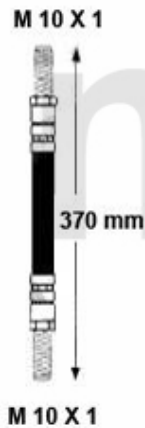

Bremsschlauch/Brake Hose GT/V/6 (116)

1. 676 516850
vorne/front
>01.1981