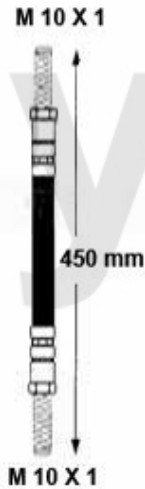

2. 676 510084
vorne/front
02.1981>