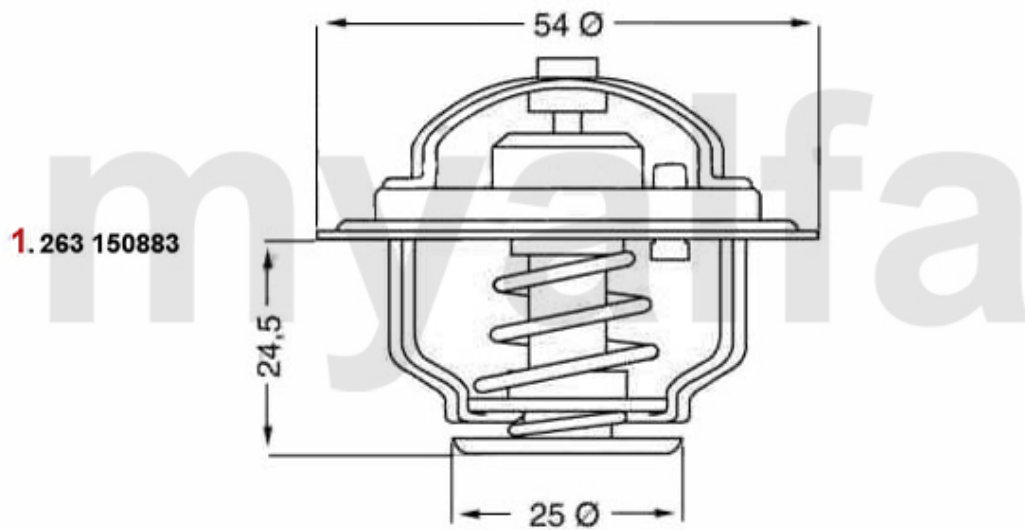

Termostat Sud/Sprint (901/2)

---

1 26350883 Termostat Arna,Sud/Sprint,33 (905) 1.2/1.3

408,06 SEK