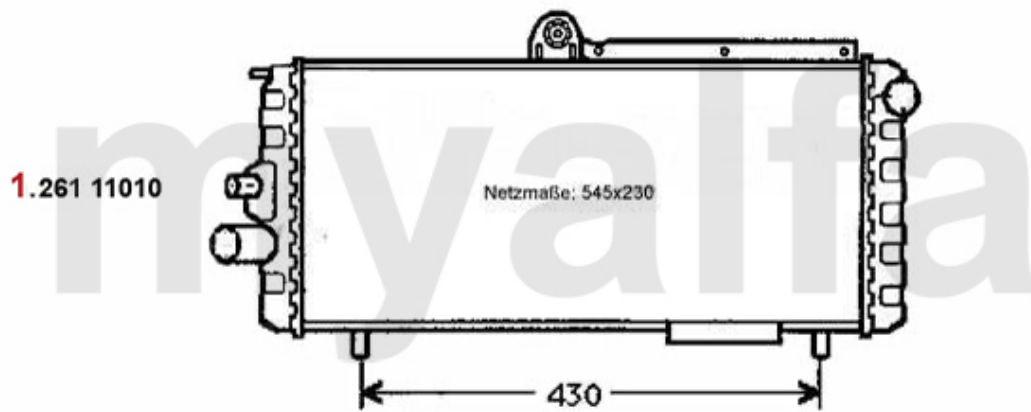

Kühler/Radiator Sud/Sprint (901/2)

---

1 26111010 *Motorkühler 33 (905),Arna,Aud/Sprint 1.2/1.3/1.5/1.7 Bj. 1973-1989*

2.553,42 SEK