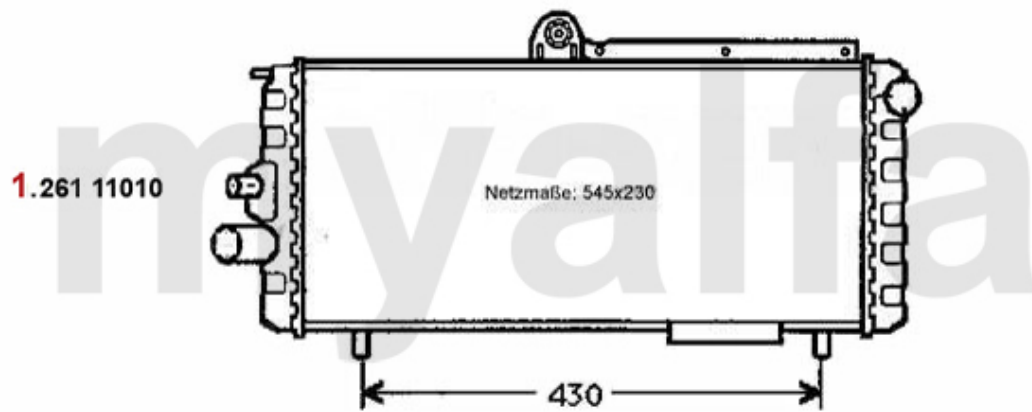

Kühler/Radiator Sud/Sprint (901/2)

---

1 26111010 *Motorkühler 33 (905),Arna,Aud/Sprint 1.2/1.3/1.5/1.7 Bj. 1973-1989*

2.553,42 SEK