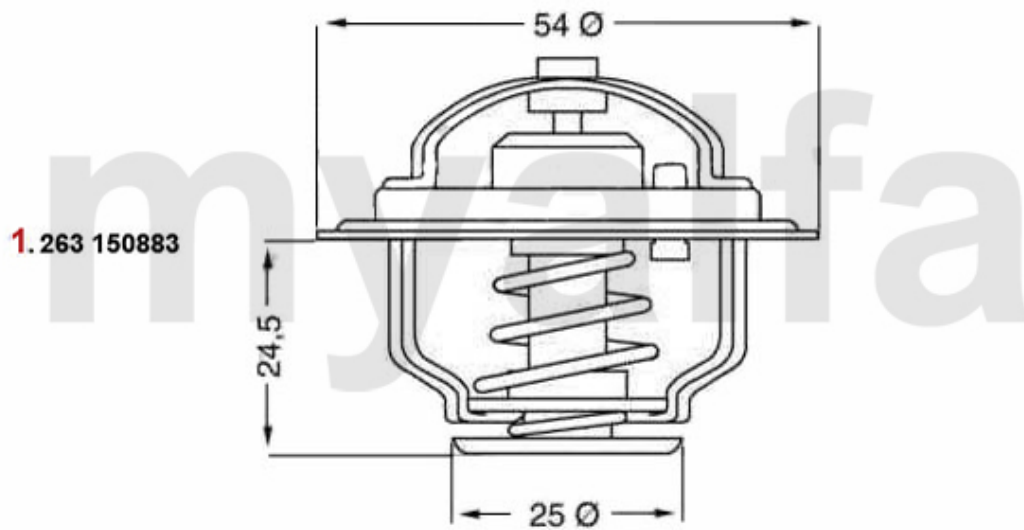

Termostat Sud/Sprint (901/2)

---

1 26350883 Termostat Arna,Sud/Sprint,33 (905) 1.2/1.3

408,06 SEK