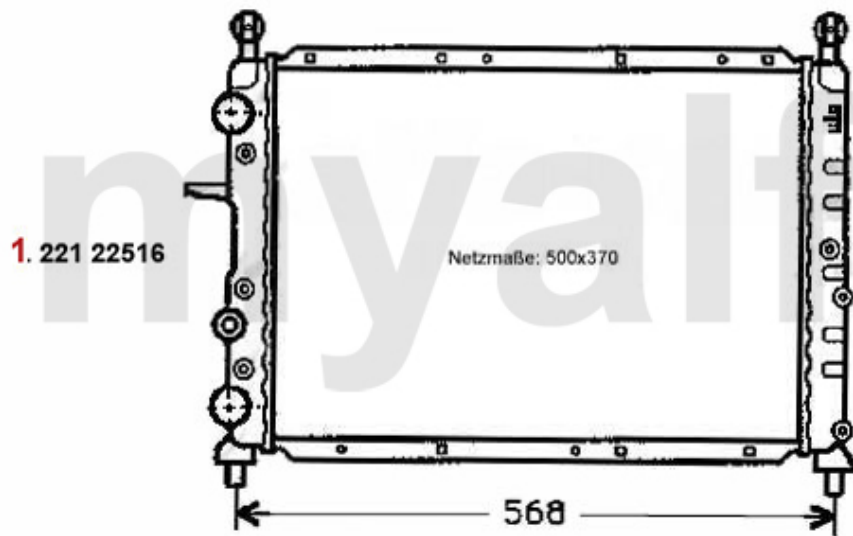

Kühler/Radiator 155 2.5 V6

---

1 26122516 Motorkühler 155 2.5 V6

3.333,47 SEK