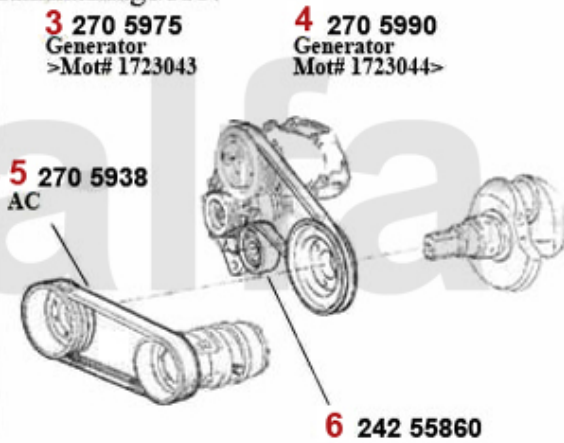

mit/with
Klimaanlage/AC: