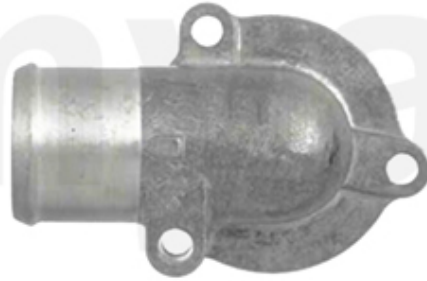

Thermostat 155 2.5 V6

---

1. 263 57187