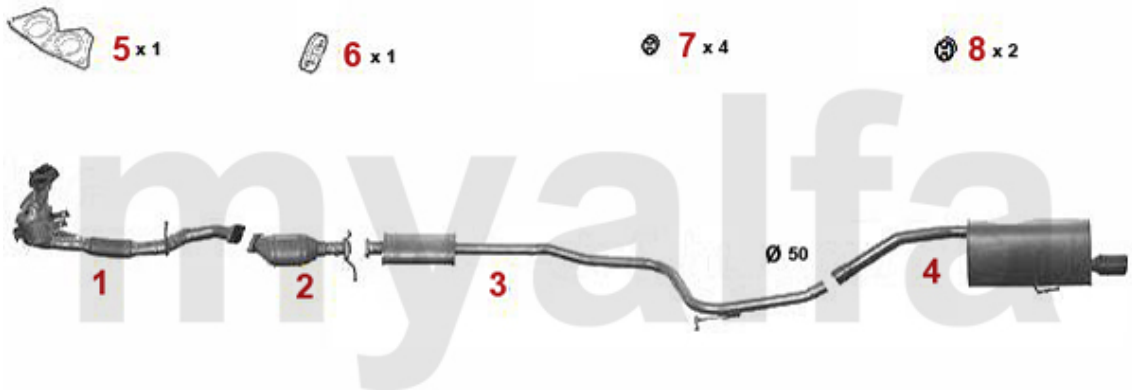

Abgasanlage/Exhaust System 156 TS CF3

156 16V TS 1.6/1.8/2.0 Euro 3

11.2000>

1	32139668	Katalysator vorne 147 1.6(88KW)/2.0 TS	11.602,55 SEK
1	3219273	Hosenrohr mit Kat 147 1.6 TS (88KW)	8.756,37 SEK
1	32174247	Vorderrohr/Katalysator 156/SW 1.8 TS CF3	Auf Anfrage
2	32139666	Katalysator hinten 147 1.6(88KW)/ 156 2.0 TS 16V	Auf Anfrage
3	34116406	Mitteltopf 156 1.6-2.0 16V TS Bj. 00> CF3, Nuovo GT 1.8 TS	2.331,97 SEK
4	35116407	Endtopf 156 1.6-2.0 16V TS Bj. 97>	1.935,56 SEK
5	38094038	Dichtung Abgaskrümmers/Kat 147 156, gtv/spider (916) Bj. 98>	145,69 SEK
6	38074963	Dichtung Kat 147 1.6 TS (88KW), 156/ SW, gtv/spider (916) TS	170,25 SEK
7	38091143	Gummi/Auspuffaufhängung	42,60 SEK
8	38091066	Gummi / Auspuffaufhängung	45,51 SEK