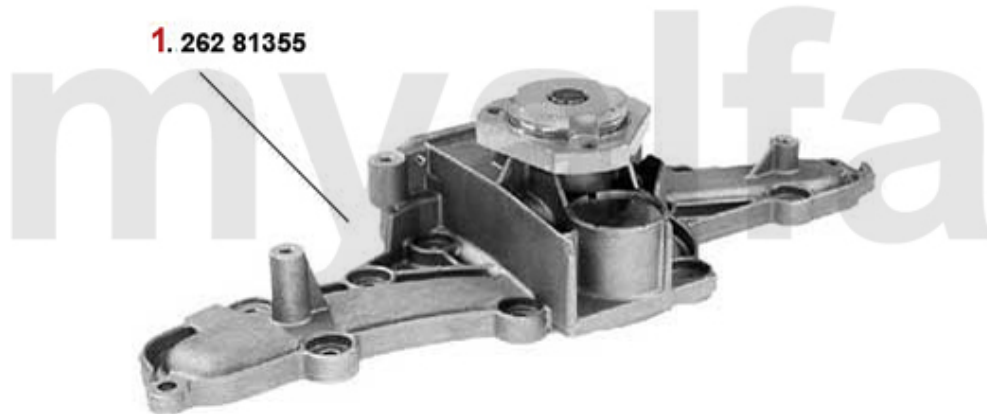

Wasserpumpe/Waterpump 156 V6 24V/GTA

---

1 26281355 *Wasserpumpe 147 3.2 GTA,156 2.5 V6 24V,166 V6 24V/2.0 V6
Turbo,gtv/spi der 3.0 V6 24V/3.2*

1.842,18 SEK