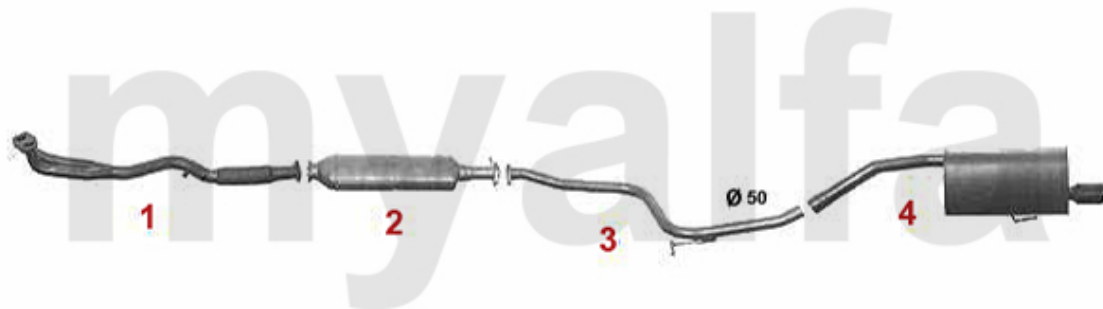

Abgasanlage/Exhaust System 156 TS CF2

 5 x 1

 6 x 1

 7 x 3

 7 x 1

 8 x 2

156 TS 16V 1.6/1.8/2.0 Euro 2

10.1997>