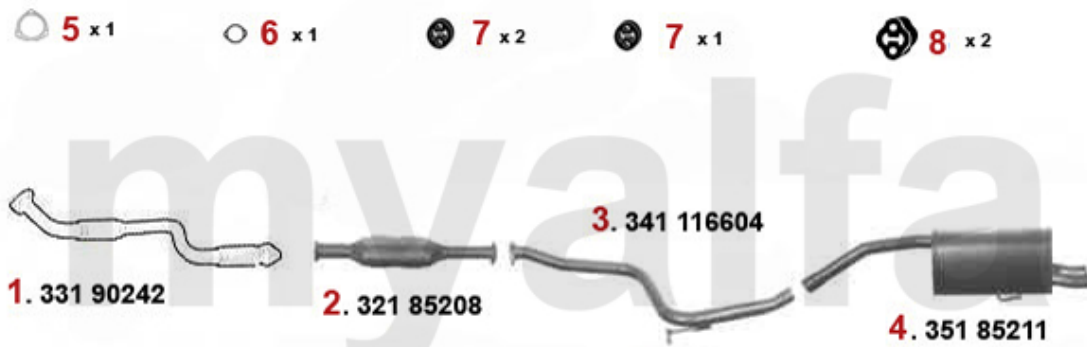

Abgasanlage/Exhaust System 156 2.4 JTD 20V

156 2.4 JTD 20V 129 KW

10.2003>

1	33190242	Vorderrohr 156/SW 2.4 JTD 20V	3.888,47 SEK
2	32185208	Katalysator 156/SW 2.4 JTD 20V	10.107,80 SEK
3	34116604	Mittelrohr 156 1.9 & 2.4 JTD 1.9 JTD bis # 0434143	1.179,93 SEK
4	35185211	Nachschalldämpfer 156/SW 2.4 JTD 20V	3.474,58 SEK
5	38094560	Dichtung VSD 145/6,156,166 JTD	69,93 SEK
6	38094484	Dichtung VSD/Kat Diverse	145,69 SEK
7	38091143	Gummi/Auspuffaufhängung	42,60 SEK
8	38091066	Gummi / Auspuffaufhängung	45,51 SEK