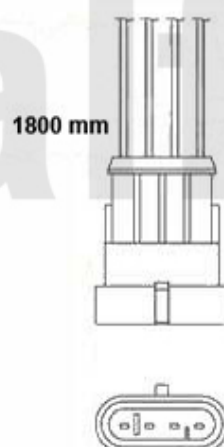

1 3707405 *Lambda-Sonde 145/6 1.4/1.6/1.8/16V TS/2.0 QV,156 1.6 16V TS
#0023373> 156 1.8/2.0/16V TS/2*

1.543,73 SEK

Lambda-Sonde/Lambda Probe 166 2.5/3.0/3.2 V6 24V CF3

1. 370 7954
Katalysator
CYL. 1-3

2. 370 7942
Katalysator
CYL. 4-6