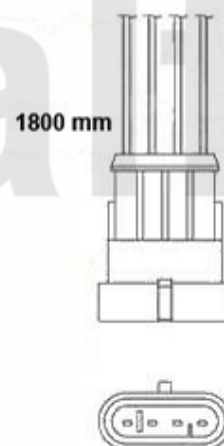

1 3707405 *Lambda-Sonde 145/6 1.4/1.6/1.8/16V TS/2.0 QV,156 1.6 16V TS
#0023373> 156 1.8/2.0/16V TS/2*

1.543,73 SEK

Lambda-Sonde/Lambda Probe 166 2.5/3.0/3.2 V6 24V CF3

1. 370 7954
Katalysator
CYL. 1-3

2. 370 7942
Katalysator
CYL. 4-6