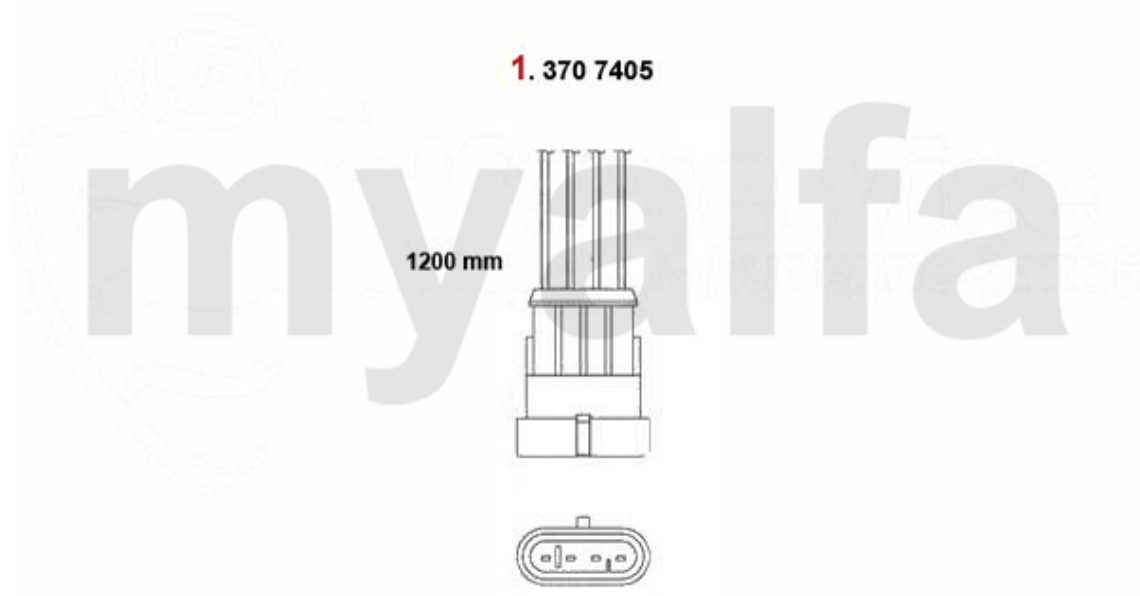

Lambda-Sonde/Lambda Probe 166 2.5/3.0 V6 24V CF2

---

1 3707405 *Lambda-Sonde 145/6 1.4/1.6/1.8/16V TS/2.0 QV,156 1.6 16V TS
#0023373> 156 1.8/2.0/16V TS/2*

1.543,73 SEK