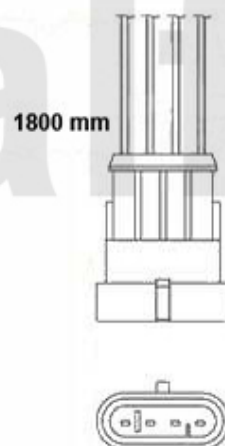

1 3707405 *Lambda-Sonde 145/6 1.4/1.6/1.8/16V TS/2.0 QV,156 1.6 16V TS
#0023373> 156 1.8/2.0/16V TS/2*

1.543,73 SEK

Lambda-Sonde/Lambda Probe 166 2.5/3.0/3.2 V6 24V CF3

1. 370 7954
Katalysator
CYL. 1-3

2. 370 7942
Katalysator
CYL. 4-6