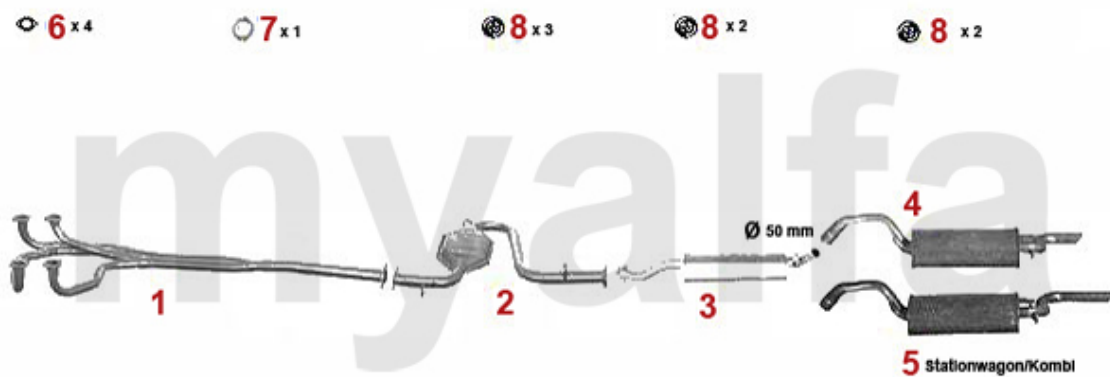

Abgasanlage/Exhaust System 33/SW (907) 1.7 IE 16V 4x4 KAT Bj. 92>

33 1.7 IE 16V/StationWagon 4x4 Kat.

09.1992 - 94

1	33112801	Hosenrohr 33 (907) 1.7 ie 16V kat bj. 09.92>	4.934,37 SEK
2	32112833	Katalysator 33 (907) 1.7 ie 16V 4x4 kat bj. 92-94	7.117,04 SEK
3	34112806	Mitteltopf 33 (907) 1.7 ie 16V 4x4 kat bj. 92-94	2.063,77 SEK
4	35112007	Endtopf 33 (907) 1.7 ie 4x4	1.760,60 SEK
5	35112107	Endtopf 33 SW (907) 1.7 ie 4x4	1.325,76 SEK
6	38094405	Abgaskrümmerdichtung Arna,Sud/Sprint,33 (905/7),145/6 Boxer	45,51 SEK
7	38047140	Dichtung VR/KAT 33/SW (907) 1.7 IE 16V	138,75 SEK