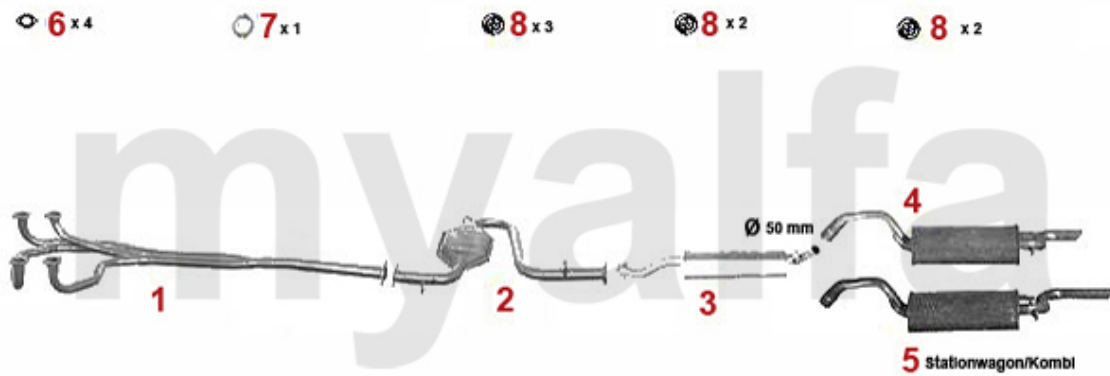

Abgasanlage/Exhaust System 33/SW (907) 1.7 IE 16V 4x4 KAT Bj. 92>

33 1.7 IE 16V/StationWagon 4x4 Kat.

09.1992 - 94

1	33112801	Hosenrohr 33 (907) 1.7 ie 16V kat bj. 09.92>	4.934,37 SEK
2	32112833	Katalysator 33 (907) 1.7 ie 16V 4x4 kat bj. 92-94	7.117,04 SEK
3	34112806	Mitteltopf 33 (907) 1.7 ie 16V 4x4 kat bj. 92-94	2.063,77 SEK
4	35112007	Endtopf 33 (907) 1.7 ie 4x4	1.760,60 SEK
5	35112107	Endtopf 33 SW (907) 1.7 ie 4x4	1.325,76 SEK
6	38094405	Abgaskrümmerdichtung Arna,Sud/Sprint,33 (905/7),145/6 Boxer	45,51 SEK
7	38047140	Dichtung VR/KAT 33/SW (907) 1.7 IE 16V	138,75 SEK