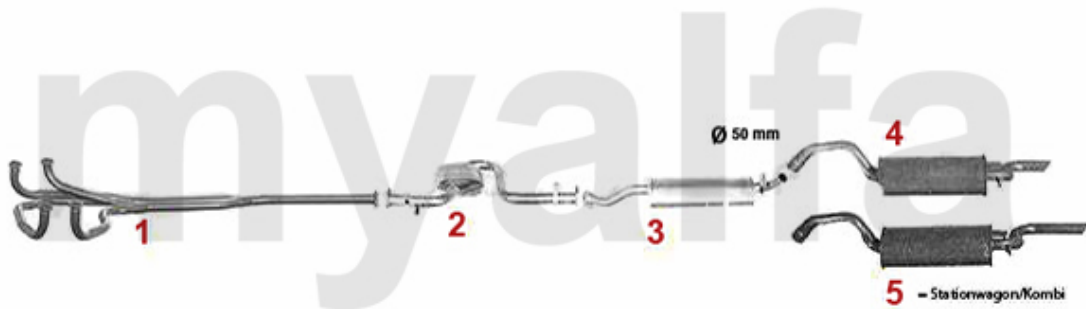

Abgasanlage/Exhaust System 33/SW (907) 1.7 IE 4x4 KAT Bj. 92>

6 x4

7 x1

8 x3

8 x2

8 x2

33 (907) 1.7 IE 4x4 KAT. (105PS/HP)

09.1992-94