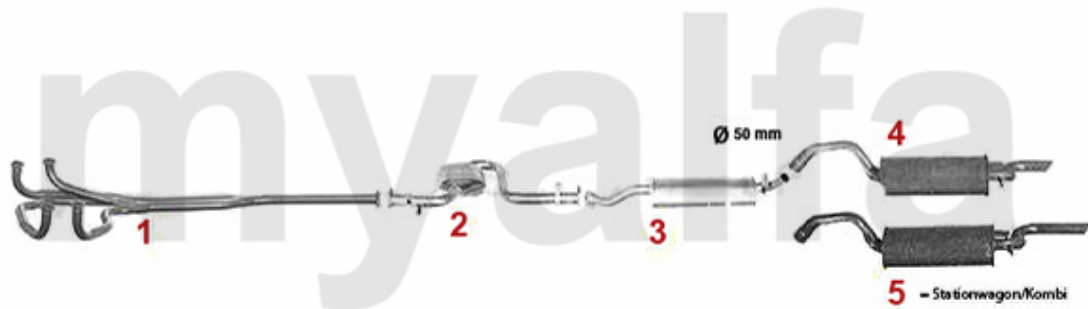

Abgasanlage/Exhaust System 33/SW (907) 1.7 IE 4x4 KAT Bj. 92>

6 x4

7 x1

8 x3

8 x2

8 x2

33 (907) 1.7 IE 4x4 KAT. (105PS/HP)

09.1992-94