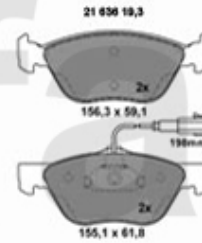

3. 21 636 193 05

TS,V6/Turbo #06009487>
vorne/front
System: Ate