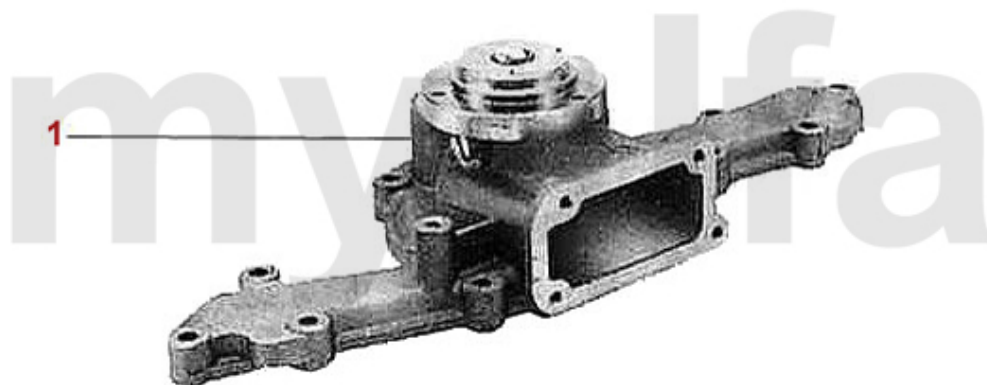

Wasserpumpe/Waterpump gtv/spider (916) 3.0 V6

---

1 2621110 Wasserpumpe 155 2.5 V6,gtv/spider (916) 2.0 V6 turbo/3.0 V6

1.037,71 SEK