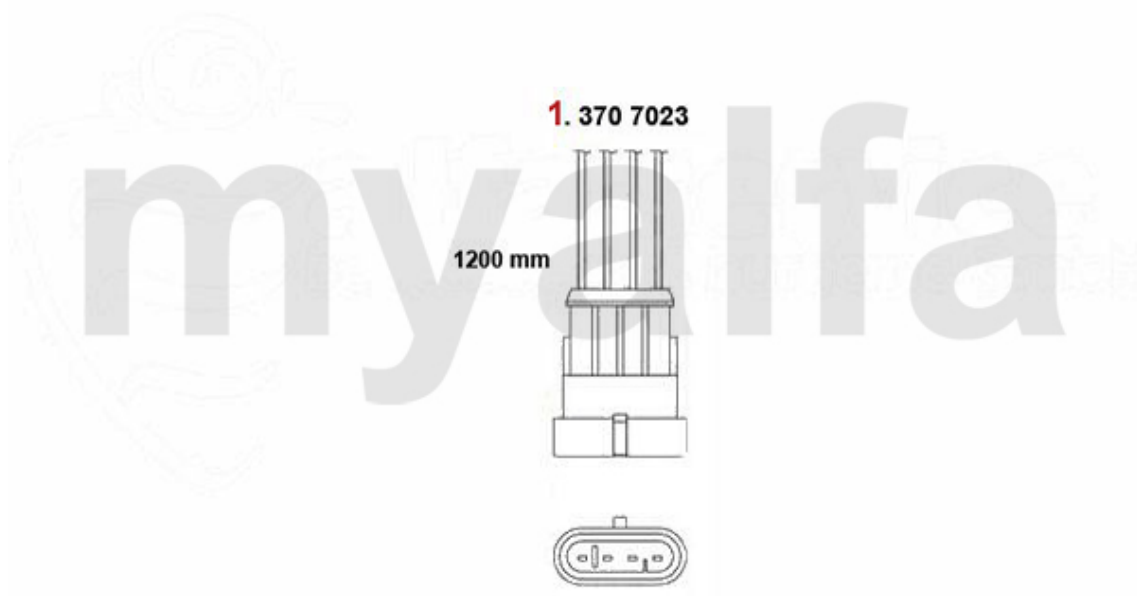

Lambda-Sonde/Lambda Probe gtv/spider (916) 3.0 V6 12V

---

1 3707023 Lambda-Sonde 145/6 2.0 16V TS Bj. 11.96>,156 1.6 16V TS ># 0023373,
164 Super 2.0 TS/3.0 V

1.584,53 SEK