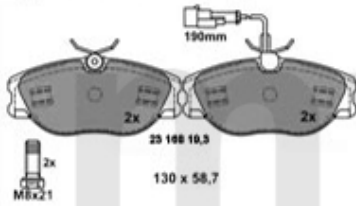

Brembeläge/Brakepads gtv/spider (916)

1. 23168 193 25

TS/V6/Turbo, >#06009486
vorne/front
System: Lucas-Girling