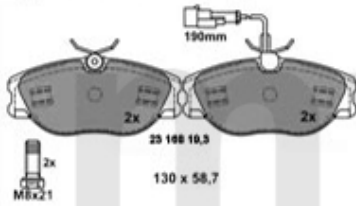

## 1. 23168 193 25

TS/V6/Turbo, >#06009486  
vorne/front  
System: Lucas-Girling