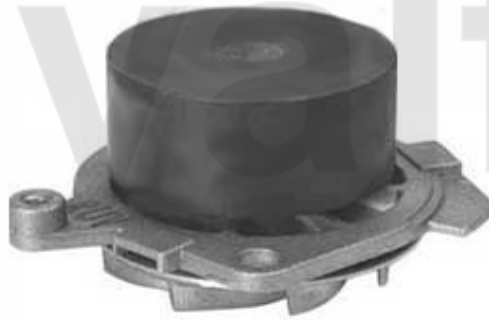

Wasserpumpe/Waterpump gtv/spider (916) 2.0 JTS

1. 262 310

myalfa

1 262310 *Wasserpumpe 145/6 1.4/1.6/1.8/2.0/ IE 16V TS,147 1.6/2.0 ie 16V TS,
155,156 1.6/2.0 16V TS*

869,82 SEK