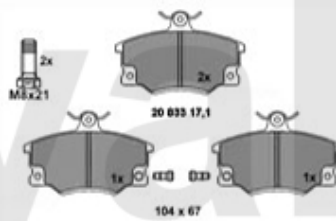

2. 20833 171 25

TS, #06009487>
vorne/front
System: Bendix/Benditalia