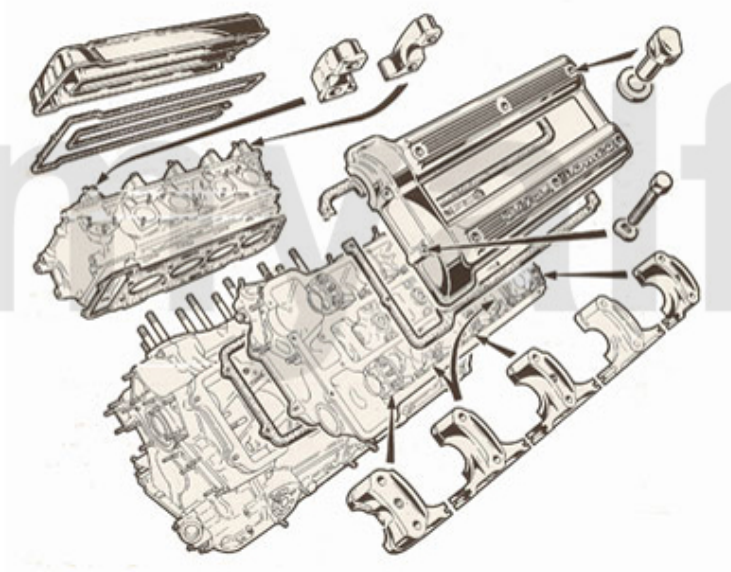

Kopfdichtsatz/Head Set Montreal

---

1 2326450 HEAD OVERHAUL SET MONTREAL WITH HEAD GASKETS

On request