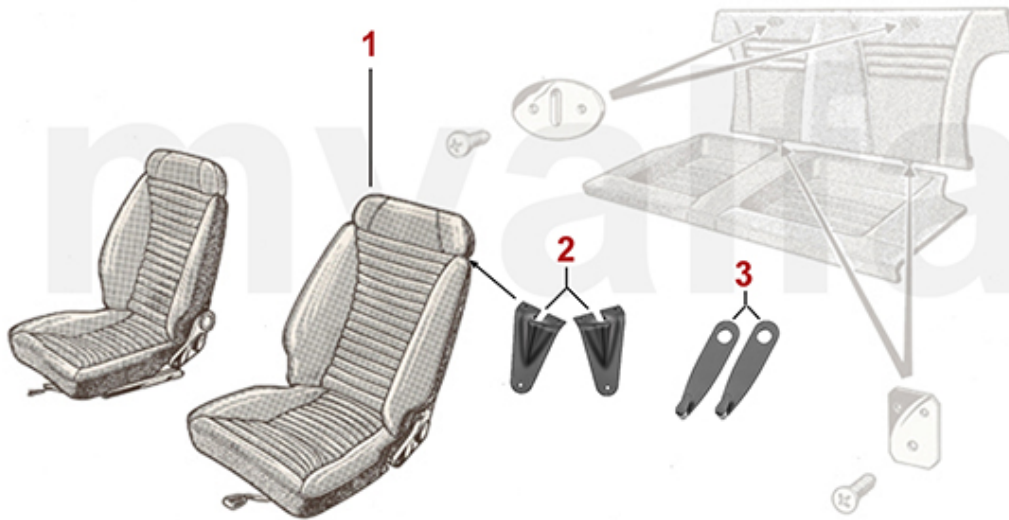

Sitzbezüge/Seat Cover Montreal

1	1706410	SEAT COVER MONTREAL FRONT VINYL SKAI BLACK	SEK4,197.47
1	1706420	SEAT COVER MONTREAL FRONT VINYL SKAI BLACK / CLOTH GRAY	SEK4,768.84
1	1706430	SEAT COVER MONTREAL FRONT LEATHER BLACK	SEK20,509.33
1	1706440	SEAT COVER MONTREAL FRONT VINYL SKAI BLACK / CLOTH BLACK	SEK4,768.84
1	1706450	FRONT SEAT COVER MONTREAL LEATHER/FABRIC BLUE 889+666	SEK22,095.11
1	1706460	FRONT SEAT COVER MONTREAL LEATHER/FABRIC BLACK	SEK8,103.56
2	1760110	SET COVERS FOR HEADREST ADJUSTMENT MONTREAL	SEK921.16
3	1760100	SET SEATBELT GUIDES MONTREAL	SEK523.50