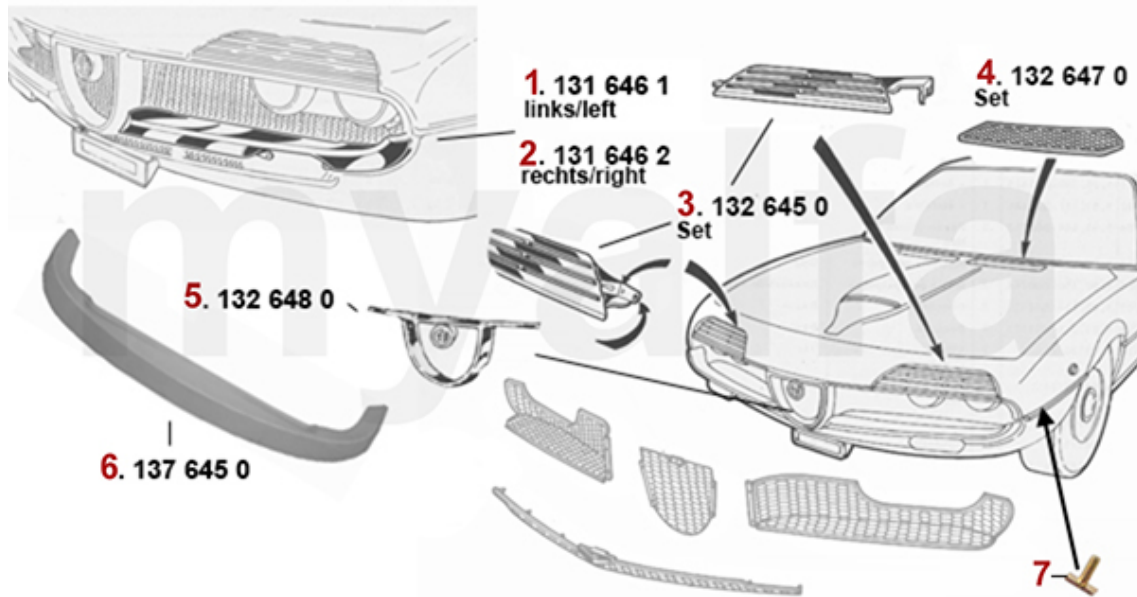

Stoßstangen/Bumpers Montreal

1	1316461	BUMPER MONTREAL FRONT LEFT	On request
2	1316462	BUMPER MONTREAL FRONT RIGHT	On request
3	1326450	SET HEADLIGHT COVERS MONTREAL	SEK11,543.03
4	1326470	SET SCUTTLE GRIDS MONTREAL	SEK2,903.21
5	1326480	CENTER HEART MONTREAL	On request
6	1376450	FRONT SPOILER MONTREAL	SEK2,553.42
7	1330030	CLIP FOR TRIM MONTREAL	SEK22.20