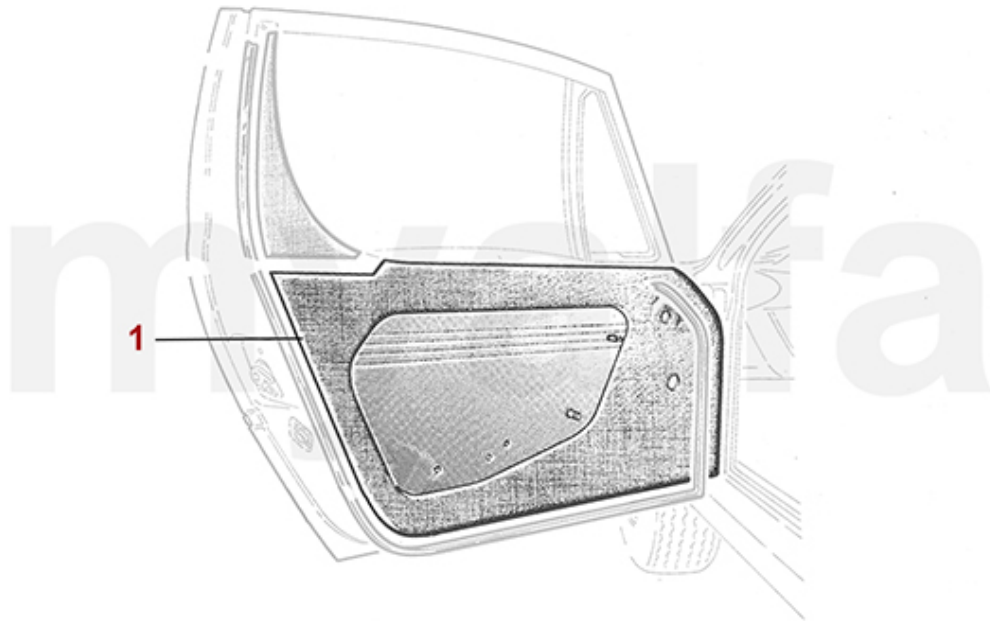

1 1745460 SET INNER DOOR TRIM PANELS MONTREAL BLACK

SEK16,894.89