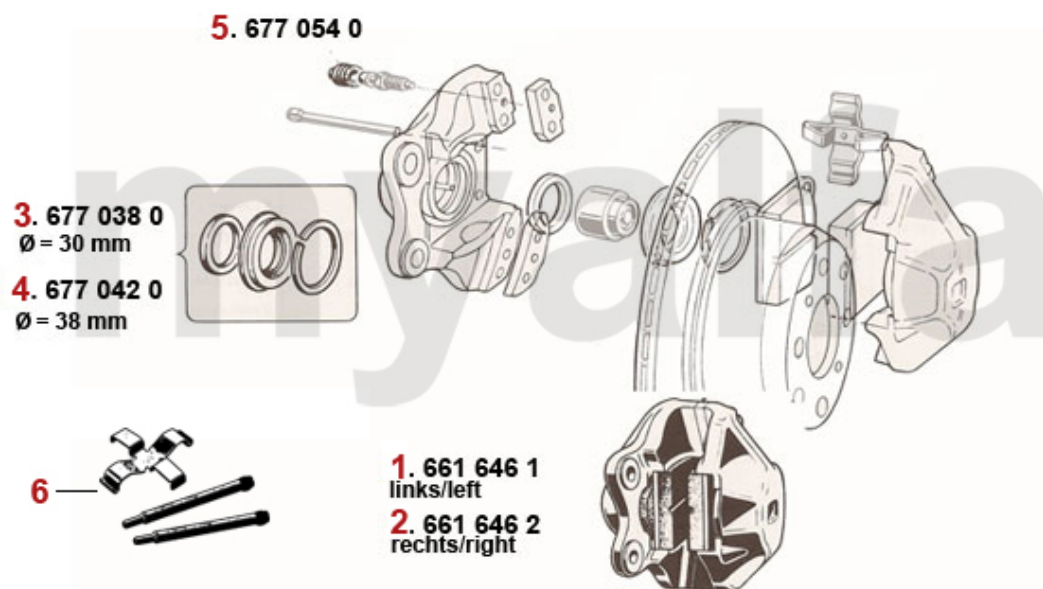

Bremssattel/Caliper Montreal hinten/rear

1	6616461	BRAKE CALIPER MONTREAL REAR LEFT	SEK2,498.06
2	6616462	BRAKE CALIPER MONTREAL REAR RIGHT	SEK2,498.06
3	6770380	BRAKE CALIPER REBUILD KIT 1964-66 ATE (30 mm), PREMIUM	SEK687.92
4	6770420	BRAKE CALIPER REBUILD KIT 1967-93 REAR ATE, 38mm PISTONS	SEK277.50
5	6770540	CAP BLEEDER SCREW	SEK18.04
6	6500200	RETAINING PIN SET FOR REAR BRAKE PADS MONTREAL	SEK227.41