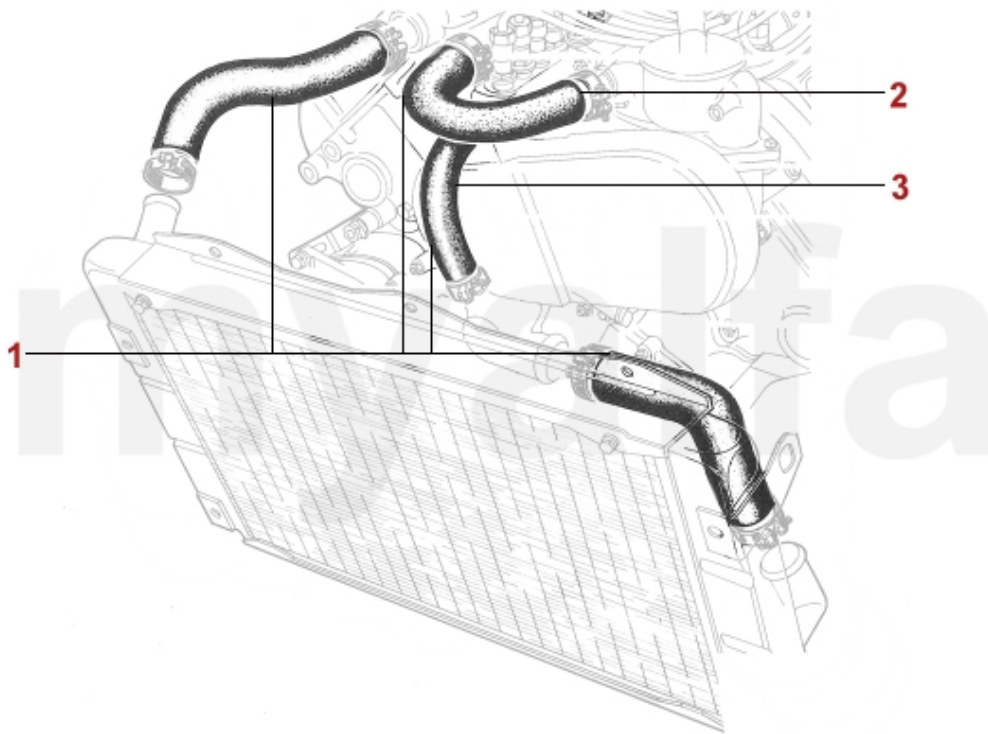

# Motorkühler/Radiator Montreal

---

1. 261 645 0

1 2616450 RADIATOR MONTREAL EXCHANGE

SEK6,943.33

<b>1</b>	<b>2660730</b>	<b>SET (4pc) COOLANT HOSES MONTREAL</b>	<b>SEK1,620.74</b>
<b>2</b>	<b>26615761</b>	<b>RADIATOR HOSE MONTREAL CYLINDER HEAD BYPASS</b>	<b>On request</b>
<b>3</b>	<b>26615764</b>	<b>RADIATOR HOSE WATER PUMP CYLINDER HEAD MONTREAL</b>	<b>On request</b>