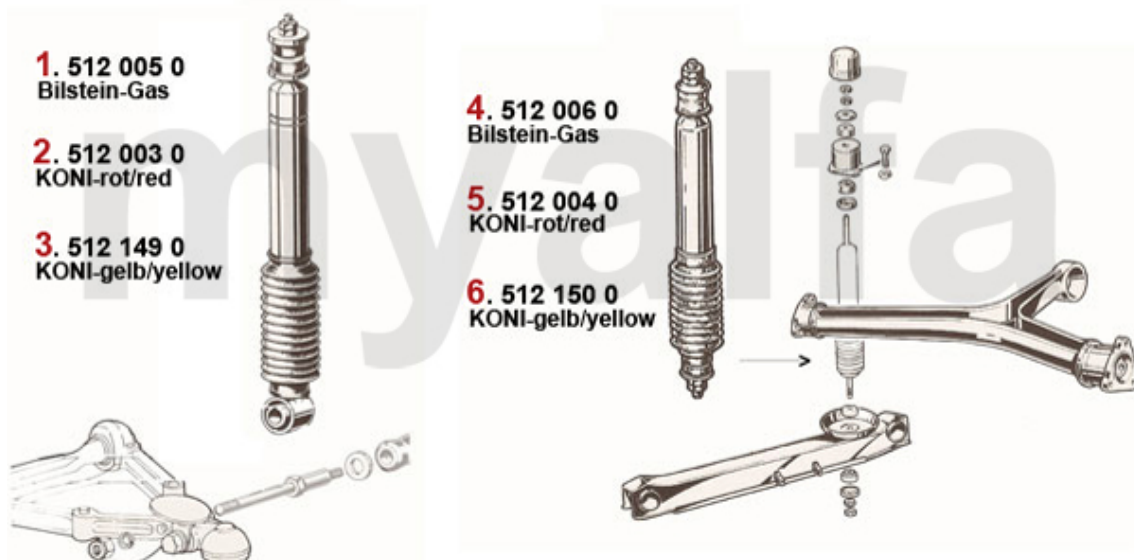

Stoßdämpfer/Shock Absorber Montreal

1	5120050	SHOCK ABSORBER FRONT BILSTEIN GAS PRESSURE	SEK1,737.29
2	5120030	SHOCK ABSORBER FRONT KONI RED ADJUSTABLE	SEK1,502.94
3	5121490	SHOCK ABSORBER FRONT KONI YELLOW ADJUSTABLE	SEK1,514.60
4	5120060	SHOCK ABSORBER REAR BILSTEIN GAS PRESSURE	SEK1,737.29
5	5120040	SHOCK ABSORBER REAR KONI RED ADJUSTABLE	SEK1,502.94
6	5121500	SHOCK ABSORBER REAR KONI YELLOW ADJUSTABLE	SEK1,514.60