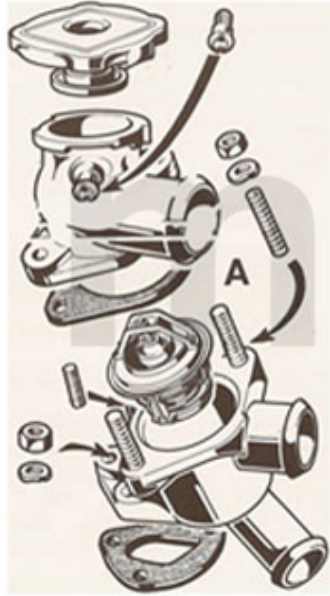

Thermostat Montreal

---

1. 263 005 0

1 2630050 THERMOSTAT MONTREAL 79 DEGREE CELSIUS

SEK465.23