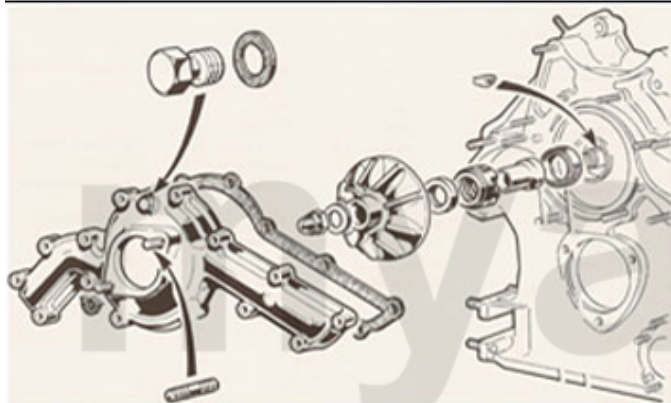

Wasserpumpe/Waterpump Montreal

1. 262 645 0