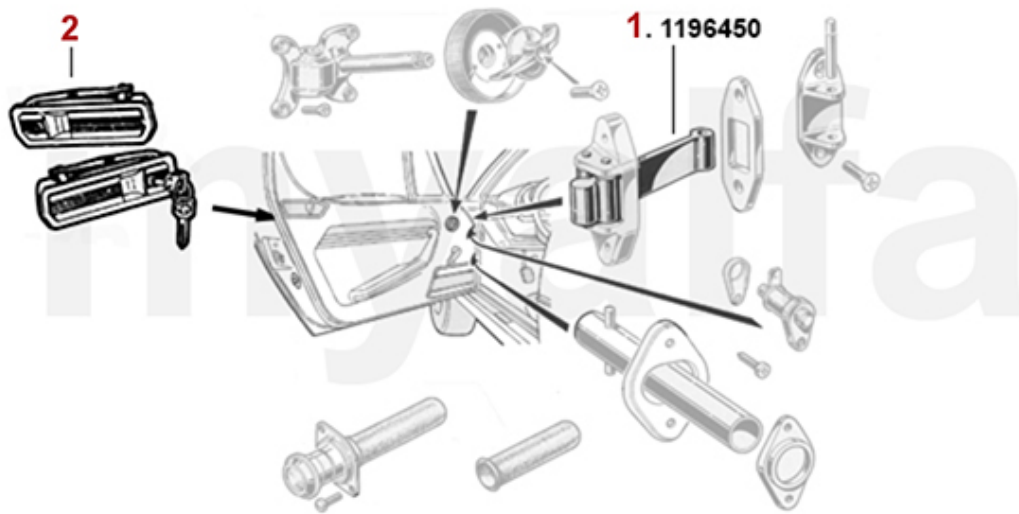

Türmechanik/Door Mechanical Montreal

- **1 1196450 DOOR RETAINING STRAP MONTREAL (SET FOR 1 SIDE)**
- **2 1176470 SET (2) OUTER DOOR HANDELS 116 GT/GTV, MONTREAL**

SEK1,048.26

SEK4,185.81