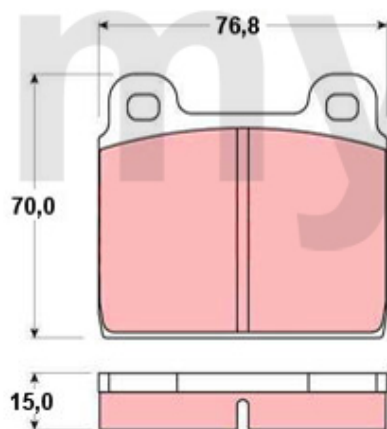

Bremsbeläge/Brake Pads Montreal

vorne/front:

1. 630 005 F Ferodo std.   2. 630 098 0 Ferodo Racing DS2500   3. 630 089 0 Ferodo Racing DS3000