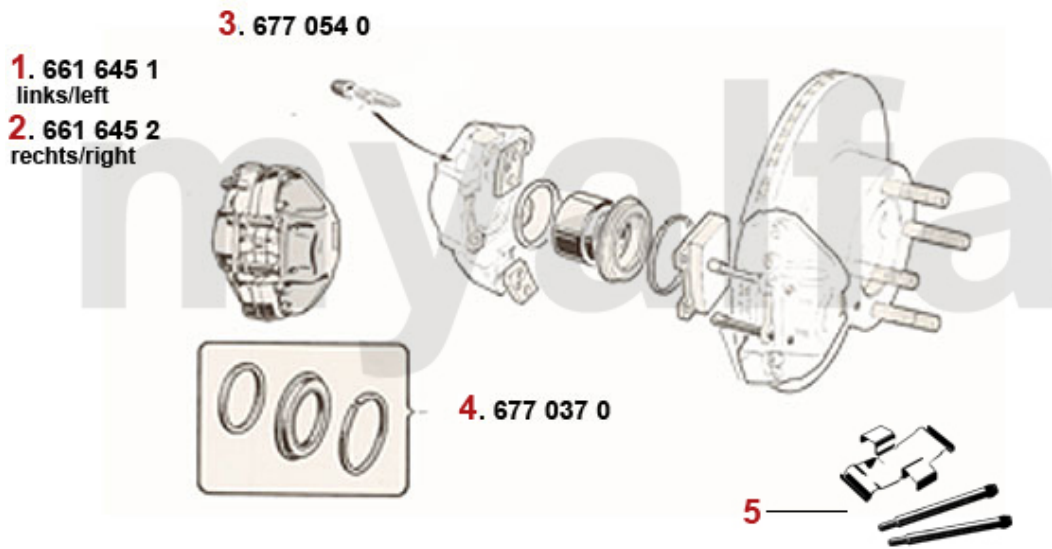

Bremssattel/Caliper Montreal vorne/front

1	6616451	BRAKE CALIPER MONTREAL FRONT NEW LEFT	SEK2,786.66
2	6616452	BRAKE CALIPER MONTREAL FRONT NEW RIGHT	SEK2,786.66
3	6770540	CAP BLEEDER SCREW	SEK18.04
4	6770370	BRAKE CALIPER REBUILD KIT FRONT ATE	SEK263.49
5	6500100	RETAINING PIN FOR FRONT BRAKE PAD MONTREAL	SEK227.41