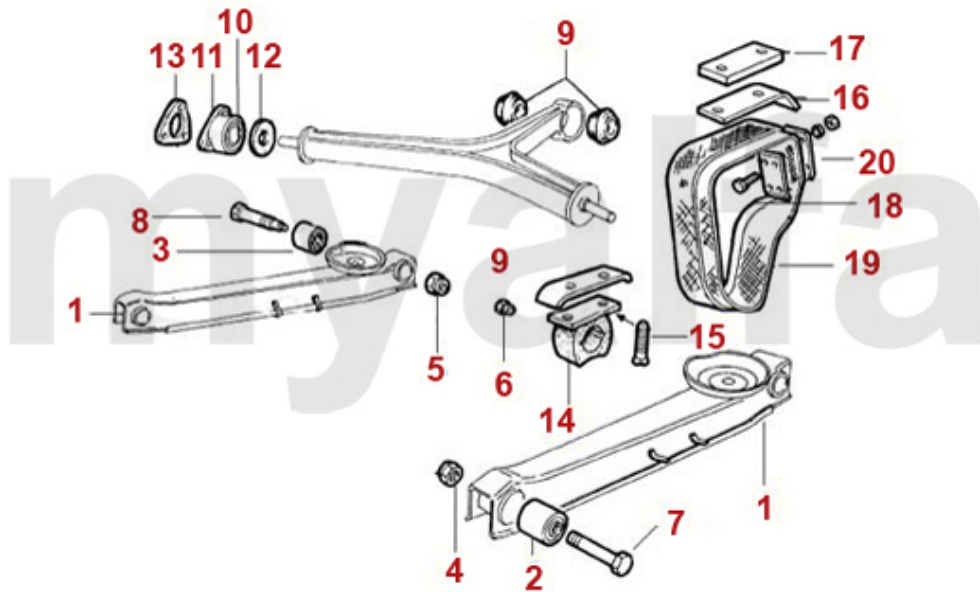

Aufhängung hinten /Attachment rear Montreal

1	5320310	REAR TRAILING ARM 1968-93, WITHOUT BUSHINGS	SEK1,375.85
2	5341090	FRONT TRAILING ARM BUSH 1968-93, DIAMETER 50 mm HEAVY DUTY	SEK299.70
3	5341100	REAR TRAILING ARM BUSH 1962-93, HEAVY DUTY	SEK299.70
4	5190650	SAFETY NUT FRONT SCREW TRAILING ARM	SEK45.51
5	5350660	BIG SAFETY NUT FOR TRAILING ARM BOLT	SEK50.09
6	5350670	SMALL SAFETY NUT FOR TRAILING ARM BOLT	SEK19.29
7	5190910	FRONT SCREW TRAILING ARM	SEK80.48
8	5350920	BOLT FOR REAR OF TRAILING ARM	SEK250.72
9	5351460	T-BAR CONICAL BUSH HEAVY DUTY	SEK92.69
10	5350551	T-BAR END BUSH	SEK348.68
11	5350552	T-BAR END BUSH HOUSING	SEK454.68
12	5350970	T-BAR END RUBBER WASHER RUBBER	SEK61.74
13	5351860	T-BAR SPACER 2 mm	On request
14	5190270	UPPER BUMP STOP REAR AXLE VERSION FOR 31mm REBOUND STRAP	SEK173.72
15	5190590	SCREW REAR UPPER BUMP STOP	SEK28.03
16	5190540	REBOUND STRAP GUIDE PANEL UNDER UPPER BUMP STOP REAR AXLE TWO BENDED ENDS	SEK150.41
17	5190870	Bump Stop Spacer	SEK476.88
18	4540361	OUTER REBOUND STRAP REAR 31 mm	SEK145.69
19	4540362	INNER REBOUND STRAP REAR 31 mm	SEK145.69
20	5190530	FITTING KIT FOR ONE REBOUND STRAP 31 mm	SEK150.41