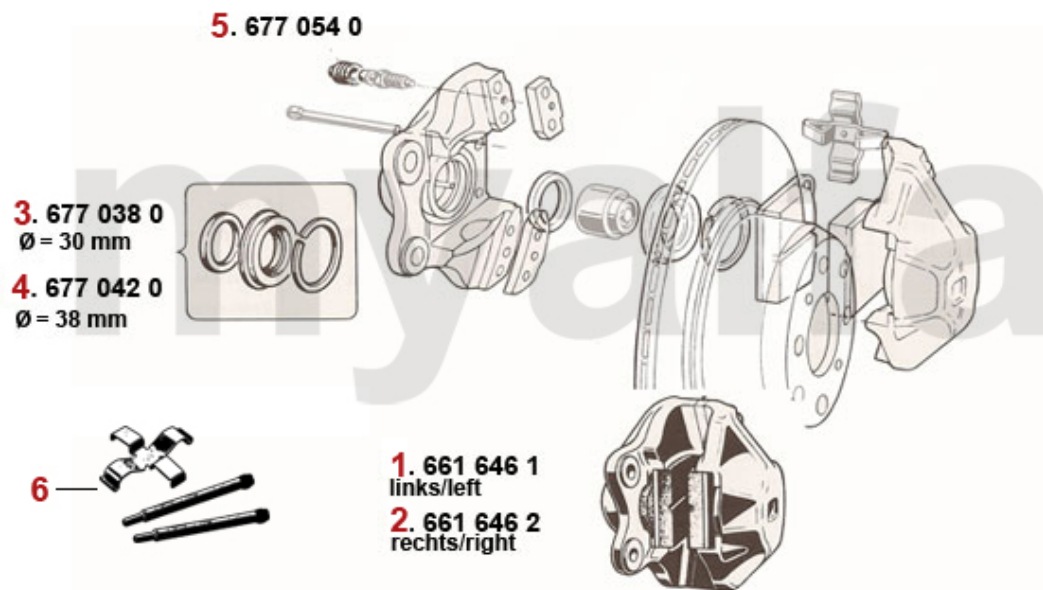

Bremssattel/Caliper Montreal hinten/rear

1	6616461	BRAKE CALIPER MONTREAL REAR LEFT	SEK2,498.06
2	6616462	BRAKE CALIPER MONTREAL REAR RIGHT	SEK2,498.06
3	6770380	BRAKE CALIPER REBUILD KIT 1964-66 ATE (30 mm), PREMIUM	SEK687.92
4	6770420	BRAKE CALIPER REBUILD KIT 1967-93 REAR ATE, 38mm PISTONS	SEK277.50
5	6770540	CAP BLEEDER SCREW	SEK18.04
6	6500200	RETAINING PIN SET FOR REAR BRAKE PADS MONTREAL	SEK227.41