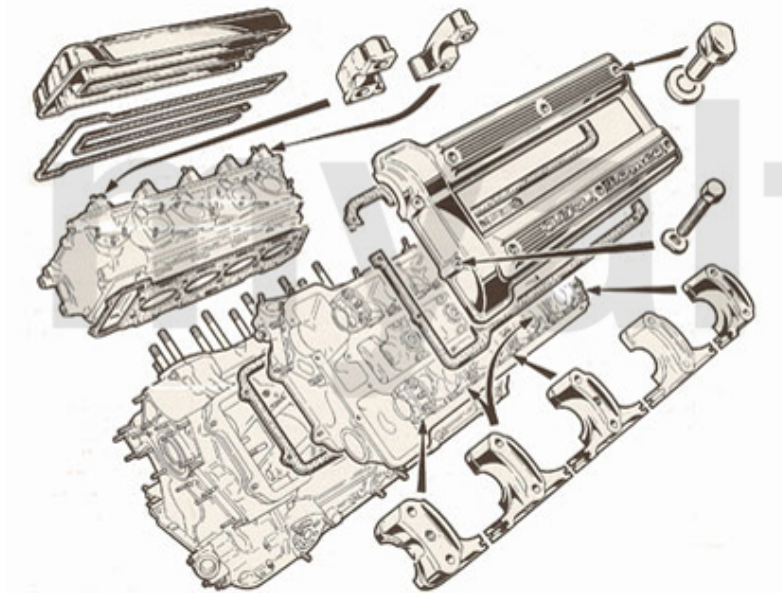

Motordichtsatz/Full Set Montreal

---

1. 231 646 0
ohne Simmeringe/
without oil seals

1 2316460 FULL ENGINE GASKET SET MONTREAL WITH HEAD GASKETS LESS OIL SEALS

SEK3,252.99