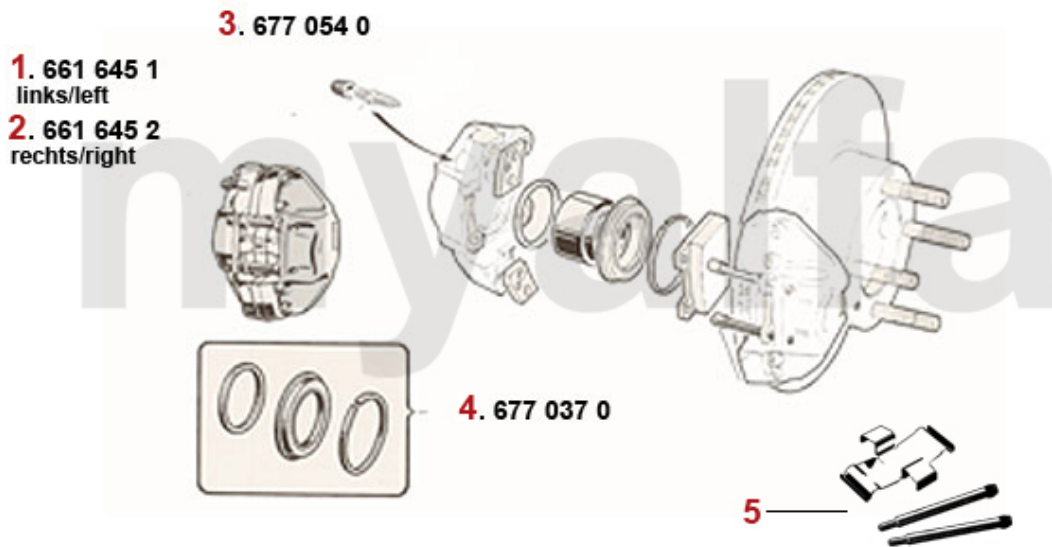

Bremssattel/Caliper Montreal vorne/front

1	6616451	BRAKE CALIPER MONTREAL FRONT NEW LEFT	SEK2,786.66
2	6616452	BRAKE CALIPER MONTREAL FRONT NEW RIGHT	SEK2,786.66
3	6770540	CAP BLEEDER SCREW	SEK18.04
4	6770370	BRAKE CALIPER REBUILD KIT FRONT ATE	SEK263.49
5	6500100	RETAINING PIN FOR FRONT BRAKE PAD MONTREAL	SEK227.41