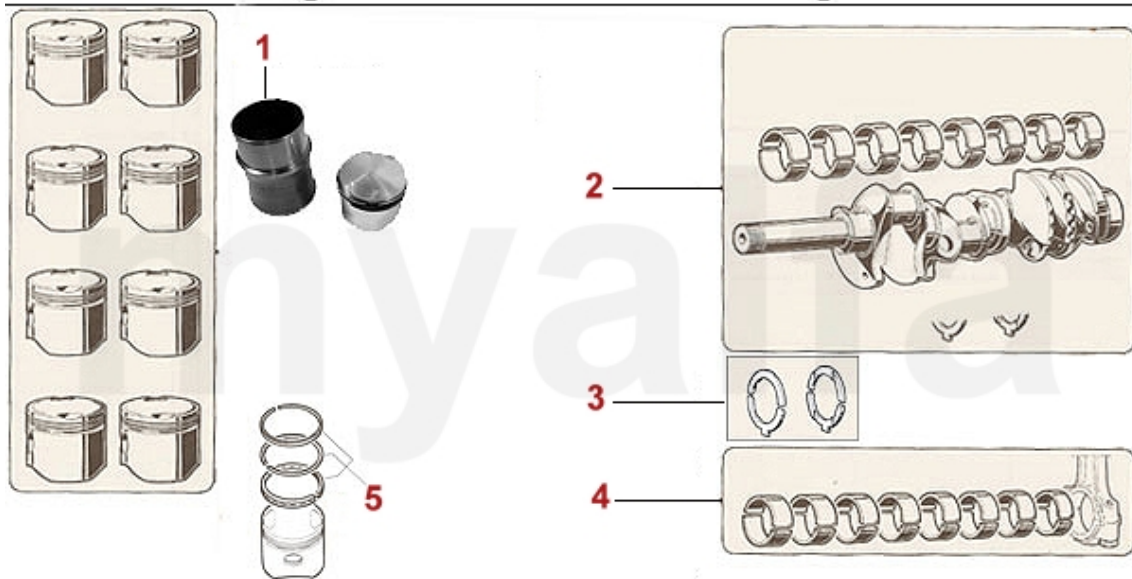

Kolben/Lager-Pistons/Bearings Montreal

1	2216415	PISTON / LINER MONTREAL	SEK4,430.70
2	2256430	MAIN BEARINGS MONTREAL STANDARD	SEK4,768.84
2	2256431	MAIN BEARINGS MONTREAL +0,10	SEK4,768.84
2	2256432	MAIN BEARINGS MONTREAL +0,20	SEK4,768.84
2	2256433	MAIN BEARINGS MONTREAL +0,30	SEK5,584.97
2	2256434	MAIN BEARINGS MONTREAL +0,40	SEK5,584.97
3	2256440	SET THRUST WASHERS STD MONTREAL	SEK2,308.52
4	2266450	BIG END BEARINGS MONTREAL STANDARD	SEK4,069.26
4	2266451	BIG END BEARINGS MONTREAL +0,10	SEK4,069.26
4	2266452	BIG END BEARINGS MONTREAL +0,20	SEK4,419.05
4	2266453	BIG END BEARIINGS MONTREAL +0,30	SEK4,419.05
4	2266454	BIG END BEARIINGS MONTREAL +0,40	SEK5,362.27
5	2282265	SET PISTON RINGS MONTREAL (FOR 1 PISTON)	SEK454.68