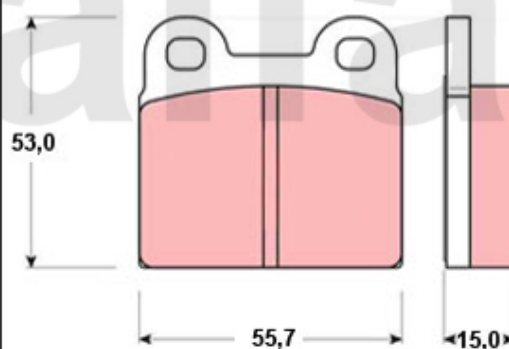

hinten/rear:

4. 630 006 F Ferodo std.   5. 630 099 0 Ferodo Racing DS2500   6. 630 090 0 Ferodo Racing DS3000

1	630005F	BRAKE PADS 1750/2000, 1600 1986-93 FRONT, OEM QUALITY	SEK496.73
2	6300980	BRAKE PADS 1750/2000, 1600 1986-93 FRONT FERODO RACING DS2500	SEK1,807.22
3	6300890	BRAKE PADS 1750/2000, 1600 1986-93 FRONT FERODO RACING DS3000	SEK1,690.67
4	630006F	BRAKE PADS 1300-2000 1966-93 REAR, OEM QUALITY	SEK425.55
5	6300990	BRAKE PADS 1300-2000 REAR FERODO RACING DS2500	SEK1,445.78
6	6300900	BRAKE PADS 1300-2000 REAR FERODO RACING DS3000	SEK1,603.26