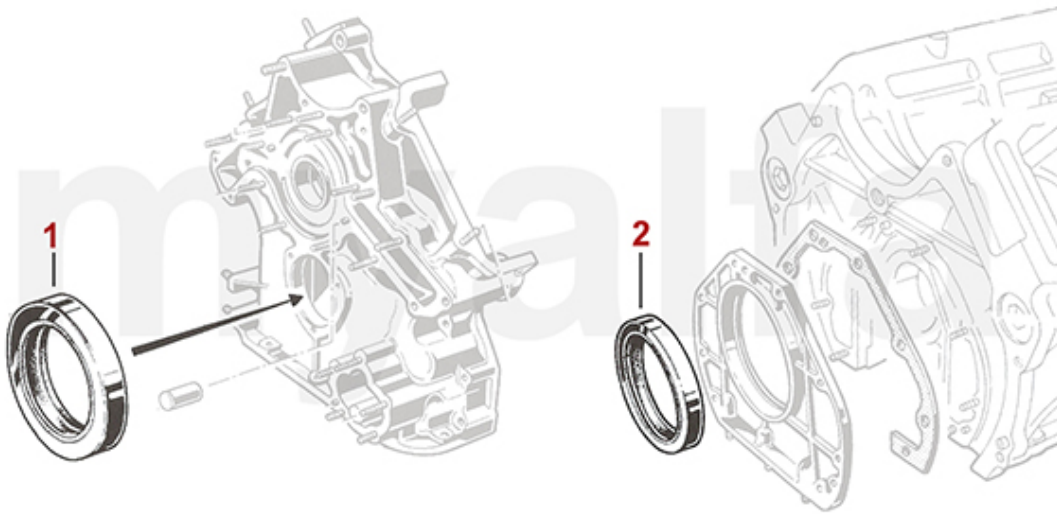

# Motordichtsatz/Full Set Montreal

**1. 231 646 0**  
ohne Simmeringe/  
without oil seals

**1 2316460 FULL ENGINE GASKET SET MONTREAL WITH HEAD GASKETS LESS OIL SEALS**

**SEK3,252.99**

<b>1</b>	<b>2336410</b>	<b>SET CAM COVER GASKETS MONTREAL</b>	<b>SEK846.51</b>
<b>2</b>	<b>2336450</b>	<b>SET HEAD GASKETS MONTREAL ELRING</b>	<b>SEK4,069.26</b>
<b>3</b>	<b>2336400</b>	<b>RUBBER BLOCK MONTREAL VALVE COVER GASKET</b>	<b>SEK103.79</b>