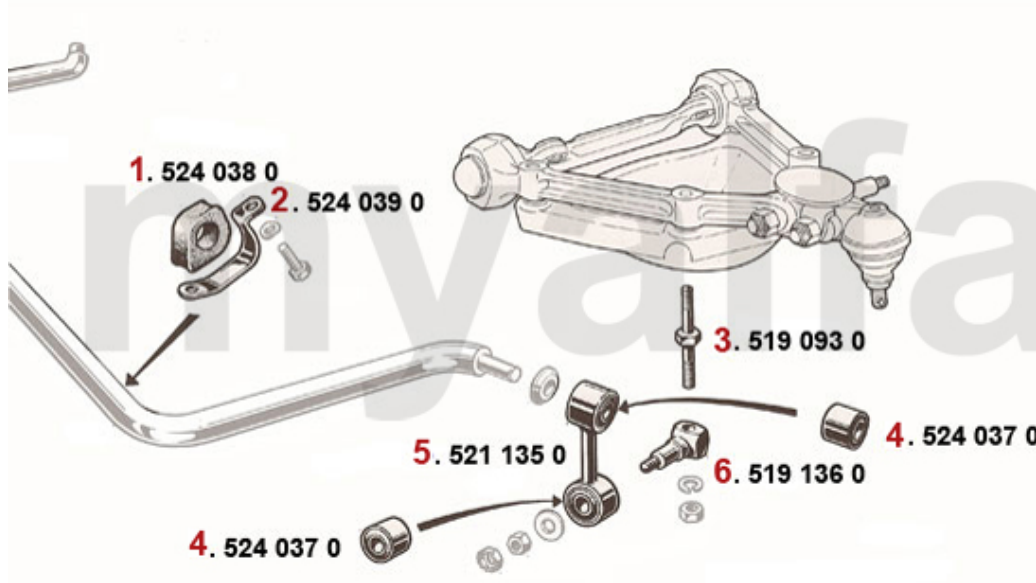

Stabilisator vorne/Stabilizer front Montreal

1	5240380	ANTI-ROLL BAR RUBBER FRONT SET (2) 105, 102 20000, 106 2600	SEK150.41
2	5240390	BRACKET FRONT ANTI ROLL BAR RUBBER	SEK101.98
3	5190930	BOLT SPRING (HIGH-STRENGTH STEEL) PAN / DROP LINK 1969-86	SEK314.27
4	5240370	FRONT UPPER ANTI ROLL BAR DROP LINK BUSH 30 mm	SEK115.44
5	5211350	FRONT ANTI ROLL BAR DROP LINK WITH BUSHINGS 1968-86	SEK332.31
6	5191360	SPRING PAN TO DROP LINK BOLT 1968-86	SEK278.61