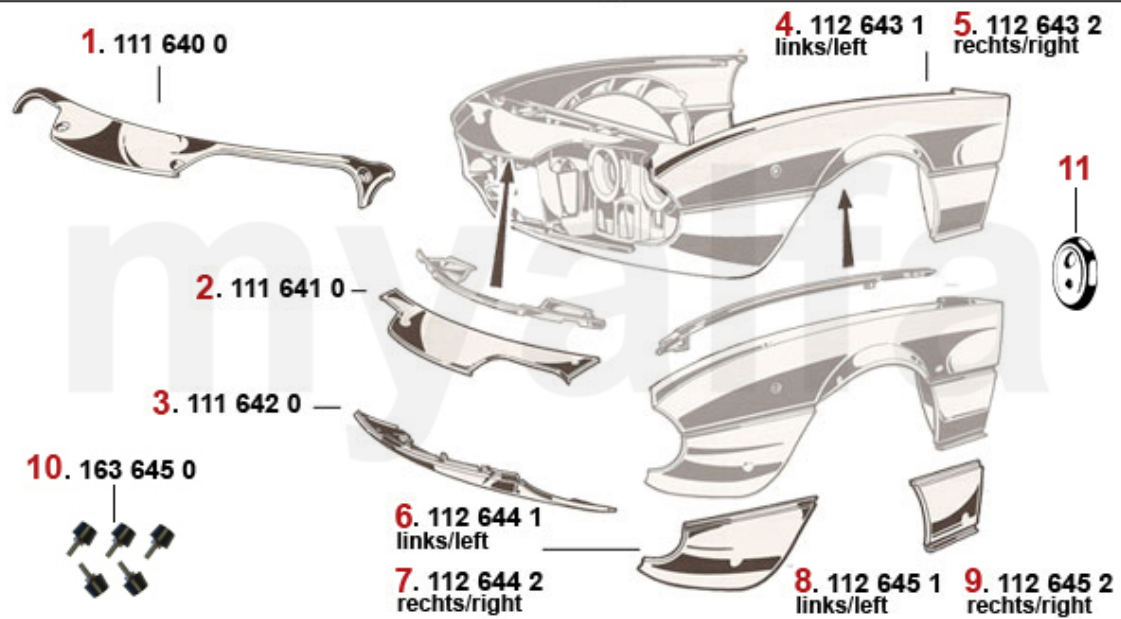

Karosserieteile vorne/Body Parts front Montreal

1	1116400	INNER SUPPORT PANEL FOR FRONT PANEL MONTREAL	On request
2	1116410	UPPER FRONT PANEL MONTREAL	SEK8,919.68
3	1116420	FRONT VALANCE MONTREAL	SEK9,909.53
4	1126431	UPPER FRONT WING SECTION MONTREAL LEFT	On request
5	1126432	UPPER FRONT WING SECTION MONTREAL RIGHT	On request
6	1126441	LOWER FRONT WING SECTION MONTREAL FRONT LEFT	SEK5,001.94
7	1126442	LOWER FRONT WING SECTION MONTREAL FRONT RIGHT	SEK5,001.94
8	1126451	LOWER FRONT WING SECTION MONTREAL REAR LEFT	SEK4,419.05
9	1126452	LOWER FRONT WING SECTION MONTREAL REAR RIGHT	SEK4,419.05
10	1636450	SET BONNET STOPS MONTREAL 4 PIECES	SEK1,504.05
11	1631450	OVAL GROMMET FOR HARNESS MONTREAL, 2 HOLES	SEK134.03