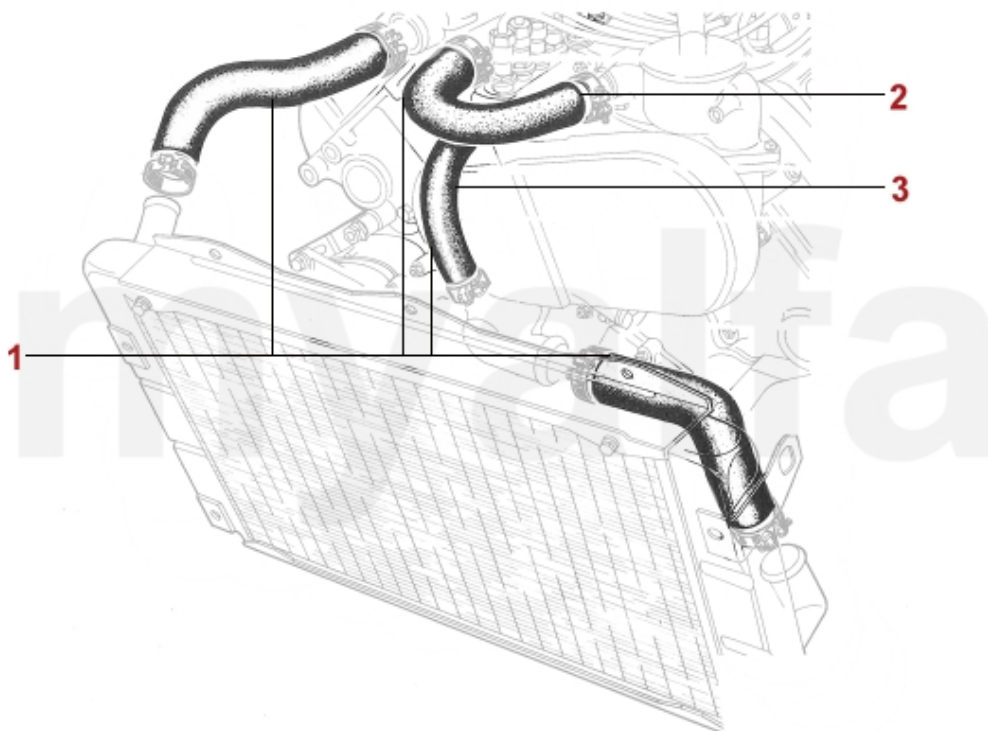

1	2660730	SET (4pc) COOLANT HOSES MONTREAL	SEK1,620.74
2	26615761	RADIATOR HOSE MONTREAL CYLINDER HEAD BYPASS	On request
3	26615764	RADIATOR HOSE WATER PUMP CYLINDER HEAD MONTREAL	On request