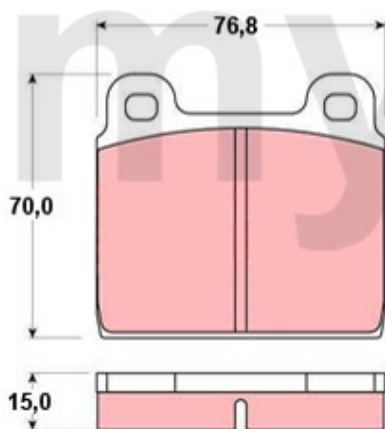

Bremsbeläge/Brake Pads Montreal

vorne/front:

1. 630 005 F Ferodo std.   2. 630 098 0 Ferodo Racing DS2500   3. 630 089 0 Ferodo Racing DS3000