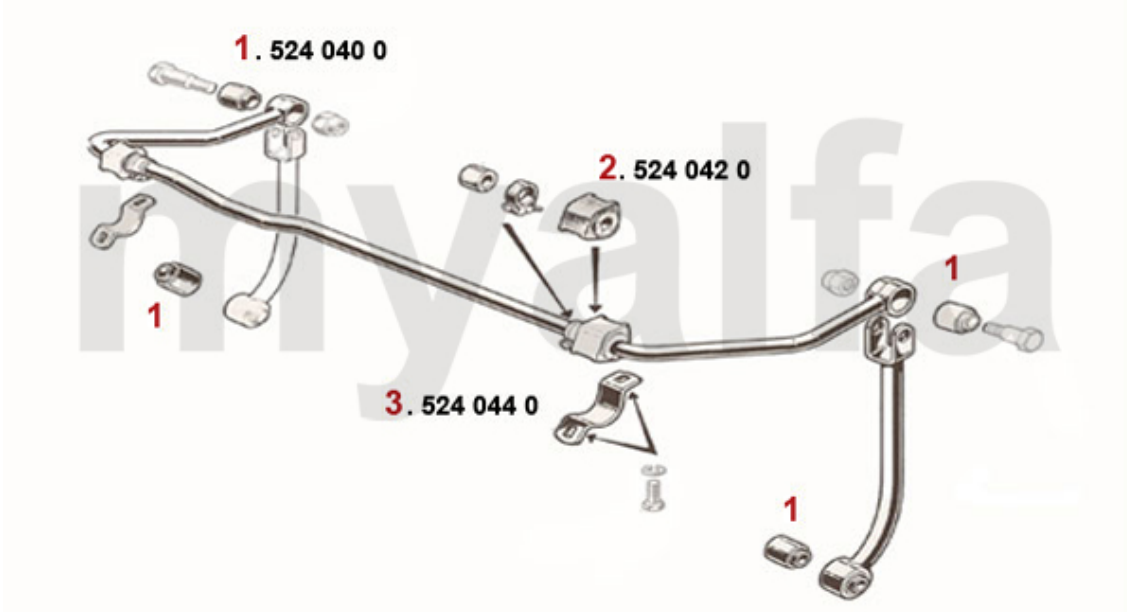

Stabilisator hinten/Stabilizer rear Montreal

1	5240400	REAR DROP LINK LOWER BUSH	SEK125.99
2	5340110	SET ANTI-ROLL BAR RUBBER REAR MONTREAL, GIULIA, GTV, SPIDER	SEK466.34
3	5240440	BRACKET REAR ANTI ROLL BAR REAR	SEK162.06