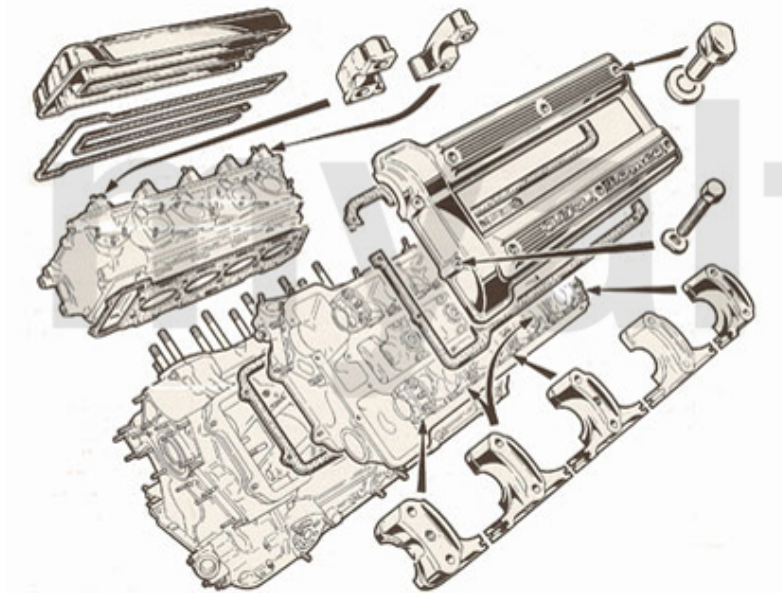

SEK170.25

Kopfdichtsatz/Head Set Montreal

1 2326450 HEAD OVERHAUL SET MONTREAL WITH HEAD GASKETS

On request

Motordichtsatz/Full Set Montreal

1. 231 646 0
ohne Simmeringe/
without oil seals

1 2316460 FULL ENGINE GASKET SET MONTREAL WITH HEAD GASKETS LESS OIL SEALS