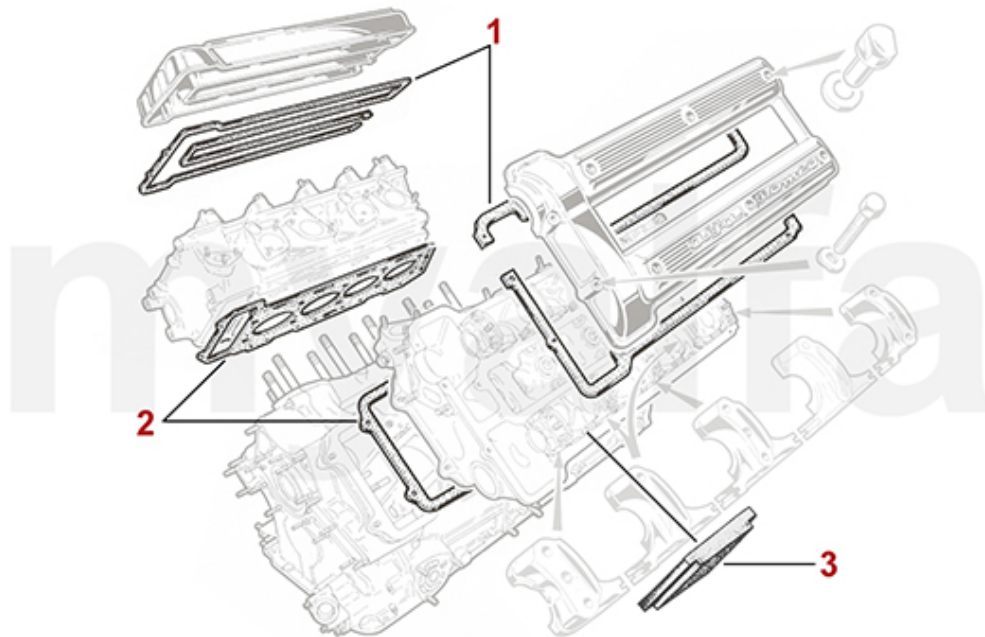

1	2336410	SET CAM COVER GASKETS MONTREAL	SEK846.51
2	2336450	SET HEAD GASKETS MONTREAL ELRING	SEK4,069.26
3	2336400	RUBBER BLOCK MONTREAL VALVE COVER GASKET	SEK103.79