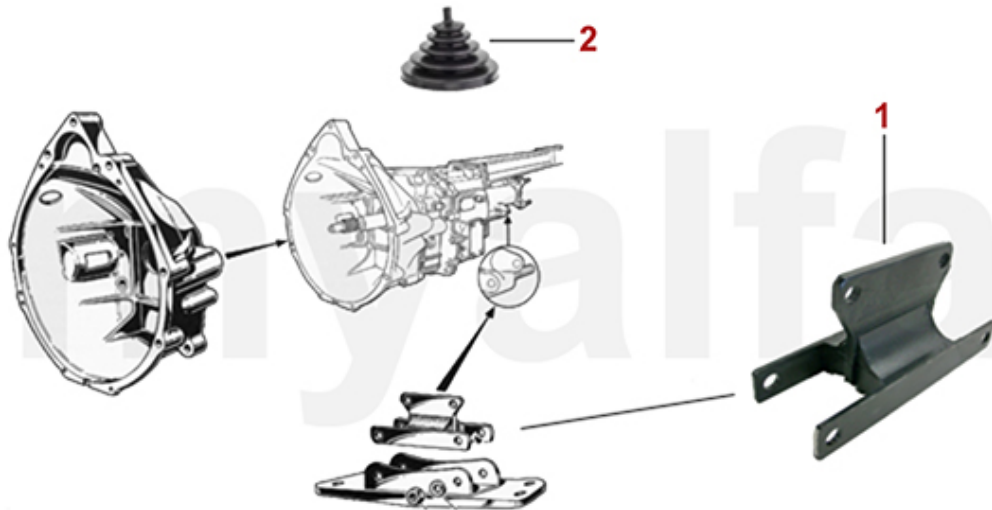

1	2910050	SPIN-ON STYLE OIL FILTER	SEK115.44
1	2910230	OILFILTER ORANGE - ORIGINAL RETRO DESIGN	SEK208.68
1	2910220	SPIN-ON STYLE OIL FILTER ORIGINAL Alfa Romeo	SEK173.72
2	2920310	SET AIR FILTERS MONTREAL	SEK1,037.71
3	2526450	SET WING NUTS FOR MONTREAL AIR FILTER HOUSING (6 PC)	SEK931.57
4	2936460	FUEL FILTER Tank MONTREAL	SEK543.35
5	2936470	FUEL FILTER MONTREAL	SEK395.30
6	2936450	OIL FILTER INJECTION PUMP SPICA MONTREAL	SEK465.23

Getriebe Anbauteile/Gear Mount Montreal

1	4126410	REAR TRANSMISSION MOUNT MONTREAL
2	4130080	GEARSTICK GAITER MONTREAL

SEK2,786.66
SEK1,040.63