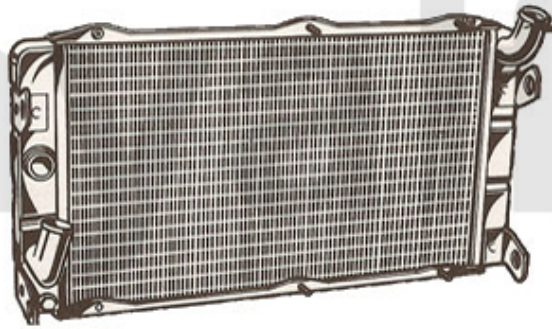

Motorkühler/Radiator Montreal

---

1. 261 645 0

1 2616450 RADIATOR MONTREAL EXCHANGE

SEK6,943.33