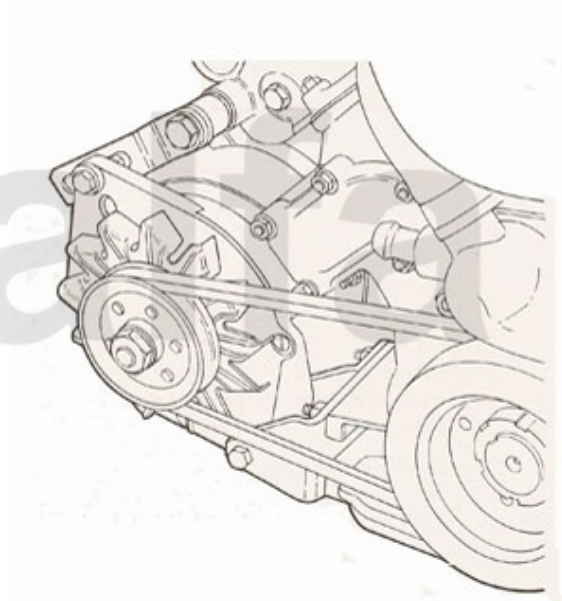

Keilriemen/V-Belts Montreal

---

1. 270 10775
Generator
9,5/10 x 775

2. 270 10990
Servolenkung/
Powersteering
9,5/10 x 990

1 27010775 V-BELT ALTERNATOR MONTREAL, 9,5 x 775

SEK181.90

2 27010990 V-BELT POWER STEERING MONTREAL, 9,5 x 990

SEK170.25