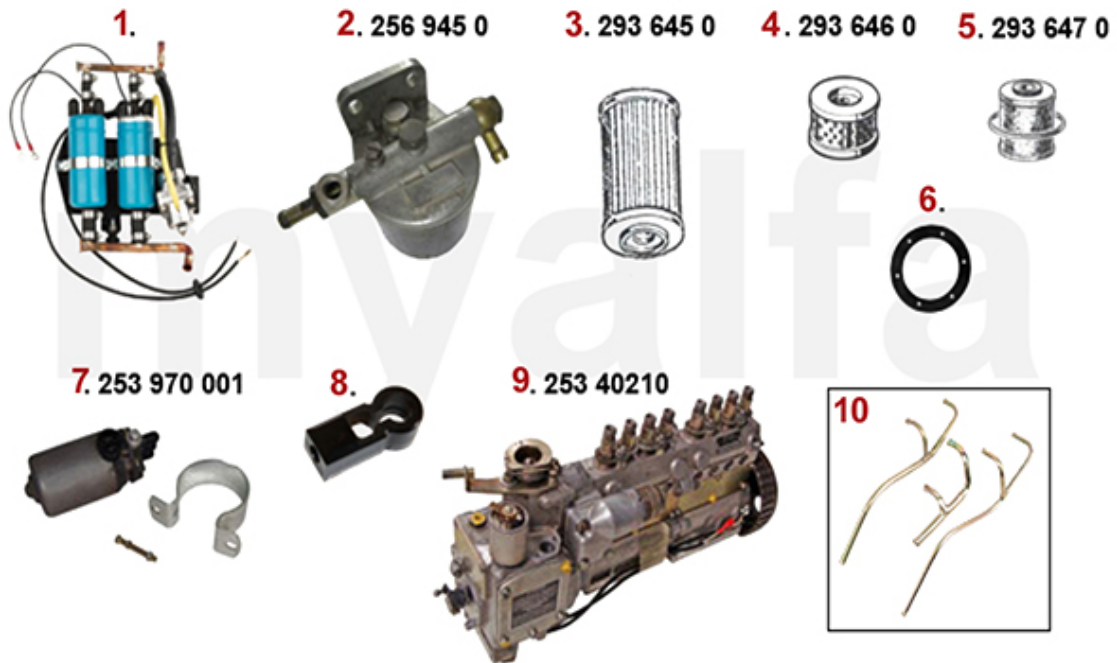

Kraftstoffförderung/Fuel System Montreal

1	2537020	FUEL PUMP SET MONTREAL	On request
2	2569450	FUEL PRESSURE REGULATOR MONTREAL	SEK1,743.12
3	2936450	OIL FILTER INJECTION PUMP SPICA MONTREAL	SEK465.23
4	2936460	FUEL FILTER Tank MONTREAL	SEK543.35
5	2936470	FUEL FILTER MONTREAL	SEK395.30
6	8650180	RUBBER GASKET SEAL FUEL FILTER TANK MONTREAL	SEK220.34
7	25370001	FUEL PUMP MONTREAL	On request
8	2521350	BALL SOCKET/JOINT HEAD MONTREAL, REGULATING LINKAGE INJECTION PUMP	SEK107.25
9	25340210	FUEL INJECTION PUMP MONTREAL	On request
10	2537040	FUEL PIPE SET AT FUEL PUMPS - MONTREAL	SEK2,378.59