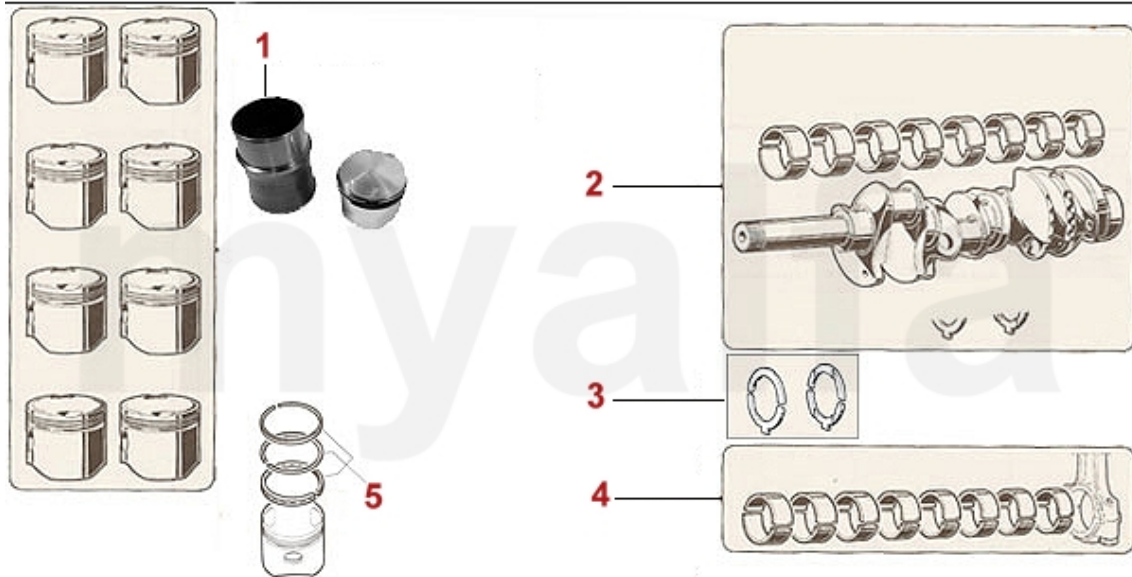

Kolben/Lager-Pistons/Bearings Montreal

1	2216415	PISTON / LINER MONTREAL	SEK4,430.70
2	2256430	MAIN BEARINGS MONTREAL STANDARD	SEK4,768.84
2	2256431	MAIN BEARINGS MONTREAL +0,10	SEK4,768.84
2	2256432	MAIN BEARINGS MONTREAL +0,20	SEK4,768.84
2	2256433	MAIN BEARINGS MONTREAL +0,30	SEK5,584.97
2	2256434	MAIN BEARINGS MONTREAL +0,40	SEK5,584.97
3	2256440	SET THRUST WASHERS STD MONTREAL	SEK2,308.52
4	2266450	BIG END BEARINGS MONTREAL STANDARD	SEK4,069.26
4	2266451	BIG END BEARINGS MONTREAL +0,10	SEK4,069.26
4	2266452	BIG END BEARINGS MONTREAL +0,20	SEK4,419.05
4	2266453	BIG END BEARIINGS MONTREAL +0,30	SEK4,419.05
4	2266454	BIG END BEARIINGS MONTREAL +0,40	SEK5,362.27
5	2282265	SET PISTON RINGS MONTREAL (FOR 1 PISTON)	SEK454.68