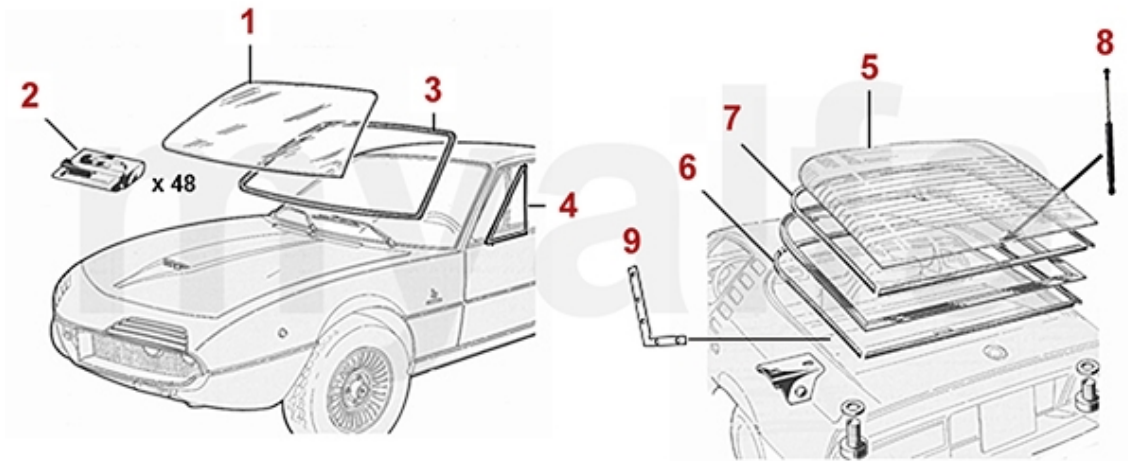

Verglasung/Glazing Montreal

1	1346460	FRONT SCREEN MONTREAL GREEN	SEK6,984.12
2	1630010	FRONT SCREEN CHROME TRIM RETAINING CLIP MONTREAL	SEK69.93
3	1616470	FRONT SCREEN RUBBER SEAL MONTREAL	SEK5,001.94
4	1610501	SEAL FOR QUARTERLIGHT MONTREAL LEFT SIDE	SEK3,672.85
4	1610502	SEAL FOR QUARTERLIGHT MONTREAL RIGHT SIDE	SEK3,672.85
5	1346470	REAR SCREEN MONTREAL GREEN	SEK11,426.48
6	1613080	REAR SCREEN SEAL MONTREAL AT THE BODY	SEK3,719.47
7	1613070	REAR SCREEN SEAL MONTREAL AT THE REAR SCREEN	SEK3,019.89
8	1186450	SET REAR HATCH STRUTS MONTREAL	SEK2,040.46
9	1330110	MOUNTING BRACKETS SET FOR REAR WINDOW FRAME MONTREAL	SEK347.43