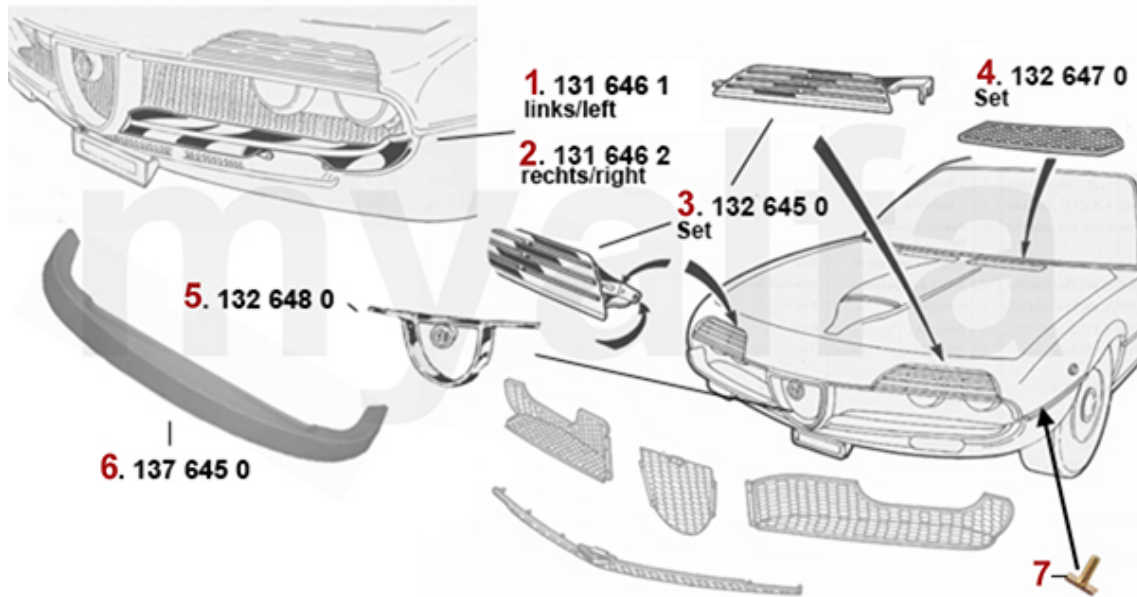

Stoßstangen/Bumpers Montreal

1	1316461	BUMPER MONTREAL FRONT LEFT	On request
2	1316462	BUMPER MONTREAL FRONT RIGHT	On request
3	1326450	SET HEADLIGHT COVERS MONTREAL	SEK11,543.03
4	1326470	SET SCUTTLE GRIDS MONTREAL	SEK2,903.21
5	1326480	CENTER HEART MONTREAL	On request
6	1376450	FRONT SPOILER MONTREAL	SEK2,670.11
7	1330030	CLIP FOR TRIM MONTREAL	SEK22.20