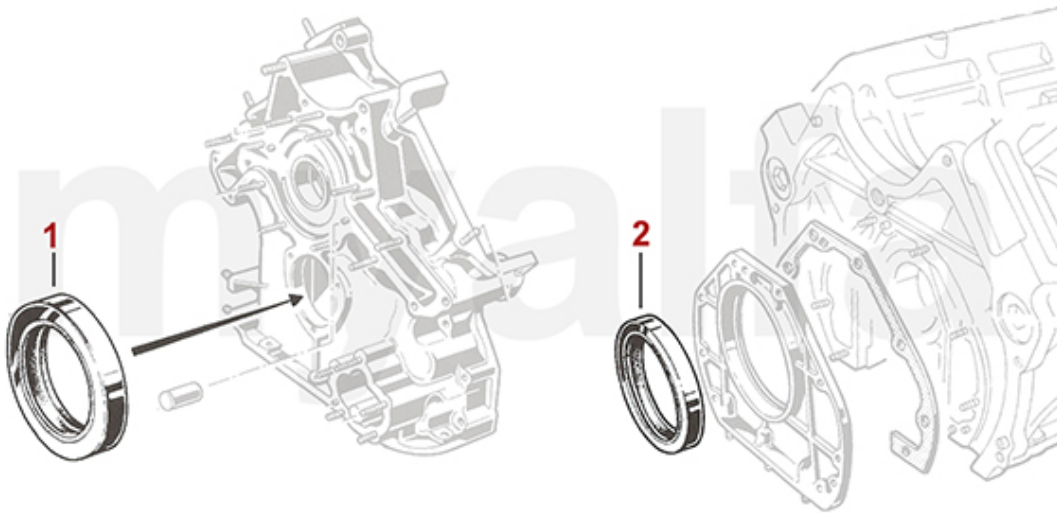

SEK3,252.99

1	2336410	SET CAM COVER GASKETS MONTREAL	SEK846.51
2	2336450	SET HEAD GASKETS MONTREAL ELRING	SEK4,069.26
3	2336400	RUBBER BLOCK MONTREAL VALVE COVER GASKET	SEK103.79

1	2336460	OIL SEAL CRANK SHAFT MONTREAL FRONT	SEK320.65
2	2330230	OIL SEAL CRANK SHAFT REAR 82/105/12 750/101/105/115/116 UP TO 1989, OEM QUALITY	SEK383.64