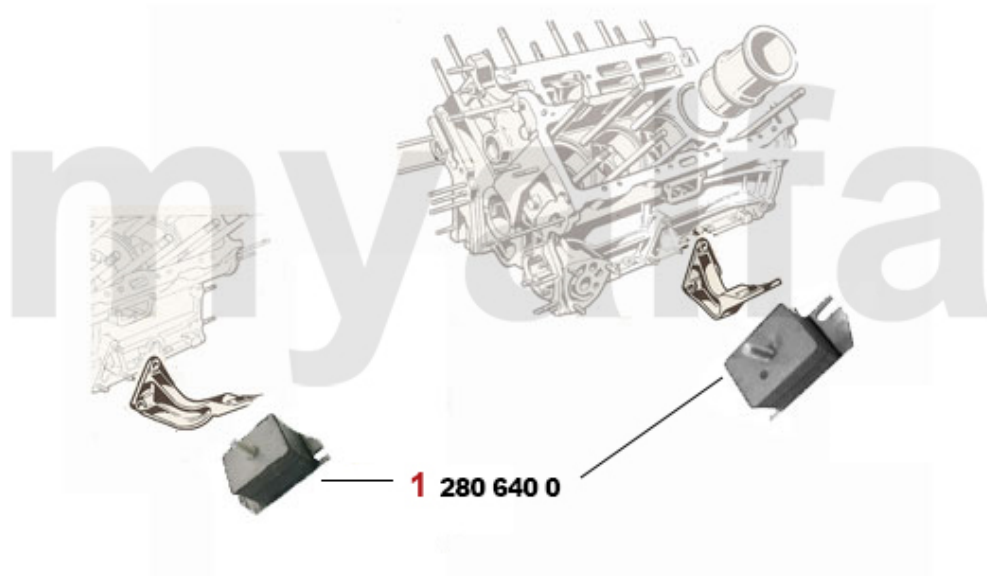

Motorlager/Enginemount Montreal

---

1 2806400 SET ENGINE MOUNTS MONTREAL

SEK2,087.08

1	2236400	INTAKE VALVE MONTREAL 37 mm	SEK383.64
2	2236410	EXHAUST VALVE MONTREAL 33 mm	SEK383.64
3	2230400	VALVE GUIDE INTAKE STANDARD 9 x 14,05 x 51	SEK122.38
3	2231600	VALVE GUIDE INTAKE OVERSIZE 0.10 9 x 14,10 x 51	SEK162.06
3	2231610	VALVE GUIDE INTAKE OVERSIZE 0.20 9 x 14,15 x 51	SEK162.06
3	2230420	VALVE GUIDE EXHAUST STANDARD 9 x 14,05 x 54	SEK127.10
3	2231620	VALVE GUIDE EXHAUST OVERSIZE 0.10 9 x 14,10 x 54	SEK173.72
4	2332550	VALVE SEAL REINZ	SEK57.17
5	2232920	VALVE SPRING CUP	On request
6	2232950	SHIM VALVE CUP / SPRING	SEK41.35
7	2232740	SET VALVE SPRINGS 16 PIECES	SEK991.09
8	2232960	VALVE COTTER 9MM	SEK22.20
9	2431140	SET VALVE SHIMS 200 PIECES 2,525 - 3,5 mm, DIAMETER 9mm	SEK6,517.78
9	2430840	SET VALVE SHIMS 205 PIECES 1,5 - 2,5 mm, DIAMETER 9mm	SEK6,517.78
9	2430430	VALVE SHIM 9MM PLEASE SUBMIT THE SIZE YOU NEED	SEK144.58
10	2416430	TIMING BELT INJECTION PUMP MONTREAL	SEK571.37
11	24161020	TIMING CHAIN MONTREAL RIGHT IWIS	SEK931.57
12	24160980	TIMING CHAIN MONTREAL LEFT IWIS	SEK921.16
13	24160500	TIMING CHAIN MONTREAL SHORT IWIS	SEK565.55
14	24155030	TIMING CHAIN OIL PUMP MONTREAL IWIS	SEK687.92
15	2426470	SET SLIDE RAILS MONTREAL, PTFE TEFLON	SEK3,474.58
16	2421050	LOWER CHAIN TENSIONER 2600 / 105/115 / Montreal	SEK629.65
17	2240680	CAM FOLLOWER OE-QUALITY 101/105/115/116/75/155/164	SEK204.10
17	2240710	CAM FOLLOWER DLC RACING MADE IN ITALY 101/105/115/116/75/164	SEK460.51