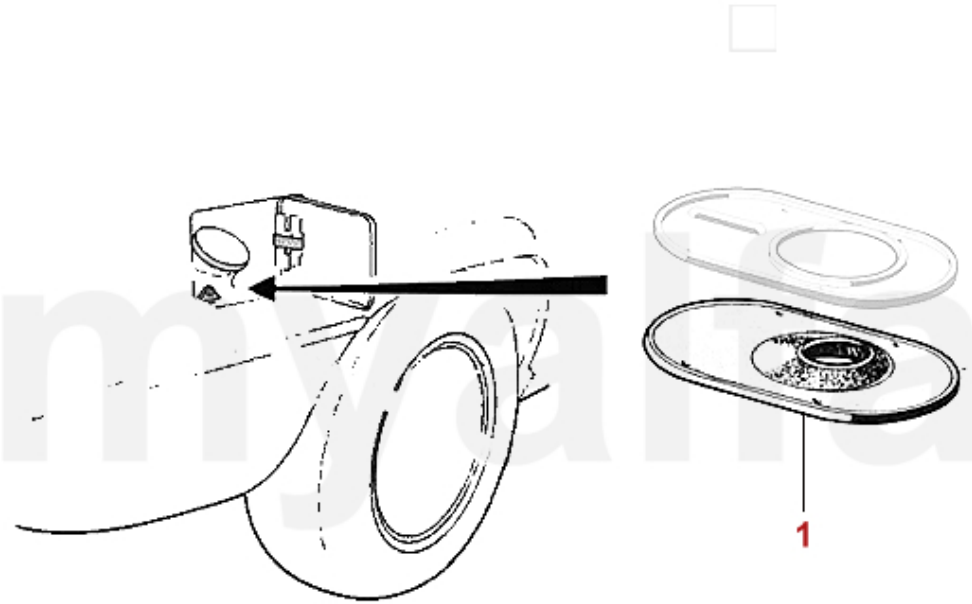

1 1630050 OE. 105645225201 GROMMET MONTREAL

SEK1,040.63