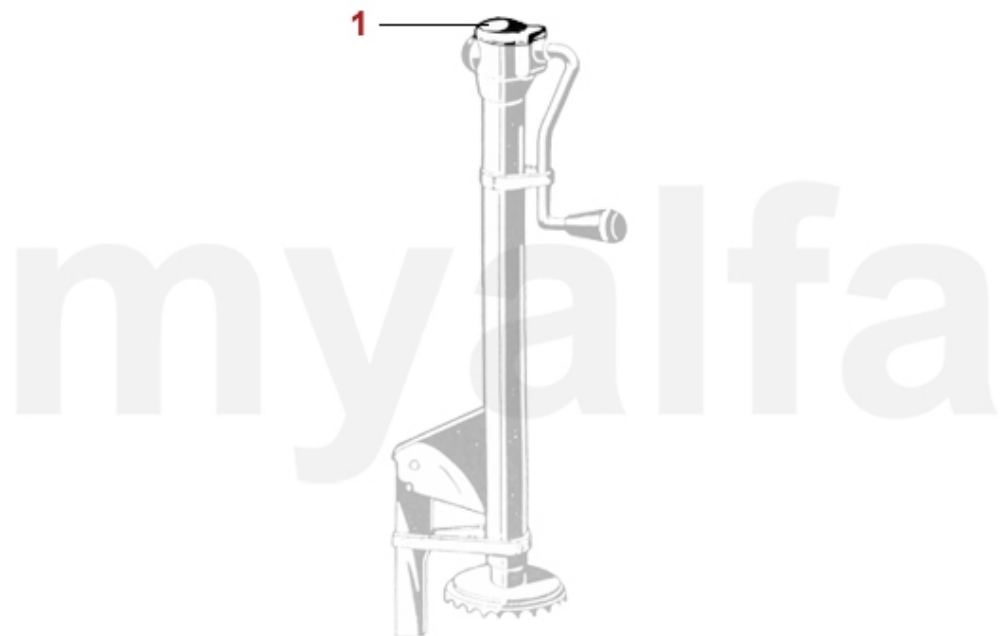

1	8830010	SET WIPER BLADES MONTREAL STAINLESS STEEL	SEK698.47
2	8810010	WIPER WASHER RESERVOIR MONTREAL	SEK1,922.66
3	8810020	LID FOR WIPER WATER RESERVOIR MONTREAL	SEK289.16
4	8810210	WINDSHIELD WASHER FOOT PUMP	SEK757.85
5	8800820	WASHER JET CHROME 2-JETS (750/101)	SEK150.41

1 9811050 BATTAINI CAP FOR JACK TOP ALFA ROMEO 105 SERIES

SEK197.58