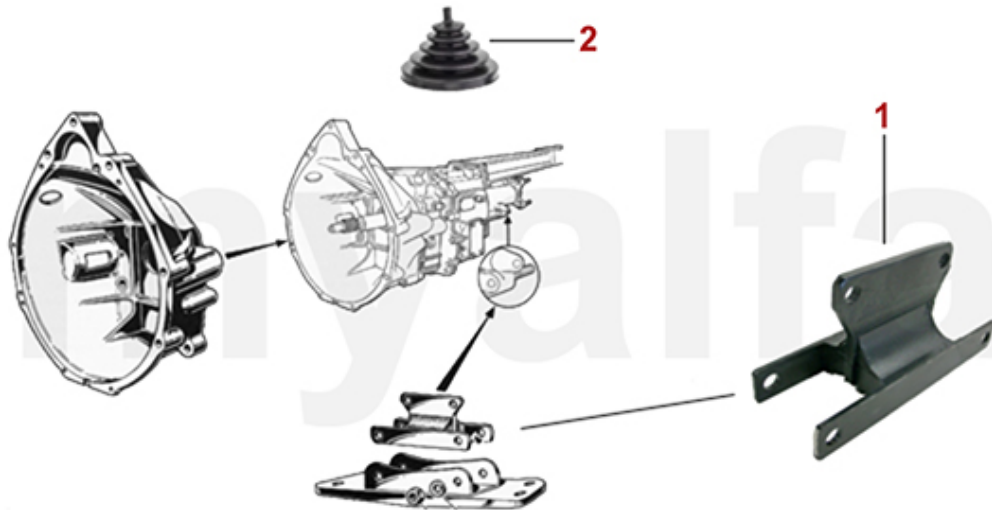

1	2910050	SPIN-ON STYLE OIL FILTER	SEK115.44
1	2910230	OILFILTER ORANGE - ORIGINAL RETRO DESIGN	SEK208.68
1	2910220	SPIN-ON STYLE OIL FILTER ORIGINAL Alfa Romeo	SEK173.72
2	2920310	SET AIR FILTERS MONTREAL	SEK1,037.71
3	2526450	SET WING NUTS FOR MONTREAL AIR FILTER HOUSING (6 PC)	SEK931.57
4	2936460	FUEL FILTER Tank MONTREAL	SEK543.35
5	2936470	FUEL FILTER MONTREAL	SEK395.30
6	2936450	OIL FILTER INJECTION PUMP SPICA MONTREAL	SEK465.23

Getriebe Anbauteile/Gear Mount Montreal

- **1** 4126410 REAR TRANSMISSION MOUNT MONTREAL
- **2** 4130080 GEARSTICK GAITER MONTREAL

SEK2,786.66
SEK1,040.63