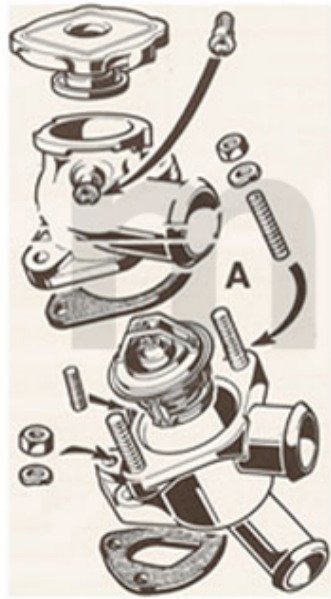

Thermostat Montreal

---

1. 263 005 0

1 2630050 THERMOSTAT MONTREAL 79 DEGREE CELSIUS

SEK465.23