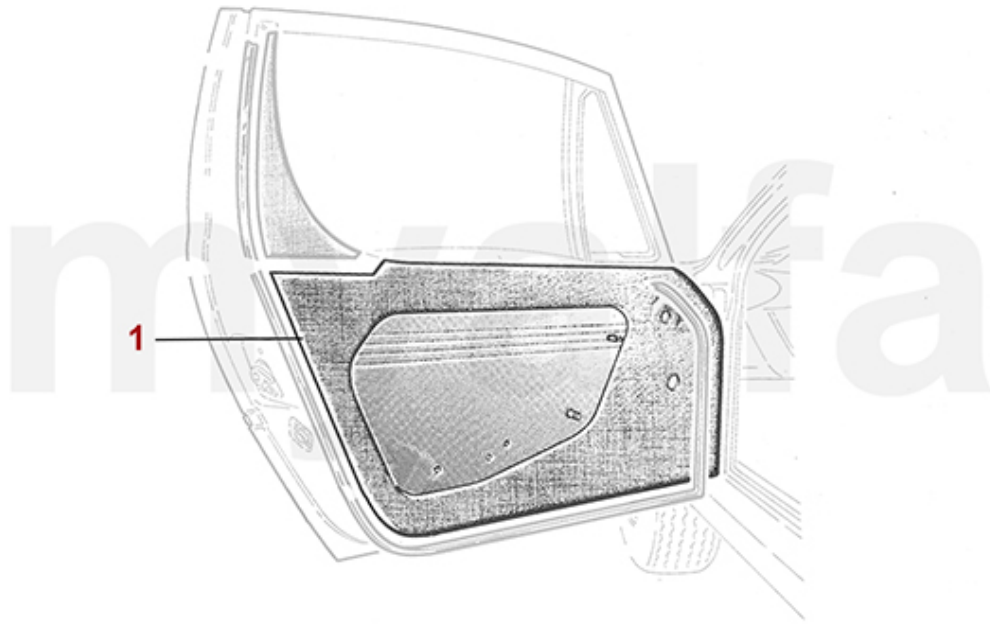

1 1745460 SET INNER DOOR TRIM PANELS MONTREAL BLACK

SEK16,894.89