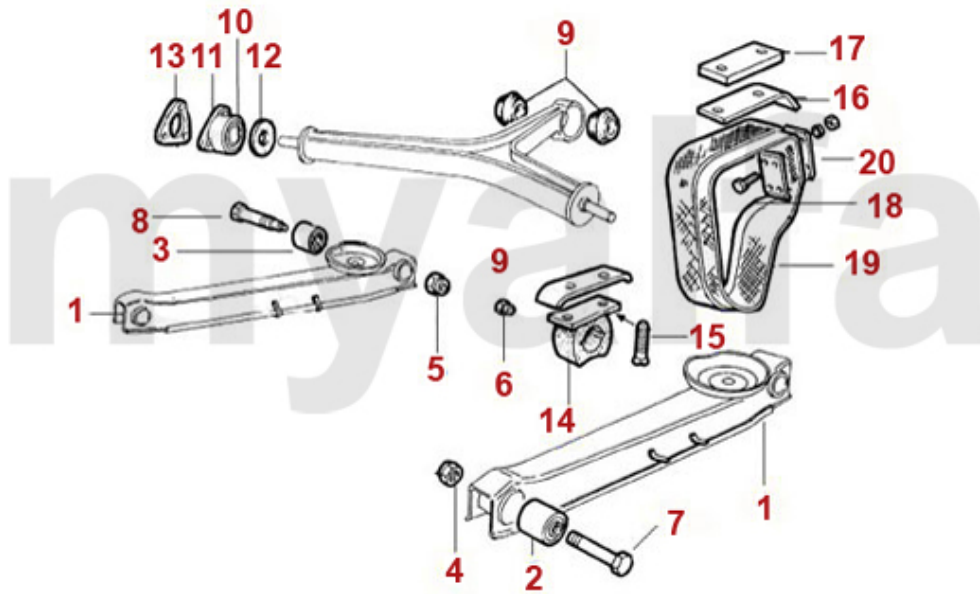

Aufhängung hinten /Attachment rear Montreal

1	5320310	REAR TRAILING ARM 1968-93, WITHOUT BUSHINGS	SEK1,375.85
2	5341090	FRONT TRAILING ARM BUSH 1968-93, DIAMETER 50 mm HEAVY DUTY	SEK299.70
3	5341100	REAR TRAILING ARM BUSH 1962-93, HEAVY DUTY	SEK299.70
4	5190650	SAFETY NUT FRONT SCREW TRAILING ARM	SEK45.51
5	5350660	BIG SAFETY NUT FOR TRAILING ARM BOLT	SEK50.09
6	5350670	SMALL SAFETY NUT FOR TRAILING ARM BOLT	SEK19.29
7	5190910	FRONT SCREW TRAILING ARM	SEK80.48
8	5350920	BOLT FOR REAR OF TRAILING ARM	SEK250.72
9	5351460	T-BAR CONICAL BUSH HEAVY DUTY	SEK92.69
10	5350551	T-BAR END BUSH	SEK348.68
11	5350552	T-BAR END BUSH HOUSING	SEK454.68
12	5350970	T-BAR END RUBBER WASHER RUBBER	SEK61.74
13	5351860	T-BAR SPACER 2 mm	On request
14	5190270	UPPER BUMP STOP REAR AXLE VERSION FOR 31mm REBOUND STRAP	SEK173.72
15	5190590	SCREW REAR UPPER BUMP STOP	SEK28.03
16	5190540	REBOUND STRAP GUIDE PANEL UNDER UPPER BUMP STOP REAR AXLE TWO BENDED ENDS	SEK150.41
17	5190870	Bump Stop Spacer	SEK476.88
18	4540361	OUTER REBOUND STRAP REAR 31 mm	SEK145.69
19	4540362	INNER REBOUND STRAP REAR 31 mm	SEK145.69
20	5190530	FITTING KIT FOR ONE REBOUND STRAP 31 mm	SEK150.41