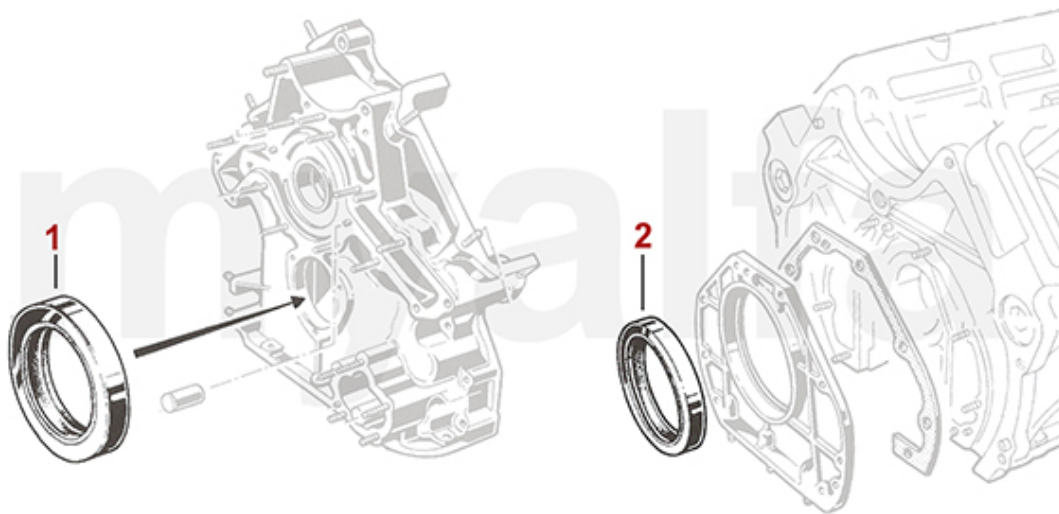

# Motordichtsatz/Full Set Montreal

---

**1. 231 646 0**  
ohne Simmeringe/  
without oil seals

**1 2316460 FULL ENGINE GASKET SET MONTREAL WITH HEAD GASKETS LESS OIL SEALS**

**SEK3,252.99**

<b>1</b>	<b>2336410</b>	<b>SET CAM COVER GASKETS MONTREAL</b>	<b>SEK846.51</b>
<b>2</b>	<b>2336450</b>	<b>SET HEAD GASKETS MONTREAL ELRING</b>	<b>SEK4,069.26</b>
<b>3</b>	<b>2336400</b>	<b>RUBBER BLOCK MONTREAL VALVE COVER GASKET</b>	<b>SEK103.79</b>