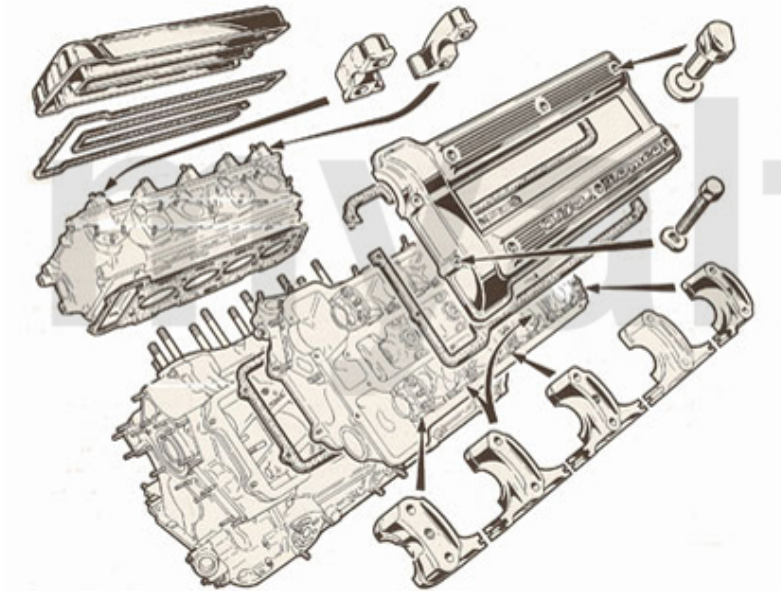

Motordichtsatz/Full Set Montreal

1. 231 646 0
ohne Simmeringe/
without oil seals

1 2316460 FULL ENGINE GASKET SET MONTREAL WITH HEAD GASKETS LESS OIL SEALS

SEK3,252.99