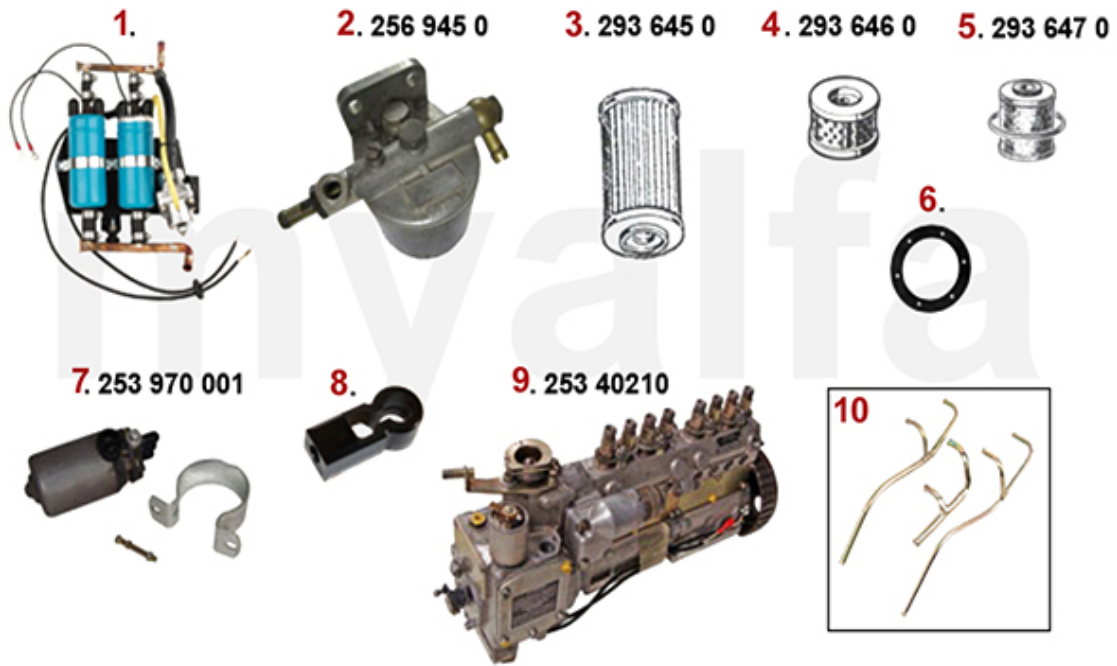

Kraftstoffförderung/Fuel System Montreal

1	2537020	FUEL PUMP SET MONTREAL	On request
2	2569450	FUEL PRESSURE REGULATOR MONTREAL	SEK1,743.12
3	2936450	OIL FILTER INJECTION PUMP SPICA MONTREAL	SEK465.23
4	2936460	FUEL FILTER Tank MONTREAL	SEK543.35
5	2936470	FUEL FILTER MONTREAL	SEK395.30
6	8650180	RUBBER GASKET SEAL FUEL FILTER TANK MONTREAL	SEK220.34
7	25370001	FUEL PUMP MONTREAL	On request
8	2521350	BALL SOCKET/JOINT HEAD MONTREAL, REGULATING LINKAGE INJECTION PUMP	SEK107.25
9	25340210	FUEL INJECTION PUMP MONTREAL	On request
10	2537040	FUEL PIPE SET AT FUEL PUMPS - MONTREAL	SEK2,378.59