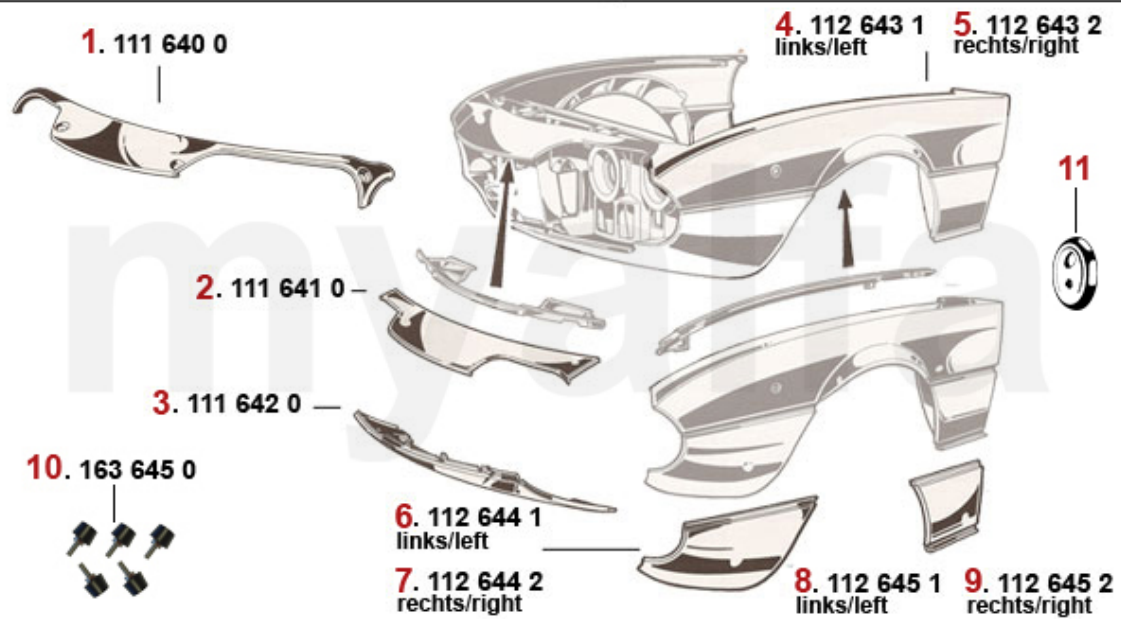

Karosserieteile vorne/Body Parts front Montreal

1	1116400	INNER SUPPORT PANEL FOR FRONT PANEL MONTREAL	On request
2	1116410	UPPER FRONT PANEL MONTREAL	SEK8,919.68
3	1116420	FRONT VALANCE MONTREAL	SEK9,909.53
4	1126431	UPPER FRONT WING SECTION MONTREAL LEFT	On request
5	1126432	UPPER FRONT WING SECTION MONTREAL RIGHT	On request
6	1126441	LOWER FRONT WING SECTION MONTREAL FRONT LEFT	SEK4,547.25
7	1126442	LOWER FRONT WING SECTION MONTREAL FRONT RIGHT	SEK4,547.25
8	1126451	LOWER FRONT WING SECTION MONTREAL REAR LEFT	SEK4,419.05
9	1126452	LOWER FRONT WING SECTION MONTREAL REAR RIGHT	SEK4,419.05
10	1636450	SET BONNET STOPS MONTREAL 4 PIECES	SEK1,504.05
11	1631450	OVAL GROMMET FOR HARNESS MONTREAL, 2 HOLES	SEK134.03