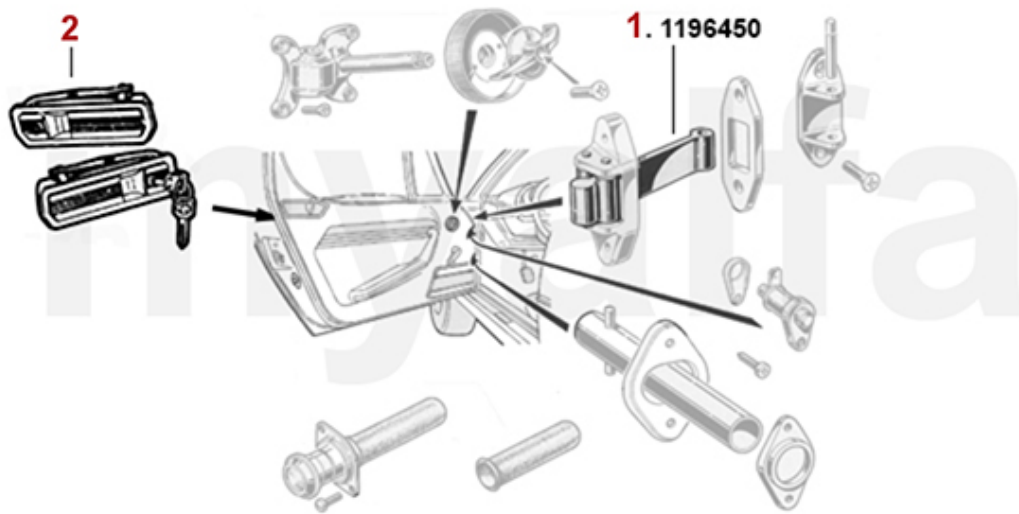

Türmechanik/Door Mechanical Montreal

1	1196450	DOOR RETAINING STRAP MONTREAL (SET FOR 1 SIDE)	SEK1,048.26
2	1176470	SET (2) OUTER DOOR HANDELS 116 GT/GTV, MONTREAL	SEK4,185.81