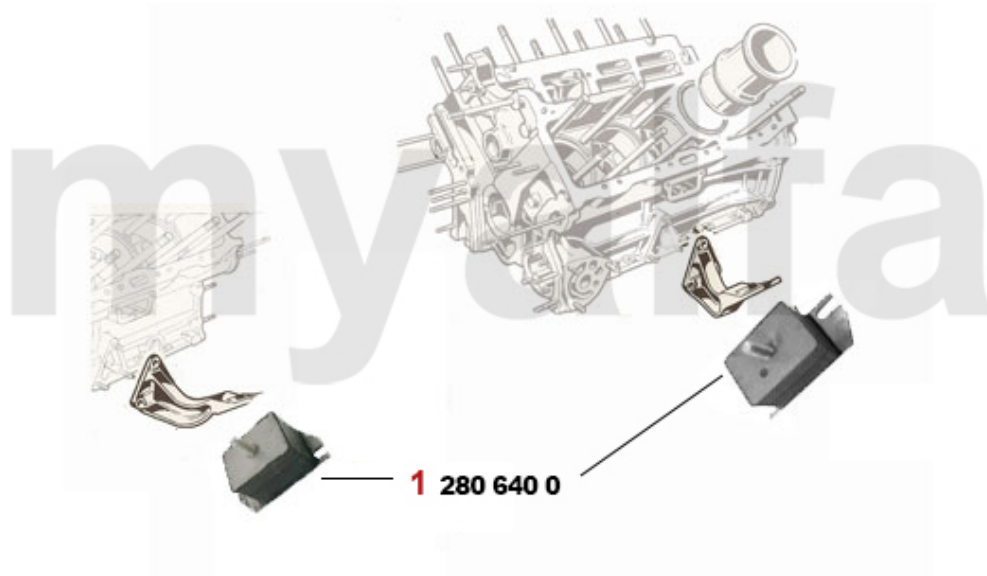

Motorlager/Enginemount Montreal

---

1 280 640 0

1 2806400 SET ENGINE MOUNTS MONTREAL

SEK2,087.08

1	2236400	INTAKE VALVE MONTREAL 37 mm	SEK383.64
2	2236410	EXHAUST VALVE MONTREAL 33 mm	SEK383.64
3	2230400	VALVE GUIDE INTAKE STANDARD 9 x 14,05 x 51	SEK122.38
3	2231600	VALVE GUIDE INTAKE OVERSIZE 0.10 9 x 14,10 x 51	SEK162.06
3	2231610	VALVE GUIDE INTAKE OVERSIZE 0.20 9 x 14,15 x 51	SEK162.06
3	2230420	VALVE GUIDE EXHAUST STANDARD 9 x 14,05 x 54	SEK127.10
3	2231620	VALVE GUIDE EXHAUST OVERSIZE 0.10 9 x 14,10 x 54	SEK173.72
4	2332550	VALVE SEAL REINZ	SEK57.17
5	2232920	VALVE SPRING CUP	On request
6	2232950	SHIM VALVE CUP / SPRING	SEK41.35
7	2232740	SET VALVE SPRINGS 16 PIECES	SEK991.09
8	2232960	VALVE COTTER 9MM	SEK22.20
9	2431140	SET VALVE SHIMS 200 PIECES 2,525 - 3,5 mm, DIAMETER 9mm	SEK6,517.78
9	2430840	SET VALVE SHIMS 205 PIECES 1,5 - 2,5 mm, DIAMETER 9mm	SEK6,517.78
9	2430430	VALVE SHIM 9MM PLEASE SUBMIT THE SIZE YOU NEED	SEK144.58
10	2416430	TIMING BELT INJECTION PUMP MONTREAL	SEK571.37
11	24161020	TIMING CHAIN MONTREAL RIGHT IWIS	SEK931.57
12	24160980	TIMING CHAIN MONTREAL LEFT IWIS	SEK921.16
13	24160500	TIMING CHAIN MONTREAL SHORT IWIS	SEK565.55
14	24155030	TIMING CHAIN OIL PUMP MONTREAL IWIS	SEK687.92
15	2426470	SET SLIDE RAILS MONTREAL, PTFE TEFLON	SEK3,474.58
16	2421050	LOWER CHAIN TENSIONER 2600 / 105/115 / Montreal	SEK629.65
17	2240680	CAM FOLLOWER OE-QUALITY 101/105/115/116/75/155/164	SEK204.10
17	2240710	CAM FOLLOWER DLC RACING MADE IN ITALY 101/105/115/116/75/164	SEK460.51