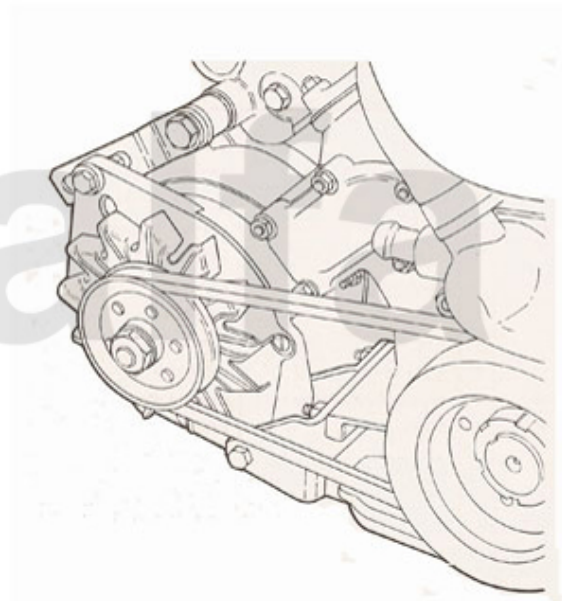

Keilriemen/V-Belts Montreal

1. 270 10775
Generator
9,5/10 x 775

2. 270 10990
Servolenkung/
Powersteering
9,5/10 x 990

1 27010775 V-BELT ALTERNATOR MONTREAL, 9,5 x 775

SEK181.90

2 27010990 V-BELT POWER STEERING MONTREAL, 9,5 x 990

SEK170.25