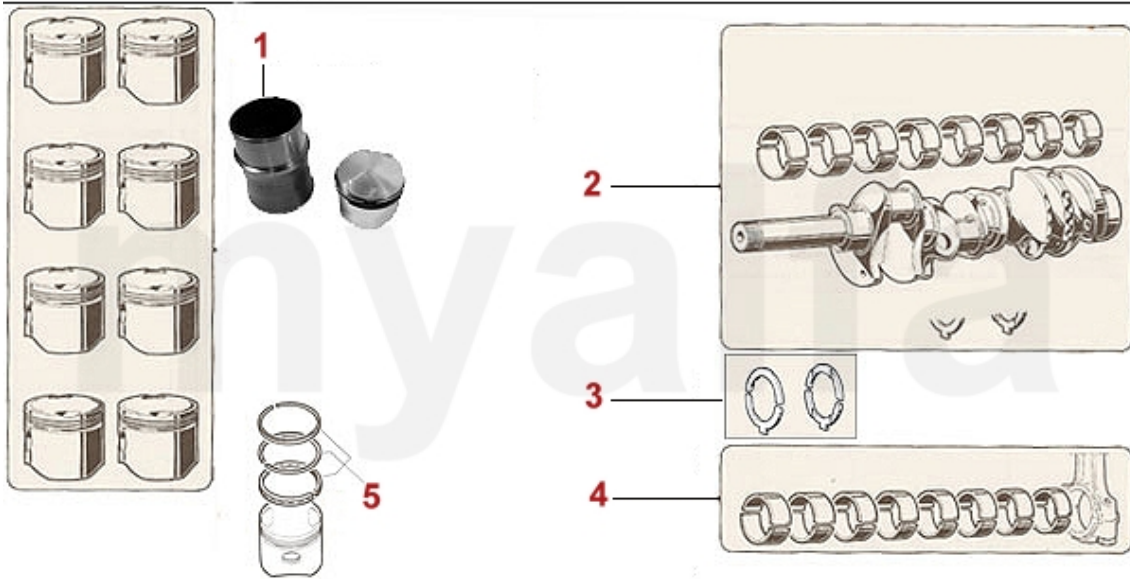

Kolben/Lager-Pistons/Bearings Montreal

1	2216415	PISTON / LINER MONTREAL	SEK4,430.70
2	2256430	MAIN BEARINGS MONTREAL STANDARD	SEK4,768.84
2	2256431	MAIN BEARINGS MONTREAL +0,10	SEK4,768.84
2	2256432	MAIN BEARINGS MONTREAL +0,20	SEK4,768.84
2	2256433	MAIN BEARINGS MONTREAL +0,30	SEK5,584.97
2	2256434	MAIN BEARINGS MONTREAL +0,40	SEK5,584.97
3	2256440	SET THRUST WASHERS STD MONTREAL	SEK2,308.52
4	2266450	BIG END BEARINGS MONTREAL STANDARD	SEK4,069.26
4	2266451	BIG END BEARINGS MONTREAL +0,10	SEK4,069.26
4	2266452	BIG END BEARINGS MONTREAL +0,20	SEK4,419.05
4	2266453	BIG END BEARIINGS MONTREAL +0,30	SEK4,419.05
4	2266454	BIG END BEARIINGS MONTREAL +0,40	SEK5,362.27
5	2282265	SET PISTON RINGS MONTREAL (FOR 1 PISTON)	SEK454.68