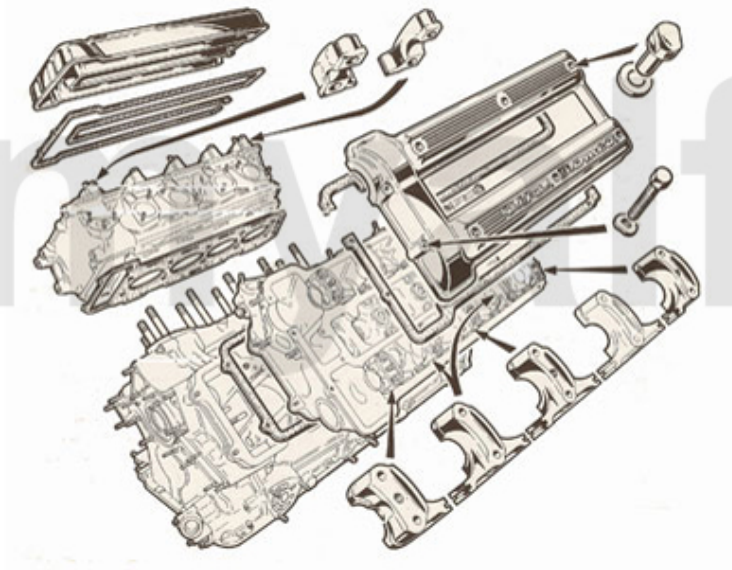

Kopfdichtsatz/Head Set Montreal

---

1 2326450 HEAD OVERHAUL SET MONTREAL WITH HEAD GASKETS

On request