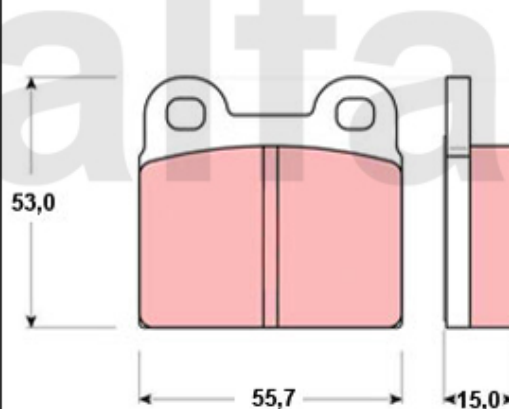

hinten/rear:

4. 630 006 F Ferodo std.   5. 630 099 0 Ferodo Racing DS2500   6. 630 090 0 Ferodo Racing DS3000

1	630005F	BRAKE PADS 1750/2000, 1600 1986-93 FRONT, OEM QUALITY	SEK460.51
2	6300980	BRAKE PADS 1750/2000, 1600 1986-93 FRONT FERODO RACING DS2500	SEK1,807.22
3	6300890	BRAKE PADS 1750/2000, 1600 1986-93 FRONT FERODO RACING DS3000	SEK1,620.74
4	630006F	BRAKE PADS 1300-2000 1966-93 REAR, OEM QUALITY	SEK425.55
5	6300990	BRAKE PADS 1300-2000 REAR FERODO RACING DS2500	SEK1,445.78
6	6300900	BRAKE PADS 1300-2000 REAR FERODO RACING DS3000	SEK1,603.26