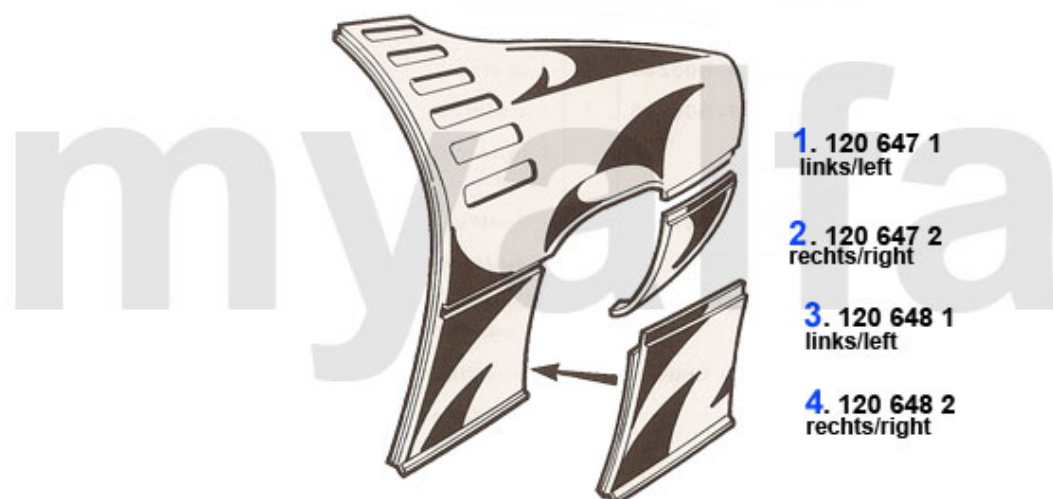

Karosserieteile hinten/Body Parts rear Montreal

1. 120 647 1
links/left

2. 120 647 2
rechts/right

3. 120 648 1
links/left

4. 120 648 2
rechts/right

1	1206471	REPAIR PANEL REAR WING MONTREAL REAR LEFT	SEK4,547.25
2	1206472	REPAIR PANEL REAR WING REAR RIGHT	SEK4,547.25
3	1206481	REPAIR PANEL REAR WING FRONT LEFT	SEK4,535.60
4	1206482	REPAIR PANEL REAR WING FRONT RIGHT	SEK4,535.60