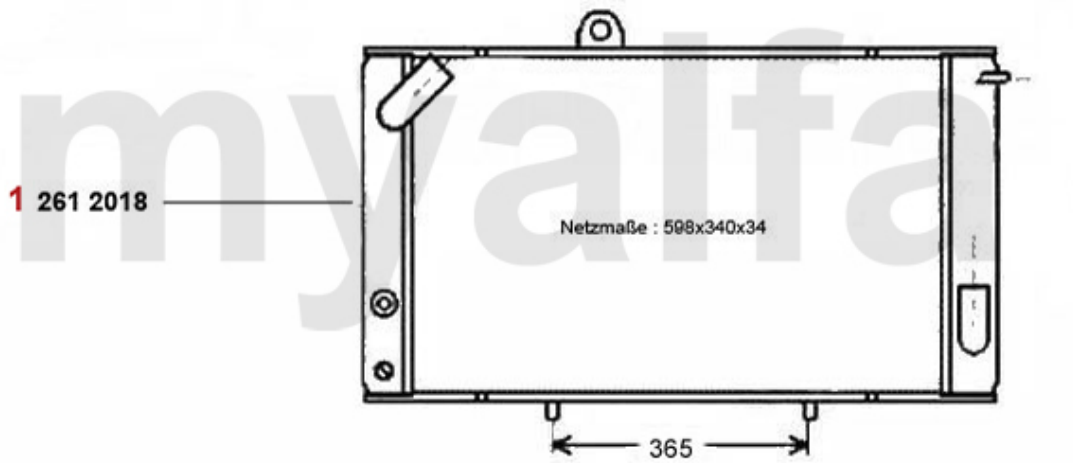

# Kühler/Radiator Alfetta 2.0 TD

---

**1 2612013 RADIATOR ALFETTA 2.0 TD**

**SEK5,490.48**