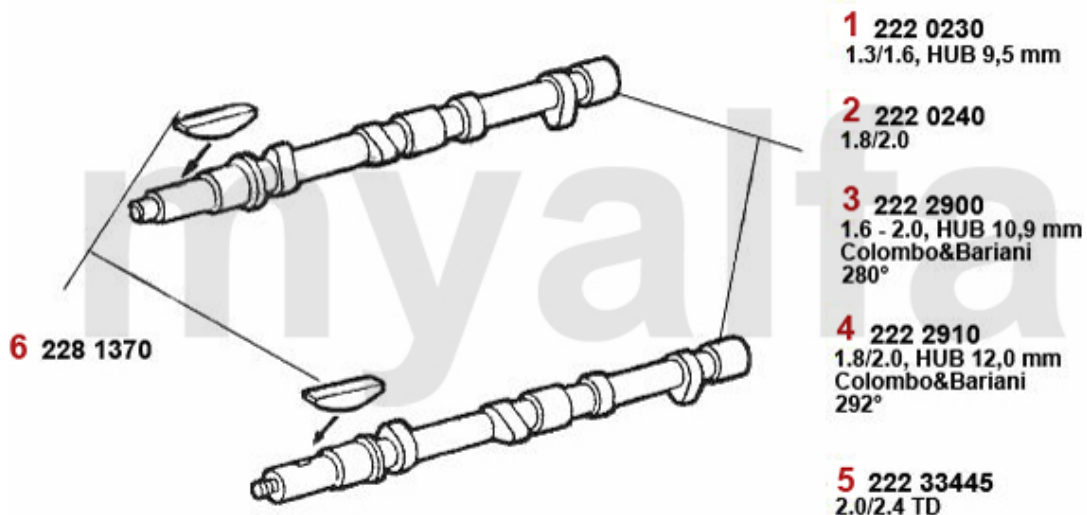

Nockenwelle/Camshaft Alfetta

3	2222900	CAMSHAFT 1300-2000 SPORT COLOMBO&BARIANI LIFT 10.9 mm 280°	SEK3,206.37
4	2222910	CAMSHAFT 1750/2000 SPORT COLOMBO&BARIANI LIFT 12.0 mm 292°	SEK3,206.37
5	22233445	Nockenwelle Alfetta,75,90 2.0/2.4 T D	On request
6	2281370	WEDGE CAMSHAFT	SEK80.48