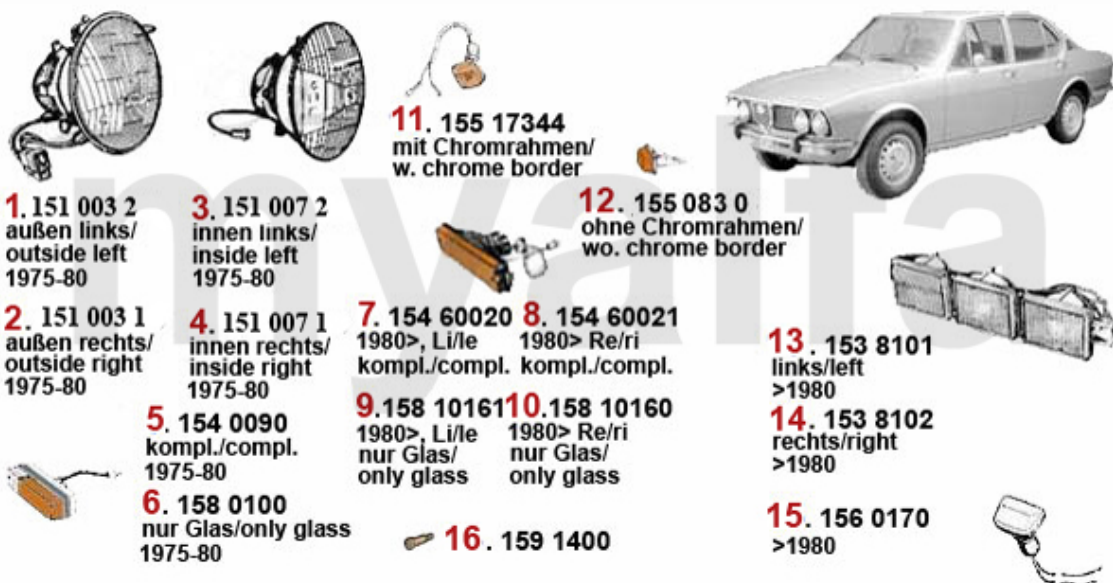

Beleuchtung/Lighting Alfetta

1. 151 003 2
außen links/
outside left
1975-80

3. 151 007 2
innen links/
inside left
1975-80

11. 155 17344
mit Chromrahmen/
w. chrome border

12. 155 083 0
ohne Chromrahmen/
wo. chrome border

2. 151 003 1
außen rechts/
outside right
1975-80

4. 151 007 1
innen rechts/
inside right
1975-80

7. 154 60020
1980>, Li/le
kompl./compl.

8. 154 60021
1980> Re/ri
kompl./compl.

13. 153 8101
links/left
>1980

5. 154 0090
kompl./compl.
1975-80

6. 158 0100
nur Glas/only glass
1975-80

9. 158 10161
1980>, Li/le
nur Glas/
only glass

10. 158 10160
1980> Re/ri
nur Glas/
only glass

14. 153 8102
rechts/right
>1980

15. 156 0170
>1980

16. 159 1400

1	1510032	HEADLIGHT H1 5 3/4" (136mm) GIULIA NUOVA RIGHT LOW BEAM	SEK804.47
2	1510031	HEADLIGHT H1 5 3/4" (136mm) GIULIA NUOVA LEFT LOW BEAM	SEK804.47
3	1510072	INNER HEADLIGHT CARELLO GIULIA NUOVA RIGHT	SEK804.47
4	1510071	INNER HEADLIGHT CARELLO GIULIA NUOVA LEFT	SEK804.47
5	1540090	INDICATOR GIULIA NUOVA SUPER FRONT	SEK998.03
6	1580100	INDICATOR LENSE GIULIA NUOVA SUPER FRONT	SEK227.41
7	15460020	OE.60728762 FRONT FLASHER GTV6 LEFT	On request
8	15460021	OE.60728778 FRONT FLASHER GTV6 RIGHT	On request
9	15810161	LEFT FLASHER GLASS ALFETTA, GTV6 2.SERIES 1980>	SEK496.73
10	15810160	RIGHT FLASHER GLASS ALFETTA, GTV6 2nd SERIES 1980>	SEK496.73
11	15517344	Zusatz-Blinkleuchte Alfetta/GTV (11 6) Bj. >75	On request
12	1550830	OE.60518107 SIDE INDICATOR SPIDER 1983-89	SEK230.88
13	1538101	Rückleuchte links Alfetta 1. Serie	On request
14	1538102	TAILLAMP ALFETTA RIGHT 1. SERIES	On request
15	1560170	NUMBER PLATE LIGHT 1970-82 V2A "POLISHED"	SEK453.57
16	1591400	SCREW INDICATOR LENSE SPIDER 1983-93 ORANGE FRONT	SEK40.79