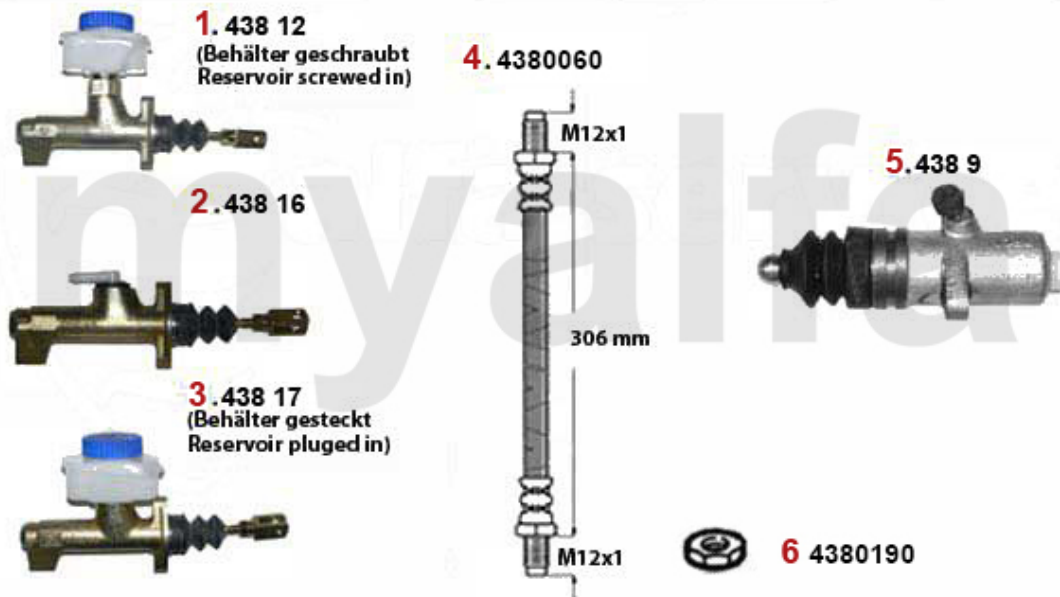

Kupplungsbetätigung/Clutch Actuation Alfetta

1	43812	OE. 60730497 CLUTCH CYLINDER WITH SCREWED RESERVOIR (116)	SEK1,163.70
2	43816	OE. 60518194 CLUTCH MASTER CYLINDER 116 1983>	SEK991.09
3	43817	OE. 60723874 CLUTCH CYLINDER WITH PLUG IN RESERVOIR (116)	SEK1,136.78
4	4380060	CLUTCH FLEXI HOSE	SEK230.88
4	4380090	STEEL FLEX CLUTCH HOSE	SEK535.16
5	4389	OE. 60547341 CLUTCH SLEEVE CYLINDER	SEK757.85
6	4380190	NUT CLUTCH FLEXI HOSE	SEK38.43