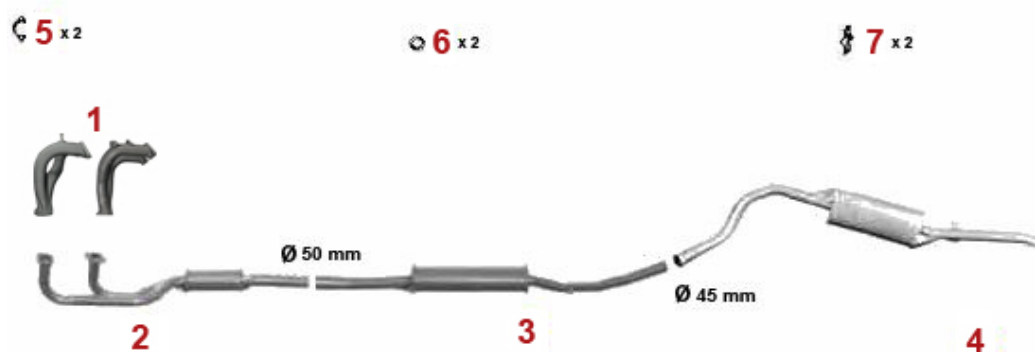

Abgasanlage/Exhaust System Alfetta 2.0

Alfetta (116) 2.0 79/97 KW

1977 - 85

1	31121084	OE. 60521084 EXHAUST MANIFOLD 116 4-CYLINDER 2+3	On request
1	31121536	OE. 60521536 EXHAUST MANIFOLD 116 4-CYLINDER 1+4	On request
2	33203603	PRE-SILENCER ALFETTA 1.8 2.0 1st SERIES 1972-1978	SEK1,661.53
2	33201803	OE. 60730546 FRONT MUFFLER	SEK1,895.88
3	34103576	OE. 60727295 MIDDLE SILENCER ALFETTA 1st SERIES 1972-1978	SEK2,087.08
3	34101476	OE. 60730551 MIDDLE SILENCER	SEK1,329.23
4	35103507	OE. 60724252 REAR SILENCER ALFETTA BERLINA 1.SERIES	SEK2,553.42
4	35103907	OE. 60730548 REAR SILENCER	SEK1,329.23
5	38094413	OE. 60777697 GASKET	SEK80.48
6	38091011	OE. 60521386 RUBBER RING	SEK26.78
7	38091024	OE. 60521407 EXHAUST RUBBER MOUNT	SEK54.81