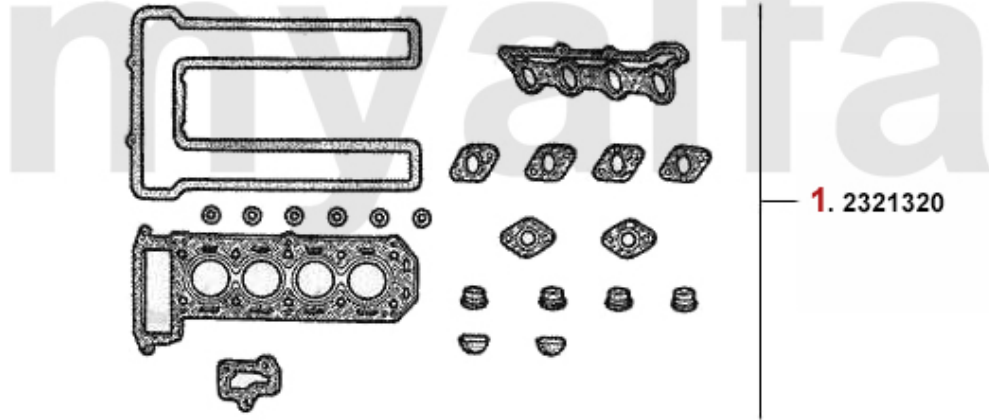

Kopfdichtsatz/Head Set Alfetta Vergaser/Carb.

Achtung/Attention:

Dichtsatz ohne Kopfdichtung, bitte separat bestellen! / Headset without HEADGASKET, please order separate!

1 2321320 HEAD GASKET SET WITHOUT CYLINDER HEAD GASKET
CARBURETTOR FROM 1982 ON

SEK641.30