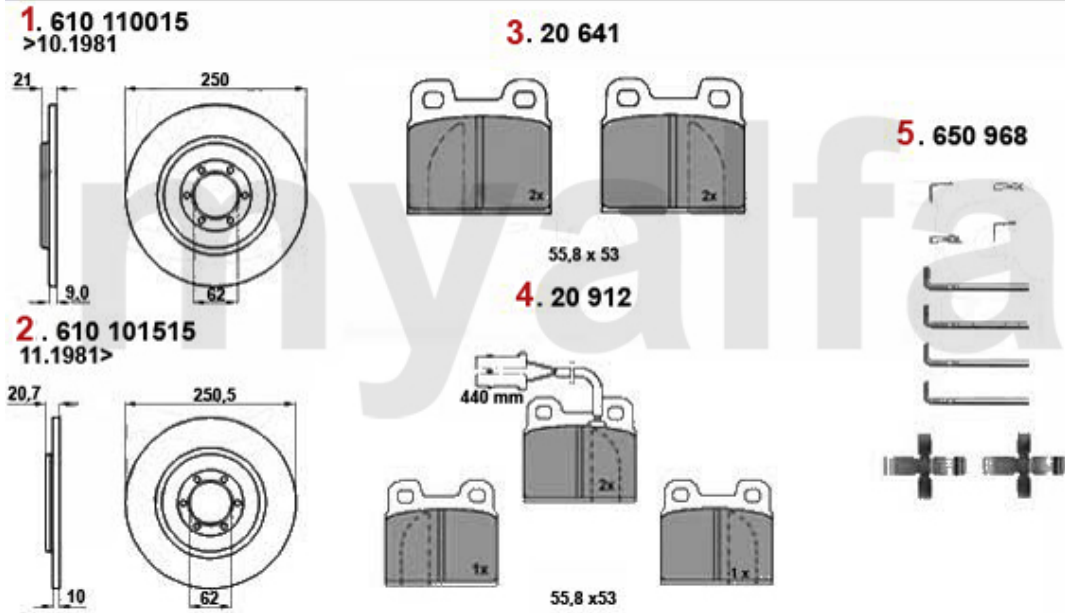

Bremse hinten/Rearbrake Alfetta (116)

1	61010015	OE.60703170 REAR BRAKE DISC >81	SEK991.09
2	61001515	OE. 60701786 REAR BRAKE DISK 116	SEK757.85
3	20615004	OE.60727290 REAR BRAKE PADS ALFETTA, GIULIETTA, GTV (116) SYSTEM ATE	SEK581.78
4	20912150	OE. 60740845 REAR BRAKE PADS	SEK897.85
6	650968	BRAKE MOUNTING KIT 116 REAR BRAKE	SEK231.99