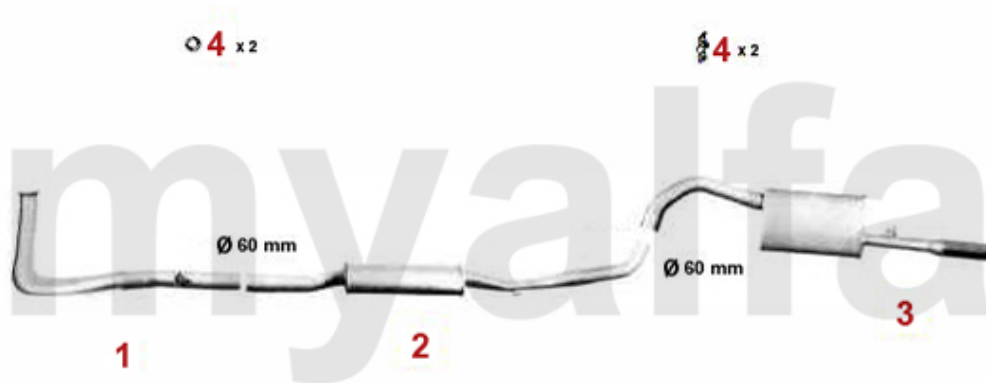

Abgasanlage/Exhaustsystem Alfetta 2.4 TD

Alfetta (116) 2.4 Turbodiesel 70 KW

1983 - 85

1	33104201	DOWNPIPE ALFETTA,GIULIETTA 1983-85 2.0,2.4 TD (ORIGINAL 1PIECE WITH MIDDLE SILENCER)	On request
2	34104176	MIDDLE SILENCER ALFETTA, GIULIETTA 2.0.2.4 TD 1979-85	On request
3	35104177	MUFFLER ALFETTA 2.0/2.4 TD 1979-85	SEK1,072.68
4	38091011	OE. 60521386 RUBBER RING	SEK26.78
5	38091024	OE. 60521407 EXHAUST RUBBER MOUNT	SEK54.81