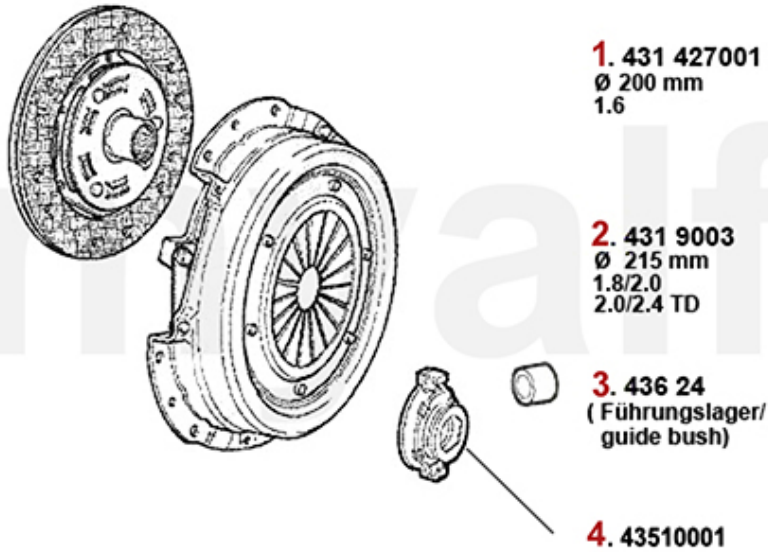

Kupplungs-Kit/Clutch Set Alfetta

1. 431 427001
Ø 200 mm
1.6

2. 431 9003
Ø 215 mm
1.8/2.0
2.0/2.4 TD

3. 436 24
(Führungslager/
guide bush)

4. 43510001

1	43142701	CLUTCH KIT 116 1.3 - 1.6	SEK4,419.05
2	4319003	CLUTCH KIT, ALFETTA, GIULIETTA,75, GTV (116), 1.6/1.8/2.0/IE/TS/TD 1974-1992	SEK4,069.26
3	43624	OE. 60522024 NEEDLE BEARING	SEK523.50
4	43510001	RELEASE BEARING ALFETTA/ GIULIETTA, 75, 90, GTV 2.0 116	SEK804.47