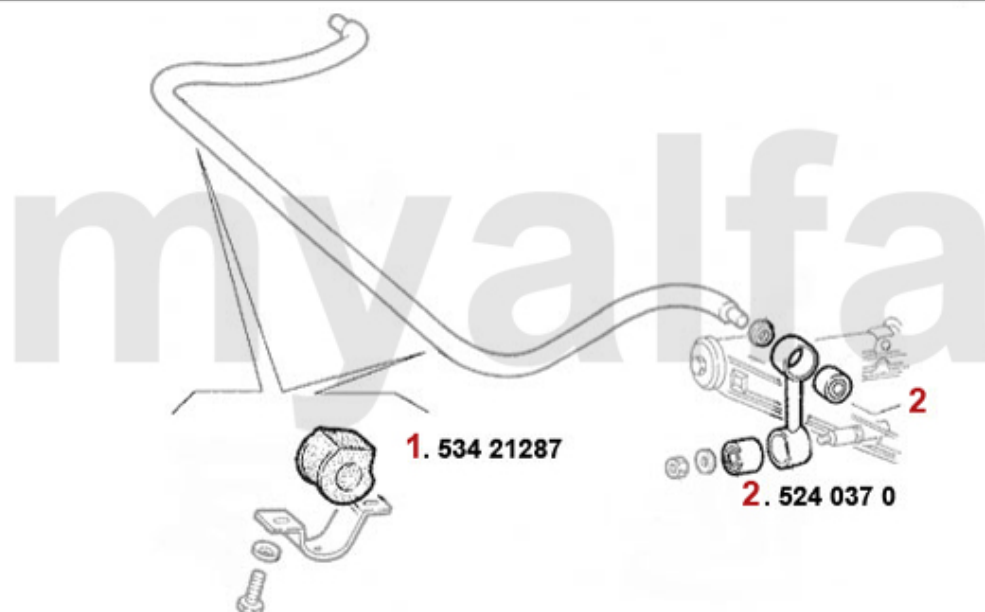

1	5341970	SET SUPERFLEX BUSHES 116 REAR AXLE TORSION BAR	SEK1,387.50
1	53487492	OE. 60521328 REAR AXLE MOUNT 75, Alfetta, Giulietta, GTV6, RZ/SZ	SEK111.97
2	53421327	OE. 60521327 BUSH	SEK204.10
3	53488248	OE. 60700773 FRONT BUSHING DEDION TRANSAXLE, 4-CYLINDER (NOT TWIN SPARK)	On request
3	5340100	FRONT DEDION BUSH 45mm, 4-CYLINDER (NOT TWIN SPARK), STRENGTHENED, SUPERFLEX	SEK670.44
4	53433966	OE. 60533966 RING f. PANHARD/GEAR 116	On request
5	54122226	OE. 60522226 MOUNT FOR REAR AXLE FRAME RIGHT SIDE, GTV6, 75	SEK1,026.06
6	54122225	OE. 60522225 MOUNT FOR REAR AXLE FRAME LEFT SIDE, GTV6, 75	SEK1,026.06
7	51421323	OE.60521323 TORSION BAR 116	On request

Stabilisator vorne/Stabilizer front Alfetta (116)

1 53421287 ANTI ROLL BAR RUBBER FRONT SET (2) 22MM ALFETTA,
GIULIETTA, GTV6, 75

SEK185.37

2 5240370 FRONT UPPER ANTI ROLL BAR DROP LINK BUSH 30 mm

SEK115.44