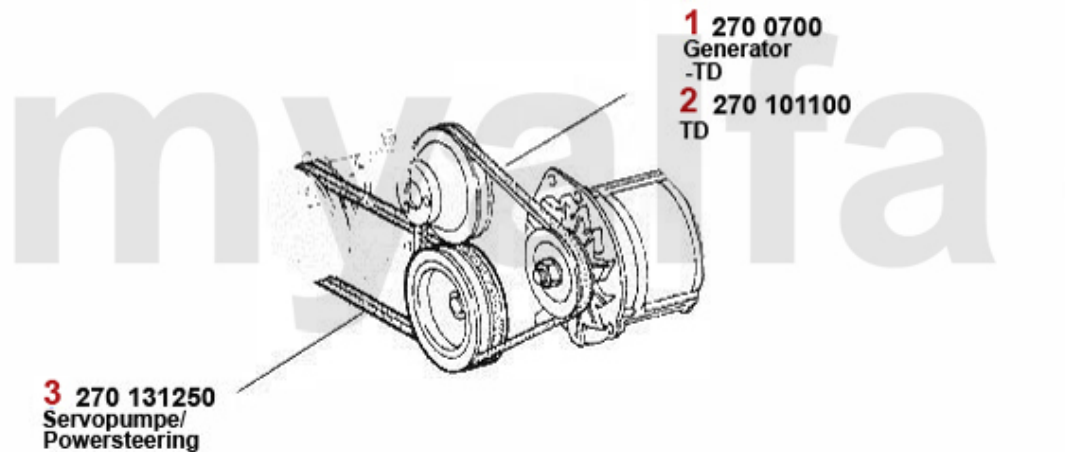

Keilriemen/V-Belt Alfetta

1	2700700	V-BELT 9.5x825	SEK103.79
2	27001100	V-BELT 9.5x1100 ALFETTA 75,90 2.4 TD	On request
3	27031250	V-BELT 12.5x1250 ALFETTA, GIULIETTA,GTV (116) 4-CYLINDERCLIMATE COMPRESSOR	SEK244.89