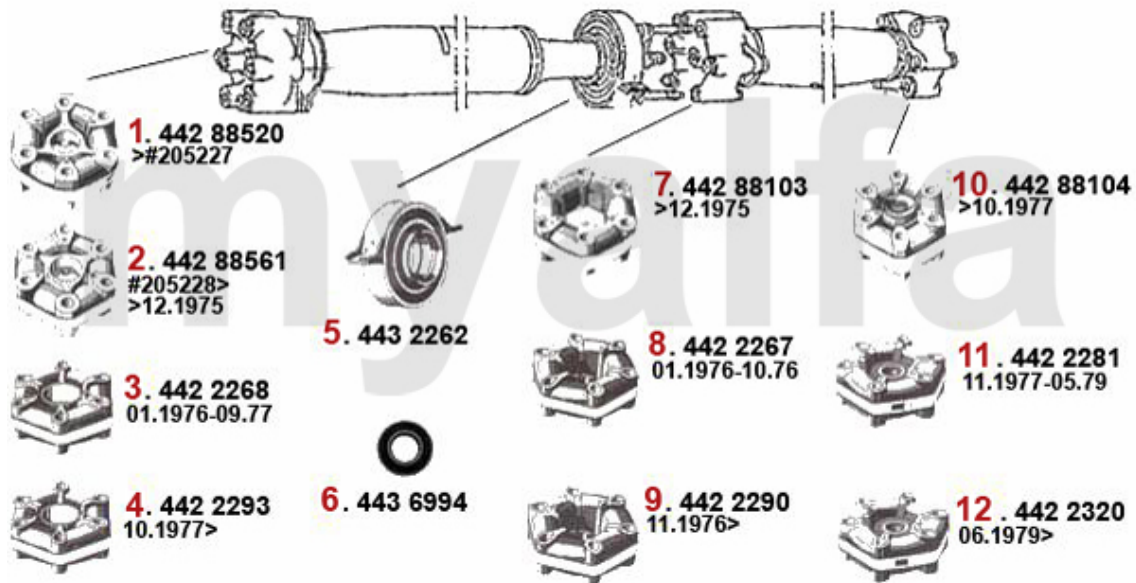

Antriebswelle/Driveshaft Alfetta

1	44288520	Drive Shaft Mounting Front Alfetta OE.	On request
2	44288561	HD-Scheibe vorne Alfetta # 205228> Bj. >12.75	On request
3	4422268	OE. 60725181 FLEX DISC	On request
4	4422293	FRONT FLEX DISC 116 4-CYLINDERS OE.60521648	SEK991.09
5	4432262	OE. 60505302 PROP SHAFT CENTER SUPPORT 116 4-CYL.	SEK566.66
6	4436994	OE. 60505303 CENTER SHAFT BEARING ALFETTA, GTV (116), GIULIETTA,75 4 CYLINDER	SEK290.27
8	4422267	OE.116001530202/60521647 FLEX DISK	On request
9	4422290	MIDDLE FLEX DISC ALFETTA, GIULIETTA 11.1976 > , 75,90	SEK1,375.85
10	44288104	Drive Shaft Mounting middle Alfetta OE.	On request
11	4422281	REAR FLEX DISC Alfetta 77>5/7960725177/116081504402	On request
12	4422320	OE.60521631 REAR FLEX DISC 116 4-CYLINDER	SEK1,014.40