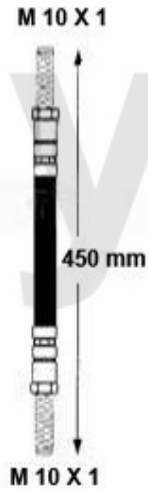

2. 676 510084
vorne/front
05.1983>