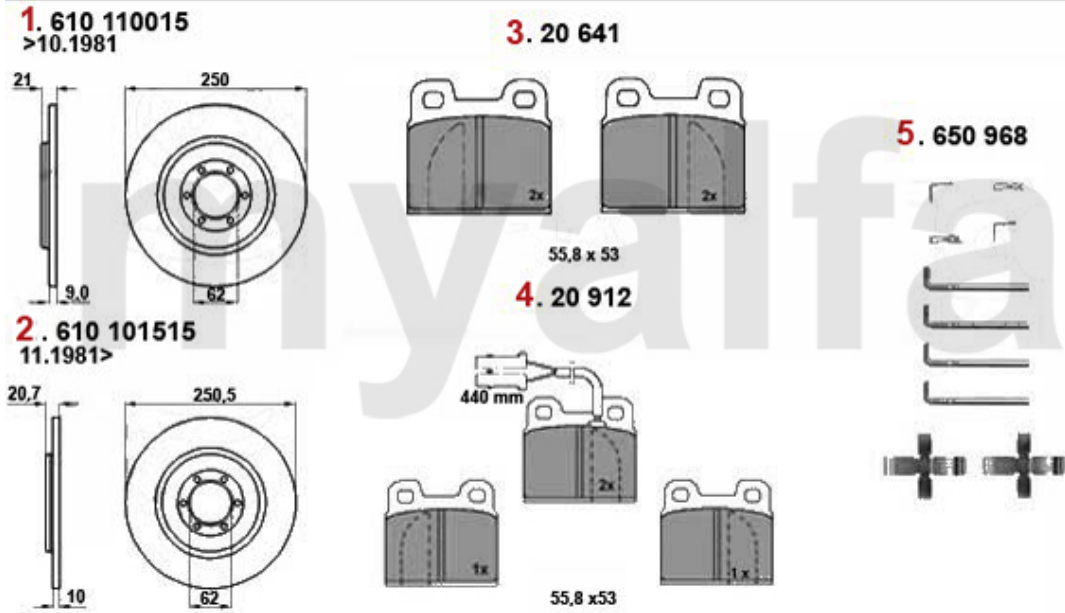

Bremse hinten/Rearbrake Alfetta (116)

1	61010015	OE.60703170 REAR BRAKE DISC >81	SEK991.09
2	61001515	OE. 60701786 REAR BRAKE DISK 116	SEK815.02
3	20615004	OE.60727290 REAR BRAKE PADS ALFETTA, GIULIETTA, GTV (116) SYSTEM ATE	SEK581.78
4	20912150	OE. 60740845 REAR BRAKE PADS	SEK897.85
6	650968	BRAKE MOUNTING KIT 116 REAR BRAKE	SEK231.99