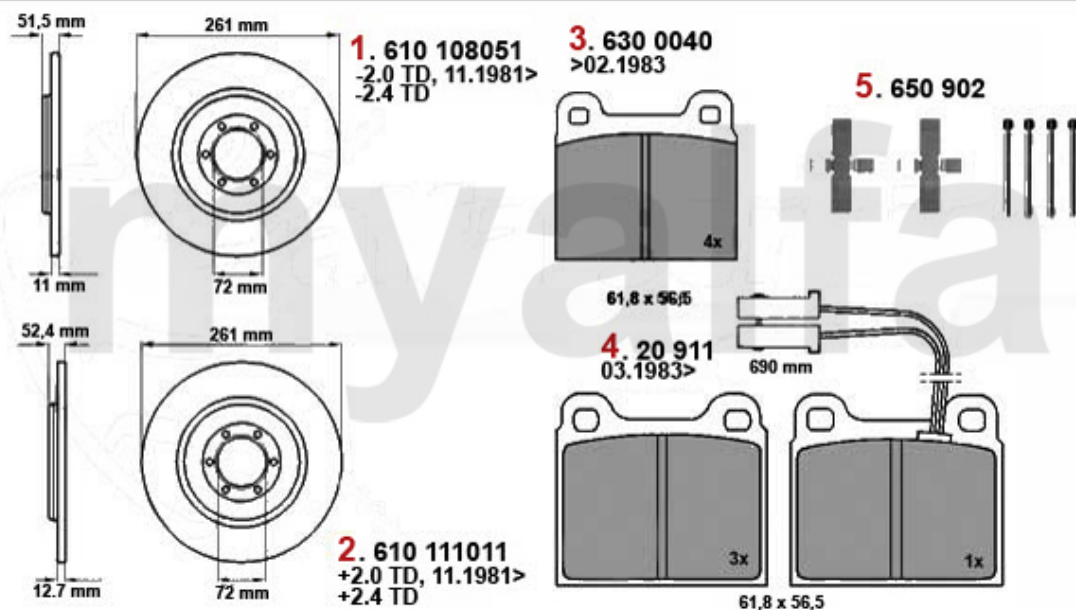

Bremse vorne/ Frontbrake Alfetta (116)

1	61008051	OE. 60703487 FRONT BRAKE DISK	SEK1,107.64
2	61011011	OE. 60533706 FRONT BRAKE DISK	SEK1,107.64
3	6300040	BRAKE PADS 1300/1600 1966-85 FRONT	SEK285.69
4	20911150	OE. 60778257 FRONT BRAKE PADS	SEK1,107.64
5	650902	SBB-Zubehör für 1300400/20034 4x stift 2x kreuzfeder	SEK89.77