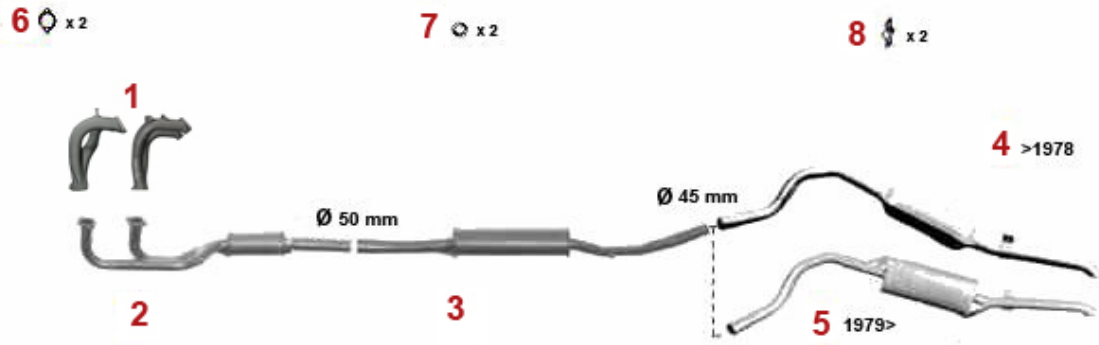

Abgasanlage/Exhaust System Alfetta 1.6

Alfetta (116) 1.6 79 KW

1974 - 85

1	31121084	OE. 60521084 EXHAUST MANIFOLD 116 4-CYLINDER 2+3	On request
1	31121536	OE. 60521536 EXHAUST MANIFOLD 116 4-CYLINDER 1+4	On request
2	33203503	PRE-SILENCER ALFETTA 1st SERIES 1,6 1975-78 (ORIGINAL 1 PIECE WITH MIDDLE SILENCER)	SEK1,340.88
3	34103576	OE. 60727295 MIDDLE SILENCER ALFETTA 1st SERIES 1972-1978	SEK2,087.08
4	35103507	OE. 60724252 REAR SILENCER ALFETTA BERLINA 1.SERIES	SEK2,553.42
5	35103907	OE. 60730548 REAR SILENCER	SEK1,329.23
6	38094413	OE. 60777697 GASKET	SEK80.48
7	38091011	OE. 60521386 RUBBER RING	SEK26.78
8	38091024	OE. 60521407 EXHAUST RUBBER MOUNT	SEK54.81