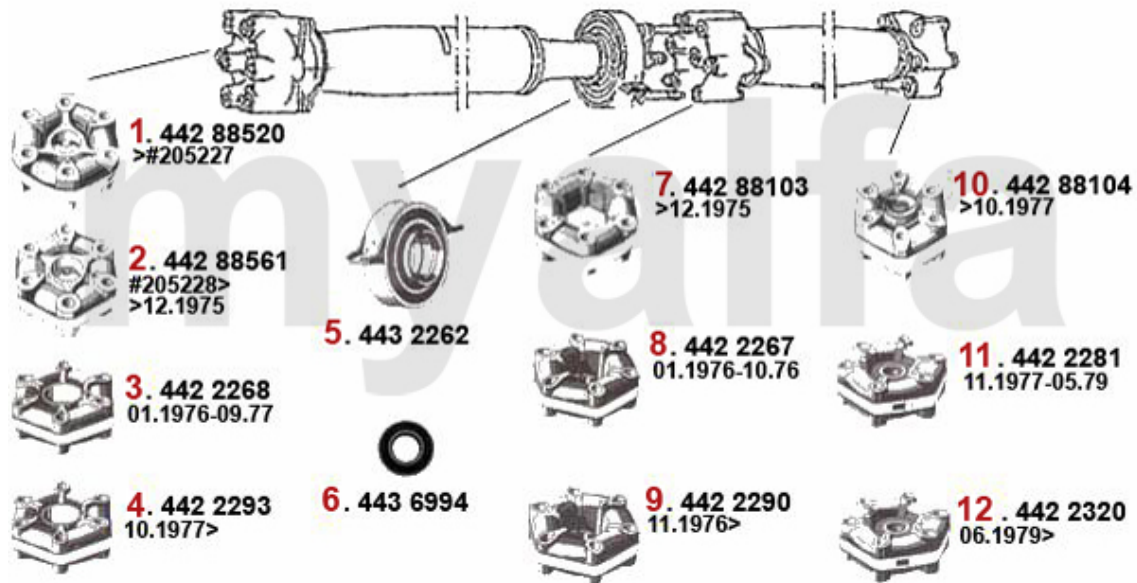

Antriebswelle/Driveshaft Alfetta

1	44288520	Drive Shaft Mounting Front Alfetta OE.	On request
2	44288561	HD-Scheibe vorne Alfetta # 205228> Bj. >12.75	On request
3	4422268	OE. 60725181 FLEX DISC	On request
4	4422293	FRONT FLEX DISC 116 4-CYLINDERS OE.60521648	SEK991.09
5	4432262	OE. 60505302 PROP SHAFT CENTER SUPPORT 116 4-CYL.	SEK566.66
6	4436994	OE. 60505303 CENTER SHAFT BEARING ALFETTA, GTV (116), GIULIETTA,75 4 CYLINDER	SEK290.27
8	4422267	OE.116001530202/60521647 FLEX DISK	On request
9	4422290	MIDDLE FLEX DISC ALFETTA, GIULIETTA 11.1976 > , 75,90	SEK1,375.85
10	44288104	Drive Shaft Mounting middle Alfetta OE.	On request
11	4422281	REAR FLEX DISC Alfetta 77>5/7960725177/116081504402	On request
12	4422320	OE.60521631 REAR FLEX DISC 116 4-CYLINDER	SEK1,014.40