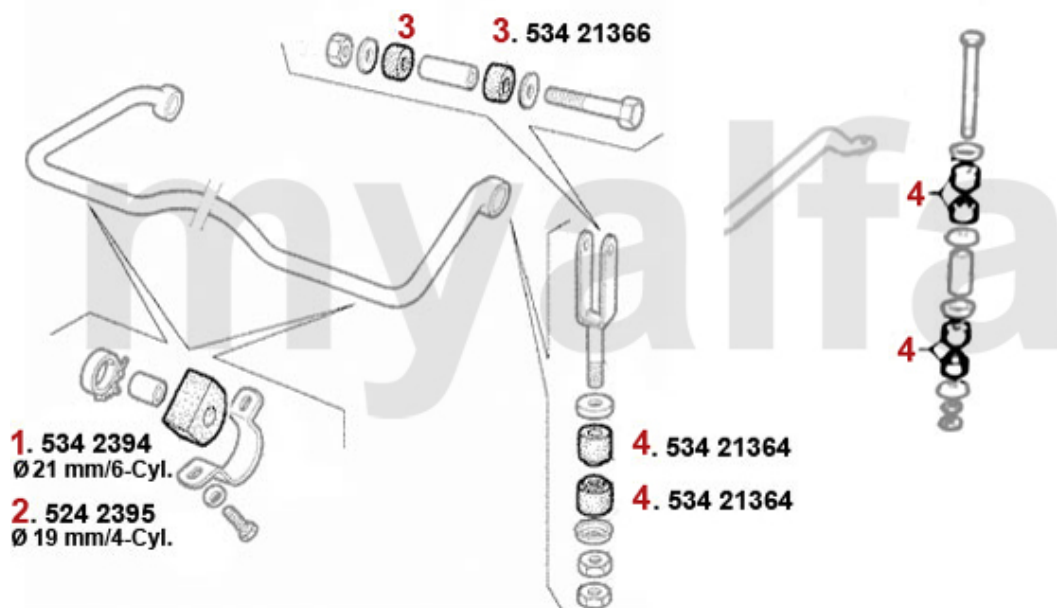

Stabilisator hinten/Stabilizer rear Alfetta (116)

1	5342394	SET ANTI-ROLL BAR RUBBER REAR ALFETTA,GIULIETTA, 75 (21mm)	SEK343.96
2	5242395	SET ANTI-ROLL BAR RUBBER REAR 75 1.6-1.8 ie (19mm) SUPERFLEX	SEK309.00
3	53421366	OE. 60521366 STABILIZER BUSH 75 ,90, ALFETTA, GTV6 (116), GIULIETTA	SEK71.18
4	53421364	OE. 60521364 TIE ROD BUSH ALFETTA, GIULIETTA, GTV6 (116), 75	SEK45.51