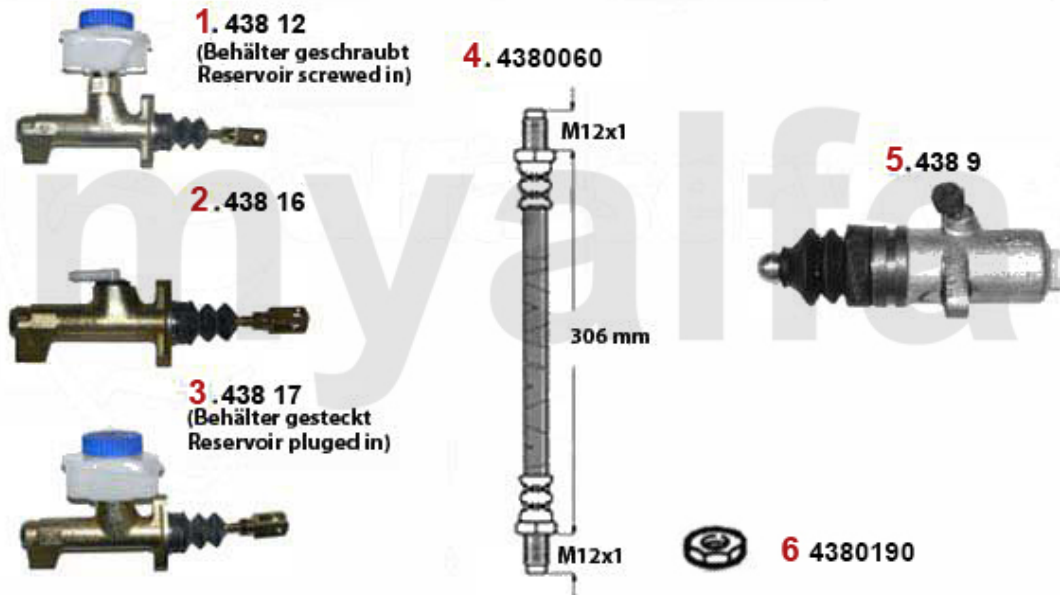

Kupplungsbetätigung/Clutch Actuation Alfetta

1	43812	OE. 60730497 CLUTCH CYLINDER WITH SCREWED RESERVOIR (116)	SEK1,163.70
2	43816	OE. 60518194 CLUTCH MASTER CYLINDER 116 1983>	SEK991.09
3	43817	OE. 60723874 CLUTCH CYLINDER WITH PLUG IN RESERVOIR (116)	SEK1,136.78
4	4380060	CLUTCH FLEXI HOSE	SEK230.88
4	4380090	STEEL FLEX CLUTCH HOSE	SEK535.16
5	4389	OE. 60547341 CLUTCH SLEEVE CYLINDER	SEK757.85
6	4380190	NUT CLUTCH FLEXI HOSE	SEK38.43