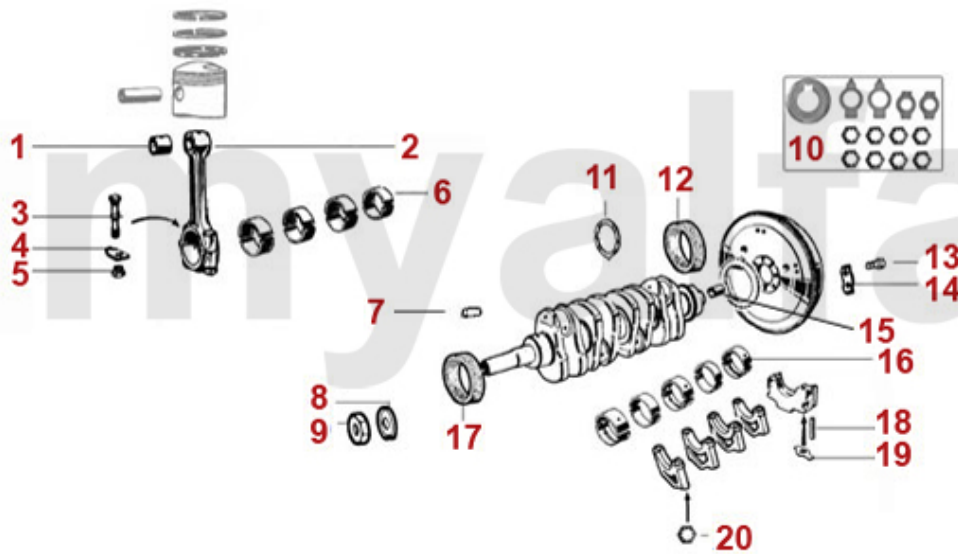

Lager/Bearings Alfetta (116)

1	2261120	SMALL END BEARING 1600 - 2000	SEK239.07
2	2130130	CON ROD 1600 USED (PLEASE SUBMIT THE WEIGHT YOU NEED)	On request
2	2130140	CON ROD 1750 USED (PLEASE SUBMIT THE WEIGHT YOU NEED)	On request
2	2130150	CON ROD 2000 NEW	SEK1,504.05
3	2261050	CON ROD BOLT SET (2PC) 1750-2000 ALSO POSSIBLE FOR 1600	SEK231.99
4	2261390	TAB WASHER CON ROD NUT (SET 2 PCS) 1600-1750	SEK30.25
5	2261080	CON ROD NUT 1600-2000	SEK57.17
6	2260200	BIG END BEARINGS (Set) 1600-2000 1. OVERSIZE 0,10	SEK722.89
6	2260220	BIG END BEARINGS (Set) 1600-2000 2. OVERSIZE 0,20	SEK722.89
6	2260780	BIG END BEARINGS (Set) 1600-2000 3. OVERSIZE 0.30	SEK722.89
6	2260180	BIG END BEARINGS (Set) 1600-2000 STANDARD	SEK722.89
6	2260150	CON ROD BEARINGS SET KING XP RACING 1600-2000, STD	SEK1,364.19
7	2280950	ALUMINIUM PLUG CRANKSHAFT (SET 6 PCS) 6 mm DIAMETER	SEK139.86
7	2280960	ALUMINIUM PLUG CRANKSHAFT (SET 6 PCS) 6,25 mm	SEK139.86
8	2280970	TAB WASHER CRANK PULLEY NUT	SEK60.63
9	2280940	CRANK PULLEY NUT 1963-89	SEK227.41
10	2282730	TAB WASHER SET 13 PIECES MAIN BEARING / CAMSHAFT / PULLEY	SEK250.72
11	2240810	SET THRUST WASHERS - 101/105/115/116/75/155/164 - STANDARD	SEK250.72
11	2240820	THRUST WASHER SET - 101/105/115/116/75/155/164 - 0.005	SEK332.31
11	2240830	THRUST WASHER SET - 101/105/115/116/75/155/164 - 0.010	SEK320.65
12	2330230	OIL SEAL CRANK SHAFT REAR 82/105/12 750/101/105/115/116 UP TO 1989, OEM QUALITY	SEK383.64
13	4211550	SCREW FLYWHEEL 6 HOLE	SEK57.72
13	4211560	SCREW FLYWHEEL 8 HOLE	SEK68.82
14	4211500	TAB WASHER SCREW FLYWHEEL (SET 4 PCS) 8 HOLE	SEK115.44
15	2251110	CRANK SPIGOT BUSH 24 mm	SEK127.10
15	2251100	CRANK SPIGOT BUSH 20 mm / 1750 ccm	SEK127.10
16	2250100	MAIN BEARINGS (Set) 1300-2000 - 1. OVERSIZE 0,10	SEK873.29
16	2250110	MAIN BEARINGS (Set) 1300-2000 2. OVERSIZE 0,20	SEK873.29