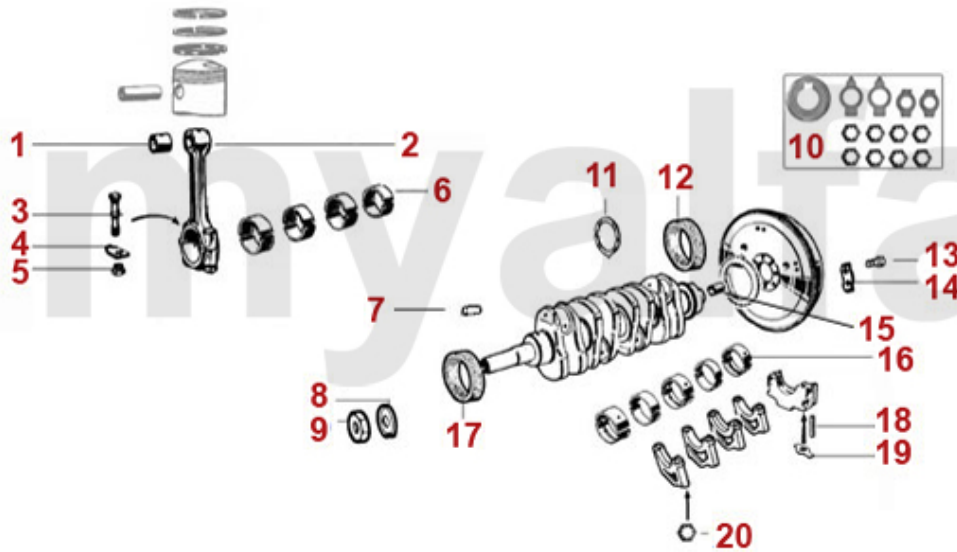

Lager/Bearings Alfetta (116)

1	2261120	SMALL END BEARING 1600 - 2000	SEK239.07
2	2130130	CON ROD 1600 USED (PLEASE SUBMIT THE WEIGHT YOU NEED)	On request
2	2130140	CON ROD 1750 USED (PLEASE SUBMIT THE WEIGHT YOU NEED)	On request
2	2130150	CON ROD 2000 NEW	SEK1,504.05
3	2261050	CON ROD BOLT SET (2PC) 1750-2000 ALSO POSSIBLE FOR 1600	SEK231.99
4	2261390	TAB WASHER CON ROD NUT (SET 2 PCS) 1600-1750	SEK30.25
5	2261080	CON ROD NUT 1600-2000	SEK57.17
6	2260200	BIG END BEARINGS (Set) 1600-2000 1. OVERSIZE 0,10	SEK722.89
6	2260220	BIG END BEARINGS (Set) 1600-2000 2. OVERSIZE 0,20	SEK722.89
6	2260780	BIG END BEARINGS (Set) 1600-2000 3. OVERSIZE 0.30	SEK722.89
6	2260180	BIG END BEARINGS (Set) 1600-2000 STANDARD	SEK722.89
6	2260150	CON ROD BEARINGS SET KING XP RACING 1600-2000, STD	SEK1,364.19
7	2280950	ALUMINIUM PLUG CRANKSHAFT (SET 6 PCS) 6 mm DIAMETER	SEK139.86
7	2280960	ALUMINIUM PLUG CRANKSHAFT (SET 6 PCS) 6,25 mm	SEK139.86
8	2280970	TAB WASHER CRANK PULLEY NUT	SEK60.63
9	2280940	CRANK PULLEY NUT 1963-89	SEK227.41
10	2282730	TAB WASHER SET 13 PIECES MAIN BEARING / CAMSHAFT / PULLEY	SEK250.72
11	2240810	SET THRUST WASHERS - 101/105/115/116/75/155/164 - STANDARD	SEK250.72
11	2240820	THRUST WASHER SET - 101/105/115/116/75/155/164 - 0.005	SEK332.31
11	2240830	THRUST WASHER SET - 101/105/115/116/75/155/164 - 0.010	SEK320.65
12	2330230	OIL SEAL CRANK SHAFT REAR 82/105/12 750/101/105/115/116 UP TO 1989, OEM QUALITY	SEK383.64
13	4211550	SCREW FLYWHEEL 6 HOLE	SEK57.72
13	4211560	SCREW FLYWHEEL 8 HOLE	SEK68.82
14	4211500	TAB WASHER SCREW FLYWHEEL (SET 4 PCS) 8 HOLE	SEK115.44
15	2251110	CRANK SPIGOT BUSH 24 mm	SEK127.10
15	2251100	CRANK SPIGOT BUSH 20 mm / 1750 ccm	SEK127.10
16	2250100	MAIN BEARINGS (Set) 1300-2000 - 1. OVERSIZE 0,10	SEK873.29
16	2250110	MAIN BEARINGS (Set) 1300-2000 2. OVERSIZE 0,20	SEK873.29