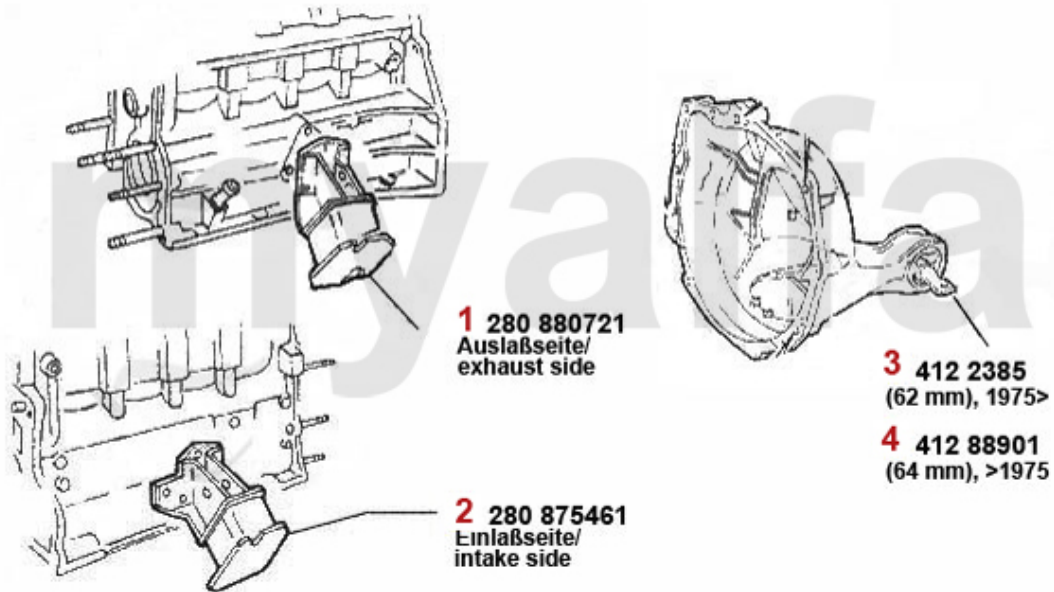

# Motorlager/Engine Mount Alfetta

1	28080721	OE. 60723675 ENGINE MOUNT LEFT 116 4-CYL.	SEK685.56
2	28075461	OE. 60521085 ENGINE MOUNT RIGHT 116 4-CYL.	SEK685.56
3	4122385	OE. 60522199 ENGINE MOUNT REAR 4 CYL.	SEK378.93
4	41288901	REAR ENGINE MOUNT ALFETTA GIULIETTA >1975 (64mm)	SEK460.51