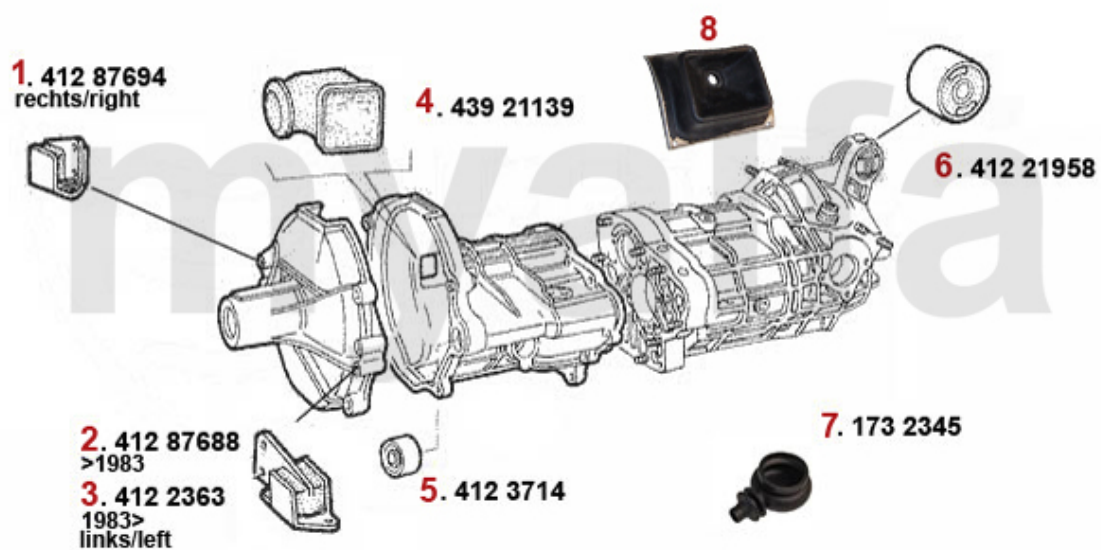

Getriebeaufhängung/Gear Mount Alfetta

1	41287694	OE. 60521143 GEAR MOUNT 116 4-CYLINDER RIGHT	SEK406.95
2	41287688	OE. 60723913 GEAR MOUNT 116, 4-CYL LEFT SIDE, >1983	SEK406.95
3	4122363	OE. 60701586 GEAR MOUNT 116 4-CYLINDER LEFT	SEK406.95
4	43921139	OE. 60521139 GROMMET FOR RELEASE LEVER	SEK162.06
5	4123714	OE. 60523039 GEAR SHIFT BUSH AT TRANSMISSION	SEK320.65
6	41221958	OE. 60521958 TRANSMISSION MOUNT 75, 90, RZ SZ, ALFETTA, GIULIETTA, GTV (116)	SEK348.68
7	1732345	OE. 60724284 LOWER COWLING GEAR LEVER ALFETTA, GIULIETTA,	SEK208.68