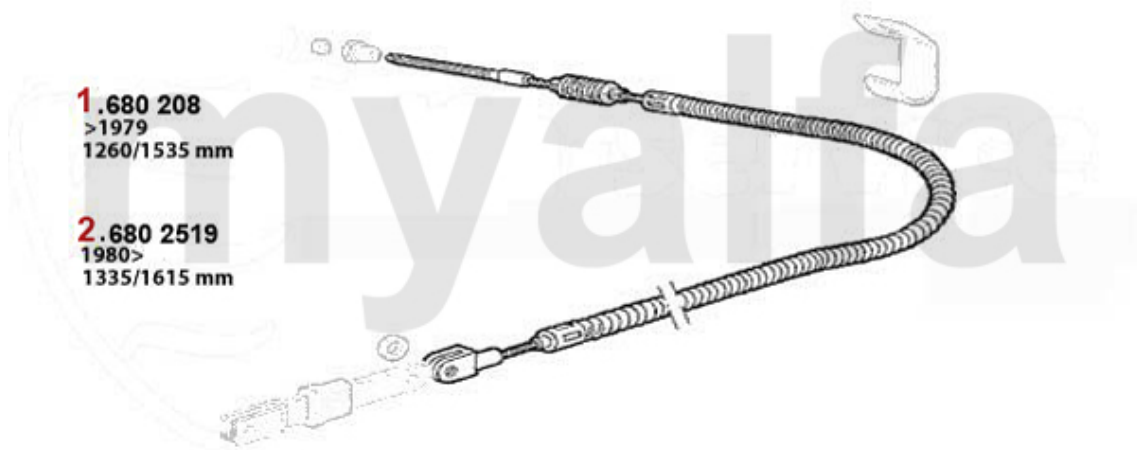

SEK309.00

2 67610084 OE. 71736935 BRAKE HOSE

SEK277.50

3 67616851 OE. 60728512 BRAKEHOSE REAR 116 > 1983

SEK309.00

4 67616868 OE. 60522547 REAR BRAKE HOSE GTV6 FROM 1981, GTV (916) 1.8
TS

SEK263.49

Handbremsseil/Brake Cable Alfetta