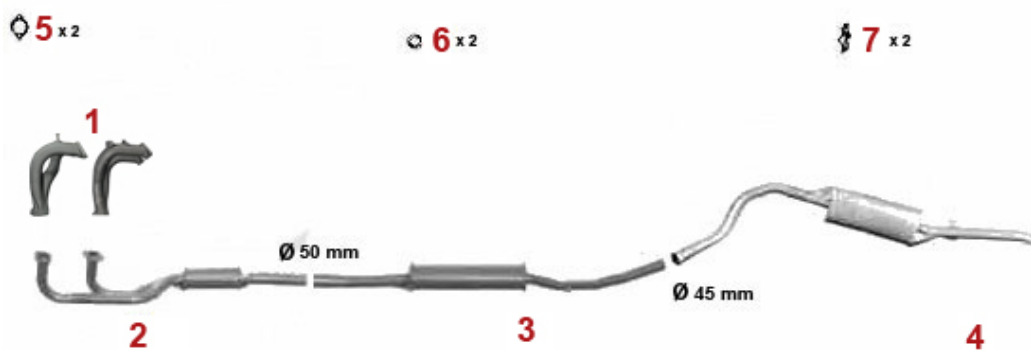

Abgasanlage/Exhaust System Alfetta 1.8

Alfetta (116) 1.8 89/90 KW

1974 - 85

1	31121084	OE. 60521084 EXHAUST MANIFOLD 116 4-CYLINDER 2+3	On request
1	31121536	OE. 60521536 EXHAUST MANIFOLD 116 4-CYLINDER 1+4	On request
2	33203603	PRE-SILENCER ALFETTA 1.8 2.0 1st SERIES 1972-1978	SEK1,661.53
2	33201803	OE. 60730546 FRONT MUFFLER	SEK1,895.88
3	34103576	OE. 60727295 MIDDLE SILENCER ALFETTA 1st SERIES 1972-1978	SEK2,087.08
4	35103507	OE. 60724252 REAR SILENCER ALFETTA BERLINA 1.SERIES	SEK2,553.42
4	35103907	OE. 60730548 REAR SILENCER	SEK1,329.23
5	38094413	OE. 60777697 GASKET	SEK80.48
6	38091011	OE. 60521386 RUBBER RING	SEK26.78
7	38091024	OE. 60521407 EXHAUST RUBBER MOUNT	SEK54.81