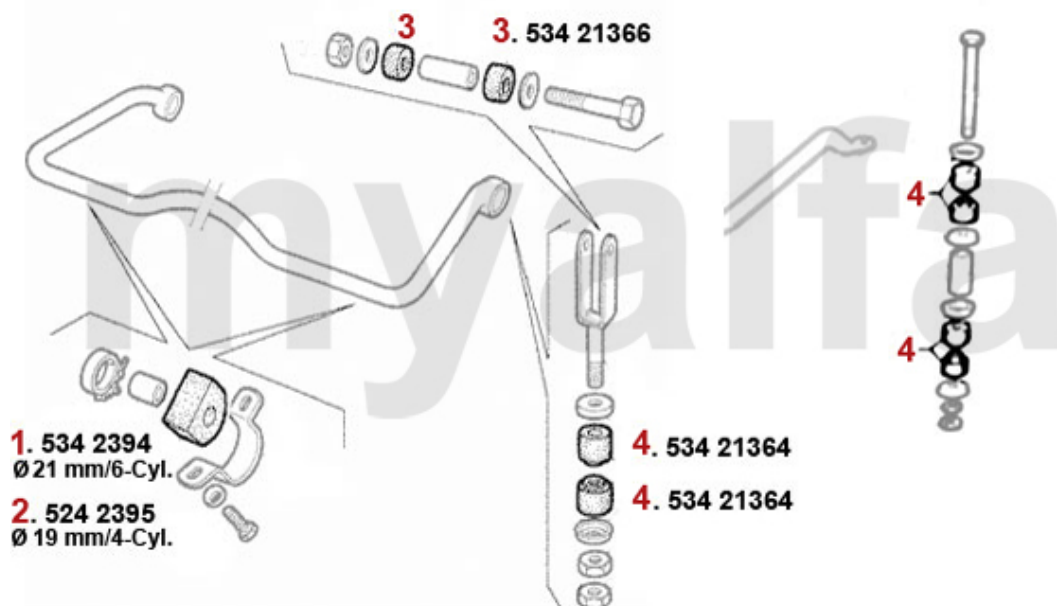

Stabilisator hinten/Stabilizer rear Alfetta (116)

1	5342394	SET ANTI-ROLL BAR RUBBER REAR ALFETTA,GIULIETTA, 75 (21mm)	SEK343.96
2	5242395	SET ANTI-ROLL BAR RUBBER REAR 75 1.6-1.8 ie (19mm) SUPERFLEX	SEK309.00
3	53421366	OE. 60521366 STABILIZER BUSH 75 ,90, ALFETTA, GTV6 (116), GIULIETTA	SEK71.18
4	53421364	OE. 60521364 TIE ROD BUSH ALFETTA, GIULIETTA, GTV6 (116), 75	SEK45.51