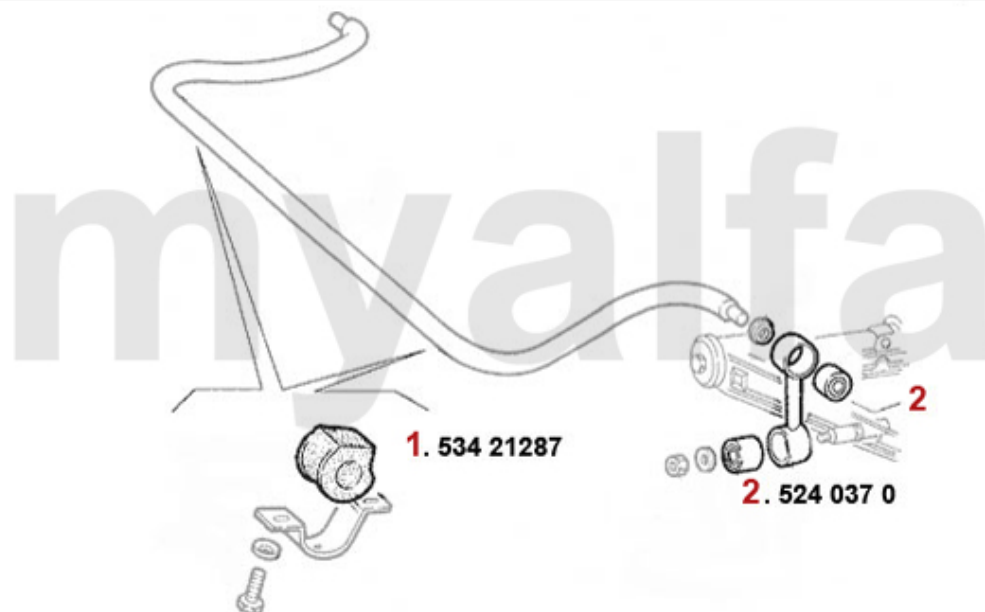

1	5341970	SET SUPERFLEX BUSHES 116 REAR AXLE TORSION BAR	SEK1,387.50
1	53487492	OE. 60521328 REAR AXLE MOUNT 75, Alfetta, Giulietta, GTV6, RZ/SZ	SEK111.97
2	53421327	OE. 60521327 BUSH	SEK204.10
3	53488248	OE. 60700773 FRONT BUSHING DEDION TRANSAXLE, 4-CYLINDER (NOT TWIN SPARK)	On request
3	5340100	FRONT DEDION BUSH 45mm, 4-CYLINDER (NOT TWIN SPARK), STRENGTHENED, SUPERFLEX	SEK670.44
4	53433966	OE. 60533966 RING f. PANHARD/GEAR 116	On request
5	54122226	OE. 60522226 MOUNT FOR REAR AXLE FRAME RIGHT SIDE, GTV6, 75	SEK1,026.06
6	54122225	OE. 60522225 MOUNT FOR REAR AXLE FRAME LEFT SIDE, GTV6, 75	SEK1,026.06
7	51421323	OE.60521323 TORSION BAR 116	On request

Stabilisator vorne/Stabilizer front Alfetta (116)

1 53421287 ANTI ROLL BAR RUBBER FRONT SET (2) 22MM ALFETTA,
GIULIETTA, GTV6, 75

SEK185.37

2 5240370 FRONT UPPER ANTI ROLL BAR DROP LINK BUSH 30 mm

SEK115.44