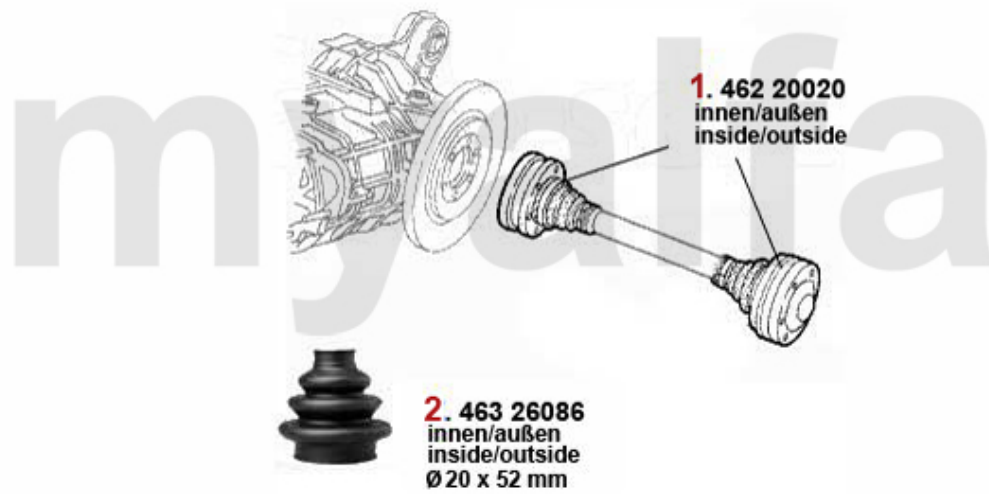

Seitenwelle/Side Shaft Alfetta 1.6/1.8/2.0

---

1 46220020 INNER/OUTER DRIVESHAFT JOINT 116 4-CYLINDER

SEK1,620.60

2 46326086 OE. 60729242 SIDE SHAFT BOOT SET inside/outside 116-4Cyl.

SEK346.88

1	51921363	REAR SPRING UPPER RUBBER OE. 60521363	SEK178.43
2	51821362	METAL SEAT REAR SPRING LOWER / UPPER Alfetta / GT/V 4/6 / 75	SEK103.79
3	5164120	REAR SPORT SPRINGS 30 MM LOWER 75, GTV (116)	SEK2,447.41
4	51921364	REAR SPRING LOWER RUBBER OE. 60701036	SEK221.58