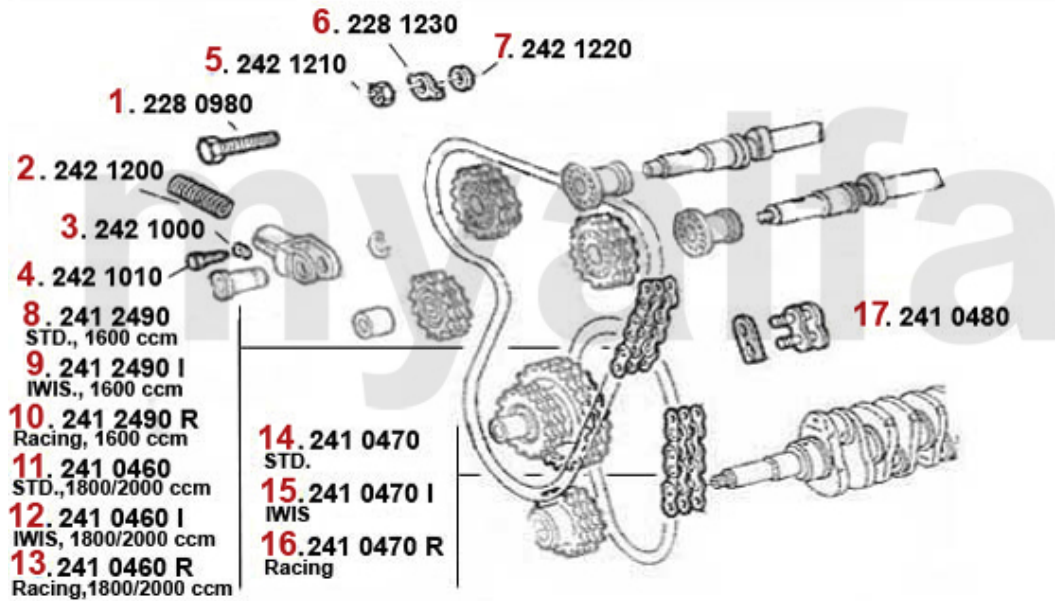

Steuerkette/Timing Chain Alfetta

1	2280980	SAFETY SCREW CAMSHAFT	SEK40.79
2	2421200	CHAIN TENSIONER SPRING	SEK86.30
3	2421000	CHAIN TENSIONER LOCKING BLOCK	SEK64.10
4	2421010	CHAIN TENSIONER SCREW	SEK80.48
5	2421210	NUT TIMING CHAIN SPROCKET	SEK25.67
6	2281230	TAB WASHER CAMSHAFT	SEK29.14
7	2421220	WASHER TIMING CHAIN SPROCKET	On request
8	2412490	TOP TIMING CHAIN 1600 WITH LINK	SEK496.73
9	2412490I	TIMING CHAIN IWIS 1600 LONG WITH LINK	SEK931.57
10	2412490R	TIMING CHAIN 1600 IWIS RACING	SEK1,107.64
11	2410460	TOP TIMING CHAIN 1750-2000 WITH LINK	SEK496.73
12	2410460I	TIMING CHAIN IWIS 1750-2000 WITH LINK	SEK1,037.71
13	2410460R	TIMING CHAIN 1750/2000 IWIS RACING	SEK1,107.64
14	2410470	BOTTOM TIMING CHAIN 1300-2000 WITHOUT LINK	SEK320.65
15	2410470I	TIMING CHAIN IWIS 1300-2000 SHORT ENDLESS	SEK553.89
16	2410470R	TIMING CHAIN 1300 -2000 SHORT IWIS RACING	SEK676.27
17	2410480	TIMING CHAIN LINK	SEK87.41