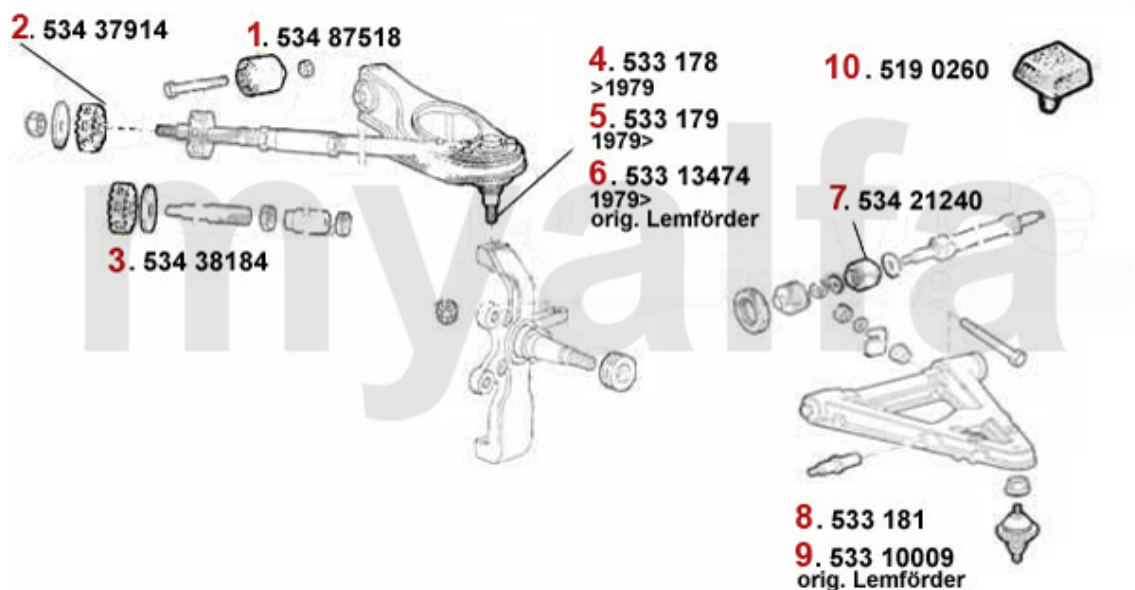

Aufhängung/Attachment Alfetta vorne/front

1	53487518	OE. 60521269 FRONT WISHBONE BUSH 75,GTV6 (116) RZ/SZ	SEK138.75
2	53437914	OE. 60521263 RUBBER 75, GTV6 (116)	SEK52.45
3	53438184	OE. 60521264 RUBBER 75, GTV6	SEK52.45
4	533178	OE.60521243 UPPER BALL JOINT 116	SEK454.68
5	533179	OE. 60728728 UPPER BALL JOINT 116	SEK454.68
6	53313474	OE. 60728429 Front upper ball joint LMI	On request
7	53421240	OE. 60521240 LOWER ARM BUSH 116 FA	SEK485.63
8	533181	OE. 60521236 LOWER BALL JOINT 116	SEK500.19
9	53310009	OE. 60521236/7 LOWER BALL JOINT LEMFÖRDER	On request
10	5190260	UPPER BUMP STOP 1969-93	SEK103.79