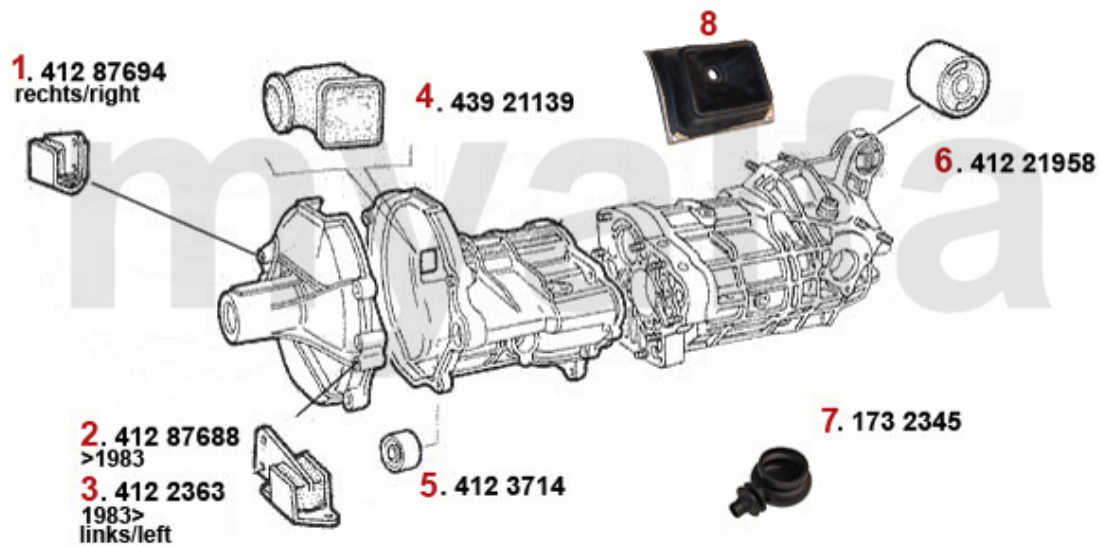

# Abgasanlage/Exhaustsystem Alfetta 2.4 TD

Alfetta (116) 2.4 Turbodiesel 70 KW

1983 - 85

1	33104201	DOWNPIPE ALFETTA,GIULIETTA 1983-85 2.0,2.4 TD (ORIGINAL 1PIECE WITH MIDDLE SILENCER)	On request
2	34104176	MIDDLE SILENCER ALFETTA, GIULIETTA 2.0.2.4 TD 1979-85	On request
3	35104177	MUFFLER ALFETTA 2.0/2.4 TD 1979-85	SEK1,072.68
4	38091011	OE. 60521386 RUBBER RING	SEK26.78
5	38091024	OE. 60521407 EXHAUST RUBBER MOUNT	SEK54.81