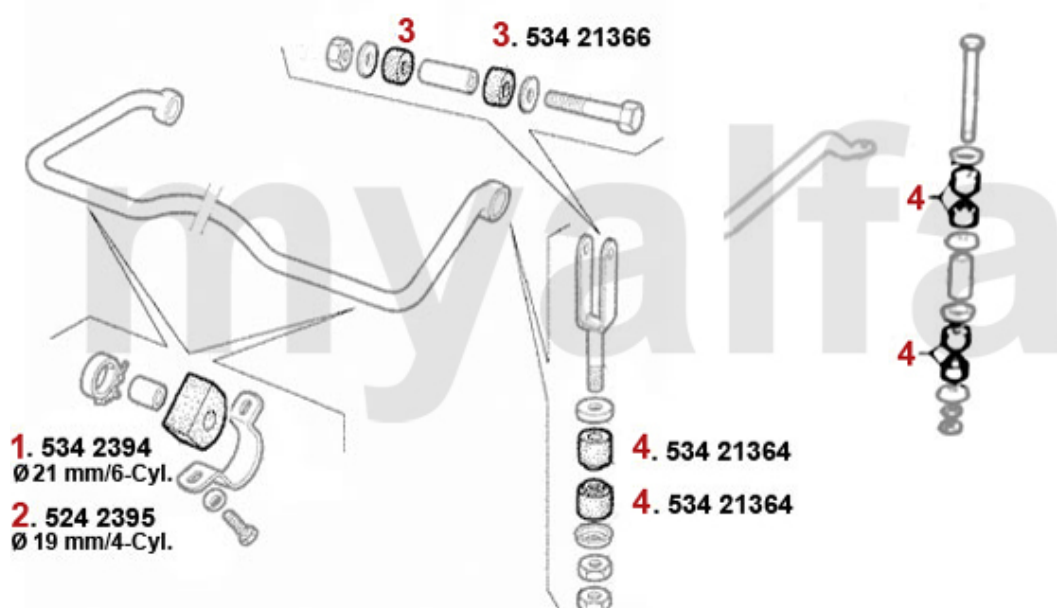

Stabilisator hinten/Stabilizer rear Alfetta (116)

1	5342394	SET ANTI-ROLL BAR RUBBER REAR ALFETTA,GIULIETTA, 75 (21mm)	SEK343.96
2	5242395	SET ANTI-ROLL BAR RUBBER REAR 75 1.6-1.8 ie (19mm) SUPERFLEX	SEK309.00
3	53421366	OE. 60521366 STABILIZER BUSH 75 ,90, ALFETTA, GTV6 (116), GIULIETTA	SEK71.18
4	53421364	OE. 60521364 TIE ROD BUSH ALFETTA, GIULIETTA, GTV6 (116), 75	SEK45.51