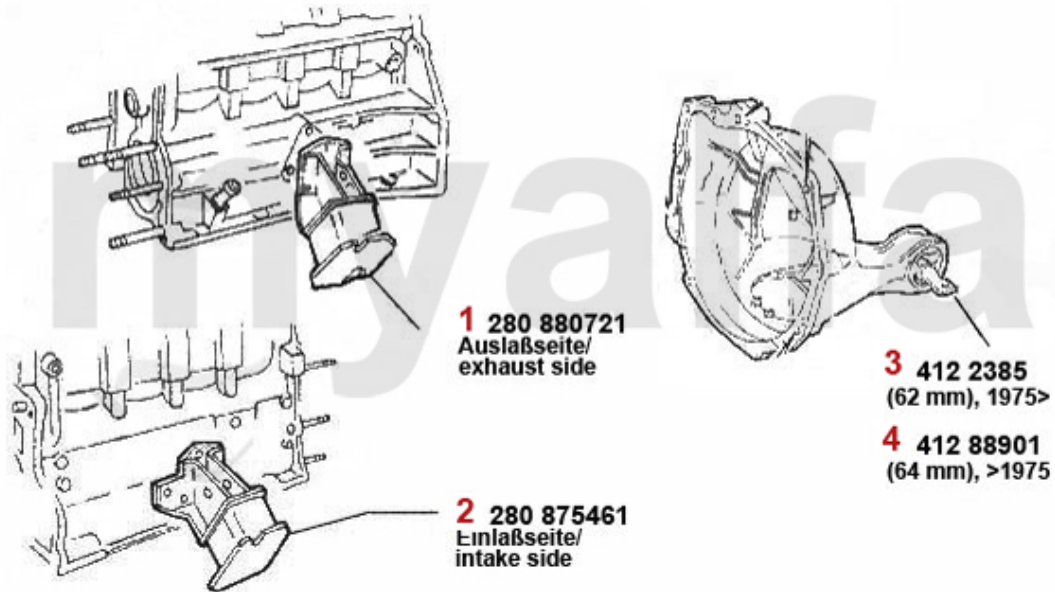

Motorlager/Engine Mount Alfetta

1	28080721	OE. 60723675 ENGINE MOUNT LEFT 116 4-CYL.	SEK685.56
2	28075461	OE. 60521085 ENGINE MOUNT RIGHT 116 4-CYL.	SEK685.56
3	4122385	OE. 60522199 ENGINE MOUNT REAR 4 CYL.	SEK378.93
4	41288901	REAR ENGINE MOUNT ALFETTA GIULIETTA >1975 (64mm)	SEK460.51