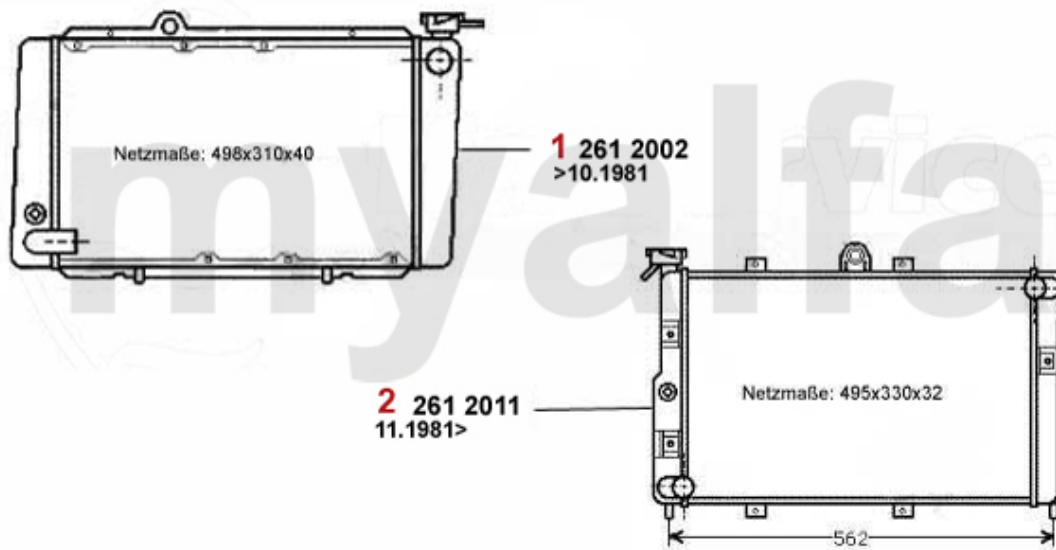

Kühler/Radiator Alfetta 1.6

1 2612002 Motorkühler Alfetta 1.6/1.8 Bj. 75- 84,2.0 Bj. 77-84,GTV (116) 2.0
ACHTUNG: auf Netzmaße a

On request

2 2612011 Motorkühler Alfetta 1.6 Bj. 75-84 G iulietta 1.3/1.6 Bj. 10.77>
ACHTUNG: auf Netzmaße acht

On request