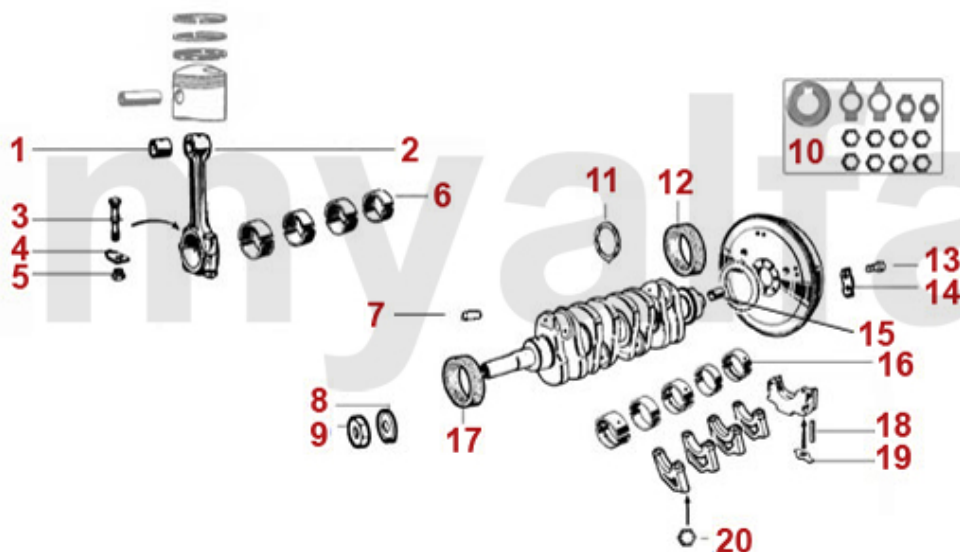

Lager/Bearings Alfetta (116)

1	2261120	SMALL END BEARING 1600 - 2000	SEK239.07
2	2130130	CON ROD 1600 USED (PLEASE SUBMIT THE WEIGHT YOU NEED)	On request
2	2130140	CON ROD 1750 USED (PLEASE SUBMIT THE WEIGHT YOU NEED)	On request
2	2130150	CON ROD 2000 NEW	SEK1,504.05
3	2261050	CON ROD BOLT SET (2PC) 1750-2000 ALSO POSSIBLE FOR 1600	SEK231.99
4	2261390	TAB WASHER CON ROD NUT (SET 2 PCS) 1600-1750	SEK30.25
5	2261080	CON ROD NUT 1600-2000	SEK57.17
6	2260200	BIG END BEARINGS (Set) 1600-2000 1. OVERSIZE 0,10	SEK722.89
6	2260220	BIG END BEARINGS (Set) 1600-2000 2. OVERSIZE 0,20	SEK722.89
6	2260780	BIG END BEARINGS (Set) 1600-2000 3. OVERSIZE 0.30	SEK722.89
6	2260180	BIG END BEARINGS (Set) 1600-2000 STANDARD	SEK722.89
6	2260150	CON ROD BEARINGS SET KING XP RACING 1600-2000, STD	SEK1,364.19
7	2280950	ALUMINIUM PLUG CRANKSHAFT (SET 6 PCS) 6 mm DIAMETER	SEK139.86
7	2280960	ALUMINIUM PLUG CRANKSHAFT (SET 6 PCS) 6,25 mm	SEK139.86
8	2280970	TAB WASHER CRANK PULLEY NUT	SEK60.63
9	2280940	CRANK PULLEY NUT 1963-89	SEK227.41
10	2282730	TAB WASHER SET 13 PIECES MAIN BEARING / CAMSHAFT / PULLEY	SEK250.72
11	2240810	SET THRUST WASHERS - 101/105/115/116/75/155/164 - STANDARD	SEK250.72
11	2240820	THRUST WASHER SET - 101/105/115/116/75/155/164 - 0.005	SEK332.31
11	2240830	THRUST WASHER SET - 101/105/115/116/75/155/164 - 0.010	SEK320.65
12	2330230	OIL SEAL CRANK SHAFT REAR 82/105/12 750/101/105/115/116 UP TO 1989, OEM QUALITY	SEK383.64
13	4211550	SCREW FLYWHEEL 6 HOLE	SEK57.72
13	4211560	SCREW FLYWHEEL 8 HOLE	SEK68.82
14	4211500	TAB WASHER SCREW FLYWHEEL (SET 4 PCS) 8 HOLE	SEK115.44
15	2251110	CRANK SPIGOT BUSH 24 mm	SEK127.10
15	2251100	CRANK SPIGOT BUSH 20 mm / 1750 ccm	SEK127.10
16	2250100	MAIN BEARINGS (Set) 1300-2000 - 1. OVERSIZE 0,10	SEK873.29
16	2250110	MAIN BEARINGS (Set) 1300-2000 2. OVERSIZE 0,20	SEK873.29