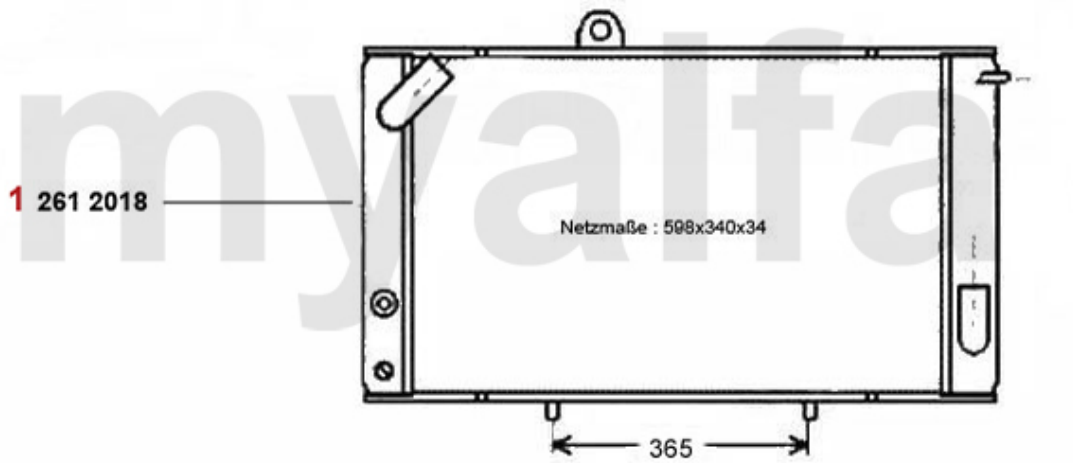

Kühler/Radiator Alfetta 2.4 TD

---

1 2612018 Motorkühler Alfetta 2.4 TD

On request

1	26624264	UPPER RADIATOR HOSE ALFETTA 1st SERIES >1981	SEK337.02
2	2660170	RADIATOR HOSE THERMOSTAT/ WATER PUMP CARBURETTOR MODELS	SEK173.72
3	26624262	LOWER RADIATOR HOSE ALFETTA 1st SERIES >1981	SEK326.48
4	2680060	RADIATOR CAP SQUARE TYPE MODELS WITH EXPANSION TANK	SEK145.69