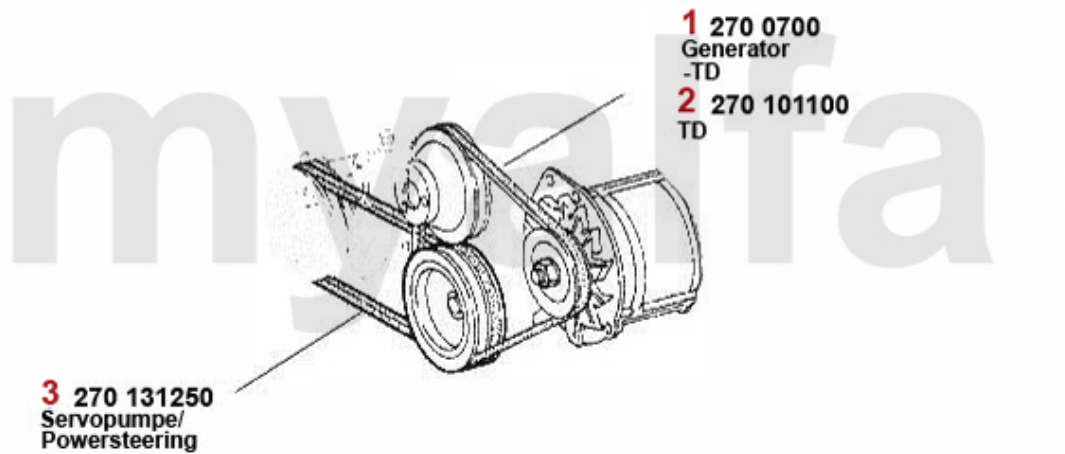

Keilriemen/V-Belt Alfetta

1	2700700	V-BELT 9.5x825	SEK103.79
2	27001100	V-BELT 9.5x1100 ALFETTA 75,90 2.4 TD	On request
3	27031250	V-BELT 12.5x1250 ALFETTA, GIULIETTA,GTV (116) 4-CYLINDERCLIMATE COMPRESSOR	SEK244.89