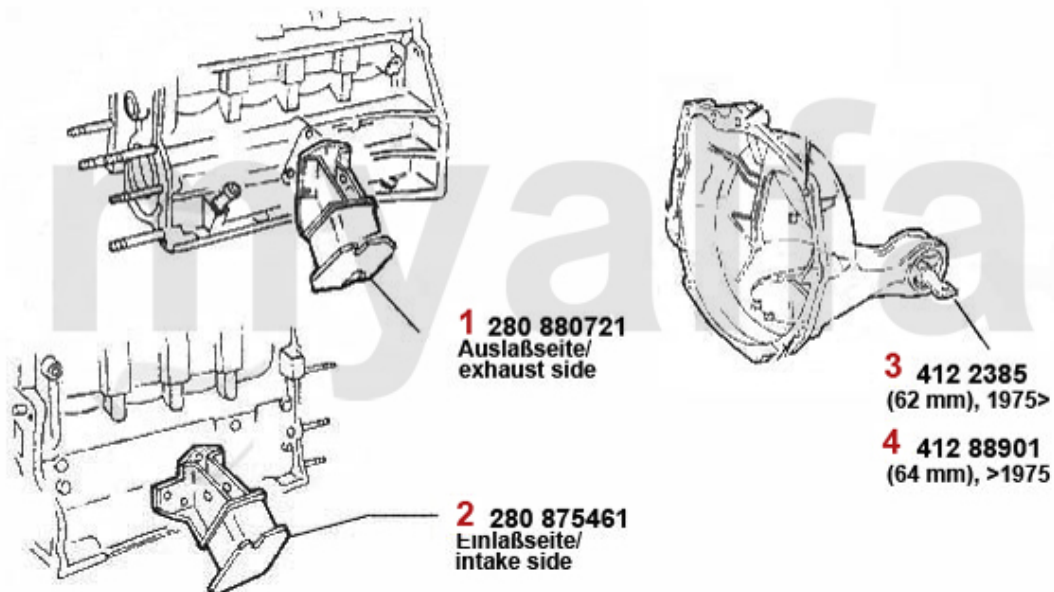

# Motorlager/Engine Mount Alfetta

1	28080721	OE. 60723675 ENGINE MOUNT LEFT 116 4-CYL.	SEK685.56
2	28075461	OE. 60521085 ENGINE MOUNT RIGHT 116 4-CYL.	SEK685.56
3	4122385	OE. 60522199 ENGINE MOUNT REAR 4 CYL.	SEK378.93
4	41288901	REAR ENGINE MOUNT ALFETTA GIULIETTA >1975 (64mm)	SEK460.51