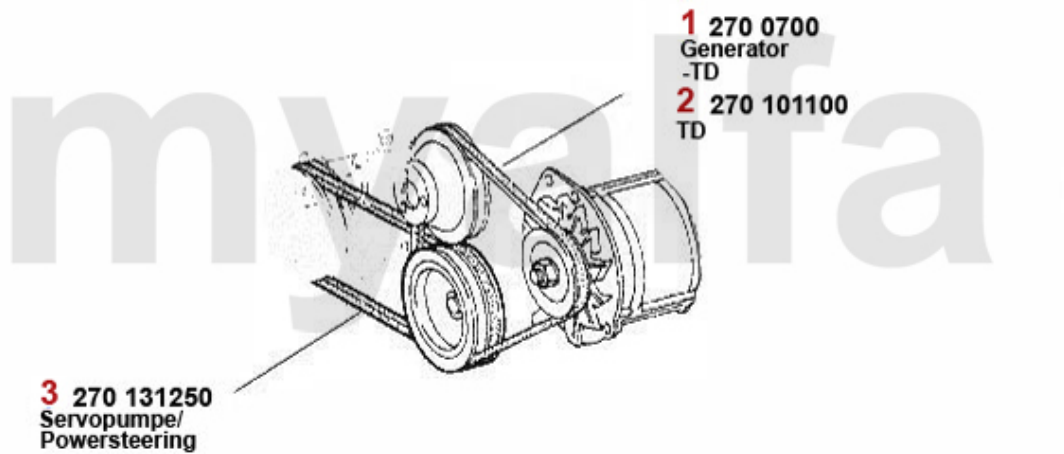

Keilriemen/V-Belt Alfetta

1	2700700	V-BELT 9.5x825	SEK103.79
2	27001100	V-BELT 9.5x1100 ALFETTA 75,90 2.4 TD	On request
3	27031250	V-BELT 12.5x1250 ALFETTA, GIULIETTA,GTV (116) 4-CYLINDERCLIMATE COMPRESSOR	SEK244.89