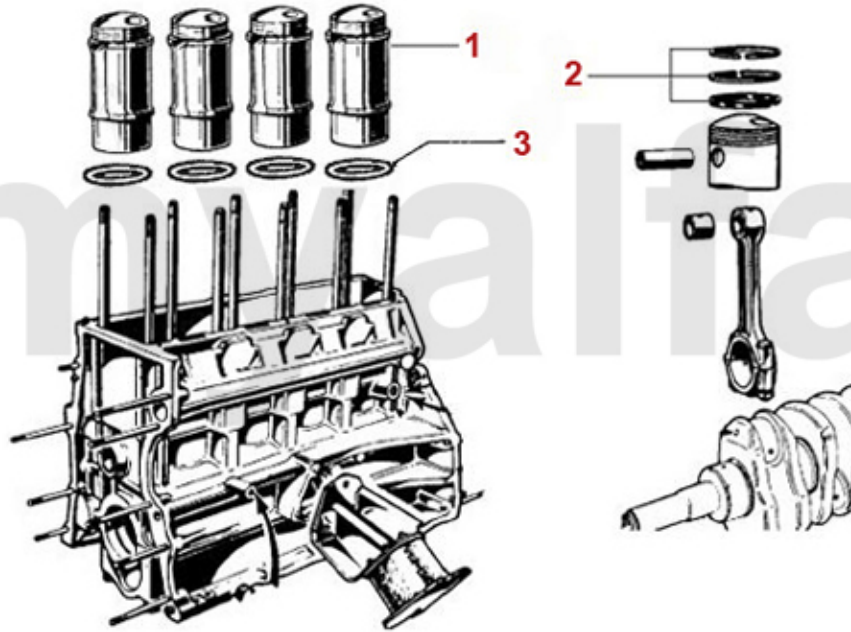

Kolben/Pistons Alfetta (116)

1	2212215	PISTON / LINER 2000 CARBURETTOR	SEK1,690.67
1	2212235	PISTON / LINER 2000 HIGH COMPRESSION 10,4 : 1	SEK1,853.84
1	2212195	PISTON / LINER 1600	SEK1,620.74
1	2212205	PISTON / LINER 1750	SEK1,620.74
1	2212245	PISTON / LINER 2000 MOTRONIC	SEK1,970.53
1	2212295	PISTON LINER 1600 FORGED, MAHLE	SEK4,488.98
2	2281135	SET PISTON RINGS 1300 1.5/1.75/4.0mm (FOR 1 PISTON)	SEK430.26
2	2282715	SET PISTON RINGS 1600 1.5/1.75/3.5mm (FOR 1 PISTON)	On request
2	2280915	SET PISTON RINGS 1600 1.5/1.75/4.0mm (FOR 1 PISTON)	SEK412.78
2	2282235	SET PISTON RINGS 1750 1.5/1.75/3.5mm (FOR 1 PISTON)	SEK453.57
2	2282245	SET PISTON RINGS 1750 1.5/1.75/4.0mm (FOR 1 PISTON)	SEK454.68
2	2282935	SET PISTON RINGS 2000 1.5/1.75/4.0mm (FOR 1 PISTON)	SEK454.68
2	2280925	SET PISTON RINGS 2000 1.5/1.75/4.5mm (FOR 1 PISTON)	SEK426.80
3	2330880	O-RING LINER 1600/1750	SEK40.79
3	2330900	O-RING LINER 2000	SEK28.58