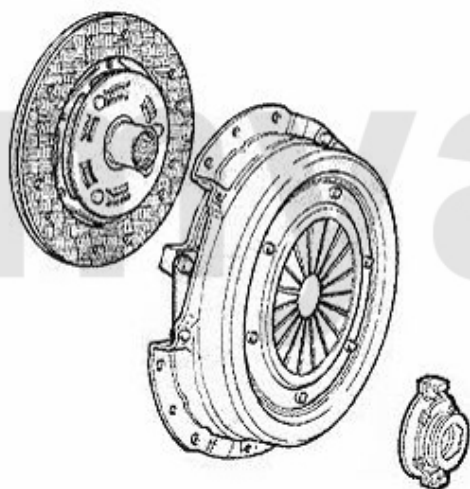

Kupplungs-Kit/Clutch Set GTV/4

---

1. 431 9003
Ø 215 mm
1.6/1.8/2.0

2. 436 24
Führungshülse/
guide bush

1	4319003	CLUTCH KIT, ALFETTA, GULIETTA,75, GTV (116), 1.6/1.8/2.0/IE/TS/TD 1974-1992	SEK4,069.26
2	43624	OE. 60522024 NEEDLE BEARING	SEK523.50