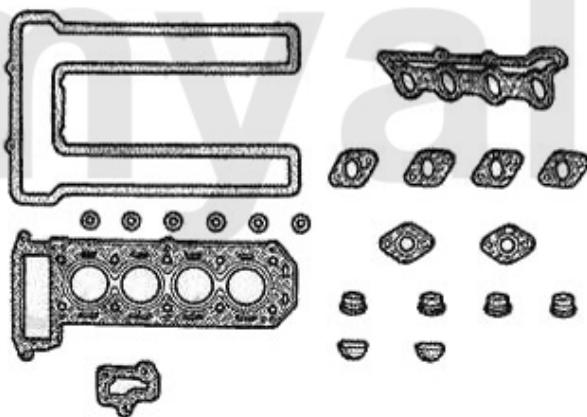

Kopfdichtsatz/Head Set GTV/4 (116) Vergaser/Carb.

Achtung/Attention:

Dichtsatz ohne Kopfdichtung, bitte separat bestellen! / Headset without HEADGASKET, please order separate!

1. 232 069 0
1300-2000 ccm

2. 232 357 20
1.8 Turbo

1 2321320 HEAD GASKET SET WITHOUT CYLINDER HEAD GASKET
CARBURETTOR FROM 1982 ON

SEK641.30

2 23235720 Kopfdichtsatz 1.8 Turbo

SEK1,853.84