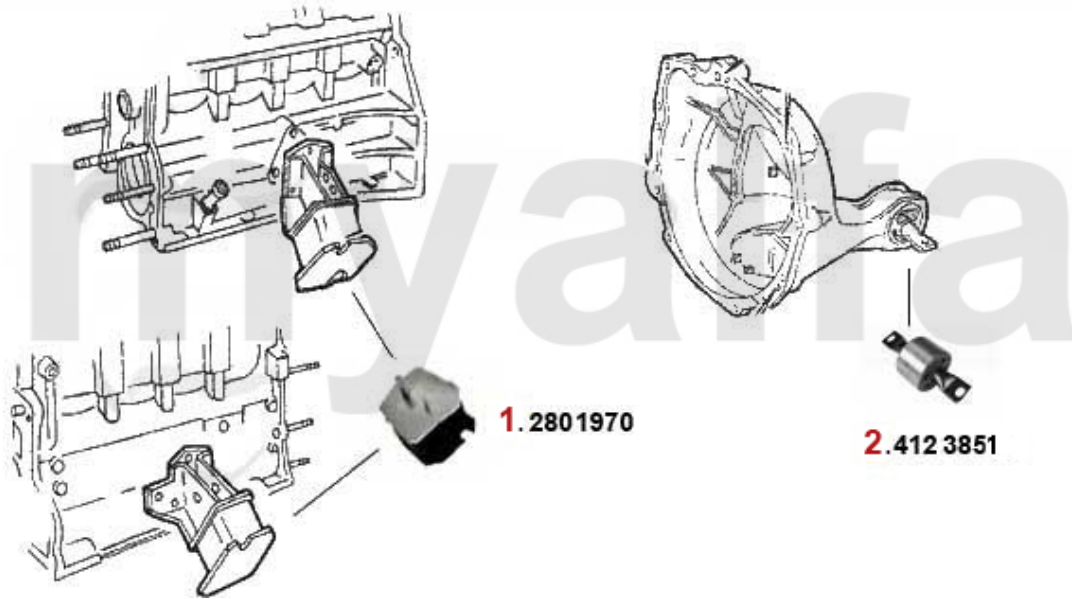

Motorlager/Engine Mount GTV/6 (116)

1	2801970	ENGINE MOUNT LEFT/RIGHT GTV6, 75 V6, RZ/SZ	SEK531.69
2	4123851	OE. 60522581 REAR ENGINE MOUNT75, 90, GTV6 (116), SZ,RZ (64 mm)	SEK425.55