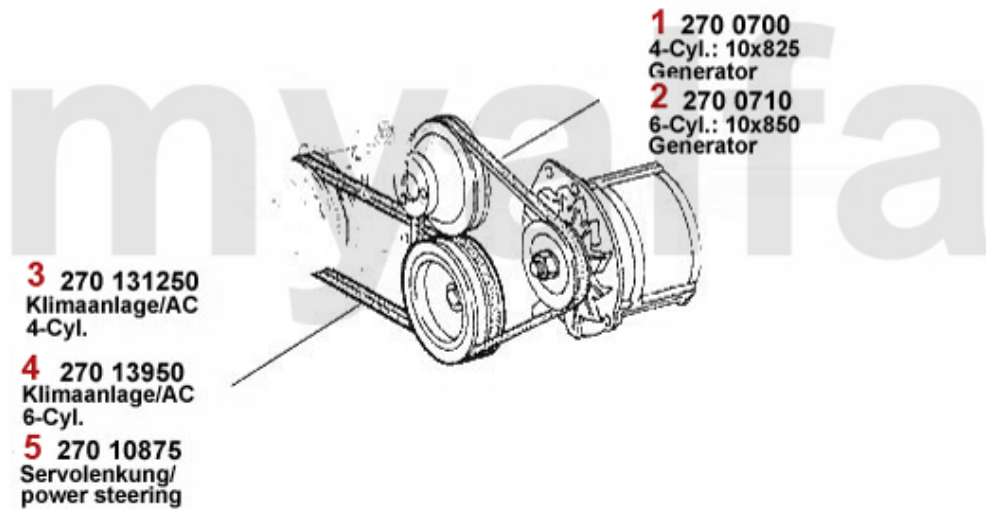

2 9111080 **CAR COVER ECOLINE GIULIA, RED**

SEK687.92

3 9112070 **CAR COVER MADE TO MEASURE ALFA ROMEO ALFETTA
GT/GTV/GTV 6 WITH BADGE, RED**

SEK1,970.53

Keilriemen/V-Belt GT/V4/6 (116)

1	2700700	V-BELT 9.5x825	SEK103.79
2	2700710	V-BELT 9,5x850	SEK104.34
3	27031250	V-BELT 12.5x1250 ALFETTA, GIULIETTA,GTV (116) 4-CYLINDERCLIMATE COMPRESSOR	SEK244.89
4	27013950	V-BELT OE. 60548814	SEK278.61
5	27010875	V-BELT 10x875 SUD/SPRINT, ARNA, 33 (905/907) GENERATOR, GTV6 (116) SERVO PUMP	SEK169.14