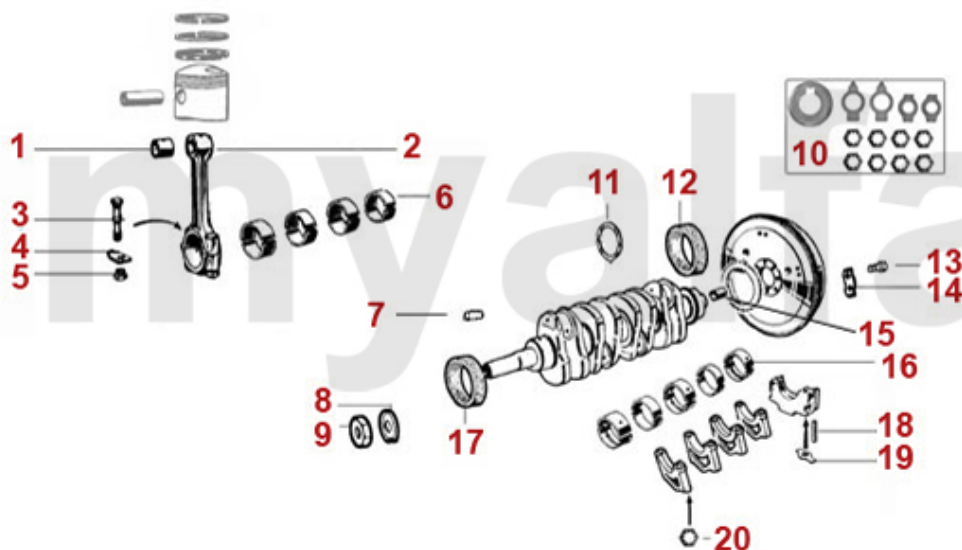

Lager/Bearings GT/V/4 (116)

1	2260150	CON ROD BEARINGS SET KING XP RACING 1600-2000, STD	SEK1,364.19
2	2130130	CON ROD 1600 USED (PLEASE SUBMIT THE WEIGHT YOU NEED)	On request
2	2130140	CON ROD 1750 USED (PLEASE SUBMIT THE WEIGHT YOU NEED)	On request
2	2130150	CON ROD 2000 NEW	SEK1,504.05
3	2261050	CON ROD BOLT SET (2PC) 1750-2000 ALSO POSSIBLE FOR 1600	SEK231.99
4	2261390	TAB WASHER CON ROD NUT (SET 2 PCS) 1600-1750	SEK30.25
5	2261080	CON ROD NUT 1600-2000	SEK57.17
6	2261120	SMALL END BEARING 1600 - 2000	SEK239.07
6	2260200	BIG END BEARINGS (Set) 1600-2000 1. OVERSIZE 0,10	SEK722.89
6	2260220	BIG END BEARINGS (Set) 1600-2000 2. OVERSIZE 0,20	SEK722.89
6	2260780	BIG END BEARINGS (Set) 1600-2000 3. OVERSIZE 0.30	SEK722.89
6	2260180	BIG END BEARINGS (Set) 1600-2000 STANDARD	SEK722.89
7	2280950	ALUMINIUM PLUG CRANKSHAFT (SET 6 PCS) 6 mm DIAMETER	SEK139.86
7	2280960	ALUMINIUM PLUG CRANKSHAFT (SET 6 PCS) 6,25 mm	SEK139.86
8	2280970	TAB WASHER CRANK PULLEY NUT	SEK60.63
9	2280940	CRANK PULLEY NUT 1963-89	SEK227.41
10	2282730	TAB WASHER SET 13 PIECES MAIN BEARING / CAMSHAFT / PULLEY	SEK250.72
11	2240810	SET THRUST WASHERS - 101/105/115/116/75/155/164 - STANDARD	SEK250.72
11	2240820	THRUST WASHER SET - 101/105/115/116/75/155/164 - 0.005	SEK332.31
11	2240830	THRUST WASHER SET - 101/105/115/116/75/155/164 - 0.010	SEK320.65
12	2330230	OIL SEAL CRANK SHAFT REAR 82/105/12 750/101/105/115/116 UP TO 1989, OEM QUALITY	SEK383.64
13	4211550	SCREW FLYWHEEL 6 HOLE	SEK57.72
13	4211560	SCREW FLYWHEEL 8 HOLE	SEK68.82
14	4211500	TAB WASHER SCREW FLYWHEEL (SET 4 PCS) 8 HOLE	SEK115.44
15	2251110	CRANK SPIGOT BUSH 24 mm	SEK127.10
15	2251100	CRANK SPIGOT BUSH 20 mm / 1750 ccm	SEK127.10
16	2250100	MAIN BEARINGS (Set) 1300-2000 - 1. OVERSIZE 0,10	SEK873.29
16	2250110	MAIN BEARINGS (Set) 1300-2000 2. OVERSIZE 0,20	SEK873.29