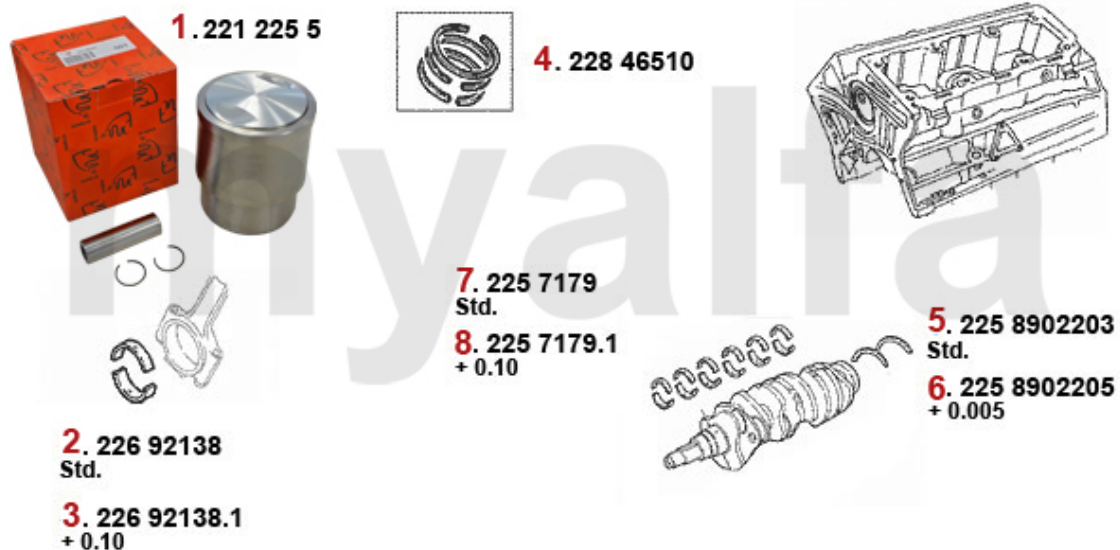

Kolben/Pistons GTV/6 (116)

1	2212255	PISTON/LINER 2.5 V6, 1980-97, 6, 75, 90, 155, 164, ALFETTA / GTV6	SEK2,069.60
2	22692138	OE. 60513381 CON BEARING SET STD 6-CYL.	SEK1,154.26
3	226138.1	OE. 60513381/2 ROD BEARING 1st OVERSIZE 6-Cyl.	SEK1,048.26
4	22846510	OE. 60735980 PISTON RING SET 116 6-Cyl. (FOR 1 PISTON)	SEK465.23
5	22502203	SET THRUST WASHER STD V6 OE 60513374	On request
6	22502205	SET THRUST WASHER 0,005 V6 OE 60513374	On request
7	2257179	MAIN BEARING SET STD 6 CYL.	SEK1,164.81
8	2251791	OE.60568884 MAINBEARING SET 1st OVERSIZE 6-Cyl.	SEK1,142.61