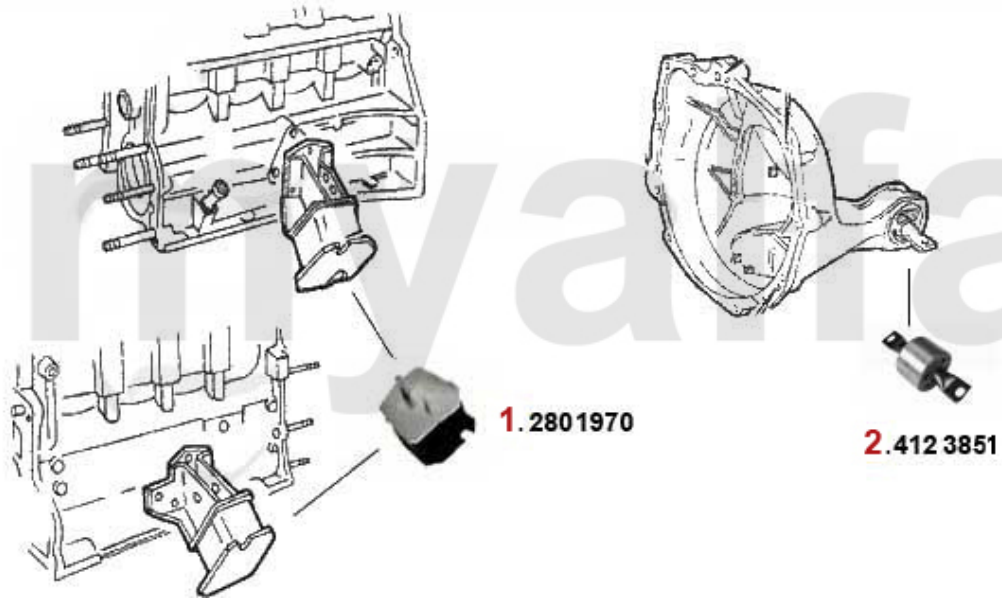

Motorlager/Engine Mount GTV/6 (116)

1	2801970	ENGINE MOUNT LEFT/RIGHT GTV6, 75 V6, RZ/SZ	SEK531.69
2	4123851	OE. 60522581 REAR ENGINE MOUNT75, 90, GTV6 (116), SZ,RZ (64 mm)	SEK425.55