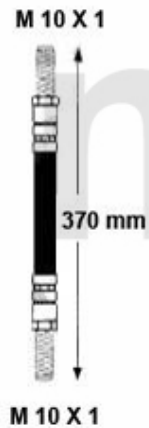

Bremsschlauch/Brake Hose GT/V/6 (116)

1. 676 516850
vorne/front
>01.1981