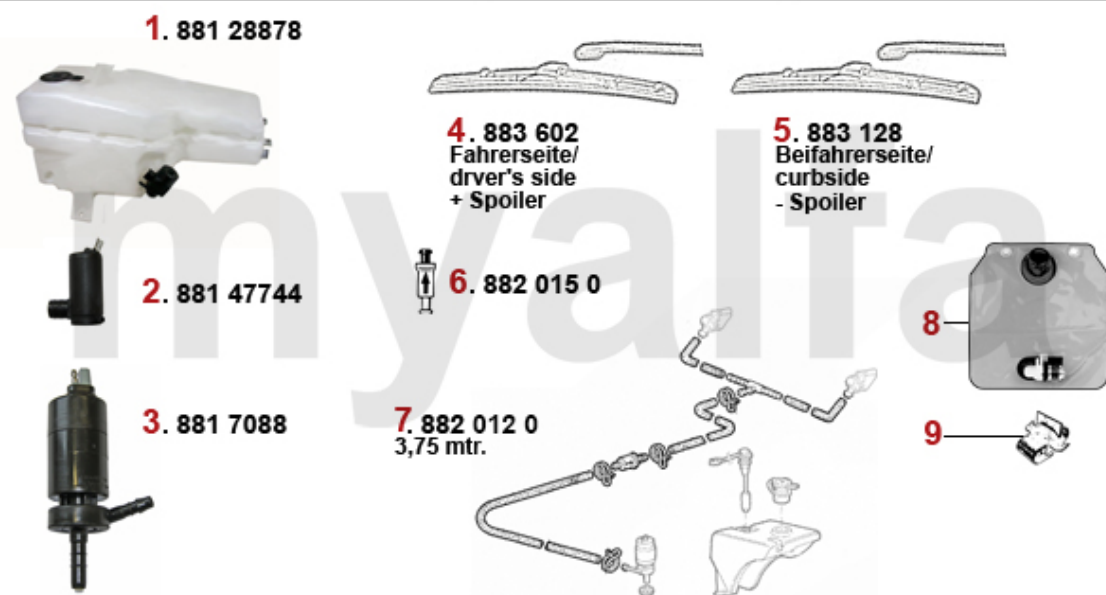

Scheibenwaschanlage/Washer System GTV/4/6

1	88128878	OE. 60728878 WIPER RESERVOIR 116 GTV6	On request
2	88147744	OE. 60547744/60728788 ELECTROPUMP GTV 6	SEK460.51
3	8817088	HEADLIGHT WASHING PUMP GTV6, 75, 155	On request
4	883602	WIPER BLADE LEFT, INCL. SPOILER, 6, 33, 75, 90, ALFETTA, GIULIETTA, GTV (116)	SEK181.90
4	883128	WIPER BLADE, RIGHT SIDE ALFETTA, GIULIETTA, GTV (116)	SEK231.99
4	8831160	CONVERSION SET WIPERARM/WIPERBLADE GTV6 (116)	SEK687.92
5	8820150	NON RETURN VALVE WASHER BAG	SEK92.69
6	8820120	WASHER HOSE 3,75 m	SEK86.30
7	8810140	WASHER BAG WITH ELECTRIC PUMP	SEK402.24
8	8810120	WASHER BAG RETAINING CLIP	SEK20.40
9	8830250	WIPER SPINDLE CAP OVAL, BLACK	SEK110.72