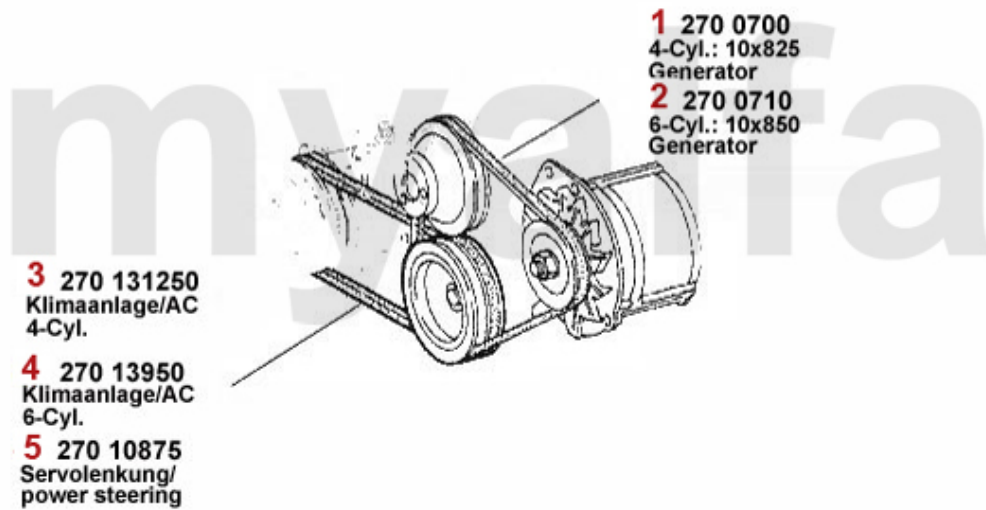

Keilriemen/V-Belt GT/V4/6 (116)

1	2700700	V-BELT 9.5x825	SEK103.79
2	2700710	V-BELT 9,5x850	SEK104.34
3	27031250	V-BELT 12.5x1250 ALFETTA, GIULIETTA,GTV (116) 4-CYLINDERCLIMATE COMPRESSOR	SEK244.89
4	27013950	V-BELT OE. 60548814	SEK278.61
5	27010875	V-BELT 10x875 SUD/SPRINT, ARNA, 33 (905/907) GENERATOR, GTV6 (116) SERVO PUMP	SEK169.14