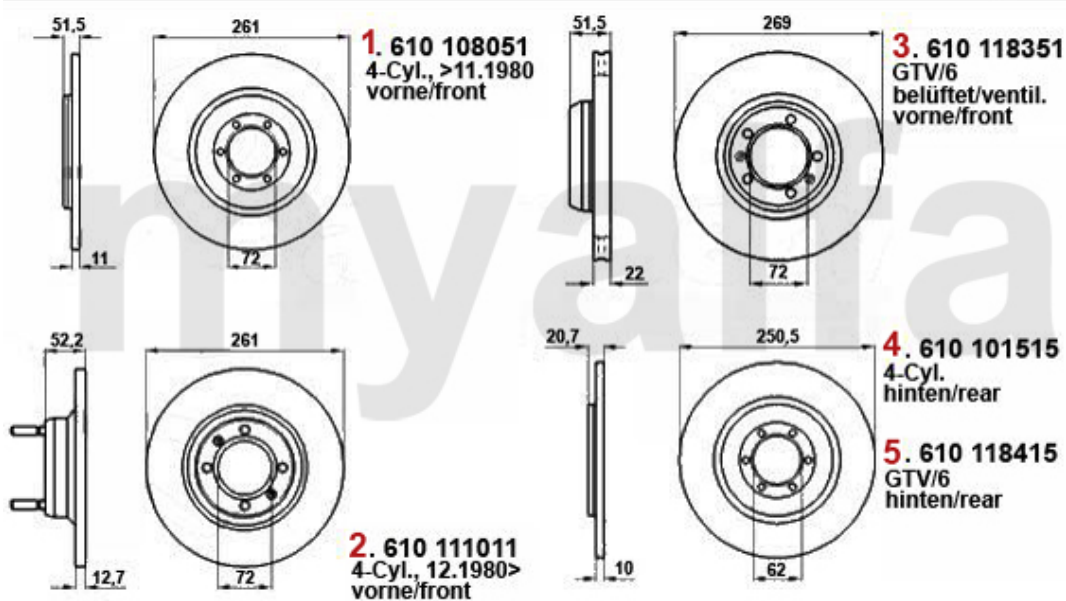

Bremsscheiben/Brakedisks GTV/6 (116)

1	61008051	OE. 60703487 FRONT BRAKE DISK	SEK1,107.64
2	61011011	OE. 60533706 FRONT BRAKE DISK	SEK1,107.64
3	61018351	OE. 60522092 FRONT BRAKE DISC 75 VENTIL.	SEK1,040.63
4	61001515	OE. 60701786 REAR BRAKE DISK 116	SEK815.02
5	61018415	OE. 60533971 REAR BRAKE DISC	SEK670.44