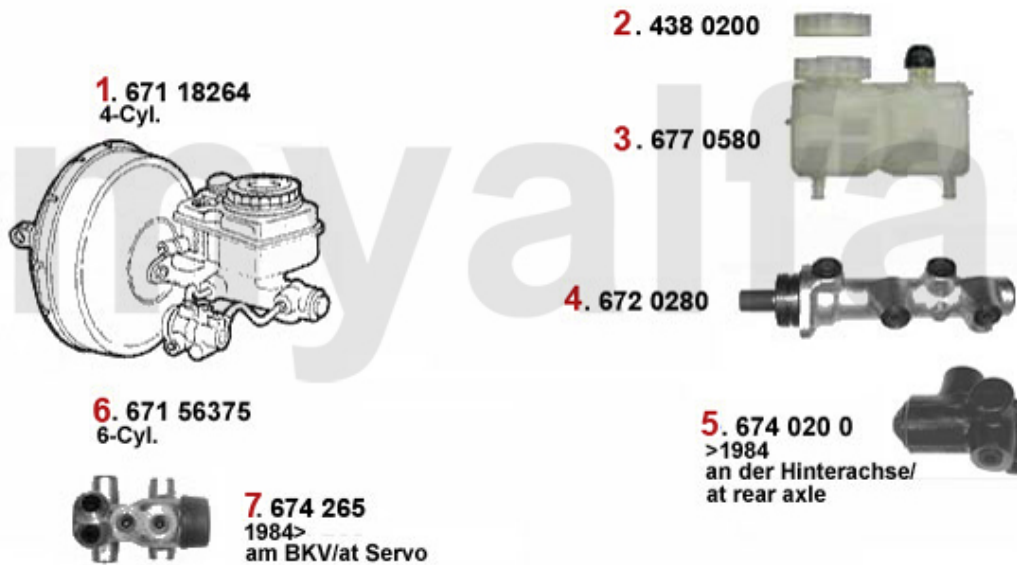

BKV/Hauptbremszylinder/Brakeservo/Brake master cylinder GT/V/6 (116)

1	67118264	OE: 60518264 BRAKE BOOSTER BENDIX	SEK3,257.16
2	4380200	CAP BRAKE / CLUTCH RESERVIOR HANGING PEDALS	SEK138.75
3	6770580	BRAKE FLUID RESERVOIR HANGING PEDALS	On request
4	6720280	BRAKE MASTER CYLINDER HANGING PEDALS 20,6MM	SEK1,467.98
4	67245043	BRAKE MASTER CYLINDER ATE ORIG. HANGING PEDALS 20,6MM	SEK2,856.59
5	6740200	BRAKE PRESSURE REG. SYSTEM ATE	SEK2,740.04
6	67156375	OE. 60777081 BRAKESERVO V6 75/GTV6/90/RZ/SZ ZAGATO	SEK5,584.97
7	674265	BRAKE VALVE 75,90,Giulietta,GT /V 2.0 (116)	SEK2,553.42