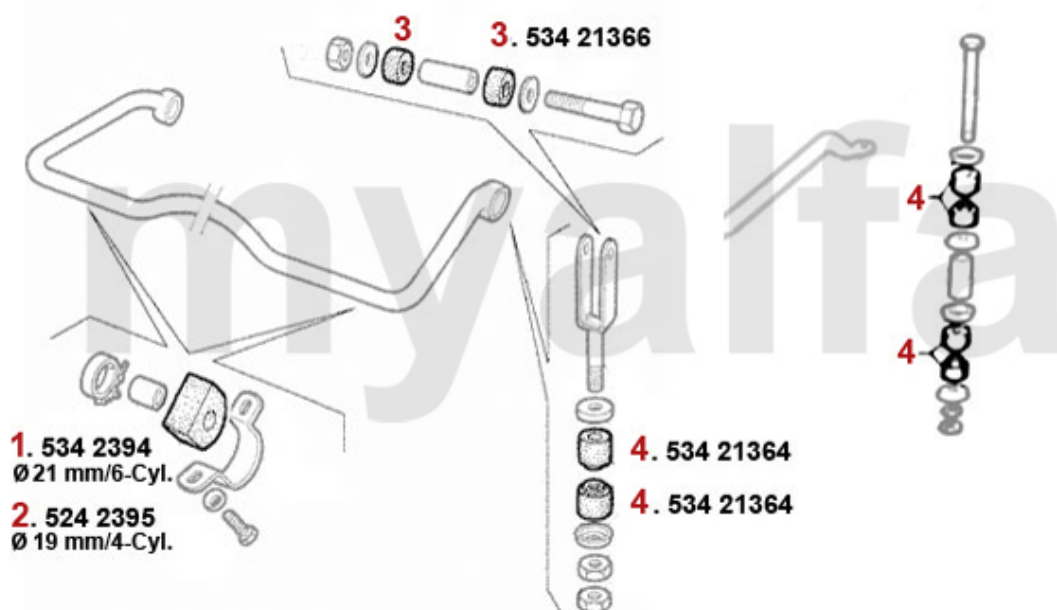

Stabilisator hinten/Stabilizer rear GTV/4/6 (116)

1	5342394	SET ANTI-ROLL BAR RUBBER REAR ALFETTA,GIULIETTA, 75 (21mm)	SEK343.96
2	5242395	SET ANTI-ROLL BAR RUBBER REAR 75 1.6-1.8 ie (19mm) SUPERFLEX	SEK309.00
3	53421366	OE. 60521366 STABILIZER BUSH 75 ,90, ALFETTA, GTV6 (116), GIULIETTA	SEK71.18
4	53421364	OE. 60521364 TIE ROD BUSH ALFETTA, GIULIETTA, GTV6 (116), 75	SEK45.51