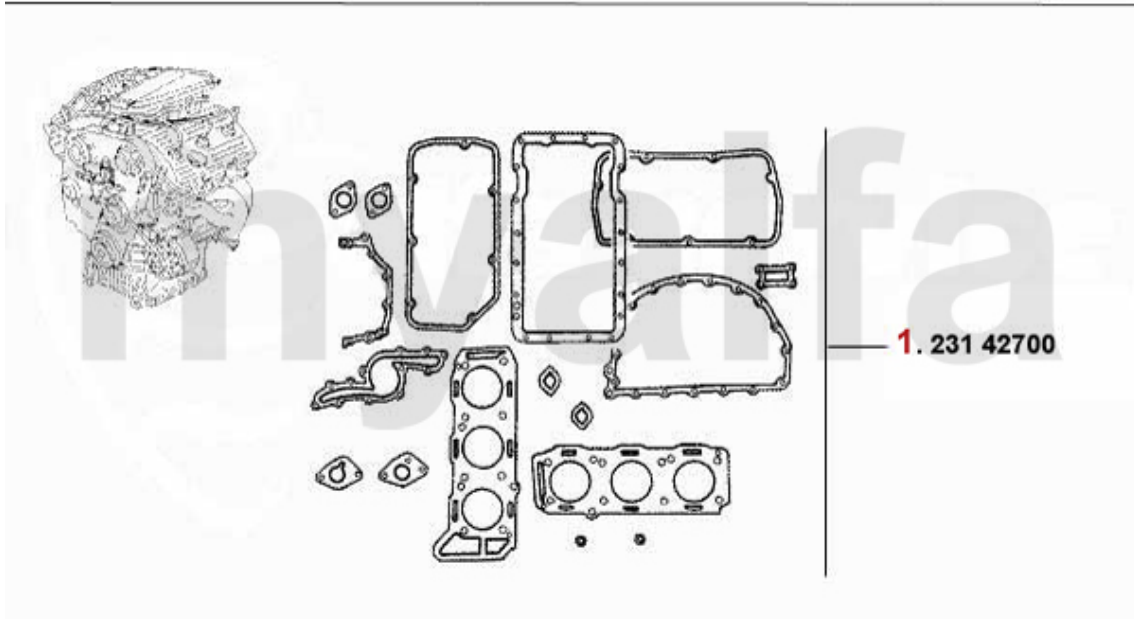

Motordichtsatz/Full Set GTV/6 (116)

1 23142700 OE. 60777987/60777618 FULL SET V6 2.5, 8 VALVE

SEK4,294.31

1	23324700	OE. 60512949 LEFT VALVE COVER GASKET SET	SEK465.23
2	23324600	OE. 60512948 RIGHT VALVE COVER GASKET	SEK465.23
3	23310900	OE.60570617 OIL SEAL CAMSHAFT V6	SEK195.92
4	23320800	OE. 60777089 GASKET	SEK57.17
5	3806636	OE. 60506636 EXHAUST MANIFOLD GASKET	SEK75.76
6	25223379	OE. 60523379 RUBBER HOSE f.	SEK173.72
7	23323600	OE. 60567605/7 Sealing Gasket	SEK227.41
8	2330600	OIL SEAL CRANK SHAFT REAR 84/105/12 SPIDER IE 1990-93 ORIGINAL QUALITY	SEK406.95
9	23311871	OE. 96411871 SEALING GASKET ÖLSUMP 116 6-CYLINDER	SEK402.24
10	23311872	OE. 96411872 LOWER OILSUMP GASKET 2.5 V6	SEK205.63
11	23307294	OE. 60507294 RUBBER RING f. SPARK PLUG SHAFT V6/12V	SEK68.82
12	2332550	VALVE SEAL REINZ	SEK57.17
13	2330840	SET RUBBER RINGS FOR LINER 3.0 V6 (6 PC)	SEK343.96
13	2330990	RUBBER SEAL PISTON LINER 2.5 V6 (SET 6 PC)	SEK343.96