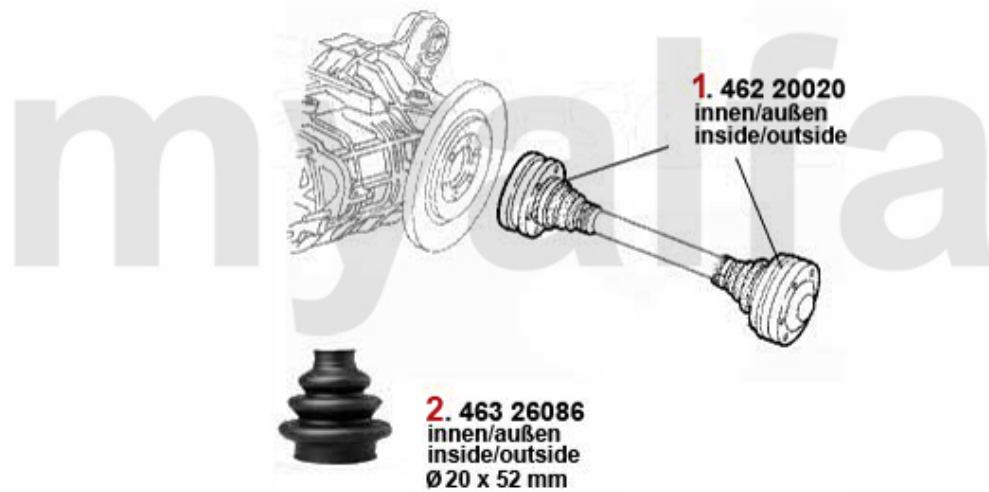

Seitenwelle/Side Shaft GT/V/4

---

1 46220020 INNER/OUTER DRIVESHAFT JOINT 116 4-CYLINDER

SEK1,620.60

2 46326086 OE. 60729242 SIDE SHAFT BOOT SET inside/outside 116-4Cyl.

SEK346.88