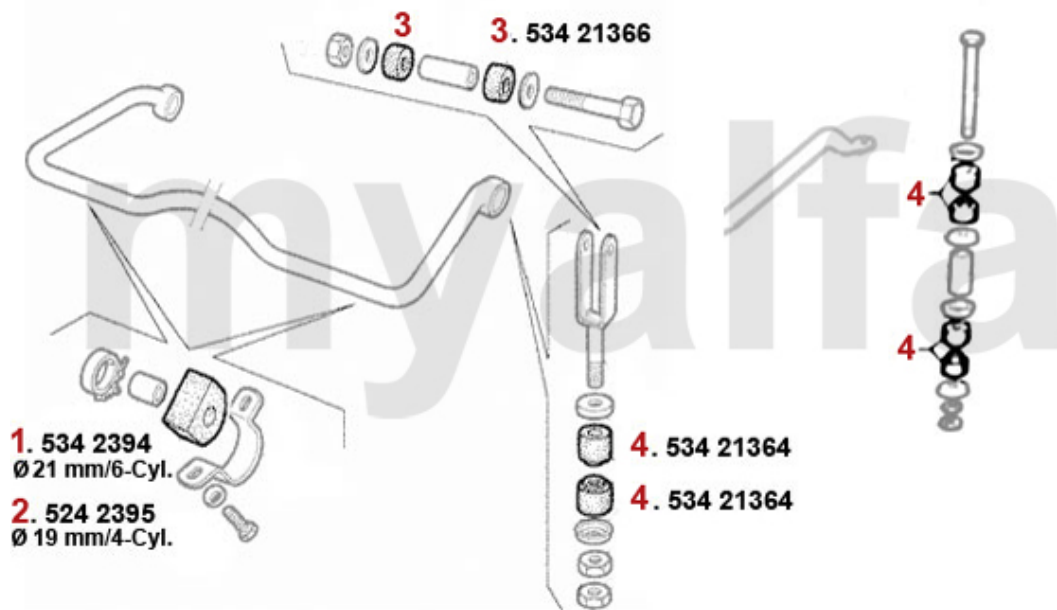

Stabilisator hinten/Stabilizer rear GTV/4/6 (116)

1	5342394	SET ANTI-ROLL BAR RUBBER REAR ALFETTA,GIULIETTA, 75 (21mm)	SEK343.96
2	5242395	SET ANTI-ROLL BAR RUBBER REAR 75 1.6-1.8 ie (19mm) SUPERFLEX	SEK309.00
3	53421366	OE. 60521366 STABILIZER BUSH 75 ,90, ALFETTA, GTV6 (116), GIULIETTA	SEK71.18
4	53421364	OE. 60521364 TIE ROD BUSH ALFETTA, GIULIETTA, GTV6 (116), 75	SEK45.51