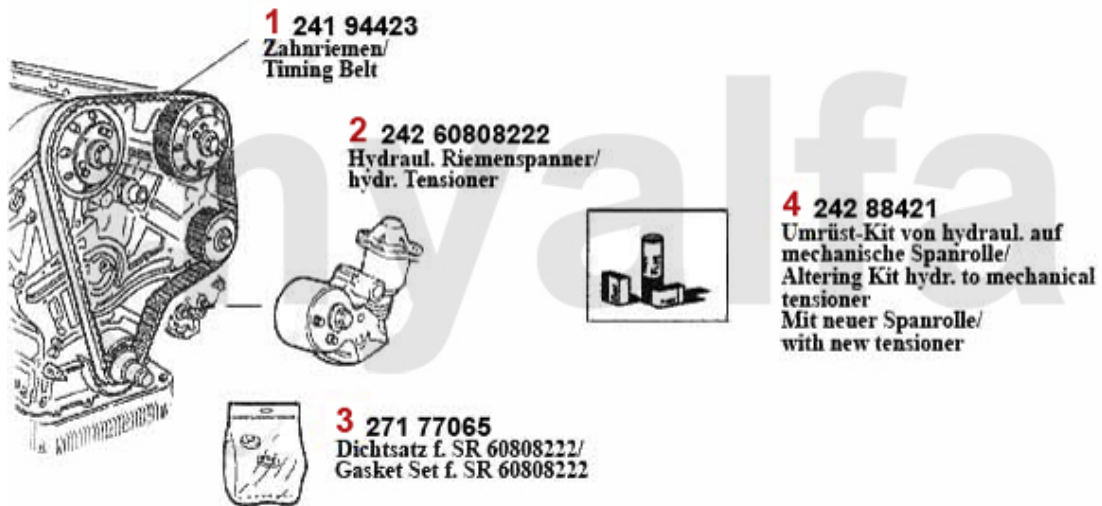

Zahnriemen/Timing Belt GTV/6

1 241 94423
Zahnriemen/
Timing Belt

2 242 60808222
Hydraul. Riemenspanner/
hydr. Tensioner

4 242 88421
Umrüst-Kit von hydraul. auf
mechanische Spanrolle/
Altering Kit hydr. to mechanical
tensioner
Mit neuer Spanrolle/
with new tensioner

3 271 77065
Dichtsatz f. SR 60808222/
Gasket Set f. SR 60808222

1	24194423	OE. 60562106 Timing Belt	SEK542.24
2	24208222	Belttensioner hydraulic 75, 155, RZ, SZ,164, GTV6	On request
3	27177065	OE. 60777065 GASKET SET FOR HYDRAULIC BELTSTRETCHER 6-CYL.	SEK454.68
4	24288421	ALTERING KIT TIMING BELT TENSIONER HYDRAULIC TO	SEK2,203.63