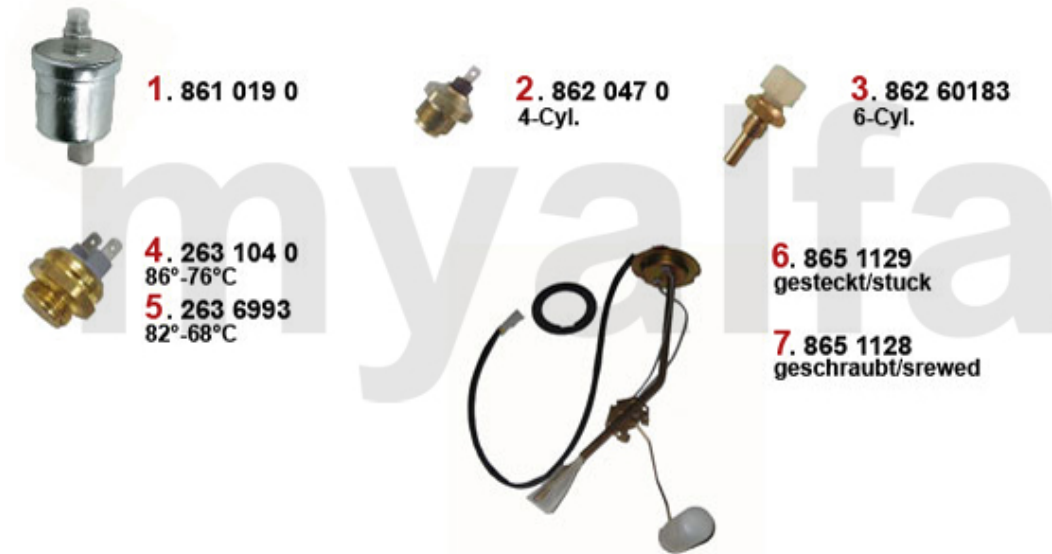

Geber/ Sending Units GTV/4/6

1	8610190	OIL PRESSURE SENDER JAEGER / VEGLIA SERIES 2	SEK558.47
2	8620470	WATER TEMPERATUR SENDER	SEK231.99
3	86260183	OE. 60523383 SENDING UNIT 6, 75 V6, ALFETTA 2.4 TD, GTV6 (116)	SEK383.64
4	2631040	TEMPERATURE SWITCH ELECTRIC FAN SPIDER 2000 IE 1988-93	SEK231.99
5	2636993	THERMO-SWITCH M22 x 1.5, 82-68°C	SEK204.10
6	8651129	OE. 116003205005 TANK SENDING UNIT ALFETTA SALOON, GTV4	SEK1,037.71
7	8651128	FUEL SENDER GTV / GTV6 (116)	SEK1,154.26