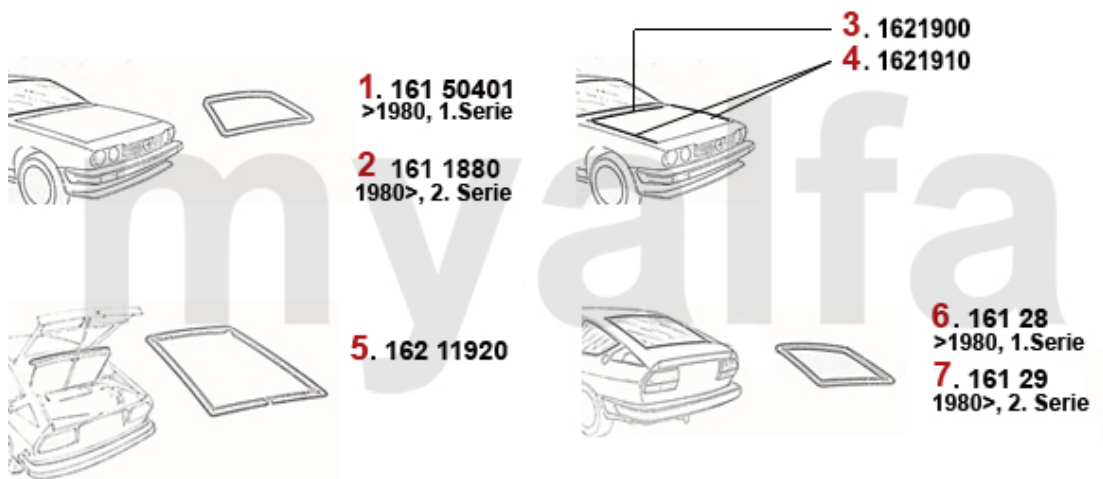

1	16150401	FRONT SCREEN RUBBER WITH TRIM GTV(116) 1. SERIES UNTIL 1980	SEK2,903.21
2	1611880	FRONT SCREEN RUBBER GTV(116) 2nd SERIES FROM 1980 ON	SEK2,903.21
3	1621900	GASKET HOOD / WIND SHIELD PLATE GTV6 (116)	SEK220.34
4	1621910	GASKET SET HOOD / FENDER GTV6 (116)	SEK209.93
5	16211920	BOOT LID RUBBER GTV6 (116)	SEK699.58
6	16128	OE. 60727640 REAR WINDOW RUBBER GTV (116) 1st SERIES	SEK2,903.21
7	16129	REAR WINDOW SEAL GTV (116) 2ND SERIES WITHOUT TRIM	SEK2,903.21