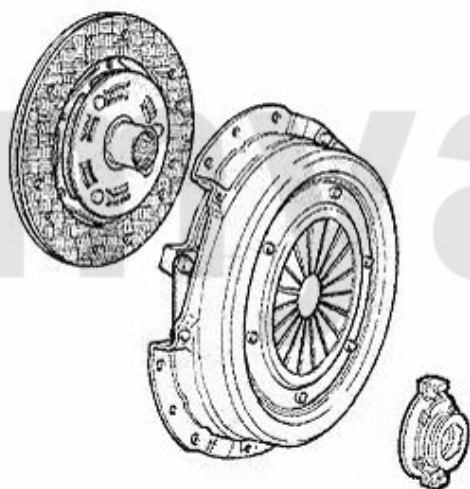

Kupplungs-Kit/Clutch Set GTV/4

1. 431 9003
Ø 215 mm
1.6/1.8/2.0

2. 436 24
Führungshülse/
guide bush

1	4319003	CLUTCH KIT, ALFETTA, GULIETTA,75, GTV (116), 1.6/1.8/2.0/IE/TS/TD 1974-1992	SEK4,069.26
2	43624	OE. 60522024 NEEDLE BEARING	SEK523.50