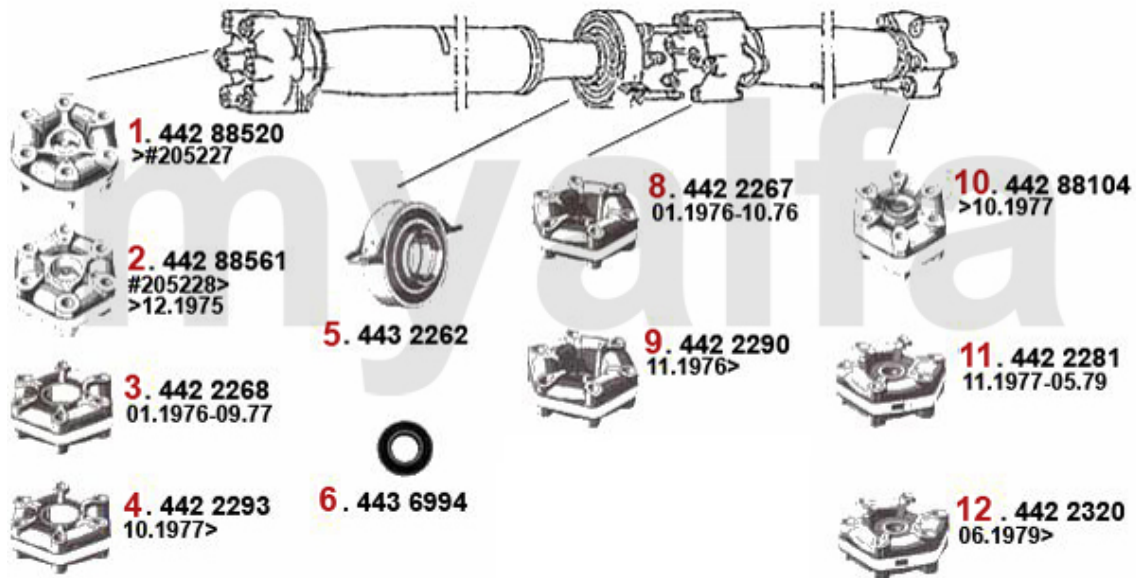

Antriebswelle/Driveshaft Alfetta

1	44288520	Drive Shaft Mounting Front Alfetta OE.	On request
2	44288561	HD-Scheibe vorne Alfetta # 205228> Bj. >12.75	On request
3	4422268	OE. 60725181 FLEX DISC	On request
4	4422293	FRONT FLEX DISC 116 4-CYLINDERS OE.60521648	SEK991.09
5	4432262	OE. 60505302 PROP SHAFT CENTER SUPPORT 116 4-CYL.	SEK566.66
6	4436994	OE. 60505303 CENTER SHAFT BEARING ALFETTA, GTV (116), GIULIETTA,75 4 CYLINDER	SEK290.27
8	4422267	OE.116001530202/60521647 FLEX DISK	On request
9	4422290	MIDDLE FLEX DISC ALFETTA, GIULIETTA 11.1976 > , 75,90	SEK1,375.85
10	44288104	Drive Shaft Mounting middle Alfetta OE.	On request
11	4422281	REAR FLEX DISC Alfetta 77>5/7960725177/116081504402	On request
12	4422320	OE.60521631 REAR FLEX DISC 116 4-CYLINDER	SEK1,014.40