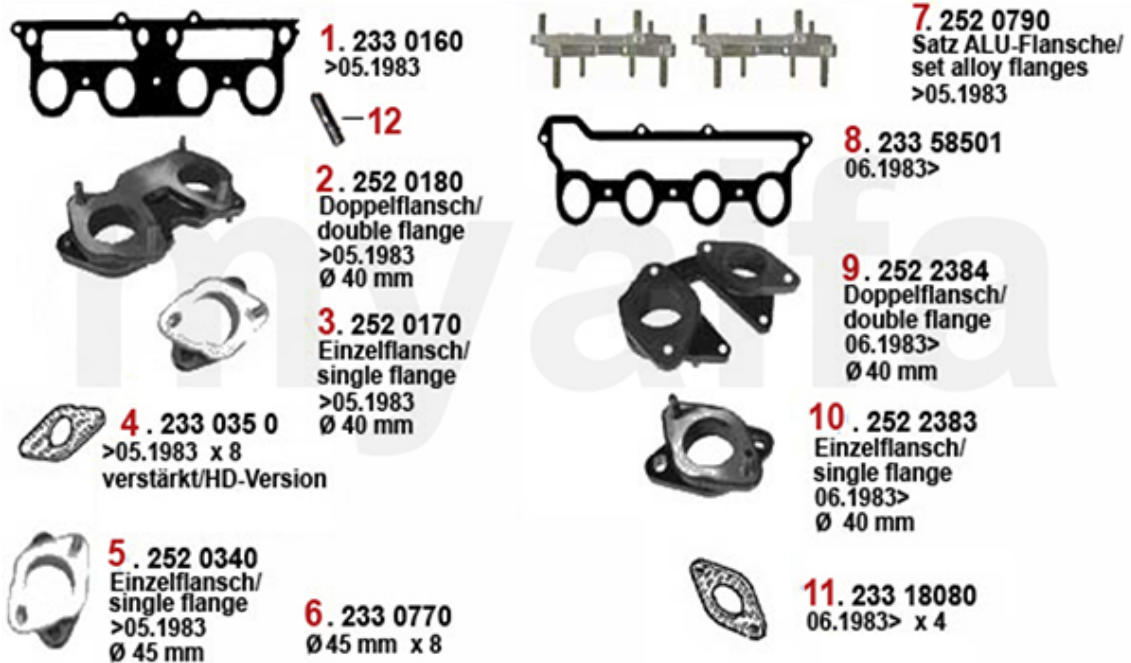

Einspritzanlage/Injection System GTV/6

1. 255 34953

2. 254 23386

3. 256 23388
mit/with AC

1	25534953	OE. 60534953 RIGID SLEEVE 116 6-CYL.	SEK1,154.26
2	25423386	OE. 60534959 AIR FLOW METER 2.5 V6 75, 90, 6, GTV6	On request
3	25623388	OE. 60523388 ELECTRO-VALVE 116 6-Cyl.	On request
4	25622011	OE. 60522011 IDLE VALVE 2.5	On request

Ansaugbrücke/Intake Manifold GTV/4 (116)

1	2330160	INTAKE MANIFOLD GASKET 1600-2000 CARBURETTOR MODELS FROM 1968 ON	SEK158.59
2	2520180	DOUBLE CARBURETTOR RUBBER MOUNT 40 mm PREMIUM QUALITY	SEK687.92
3	2520170	SINGLE CARBURETTOR RUBBER MOUNT 40 mm PREMIUM QUALITY	SEK402.24
3	2520750	SET SOLID ALUMINIUM CARBURETTOR MOUNTS 40mm	SEK1,922.66
4	2330350	HD CARBURETTOR MOUNT GASKET (8 PCS) 40 mm REINFORCED	SEK127.10
5	2520340	CARBURETTOR RUBBER MOUNT 45 mm	SEK408.06
6	2330770	HD CARBURETTOR MOUNT GASKET 45 mm TS-9003	SEK20.40
8	23358501	INTAKE MANIFOLD GASKET SPIDER 1600 1990-93	SEK220.34
9	2522384	DOUBLE CARBURETTOR RUBBER MOUNT 40 mm. 116 4-CYLINDER 06.1983>, SPIDER 1600 1990-93 PREMIUM QUALITY	SEK1,037.71
10	2522383	SINGLE CARBURETTOR RUBBER MOUNT 40 mm, 116 4-CYLINDER 06/1983>, SPIDER 1600 1990-93 PREMIUM QUALITY	SEK555.00
11	23318080	GASKET CARBURETTOR RUBBER MOUNT / INTAKE MANIFOLD SPIDER 1600 1990-93	SEK17.48
12	2280920	STUD CYLINDER HEAD - INTAKE MANIFOLD	SEK31.50