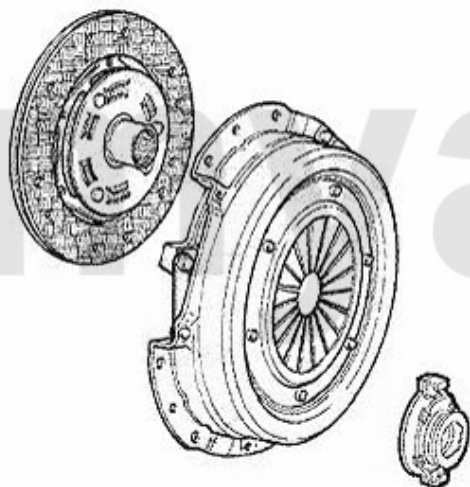

Kupplungs-Kit/Clutch Set GTV/4

1. 431 9003
Ø 215 mm
1.6/1.8/2.0

2. 436 24
Führungshülse/
guide bush

1	4319003	CLUTCH KIT, ALFETTA, GULIETTA,75, GTV (116), 1.6/1.8/2.0/IE/TS/TD 1974-1992	SEK4,069.26
2	43624	OE. 60522024 NEEDLE BEARING	SEK523.50