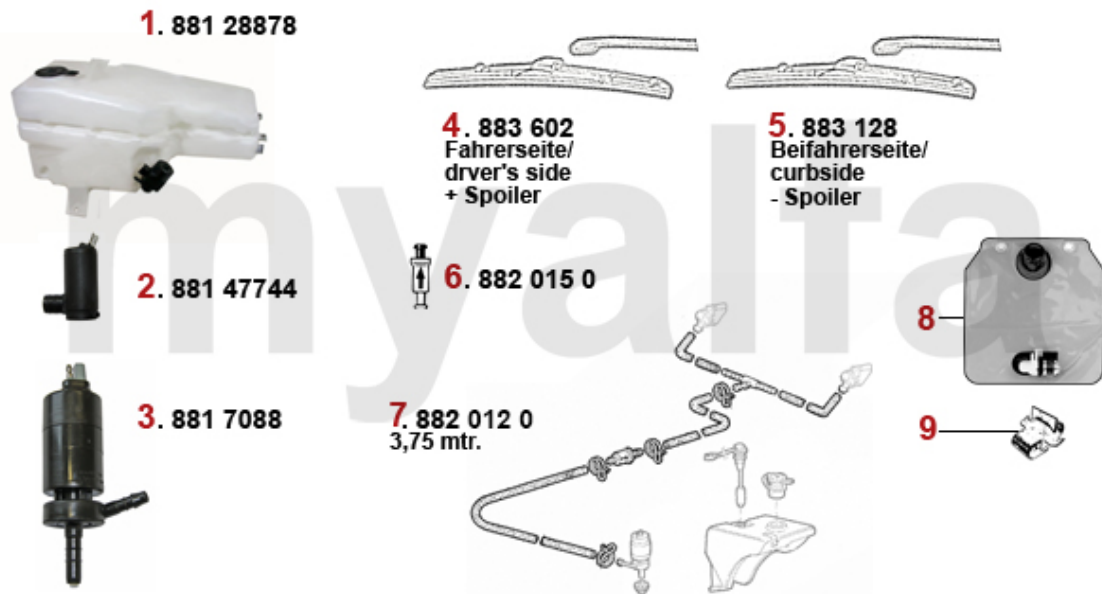

Scheibenwaschanlage/Washer System GTV/4/6

1	88128878	OE. 60728878 WIPER RESERVOIR 116 GTV6	On request
2	88147744	OE. 60547744/60728788 ELECTROPUMP GTV 6	SEK460.51
3	8817088	HEADLIGHT WASHING PUMP GTV6, 75, 155	On request
4	883602	WIPER BLADE LEFT, INCL. SPOILER, 6, 33, 75, 90, ALFETTA, GIULIETTA, GTV (116)	SEK181.90
4	883128	WIPER BLADE, RIGHT SIDE ALFETTA, GIULIETTA, GTV (116)	SEK231.99
4	8831160	CONVERSION SET WIPERARM/WIPERBLADE GTV6 (116)	SEK687.92
5	8820150	NON RETURN VALVE WASHER BAG	SEK92.69
6	8820120	WASHER HOSE 3,75 m	SEK86.30
7	8810140	WASHER BAG WITH ELECTRIC PUMP	SEK402.24
8	8810120	WASHER BAG RETAINING CLIP	SEK20.40
9	8830250	WIPER SPINDLE CAP OVAL, BLACK	SEK110.72