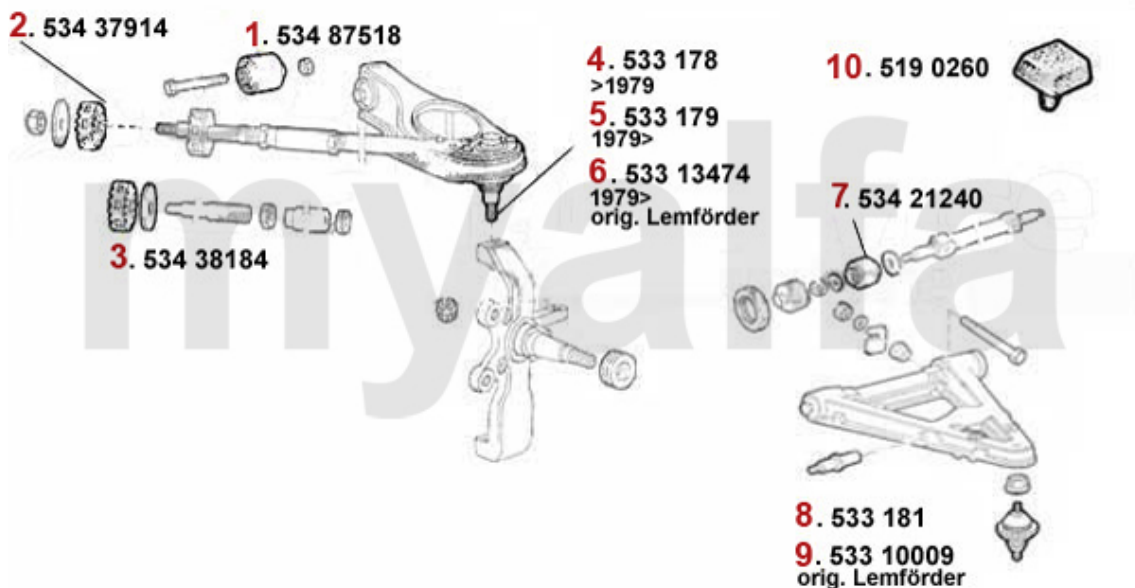

Aufhängung/Attachment GT/V/4/6 vorne/front

1	53487518	OE. 60521269 FRONT WISHBONE BUSH 75,GTV6 (116) RZ/SZ	SEK138.75
2	53437914	OE. 60521263 RUBBER 75, GTV6 (116)	SEK52.45
2	5340061	Front Strut/Caster Bar Kit of 4 Lipped/Recessed Bushes & 2 Stainless Steel Tubes Note: Sp	SEK815.02
3	53438184	OE. 60521264 RUBBER 75, GTV6	SEK52.45
4	533178	OE.60521243 UPPER BALL JOINT 116	SEK454.68
5	533179	OE. 60728728 UPPER BALL JOINT 116	SEK454.68
6	53313474	OE. 60728429 Front upper ball joint LMI	On request
7	53421240	OE. 60521240 LOWER ARM BUSH 116 FA	SEK485.63
8	533181	OE. 60521236 LOWER BALL JOINT 116	SEK500.19
9	53310009	OE. 60521236/7 LOWER BALL JOINT LEMFÖRDER	On request
10	5190260	UPPER BUMP STOP 1969-93	SEK103.79