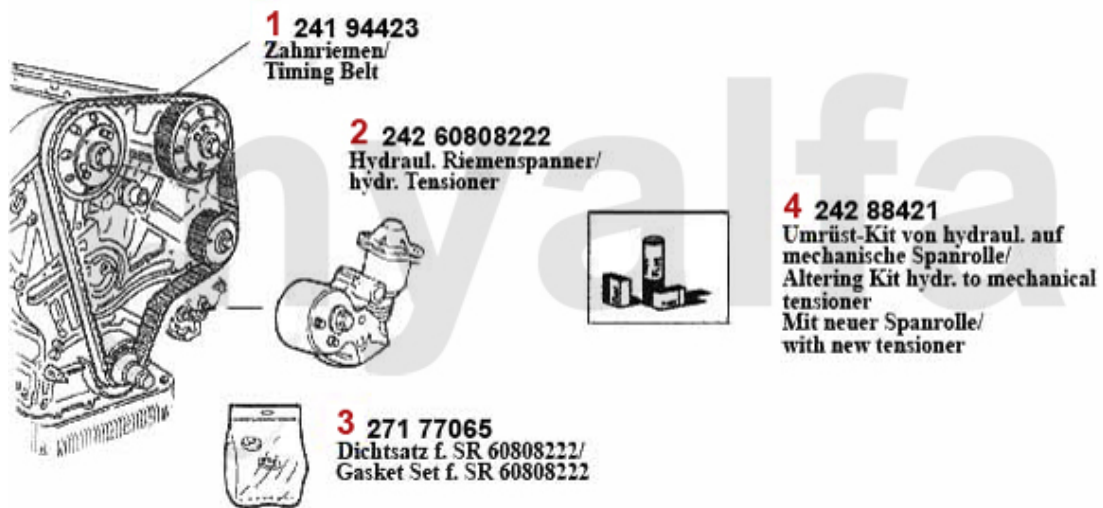

Zahnriemen/Timing Belt GTV/6

1	24194423	OE. 60562106 Timing Belt	SEK542.24
2	24208222	Belttensioner hydraulic 75, 155, RZ, SZ,164, GTV6	On request
3	27177065	OE. 60777065 GASKET SET FOR HYDRAULIC BELTSTRETCHER 6-CYL.	SEK454.68
4	24288421	ALTERING KIT TIMING BELT TENSIONER HYDRAULIC TO	SEK2,203.63