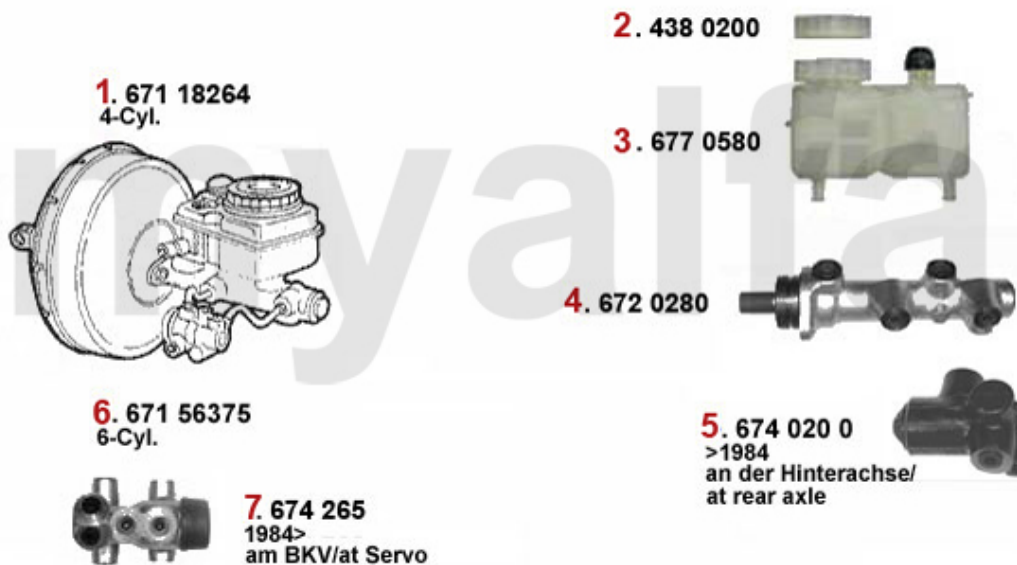

BKV/Hauptbremszylinder/Brakeservo/Brake master cylinder GT/V/6 (116)

1	67118264	OE: 60518264 BRAKE BOOSTER BENDIX	SEK3,257.16
2	4380200	CAP BRAKE / CLUTCH RESERVIOR HANGING PEDALS	SEK138.75
3	6770580	BRAKE FLUID RESERVOIR HANGING PEDALS	On request
4	6720280	BRAKE MASTER CYLINDER HANGING PEDALS 20,6MM	SEK1,467.98
4	67245043	BRAKE MASTER CYLINDER ATE ORIG. HANGING PEDALS 20,6MM	SEK2,856.59
5	6740200	BRAKE PRESSURE REG. SYSTEM ATE	SEK2,740.04
6	67156375	OE. 60777081 BRAKESERVO V6 75/GTV6/90/RZ/SZ ZAGATO	SEK5,584.97
7	674265	BRAKE VALVE 75,90,Giulietta,GT /V 2.0 (116)	SEK2,553.42