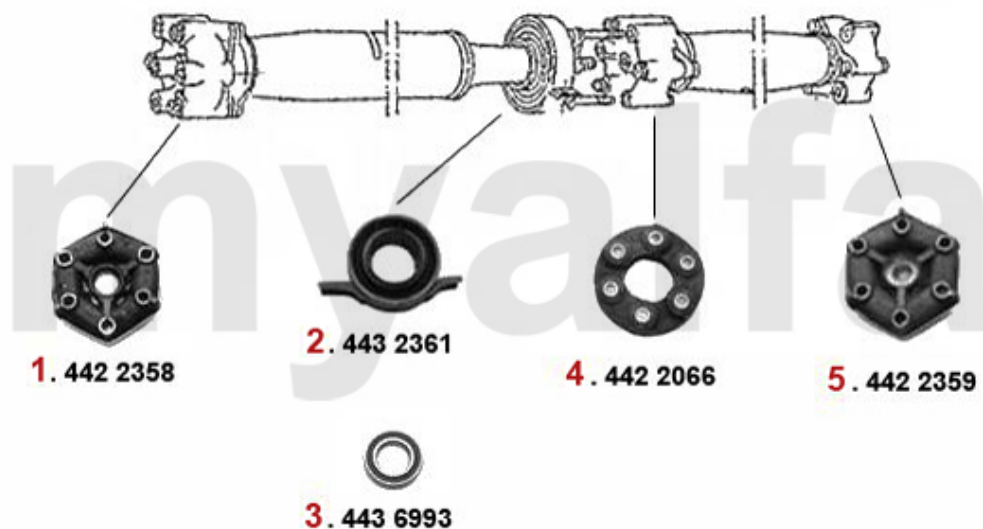

Antriebswelle/Driveshaft GTV/6 (116)

1	4422358	Front Flex disc GTV6, 75, 90 2500-3000 OE. 60518193	SEK2,320.32
2	4432361	OE. 60522599 DRIVE SHAFT SUPPORT 116 6-Cyl.	SEK757.85
3	4436993	OE. 60506993 BEARING FOR PROPSHAFT SUPPORT 116 6-CYL.	SEK290.27
4	4422066	OE. 60522066 MIDDLE FLEX DISC GTV6, 75 V6	SEK1,386.39
5	4422359	REAR FLEX DISC GTV6, 75, 90 2500-3000 OE. 60522592	SEK2,320.32