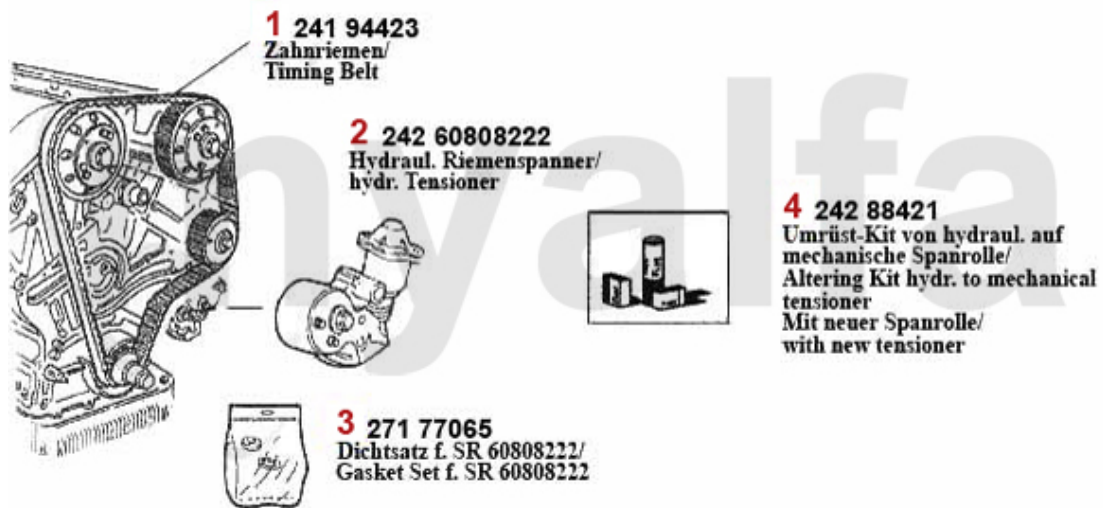

Zahnriemen/Timing Belt GTV/6

1 241 94423
Zahnriemen/
Timing Belt

2 242 60808222
Hydraul. Riemenspanner/
hydr. Tensioner

4 242 88421
Umrüst-Kit von hydraul. auf
mechanische Spanrolle/
Altering Kit hydr. to mechanical
tensioner
Mit neuer Spanrolle/
with new tensioner

3 271 77065
Dichtsatz f. SR 60808222/
Gasket Set f. SR 60808222

1	24194423	OE. 60562106 Timing Belt	SEK542.24
2	24208222	Belttensioner hydraulic 75, 155, RZ, SZ,164, GTV6	On request
3	27177065	OE. 60777065 GASKET SET FOR HYDRAULIC BELTSTRETCHER 6-CYL.	SEK454.68
4	24288421	ALTERING KIT TIMING BELT TENSIONER HYDRAULIC TO	SEK2,203.63