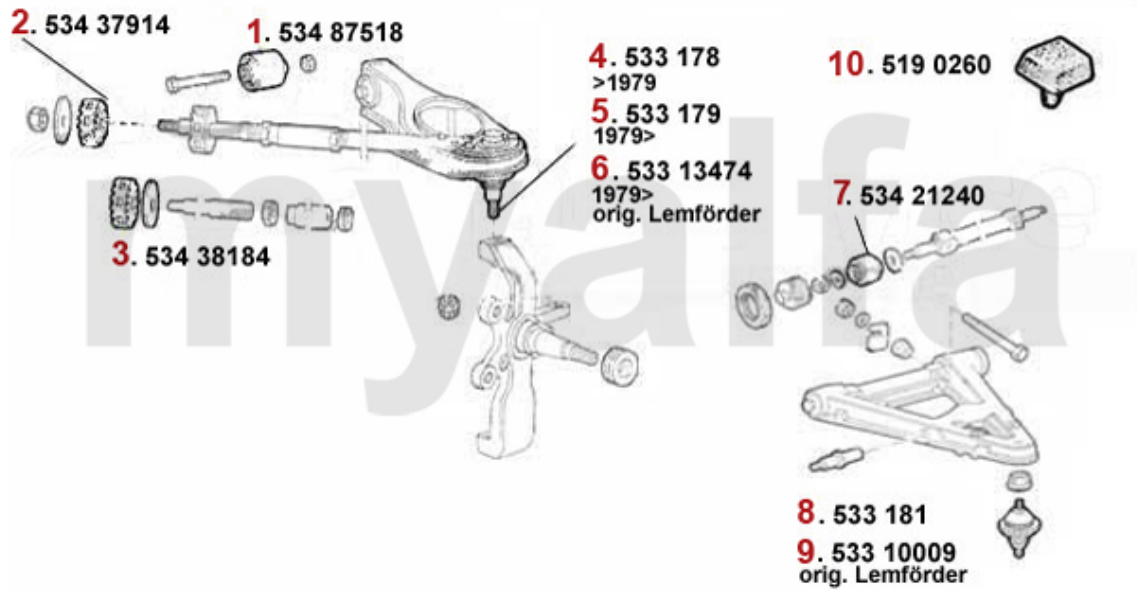

Aufhängung/Attachment GTV/4/6 vorne/front

1	53487518	OE. 60521269 FRONT WISHBONE BUSH 75,GTV6 (116) RZ/SZ	SEK138.75
2	53437914	OE. 60521263 RUBBER 75, GTV6 (116)	SEK52.45
2	5340061	Front Strut/Caster Bar Kit of 4 Lipped/Recessed Bushes & 2 Stainless Steel Tubes Note: Sp	SEK815.02
3	53438184	OE. 60521264 RUBBER 75, GTV6	SEK52.45
4	533178	OE.60521243 UPPER BALL JOINT 116	SEK454.68
5	533179	OE. 60728728 UPPER BALL JOINT 116	SEK454.68
6	53313474	OE. 60728429 Front upper ball joint LMI	On request
7	53421240	OE. 60521240 LOWER ARM BUSH 116 FA	SEK485.63
8	533181	OE. 60521236 LOWER BALL JOINT 116	SEK500.19
9	53310009	OE. 60521236/7 LOWER BALL JOINT LEMFÖRDER	On request
10	5190260	UPPER BUMP STOP 1969-93	SEK103.79