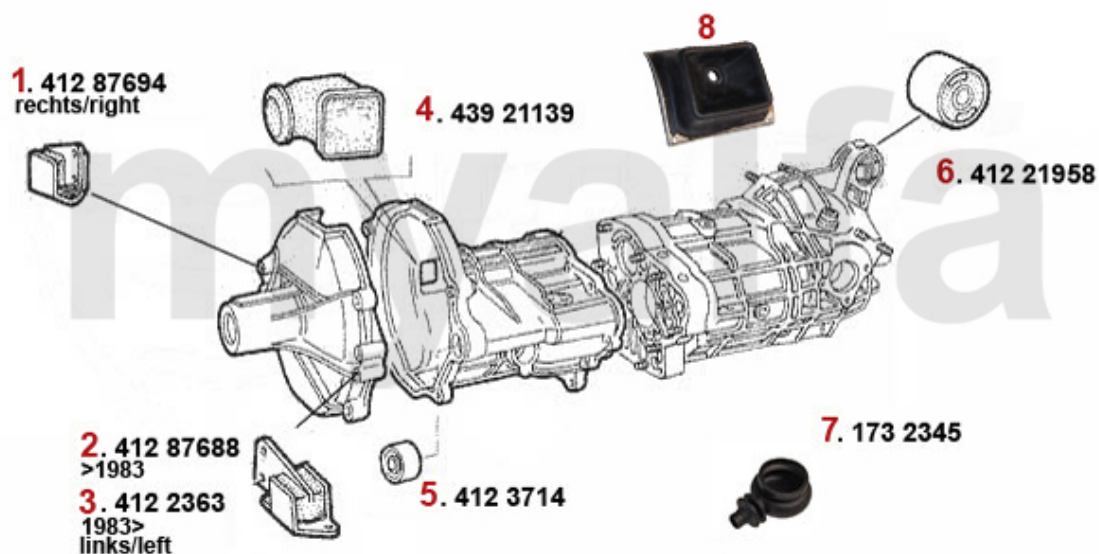

Getriebeaufhängung/Gear Mount GTV/4 (116)

1	41287694	OE. 60521143 GEAR MOUNT 116 4-CYLINDER RIGHT	SEK406.95
2	41287688	OE. 60723913 GEAR MOUNT 116, 4-CYL LEFT SIDE, >1983	SEK406.95
3	4122363	OE. 60701586 GEAR MOUNT 116 4-CYLINDER LEFT	SEK406.95
4	43921139	OE. 60521139 GROMMET FOR RELEASE LEVER	SEK162.06
5	4123714	OE. 60523039 GEAR SHIFT BUSH AT TRANSMISSION	SEK320.65
6	41221958	OE. 60521958 TRANSMISSION MOUNT 75, 90, RZ SZ, ALFETTA, GIULIETTA, GTV (116)	SEK348.68
7	1732345	OE. 60724284 LOWER COWLING GEAR LEVER ALFETTA, GIULIETTA,	SEK208.68
8	1733119	OE. 60523119 LOWER COWLING GEAR LEVER 75, 90, RZ/SZ	SEK185.37
8	1732346	OE. 60701783 COVER f. GEARSTICK 116	SEK1,329.23