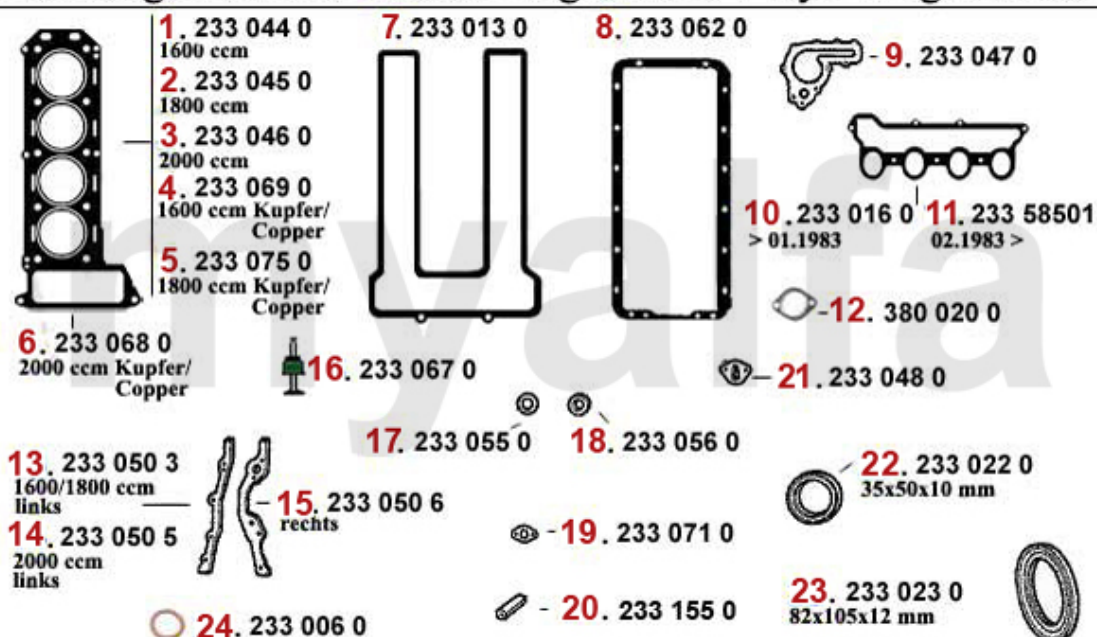

Dichtungen Motor/Gaskets Engine 116 4-Cyl. Vergaser/Carb.

1	2330440	HEAD GASKET 1600 REINZ BEST QUALITY	SEK581.78
2	2330450	HEAD GASKET 1750 REINZ BEST QUALITY	SEK553.89
3	2330460	HEAD GASKET 2000 REINZ BEST QUALITY	SEK647.13
4	2330690	HEAD GASKET 1600 COPPER - 1.85 MM	SEK832.50
6	2330680	HEAD GASKET 2000 COPPER - 1,85MM	SEK832.50
7	2330130	CAM COVER GASKET WITH SILICONE STRIP	SEK306.64
7	2330650	VALVE COVER GASKET REINZ (2mm)	SEK442.47
8	2330620	UPPER SUMP GASKET WITH SILICONE STRIP	SEK378.93
9	2330470	WATERPUMP GASKET - 105, 115, 101 1600 - FOR MECHNICAL REV-COUNTER	SEK66.46
10	2330160	INTAKE MANIFOLD GASKET 1600-2000 CARBURETTOR MODELS FROM 1968 ON	SEK158.59
11	23358501	INTAKE MANIFOLD GASKET SPIDER 1600 1990-93	SEK220.34
12	3800200	GASKET CYLINDER HEAD / EXHAUST MANIFOLD	SEK43.15
16	2330670	VALVE SEAL reinforced inlet/black	On request
17	2330550	CAM COVER SCREW GASKET ALUMINIUM (SET 2PC) 750/101/102/106/105/116	SEK37.32
18	2330560	CAM COVER SCREW GASKET FIBRE	SEK68.82
19	2330710	GASKET REV COUNTER ALIGNMENT	SEK33.86
20	2331550	MAIN BEARING 'CIGARETTE' OIL SEAL	SEK46.07
21	2330480	PUEL PUMP GASKET	SEK28.03
22	2330220	OIL SEAL CRANK SHAFT FRONT 35/50/10	SEK110.72
23	2330230	OIL SEAL CRANK SHAFT REAR 82/105/12 750/101/105/115/116 UP TO 1989, OEM QUALITY	SEK383.64
24	2330060	SUMP PLUG WASHER SUMP / TRANSMISSION / DIFFERENTIAL	SEK18.59