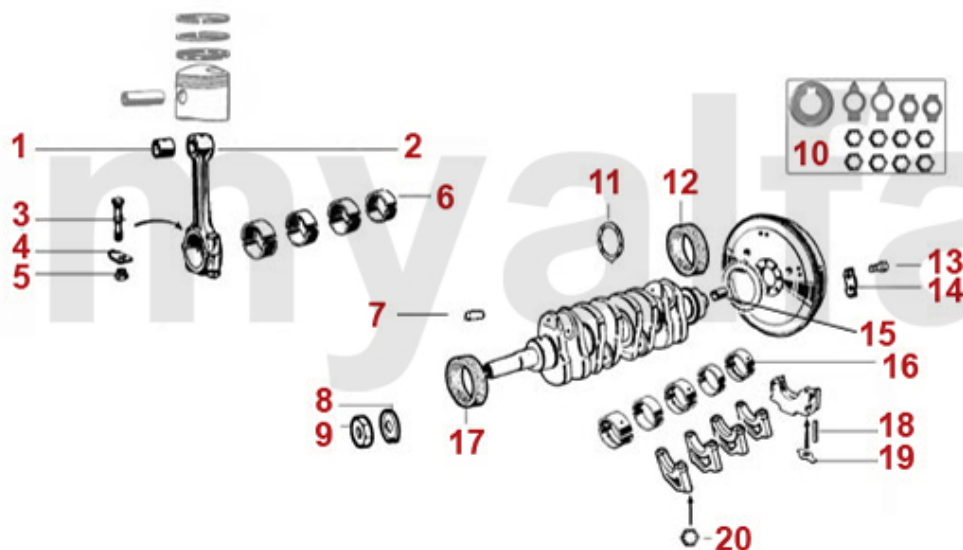

Lager/Bearings GT/V/4 (116)

1	2260150	CON ROD BEARINGS SET KING XP RACING 1600-2000, STD	SEK1,364.19
2	2130130	CON ROD 1600 USED (PLEASE SUBMIT THE WEIGHT YOU NEED)	On request
2	2130140	CON ROD 1750 USED (PLEASE SUBMIT THE WEIGHT YOU NEED)	On request
2	2130150	CON ROD 2000 NEW	SEK1,504.05
3	2261050	CON ROD BOLT SET (2PC) 1750-2000 ALSO POSSIBLE FOR 1600	SEK231.99
4	2261390	TAB WASHER CON ROD NUT (SET 2 PCS) 1600-1750	SEK30.25
5	2261080	CON ROD NUT 1600-2000	SEK57.17
6	2261120	SMALL END BEARING 1600 - 2000	SEK239.07
6	2260200	BIG END BEARINGS (Set) 1600-2000 1. OVERSIZE 0,10	SEK722.89
6	2260220	BIG END BEARINGS (Set) 1600-2000 2. OVERSIZE 0,20	SEK722.89
6	2260780	BIG END BEARINGS (Set) 1600-2000 3. OVERSIZE 0.30	SEK722.89
6	2260180	BIG END BEARINGS (Set) 1600-2000 STANDARD	SEK722.89
7	2280950	ALUMINIUM PLUG CRANKSHAFT (SET 6 PCS) 6 mm DIAMETER	SEK139.86
7	2280960	ALUMINIUM PLUG CRANKSHAFT (SET 6 PCS) 6,25 mm	SEK139.86
8	2280970	TAB WASHER CRANK PULLEY NUT	SEK60.63
9	2280940	CRANK PULLEY NUT 1963-89	SEK227.41
10	2282730	TAB WASHER SET 13 PIECES MAIN BEARING / CAMSHAFT / PULLEY	SEK250.72
11	2240810	SET THRUST WASHERS - 101/105/115/116/75/155/164 - STANDARD	SEK250.72
11	2240820	THRUST WASHER SET - 101/105/115/116/75/155/164 - 0.005	SEK332.31
11	2240830	THRUST WASHER SET - 101/105/115/116/75/155/164 - 0.010	SEK320.65
12	2330230	OIL SEAL CRANK SHAFT REAR 82/105/12 750/101/105/115/116 UP TO 1989, OEM QUALITY	SEK383.64
13	4211550	SCREW FLYWHEEL 6 HOLE	SEK57.72
13	4211560	SCREW FLYWHEEL 8 HOLE	SEK68.82
14	4211500	TAB WASHER SCREW FLYWHEEL (SET 4 PCS) 8 HOLE	SEK115.44
15	2251110	CRANK SPIGOT BUSH 24 mm	SEK127.10
15	2251100	CRANK SPIGOT BUSH 20 mm / 1750 ccm	SEK127.10
16	2250100	MAIN BEARINGS (Set) 1300-2000 - 1. OVERSIZE 0,10	SEK873.29
16	2250110	MAIN BEARINGS (Set) 1300-2000 2. OVERSIZE 0,20	SEK873.29