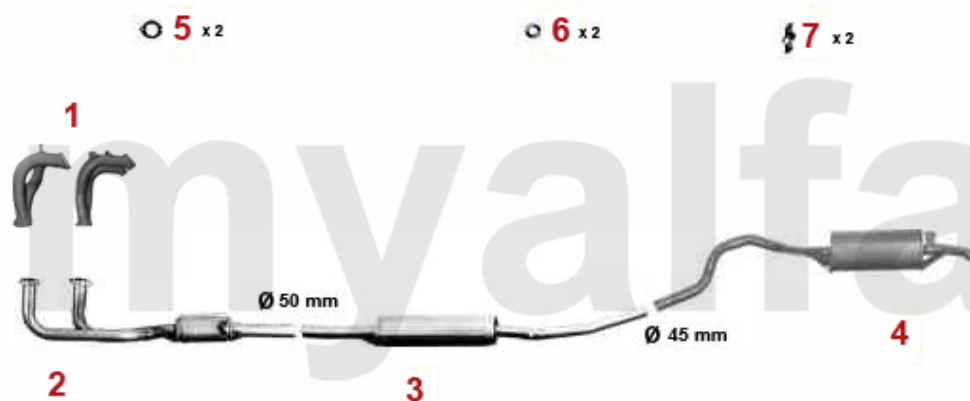

Abgasanlage/Exhaustsystem GTV/4

Alfetta GT/GTV/4 (116) 1.6/1.8/2.0 79-96 KW

1976 - 86

1	31121084	OE. 60521084 EXHAUST MANIFOLD 116 4-CYLINDER 2+3	On request
1	31121536	OE. 60521536 EXHAUST MANIFOLD 116 4-CYLINDER 1+4	On request
2	33203703	FRONT MUFFLER GTV (116) 1.6 1977-85	SEK2,670.11
2	33203803	FRONT MUFFLER GTV (116) 1.8, 2.0 1977-85	SEK2,302.83
3	34103776	OE. 60727628 MIDDLE SILENCER GTV (116) 4-CYL.	SEK1,329.23
4	35103707	REAR SILENCER GTV 116	SEK2,203.63
5	38094413	OE. 60777697 GASKET	SEK80.48
6	38091011	OE. 60521386 RUBBER RING	SEK26.78
7	38091024	OE. 60521407 EXHAUST RUBBER MOUNT	SEK54.81