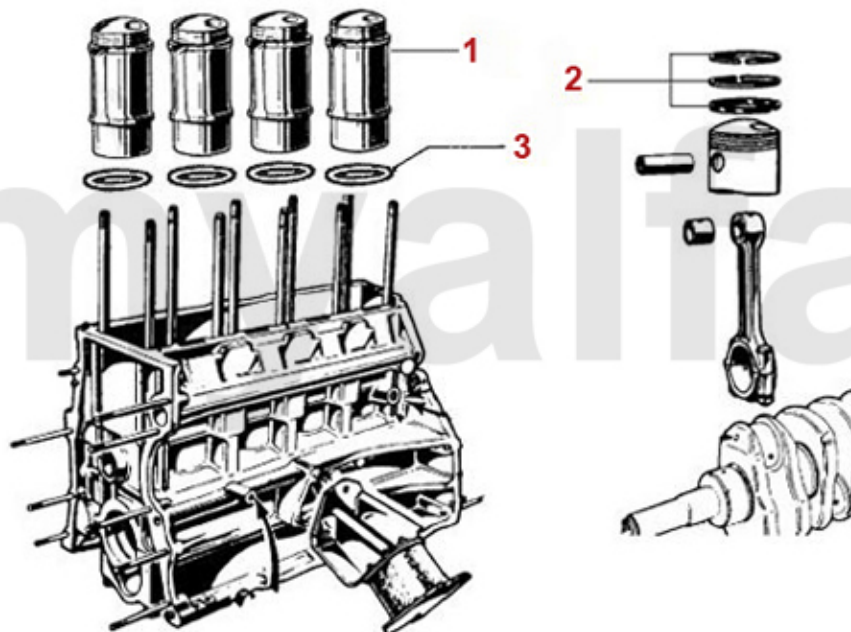

Kolben/Pistons GT/V/4 (116)

1	2212215	PISTON / LINER 2000 CARBURETTOR	SEK1,690.67
1	2212235	PISTON / LINER 2000 HIGH COMPRESSION 10,4 : 1	SEK1,853.84
1	2212195	PISTON / LINER 1600	SEK1,620.74
1	2212205	PISTON / LINER 1750	SEK1,620.74
1	2212245	PISTON / LINER 2000 MOTRONIC	SEK1,970.53
1	2212295	PISTON LINER 1600 FORGED, MAHLE	SEK4,488.98
2	2282715	SET PISTON RINGS 1600 1.5/1.75/3.5mm (FOR 1 PISTON)	On request
2	2280915	SET PISTON RINGS 1600 1.5/1.75/4.0mm (FOR 1 PISTON)	SEK412.78
2	2282235	SET PISTON RINGS 1750 1.5/1.75/3.5mm (FOR 1 PISTON)	SEK453.57
2	2282245	SET PISTON RINGS 1750 1.5/1.75/4.0mm (FOR 1 PISTON)	SEK454.68
2	2282935	SET PISTON RINGS 2000 1.5/1.75/4.0mm (FOR 1 PISTON)	SEK454.68
2	2280925	SET PISTON RINGS 2000 1.5/1.75/4.5mm (FOR 1 PISTON)	SEK426.80
3	2330880	O-RING LINER 1600/1750	SEK40.79
3	2330900	O-RING LINER 2000	SEK28.58