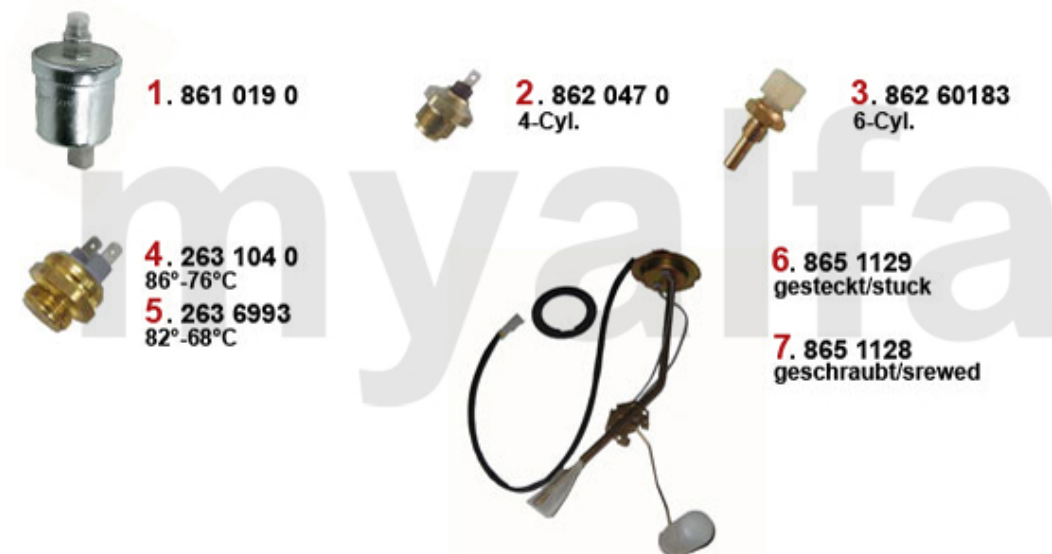

Geber/ Sending Units GTV/4/6

1	8610190	OIL PRESSURE SENDER JAEGER / VEGLIA SERIES 2	SEK558.47
2	8620470	WATER TEMPERATUR SENDER	SEK231.99
3	86260183	OE. 60523383 SENDING UNIT 6, 75 V6, ALFETTA 2.4 TD, GTV6 (116)	SEK383.64
4	2631040	TEMPERATURE SWITCH ELECTRIC FAN SPIDER 2000 IE 1988-93	SEK231.99
5	2636993	THERMO-SWITCH M22 x 1.5, 82-68°	SEK204.10
6	8651129	OE. 116003205005 TANK SENDING UNIT ALFETTA SALOON, GTV4	SEK1,037.71
7	8651128	FUEL SENDER GTV / GTV6 (116)	SEK1,154.26