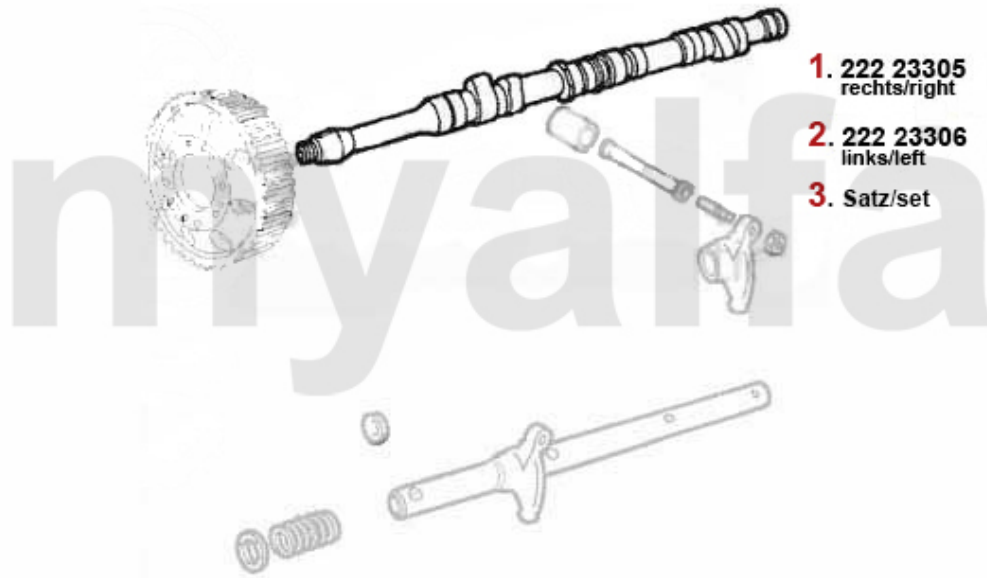

Nockenwelle/Camshaft GTV/6

1. 222 23305
rechts/right

2. 222 23306
links/left

3. Satz/set

1	22223305	OE. 60523305 CAMSHAFT	SEK8,733.06
2	22223306	LEFT CAM SHAFT 75,90 2.5 V6, GTV6	On request
3	2222930	CAMSHAFT SET COLOMBO BARIANI HUB 10,5, 282/268ϕ, 2.5 V6 12V	SEK11,648.06
3	2222940	KENT CAMSHAFT SET 12.03mm LIFT INLET 11.78mm LIFT EXHAUST 303ϕ	SEK11,018.42