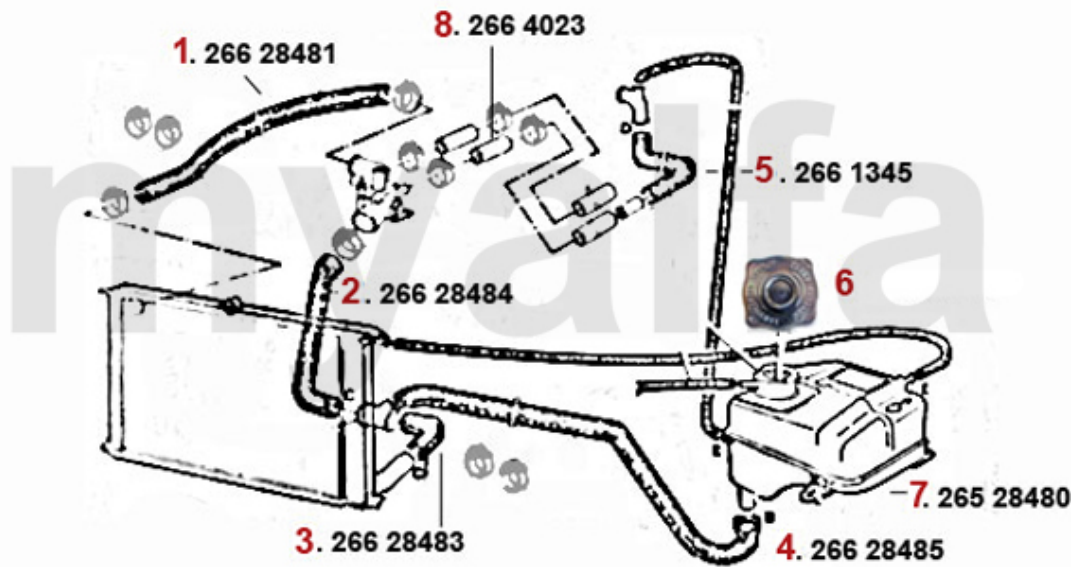

Kühlerschläuche/Radiator Hoses GTV/6 (116)

1	26628481	UPPER RADIATOR HOSE GTV6	SEK280.97
2	26628484	LOWER RADIATOR HOSE GTV6 T-PIECE/THERMOSTAT	SEK280.97
3	26628483	LOWER RADIATOR HOSE GTV6 RADIATOR/T-PIECE	SEK248.36
4	26628485	OE. 60728485 RADIATOR HOSE GTV6	SEK138.75
5	2661345	COOLANT HOSE GTV6 REAR (CARS UP TO THERMOSTAT HOUSING)	SEK231.99
6	2680600	RADIATOR CAP ROUND TYPE MODELS WITHOUT EXPANSION TANK	SEK145.69
6	2680620	RADIATOR CAP SQUARE TYPE MODELS WITH EXPANSION TANK, CHROMED	SEK277.50
7	26528480	COOLANT TANK GTV6 (116)	SEK1,142.61
8	2664023	OE. 60604023 RADIATOR HOSE FOR THERMOSTAT HOUSING 145/6, 33 (905/907) BOXER, GTV6 (116), 75 V6	SEK116.55