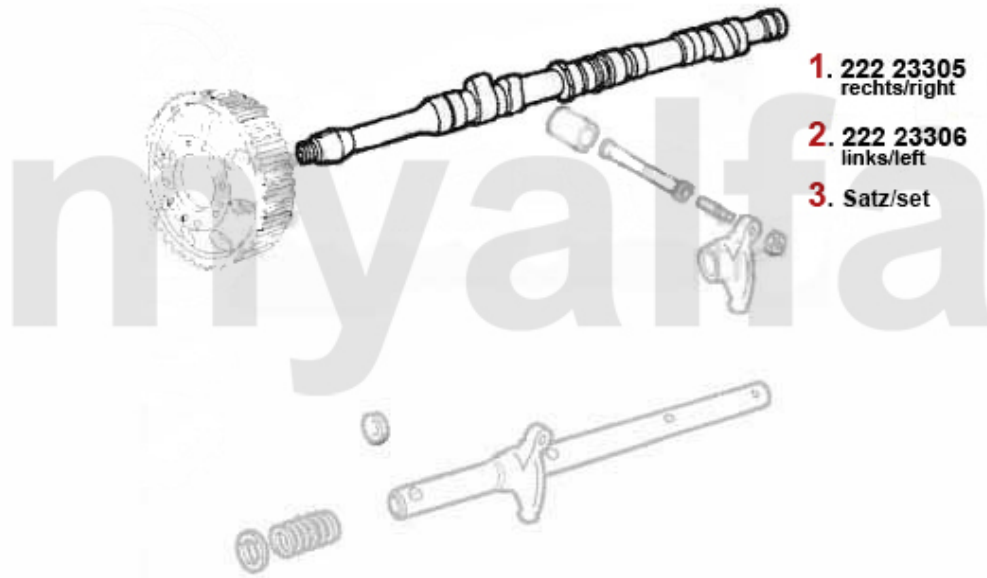

Nockenwelle/Camshaft GTV/6

1. 222 23305
  rechts/right
2. 222 23306
  links/left
3. Satz/set

1	22223305	OE. 60523305 CAMSHAFT	SEK8,733.06
2	22223306	LEFT CAM SHAFT 75,90 2.5 V6, GTV6	On request
3	2222930	CAMSHAFT SET COLOMBO BARIANI HUB 10,5, 282/268ϕ, 2.5 V6 12V	SEK11,648.06
3	2222940	KENT CAMSHAFT SET 12.03mm LIFT INLET 11.78mm LIFT EXHAUST 303ϕ	SEK11,018.42