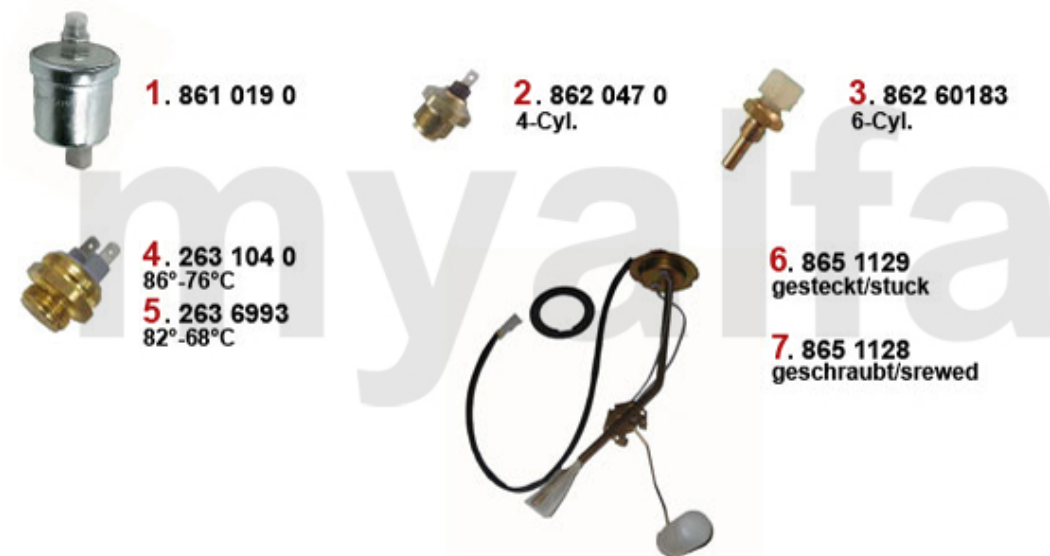

Geber/ Sending Units GTV/4/6

1	8610190	OIL PRESSURE SENDER JAEGER / VEGLIA SERIES 2	SEK558.47
2	8620470	WATER TEMPERATUR SENDER	SEK231.99
3	86260183	OE. 60523383 SENDING UNIT 6, 75 V6, ALFETTA 2.4 TD, GTV6 (116)	SEK383.64
4	2631040	TEMPERATURE SWITCH ELECTRIC FAN SPIDER 2000 IE 1988-93	SEK231.99
5	2636993	THERMO-SWITCH M22 x 1.5, 82-68°	SEK204.10
6	8651129	OE. 116003205005 TANK SENDING UNIT ALFETTA SALOON, GTV4	SEK1,037.71
7	8651128	FUEL SENDER GTV / GTV6 (116)	SEK1,154.26