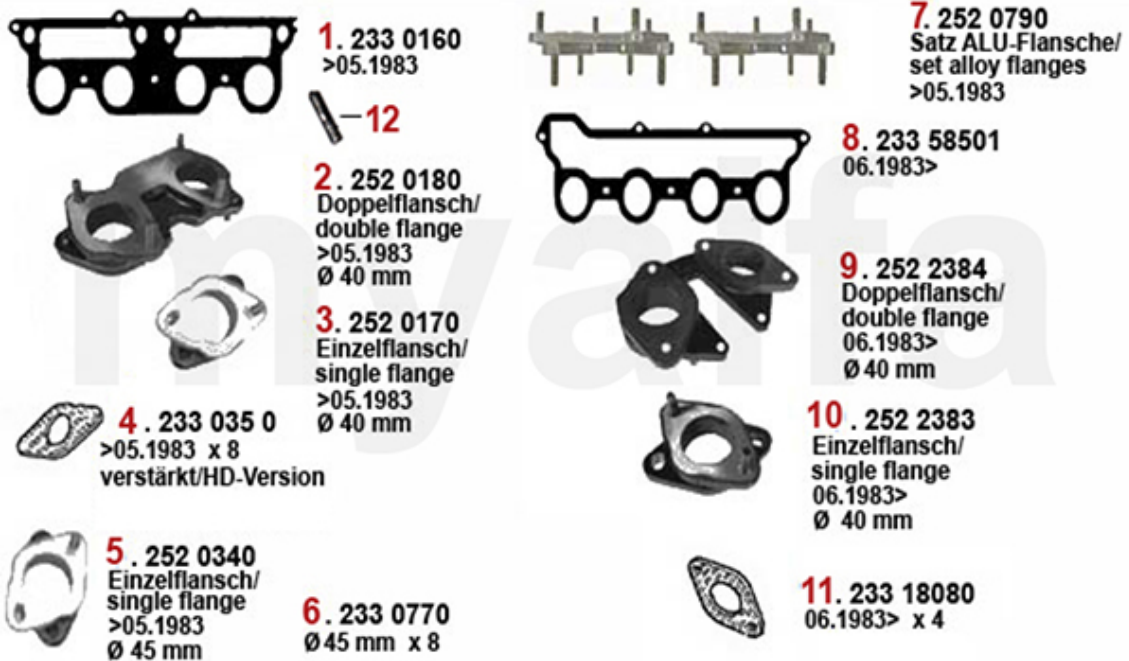

Einspritzanlage/Injection System GTV/6

1. 255 34953

2. 254 23386

3. 256 23388
mit/with AC

1	25534953	OE. 60534953 RIGID SLEEVE 116 6-CYL.	SEK1,154.26
2	25423386	OE. 60534959 AIR FLOW METER 2.5 V6 75, 90, 6, GTV6	On request
3	25623388	OE. 60523388 ELECTRO-VALVE 116 6-Cyl.	On request
4	25622011	OE. 60522011 IDLE VALVE 2.5	On request

Ansaugbrücke/Intake Manifold GTV/4 (116)

1	2330160	INTAKE MANIFOLD GASKET 1600-2000 CARBURETTOR MODELS FROM 1968 ON	SEK158.59
2	2520180	DOUBLE CARBURETTOR RUBBER MOUNT 40 mm PREMIUM QUALITY	SEK687.92
3	2520170	SINGLE CARBURETTOR RUBBER MOUNT 40 mm PREMIUM QUALITY	SEK402.24
3	2520750	SET SOLID ALUMINIUM CARBURETTOR MOUNTS 40mm	SEK1,922.66
4	2330350	HD CARBURETTOR MOUNT GASKET (8 PCS) 40 mm REINFORCED	SEK127.10
5	2520340	CARBURETTOR RUBBER MOUNT 45 mm	SEK408.06
6	2330770	HD CARBURETTOR MOUNT GASKET 45 mm TS-9003	SEK20.40
8	23358501	INTAKE MANIFOLD GASKET SPIDER 1600 1990-93	SEK220.34
9	2522384	DOUBLE CARBURETTOR RUBBER MOUNT 40 mm. 116 4-CYLINDER 06.1983>, SPIDER 1600 1990-93 PREMIUM QUALITY	SEK1,037.71
10	2522383	SINGLE CARBURETTOR RUBBER MOUNT 40 mm, 116 4-CYLINDER 06/1983>, SPIDER 1600 1990-93 PREMIUM QUALITY	SEK555.00
11	23318080	GASKET CARBURETTOR RUBBER MOUNT / INTAKE MANIFOLD SPIDER 1600 1990-93	SEK17.48
12	2280920	STUD CYLINDER HEAD - INTAKE MANIFOLD	SEK31.50