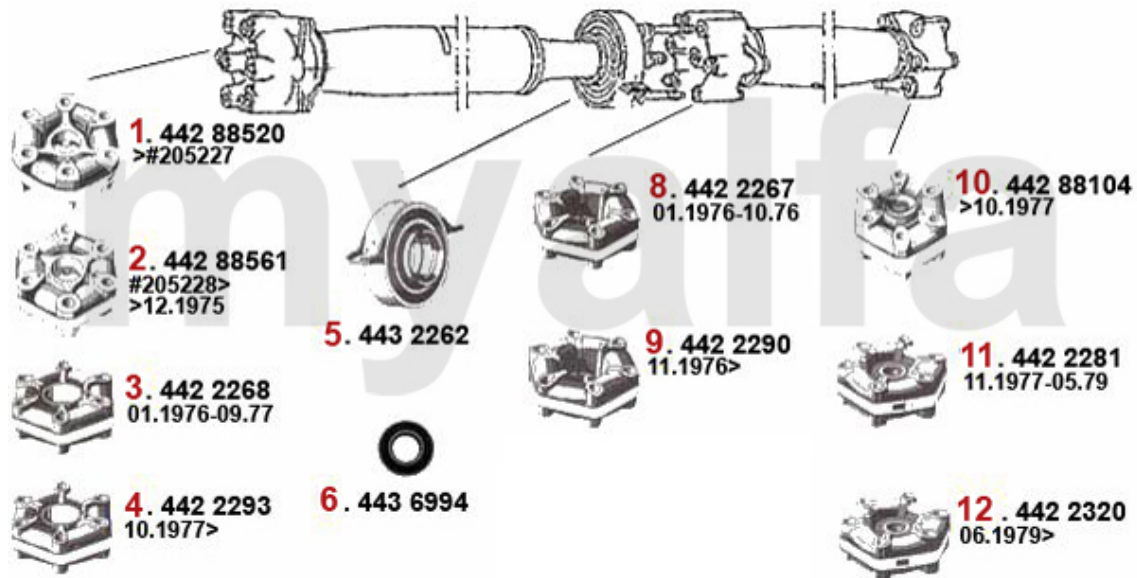

Antriebswelle/Driveshaft Alfetta

1	44288520	Drive Shaft Mounting Front Alfetta OE.	On request
2	44288561	HD-Scheibe vorne Alfetta # 205228> Bj. >12.75	On request
3	4422268	OE. 60725181 FLEX DISC	On request
4	4422293	FRONT FLEX DISC 116 4-CYLINDERS OE.60521648	SEK991.09
5	4432262	OE. 60505302 PROP SHAFT CENTER SUPPORT 116 4-CYL.	SEK566.66
6	4436994	OE. 60505303 CENTER SHAFT BEARING ALFETTA, GTV (116), GIULIETTA,75 4 CYLINDER	SEK290.27
8	4422267	OE.116001530202/60521647 FLEX DISK	On request
9	4422290	MIDDLE FLEX DISC ALFETTA, GIULIETTA 11.1976 > , 75,90	SEK1,375.85
10	44288104	Drive Shaft Mounting middle Alfetta OE.	On request
11	4422281	REAR FLEX DISC Alfetta 77>5/7960725177/116081504402	On request
12	4422320	OE.60521631 REAR FLEX DISC 116 4-CYLINDER	SEK1,014.40