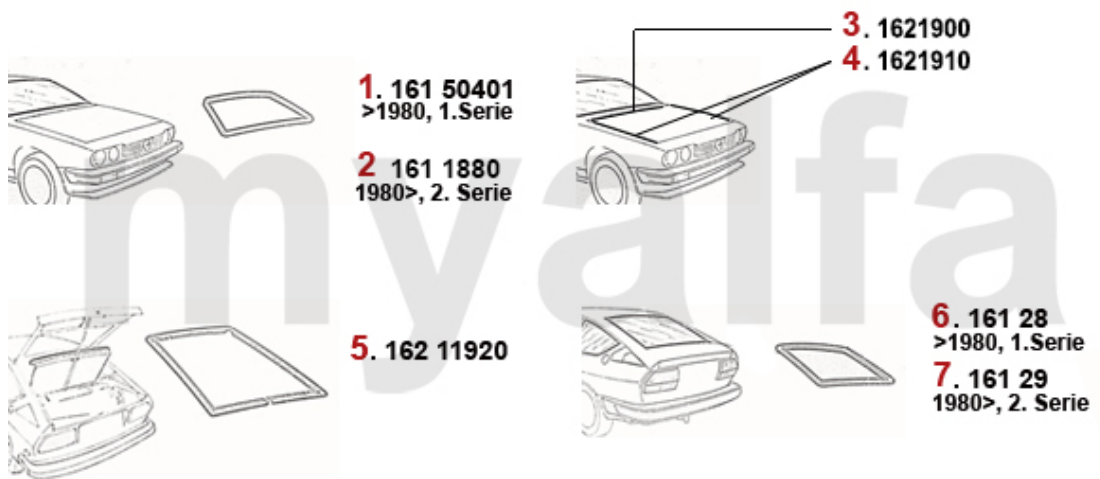

1	16150401	FRONT SCREEN RUBBER WITH TRIM GTV(116) 1. SERIES UNTIL 1980	SEK2,903.21
2	1611880	FRONT SCREEN RUBBER GTV(116) 2nd SERIES FROM 1980 ON	SEK2,903.21
3	1621900	GASKET HOOD / WIND SHIELD PLATE GTV6 (116)	SEK220.34
4	1621910	GASKET SET HOOD / FENDER GTV6 (116)	SEK209.93
5	16211920	BOOT LID RUBBER GTV6 (116)	SEK699.58
6	16128	OE. 60727640 REAR WINDOW RUBBER GTV (116) 1st SERIES	SEK2,903.21
7	16129	REAR WINDOW SEAL GTV (116) 2ND SERIES WITHOUT TRIM	SEK2,903.21