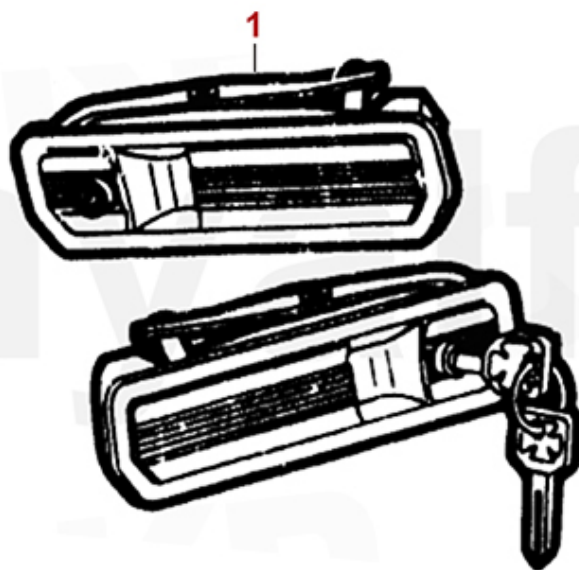

Tankdeckel / Fuel Cap GT/V/6 (116)

1. 258 27040
Bajonettverschluss/
bayonett fitting

2. 258 35060
Schraubverschluss/
screw fitting

3. 258 03720
Bajonettverschluss/
bayonett fitting

1	25827040	FUEL CAP, BAYONET FITTING, ALFETTA >1981	SEK465.23
2	25835060	FUEL FILLER CAP (SCREW IN, LOCKABLE, WITHOUT VENTILATION FROM 1982 ON	On request
3	25803720	FUEL CAP ALFETTA GTV, GTV6 116 (BAYONET FITTING) LOCKABLE	SEK1,504.05