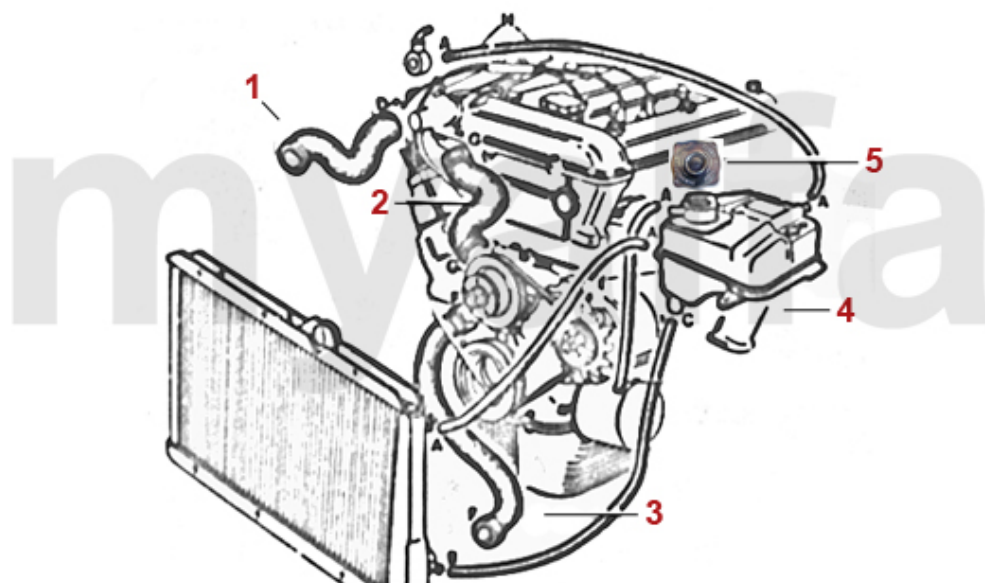

Kühlerschläuche/Radiator Hoses GT/V/4 (116)

1	2661632	OE. 60701632 RADIATOR HOSE UNTIL 1981	SEK337.02
1	26630560	OE. 60730560 UPPER RADIATOR HOSE ALFETTA/GIULIETTA 116 FROM 1982 ON	SEK337.02
2	2660170	RADIATOR HOSE THERMOSTAT/ WATER PUMP CARBURETTOR MODELS	SEK173.72
3	2661631	OE. 60701631 RADIATOR HOSE	SEK484.24
4	26528480	COOLANT TANK GTV6 (116)	SEK1,142.61
5	2680060	RADIATOR CAP SQUARE TYPE MODELS WITH EXPANSION TANK	SEK145.69