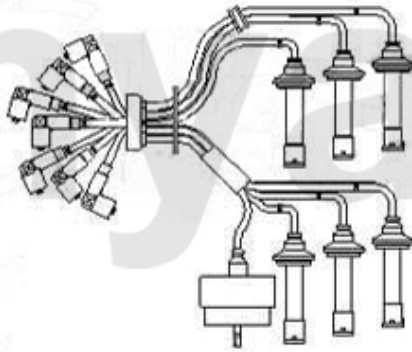

Zündungsteile/Ignition Parts GTV/6 (116)

1. 812 927

2. 818 1526

3. BP 7 ES

1	812927	OE. 60703927 IGNITION COIL GTV6 (116)	SEK1,037.71
2	8181526	IGNITION LEAD SET 75 V6, GTV6 (116) , RZ/SZ	SEK2,320.32
3	BP7ES	OE. 60512929 SPARK PLUG NGK BP7ES	SEK57.17