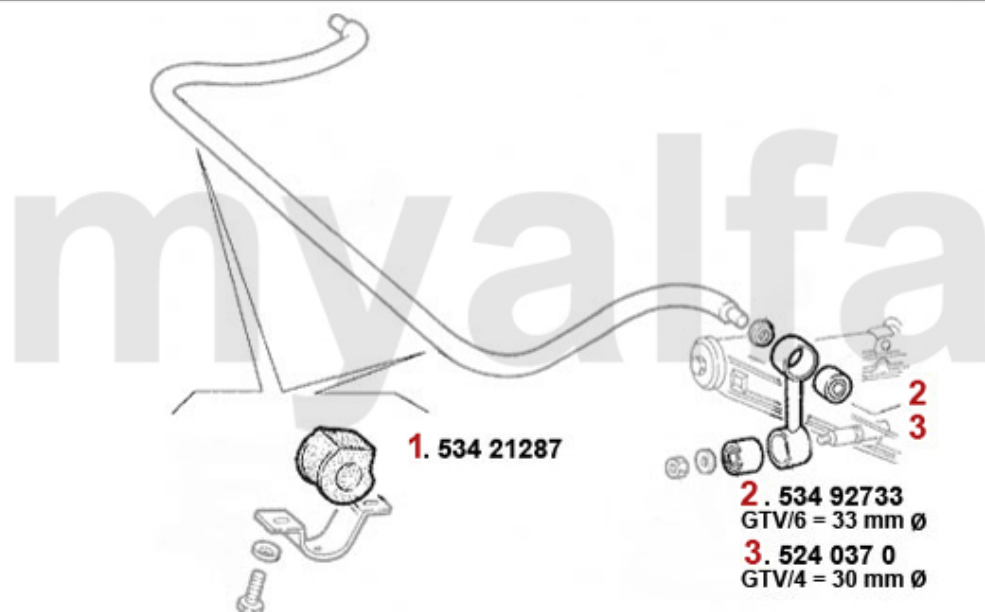

1	5341970	SET SUPERFLEX BUSHES 116 REAR AXLE TORSION BAR	SEK1,387.50
1	53487492	OE. 60521328 REAR AXLE MOUNT 75, Alfetta, Giulietta, GTV6, RZ/SZ	SEK111.97
2	53421327	OE. 60521327 BUSH	SEK204.10
3	53493399	OE. 60533942/60703781 FRONT BUSHING DEDION, TRANSAXLE, V6 & TWIN SPARK	SEK348.68
3	53488248	OE. 60700773 FRONT BUSHING DEDION TRANSAXLE, 4-CYLINDER (NOT TWIN SPARK)	On request
3	5341160	UNI-BALL KIT WATT SUPPORT 116/6-CYL.	SEK2,087.08
3	5340090	FRONT DEDION BUSH 53mm, TRANSAXLE, V6 & TWIN SPARK, STRENGTHENED, SUPERFLEX	SEK728.72
3	5340100	FRONT DEDION BUSH 45mm, 4-CYLINDER (NOT TWIN SPARK), STRENGTHENED, SUPERFLEX	SEK670.44
4	53433966	OE. 60533966 RING f. PANHARD/GEAR 116	On request
5	54122226	OE. 60522226 MOUNT FOR REAR AXLE FRAME RIGHT SIDE, GTV6, 75	SEK1,026.06
6	54122225	OE. 60522225 MOUNT FOR REAR AXLE FRAME LEFT SIDE, GTV6, 75	SEK1,026.06
7	51421323	OE.60521323 TORSION BAR 116	On request

Stabilisator vorne/Stabilizer front GTV/4/6 (116)

1	53421287	ANTI ROLL BAR RUBBER FRONT SET (2) 22MM ALFETTA, GIULIETTA, GTV6, 75	SEK185.37
2	53492733	FRONT UPPER/LOWER ANTI ROLL BAR DROP LINK BUSH 33 mm,	SEK138.75
3	5240370	FRONT UPPER ANTI ROLL BAR DROP LINK BUSH 30 mm	SEK115.44