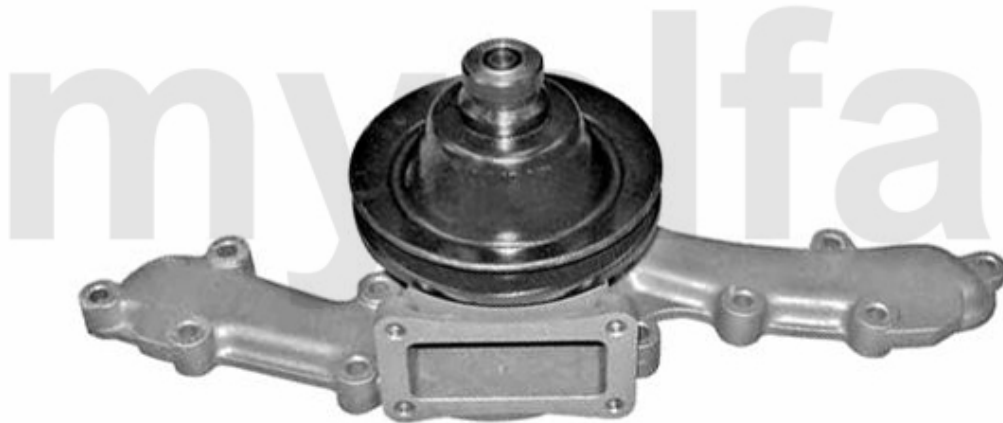

Wasserpumpe/Waterpump GTV/6 (116)

---

1 262 610

1 262610

**OE. 60555345 WATERPUMP 6 2.0/2.5 ie, 75 2.5/3.0 V6, 90 2.0/2.5 ie,
GTV6 (116)**

SEK1,737.29