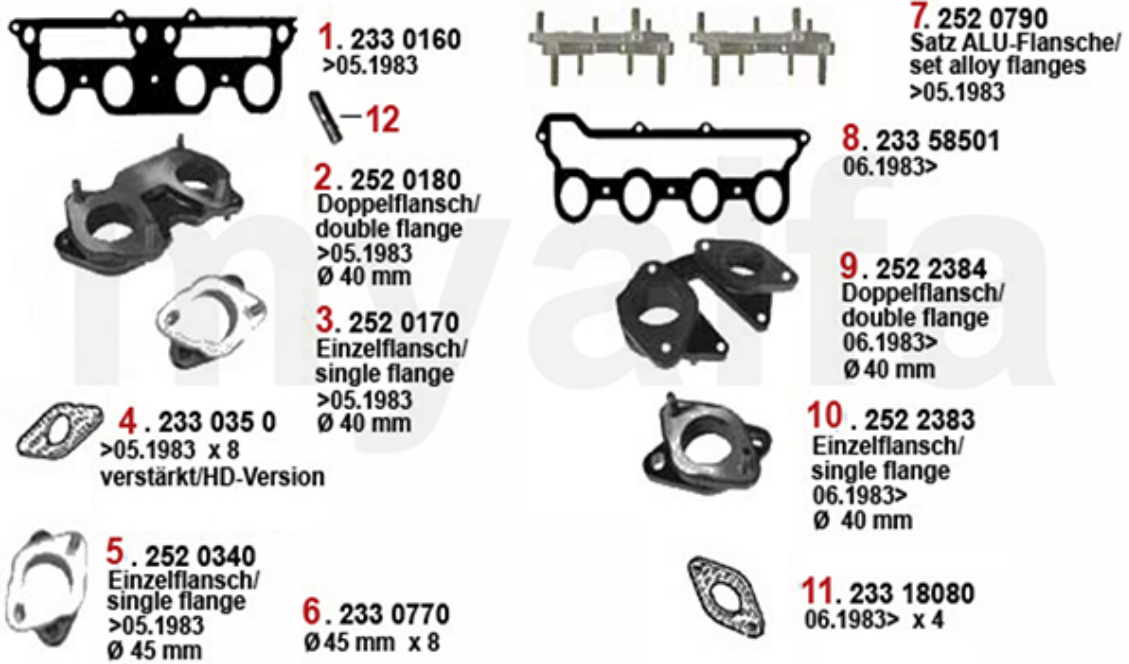

Einspritzanlage/Injection System GTV/6

1. 255 34953

2. 254 23386

3. 256 23388
mit/with AC

1	25534953	OE. 60534953 RIGID SLEEVE 116 6-CYL.	SEK1,154.26
2	25423386	OE. 60534959 AIR FLOW METER 2.5 V6 75, 90, 6, GTV6	On request
3	25623388	OE. 60523388 ELECTRO-VALVE 116 6-Cyl.	On request
4	25622011	OE. 60522011 IDLE VALVE 2.5	On request

Ansaugbrücke/Intake Manifold GTV/4 (116)

1	2330160	INTAKE MANIFOLD GASKET 1600-2000 CARBURETTOR MODELS FROM 1968 ON	SEK158.59
2	2520180	DOUBLE CARBURETTOR RUBBER MOUNT 40 mm PREMIUM QUALITY	SEK687.92
3	2520170	SINGLE CARBURETTOR RUBBER MOUNT 40 mm PREMIUM QUALITY	SEK402.24
3	2520750	SET SOLID ALUMINIUM CARBURETTOR MOUNTS 40mm	SEK1,922.66
4	2330350	HD CARBURETTOR MOUNT GASKET (8 PCS) 40 mm REINFORCED	SEK127.10
5	2520340	CARBURETTOR RUBBER MOUNT 45 mm	SEK408.06
6	2330770	HD CARBURETTOR MOUNT GASKET 45 mm TS-9003	SEK20.40
8	23358501	INTAKE MANIFOLD GASKET SPIDER 1600 1990-93	SEK220.34
9	2522384	DOUBLE CARBURETTOR RUBBER MOUNT 40 mm. 116 4-CYLINDER 06.1983>, SPIDER 1600 1990-93 PREMIUM QUALITY	SEK1,037.71
10	2522383	SINGLE CARBURETTOR RUBBER MOUNT 40 mm, 116 4-CYLINDER 06/1983>, SPIDER 1600 1990-93 PREMIUM QUALITY	SEK555.00
11	23318080	GASKET CARBURETTOR RUBBER MOUNT / INTAKE MANIFOLD SPIDER 1600 1990-93	SEK17.48
12	2280920	STUD CYLINDER HEAD - INTAKE MANIFOLD	SEK31.50