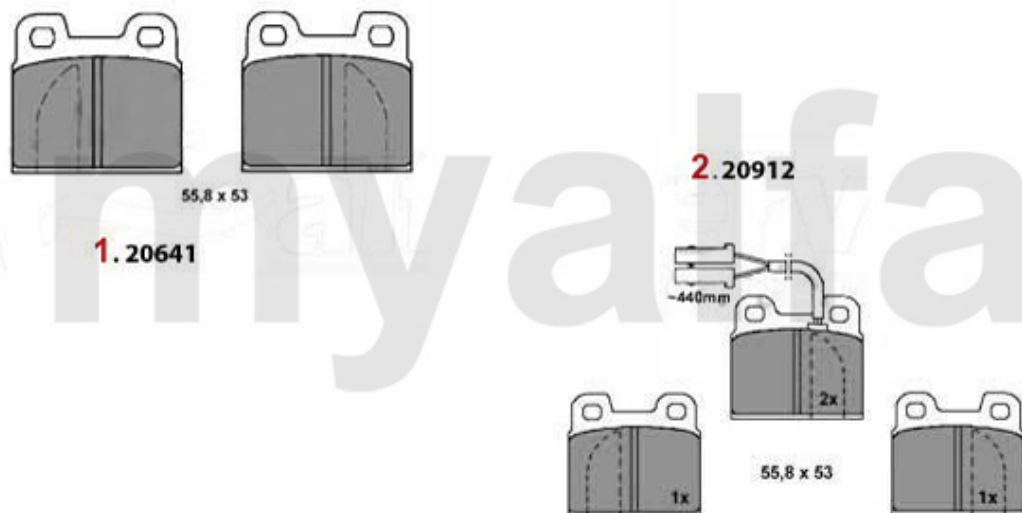

Bremsbeläge/Brakepads GT/V/6 (116) hinten/rear

1 20615004 OE.60727290 REAR BRAKE PADS ALFETTA, GIULIETTA, GTV (116)
SYSTEM ATE

SEK581.78

2 20912150 OE. 60740845 REAR BRAKE PADS

SEK897.85

Bremsbelagzubehör/Brakepadattachment GT/V/6 (116)

1. 650 902
passend für/suitable for:
13 004 00
20 911
vorne/front

2. 650 007
passend für/suitable for:
20 997
vorne/front

3. 650 968
passend für/suitable for:
20 641
20 912
hinten/rear

1	650902	SBB-Zubehör für 1300400/20034 4x stift 2x kreuzfeder	SEK89.77
2	650007	RETAINING PIN SET FOR 1 CALIPER BREMBO ALUMINIUM	SEK116.00
3	650968	BRAKE MOUNTING KIT 116 REAR BRAKE	SEK231.99