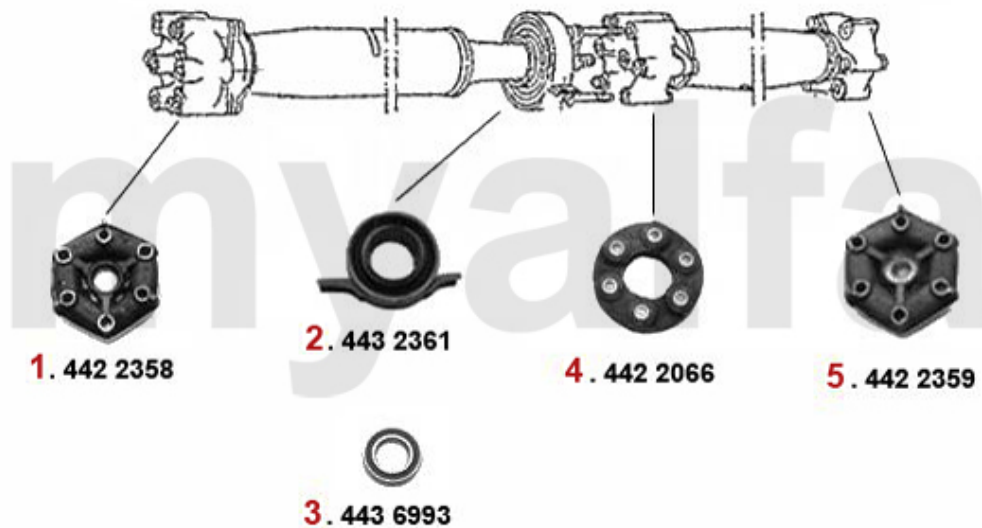

Antriebswelle/Driveshaft GTV/6 (116)

1	4422358	Front Flex disc GTV6, 75, 90 2500-3000 OE. 60518193	SEK2,320.32
2	4432361	OE. 60522599 DRIVE SHAFT SUPPORT 116 6-Cyl.	SEK757.85
3	4436993	OE. 60506993 BEARING FOR PROPSHAFT SUPPORT 116 6-CYL.	SEK290.27
4	4422066	OE. 60522066 MIDDLE FLEX DISC GTV6, 75 V6	SEK1,386.39
5	4422359	REAR FLEX DISC GTV6, 75, 90 2500-3000 OE. 60522592	SEK2,320.32