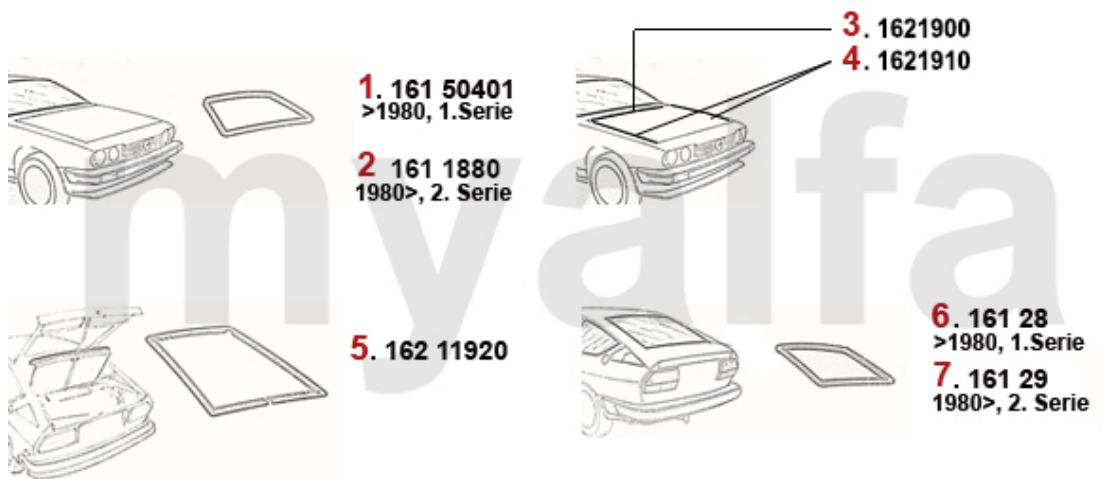

# Spoiler GT/V/4

---

**1. 137 116 0**  
Chrommodell, >1980/

**1 1371160** OE. 11610.54417/8.10 SPOILER SET GTV4 (116)

**SEK4,069.12**

<b>1</b>	<b>16150401</b>	<b>FRONT SCREEN RUBBER WITH TRIM GTV(116) 1. SERIES UNTIL 1980</b>	<b>SEK2,903.21</b>
<b>2</b>	<b>1611880</b>	<b>FRONT SCREEN RUBBER GTV(116) 2nd SERIES FROM 1980 ON</b>	<b>SEK2,903.21</b>
<b>3</b>	<b>1621900</b>	<b>GASKET HOOD / WIND SHIELD PLATE GTV6 (116)</b>	<b>SEK220.34</b>
<b>4</b>	<b>1621910</b>	<b>GASKET SET HOOD / FENDER GTV6 (116)</b>	<b>SEK209.93</b>
<b>5</b>	<b>16211920</b>	<b>BOOT LID RUBBER GTV6 (116)</b>	<b>SEK699.58</b>
<b>6</b>	<b>16128</b>	<b>OE. 60727640 REAR WINDOW RUBBER GTV (116) 1st SERIES</b>	<b>SEK2,903.21</b>
<b>7</b>	<b>16129</b>	<b>REAR WINDOW SEAL GTV (116) 2ND SERIES WITHOUT TRIM</b>	<b>SEK2,903.21</b>