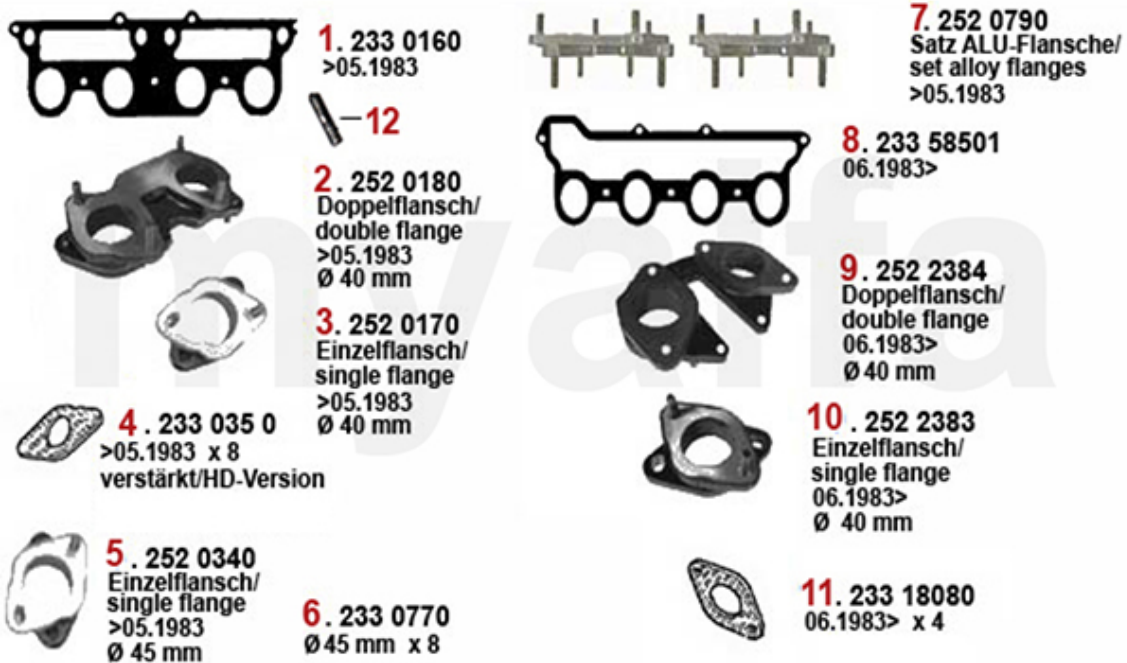

# Einspritzanlage/Injection System GTV/6

1. 255 34953

2. 254 23386

3. 256 23388  
mit/with AC

1	25534953	OE. 60534953 RIGID SLEEVE 116 6-CYL.	SEK1,154.26
2	25423386	OE. 60534959 AIR FLOW METER 2.5 V6 75, 90, 6, GTV6	On request
3	25623388	OE. 60523388 ELECTRO-VALVE 116 6-Cyl.	On request
4	25622011	OE. 60522011 IDLE VALVE 2.5	On request

# Ansaugbrücke/Intake Manifold GTV/4 (116)

<b>1</b>	<b>2330160</b>	<b>INTAKE MANIFOLD GASKET 1600-2000 CARBURETTOR MODELS FROM 1968 ON</b>	<b>SEK158.59</b>
<b>2</b>	<b>2520180</b>	<b>DOUBLE CARBURETTOR RUBBER MOUNT 40 mm PREMIUM QUALITY</b>	<b>SEK687.92</b>
<b>3</b>	<b>2520170</b>	<b>SINGLE CARBURETTOR RUBBER MOUNT 40 mm PREMIUM QUALITY</b>	<b>SEK402.24</b>
<b>3</b>	<b>2520750</b>	<b>SET SOLID ALUMINIUM CARBURETTOR MOUNTS 40mm</b>	<b>SEK1,922.66</b>
<b>4</b>	<b>2330350</b>	<b>HD CARBURETTOR MOUNT GASKET (8 PCS) 40 mm REINFORCED</b>	<b>SEK127.10</b>
<b>5</b>	<b>2520340</b>	<b>CARBURETTOR RUBBER MOUNT 45 mm</b>	<b>SEK408.06</b>
<b>6</b>	<b>2330770</b>	<b>HD CARBURETTOR MOUNT GASKET 45 mm TS-9003</b>	<b>SEK20.40</b>
<b>8</b>	<b>23358501</b>	<b>INTAKE MANIFOLD GASKET SPIDER 1600 1990-93</b>	<b>SEK220.34</b>
<b>9</b>	<b>2522384</b>	<b>DOUBLE CARBURETTOR RUBBER MOUNT 40 mm. 116 4-CYLINDER 06.1983&gt;, SPIDER 1600 1990-93 PREMIUM QUALITY</b>	<b>SEK1,037.71</b>
<b>10</b>	<b>2522383</b>	<b>SINGLE CARBURETTOR RUBBER MOUNT 40 mm, 116 4-CYLINDER 06/1983&gt;, SPIDER 1600 1990-93 PREMIUM QUALITY</b>	<b>SEK555.00</b>
<b>11</b>	<b>23318080</b>	<b>GASKET CARBURETTOR RUBBER MOUNT / INTAKE MANIFOLD SPIDER 1600 1990-93</b>	<b>SEK17.48</b>
<b>12</b>	<b>2280920</b>	<b>STUD CYLINDER HEAD - INTAKE MANIFOLD</b>	<b>SEK31.50</b>