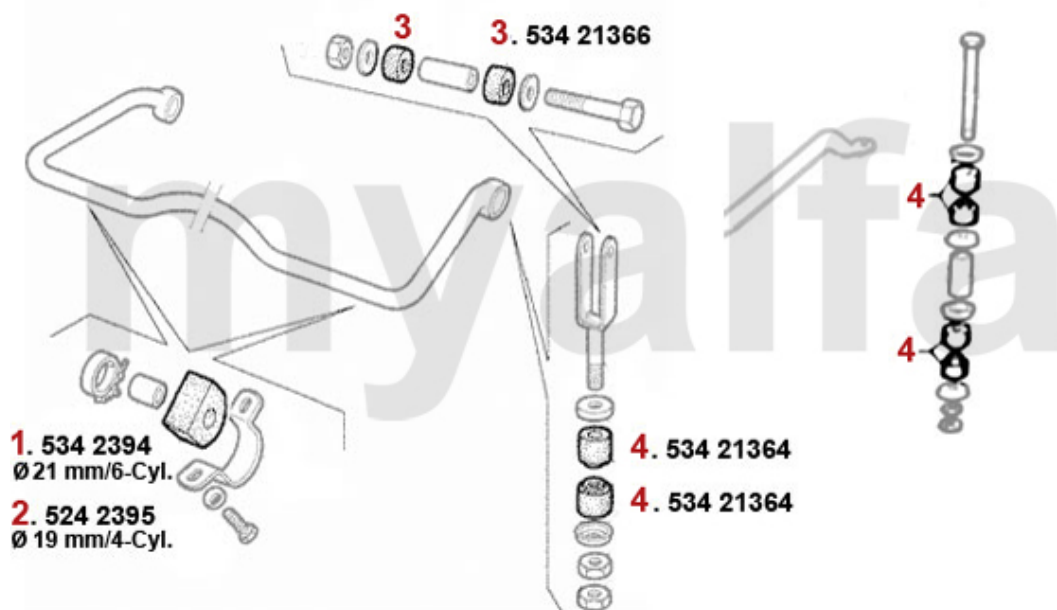

Stabilisator hinten/Stabilizer rear GTV/4/6 (116)

1	5342394	SET ANTI-ROLL BAR RUBBER REAR ALFETTA,GIULIETTA, 75 (21mm)	SEK343.96
2	5242395	SET ANTI-ROLL BAR RUBBER REAR 75 1.6-1.8 ie (19mm) SUPERFLEX	SEK309.00
3	53421366	OE. 60521366 STABILIZER BUSH 75 ,90, ALFETTA, GTV6 (116), GIULIETTA	SEK71.18
4	53421364	OE. 60521364 TIE ROD BUSH ALFETTA, GIULIETTA, GTV6 (116), 75	SEK45.51