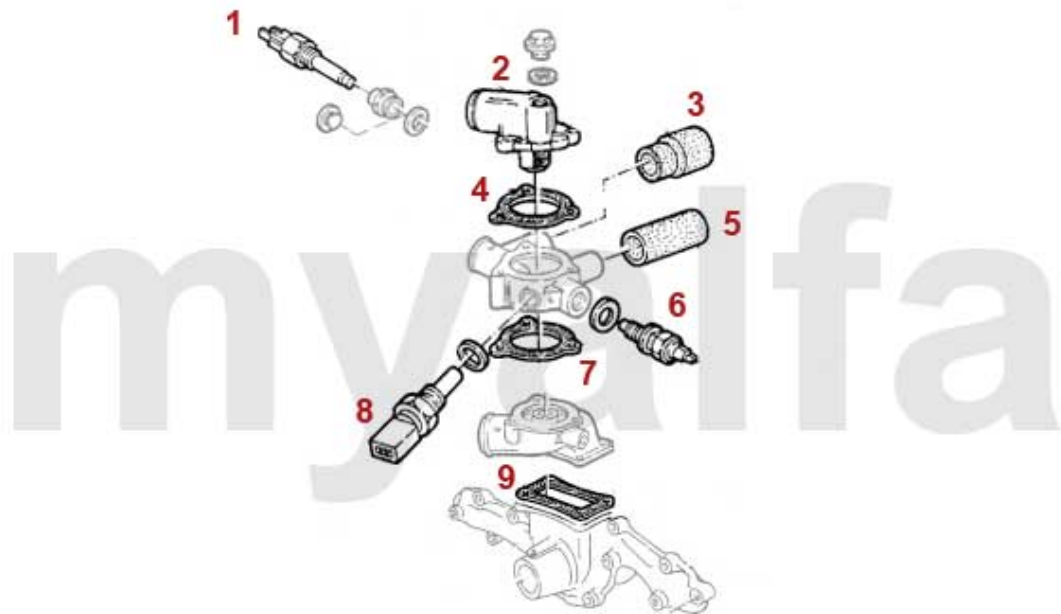

1	25623385	OE. 60523385 TEMPERATURE SENDER	SEK2,553.42
2	26323250	OE. 60523250 THERMOSTAT GTV6, 75 V6, RZ, SZ	SEK571.37
3	2668355	OE. 60573501 RADIATOR HOSE	SEK255.30
4	2337415	OE. 60507415 THERMOSTAT GASKET	SEK40.79
5	2668356	OE. 60573501 RADIATOR HOSE	SEK255.30
6	8626024	OE. 60605959 SENDING UNIT	On request
7	2337416	OE. 60507416 GASKET WATERPUMP/DISTRIBUTOR HOUSING FOR THERMOSTAT #60559862	SEK69.38
8	86260183	OE. 60523383 SENDING UNIT 6, 75 V6, ALFETTA 2.4 TD, GTV6 (116)	SEK383.64
8	86260145	OE. 60808142/60800167 SENDING UNIT	SEK319.54
9	23315713	OE. 60615713 SEALING GASKET WATERPUMP THERMOSTAT HOUSING	SEK42.04