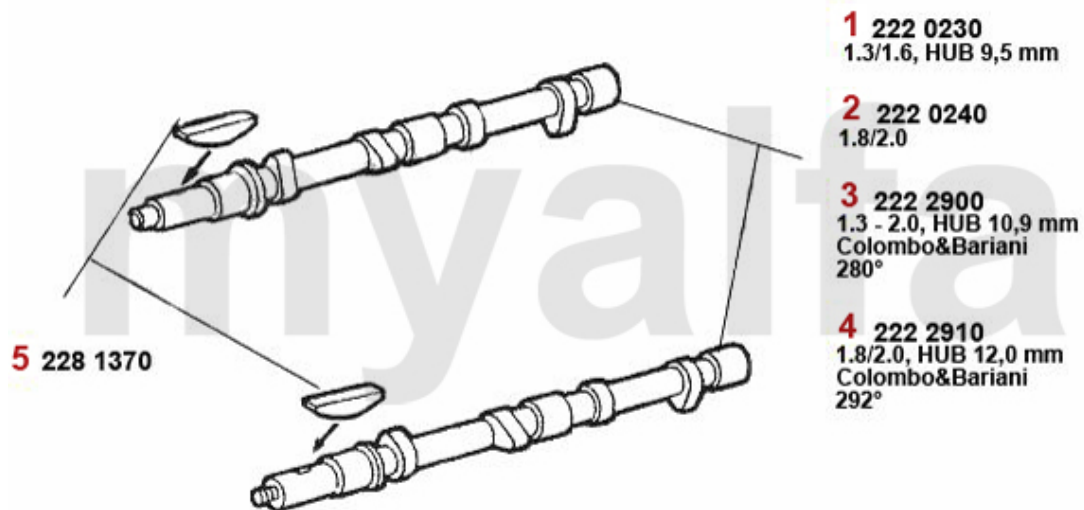

Nockenwelle/Camshaft GT/V/4

1 222 0230
1.3/1.6, HUB 9,5 mm

2 222 0240
1.8/2.0

3 222 2900
1.3 - 2.0, HUB 10,9 mm
Colombo&Bariani
280°

4 222 2910
1.8/2.0, HUB 12,0 mm
Colombo&Bariani
292°

5 228 1370

3	2222900	CAMSHAFT 1300-2000 SPORT COLOMBO&BARIANI LIFT 10.9 mm 280°	SEK3,206.37
4	2222910	CAMSHAFT 1750/2000 SPORT COLOMBO&BARIANI LIFT 12.0 mm 292°	SEK3,206.37
5	2281370	WEDGE CAMSHAFT	SEK80.48