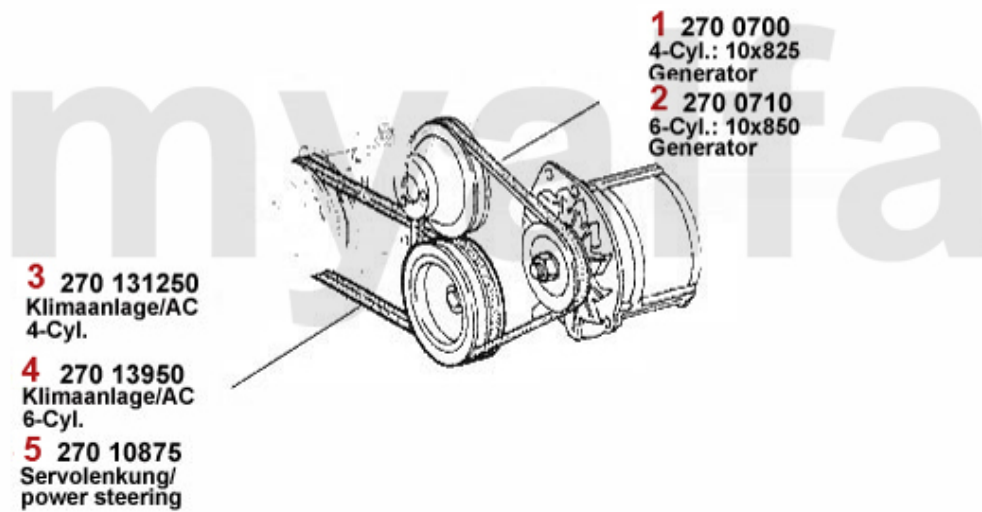

2 9111080 **CAR COVER ECOLINE GIULIA, RED**

SEK687.92

3 9112070 **CAR COVER MADE TO MEASURE ALFA ROMEO ALFETTA
GT/GTV/GTV 6 WITH BADGE, RED**

SEK1,970.53

Keilriemen/V-Belt GT/V4/6 (116)

1	2700700	V-BELT 9.5x825	SEK103.79
2	2700710	V-BELT 9,5x850	SEK104.34
3	27031250	V-BELT 12.5x1250 ALFETTA, GIULIETTA,GTV (116) 4-CYLINDERCLIMATE COMPRESSOR	SEK244.89
4	27013950	V-BELT OE. 60548814	SEK278.61
5	27010875	V-BELT 10x875 SUD/SPRINT, ARNA, 33 (905/907) GENERATOR, GTV6 (116) SERVO PUMP	SEK169.14