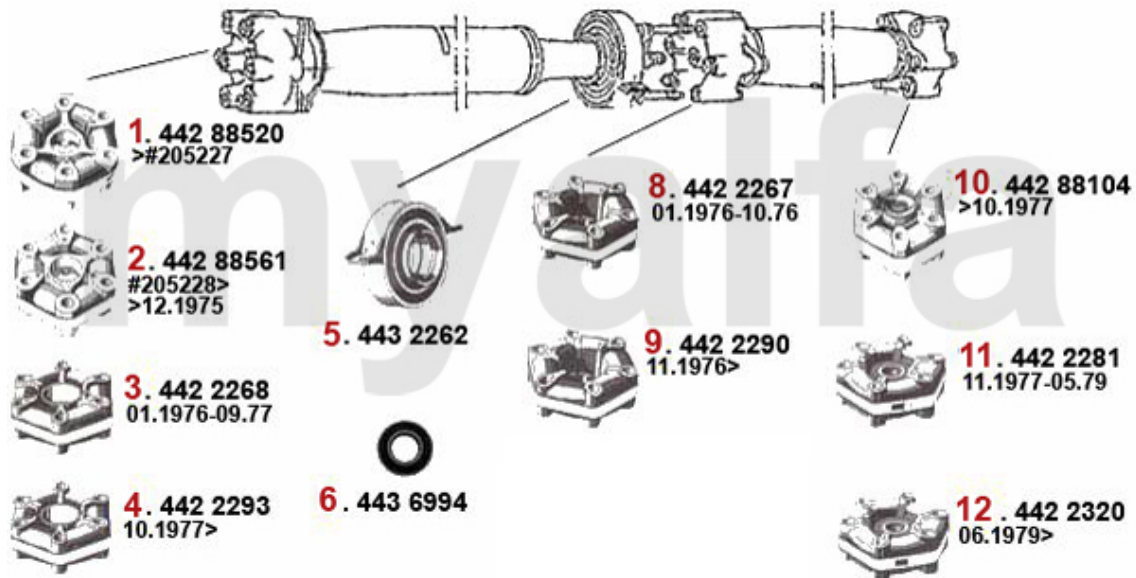

# Antriebswelle/Driveshaft Alfetta

1	44288520	Drive Shaft Mounting Front Alfetta OE.	On request
2	44288561	HD-Scheibe vorne Alfetta # 205228> Bj. >12.75	On request
3	4422268	OE. 60725181 FLEX DISC	On request
4	4422293	FRONT FLEX DISC 116 4-CYLINDERS OE.60521648	SEK991.09
5	4432262	OE. 60505302 PROP SHAFT CENTER SUPPORT 116 4-CYL.	SEK566.66
6	4436994	OE. 60505303 CENTER SHAFT BEARING ALFETTA, GTV (116), GIULIETTA,75 4 CYLINDER	SEK290.27
8	4422267	OE.116001530202/60521647 FLEX DISK	On request
9	4422290	MIDDLE FLEX DISC ALFETTA, GIULIETTA 11.1976 > , 75,90	SEK1,375.85
10	44288104	Drive Shaft Mounting middle Alfetta OE.	On request
11	4422281	REAR FLEX DISC Alfetta 77>5/7960725177/116081504402	On request
12	4422320	OE.60521631 REAR FLEX DISC 116 4-CYLINDER	SEK1,014.40