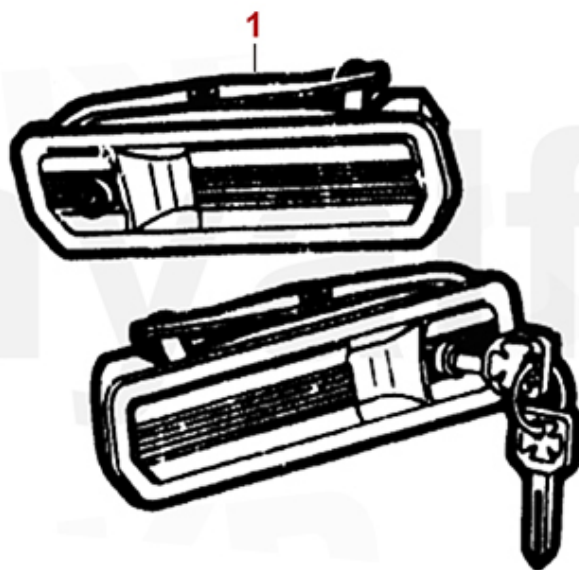

Tankdeckel / Fuel Cap GTV/6 (116)

1. 258 27040
Bajonettverschluss/
bayonett fitting

2. 258 35060
Schraubverschluss/
screw fitting

3. 258 03720
Bajonettverschluss/
bayonett fitting

1	25827040	FUEL CAP, BAYONET FITTING, ALFETTA >1981	SEK465.23
2	25835060	FUEL FILLER CAP (SCREW IN, LOCKABLE, WITHOUT VENTILATION FROM 1982 ON	On request
3	25803720	FUEL CAP ALFETTA GTV, GTV6 116 (BAYONET FITTING) LOCKABLE	SEK1,504.05