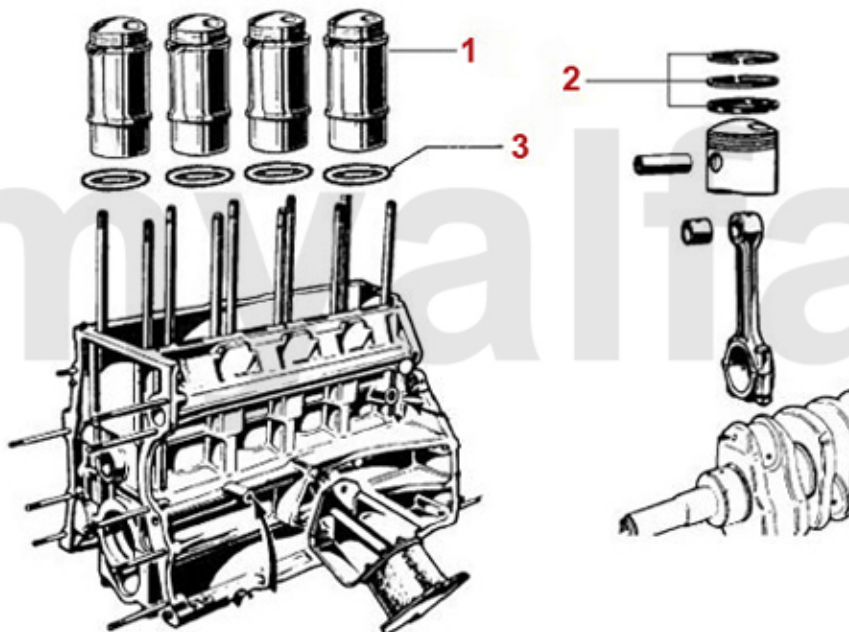

Kolben/Pistons GT/V/4 (116)

1	2212215	PISTON / LINER 2000 CARBURETTOR	SEK1,690.67
1	2212235	PISTON / LINER 2000 HIGH COMPRESSION 10,4 : 1	SEK1,853.84
1	2212195	PISTON / LINER 1600	SEK1,620.74
1	2212205	PISTON / LINER 1750	SEK1,620.74
1	2212245	PISTON / LINER 2000 MOTRONIC	SEK1,970.53
1	2212295	PISTON LINER 1600 FORGED, MAHLE	SEK4,488.98
2	2282715	SET PISTON RINGS 1600 1.5/1.75/3.5mm (FOR 1 PISTON)	On request
2	2280915	SET PISTON RINGS 1600 1.5/1.75/4.0mm (FOR 1 PISTON)	SEK412.78
2	2282235	SET PISTON RINGS 1750 1.5/1.75/3.5mm (FOR 1 PISTON)	SEK453.57
2	2282245	SET PISTON RINGS 1750 1.5/1.75/4.0mm (FOR 1 PISTON)	SEK454.68
2	2282935	SET PISTON RINGS 2000 1.5/1.75/4.0mm (FOR 1 PISTON)	SEK454.68
2	2280925	SET PISTON RINGS 2000 1.5/1.75/4.5mm (FOR 1 PISTON)	SEK426.80
3	2330880	O-RING LINER 1600/1750	SEK40.79
3	2330900	O-RING LINER 2000	SEK28.58