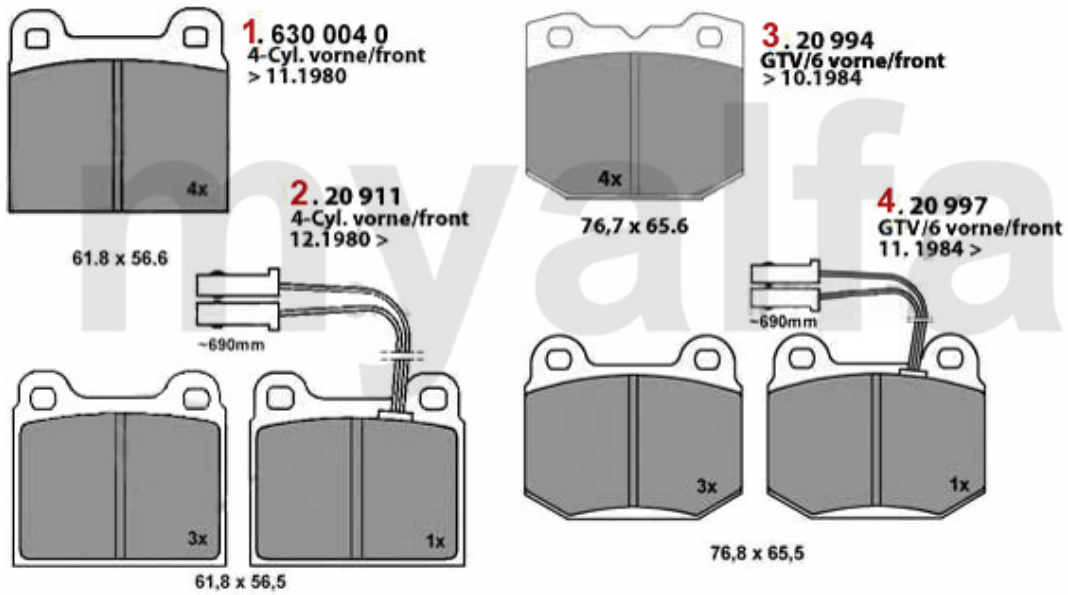

Bremsbeläge/Brakepads GT/V/6 (116) vorne/front

1	6300040	BRAKE PADS 1300/1600 1966-85 FRONT	SEK285.69
2	20911150	OE. 60778257 FRONT BRAKE PADS	SEK1,107.64
3	20944165	OE. 60728499 FRONT BRAKE PADS GTV6	SEK1,182.29
4	20916505	OE. 60734810 BRAKE PADS FOR SYSTEM BREMBO	SEK1,120.55