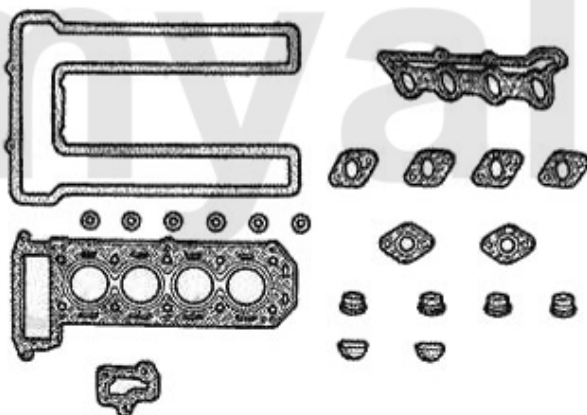

Kopfdichtsatz/Head Set GTV/4 (116) Vergaser/Carb.

Achtung/Attention:

Dichtsatz ohne Kopfdichtung, bitte separat bestellen! / Headset without HEADGASKET, please order separate!

1. 232 069 0
1300-2000 ccm

2. 232 357 20
1.8 Turbo

1 2321320 HEAD GASKET SET WITHOUT CYLINDER HEAD GASKET
CARBURETTOR FROM 1982 ON

SEK641.30

2 23235720 Kopfdichtsatz 1.8 Turbo

SEK1,853.84