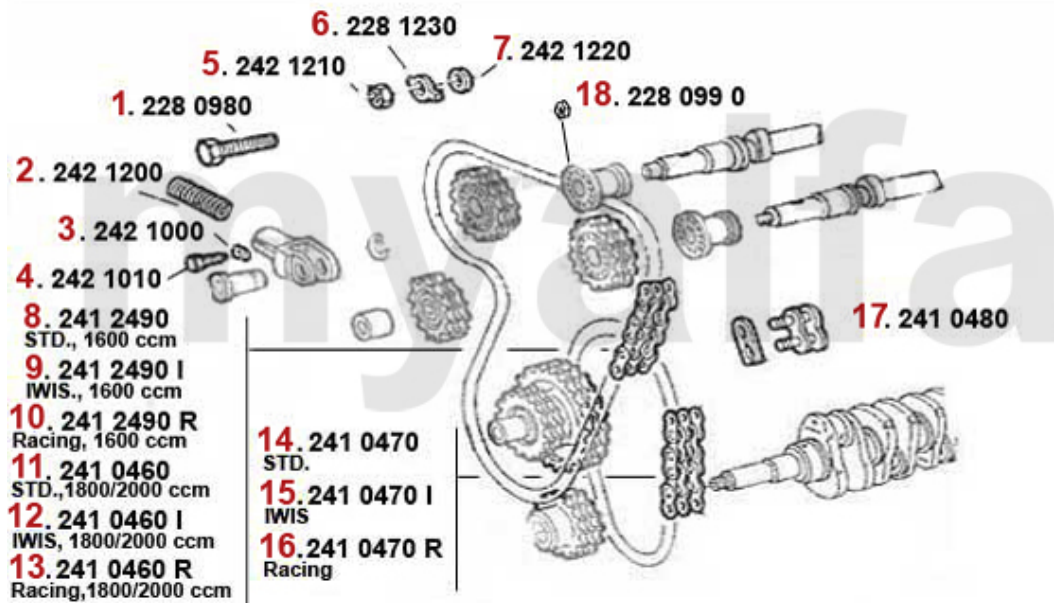

Steuerkette/Timing Chain GT/V/4

1	2280980	SAFETY SCREW CAMSHAFT	SEK40.79
2	2421200	CHAIN TENSIONER SPRING	SEK86.30
3	2421000	CHAIN TENSIONER LOCKING BLOCK	SEK64.10
4	2421010	CHAIN TENSIONER SCREW	SEK80.48
5	2421210	NUT TIMING CHAIN SPROCKET	SEK25.67
6	2281230	TAB WASHER CAMSHAFT	SEK29.14
7	2421220	WASHER TIMING CHAIN SPROCKET	On request
8	2412490	TOP TIMING CHAIN 1600 WITH LINK	SEK496.73
9	2412490I	TIMING CHAIN IWIS 1600 LONG WITH LINK	SEK931.57
10	2412490R	TIMING CHAIN 1600 IWIS RACING	SEK1,107.64
11	2410460	TOP TIMING CHAIN 1750-2000 WITH LINK	SEK496.73
12	2410460I	TIMING CHAIN IWIS 1750-2000 WITH LINK	SEK1,037.71
13	2410460R	TIMING CHAIN 1750/2000 IWIS RACING	SEK1,107.64
14	2410470	BOTTOM TIMING CHAIN 1300-2000 WITHOUT LINK	SEK320.65
15	2410470I	TIMING CHAIN IWIS 1300-2000 SHORT ENDLESS	SEK553.89
16	2410470R	TIMING CHAIN 1300 -2000 SHORT IWIS RACING	SEK676.27
17	2410480	TIMING CHAIN LINK	SEK87.41
18	2280990	NUT SAFETY SCREW CAMSHAFT	SEK11.66