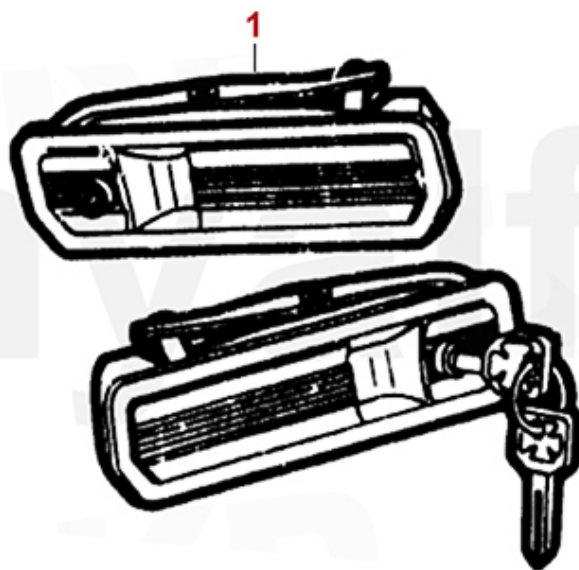

<b>1</b>	<b>25827040</b>	<b>FUEL CAP, BAYONET FITTING, ALFETTA &gt;1981</b>	<b>SEK465.23</b>
<b>2</b>	<b>25835060</b>	<b>FUEL FILLER CAP (SCREW IN, LOCKABLE, WITHOUT VENTILATION FROM 1982 ON</b>	<b>On request</b>
<b>3</b>	<b>25803720</b>	<b>FUEL CAP ALFETTA GTV, GTV6 116 (BAYONET FITTING) LOCKABLE</b>	<b>SEK1,504.05</b>