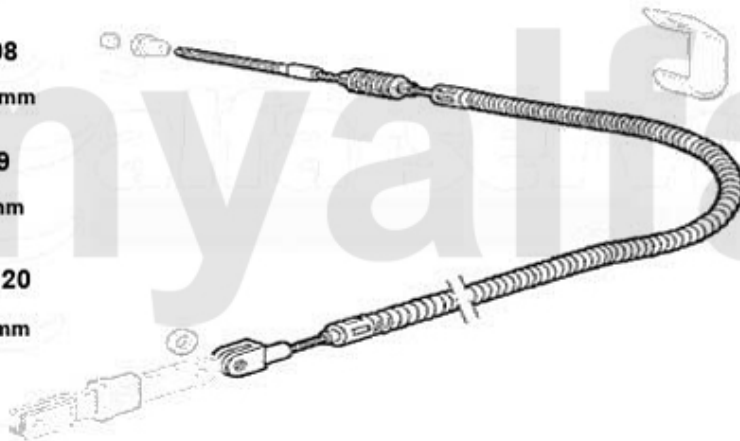

Handbremsseil/Brake Cable GT/V/6 (116)

- **1.680 0208**
  >1979
  1260/1535 mm
  - GTV/6
- **2.680 2519**
  1980>
  1335/1615 mm
  - GTV/6
- **3.680 25120**
  GTV/6
  1078/1360 mm

1	680208	OE. 60521838 HANDBRAKE CABLE ALFETTA/GT >1979	SEK624.38
2	6802519	OE. 60521838 BRAKE CABLE 116 1980>	SEK555.00
3	68025120	OE. 60728494 BRAKE CABLE	SEK555.00