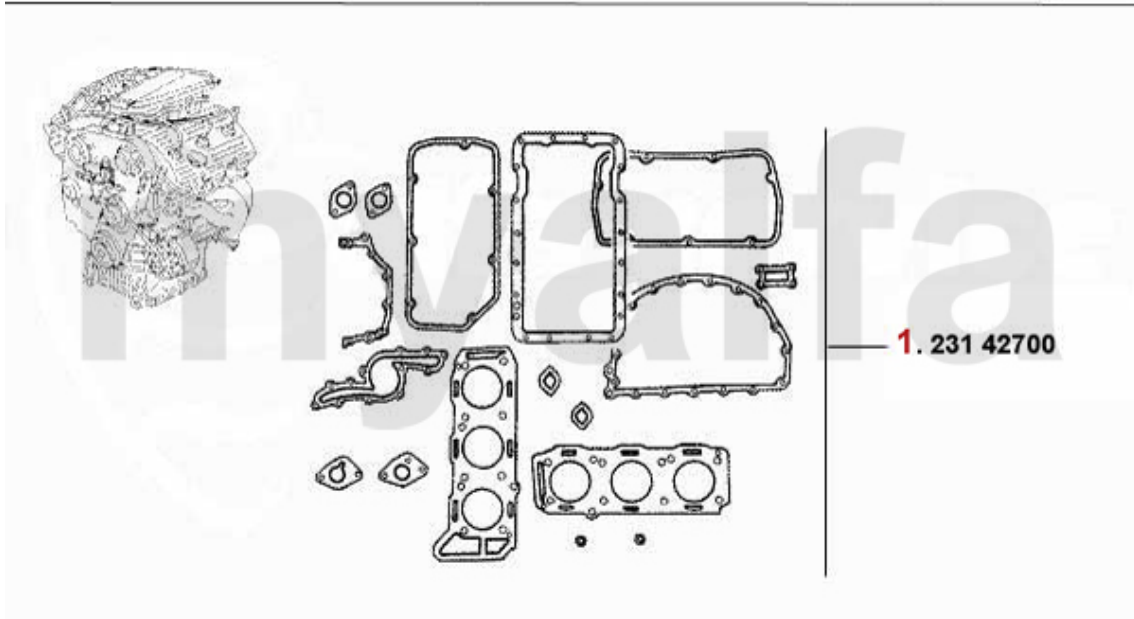

Motordichtsatz/Full Set GTV/6 (116)

1 23142700 OE. 6077987/6077618 FULL SET V6 2.5, 8 VALVE

SEK4,294.31

1	23324700	OE. 60512949 LEFT VALVE COVER GASKET SET	SEK465.23
2	23324600	OE. 60512948 RIGHT VALVE COVER GASKET	SEK465.23
3	23310900	OE.60570617 OIL SEAL CAMSHAFT V6	SEK195.92
4	23320800	OE. 60777089 GASKET	SEK57.17
5	3806636	OE. 60506636 EXHAUST MANIFOLD GASKET	SEK75.76
6	25223379	OE. 60523379 RUBBER HOSE f.	SEK173.72
7	23323600	OE. 60567605/7 Sealing Gasket	SEK227.41
8	2330600	OIL SEAL CRANK SHAFT REAR 84/105/12 SPIDER IE 1990-93 ORIGINAL QUALITY	SEK406.95
9	23311871	OE. 96411871 SEALING GASKET ÖLSUMP 116 6-CYLINDER	SEK402.24
10	23311872	OE. 96411872 LOWER OILSUMP GASKET 2.5 V6	SEK205.63
11	23307294	OE. 60507294 RUBBER RING f. SPARK PLUG SHAFT V6/12V	SEK68.82
12	2332550	VALVE SEAL REINZ	SEK57.17
13	2330840	SET RUBBER RINGS FOR LINER 3.0 V6 (6 PC)	SEK343.96
13	2330990	RUBBER SEAL PISTON LINER 2.5 V6 (SET 6 PC)	SEK343.96