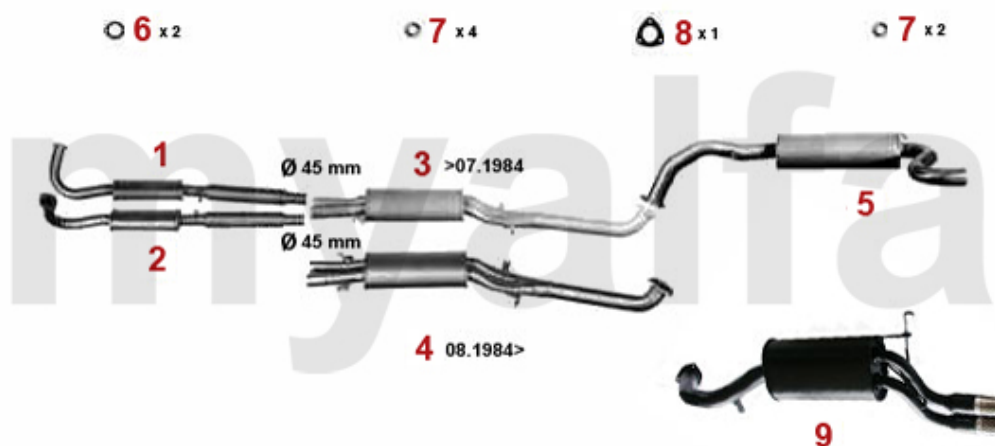

Abgasanlage/Exhaustsystem GTV/6

GTV/6 (116) 2.5 116 KW

1980 - 87

1	33205203	OE. 60522108 FRONT MUFFLER right	SEK2,284.10
2	33205213	OE. 60522109 FRONT MUFFLER left	SEK2,284.10
3	34105206	OE. 60728474 MIDDLE SILENCER GTV6	SEK4,069.26
4	34105406	MIDDLE SILENCER GTV6 FROM 7.1984> ON	SEK3,089.82
5	35105207	OE. 605719755 REAR SILENCER GTV6	SEK3,136.44
6	38094406	OE. 60522123 GASKET GTV6, 75/90 V6	SEK75.90
7	38091011	OE. 60521386 RUBBER RING	SEK26.78
8	38094483	OE. 60701627 GASKET 164 SUPER TURBO CAT	SEK92.13
9	3621170	ANSA SPORT SILENCER GTV6 (116)	SEK4,768.84