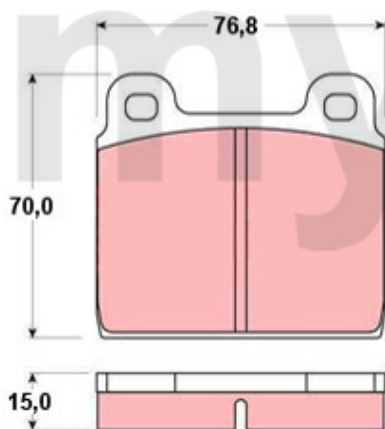

Bremsbeläge/Brake Pads Montreal

vorne/front:

1. 630 005 F
Ferodo std.

2. 630 098 0
Ferodo Racing
DS2500

3. 630 089 0
Ferodo Racing
DS3000