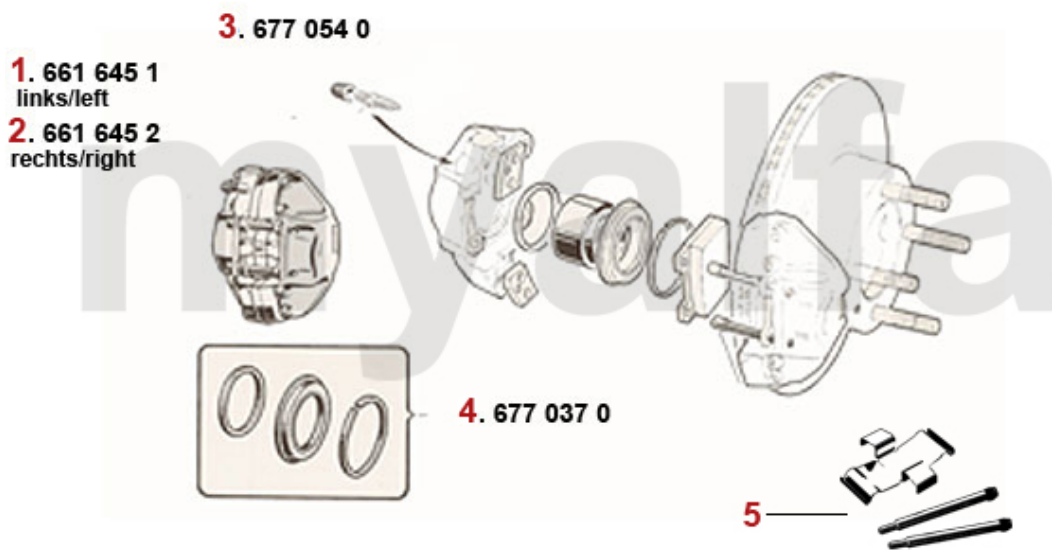

Bremssattel/Caliper Montreal vorne/front

1	6616451	BRAKE CALIPER MONTREAL FRONT NEW LEFT	SEK2,786.66
2	6616452	BRAKE CALIPER MONTREAL FRONT NEW RIGHT	SEK2,786.66
3	6770540	CAP BLEEDER SCREW	SEK18.04
4	6770370	BRAKE CALIPER REBUILD KIT FRONT ATE	SEK263.49
5	6500100	RETAINING PIN FOR FRONT BRAKE PAD MONTREAL	SEK227.41