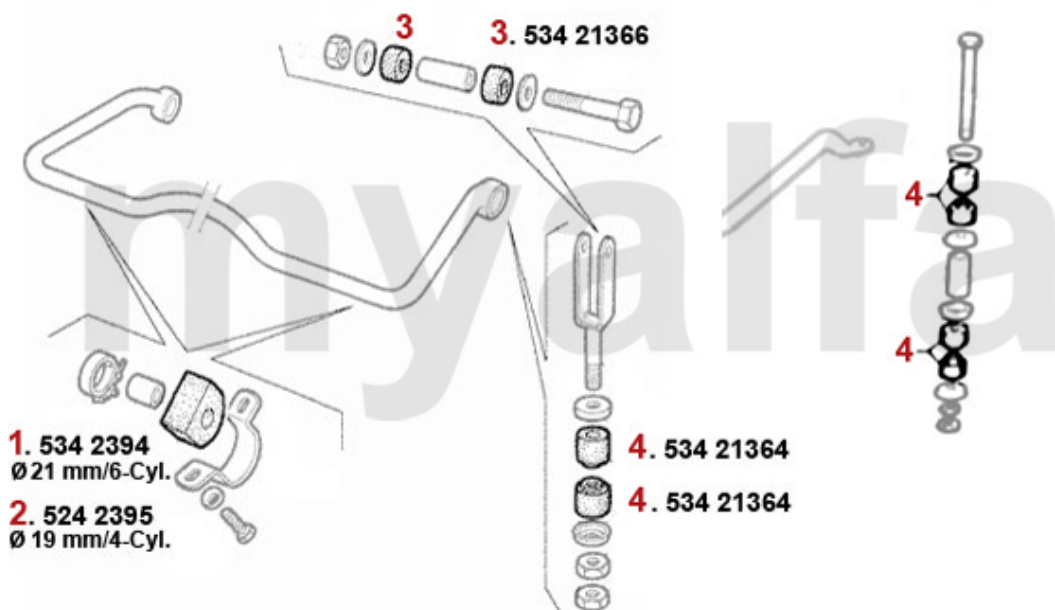

Stabilisator hinten/Stabilizer rear Giulietta (116)

1. 534 2394
Ø 21 mm/6-Cyl.

2. 524 2395
Ø 19 mm/4-Cyl.

3. 534 21366

4. 534 21364

4. 534 21364

1	5342394	SET ANTI-ROLL BAR RUBBER REAR ALFETTA,GIULIETTA, 75 (21mm)	SEK343.96
2	5242395	SET ANTI-ROLL BAR RUBBER REAR 75 1.6-1.8 ie (19mm) SUPERFLEX	SEK309.00
3	53421366	OE. 60521366 STABILIZER BUSH 75 ,90, ALFETTA, GTV6 (116), GIULIETTA	SEK71.18
4	53421364	OE. 60521364 TIE ROD BUSH ALFETTA, GIULIETTA, GTV6 (116), 75	SEK45.51