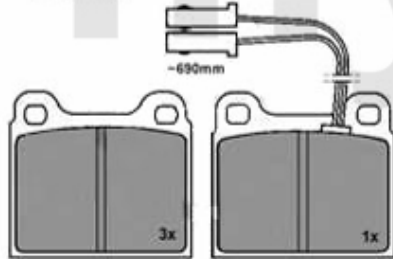

Bremsbeläge/Brakepads Giulietta (116)

1. 630 0040
vorne/front
> 08.1982

61,8 x 56,6

2. 20911
vorne/front
09.1982 >

61,8 x 56,5

3. 20641
hinten/rear
> 08.1982