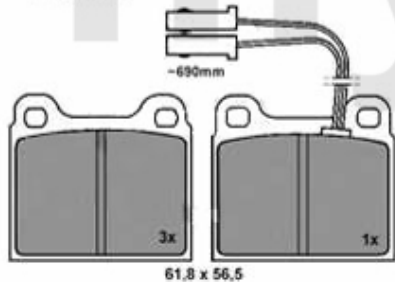

Bremsbeläge/Brakepads Giulietta (116)

1. 630 0040
vorne/front
> 08.1982

61,8 x 56,6

2. 20911
vorne/front
09.1982 >

61,8 x 56,5

3. 20641
hinten/rear
> 08.1982