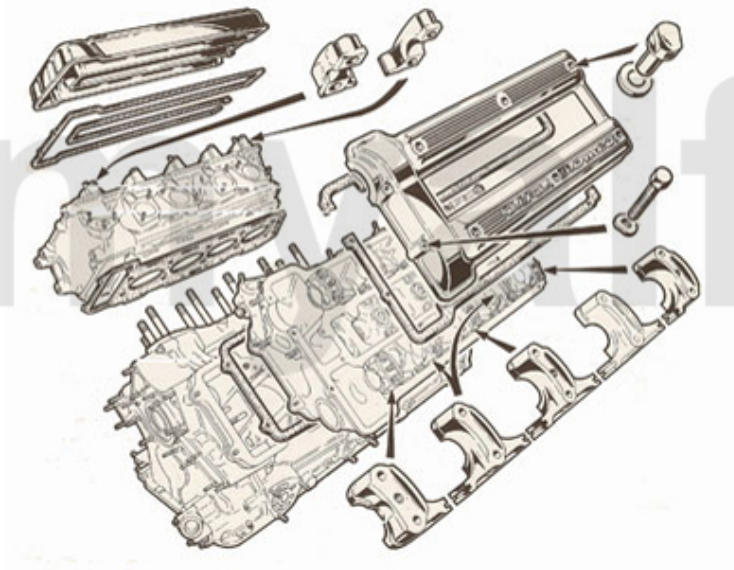

Kopfdichtsatz/Head Set Montreal

---

1 2326450 HEAD OVERHAUL SET MONTREAL WITH HEAD GASKETS

On request