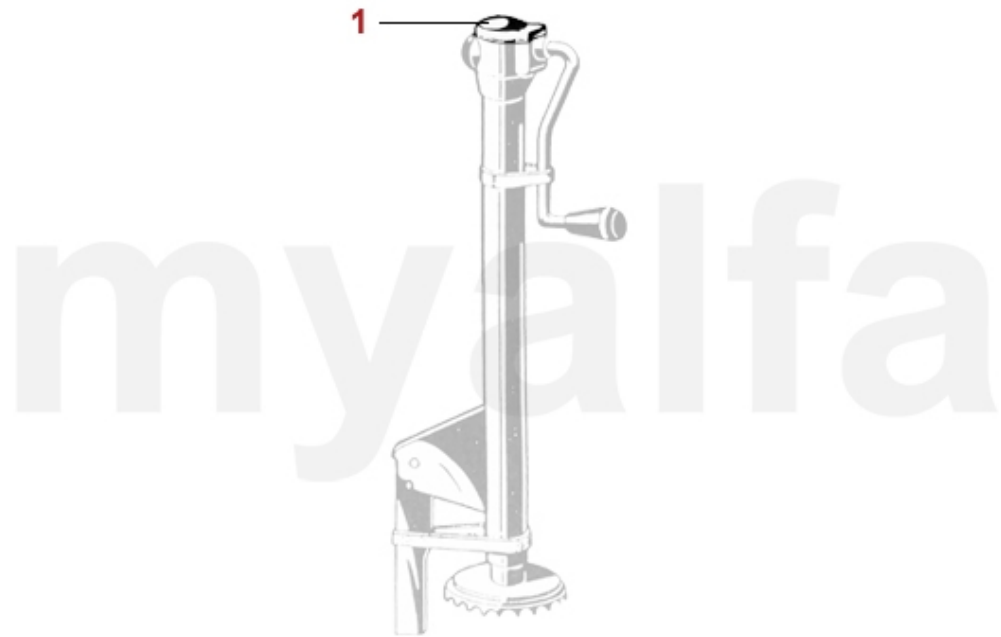

1 9811050 BATTAINI CAP FOR JACK TOP ALFA ROMEO 105 SERIES

SEK197.58

Außenspiegel/Mirror Montreal

1	1400170	DOOR MIRROR CHROME ROUND ALFA BADGE INCLUDING RUBBER PAD	SEK571.37
2	1631700	RUBBER PAD ROUND DOOR MIRROR	SEK73.40