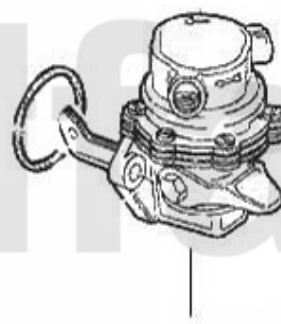

1	9822260	BATTERY CHARGER AB-4 ABSAAR	SEK553.89
2	9822250	BATTERY LIFE SAFER	SEK448.86
3	8701130	BATTERY SWITCH / MASS POLE CLAMP	SEK92.13

Kraftstoffpumpe/Fuel Pump Giulietta

1 253 0100
> 1980

2 253 3046
1980>