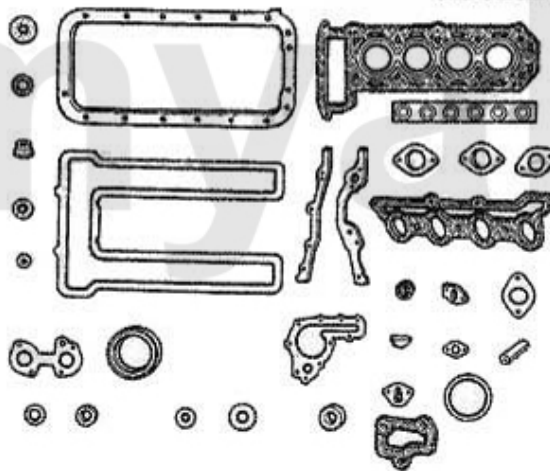

Motordichtsatz/Full Set Giulietta (116)

Achtung/Attention:

In den Dichtsätzen 231 0400, 231 0410 & 231 0390 sind Zylinderkopfdichtung und Wellendichtringe nicht enthalten, bitte separat bestellen! The sets 231 0400 & 231 0410 are without HEADGASKET and OILSEALS, please order it separate!

1 . 231 0390
1300 ccm

2 . 231 0400
1600 ccm

3 . 231 4220
1800 ccm/Turbo

4 . 231 0410
2000 ccm

1	2310390	ENGINE GASKET SET 1300 WITHOUT HEAD GASKET AND OIL	On request
2	2310400	ENGINE GASKET SET 1600 WITHOUT HEAD GASKET AND OIL SEALS	On request
3	23142200	OE. 60778180 FULL SET	SEK2,506.80
4	2310410	ENGINE GASKET SET 2000 WITHOUT HEAD GASKET AND OIL	On request