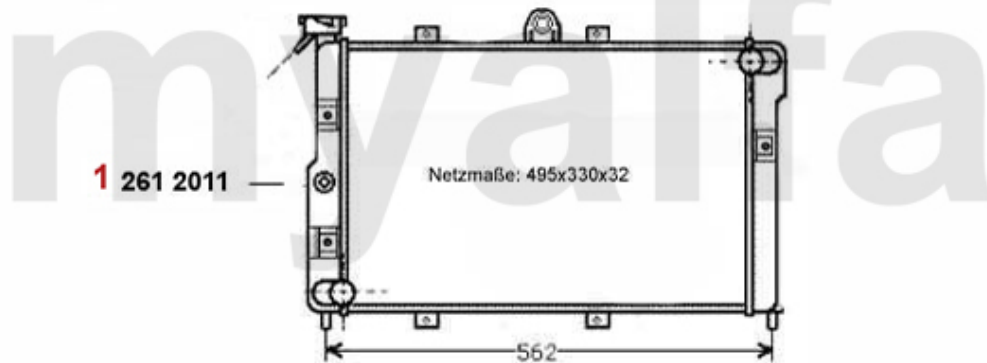

Kühler/Radiator Giulietta (116) 1.6

1. 1 2612011 Motorkühler Alfetta 1.6 Bj. 75-84 Giulietta 1.3/1.6 Bj. 10.77>
   ACHTUNG: auf Netzmaße acht

On request