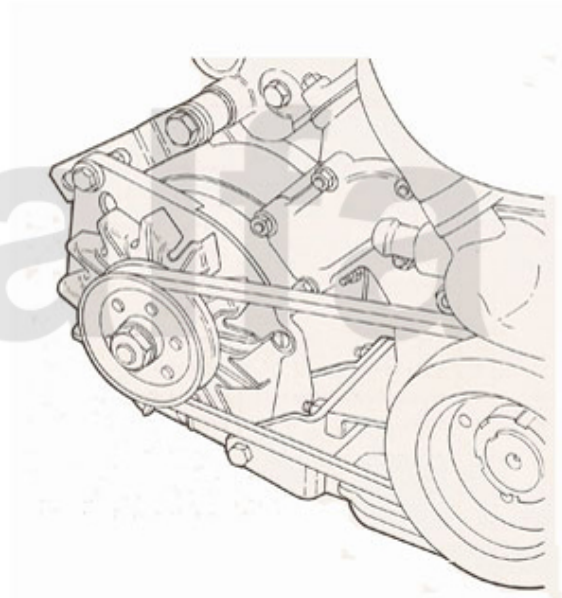

Keilriemen/V-Belts Montreal

1. 270 10775
Generator
9,5/10 x 775

2. 270 10990
Servolenkung/
Powersteering
9,5/10 x 990

1 27010775 V-BELT ALTERNATOR MONTREAL, 9,5 x 775

SEK181.90

2 27010990 V-BELT POWER STEERING MONTREAL, 9,5 x 990