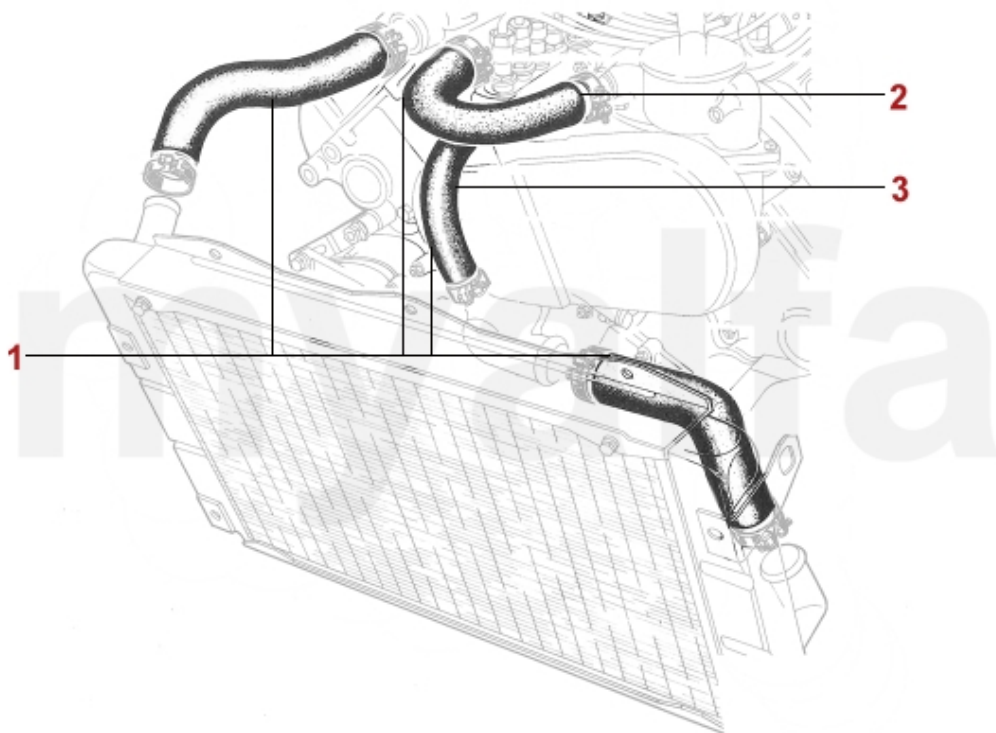

1	2660730	SET (4pc) COOLANT HOSES MONTREAL	SEK1,620.74
2	26615761	RADIATOR HOSE MONTREAL CYLINDER HEAD BYPASS	On request
3	26615764	RADIATOR HOSE WATER PUMP CYLINDER HEAD MONTREAL	On request