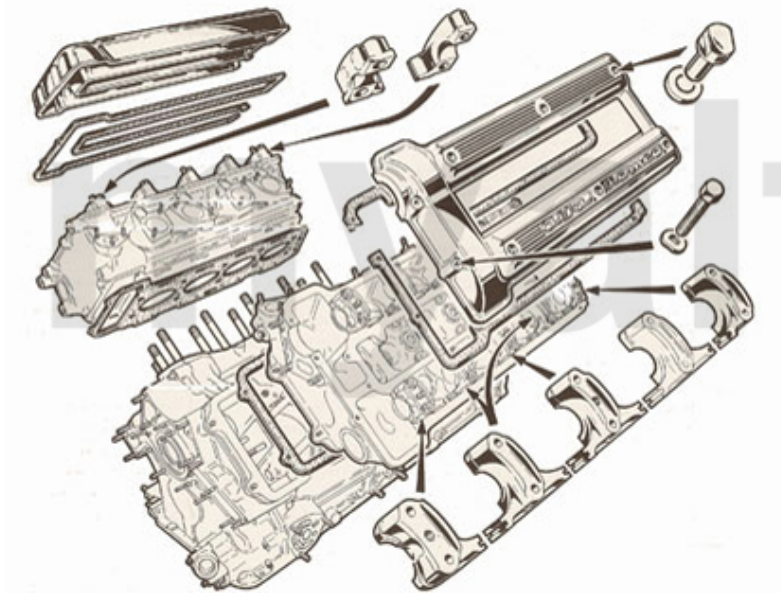

Motordichtsatz/Full Set Montreal

1. 231 646 0
ohne Simmeringe/
without oil seals

1 2316460 FULL ENGINE GASKET SET MONTREAL WITH HEAD GASKETS LESS OIL SEALS

SEK3,252.99