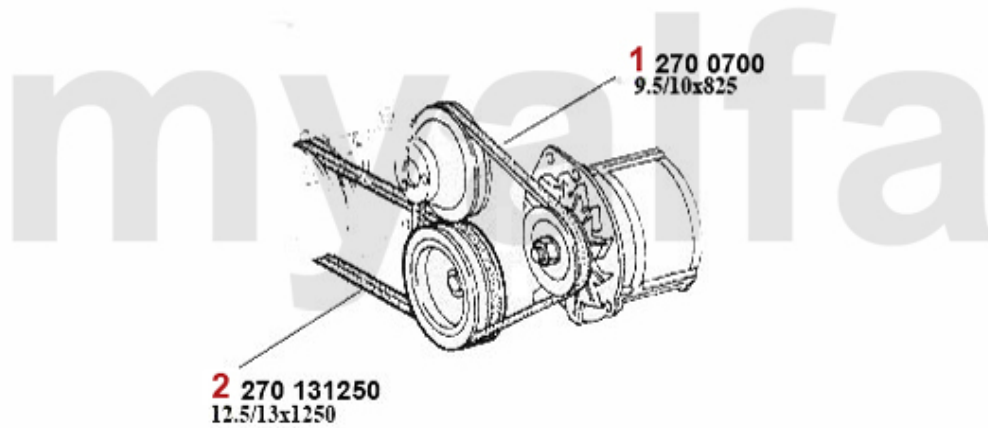

Keilriemen/V-Belt Giulietta

1	2700700	V-BELT 9.5x825	SEK103.79
2	27031250	V-BELT 12.5x1250 ALFETTA, GIULIETTA,GTV (116) 4-CYLINDERCLIMATE COMPESSOR	SEK244.89