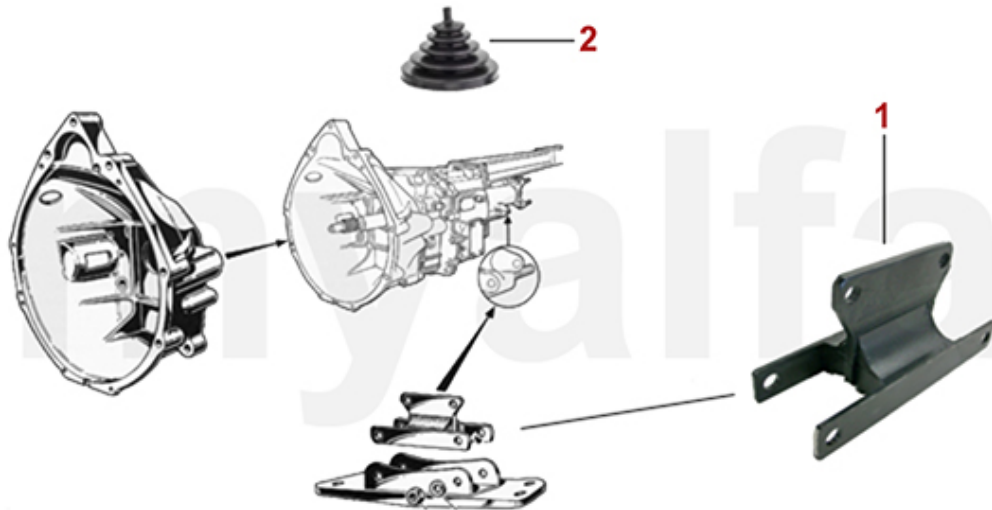

1	2910050	SPIN-ON STYLE OIL FILTER	SEK115.44
1	2910230	OILFILTER ORANGE - ORIGINAL RETRO DESIGN	SEK208.68
1	2910220	SPIN-ON STYLE OIL FILTER ORIGINAL Alfa Romeo	SEK173.72
2	2920310	SET AIR FILTERS MONTREAL	SEK1,037.71
3	2526450	SET WING NUTS FOR MONTREAL AIR FILTER HOUSING (6 PC)	SEK931.57
4	2936460	FUEL FILTER Tank MONTREAL	SEK543.35
5	2936470	FUEL FILTER MONTREAL	SEK395.30
6	2936450	OIL FILTER INJECTION PUMP SPICA MONTREAL	SEK465.23

Getriebe Anbauteile/Gear Mount Montreal

- **1 4126410 REAR TRANSMISSION MOUNT MONTREAL**
- **2 4130080 GEARSTICK GAITER MONTREAL**

SEK2,786.66
SEK1,040.63