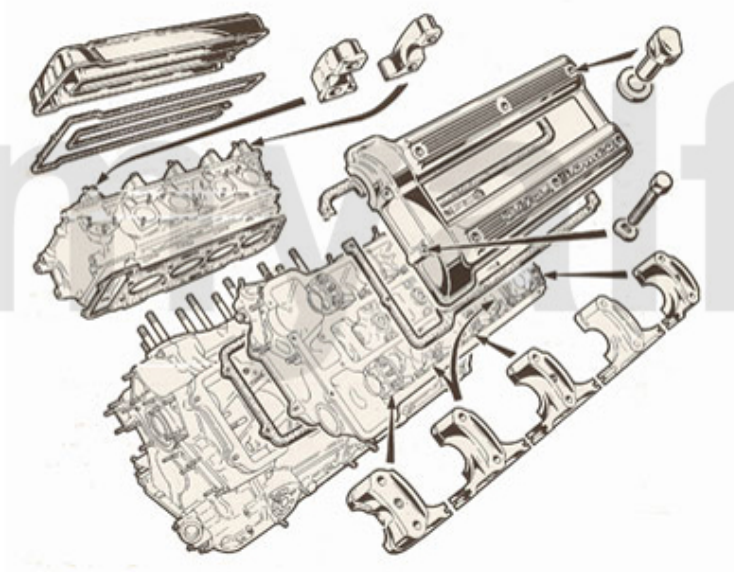

Kopfdichtsatz/Head Set Montreal

---

1 2326450 HEAD OVERHAUL SET MONTREAL WITH HEAD GASKETS

On request