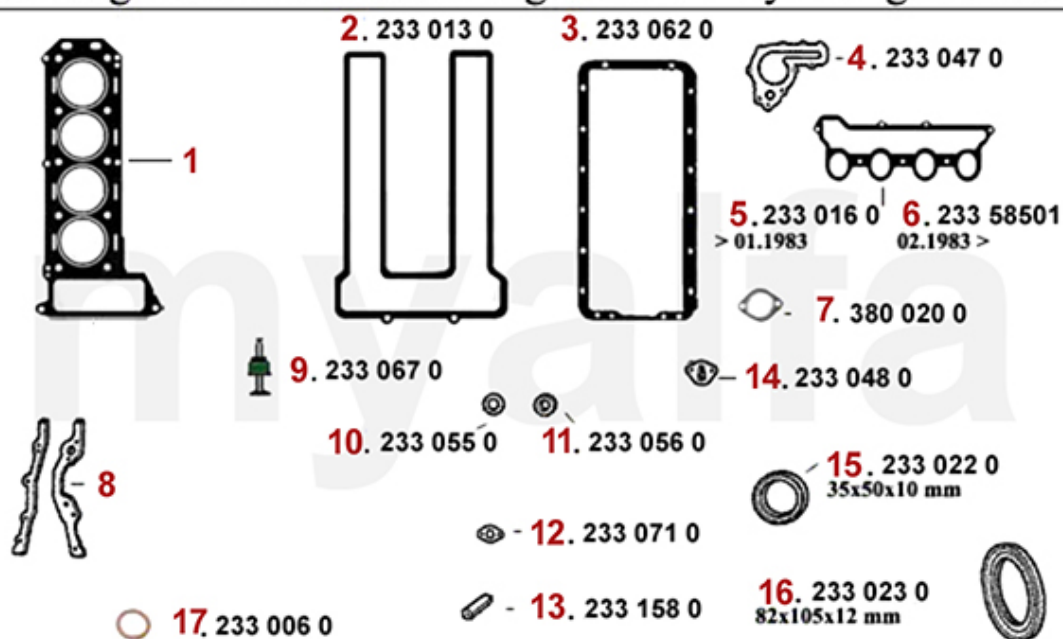

Dichtungen Motor/Gaskets Engine 116 4-Cyl. Vergaser/Carb.

1	2330440	HEAD GASKET 1600 REINZ BEST QUALITY	SEK581.78
1	2330450	HEAD GASKET 1750 REINZ BEST QUALITY	SEK553.89
1	2330460	HEAD GASKET 2000 REINZ BEST QUALITY	SEK647.13
1	2330690	HEAD GASKET 1600 COPPER - 1.85 MM	SEK832.50
1	2330680	HEAD GASKET 2000 COPPER - 1,85MM	SEK832.50
2	2330130	CAM COVER GASKET WITH SILICONE STRIP	SEK306.64
2	2330650	VALVE COVER GASKET REINZ (2mm)	SEK442.47
3	2330620	UPPER SUMP GASKET WITH SILICONE STRIP	SEK378.93
4	2330470	WATERPUMP GASKET - 105, 115, 101 1600 - FOR MECHNICAL REV-COUNTER	SEK66.46
5	2330160	INTAKE MANIFOLD GASKET 1600-2000 CARBURETTOR MODELS FROM 1968 ON	SEK158.59
6	23358501	INTAKE MANIFOLD GASKET SPIDER 1600 1990-93	SEK220.34
7	3800200	GASKET CYLINDER HEAD / EXHAUST MANIFOLD	SEK43.15
8	2331330	TIMING COVER GASKET SET (5pc)	SEK185.37
9	2330670	VALVE SEAL reinforced inlet/black	On request
10	2330550	CAM COVER SCREW GASKET ALUMINIUM (SET 2PC) 750/101/102/106/105/116	SEK37.32
11	2330560	CAM COVER SCREW GASKET FIBRE	SEK68.82
12	2330710	GASKET REV COUNTER ALIGNMENT	SEK33.86
13	2331550	MAIN BEARING 'CIGARETTE' OIL SEAL	SEK46.07
14	2330480	FUEL PUMP GASKET	SEK28.03
15	2330220	OIL SEAL CRANK SHAFT FRONT 35/50/10	SEK110.72
16	2330230	OIL SEAL CRANK SHAFT REAR 82/105/12 750/101/105/115/116 UP TO 1989, OEM QUALITY	SEK383.64
17	2330060	SUMP PLUG WASHER SUMP / TRANSMISSION / DIFFERENTIAL	SEK18.59