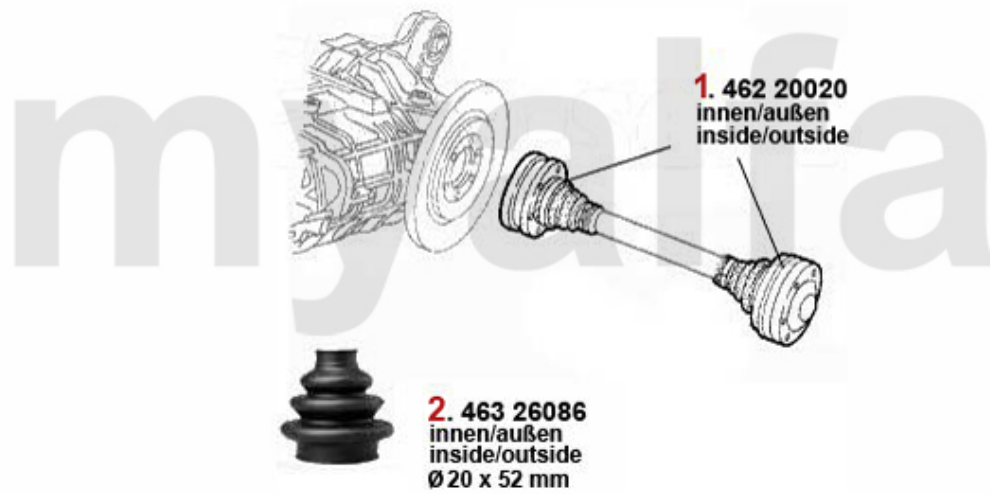

Seitenwelle/Side Shaft Giulietta 1.3/1.6/1.8/2.0

1 46220020 INNER/OUTER DRIVESHAFT JOINT 116 4-CYLINDER

SEK1,620.60

2 46326086 OE. 60729242 SIDE SHAFT BOOT SET inside/outside 116-4Cyl.

SEK346.88