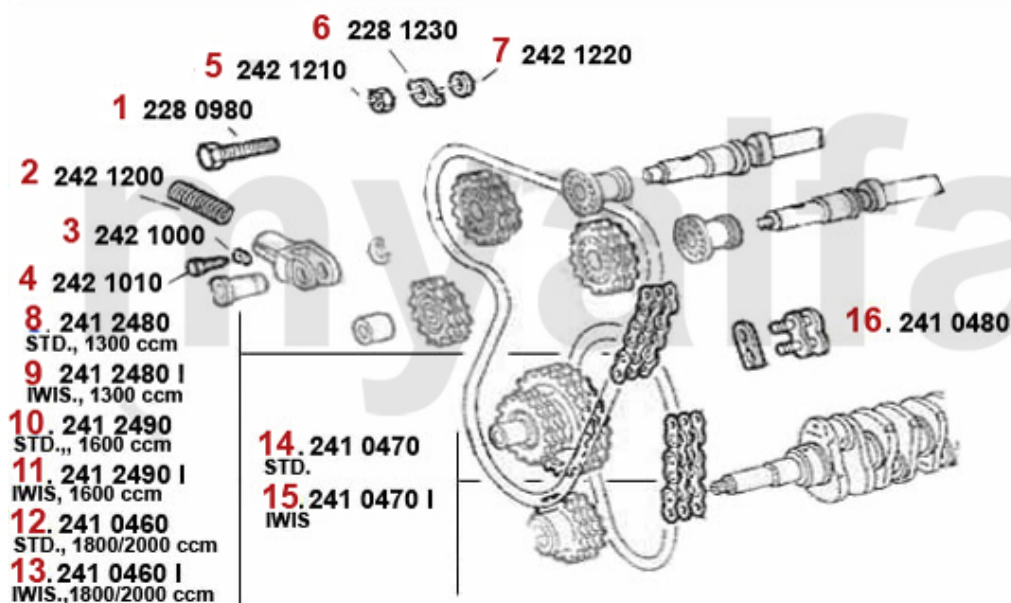

Steuerkette/Timing Chain Giulietta

1	2280980	SAFETY SCREW CAMSHAFT	SEK40.79
2	2421200	CHAIN TENSIONER SPRING	SEK86.30
3	2421000	CHAIN TENSIONER LOCKING BLOCK	SEK64.10
4	2421010	CHAIN TENSIONER SCREW	SEK80.48
5	2421210	NUT TIMING CHAIN SPROCKET	SEK25.67
6	2281230	TAB WASHER CAMSHAFT	SEK29.14
7	2421220	WASHER TIMING CHAIN SPROCKET	On request
8	2412480	TOP TIMING CHAIN 1300 WITH LINK	SEK496.73
9	2412480I	TIMING CHAIN IWIS 1300 LONG WITH LINK - 101, 105, 115, 116	SEK873.29
10	2412490	TOP TIMING CHAIN 1600 WITH LINK	SEK496.73
11	2412490I	TIMING CHAIN IWIS 1600 LONG WITH LINK	SEK931.57
12	2410460	TOP TIMING CHAIN 1750-2000 WITH LINK	SEK496.73
13	2410460I	TIMING CHAIN IWIS 1750-2000 WITH LINK	SEK1,037.71
14	2410470	BOTTOM TIMING CHAIN 1300-2000 WITHOUT LINK	SEK320.65
15	2410470I	TIMING CHAIN IWIS 1300-2000 SHORT ENDLESS	SEK553.89
16	2410480	TIMING CHAIN LINK	SEK87.41