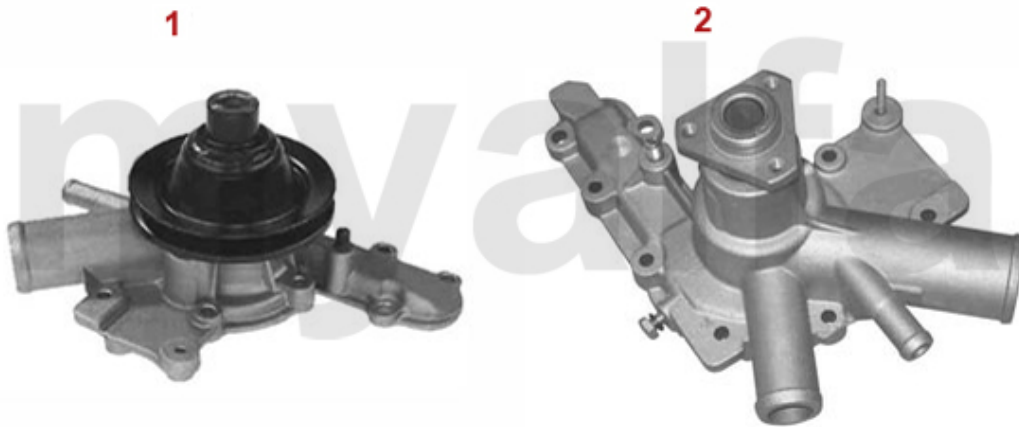

Wasserpumpe/Waterpump Giulietta (116) 1.8 Turbo

1	262510	OE. 60730469/60523035 WATERPUMP 75, ALFETTA, GIULIETTA, GTV (116), WITH PULLEY, WITHOUT REV METER CONNECTION	SEK921.16
2	2620430	WATER PUMP 2000 IE ELECTRIC FAN	SEK1,340.88