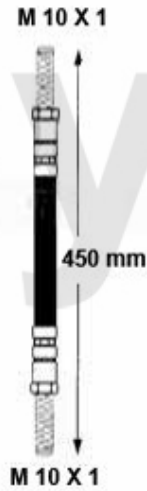

2. 676 510084
vorne/front
05.1983>