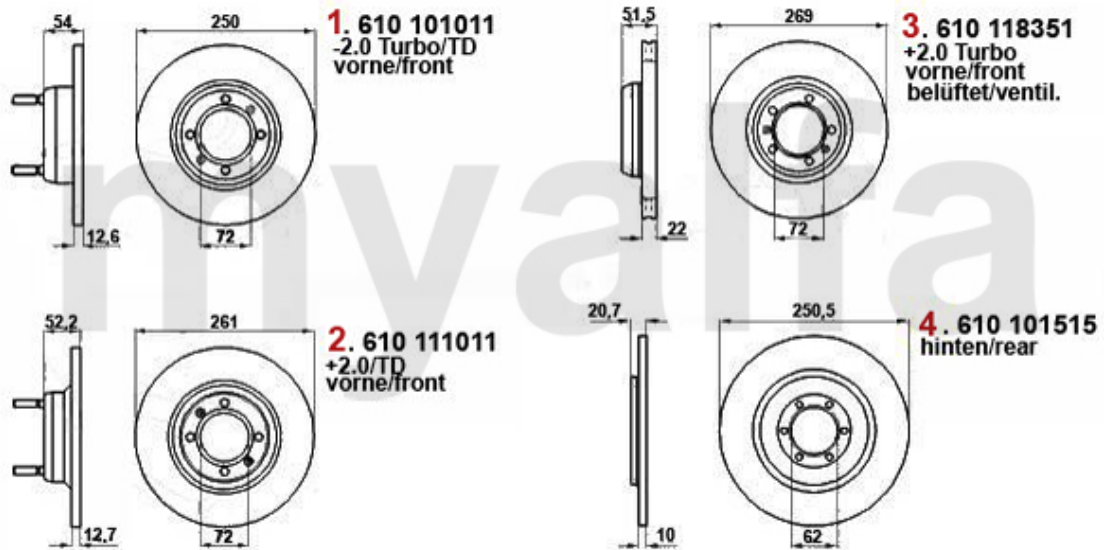

Bremsscheiben/Brakedisks Giulietta (116)

1	61001011	OE.60526087 FRONT BRAKE DISC GIULIETTA 1.3/ 1.6/ 1.8/TURBO,75 1.6/1.8/2.0/TD	SEK921.16
2	61011011	OE. 60533706 FRONT BRAKE DISK	SEK1,107.64
3	61018351	OE. 60522092 FRONT BRAKE DISC 75 VENTIL.	SEK1,040.63
4	61001515	OE. 60701786 REAR BRAKE DISK 116	SEK757.85