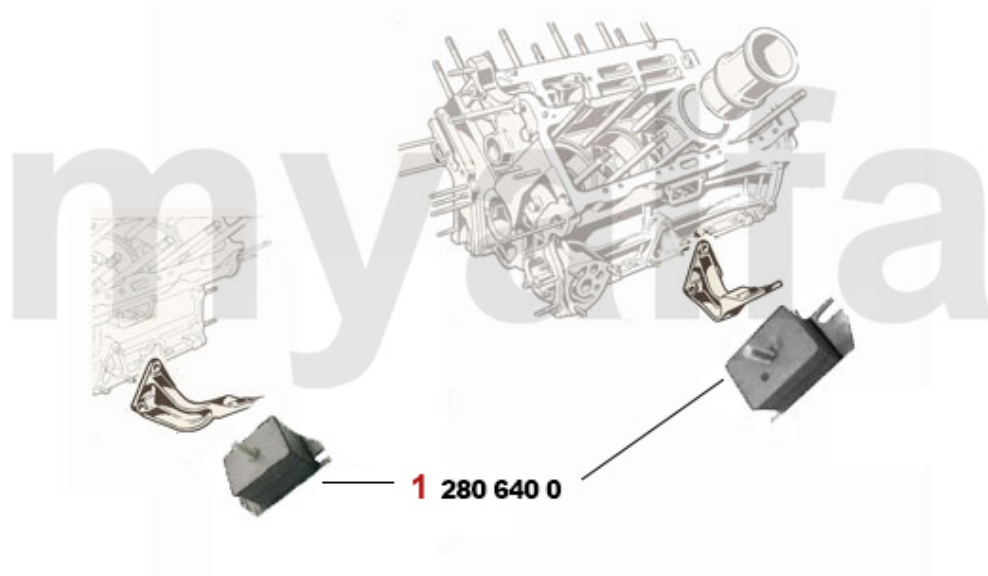

Motorlager/Enginemount Montreal

---

1 280 640 0

1 2806400 SET ENGINE MOUNTS MONTREAL

SEK2,087.08

1	2236400	INTAKE VALVE MONTREAL 37 mm	SEK383.64
2	2236410	EXHAUST VALVE MONTREAL 33 mm	SEK383.64
3	2230400	VALVE GUIDE INTAKE STANDARD 9 x 14,05 x 51	SEK122.38
3	2231600	VALVE GUIDE INTAKE OVERSIZE 0.10 9 x 14,10 x 51	SEK162.06
3	2231610	VALVE GUIDE INTAKE OVERSIZE 0.20 9 x 14,15 x 51	SEK162.06
3	2230420	VALVE GUIDE EXHAUST STANDARD 9 x 14,05 x 54	SEK127.10
3	2231620	VALVE GUIDE EXHAUST OVERSIZE 0.10 9 x 14,10 x 54	SEK173.72
4	2332550	VALVE SEAL REINZ	SEK57.17
5	2232920	VALVE SPRING CUP	On request
6	2232950	SHIM VALVE CUP / SPRING	SEK41.35
7	2232740	SET VALVE SPRINGS 16 PIECES	SEK991.09
8	2232960	VALVE COTTER 9MM	SEK22.20
9	2431140	SET VALVE SHIMS 200 PIECES 2,525 - 3,5 mm, DIAMETER 9mm	SEK6,517.78
9	2430840	SET VALVE SHIMS 205 PIECES 1,5 - 2,5 mm, DIAMETER 9mm	SEK6,517.78
9	2430430	VALVE SHIM 9MM PLEASE SUBMIT THE SIZE YOU NEED	SEK144.58
10	2416430	TIMING BELT INJECTION PUMP MONTREAL	SEK571.37
11	24161020	TIMING CHAIN MONTREAL RIGHT IWIS	SEK931.57
12	24160980	TIMING CHAIN MONTREAL LEFT IWIS	SEK921.16
13	24160500	TIMING CHAIN MONTREAL SHORT IWIS	SEK565.55
14	24155030	TIMING CHAIN OIL PUMP MONTREAL IWIS	SEK687.92
15	2426470	SET SLIDE RAILS MONTREAL, PTFE TEFLON	SEK3,474.58
16	2421050	LOWER CHAIN TENSIONER 2600 / 105/115 / Montreal	SEK629.65
17	2240680	CAM FOLLOWER OE-QUALITY 101/105/115/116/75/155/164	SEK204.10
17	2240710	CAM FOLLOWER DLC RACING MADE IN ITALY 101/105/115/116/75/164	SEK460.51