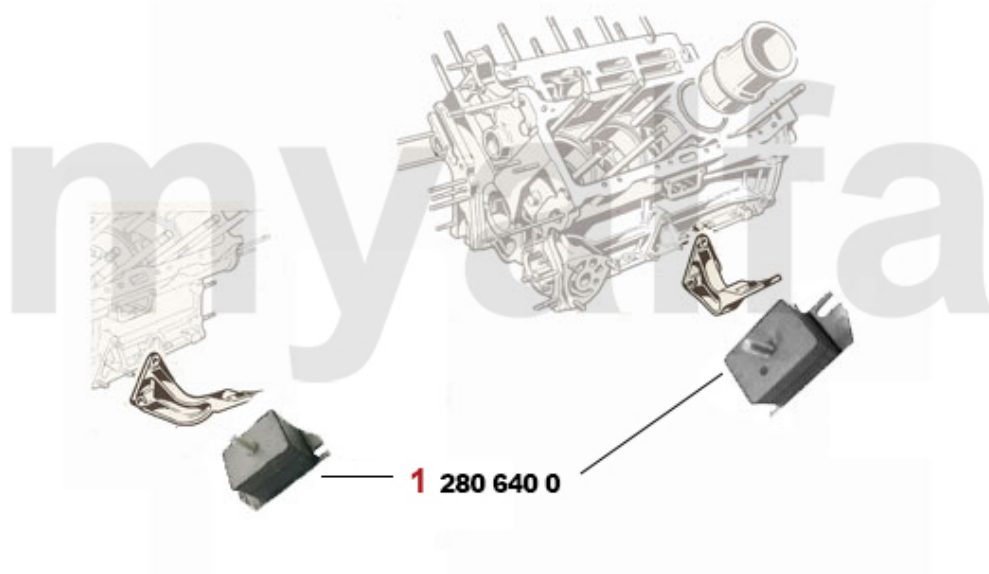

Motorlager/Enginemount Montreal

---

1 280 640 0

1 2806400 SET ENGINE MOUNTS MONTREAL

SEK2,087.08

1	2236400	INTAKE VALVE MONTREAL 37 mm	SEK383.64
2	2236410	EXHAUST VALVE MONTREAL 33 mm	SEK383.64
3	2230400	VALVE GUIDE INTAKE STANDARD 9 x 14,05 x 51	SEK122.38
3	2231600	VALVE GUIDE INTAKE OVERSIZE 0.10 9 x 14,10 x 51	SEK162.06
3	2231610	VALVE GUIDE INTAKE OVERSIZE 0.20 9 x 14,15 x 51	SEK162.06
3	2230420	VALVE GUIDE EXHAUST STANDARD 9 x 14,05 x 54	SEK127.10
3	2231620	VALVE GUIDE EXHAUST OVERSIZE 0.10 9 x 14,10 x 54	SEK173.72
4	2332550	VALVE SEAL REINZ	SEK57.17
5	2232920	VALVE SPRING CUP	On request
6	2232950	SHIM VALVE CUP / SPRING	SEK41.35
7	2232740	SET VALVE SPRINGS 16 PIECES	SEK991.09
8	2232960	VALVE COTTER 9MM	SEK22.20
9	2431140	SET VALVE SHIMS 200 PIECES 2,525 - 3,5 mm, DIAMETER 9mm	SEK6,517.78
9	2430840	SET VALVE SHIMS 205 PIECES 1,5 - 2,5 mm, DIAMETER 9mm	SEK6,517.78
9	2430430	VALVE SHIM 9MM PLEASE SUBMIT THE SIZE YOU NEED	SEK144.58
10	2416430	TIMING BELT INJECTION PUMP MONTREAL	SEK571.37
11	24161020	TIMING CHAIN MONTREAL RIGHT IWIS	SEK931.57
12	24160980	TIMING CHAIN MONTREAL LEFT IWIS	SEK921.16
13	24160500	TIMING CHAIN MONTREAL SHORT IWIS	SEK565.55
14	24155030	TIMING CHAIN OIL PUMP MONTREAL IWIS	SEK687.92
15	2426470	SET SLIDE RAILS MONTREAL, PTFE TEFLON	SEK3,474.58
16	2421050	LOWER CHAIN TENSIONER 2600 / 105/115 / Montreal	SEK629.65
17	2240680	CAM FOLLOWER OE-QUALITY 101/105/115/116/75/155/164	SEK204.10
17	2240710	CAM FOLLOWER DLC RACING MADE IN ITALY 101/105/115/116/75/164	SEK460.51