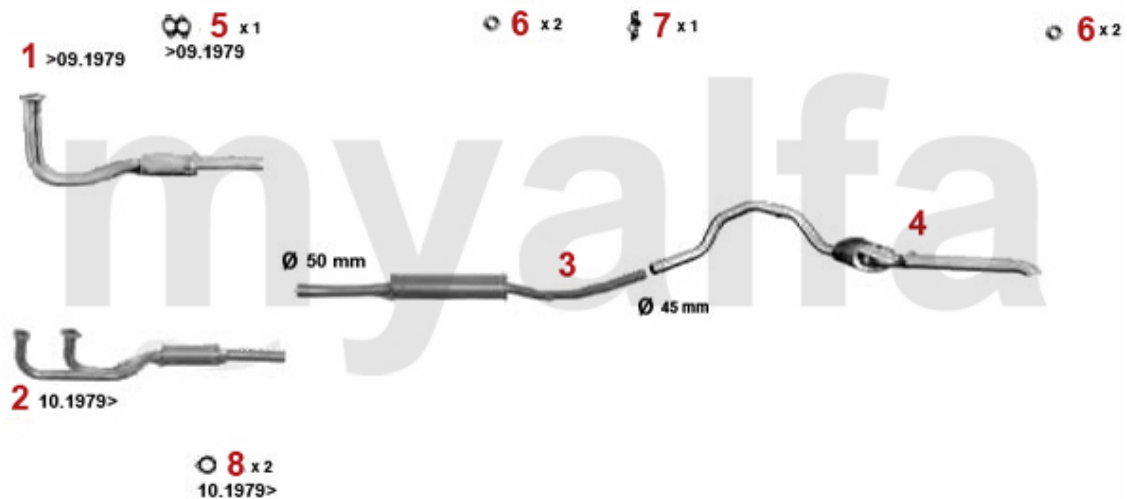

Abgasanlage/Exhaustsystem Giulietta 1.6

Giulietta (116) 1.6 79 KW

1977 - 83

1	33201403	PRESILENCER GIULIETTA 1.3 1977-79 (ORIGINAL ONE PIECE WITH MIDDLESILENCER)	SEK1,235.99
2	31121084	OE. 60521084 EXHAUST MANIFOLD 116 4-CYLINDER 2+3	On request
2	31121536	OE. 60521536 EXHAUST MANIFOLD 116 4-CYLINDER 1+4	On request
3	33201703	OE. 60526049 FRONT MUFFLER	SEK1,783.91
4	34101476	OE. 60730551 MIDDLE SILENCER	SEK1,329.23
5	35101407	OE. 60729292 REAR SILENCER	SEK2,087.08
6	3800470	GASKET ONE PIECE EXHAUST / FRONT EXHAUST SECTION	SEK116.55
7	38091011	OE. 60521386 RUBBER RING	SEK26.78
8	38091024	OE. 60521407 EXHAUST RUBBER MOUNT	SEK54.81
9	38094413	OE. 60777697 GASKET	SEK80.48