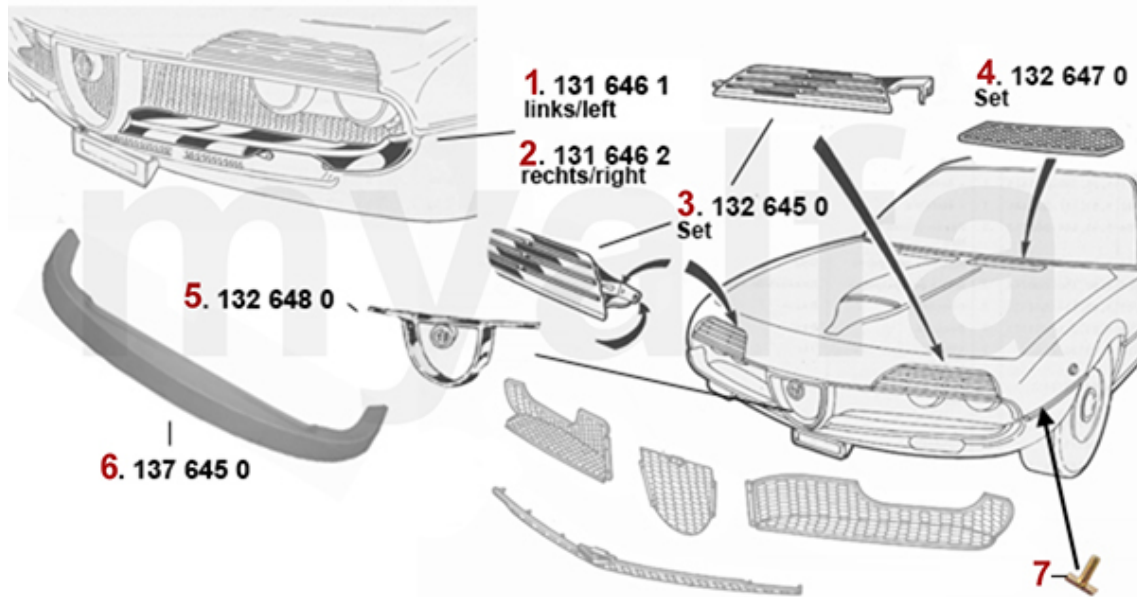

Türmechanik/Door Mechanical Montreal

1	1196450	DOOR RETAINING STRAP MONTREAL (SET FOR 1 SIDE)	SEK1,048.26
2	1176470	SET (2) OUTER DOOR HANDELS 116 GT/GTV, MONTREAL	SEK4,185.81

Stoßstangen/Bumpers Montreal