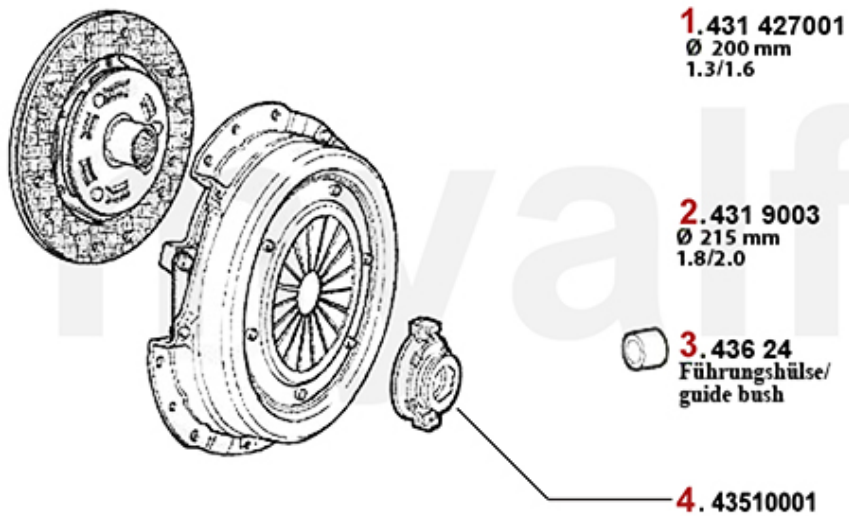

Kupplungs-Kit/Clutch Set Giulietta (116)

1	43142701	CLUTCH KIT 116 1.3 - 1.6	SEK4,419.05
2	4319003	CLUTCH KIT, ALFETTA, GIULIETTA, 75, GTV (116), 1.6/1.8/2.0/IE/TS/TD 1974-1992	SEK4,069.26
3	43624	OE. 60522024 NEEDLE BEARING	SEK523.50
4	43510001	RELEASE BEARING ALFETTA/ GIULIETTA, 75, 90, GTV 2.0 116	SEK804.47