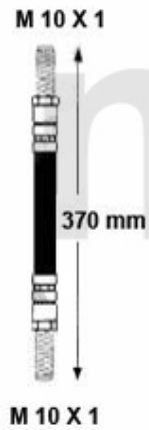

Bremsschlauch/Brake Hose Giulietta (116)

1. 676 516850
vorne/front
>04.1983