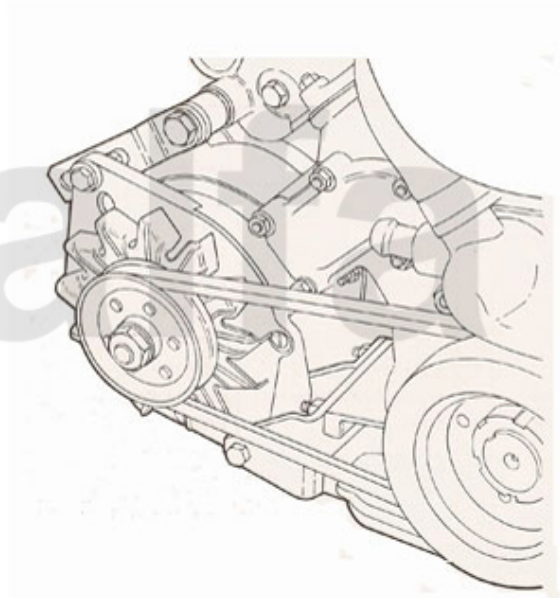

Keilriemen/V-Belts Montreal

1. 270 10775
Generator
9,5/10 x 775

2. 270 10990
Servolenkung/
Powersteering
9,5/10 x 990

1 27010775 V-BELT ALTERNATOR MONTREAL, 9,5 x 775

SEK181.90

2 27010990 V-BELT POWER STEERING MONTREAL, 9,5 x 990