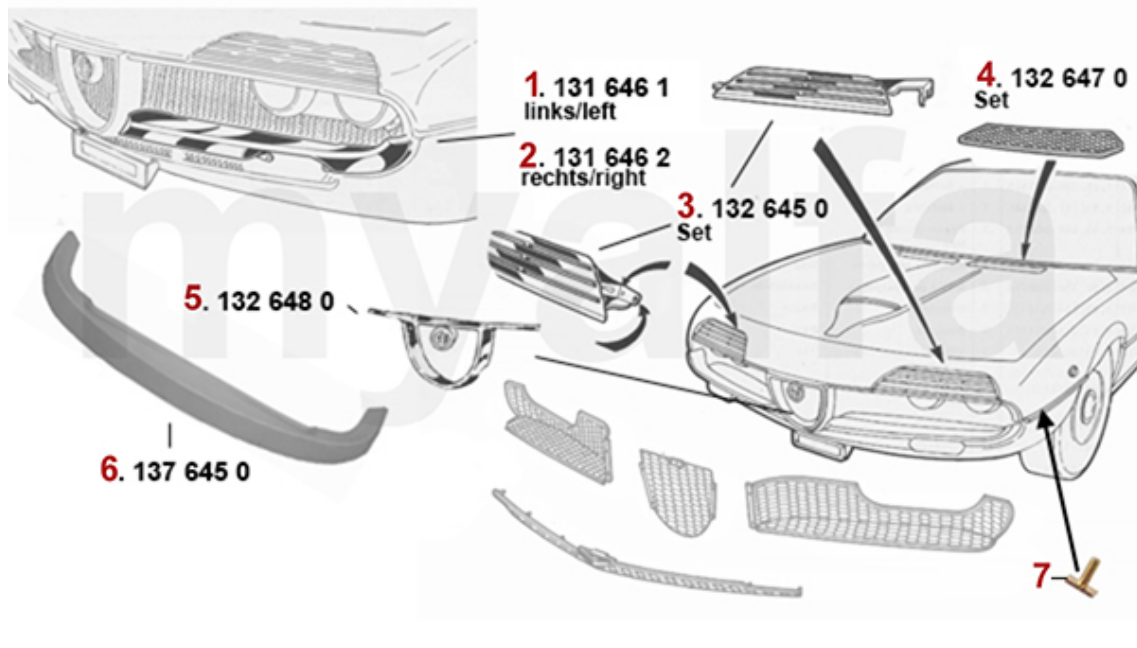

Stoßstangen/Bumpers Montreal

1	1316461	BUMPER MONTREAL FRONT LEFT	On request
2	1316462	BUMPER MONTREAL FRONT RIGHT	On request
3	1326450	SET HEADLIGHT COVERS MONTREAL	SEK11,543.03
4	1326470	SET SCUTTLE GRIDS MONTREAL	SEK2,903.21
5	1326480	CENTER HEART MONTREAL	On request
6	1376450	FRONT SPOILER MONTREAL	SEK2,670.11
7	1330030	CLIP FOR TRIM MONTREAL	SEK22.20