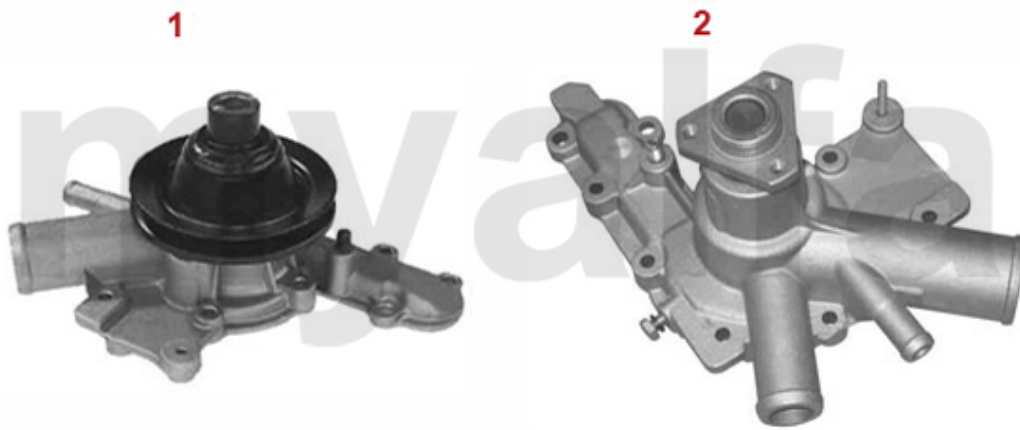

Wasserpumpe/Waterpump Giulietta (116) 2.0

1	262510	OE. 60730469/60523035 WATERPUMP 75, ALFETTA, GIULIETTA, GTV (116), WITH PULLEY, WITHOUT REV METER CONNECTION	SEK921.16
2	2620430	WATER PUMP 2000 IE ELECTRIC FAN	SEK1,340.88