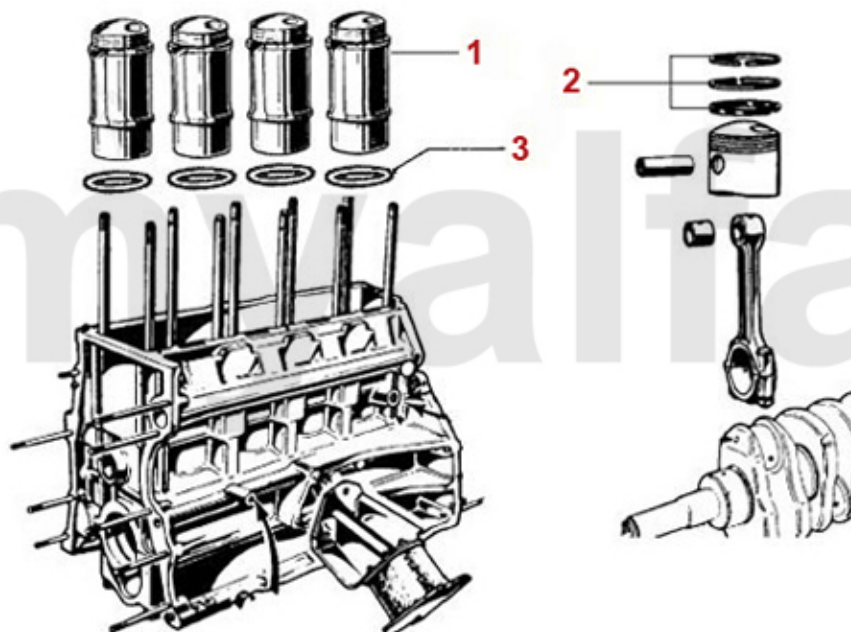

Kolben/Pistons Giulietta (116)

1	2212215	PISTON / LINER 2000 CARBURETTOR	SEK1,690.67
1	2212235	PISTON / LINER 2000 HIGH COMPRESSION 10,4 : 1	SEK1,853.84
1	2212195	PISTON / LINER 1600	SEK1,620.74
1	2212205	PISTON / LINER 1750	SEK1,620.74
1	2212245	PISTON / LINER 2000 MOTRONIC	SEK1,970.53
1	2212464	OE. 60778505 ASSEMBLY	On request
2	2282715	SET PISTON RINGS 1600 1.5/1.75/3.5mm (FOR 1 PISTON)	On request
2	2280915	SET PISTON RINGS 1600 1.5/1.75/4.0mm (FOR 1 PISTON)	SEK412.78
2	2282235	SET PISTON RINGS 1750 1.5/1.75/3.5mm (FOR 1 PISTON)	SEK453.57
2	2282245	SET PISTON RINGS 1750 1.5/1.75/4.0mm (FOR 1 PISTON)	SEK454.68
2	2282935	SET PISTON RINGS 2000 1.5/1.75/4.0mm (FOR 1 PISTON)	SEK454.68
2	2280925	SET PISTON RINGS 2000 1.5/1.75/4.5mm (FOR 1 PISTON)	SEK426.80
2	22847840	OE. 60721009 PISTON RINGS SET V6, 156, 164, 166, gtv/spider (916), 75 1.8 Turbo (FOR 1 PIS	SEK804.47
3	2330880	O-RING LINER 1600/1750	SEK40.79
3	2330900	O-RING LINER 2000	SEK28.58