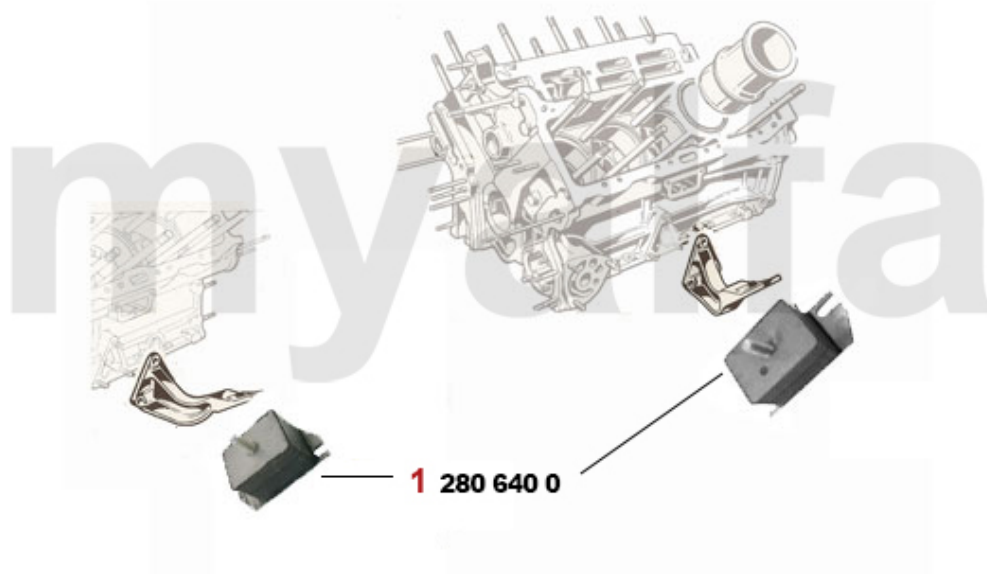

Motorlager/Enginemount Montreal

---

1 2806400 SET ENGINE MOUNTS MONTREAL

SEK2,087.08

1	2236400	INTAKE VALVE MONTREAL 37 mm	SEK383.64
2	2236410	EXHAUST VALVE MONTREAL 33 mm	SEK383.64
3	2230400	VALVE GUIDE INTAKE STANDARD 9 x 14,05 x 51	SEK122.38
3	2231600	VALVE GUIDE INTAKE OVERSIZE 0.10 9 x 14,10 x 51	SEK162.06
3	2231610	VALVE GUIDE INTAKE OVERSIZE 0.20 9 x 14,15 x 51	SEK162.06
3	2230420	VALVE GUIDE EXHAUST STANDARD 9 x 14,05 x 54	SEK127.10
3	2231620	VALVE GUIDE EXHAUST OVERSIZE 0.10 9 x 14,10 x 54	SEK173.72
4	2332550	VALVE SEAL REINZ	SEK57.17
5	2232920	VALVE SPRING CUP	On request
6	2232950	SHIM VALVE CUP / SPRING	SEK41.35
7	2232740	SET VALVE SPRINGS 16 PIECES	SEK991.09
8	2232960	VALVE COTTER 9MM	SEK22.20
9	2431140	SET VALVE SHIMS 200 PIECES 2,525 - 3,5 mm, DIAMETER 9mm	SEK6,517.78
9	2430840	SET VALVE SHIMS 205 PIECES 1,5 - 2,5 mm, DIAMETER 9mm	SEK6,517.78
9	2430430	VALVE SHIM 9MM PLEASE SUBMIT THE SIZE YOU NEED	SEK144.58
10	2416430	TIMING BELT INJECTION PUMP MONTREAL	SEK571.37
11	24161020	TIMING CHAIN MONTREAL RIGHT IWIS	SEK931.57
12	24160980	TIMING CHAIN MONTREAL LEFT IWIS	SEK921.16
13	24160500	TIMING CHAIN MONTREAL SHORT IWIS	SEK565.55
14	24155030	TIMING CHAIN OIL PUMP MONTREAL IWIS	SEK687.92
15	2426470	SET SLIDE RAILS MONTREAL, PTFE TEFLON	SEK3,474.58
16	2421050	LOWER CHAIN TENSIONER 2600 / 105/115 / Montreal	SEK629.65
17	2240680	CAM FOLLOWER OE-QUALITY 101/105/115/116/75/155/164	SEK204.10
17	2240710	CAM FOLLOWER DLC RACING MADE IN ITALY 101/105/115/116/75/164	SEK460.51