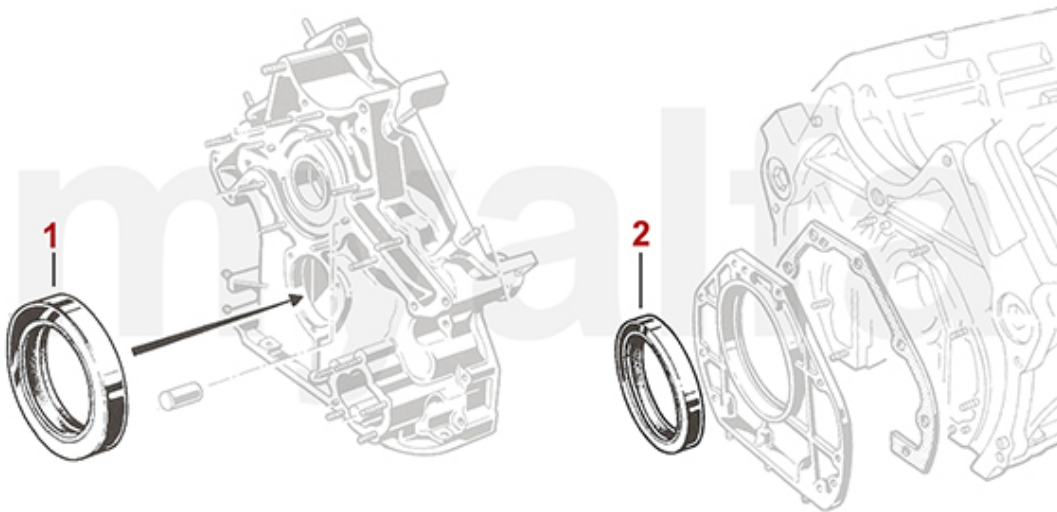

1 2336460 OIL SEAL CRANK SHAFT MONTREAL FRONT

SEK320.65

2 2330230 OIL SEAL CRANK SHAFT REAR 82/105/12 750/101/105/115/116 UP TO 1989, OEM QUALITY

SEK383.64