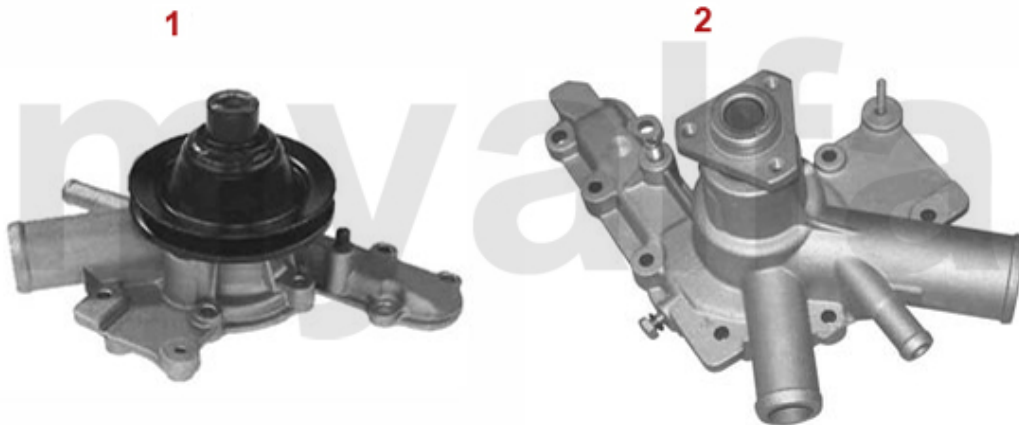

Wasserpumpe/Waterpump Giulietta (116) 1.8 Turbo

1	262510	OE. 60730469/60523035 WATERPUMP 75, ALFETTA, GIULIETTA, GTV (116), WITH PULLEY, WITHOUT REV METER CONNECTION	SEK921.16
2	2620430	WATER PUMP 2000 IE ELECTRIC FAN	SEK1,340.88