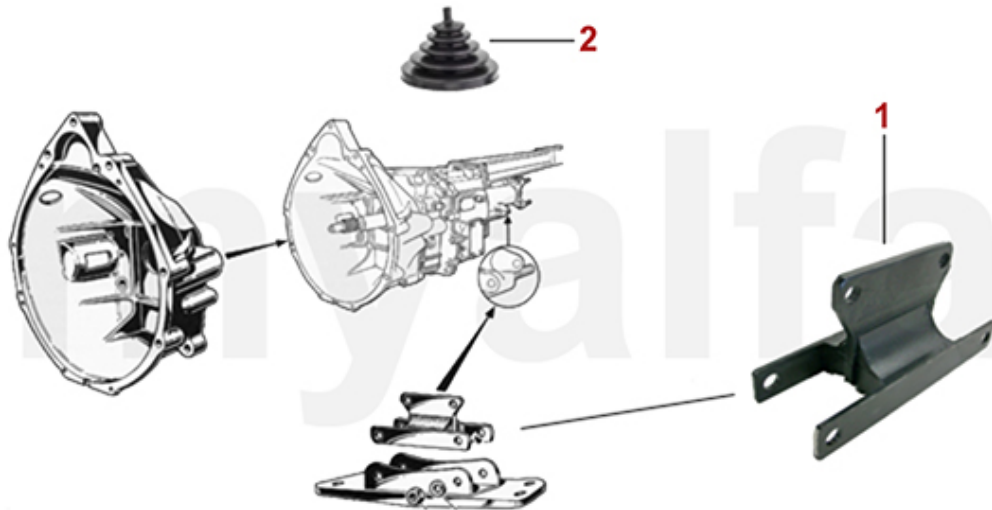

Getriebe Anbauteile/Gear Mount Montreal

- **1 4126410 REAR TRANSMISSION MOUNT MONTREAL**
- **2 4130080 GEARSTICK GAITER MONTREAL**

SEK2,786.66
SEK1,040.63