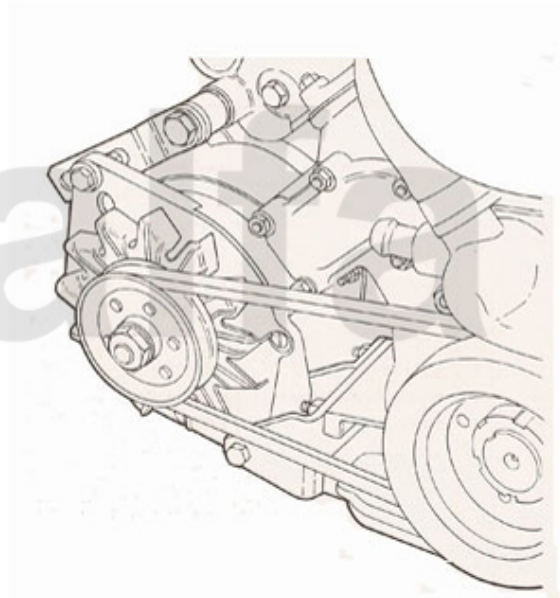

Keilriemen/V-Belts Montreal

---

1. 270 10775
Generator
9,5/10 x 775

2. 270 10990
Servolenkung/
Powersteering
9,5/10 x 990

1 27010775 V-BELT ALTERNATOR MONTREAL, 9,5 x 775

SEK181.90

2 27010990 V-BELT POWER STEERING MONTREAL, 9,5 x 990

SEK170.25