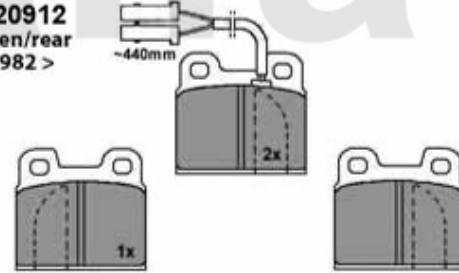

55,8 x 53

4. 20912
hinten/rear
09.1982 >