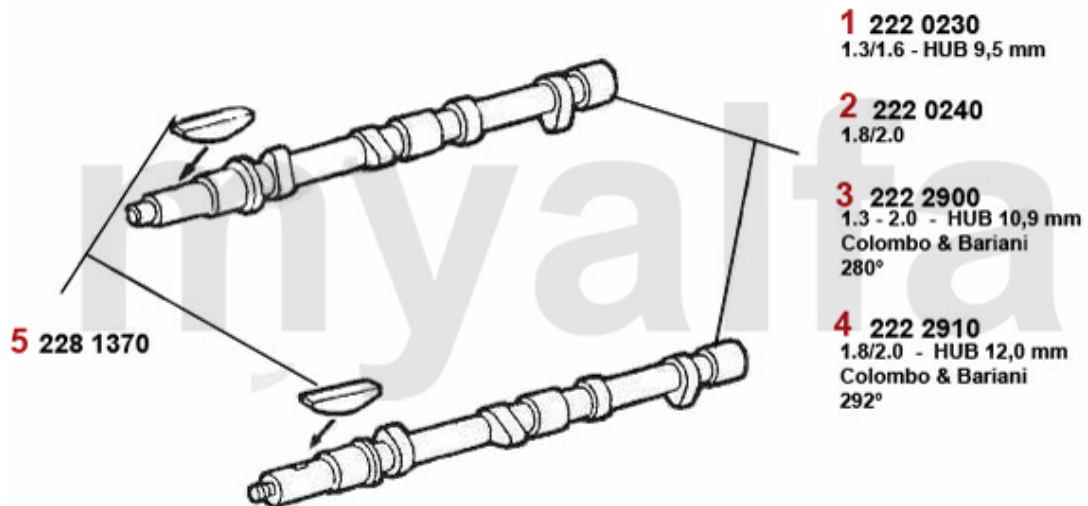

Nockenwelle/Camshaft Giulietta

3	2222900	CAMSHAFT 1300-2000 SPORT COLOMBO&BARIANI LIFT 10.9 mm 280°	SEK3,206.37
4	2222910	CAMSHAFT 1750/2000 SPORT COLOMBO&BARIANI LIFT 12.0 mm 292°	SEK3,206.37
5	2281370	WEDGE CAMSHAFT	SEK80.48