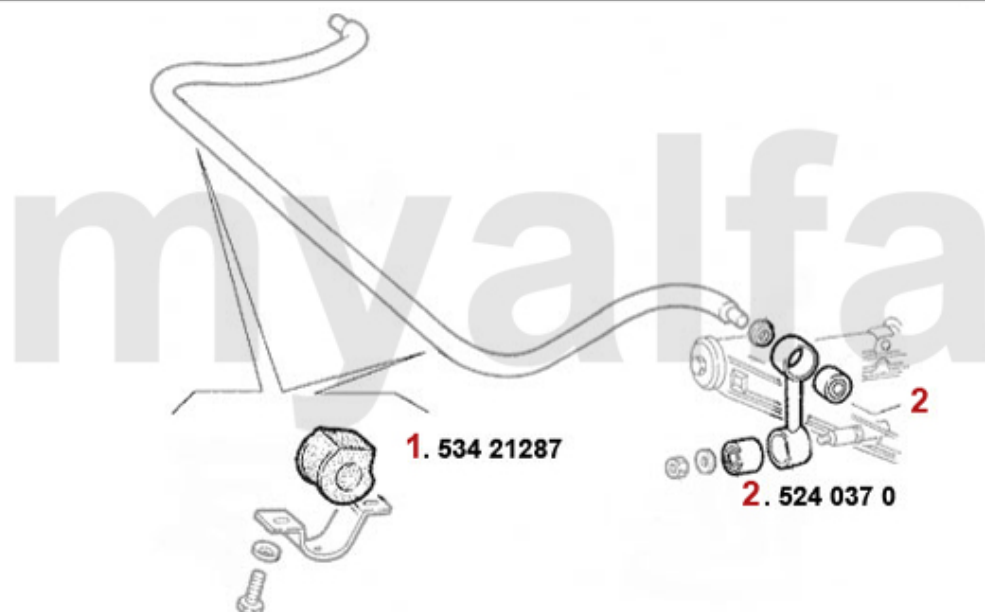

1	5341970	SET SUPERFLEX BUSHES 116 REAR AXLE TORSION BAR	SEK1,387.50
1	53487492	OE. 60521328 REAR AXLE MOUNT 75, Alfetta, Giulietta, GTV6, RZ/SZ	SEK111.97
2	53421327	OE. 60521327 BUSH	SEK204.10
3	53488248	OE. 60700773 FRONT BUSHING DEDION TRANSAXLE, 4-CYLINDER (NOT TWIN SPARK)	On request
3	5340100	FRONT DEDION BUSH 45mm, 4-CYLINDER (NOT TWIN SPARK), STRENGTHENED, SUPERFLEX	SEK670.44
4	53433966	OE. 60533966 RING f. PANHARD/GEAR 116	On request
5	54122226	OE. 60522226 MOUNT FOR REAR AXLE FRAME RIGHT SIDE, GTV6, 75	SEK1,026.06
6	54122225	OE. 60522225 MOUNT FOR REAR AXLE FRAME LEFT SIDE, GTV6, 75	SEK1,026.06
7	51421323	OE.60521323 TORSION BAR 116	On request

Stabilisator vorne/Stabilizer front Giulietta (116)

1 53421287 ANTI ROLL BAR RUBBER FRONT SET (2) 22MM ALFETTA,
GIULIETTA, GTV6, 75

SEK185.37

2 5240370 FRONT UPPER ANTI ROLL BAR DROP LINK BUSH 30 mm

SEK115.44