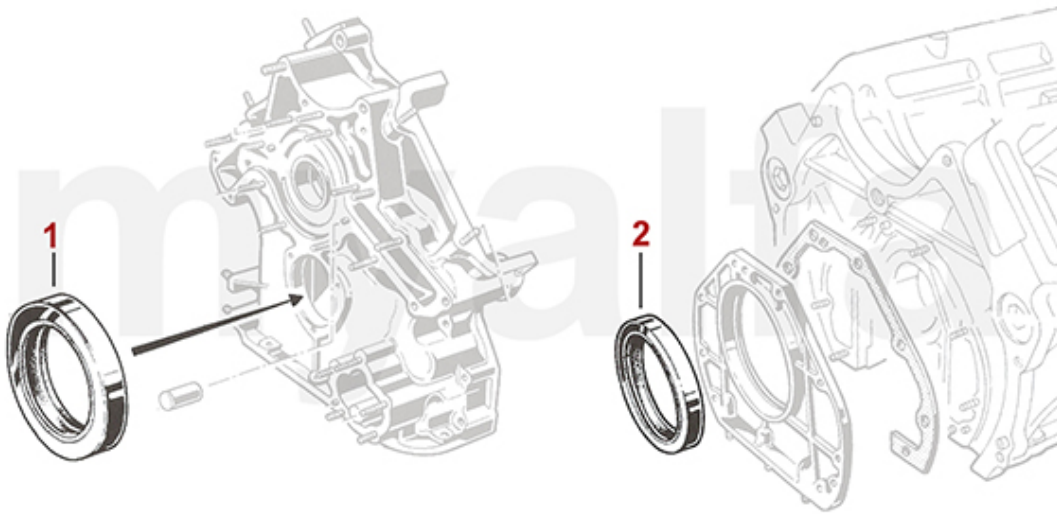

1	2336460	OIL SEAL CRANK SHAFT MONTREAL FRONT	SEK320.65
2	2330230	OIL SEAL CRANK SHAFT REAR 82/105/12 750/101/105/115/116 UP TO 1989, OEM QUALITY	SEK383.64