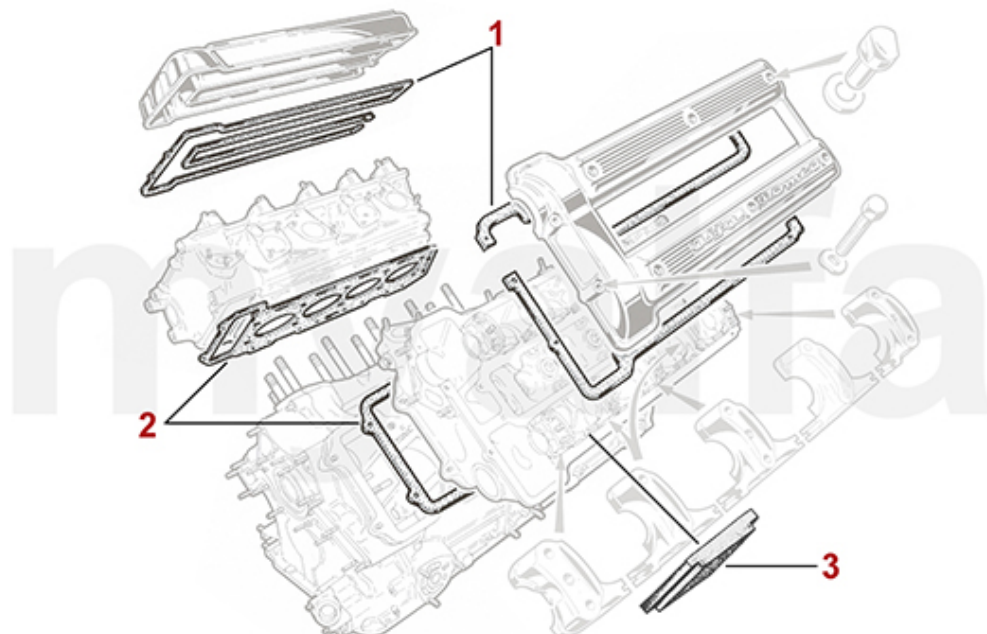

1	2336410	SET CAM COVER GASKETS MONTREAL	SEK846.51
2	2336450	SET HEAD GASKETS MONTREAL ELRING	SEK4,069.26
3	2336400	RUBBER BLOCK MONTREAL VALVE COVER GASKET	SEK103.79