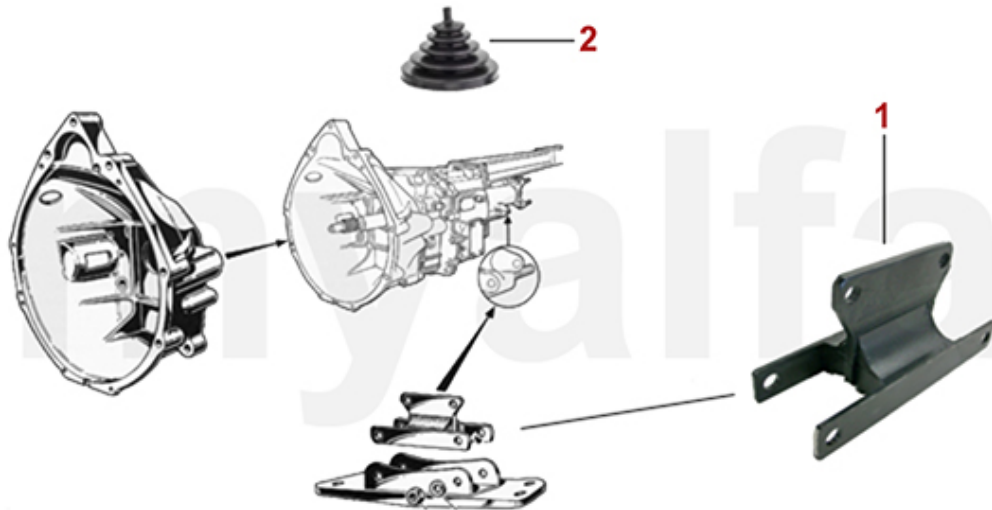

SEK170.25

Getriebe Anbauteile/Gear Mount Montreal

- 1** 4126410 REAR TRANSMISSION MOUNT MONTREAL
- 2** 4130080 GEARSTICK GAITER MONTREAL

SEK2,786.66
SEK1,040.63

Federn/Springs Montreal

1	5156410	SPORT FRONT SPRING EIBACH BERLINA / MONTREAL (30MM LOWER)	SEK1,445.78
2	5180160	RUBBER SEAT FRONT SPRING UPPER / LOWER	SEK110.72
3	5180170	METAL SEAT FRONT SPRING UPPER / LOWER	SEK110.72
4	5180180	FRONT SPRING SPACER ALUMINIUM 6 mm	SEK326.48
5	5180131	SPRING PAN LEFT SHALLOW 1986-93	SEK571.37
6	5180132	FRONT SPRING PAN DEEP RIGHT 1986-93	SEK571.37
7	5180140	UPPER RUBBER SEAT REAR SPRING	SEK115.44
8	5156420	REAR SPRING EIBACH MONTREAL (30MM LOWER)	SEK1,433.01