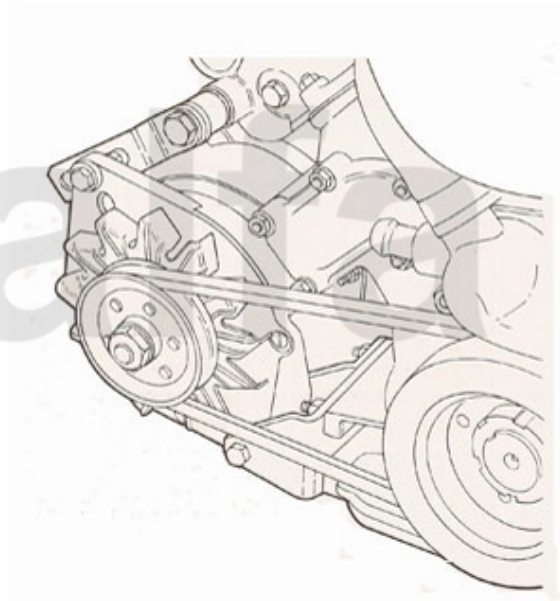

Keilriemen/V-Belts Montreal

---

1. 270 10775
Generator
9,5/10 x 775

2. 270 10990
Servolenkung/
Powersteering
9,5/10 x 990

1 27010775 V-BELT ALTERNATOR MONTREAL, 9,5 x 775

SEK181.90

2 27010990 V-BELT POWER STEERING MONTREAL, 9,5 x 990

SEK170.25