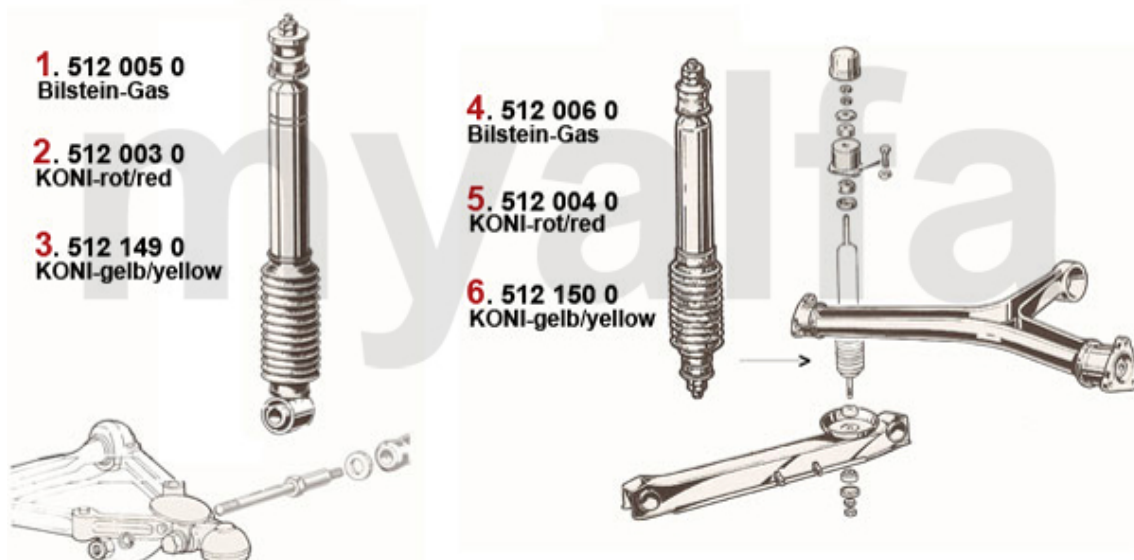

Stoßdämpfer/Shock Absorber Montreal

1. 512 005 0
Bilstein-Gas

2. 512 003 0
KONI-rot/red

3. 512 149 0
KONI-gelb/yellow

4. 512 006 0
Bilstein-Gas

5. 512 004 0
KONI-rot/red

6. 512 150 0
KONI-gelb/yellow

1	5120050	SHOCK ABSORBER FRONT BILSTEIN GAS PRESSURE	SEK1,737.29
2	5120030	SHOCK ABSORBER FRONT KONI RED ADJUSTABLE	SEK1,502.94
3	5121490	SHOCK ABSORBER FRONT KONI YELLOW ADJUSTABLE	SEK1,514.60
4	5120060	SHOCK ABSORBER REAR BILSTEIN GAS PRESSURE	SEK1,737.29
5	5120040	SHOCK ABSORBER REAR KONI RED ADJUSTABLE	SEK1,502.94
6	5121500	SHOCK ABSORBER REAR KONI YELLOW ADJUSTABLE	SEK1,514.60