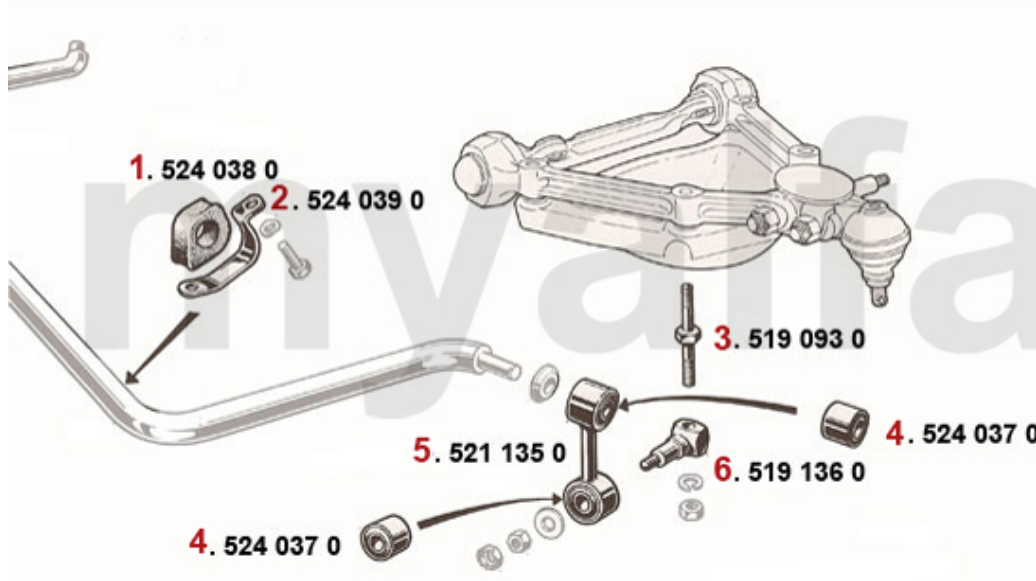

Stabilisator vorne/Stabilizer front Montreal

1	5240380	ANTI-ROLL BAR RUBBER FRONT SET (2) 105, 102 20000, 106 2600	SEK150.41
2	5240390	BRACKET FRONT ANTI ROLL BAR RUBBER	SEK101.98
3	5190930	BOLT SPRING (HIGH-STRENGTH STEEL) PAN / DROP LINK 1969-86	SEK314.27
4	5240370	FRONT UPPER ANTI ROLL BAR DROP LINK BUSH 30 mm	SEK115.44
5	5211350	FRONT ANTI ROLL BAR DROP LINK WITH BUSHINGS 1968-86	SEK332.31
6	5191360	SPRING PAN TO DROP LINK BOLT 1968-86	SEK278.61