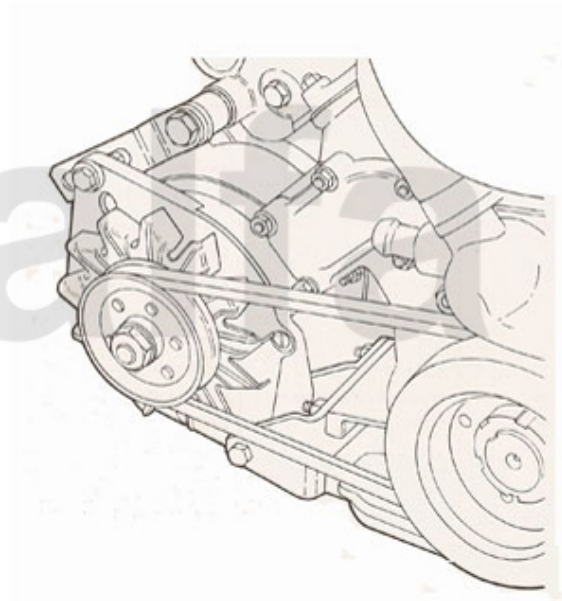

Keilriemen/V-Belts Montreal

---

1. 270 10775
Generator
9,5/10 x 775

2. 270 10990
Servolenkung/
Powersteering
9,5/10 x 990

1 27010775 V-BELT ALTERNATOR MONTREAL, 9,5 x 775

SEK181.90

2 27010990 V-BELT POWER STEERING MONTREAL, 9,5 x 990

SEK170.25