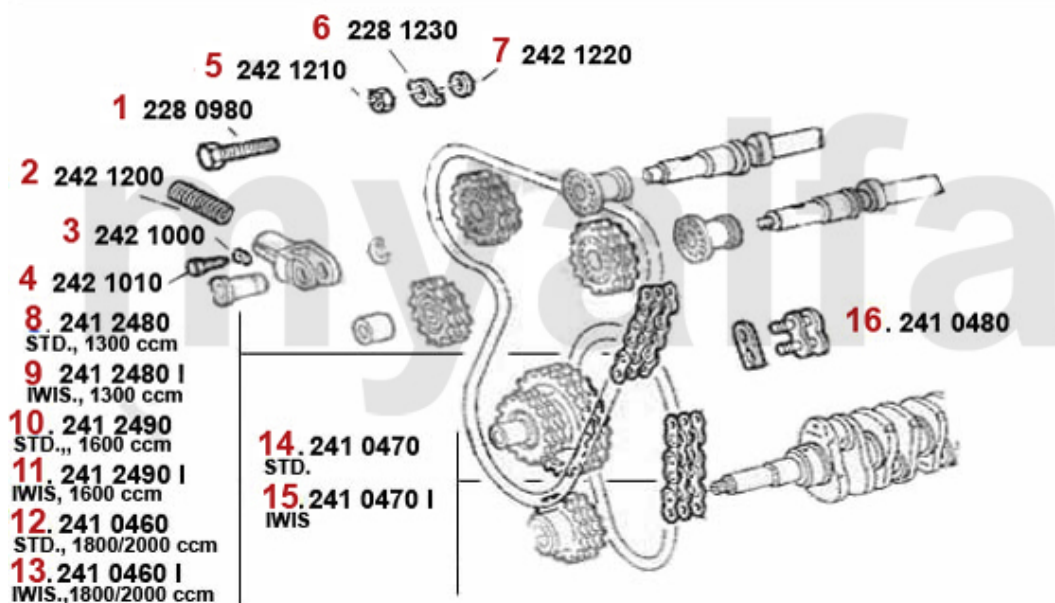

Steuerkette/Timing Chain Giulietta

1	2280980	SAFETY SCREW CAMSHAFT	SEK40.79
2	2421200	CHAIN TENSIONER SPRING	SEK86.30
3	2421000	CHAIN TENSIONER LOCKING BLOCK	SEK64.10
4	2421010	CHAIN TENSIONER SCREW	SEK80.48
5	2421210	NUT TIMING CHAIN SPROCKET	SEK25.67
6	2281230	TAB WASHER CAMSHAFT	SEK29.14
7	2421220	WASHER TIMING CHAIN SPROCKET	On request
8	2412480	TOP TIMING CHAIN 1300 WITH LINK	SEK496.73
9	2412480I	TIMING CHAIN IWIS 1300 LONG WITH LINK - 101, 105, 115, 116	SEK873.29
10	2412490	TOP TIMING CHAIN 1600 WITH LINK	SEK496.73
11	2412490I	TIMING CHAIN IWIS 1600 LONG WITH LINK	SEK931.57
12	2410460	TOP TIMING CHAIN 1750-2000 WITH LINK	SEK496.73
13	2410460I	TIMING CHAIN IWIS 1750-2000 WITH LINK	SEK1,037.71
14	2410470	BOTTOM TIMING CHAIN 1300-2000 WITHOUT LINK	SEK320.65
15	2410470I	TIMING CHAIN IWIS 1300-2000 SHORT ENDLESS	SEK553.89
16	2410480	TIMING CHAIN LINK	SEK87.41