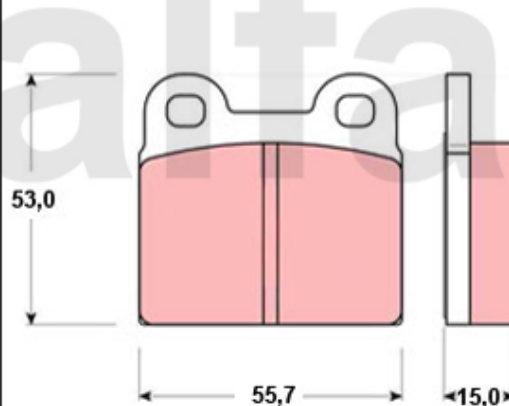

hinten/rear:

4. 630 006 F
Ferodo std.

5. 630 099 0
Ferodo Racing
DS2500

6. 630 090 0
Ferodo Racing
DS3000

1	630005F	BRAKE PADS 1750/2000, 1600 1986-93 FRONT, OEM QUALITY	SEK460.51
2	6300980	BRAKE PADS 1750/2000, 1600 1986-93 FRONT FERODO RACING DS2500	SEK1,807.22
3	6300890	BRAKE PADS 1750/2000, 1600 1986-93 FRONT FERODO RACING DS3000	SEK1,620.74
4	630006F	BRAKE PADS 1300-2000 1966-93 REAR, OEM QUALITY	SEK425.55
5	6300990	BRAKE PADS 1300-2000 REAR FERODO RACING DS2500	SEK1,445.78
6	6300900	BRAKE PADS 1300-2000 REAR FERODO RACING DS3000	SEK1,603.26