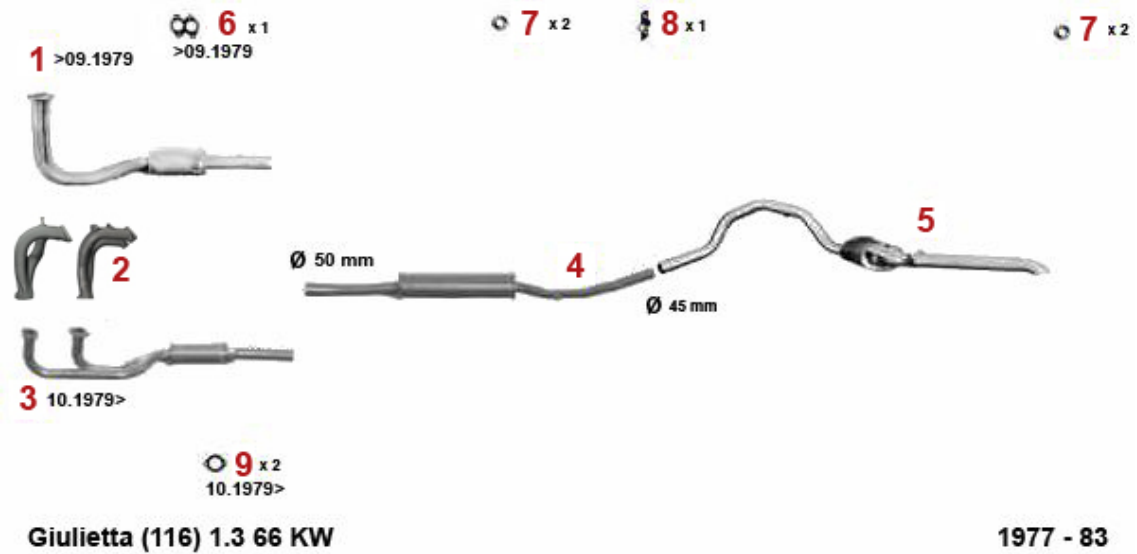

Abgasanlage/Exhaustsystem Giulietta 1.3

Giulietta (116) 1.3 66 KW

1977 - 83

1	33201403	PRESILENCER GIULIETTA 1.3 1977-79 (ORIGINAL ONE PIECE WITH MIDDLESILENCER)	SEK1,235.99
1	31121536	OE. 60521536 EXHAUST MANIFOLD 116 4-CYLINDER 1+4	On request
2	31121084	OE. 60521084 EXHAUST MANIFOLD 116 4-CYLINDER 2+3	On request
3	33201703	OE. 60526049 FRONT MUFFLER	SEK1,783.91
4	34101476	OE. 60730551 MIDDLE SILENCER	SEK1,329.23
5	35101407	OE. 60729292 REAR SILENCER	SEK2,087.08
6	3800470	GASKET ONE PIECE EXHAUST / FRONT EXHAUST SECTION	SEK116.55
7	38091011	OE. 60521386 RUBBER RING	SEK26.78
8	38091024	OE. 60521407 EXHAUST RUBBER MOUNT	SEK54.81
9	38094413	OE. 60777697 GASKET	SEK80.48