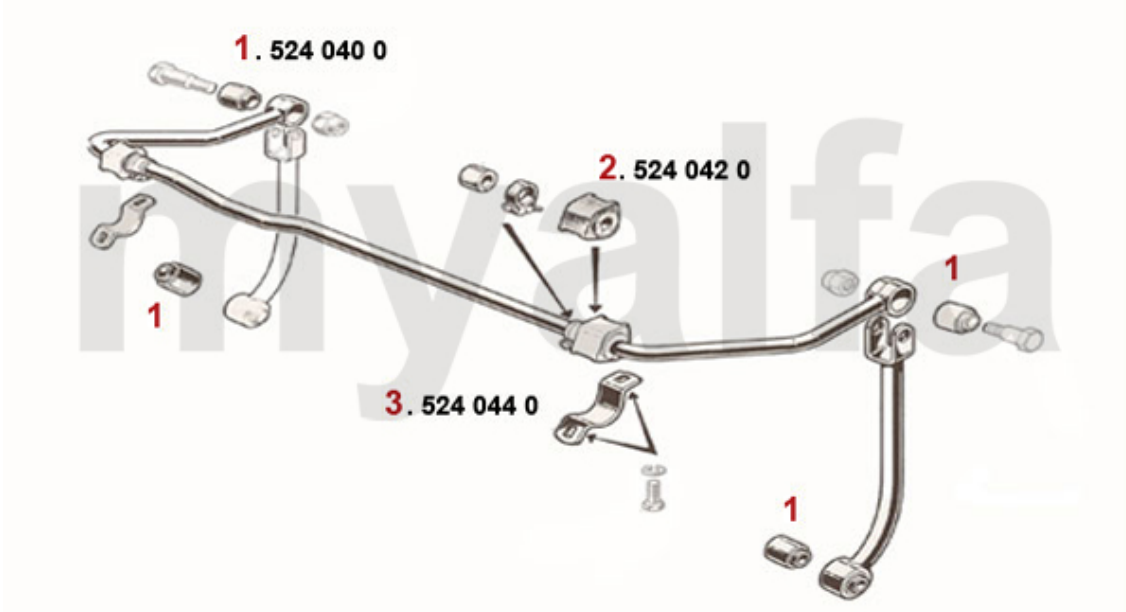

Stabilisator hinten/Stabilizer rear Montreal

1	5240400	REAR DROP LINK LOWER BUSH	SEK125.99
2	5340110	SET ANTI-ROLL BAR RUBBER REAR MONTREAL, GIULIA, GTV, SPIDER	SEK466.34
3	5240440	BRACKET REAR ANTI ROLL BAR REAR	SEK162.06