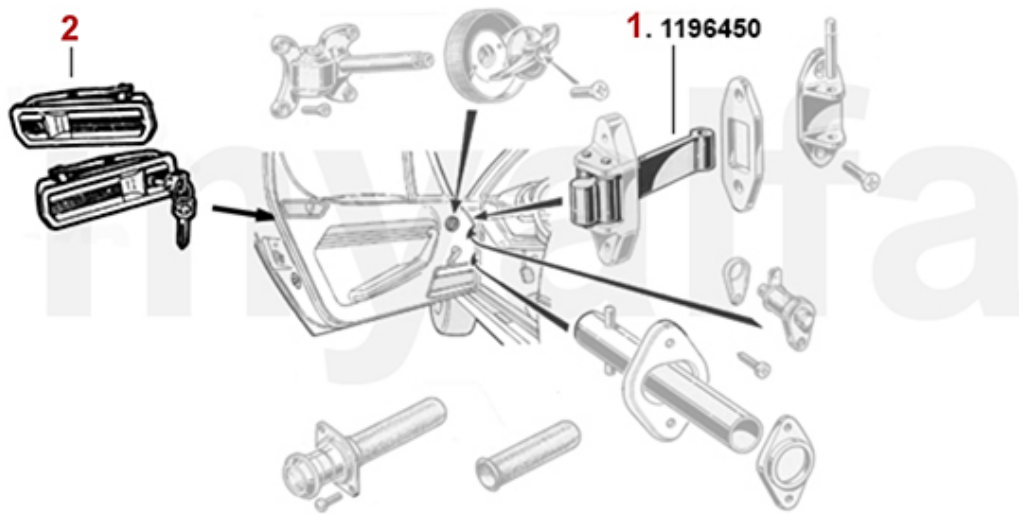

Türmechanik/Door Mechanical Montreal

1	1196450	DOOR RETAINING STRAP MONTREAL (SET FOR 1 SIDE)	SEK1,048.26
2	1176470	SET (2) OUTER DOOR HANDELS 116 GT/GTV, MONTREAL	SEK4,185.81

Stoßstangen/Bumpers Montreal