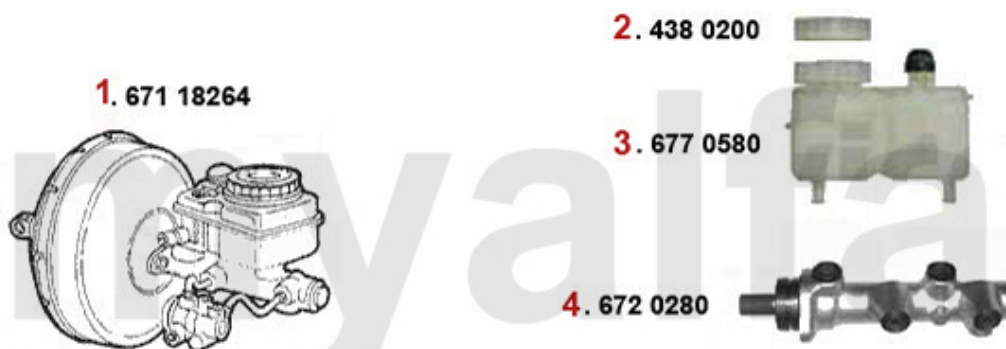

BKV/Hauptbremszylinder/Brakeservo/Brake master cylinder Giuliaatta (116)

1	67118264	OE: 60518264 BRAKE BOOSTER BENDIX	SEK3,257.16
2	4380200	CAP BRAKE / CLUTCH RESERVIORE HANGING PEDALS	SEK138.75
3	6770580	BRAKE FLUID RESERVOIR HANGING PEDALS	On request
4	6720280	BRAKE MASTER CYLINDER HANGING PEDALS 20,6MM	SEK1,467.98
4	67245043	BRAKE MASTER CYLINDER ATE ORIG. HANGING PEDALS 20,6MM	SEK2,856.59