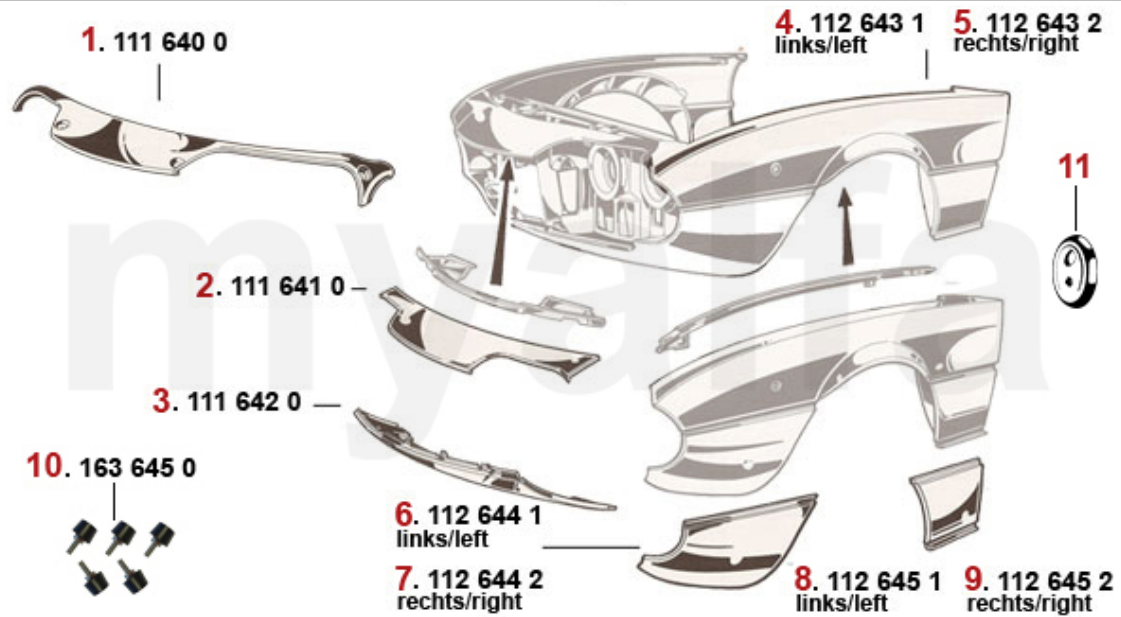

Karosserieteile vorne/Body Parts front Montreal

1	1116400	INNER SUPPORT PANEL FOR FRONT PANEL MONTREAL	On request
2	1116410	UPPER FRONT PANEL MONTREAL	SEK8,919.68
3	1116420	FRONT VALANCE MONTREAL	SEK9,909.53
4	1126431	UPPER FRONT WING SECTION MONTREAL LEFT	On request
5	1126432	UPPER FRONT WING SECTION MONTREAL RIGHT	On request
6	1126441	LOWER FRONT WING SECTION MONTREAL FRONT LEFT	SEK5,001.94
7	1126442	LOWER FRONT WING SECTION MONTREAL FRONT RIGHT	SEK5,001.94
8	1126451	LOWER FRONT WING SECTION MONTREAL REAR LEFT	SEK4,419.05
9	1126452	LOWER FRONT WING SECTION MONTREAL REAR RIGHT	SEK4,419.05
10	1636450	SET BONNET STOPS MONTREAL 4 PIECES	SEK1,504.05
11	1631450	OVAL GROMMET FOR HARNESS MONTREAL, 2 HOLES	SEK134.03