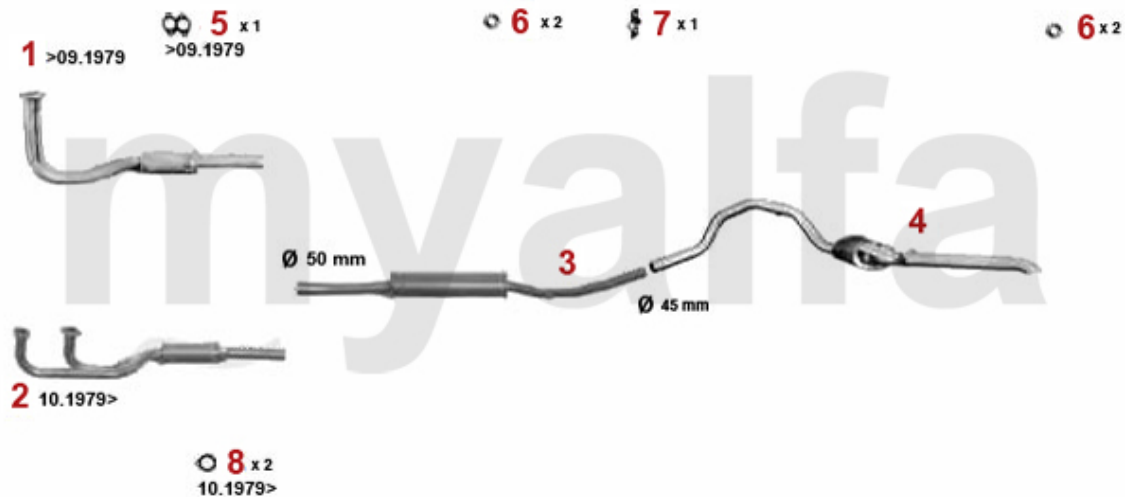

Abgasanlage/Exhaustsystem Giulietta 1.6

Giulietta (116) 1.6 79 KW

1977 - 83

1	33201403	PRESILENCER GIULIETTA 1.3 1977-79 (ORIGINAL ONE PIECE WITH MIDDLESILENCER)	SEK1,235.99
2	31121084	OE. 60521084 EXHAUST MANIFOLD 116 4-CYLINDER 2+3	On request
2	31121536	OE. 60521536 EXHAUST MANIFOLD 116 4-CYLINDER 1+4	On request
3	33201703	OE. 60526049 FRONT MUFFLER	SEK1,783.91
4	34101476	OE. 60730551 MIDDLE SILENCER	SEK1,329.23
5	35101407	OE. 60729292 REAR SILENCER	SEK2,087.08
6	3800470	GASKET ONE PIECE EXHAUST / FRONT EXHAUST SECTION	SEK116.55
7	38091011	OE. 60521386 RUBBER RING	SEK26.78
8	38091024	OE. 60521407 EXHAUST RUBBER MOUNT	SEK54.81
9	38094413	OE. 60777697 GASKET	SEK80.48