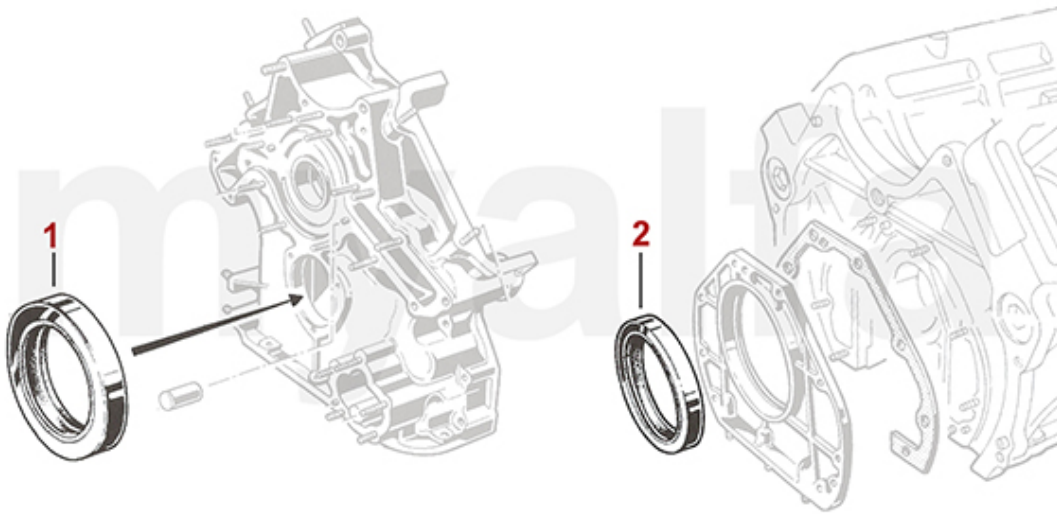

1 2336460 OIL SEAL CRANK SHAFT MONTREAL FRONT

SEK320.65

2 2330230 OIL SEAL CRANK SHAFT REAR 82/105/12 750/101/105/115/116 UP TO 1989, OEM QUALITY

SEK383.64