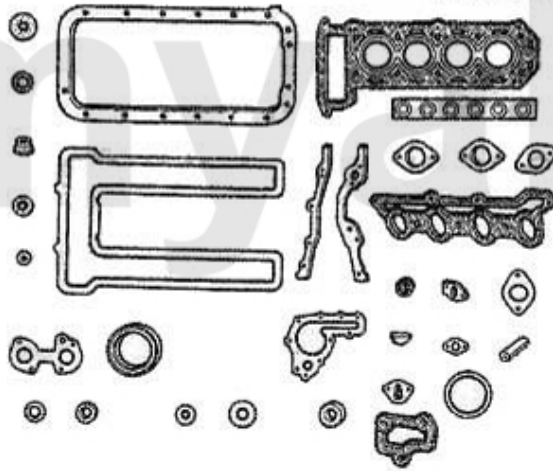

Motordichtsatz/Full Set Giulietta (116)

Achtung/Attention:

In den Dichtsätzen 231 0400, 231 0410 & 231 0390 sind Zylinderkopfdichtung und Wellendichtringe nicht enthalten, bitte separat bestellen! The sets 231 0400 & 231 0410 are without HEADGASKET and OILSEALS, please order it separate!

1 . 231 0390
1300 ccm

2 . 231 0400
1600 ccm

3 . 231 4220
1800 ccm/Turbo

4 . 231 0410
2000 ccm

1	2310390	ENGINE GASKET SET 1300 WITHOUT HEAD GASKET AND OIL	On request
2	2310400	ENGINE GASKET SET 1600 WITHOUT HEAD GASKET AND OIL SEALS	On request
3	23142200	OE. 60778180 FULL SET	SEK2,506.80
4	2310410	ENGINE GASKET SET 2000 WITHOUT HEAD GASKET AND OIL	On request