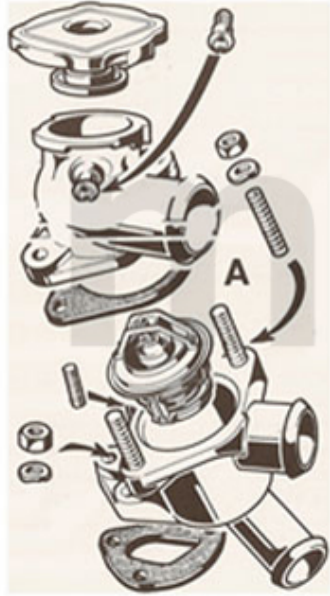

1	1166461	OUTER SILL MONTREAL LEFT	SEK4,616.07
1	1166462	OUTER SILL MONTREAL RIGHT	SEK4,616.07
2	1166451	MIDDLE SILL MONTREAL LEFT	SEK3,019.89
2	1166452	MIDDLE SILL MONTREAL RIGHT	SEK3,019.89
3	1166471	TOP SILL PANEL MONTREAL LEFT	SEK2,670.11
3	1166472	TOP SILL PANEL MONTREAL RIGHT	SEK2,670.11
4	1196441	LEFT OUTER SILL TRIM MONTREAL	SEK5,072.01
4	1196442	RIGHT OUTER SILL TRIM MONTREAL	SEK5,072.01

Thermostat Montreal

---

1. 263 005 0

1 2630050 THERMOSTAT MONTREAL 79 DEGREE CELSIUS

SEK465.23