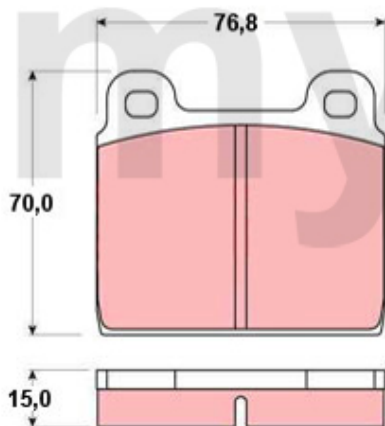

Bremsbeläge/Brake Pads Montreal

vorne/front:

1. 630 005 F Ferodo std.   2. 630 098 0 Ferodo Racing DS2500   3. 630 089 0 Ferodo Racing DS3000