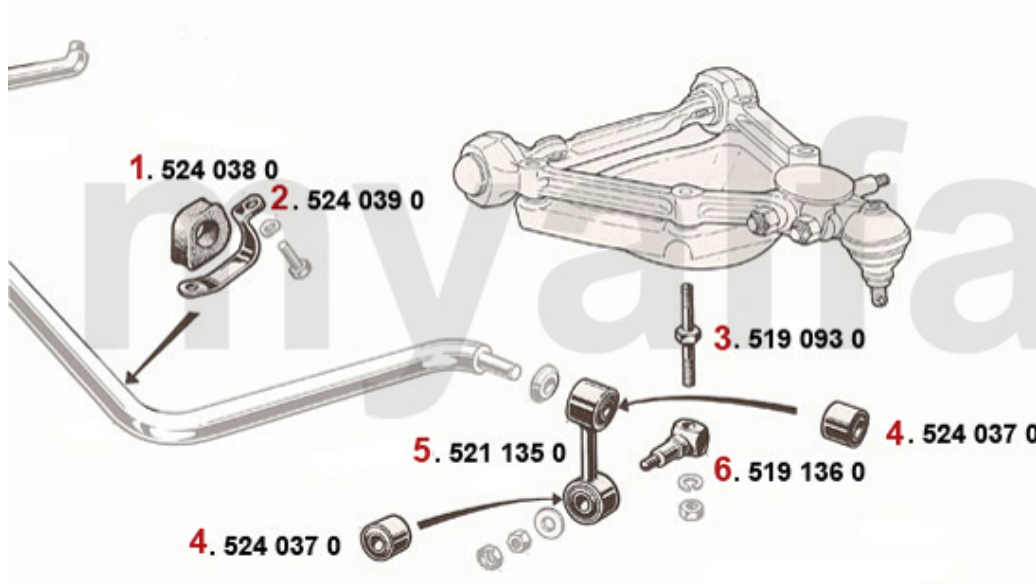

Stabilisator vorne/Stabilizer front Montreal

1	5240380	ANTI-ROLL BAR RUBBER FRONT SET (2) 105, 102 20000, 106 2600	SEK150.41
2	5240390	BRACKET FRONT ANTI ROLL BAR RUBBER	SEK101.98
3	5190930	BOLT SPRING (HIGH-STRENGTH STEEL) PAN / DROP LINK 1969-86	SEK314.27
4	5240370	FRONT UPPER ANTI ROLL BAR DROP LINK BUSH 30 mm	SEK115.44
5	5211350	FRONT ANTI ROLL BAR DROP LINK WITH BUSHINGS 1968-86	SEK332.31
6	5191360	SPRING PAN TO DROP LINK BOLT 1968-86	SEK278.61