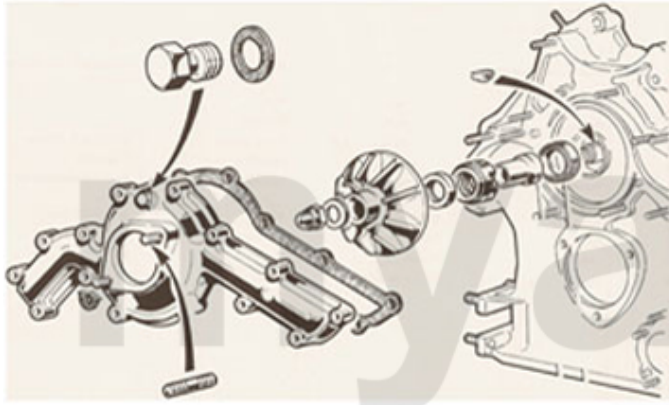

SEK320.65

2 2330230 OIL SEAL CRANK SHAFT REAR 82/105/12 750/101/105/115/116 UP TO 1989, OEM QUALITY

SEK383.64

Thermostat Montreal

1. 263 005 0

1 2630050 THERMOSTAT MONTREAL 79 DEGREE CELSIUS

SEK465.23

Wasserpumpe/Waterpump Montreal