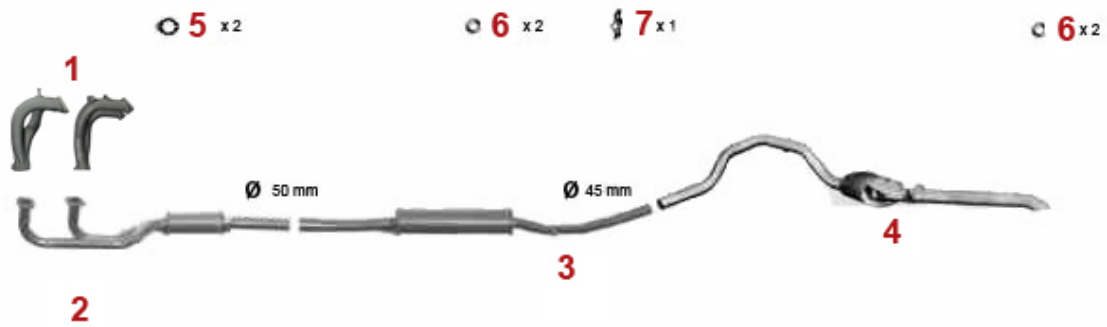

Abgasanlage/Exhaustsystem Giulietta 1.8

Giulietta (116) 1.8

1979 - 85

1	31121084	OE. 60521084 EXHAUST MANIFOLD 116 4-CYLINDER 2+3	On request
1	31121536	OE. 60521536 EXHAUST MANIFOLD 116 4-CYLINDER 1+4	On request
2	33201803	OE. 60730546 FRONT MUFFLER	SEK1,895.88
3	34101476	OE. 60730551 MIDDLE SILENCER	SEK1,329.23
4	35101407	OE. 60729292 REAR SILENCER	SEK2,087.08
5	38094413	OE. 60777697 GASKET	SEK80.48
6	38091011	OE. 60521386 RUBBER RING	SEK26.78
7	38091024	OE. 60521407 EXHAUST RUBBER MOUNT	SEK54.81