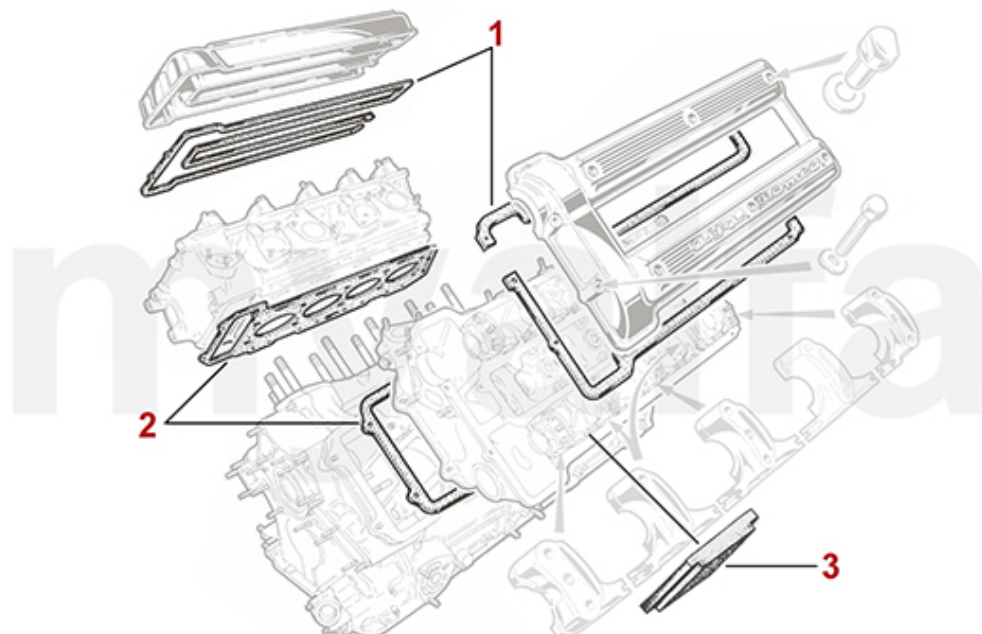

1	2336410	SET CAM COVER GASKETS MONTREAL	SEK846.51
2	2336450	SET HEAD GASKETS MONTREAL ELRING	SEK4,069.26
3	2336400	RUBBER BLOCK MONTREAL VALVE COVER GASKET	SEK103.79