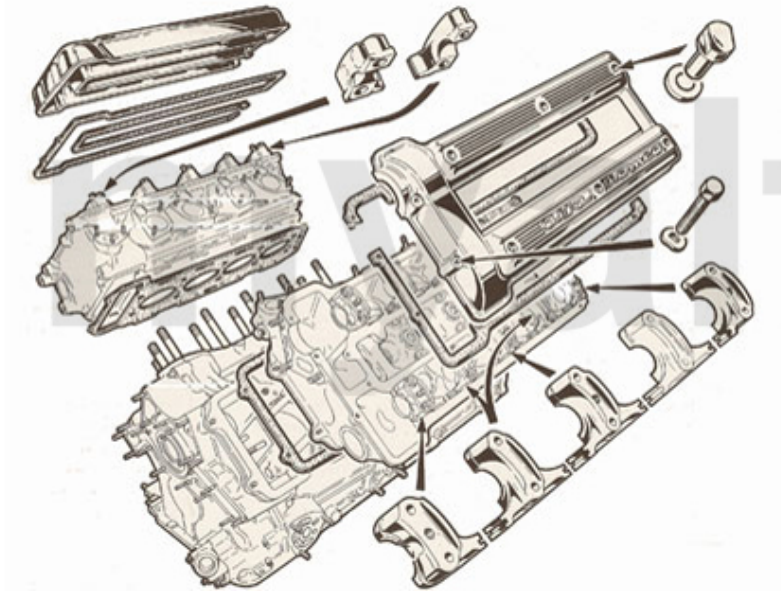

SEK170.25

Kopfdichtsatz/Head Set Montreal

1 2326450 HEAD OVERHAUL SET MONTREAL WITH HEAD GASKETS

On request

Motordichtsatz/Full Set Montreal

1. 231 646 0
ohne Simmeringe/
without oil seals

1 2316460 FULL ENGINE GASKET SET MONTREAL WITH HEAD GASKETS LESS OIL SEALS