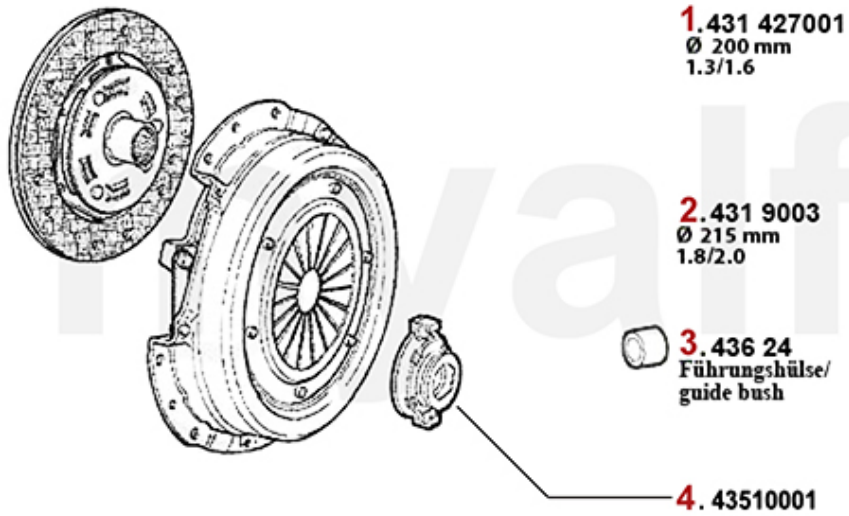

Kupplungs-Kit/Clutch Set Giulietta (116)

1	43142701	CLUTCH KIT 116 1.3 - 1.6	SEK4,419.05
2	4319003	CLUTCH KIT, ALFETTA, GIULIETTA, 75, GTV (116), 1.6/1.8/2.0/IE/TS/TD 1974-1992	SEK4,069.26
3	43624	OE. 60522024 NEEDLE BEARING	SEK523.50
4	43510001	RELEASE BEARING ALFETTA/ GIULIETTA, 75, 90, GTV 2.0 116	SEK804.47