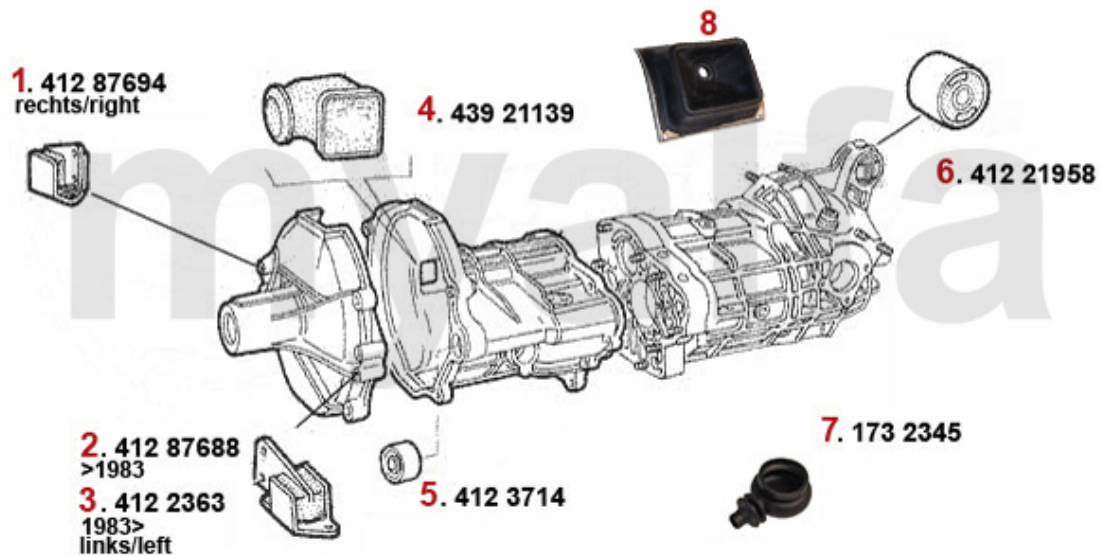

Getriebeaufhängung/Gear Mount Giulietta (116)

1	41287694	OE. 60521143 GEAR MOUNT 116 4-CYLINDER RIGHT	SEK406.95
2	41287688	OE. 60723913 GEAR MOUNT 116, 4-CYL LEFT SIDE, >1983	SEK406.95
3	4122363	OE. 60701586 GEAR MOUNT 116 4-CYLINDER LEFT	SEK406.95
4	43921139	OE. 60521139 GROMMET FOR RELEASE LEVER	SEK162.06
5	4123714	OE. 60523039 GEAR SHIFT BUSH AT TRANSMISSION	SEK320.65
6	41221958	OE. 60521958 TRANSMISSION MOUNT 75, 90, RZ SZ, ALFETTA, GIULIETTA, GTV (116)	SEK348.68
7	1732345	OE. 60724284 LOWER COWLING GEAR LEVER ALFETTA, GIULIETTA,	SEK208.68
8	1732346	OE. 60701783 COVER f. GEARSTICK 116	SEK1,329.23