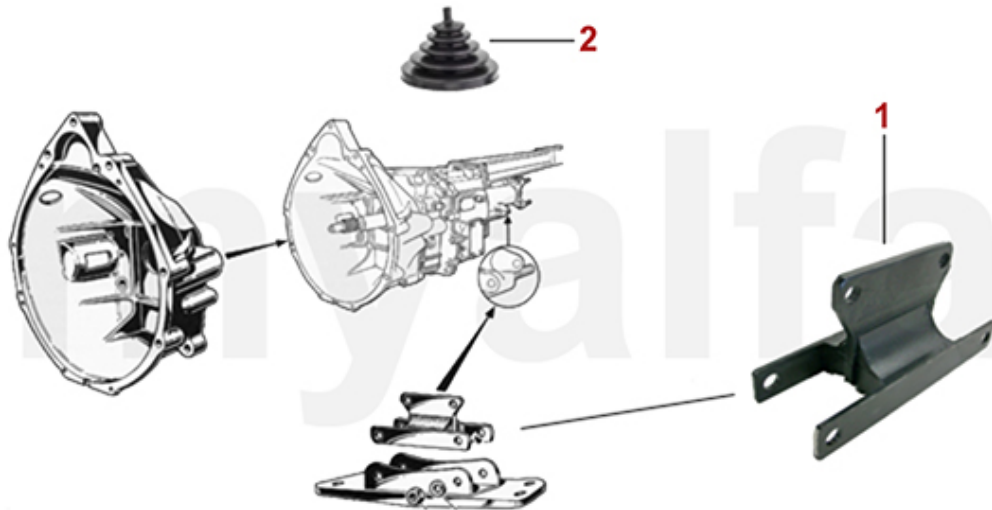

1	26630560	OE. 60730560 UPPER RADIATOR HOSE ALFETTA/GIULIETTA 116 FROM 1982 ON	SEK337.02
2	2660170	RADIATOR HOSE THERMOSTAT/ WATER PUMP CARBURETTOR MODELS	SEK173.72
3	26630558	LOWER COOLING WATER HOSE ALFETTA 2nd SERIES 1.6 1982> /GIULIETTA 1st SERIES >3.79	SEK257.66
4	26630559	OE. 60730559 LOWER RADIATOR HOSE ALFETTA/GIULIETTA 116 1982>	SEK277.50
5	2680060	RADIATOR CAP SQUARE TYPE MODELS WITH EXPANSION TANK	SEK145.69

Getriebe Anbauteile/Gear Mount Montreal

- **1** 4126410 REAR TRANSMISSION MOUNT MONTREAL
- **2** 4130080 GEARSTICK GAITER MONTREAL

SEK2,786.66
SEK1,040.63