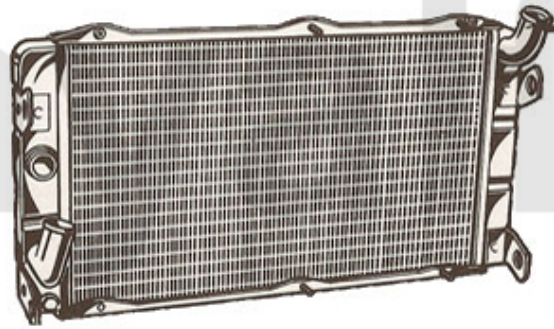

1. 262 645 0

1 2626450 REPAIR KIT WATERPUMP MONTREAL

SEK3,152.82

Motorkühler/Radiator Montreal

1. 261 645 0

1 2616450 RADIATOR MONTREAL EXCHANGE

SEK6,943.33

1	2660730	SET (4pc) COOLANT HOSES MONTREAL	SEK1,620.74
2	26615761	RADIATOR HOSE MONTREAL CYLINDER HEAD BYPASS	On request
3	26615764	RADIATOR HOSE WATER PUMP CYLINDER HEAD MONTREAL	On request