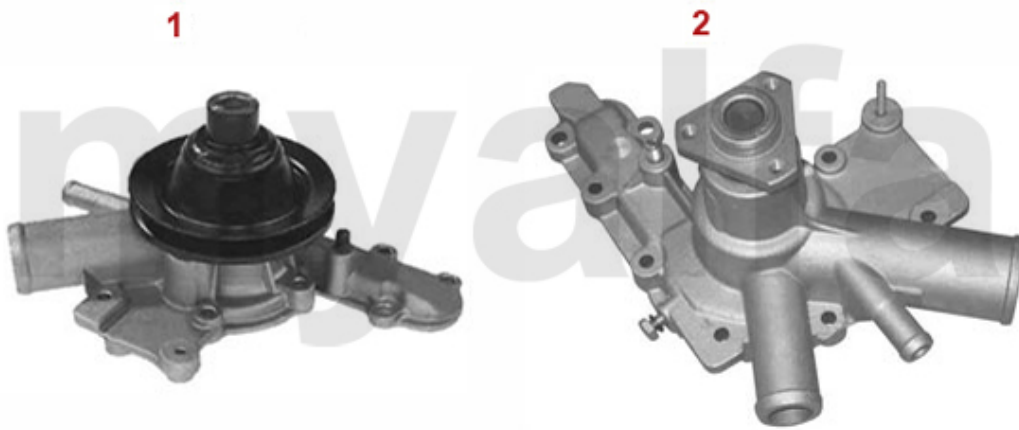

Wasserpumpe/Waterpump Giulietta (116) 2.0

1	262510	OE. 60730469/60523035 WATERPUMP 75, ALFETTA, GIULIETTA, GTV (116), WITH PULLEY, WITHOUT REV METER CONNECTION	SEK921.16
2	2620430	WATER PUMP 2000 IE ELECTRIC FAN	SEK1,340.88