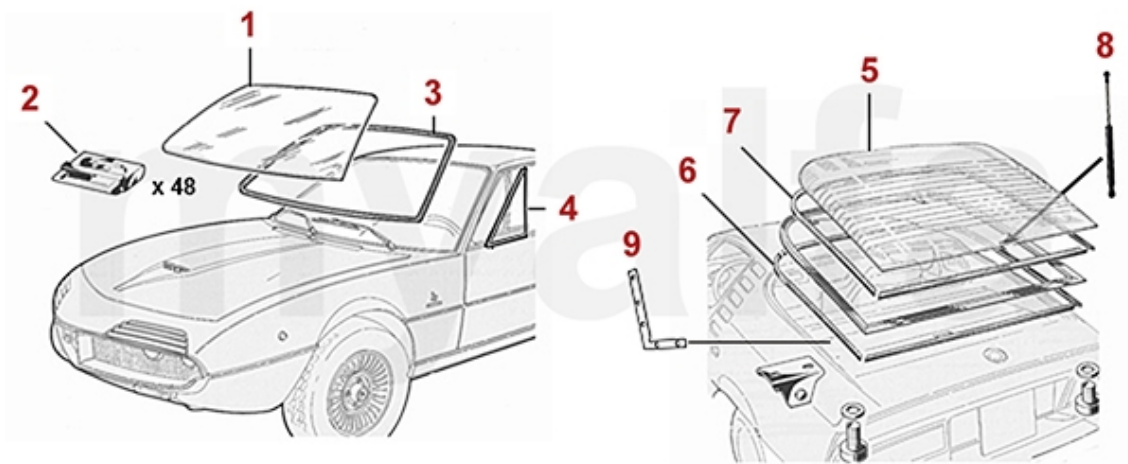

Verglasung/Glazing Montreal

1	1346460	FRONT SCREEN MONTREAL GREEN	SEK6,984.12
2	1630010	FRONT SCREEN CHROME TRIM RETAINING CLIP MONTREAL	SEK69.93
3	1616470	FRONT SCREEN RUBBER SEAL MONTREAL	SEK5,001.94
4	1610501	SEAL FOR QUARTERLIGHT MONTREAL LEFT SIDE	SEK3,672.85
4	1610502	SEAL FOR QUARTERLIGHT MONTREAL RIGHT SIDE	SEK3,672.85
5	1346470	REAR SCREEN MONTREAL GREEN	SEK11,426.48
6	1613080	REAR SCREEN SEAL MONTREAL AT THE BODY	SEK3,719.47
7	1613070	REAR SCREEN SEAL MONTREAL AT THE REAR SCREEN	SEK3,019.89
8	1186450	SET REAR HATCH STRUTS MONTREAL	SEK2,040.46
9	1330110	MOUNTING BRACKETS SET FOR REAR WINDOW FRAME MONTREAL	SEK347.43