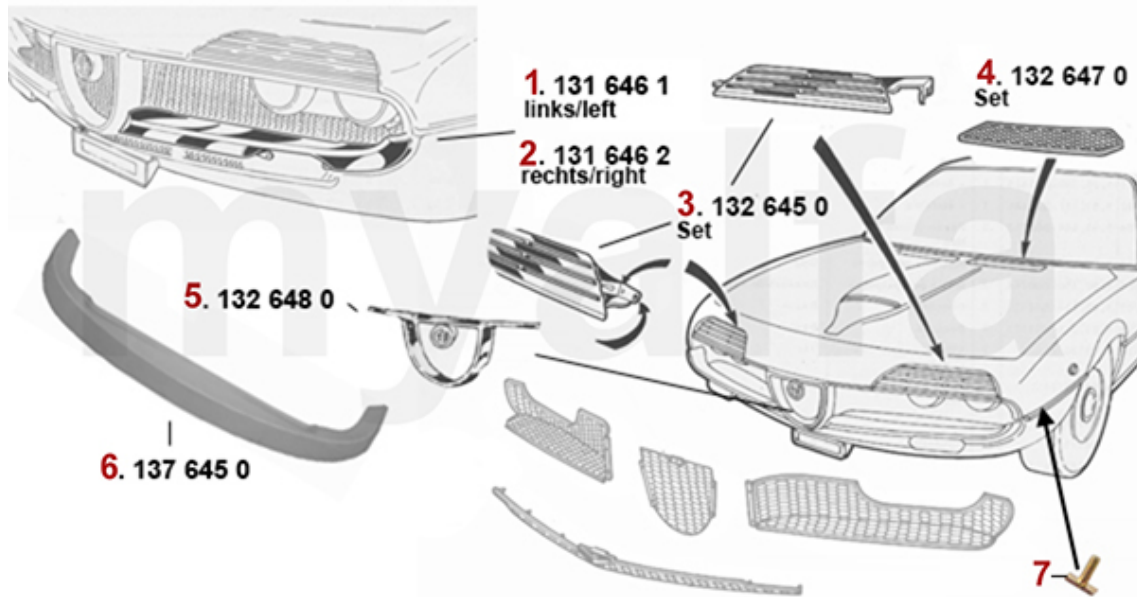

Türmechanik/Door Mechanical Montreal

- 1 1196450 DOOR RETAINING STRAP MONTREAL (SET FOR 1 SIDE)**
- 2 1176470 SET (2) OUTER DOOR HANDELS 116 GT/GTV, MONTREAL**

SEK1,048.26

SEK4,185.81

Stoßstangen/Bumpers Montreal