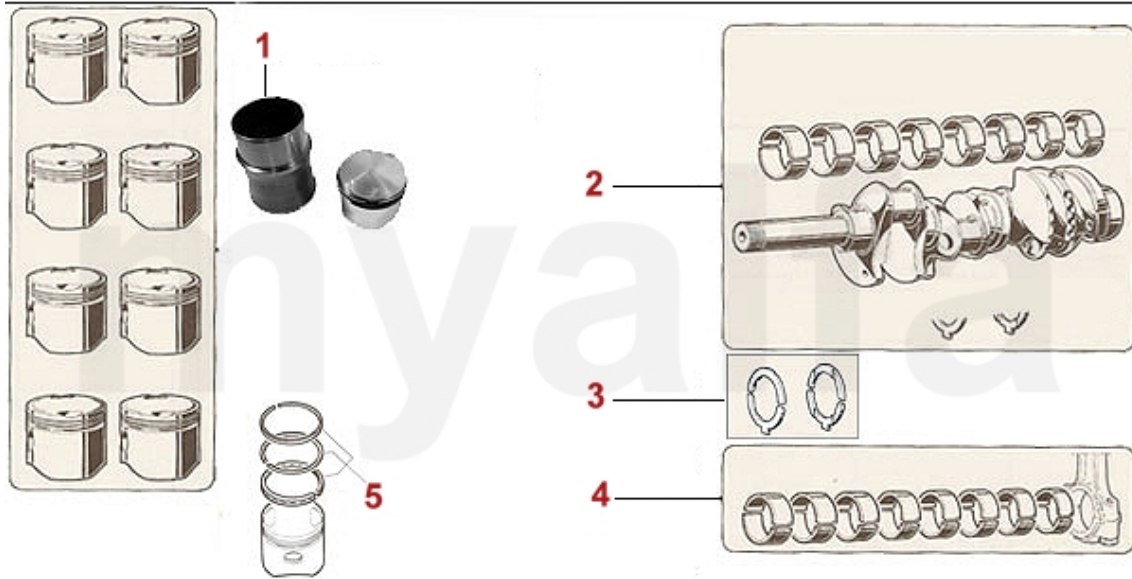

Kolben/Lager-Pistons/Bearings Montreal

1	2216415	PISTON / LINER MONTREAL	SEK4,430.70
2	2256430	MAIN BEARINGS MONTREAL STANDARD	SEK4,768.84
2	2256431	MAIN BEARINGS MONTREAL +0,10	SEK4,768.84
2	2256432	MAIN BEARINGS MONTREAL +0,20	SEK4,768.84
2	2256433	MAIN BEARINGS MONTREAL +0,30	SEK5,584.97
2	2256434	MAIN BEARINGS MONTREAL +0,40	SEK5,584.97
3	2256440	SET THRUST WASHERS STD MONTREAL	SEK2,308.52
4	2266450	BIG END BEARINGS MONTREAL STANDARD	SEK4,069.26
4	2266451	BIG END BEARINGS MONTREAL +0,10	SEK4,069.26
4	2266452	BIG END BEARINGS MONTREAL +0,20	SEK4,419.05
4	2266453	BIG END BEARINGS MONTREAL +0,30	SEK4,419.05
4	2266454	BIG END BEARINGS MONTREAL +0,40	SEK5,362.27
5	2282265	SET PISTON RINGS MONTREAL (FOR 1 PISTON)	SEK454.68