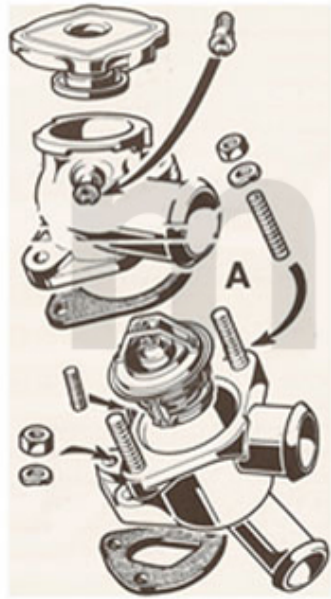

1	1166461	OUTER SILL MONTREAL LEFT	SEK4,616.07
1	1166462	OUTER SILL MONTREAL RIGHT	SEK4,616.07
2	1166451	MIDDLE SILL MONTREAL LEFT	SEK5,538.35
2	1166452	MIDDLE SILL MONTREAL RIGHT	SEK5,538.35
3	1166471	TOP SILL PANEL MONTREAL LEFT	SEK2,670.11
3	1166472	TOP SILL PANEL MONTREAL RIGHT	SEK2,670.11
4	1196441	LEFT OUTER SILL TRIM MONTREAL	SEK5,072.01
4	1196442	RIGHT OUTER SILL TRIM MONTREAL	SEK5,072.01

Thermostat Montreal

---

1. 263 005 0

1 2630050 THERMOSTAT MONTREAL 79 DEGREE CELSIUS

SEK465.23