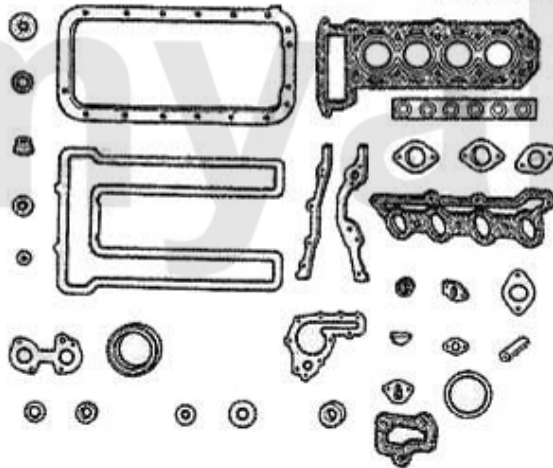

Motordichtsatz/Full Set Giulietta (116)

Achtung/Attention:

In den Dichtsätzen 231 0400, 231 0410 & 231 0390 sind Zylinderkopfdichtung und Wellendichtringe nicht enthalten, bitte separat bestellen! The sets 231 0400 & 231 0410 are without HEADGASKET and OILSEALS, please order it separate!

1 . 231 0390
1300 ccm

2 . 231 0400
1600 ccm

3 . 231 4220
1800 ccm/Turbo

4 . 231 0410
2000 ccm

1	2310390	ENGINE GASKET SET 1300 WITHOUT HEAD GASKET AND OIL	On request
2	2310400	ENGINE GASKET SET 1600 WITHOUT HEAD GASKET AND OIL SEALS	On request
3	23142200	OE. 60778180 FULL SET	SEK2,506.80
4	2310410	ENGINE GASKET SET 2000 WITHOUT HEAD GASKET AND OIL	On request