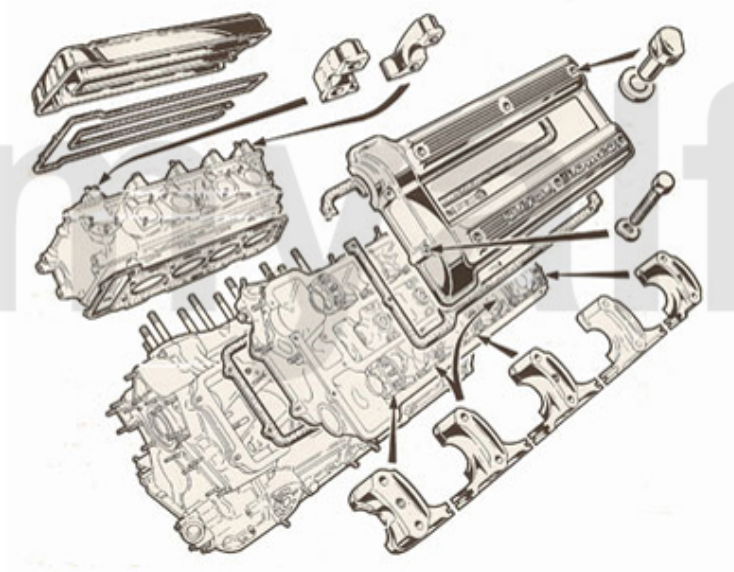

Kopfdichtsatz/Head Set Montreal

---

1 2326450 HEAD OVERHAUL SET MONTREAL WITH HEAD GASKETS

On request