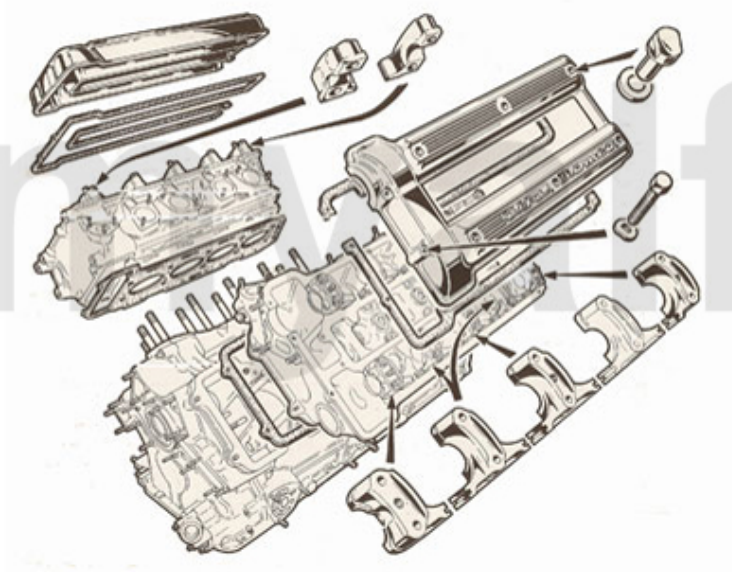

Kopfdichtsatz/Head Set Montreal

---

1 2326450 HEAD OVERHAUL SET MONTREAL WITH HEAD GASKETS

On request