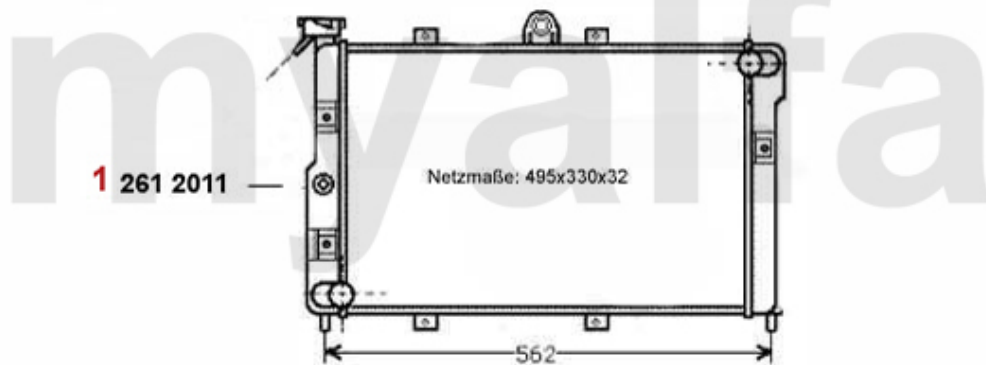

Kühler/Radiator Giulietta (116) 1.6

1. 1 2612011 Motorkühler Alfetta 1.6 Bj. 75-84 Giulietta 1.3/1.6 Bj. 10.77>
   ACHTUNG: auf Netzmaße acht

On request