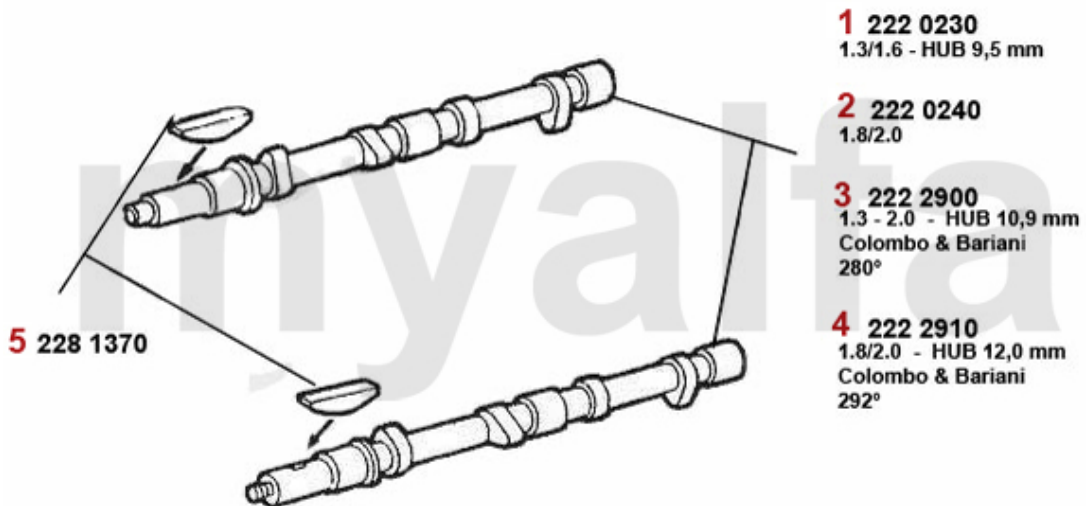

Nockenwelle/Camshaft Giulietta

3	2222900	CAMSHAFT 1300-2000 SPORT COLOMBO&BARIANI LIFT 10.9 mm 280°	SEK3,206.37
4	2222910	CAMSHAFT 1750/2000 SPORT COLOMBO&BARIANI LIFT 12.0 mm 292°	SEK3,206.37
5	2281370	WEDGE CAMSHAFT	SEK80.48