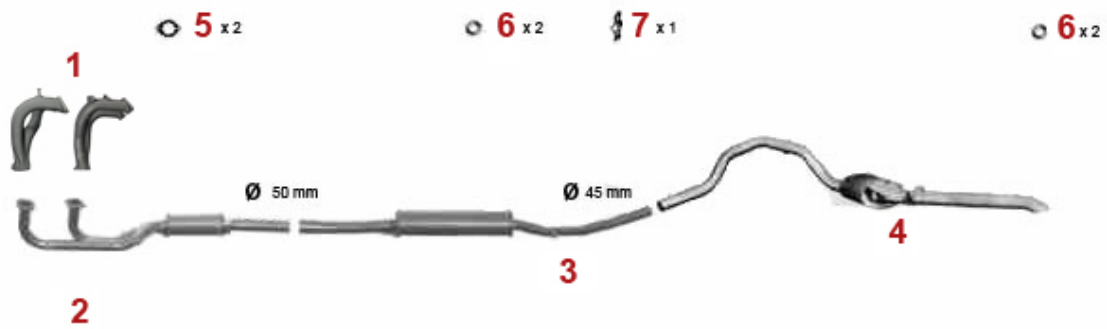

Abgasanlage/Exhaustsystem Giulietta 2.0

Giulietta (116) 2.0

1979 - 85

1	31121084	OE. 60521084 EXHAUST MANIFOLD 116 4-CYLINDER 2+3	On request
1	31121536	OE. 60521536 EXHAUST MANIFOLD 116 4-CYLINDER 1+4	On request
2	33201803	OE. 60730546 FRONT MUFFLER	SEK1,895.88
3	34101476	OE. 60730551 MIDDLE SILENCER	SEK1,329.23
4	35101407	OE. 60729292 REAR SILENCER	SEK2,087.08
5	38094413	OE. 60777697 GASKET	SEK80.48
6	38091011	OE. 60521386 RUBBER RING	SEK26.78
7	38091024	OE. 60521407 EXHAUST RUBBER MOUNT	SEK54.81