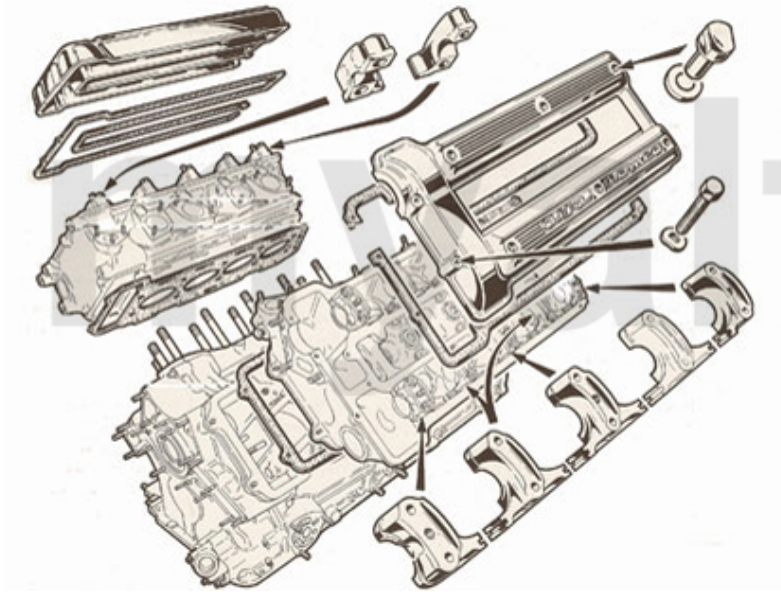

Motordichtsatz/Full Set Montreal

---

1. 231 646 0
ohne Simmeringe/
without oil seals

1 2316460 FULL ENGINE GASKET SET MONTREAL WITH HEAD GASKETS LESS OIL SEALS

SEK3,252.99