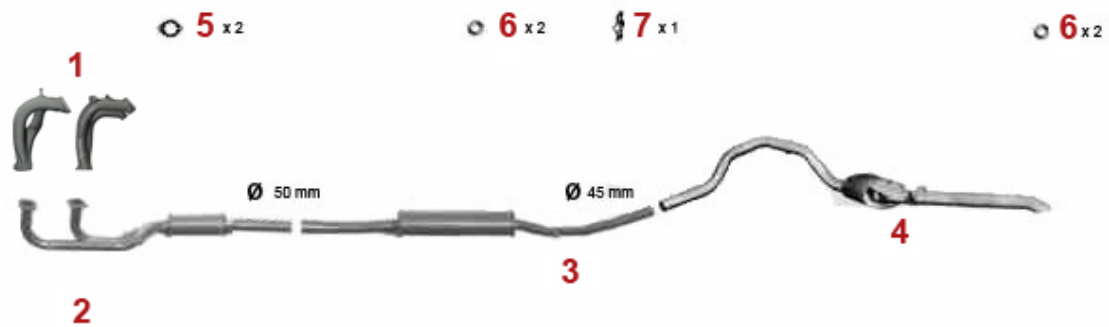

Abgasanlage/Exhaustsystem Giulietta 2.0

Giulietta (116) 2.0

1979 - 85

1	31121084	OE. 60521084 EXHAUST MANIFOLD 116 4-CYLINDER 2+3	On request
1	31121536	OE. 60521536 EXHAUST MANIFOLD 116 4-CYLINDER 1+4	On request
2	33201803	OE. 60730546 FRONT MUFFLER	SEK1,895.88
3	34101476	OE. 60730551 MIDDLE SILENCER	SEK1,329.23
4	35101407	OE. 60729292 REAR SILENCER	SEK2,087.08
5	38094413	OE. 60777697 GASKET	SEK80.48
6	38091011	OE. 60521386 RUBBER RING	SEK26.78
7	38091024	OE. 60521407 EXHAUST RUBBER MOUNT	SEK54.81