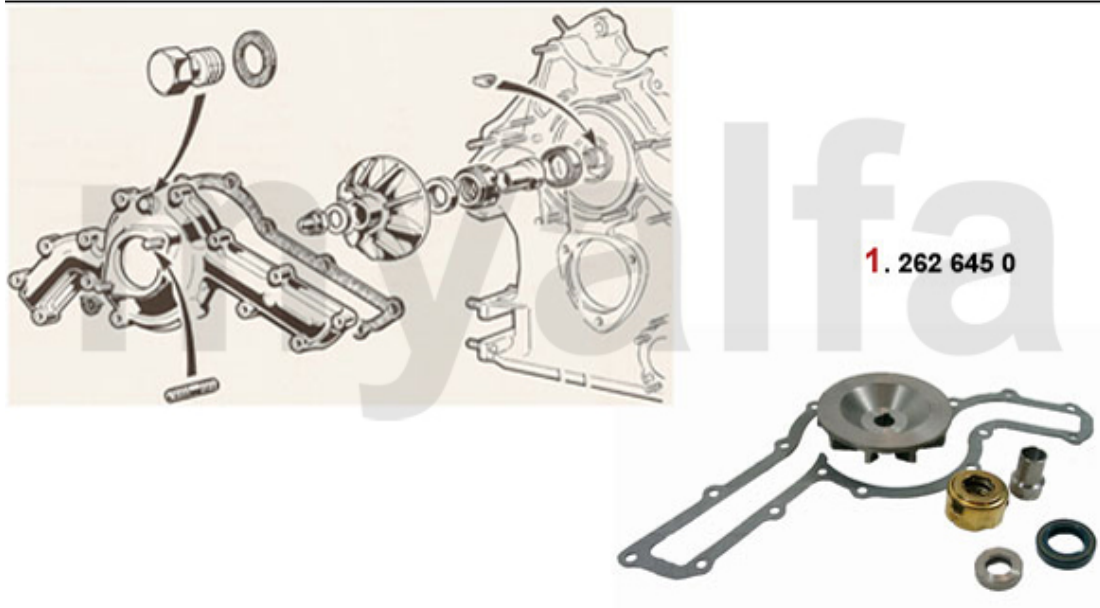

Wasserpumpe/Waterpump Montreal

1 2626450 REPAIR KIT WATERPUMP MONTREAL

SEK3,152.82