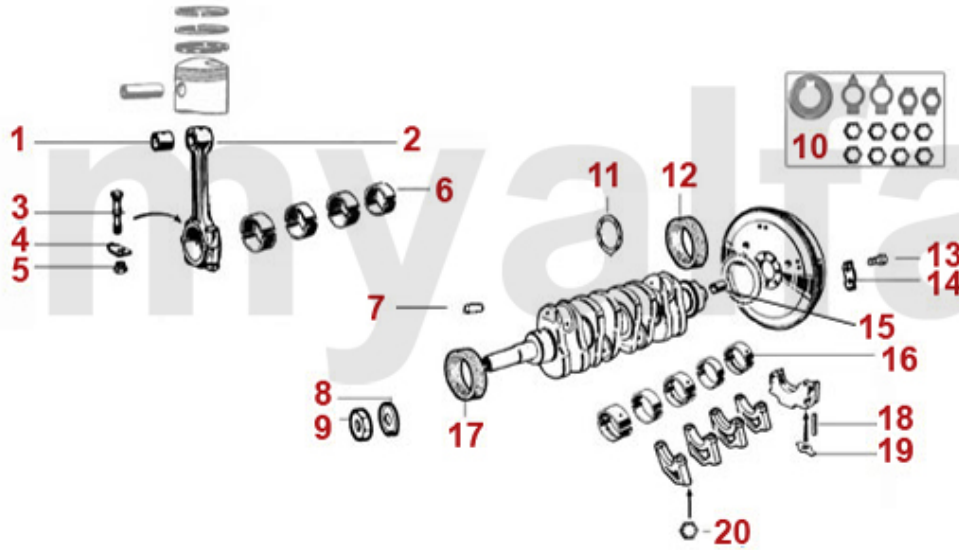

Lager/Bearings Giulietta (116)

1	2260160	SMALL END BEARING 1300	SEK262.38
1	2261120	SMALL END BEARING 1600 - 2000	SEK239.07
2	2130120	CON ROD 1300 USED (PLEASE SUBMIT THE WEIGHT YOU NEED)	On request
2	2130130	CON ROD 1600 USED (PLEASE SUBMIT THE WEIGHT YOU NEED)	On request
2	2130140	CON ROD 1750 USED (PLEASE SUBMIT THE WEIGHT YOU NEED)	On request
2	2130150	CON ROD 2000 NEW	SEK1,504.05
3	2261050	CON ROD BOLT SET (2PC) 1750-2000 ALSO POSSIBLE FOR 1600	SEK231.99
4	2261380	TAB WASHER CON ROD NUT 1300	SEK14.01
4	2261390	TAB WASHER CON ROD NUT (SET 2 PCS) 1600-1750	SEK30.25
5	2261080	CON ROD NUT 1600-2000	SEK57.17
6	2260200	BIG END BEARINGS (Set) 1600-2000 1. OVERSIZE 0,10	SEK722.89
6	2260220	BIG END BEARINGS (Set) 1600-2000 2. OVERSIZE 0,20	SEK722.89
6	2260780	BIG END BEARINGS (Set) 1600-2000 3. OVERSIZE 0.30	SEK722.89
6	2260180	BIG END BEARINGS (Set) 1600-2000 STANDARD	SEK722.89
6	2260190	BIG END BEARINGS (Set) 1300 1. OVERSIZE 0,10	SEK1,008.57
6	2260210	BIG END BEARINGS (Set) 1300 2. OVERSIZE 0,20	SEK1,008.57
6	2260770	BIG END BEARINGS (Set) 1300 3. OVERSIZE 0.30	SEK1,008.57
6	2260170	BIG END BEARINGS (Set) 1300 STANDARD	SEK1,008.57
6	2260150	CON ROD BEARINGS SET KING XP RACING 1600-2000, STD	SEK1,364.19
7	2280950	ALUMINIUM PLUG CRANKSHAFT (SET 6 PCS) 6 mm DIAMETER	SEK139.86
7	2280960	ALUMINIUM PLUG CRANKSHAFT (SET 6 PCS) 6,25 mm	SEK139.86
8	2280970	TAB WASHER CRANK PULLEY NUT	SEK60.63
9	2280940	CRANK PULLEY NUT 1963-89	SEK227.41
10	2282730	TAB WASHER SET 13 PIECES MAIN BEARING / CAMSHAFT / PULLEY	SEK250.72
11	2240810	SET THRUST WASHERS - 101/105/115/116/75/155/164 - STANDARD	SEK250.72
11	2240820	THRUST WASHER SET - 101/105/115/116/75/155/164 - 0.005	SEK332.31
11	2240830	THRUST WASHER SET - 101/105/115/116/75/155/164 - 0.010	SEK320.65
12	2330230	OIL SEAL CRANK SHAFT REAR 82/105/12 750/101/105/115/116 UP TO 1989, OEM QUALITY	SEK383.64