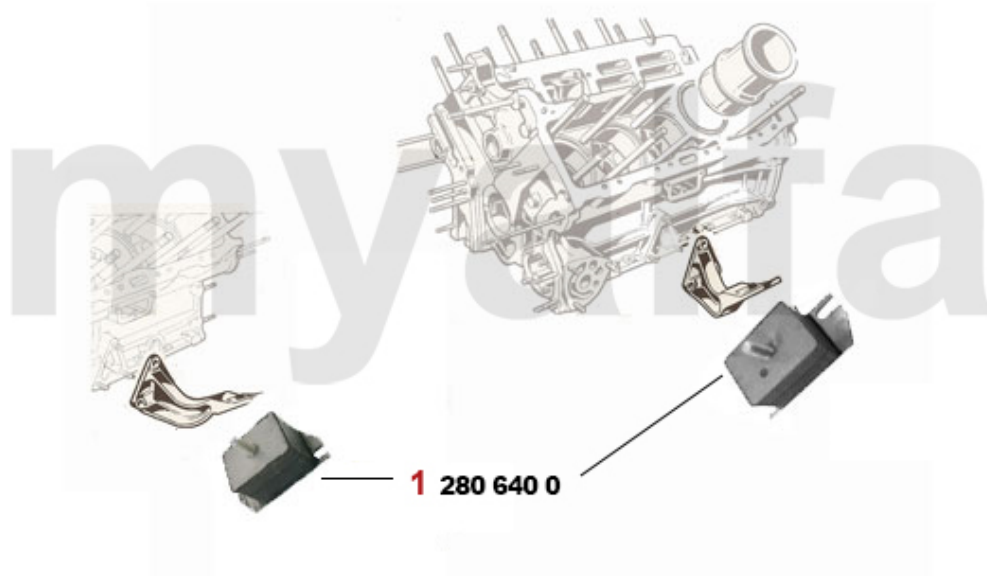

Motorlager/Enginemount Montreal

1 280 640 0

1 2806400 SET ENGINE MOUNTS MONTREAL

SEK2,087.08

1	2236400	INTAKE VALVE MONTREAL 37 mm	SEK383.64
2	2236410	EXHAUST VALVE MONTREAL 33 mm	SEK383.64
3	2230400	VALVE GUIDE INTAKE STANDARD 9 x 14,05 x 51	SEK122.38
3	2231600	VALVE GUIDE INTAKE OVERSIZE 0.10 9 x 14,10 x 51	SEK162.06
3	2231610	VALVE GUIDE INTAKE OVERSIZE 0.20 9 x 14,15 x 51	SEK162.06
3	2230420	VALVE GUIDE EXHAUST STANDARD 9 x 14,05 x 54	SEK127.10
3	2231620	VALVE GUIDE EXHAUST OVERSIZE 0.10 9 x 14,10 x 54	SEK173.72
4	2332550	VALVE SEAL REINZ	SEK57.17
5	2232920	VALVE SPRING CUP	On request
6	2232950	SHIM VALVE CUP / SPRING	SEK41.35
7	2232740	SET VALVE SPRINGS 16 PIECES	SEK991.09
8	2232960	VALVE COTTER 9MM	SEK22.20
9	2431140	SET VALVE SHIMS 200 PIECES 2,525 - 3,5 mm, DIAMETER 9mm	SEK6,517.78
9	2430840	SET VALVE SHIMS 205 PIECES 1,5 - 2,5 mm, DIAMETER 9mm	SEK6,517.78
9	2430430	VALVE SHIM 9MM PLEASE SUBMIT THE SIZE YOU NEED	SEK144.58
10	2416430	TIMING BELT INJECTION PUMP MONTREAL	SEK571.37
11	24161020	TIMING CHAIN MONTREAL RIGHT IWIS	SEK931.57
12	24160980	TIMING CHAIN MONTREAL LEFT IWIS	SEK921.16
13	24160500	TIMING CHAIN MONTREAL SHORT IWIS	SEK565.55
14	24155030	TIMING CHAIN OIL PUMP MONTREAL IWIS	SEK687.92
15	2426470	SET SLIDE RAILS MONTREAL, PTFE TEFLON	SEK3,474.58
16	2421050	LOWER CHAIN TENSIONER 2600 / 105/115 / Montreal	SEK629.65
17	2240680	CAM FOLLOWER OE-QUALITY 101/105/115/116/75/155/164	SEK204.10
17	2240710	CAM FOLLOWER DLC RACING MADE IN ITALY 101/105/115/116/75/164	SEK460.51