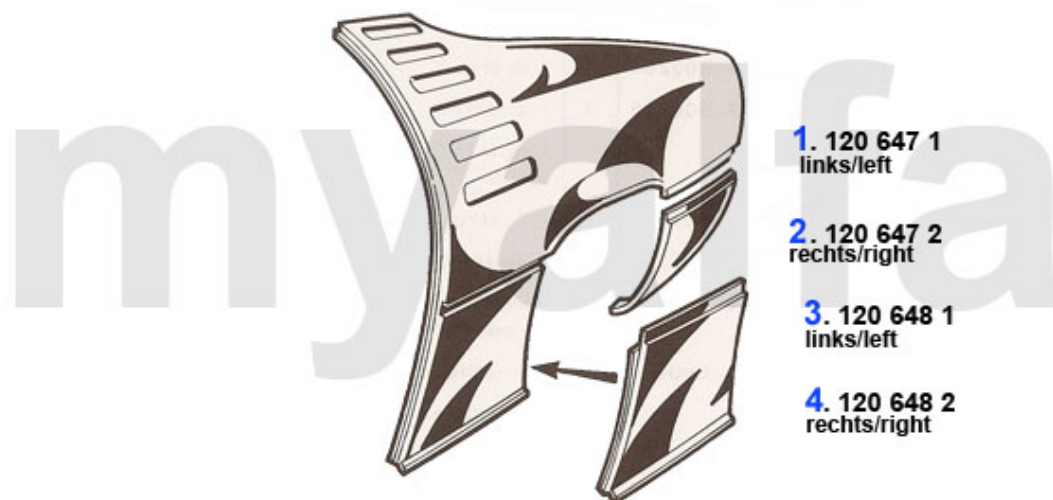

Karosserieteile hinten/Body Parts rear Montreal

1. 120 647 1
links/left

2. 120 647 2
rechts/right

3. 120 648 1
links/left

4. 120 648 2
rechts/right

1	1206471	REPAIR PANEL REAR WING MONTREAL REAR LEFT	SEK5,001.94
2	1206472	REPAIR PANEL REAR WING REAR RIGHT	SEK5,001.94
3	1206481	REPAIR PANEL REAR WING FRONT LEFT	SEK4,535.60
4	1206482	REPAIR PANEL REAR WING FRONT RIGHT	SEK4,535.60