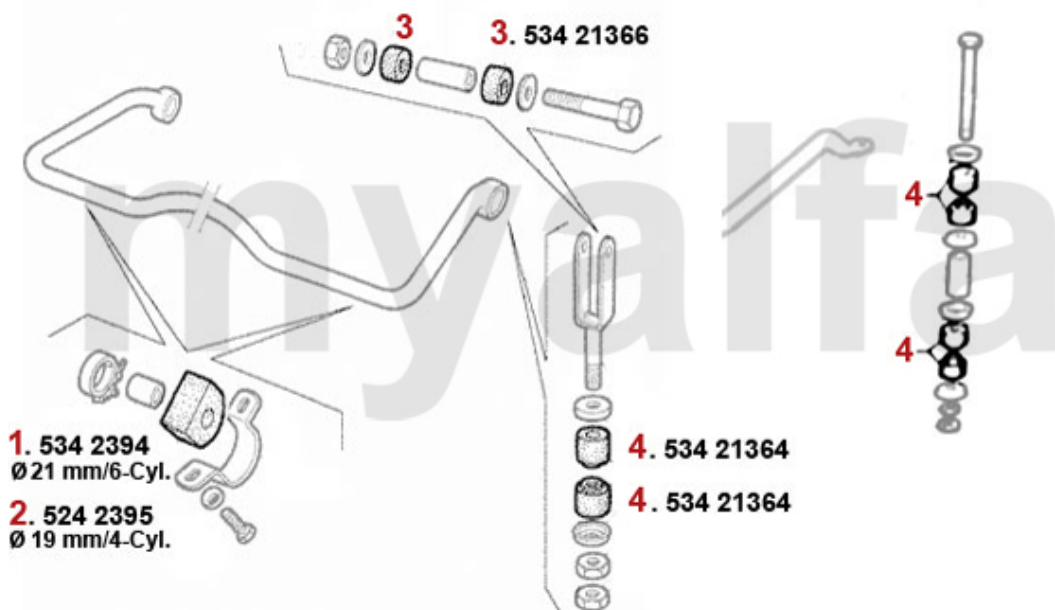

Stabilisator hinten/Stabilizer rear Giulietta (116)

1	5342394	SET ANTI-ROLL BAR RUBBER REAR ALFETTA,GIULIETTA, 75 (21mm)	SEK343.96
2	5242395	SET ANTI-ROLL BAR RUBBER REAR 75 1.6-1.8 ie (19mm) SUPERFLEX	SEK309.00
3	53421366	OE. 60521366 STABILIZER BUSH 75 ,90, ALFETTA, GTV6 (116), GIULIETTA	SEK71.18
4	53421364	OE. 60521364 TIE ROD BUSH ALFETTA, GIULIETTA, GTV6 (116), 75	SEK45.51