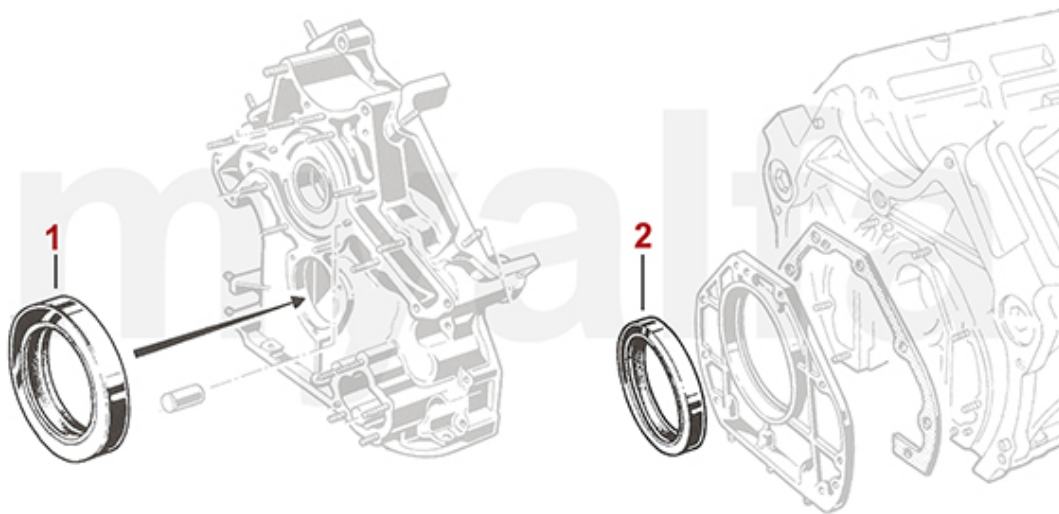

1 2336460 OIL SEAL CRANK SHAFT MONTREAL FRONT

SEK320.65

2 2330230 OIL SEAL CRANK SHAFT REAR 82/105/12 750/101/105/115/116 UP TO 1989, OEM QUALITY

SEK383.64