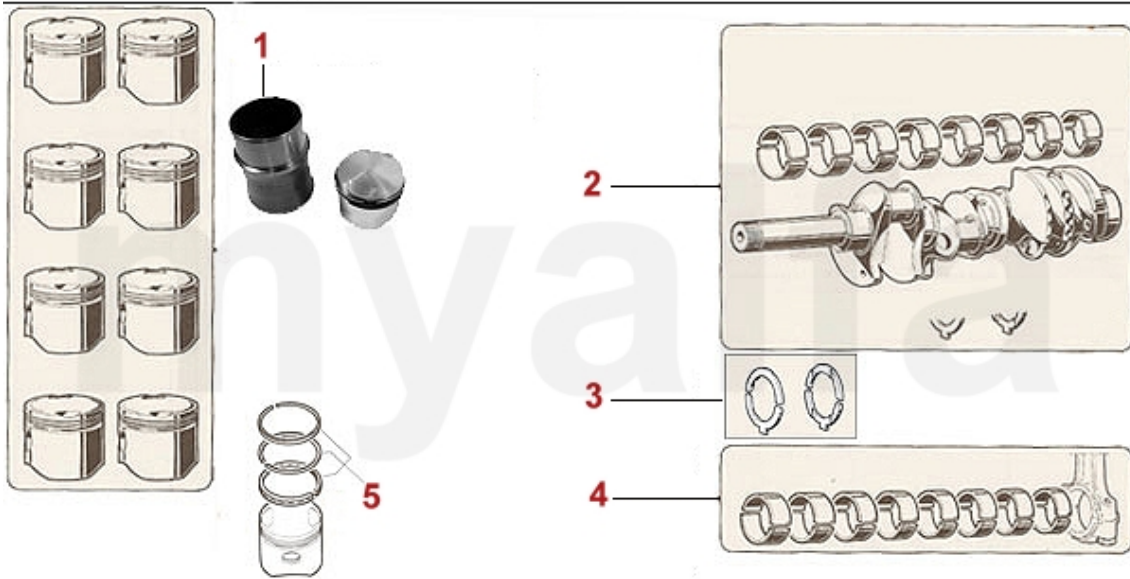

Kolben/Lager-Pistons/Bearings Montreal

1	2216415	PISTON / LINER MONTREAL	SEK4,430.70
2	2256430	MAIN BEARINGS MONTREAL STANDARD	SEK4,768.84
2	2256431	MAIN BEARINGS MONTREAL +0,10	SEK4,768.84
2	2256432	MAIN BEARINGS MONTREAL +0,20	SEK4,768.84
2	2256433	MAIN BEARINGS MONTREAL +0,30	SEK5,584.97
2	2256434	MAIN BEARINGS MONTREAL +0,40	SEK5,584.97
3	2256440	SET THRUST WASHERS STD MONTREAL	SEK2,308.52
4	2266450	BIG END BEARINGS MONTREAL STANDARD	SEK4,069.26
4	2266451	BIG END BEARINGS MONTREAL +0,10	SEK4,069.26
4	2266452	BIG END BEARINGS MONTREAL +0,20	SEK4,419.05
4	2266453	BIG END BEARINGS MONTREAL +0,30	SEK4,419.05
4	2266454	BIG END BEARINGS MONTREAL +0,40	SEK5,362.27
5	2282265	SET PISTON RINGS MONTREAL (FOR 1 PISTON)	SEK454.68