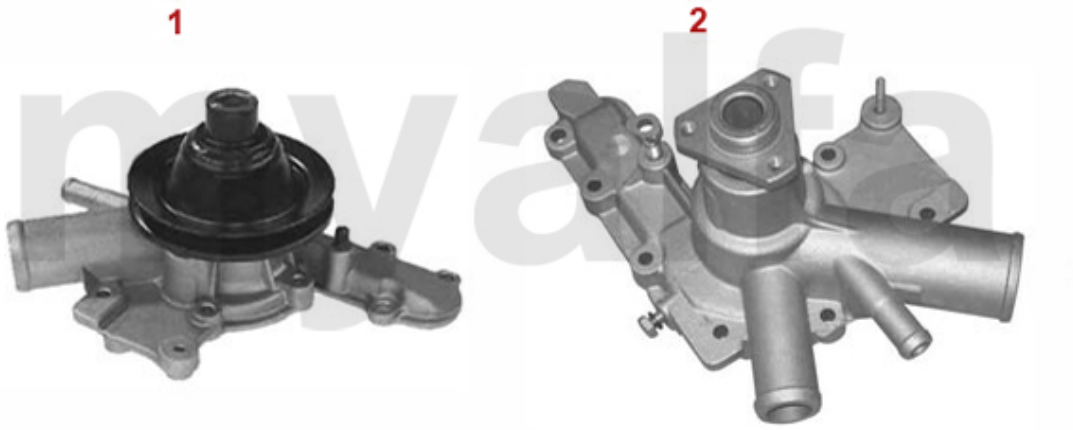

Wasserpumpe/Waterpump Giulietta (116) 1.6

1	262510	OE. 60730469/60523035 WATERPUMP 75, ALFETTA, GIULIETTA, GTV (116), WITH PULLEY, WITHOUT REV METER CONNECTION	SEK921.16
2	2620430	WATER PUMP 2000 IE ELECTRIC FAN	SEK1,340.88