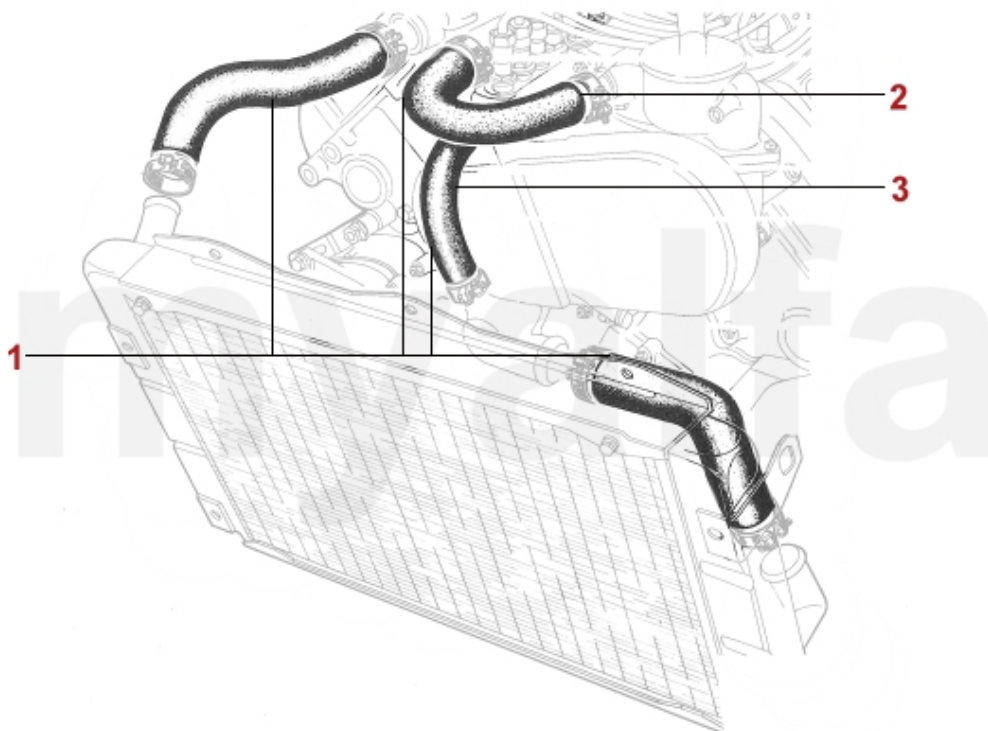

1. 262 645 0

1 2626450 REPAIR KIT WATERPUMP MONTREAL

SEK3,152.82

Motorkühler/Radiator Montreal

1. 261 645 0

1 2616450 RADIATOR MONTREAL EXCHANGE

SEK6,943.33

1	2660730	SET (4pc) COOLANT HOSES MONTREAL	SEK1,620.74
2	26615761	RADIATOR HOSE MONTREAL CYLINDER HEAD BYPASS	On request
3	26615764	RADIATOR HOSE WATER PUMP CYLINDER HEAD MONTREAL	On request