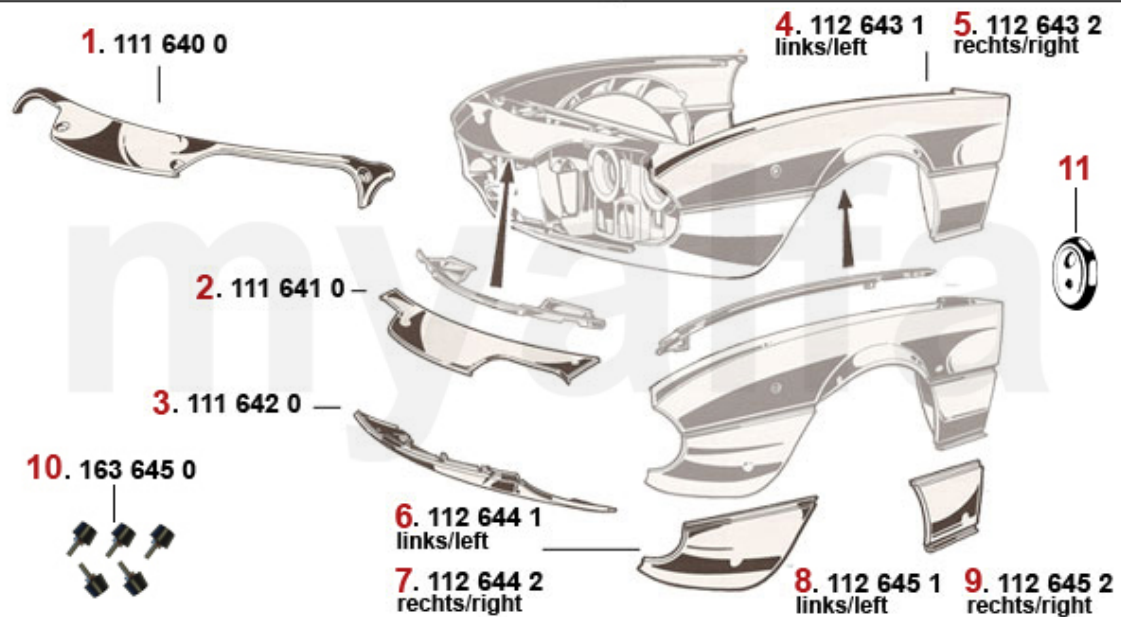

Karosserieteile vorne/Body Parts front Montreal

1	1116400	INNER SUPPORT PANEL FOR FRONT PANEL MONTREAL	On request
2	1116410	UPPER FRONT PANEL MONTREAL	SEK8,919.68
3	1116420	FRONT VALANCE MONTREAL	SEK9,909.53
4	1126431	UPPER FRONT WING SECTION MONTREAL LEFT	On request
5	1126432	UPPER FRONT WING SECTION MONTREAL RIGHT	On request
6	1126441	LOWER FRONT WING SECTION MONTREAL FRONT LEFT	SEK5,001.94
7	1126442	LOWER FRONT WING SECTION MONTREAL FRONT RIGHT	SEK5,001.94
8	1126451	LOWER FRONT WING SECTION MONTREAL REAR LEFT	SEK4,419.05
9	1126452	LOWER FRONT WING SECTION MONTREAL REAR RIGHT	SEK4,419.05
10	1636450	SET BONNET STOPS MONTREAL 4 PIECES	SEK1,504.05
11	1631450	OVAL GROMMET FOR HARNESS MONTREAL, 2 HOLES	SEK134.03