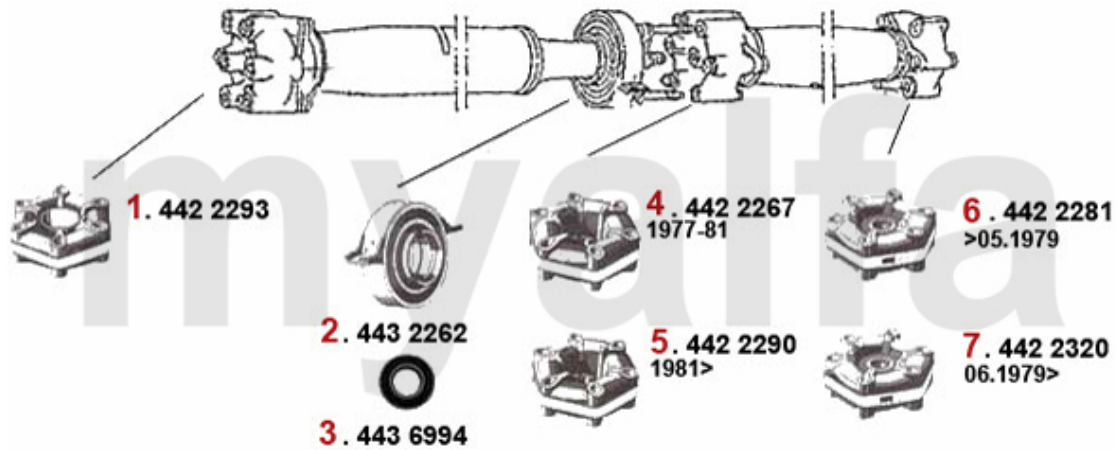

Antriebswelle/Driveshaft Giulietta (116)

1	4422293	FRONT FLEX DISC 116 4-CYLINDERS OE.60521648	SEK991.09
2	4432262	OE. 60505302 PROP SHAFT CENTER SUPPORT 116 4-CYL.	SEK566.66
3	4436994	OE. 60505303 CENTER SHAFT BEARING ALFETTA, GTV (116), GIULIETTA,75 4 CYLINDER	SEK290.27
4	4422267	OE.116001530202/60521647 FLEX DISK	On request
5	4422290	MIDDLE FLEX DISC ALFETTA, GIULIETTA 11.1976 > , 75,90	SEK1,375.85
6	4422281	REAR FLEX DISC Alfetta 77>5/7960725177/116081504402	On request
7	4422320	OE.60521631 REAR FLEX DISC 116 4-CYLINDER	SEK1,014.40