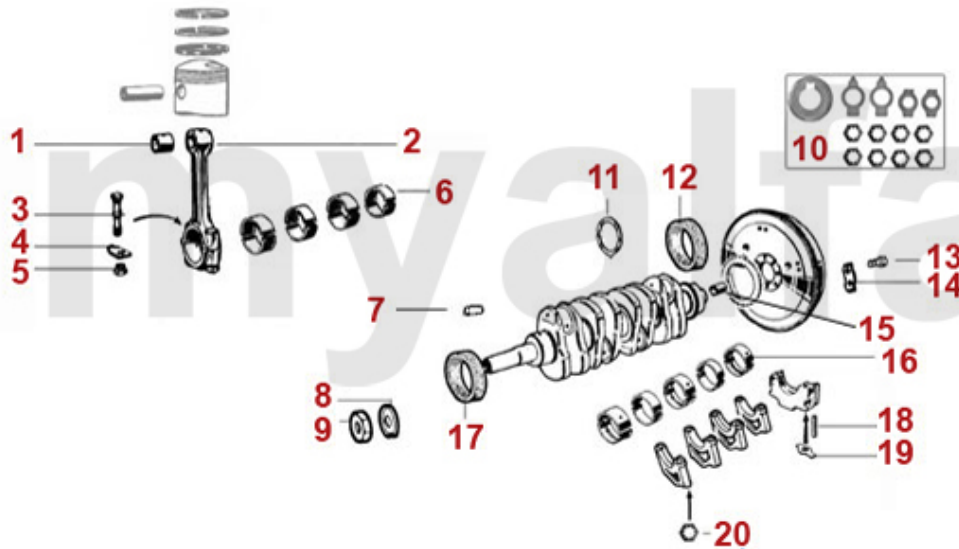

Lager/Bearings Giulietta (116)

1	2260160	SMALL END BEARING 1300	SEK262.38
1	2261120	SMALL END BEARING 1600 - 2000	SEK239.07
2	2130120	CON ROD 1300 USED (PLEASE SUBMIT THE WEIGHT YOU NEED)	On request
2	2130130	CON ROD 1600 USED (PLEASE SUBMIT THE WEIGHT YOU NEED)	On request
2	2130140	CON ROD 1750 USED (PLEASE SUBMIT THE WEIGHT YOU NEED)	On request
2	2130150	CON ROD 2000 NEW	SEK1,504.05
3	2261050	CON ROD BOLT SET (2PC) 1750-2000 ALSO POSSIBLE FOR 1600	SEK231.99
4	2261380	TAB WASHER CON ROD NUT 1300	SEK14.01
4	2261390	TAB WASHER CON ROD NUT (SET 2 PCS) 1600-1750	SEK30.25
5	2261080	CON ROD NUT 1600-2000	SEK57.17
6	2260200	BIG END BEARINGS (Set) 1600-2000 1. OVERSIZE 0,10	SEK722.89
6	2260220	BIG END BEARINGS (Set) 1600-2000 2. OVERSIZE 0,20	SEK722.89
6	2260780	BIG END BEARINGS (Set) 1600-2000 3. OVERSIZE 0.30	SEK722.89
6	2260180	BIG END BEARINGS (Set) 1600-2000 STANDARD	SEK722.89
6	2260190	BIG END BEARINGS (Set) 1300 1. OVERSIZE 0,10	SEK1,008.57
6	2260210	BIG END BEARINGS (Set) 1300 2. OVERSIZE 0,20	SEK1,008.57
6	2260770	BIG END BEARINGS (Set) 1300 3. OVERSIZE 0.30	SEK1,008.57
6	2260170	BIG END BEARINGS (Set) 1300 STANDARD	SEK1,008.57
6	2260150	CON ROD BEARINGS SET KING XP RACING 1600-2000, STD	SEK1,364.19
7	2280950	ALUMINIUM PLUG CRANKSHAFT (SET 6 PCS) 6 mm DIAMETER	SEK139.86
7	2280960	ALUMINIUM PLUG CRANKSHAFT (SET 6 PCS) 6,25 mm	SEK139.86
8	2280970	TAB WASHER CRANK PULLEY NUT	SEK60.63
9	2280940	CRANK PULLEY NUT 1963-89	SEK227.41
10	2282730	TAB WASHER SET 13 PIECES MAIN BEARING / CAMSHAFT / PULLEY	SEK250.72
11	2240810	SET THRUST WASHERS - 101/105/115/116/75/155/164 - STANDARD	SEK250.72
11	2240820	THRUST WASHER SET - 101/105/115/116/75/155/164 - 0.005	SEK332.31
11	2240830	THRUST WASHER SET - 101/105/115/116/75/155/164 - 0.010	SEK320.65
12	2330230	OIL SEAL CRANK SHAFT REAR 82/105/12 750/101/105/115/116 UP TO 1989, OEM QUALITY	SEK383.64