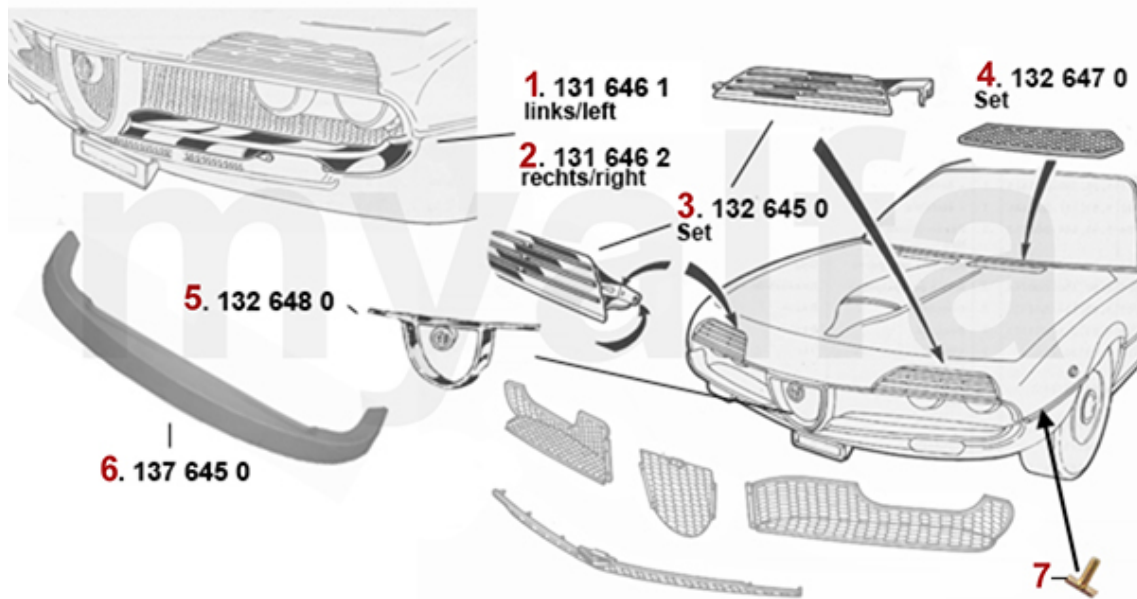

Türmechanik/Door Mechanical Montreal

- 1 1196450 DOOR RETAINING STRAP MONTREAL (SET FOR 1 SIDE)**
- 2 1176470 SET (2) OUTER DOOR HANDELS 116 GT/GTV, MONTREAL**

SEK1,048.26

SEK4,185.81

Stoßstangen/Bumpers Montreal