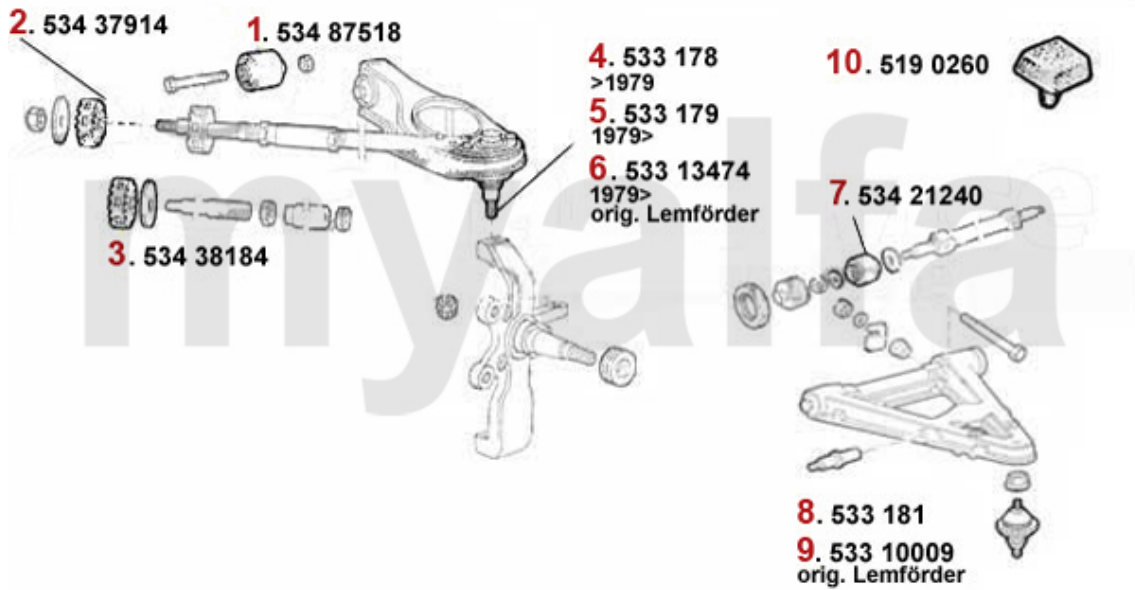

Aufhängung/Attachment Giulietta (116) vorne/front

1	53487518	OE. 60521269 FRONT WISHBONE BUSH 75,GTV6 (116) RZ/SZ	SEK138.75
2	53437914	OE. 60521263 RUBBER 75, GTV6 (116)	SEK52.45
3	53438184	OE. 60521264 RUBBER 75, GTV6	SEK52.45
4	533178	OE.60521243 UPPER BALL JOINT 116	SEK454.68
5	533179	OE. 60728728 UPPER BALL JOINT 116	SEK454.68
6	53313474	OE. 60728429 Front upper ball joint LMI	On request
7	53421240	OE. 60521240 LOWER ARM BUSH 116 FA	SEK485.63
8	533181	OE. 60521236 LOWER BALL JOINT 116	SEK500.19
9	53310009	OE. 60521236/7 LOWER BALL JOINT LEMFÖRDER	On request
10	5190260	UPPER BUMP STOP 1969-93	SEK103.79