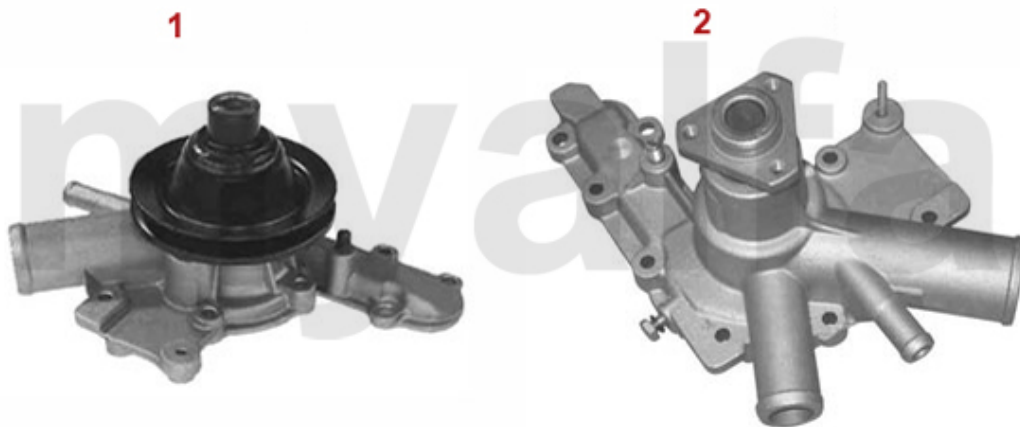

Wasserpumpe/Waterpump Giulietta (116) 1.3

1	262510	OE. 60730469/60523035 WATERPUMP 75, ALFETTA, GIULIETTA, GTV (116), WITH PULLEY, WITHOUT REV METER CONNECTION	SEK921.16
2	2620430	WATER PUMP 2000 IE ELECTRIC FAN	SEK1,340.88