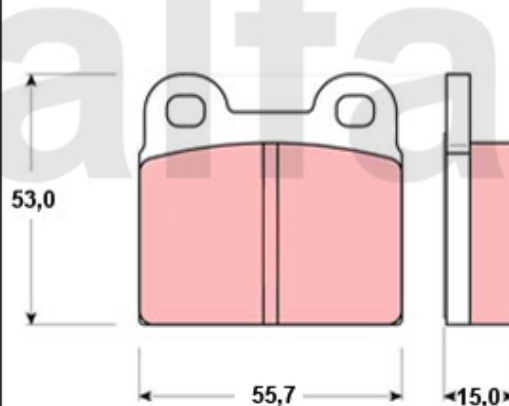

hinten/rear:

4. 630 006 F Ferodo std.   5. 630 099 0 Ferodo Racing DS2500   6. 630 090 0 Ferodo Racing DS3000

1	630005F	BRAKE PADS 1750/2000, 1600 1986-93 FRONT, OEM QUALITY	SEK460.51
2	6300980	BRAKE PADS 1750/2000, 1600 1986-93 FRONT FERODO RACING DS2500	SEK1,807.22
3	6300890	BRAKE PADS 1750/2000, 1600 1986-93 FRONT FERODO RACING DS3000	SEK1,620.74
4	630006F	BRAKE PADS 1300-2000 1966-93 REAR, OEM QUALITY	SEK425.55
5	6300990	BRAKE PADS 1300-2000 REAR FERODO RACING DS2500	SEK1,445.78
6	6300900	BRAKE PADS 1300-2000 REAR FERODO RACING DS3000	SEK1,603.26