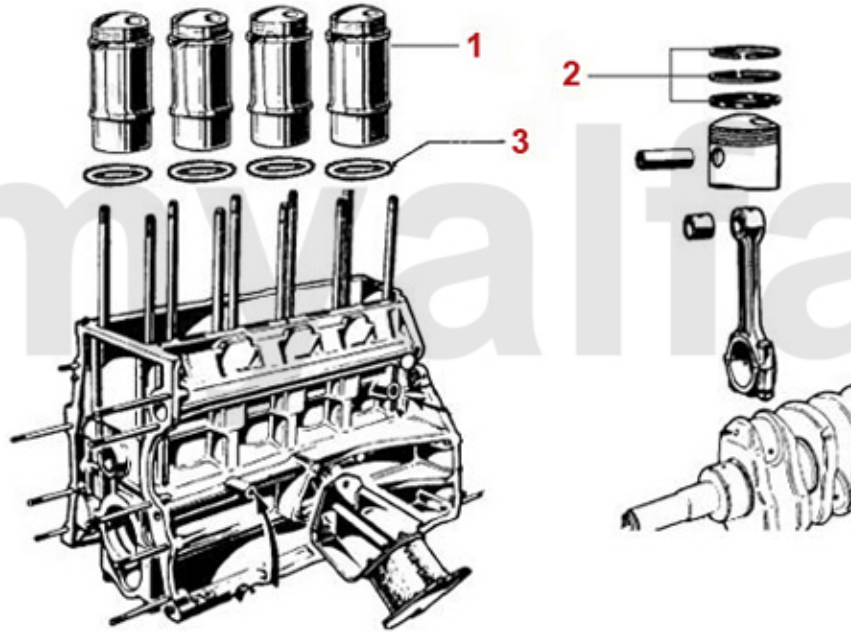

Kolben/Pistons Giulietta (116)

1	2212215	PISTON / LINER 2000 CARBURETTOR	SEK1,690.67
1	2212235	PISTON / LINER 2000 HIGH COMPRESSION 10,4 : 1	SEK1,853.84
1	2212195	PISTON / LINER 1600	SEK1,620.74
1	2212205	PISTON / LINER 1750	SEK1,620.74
1	2212245	PISTON / LINER 2000 MOTRONIC	SEK1,970.53
1	2212464	OE. 60778505 ASSEMBLY	On request
2	2282715	SET PISTON RINGS 1600 1.5/1.75/3.5mm (FOR 1 PISTON)	On request
2	2280915	SET PISTON RINGS 1600 1.5/1.75/4.0mm (FOR 1 PISTON)	SEK412.78
2	2282235	SET PISTON RINGS 1750 1.5/1.75/3.5mm (FOR 1 PISTON)	SEK453.57
2	2282245	SET PISTON RINGS 1750 1.5/1.75/4.0mm (FOR 1 PISTON)	SEK454.68
2	2282935	SET PISTON RINGS 2000 1.5/1.75/4.0mm (FOR 1 PISTON)	SEK454.68
2	2280925	SET PISTON RINGS 2000 1.5/1.75/4.5mm (FOR 1 PISTON)	SEK426.80
2	22847840	OE. 60721009 PISTON RINGS SET V6, 156, 164, 166, gtv/spider (916), 75 1.8 Turbo (FOR 1 PIS	SEK804.47
3	2330880	O-RING LINER 1600/1750	SEK40.79
3	2330900	O-RING LINER 2000	SEK28.58