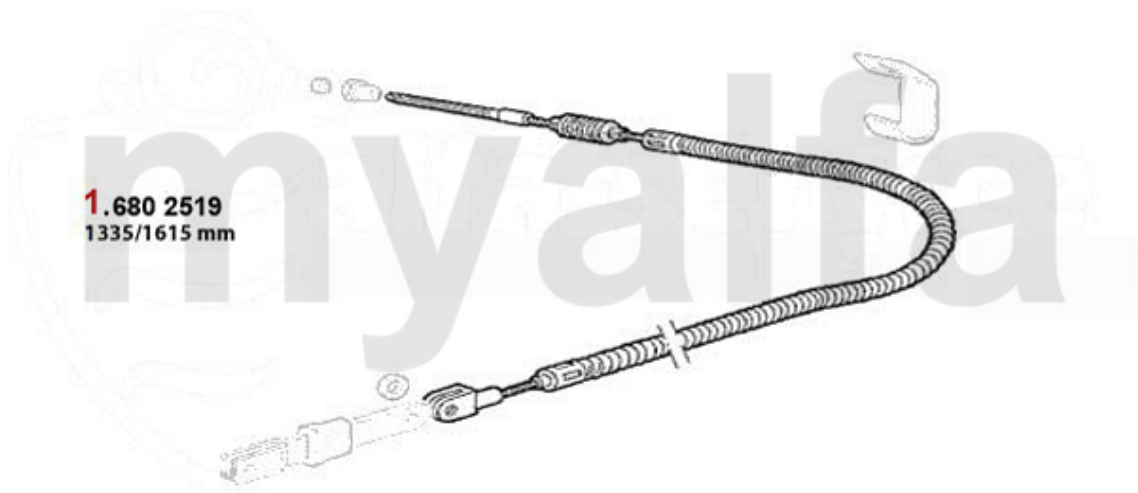

SEK309.00

2 67610084 OE. 71736935 BRAKE HOSE

SEK277.50

3 67616851 OE. 60728512 BRAKEHOSE REAR 116 > 1983

SEK309.00

4 67616868 OE. 60522547 REAR BRAKE HOSE GTV6 FROM 1981, GTV (916) 1.8 TS

SEK263.49

Handbremsseil/Brake Cable Giulietta (116)