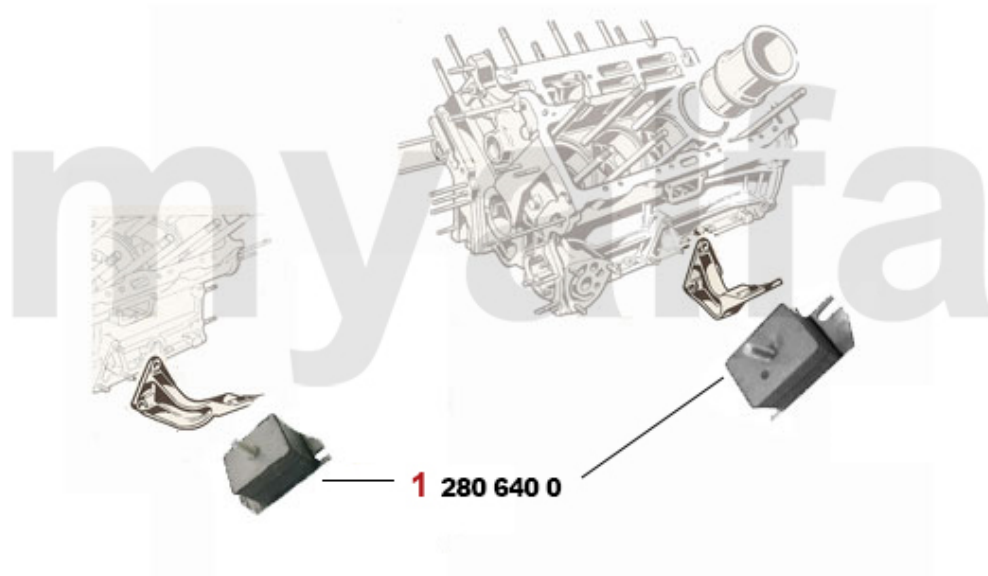

Motorlager/Enginemount Montreal

1 280 640 0

1 2806400 SET ENGINE MOUNTS MONTREAL

SEK2,087.08

1	2236400	INTAKE VALVE MONTREAL 37 mm	SEK383.64
2	2236410	EXHAUST VALVE MONTREAL 33 mm	SEK383.64
3	2230400	VALVE GUIDE INTAKE STANDARD 9 x 14,05 x 51	SEK122.38
3	2231600	VALVE GUIDE INTAKE OVERSIZE 0.10 9 x 14,10 x 51	SEK162.06
3	2231610	VALVE GUIDE INTAKE OVERSIZE 0.20 9 x 14,15 x 51	SEK162.06
3	2230420	VALVE GUIDE EXHAUST STANDARD 9 x 14,05 x 54	SEK127.10
3	2231620	VALVE GUIDE EXHAUST OVERSIZE 0.10 9 x 14,10 x 54	SEK173.72
4	2332550	VALVE SEAL REINZ	SEK57.17
5	2232920	VALVE SPRING CUP	On request
6	2232950	SHIM VALVE CUP / SPRING	SEK41.35
7	2232740	SET VALVE SPRINGS 16 PIECES	SEK991.09
8	2232960	VALVE COTTER 9MM	SEK22.20
9	2431140	SET VALVE SHIMS 200 PIECES 2,525 - 3,5 mm, DIAMETER 9mm	SEK6,517.78
9	2430840	SET VALVE SHIMS 205 PIECES 1,5 - 2,5 mm, DIAMETER 9mm	SEK6,517.78
9	2430430	VALVE SHIM 9MM PLEASE SUBMIT THE SIZE YOU NEED	SEK144.58
10	2416430	TIMING BELT INJECTION PUMP MONTREAL	SEK571.37
11	24161020	TIMING CHAIN MONTREAL RIGHT IWIS	SEK931.57
12	24160980	TIMING CHAIN MONTREAL LEFT IWIS	SEK921.16
13	24160500	TIMING CHAIN MONTREAL SHORT IWIS	SEK565.55
14	24155030	TIMING CHAIN OIL PUMP MONTREAL IWIS	SEK687.92
15	2426470	SET SLIDE RAILS MONTREAL, PTFE TEFLON	SEK3,474.58
16	2421050	LOWER CHAIN TENSIONER 2600 / 105/115 / Montreal	SEK629.65
17	2240680	CAM FOLLOWER OE-QUALITY 101/105/115/116/75/155/164	SEK204.10
17	2240710	CAM FOLLOWER DLC RACING MADE IN ITALY 101/105/115/116/75/164	SEK460.51