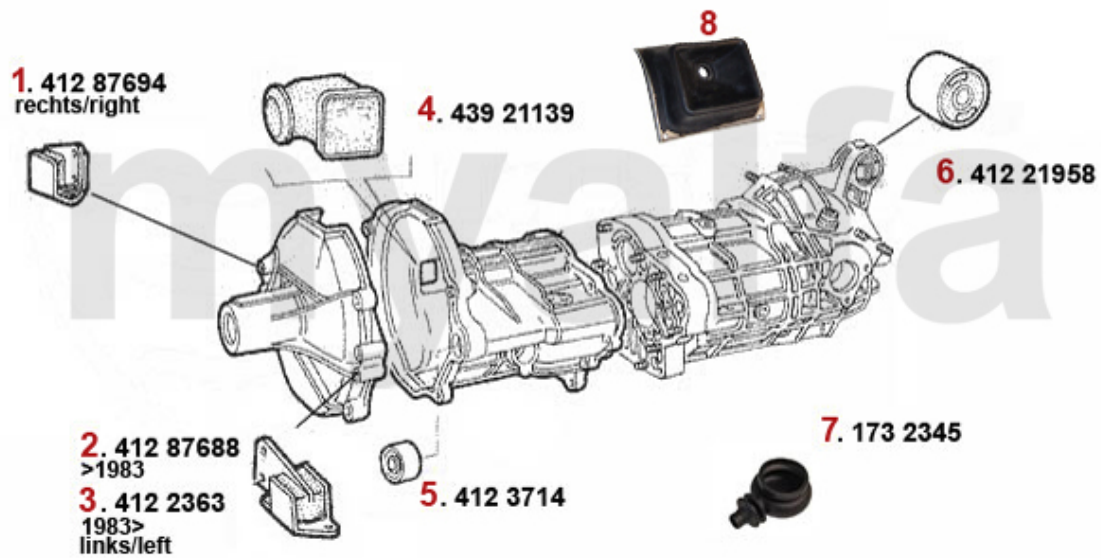

Getriebeaufhängung/Gear Mount Giulietta (116)

1	41287694	OE. 60521143 GEAR MOUNT 116 4-CYLINDER RIGHT	SEK406.95
2	41287688	OE. 60723913 GEAR MOUNT 116, 4-CYL LEFT SIDE, >1983	SEK406.95
3	4122363	OE. 60701586 GEAR MOUNT 116 4-CYLINDER LEFT	SEK406.95
4	43921139	OE. 60521139 GROMMET FOR RELEASE LEVER	SEK162.06
5	4123714	OE. 60523039 GEAR SHIFT BUSH AT TRANSMISSION	SEK320.65
6	41221958	OE. 60521958 TRANSMISSION MOUNT 75, 90, RZ SZ, ALFETTA, GIULIETTA, GTV (116)	SEK348.68
7	1732345	OE. 60724284 LOWER COWLING GEAR LEVER ALFETTA, GIULIETTA,	SEK208.68
8	1732346	OE. 60701783 COVER f. GEARSTICK 116	SEK1,329.23