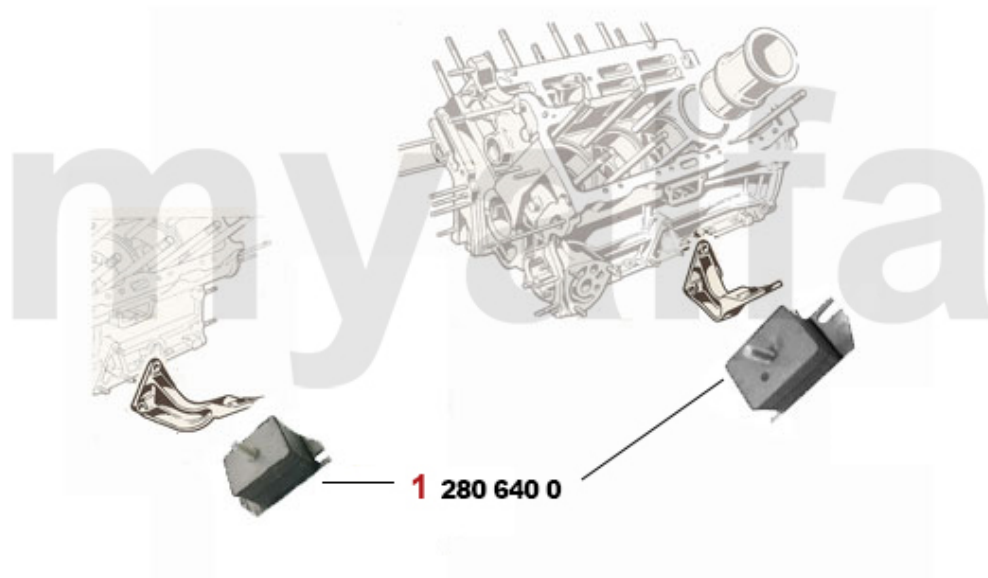

Motorlager/Enginemount Montreal

1 280 640 0

1 2806400 SET ENGINE MOUNTS MONTREAL

SEK2,087.08

1	2236400	INTAKE VALVE MONTREAL 37 mm	SEK383.64
2	2236410	EXHAUST VALVE MONTREAL 33 mm	SEK383.64
3	2230400	VALVE GUIDE INTAKE STANDARD 9 x 14,05 x 51	SEK122.38
3	2231600	VALVE GUIDE INTAKE OVERSIZE 0.10 9 x 14,10 x 51	SEK162.06
3	2231610	VALVE GUIDE INTAKE OVERSIZE 0.20 9 x 14,15 x 51	SEK162.06
3	2230420	VALVE GUIDE EXHAUST STANDARD 9 x 14,05 x 54	SEK127.10
3	2231620	VALVE GUIDE EXHAUST OVERSIZE 0.10 9 x 14,10 x 54	SEK173.72
4	2332550	VALVE SEAL REINZ	SEK57.17
5	2232920	VALVE SPRING CUP	On request
6	2232950	SHIM VALVE CUP / SPRING	SEK41.35
7	2232740	SET VALVE SPRINGS 16 PIECES	SEK991.09
8	2232960	VALVE COTTER 9MM	SEK22.20
9	2431140	SET VALVE SHIMS 200 PIECES 2,525 - 3,5 mm, DIAMETER 9mm	SEK6,517.78
9	2430840	SET VALVE SHIMS 205 PIECES 1,5 - 2,5 mm, DIAMETER 9mm	SEK6,517.78
9	2430430	VALVE SHIM 9MM PLEASE SUBMIT THE SIZE YOU NEED	SEK144.58
10	2416430	TIMING BELT INJECTION PUMP MONTREAL	SEK571.37
11	24161020	TIMING CHAIN MONTREAL RIGHT IWIS	SEK931.57
12	24160980	TIMING CHAIN MONTREAL LEFT IWIS	SEK921.16
13	24160500	TIMING CHAIN MONTREAL SHORT IWIS	SEK565.55
14	24155030	TIMING CHAIN OIL PUMP MONTREAL IWIS	SEK687.92
15	2426470	SET SLIDE RAILS MONTREAL, PTFE TEFLON	SEK3,474.58
16	2421050	LOWER CHAIN TENSIONER 2600 / 105/115 / Montreal	SEK629.65
17	2240680	CAM FOLLOWER OE-QUALITY 101/105/115/116/75/155/164	SEK204.10
17	2240710	CAM FOLLOWER DLC RACING MADE IN ITALY 101/105/115/116/75/164	SEK460.51