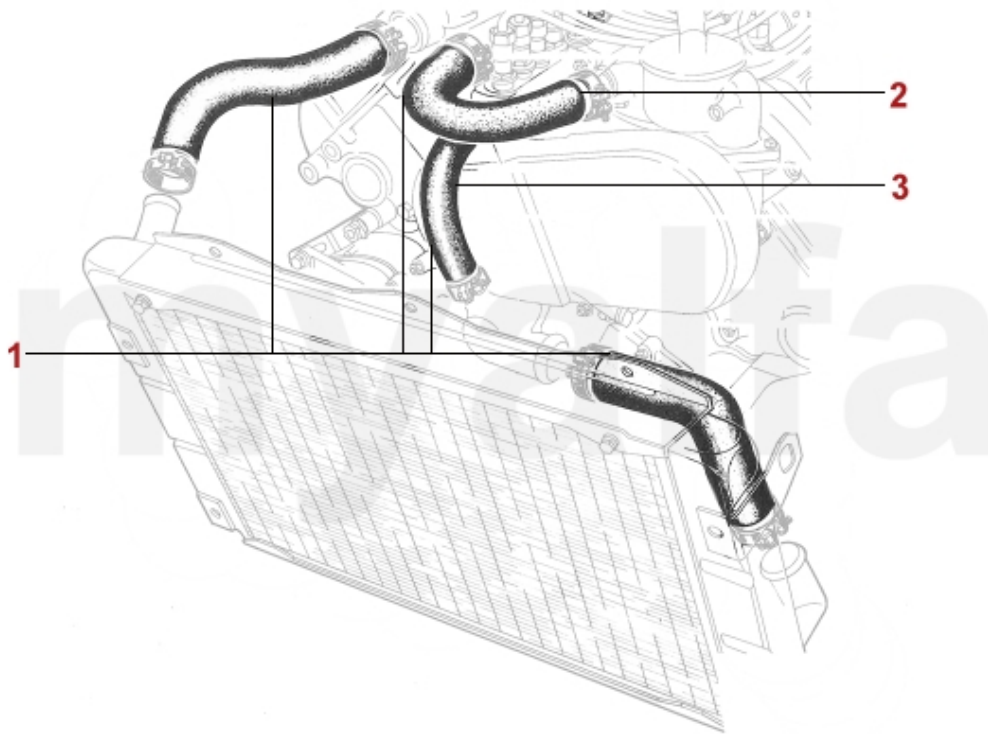

1	2660730	SET (4pc) COOLANT HOSES MONTREAL	SEK1,620.74
2	26615761	RADIATOR HOSE MONTREAL CYLINDER HEAD BYPASS	On request
3	26615764	RADIATOR HOSE WATER PUMP CYLINDER HEAD MONTREAL	On request