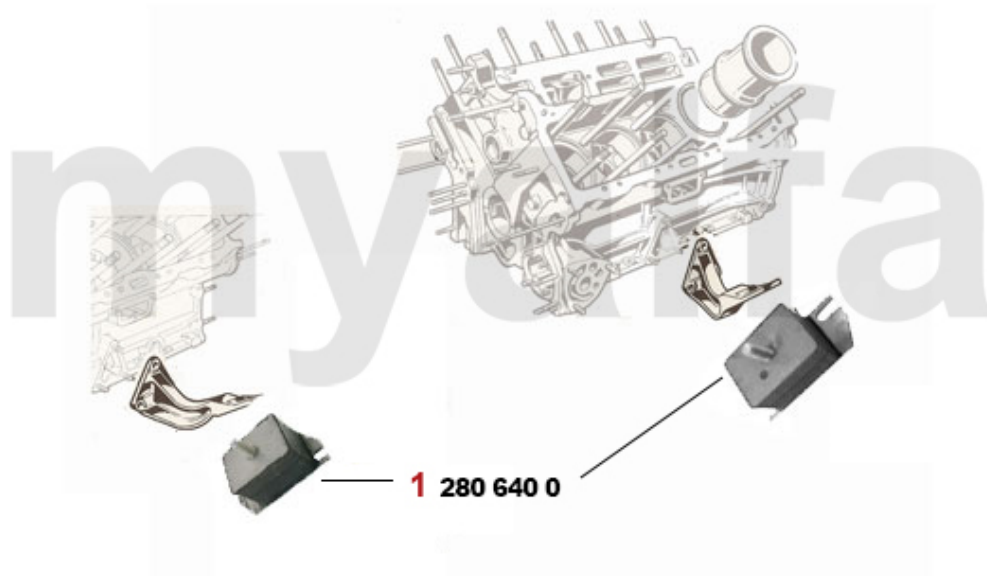

Motorlager/Enginemount Montreal

---

1 280 640 0

1 2806400 SET ENGINE MOUNTS MONTREAL

SEK2,087.08

1	2236400	INTAKE VALVE MONTREAL 37 mm	SEK383.64
2	2236410	EXHAUST VALVE MONTREAL 33 mm	SEK383.64
3	2230400	VALVE GUIDE INTAKE STANDARD 9 x 14,05 x 51	SEK122.38
3	2231600	VALVE GUIDE INTAKE OVERSIZE 0.10 9 x 14,10 x 51	SEK162.06
3	2231610	VALVE GUIDE INTAKE OVERSIZE 0.20 9 x 14,15 x 51	SEK162.06
3	2230420	VALVE GUIDE EXHAUST STANDARD 9 x 14,05 x 54	SEK127.10
3	2231620	VALVE GUIDE EXHAUST OVERSIZE 0.10 9 x 14,10 x 54	SEK173.72
4	2332550	VALVE SEAL REINZ	SEK57.17
5	2232920	VALVE SPRING CUP	On request
6	2232950	SHIM VALVE CUP / SPRING	SEK41.35
7	2232740	SET VALVE SPRINGS 16 PIECES	SEK991.09
8	2232960	VALVE COTTER 9MM	SEK22.20
9	2431140	SET VALVE SHIMS 200 PIECES 2,525 - 3,5 mm, DIAMETER 9mm	SEK6,517.78
9	2430840	SET VALVE SHIMS 205 PIECES 1,5 - 2,5 mm, DIAMETER 9mm	SEK6,517.78
9	2430430	VALVE SHIM 9MM PLEASE SUBMIT THE SIZE YOU NEED	SEK144.58
10	2416430	TIMING BELT INJECTION PUMP MONTREAL	SEK571.37
11	24161020	TIMING CHAIN MONTREAL RIGHT IWIS	SEK931.57
12	24160980	TIMING CHAIN MONTREAL LEFT IWIS	SEK921.16
13	24160500	TIMING CHAIN MONTREAL SHORT IWIS	SEK565.55
14	24155030	TIMING CHAIN OIL PUMP MONTREAL IWIS	SEK687.92
15	2426470	SET SLIDE RAILS MONTREAL, PTFE TEFLON	SEK3,474.58
16	2421050	LOWER CHAIN TENSIONER 2600 / 105/115 / Montreal	SEK629.65
17	2240680	CAM FOLLOWER OE-QUALITY 101/105/115/116/75/155/164	SEK204.10
17	2240710	CAM FOLLOWER DLC RACING MADE IN ITALY 101/105/115/116/75/164	SEK460.51