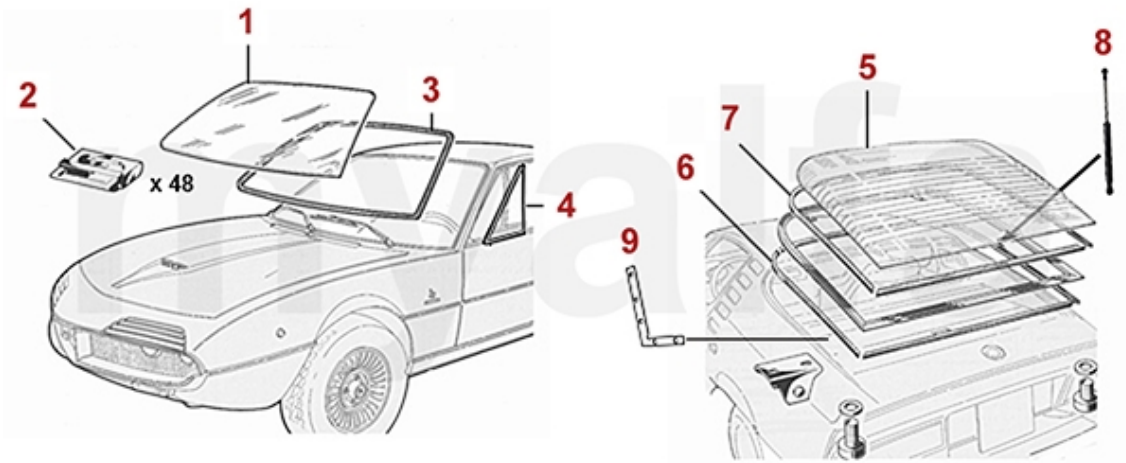

Verglasung/Glazing Montreal

1	1346460	FRONT SCREEN MONTREAL GREEN	SEK6,984.12
2	1630010	FRONT SCREEN CHROME TRIM RETAINING CLIP MONTREAL	SEK69.93
3	1616470	FRONT SCREEN RUBBER SEAL MONTREAL	SEK5,001.94
4	1610501	SEAL FOR QUARTERLIGHT MONTREAL LEFT SIDE	SEK3,672.85
4	1610502	SEAL FOR QUARTERLIGHT MONTREAL RIGHT SIDE	SEK3,672.85
5	1346470	REAR SCREEN MONTREAL GREEN	SEK11,426.48
6	1613080	REAR SCREEN SEAL MONTREAL AT THE BODY	SEK3,719.47
7	1613070	REAR SCREEN SEAL MONTREAL AT THE REAR SCREEN	SEK3,019.89
8	1186450	SET REAR HATCH STRUTS MONTREAL	SEK2,040.46
9	1330110	MOUNTING BRACKETS SET FOR REAR WINDOW FRAME MONTREAL	SEK347.43