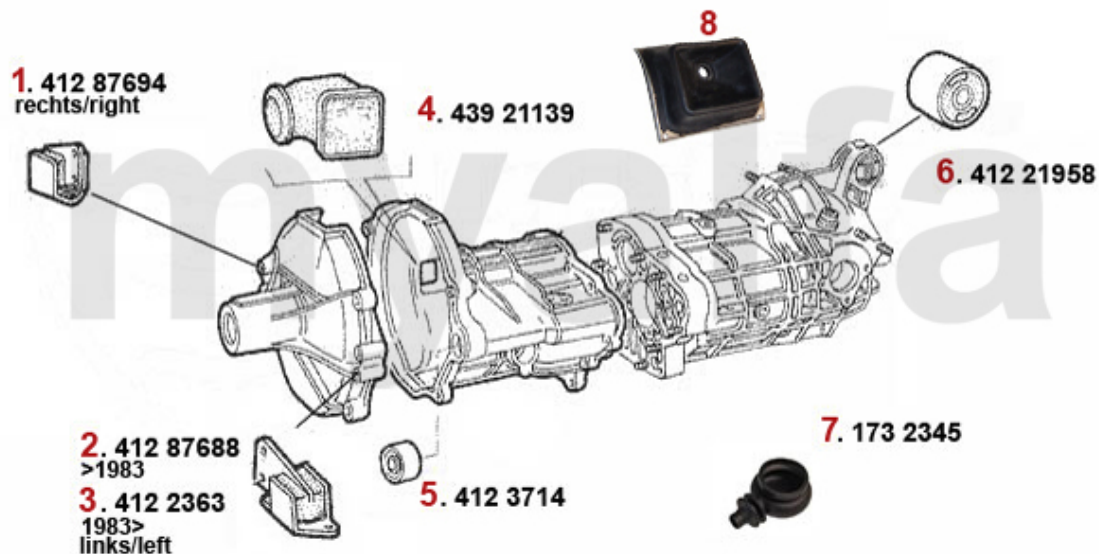

Getriebeaufhängung/Gear Mount Giulietta (116)

1	41287694	OE. 60521143 GEAR MOUNT 116 4-CYLINDER RIGHT	SEK406.95
2	41287688	OE. 60723913 GEAR MOUNT 116, 4-CYL LEFT SIDE, >1983	SEK406.95
3	4122363	OE. 60701586 GEAR MOUNT 116 4-CYLINDER LEFT	SEK406.95
4	43921139	OE. 60521139 GROMMET FOR RELEASE LEVER	SEK162.06
5	4123714	OE. 60523039 GEAR SHIFT BUSH AT TRANSMISSION	SEK320.65
6	41221958	OE. 60521958 TRANSMISSION MOUNT 75, 90, RZ SZ, ALFETTA, GIULIETTA, GTV (116)	SEK348.68
7	1732345	OE. 60724284 LOWER COWLING GEAR LEVER ALFETTA, GIULIETTA,	SEK208.68
8	1732346	OE. 60701783 COVER f. GEARSTICK 116	SEK1,329.23