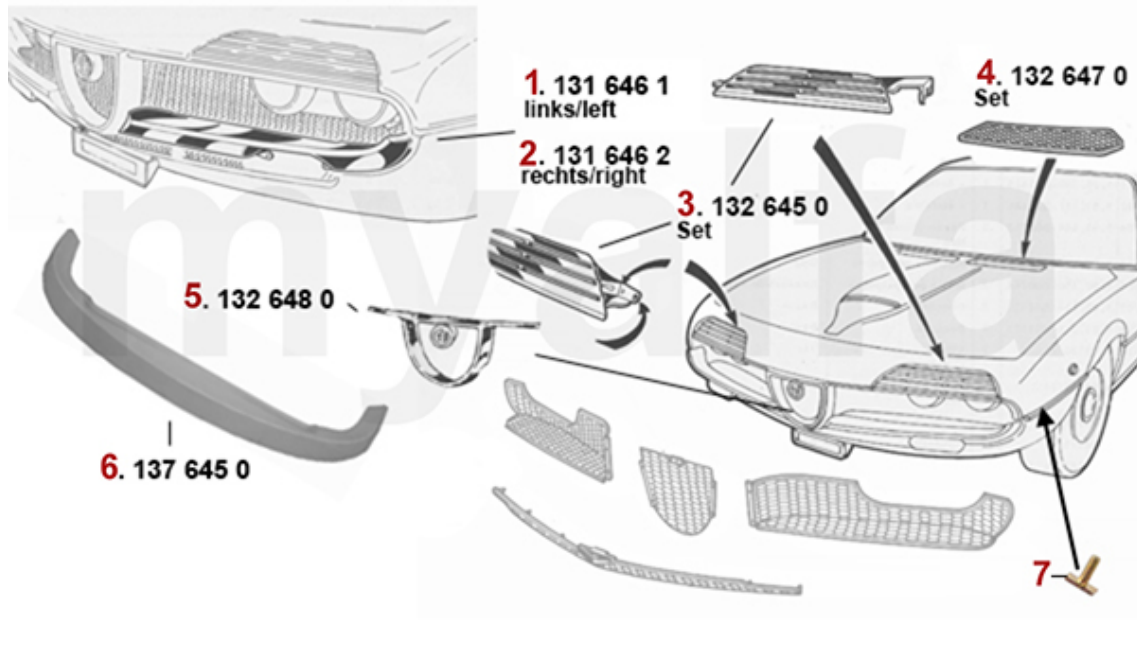

Türmechanik/Door Mechanical Montreal

1	1196450	DOOR RETAINING STRAP MONTREAL (SET FOR 1 SIDE)	SEK1,048.26
2	1176470	SET (2) OUTER DOOR HANDELS 116 GT/GTV, MONTREAL	SEK4,185.81

Stoßstangen/Bumpers Montreal