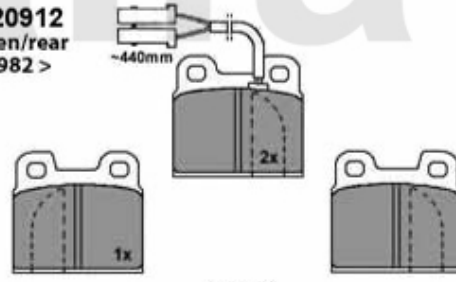

55,8 x 53

4. 20912
hinten/rear
09.1982 >