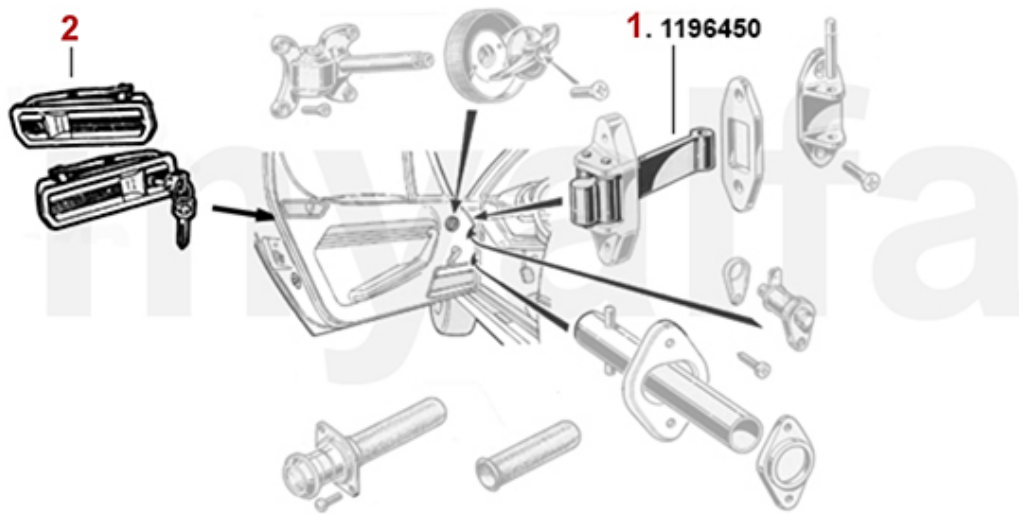

Türmechanik/Door Mechanical Montreal

- 1 1196450 DOOR RETAINING STRAP MONTREAL (SET FOR 1 SIDE)**
- 2 1176470 SET (2) OUTER DOOR HANDELS 116 GT/GTV, MONTREAL**

SEK1,048.26

SEK4,185.81

Stoßstangen/Bumpers Montreal