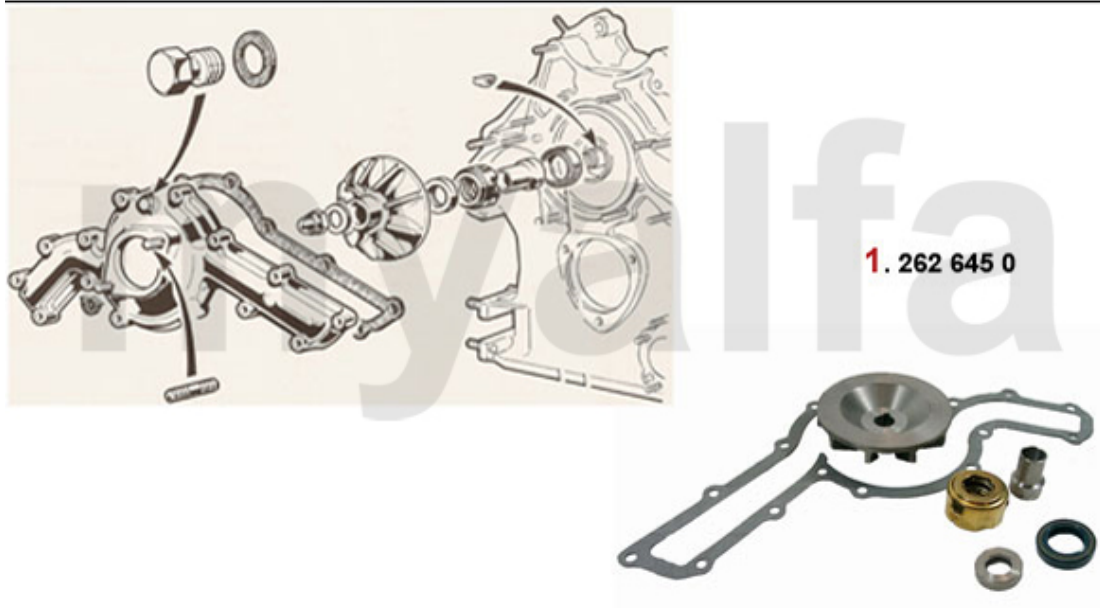

SEK320.65

2 2330230 OIL SEAL CRANK SHAFT REAR 82/105/12 750/101/105/115/116 UP TO 1989, OEM QUALITY

SEK383.64

Thermostat Montreal

1. 263 005 0

1 2630050 THERMOSTAT MONTREAL 79 DEGREE CELSIUS

SEK465.23

Wasserpumpe/Waterpump Montreal