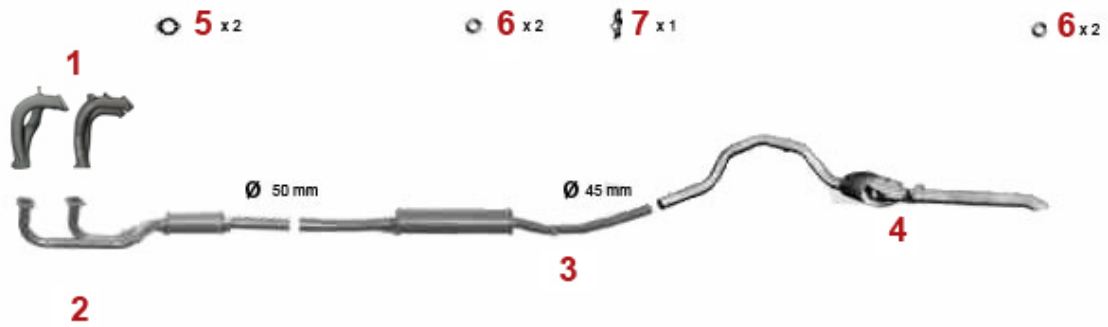

Abgasanlage/Exhaustsystem Giulietta 2.0

Giulietta (116) 2.0

1979 - 85

1	31121084	OE. 60521084 EXHAUST MANIFOLD 116 4-CYLINDER 2+3	On request
1	31121536	OE. 60521536 EXHAUST MANIFOLD 116 4-CYLINDER 1+4	On request
2	33201803	OE. 60730546 FRONT MUFFLER	SEK1,895.88
3	34101476	OE. 60730551 MIDDLE SILENCER	SEK1,329.23
4	35101407	OE. 60729292 REAR SILENCER	SEK2,087.08
5	38094413	OE. 60777697 GASKET	SEK80.48
6	38091011	OE. 60521386 RUBBER RING	SEK26.78
7	38091024	OE. 60521407 EXHAUST RUBBER MOUNT	SEK54.81