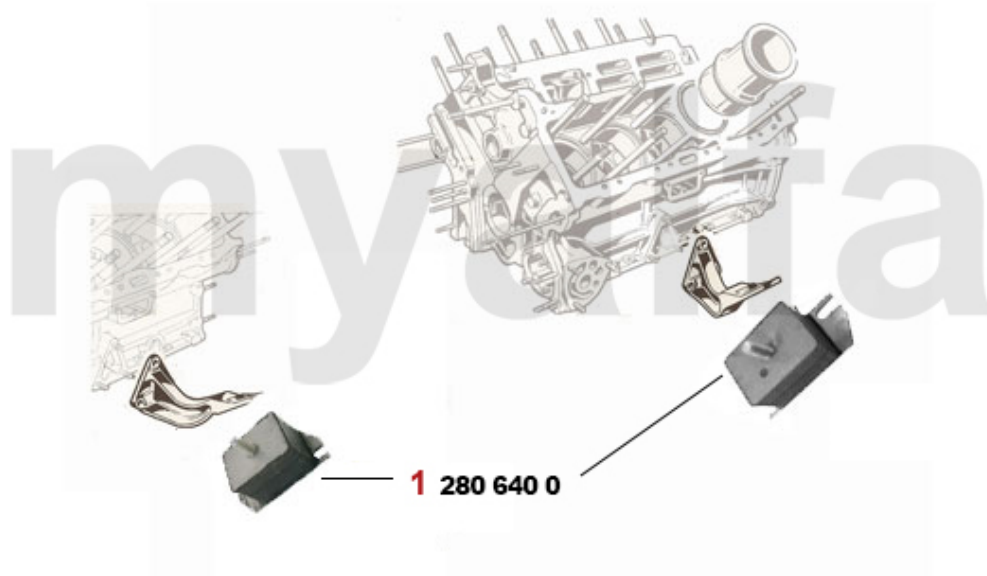

Motorlager/Enginemount Montreal

---

1 2806400 SET ENGINE MOUNTS MONTREAL

SEK2,087.08

1	2236400	INTAKE VALVE MONTREAL 37 mm	SEK383.64
2	2236410	EXHAUST VALVE MONTREAL 33 mm	SEK383.64
3	2230400	VALVE GUIDE INTAKE STANDARD 9 x 14,05 x 51	SEK122.38
3	2231600	VALVE GUIDE INTAKE OVERSIZE 0.10 9 x 14,10 x 51	SEK162.06
3	2231610	VALVE GUIDE INTAKE OVERSIZE 0.20 9 x 14,15 x 51	SEK162.06
3	2230420	VALVE GUIDE EXHAUST STANDARD 9 x 14,05 x 54	SEK127.10
3	2231620	VALVE GUIDE EXHAUST OVERSIZE 0.10 9 x 14,10 x 54	SEK173.72
4	2332550	VALVE SEAL REINZ	SEK57.17
5	2232920	VALVE SPRING CUP	On request
6	2232950	SHIM VALVE CUP / SPRING	SEK41.35
7	2232740	SET VALVE SPRINGS 16 PIECES	SEK991.09
8	2232960	VALVE COTTER 9MM	SEK22.20
9	2431140	SET VALVE SHIMS 200 PIECES 2,525 - 3,5 mm, DIAMETER 9mm	SEK6,517.78
9	2430840	SET VALVE SHIMS 205 PIECES 1,5 - 2,5 mm, DIAMETER 9mm	SEK6,517.78
9	2430430	VALVE SHIM 9MM PLEASE SUBMIT THE SIZE YOU NEED	SEK144.58
10	2416430	TIMING BELT INJECTION PUMP MONTREAL	SEK571.37
11	24161020	TIMING CHAIN MONTREAL RIGHT IWIS	SEK931.57
12	24160980	TIMING CHAIN MONTREAL LEFT IWIS	SEK921.16
13	24160500	TIMING CHAIN MONTREAL SHORT IWIS	SEK565.55
14	24155030	TIMING CHAIN OIL PUMP MONTREAL IWIS	SEK687.92
15	2426470	SET SLIDE RAILS MONTREAL, PTFE TEFLON	SEK3,474.58
16	2421050	LOWER CHAIN TENSIONER 2600 / 105/115 / Montreal	SEK629.65
17	2240680	CAM FOLLOWER OE-QUALITY 101/105/115/116/75/155/164	SEK204.10
17	2240710	CAM FOLLOWER DLC RACING MADE IN ITALY 101/105/115/116/75/164	SEK460.51