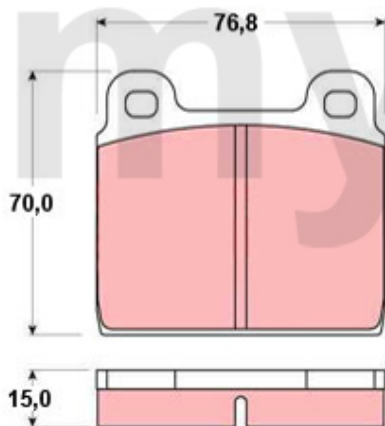

Bremsbeläge/Brake Pads Montreal

vorne/front:

1. 630 005 F
Ferodo std.

2. 630 098 0
Ferodo Racing
DS2500

3. 630 089 0
Ferodo Racing
DS3000