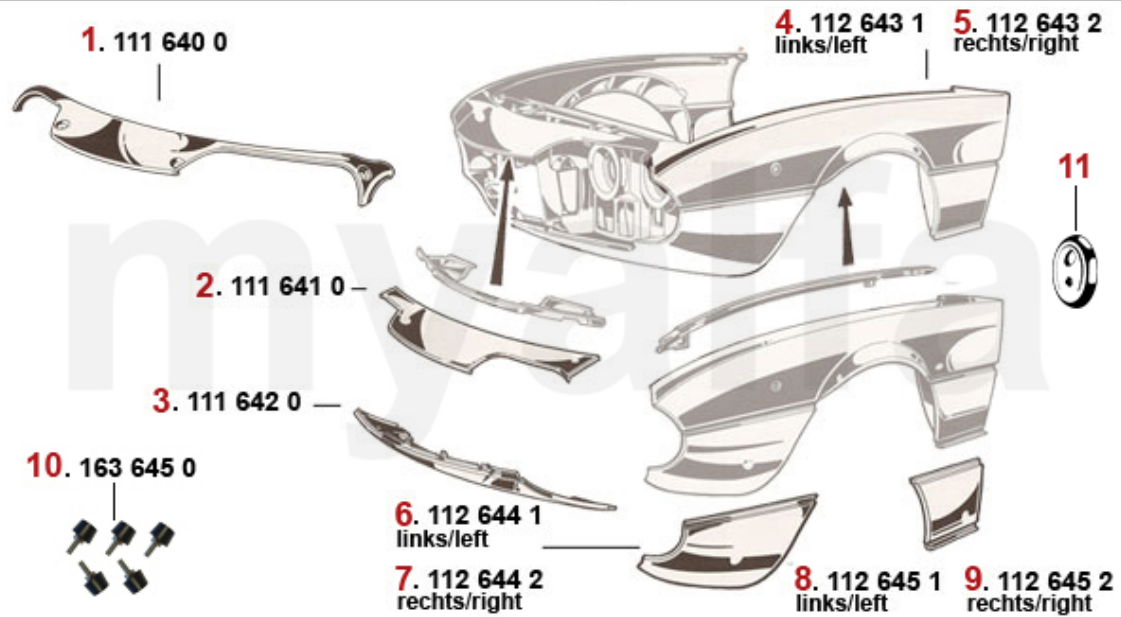

Karosserieteile vorne/Body Parts front Montreal

1	1116400	INNER SUPPORT PANEL FOR FRONT PANEL MONTREAL	On request
2	1116410	UPPER FRONT PANEL MONTREAL	SEK8,919.68
3	1116420	FRONT VALANCE MONTREAL	SEK9,909.53
4	1126431	UPPER FRONT WING SECTION MONTREAL LEFT	On request
5	1126432	UPPER FRONT WING SECTION MONTREAL RIGHT	On request
6	1126441	LOWER FRONT WING SECTION MONTREAL FRONT LEFT	SEK4,547.25
7	1126442	LOWER FRONT WING SECTION MONTREAL FRONT RIGHT	SEK4,547.25
8	1126451	LOWER FRONT WING SECTION MONTREAL REAR LEFT	SEK4,419.05
9	1126452	LOWER FRONT WING SECTION MONTREAL REAR RIGHT	SEK4,419.05
10	1636450	SET BONNET STOPS MONTREAL 4 PIECES	SEK1,504.05
11	1631450	OVAL GROMMET FOR HARNESS MONTREAL, 2 HOLES	SEK134.03