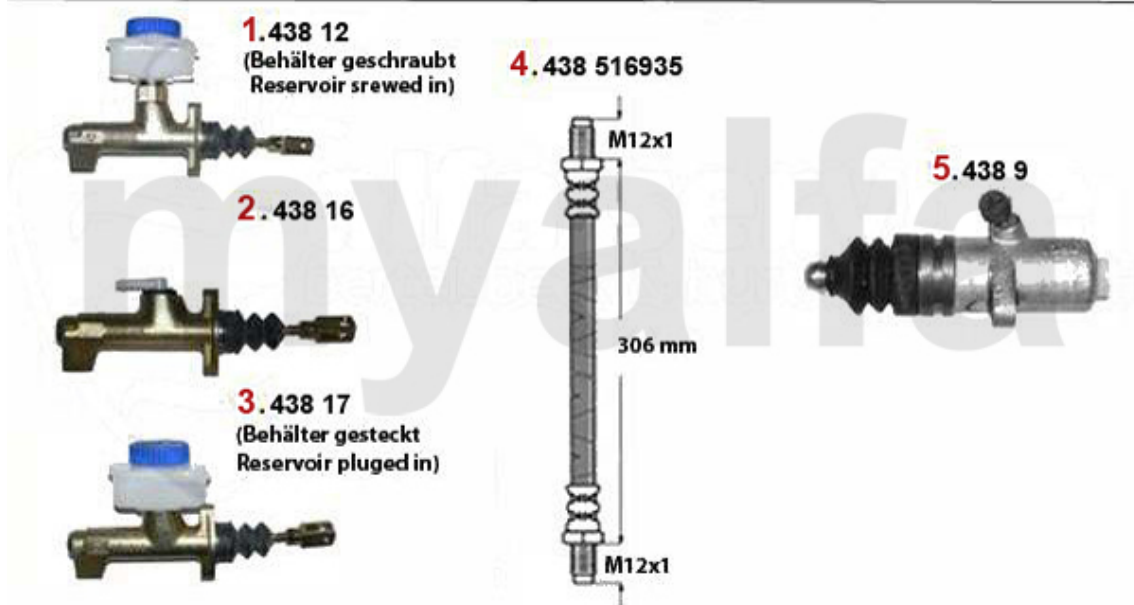

Kupplungsbetätigung/Clutch Actuation Giulietta (116)

1	43812	OE. 60730497 CLUTCH CYLINDER WITH SCREWED RESERVOIR (116)	SEK1,163.70
2	43816	OE. 60518194 CLUTCH MASTER CYLINDER 116 1983>	SEK991.09
3	43817	OE. 60723874 CLUTCH CYLINDER WITH PLUG IN RESERVOIR (116)	SEK1,136.78
4	43816935	CLUTCH HOSE 116	SEK230.88
4	4380090	STEEL FLEX CLUTCH HOSE	SEK535.16
5	4389	OE. 60547341 CLUTCH SLEEVE CYLINDER	SEK757.85