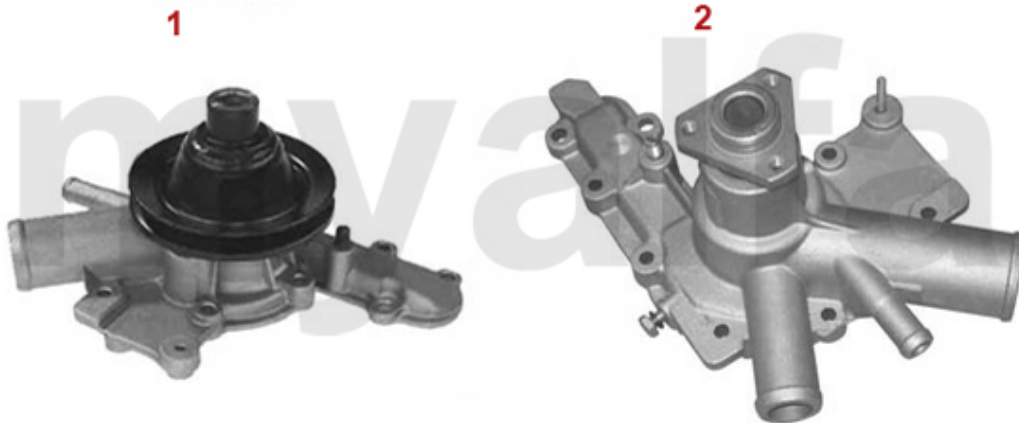

Wasserpumpe/Waterpump Giulietta (116) 1.8

1	262510	OE. 60730469/60523035 WATERPUMP 75, ALFETTA, GIULIETTA, GTV (116), WITH PULLEY, WITHOUT REV METER CONNECTION	SEK921.16
2	2620430	WATER PUMP 2000 IE ELECTRIC FAN	SEK1,340.88