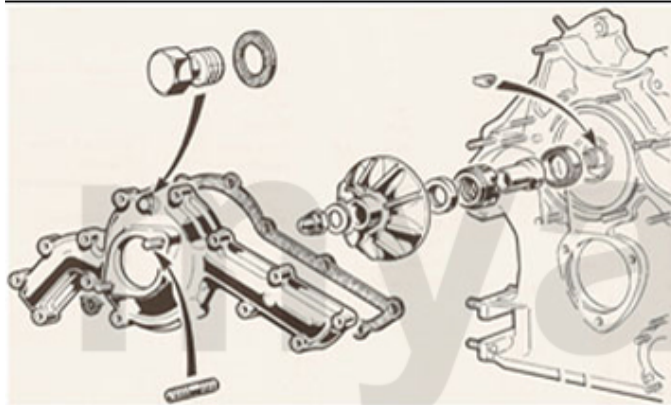

Wasserpumpe/Waterpump Montreal

1. 262 645 0