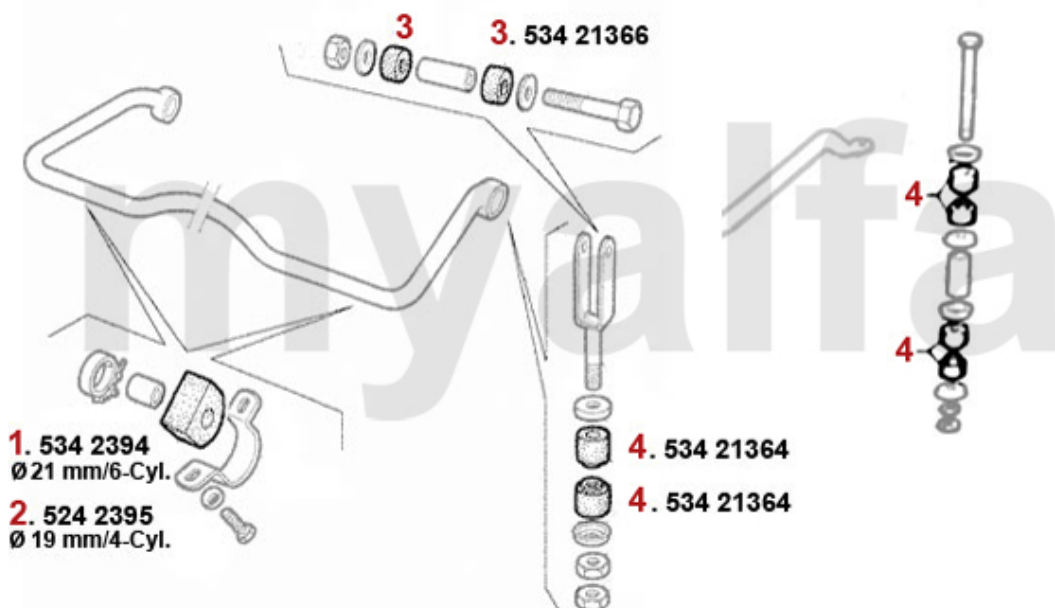

Stabilisator hinten/Stabilizer rear Giulietta (116)

1	5342394	SET ANTI-ROLL BAR RUBBER REAR ALFETTA,GIULIETTA, 75 (21mm)	SEK343.96
2	5242395	SET ANTI-ROLL BAR RUBBER REAR 75 1.6-1.8 ie (19mm) SUPERFLEX	SEK309.00
3	53421366	OE. 60521366 STABILIZER BUSH 75 ,90, ALFETTA, GTV6 (116), GIULIETTA	SEK71.18
4	53421364	OE. 60521364 TIE ROD BUSH ALFETTA, GIULIETTA, GTV6 (116), 75	SEK45.51