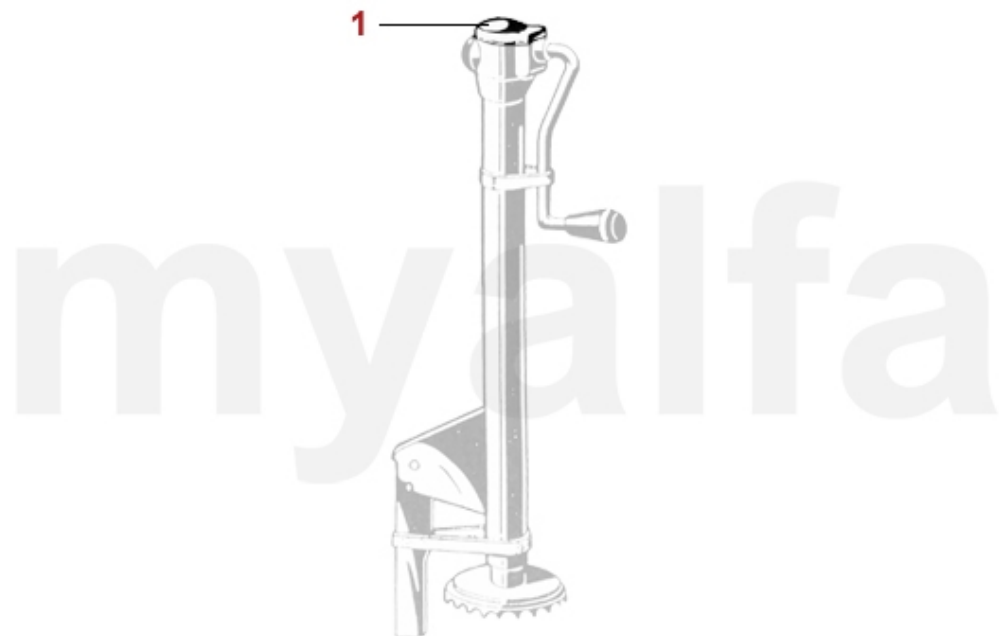

1 9811050 BATTAINI CAP FOR JACK TOP ALFA ROMEO 105 SERIES

SEK197.58

Außenspiegel/Mirror Montreal

1	1400170	DOOR MIRROR CHROME ROUND ALFA BADGE INCLUDING RUBBER PAD	SEK571.37
2	1631700	RUBBER PAD ROUND DOOR MIRROR	SEK73.40