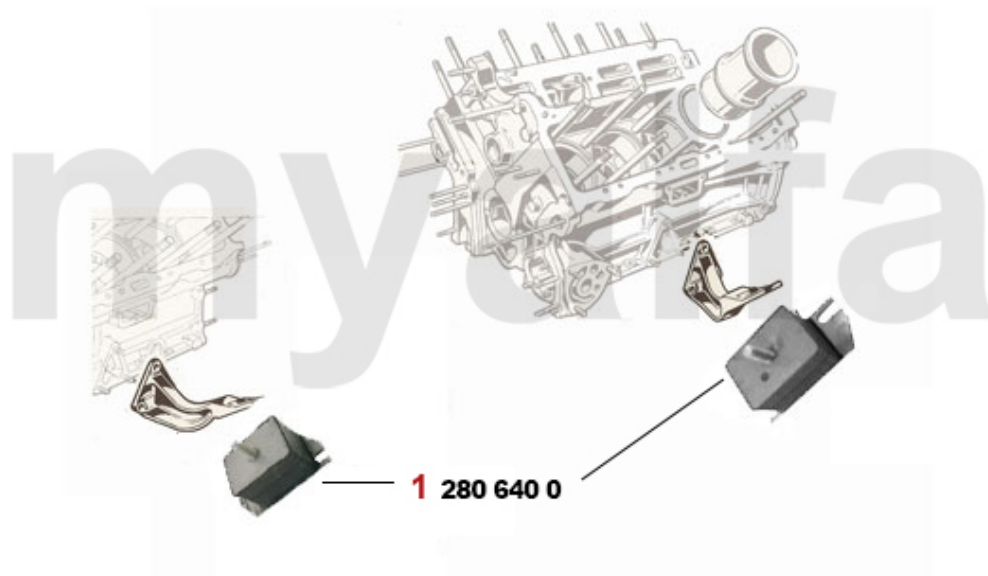

Motorlager/Enginemount Montreal

---

1 2806400 SET ENGINE MOUNTS MONTREAL

SEK2,087.08

1	2236400	INTAKE VALVE MONTREAL 37 mm	SEK383.64
2	2236410	EXHAUST VALVE MONTREAL 33 mm	SEK383.64
3	2230400	VALVE GUIDE INTAKE STANDARD 9 x 14,05 x 51	SEK122.38
3	2231600	VALVE GUIDE INTAKE OVERSIZE 0.10 9 x 14,10 x 51	SEK162.06
3	2231610	VALVE GUIDE INTAKE OVERSIZE 0.20 9 x 14,15 x 51	SEK162.06
3	2230420	VALVE GUIDE EXHAUST STANDARD 9 x 14,05 x 54	SEK127.10
3	2231620	VALVE GUIDE EXHAUST OVERSIZE 0.10 9 x 14,10 x 54	SEK173.72
4	2332550	VALVE SEAL REINZ	SEK57.17
5	2232920	VALVE SPRING CUP	On request
6	2232950	SHIM VALVE CUP / SPRING	SEK41.35
7	2232740	SET VALVE SPRINGS 16 PIECES	SEK991.09
8	2232960	VALVE COTTER 9MM	SEK22.20
9	2431140	SET VALVE SHIMS 200 PIECES 2,525 - 3,5 mm, DIAMETER 9mm	SEK6,517.78
9	2430840	SET VALVE SHIMS 205 PIECES 1,5 - 2,5 mm, DIAMETER 9mm	SEK6,517.78
9	2430430	VALVE SHIM 9MM PLEASE SUBMIT THE SIZE YOU NEED	SEK144.58
10	2416430	TIMING BELT INJECTION PUMP MONTREAL	SEK571.37
11	24161020	TIMING CHAIN MONTREAL RIGHT IWIS	SEK931.57
12	24160980	TIMING CHAIN MONTREAL LEFT IWIS	SEK921.16
13	24160500	TIMING CHAIN MONTREAL SHORT IWIS	SEK565.55
14	24155030	TIMING CHAIN OIL PUMP MONTREAL IWIS	SEK687.92
15	2426470	SET SLIDE RAILS MONTREAL, PTFE TEFLON	SEK3,474.58
16	2421050	LOWER CHAIN TENSIONER 2600 / 105/115 / Montreal	SEK629.65
17	2240680	CAM FOLLOWER OE-QUALITY 101/105/115/116/75/155/164	SEK204.10
17	2240710	CAM FOLLOWER DLC RACING MADE IN ITALY 101/105/115/116/75/164	SEK460.51