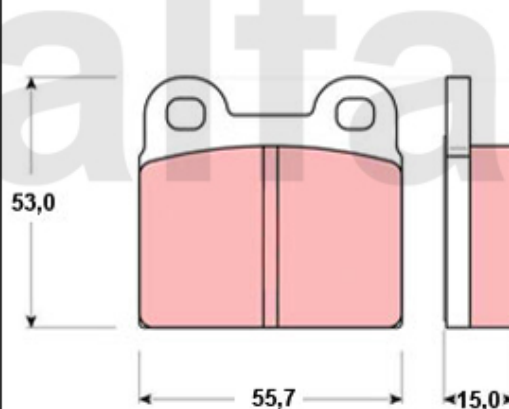

hinten/rear:

4. 630 006 F
Ferodo std.

5. 630 099 0
Ferodo Racing
DS2500

6. 630 090 0
Ferodo Racing
DS3000

1	630005F	BRAKE PADS 1750/2000, 1600 1986-93 FRONT, OEM QUALITY	SEK496.73
2	6300980	BRAKE PADS 1750/2000, 1600 1986-93 FRONT FERODO RACING DS2500	SEK1,807.22
3	6300890	BRAKE PADS 1750/2000, 1600 1986-93 FRONT FERODO RACING DS3000	SEK1,690.67
4	630006F	BRAKE PADS 1300-2000 1966-93 REAR, OEM QUALITY	SEK425.55
5	6300990	BRAKE PADS 1300-2000 REAR FERODO RACING DS2500	SEK1,445.78
6	6300900	BRAKE PADS 1300-2000 REAR FERODO RACING DS3000	SEK1,603.26