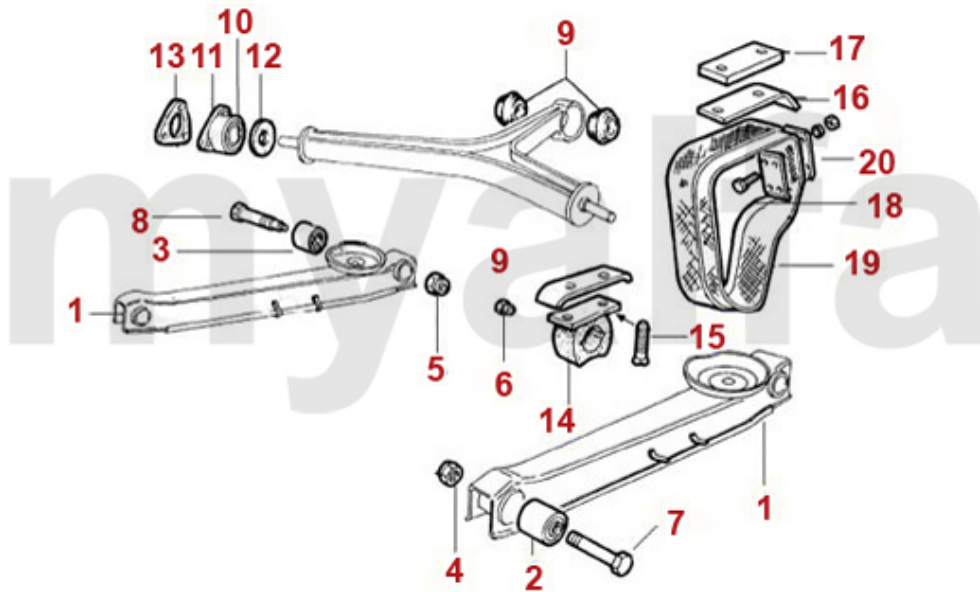

Aufhängung hinten / Attachment rear Montreal

1	5320310	REAR TRAILING ARM 1968-93, WITHOUT BUSHINGS	SEK1,375.85
2	5341090	FRONT TRAILING ARM BUSH 1968-93, DIAMETER 50 mm HEAVY DUTY	SEK299.70
3	5341100	REAR TRAILING ARM BUSH 1962-93, HEAVY DUTY	SEK299.70
4	5190650	SAFETY NUT FRONT SCREW TRAILING ARM	SEK45.51
5	5350660	BIG SAFETY NUT FOR TRAILING ARM BOLT	SEK50.09
6	5350670	SMALL SAFETY NUT FOR TRAILING ARM BOLT	SEK19.29
7	5190910	FRONT SCREW TRAILING ARM	SEK80.48
8	5350920	BOLT FOR REAR OF TRAILING ARM	SEK250.72
9	5351460	T-BAR CONICAL BUSH HEAVY DUTY	SEK92.69
10	5350551	T-BAR END BUSH	SEK348.68
11	5350552	T-BAR END BUSH HOUSING	SEK454.68
12	5350970	T-BAR END RUBBER WASHER RUBBER	SEK61.74
13	5351860	T-BAR SPACER 2 mm	On request
14	5190270	UPPER BUMP STOP REAR AXLE VERSION FOR 31mm REBOUND STRAP	SEK173.72
15	5190590	SCREW REAR UPPER BUMP STOP	SEK28.03
16	5190540	REBOUND STRAP GUIDE PANEL UNDER UPPER BUMP STOP REAR AXLE TWO BENDED ENDS	SEK150.41
17	5190870	Bump Stop Spacer	SEK476.88
18	4540361	OUTER REBOUND STRAP REAR 31 mm	SEK145.69
19	4540362	INNER REBOUND STRAP REAR 31 mm	SEK145.69
20	5190530	FITTING KIT FOR ONE REBOUND STRAP 31 mm	SEK150.41