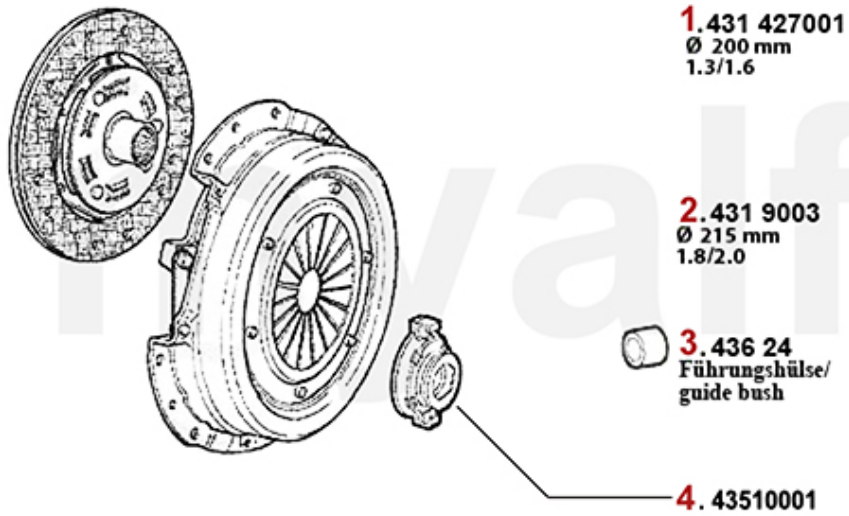

Kupplungs-Kit/Clutch Set Giulietta (116)

1	43142701	CLUTCH KIT 116 1.3 - 1.6	SEK4,419.05
2	4319003	CLUTCH KIT, ALFETTA, GIULIETTA,75, GTV (116), 1.6/1.8/2.0/IE/TS/TD 1974-1992	SEK4,069.26
3	43624	OE. 60522024 NEEDLE BEARING	SEK523.50
4	43510001	RELEASE BEARING ALFETTA/ GIULIETTA, 75, 90, GTV 2.0 116	SEK804.47