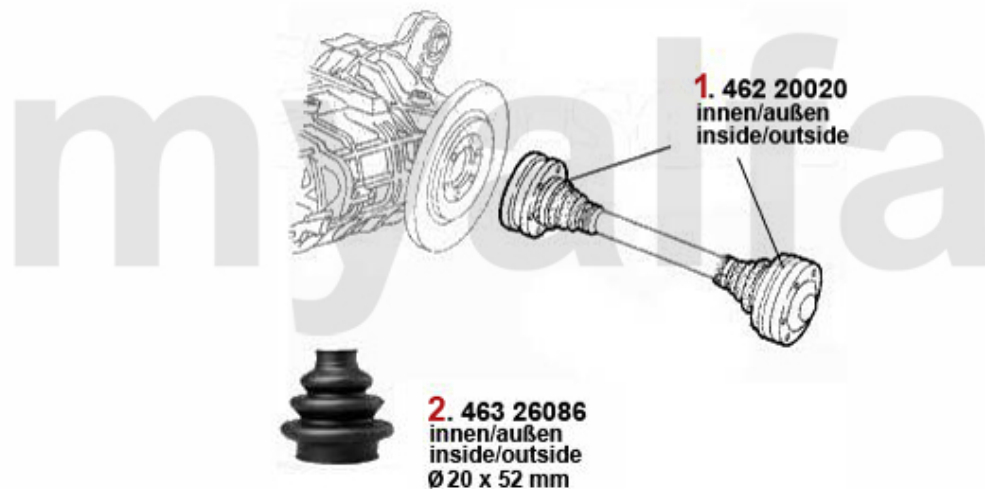

Seitenwelle/Side Shaft Giulietta 1.3/1.6/1.8/2.0

1 46220020 INNER/OUTER DRIVESHAFT JOINT 116 4-CYLINDER

SEK1,620.60

2 46326086 OE. 60729242 SIDE SHAFT BOOT SET inside/outside 116-4Cyl.

SEK346.88