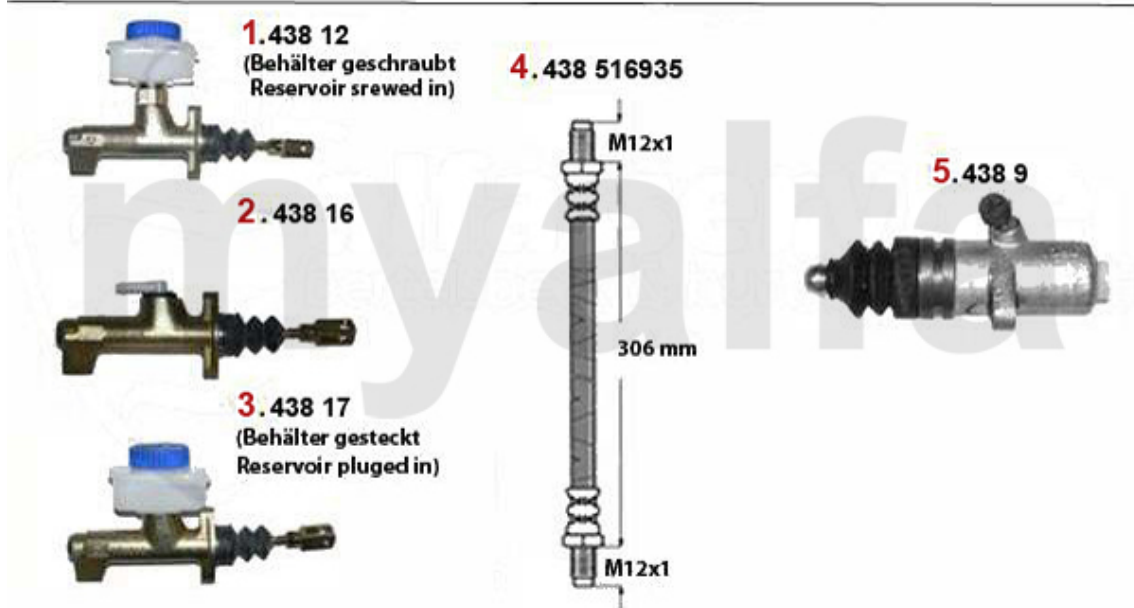

Kupplungsbetätigung/Clutch Actuation Giulietta (116)

1	43812	OE. 60730497 CLUTCH CYLINDER WITH SCREWED RESERVOIR (116)	SEK1,163.70
2	43816	OE. 60518194 CLUTCH MASTER CYLINDER 116 1983>	SEK991.09
3	43817	OE. 60723874 CLUTCH CYLINDER WITH PLUG IN RESERVOIR (116)	SEK1,136.78
4	43816935	CLUTCH HOSE 116	SEK230.88
4	4380090	STEEL FLEX CLUTCH HOSE	SEK535.16
5	4389	OE. 60547341 CLUTCH SLEEVE CYLINDER	SEK757.85