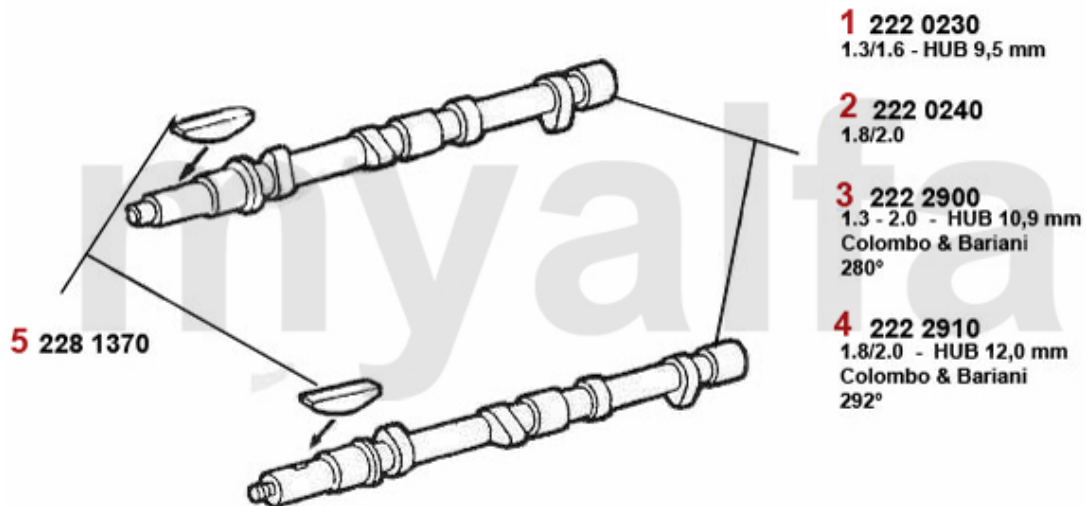

Nockenwelle/Camshaft Giulietta

1 222 0230
1.3/1.6 - HUB 9,5 mm

2 222 0240
1.8/2.0

3 222 2900
1.3 - 2.0 - HUB 10,9 mm
Colombo & Bariani
280°

4 222 2910
1.8/2.0 - HUB 12,0 mm
Colombo & Bariani
292°

5 228 1370

2 2220240	CAMSHAFT 1750/2000 CARBURETTOR / SPIDER 1990-93 INJECTION EXHAUST ONLY	On request
3 2222900	CAMSHAFT 1300-2000 SPORT COLOMBO&BARIANI LIFT 10.9 mm 280°	SEK3,206.37
4 2222910	CAMSHAFT 1750/2000 SPORT COLOMBO&BARIANI LIFT 12.0 mm 292°	SEK3,206.37
5 2281370	WEDGE CAMSHAFT	On request