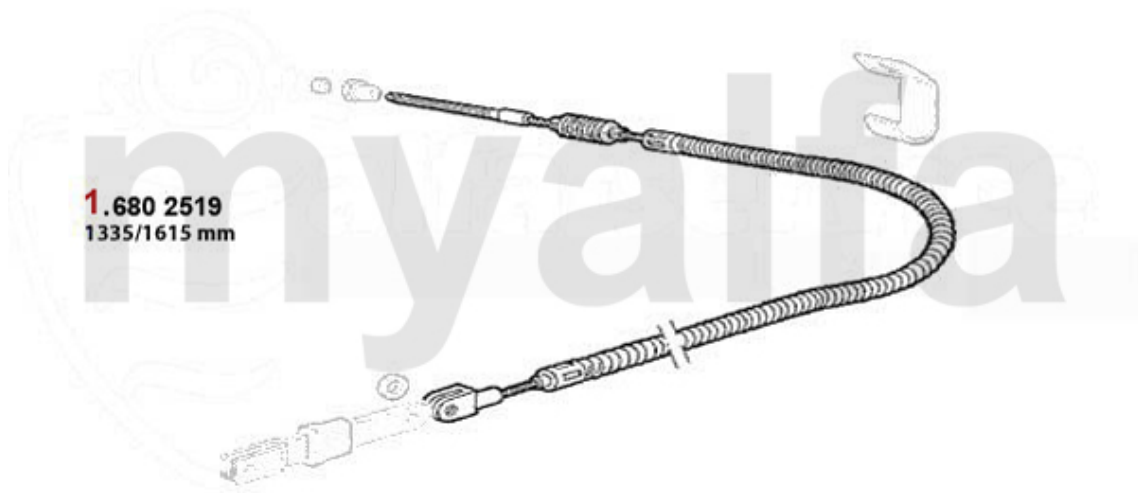

SEK309.00

2 67610084 OE. 71736935 BRAKE HOSE

SEK277.50

3 67616851 OE. 60728512 BRAKEHOSE REAR 116 > 1983

SEK309.00

4 67616868 OE. 60522547 REAR BRAKE HOSE GTV6 FROM 1981, GTV (916) 1.8
TS

SEK263.49

Handbremsseil/Brake Cable Giulietta (116)