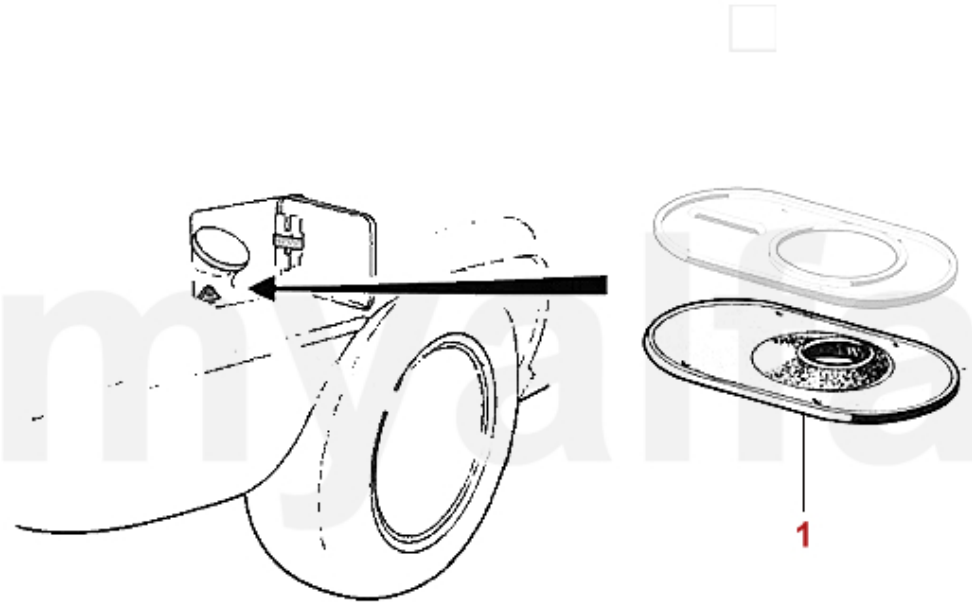

1 1630050 OE. 105645225201 GROMMET MONTREAL

SEK1,040.63