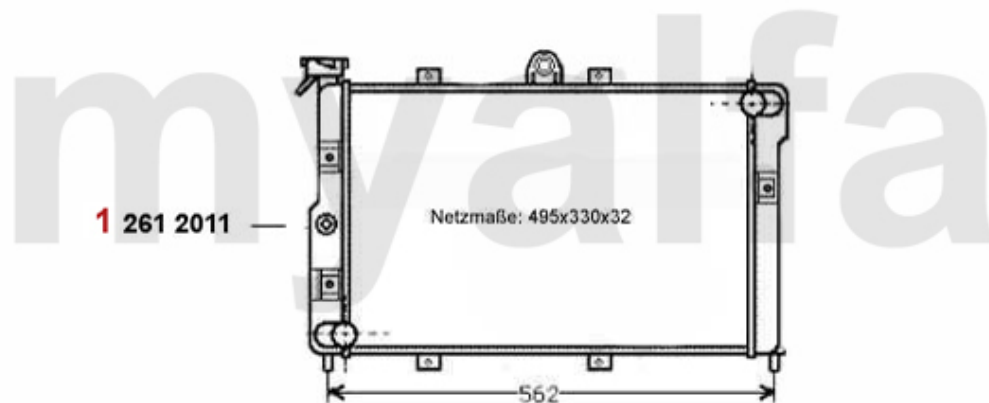

Kühler/Radiator Giulietta (116) 1.3

---

1. 1 2612011 Motorkühler Alfetta 1.6 Bj. 75-84 Giulietta 1.3/1.6 Bj. 10.77>
   ACHTUNG: auf Netzmaße acht

On request