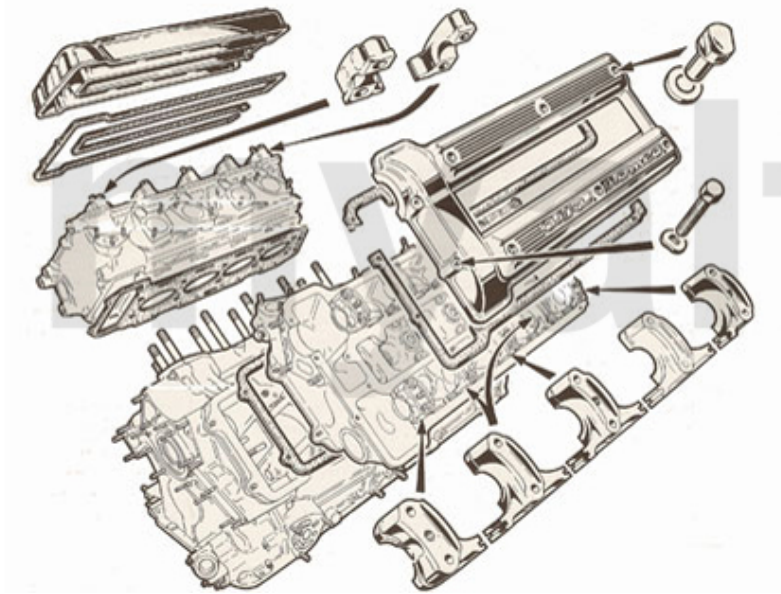

SEK170.25

Kopfdichtsatz/Head Set Montreal

1 2326450 HEAD OVERHAUL SET MONTREAL WITH HEAD GASKETS

On request

Motordichtsatz/Full Set Montreal

1. 231 646 0
ohne Simmeringe/
without oil seals

1 2316460 FULL ENGINE GASKET SET MONTREAL WITH HEAD GASKETS LESS OIL SEALS