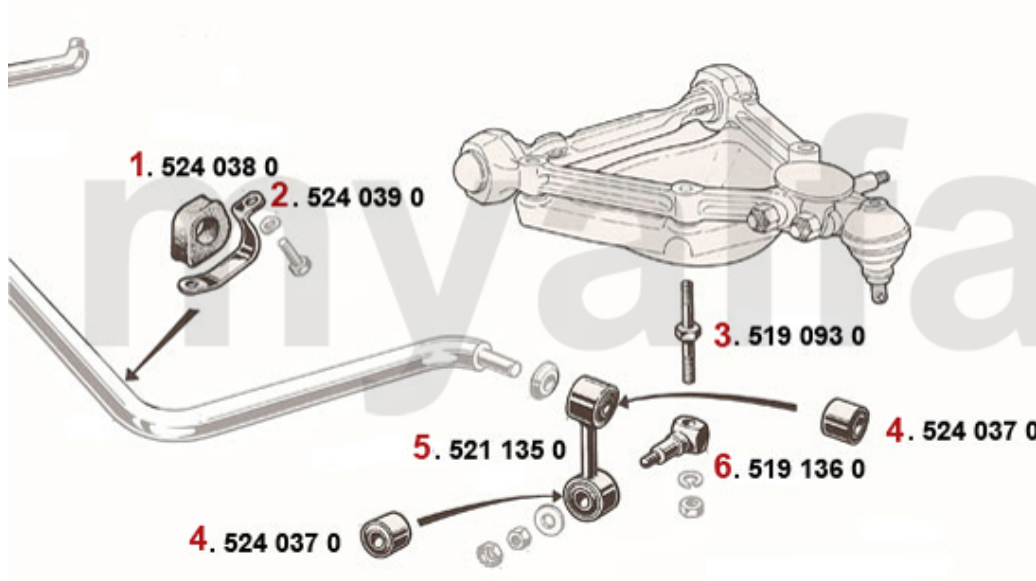

Stabilisator vorne/Stabilizer front Montreal

1	5240380	ANTI-ROLL BAR RUBBER FRONT SET (2) 105, 102 20000, 106 2600	SEK150.41
2	5240390	BRACKET FRONT ANTI ROLL BAR RUBBER	SEK101.98
3	5190930	BOLT SPRING (HIGH-STRENGTH STEEL) PAN / DROP LINK 1969-86	SEK314.27
4	5240370	FRONT UPPER ANTI ROLL BAR DROP LINK BUSH 30 mm	SEK115.44
5	5211350	FRONT ANTI ROLL BAR DROP LINK WITH BUSHINGS 1968-86	SEK332.31
6	5191360	SPRING PAN TO DROP LINK BOLT 1968-86	SEK278.61