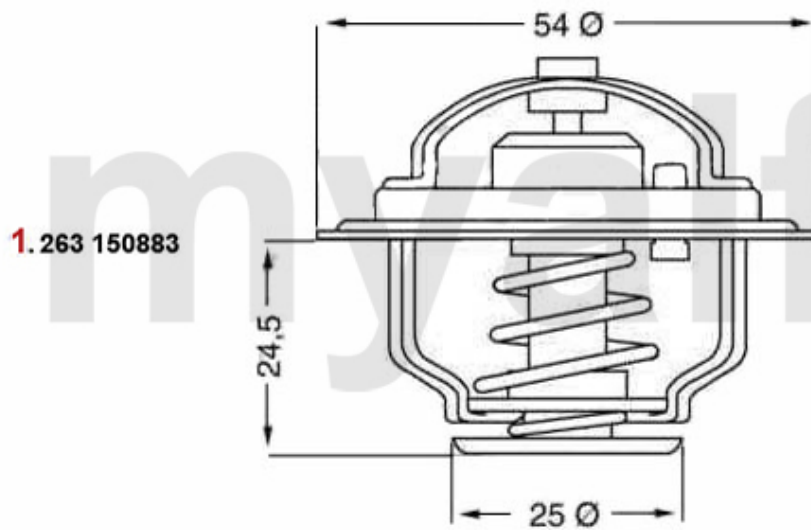

Thermostat Sud/Sprint (901/2)

---

1 26350883 OE. 60504230 THERMOSTAT SUD/SPRINT (901/2), 33 (905)

SEK408.06