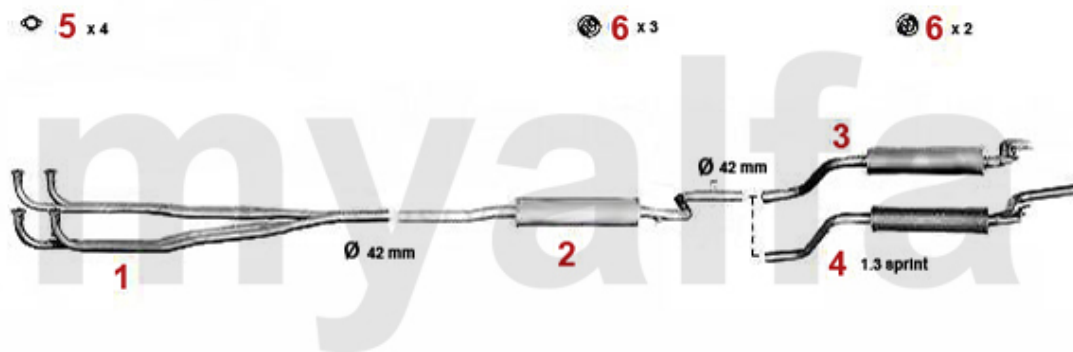

Abgasanlage/Exhaust System Sud Bj. 79-84

Alfasud (901) 1.2/1.3/1.5

1979-84

1	33106001	FRONT PIPE 1.2-1.5,BERLINA 2.S 33 1.5 & QV (905), 1.4 ie. (907) ARNA 1.2-1.3 1983-1987	On request
2	34106076	OE. 60504299 MIDDLE SILENCER	SEK1,620.74
3	35106007	OE. 60504299 REAR SILENCER Sud/Sprint, 33 (905)	SEK1,859.67
4	35111607	OE. 544336/60504365 REAR SILENCER SUD SPRINT 1979-84	SEK1,311.74
5	38094405	OE. 60777745 GASKET	SEK45.51
6	38091012	OE. 60573784 RUBBER RING	SEK29.14