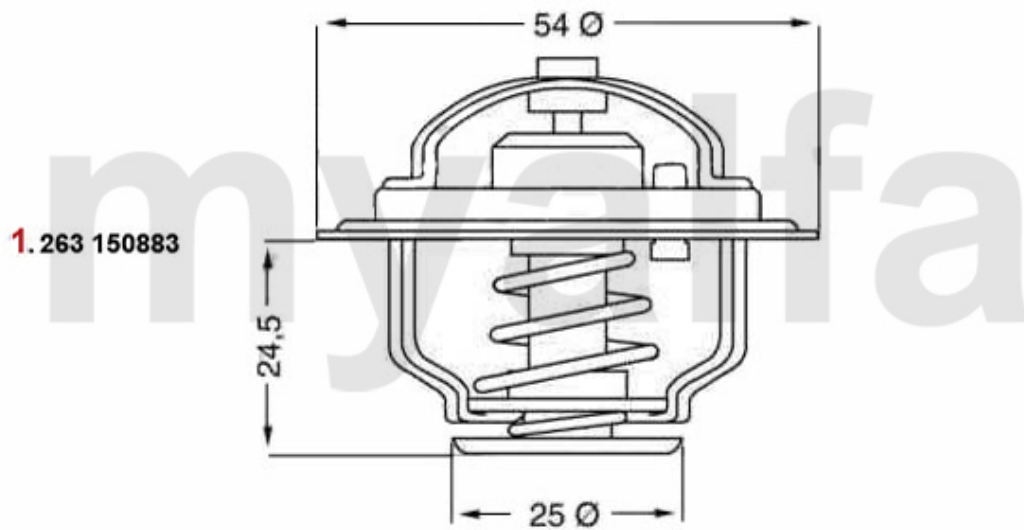

Thermostat Sud/Sprint (901/2)

---

1 26350883 OE. 60504230 THERMOSTAT SUD/SPRINT (901/2), 33 (905)

SEK408.06