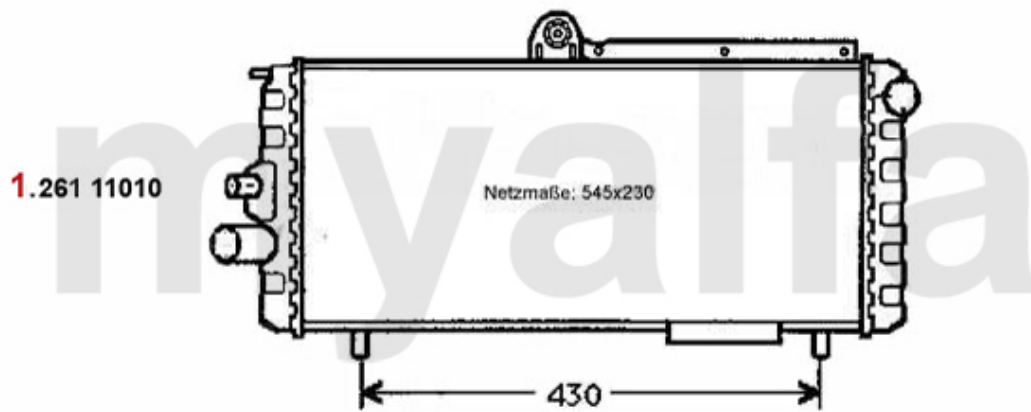

Kühler/Radiator Sud/Sprint (901/2)

---

1 26111010 OE.60504386/60504387 RADIATOR 33 (905),ARNA,SUD/SPRINT
1.2/1.3/1.5/1.7 1973-1989

SEK2,553.42