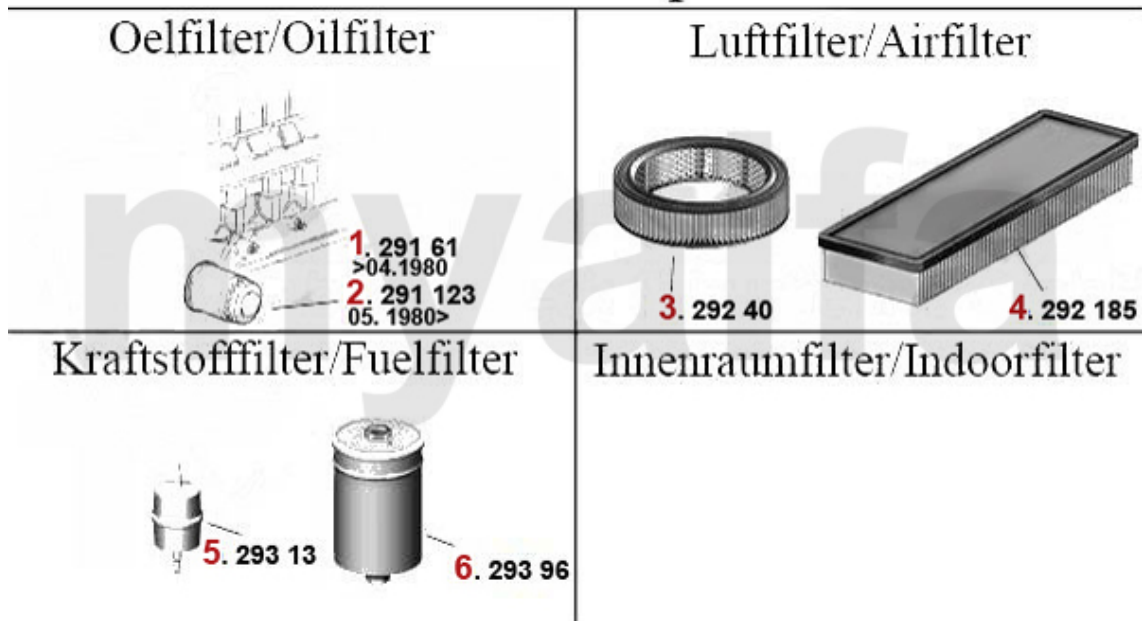

Filter Sud/Sprint

1	291 61	OE.116120603000 OILFILTER SUD/SPRINT 1.2/1.3/ti, RZ/SZ 3.0 V6	SEK150.41
2	291 123	OE. 60553431, 60537470, 60533494, 60521128 OILFILTER	SEK127.65
3	292 40	OE. 60748870 AIR FILTER ELEMENT	SEK231.99
4	292 185	OE. 71736130 AIR FILTER BOXER	On request
5	293 13	FUEL LINE FILTER (UNIVERSAL)	SEK92.13
6	293 96	OE. 71736105 FUEL FILTER	SEK448.86