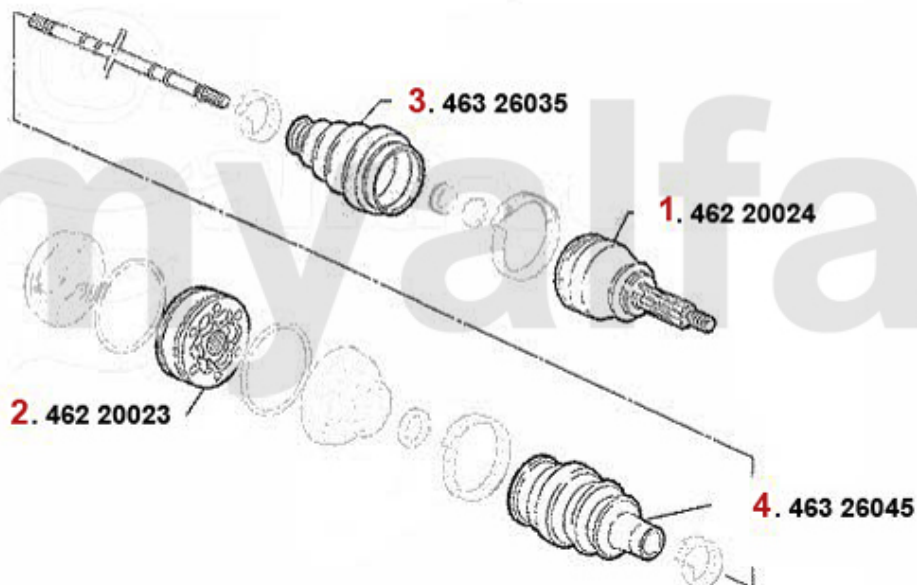

Antriebswelle/Driveshaft Sud Sprint (902)

3 46326035 *OUTER DRIVE SHAFT BOOT SET (WHEELSIDE) (SUD/SPRINT)*

SEK297.34

4 46326045 *INNER DRIVE SHAFT BOOT SET (GEAR SIDE) Sud/Sprint*

SEK359.64