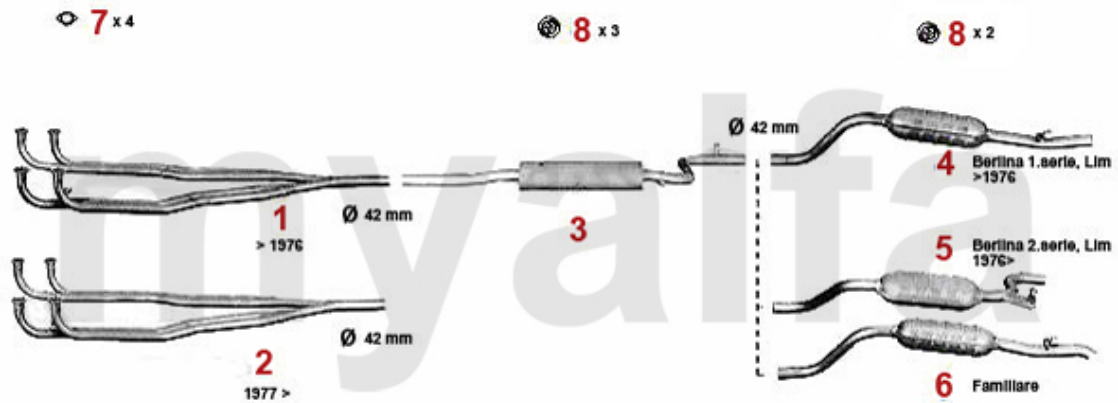

Abgasanlage/Exhaust System Sud Bj. >79

Alfasud

>1979

1	33105501	OE.60749074 Y-PIPE SUD BERLINABj.>1976	SEK3,019.89
2	33106001	FRONT PIPE 1.2-1.5,BERLINA 2.S 33 1.5 & QV (905), 1.4 ie. (907) ARNA 1.2-1.3 1983-1987	On request
3	34106076	OE. 60504299 MIDDLE SILENCER	SEK1,620.74
4	35105507	OE. 60745521 REAR SILENCER SUD 1. SERIES	SEK2,040.46
5	35105707	OE.60748909 REAR SILENCER SUD BERLINA 2nd SERIES 1977-79	SEK1,702.32
6	35105807	OE.60744016 REAR SILENCER SUD >1979	SEK1,620.60
7	38094405	OE. 60777745 GASKET	SEK45.51
8	38091012	OE. 60573784 RUBBER RING	SEK29.14