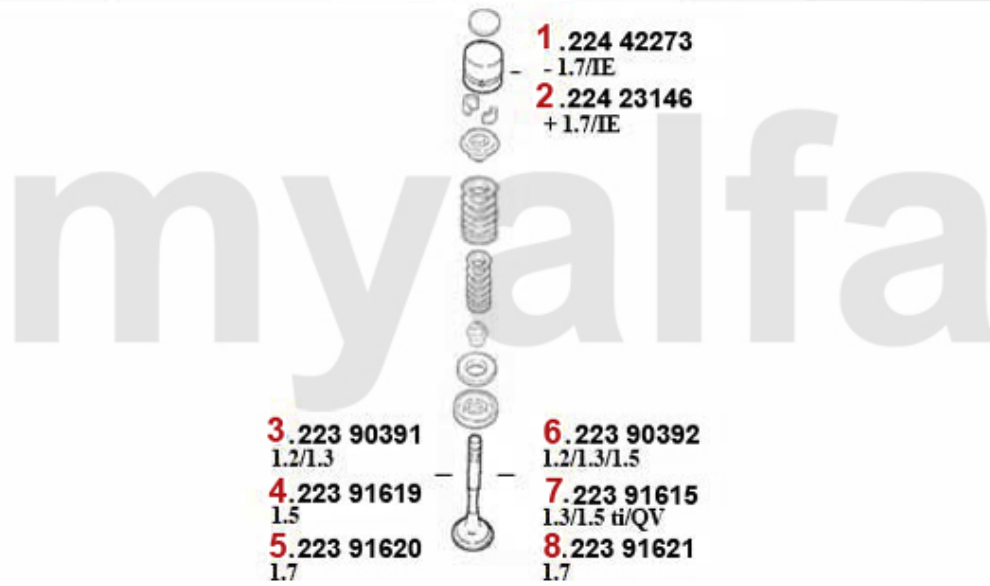

Ventiltrieb/Valve Train Sud/Sprint (901/2)

1	22442273	OE. 5942273 TAPPET Sud/Sprint,33 (905) 1.2/1.3/1.5	On request
2	22423146	OE. 60623146 HYDRAULIC VALVE LIFTER	SEK226.16
3	22390391	OE. 60504051/60504783/60506548	SEK383.64
4	22391619	OE. 60524033 VALVE INTAKE Sud/Sprint 1.5 ti,33 (905) QV	SEK262.38
5	22391620	OE. 60515042 VALVE INTAKE Sud Sprint, 33 (905/7) 1.7 8V	SEK231.99
6	22390392	OE. 60503993 EXHAUST VALVE BOXER 1.2/1.3/1.5	SEK367.27
7	22391615	OE. 60504784 VALVE EXHAUST Sud/Sprint/ 33 (905) 1.3 S,	SEK359.09
8	22391621	OE. 60515041 VALVE EXHAUST SUD SPRINT 33(905/7) 1,7 8V	SEK395.44