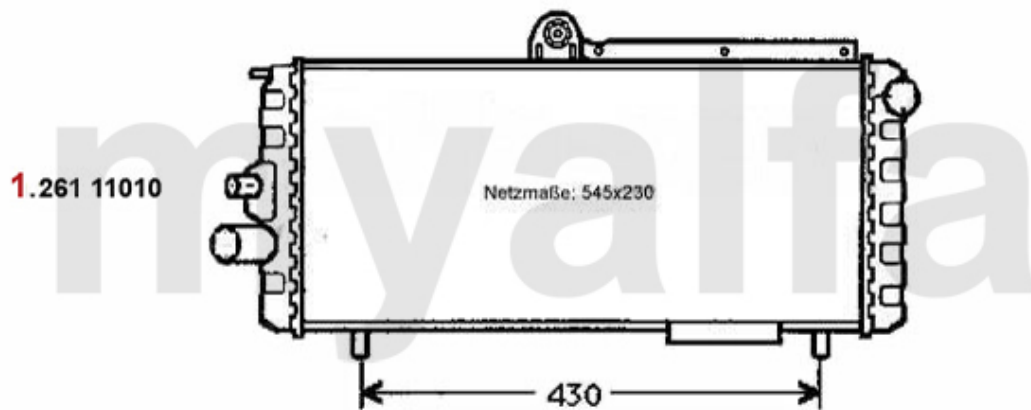

Kühler/Radiator Sud/Sprint (901/2)

---

1 26111010 OE.60504386/60504387 RADIATOR 33 (905),ARNA,SUD/SPRINT
1.2/1.3/1.5/1.7 1973-1989

SEK2,553.42