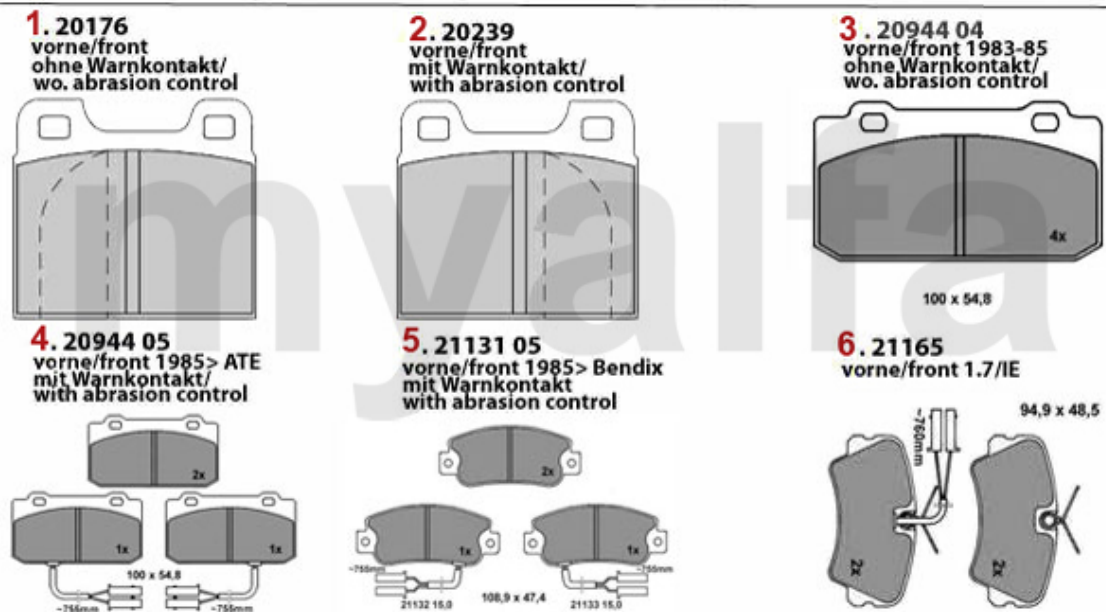

Brembeläge/Brakepads Sud/Sprint vorne/front

1	20115004	OE. 60750566 FRONT BRAKE PADS ALFASUD/SPRINT	SEK612.17
3	20915004	OE.60750869 FRONT BRAKE PADS 1.2/1.3/ti Ate 83-86, 33 (905)1.2/1.3/1.5/4x4/QV SYSTEM: ATE	SEK454.68
4	21315105	OE.60750465 FRONT BRAKE PADS WITH WARN CONTACT 33 (907) 1.8TD 7.90-9.94 BRAKE SYSTEM: ATE	SEK687.92
5	21115005	OE.60777262 FRONT BRAKE PADS /1.3/ti 1983-86, 33(905) 1.2/ 1.3/1.5/4x4/QV 06.1983-12.1989	SEK687.92
6	21116525	OE.60750413 FRONT BRAKE PADS WITH WARN CONTACT 33 (905)1.7ie/QV 9.1988-8.89 SYSTEM: ATE	SEK804.47