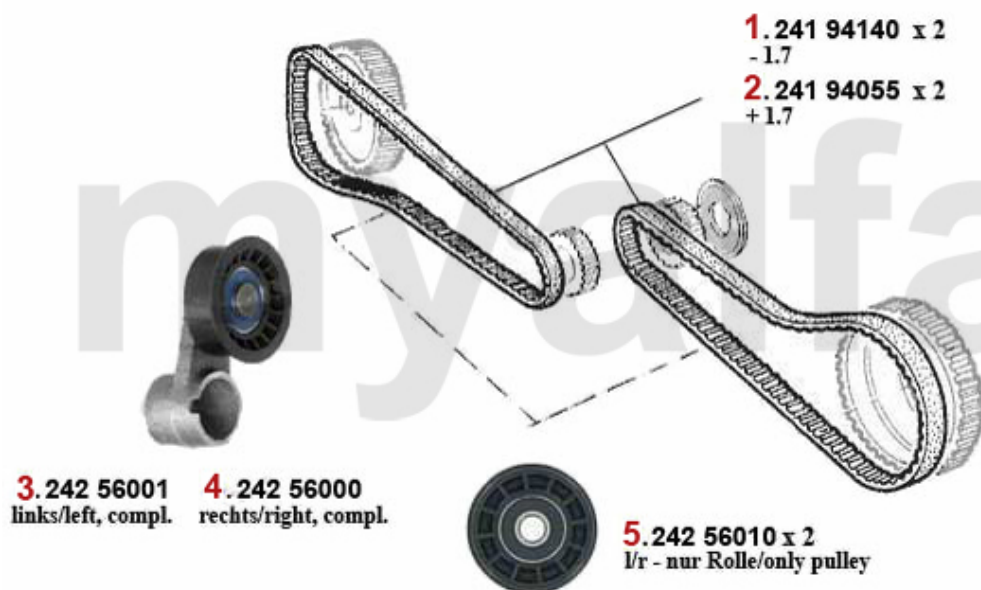

Zahnriemen/Timing Belt Sud/Sprint (901/2)

1	24194140	OE. 60503002 TIMING BELT BOXER	SEK511.85
2	24194055	OE. 60515034 TIMING BELT	SEK231.99
3	24256001	OE. 60504225 BELTSTRETCHER left BOXER	SEK757.85
4	24256000	OE. 60504224 BELTSTRETCHER right BOXER	SEK921.16
5	24256010	TENSIONER PULLEY TIMING BELT 33/ 145/6 1.7 ie 16V (ONLY PULLEY)	SEK413.89