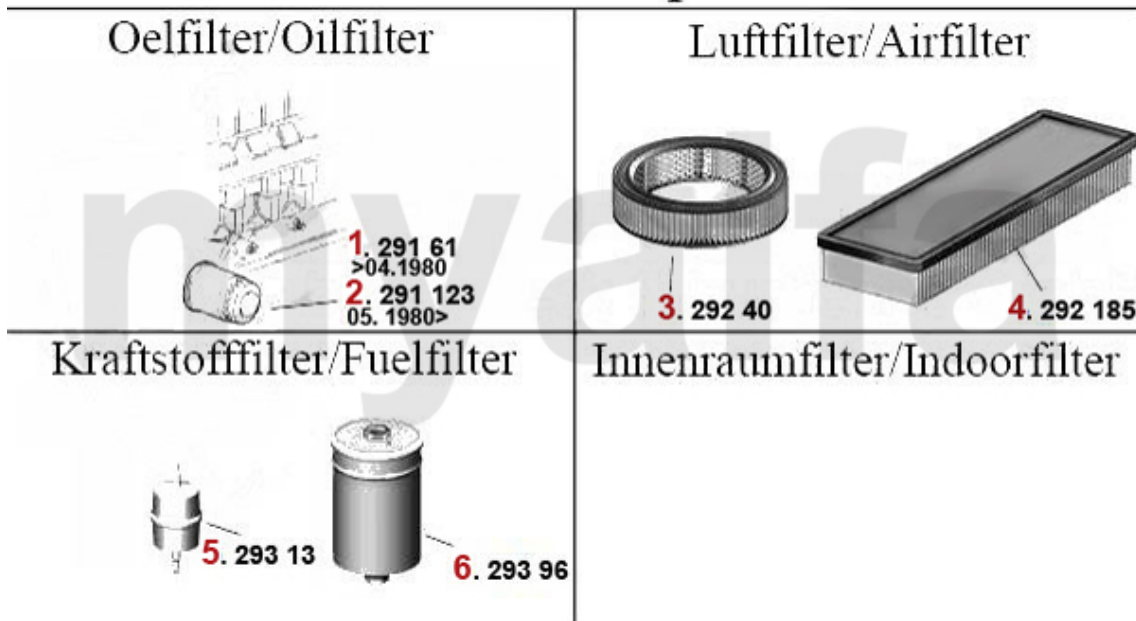

Filter Sud/Sprint

1	291 61	OE.116120603000 OILFILTER SUD/SPRINT 1.2/1.3/ti, RZ/SZ 3.0 V6	SEK150.41
2	291 123	OE. 60553431, 60537470, 60533494, 60521128 OILFILTER	SEK127.65
3	292 40	OE. 60748870 AIR FILTER ELEMENT	SEK231.99
4	292 185	OE. 71736130 AIR FILTER BOXER	On request
5	293 13	FUEL LINE FILTER (UNIVERSAL)	SEK92.13
6	293 96	OE. 71736105 FUEL FILTER	SEK448.86