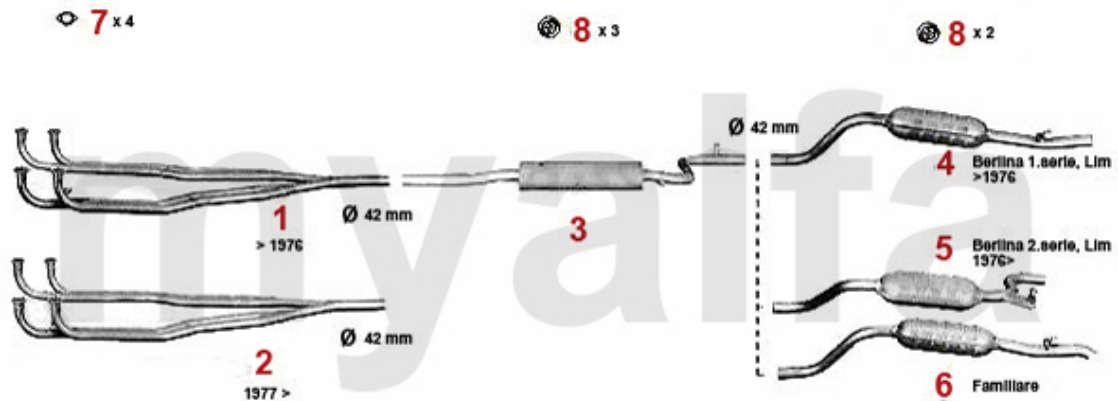

Abgasanlage/Exhaust System Sud Bj. >79

Alfasud

>1979

1	33105501	OE.60749074 Y-PIPE SUD BERLINABj.>1976	SEK3,019.89
2	33106001	FRONT PIPE 1.2-1.5,BERLINA 2.S 33 1.5 & QV (905), 1.4 ie. (907) ARNA 1.2-1.3 1983-1987	On request
3	34106076	OE. 60504299 MIDDLE SILENCER	SEK1,620.74
4	35105507	OE. 60745521 REAR SILENCER SUD 1. SERIES	SEK2,040.46
5	35105707	OE.60748909 REAR SILENCER SUD BERLINA 2nd SERIES 1977-79	SEK1,702.32
6	35105807	OE.60744016 REAR SILENCER SUD >1979	SEK1,620.60
7	38094405	OE. 60777745 GASKET	SEK45.51
8	38091012	OE. 60573784 RUBBER RING	SEK29.14