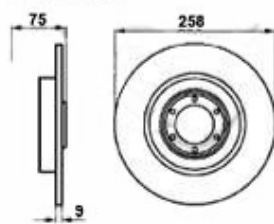

2. 610 100211

1982>
vorne/front