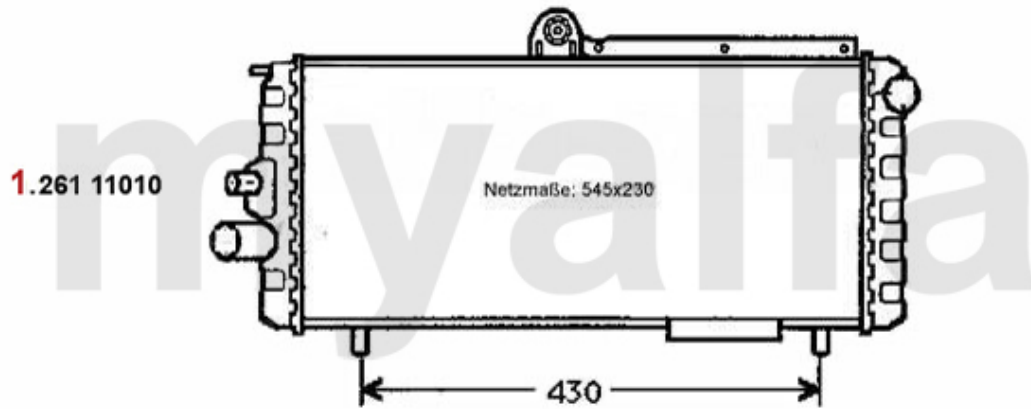

Kühler/Radiator Sud/Sprint (901/2)

---

1 26111010 OE.60504386/60504387 RADIATOR 33 (905),ARNA,SUD/SPRINT
1.2/1.3/1.5/1.7 1973-1989

SEK2,553.42