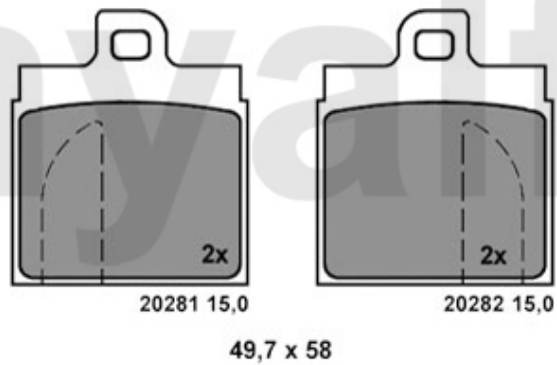

Brembeläge/Brakepads Sud/Sprint hintem/rear

---

1. 20281
hinten/rear

1 20215004 OE. 60750851 REAR BRAKE PADS SUD/SPRINT, SYSTEM: ATE

SEK571.37