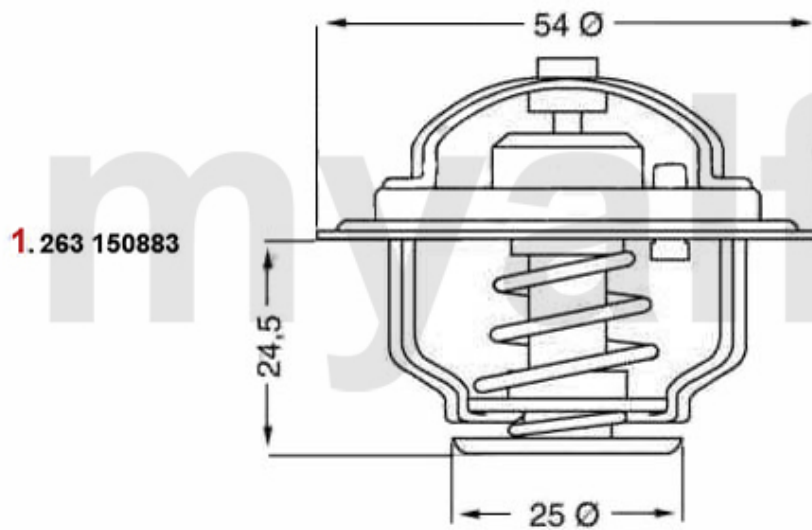

Thermostat Sud/Sprint (901/2)

---

1 26350883 OE. 60504230 THERMOSTAT SUD/SPRINT (901/2), 33 (905)

SEK408.06