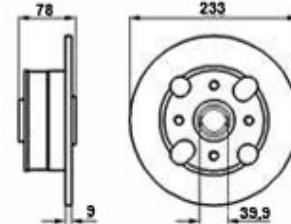

1	6100204	OE. 60718737 FRONT BRAKE DISK SUD/SPRINT >07.1982 4-holes	On request
2	6100211	OE. 60703237 FRONT BRAKE DISK SUD/SPRINT 08.1982> 6-holes	On request
3	61018611	OE.60501453 FRONT BRAKE DISC 33 (905/7) 1.3/1.4/ 1.5/ 1.7/ie/16V/4x4/QV 1986-94	SEK571.37
4	61000751	OE.60514881 FRONT BRAKE DISC 33 (907) 1.7/ie/16V 4x4/QV, SUD/SPRINT 1.7	SEK748.56
5	61000615	OE. 60750699 REAR BRAKE DISC SUD/SPRINT	On request