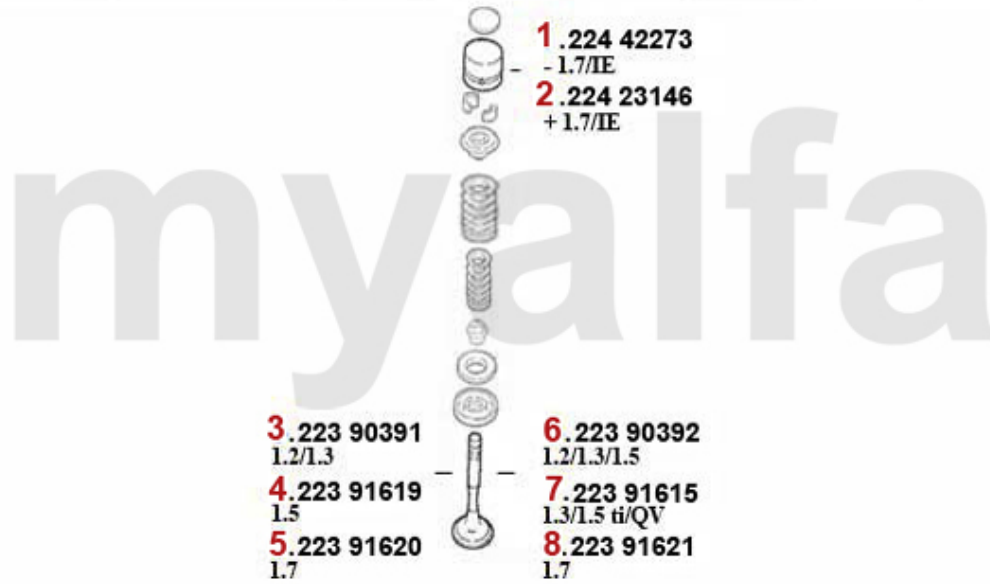

2. 222 37371
1.5/ti/QV, 83/102 HP

3. 222 37313
1.5/ti, 105 PS/HP

4. 222 37868
1.7/IE, H 35,5

5. 222 11456
1.7/IE, H 37,3

1	2224366	OE.60504366 CAMSHAFT SUD, 33 (905) 1.2/1.3	SEK2,260.79
2	22237371	OE. 60537371 CAMSHAFT	On request
3	22237313	OE.60537313 CAMSHAFT SUSD/SPRINT,33 (905) 1.3 S/1.5/4x4/QV	On request
4	22237868	Nockenwelle Sud Sprint,33 (905) 1.7 ie (H 35,5)	On request
5	22211456	OE.60611456 CAMSHAFT SUD SPRINT,33 (905/7) 1 .4/1.5/1.7 ie (H 37,3) >92	SEK2,903.21

Ventiltrieb/Valve Train Sud/Sprint (901/2)

1	22442273	OE. 5942273 TAPPET Sud/Sprint,33 (905) 1.2/1.3/1.5	On request
2	22423146	OE. 60623146 HYDRAULIC VALVE LIFTER	SEK226.16
3	22390391	OE. 60504051/60504783/60506548	SEK383.64
4	22391619	OE. 60524033 VALVE INTAKE Sud/Sprint 1.5 ti,33 (905) QV	SEK262.38
5	22391620	OE. 60515042 VALVE INTAKE Sud Sprint, 33 (905/7) 1.7 8V	SEK231.99
6	22390392	OE. 60503993 EXHAUST VALVE BOXER 1.2/1.3/1.5	SEK367.27
7	22391615	OE. 60504784 VALVE EXHAUST Sud/Sprint/ 33 (905) 1.3 S,	SEK359.09
8	22391621	OE. 60515041 VALVE EXHAUST SUD SPRINT 33(905/7) 1,7 8V	SEK395.44