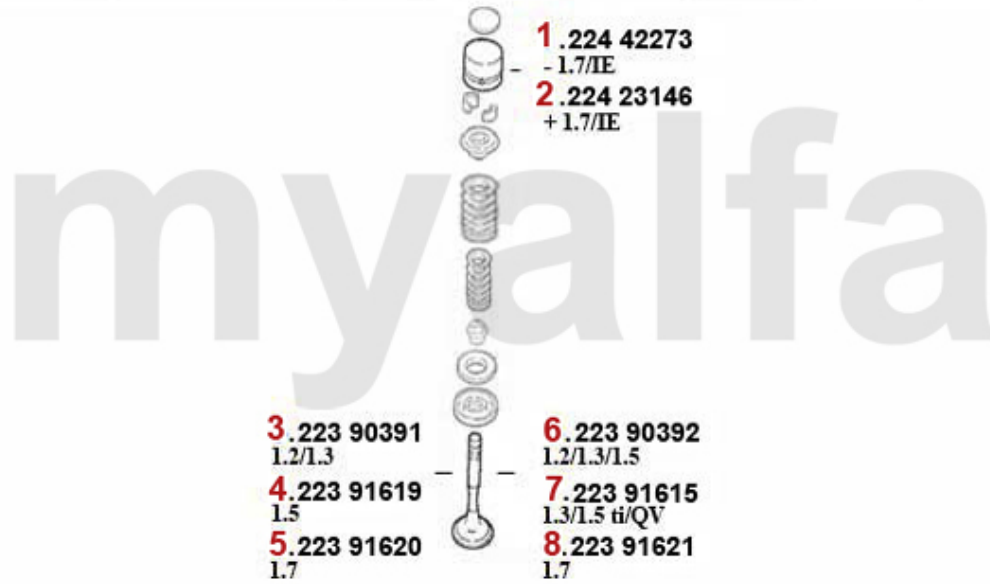

SEK815.02

Nockenwelle/Camshaft Sud/Sprint (901/2)

1. 222 4366
1.2/1.3

2. 222 37371
1.5/ti/QV, 83/102 HP

3. 222 37313
1.5/ti, 105 PS/HP

4. 222 37868
1.7/IE, H 35,5

5. 222 11456
1.7/IE, H 37,3

1	2224366	OE.60504366 CAMSHAFT SUD, 33 (905) 1.2/1.3	SEK2,260.79
2	22237371	OE. 60537371 CAMSHAFT	On request
3	22237313	OE.60537313 CAMSHAFT SUSD/SPRINT,33 (905) 1.3 S/1.5/4x4/QV	On request
4	22237868	Nockenwelle Sud Sprint,33 (905) 1.7 ie (H 35,5)	On request
5	22211456	OE.60611456 CAMSHAFT SUD SPRINT,33 (905/7) 1 .4/1.5/1.7 ie (H 37,3) >92	On request

Ventiltrieb/Valve Train Sud/Sprint (901/2)

1	22442273	OE. 5942273 TAPPET Sud/Sprint,33 (905) 1.2/1.3/1.5	On request
2	22423146	OE. 60623146 HYDRAULIC VALVE LIFTER	SEK226.16
3	22390391	OE. 60504051/60504783/60506548	SEK383.64
4	22391619	OE. 60524033 VALVE INTAKE Sud/Sprint 1.5 ti,33 (905) QV	SEK262.38
5	22391620	OE. 60515042 VALVE INTAKE Sud Sprint, 33 (905/7) 1.7 8V	SEK231.99
6	22390392	OE. 60503993 EXHAUST VALVE BOXER 1.2/1.3/1.5	SEK367.27
7	22391615	OE. 60504784 VALVE EXHAUST Sud/Sprint/ 33 (905) 1.3 S,	SEK359.09
8	22391621	OE. 60515041 VALVE EXHAUST SUD SPRINT 33(905/7) 1,7 8V	SEK395.44