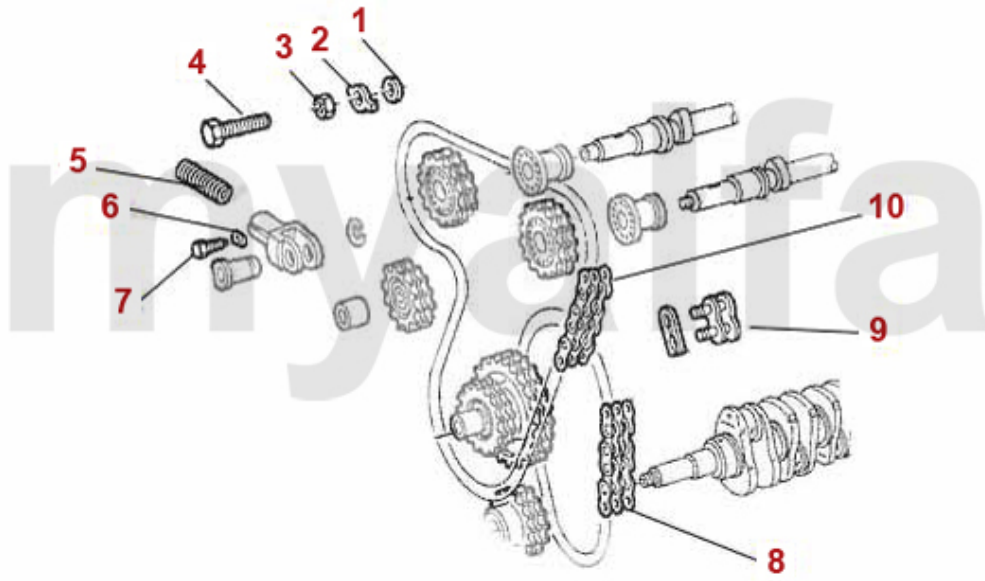

Steuerkette/Timing Chain 75 2.0 TS

1	2421220	WASHER TIMING CHAIN SPROCKET	On request
2	2281230	TAB WASHER CAMSHAFT	SEK29.14
3	2421210	NUT TIMING CHAIN SPROCKET	SEK25.67
4	2280980	SAFETY SCREW CAMSHAFT	SEK40.79
5	24113313	OE. 60513313 Spring	SEK62.99
6	2421000	CHAIN TENSIONER LOCKING BLOCK	SEK64.10
7	2421010	CHAIN TENSIONER SCREW	SEK80.48
8	2410470R	TIMING CHAIN 1300 -2000 SHORT IWIS RACING	SEK676.27
8	2410470	BOTTOM TIMING CHAIN 1300-2000 WITHOUT LINK	SEK320.65
8	2410470I	TIMING CHAIN IWIS 1300-2000 SHORT ENDLESS	SEK553.89
9	2410480	TIMING CHAIN LINK	SEK87.41
10	24113301	OE. 60513301 TIMING CHAIN TS	SEK931.57