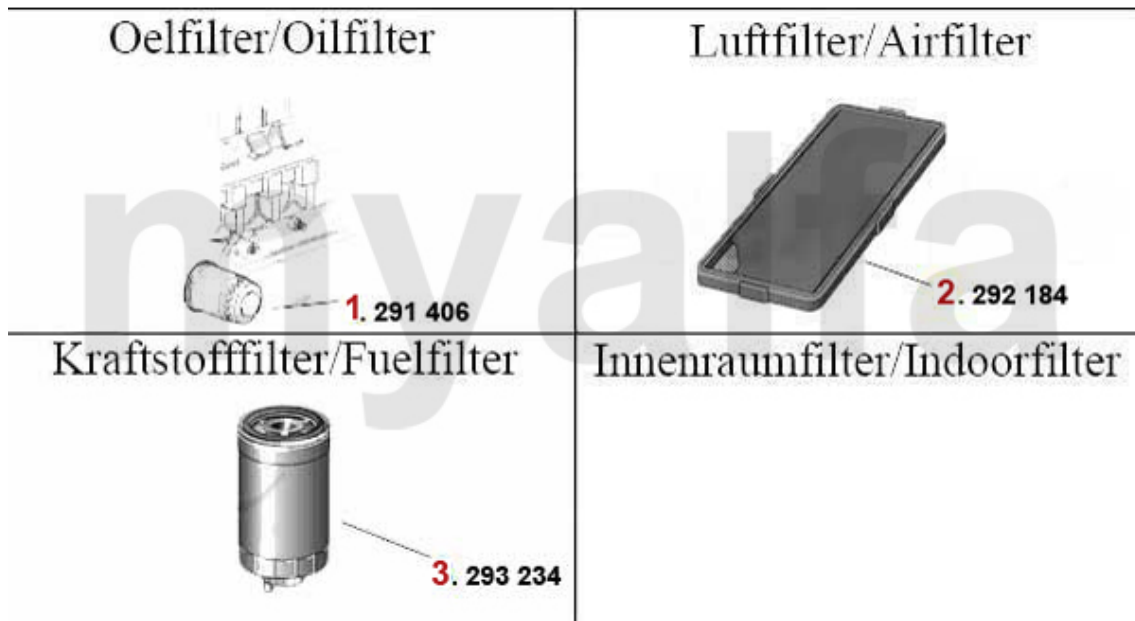

Filter 75 2.0/2.4 TD

1	291406	OE. 71736171 OILFILTER	On request
2	292184	AIR FILTER 75,90,ALFETTA TD ANGULAR	On request
3	293234	FUEL FILTER 6, 33, 75, 90, 145/6, 155, 164, ALFETTA, GIULIETTA 1.8/1.9/2.0/2.4/2.5 TD	SEK222.69