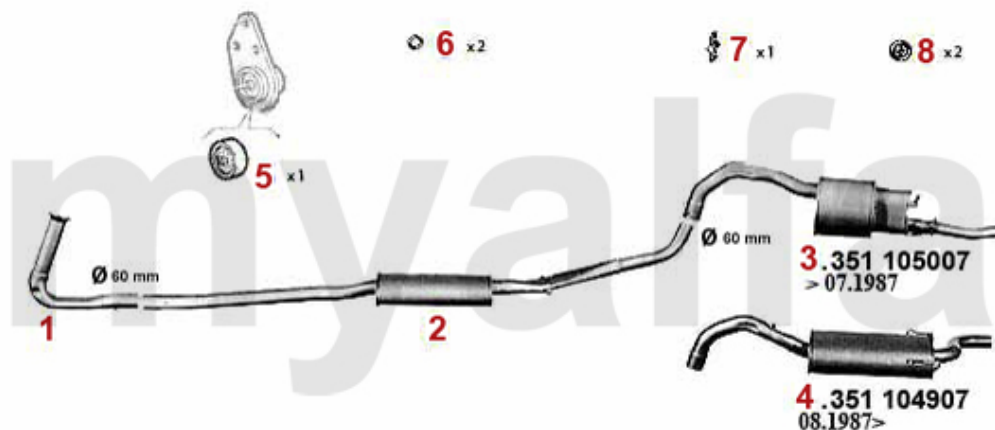

Abgasanlage/Exhaust System 75 1.8 Turbo

75 1.8 TURBO/1.8i TURBO AMERICA (1778 cc)

'86-'91

1	33104301	OE. 60518331 FRONT PIPE	SEK405.71
2	34104306	OE. 60518330 MIDDLE SILENCER	SEK3,019.89
3	35105007	OE. 60530487 REAR SILENCER 75	SEK1,853.84
4	35104907	OE. 60528964 REAR SILENCER 75 1.8 TURBO, 2.5/3.0 V6	SEK2,320.32
5	3800280	GEARBOX EXHAUST HANGER BUSH	SEK110.72
6	38091011	OE. 60521386 RUBBER RING	SEK26.78
7	38091024	OE. 60521407 EXHAUST RUBBER MOUNT	SEK54.81
8	38091012	OE. 60573784 RUBBER RING	SEK29.14