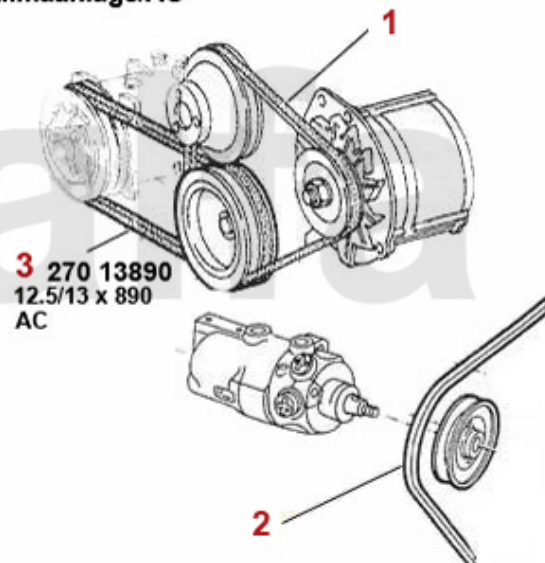

SEK103.79

SEK230.88

SEK204.10

Keilriemen/V-Belt 75 2.5/3.0 V6

ohne/without
Klimaanlage/AC

mit/with
Klimaanlage/AC

1 27010835 OE. 60518176 V-BELT 10x835/838

SEK127.10