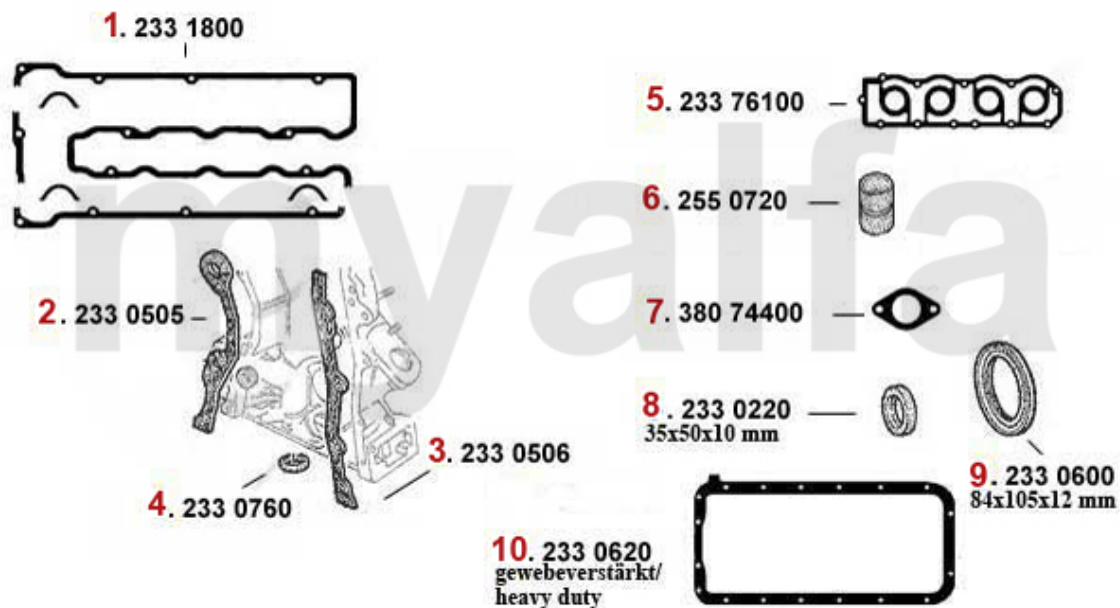

Dichtungen Motor/Gaskets Engine 75 2.0 TS

1	2331800	OE. 60513316 VALVE COVER GASKET SET	SEK329.95
4	2330760	O-RING TIMING COVER 101/105/115/116	SEK57.17
5	23376100	OE. 60558499 GASKET	SEK215.76
6	2550720	HOSE INTAKE MANIFPLD / AIR BOX SPIDER 2000 IE 1990-93	SEK127.65
7	38074400	OE. 60507576 GASKET	SEK72.29
8	2330220	OIL SEAL CRANK SHAFT FRONT 35/50/10	SEK110.72
9	2330600	OIL SEAL CRANK SHAFT REAR 84/105/12 SPIDER IE 1990-93 ORIGINAL QUALITY	SEK406.95
10	2330620	UPPER SUMP GASKET WITH SILICONE STRIP	SEK378.93