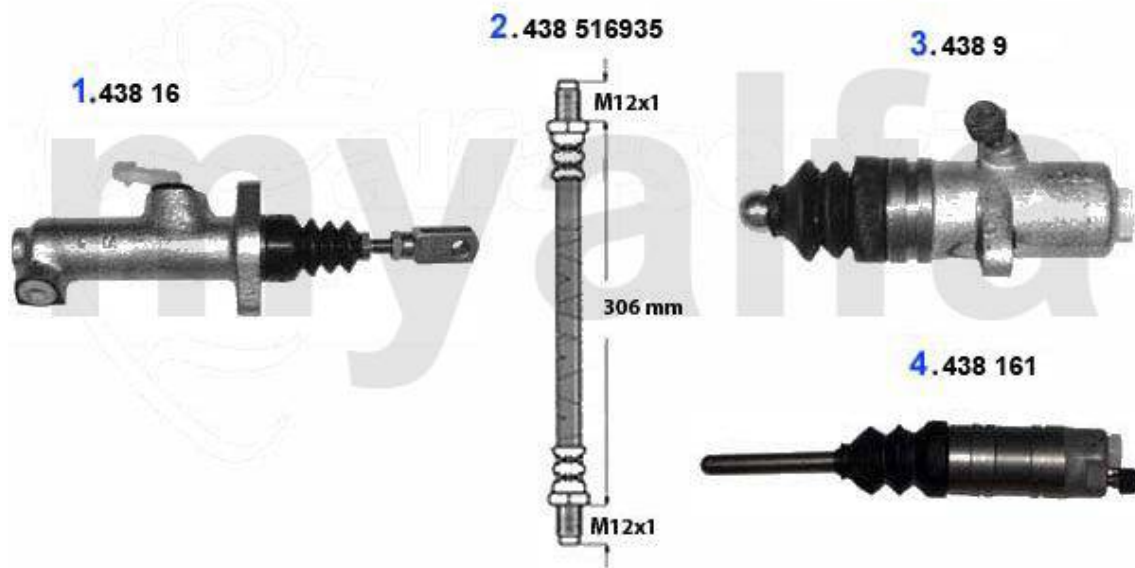

Kupplungsbetätigung/Clutch Actuation 75 2.5 V6

1	43816	OE. 60518194 CLUTCH MASTER CYLINDER 116 1983>	SEK991.09
2	43816935	CLUTCH HOSE 116	SEK230.88
3	4389	OE. 60547341 CLUTCH SLEEVE CYLINDER	SEK757.85
4	438161	OE. 60522023 CLUTCH SLAVE CYLINDER	SEK1,154.26