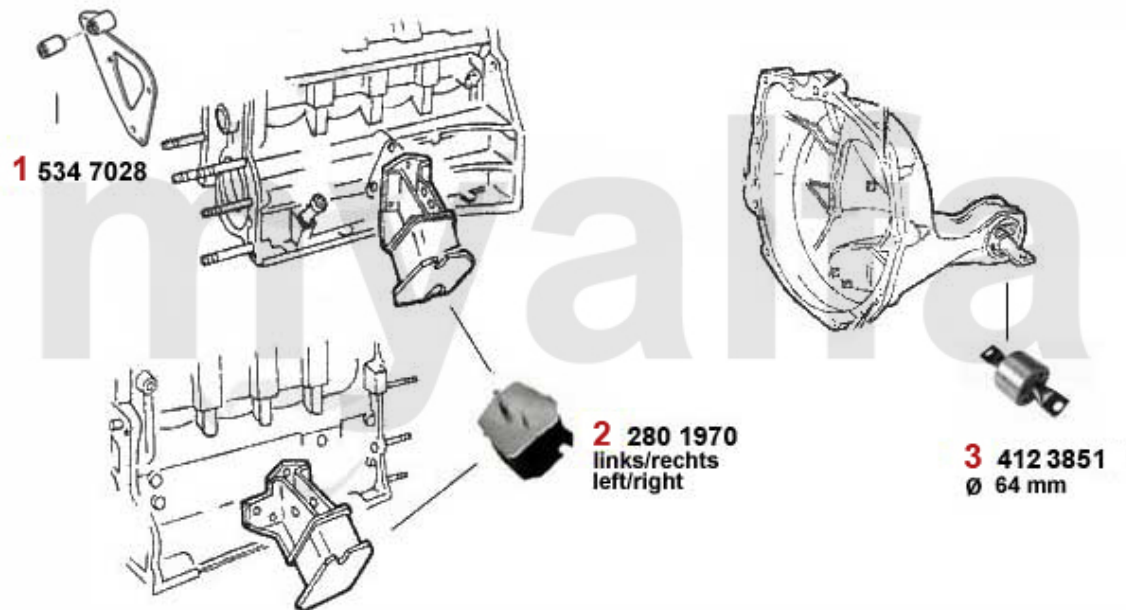

Motorlager/Enginemount 75 2.5/3.0 V6

1	5347028	OE. 60507028 Silent Block	On request
2	2801970	ENGINE MOUNT LEFT/RIGHT GTV6, 75 V6, RZ/SZ	SEK531.69
3	4123851	OE. 60522581 REAR ENGINE MOUNT75, 90, GTV6 (116), SZ,RZ (64 mm)	SEK425.55