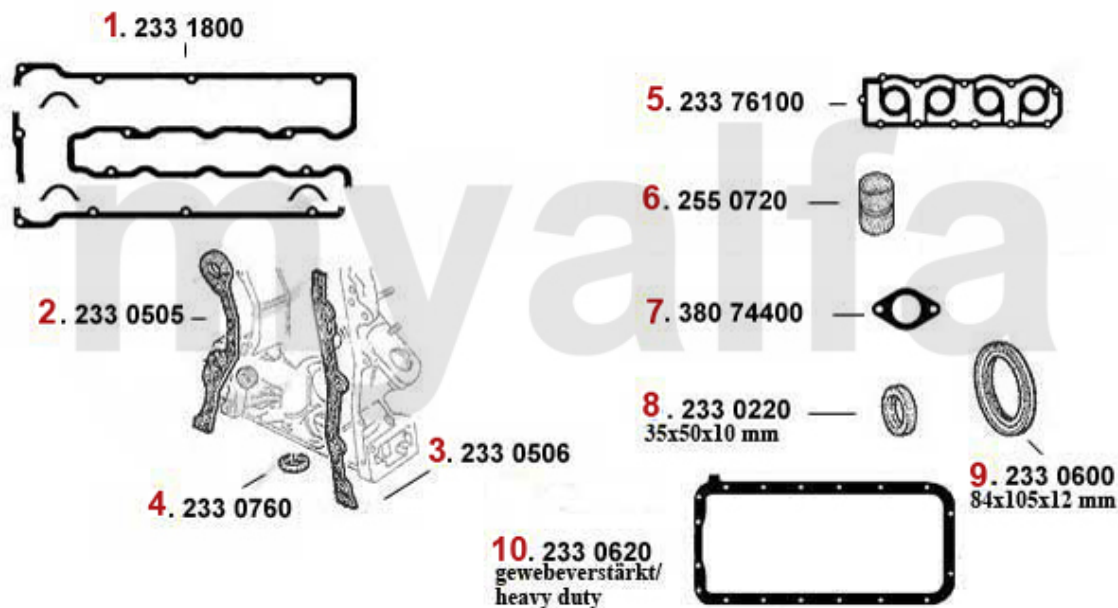

Dichtungen Motor/Gaskets Engine 75 2.0 TS

1	2331800	OE. 60513316 VALVE COVER GASKET SET	SEK329.95
4	2330760	O-RING TIMING COVER 101/105/115/116	SEK57.17
5	23376100	OE. 60558499 GASKET	SEK215.76
6	2550720	HOSE INTAKE MANIFPLD / AIR BOX SPIDER 2000 IE 1990-93	SEK127.65
7	38074400	OE. 60507576 GASKET	SEK72.29
8	2330220	OIL SEAL CRANK SHAFT FRONT 35/50/10	SEK110.72
9	2330600	OIL SEAL CRANK SHAFT REAR 84/105/12 SPIDER IE 1990-93 ORIGINAL QUALITY	SEK406.95
10	2330620	UPPER SUMP GASKET WITH SILICONE STRIP	SEK378.93