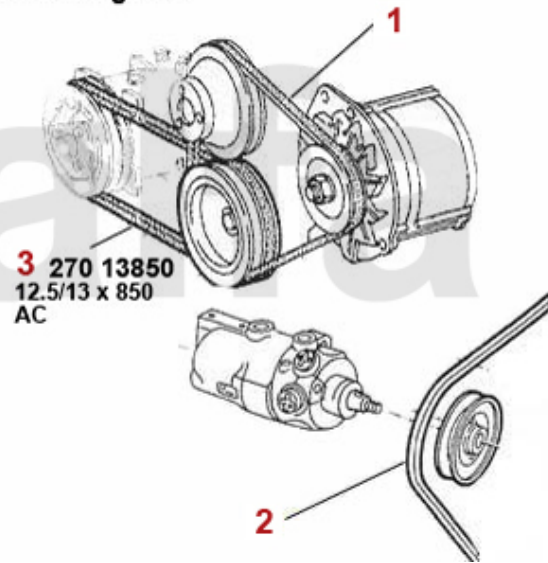

Keilriemen/V-Belt 75 1.6/1.8/2.0/IE

ohne/without
Klimaanlage/AC

mit/with
Klimaanlage/AC

1 2700700 V-BELT 9.5x825

SEK103.79

2 27031125 OE. 60534452 V-BELT

SEK230.88

3 27013850 OE. 60805194 V-BELT