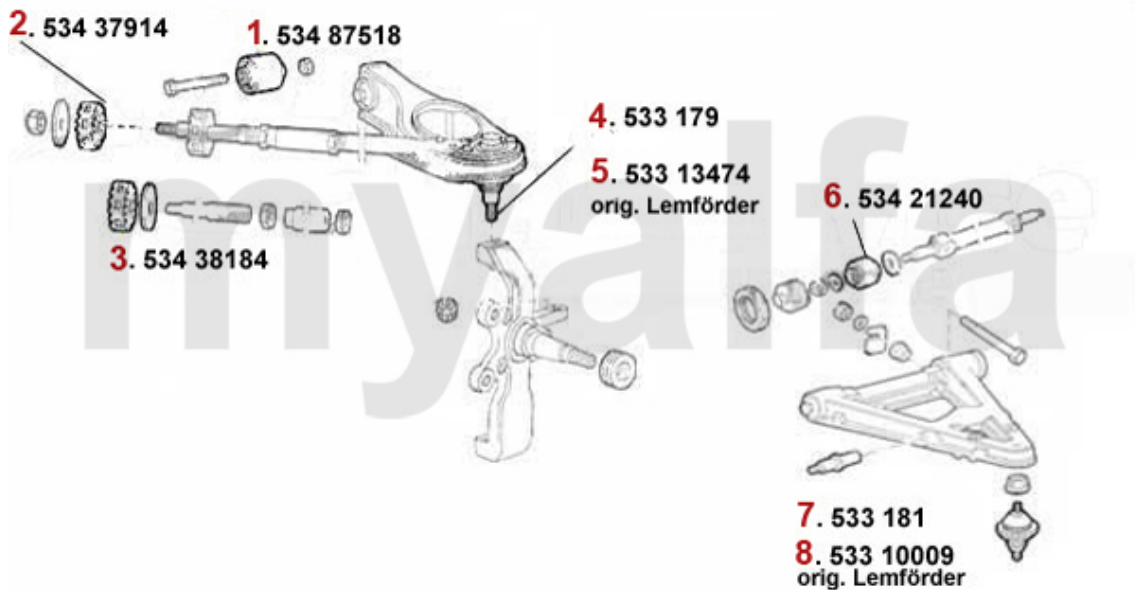

Aufhängung/Attachment 75 vorne/front

1	53487518	OE. 60521269 FRONT WISHBONE BUSH 75,GTV6 (116) RZ/SZ	SEK138.75
2	53437914	OE. 60521263 RUBBER 75, GTV6 (116)	SEK52.45
2	5340061	Front Strut/Caster Bar Kit of 4 Lipped/Recessed Bushes & 2 Stainless Steel Tubes Note: Sp	SEK815.02
3	53438184	OE. 60521264 RUBBER 75, GTV6	SEK52.45
4	533179	OE. 60728728 UPPER BALL JOINT 116	SEK454.68
5	53313474	OE. 60728429 Front upper ball joint LMI	On request
6	53421240	OE. 60521240 LOWER ARM BUSH 116 FA	SEK485.63
7	533181	OE. 60521236 LOWER BALL JOINT 116	SEK500.19
8	53310009	OE. 60521236/7 LOWER BALL JOINT LEMFÖRDER	On request