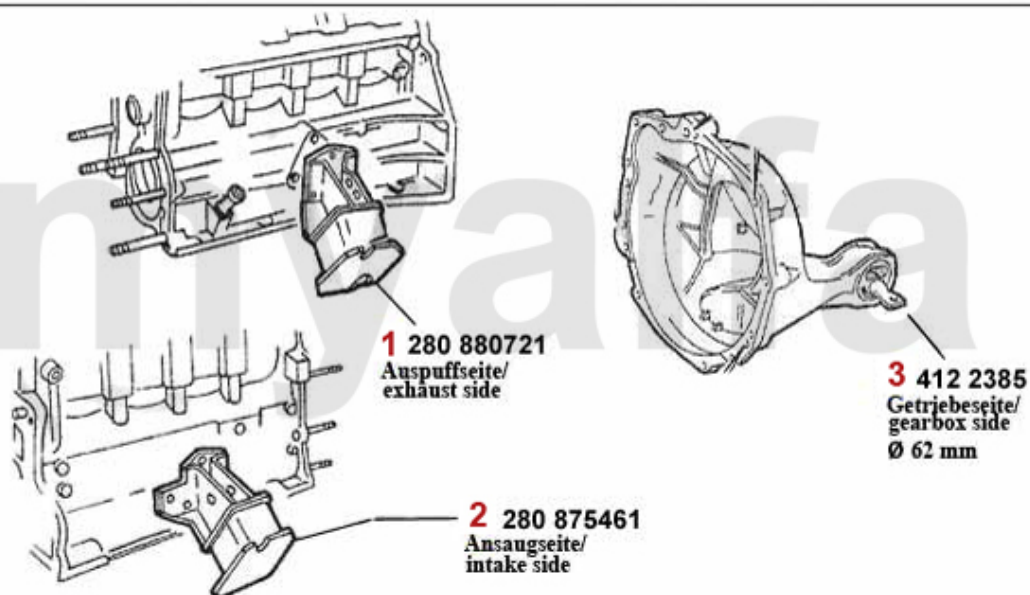

Motorlager/Enginemount 75 2.0 T.S.

1 28080721 OE. 60723675 ENGINE MOUNT LEFT 116 4-CYL.

SEK685.56

2 28075461 OE. 60521085 ENGINE MOUNT RIGHT 116 4-CYL.

SEK685.56

3 4122385 OE. 60522199 ENGINE MOUNT REAR 4 CYL.

SEK378.93