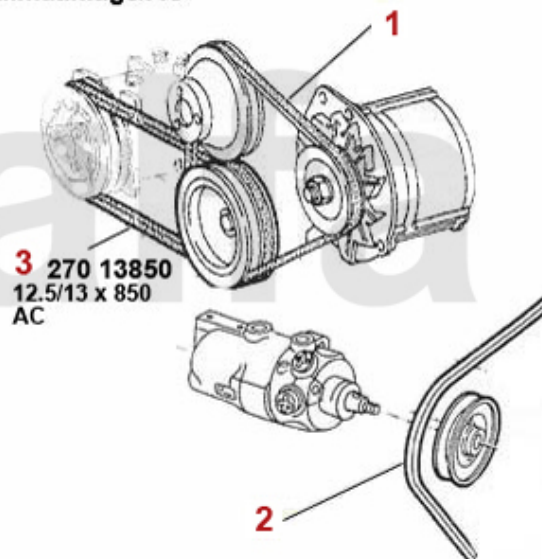

mit/with
Klimaanlage/AC