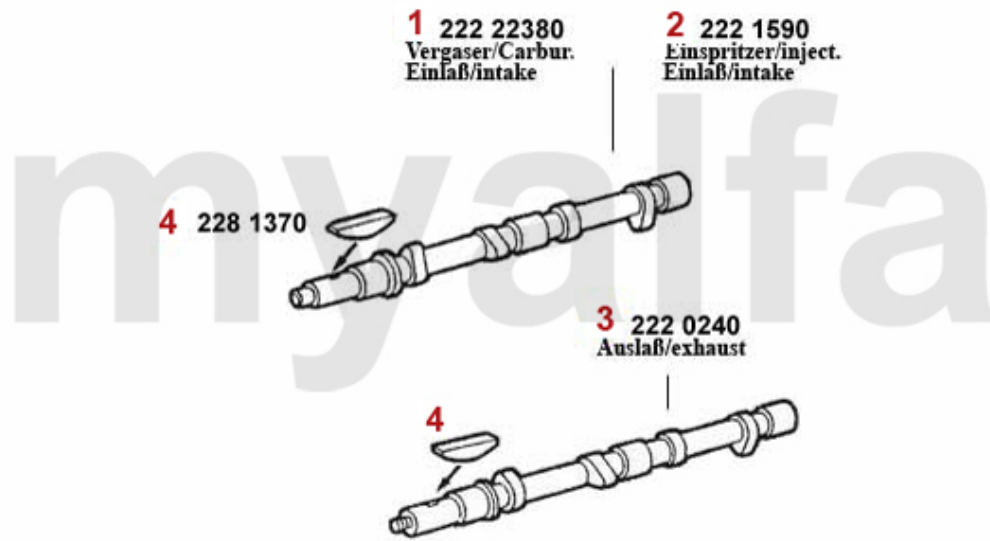

Motorlager/Enginemount 75 2.0/2.4 TD

1 2802387 OE. 60522668 ENGINE MOUNT ALFETTA/GULIETTA, 6,75,90 TD

SEK565.55

Nockenwelle/Camshaft 75 1.6/1.8/2.0/IE

1 22222380 Nockenwelle (Einlass) 75, Spider '90 (115),Alfetta, Giulietta 1.6/1.8 Vergaser