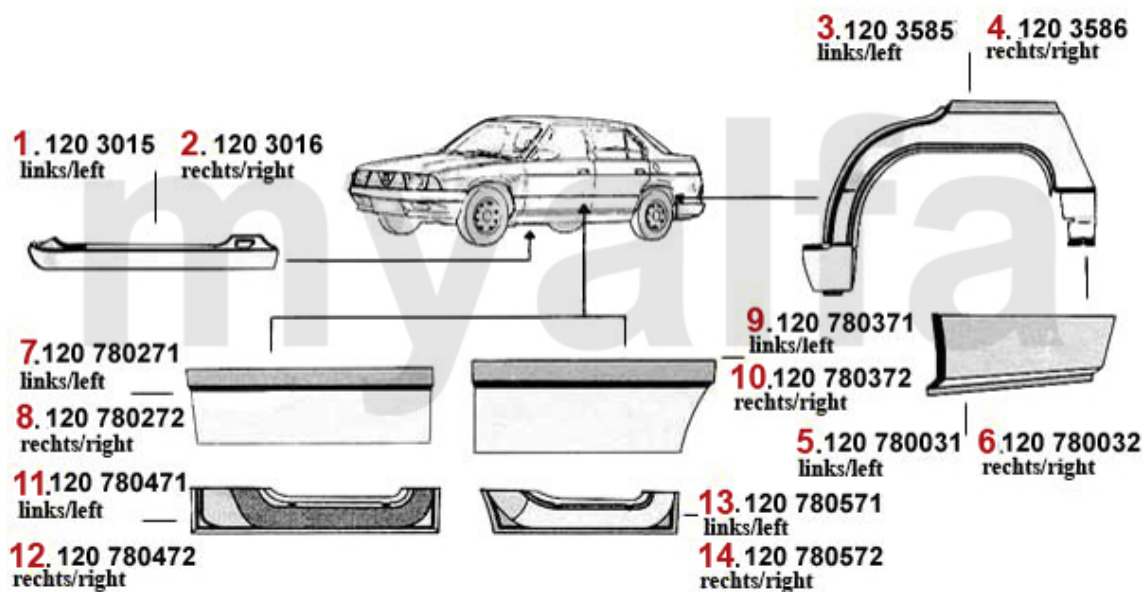

# Reparaturbleche/Repair Panels 75

1	1203015	LEFT ROCKER PANEL 75	On request
2	1203016	RIGHT ROCKER PANEL 75	On request
3	1203585	REAR WHEEL ARCH 75 LEFT	SEK757.85
4	1203586	REAR WHEEL ARCH 75 RIGHT	SEK757.85
5	12080031	Anschlußblech links 75	On request
6	12080032	Anschlußblech rechts 75	On request
7	12080271	OUTER LEFT DOOR PANEL 75	SEK437.20
8	12080272	OUTER RIGHT DOOR PANEL 75	SEK437.20
9	12080371	Türblech außen HL 75	SEK263.49
10	12080372	Türblech außen HR 75	On request
11	12080471	FRONT LEFT DOOR BUTTOM PANEL 75	SEK263.49
12	12080472	FRONT RIGHT DOOR BUTTOM PANEL 75	SEK263.49
13	12080571	REAR LEFT DOOR BOTTOM REPAIR PANEL 75	SEK437.20
14	12080572	REAR RIGHT DOOR BOTTOM REPAIR PANEL 75	SEK437.20