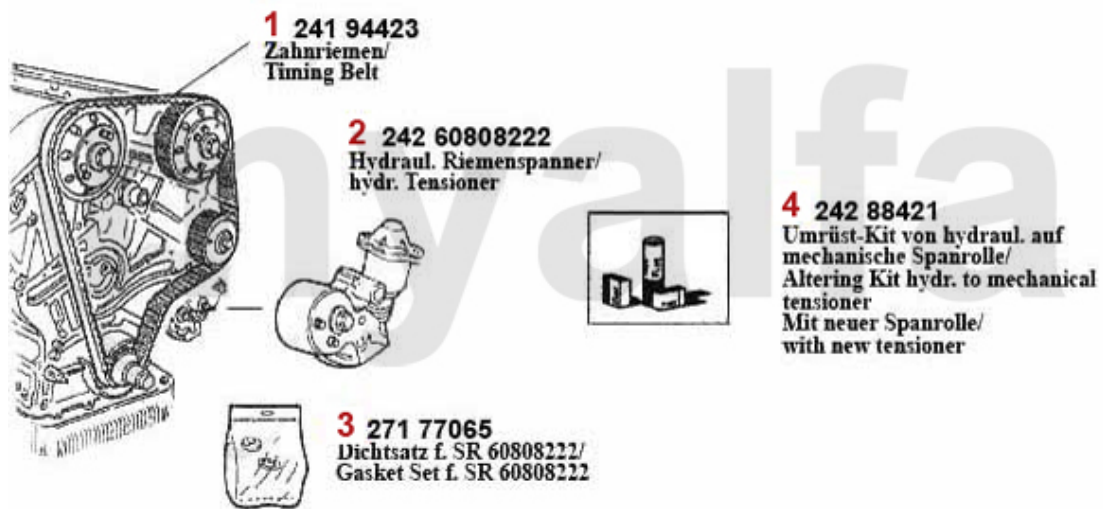

Zahnriemen/Timing Belt 75 2.5/3.0 V6

1	24194423	OE. 60562106 Timing Belt	SEK542.24
2	24208222	Belttensioner hydraulic 75, 155, RZ, SZ,164, GTV6	On request
3	27177065	OE. 60777065 GASKET SET FOR HYDRAULIC BELTSTRETCHER 6-CYL.	SEK454.68
4	24288421	ALTERING KIT TIMING BELT TENSIONER HYDRAULIC TO	SEK2,203.63