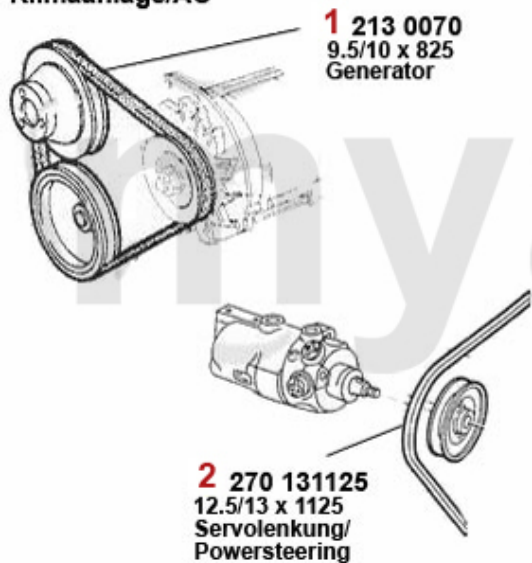

Keilriemen/V-Belt 75 2.0 TS

ohne/without
Klimaanlage/AC