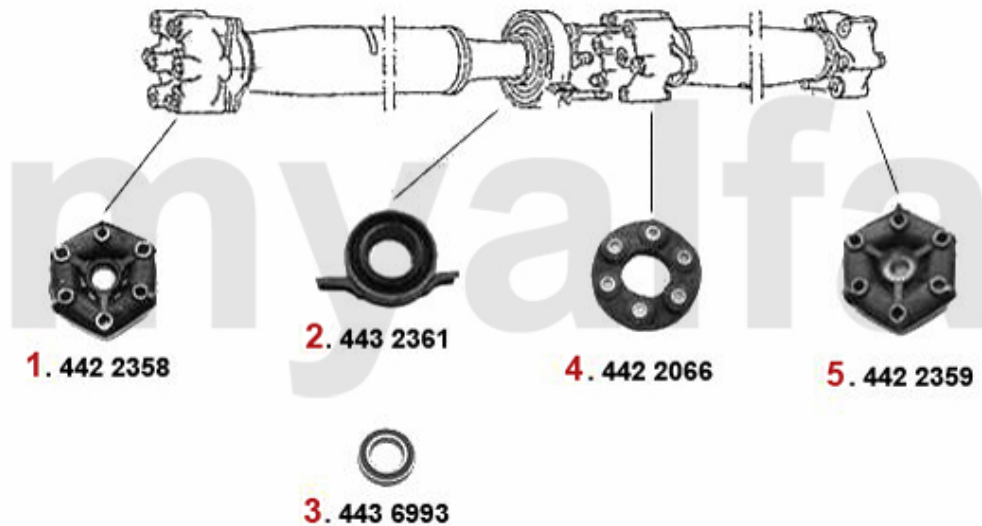

Antriebswelle/Driveshaft 75 2.5/3.0 V6

1	4422358	Front Flex disc GTV6, 75, 90 2500-3000 OE. 60518193	SEK2,320.32
2	4432361	OE. 60522599 DRIVE SHAFT SUPPORT 116 6-Cyl.	SEK757.85
3	4436993	OE. 60506993 BEARING FOR PROPSHAFT SUPPORT 116 6-CYL.	SEK290.27
4	4422066	OE. 60522066 MIDDLE FLEX DISC GTV6, 75 V6	SEK1,386.39
5	4422359	REAR FLEX DISC GTV6, 75, 90 2500-3000 OE. 60522592	SEK2,320.32