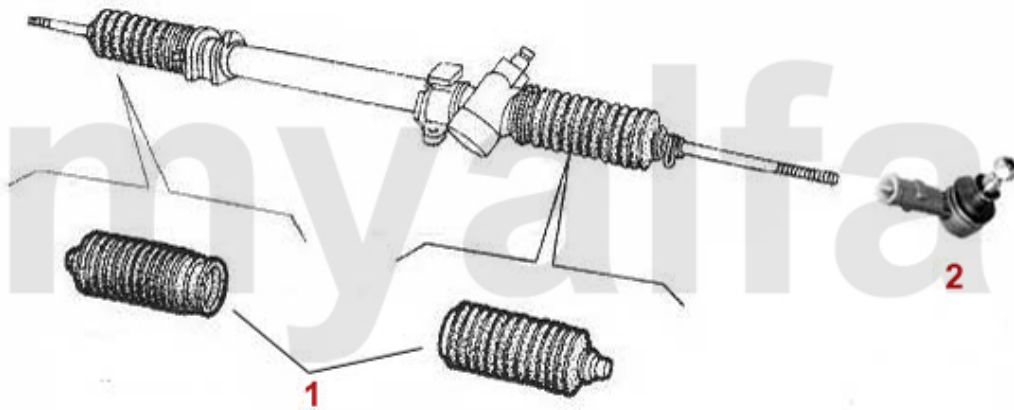

1	5552291	OE. 9943860 STEERING BOOT ZF 116 WITH POWER STEERING	SEK263.49
1	55522911	OE. 60548920 STEERING BOOT SPICA 116 WITHOUT POWER STEERING, 29/37 mm	SEK243.65
2	554180	OE. 60521320 TIE ROD END ALFETTA, GTV6, GIULIETTA, 75, 90, RZ, SZ	SEK332.31