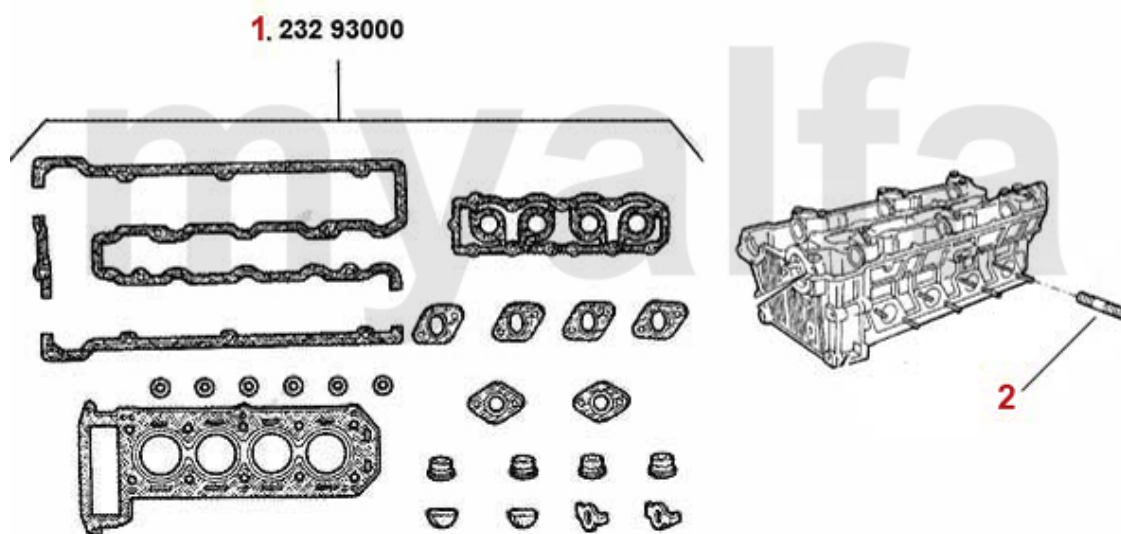

Kopfdichtsatz/Head Set 75 2.0 TS

1 23293000 HEAD GASKET SET REINZ O.E.:60777999

SEK2,320.32

2 2281030 STUD HEAD - EXHAUST 75TS

On request