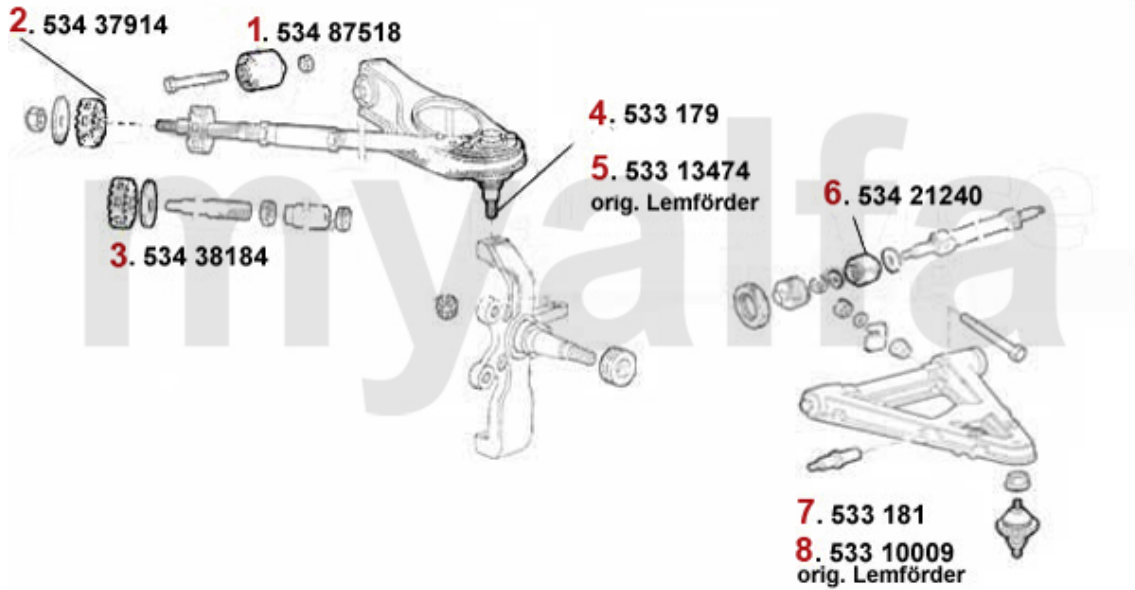

# Aufhängung/Attachment 75 vorne/front

1	53487518	OE. 60521269 FRONT WISHBONE BUSH 75,GTV6 (116) RZ/SZ	SEK138.75
2	53437914	OE. 60521263 RUBBER 75, GTV6 (116)	SEK52.45
2	5340061	Front Strut/Caster Bar Kit of 4 Lipped/Recessed Bushes & 2 Stainless Steel Tubes Note: Sp	SEK815.02
3	53438184	OE. 60521264 RUBBER 75, GTV6	SEK52.45
4	533179	OE. 60728728 UPPER BALL JOINT 116	SEK454.68
5	53313474	OE. 60728429 Front upper ball joint LMI	On request
6	53421240	OE. 60521240 LOWER ARM BUSH 116 FA	SEK485.63
7	533181	OE. 60521236 LOWER BALL JOINT 116	SEK500.19
8	53310009	OE. 60521236/7 LOWER BALL JOINT LEMFÖRDER	On request