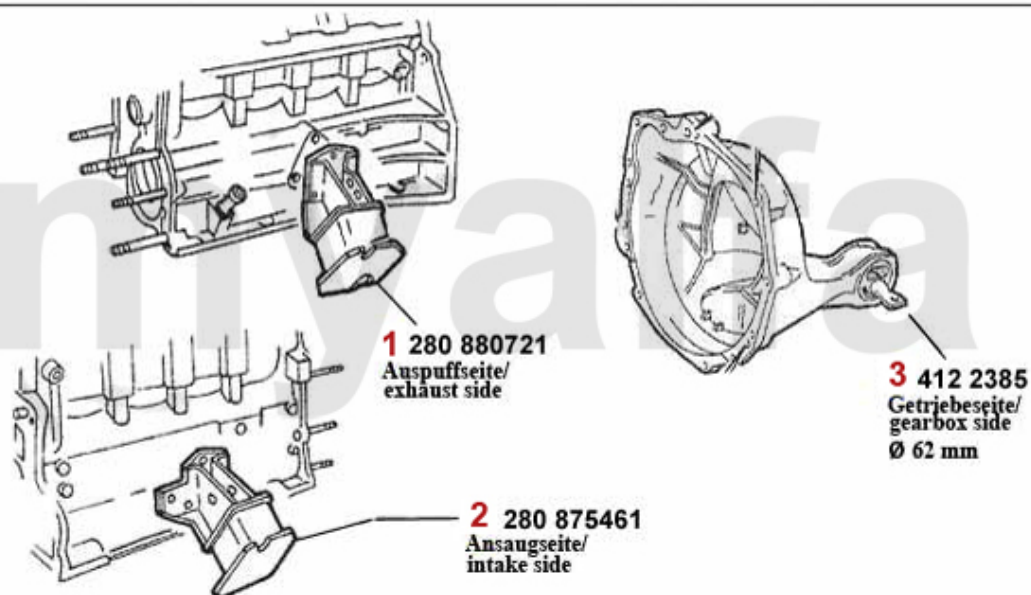

Motorlager/Enginemount 75 2.0 T.S.

1	28080721	OE. 60723675 ENGINE MOUNT LEFT 116 4-CYL.	SEK685.56
2	28075461	OE. 60521085 ENGINE MOUNT RIGHT 116 4-CYL.	SEK685.56
3	4122385	OE. 60522199 ENGINE MOUNT REAR 4 CYL.	SEK378.93