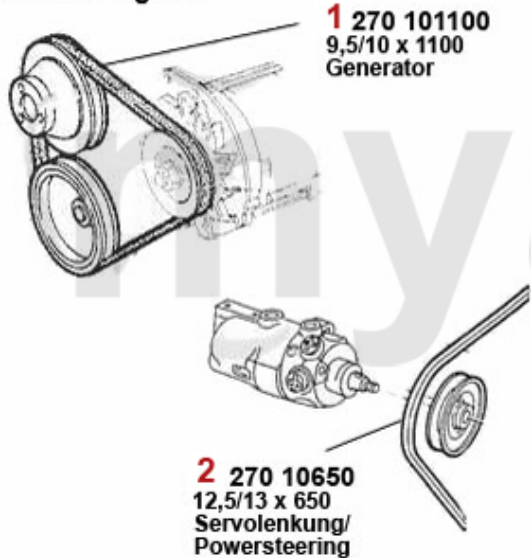

2 27010990 V-BELT POWER STEERING MONTREAL, 9,5 x 990

SEK170.25

3 27013890 OE. 60534863 V-BELT 13x900 AC

SEK191.20

Keilriemen/V-Belt 75 2.0/2.4 TD

ohne/without
Klimaanlage/AC

mit/with
Klimaanlage/AC

1 27001100 V-BELT 9.5x1100 ALFETTA 75,90 2.4 TD