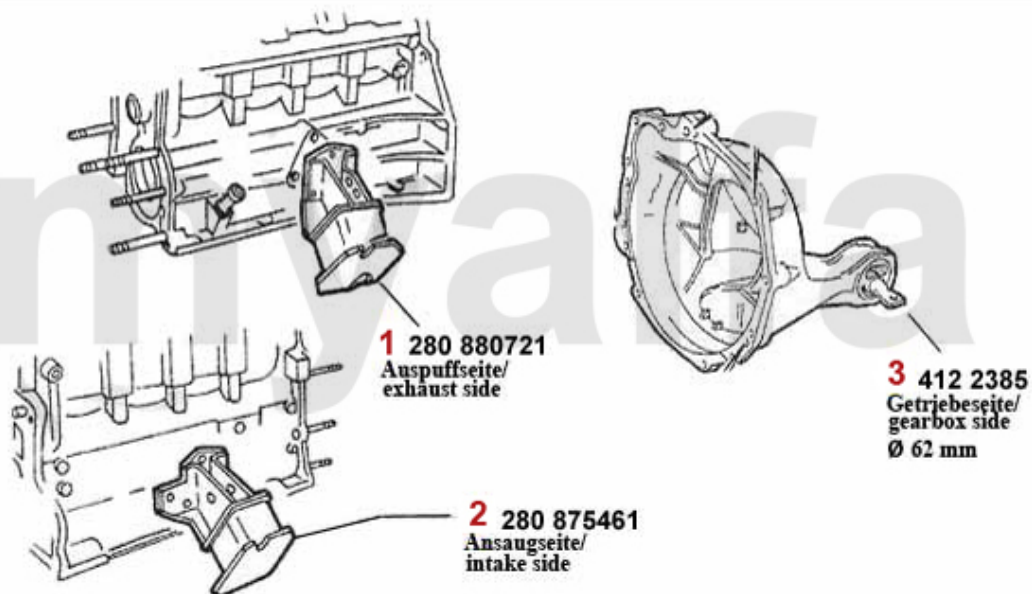

Motorlager/Enginemount 75 1.8 Turbo

1 28080721 OE. 60723675 ENGINE MOUNT LEFT 116 4-CYL.

SEK685.56

2 28075461 OE. 60521085 ENGINE MOUNT RIGHT 116 4-CYL.

SEK685.56

3 4122385 OE. 60522199 ENGINE MOUNT REAR 4 CYL.

SEK378.93