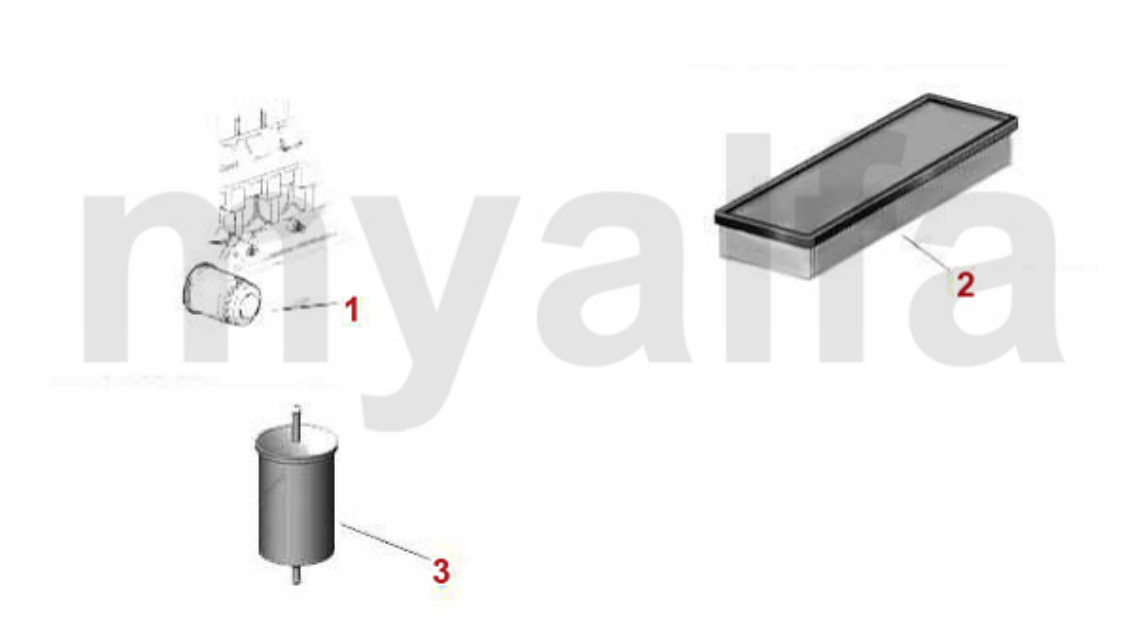

1	291125	OE. 60507080/60808974 OILFILTER	SEK138.75
2	2920150	AIR FILTER SPIDER IE 1986-93/ 75 TS/IE/Turbo	SEK360.33
3	29394	FUEL FILTER 75 2.0 TS LINE FILTER	SEK234.35