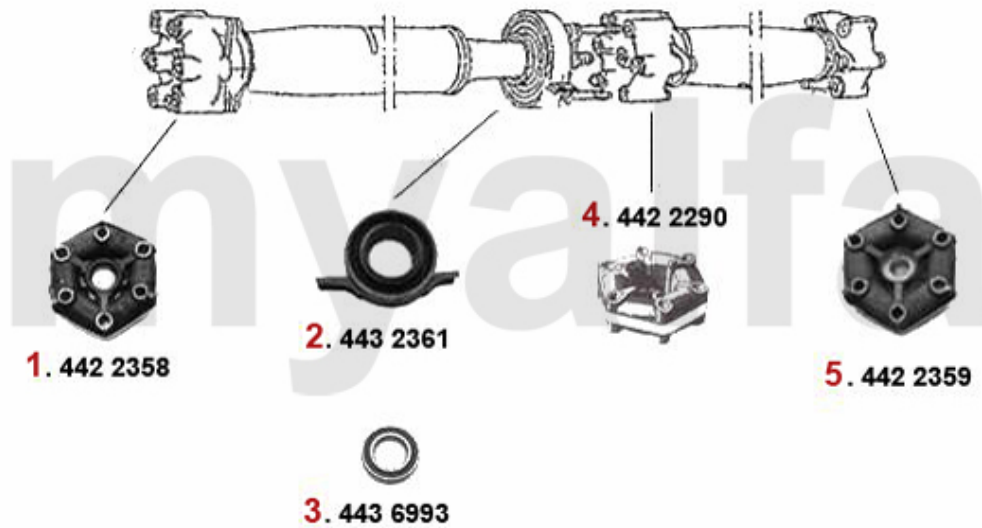

Antriebswelle/Driveshaft 75 2.4 TD

1	4422358	Front Flex disc GTV6, 75, 90 2500-3000 OE. 60518193	SEK2,320.32
2	4432361	OE. 60522599 DRIVE SHAFT SUPPORT 116 6-Cyl.	SEK757.85
3	4436993	OE. 60506993 BEARING FOR PROPSHAFT SUPPORT 116 6-CYL.	SEK290.27
4	4422290	MIDDLE FLEX DISC ALFETTA, GIULIETTA 11.1976 > , 75,90	SEK1,375.85
5	4422359	REAR FLEX DISC GTV6, 75, 90 2500-3000 OE. 60522592	SEK2,320.32