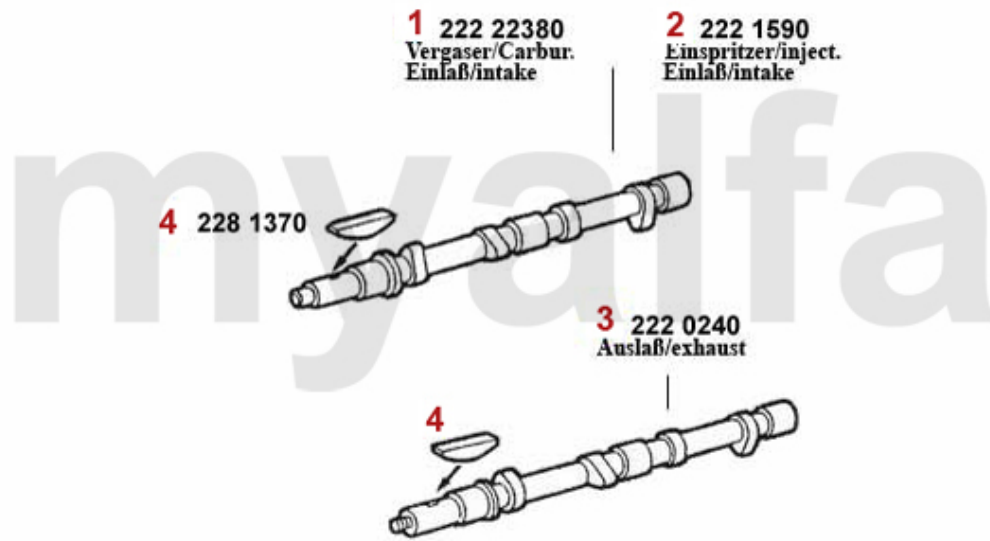

Motorlager/Enginemount 75 2.0/2.4 TD

1 2802387 OE. 60522668 ENGINE MOUNT ALFETTA/GULIETTA, 6,75,90 TD

SEK565.55

Nockenwelle/Camshaft 75 1.6/1.8/2.0/IE

1 22222380 Nockenwelle (Einlass) 75, Spider '90 (115),Alfetta, Giulietta 1.6/1.8
Vergaser