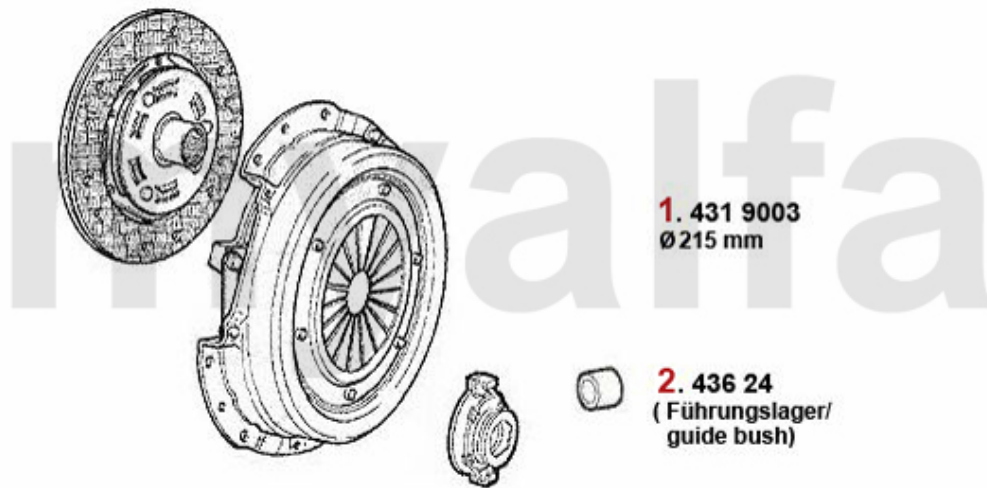

Kupplungs-Kit/Clutch Set 75 2.0 TD

1. 431 9003
Ø215 mm

2. 436 24
(Führungslager/
guide bush)

1	4319003	CLUTCH KIT, ALFETTA, GULIETTA,75, GTV (116), 1.6/1.8/2.0/IE/TS/TD 1974-1992	SEK4,069.26
2	43624	OE. 60522024 NEEDLE BEARING	SEK523.50