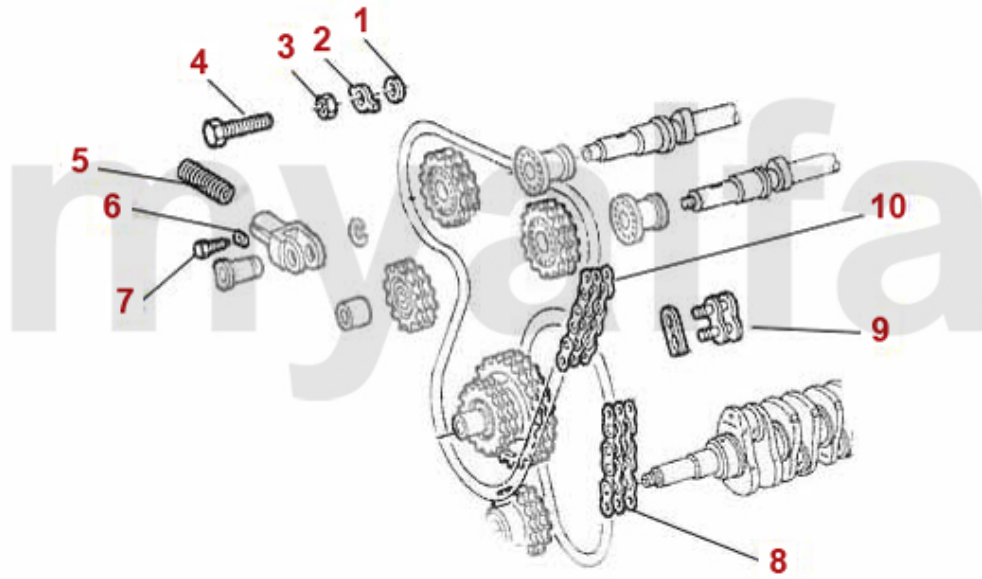

Steuerkette/Timing Chain 75 2.0 TS

1	2421220	WASHER TIMING CHAIN SPROCKET	On request
2	2281230	TAB WASHER CAMSHAFT	SEK29.14
3	2421210	NUT TIMING CHAIN SPROCKET	SEK25.67
4	2280980	SAFETY SCREW CAMSHAFT	SEK40.79
5	24113313	OE. 60513313 Spring	SEK62.99
6	2421000	CHAIN TENSIONER LOCKING BLOCK	SEK64.10
7	2421010	CHAIN TENSIONER SCREW	SEK80.48
8	2410470R	TIMING CHAIN 1300 -2000 SHORT IWIS RACING	SEK676.27
8	2410470	BOTTOM TIMING CHAIN 1300-2000 WITHOUT LINK	SEK320.65
8	2410470I	TIMING CHAIN IWIS 1300-2000 SHORT ENDLESS	SEK553.89
9	2410480	TIMING CHAIN LINK	SEK87.41
10	24113301	OE. 60513301 TIMING CHAIN TS	SEK931.57