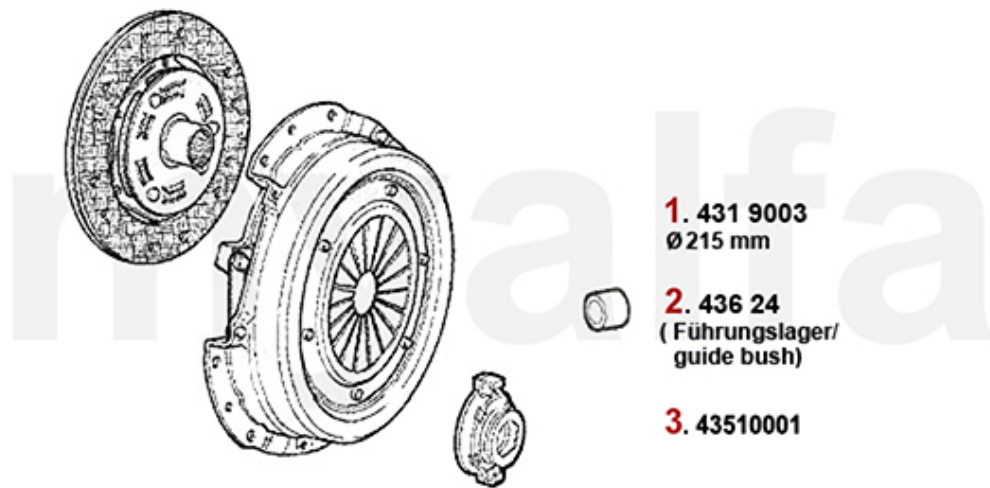

Kupplungs-Kit/Clutch Set 75 1.8/IE

1. 431 9003
Ø 215 mm

2. 436 24
(Führungslager/
guide bush)

3. 43510001

1	4319003	CLUTCH KIT, ALFETTA, GIULIETTA,75, GTV (116), 1.6/1.8/2.0/IE/TS/TD 1974-1992	SEK4,069.26
2	43624	OE. 60522024 NEEDLE BEARING	SEK523.50
3	43510001	RELEASE BEARING ALFETTA/ GIULIETTA, 75, 90, GTV 2.0 116	SEK804.47