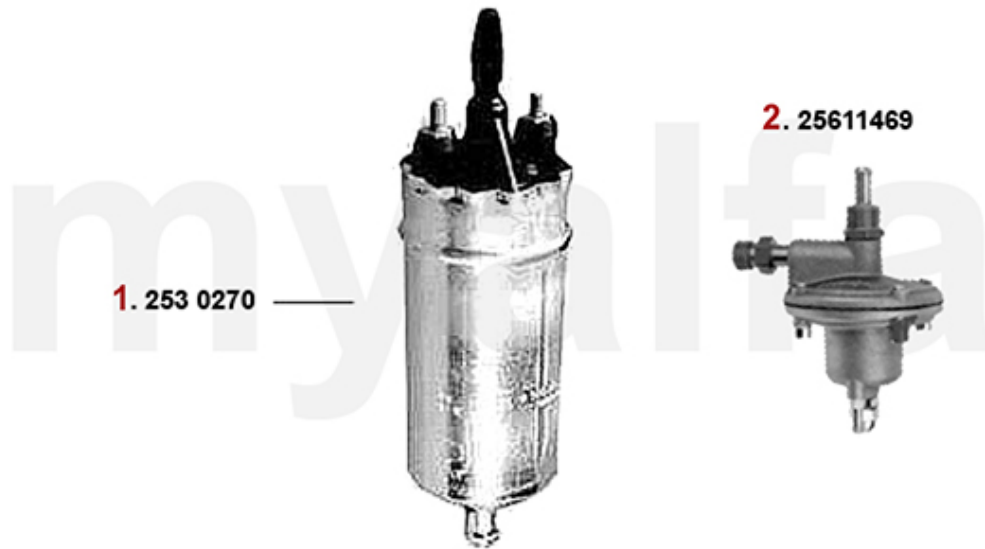

On request

2 27010650 Keilriemen 9.5x650 75 2.0/2.4 TD Servopumpe

SEK120.16

3 27013700 V-BELT 12.5x700 FOR A/C COMPRESSOR 75 2.0/2.4 TD

SEK232.55

1	2533046	FUEL PUMP (116) CARB. 1980>	SEK641.30
2	2530270	ELECTRICAL FUEL PUMP SPIDER 2000 IE 1986-93, ALFA 75 IE	SEK1,690.67
3	2580190	CONNECTION PIECE FUEL SENDER / FUEL PUMP SPIDER 1987 UP TO 1993 INJECTION MODEL, 75 4-CYLINDER IE	SEK285.69

1	2530270	ELECTRICAL FUEL PUMP SPIDER 2000 IE 1986-93, ALFA 75 IE	SEK1,690.67
2	2580190	CONNECTION PIECE FUEL SENDER / FUEL PUMP SPIDER 1987 UP TO 1993 INJECTION MODEL, 75 4-CYLINDER IE	SEK285.69

Kraftstoffpumpe/Fuel Pump 75 2.5/3.0 V6