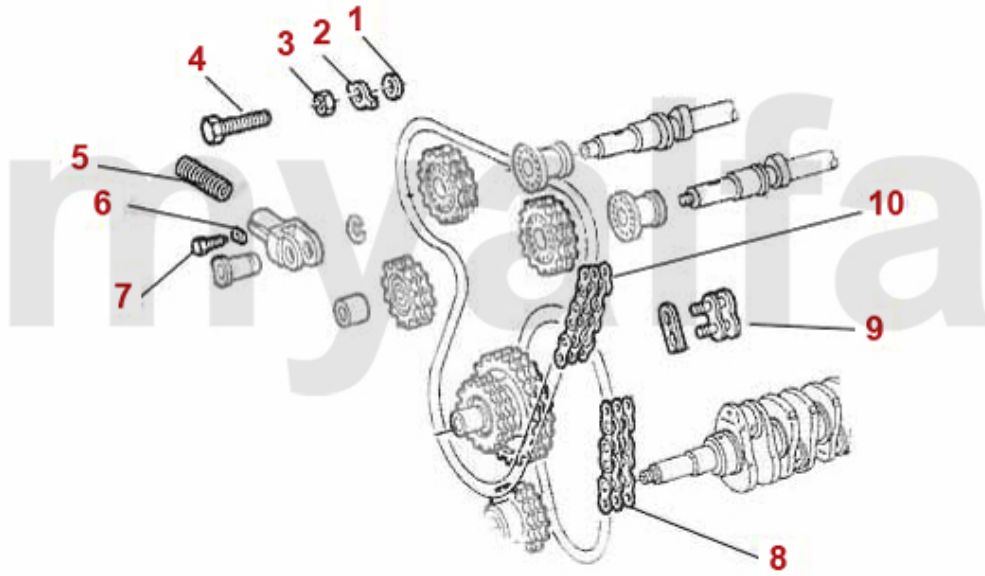

Steuerkette 75 1.8 Turbo

1	2421220	WASHER TIMING CHAIN SPROCKET	On request
2	2281230	TAB WASHER CAMSHAFT	SEK29.14
3	2421210	NUT TIMING CHAIN SPROCKET	SEK25.67
4	2280980	SAFETY SCREW CAMSHAFT	SEK40.79
5	2421200	CHAIN TENSIONER SPRING	SEK86.30
6	2421000	CHAIN TENSIONER LOCKING BLOCK	SEK64.10
7	2421010	CHAIN TENSIONER SCREW	SEK80.48
8	2410470R	TIMING CHAIN 1300 -2000 SHORT IWIS RACING	SEK676.27
8	2410470	BOTTOM TIMING CHAIN 1300-2000 WITHOUT LINK	SEK320.65
8	2410470I	TIMING CHAIN IWIS 1300-2000 SHORT ENDLESS	SEK553.89
9	2410480	TIMING CHAIN LINK	SEK87.41
10	2410460R	TIMING CHAIN 1750/2000 IWIS RACING	SEK1,107.64
10	2410460I	TIMING CHAIN IWIS 1750-2000 WITH LINK	SEK1,037.71
10	2410460	TOP TIMING CHAIN 1750-2000 WITH LINK	SEK496.73