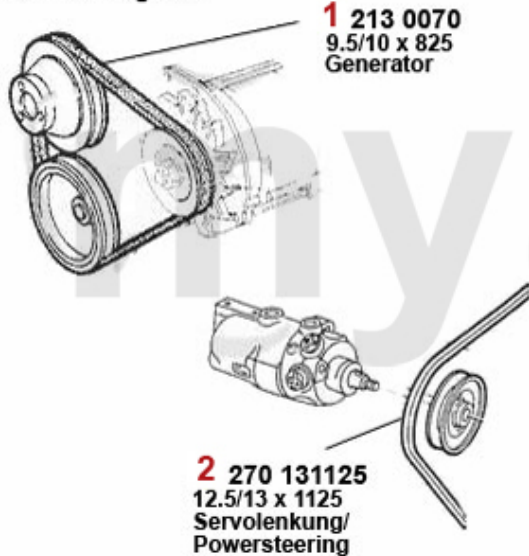

Keilriemen/V-Belt 75 2.0 TS

ohne/without
Klimaanlage/AC