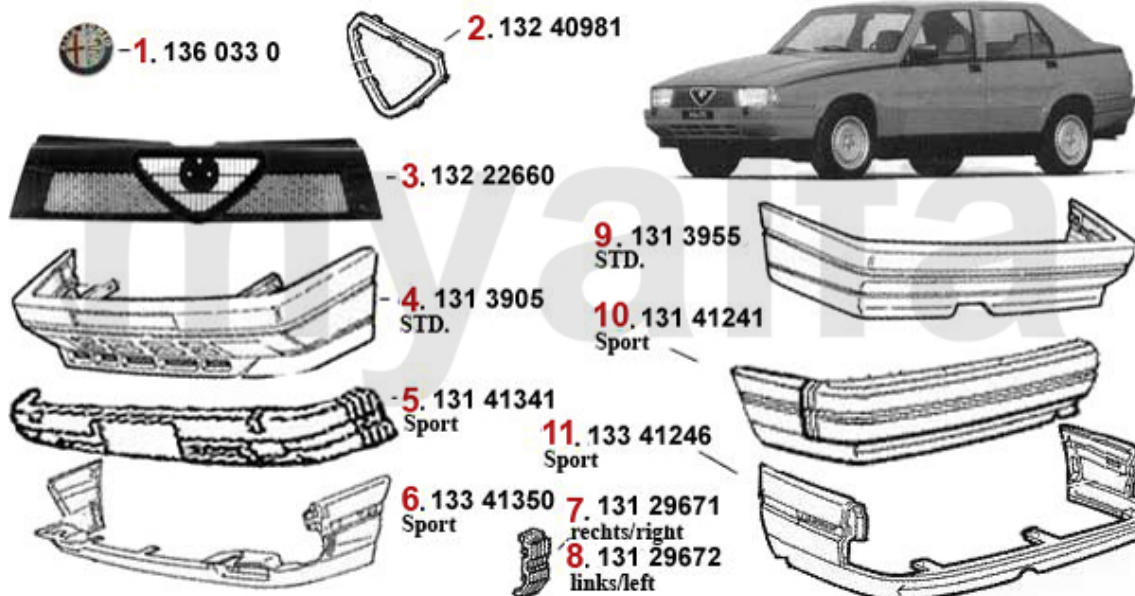

# Reparaturbleche/Repair Panels 75

1	1203015	LEFT ROCKER PANEL 75	On request
2	1203016	RIGHT ROCKER PANEL 75	On request
3	1203585	REAR WHEEL ARCH 75 LEFT	SEK757.85
4	1203586	REAR WHEEL ARCH 75 RIGHT	SEK757.85
5	12080031	Anschlußblech links 75	On request
6	12080032	Anschlußblech rechts 75	On request
7	12080271	OUTER LEFT DOOR PANEL 75	SEK437.20
8	12080272	OUTER RIGHT DOOR PANEL 75	SEK437.20
9	12080371	Türblech außen HL 75	SEK263.49
10	12080372	Türblech außen HR 75	On request
11	12080471	FRONT LEFT DOOR BUTTOM PANEL 75	SEK263.49
12	12080472	FRONT RIGHT DOOR BUTTOM PANEL 75	SEK263.49
13	12080571	REAR LEFT DOOR BOTTOM REPAIR PANEL 75	SEK437.20
14	12080572	REAR RIGHT DOOR BOTTOM REPAIR PANEL 75	SEK437.20