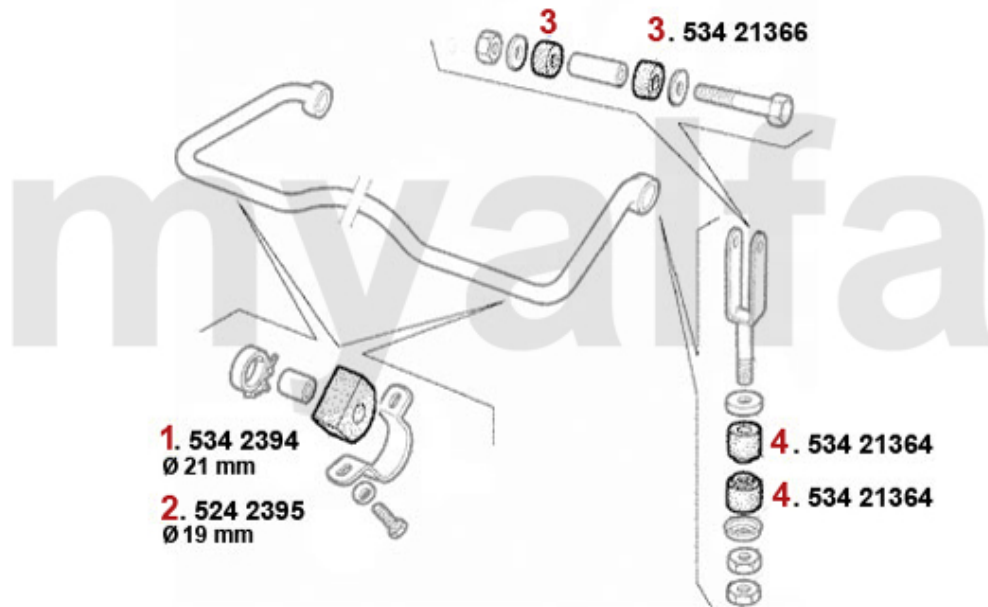

Stabilisator hinten/Stabilizer rear 75

1	5342394	SET ANTI-ROLL BAR RUBBER REAR ALFETTA,GIULIETTA, 75 (21mm)	SEK343.96
2	5242395	SET ANTI-ROLL BAR RUBBER REAR 75 1.6-1.8 ie (19mm) SUPERFLEX	SEK309.00
3	53421366	OE. 60521366 STABILIZER BUSH 75 ,90, ALFETTA, GTV6 (116), GIULIETTA	SEK71.18
4	53421364	OE. 60521364 TIE ROD BUSH ALFETTA, GIULIETTA, GTV6 (116), 75	SEK45.51