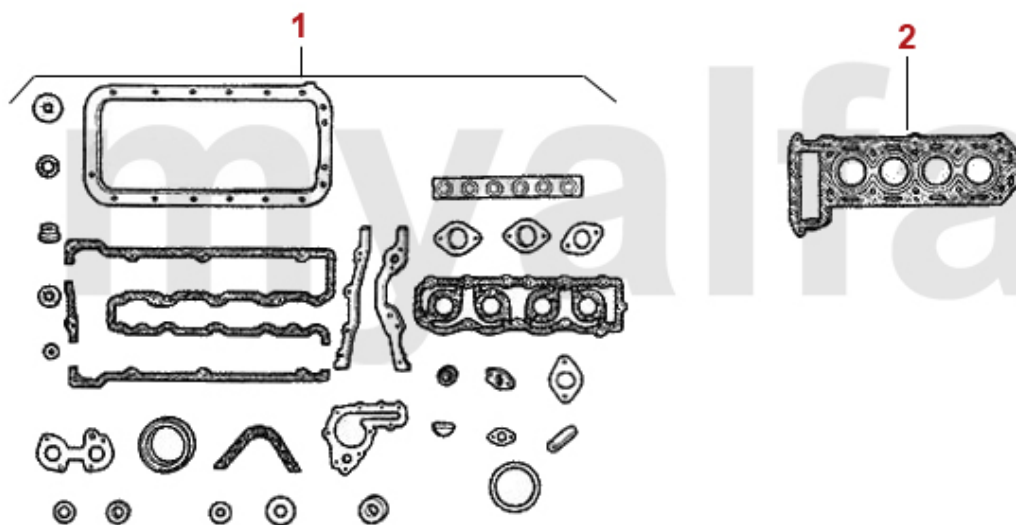

Motordichtsatz/Full Set 75 2.0 TS

---

1 2315801 *MOTOR GASKET REINZ FULL SET 75 2.0 TS 8V*

SEK3,439.61

2 2331040 *OE: 60560916 HEAD GASKET TS*

SEK810.30