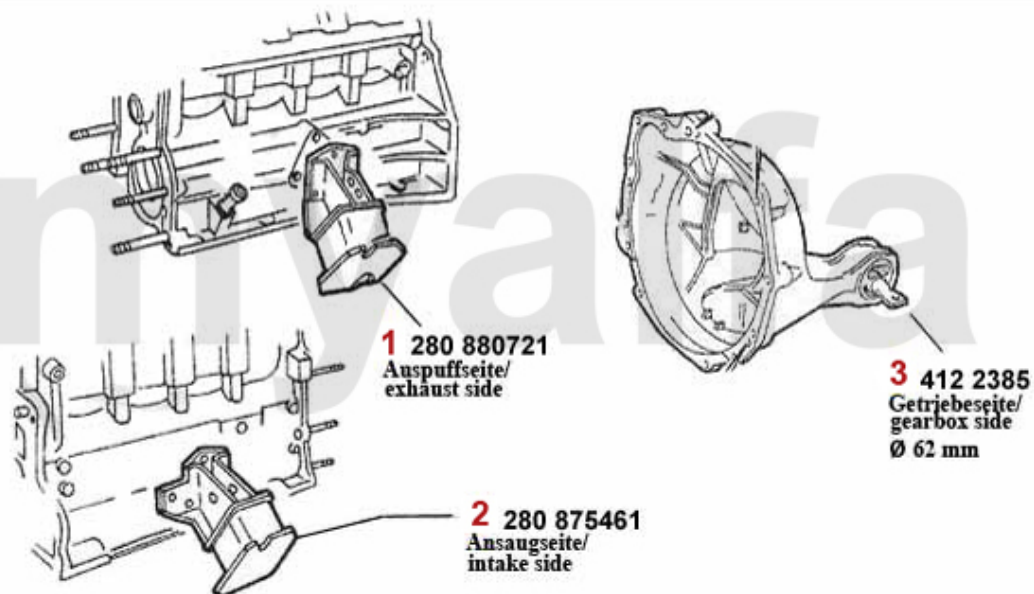

Motorlager/Enginemount 75 1.8 Turbo

1	28080721	OE. 60723675 ENGINE MOUNT LEFT 116 4-CYL.	SEK685.56
2	28075461	OE. 60521085 ENGINE MOUNT RIGHT 116 4-CYL.	SEK685.56
3	4122385	OE. 60522199 ENGINE MOUNT REAR 4 CYL.	SEK378.93