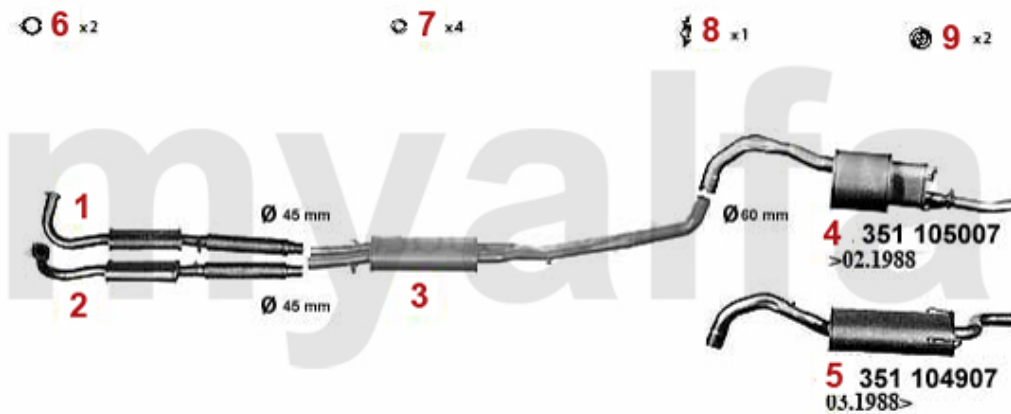

Abgasanlage/Exhaust System 75 V6

75 2.5/3.0 V6, ohne/without Kat.

1985-92

1	33205203	OE. 60522108 FRONT MUFFLER right	SEK2,284.10
2	33205213	OE. 60522109 FRONT MUFFLER left	SEK2,284.10
3	34104506	OE. 60530030 MIDDLE SILENCER	SEK2,622.24
4	35105007	OE. 60530487 REAR SILENCER 75	SEK1,853.84
5	35104907	OE. 60528964 REAR SILENCER 75 1.8 TURBO, 2.5/3.0 V6	SEK2,320.32
6	38094406	OE. 60522123 GASKET GTV6, 75/90 V6	SEK75.90
7	38091011	OE. 60521386 RUBBER RING	SEK26.78
8	38091024	OE. 60521407 EXHAUST RUBBER MOUNT	SEK54.81