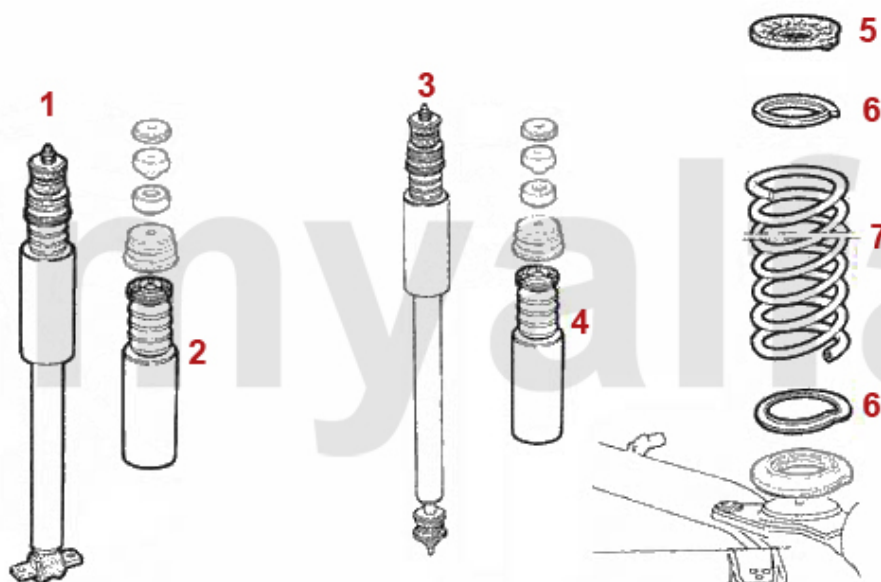

1	51170574	OE. 60530037 SHOCK ABSORBER	On request
1	51106621	OE. 60530037 SHOCK ABSORBER BILSTEIN B4	On request
1	5122570	KONI YELLOW FRONT 116 FROM 1985>	SEK1,456.32
1	51261175	SHOCKABSORBER BILSTEIN SPORT B6 75 FR. FA	SEK1,980.93
2	5199021	OE. 60523071 BOOT	On request
3	51170575	OE. 60533045 REAR SHOCK ABSORBER	SEK1,457.43
3	51106622	OE. 60533045 SHOCK ABSORBER BILSTEIN B4	On request
3	5122571	KONI YELLOW REAR AXLE 116 FROM 1985>	SEK1,456.32
3	51261176	SHOCKABSORBER BILSTEIN SPORT B6 REAR AXLE	SEK1,980.93
4	5199022	OE. 60533047 BOOT	On request
5	51921363	REAR SPRING UPPER RUBBER OE. 60521363	SEK178.43
6	51821362	METAL SEAT REAR SPRING LOWER / UPPER Alfetta / GT/V 4/6 / 75	SEK103.79
7	51448545	OE. 60533715 REAR SPRING 116	SEK1,118.19
7	5164120	REAR SPORT SPRINGS 30 MM LOWER 75, GTV (116)	SEK2,447.41
8	51921364	REAR SPRING LOWER RUBBER OE. 60701036	SEK221.58