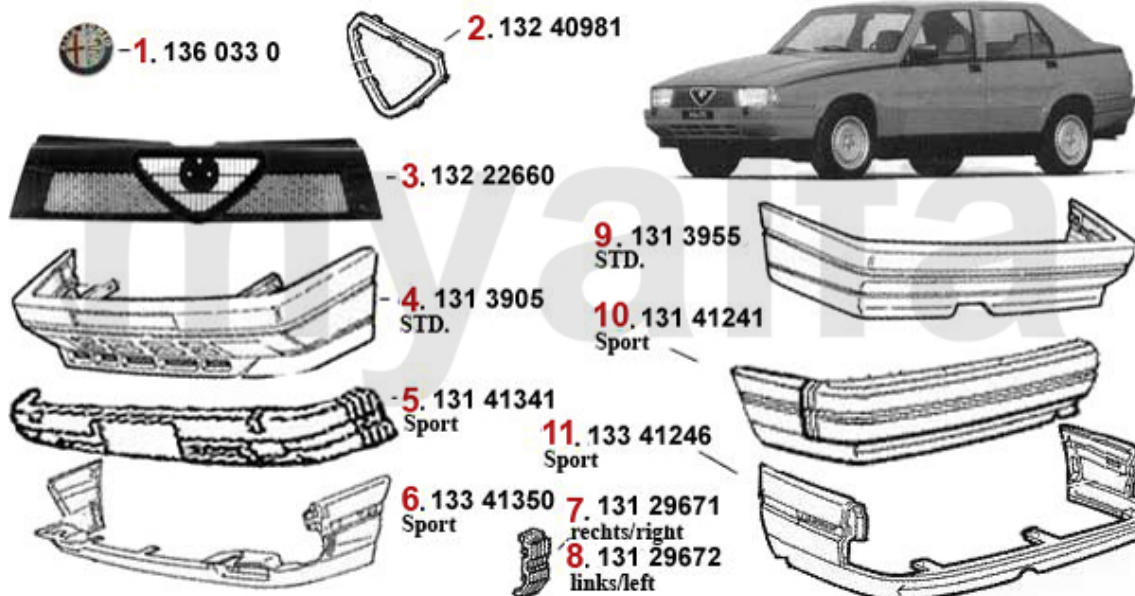

Stoßstangen/Bumpers 75

1	1360330	BADGE 75 mm ALFA ROMEO	SEK430.82
1	1360290	EMBLEM COVER 75MM SELF-ADHESIVE	SEK208.68
3	13222660	Kühlergrill 75 (grundiert)	SEK804.47
4	1313905	Stoßfänger vorne 75	On request
5	13141341	Stoßfänger 75 vorne (Sport)	On request
6	13341350	Spoiler 75 vorne (Sport) kompl.	SEK5,012.48
7	13129671	OE. 60529671 Shield f. Bumper	On request
8	13129672	OE. 60529672 Shield f. Bumper	On request
9	1313955	REAR BUMPER 75	SEK3,529.38
10	13141241	Stoßfänger 75 hinten (Sport) kompl.	On request
11	13341246	REAR BUMPER SPOILER COMPL. 75	SEK5,849.70