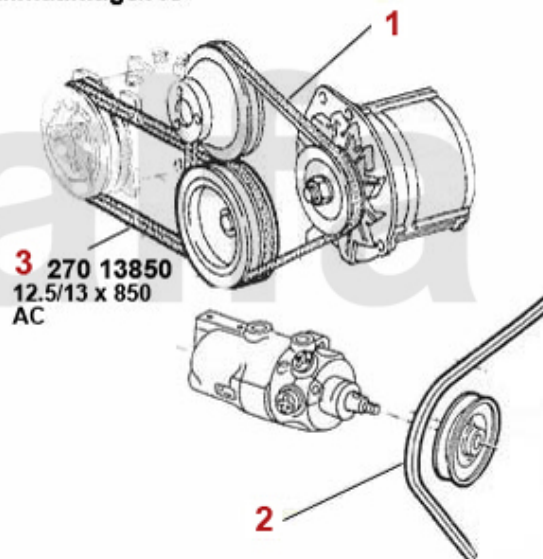

mit/with
Klimaanlage/AC