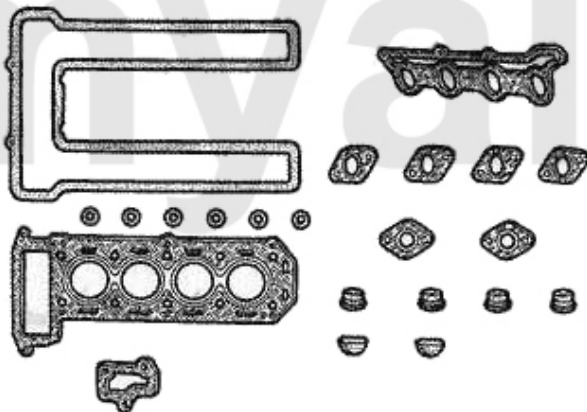

Kopfdichtsatz/Headset 75 1.6/1.8/2.0/IE

Achtung/Attention:

Dichtsatz ohne Kopfdichtung, bitte separat bestellen!/Headset without HEADGASKET, please order seperate!

1. 232 132 0

**1 2321320 HEAD GASKET SET WITHOUT CYLINDER HEAD GASKET
CARBURETTOR FROM 1982 ON**

SEK641.30