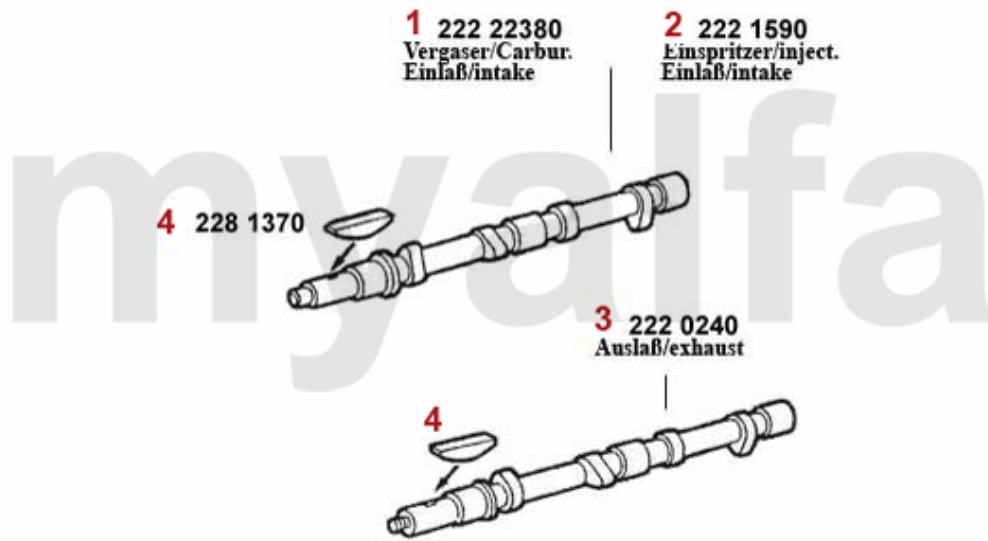

Nockenwelle/Camshaft 75 1.6/1.8/2.0/IE

1	22222380	Nockenwelle (Einlass) 75, Spider '90 (115),Alfetta, Giulietta 1.6/1.8 Vergaser	SEK2,786.66
2	2221590	CAMSHAFT INTAKE SPIDER 1990-93 INJECTION	On request
3	2220240	CAMSHAFT 1750/2000 CARBURETTOR / SPIDER 1990-93 INJECTION EXHAUST ONLY	On request
4	2281370	WEDGE CAMSHAFT	On request