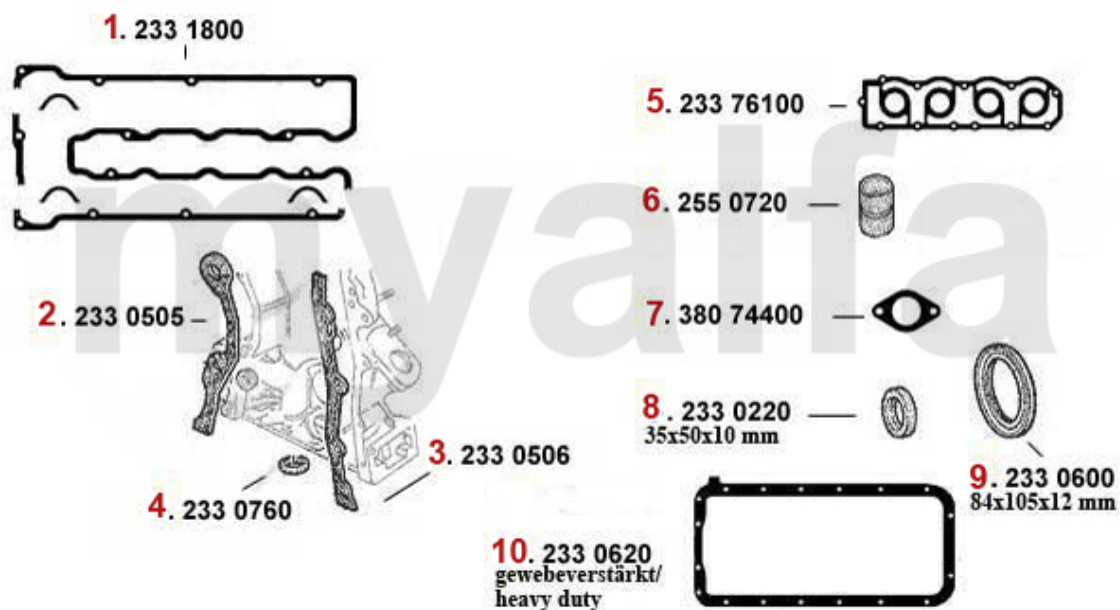

Dichtungen Motor/Gaskets Engine 75 2.0 TS

1	2331800	OE. 60513316 VALVE COVER GASKET SET	SEK515.32
4	2330760	O-RING TIMING COVER 101/105/115/116	SEK57.17
5	23376100	OE. 60558499 GASKET	SEK215.76
6	2550720	HOSE INTAKE MANIFPLD / AIR BOX SPIDER 2000 IE 1990-93	SEK127.65
7	38074400	OE. 60507576 GASKET	SEK72.29
8	2330220	OIL SEAL CRANK SHAFT FRONT 35/50/10	SEK110.72
9	2330600	OIL SEAL CRANK SHAFT REAR 84/105/12 SPIDER IE 1990-93 ORIGINAL QUALITY	SEK406.95
10	2330620	UPPER SUMP GASKET WITH SILICONE STRIP	SEK378.93