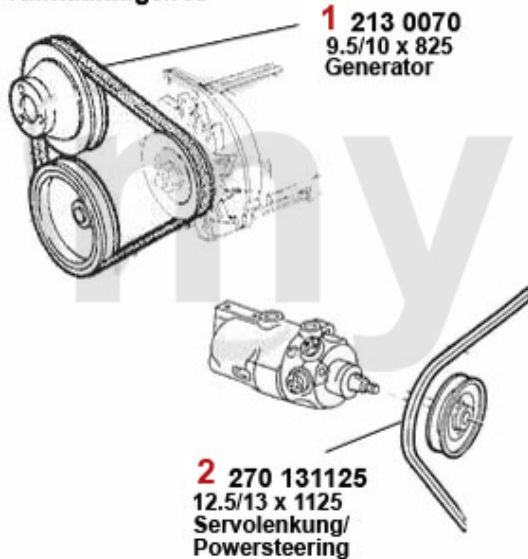

Keilriemen/V-Belt 75 1.8 Turbo

ohne/without
Klimaanlage/AC