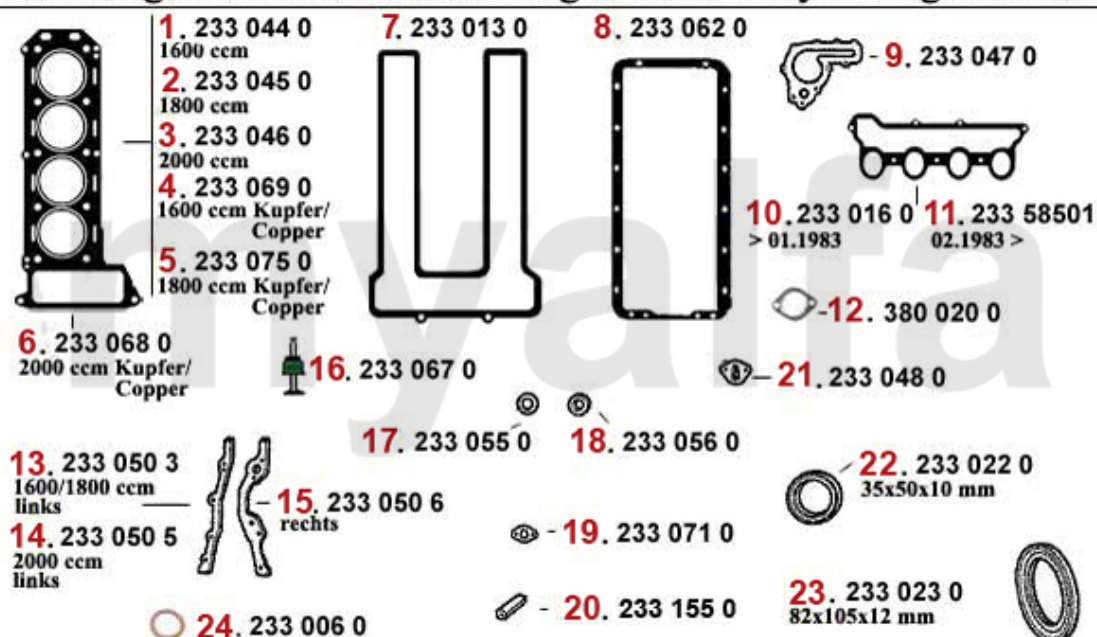

Dichtungen Motor/Gaskets Engine 116 4-Cyl. Vergaser/Carb.

1	2330440	HEAD GASKET 1600 REINZ BEST QUALITY	SEK581.78
2	2330450	HEAD GASKET 1750 REINZ BEST QUALITY	SEK553.89
3	2330460	HEAD GASKET 2000 REINZ BEST QUALITY	SEK647.13
4	2330690	HEAD GASKET 1600 COPPER - 1.85 MM	SEK832.50
6	2330680	HEAD GASKET 2000 COPPER - 1,85MM	SEK832.50
7	2330130	CAM COVER GASKET WITH SILICONE STRIP	SEK306.64
7	2330650	VALVE COVER GASKET REINZ (2mm)	SEK442.47
8	2330620	UPPER SUMP GASKET WITH SILICONE STRIP	SEK378.93
9	2330470	WATERPUMP GASKET - 105, 115, 101 1600 - FOR MECHNICAL REV-COUNTER	SEK66.46
10	2330160	INTAKE MANIFOLD GASKET 1600-2000 CARBURETTOR MODELS FROM 1968 ON	SEK158.59
11	23358501	INTAKE MANIFOLD GASKET SPIDER 1600 1990-93	SEK220.34
12	3800200	GASKET CYLINDER HEAD / EXHAUST MANIFOLD	SEK43.15
16	2330670	VALVE SEAL reinforced inlet/black	On request
17	2330550	CAM COVER SCREW GASKET ALUMINIUM (SET 2PC) 750/101/102/106/105/116	SEK37.32
18	2330560	CAM COVER SCREW GASKET FIBRE	SEK68.82
19	2330710	GASKET REV COUNTER ALIGNMENT	SEK33.86
20	2331550	MAIN BEARING 'CIGARETTE' OIL SEAL	SEK46.07
21	2330480	PUEL PUMP GASKET	SEK28.03
22	2330220	OIL SEAL CRANK SHAFT FRONT 35/50/10	SEK110.72
23	2330230	OIL SEAL CRANK SHAFT REAR 82/105/12 750/101/105/115/116 UP TO 1989, OEM QUALITY	SEK383.64
24	2330060	SUMP PLUG WASHER SUMP / TRANSMISSION / DIFFERENTIAL	SEK18.59