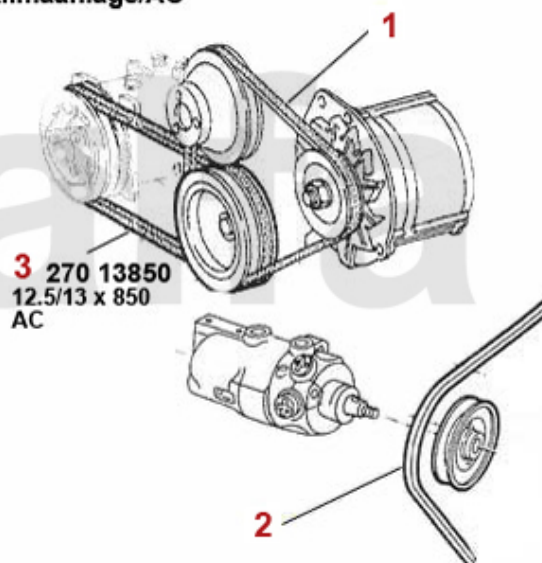

mit/with
Klimaanlage/AC