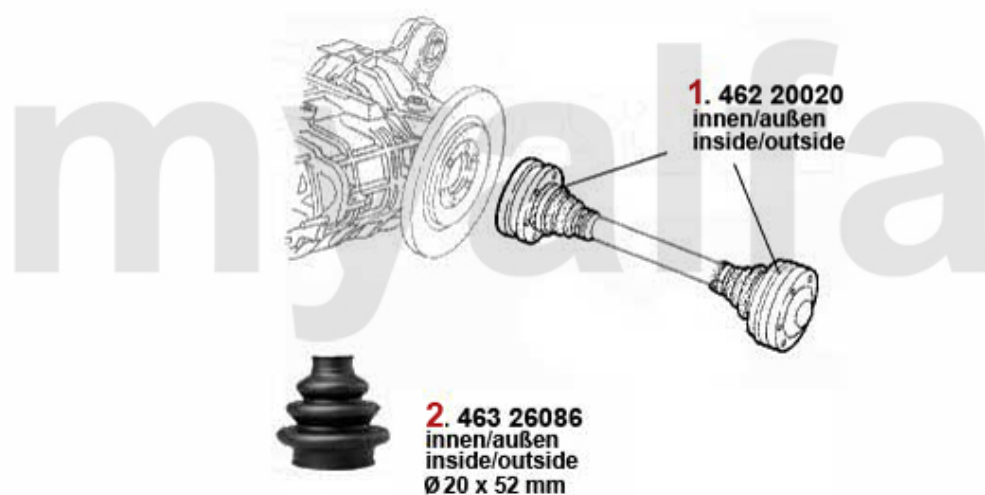

Seitenwelle/Side Shaft 75 2.0 TD

---

1 46220020 INNER/OUTER DRIVESHAFT JOINT 116 4-CYLINDER

SEK1,620.60

2 46326086 OE. 60729242 SIDE SHAFT BOOT SET inside/outside 116-4Cyl.

SEK346.88