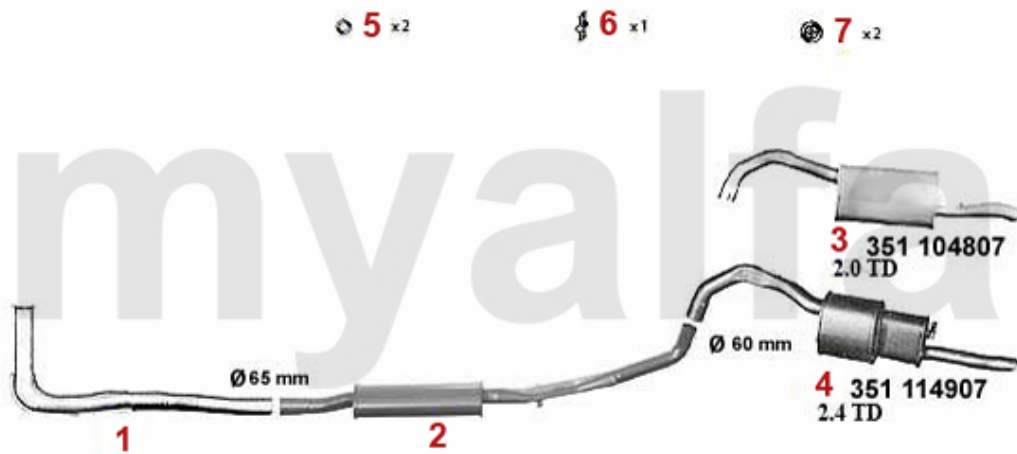

Abgasanlage/Exhaust System 75 TD

75 2.0/2.4 Turbo Diesel

1985-92

1	33104601	OE. 60533569 FRONT MUFFLER	SEK746.20
2	34104606	OE. 60533569 CENTER MUFFLER	SEK2,331.97
3	35104807	OE.60528438 REAR EXHAUST 75 2.0 TD	SEK1,375.85
4	35104907	OE. 60528964 REAR SILENCER 75 1.8 TURBO, 2.5/3.0 V6	SEK2,320.32
5	38091011	OE. 60521386 RUBBER RING	SEK26.78
6	38091024	OE. 60521407 EXHAUST RUBBER MOUNT	SEK54.81
7	38091012	OE. 60573784 RUBBER RING	SEK29.14