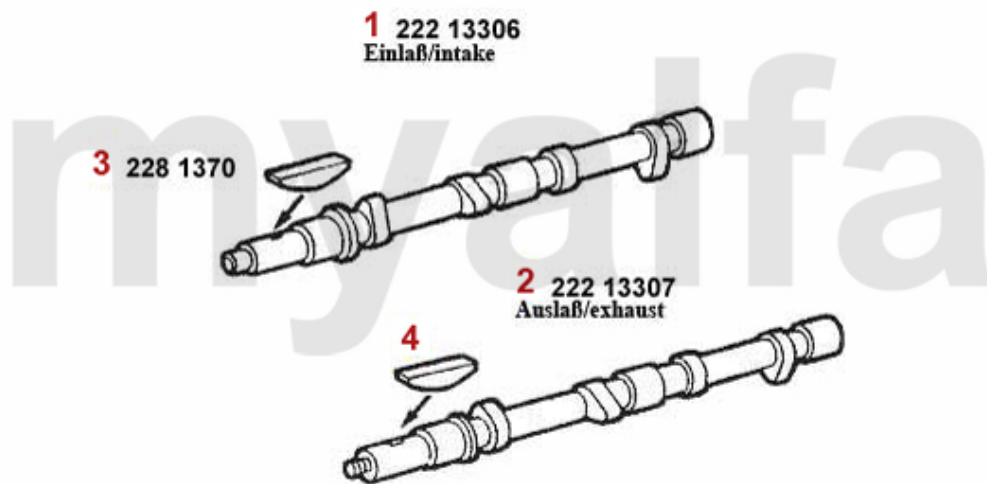

Nockenwelle/Camshaft 75 2.0 TS

1	22213306	Nockenwelle (Einlass) 75,164 Bj. >92 2.0 TS	SEK3,323.06
2	22213307	Camshaft exhaust side 75,164 2.0 TS OE.60513307	On request
3	2281370	WEDGE CAMSHAFT	SEK80.48