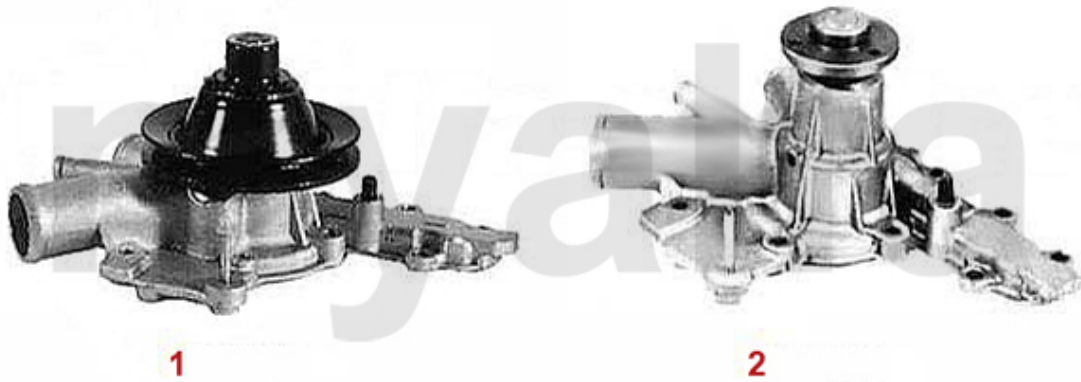

Wasserpumpe/Waterpump 75 1.6/1.8/2.0/IE

1	262510	OE. 60730469/60523035 WATERPUMP 75, ALFETTA, GIULIETTA, GTV (116), WITH PULLEY, WITHOUT REV METER CONNECTION	SEK921.16
2	2620430	WATER PUMP 2000 IE ELECTRIC FAN	SEK1,340.88