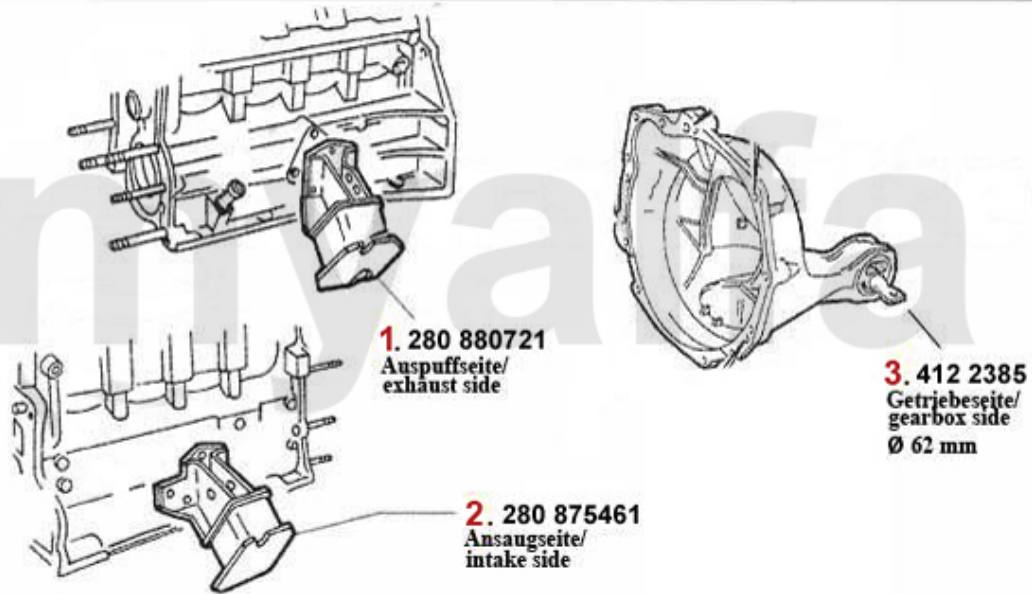

# Motorlager/Enginemount 75 1.6/1.8/2.0/IE

<b>1</b>	<b>28080721</b>	<b>OE. 60723675 ENGINE MOUNT LEFT 116 4-CYL.</b>	<b>SEK685.56</b>
<b>2</b>	<b>28075461</b>	<b>OE. 60521085 ENGINE MOUNT RIGHT 116 4-CYL.</b>	<b>SEK685.56</b>
<b>3</b>	<b>4122385</b>	<b>OE. 60522199 ENGINE MOUNT REAR 4 CYL.</b>	<b>SEK378.93</b>