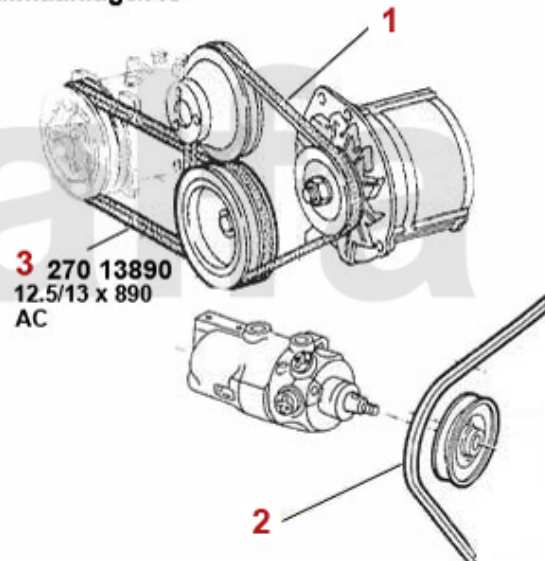

SEK230.88

3 27013850 OE. 60805194 V-BELT

SEK204.10

Keilriemen/V-Belt 75 2.5/3.0 V6

ohne/without
Klimaanlage/AC

mit/with
Klimaanlage/AC

1 27010835 OE. 60518176 V-BELT 10x835/838

SEK127.10