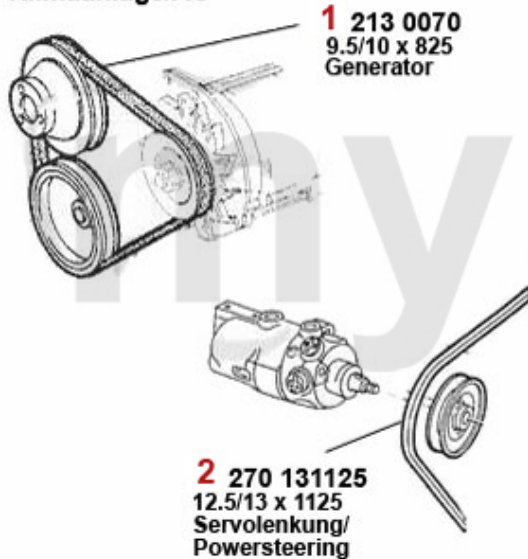

Keilriemen/V-Belt 75 1.6/1.8/2.0/IE

ohne/without
Klimaanlage/AC

mit/with
Klimaanlage/AC

1 2700700 V-BELT 9.5x825

SEK103.79

2 27031125 OE. 60534452 V-BELT

SEK230.88

3 27013850 OE. 60805194 V-BELT

SEK204.10

Keilriemen/V-Belt 75 1.8 Turbo

ohne/without
Klimaanlage/AC

mit/with
Klimaanlage/AC

1 2700700 V-BELT 9.5x825

2 27031125 OE. 60534452 V-BELT

3 27013850 OE. 60805194 V-BELT

SEK103.79