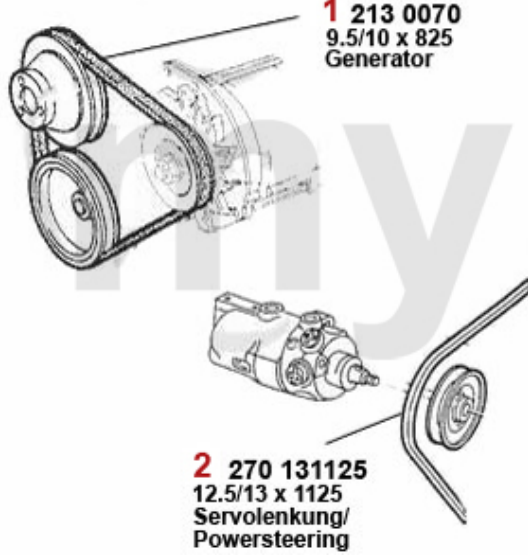

Keilriemen/V-Belt 75 1.6/1.8/2.0/IE

ohne/without
Klimaanlage/AC

mit/with
Klimaanlage/AC

1 2700700 V-BELT 9.5x825

SEK103.79

2 27031125 OE. 60534452 V-BELT

SEK230.88

3 27013850 OE. 60805194 V-BELT