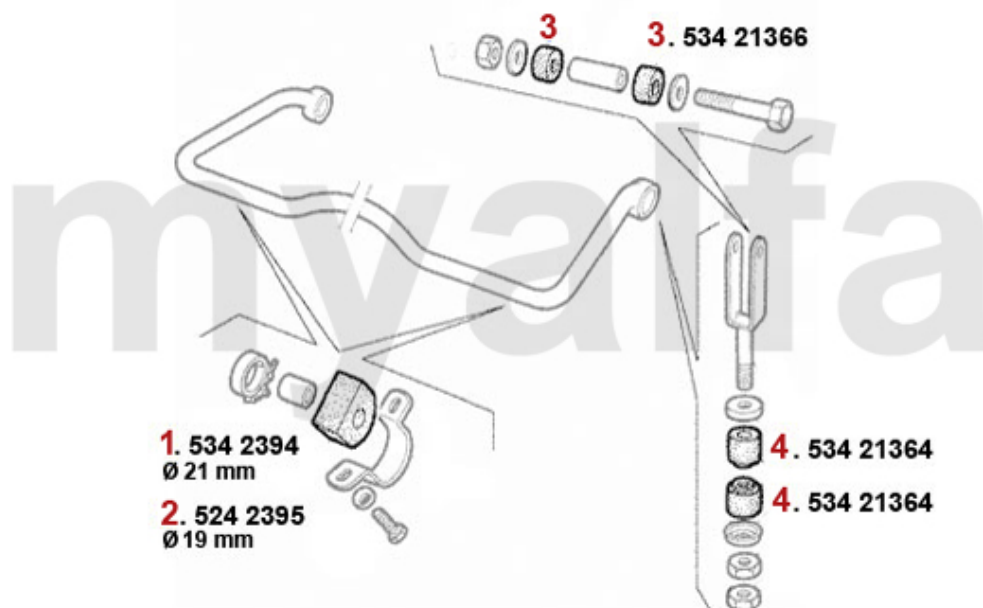

Stabilisator hinten/Stabilizer rear 75

1	5342394	SET ANTI-ROLL BAR RUBBER REAR ALFETTA,GIULIETTA, 75 (21mm)	SEK343.96
2	5242395	SET ANTI-ROLL BAR RUBBER REAR 75 1.6-1.8 ie (19mm) SUPERFLEX	SEK309.00
3	53421366	OE. 60521366 STABILIZER BUSH 75 ,90, ALFETTA, GTV6 (116), GIULIETTA	SEK71.18
4	53421364	OE. 60521364 TIE ROD BUSH ALFETTA, GIULIETTA, GTV6 (116), 75	SEK45.51