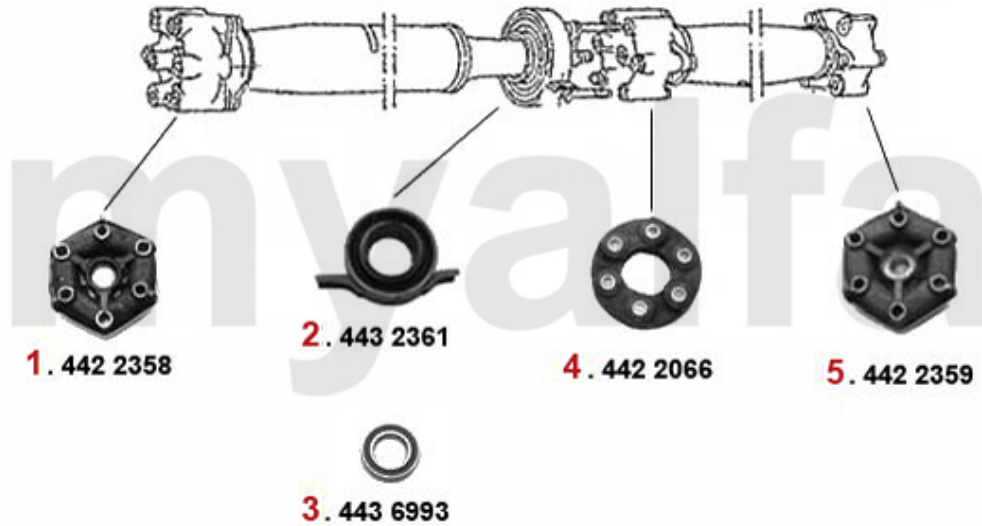

Antriebswelle/Driveshaft 75 1.8 Turbo

1	4422358	Front Flex disc GTV6, 75, 90 2500-3000 OE. 60518193	SEK2,320.32
2	4432361	OE. 60522599 DRIVE SHAFT SUPPORT 116 6-Cyl.	SEK757.85
3	4436993	OE. 60506993 BEARING FOR PROPSHAFT SUPPORT 116 6-CYL.	SEK290.27
4	4422066	OE. 60522066 MIDDLE FLEX DISC GTV6, 75 V6	SEK1,386.39
5	4422359	REAR FLEX DISC GTV6, 75, 90 2500-3000 OE. 60522592	SEK2,320.32