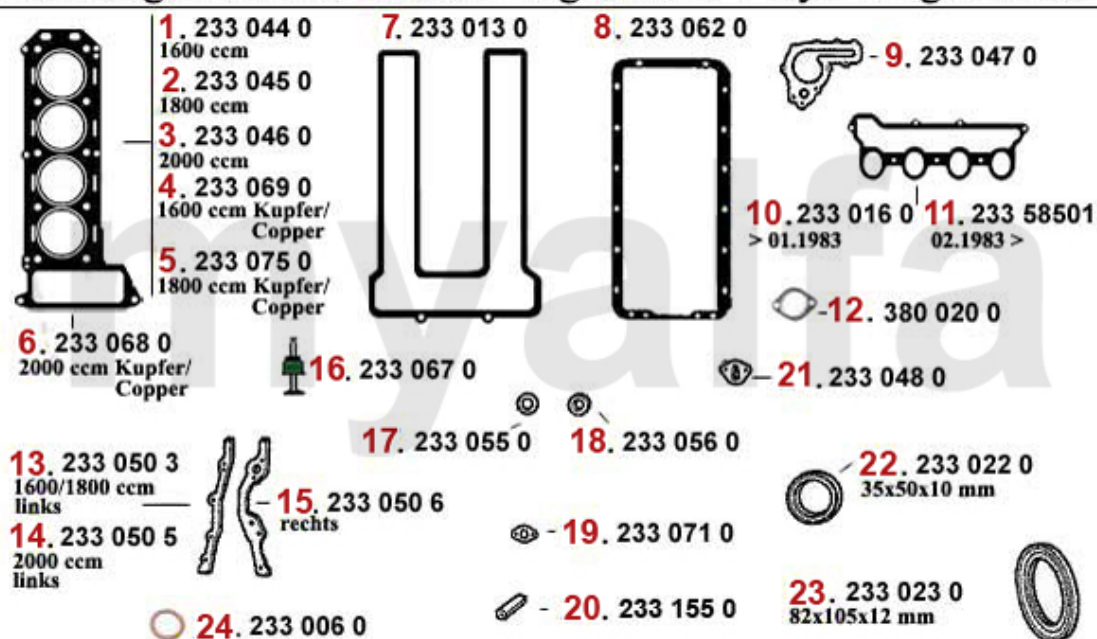

Dichtungen Motor/Gaskets Engine 116 4-Cyl. Vergaser/Carb.

1	2330440	HEAD GASKET 1600 REINZ BEST QUALITY	SEK581.78
2	2330450	HEAD GASKET 1750 REINZ BEST QUALITY	SEK553.89
3	2330460	HEAD GASKET 2000 REINZ BEST QUALITY	SEK647.13
4	2330690	HEAD GASKET 1600 COPPER - 1.85 MM	SEK832.50
6	2330680	HEAD GASKET 2000 COPPER - 1,85MM	SEK832.50
7	2330130	CAM COVER GASKET WITH SILICONE STRIP	SEK306.64
7	2330650	VALVE COVER GASKET REINZ (2mm)	SEK442.47
8	2330620	UPPER SUMP GASKET WITH SILICONE STRIP	SEK378.93
9	2330470	WATERPUMP GASKET - 105, 115, 101 1600 - FOR MECHNICAL REV-COUNTER	SEK66.46
10	2330160	INTAKE MANIFOLD GASKET 1600-2000 CARBURETTOR MODELS FROM 1968 ON	SEK158.59
11	23358501	INTAKE MANIFOLD GASKET SPIDER 1600 1990-93	SEK220.34
12	3800200	GASKET CYLINDER HEAD / EXHAUST MANIFOLD	SEK43.15
16	2330670	VALVE SEAL reinforced inlet/black	On request
17	2330550	CAM COVER SCREW GASKET ALUMINIUM (SET 2PC) 750/101/102/106/105/116	SEK37.32
18	2330560	CAM COVER SCREW GASKET FIBRE	SEK68.82
19	2330710	GASKET REV COUNTER ALIGNMENT	SEK33.86
20	2331550	MAIN BEARING 'CIGARETTE' OIL SEAL	SEK46.07
21	2330480	PUEL PUMP GASKET	SEK28.03
22	2330220	OIL SEAL CRANK SHAFT FRONT 35/50/10	SEK110.72
23	2330230	OIL SEAL CRANK SHAFT REAR 82/105/12 750/101/105/115/116 UP TO 1989, OEM QUALITY	SEK383.64
24	2330060	SUMP PLUG WASHER SUMP / TRANSMISSION / DIFFERENTIAL	SEK18.59