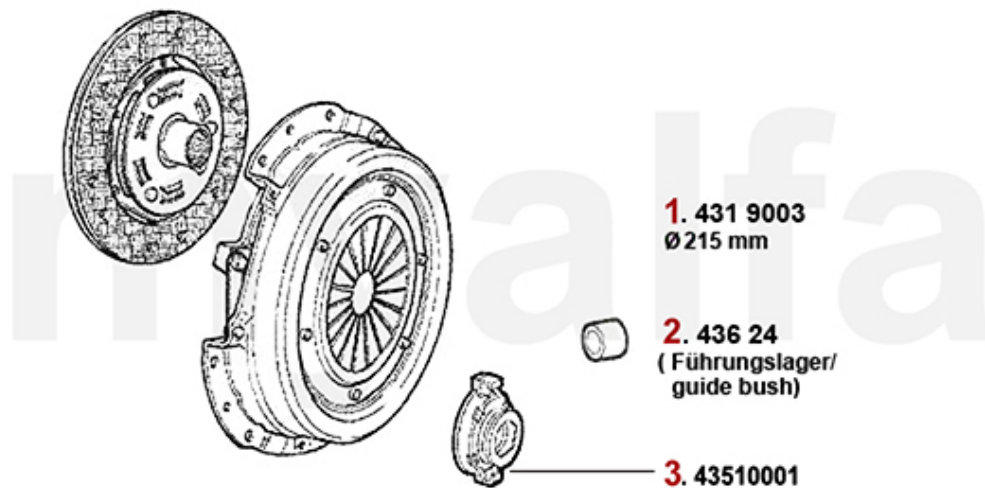

Kupplungs-Kit/Clutch Set 75 2.0 TS

1. 431 9003
Ø 215 mm

2. 436 24
(Führungslager/
guide bush)

3. 43510001

1	4319003	CLUTCH KIT, ALFETTA, GIULIETTA,75, GTV (116), 1.6/1.8/2.0/IE/TS/TD 1974-1992	SEK4,069.26
2	43624	OE. 60522024 NEEDLE BEARING	SEK523.50
3	43510001	RELEASE BEARING ALFETTA/ GIULIETTA, 75, 90, GTV 2.0 116	SEK804.47