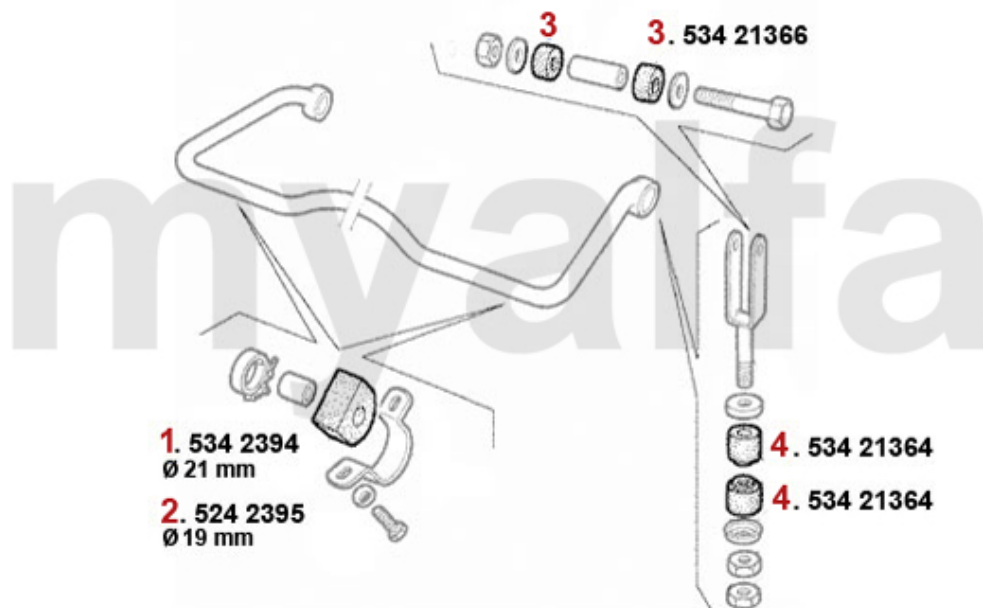

Stabilisator hinten/Stabilizer rear 75

1	5342394	SET ANTI-ROLL BAR RUBBER REAR ALFETTA,GIULIETTA, 75 (21mm)	SEK343.96
2	5242395	SET ANTI-ROLL BAR RUBBER REAR 75 1.6-1.8 ie (19mm) SUPERFLEX	SEK309.00
3	53421366	OE. 60521366 STABILIZER BUSH 75 ,90, ALFETTA, GTV6 (116), GIULIETTA	SEK71.18
4	53421364	OE. 60521364 TIE ROD BUSH ALFETTA, GIULIETTA, GTV6 (116), 75	SEK45.51