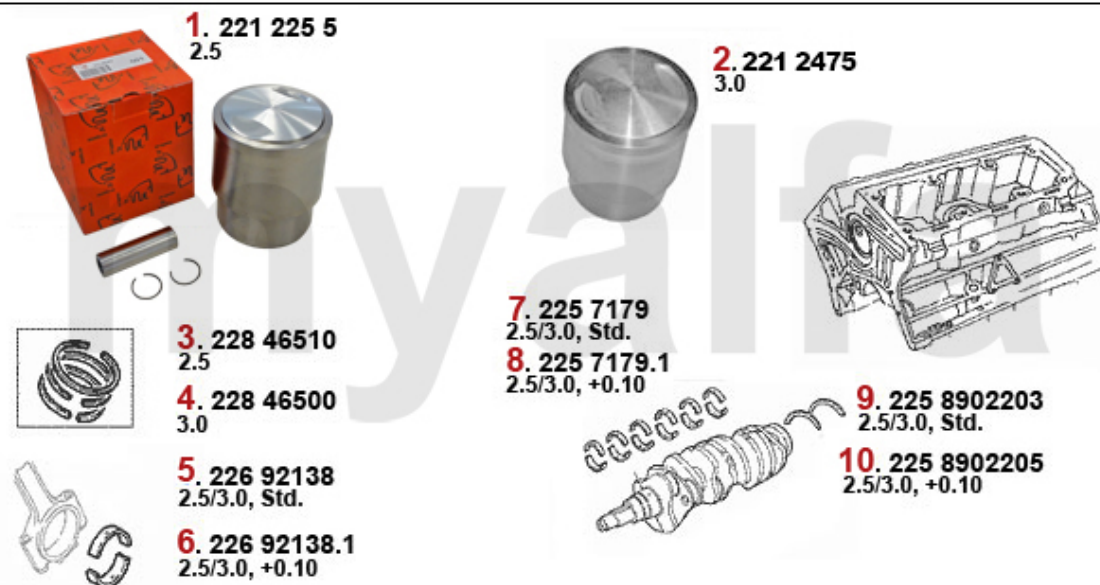

Kolben/Pistons 75 2.5/3.0 V6

1	2212255	PISTON/LINER 2.5 V6, 1980-97, 6, 75, 90, 155, 164, ALFETTA / GTV6	SEK2,069.60
2	2212475	OE. 60778673 PISTON/LINER 3.0 12V, QV DESIGN	SEK1,923.91
3	22846510	OE. 60735980 PISTON RING SET 116 6-Cyl. (FOR 1 PISTON)	SEK465.23
4	22846500	OE. 60777916 PISTON RING SET 3.0 V6 (FOR 1 PISTON) 1.5/1.5/3.5 ¥93	SEK465.23
5	22692138	OE. 60513381 CON BEARING SET STD 6-CYL.	SEK1,154.26
6	226138.1	OE. 60513381/2 ROD BEARING 1st OVERSIZE 6-Cyl.	SEK1,048.26
7	2257179	MAIN BEARING SET STD 6 CYL.	SEK1,164.81
8	2251791	OE.60568884 MAINBEARING SET 1st OVERSIZE 6-Cyl.	SEK1,142.61
9	22502203	SET THRUST WASHER STD V6 OE 60513374	On request
10	22502205	SET THRUST WASHER 0,005 V6 OE 60513374	On request