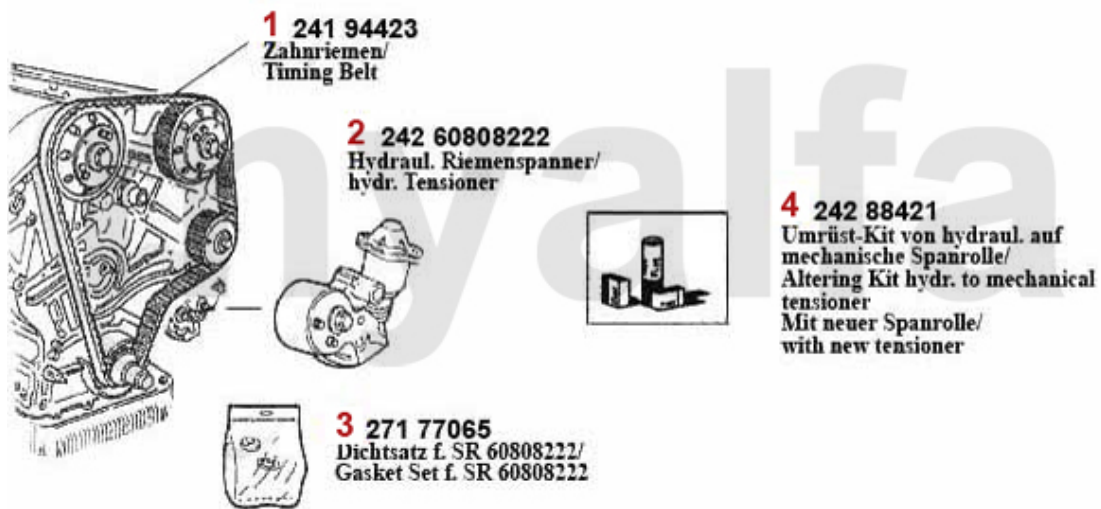

Zahnriemen/Timing Belt 75 2.5/3.0 V6

1	24194423	OE. 60562106 Timing Belt	SEK542.24
2	24208222	Belttensioner hydraulic 75, 155, RZ, SZ,164, GTV6	On request
3	27177065	OE. 60777065 GASKET SET FOR HYDRAULIC BELTSTRETCHER 6-CYL.	SEK454.68
4	24288421	ALTERING KIT TIMING BELT TENSIONER HYDRAULIC TO	SEK2,203.63