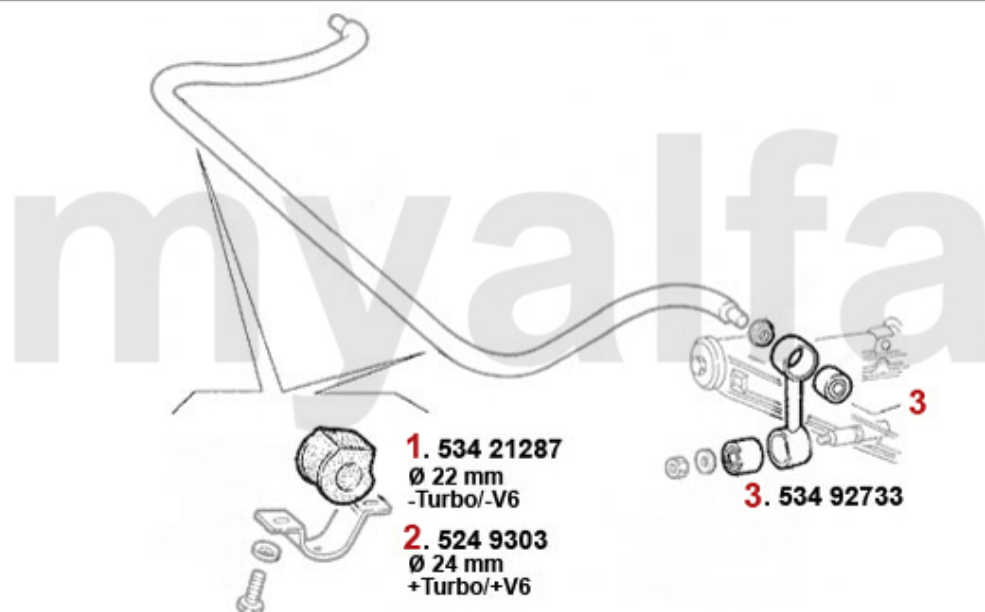

Stabilisator vorne/Stabilizer front 75

1	53421287	ANTI ROLL BAR RUBBER FRONT SET (2) 22MM ALFETTA, GIULIETTA, GTV6, 75	SEK185.37
2	5249303	ANTI-ROLL BAR RUBBER FRONT 24mm 75 3.0 V6 AND TURBO	SEK173.72
3	53492733	FRONT UPPER/LOWER ANTI ROLL BAR DROP LINK BUSH 33 mm,	SEK138.75