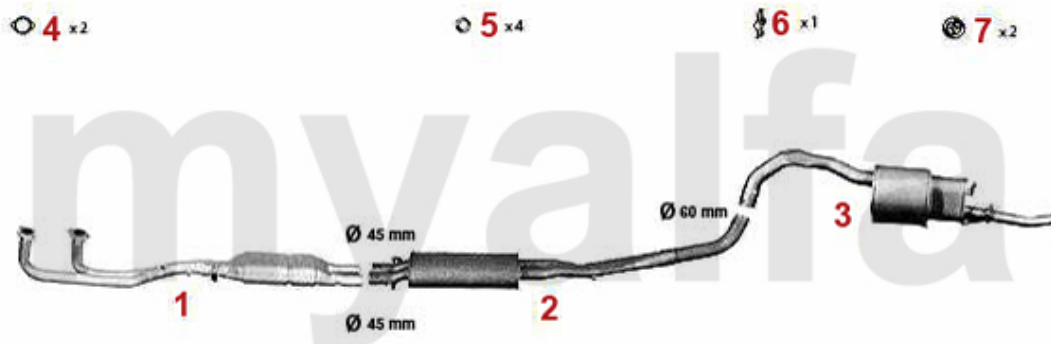

Abgasanlage/Exhaust System 75 2.0 TS KAT

75 KAT. 1.6 i.e. - 1.8/i.e. - 2.0 TWIN SPARK

'87-'92

1	32114833	OE. 60564162 CATALYSATOR 75	On request
2	34104906	OE. 60528963 MIDDLE SILENCER 75 w. CAT.	SEK2,856.59
3	35105007	OE. 60530487 REAR SILENCER 75	SEK1,853.84
4	38094413	OE. 60777697 GASKET	SEK80.48
5	38091011	OE. 60521386 RUBBER RING	SEK26.78
6	38091024	OE. 60521407 EXHAUST RUBBER MOUNT	SEK54.81
7	38091012	OE. 60573784 RUBBER RING	SEK29.14