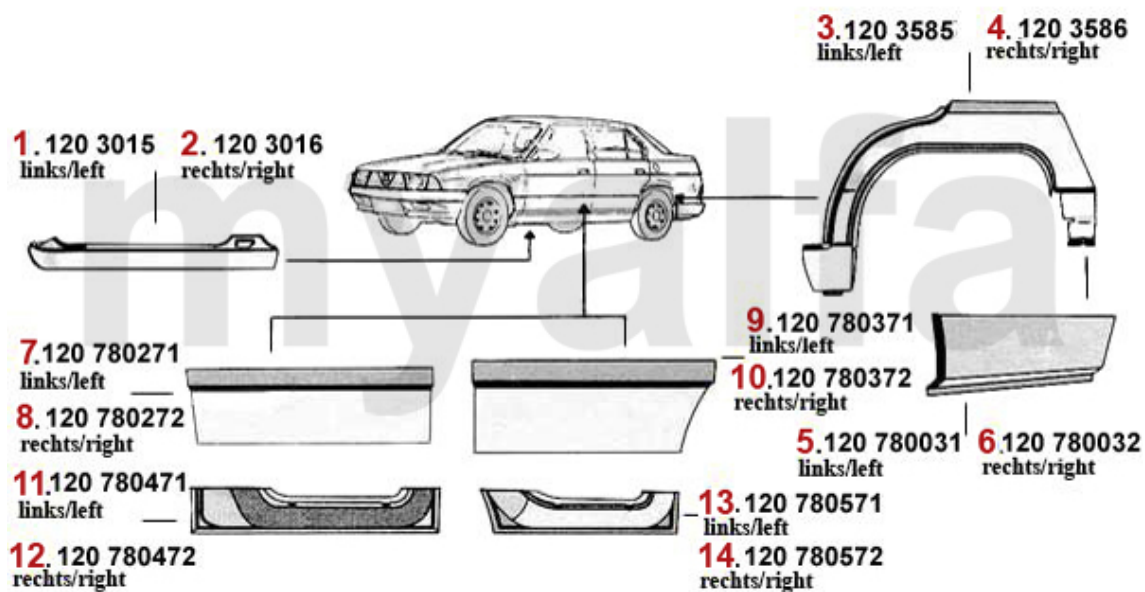

Reparaturbleche/Repair Panels 75

1	1203015	LEFT ROCKER PANEL 75	On request
2	1203016	RIGHT ROCKER PANEL 75	On request
3	1203585	REAR WHEEL ARCH 75 LEFT	SEK757.85
4	1203586	REAR WHEEL ARCH 75 RIGHT	SEK757.85
5	12080031	Anschlußblech links 75	On request
6	12080032	Anschlußblech rechts 75	On request
7	12080271	OUTER LEFT DOOR PANEL 75	SEK437.20
8	12080272	OUTER RIGHT DOOR PANEL 75	SEK437.20
9	12080371	Türblech außen HL 75	SEK263.49
10	12080372	Türblech außen HR 75	On request
11	12080471	FRONT LEFT DOOR BUTTOM PANEL 75	SEK263.49
12	12080472	FRONT RIGHT DOOR BUTTOM PANEL 75	SEK263.49
13	12080571	REAR LEFT DOOR BOTTOM REPAIR PANEL 75	SEK437.20
14	12080572	REAR RIGHT DOOR BOTTOM REPAIR PANEL 75	SEK437.20