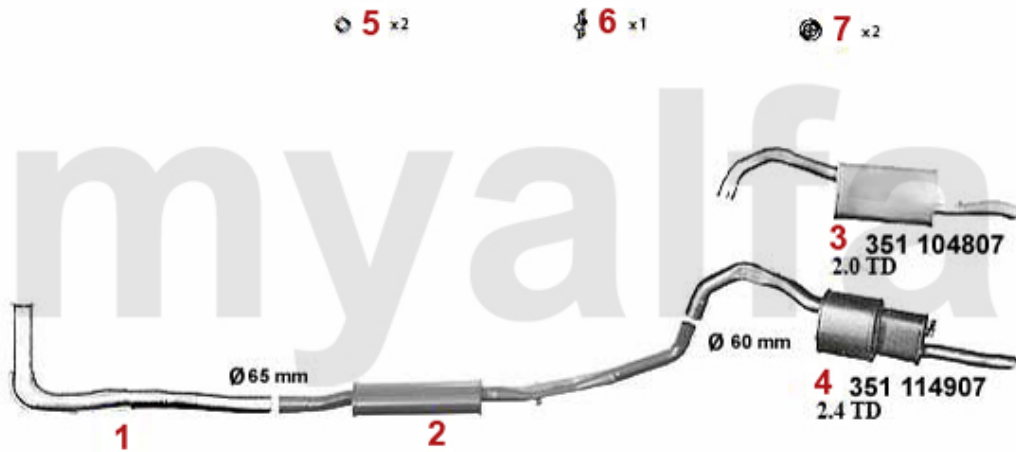

Abgasanlage/Exhaust System 75 TD

75 2.0/2.4 Turbo Diesel

1985-92

1	33104601	OE. 60533569 FRONT MUFFLER	SEK746.20
2	34104606	OE. 60533569 CENTER MUFFLER	SEK2,331.97
3	35104807	OE.60528438 REAR EXHAUST 75 2.0 TD	SEK1,375.85
4	35104907	OE. 60528964 REAR SILENCER 75 1.8 TURBO, 2.5/3.0 V6	SEK2,320.32
5	38091011	OE. 60521386 RUBBER RING	SEK26.78
6	38091024	OE. 60521407 EXHAUST RUBBER MOUNT	SEK54.81
7	38091012	OE. 60573784 RUBBER RING	SEK29.14