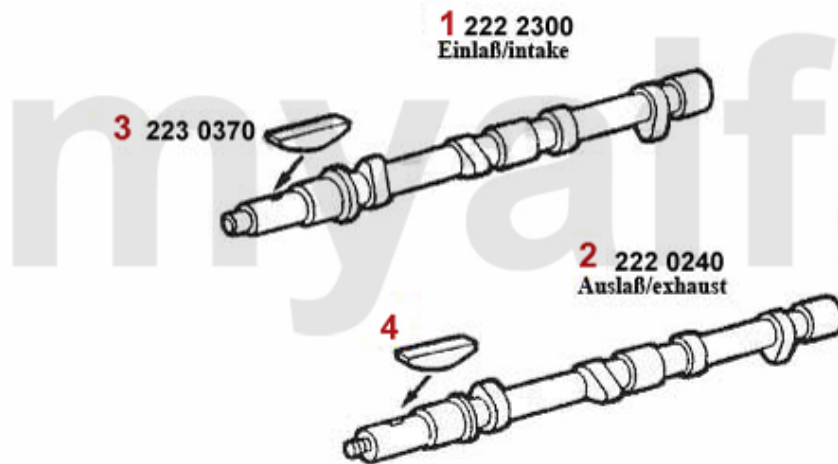

1	2240680	CAM FOLLOWER OE-QUALITY 101/105/115/116/75/155/164	SEK204.10
1	2240710	CAM FOLLOWER DLC RACING MADE IN ITALY 101/105/115/116/75/164	SEK460.51
2	2431140	SET VALVE SHIMS 200 PIECES 2,525 - 3,5 mm, DIAMETER 9mm	SEK6,517.78
2	2430840	SET VALVE SHIMS 205 PIECES 1,5 - 2,5 mm, DIAMETER 9mm	SEK6,517.78
2	2430430	VALVE SHIM 9MM PLEASE SUBMIT THE SIZE YOU NEED	SEK144.58
3	2232960	VALVE COTTER 9MM	SEK22.20
4	2232740	SET VALVE SPRINGS 16 PIECES	SEK991.09
5	2232950	SHIM VALVE CUP / SPRING	SEK41.35
6	2232920	VALVE SPRING CUP	On request
7	2230260	INTAKE VALVE 1600-1750 41 mm	SEK185.37
8	2230270	INTAKE VALVE 2000 CARBURETTOR 44 mm	SEK197.03
9	2330670	VALVE SEAL reinforced inlet/black	On request
10	2231640	VALVE GUIDE SPIDER 1990-93 INJECTION	SEK162.06
11	2230300	EXHAUST VALVE 1600-1750 37 mm	SEK194.67
12	2230320	EXHAUST VALVE 2000 40 mm	SEK244.89

Nockenwelle/Camshaft 75 1.8 Turbo

- 1 22223000 OE. 60523000 CAMSHAFT INTAKE 75 Turbo
- 3 2230370 VALVE SEAT EXHAUST 1300 OVERSIZE 0.10

On request
SEK208.68