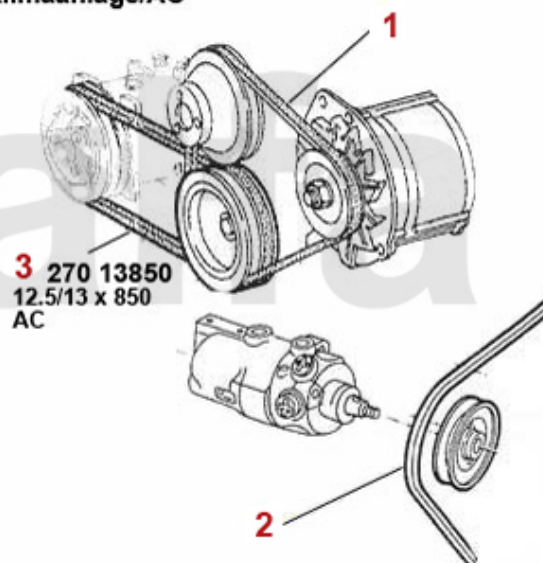

SEK230.88

SEK204.10

Keilriemen/V-Belt 75 2.0 TS

ohne/without
Klimaanlage/AC

mit/with
Klimaanlage/AC

1 2700700 V-BELT 9.5x825

2 27031125 OE. 60534452 V-BELT

3 27013850 OE. 60805194 V-BELT