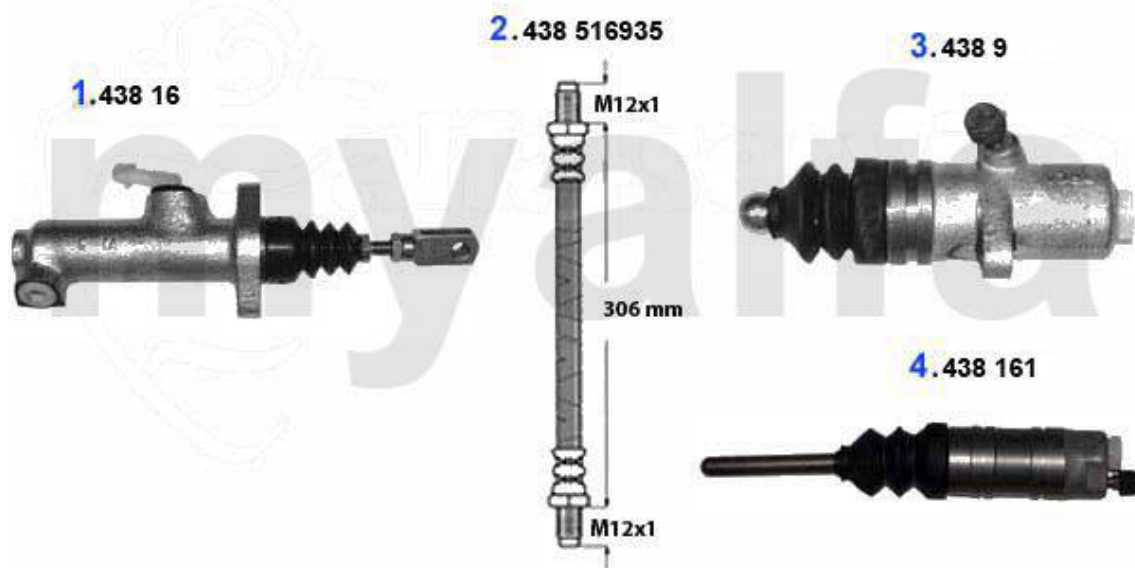

Kupplungsbetätigung/Clutch Actuation 75 1.8 Turbo

1	43816	OE. 60518194 CLUTCH MASTER CYLINDER 116 1983>	SEK991.09
2	43816935	CLUTCH HOSE 116	SEK230.88
3	4389	OE. 60547341 CLUTCH SLEEVE CYLINDER	SEK757.85
4	438161	OE. 60522023 CLUTCH SLAVE CYLINDER	SEK1,154.26