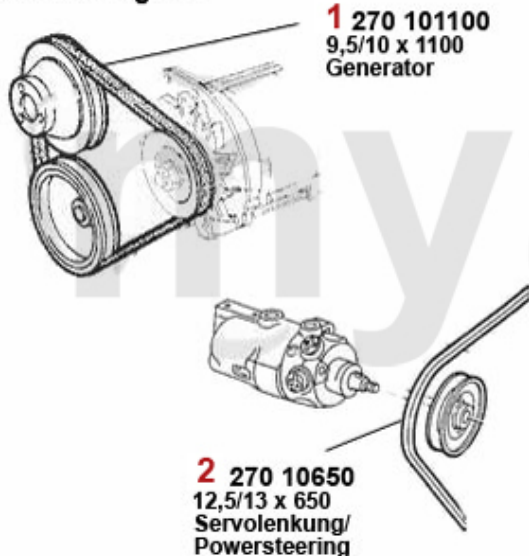

2 27010990 V-BELT POWER STEERING MONTREAL, 9,5 x 990

SEK170.25

3 27013890 OE. 60534863 V-BELT 13x900 AC

SEK191.20

Keilriemen/V-Belt 75 2.0/2.4 TD

ohne/without
Klimaanlage/AC

mit/with
Klimaanlage/AC

1 27001100 V-BELT 9.5x1100 ALFETTA 75,90 2.4 TD