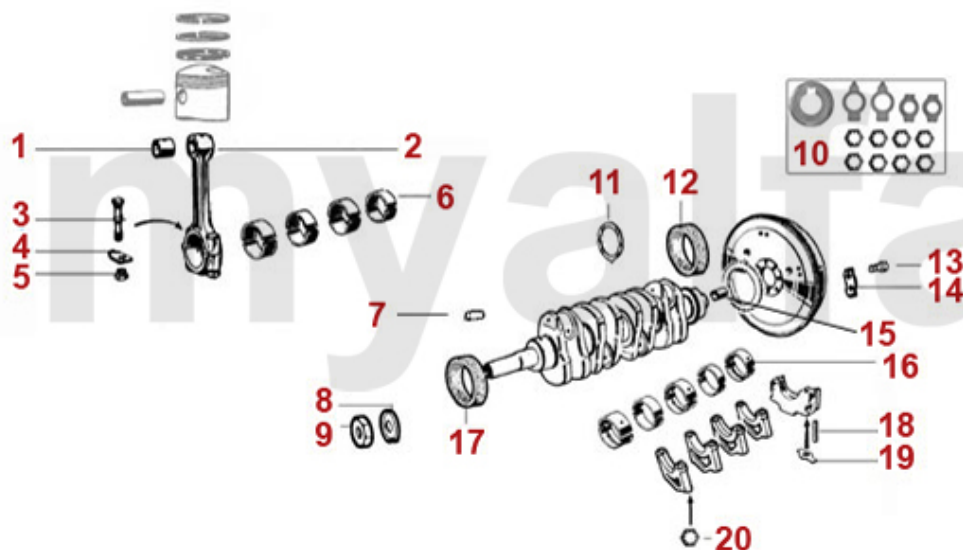

Lager/Bearings 75 4-Cyl.

1	2261120	SMALL END BEARING 1600 - 2000	SEK239.07
2	2130130	CON ROD 1600 USED (PLEASE SUBMIT THE WEIGHT YOU NEED)	On request
2	2130140	CON ROD 1750 USED (PLEASE SUBMIT THE WEIGHT YOU NEED)	On request
2	2130150	CON ROD 2000 NEW	SEK1,504.05
3	2261050	CON ROD BOLT SET (2PC) 1750-2000 ALSO POSSIBLE FOR 1600	SEK231.99
4	2261390	TAB WASHER CON ROD NUT (SET 2 PCS) 1600-1750	SEK30.25
5	2261080	CON ROD NUT 1600-2000	SEK57.17
6	2260200	BIG END BEARINGS (Set) 1600-2000 1. OVERSIZE 0,10	SEK722.89
6	2260220	BIG END BEARINGS (Set) 1600-2000 2. OVERSIZE 0,20	SEK722.89
6	2260780	BIG END BEARINGS (Set) 1600-2000 3. OVERSIZE 0.30	SEK722.89
6	2260180	BIG END BEARINGS (Set) 1600-2000 STANDARD	SEK722.89
7	2280950	ALUMINIUM PLUG CRANKSHAFT (SET 6 PCS) 6 mm DIAMETER	SEK139.86
7	2280960	ALUMINIUM PLUG CRANKSHAFT (SET 6 PCS) 6,25 mm	SEK139.86
8	2280970	TAB WASHER CRANK PULLEY NUT	SEK60.63
9	2280940	CRANK PULLEY NUT 1963-89	SEK227.41
10	2282730	TAB WASHER SET 13 PIECES MAIN BEARING / CAMSHAFT / PULLEY	SEK250.72
11	2240810	SET THRUST WASHERS - 101/105/115/116/75/155/164 - STANDARD	SEK250.72
11	2240820	THRUST WASHER SET - 101/105/115/116/75/155/164 - 0.005	SEK332.31
11	2240830	THRUST WASHER SET - 101/105/115/116/75/155/164 - 0.010	SEK320.65
12	2330230	OIL SEAL CRANK SHAFT REAR 82/105/12 750/101/105/115/116 UP TO 1989, OEM QUALITY	SEK383.64
13	4211550	SCREW FLYWHEEL 6 HOLE	SEK57.72
14	4211500	TAB WASHER SCREW FLYWHEEL (SET 4 PCS) 8 HOLE	SEK115.44
15	2251100	CRANK SPIGOT BUSH 20 mm / 1750 ccm	SEK127.10
16	2250100	MAIN BEARINGS (Set) 1300-2000 - 1. OVERSIZE 0,10	SEK873.29
16	2250110	MAIN BEARINGS (Set) 1300-2000 2. OVERSIZE 0,20	SEK873.29
16	2250090	MAIN BEARINGS (Set) 1300-2000 STANDARD	SEK873.29
17	2330220	OIL SEAL CRANK SHAFT FRONT 35/50/10	SEK110.72
18	2331550	MAIN BEARING 'CIGARETTE' OIL SEAL	SEK46.07