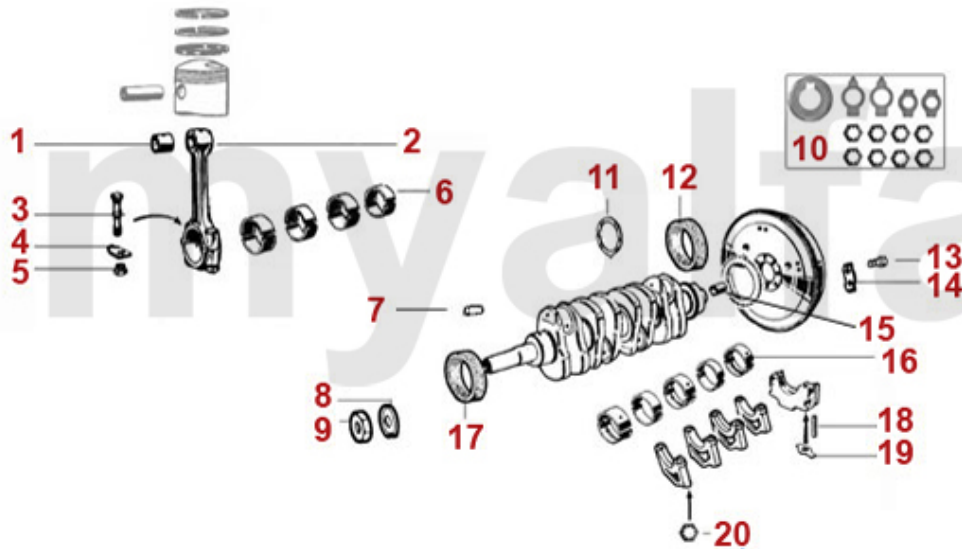

Lager/Bearings 75 4-Cyl.

1	2261120	SMALL END BEARING 1600 - 2000	SEK239.07
2	2130130	CON ROD 1600 USED (PLEASE SUBMIT THE WEIGHT YOU NEED)	On request
2	2130140	CON ROD 1750 USED (PLEASE SUBMIT THE WEIGHT YOU NEED)	On request
2	2130150	CON ROD 2000 NEW	SEK1,504.05
3	2261050	CON ROD BOLT SET (2PC) 1750-2000 ALSO POSSIBLE FOR 1600	SEK231.99
4	2261390	TAB WASHER CON ROD NUT (SET 2 PCS) 1600-1750	SEK30.25
5	2261080	CON ROD NUT 1600-2000	SEK57.17
6	2260200	BIG END BEARINGS (Set) 1600-2000 1. OVERSIZE 0,10	SEK722.89
6	2260220	BIG END BEARINGS (Set) 1600-2000 2. OVERSIZE 0,20	SEK722.89
6	2260780	BIG END BEARINGS (Set) 1600-2000 3. OVERSIZE 0.30	SEK722.89
6	2260180	BIG END BEARINGS (Set) 1600-2000 STANDARD	SEK722.89
7	2280950	ALUMINIUM PLUG CRANKSHAFT (SET 6 PCS) 6 mm DIAMETER	SEK139.86
7	2280960	ALUMINIUM PLUG CRANKSHAFT (SET 6 PCS) 6,25 mm	SEK139.86
8	2280970	TAB WASHER CRANK PULLEY NUT	SEK60.63
9	2280940	CRANK PULLEY NUT 1963-89	SEK227.41
10	2282730	TAB WASHER SET 13 PIECES MAIN BEARING / CAMSHAFT / PULLEY	SEK250.72
11	2240810	SET THRUST WASHERS - 101/105/115/116/75/155/164 - STANDARD	SEK250.72
11	2240820	THRUST WASHER SET - 101/105/115/116/75/155/164 - 0.005	SEK332.31
11	2240830	THRUST WASHER SET - 101/105/115/116/75/155/164 - 0.010	SEK320.65
12	2330230	OIL SEAL CRANK SHAFT REAR 82/105/12 750/101/105/115/116 UP TO 1989, OEM QUALITY	SEK383.64
13	4211550	SCREW FLYWHEEL 6 HOLE	SEK57.72
14	4211500	TAB WASHER SCREW FLYWHEEL (SET 4 PCS) 8 HOLE	SEK115.44
15	2251100	CRANK SPIGOT BUSH 20 mm / 1750 ccm	SEK127.10
16	2250100	MAIN BEARINGS (Set) 1300-2000 - 1. OVERSIZE 0,10	SEK873.29
16	2250110	MAIN BEARINGS (Set) 1300-2000 2. OVERSIZE 0,20	SEK873.29
16	2250090	MAIN BEARINGS (Set) 1300-2000 STANDARD	SEK873.29
17	2330220	OIL SEAL CRANK SHAFT FRONT 35/50/10	SEK110.72
18	2331550	MAIN BEARING 'CIGARETTE' OIL SEAL	SEK46.07