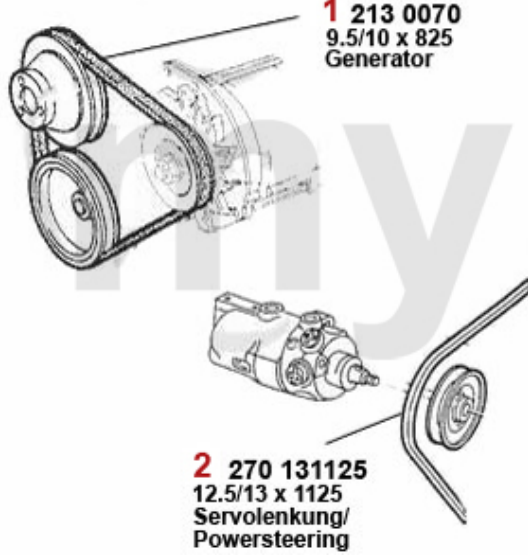

Keilriemen/V-Belt 75 1.6/1.8/2.0/IE

ohne/without
Klimaanlage/AC