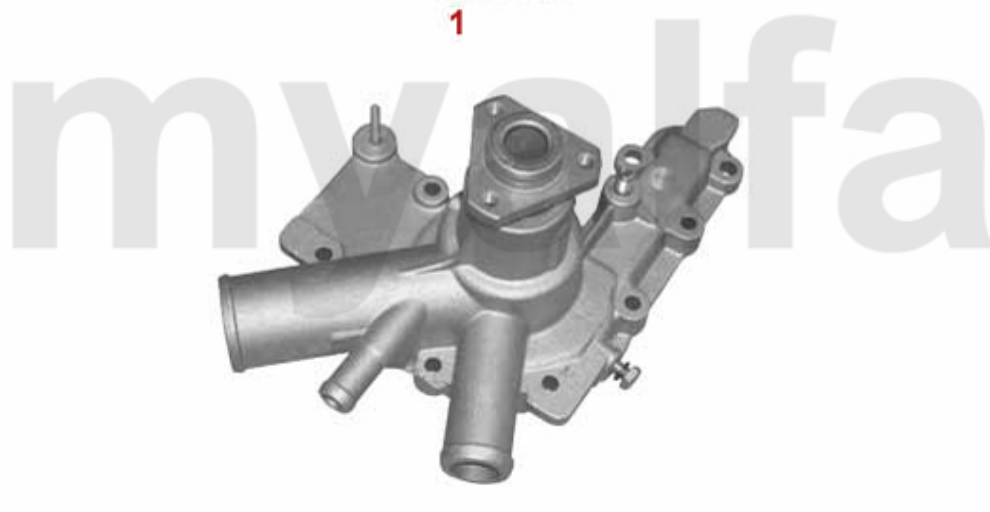

# Wasserpumpe/Waterpump 75 2.0 TS

**1** 2620430 WATER PUMP 2000 IE ELECTRIC FAN

**SEK1,340.88**