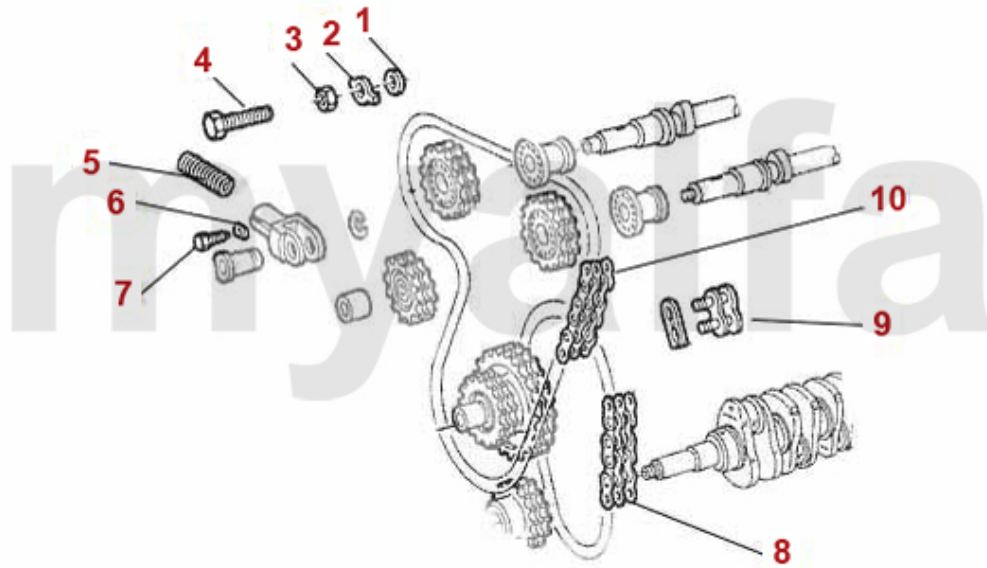

Steuerkette/Timing Chain 75 1.6/1.8/2.0/IE

1	2421220	WASHER TIMING CHAIN SPROCKET	On request
2	2281230	TAB WASHER CAMSHAFT	SEK29.14
3	2421210	NUT TIMING CHAIN SPROCKET	SEK25.67
4	2280980	SAFETY SCREW CAMSHAFT	SEK40.79
5	2421200	CHAIN TENSIONER SPRING	SEK86.30
6	2421000	CHAIN TENSIONER LOCKING BLOCK	SEK64.10
7	2421010	CHAIN TENSIONER SCREW	SEK80.48
8	2410470R	TIMING CHAIN 1300 -2000 SHORT IWIS RACING	SEK676.27
8	2410470	BOTTOM TIMING CHAIN 1300-2000 WITHOUT LINK	SEK320.65
8	2410470I	TIMING CHAIN IWIS 1300-2000 SHORT ENDLESS	SEK553.89
9	2410480	TIMING CHAIN LINK	SEK87.41
10	2412490R	TIMING CHAIN 1600 IWIS RACING	SEK1,107.64
10	2410460R	TIMING CHAIN 1750/2000 IWIS RACING	SEK1,107.64
10	2412490I	TIMING CHAIN IWIS 1600 LONG WITH LINK	SEK931.57
10	2410460I	TIMING CHAIN IWIS 1750-2000 WITH LINK	SEK1,037.71
10	2412490	TOP TIMING CHAIN 1600 WITH LINK	SEK496.73
10	2410460	TOP TIMING CHAIN 1750-2000 WITH LINK	SEK496.73