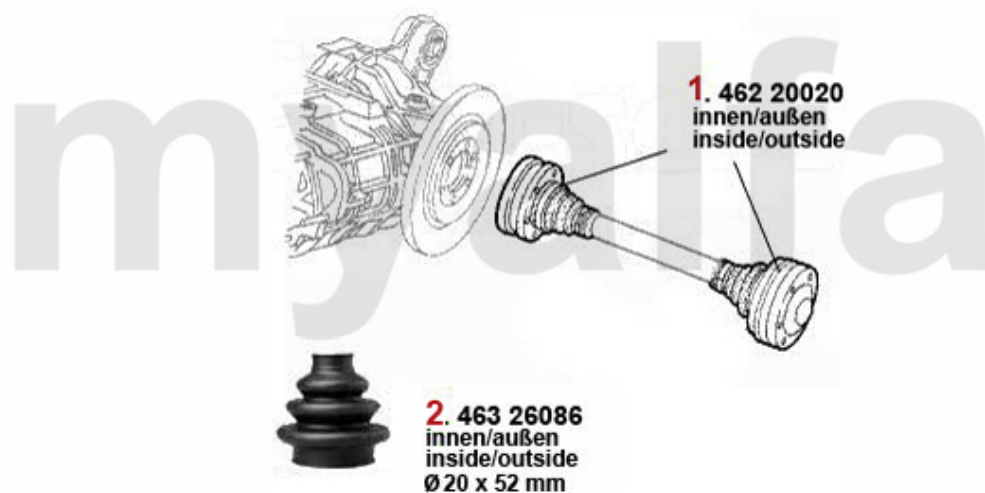

Seitenwelle/Side Shaft 75 1.6/1.8/2.0/IE/TS

---

1 46220020 INNER/OUTER DRIVESHAFT JOINT 116 4-CYLINDER

SEK1,620.60

2 46326086 OE. 60729242 SIDE SHAFT BOOT SET inside/outside 116-4Cyl.

SEK346.88