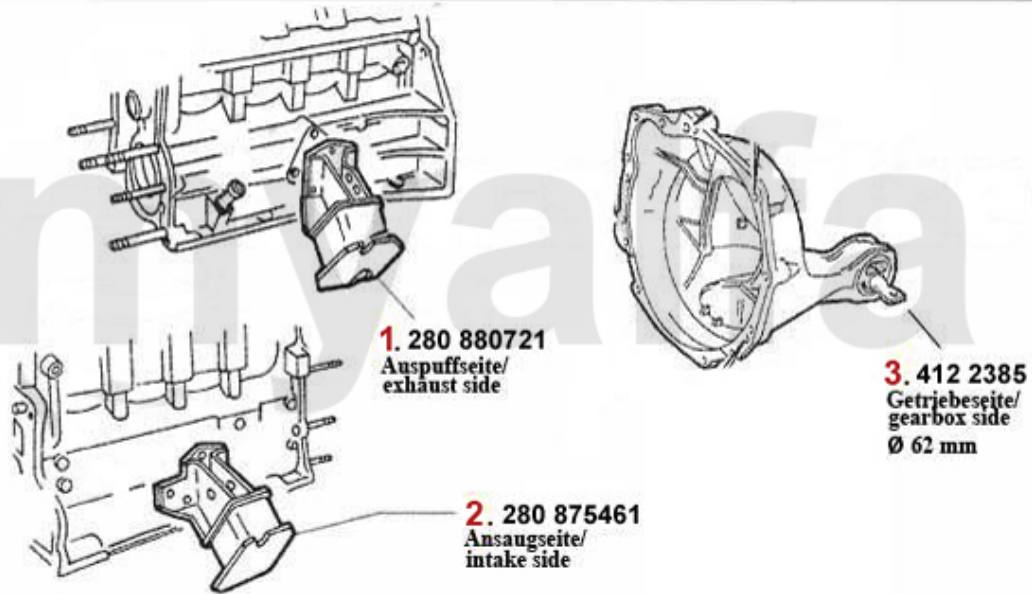

1. 262 710

1 262710 OE. 60561806 WATERPUMP

SEK1,375.85

Motorlager/Enginemount 75 1.6/1.8/2.0/IE

1	28080721	OE. 60723675 ENGINE MOUNT LEFT 116 4-CYL.	SEK685.56
2	28075461	OE. 60521085 ENGINE MOUNT RIGHT 116 4-CYL.	SEK685.56
3	4122385	OE. 60522199 ENGINE MOUNT REAR 4 CYL.	SEK378.93