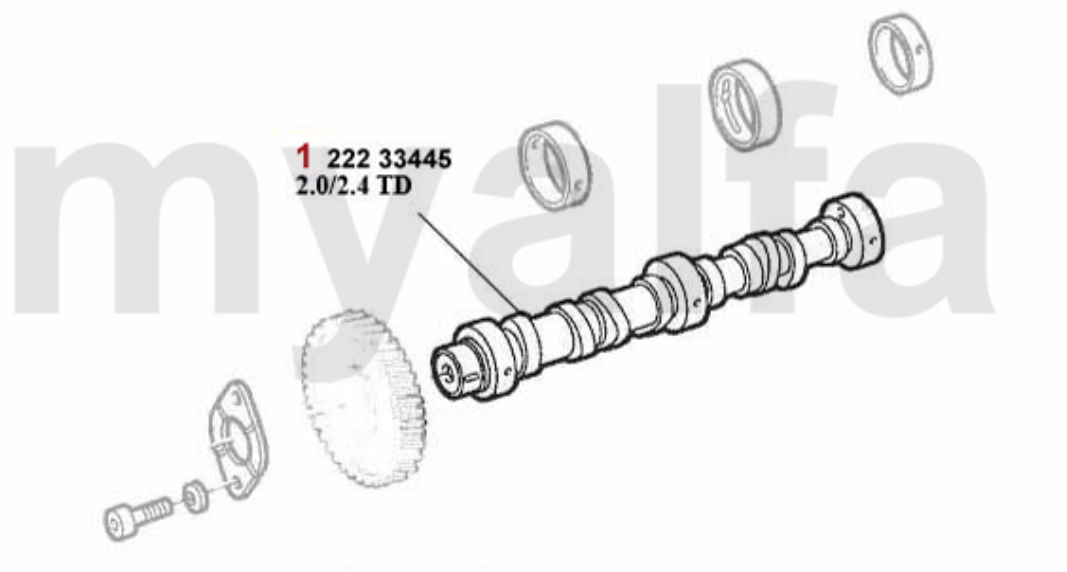

Nockenwelle/Camshaft 75 TD

---

1 22233445 Nockenwelle Alfetta,75,90 2.0/2.4 T D

On request