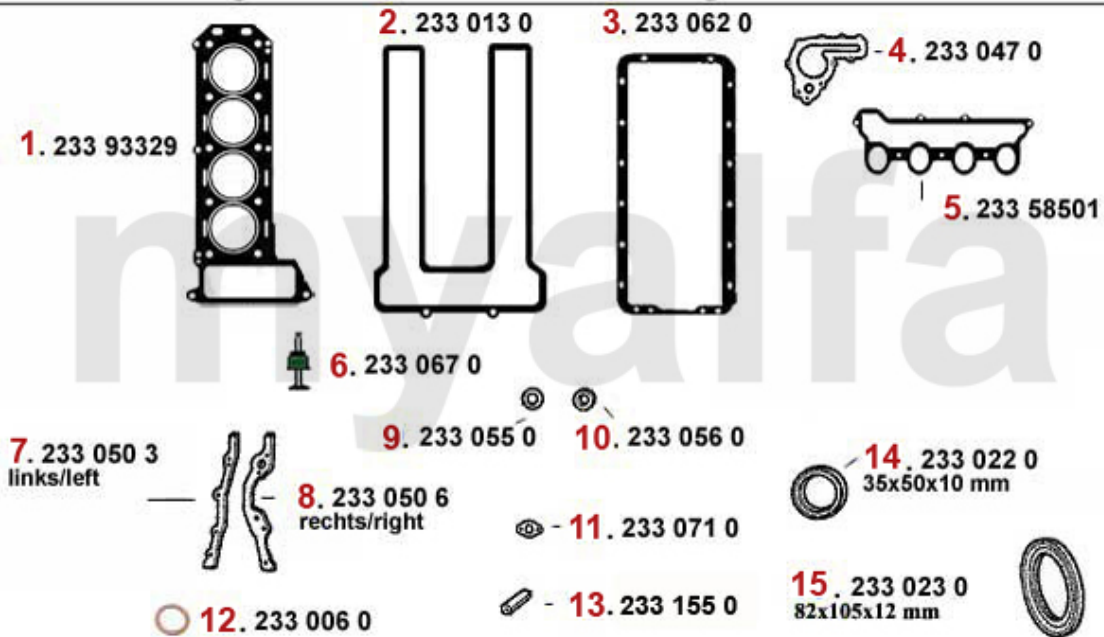

Dichtungen Motor/Gaskets Engine 75 1.8 Turbo

1	23393329	OE. 60593329 HEADGASKET 1.8 TURBO	SEK1,037.71
2	2330130	CAM COVER GASKET WITH SILICONE STRIP	SEK306.64
2	2330650	VALVE COVER GASKET REINZ (2mm)	SEK442.47
3	2330620	UPPER SUMP GASKET WITH SILICONE STRIP	SEK378.93
4	2330470	WATERPUMP GASKET - 105, 115, 101 1600 - FOR MECHNICAL REV-COUNTER	SEK66.46
5	23358501	INTAKE MANIFOLD GASKET SPIDER 1600 1990-93	SEK220.34
6	2330670	VALVE SEAL reinforced inlet/black	On request
9	2330550	CAM COVER SCREW GASKET ALUMINIUM (SET 2PC) 750/101/102/106/105/116	SEK37.32
10	2330560	CAM COVER SCREW GASKET FIBRE	SEK68.82
11	2330710	GASKET REV COUNTER ALIGNMENT	SEK33.86
12	2330060	SUMP PLUG WASHER SUMP / TRANSMISSION / DIFFERENTIAL	SEK18.59
13	2331550	MAIN BEARING 'CIGARETTE' OIL SEAL	SEK46.07
14	2330220	OIL SEAL CRANK SHAFT FRONT 35/50/10	SEK110.72
15	2330230	OIL SEAL CRANK SHAFT REAR 82/105/12 750/101/105/115/116 UP TO 1989, OEM QUALITY	SEK383.64