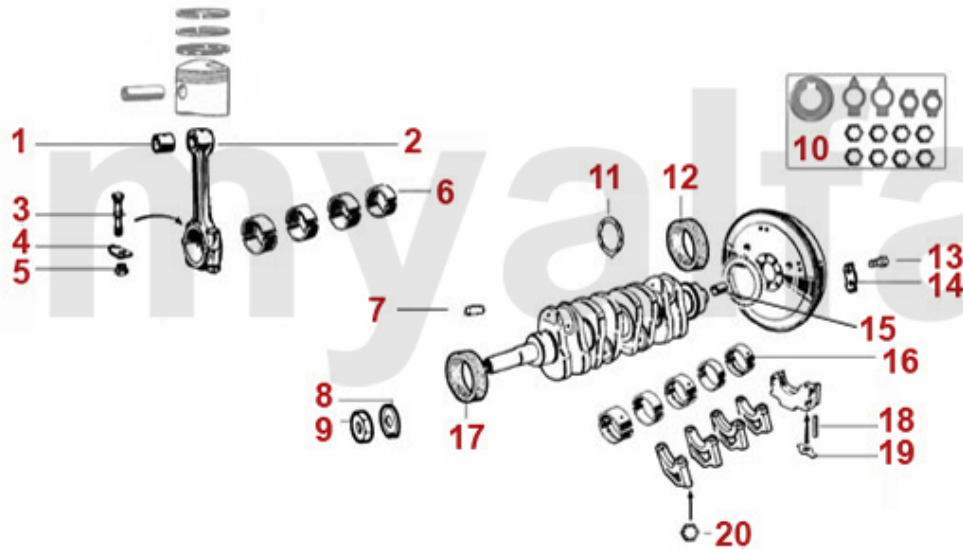

Lager/Bearings 75 4-Cyl.

1	2261120	SMALL END BEARING 1600 - 2000	SEK239.07
2	2130130	CON ROD 1600 USED (PLEASE SUBMIT THE WEIGHT YOU NEED)	On request
2	2130140	CON ROD 1750 USED (PLEASE SUBMIT THE WEIGHT YOU NEED)	On request
2	2130150	CON ROD 2000 NEW	SEK1,504.05
3	2261050	CON ROD BOLT SET (2PC) 1750-2000 ALSO POSSIBLE FOR 1600	SEK231.99
4	2261390	TAB WASHER CON ROD NUT (SET 2 PCS) 1600-1750	SEK30.25
5	2261080	CON ROD NUT 1600-2000	SEK57.17
6	2260200	BIG END BEARINGS (Set) 1600-2000 1. OVERSIZE 0,10	SEK722.89
6	2260220	BIG END BEARINGS (Set) 1600-2000 2. OVERSIZE 0,20	SEK722.89
6	2260780	BIG END BEARINGS (Set) 1600-2000 3. OVERSIZE 0.30	SEK722.89
6	2260180	BIG END BEARINGS (Set) 1600-2000 STANDARD	SEK722.89
7	2280950	ALUMINIUM PLUG CRANKSHAFT (SET 6 PCS) 6 mm DIAMETER	SEK139.86
7	2280960	ALUMINIUM PLUG CRANKSHAFT (SET 6 PCS) 6,25 mm	SEK139.86
8	2280970	TAB WASHER CRANK PULLEY NUT	SEK60.63
9	2280940	CRANK PULLEY NUT 1963-89	SEK227.41
10	2282730	TAB WASHER SET 13 PIECES MAIN BEARING / CAMSHAFT / PULLEY	SEK250.72
11	2240810	SET THRUST WASHERS - 101/105/115/116/75/155/164 - STANDARD	SEK250.72
11	2240820	THRUST WASHER SET - 101/105/115/116/75/155/164 - 0.005	SEK332.31
11	2240830	THRUST WASHER SET - 101/105/115/116/75/155/164 - 0.010	SEK320.65
12	2330230	OIL SEAL CRANK SHAFT REAR 82/105/12 750/101/105/115/116 UP TO 1989, OEM QUALITY	SEK383.64
13	4211550	SCREW FLYWHEEL 6 HOLE	SEK57.72
14	4211500	TAB WASHER SCREW FLYWHEEL (SET 4 PCS) 8 HOLE	SEK115.44
15	2251100	CRANK SPIGOT BUSH 20 mm / 1750 ccm	SEK127.10
16	2250100	MAIN BEARINGS (Set) 1300-2000 - 1. OVERSIZE 0,10	SEK873.29
16	2250110	MAIN BEARINGS (Set) 1300-2000 2. OVERSIZE 0,20	SEK873.29
16	2250090	MAIN BEARINGS (Set) 1300-2000 STANDARD	SEK873.29
17	2330220	OIL SEAL CRANK SHAFT FRONT 35/50/10	SEK110.72
18	2331550	MAIN BEARING 'CIGARETTE' OIL SEAL	SEK46.07