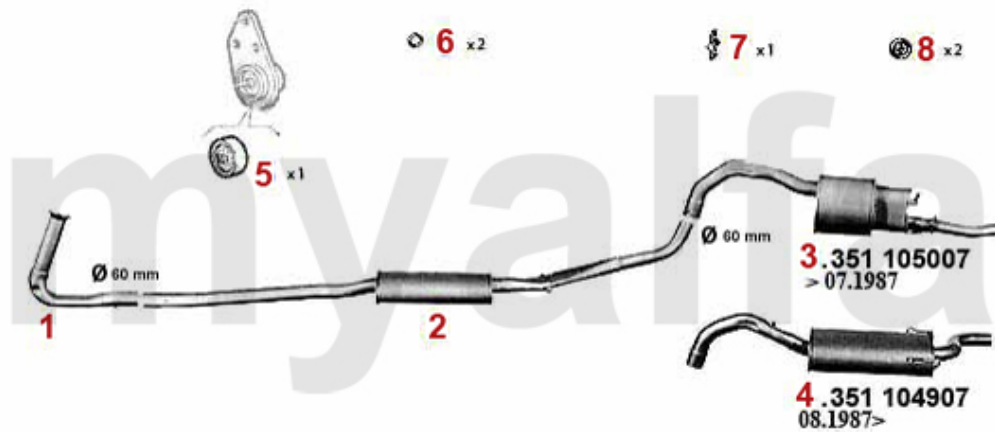

Abgasanlage/Exhaust System 75 1.8 Turbo

75 1.8 TURBO/1.8i TURBO AMERICA (1778 cc)

'86-'91

1	33104301	OE. 60518331 FRONT PIPE	SEK405.71
2	34104306	OE. 60518330 MIDDLE SILENCER	SEK3,019.89
3	35105007	OE. 60530487 REAR SILENCER 75	SEK1,853.84
4	35104907	OE. 60528964 REAR SILENCER 75 1.8 TURBO, 2.5/3.0 V6	SEK2,320.32
5	3800280	GEARBOX EXHAUST HANGER BUSH	SEK110.72
6	38091011	OE. 60521386 RUBBER RING	SEK26.78
7	38091024	OE. 60521407 EXHAUST RUBBER MOUNT	SEK54.81
8	38091012	OE. 60573784 RUBBER RING	SEK29.14