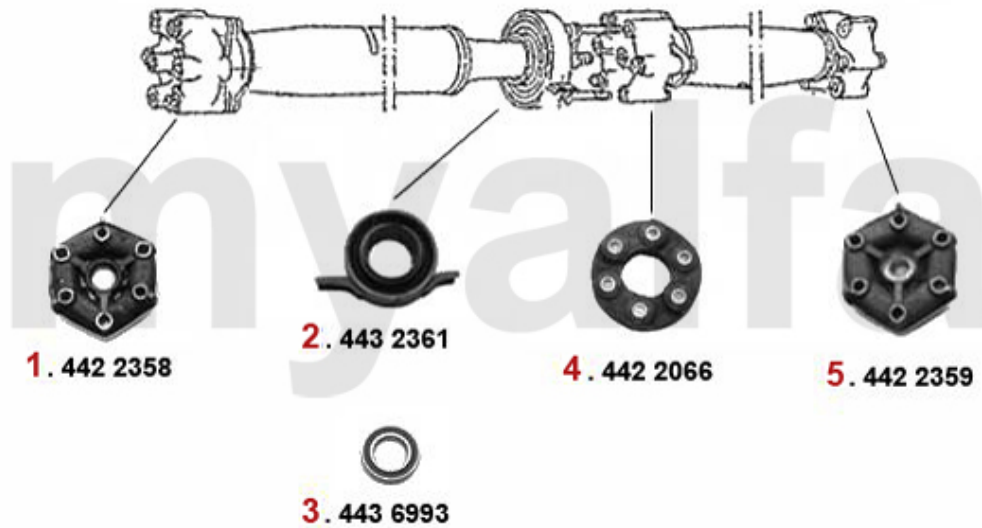

Antriebswelle/Driveshaft 75 1.8 Turbo

1	4422358	Front Flex disc GTV6, 75, 90 2500-3000 OE. 60518193	SEK2,320.32
2	4432361	OE. 60522599 DRIVE SHAFT SUPPORT 116 6-Cyl.	SEK757.85
3	4436993	OE. 60506993 BEARING FOR PROPSHAFT SUPPORT 116 6-CYL.	SEK290.27
4	4422066	OE. 60522066 MIDDLE FLEX DISC GTV6, 75 V6	SEK1,386.39
5	4422359	REAR FLEX DISC GTV6, 75, 90 2500-3000 OE. 60522592	SEK2,320.32