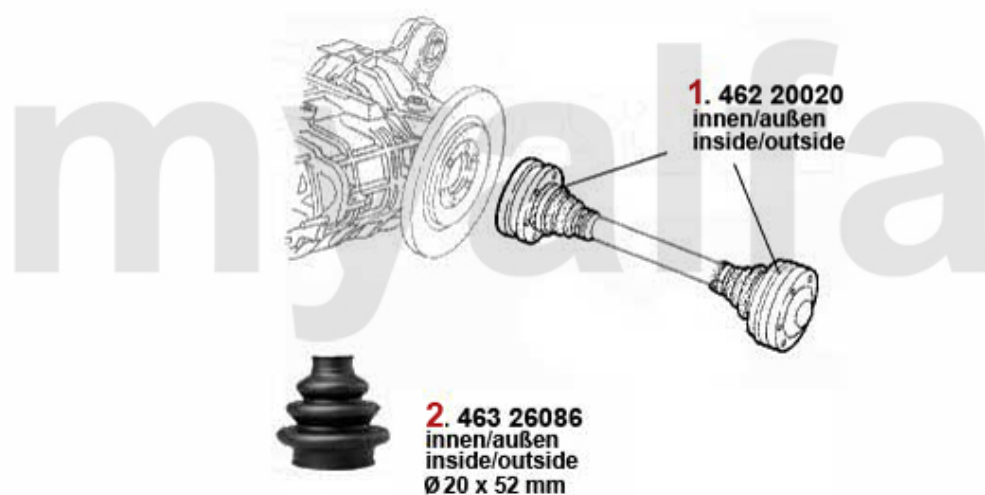

SEK990.95

2 46326113 OE. 60728419 BOOT SET f. DRIVE SHAFT

SEK277.50

Seitenwelle/Side Shaft 75 2.0 TD

1 46220020 INNER/OUTER DRIVESHAFT JOINT 116 4-CYLINDER

SEK1,620.60

2 46326086 OE. 60729242 SIDE SHAFT BOOT SET inside/outside 116-4Cyl.