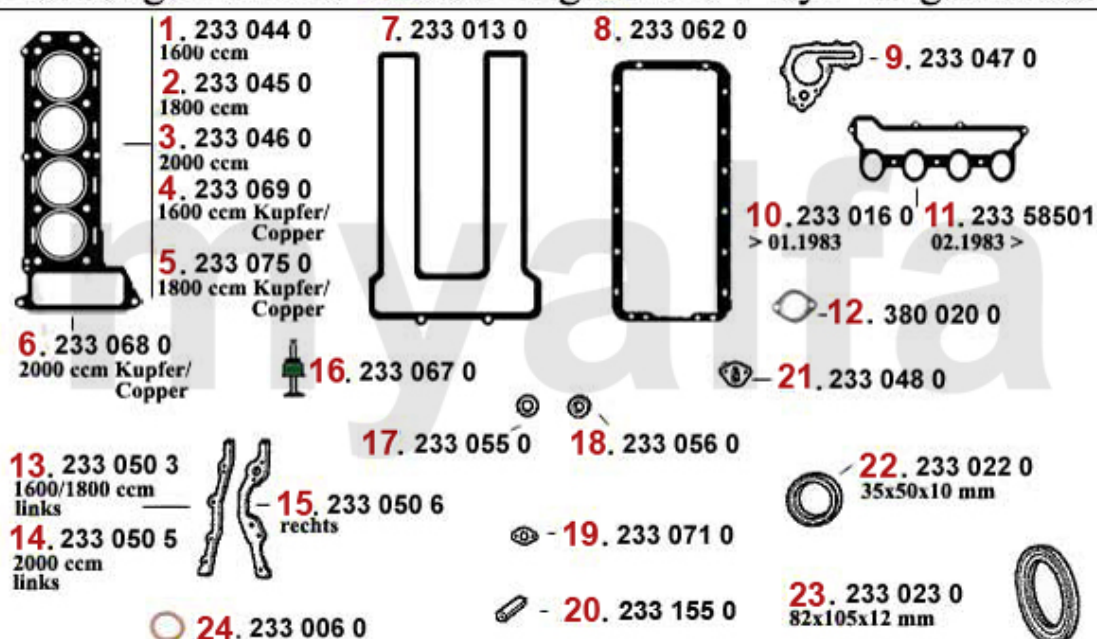

Dichtungen Motor/Gaskets Engine 116 4-Cyl. Vergaser/Carb.

1	2330440	HEAD GASKET 1600 REINZ BEST QUALITY	SEK581.78
2	2330450	HEAD GASKET 1750 REINZ BEST QUALITY	SEK553.89
3	2330460	HEAD GASKET 2000 REINZ BEST QUALITY	SEK647.13
4	2330690	HEAD GASKET 1600 COPPER - 1.85 MM	SEK832.50
6	2330680	HEAD GASKET 2000 COPPER - 1,85MM	SEK832.50
7	2330130	CAM COVER GASKET WITH SILICONE STRIP	SEK306.64
7	2330650	VALVE COVER GASKET REINZ (2mm)	SEK442.47
8	2330620	UPPER SUMP GASKET WITH SILICONE STRIP	SEK378.93
9	2330470	WATERPUMP GASKET - 105, 115, 101 1600 - FOR MECHNICAL REV-COUNTER	SEK66.46
10	2330160	INTAKE MANIFOLD GASKET 1600-2000 CARBURETTOR MODELS FROM 1968 ON	SEK158.59
11	23358501	INTAKE MANIFOLD GASKET SPIDER 1600 1990-93	SEK220.34
12	3800200	GASKET CYLINDER HEAD / EXHAUST MANIFOLD	SEK43.15
16	2330670	VALVE SEAL reinforced inlet/black	On request
17	2330550	CAM COVER SCREW GASKET ALUMINIUM (SET 2PC) 750/101/102/106/105/116	SEK37.32
18	2330560	CAM COVER SCREW GASKET FIBRE	SEK68.82
19	2330710	GASKET REV COUNTER ALIGNMENT	SEK33.86
20	2331550	MAIN BEARING 'CIGARETTE' OIL SEAL	SEK46.07
21	2330480	PUEL PUMP GASKET	SEK28.03
22	2330220	OIL SEAL CRANK SHAFT FRONT 35/50/10	SEK110.72
23	2330230	OIL SEAL CRANK SHAFT REAR 82/105/12 750/101/105/115/116 UP TO 1989, OEM QUALITY	SEK383.64
24	2330060	SUMP PLUG WASHER SUMP / TRANSMISSION / DIFFERENTIAL	SEK18.59