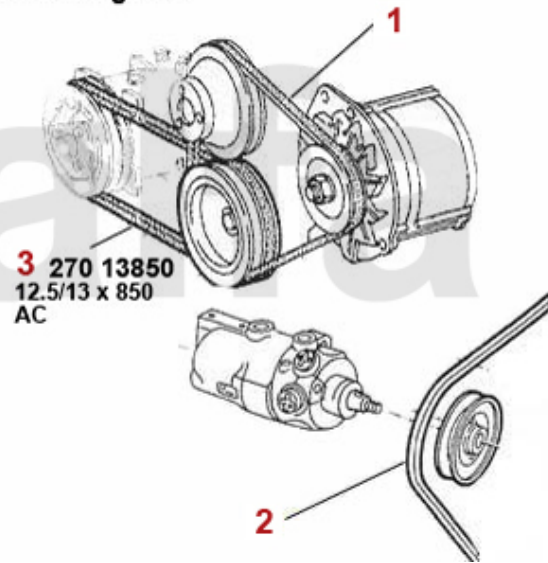

mit/with
Klimaanlage/AC