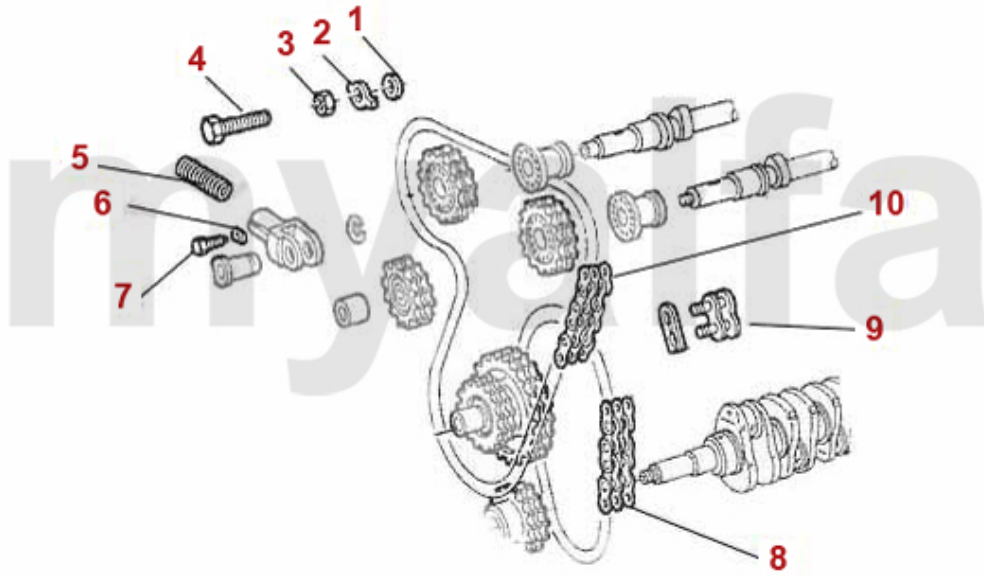

Steuerkette 75 1.8 Turbo

1	2421220	WASHER TIMING CHAIN SPROCKET	On request
2	2281230	TAB WASHER CAMSHAFT	SEK29.14
3	2421210	NUT TIMING CHAIN SPROCKET	SEK25.67
4	2280980	SAFETY SCREW CAMSHAFT	SEK40.79
5	2421200	CHAIN TENSIONER SPRING	SEK86.30
6	2421000	CHAIN TENSIONER LOCKING BLOCK	SEK64.10
7	2421010	CHAIN TENSIONER SCREW	SEK80.48
8	2410470R	TIMING CHAIN 1300 -2000 SHORT IWIS RACING	SEK676.27
8	2410470	BOTTOM TIMING CHAIN 1300-2000 WITHOUT LINK	SEK320.65
8	2410470I	TIMING CHAIN IWIS 1300-2000 SHORT ENDLESS	SEK553.89
9	2410480	TIMING CHAIN LINK	SEK87.41
10	2410460R	TIMING CHAIN 1750/2000 IWIS RACING	SEK1,107.64
10	2410460I	TIMING CHAIN IWIS 1750-2000 WITH LINK	SEK1,037.71
10	2410460	TOP TIMING CHAIN 1750-2000 WITH LINK	SEK496.73