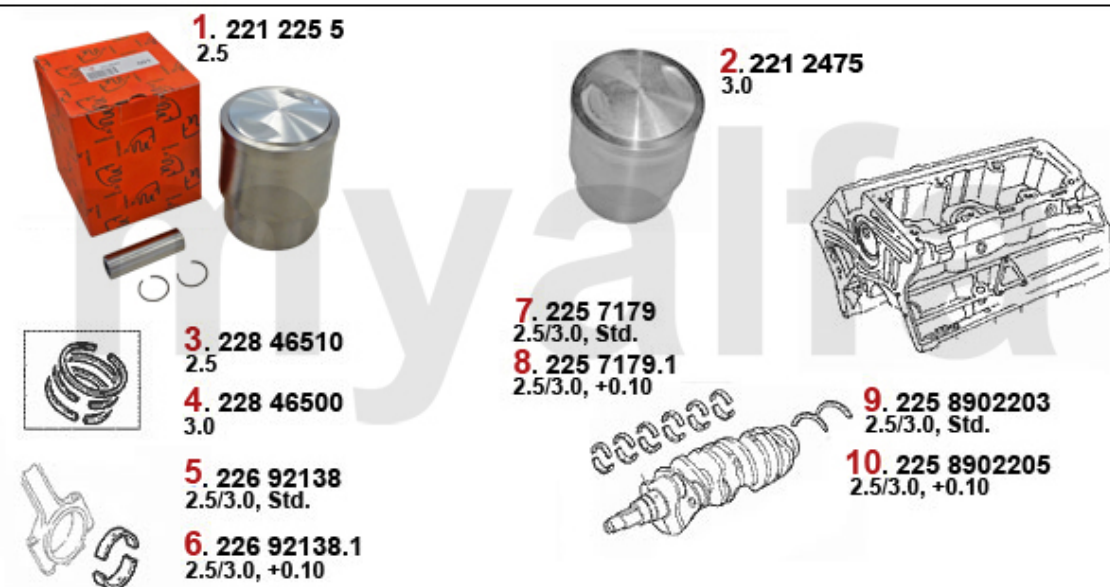

Kolben/Pistons 75 2.5/3.0 V6

1	2212255	PISTON/LINER 2.5 V6, 1980-97, 6, 75, 90, 155, 164, ALFETTA / GTV6	SEK2,069.60
2	2212475	OE. 60778673 PISTON/LINER 3.0 12V, QV DESIGN	SEK1,923.91
3	22846510	OE. 60735980 PISTON RING SET 116 6-Cyl. (FOR 1 PISTON)	SEK465.23
4	22846500	OE. 60777916 PISTON RING SET 3.0 V6 (FOR 1 PISTON) 1.5/1.5/3.5 ¥93	SEK465.23
5	22692138	OE. 60513381 CON BEARING SET STD 6-CYL.	SEK1,154.26
6	226138.1	OE. 60513381/2 ROD BEARING 1st OVERSIZE 6-Cyl.	SEK1,048.26
7	2257179	MAIN BEARING SET STD 6 CYL.	SEK1,164.81
8	2251791	OE.60568884 MAINBEARING SET 1st OVERSIZE 6-Cyl.	SEK1,142.61
9	22502203	SET THRUST WASHER STD V6 OE 60513374	On request
10	22502205	SET THRUST WASHER 0,005 V6 OE 60513374	On request