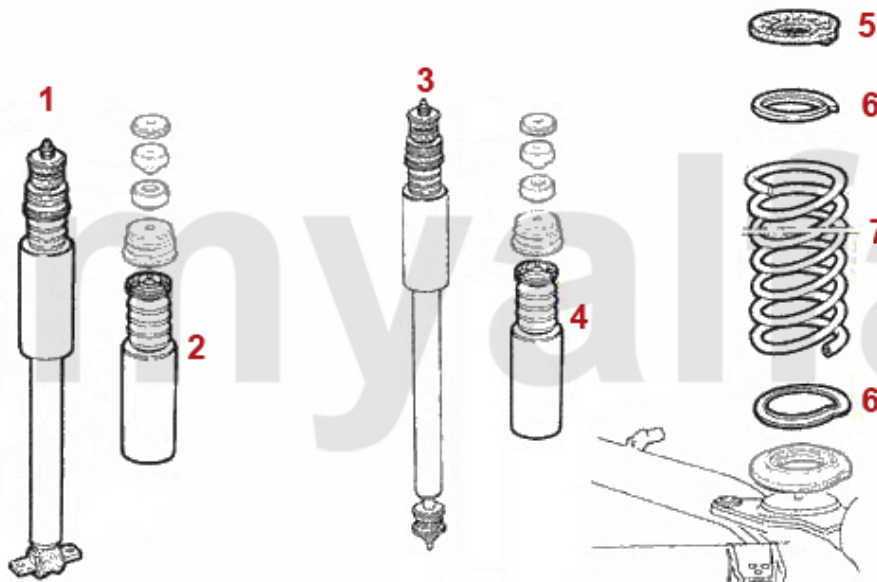

1	51170574	OE. 60530037 SHOCK ABSORBER	On request
1	51106621	OE. 60530037 SHOCK ABSORBER BILSTEIN B4	On request
1	5122570	KONI YELLOW FRONT 116 FROM 1985>	SEK1,456.32
1	51261175	SHOCKABSORBER BILSTEIN SPORT B6 75 FR. FA	SEK1,980.93
2	5199021	OE. 60523071 BOOT	On request
3	51170575	OE. 60533045 REAR SHOCK ABSORBER	SEK1,457.43
3	51106622	OE. 60533045 SHOCK ABSORBER BILSTEIN B4	On request
3	5122571	KONI YELLOW REAR AXLE 116 FROM 1985>	SEK1,456.32
3	51261176	SHOCKABSORBER BILSTEIN SPORT B6 REAR AXLE	SEK1,980.93
4	5199022	OE. 60533047 BOOT	On request
5	51921363	REAR SPRING UPPER RUBBER OE. 60521363	SEK178.43
6	51821362	METAL SEAT REAR SPRING LOWER / UPPER Alfetta / GT/V 4/6 / 75	SEK103.79
7	51448545	OE. 60533715 REAR SPRING 116	SEK1,118.19
7	5164120	REAR SPORT SPRINGS 30 MM LOWER 75, GTV (116)	SEK2,447.41
8	51921364	REAR SPRING LOWER RUBBER OE. 60701036	SEK221.58