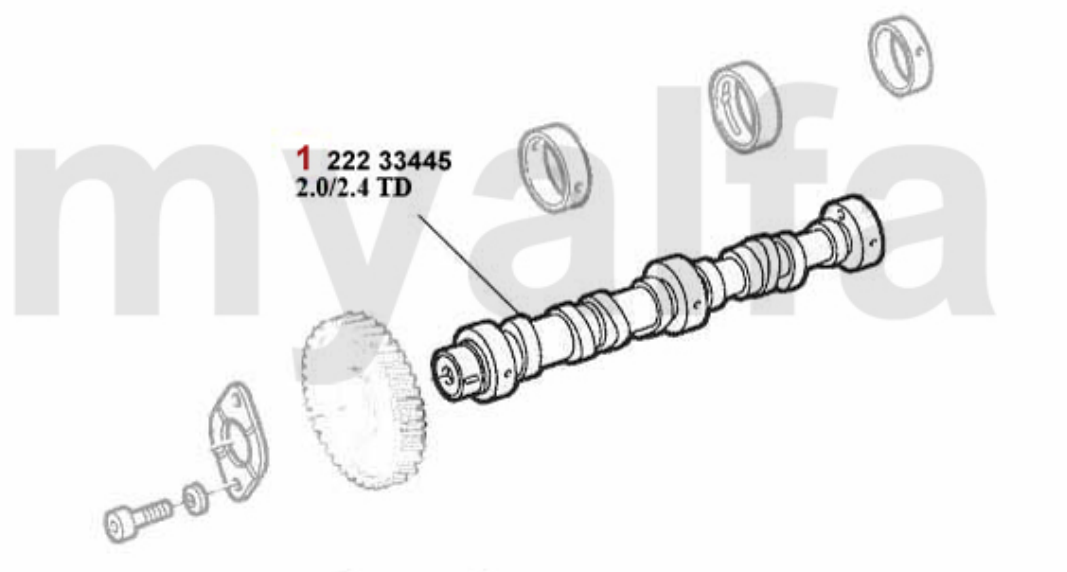

Nockenwelle/Camshaft 75 TD

---

1 22233445 Nockenwelle Alfetta,75,90 2.0/2.4 T D

On request