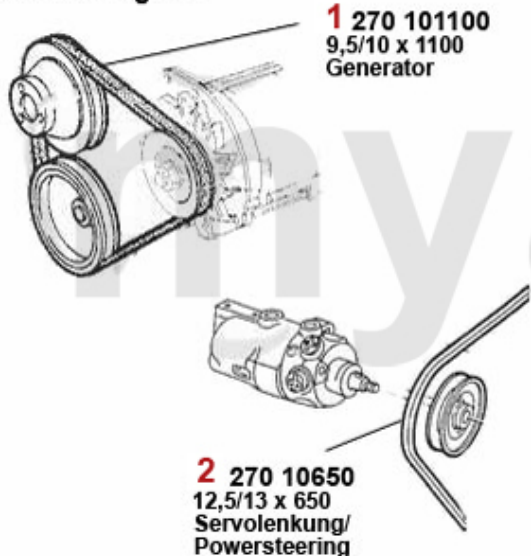

2 27010990 V-BELT POWER STEERING MONTREAL, 9,5 x 990

SEK170.25

3 27013890 OE. 60534863 V-BELT 13x900 AC

SEK191.20

Keilriemen/V-Belt 75 2.0/2.4 TD

ohne/without
Klimaanlage/AC

mit/with
Klimaanlage/AC

1 27001100 V-BELT 9.5x1100 ALFETTA 75,90 2.4 TD