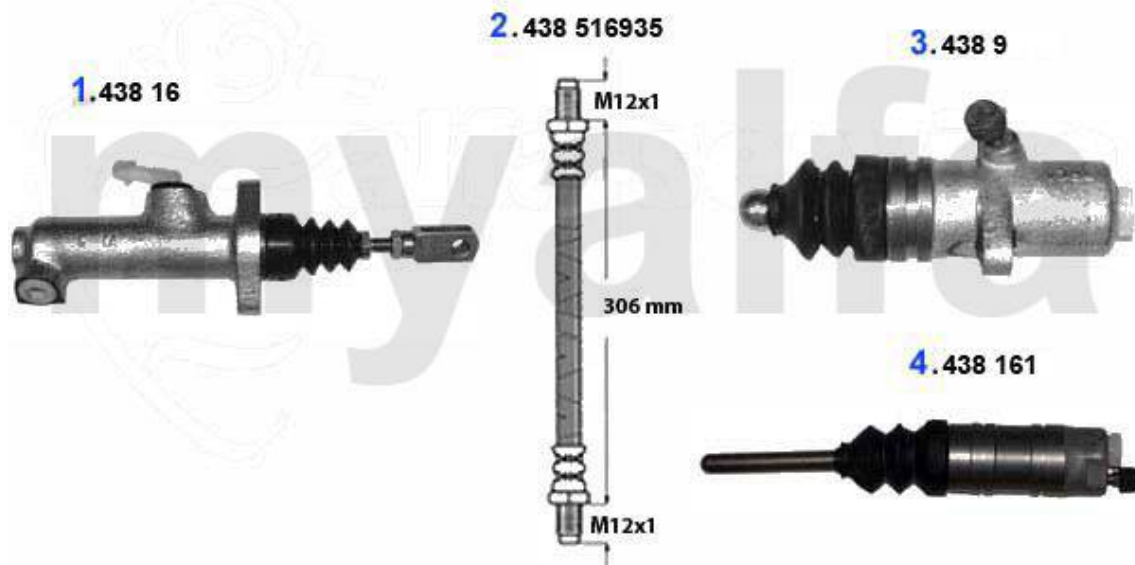

Kupplungsbetätigung/Clutch Actuation 75 TD

1	43816	OE. 60518194 CLUTCH MASTER CYLINDER 116 1983>	SEK991.09
2	43816935	CLUTCH HOSE 116	SEK230.88
2	4389	OE. 60547341 CLUTCH SLEEVE CYLINDER	SEK757.85
4	438161	OE. 60522023 CLUTCH SLAVE CYLINDER	SEK1,154.26