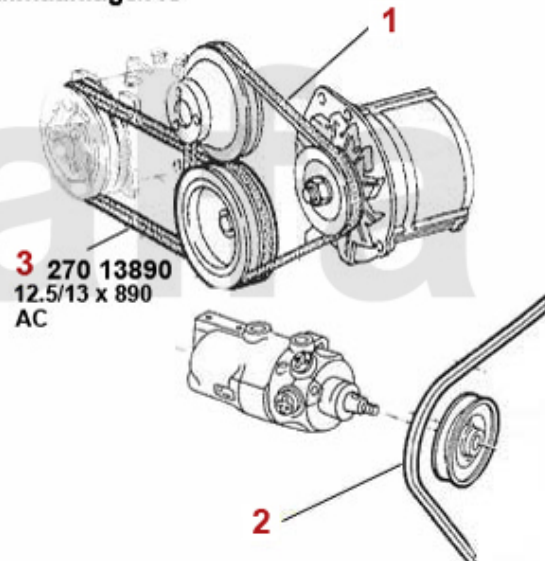

SEK103.79

SEK230.88

SEK204.10

Keilriemen/V-Belt 75 2.5/3.0 V6

ohne/without
Klimaanlage/AC

mit/with
Klimaanlage/AC

1 27010835 OE. 60518176 V-BELT 10x835/838

SEK127.10