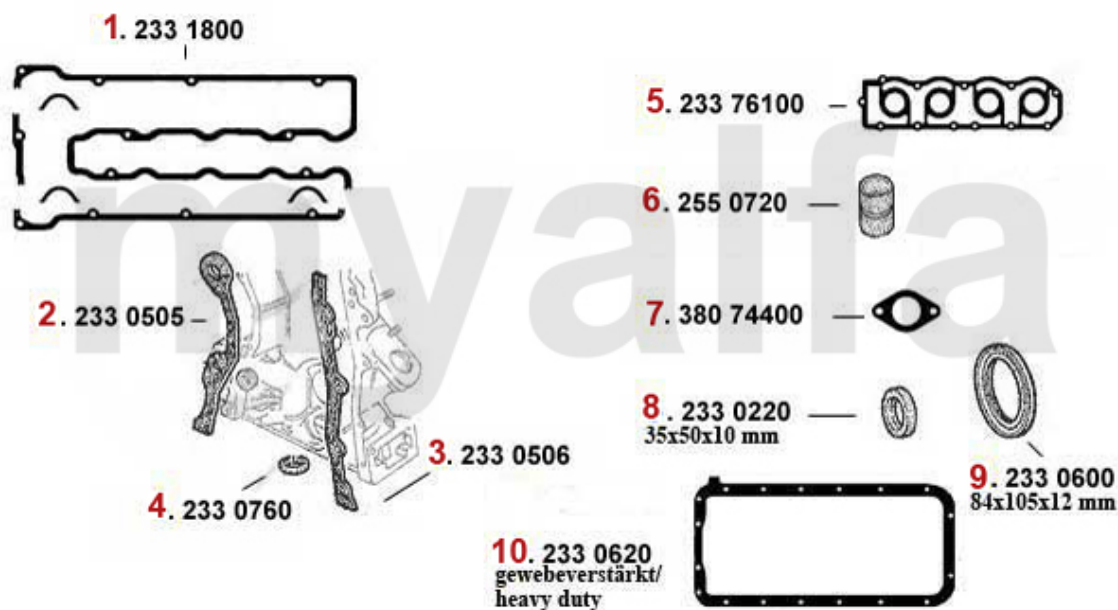

Dichtungen Motor/Gaskets Engine 75 2.0 TS

1	2331800	OE. 60513316 VALVE COVER GASKET SET	SEK329.95
4	2330760	O-RING TIMING COVER 101/105/115/116	SEK57.17
5	23376100	OE. 60558499 GASKET	SEK215.76
6	2550720	HOSE INTAKE MANIFPLD / AIR BOX SPIDER 2000 IE 1990-93	SEK127.65
7	38074400	OE. 60507576 GASKET	SEK72.29
8	2330220	OIL SEAL CRANK SHAFT FRONT 35/50/10	SEK110.72
9	2330600	OIL SEAL CRANK SHAFT REAR 84/105/12 SPIDER IE 1990-93 ORIGINAL QUALITY	SEK406.95
10	2330620	UPPER SUMP GASKET WITH SILICONE STRIP	SEK378.93