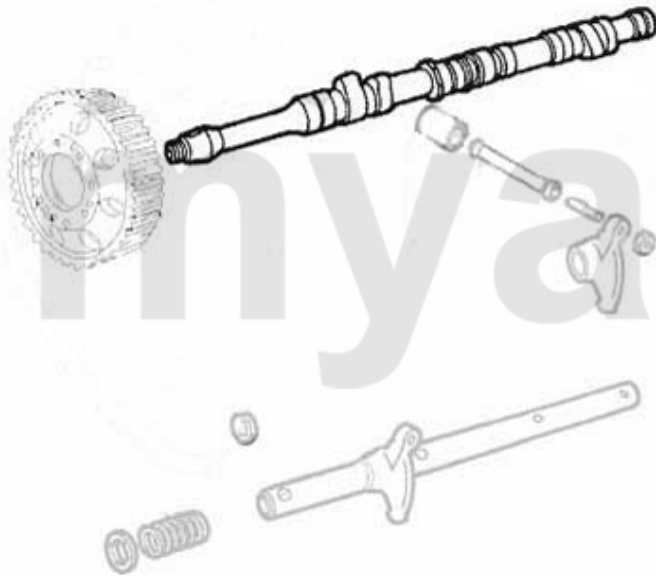

Nockenwelle/Camshaft 75 2.5/3.0 V6

- **1** 222 23305
  rechts/right 2.5
- **2** 222 23306
  links/left 2.5
- **3** 222 34722
  rechts/right 3.0
- **4** 222 34723
  links/left 3.0
- **5** 222 48163
  rechts/right 3.0
  „Potenziato“
- **6** 222 48464
  links/left 3.0
  „Potenziato“

1	22223305	OE. 60523305 CAMSHAFT	SEK8,733.06
2	22223306	LEFT CAM SHAFT 75,90 2.5 V6, GTV6	On request
3	22234722	Nockenwelle rechts 75,164 3.0 V6 (A utomatik)	On request
4	22234723	Nockenwelle links 75 3.0 V6	SEK4,430.70
5	22248163	CAMSHAFT RIGHT 75 (potenziato),164 QV >1992, RZ,SZ 3.0 V6	On request
6	22248164	CAMSHAFT LEFT 75 (Potenziato),164 QV >1992, RZ,SZ 3.0 V6	On request