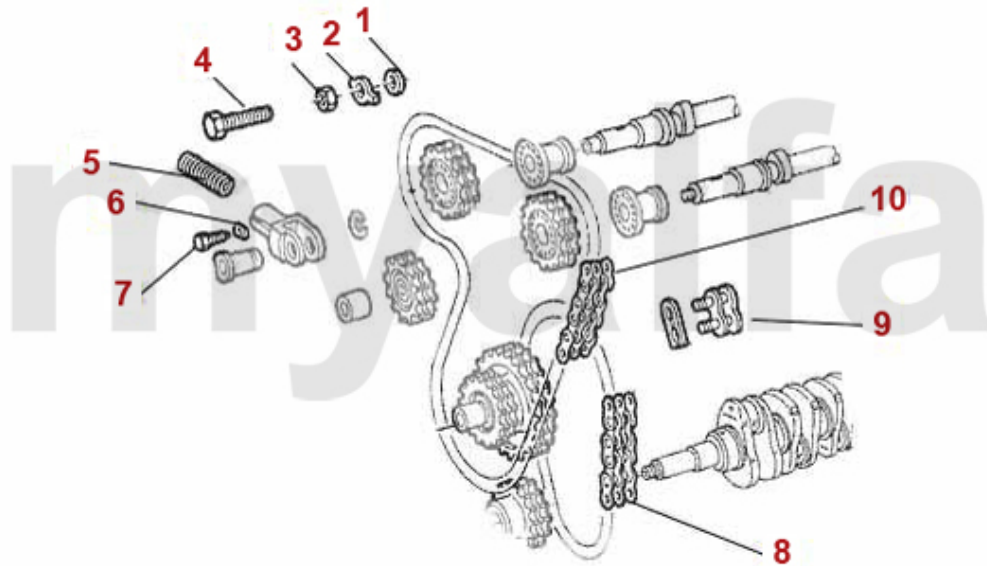

Steuerkette/Timing Chain 75 1.6/1.8/2.0/IE

1	2421220	WASHER TIMING CHAIN SPROCKET	On request
2	2281230	TAB WASHER CAMSHAFT	SEK29.14
3	2421210	NUT TIMING CHAIN SPROCKET	SEK25.67
4	2280980	SAFETY SCREW CAMSHAFT	SEK40.79
5	2421200	CHAIN TENSIONER SPRING	SEK86.30
6	2421000	CHAIN TENSIONER LOCKING BLOCK	SEK64.10
7	2421010	CHAIN TENSIONER SCREW	SEK80.48
8	2410470R	TIMING CHAIN 1300 -2000 SHORT IWIS RACING	SEK676.27
8	2410470	BOTTOM TIMING CHAIN 1300-2000 WITHOUT LINK	SEK320.65
8	2410470I	TIMING CHAIN IWIS 1300-2000 SHORT ENDLESS	SEK553.89
9	2410480	TIMING CHAIN LINK	SEK87.41
10	2412490R	TIMING CHAIN 1600 IWIS RACING	SEK1,107.64
10	2410460R	TIMING CHAIN 1750/2000 IWIS RACING	SEK1,107.64
10	2412490I	TIMING CHAIN IWIS 1600 LONG WITH LINK	SEK931.57
10	2410460I	TIMING CHAIN IWIS 1750-2000 WITH LINK	SEK1,037.71
10	2412490	TOP TIMING CHAIN 1600 WITH LINK	SEK496.73
10	2410460	TOP TIMING CHAIN 1750-2000 WITH LINK	SEK496.73