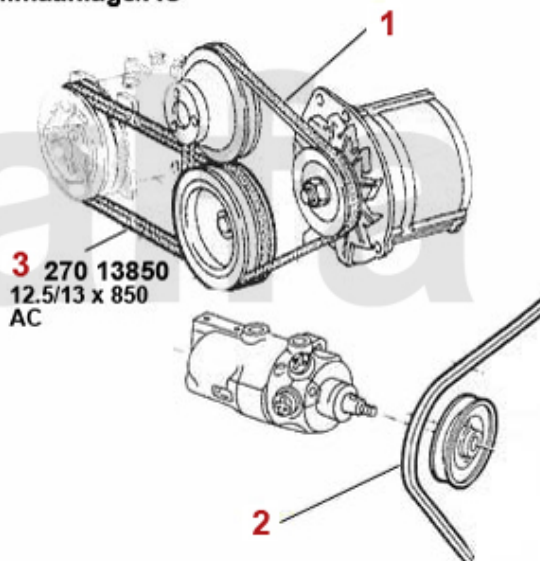

SEK230.88

SEK204.10

Keilriemen/V-Belt 75 2.0 TS

ohne/without
Klimaanlage/AC

mit/with
Klimaanlage/AC

1 2700700 V-BELT 9.5x825

SEK103.79

2 27031125 OE. 60534452 V-BELT