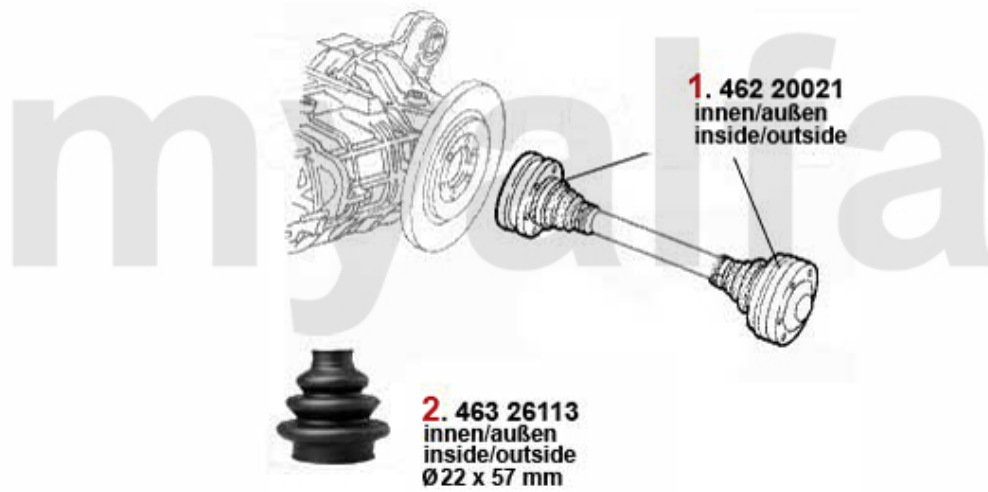

Seitenwelle/Side Shaft 75 1.6/1.8/2.0/IE/TS

1 46220020 INNER/OUTER DRIVESHAFT JOINT 116 4-CYLINDER

SEK1,620.60

2 46326086 OE. 60729242 SIDE SHAFT BOOT SET inside/outside 116-4Cyl.

SEK346.88

Seitenwelle/Side Shaft 75 1.8 Turbo