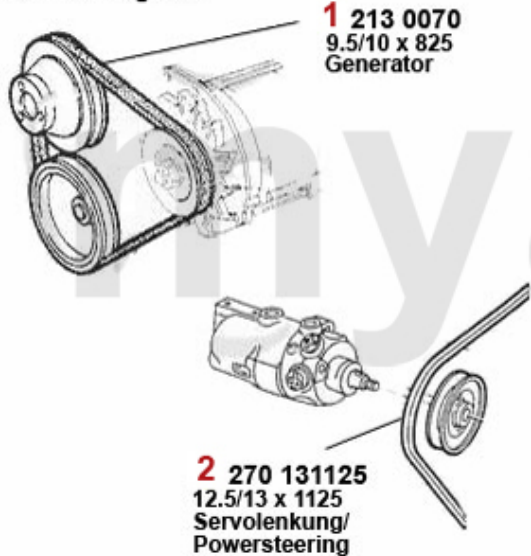

Keilriemen/V-Belt 75 2.0 TS

ohne/without
Klimaanlage/AC