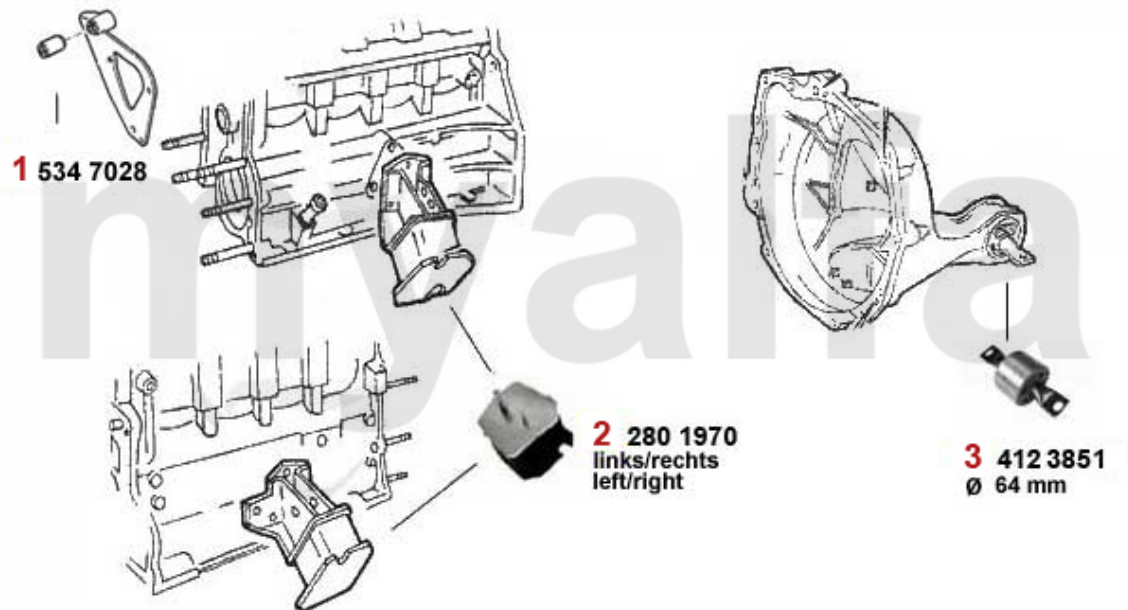

Motorlager/Enginemount 75 2.5/3.0 V6

1	5347028	OE. 60507028 Silent Block	On request
2	2801970	ENGINE MOUNT LEFT/RIGHT GTV6, 75 V6, RZ/SZ	SEK531.69
3	4123851	OE. 60522581 REAR ENGINE MOUNT75, 90, GTV6 (116), SZ,RZ (64 mm)	SEK425.55