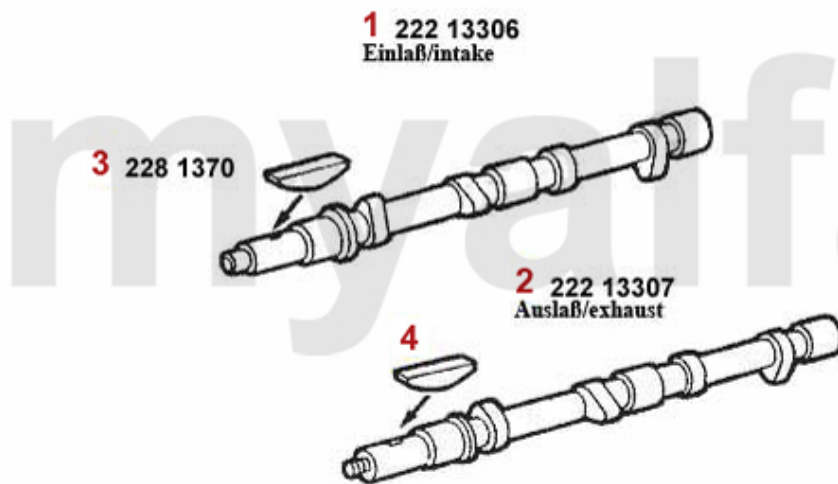

Nockenwelle/Camshaft 75 2.0 TS

1	22213306	Nockenwelle (Einlass) 75,164 Bj. >92 2.0 TS	SEK3,323.06
2	22213307	Camshaft exhaust side 75,164 2.0 TS OE.60513307	On request
3	2281370	WEDGE CAMSHAFT	SEK80.48