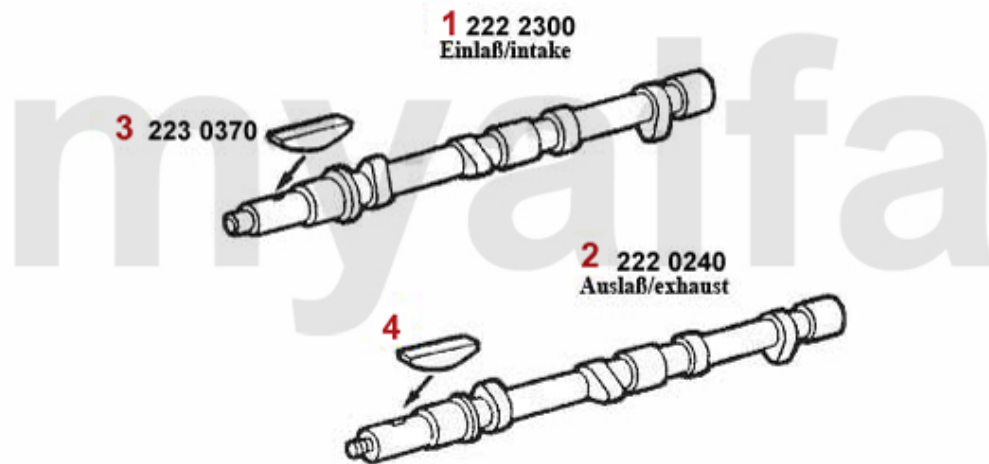

Nockenwelle/Camshaft 75 1.8 Turbo

1	22223000	OE. 60523000 CAMSHAFT INTAKE 75 Turbo	On request
2	2220240	CAMSHAFT 1750/2000 CARBURETTOR / SPIDER 1990-93 INJECTION EXHAUST ONLY	On request
3	2230370	VALVE SEAT EXHAUST 1300 OVERSIZE 0.10	SEK208.68