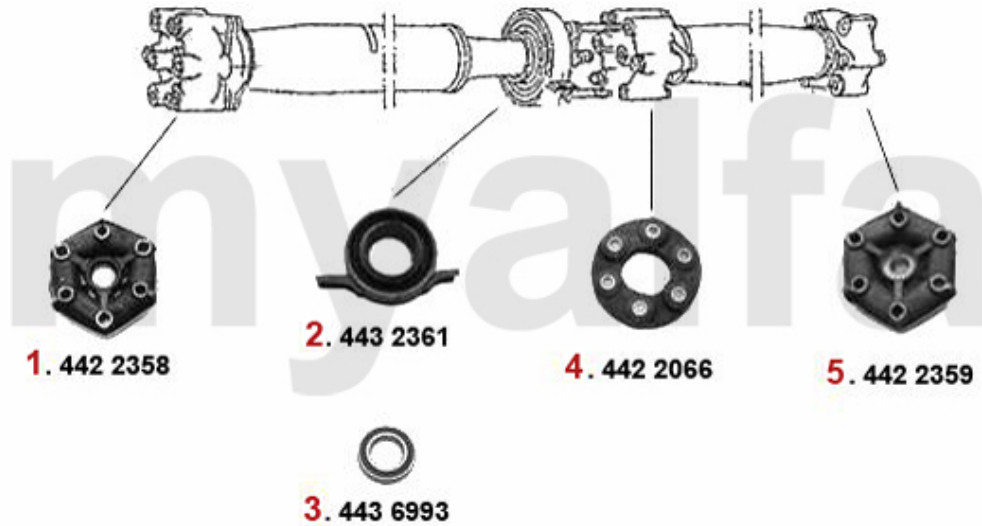

Antriebswelle/Driveshaft 75 2.5/3.0 V6

1	4422358	Front Flex disc GTV6, 75, 90 2500-3000 OE. 60518193	SEK2,320.32
2	4432361	OE. 60522599 DRIVE SHAFT SUPPORT 116 6-Cyl.	SEK757.85
3	4436993	OE. 60506993 BEARING FOR PROPSHAFT SUPPORT 116 6-CYL.	SEK290.27
4	4422066	OE. 60522066 MIDDLE FLEX DISC GTV6, 75 V6	SEK1,386.39
5	4422359	REAR FLEX DISC GTV6, 75, 90 2500-3000 OE. 60522592	SEK2,320.32