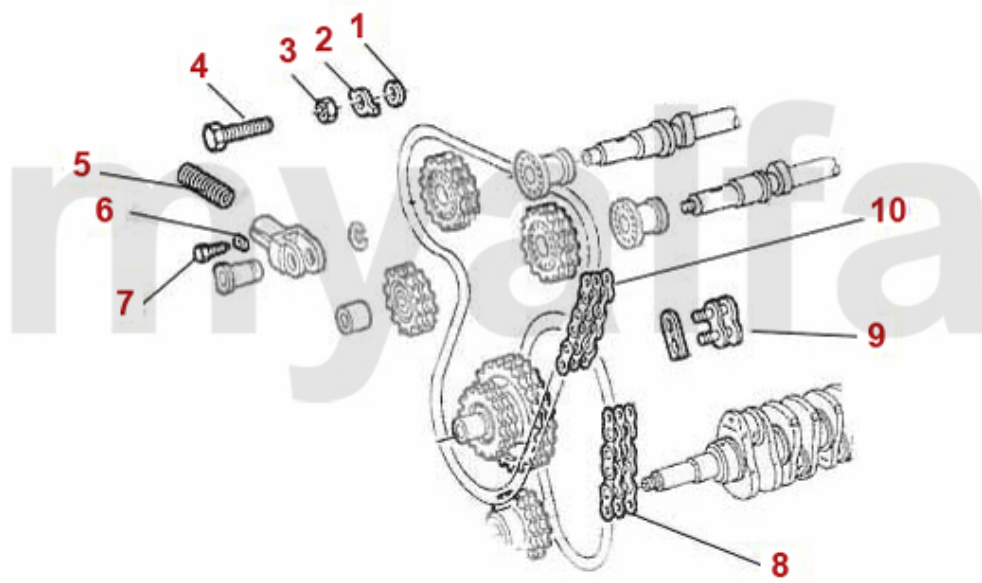

Steuerkette 75 1.8 Turbo

1	2421220	WASHER TIMING CHAIN SPROCKET	On request
2	2281230	TAB WASHER CAMSHAFT	SEK29.14
3	2421210	NUT TIMING CHAIN SPROCKET	SEK25.67
4	2280980	SAFETY SCREW CAMSHAFT	SEK40.79
5	2421200	CHAIN TENSIONER SPRING	SEK86.30
6	2421000	CHAIN TENSIONER LOCKING BLOCK	SEK64.10
7	2421010	CHAIN TENSIONER SCREW	SEK80.48
8	2410470R	TIMING CHAIN 1300 -2000 SHORT IWIS RACING	SEK676.27
8	2410470	BOTTOM TIMING CHAIN 1300-2000 WITHOUT LINK	SEK320.65
8	2410470I	TIMING CHAIN IWIS 1300-2000 SHORT ENDLESS	SEK553.89
9	2410480	TIMING CHAIN LINK	SEK87.41
10	2410460R	TIMING CHAIN 1750/2000 IWIS RACING	SEK1,107.64
10	2410460I	TIMING CHAIN IWIS 1750-2000 WITH LINK	SEK1,037.71
10	2410460	TOP TIMING CHAIN 1750-2000 WITH LINK	SEK496.73