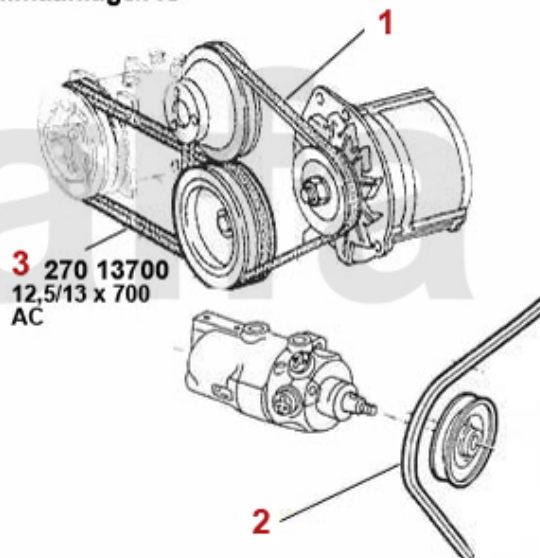

2 27010990 V-BELT POWER STEERING MONTREAL, 9,5 x 990

SEK170.25

3 27013890 OE. 60534863 V-BELT 13x900 AC

SEK191.20

Keilriemen/V-Belt 75 2.0/2.4 TD

ohne/without
Klimaanlage/AC

mit/with
Klimaanlage/AC

1 27001100 V-BELT 9.5x1100 ALFETTA 75,90 2.4 TD