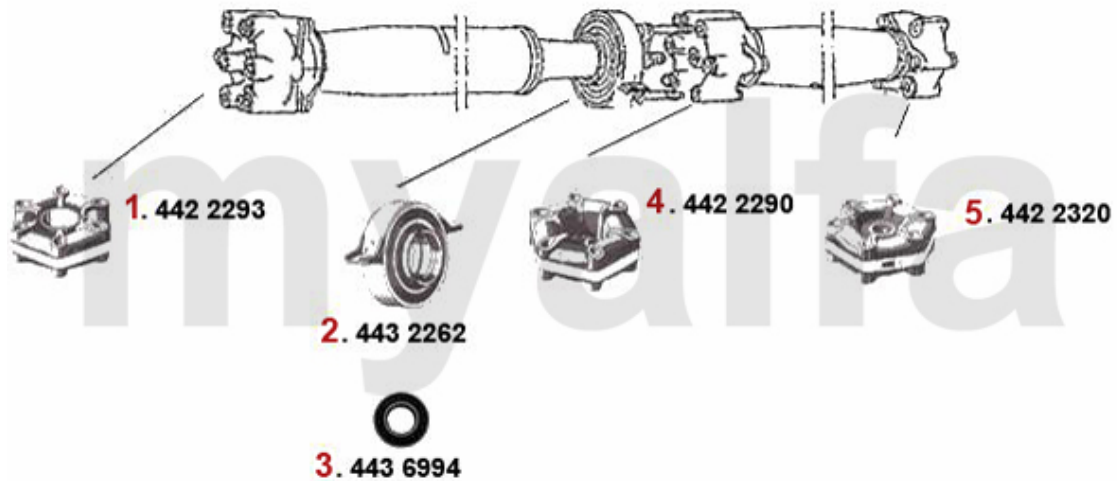

Antriebswelle/Driveshaft 75 2.0 TD

1	4422293	FRONT FLEX DISC 116 4-CYLINDERS OE.60521648	SEK991.09
2	4432262	OE. 60505302 PROP SHAFT CENTER SUPPORT 116 4-CYL.	SEK566.66
3	4436994	OE. 60505303 CENTER SHAFT BEARING ALFETTA, GTV (116), GIULIETTA,75 4 CYLINDER	SEK290.27
4	4422290	MIDDLE FLEX DISC ALFETTA, GIULIETTA 11.1976 > , 75,90	SEK1,375.85
5	4422320	OE.60521631 REAR FLEX DISC 116 4-CYLINDER	SEK1,014.40