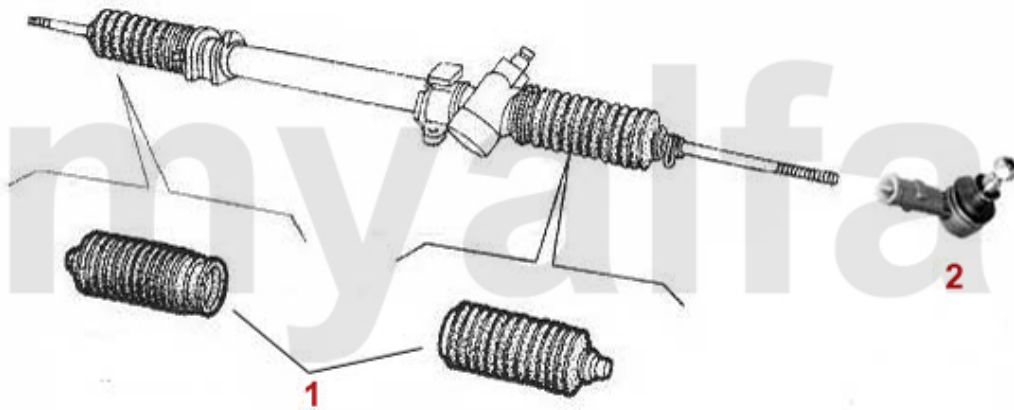

1	5552291	OE. 9943860 STEERING BOOT ZF 116 WITH POWER STEERING	SEK263.49
1	5552911	OE. 60548920 STEERING BOOT SPICA 116 WITHOUT POWER STEERING, 29/37 mm	SEK243.65
2	554180	OE. 60521320 TIE ROD END ALFETTA, GTV6, GIULIETTA, 75, 90, RZ, SZ	SEK332.31