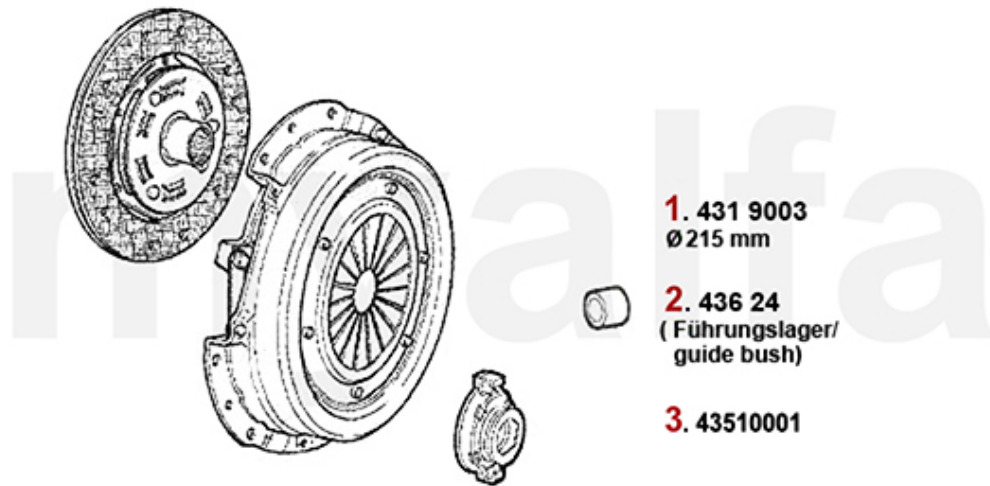

Kupplungs-Kit/Clutch Set 75 1.8/IE

1. 431 9003
Ø 215 mm

2. 436 24
(Führungslager/
guide bush)

3. 43510001

1	4319003	CLUTCH KIT, ALFETTA, GIULIETTA,75, GTV (116), 1.6/1.8/2.0/IE/TS/TD 1974-1992	SEK4,069.26
2	43624	OE. 60522024 NEEDLE BEARING	SEK523.50
3	43510001	RELEASE BEARING ALFETTA/ GIULIETTA, 75, 90, GTV 2.0 116	SEK804.47