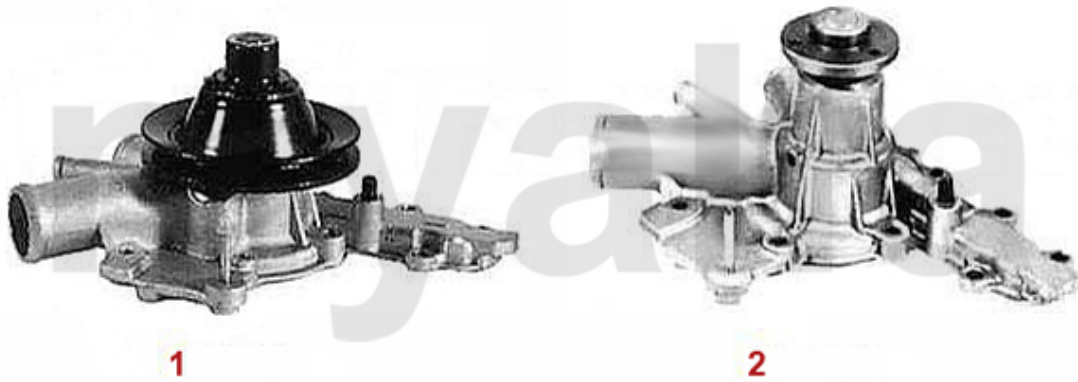

# Wasserpumpe/Waterpump 75 1.6/1.8/2.0/IE

---

<b>1</b>	<b>262510</b>	<b>OE. 60730469/60523035 WATERPUMP 75, ALFETTA, GIULIETTA, GTV (116), WITH PULLEY, WITHOUT REV METER CONNECTION</b>	<b>SEK921.16</b>
<b>2</b>	<b>2620430</b>	<b>WATER PUMP 2000 IE ELECTRIC FAN</b>	<b>SEK1,340.88</b>