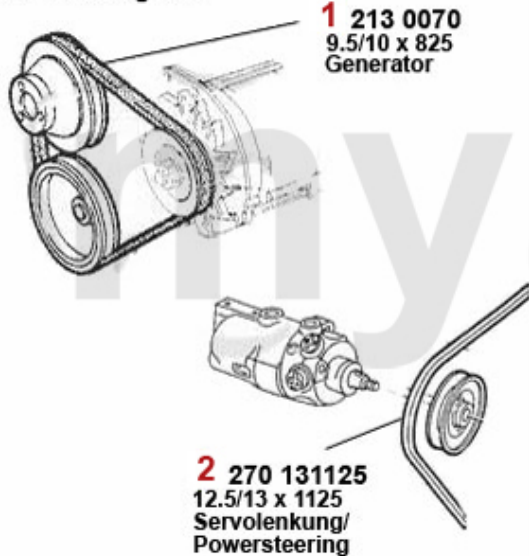

Keilriemen/V-Belt 75 1.8 Turbo

ohne/without
Klimaanlage/AC