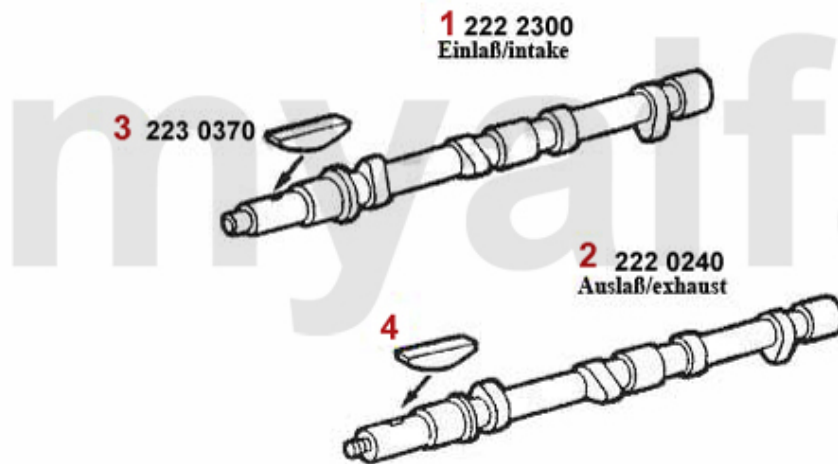

1	2240680	CAM FOLLOWER OE-QUALITY 101/105/115/116/75/155/164	SEK204.10
1	2240710	CAM FOLLOWER DLC RACING MADE IN ITALY 101/105/115/116/75/164	SEK460.51
2	2431140	SET VALVE SHIMS 200 PIECES 2,525 - 3,5 mm, DIAMETER 9mm	SEK6,517.78
2	2430840	SET VALVE SHIMS 205 PIECES 1,5 - 2,5 mm, DIAMETER 9mm	SEK6,517.78
2	2430430	VALVE SHIM 9MM PLEASE SUBMIT THE SIZE YOU NEED	SEK144.58
3	2232960	VALVE COTTER 9MM	SEK22.20
4	2232740	SET VALVE SPRINGS 16 PIECES	SEK991.09
5	2232950	SHIM VALVE CUP / SPRING	SEK41.35
6	2232920	VALVE SPRING CUP	On request
7	2230260	INTAKE VALVE 1600-1750 41 mm	SEK185.37
8	2230270	INTAKE VALVE 2000 CARBURETTOR 44 mm	SEK197.03
9	2330670	VALVE SEAL reinforced inlet/black	On request
10	2231640	VALVE GUIDE SPIDER 1990-93 INJECTION	SEK162.06
11	2230300	EXHAUST VALVE 1600-1750 37 mm	SEK194.67
12	2230320	EXHAUST VALVE 2000 40 mm	SEK244.89

Nockenwelle/Camshaft 75 1.8 Turbo

- **1 22223000** OE. 60523000 CAMSHAFT INTAKE 75 Turbo
- **3 2230370** VALVE SEAT EXHAUST 1300 OVERSIZE 0.10

On request
SEK208.68