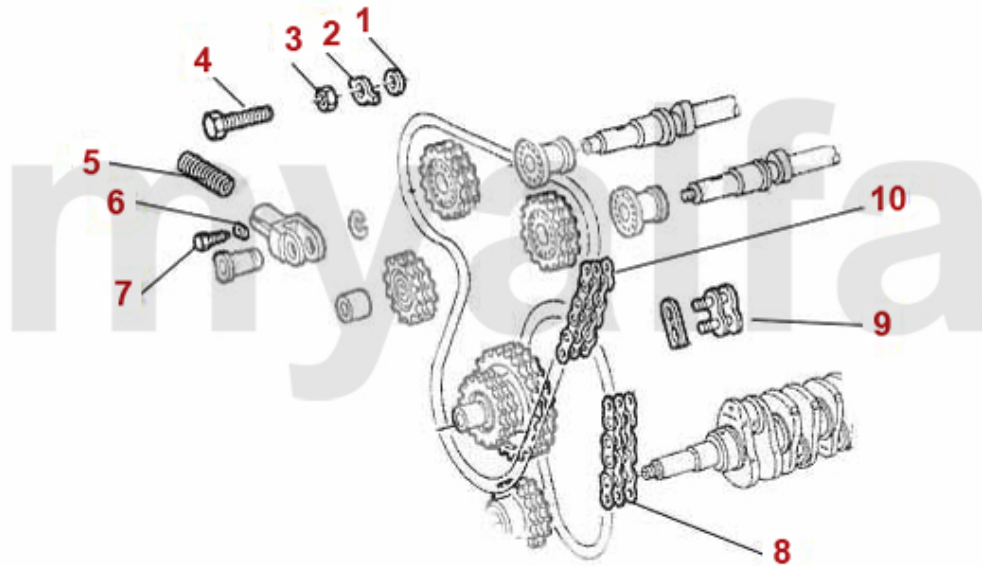

Steuerkette/Timing Chain 75 1.6/1.8/2.0/IE

1	2421220	WASHER TIMING CHAIN SPROCKET	On request
2	2281230	TAB WASHER CAMSHAFT	SEK29.14
3	2421210	NUT TIMING CHAIN SPROCKET	SEK25.67
4	2280980	SAFETY SCREW CAMSHAFT	SEK40.79
5	2421200	CHAIN TENSIONER SPRING	SEK86.30
6	2421000	CHAIN TENSIONER LOCKING BLOCK	SEK64.10
7	2421010	CHAIN TENSIONER SCREW	SEK80.48
8	2410470R	TIMING CHAIN 1300 -2000 SHORT IWIS RACING	SEK676.27
8	2410470	BOTTOM TIMING CHAIN 1300-2000 WITHOUT LINK	SEK320.65
8	2410470I	TIMING CHAIN IWIS 1300-2000 SHORT ENDLESS	SEK553.89
9	2410480	TIMING CHAIN LINK	SEK87.41
10	2412490R	TIMING CHAIN 1600 IWIS RACING	SEK1,107.64
10	2410460R	TIMING CHAIN 1750/2000 IWIS RACING	SEK1,107.64
10	2412490I	TIMING CHAIN IWIS 1600 LONG WITH LINK	SEK931.57
10	2410460I	TIMING CHAIN IWIS 1750-2000 WITH LINK	SEK1,037.71
10	2412490	TOP TIMING CHAIN 1600 WITH LINK	SEK496.73
10	2410460	TOP TIMING CHAIN 1750-2000 WITH LINK	SEK496.73