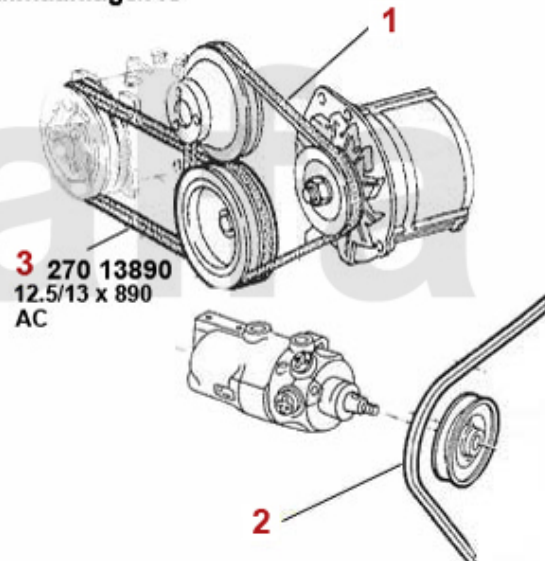

mit/with
Klimaanlage/AC