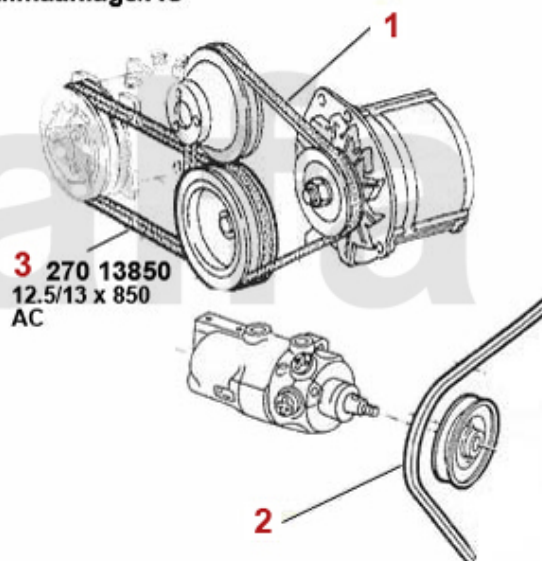

mit/with
Klimaanlage/AC