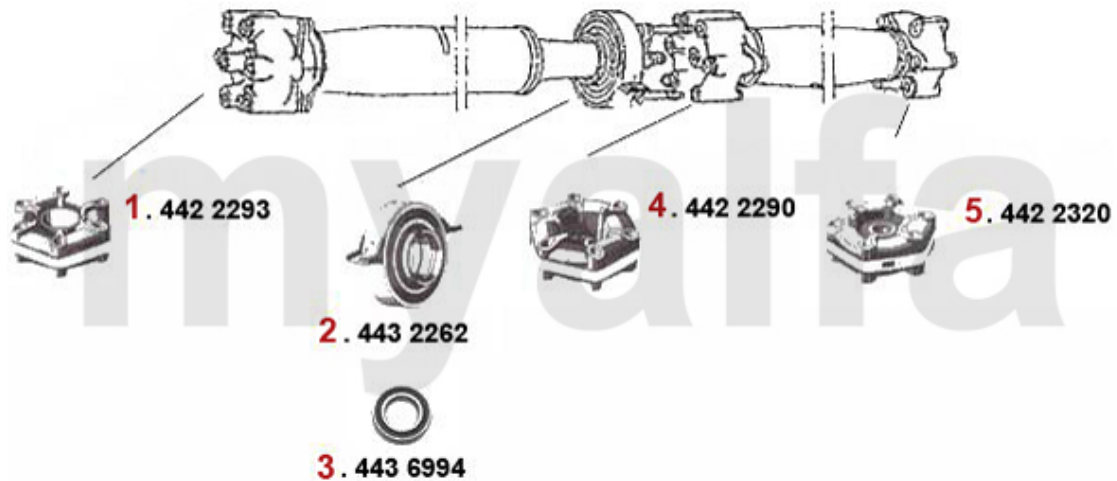

Antriebswelle/Driveshaft 75 1.6/1.8/2.0/IE/TS

1	4422293	FRONT FLEX DISC 116 4-CYLINDERS OE.60521648	SEK991.09
2	4432262	OE. 60505302 PROP SHAFT CENTER SUPPORT 116 4-CYL.	SEK566.66
3	4436994	OE. 60505303 CENTER SHAFT BEARING ALFETTA, GTV (116), GIULIETTA,75 4 CYLINDER	SEK290.27
4	4422290	MIDDLE FLEX DISC ALFETTA, GIULIETTA 11.1976 > , 75,90	SEK1,375.85
5	4422320	OE.60521631 REAR FLEX DISC 116 4-CYLINDER	SEK1,014.40