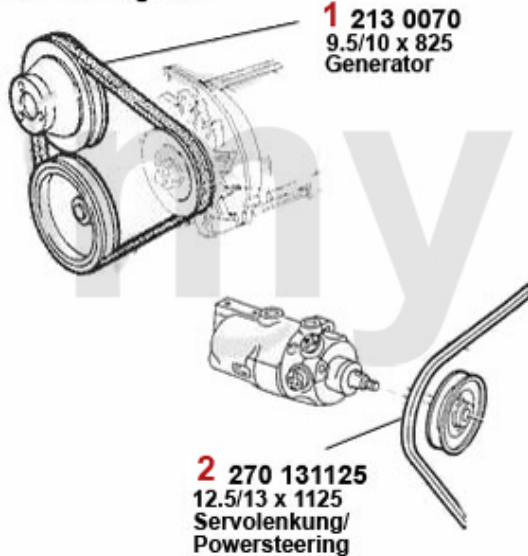

SEK204.10

Keilriemen/V-Belt 75 1.8 Turbo

ohne/without
Klimaanlage/AC

mit/with
Klimaanlage/AC

1 2700700 V-BELT 9.5x825

SEK103.79

2 27031125 OE. 60534452 V-BELT

SEK230.88

3 27013850 OE. 60805194 V-BELT

SEK204.10

Keilriemen/V-Belt 75 2.0 TS

ohne/without
Klimaanlage/AC

mit/with
Klimaanlage/AC

1 2700700 V-BELT 9.5x825

2 27031125 OE. 60534452 V-BELT

3 27013850 OE. 60805194 V-BELT