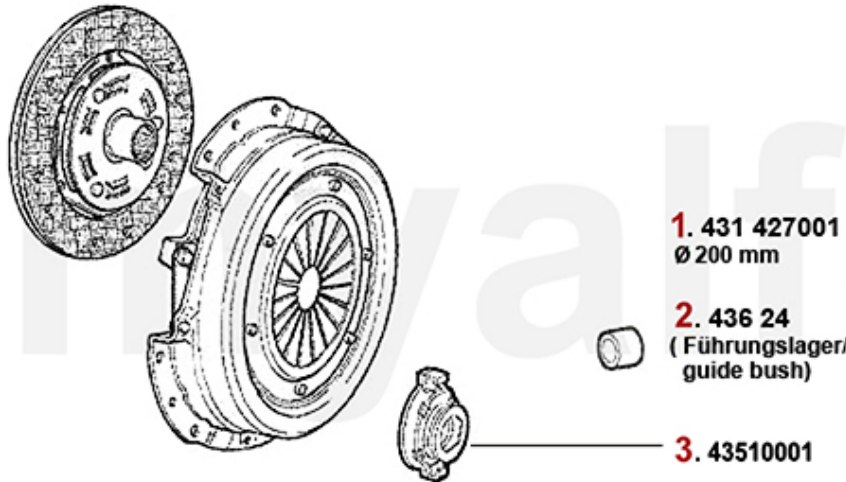

Kupplungs-Kit/Clutch Set 75 1.6/IE

1	43142701	CLUTCH KIT 116 1.3 - 1.6	SEK4,419.05
2	43624	OE. 60522024 NEEDLE BEARING	SEK523.50
3	43510001	RELEASE BEARING ALFETTA/ GIULIETTA, 75, 90, GTV 2.0 116	SEK804.47