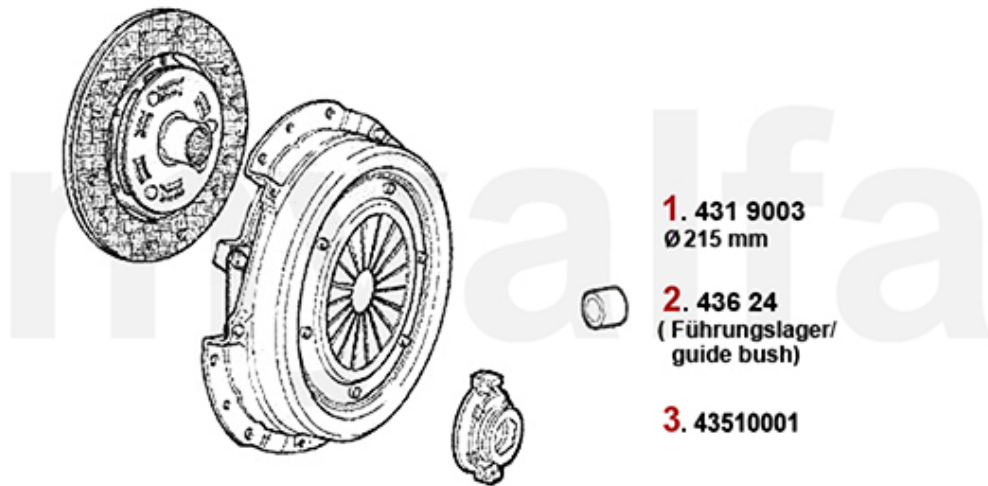

Kupplungs-Kit/Clutch Set 75 1.8/IE

1. 431 9003
Ø 215 mm

2. 436 24
(Führungslager/
guide bush)

3. 43510001

1	4319003	CLUTCH KIT, ALFETTA, GIULIETTA,75, GTV (116), 1.6/1.8/2.0/IE/TS/TD 1974-1992	SEK4,069.26
2	43624	OE. 60522024 NEEDLE BEARING	SEK523.50
3	43510001	RELEASE BEARING ALFETTA/ GIULIETTA, 75, 90, GTV 2.0 116	SEK804.47