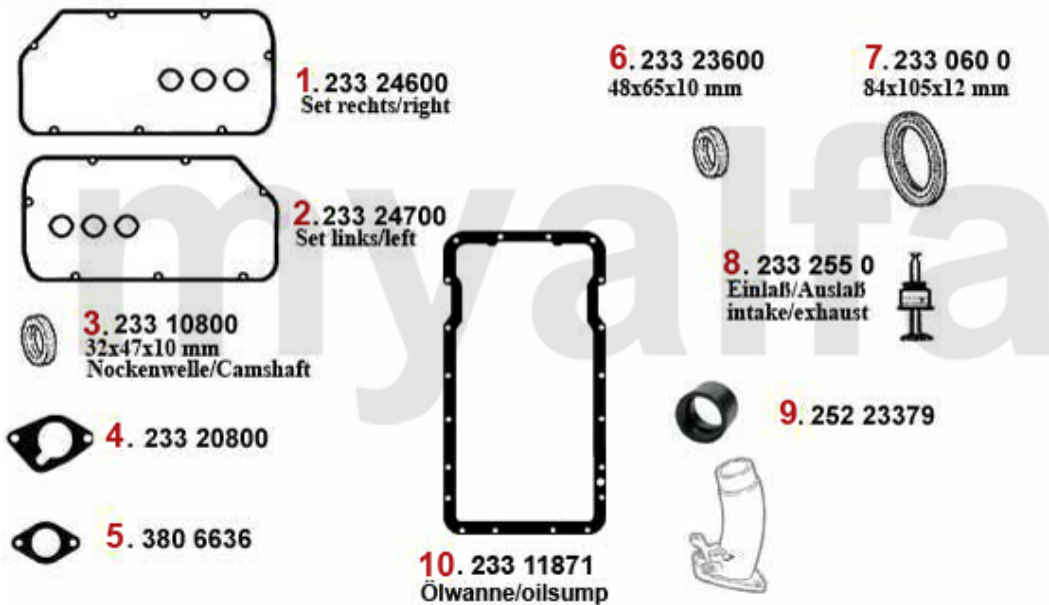

Dichtungen Motor/Gaskets Engine 75 2.5/3.0 V6

1	23324600	OE. 60512948 RIGHT VALVE COVER GASKET	SEK465.23
2	23324700	OE. 60512949 LEFT VALVE COVER GASKET SET	SEK465.23
3	23310800	Seal for Camshaft #606 10 985/561 03 085	SEK145.69
4	23320800	OE. 60777089 GASKET	SEK57.17
5	3806636	OE. 60506636 EXHAUST MANIFOLD GASKET	SEK75.76
6	23323600	OE. 60567605/7 Sealing Gasket	SEK227.41
7	2330600	OIL SEAL CRANK SHAFT REAR 84/105/12 SPIDER IE 1990-93 ORIGINAL QUALITY	SEK406.95
8	2332550	VALVE SEAL REINZ	SEK57.17
9	25223379	OE. 60523379 RUBBER HOSE f.	SEK173.72
10	23311871	OE. 96411871 SEALING GASKET ÖLSUMP 116 6-CYLINDER	SEK402.24
11	23307294	OE. 60507294 RUBBER RING f. SPARK PLUG SHAFT V6/12V	SEK68.82