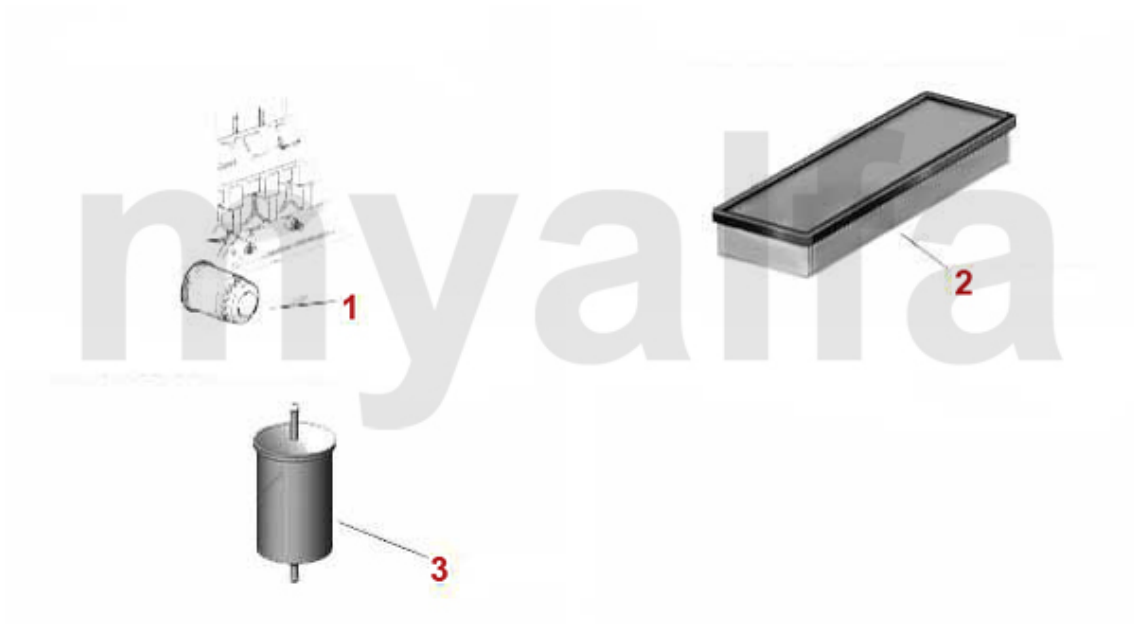

1	291125	OE. 60507080/60808974 OILFILTER	SEK138.75
2	2920150	AIR FILTER SPIDER IE 1986-93/ 75 TS/IE/Turbo	SEK360.33
3	29394	FUEL FILTER 75 2.0 TS LINE FILTER	SEK234.35