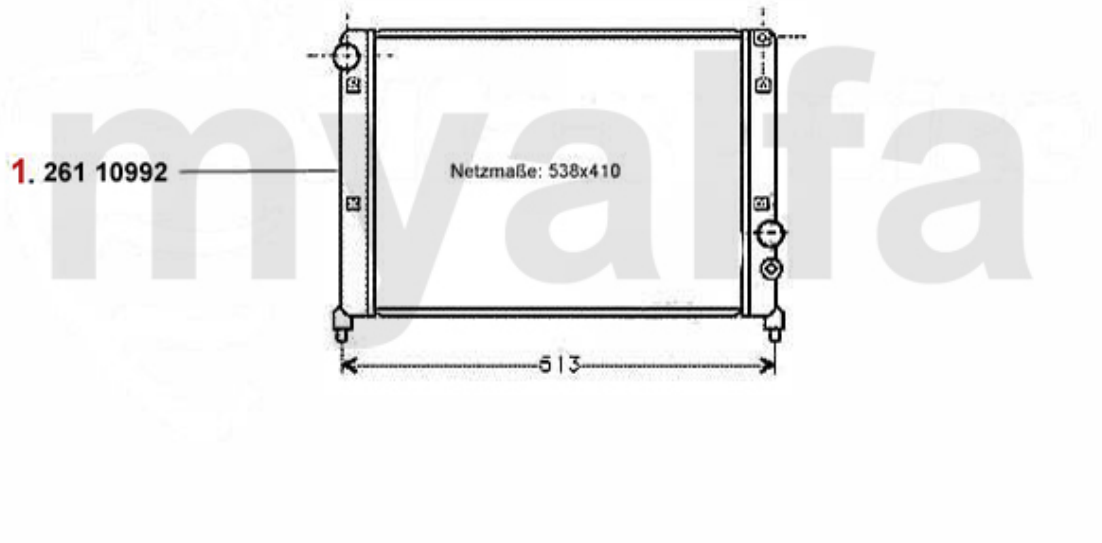

Kühler/Radiator 75 2.0/2.4 TD

1 26110992 Motorkühler 75,90 2.0/2.4 TD

On request