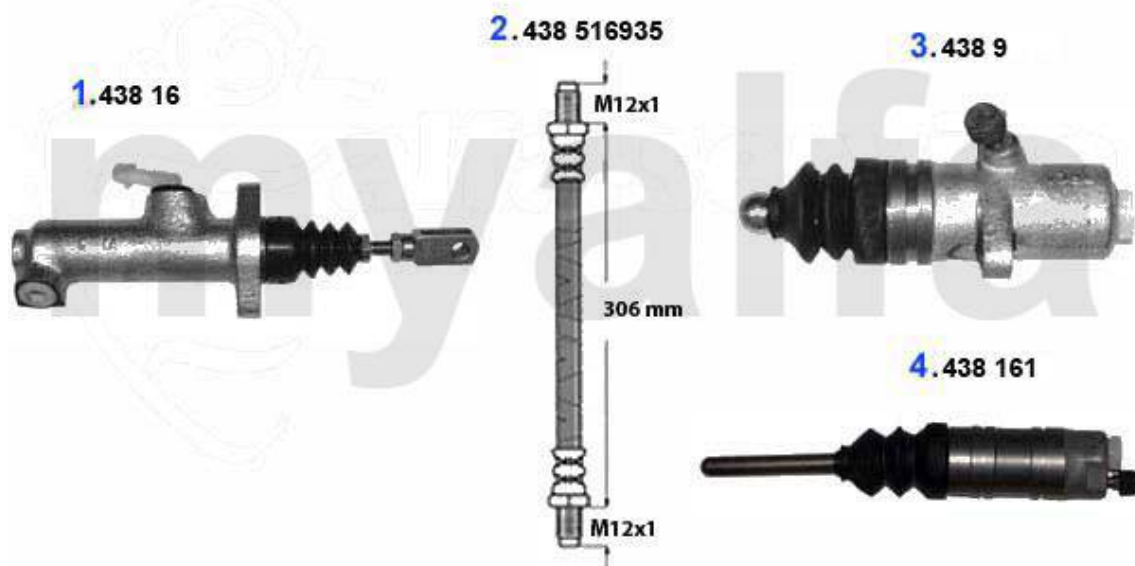

Kupplungsbetätigung/Clutch Actuation 75 1.8 Turbo

1	43816	OE. 60518194 CLUTCH MASTER CYLINDER 116 1983>	SEK991.09
2	43816935	CLUTCH HOSE 116	SEK230.88
3	4389	OE. 60547341 CLUTCH SLEEVE CYLINDER	SEK757.85
4	438161	OE. 60522023 CLUTCH SLAVE CYLINDER	SEK1,154.26