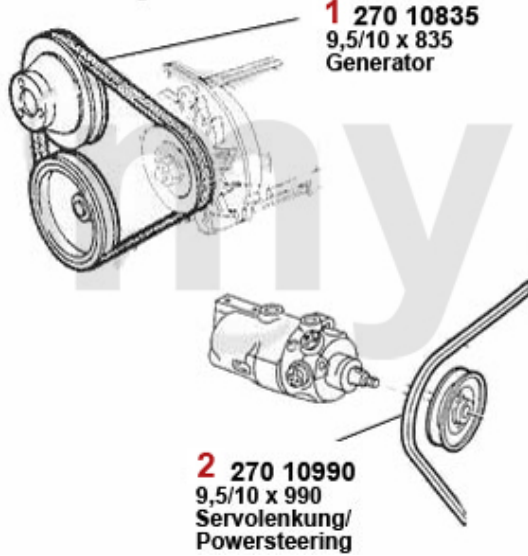

Keilriemen/V-Belt 75 2.5/3.0 V6

ohne/without
Klimaanlage/AC