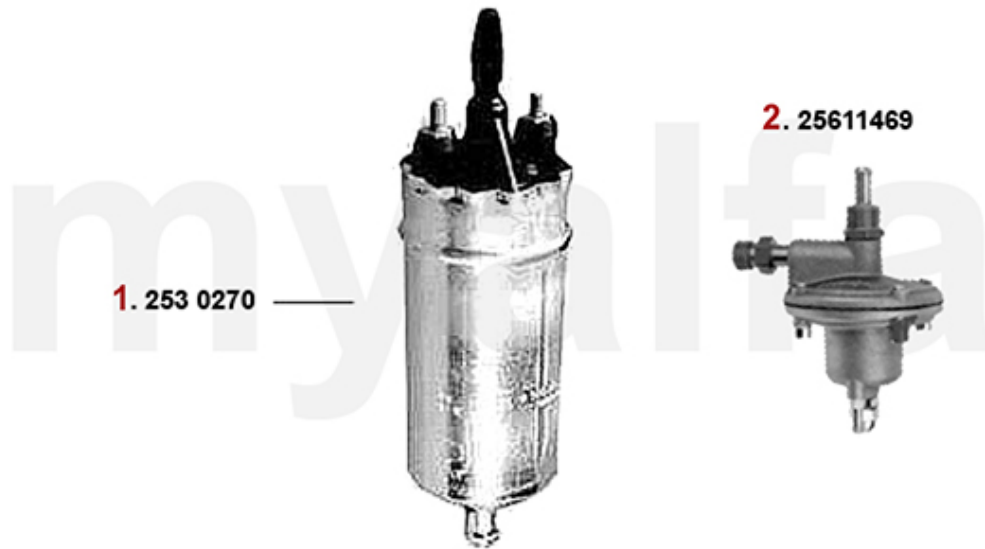

Kraftstoffpumpe/Fuel Pump 75 2.5/3.0 V6

1	2530270	ELECTRICAL FUEL PUMP SPIDER 2000 IE 1986-93, ALFA 75 IE	SEK1,690.67
2	25611469	OE.60811469/60611308 FUEL PRESSURE REDUCER SCREW IN VERSION FOR VARIOUS MODELS	SEK1,504.05

Ansaugbrücke/Intake Manifold 75 1.6/1.8

1. 233 0160
>05.1983

7. 252 0790
Satz ALU-Flansche/
set alloy flanges
>05.1983

2. 252 0180
Doppelflansch/
double flange
>05.1983
Ø 40 mm

8. 233 58501
06.1983>

3. 252 0170
Einzelflansch/
single flange
>05.1983
Ø 40 mm

9. 252 2384
Doppelflansch/
double flange
06.1983>
Ø 40 mm

4. 233 0350
>05.1983 x 8

10. 252 2383
Einzelflansch/
single flange
06.1983>
Ø 40 mm

5. 252 0340
Einzelflansch/
single flange
>05.1983
Ø 45 mm

11. 233 18080
06.1983> x 4
4. 233 0350
06.1983> x 4

6. 233 0770
Ø 45 mm x 8

1	2330160	INTAKE MANIFOLD GASKET 1600-2000 CARBURETTOR MODELS FROM 1968 ON	SEK158.59
2	2520180	DOUBLE CARBURETTOR RUBBER MOUNT 40 mm PREMIUM QUALITY	SEK687.92
3	2520170	SINGLE CARBURETTOR RUBBER MOUNT 40 mm PREMIUM QUALITY	SEK402.24
4	2330350	HD CARBURETTOR MOUNT GASKET (8 PCS) 40 mm REINFORCED	SEK127.10
5	2520340	CARBURETTOR RUBBER MOUNT 45 mm	SEK408.06
6	2330770	HD CARBURETTOR MOUNT GASKET 45 mm TS-9003	SEK20.40
8	23358501	INTAKE MANIFOLD GASKET SPIDER 1600 1990-93	SEK220.34
9	2522384	DOUBLE CARBURETTOR RUBBER MOUNT 40 mm. 116 4-CYLINDER 06.1983>, SPIDER 1600 1990-93 PREMIUM QUALITY	SEK1,037.71
10	2522383	SINGLE CARBURETTOR RUBBER MOUNT 40 mm, 116 4-CYLINDER 06/1983>, SPIDER 1600 1990-93 PREMIUM QUALITY	SEK555.00
11	23318080	GASKET CARBURETTOR RUBBER MOUNT / INTAKE MANIFOLD SPIDER 1600 1990-93	SEK17.48