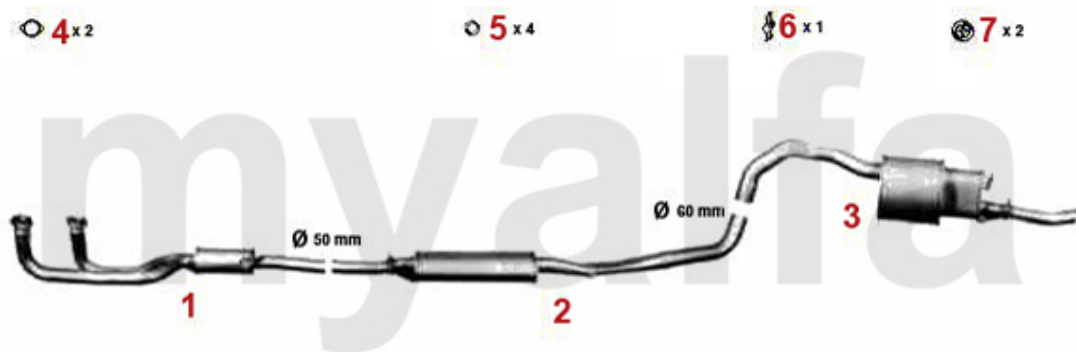

Abgasanlage/Exhaust System 75 2.0 TS

75 2.0 Twin Spark

1987 - 92

1	33205003	PRESILENCER 75 1.6 - 2.0 IE TS Bj. 87-92	SEK1,970.53
2	34105006	OE. 60530486 MIDDLE SILENCER 75 wo. CAT.	SEK2,326.14
3	35105007	OE. 60530487 REAR SILENCER 75	SEK1,853.84
4	38094413	OE. 60777697 GASKET	SEK80.48
5	38091011	OE. 60521386 RUBBER RING	SEK26.78
6	38091024	OE. 60521407 EXHAUST RUBBER MOUNT	SEK54.81
7	38091012	OE. 60573784 RUBBER RING	SEK29.14