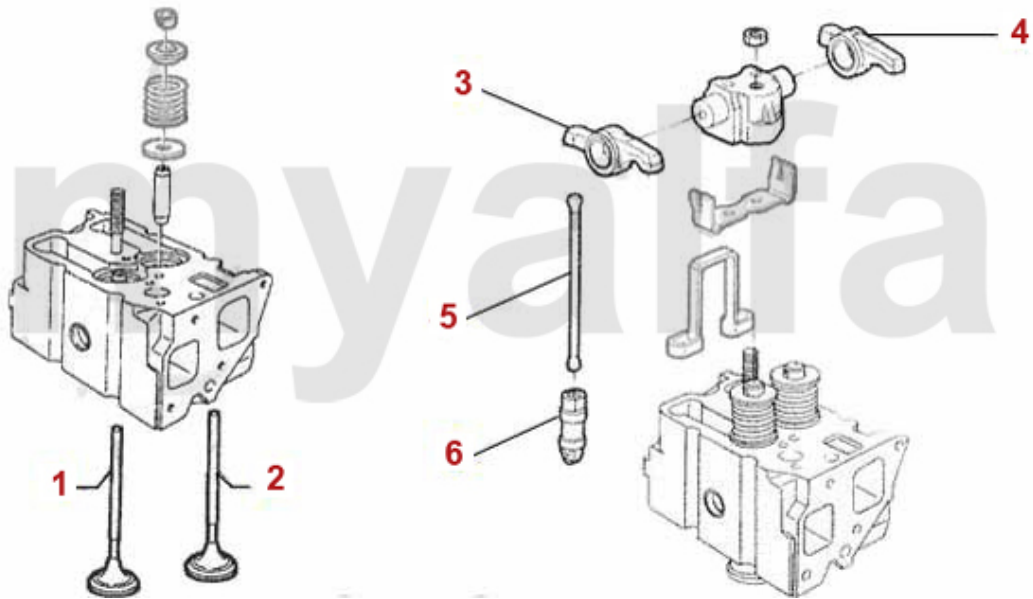

Ventiltrieb/Valve Train 75 TD

1	22391438	OE. 60540864 VALVE EXHAUST 1.8/2.5 TD	SEK951.41
2	22391437	OE. 60507189 VALVE INTAKE 1.8/2.5 TD	SEK441.92
3	22495513	OE. 60595513 ROCKER EXHAUST TD	SEK496.73
4	22495512	OE. 60595512 ROCKER INTAKE TD	SEK496.73
5	22496243	OE. 60594243 PUSH ROD 33 (905/7),75,155, 164/Super TD	SEK155.12
6	2247198	OE. 60507198 Tappet 33 (905/7),75,155, 164/Super TD	SEK335.78