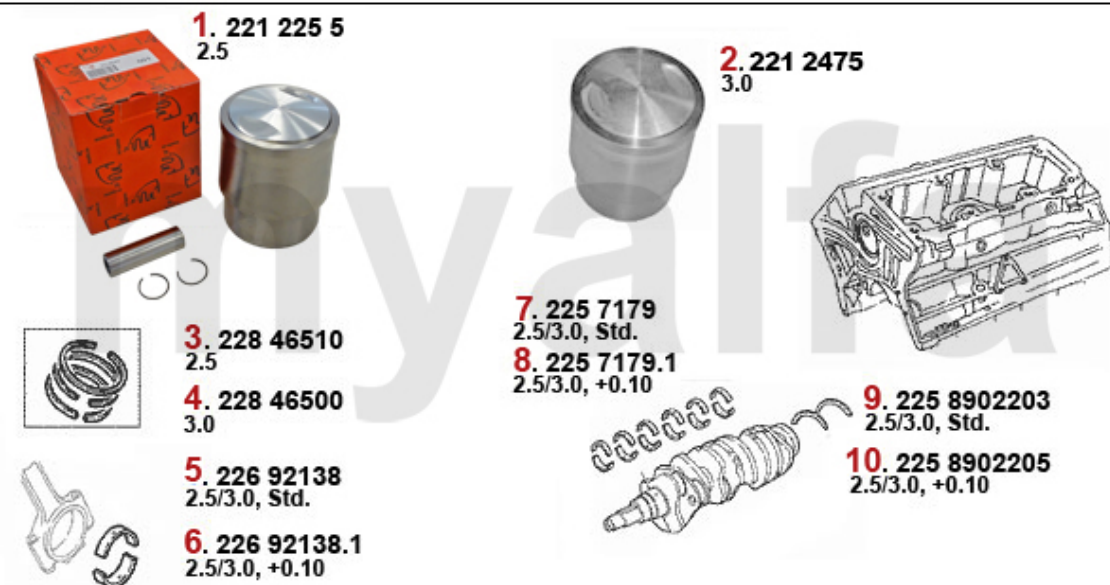

Kolben/Pistons 75 2.5/3.0 V6

1	2212255	PISTON/LINER 2.5 V6, 1980-97, 6, 75, 90, 155, 164, ALFETTA / GTV6	SEK2,069.60
2	2212475	OE. 60778673 PISTON/LINER 3.0 12V, QV DESIGN	SEK1,923.91
3	22846510	OE. 60735980 PISTON RING SET 116 6-Cyl. (FOR 1 PISTON)	SEK465.23
4	22846500	OE. 60777916 PISTON RING SET 3.0 V6 (FOR 1 PISTON) 1.5/1.5/3.5 ¥93	SEK465.23
5	22692138	OE. 60513381 CON BEARING SET STD 6-CYL.	SEK1,154.26
6	226138.1	OE. 60513381/2 ROD BEARING 1st OVERSIZE 6-Cyl.	SEK1,048.26
7	2257179	MAIN BEARING SET STD 6 CYL.	SEK1,164.81
8	2251791	OE.60568884 MAINBEARING SET 1st OVERSIZE 6-Cyl.	SEK1,142.61
9	22502203	SET THRUST WASHER STD V6 OE 60513374	On request
10	22502205	SET THRUST WASHER 0,005 V6 OE 60513374	On request