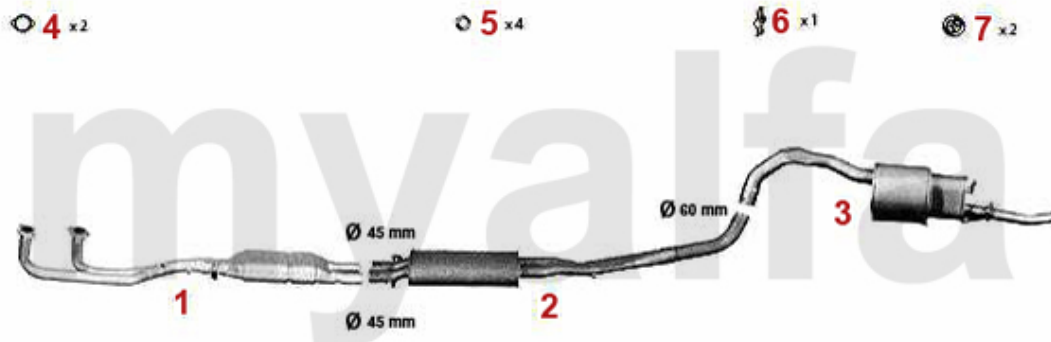

Abgasanlage/Exhaust System 75 2.0 TS KAT

75 KAT. 1.6 i.e. - 1.8/i.e. - 2.0 TWIN SPARK

'87-'92

1	32114833	OE. 60564162 CATALYSATOR 75	On request
2	34104906	OE. 60528963 MIDDLE SILENCER 75 w. CAT.	SEK2,856.59
3	35105007	OE. 60530487 REAR SILENCER 75	SEK1,853.84
4	38094413	OE. 60777697 GASKET	SEK80.48
5	38091011	OE. 60521386 RUBBER RING	SEK26.78
6	38091024	OE. 60521407 EXHAUST RUBBER MOUNT	SEK54.81
7	38091012	OE. 60573784 RUBBER RING	SEK29.14