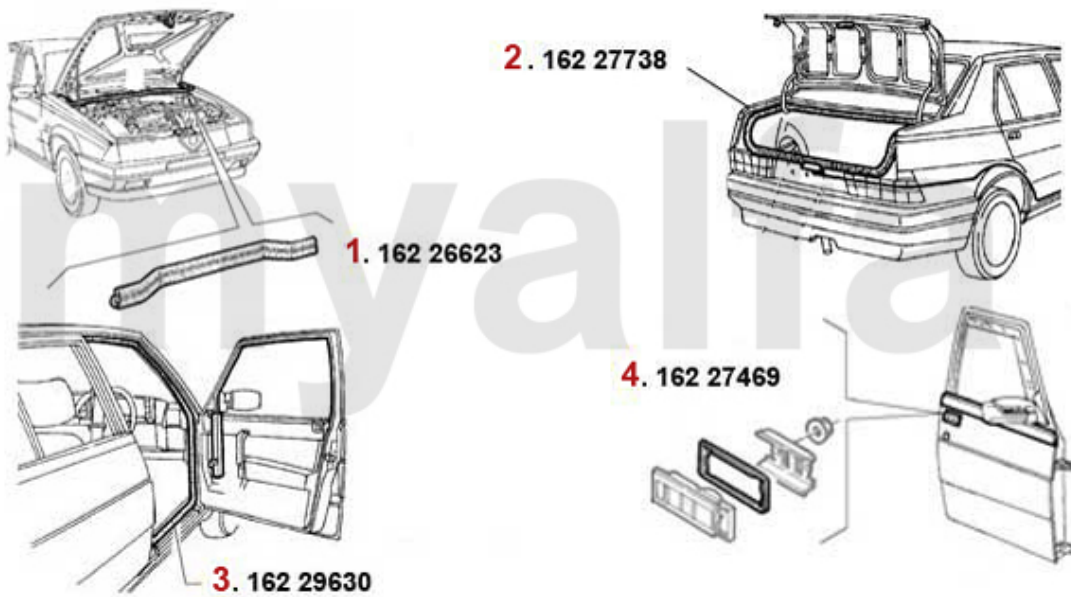

Dichtgummis/Rubber Gasket 75

1	16226623	OE. 60526623 ENG. COMPARTMENT SEAL	SEK320.65
2	16227738	OE. 60527738 TRUNK RUBBER 75	SEK804.47
3	16229630	DOOR RUBBER FRONT OR REAR 75	SEK454.68
4	16227469	OE. 60527469 PLASTIC FRAME FOR OUTER DOOR HANDLE 75	SEK145.69