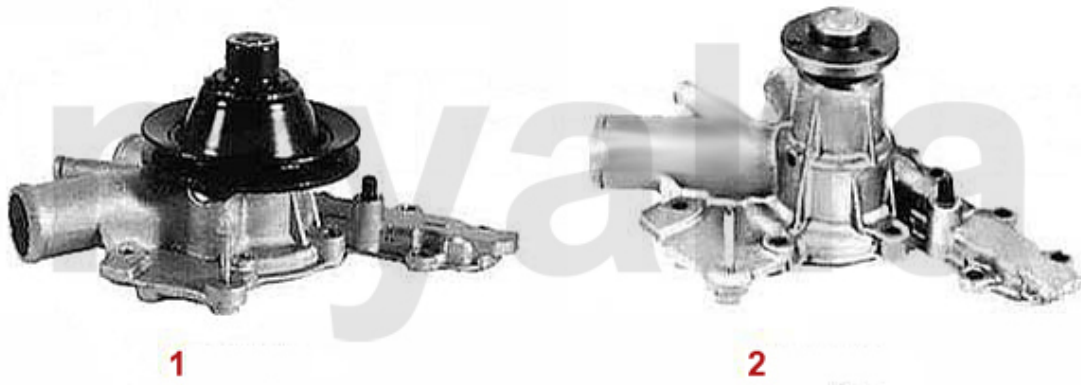

Wasserpumpe/Waterpump 75 1.6/1.8/2.0/IE

1	262510	OE. 60730469/60523035 WATERPUMP 75, ALFETTA, GIULIETTA, GTV (116), WITH PULLEY, WITHOUT REV METER CONNECTION	SEK921.16
2	2620430	WATER PUMP 2000 IE ELECTRIC FAN	SEK1,340.88