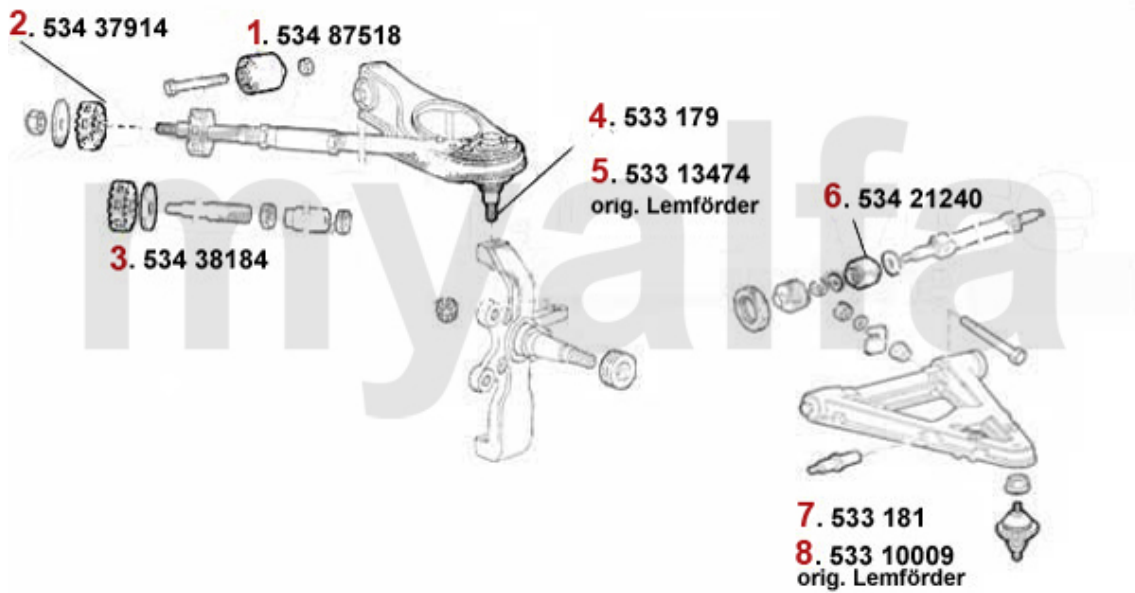

Aufhängung/Attachment 75 vorne/front

1	53487518	OE. 60521269 FRONT WISHBONE BUSH 75,GTV6 (116) RZ/SZ	SEK138.75
2	53437914	OE. 60521263 RUBBER 75, GTV6 (116)	SEK52.45
2	5340061	Front Strut/Caster Bar Kit of 4 Lipped/Recessed Bushes & 2 Stainless Steel Tubes Note: Sp	SEK815.02
3	53438184	OE. 60521264 RUBBER 75, GTV6	SEK52.45
4	533179	OE. 60728728 UPPER BALL JOINT 116	SEK454.68
5	53313474	OE. 60728429 Front upper ball joint LMI	On request
6	53421240	OE. 60521240 LOWER ARM BUSH 116 FA	SEK485.63
7	533181	OE. 60521236 LOWER BALL JOINT 116	SEK500.19
8	53310009	OE. 60521236/7 LOWER BALL JOINT LEMFÖRDER	On request