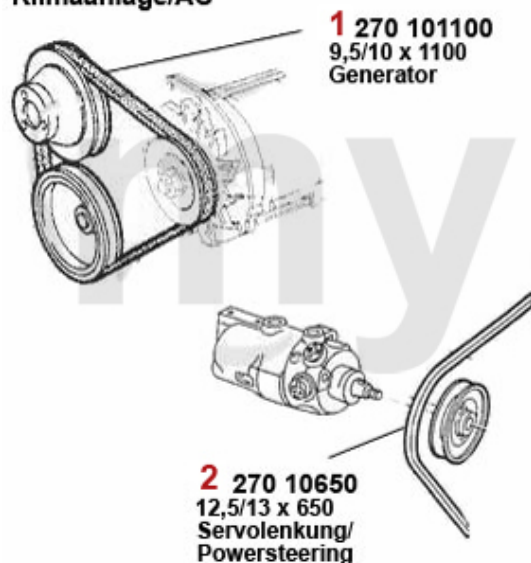

Keilriemen/V-Belt 75 2.0/2.4 TD

ohne/without
Klimaanlage/AC