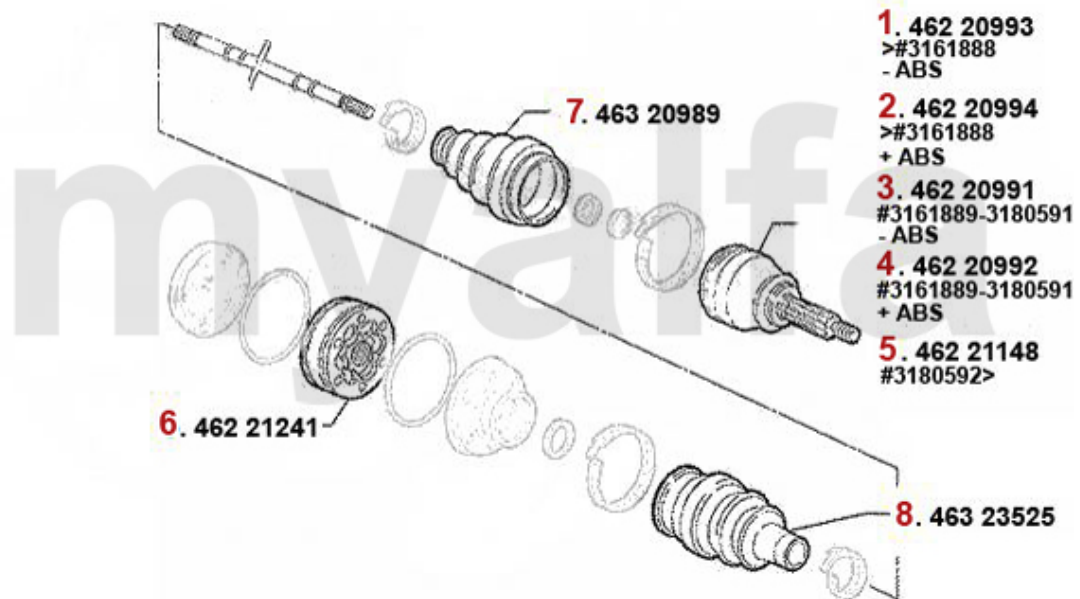

Antriebswelle/Driveshaft 145/6 1.4 TS 16V

- **1.** 462 20993
  >#3161888
  - ABS
- **2.** 462 20994
  >#3161888
  + ABS
- **3.** 462 20991
  #3161889-3180591
  - ABS
- **4.** 462 20992
  #3161889-3180591
  + ABS
- **5.** 462 21148
  #3180592>

6. 462 21241

7. 463 20989

8. 463 23525

1	46220993	SET OUTER JOINTS 145/6 TS/TD/ JDT Bj. 96> W/O ABS, 155 2.0 TS 16V	SEK1,737.29
2	46220994	OE. 60812760 OUTER JOINT SET	SEK1,807.22
3	46220991	OUTER JOINTS SET 145/6 1.4 TS 16V WITHOUT ABS	SEK1,737.29
4	46220992	Gelenksatz außen 145/6 1.4 ie 16V TS mit ABS	SEK1,423.71
5	46221148	OE. 60815368 CONST.VELLOCITY JOI 145/6 1.4 TS 16V #	SEK1,782.80
6	46221241	INNER JOINT SET GTV/SPIDER (916), 155, 145/6 TS 16V, 156 TS 16V, 166 2.0 TS, 147 1.6/2.0 TS	SEK1,340.88
7	46320989	OE. 46429633 DRIVE SHAFT BOOT SET	SEK243.65
8	46323525	OE. 9945301 BOOT	SEK320.65