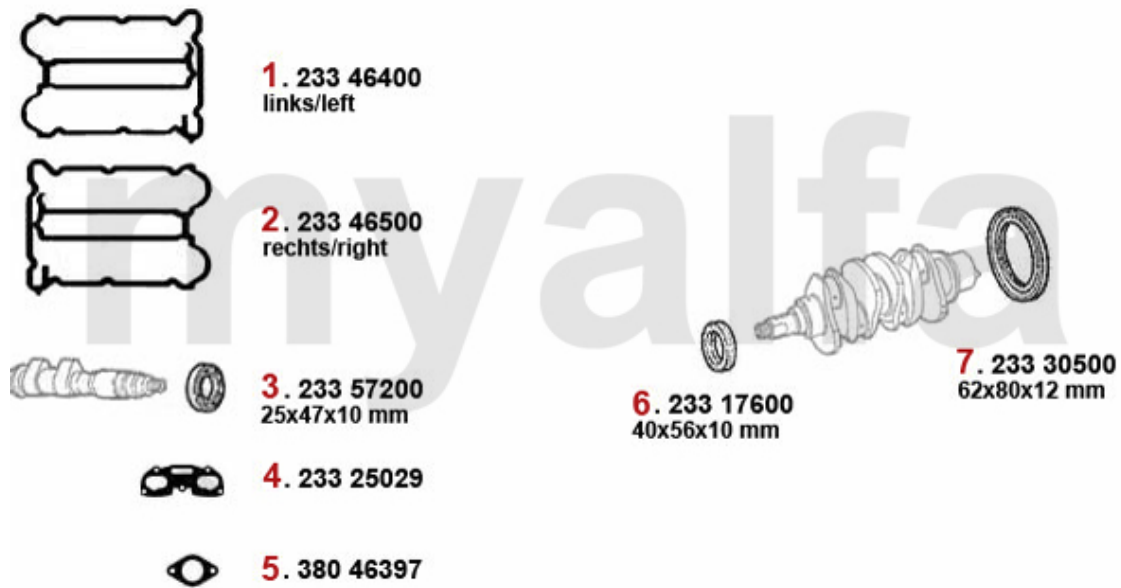

Motordichtungen/Engine Gaskets 145/6 1.7 IE 16V Boxer

1	23346400	OE. 60525316 VALVE COVER GASKET	On request
2	23346500	OE. 60542965 VALVE COVER GASKET	On request
3	23357200	Simmerring Nockenwelle v/h 33 (907), 145/6 1.7 IE 16V	SEK134.03
4	23325029	OE.60525029 INTAKE MANIFOLD GASKET	SEK110.72
5	38046397	EXHAUST MANIFOLD GASKET 33 (907), 145/6 1.7 ie 16V	On request
6	23317600	FRONT SHAFT SEAL CRANKSHAFT 40/56/10 ARNA,SUD/SPRINT,33 (905/7), 145/6 BOXER,155 TS 8V	SEK231.99
7	23330500	OE. 60502893 REAR CRANKSHAFT SEAL (FYLWHEEL) ARNA,SUD/SPRINT,33 (905/7) ,145/6 BOXER	SEK460.51