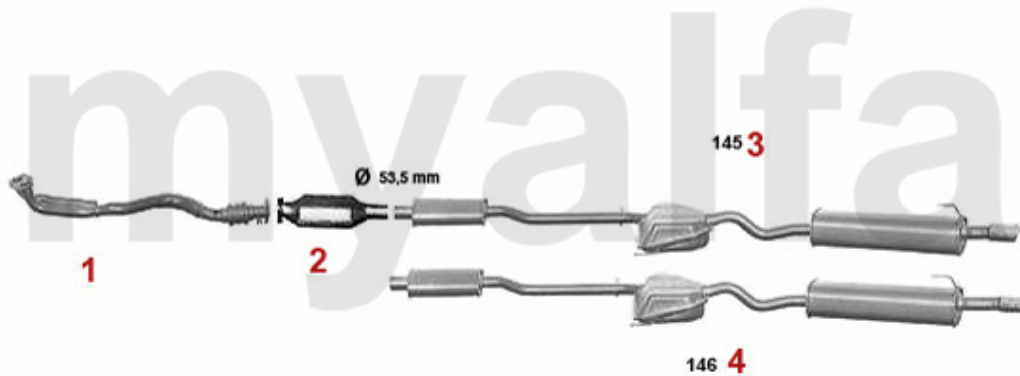

Abgasanlage/Exhaust System 145/6 TS 16V

5 x1

6 x1

7 x1

8 x1

145/146 TS 16V 1.4/1.6/1.8/2.0 nicht/not 2.0 TS QV

1996>

1	33216201	OE. 60626888 FRONT MUFFLER 145/6, 155 TS 16V	SEK2,110.39
2	32116233	Katalysator 145/6 1.4-2.0 16V TS bj. 97> 155 1.6-2.0 16V TS bj. 96-97	SEK7,535.65
3	36113409	OE.60620108 MUFFLER COMPLETE FROM KAT ON 145 16V TS 1.4-2.0 '97-	On request
4	36114409	Schalld. kompl. ab KAT 146 16V TS 1.4-2.0 '97-	On request
5	38094474	OE. 46772217 GASKET	SEK115.44
6	38091124	OE.60806013 / 60806020 EXHAUSTRUBBER 145/6 REAR SECTION, 155 MIDDLE SECTION	SEK69.38
7	38091140	OE.60609574 EXHAUST MOUNT RUBBER 145/6 REAR SILENCER 16V TS,155 2.0 16V TS	SEK57.17
8	38091041	OE. 60586017 EXHAUST RUBBER	SEK45.51