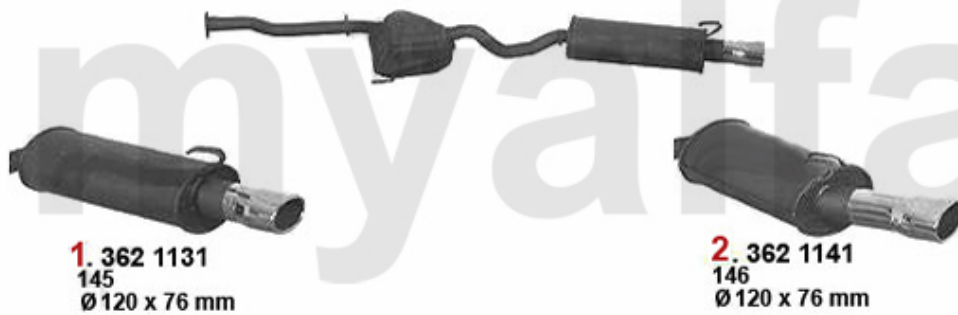

Sportauspuff/Sport Exhaust System 145/6 TS Quadrifoglio

3 x1

4 x1

5 x1

145/146 2.0 TS QV 16V/TI

>1996

1	3621131	REAR SPORT EXHAUST 145 QUADRIFOGLIO EXHAUST PIPE OVAL CHROMED 120x76 mm	SEK3,089.82
2	3621141	Sport-Endtopf 146 2.0 16V TS Quadrifoglio Endrohr verchromt oval 120x76 mm	SEK4,500.63
3	38091124	OE.60806013 / 60806020 EXHAUSTRUBBER 145/6 REAR SECTION, 155 MIDDLE SECTION	SEK69.38
4	38091140	OE.60609574 EXHAUST MOUNT RUBBER 145/6 REAR SILENCER 16V TS,155 2.0 16V TS	SEK57.17
5	38091041	OE. 60586017 EXHAUST RUBBER	SEK45.51