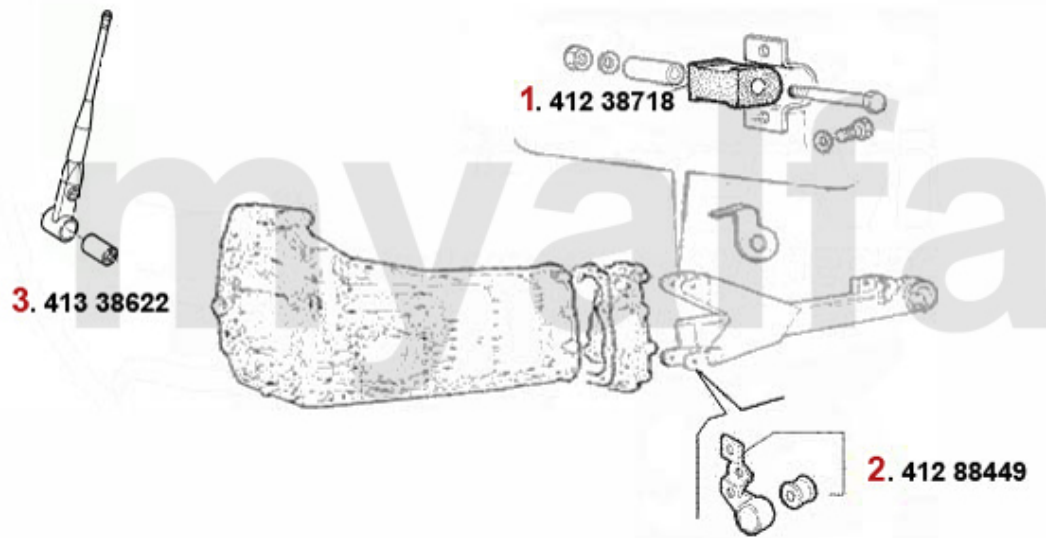

Getriebeaufhängung/Gear Mount 145/6 Boxer

1	41238718	OE.60502538 RUBBER BEARING TRANSMISSION MOUNT
2	41288449	Getriebe-Bügelhalter vorne 145/6 Boxer
3	41338622	OE. 60501640 BUSH

On request

On request

SEK185.37