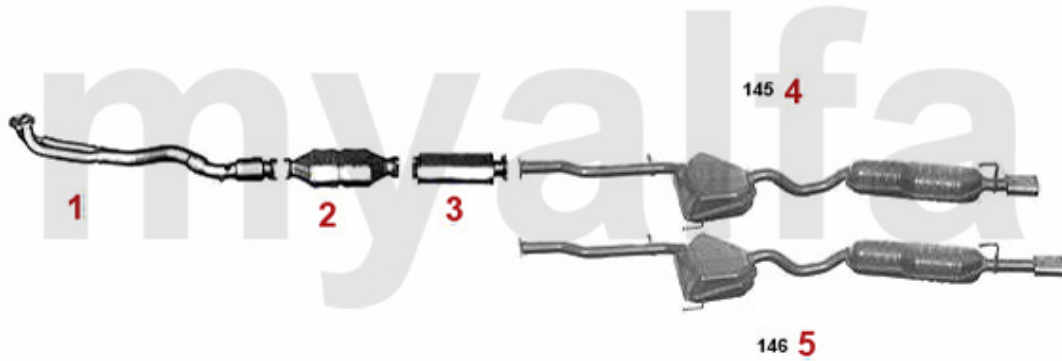

Abgasanlage/Exhaust System 145/6 TS Quadrifoglio

6 x1 7 x1 7 x1 8 x1 9 x1 10 x1 11 x1

145/146 2.0 TS QV/TI 16V

>1996

1	33202101	PRE-SILENCER SPIDER/GTV (916) 1.8 2.0 TS 1995> 145/6,155 2.0 16V TS 1995-96	SEK2,413.56
2	32113133	OE. 60611770/2 CATALYSATOR	SEK4,080.92
3	34116103	MIDDLE SILENCER 155 2.0 16V TS95-96 145 QV,146 2.0 16V TS. 95-96	SEK909.51
4	36113109	MIDDLE AND REAR SILENCER 145 QV 1995-96	On request
5	36114109	OE. 60615377 REAR SILENCER 146	SEK2,879.90
6	38094474	OE. 46772217 GASKET	SEK115.44
7	38094487	7783718 GASKET	SEK62.99
8	38094002	OE. 60511451 EXHAUST GASKET	SEK103.79
9	38091124	OE.60806013 / 60806020 EXHAUSTRUBBER 145/6 REAR SECTION, 155 MIDDLE SECTION	SEK69.38
10	38091140	OE.60609574 EXHAUST MOUNT RUBBER 145/6 REAR SILENCER 16V TS,155 2.0 16V TS	SEK57.17
11	38091041	OE. 60586017 EXHAUST RUBBER	SEK45.51