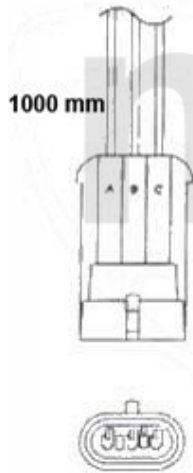

Lambda-Sonde/Lambda Probe 145/6 Boxer Bj. 94-96

1. 370 605374
1.4 IE