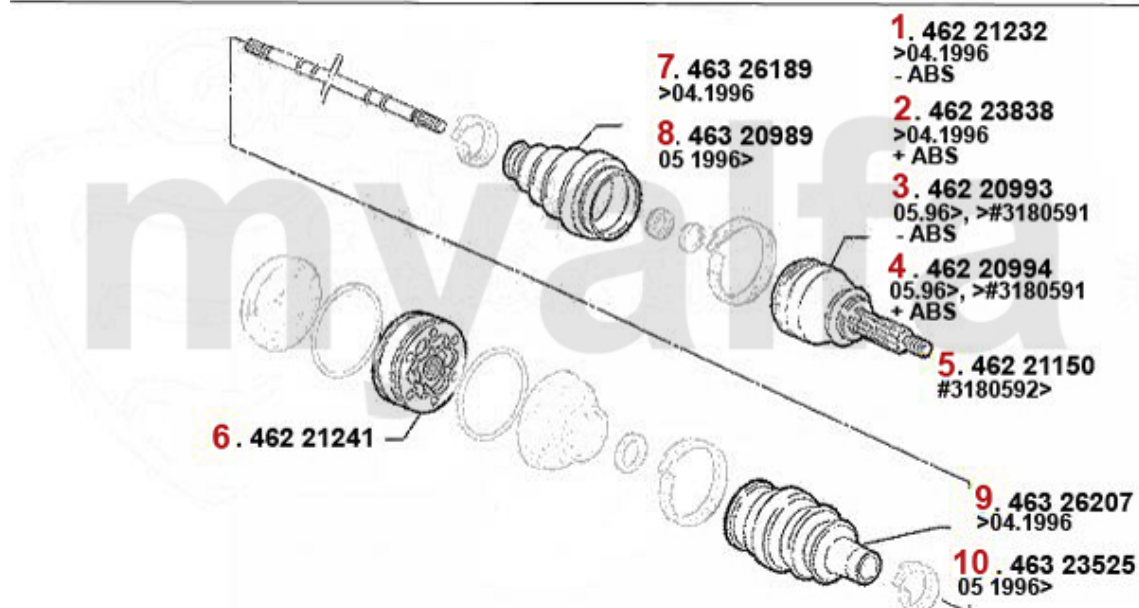

Antriebswelle/Driveshaft 145/6 1.9TD

1	46221232	OUTER JOINT SET 145/6, 155 1.4/1.7/ie/16V/TS WITHOUT ABS OE. 60584659	SEK1,373.49
2	46223838	OUTER JOINT SET 145/6, 155, GTV/Spider (916) 2.0 16V TS WITH ABS OE. 60605055	SEK1,902.82
3	46220993	SET OUTER JOINTS 145/6 TS/TD/ JDT Bj. 96> W/O ABS, 155 2.0 TS 16V	SEK1,737.29
4	46220994	OE. 60812760 OUTER JOINT SET	SEK1,807.22
5	46221150	OE. 60815370 OUTER JOINT SET	SEK1,737.29
6	46221241	INNER JOINT SET GTV/SPIDER (916), 155, 145/6 TS 16V, 156 TS 16V, 166 2.0 TS, 147 1.6/2.0 TS	SEK1,340.88
7	46326189	OE. 60812755 BOOT	SEK332.31
8	46320989	OE. 46429633 DRIVE SHAFT BOOT SET	SEK243.65
9	46326207	INNER CV BOOT GTV/SPIDER (916), 2.0 TS 1995-98, 155, 145/6, 166 6 CYLINDER O.E. 608	SEK262.38
10	46323525	OE. 9945301 BOOT	SEK320.65