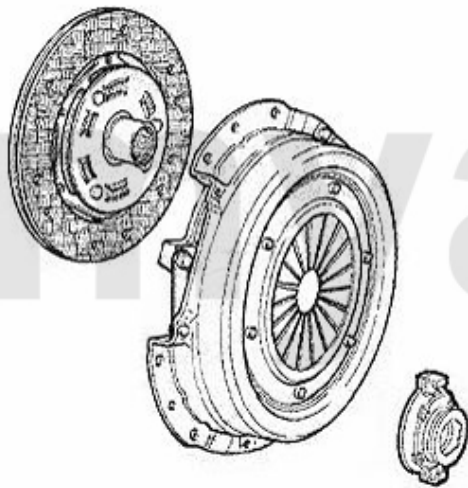

Kupplungs-Kit/Clutch Set 145/6 1.4/1.6/1.8/2.0 TS

1. 431 576001
Ø215 mm
1.4 > #3161888
1.6/1.8

2. 431 6203074
Ø 200 mm
1.4 #3161889>

3. 431 789001
Ø230 mm
2.0

1	43176001	Kupplungs-Kit 145/6 1.4/1.6/1.8 TS, gtv/spider (916)/155 1.6/1.8 TS 16V ,2.0 TS 8V Bj. 92-	SEK2,413.56
2	43103074	OE: 71713657 CLUTCH KIT	SEK1,690.67
3	43189001	OE. 71734766 CLUTCH KIT 2.0 TS 16V 230 mm	SEK3,136.44