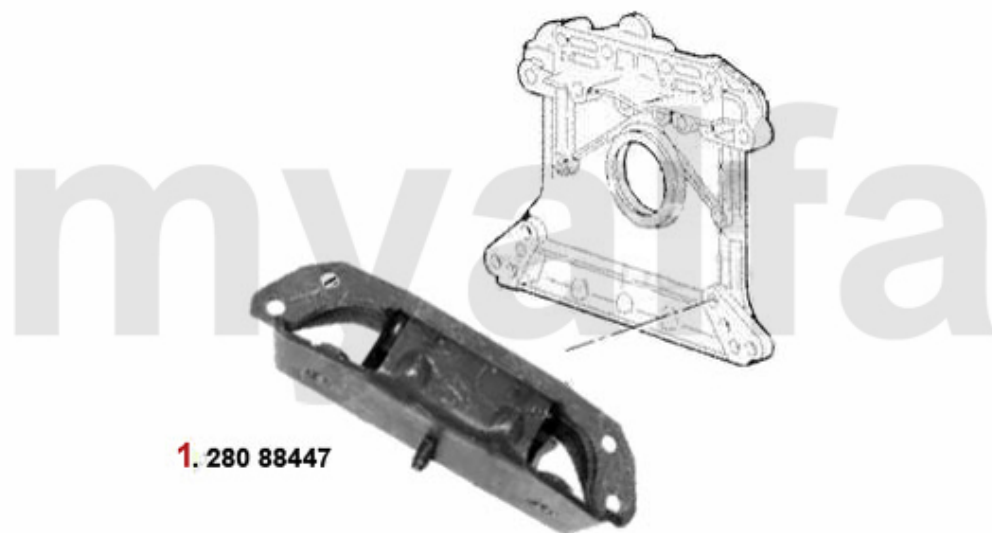

Motorlager/Engine Mount 145/6 Boxer

1. 280 88447

1 28088447 OE. 60597702 ENGINE MOUNT

On request

Motorlager/Engine Mount 145/6 TS 16V

1	2803237	ENGINE MOUNT OE.60805961 145/6,155 all TS 16V & 6-CYLINDER, (916) 4-CYLINDER	On request
2	28099403	OE. 60672234/60599403 ENGINE MOUNT	SEK2,203.63
3	28029981	OE. 60629981 ENGINE MOUNT RR 145/6 1.4 TS 16V	SEK373.10
4	28027691	OE. 60627691 ENINEMOUNT RR 145/6,155, 156,gtv/spider (916),Nuovo GT TS 16V	SEK418.61
5	28026822	OE. 60626822 ENGINE MOUNT 145/6 1.6/1.8 TS 16V	SEK458.29
6	28088458	Motorzugstange 145/6,155 gtv/spider (916) 2.0 TS 16V	On request
7	28052899	OE. 60652899 ENGINE MOUNT 145/6 2.0 TS, 147 all,156, gtv/spider (916) 1998>, Nuovo	SEK460.51
8	28013084	OE. 7792020/60813084 ENINGE MOUNT RR 145/6 1.4 TS 16V	SEK992.20
9	28014239	OE. 46467329/60814239 ENGINE MOUNT 145/6 1.4 TS 16V	SEK804.47
10	2803234	OE. 7652240/60808861 ENGINE MOUNT	SEK926.99
11	28070915	OE. 7770915 SUPPORT	SEK3,719.47
12	28023429	OE. 46423429 SUPPORT	SEK1,270.95
13	28088460	OE. 7782435 ENINEMOUNT	SEK2,320.32