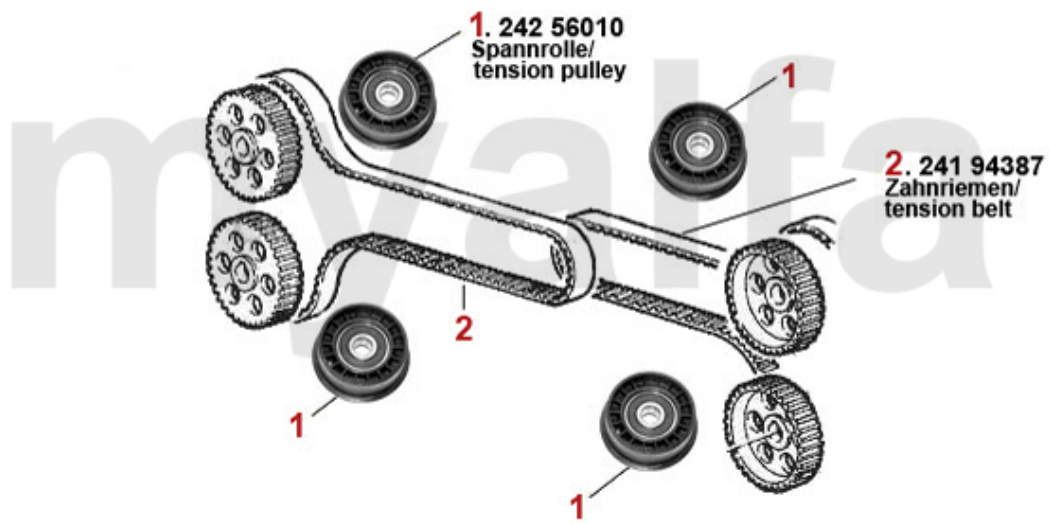

Zahnriemen 145/6 1.7 ie 16V Boxer

1 24256010 TENSIONER PULLEY TIMING BELT 33/ 145/6 1.7 ie 16V (ONLY PULLEY)

SEK413.89

2 24194387 OE. 60556211 TIMINGBELT BOXER 16V

SEK670.44