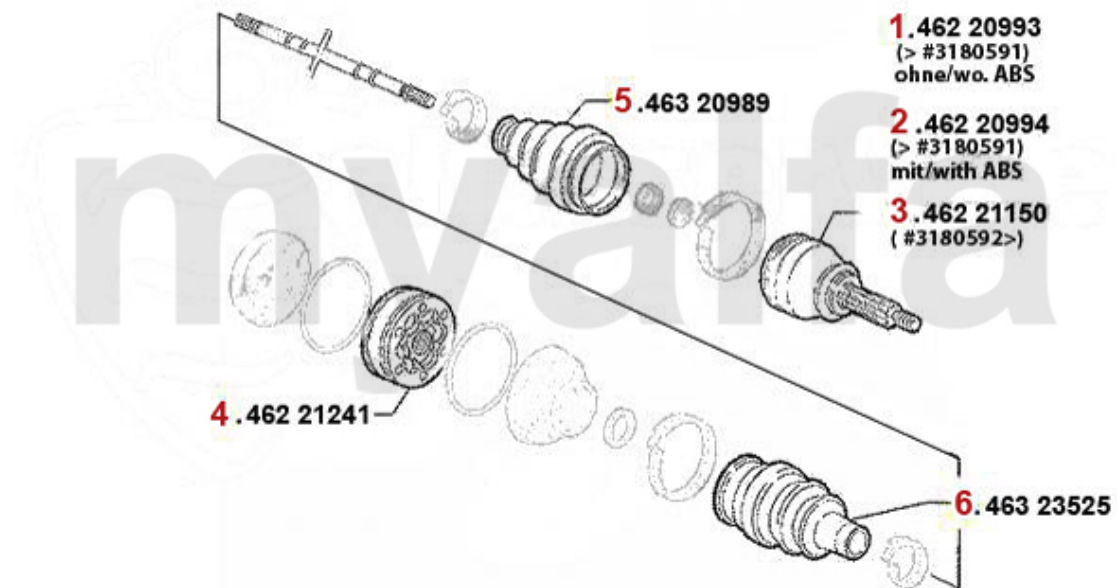

Antriebswelle/Driveshaft 145/6 1.6 TS 16V

1	46220993	SET OUTER JOINTS 145/6 TS/TD/ JDT Bj. 96> W/O ABS, 155 2.0 TS 16V	SEK1,737.29
2	46220994	OE. 60812760 OUTER JOINT SET	SEK1,807.22
3	46221150	OE. 60815370 OUTER JOINT SET	SEK1,737.29
4	46221241	INNER JOINT SET GTV/SPIDER (916), 155, 145/6 TS 16V, 156 TS 16V, 166 2.0 TS, 147 1.6/2.0 TS	SEK1,340.88
5	46320989	OE. 46429633 DRIVE SHAFT BOOT SET	SEK243.65
6	46323525	OE. 9945301 BOOT	SEK320.65