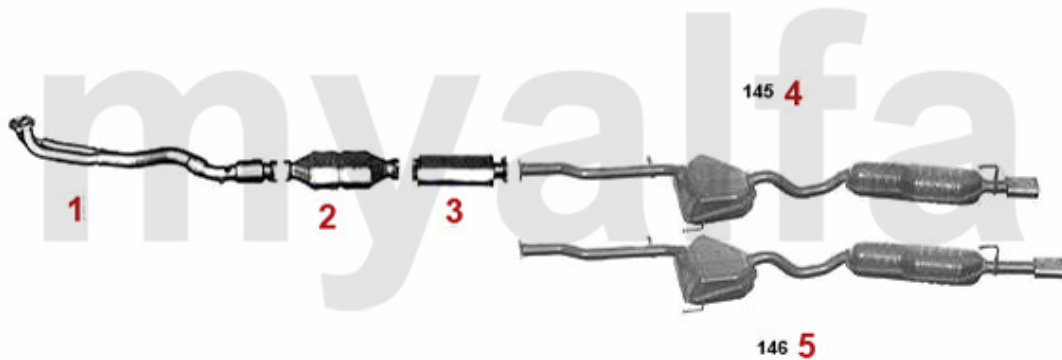

Abgasanlage/Exhaust System 145/6 TS Quadrifoglio

6 x1
7 x1
7 x1
8 x1
9 x1
10 x1
11 x1

145/146 2.0 TS QV/TI 16V

>1996

1	33202101	PRE-SILENCER SPIDER/GTV (916) 1.8 2.0 TS 1995> 145/6,155 2.0 16V TS 1995-96	SEK2,413.56
2	32113133	OE. 60611770/2 CATALYSATOR	SEK4,080.92
3	34116103	MIDDLE SILENCER 155 2.0 16V TS95-96 145 QV,146 2.0 16V TS. 95-96	SEK909.51
4	36113109	MIDDLE AND REAR SILENCER 145 QV 1995-96	On request
5	36114109	OE. 60615377 REAR SILENCER 146	SEK2,879.90
6	38094474	OE. 46772217 GASKET	SEK115.44
7	38094487	7783718 GASKET	SEK62.99
8	38094002	OE. 60511451 EXHAUST GASKET	SEK103.79
9	38091124	OE.60806013 / 60806020 EXHAUSTRUBBER 145/6 REAR SECTION, 155 MIDDLE SECTION	SEK69.38
10	38091140	OE.60609574 EXHAUST MOUNT RUBBER 145/6 REAR SILENCER 16V TS,155 2.0 16V TS	SEK57.17
11	38091041	OE. 60586017 EXHAUST RUBBER	SEK45.51