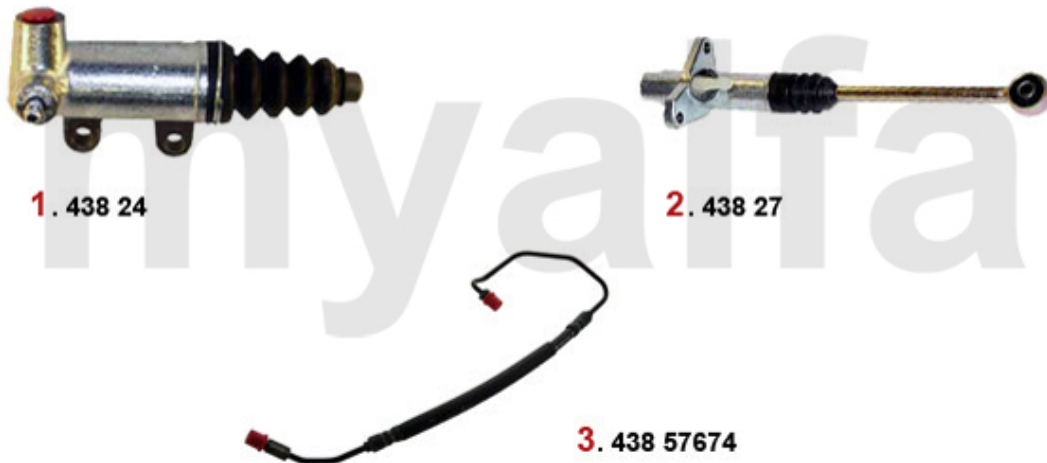

Kupplungsbetätigung/Clutch Actuation 145/6 TS 16V

1	43824	OE. 71739541 CLUTCH SLAVE CYLINDER	SEK693.75
2	43827	O.E. 60586737/60809897 CLUTCH CYLINDER 145/6 155 GTV/SPIDER (916)	SEK874.40
3	43857674	OE. 60657674 CLUTCH HOSE	On request