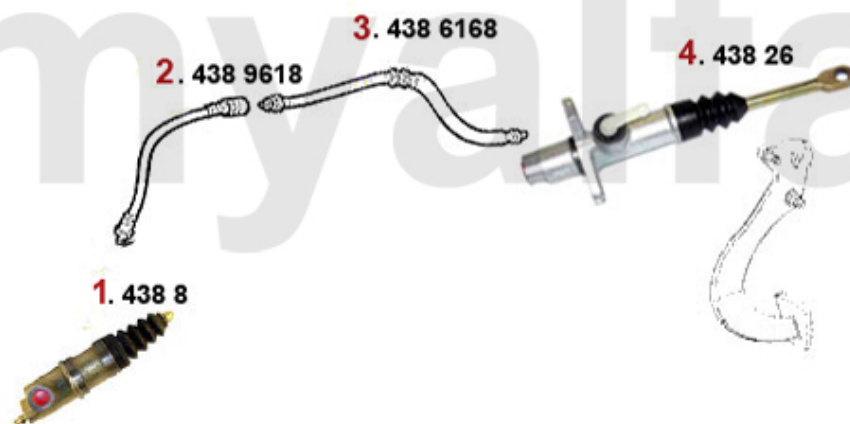

Kupplungsbetätigung/Clutch Actuation 145/6 Boxer Bj. >96

1	4388	CLUTCH SLAVE CLYINDER SUD/SPRINT, 33 (905/7), 145, 156, 156	SEK698.47
2	4389618	OE. 82409618 FLEX. HOSE 145/6,155	On request
3	4386168	OE. 60606168 FLEX. HOSE 145/6 Boxer	On request
4	43826	OE. 60593842 MASTERCYLINDER	SEK1,184.65