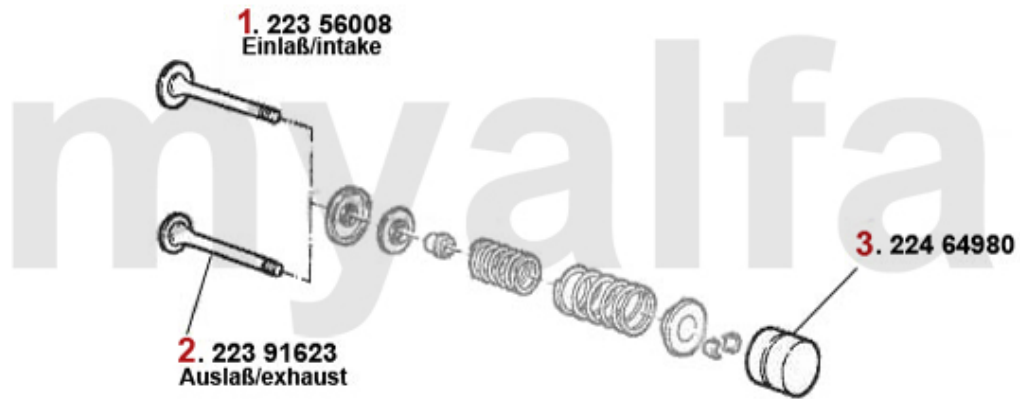

Ventiltrieb 145/6 1.7 ie 16V Boxer

1	22356008	OE. 60525336 INTAKE VALVE
2	22391623	OE. 60525337 EXHAUST VALVE
3	22464980	OE. 6066480 VALVE TAPPET

On request

On request

SEK406.95