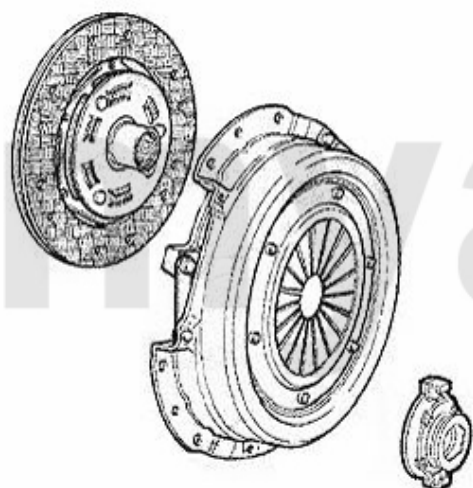

# Kupplungs-Kit/Clutch Set 145/6 1.9 JTD

---

1. 461 853001  
Ø 235 mm

1 43153501 CLUTCH-KIT 145/6,156 1.9/2. 4 JTD 166 2.0 TS Bj. 09.97-10.00  
(WITHOUT RELEASE)

SEK3,929.26