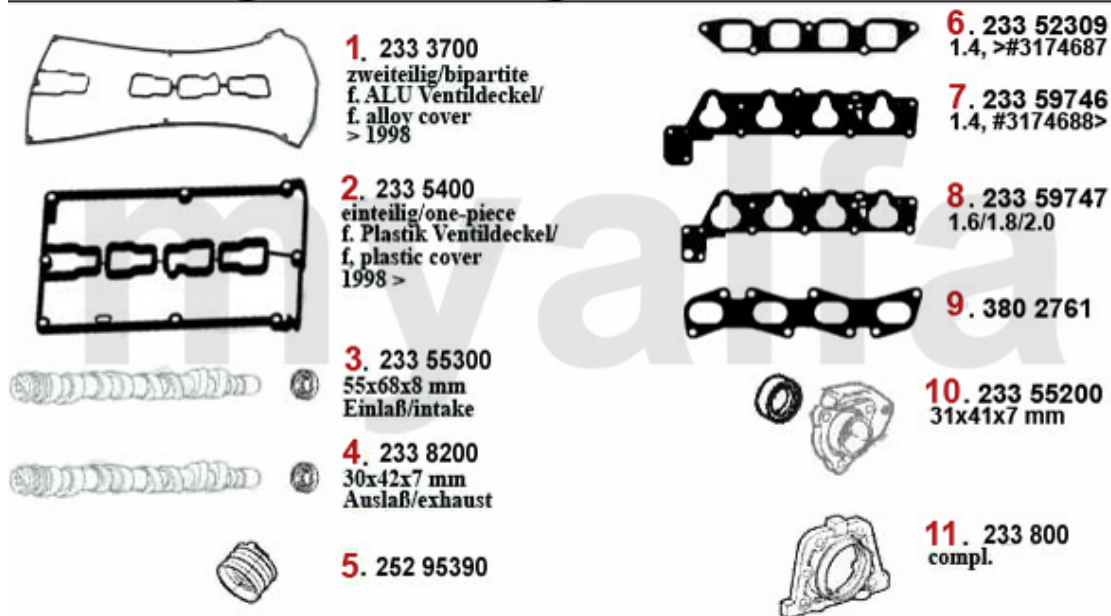

Dichtung Motor/Engine Gaskets 145/6 TS

1	2333700	Ventildeckeldichtung 2-teilig für Alu-Ventildeckel 145/6,155,156 166 Diverse 4-Zylinder bj	SEK395.30
2	2335400	VALVE COVER GASKET FOR PLASTIC VALVE COVER 145/6,156,gtv/Spider (916) FROM 04.98 ON	SEK416.25
3	23355300	SHAFT SEAL CAMSHAFT 145/6,15 5,156 1.6,1.7,1.8,2.0 16V TS	SEK208.68
4	2338200	OE. 71753052 SEALING GASKET	SEK204.10
5	25295390	OE. 60595390 INTAKERUBBER	SEK185.37
6	23352309	INTAKE MANIFOLD GASKET 145/6 1.4 TS 16V > #3174687	SEK164.42
7	23359746	Ansaugkrümmerdichtung 145/6 1.4 TS # 3174687>,147 1.6 TS 76 KW	SEK214.51
8	23359747	Ansaugkrümmerdichtung 145/6,147,155 156,166,gtv/spider (916),Nuovo GT # 0165088> TS 16V	SEK293.87
9	3802761	OE. 55194028 HEATERGASKET	SEK285.69
10	23355200	Simmerring Kurbelwelle vorne (Riemensch.)145/6,155,156,166,gtv/spider(916) 1.4,1.6,1.7ie	SEK121.27
11	233800	Simmerring Kurbelwelle hinten (Schwungscheibe) 147 1.6 TS 16V/1.9 JTD Bj. 03 >,156 1.9/2.4	SEK600.51