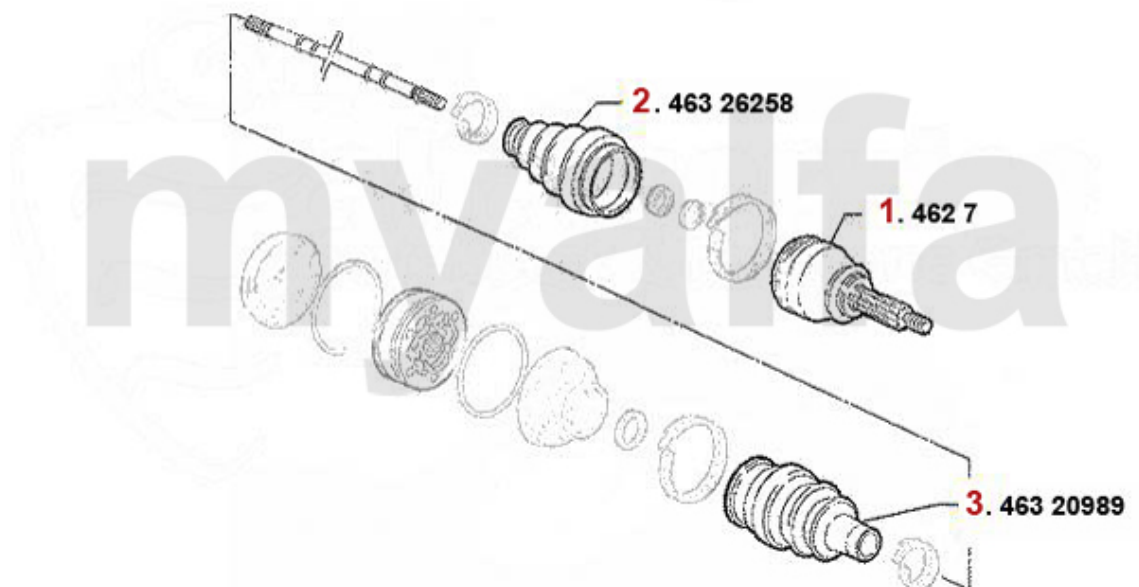

Antriebswelle/Driveshaft 145/6 1.9 JTD

1	4627	Gelenksatz außen 145/6 1.9 JTD (77kw) mit/ohne ABS,155,gtv/spider (916) V6 # 6063041>	SEK1,465.62
2	46326258	OE. 7548098 BOOT SET	SEK360.33
3	46320989	OE. 46429633 DRIVE SHAFT BOOT SET	SEK243.65