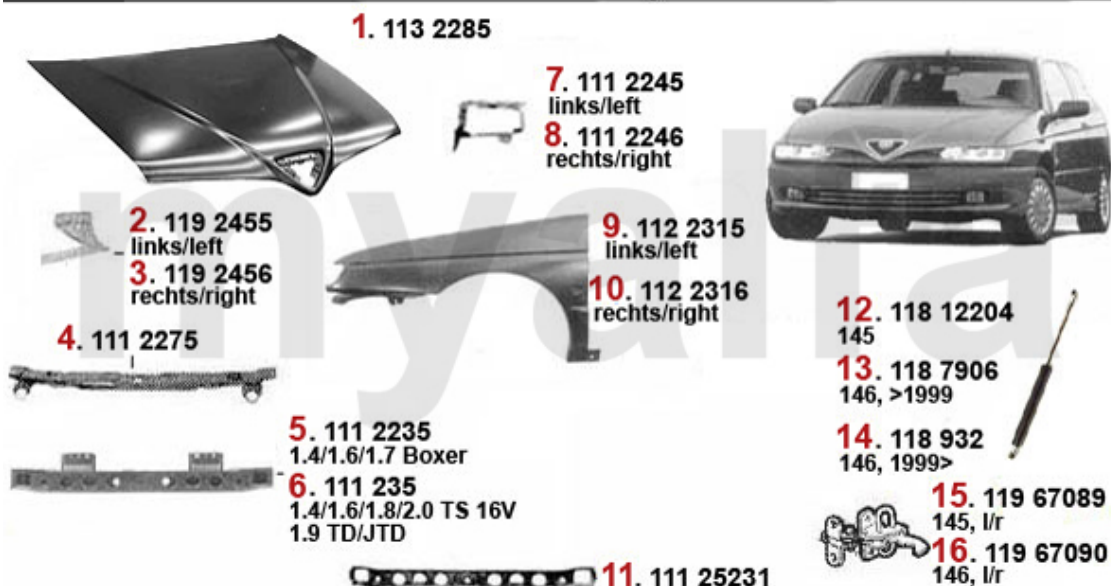

Karosserieteile/Body Parts 145/6

1	1132285	Motorhaube 145/6	SEK3,099.12
2	1192455	OE. 60568287 HINGE	SEK378.93
3	1192456	Scharnier/Motorhaube rechts 145/6	SEK249.47
4	1112275	Schlossbrücke 145/6	SEK897.85
5	1112235	OE. 60583598 CROSSBAR	SEK479.24
6	111235	Querträger (unter Kühler) 145/6 1.9 TD/JTD/2.0 16V TS,155	SEK654.96
7	1112245	Scheinwerferaufnahme links 145/6	SEK389.47
8	1112246	Scheinwerferaufnahme rechts 145/6	SEK389.47
9	1122315	Kotflügel vorne links 145/6	On request
10	1122316	Kotflügel vorne rechts 145/6	On request
11	11125231	OE. 7772711 PANEL	SEK615.08
12	11812204	OE. 60567794 GAS SPRING	SEK378.93
13	1187906	OE. 60604823 GAS SPRING	On request
14	118932	OE. 60612565 GAS SPRING	On request
15	11967089	Türfangband 145 vorne	On request
16	11967090	Türfangband 146 vorne	On request