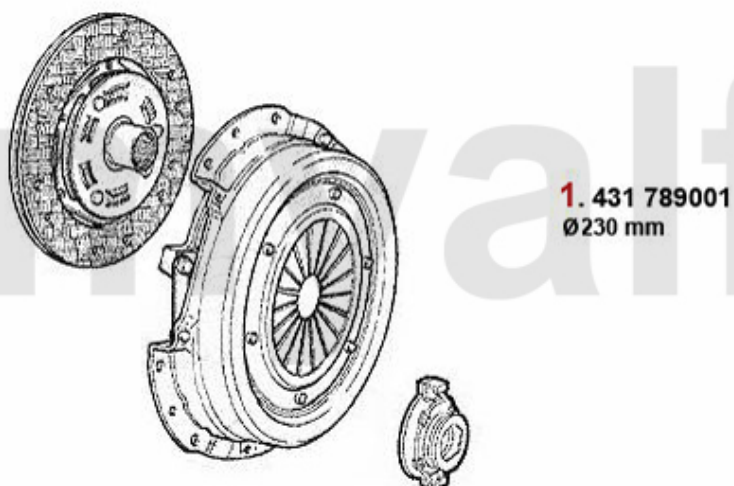

# Kupplungs-Kit/Clutch Set 145/6 2.0 Quadrifoglio

---

**1 43189001** OE. 71734766 CLUTCH KIT 2.0 TS 16V 230 mm

**SEK3,136.44**