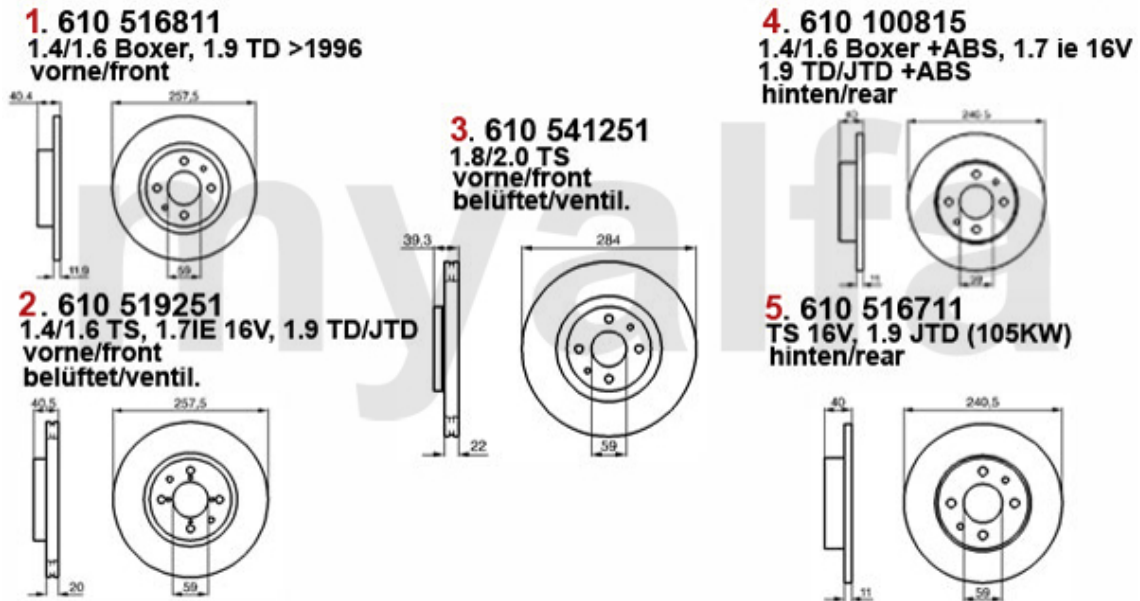

Bremsscheiben/Brakedisks 145/6

1	61016811	Bremsscheibe VA 145/6 1.4/1.6 ie Bj. 94-12.96/1.9 TD Bj. 94-99 155 1.9 TD Bj. 93-97	On request
2	61019251	Bremsscheibe VA 145/6 1.4/1.6/1.7 ie 16V TS/1.9 TD/JTD bj. 94-01 155 1.6/1.7/1.8/2.0/16V/T	On request
3	61041251	Bremsscheibe VA 145/6 1.8/2.0 16V TS/QV bj. 96>	On request
4	61000815	OE. 60576335 REAR BRAKE DISK	SEK479.24
5	61016711	Bremsscheibe HA 145/6 1.4/1.8 16V TS bj. 01.97>/2.0 16V TS/1.9 JTD alle, 155 alle	On request