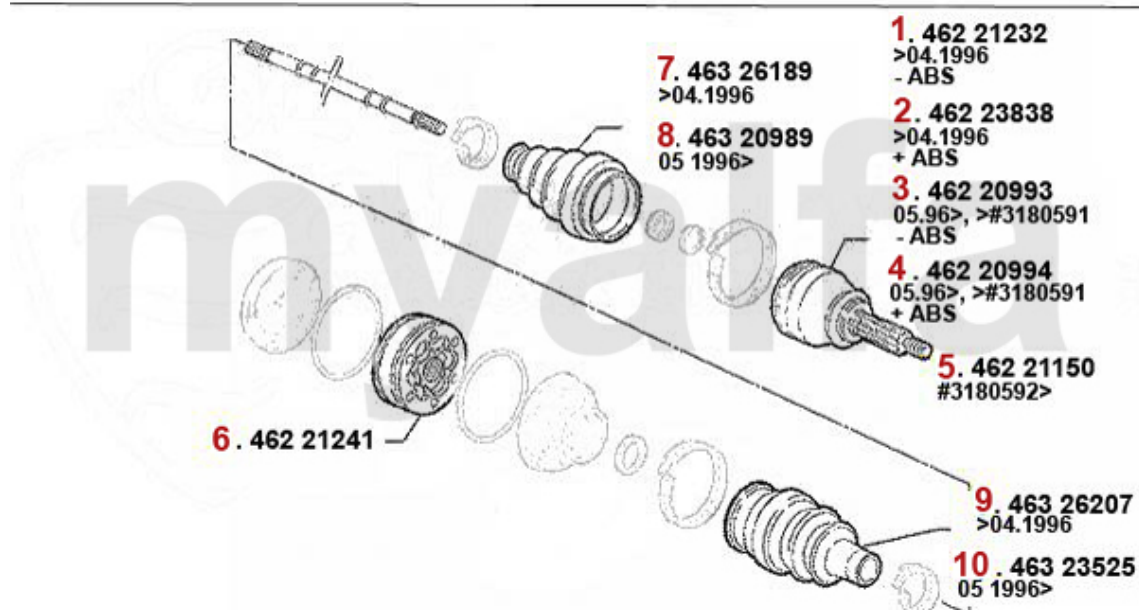

Antriebswelle/Driveshaft 145/6 1.9TD

1	46221232	OUTER JOINT SET 145/6, 155 1.4/1.7/ie/16V/TS WITHOUT ABS OE. 60584659	SEK1,373.49
2	46223838	OUTER JOINT SET 145/6, 155, GTV/Spider (916) 2.0 16V TS WITH ABS OE. 60605055	SEK1,902.82
3	46220993	SET OUTER JOINTS 145/6 TS/TD/ JDT Bj. 96> W/O ABS, 155 2.0 TS 16V	SEK1,737.29
4	46220994	OE. 60812760 OUTER JOINT SET	SEK1,807.22
5	46221150	OE. 60815370 OUTER JOINT SET	SEK1,737.29
6	46221241	INNER JOINT SET GTV/SPIDER (916), 155, 145/6 TS 16V, 156 TS 16V, 166 2.0 TS, 147 1.6/2.0 TS	SEK1,340.88
7	46326189	OE. 60812755 BOOT	SEK332.31
8	46320989	OE. 46429633 DRIVE SHAFT BOOT SET	SEK243.65
9	46326207	INNER CV BOOT GTV/SPIDER (916), 2.0 TS 1995-98, 155, 145/6, 166 6 CYLINDER O.E. 608	SEK262.38
10	46323525	OE. 9945301 BOOT	SEK320.65