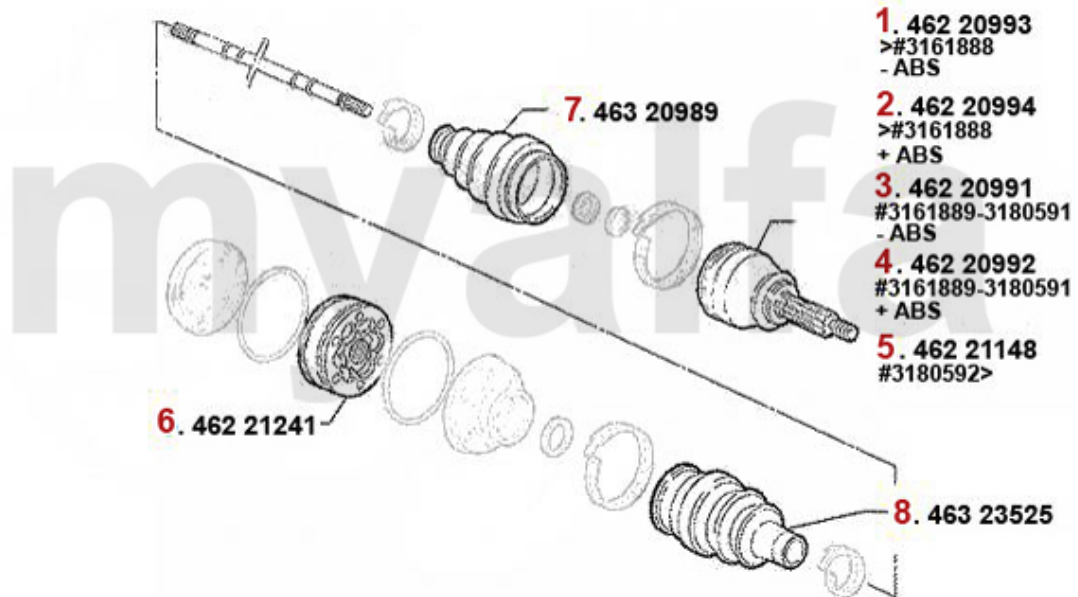

Antriebswelle/Driveshaft 145/6 1.4 TS 16V

1. 462 20993
  >#3161888
  - ABS
2. 462 20994
  >#3161888
  + ABS
3. 462 20991
  #3161889-3180591
  - ABS
4. 462 20992
  #3161889-3180591
  + ABS
5. 462 21148
  #3180592>

6. 462 21241

7. 463 20989

8. 463 23525

1	46220993	SET OUTER JOINTS 145/6 TS/TD/ JDT Bj. 96> W/O ABS, 155 2.0 TS 16V	SEK1,737.29
2	46220994	OE. 60812760 OUTER JOINT SET	SEK1,807.22
3	46220991	OUTER JOINTS SET 145/6 1.4 TS 16V WITHOUT ABS	SEK1,737.29
4	46220992	Gelenksatz außen 145/6 1.4 ie 16V TS mit ABS	SEK1,423.71
5	46221148	OE. 60815368 CONST.VELLOCITY JOI 145/6 1.4 TS 16V #	SEK1,782.80
6	46221241	INNER JOINT SET GTV/SPIDER (916), 155, 145/6 TS 16V, 156 TS 16V, 166 2.0 TS, 147 1.6/2.0 TS	SEK1,340.88
7	46320989	OE. 46429633 DRIVE SHAFT BOOT SET	SEK243.65
8	46323525	OE. 9945301 BOOT	SEK320.65