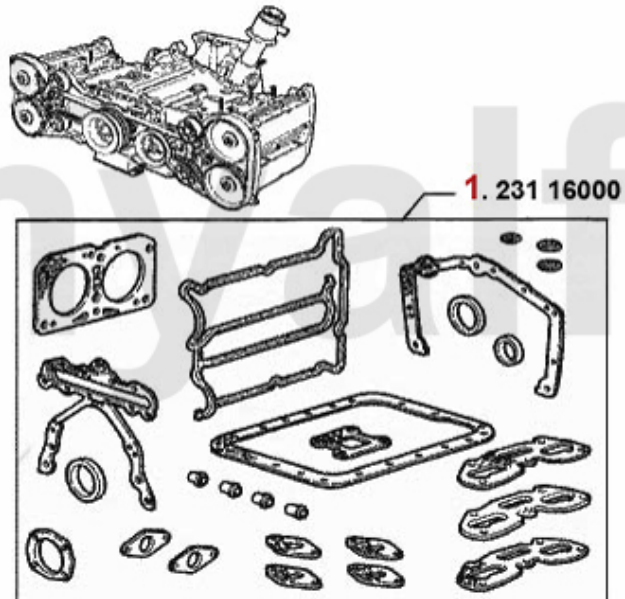

Motordichtsatz/Full Set 145/6 1.7 IE 16V Boxer

1 23116000 OE. 60755077 MOTOR GASKET SET

SEK2,401.90