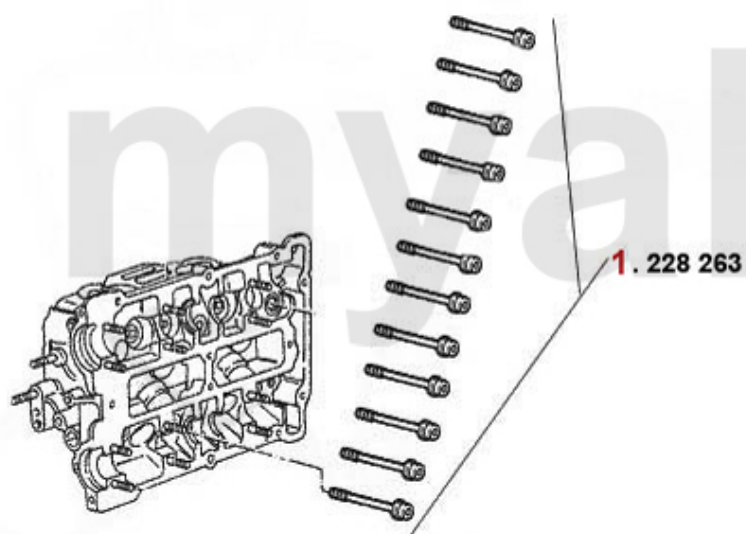

Kopfschraubensatz/Head Screw Set 145/6 1.7 IE 16V Boxer

1 228263 HEADSCREW 60542866

On request