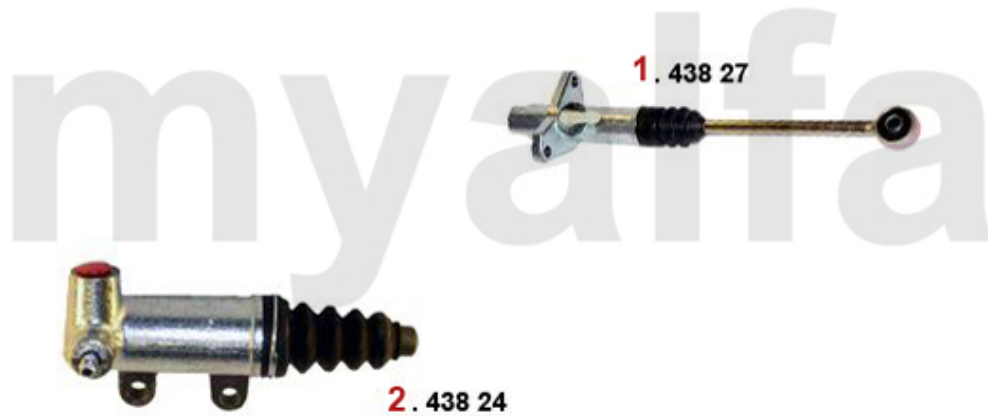

Kupplungsbetätigung/Clutch Actuation 145/6 1.9 TD/KAT.

1	43827	O.E. 60586737/60809897 CLUTCH CYLINDER 145/6 155 GTV/SPIDER (916)	SEK874.40
2	43824	OE. 71739541 CLUTCH SLAVE CYLINDER	SEK693.75