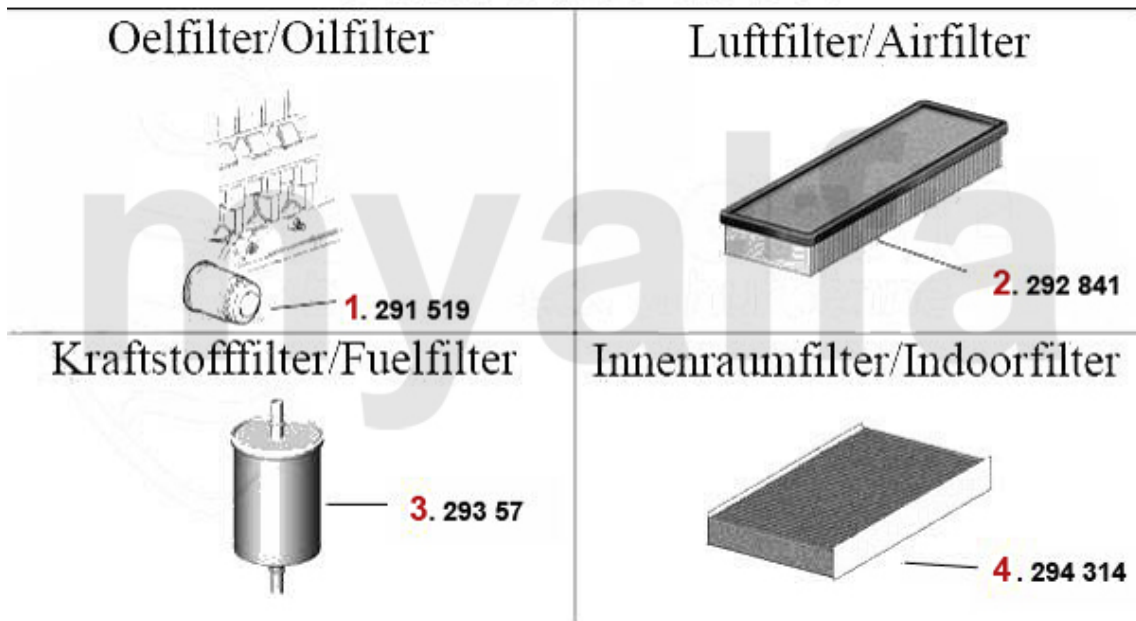

Filter 145/6 TS 16V

1	291519	OE. 46808398/71736159 OILFILTER	SEK103.79
2	292841	OE. 46520658 AIR FILTER	SEK220.34
3	29356	OE. 60811904 FUEL FILTER	SEK138.75
4	294314	OE. 46721923 CABIN FILTER	SEK194.81