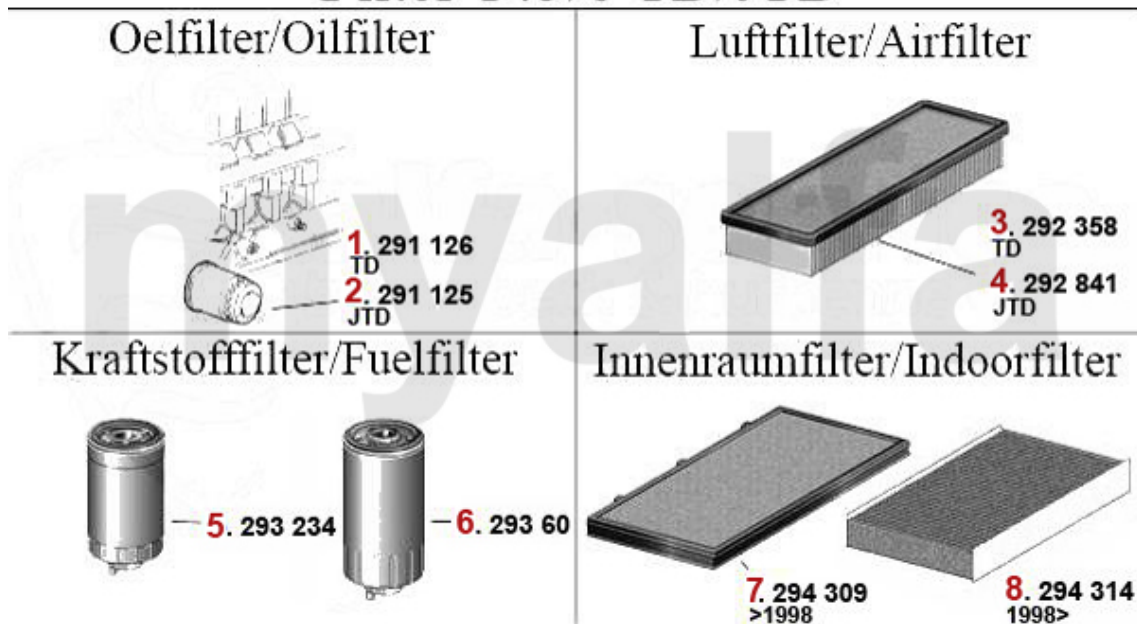

Filter 145/6 TD/JTD

1	291126	Ölfilter 145/6,147,156,166 JTD Anschraubpatrone	SEK107.25
2	291125	OE. 60507080/60808974 OILFILTER	SEK138.75
3	292358	Luftfilter 145/6, 155 1.9 TD eckig	SEK155.12
4	292841	OE. 46520658 AIR FILTER	SEK220.34
5	293234	FUEL FILTER 6, 33, 75, 90, 145/6, 155, 164, ALFETTA, GIULIETTA 1.8/1.9/2.0/2.4/2.5 TD	SEK222.69
6	29360	Kraftstoff-Filter 145/6,156,166 JTD (CF2) Bj. >01,Anschraubfilter	SEK150.41
7	294309	Innenraumfilter 145/6,155 >96 GTV/Spider (916) Bj. >98,eckig	SEK215.76
8	294314	OE. 46721923 CABIN FILTER	SEK194.81