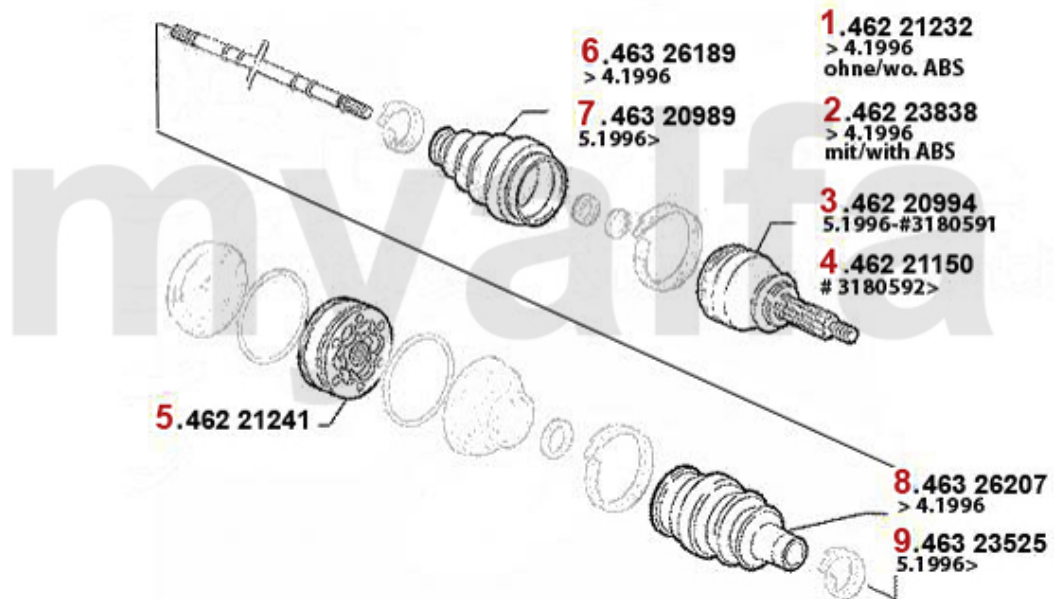

Antriebswelle/Driveshaft 145/6 2.0 TS 16V

1	46221232	OUTER JOINT SET 145/6, 155 1.4/1.7/ie/16V/TS WITHOUT ABS OE. 60584659	SEK1,373.49
2	46223838	OUTER JOINT SET 145/6, 155, GTV/Spider (916) 2.0 16V TS WITH ABS OE. 60605055	SEK1,902.82
3	46220994	OE. 60812760 OUTER JOINT SET	SEK1,807.22
4	46221150	OE. 60815370 OUTER JOINT SET	SEK1,737.29
5	46221241	INNER JOINT SET GTV/SPIDER (916), 155, 145/6 TS 16V, 156 TS 16V, 166 2.0 TS, 147 1.6/2.0 TS	SEK1,340.88
6	46326189	OE. 60812755 BOOT	SEK332.31
7	46320989	OE. 46429633 DRIVE SHAFT BOOT SET	SEK243.65
8	46326207	INNER CV BOOT GTV/SPIDER (916), 2.0 TS 1995-98, 155, 145/6, 166 6 CYLINDER O.E. 608	SEK262.38
9	46323525	OE. 9945301 BOOT	SEK320.65