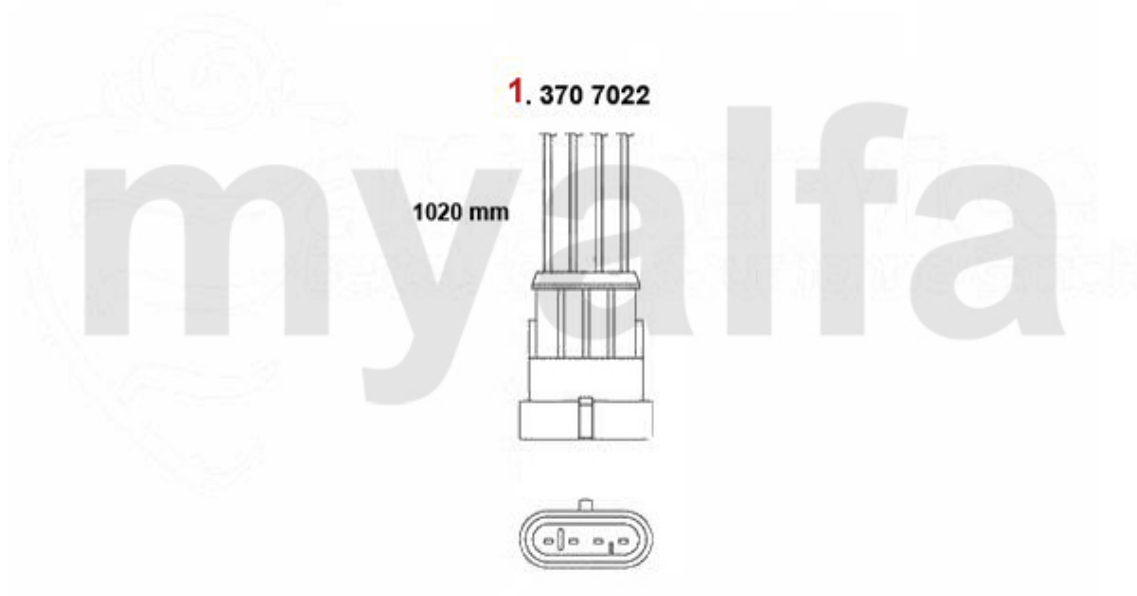

Lambda-Sonde/Lambda Probe 145/6 TS Quadrifoglio

---

1 3707022 OE. 46423987 LAMBDA PROBE

SEK1,436.48