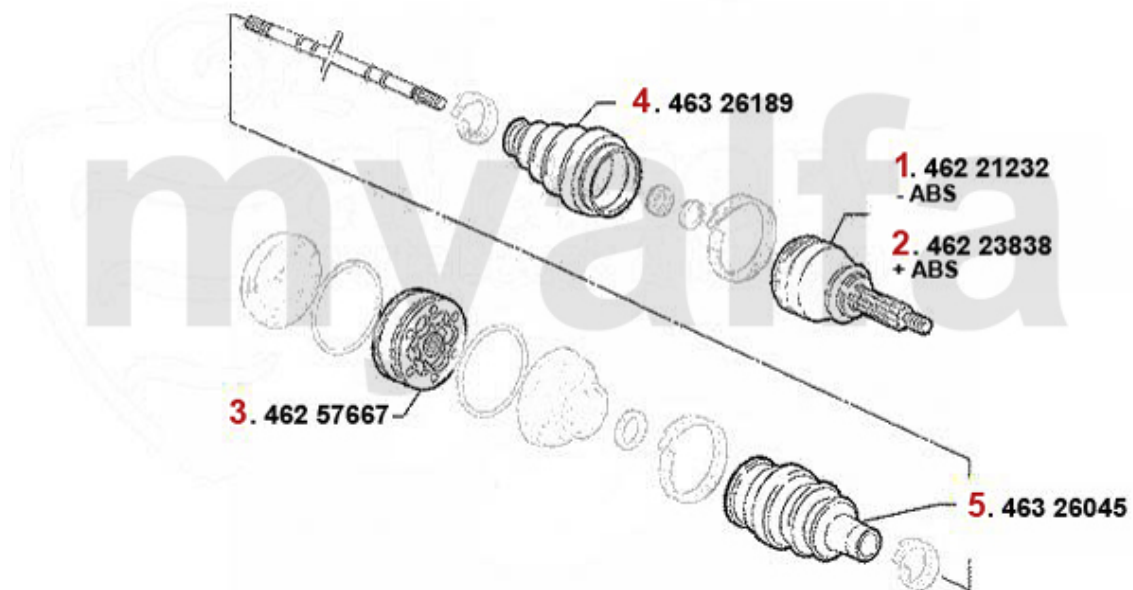

# Antriebswelle/Driveshaft 145/6 Boxer

<b>1</b>	<b>46221232</b>	<b>OUTER JOINT SET 145/6, 155 1.4/1.7/ie/16V/TS WITHOUT ABS OE. 60584659</b>	<b>SEK1,373.49</b>
<b>2</b>	<b>46223838</b>	<b>OUTER JOINT SET 145/6, 155, GTV/Spider (916) 2.0 16V TS WITH ABS OE. 60605055</b>	<b>SEK1,902.82</b>
<b>3</b>	<b>46257667</b>	<b>OE. 60557667 CONST.VELOCITY JOI gearside 145/6 Boxer</b>	<b>SEK1,723.28</b>
<b>4</b>	<b>46326189</b>	<b>OE. 60812755 BOOT</b>	<b>SEK332.31</b>
<b>5</b>	<b>46326045</b>	<b>INNER DRIVE SHAFT BOOT SET (GEARSIDE) Sud/Sprint</b>	<b>SEK359.64</b>