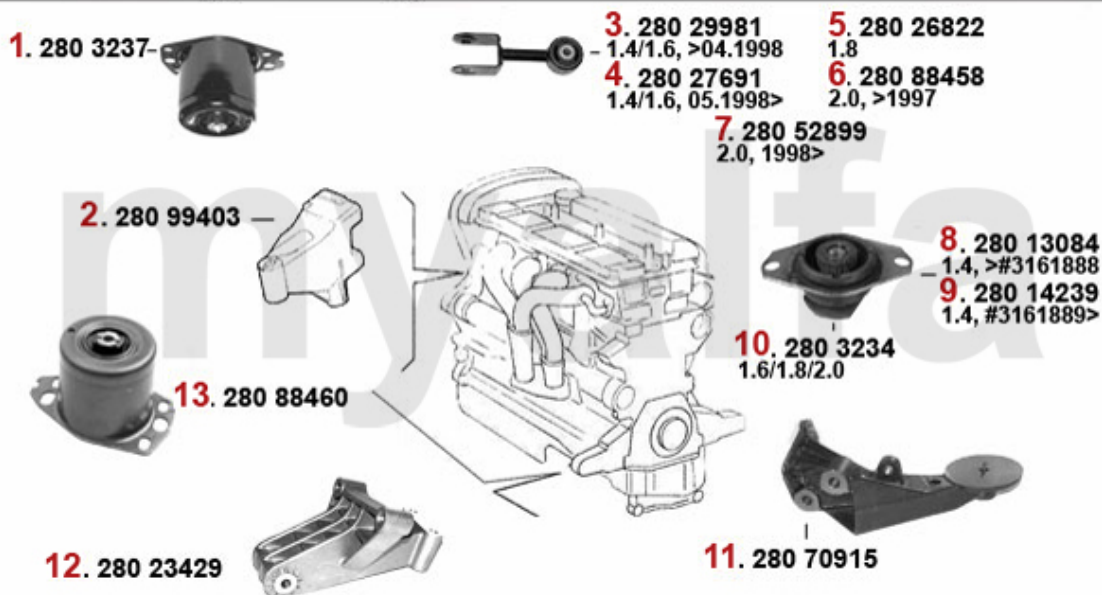

Motorlager/Engine Mount 145/6 TS 16V

1	2803237	ENGINE MOUNT OE.60805961 145/6,155 all TS 16V & 6-CYLINDER, (916) 4-CYLINDER	On request
2	28099403	OE. 60672234/60599403 ENGINE MOUNT	SEK2,203.63
3	28029981	OE. 60629981 ENGINE MOUNT RR 145/6 1.4 TS 16V	SEK373.10
4	28027691	OE. 60627691 ENGINEMOUNT RR 145/6,155, 156,gtv/spider (916),Nuovo GT TS 16V	SEK418.61
5	28026822	OE. 60626822 ENGINE MOUNT 145/6 1.6/1.8 TS 16V	SEK458.29
6	28088458	Motorzugstange 145/6,155 gtv/spider (916) 2.0 TS 16V	On request
7	28052899	OE. 60652899 ENGINE MOUNT 145/6 2.0 TS, 147 all,156, gtv/spider (916) 1998>, Nuovo	SEK460.51
8	28013084	OE. 7792020/60813084 ENINGE MOUNT RR 145/6 1.4 TS 16V	SEK992.20
9	28014239	OE. 46467329/60814239 ENGINE MOUNT 145/6 1.4 TS 16V	SEK804.47
10	2803234	OE. 7652240/60808861 ENGINE MOUNT	SEK926.99
11	28070915	OE. 7770915 SUPPORT	SEK3,719.47
12	28023429	OE. 46423429 SUPPORT	SEK1,270.95
13	28088460	OE. 7782435 ENGINEMOUNT	SEK2,320.32