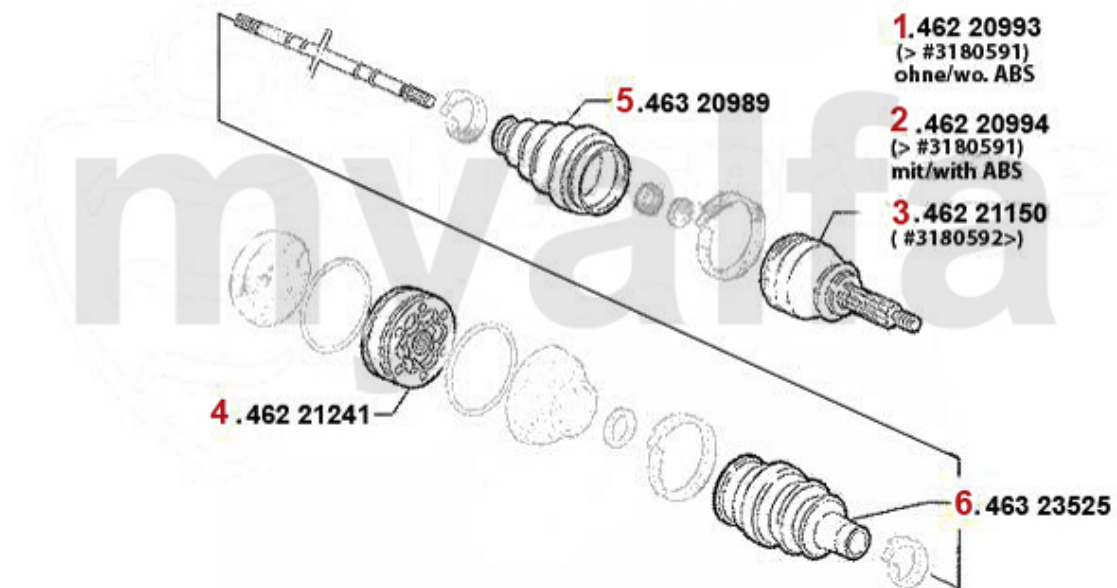

Antriebswelle/Driveshaft 145/6 1.8 TS 16V

1	46220993	SET OUTER JOINTS 145/6 TS/TD/ JDT Bj. 96> W/O ABS, 155 2.0 TS 16V	SEK1,737.29
2	46220994	OE. 60812760 OUTER JOINT SET	SEK1,807.22
3	46221150	OE. 60815370 OUTER JOINT SET	SEK1,737.29
4	46221241	INNER JOINT SET GTV/SPIDER (916), 155, 145/6 TS 16V, 156 TS 16V, 166 2.0 TS, 147 1.6/2.0 TS	SEK1,340.88
5	46320989	OE. 46429633 DRIVE SHAFT BOOT SET	SEK243.65
6	46323525	OE. 9945301 BOOT	SEK320.65