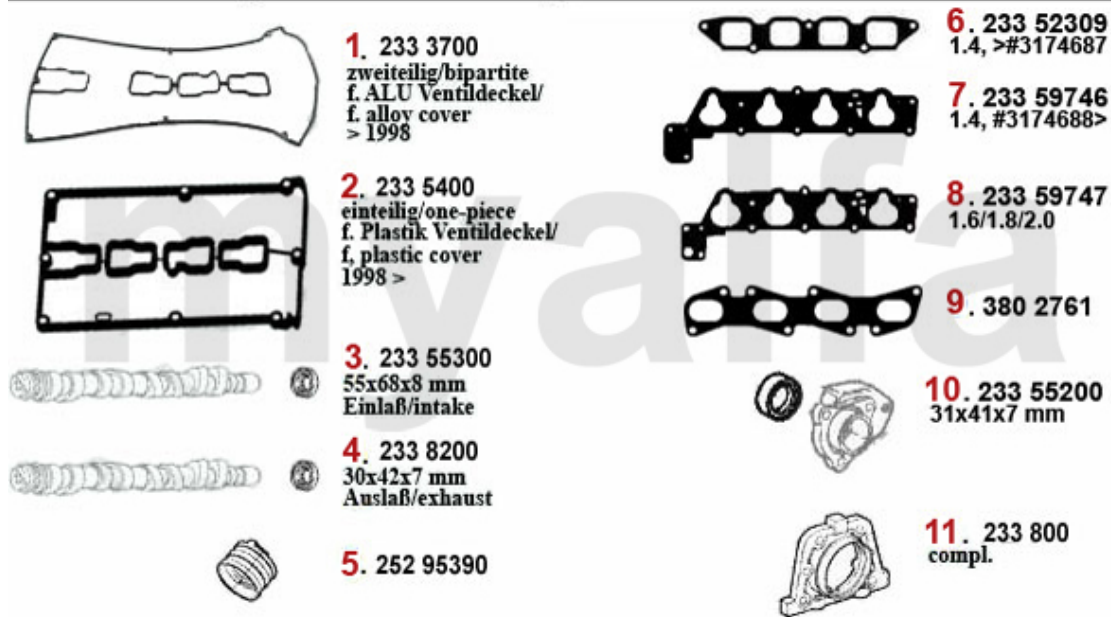

Dichtung Motor/Engine Gaskets 145/6 TS

1	2333700	Ventildeckeldichtung 2-teilig für Alu-Ventildeckel 145/6,155,156 166 Diverse 4-Zylinder bj	SEK395.30
2	2335400	VALVE COVER GASKET FOR PLASTIC VALVE COVER 145/6,156,gtv/Spider (916) FROM 04.98 ON	SEK416.25
3	23355300	SHAFT SEAL CAMSHAFT 145/6,15 5,156 1.6,1.7,1.8,2.0 16V TS	SEK208.68
4	2338200	OE. 71753052 SEALING GASKET	SEK204.10
5	25295390	OE. 60595390 INTAKERUBBER	SEK185.37
6	23352309	INTAKE MANIFOLD GASKET 145/6 1.4 TS 16V > #3174687	SEK164.42
7	23359746	Ansaugkrümmerdichtung 145/6 1.4 TS # 3174687>,147 1.6 TS 76 KW	SEK214.51
8	23359747	Ansaugkrümmerdichtung 145/6,147,155 156,166,gtv/spider (916),Nuovo GT # 0165088> TS 16V	SEK293.87
9	3802761	OE. 55194028 HEATERGASKET	SEK285.69
10	23355200	Simmerring Kurbelwelle vorne (Riemensch.)145/6,155,156,166,gtv/spider(916) 1.4,1.6,1.7ie	SEK121.27
11	233800	Simmerring Kurbelwelle hinten (Schwungscheibe) 147 1.6 TS 16V/1.9 JTD Bj. 03 >,156 1.9/2.4	On request