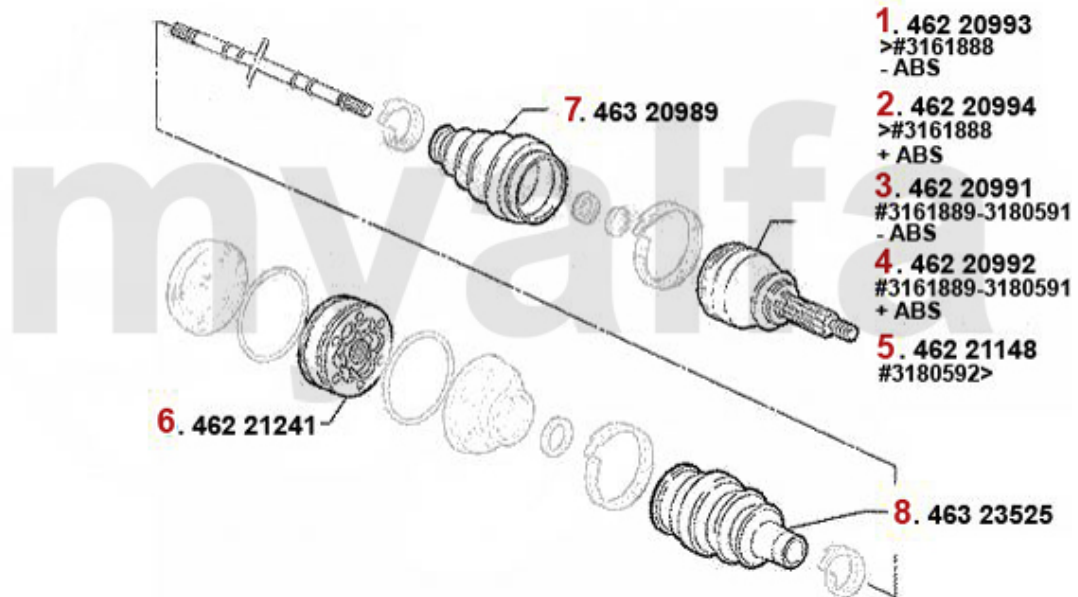

Antriebswelle/Driveshaft 145/6 1.4 TS 16V

- **1.** 462 20993
  >#3161888
  - ABS
- **2.** 462 20994
  >#3161888
  + ABS
- **3.** 462 20991
  #3161889-3180591
  - ABS
- **4.** 462 20992
  #3161889-3180591
  + ABS
- **5.** 462 21148
  #3180592>

6. 462 21241

7. 463 20989

8. 463 23525

1	46220993	SET OUTER JOINTS 145/6 TS/TD/ JDT Bj. 96> W/O ABS, 155 2.0 TS 16V	SEK1,737.29
2	46220994	OE. 60812760 OUTER JOINT SET	SEK1,807.22
3	46220991	OUTER JOINTS SET 145/6 1.4 TS 16V WITHOUT ABS	SEK1,737.29
4	46220992	Gelenksatz außen 145/6 1.4 ie 16V TS mit ABS	SEK1,423.71
5	46221148	OE. 60815368 CONST.VELLOCITY JOI 145/6 1.4 TS 16V #	SEK1,782.80
6	46221241	INNER JOINT SET GTV/SPIDER (916), 155, 145/6 TS 16V, 156 TS 16V, 166 2.0 TS, 147 1.6/2.0 TS	SEK1,340.88
7	46320989	OE. 46429633 DRIVE SHAFT BOOT SET	SEK243.65
8	46323525	OE. 9945301 BOOT	SEK320.65