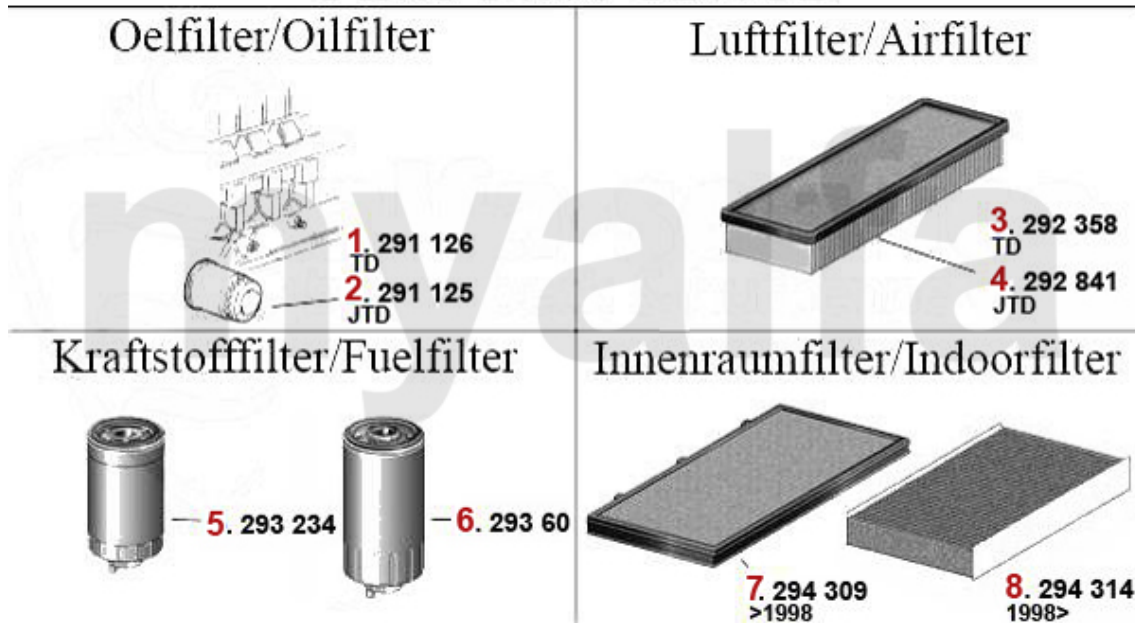

Filter 145/6 TD/JTD

1	291126	Ölfilter 145/6,147,156,166 JTD Anschraubpatrone	SEK107.25
2	291125	OE. 60507080/60808974 OILFILTER	SEK138.75
3	292358	Luftfilter 145/6, 155 1.9 TD eckig	SEK155.12
4	292841	OE. 46520658 AIR FILTER	SEK220.34
5	293234	FUEL FILTER 6, 33, 75, 90, 145/6, 155, 164, ALFETTA, GIULIETTA 1.8/1.9/2.0/2.4/2.5 TD	SEK222.69
6	29360	Kraftstoff-Filter 145/6,156,166 JTD (CF2) Bj. >01,Anschraubfilter	SEK150.41
7	294309	Innenraumfilter 145/6,155 >96 GTV/Spider (916) Bj. >98,eckig	SEK215.76
8	294314	OE. 46721923 CABIN FILTER	SEK194.81