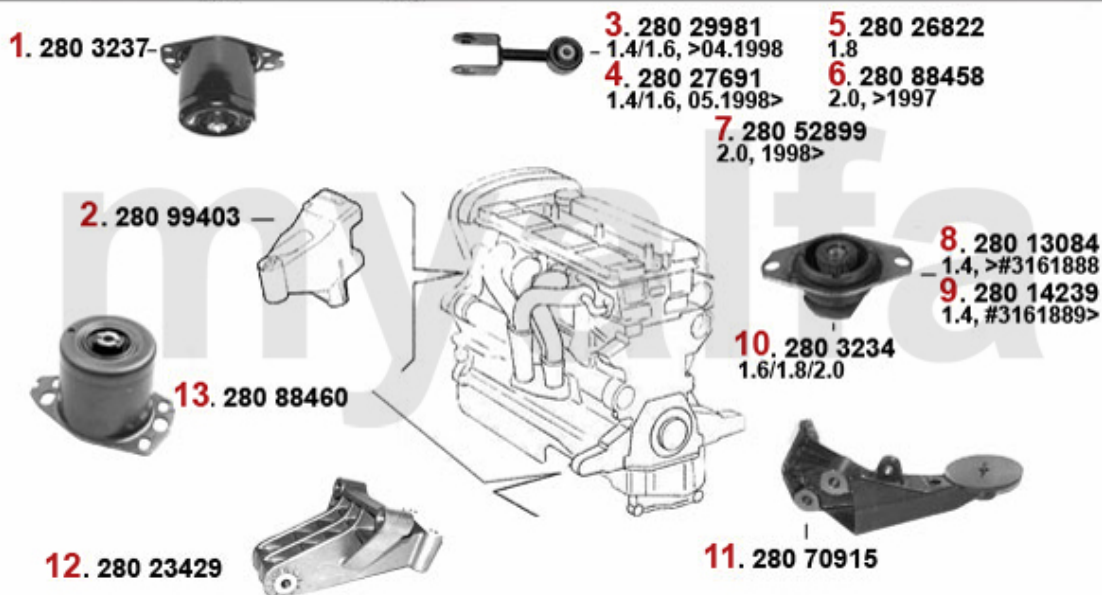

Motorlager/Engine Mount 145/6 Boxer

1. 280 88447

1 28088447 OE. 60597702 ENGINE MOUNT

On request

Motorlager/Engine Mount 145/6 TS 16V

1	2803237	ENGINE MOUNT OE.60805961 145/6,155 all TS 16V & 6-CYLINDER, (916) 4-CYLINDER	On request
2	28099403	OE. 60672234/60599403 ENGINE MOUNT	SEK2,203.63
3	28029981	OE. 60629981 ENGINE MOUNT RR 145/6 1.4 TS 16V	SEK373.10
4	28027691	OE. 60627691 ENINEMOUNT RR 145/6,155, 156,gtv/spider (916),Nuovo GT TS 16V	SEK418.61
5	28026822	OE. 60626822 ENGINE MOUNT 145/6 1.6/1.8 TS 16V	SEK458.29
6	28088458	Motorzugstange 145/6,155 gtv/spider (916) 2.0 TS 16V	On request
7	28052899	OE. 60652899 ENGINE MOUNT 145/6 2.0 TS, 147 all,156, gtv/spider (916) 1998>, Nuovo	SEK460.51
8	28013084	OE. 7792020/60813084 ENINGE MOUNT RR 145/6 1.4 TS 16V	SEK992.20
9	28014239	OE. 46467329/60814239 ENGINE MOUNT 145/6 1.4 TS 16V	SEK804.47
10	2803234	OE. 7652240/60808861 ENGINE MOUNT	SEK926.99
11	28070915	OE. 7770915 SUPPORT	SEK3,719.47
12	28023429	OE. 46423429 SUPPORT	SEK1,270.95
13	28088460	OE. 7782435 ENINEMOUNT	SEK2,320.32