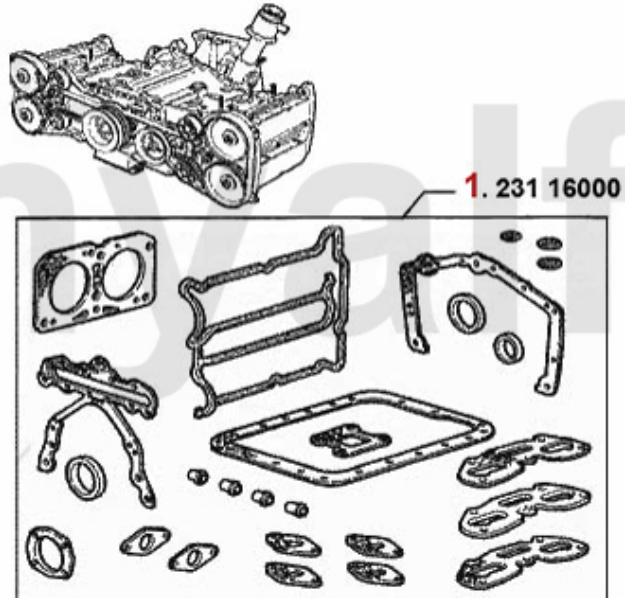

Motordichtsatz/Full Set 145/6 1.7 IE 16V Boxer

1 23116000 OE. 60755077 MOTOR GASKET SET

SEK2,401.90