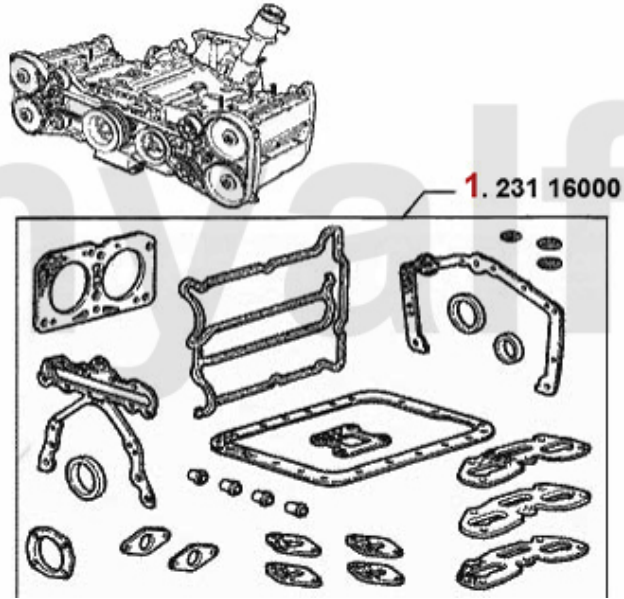

Motordichtsatz/Full Set 145/6 1.7 IE 16V Boxer

1 23116000 OE. 60755077 MOTOR GASKET SET

SEK2,401.90