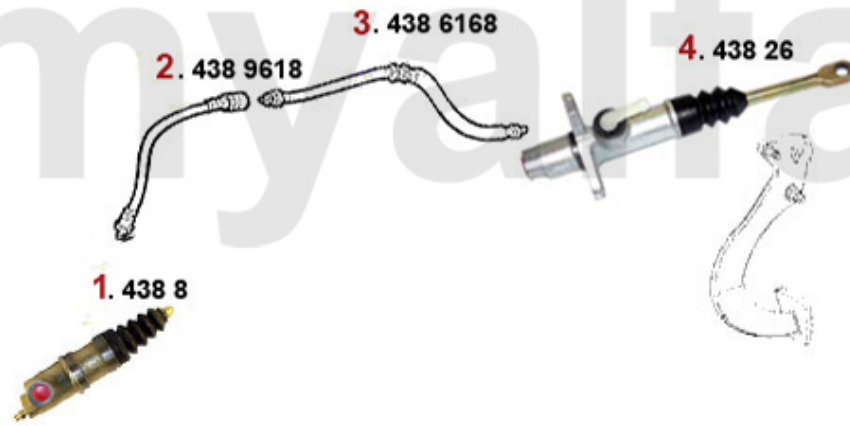

Kupplungsbetätigung/Clutch Actuation 145/6 Boxer Bj. >96

1	4388	CLUTCH SLAVE CLYINDER SUD/SPRINT, 33 (905/7), 145, 156, 156	SEK698.47
2	4389618	OE. 82409618 FLEX. HOSE 145/6,155	On request
3	4386168	OE. 60606168 FLEX. HOSE 145/6 Boxer	On request
4	43826	OE. 60593842 MASTERCYLINDER	SEK1,184.65