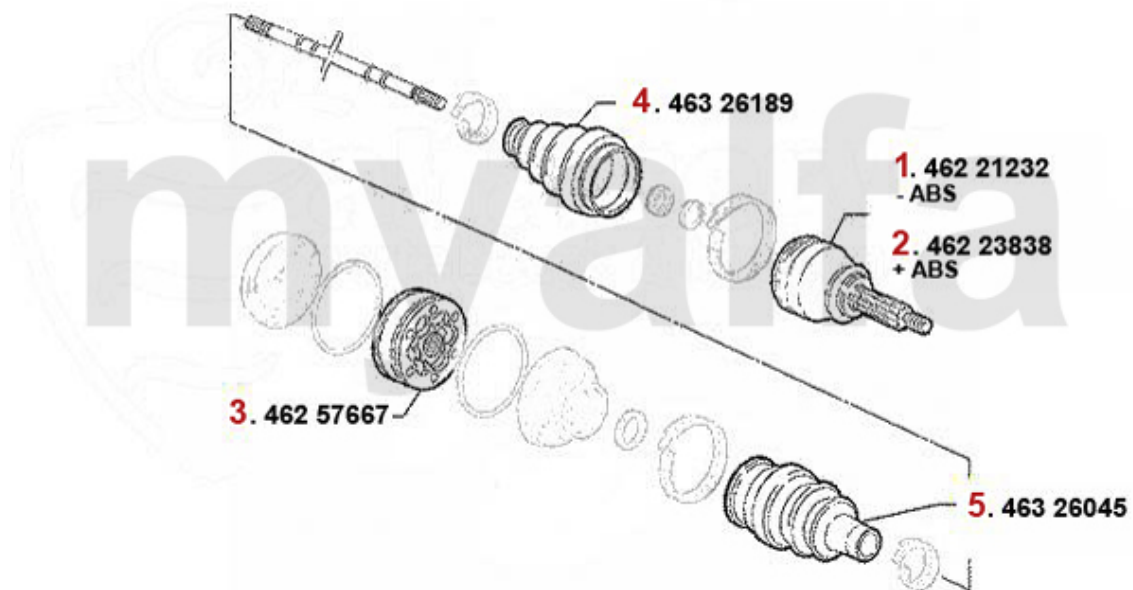

SEK1,436.48

Antriebswelle/Driveshaft 145/6 Boxer

1	46221232	OUTER JOINT SET 145/6, 155 1.4/1.7/ie/16V/TS WITHOUT ABS OE. 60584659	SEK1,373.49
2	46223838	OUTER JOINT SET 145/6, 155, GTV/Spider (916) 2.0 16V TS WITH ABS OE. 60605055	SEK1,902.82
3	46257667	OE. 60557667 CONST.VELOCITY JOI gearside 145/6 Boxer	SEK1,723.28
4	46326189	OE. 60812755 BOOT	SEK332.31
5	46326045	INNER DRIVE SHAFT BOOT SET (GEARSIDE) Sud/Sprint	SEK359.64