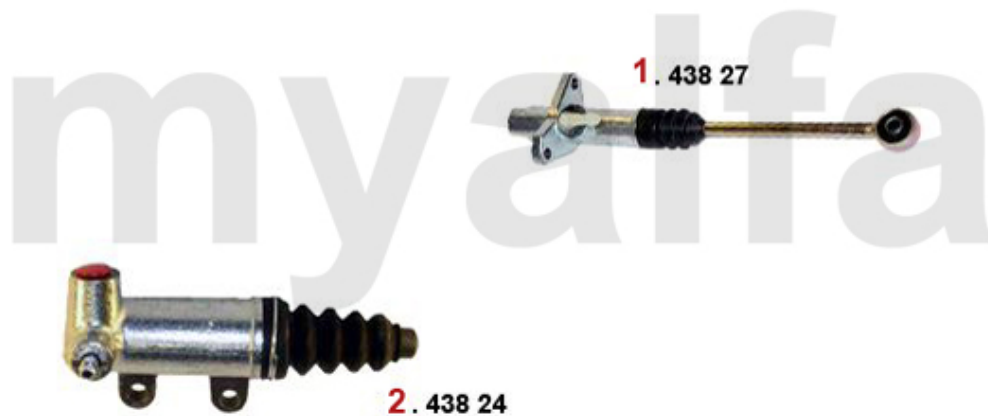

Kupplungsbetätigung/Clutch Actuation 145/6 1.9 TD/KAT.

1	43827	O.E. 60586737/60809897 CLUTCH CYLINDER 145/6 155 GTV/SPIDER (916)	SEK874.40
2	43824	OE. 71739541 CLUTCH SLAVE CYLINDER	SEK693.75