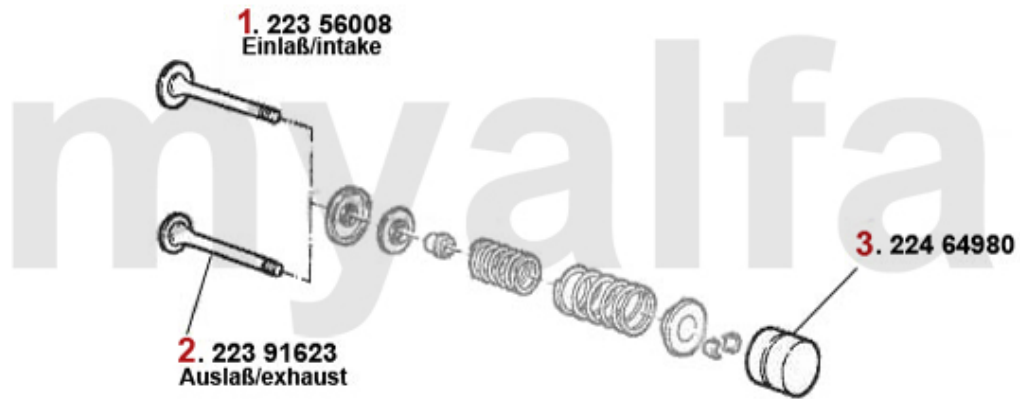

Zahnriemen 145/6 1.7 ie 16V Boxer

1 24256010 TENSIONER PULLEY TIMING BELT 33/ 145/6 1.7 ie 16V (ONLY PULLEY)

SEK413.89

2 24194387 OE. 60556211 TIMINGBELT BOXER 16V

SEK670.44

Ventiltrieb 145/6 1.7 ie 16V Boxer