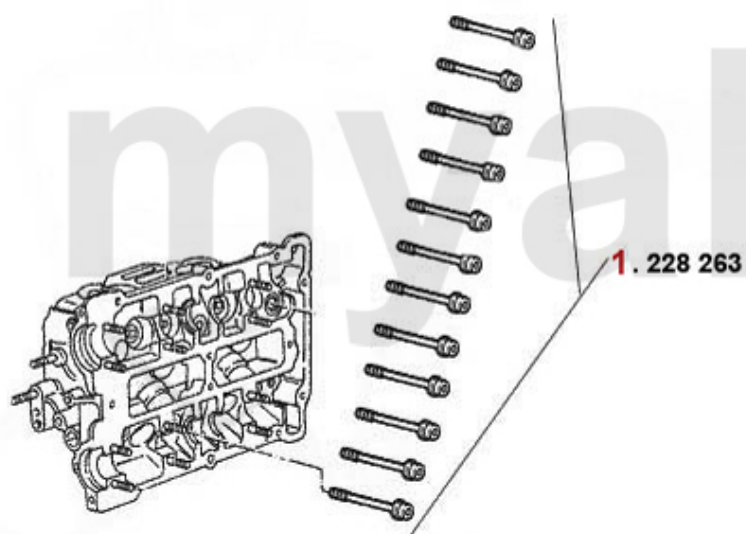

SEK2,320.32

Motordichtsatz/Full Set 145/6 1.7 IE 16V Boxer

1 23116000 OE. 60755077 MOTOR GASKET SET

SEK2,401.90

Kopfschraubensatz/Head Screw Set 145/6 1.7 IE 16V Boxer

1 228263 HEADSCREW 60542866

On request