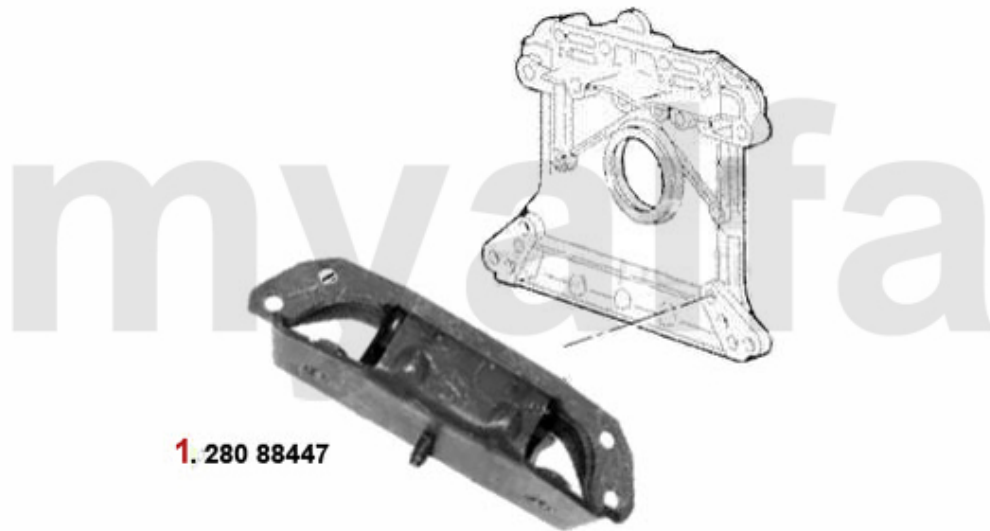

Motorlager/Engine Mount 145/6 Boxer

1. 280 88447

1 28088447 OE. 60597702 ENGINE MOUNT

On request

Motorlager/Engine Mount 145/6 TS 16V

1	2803237	ENGINE MOUNT OE.60805961 145/6,155 all TS 16V & 6-CYLINDER, (916) 4-CYLINDER	On request
2	28099403	OE. 60672234/60599403 ENGINE MOUNT	SEK2,203.63
3	28029981	OE. 60629981 ENGINE MOUNT RR 145/6 1.4 TS 16V	SEK373.10
4	28027691	OE. 60627691 ENGINEMOUNT RR 145/6,155, 156,gtv/spider (916),Nuovo GT TS 16V	SEK418.61
5	28026822	OE. 60626822 ENGINE MOUNT 145/6 1.6/1.8 TS 16V	SEK458.29
6	28088458	Motorzugstange 145/6,155 gtv/spider (916) 2.0 TS 16V	On request
7	28052899	OE. 60652899 ENGINE MOUNT 145/6 2.0 TS, 147 all,156, gtv/spider (916) 1998>, Nuovo	SEK460.51
8	28013084	OE. 7792020/60813084 ENINGE MOUNT RR 145/6 1.4 TS 16V	SEK992.20
9	28014239	OE. 46467329/60814239 ENGINE MOUNT 145/6 1.4 TS 16V	SEK804.47
10	2803234	OE. 7652240/60808861 ENGINE MOUNT	SEK926.99
11	28070915	OE. 7770915 SUPPORT	SEK3,719.47
12	28023429	OE. 46423429 SUPPORT	SEK1,270.95
13	28088460	OE. 7782435 ENGINEMOUNT	SEK2,320.32