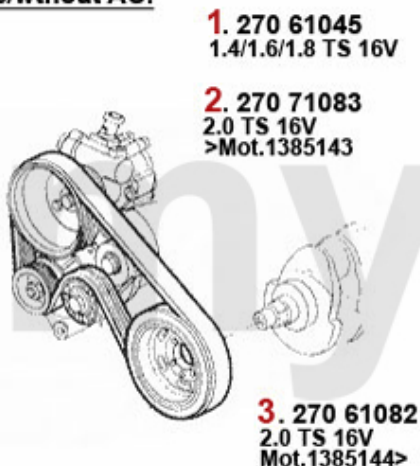

Keilriemen/V-Belts 145/6 TS 16V

ohne/without AC:

1. 270 61045
1.4/1.6/1.8 TS 16V

2. 270 71083
2.0 TS 16V
>Mot.1385143

3. 270 61082
2.0 TS 16V
Mot.1385144>

mit/with AC: