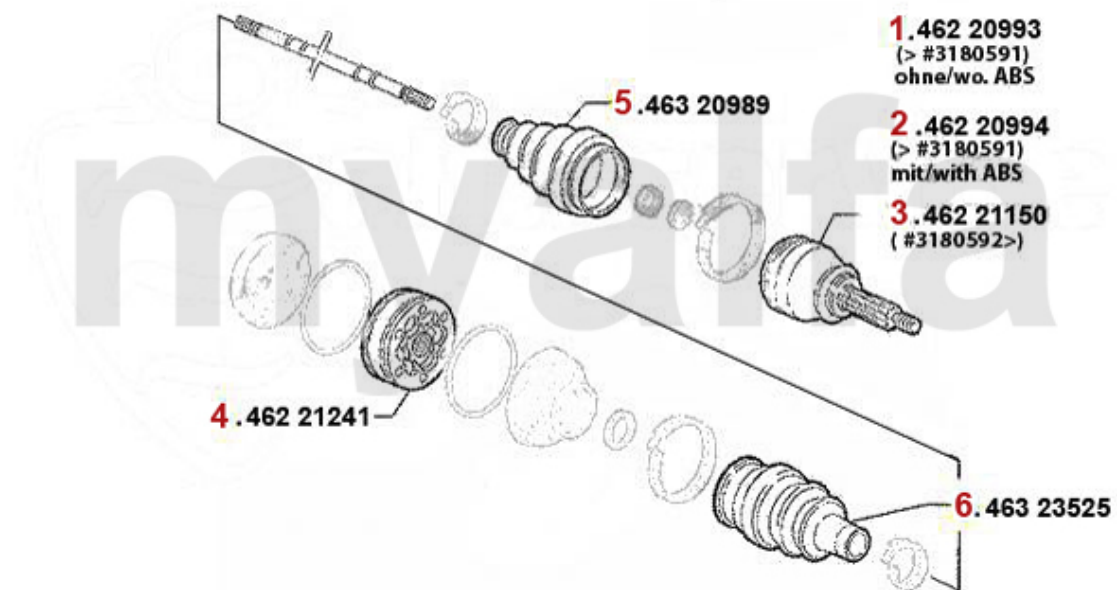

Antriebswelle/Driveshaft 145/6 1.6 TS 16V

1	46220993	SET OUTER JOINTS 145/6 TS/TD/ JDT Bj. 96> W/O ABS, 155 2.0 TS 16V	SEK1,737.29
2	46220994	OE. 60812760 OUTER JOINT SET	SEK1,807.22
3	46221150	OE. 60815370 OUTER JOINT SET	SEK1,737.29
4	46221241	INNER JOINT SET GTV/SPIDER (916), 155, 145/6 TS 16V, 156 TS 16V, 166 2.0 TS, 147 1.6/2.0 TS	SEK1,340.88
5	46320989	OE. 46429633 DRIVE SHAFT BOOT SET	SEK243.65
6	46323525	OE. 9945301 BOOT	SEK320.65