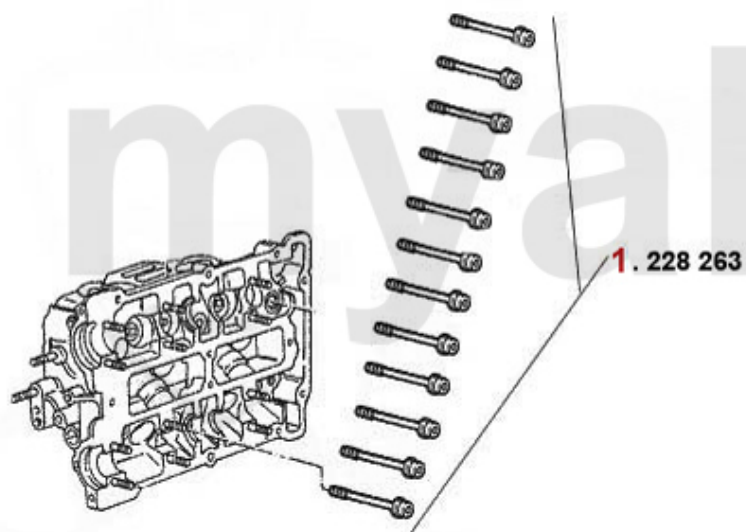

Kopfschraubensatz/Head Screw Set 145/6 1.7 IE 16V Boxer

1 228263 HEADSCREW 60542866

On request