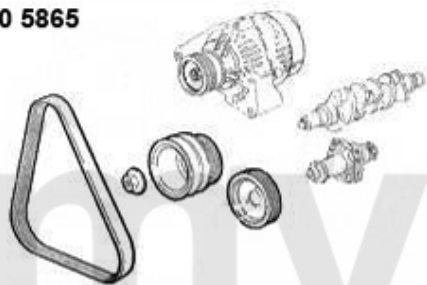

2. 911 275 0
blau/blue

1 9111090 CAR COVER ECOLINE SPIDER 105/115 AND GT BERTONE, RED

SEK687.92

Keil-/Keilrippenriemen 145/6 Boxer Bj. >96

1. 270 5865

2. 270 13950

3. 270 070 0

1	2705865	OE.60597250 V-BELT GTV/SPIDER 3.0 V6 STEERING PUMP, 145/6 1.4/1.6ie Bj. >1996 WATER PUMP	SEK231.99
2	27013950	V-BELT OE. 60548814	SEK278.61
3	2700700	V-BELT 9.5x825	SEK103.79