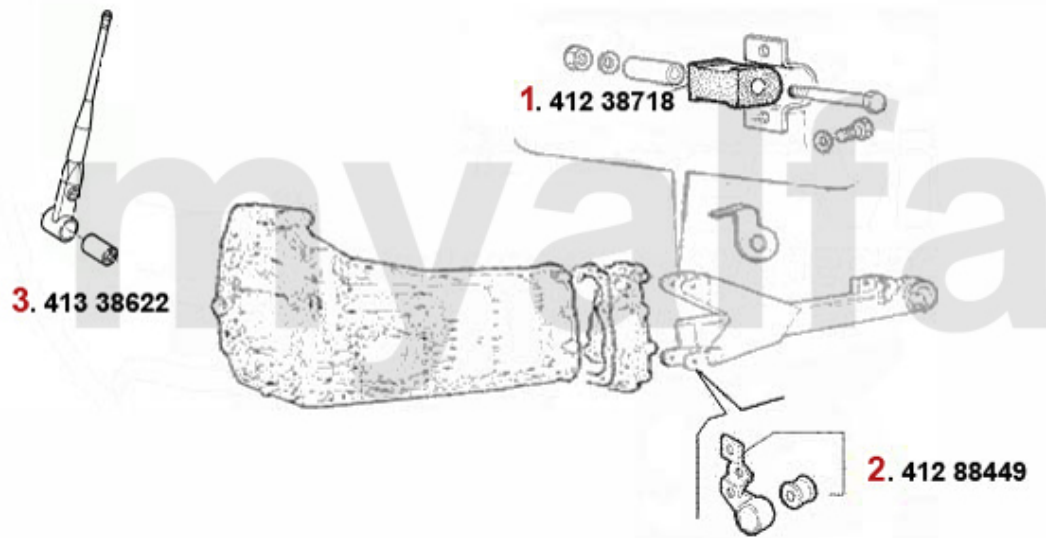

Getriebeaufhängung/Gear Mount 145/6 Boxer

1	41238718	OE.60502538 RUBBER BEARING TRANSMISSION MOUNT
2	41288449	Getriebe-Bügelager vorne 145/6 Boxer
3	41338622	OE. 60501640 BUSH

On request

On request

SEK185.37