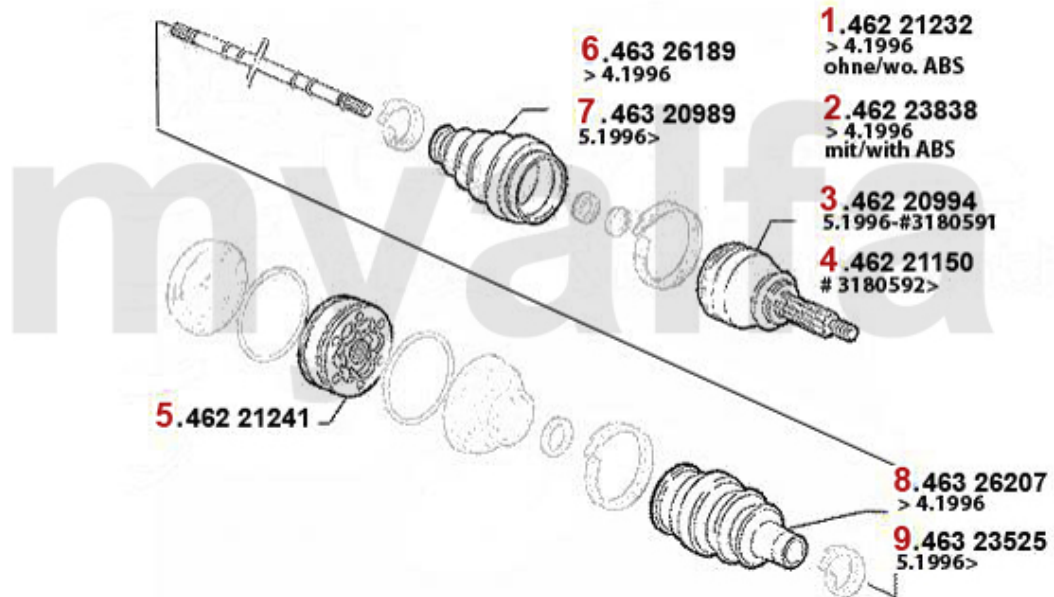

Antriebswelle/Driveshaft 145/6 2.0 TS 16V

1	46221232	OUTER JOINT SET 145/6, 155 1.4/1.7/ie/16V/TS WITHOUT ABS OE. 60584659	SEK1,373.49
2	46223838	OUTER JOINT SET 145/6, 155, GTV/Spider (916) 2.0 16V TS WITH ABS OE. 60605055	SEK1,902.82
3	46220994	OE. 60812760 OUTER JOINT SET	SEK1,807.22
4	46221150	OE. 60815370 OUTER JOINT SET	SEK1,737.29
5	46221241	INNER JOINT SET GTV/SPIDER (916), 155, 145/6 TS 16V, 156 TS 16V, 166 2.0 TS, 147 1.6/2.0 TS	SEK1,340.88
6	46326189	OE. 60812755 BOOT	SEK332.31
7	46320989	OE. 46429633 DRIVE SHAFT BOOT SET	SEK243.65
8	46326207	INNER CV BOOT GTV/SPIDER (916), 2.0 TS 1995-98, 155, 145/6, 166 6 CYLINDER O.E. 608	SEK262.38
9	46323525	OE. 9945301 BOOT	SEK320.65