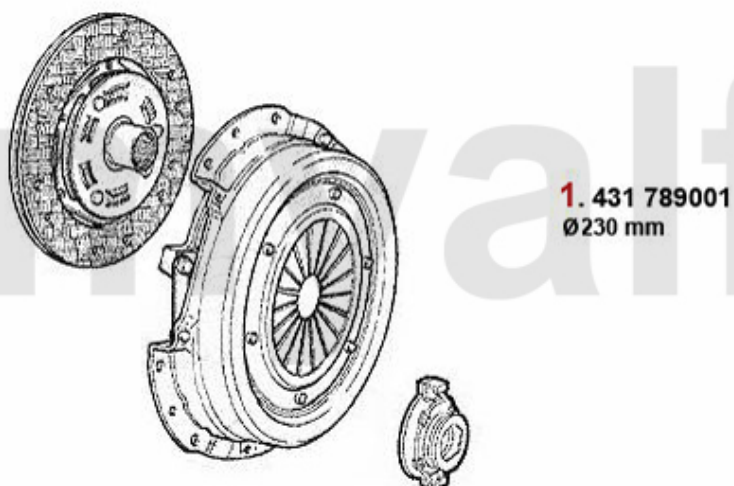

Ausrücker/Sleeve Bearing 145/6 1.4/1.6/1.8/2.0 TS

1. 439 1140

1 4391140 OE. 46411139 MOUNT

SEK571.37

Kupplungs-Kit/Clutch Set 145/6 2.0 Quadrifoglio

1 43189001 OE. 71734766 CLUTCH KIT 2.0 TS 16V 230 mm

SEK3,136.44