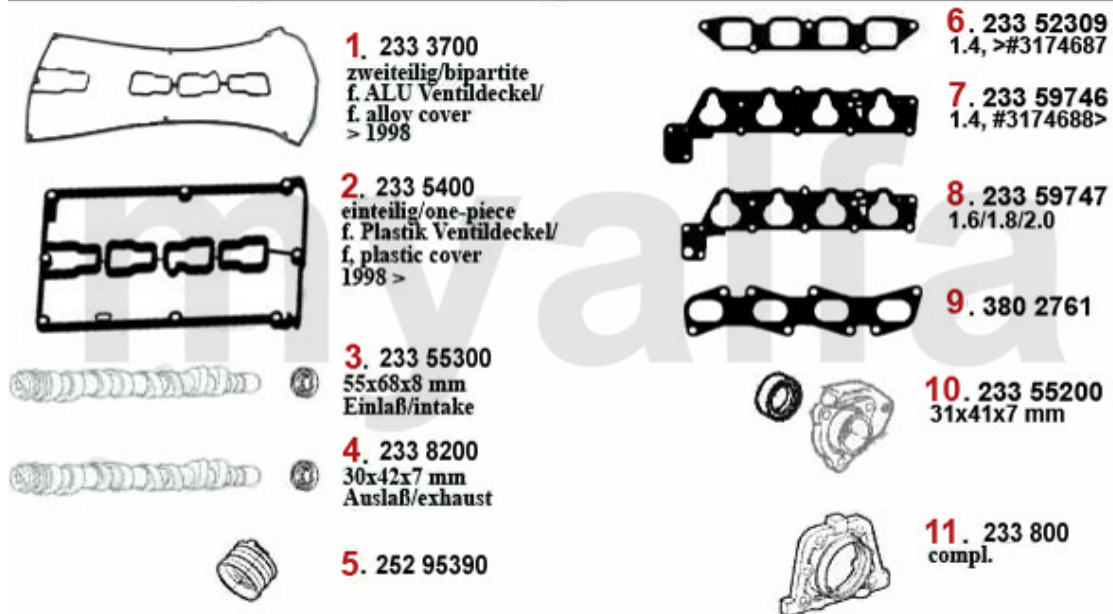

Dichtung Motor/Engine Gaskets 145/6 TS

1	2333700	Ventildeckeldichtung 2-teilig für Alu-Ventildeckel 145/6,155,156 166 Diverse 4-Zylinder bj	SEK395.30
2	2335400	VALVE COVER GASKET FOR PLASTIC VALVE COVER 145/6,156,gtv/Spider (916) FROM 04.98 ON	SEK416.25
3	23355300	SHAFT SEAL CAMSHAFT 145/6,15 5,156 1.6,1.7,1.8,2.0 16V TS	SEK208.68
4	2338200	OE. 71753052 SEALING GASKET	SEK204.10
5	25295390	OE. 60595390 INTAKERUBBER	SEK185.37
6	23352309	INTAKE MANIFOLD GASKET 145/6 1.4 TS 16V > #3174687	SEK164.42
7	23359746	Ansaugkrümmerdichtung 145/6 1.4 TS # 3174687>,147 1.6 TS 76 KW	SEK214.51
8	23359747	Ansaugkrümmerdichtung 145/6,147,155 156,166,gtv/spider (916),Nuovo GT # 0165088> TS 16V	SEK293.87
9	3802761	OE. 55194028 HEATERGASKET	SEK285.69
10	23355200	Simmerring Kurbelwelle vorne (Riemensch.)145/6,155,156,166,gtv/spider(916) 1.4,1.6,1.7ie	SEK121.27
11	233800	Simmerring Kurbelwelle hinten (Schwungscheibe) 147 1.6 TS 16V/1.9 JTD Bj. 03 >,156 1.9/2.4	SEK600.51