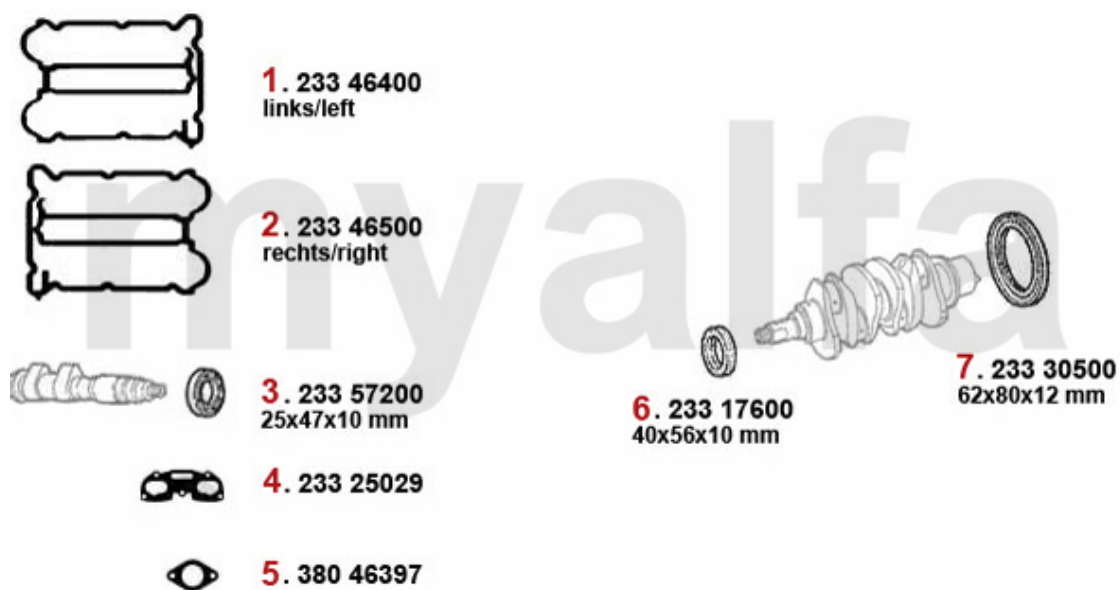

Motordichtungen/Engine Gaskets 145/6 1.7 IE 16V Boxer

1	23346400	OE. 60525316 VALVE COVER GASKET	SEK289.16
2	23346500	OE. 60542965 VALVE COVER GASKET	SEK289.16
3	23357200	Simmerring Nockenwelle v/h 33 (907), 145/6 1.7 IE 16V	SEK134.03
4	23325029	OE.60525029 INTAKE MANIFOLD GASKET	SEK110.72
5	38046397	EXHAUST MANIFOLD GASKET 33 (907), 145/6 1.7 ie 16V	On request
6	23317600	FRONT SHAFT SEAL CRANKSHAFT 40/56/10 ARNA,SUD/SPRINT,33 (905/7), 145/6 BOXER,155 TS 8V	SEK231.99
7	23330500	OE. 60502893 REAR CRANKSHAFT SEAL (FYLWHEEL) ARNA,SUD/SPRINT,33 (905/7) ,145/6 BOXER	SEK460.51