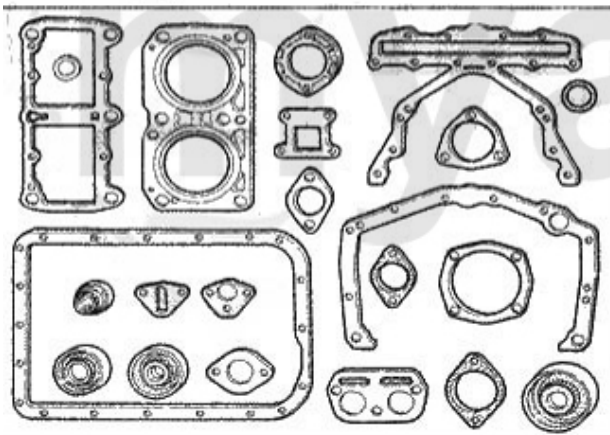

Motordichtsatz/Full Set 145/6 1.4/1.6 IE Boxer

1.231 54000
1.4 IE

2.231 48700
1.6 IE

1 23154000 OE. 60778768 FULL SET

SEK2,203.63

2 23148700 OE. 60778769 FULL SET 1.6 IE BOXER

SEK2,320.32