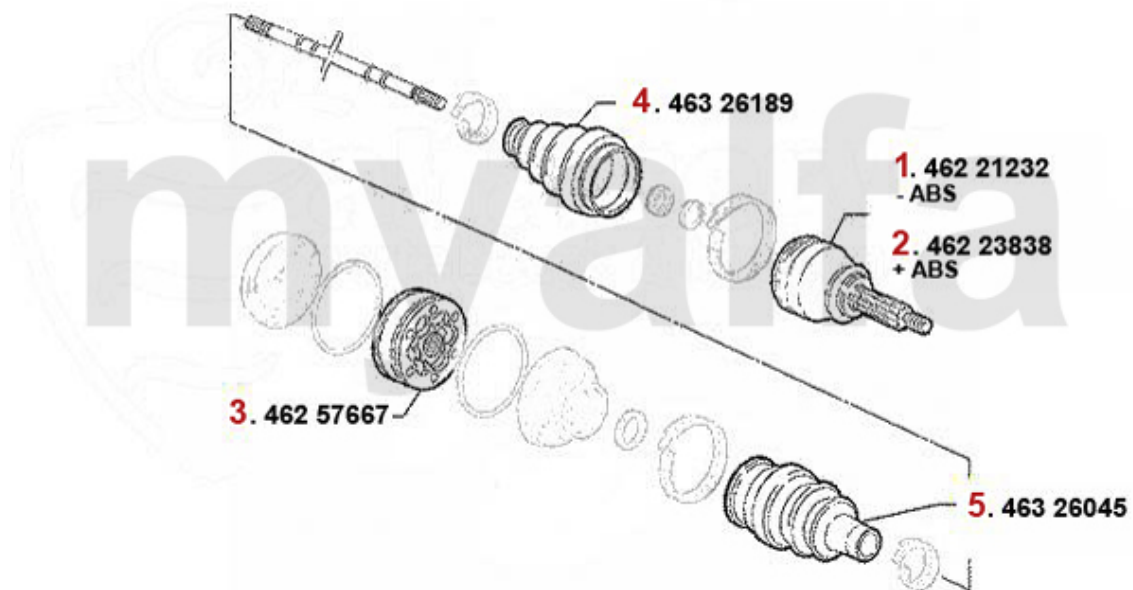

# Antriebswelle/Driveshaft 145/6 Boxer

<b>1</b>	<b>46221232</b>	<b>OUTER JOINT SET 145/6, 155 1.4/1.7/ie/16V/TS WITHOUT ABS OE. 60584659</b>	<b>SEK1,373.49</b>
<b>2</b>	<b>46223838</b>	<b>OUTER JOINT SET 145/6, 155, GTV/Spider (916) 2.0 16V TS WITH ABS OE. 60605055</b>	<b>SEK1,902.82</b>
<b>3</b>	<b>46257667</b>	<b>OE. 60557667 CONST.VELLOCITY JOI gearside 145/6 Boxer</b>	<b>SEK1,723.28</b>
<b>4</b>	<b>46326189</b>	<b>OE. 60812755 BOOT</b>	<b>SEK332.31</b>
<b>5</b>	<b>46326045</b>	<b>INNER DRIVE SHAFT BOOT SET (GEARSIDE) Sud/Sprint</b>	<b>SEK359.64</b>