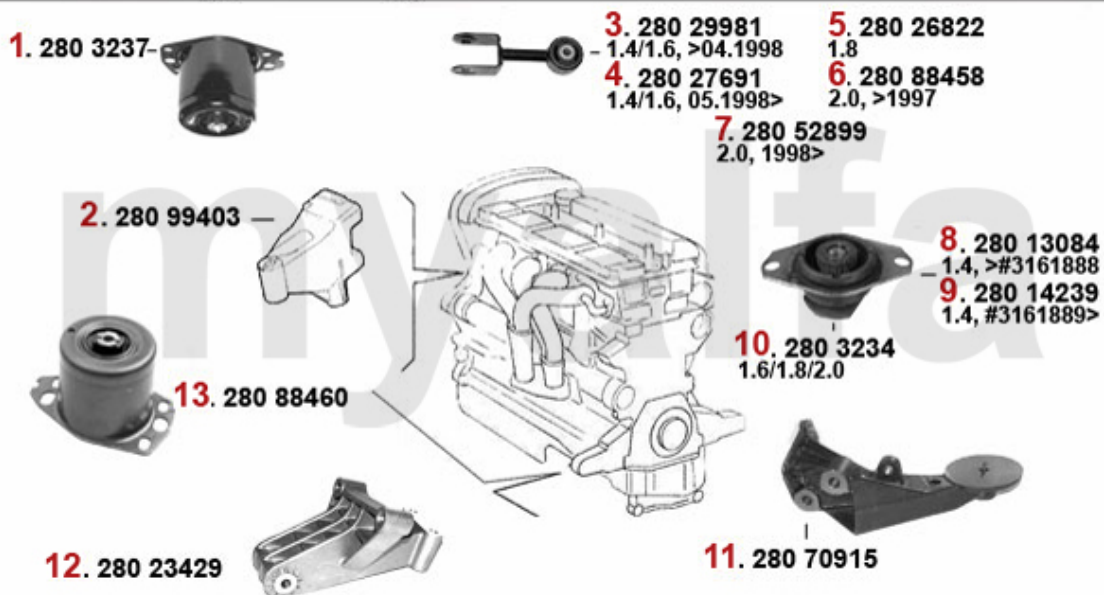

Motorlager/Engine Mount 145/6 Boxer

1. 280 88447

1 28088447 OE. 60597702 ENGINE MOUNT

On request

Motorlager/Engine Mount 145/6 TS 16V

1	2803237	ENGINE MOUNT OE.60805961 145/6,155 all TS 16V & 6-CYLINDER, (916) 4-CYLINDER	On request
2	28099403	OE. 60672234/60599403 ENGINE MOUNT	SEK2,203.63
3	28029981	OE. 60629981 ENGINE MOUNT RR 145/6 1.4 TS 16V	SEK373.10
4	28027691	OE. 60627691 ENINEMOUNT RR 145/6,155, 156,gtv/spider (916),Nuovo GT TS 16V	SEK418.61
5	28026822	OE. 60626822 ENGINE MOUNT 145/6 1.6/1.8 TS 16V	SEK458.29
6	28088458	Motorzugstange 145/6,155 gtv/spider (916) 2.0 TS 16V	On request
7	28052899	OE. 60652899 ENGINE MOUNT 145/6 2.0 TS, 147 all,156, gtv/spider (916) 1998>, Nuovo	SEK460.51
8	28013084	OE. 7792020/60813084 ENINGE MOUNT RR 145/6 1.4 TS 16V	SEK992.20
9	28014239	OE. 46467329/60814239 ENGINE MOUNT 145/6 1.4 TS 16V	SEK804.47
10	2803234	OE. 7652240/60808861 ENGINE MOUNT	SEK926.99
11	28070915	OE. 7770915 SUPPORT	SEK3,719.47
12	28023429	OE. 46423429 SUPPORT	SEK1,270.95
13	28088460	OE. 7782435 ENINEMOUNT	SEK2,320.32