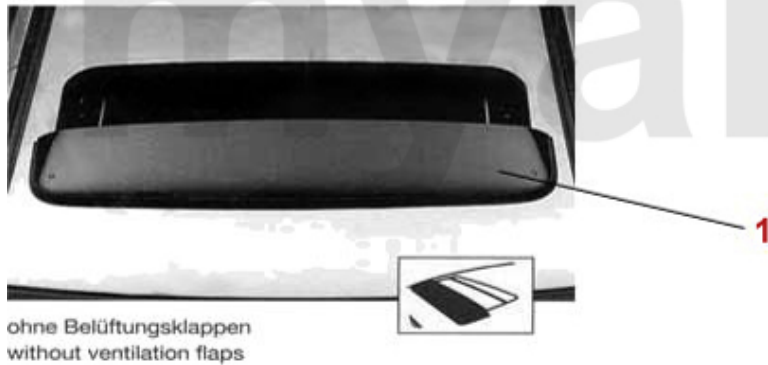

SEK1,037.71
SEK1,037.71

Dachwindabweiser/Top Draftdeflector 145/6

1 191117 Dachwindabweiser 145/6,155

SEK544.46

Car Cover 145/6

1. 911 109 0
rot/red

2. 911 275 0
blau/blue

1 9111090 CAR COVER ECOLINE SPIDER 105/115 AND GT BERTONE, RED