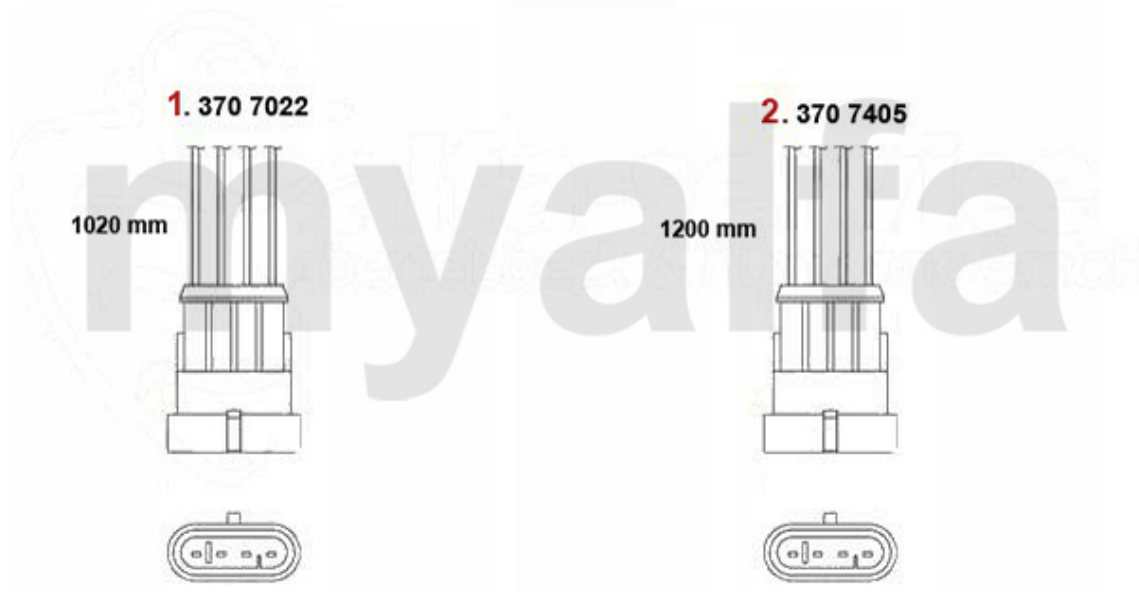

Lambda-Sonde/Lambda Probe 145/6 TS 16V

1 3707022 OE. 46423987 LAMBDA PROBE

SEK1,436.48

2 3707405 OE. 46750246 LAMBDA PROBE

SEK1,543.73