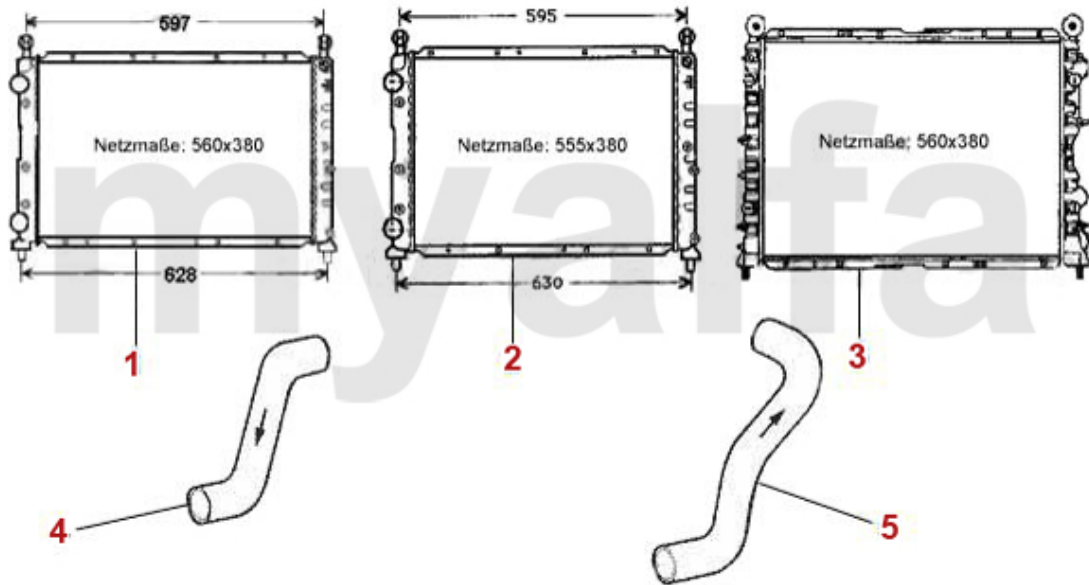

Kühler/Radiator 145/6 TS 16V

1	26122820	OE: 46536388 RADIATOR	SEK2,273.70
2	26135342	Motorkühler 145/6 2.0 TS 16V Bj. >6 .96,155 2.0 TS 16V Bj. 95-96	SEK3,019.89
3	26122999	Motorkühler 145/6 2.0 16V TS/QV Bj. 6.96>	SEK3,019.89
4	2663081	OE. 60603081 RADIATOR HOSE	On request
5	2663082	OE. 60603082 RADIATOR HOSE	On request