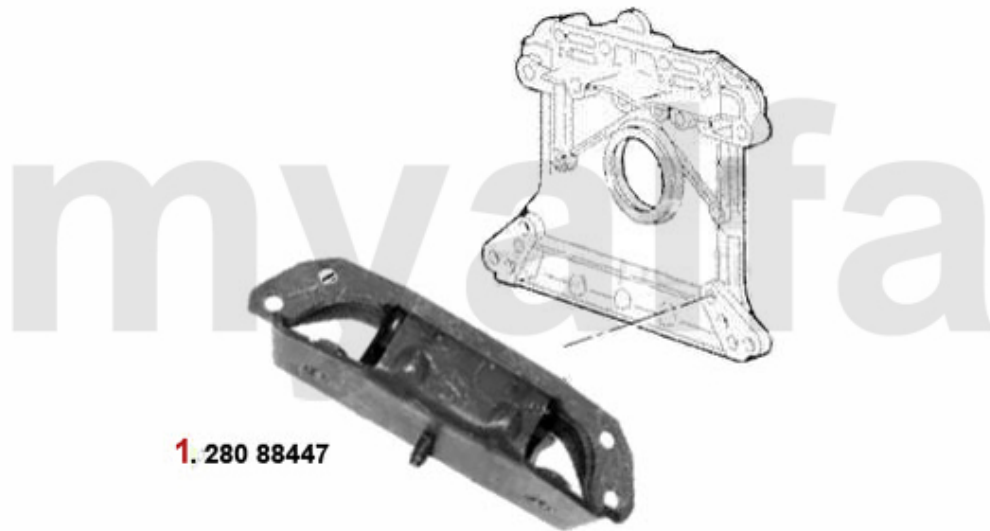

Wasserpumpe/Waterpump 145/6 1.9 TD/JTD

1. 262 26310
1.9 TD, >Mot.1723043

2. 262 35858
1.9 TD, Mot.1723044>

3. 262 15970
1.9 JTD

1	26226310	Wasserpumpe 145/6,155 1.9 TD mit Ge häuse > #1723043	SEK1,711.62
2	26235858	Wasserpumpe 145/6,155 1.9 TD #17230 44>	SEK1,436.48
3	26215970	OE. 46515970 WATER PUMP 1.9/2.4 8/10 V	SEK706.52

Motorlager/Engine Mount 145/6 Boxer

---

1. 280 88447

1 28088447 OE. 60597702 ENGINE MOUNT

On request