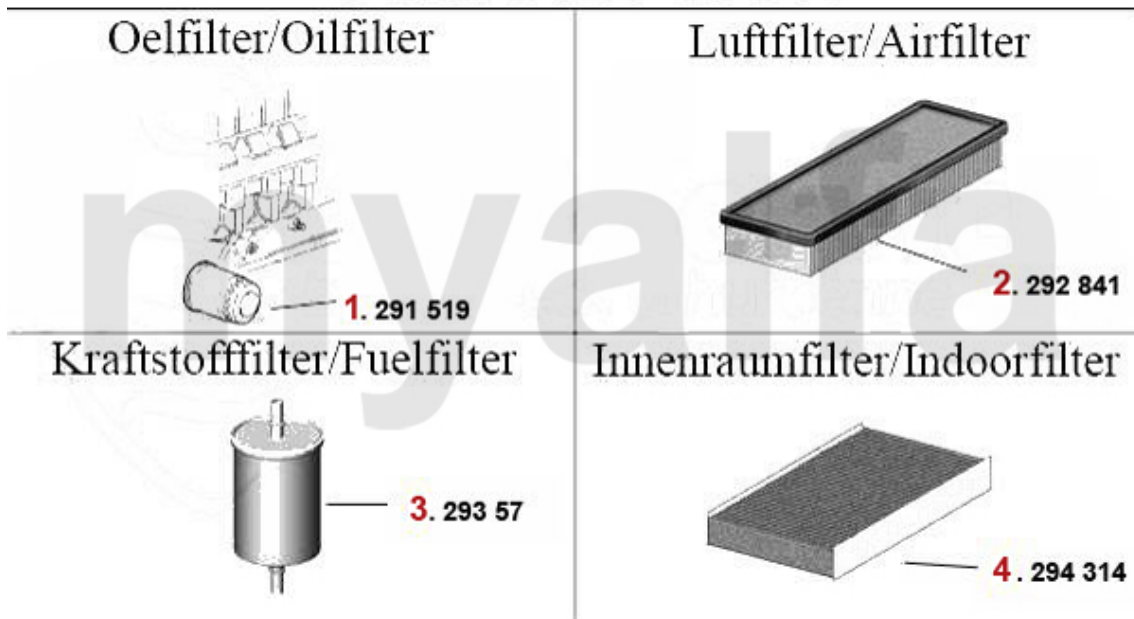

Filter 145/6 TS 16V

1	291519	OE. 46808398/71736159 OILFILTER	SEK103.79
2	292841	OE. 46520658 AIR FILTER	SEK220.34
3	29356	OE. 60811904 FUEL FILTER	SEK138.75
4	294314	OE. 46721923 CABIN FILTER	SEK194.81