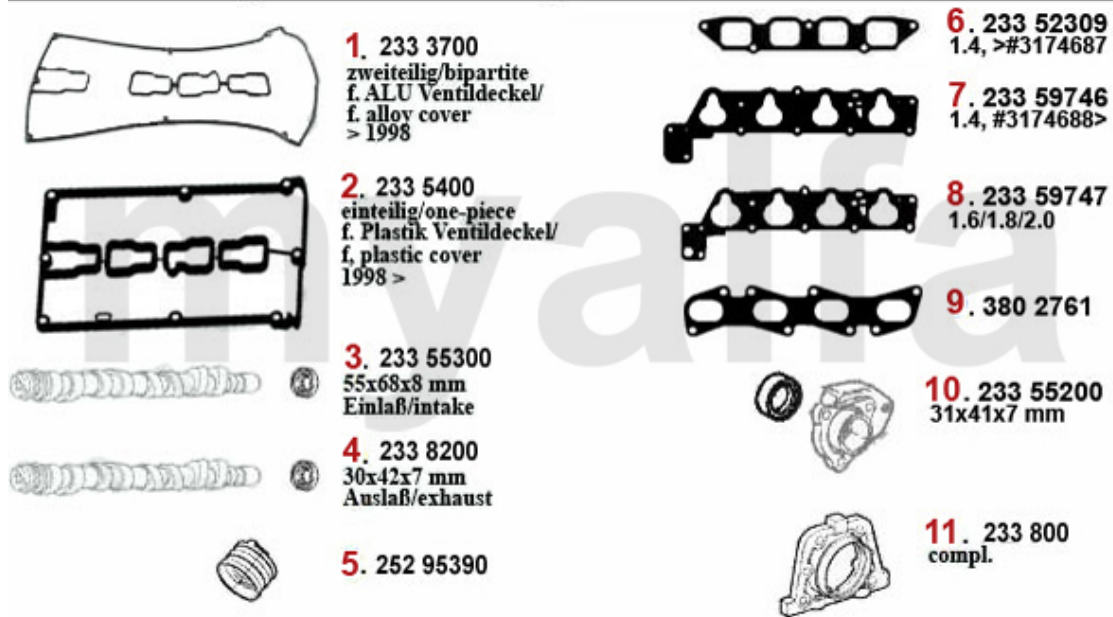

Dichtung Motor/Engine Gaskets 145/6 TS

1	2333700	Ventildeckeldichtung 2-teilig für Alu-Ventildeckel 145/6,155,156 166 Diverse 4-Zylinder bj	SEK395.30
2	2335400	VALVE COVER GASKET FOR PLASTIC VALVE COVER 145/6,156,gtv/Spider (916) FROM 04.98 ON	SEK416.25
3	23355300	SHAFT SEAL CAMSHAFT 145/6,15 5,156 1.6,1.7,1.8,2.0 16V TS	SEK208.68
4	2338200	OE. 71753052 SEALING GASKET	SEK204.10
5	25295390	OE. 60595390 INTAKERUBBER	SEK185.37
6	23352309	INTAKE MANIFOLD GASKET 145/6 1.4 TS 16V > #3174687	SEK164.42
7	23359746	Ansaugkrümmerdichtung 145/6 1.4 TS # 3174687>,147 1.6 TS 76 KW	SEK214.51
8	23359747	Ansaugkrümmerdichtung 145/6,147,155 156,166,gtv/spider (916),Nuovo GT # 0165088> TS 16V	SEK293.87
9	3802761	OE. 55194028 HEATERGASKET	SEK285.69
10	23355200	Simmerring Kurbelwelle vorne (Riemensch.)145/6,155,156,166,gtv/spider(916) 1.4,1.6,1.7ie	SEK121.27
11	233800	Simmerring Kurbelwelle hinten (Schwungscheibe) 147 1.6 TS 16V/1.9 JTD Bj. 03 >,156 1.9/2.4	On request