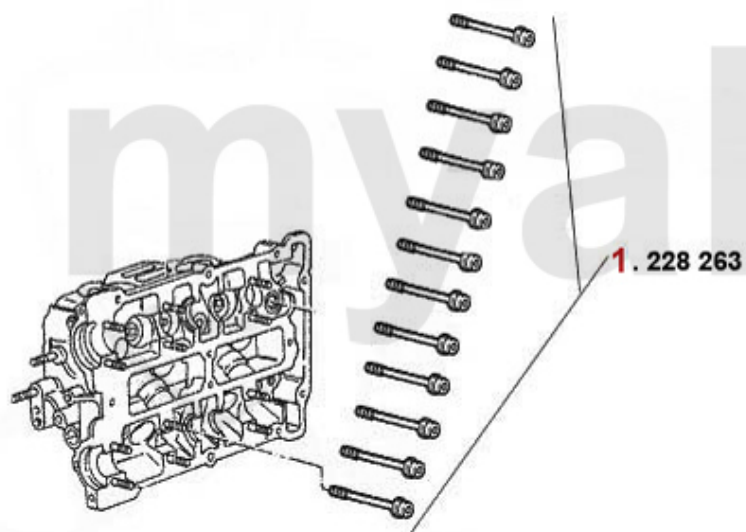

SEK2,320.32

Motordichtsatz/Full Set 145/6 1.7 IE 16V Boxer

1 23116000 OE. 60755077 MOTOR GASKET SET

SEK2,401.90

Kopfschraubensatz/Head Screw Set 145/6 1.7 IE 16V Boxer

1 228263 HEADSCREW 60542866

On request