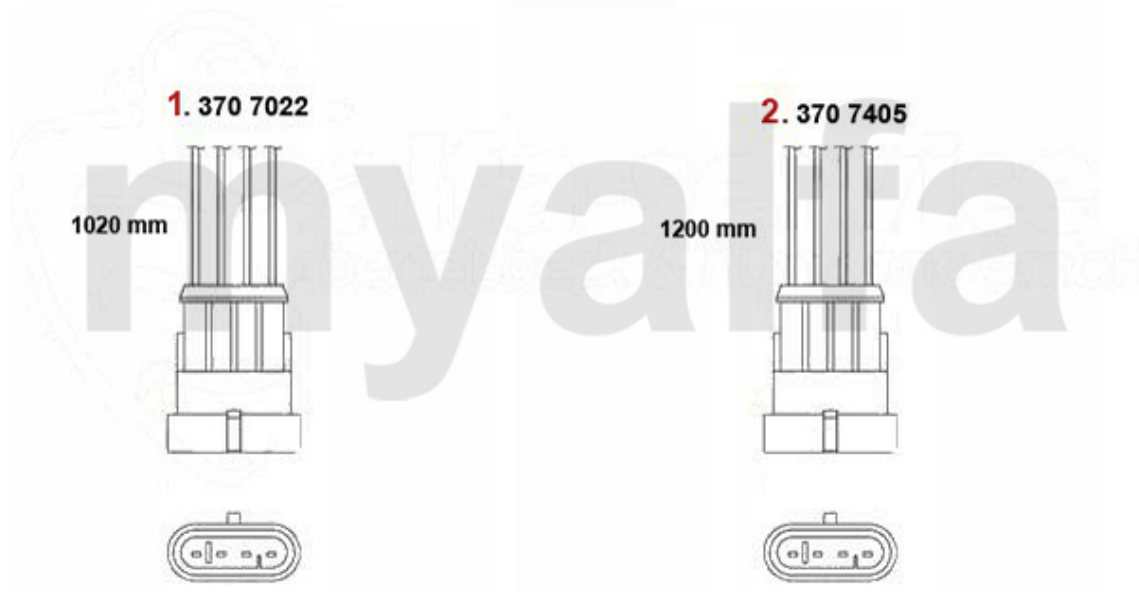

Lambda-Sonde/Lambda Probe 145/6 TS 16V

---

1 3707022 OE. 46423987 LAMBDA PROBE

SEK1,436.48

2 3707405 OE. 46750246 LAMBDA PROBE

SEK1,543.73