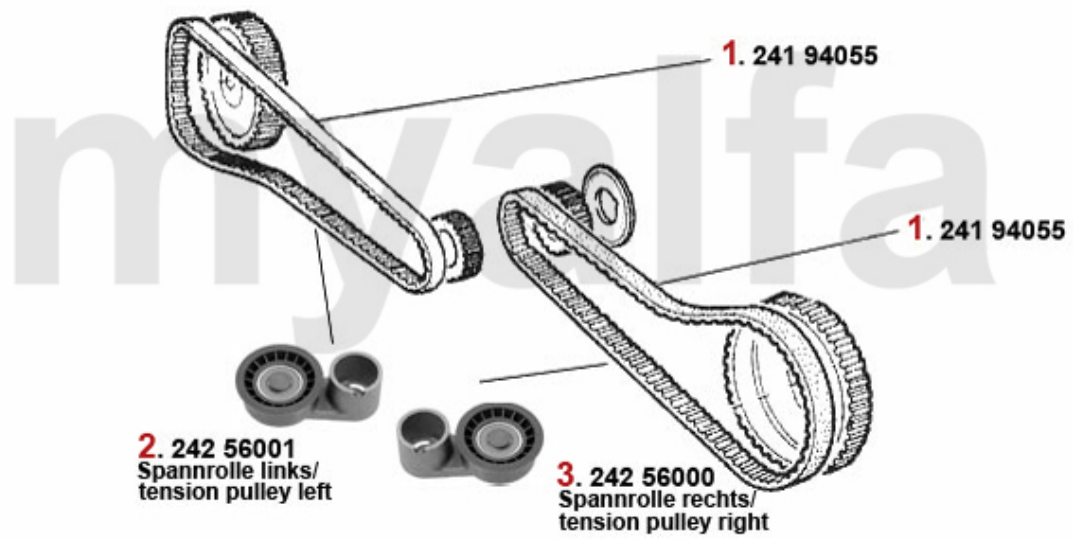

Zahnriemen 145/6 1.4/1.6 Boxer

1	24194055	OE. 60515034 TIMING BELT	SEK231.99
2	24256001	OE. 60504225 BELTSTRETCHER left BOXER	SEK757.85
2	24256000	OE. 60504224 BELTSTRETCHER right BOXER	SEK921.16