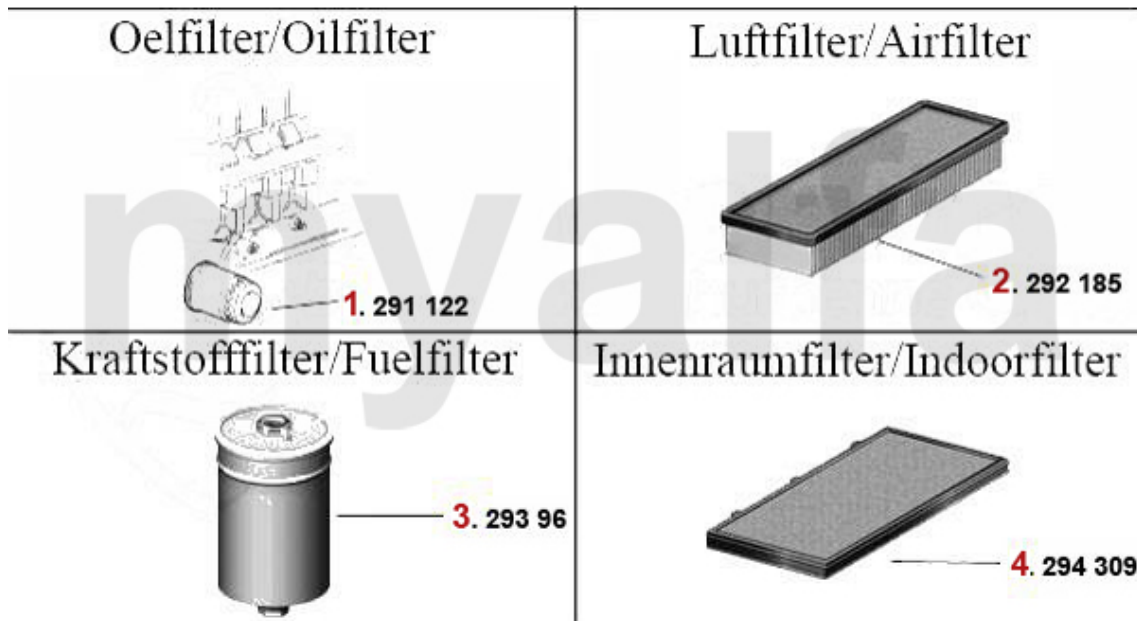

Filter 145/6 Boxer

1	291122	OE. 60504284 OIL FILTER 145/6 1.4/1.6/1.7/ie/16V 164/SUPER V6 24V	SEK127.10
2	292185	OE. 71736130 AIR FILTER BOXER	On request
3	29396	OE. 71736105 FUEL FILTER	SEK448.86
4	294309	Innenraumfilter 145/6,155 >96 GTV/Spider (916) Bj. >98,eckig	SEK215.76