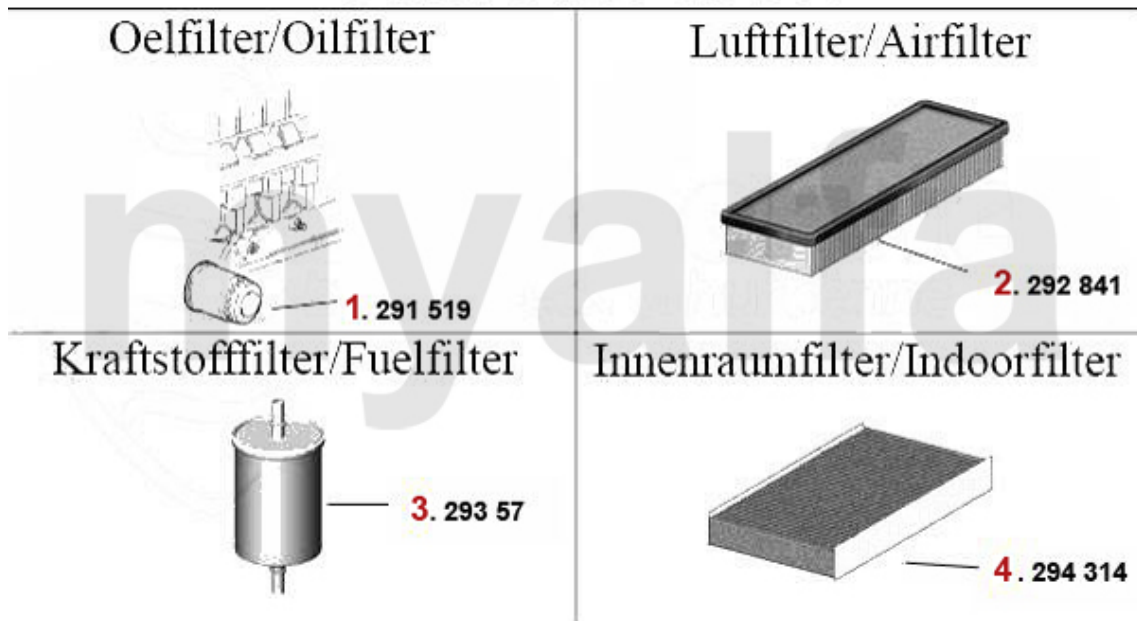

Filter 145/6 TS 16V

1	291519	OE. 46808398/71736159 OILFILTER	SEK103.79
2	292841	OE. 46520658 AIR FILTER	SEK220.34
3	29356	OE. 60811904 FUEL FILTER	SEK138.75
4	294314	OE. 46721923 CABIN FILTER	SEK194.81