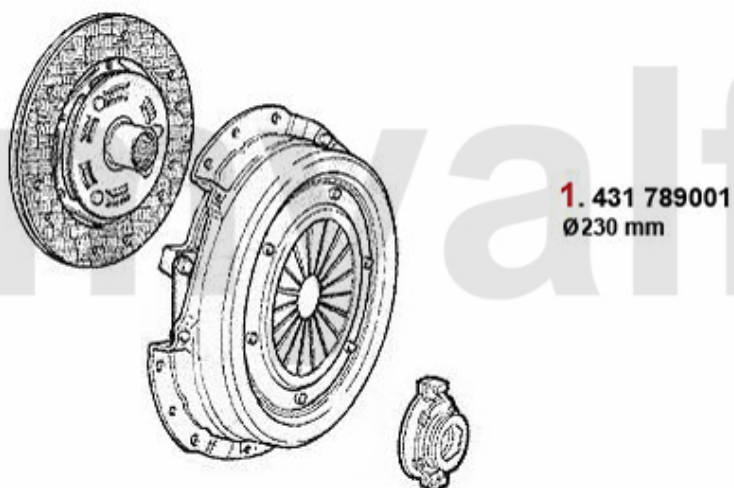

Ausrücker/Sleeve Bearing 145/6 1.4/1.6/1.8/2.0 TS

1. 439 1140

1 4391140 OE. 46411139 MOUNT

SEK571.37

Kupplungs-Kit/Clutch Set 145/6 2.0 Quadrifoglio

1 43189001 OE. 71734766 CLUTCH KIT 2.0 TS 16V 230 mm

SEK3,136.44