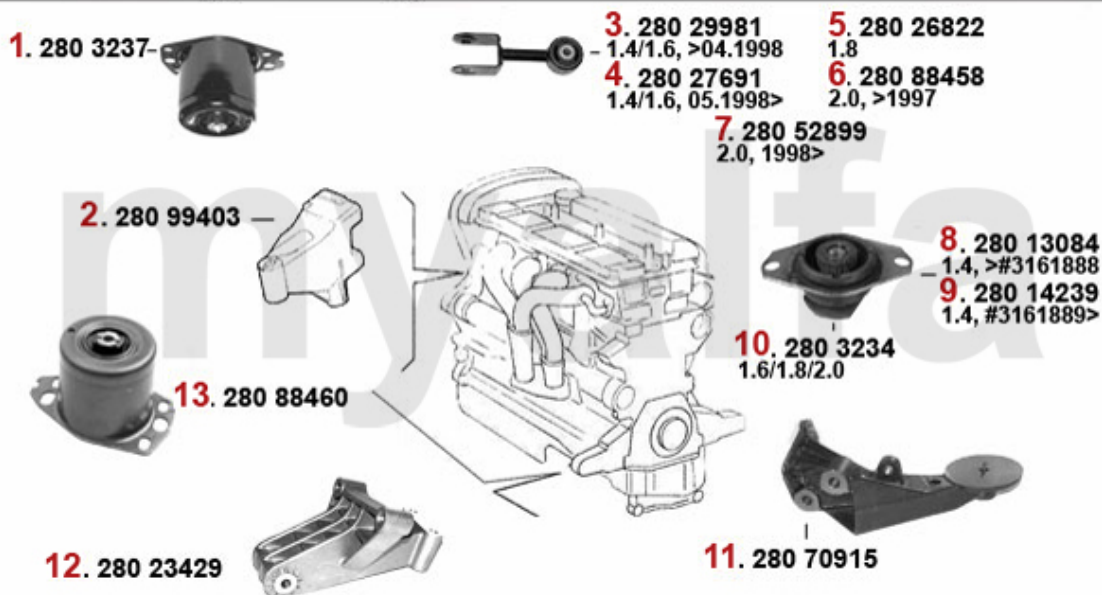

Motorlager/Engine Mount 145/6 Boxer

1. 280 88447

1 28088447 OE. 60597702 ENGINE MOUNT

On request

Motorlager/Engine Mount 145/6 TS 16V

1	2803237	ENGINE MOUNT OE.60805961 145/6,155 all TS 16V & 6-CYLINDER, (916) 4-CYLINDER	On request
2	28099403	OE. 60672234/60599403 ENGINE MOUNT	SEK2,203.63
3	28029981	OE. 60629981 ENGINE MOUNT RR 145/6 1.4 TS 16V	SEK373.10
4	28027691	OE. 60627691 ENGINEMOUNT RR 145/6,155, 156,gtv/spider (916),Nuovo GT TS 16V	SEK418.61
5	28026822	OE. 60626822 ENGINE MOUNT 145/6 1.6/1.8 TS 16V	SEK458.29
6	28088458	Motorzugstange 145/6,155 gtv/spider (916) 2.0 TS 16V	On request
7	28052899	OE. 60652899 ENGINE MOUNT 145/6 2.0 TS, 147 all,156, gtv/spider (916) 1998>, Nuovo	SEK460.51
8	28013084	OE. 7792020/60813084 ENINGE MOUNT RR 145/6 1.4 TS 16V	SEK992.20
9	28014239	OE. 46467329/60814239 ENGINE MOUNT 145/6 1.4 TS 16V	SEK804.47
10	2803234	OE. 7652240/60808861 ENGINE MOUNT	SEK926.99
11	28070915	OE. 7770915 SUPPORT	SEK3,719.47
12	28023429	OE. 46423429 SUPPORT	SEK1,270.95
13	28088460	OE. 7782435 ENGINEMOUNT	SEK2,320.32