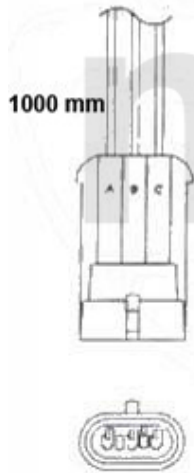

Lambda-Sonde/Lambda Probe 145/6 Boxer Bj. 94-96

1. 370 605374
1.4 IE