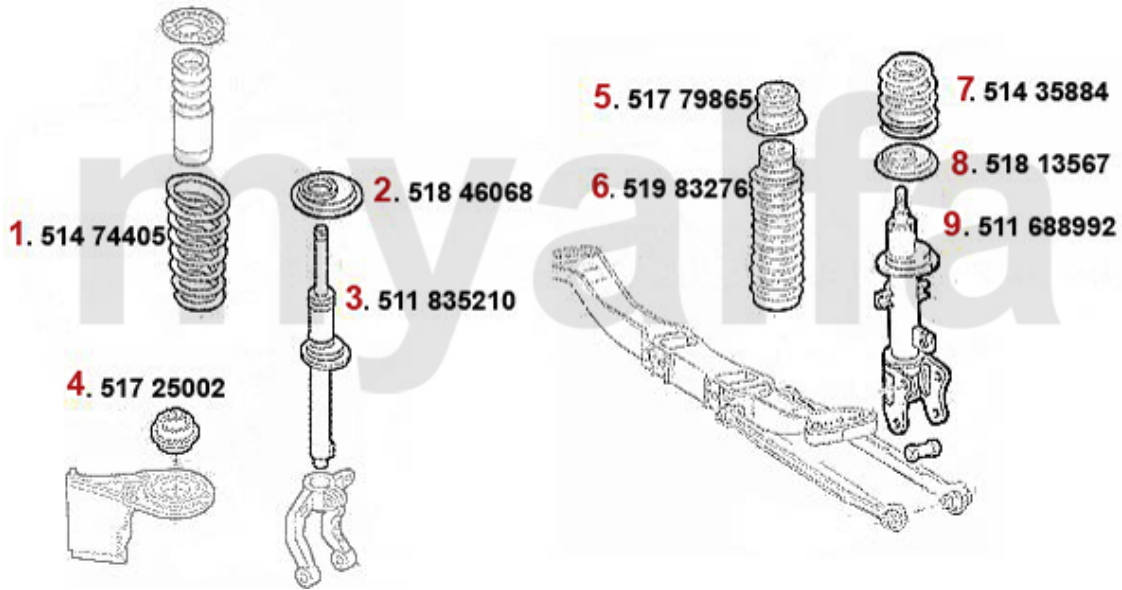

Federbeine/Struts GTA

1	51474405	OE. 60674405 SPRING FA 147 GTA	SEK1,743.12
2	51846068	OE.46746068 RING f. STRUT 147 FA (RUBBER)	On request
3	51135210	OE. 46835210 SHOCK ABSORBER	SEK1,737.29
4	51725002	OE. 60625002 UPPER STRUT BEARING	SEK274.03
5	51779865	OE. 60679865 ELASTIC PAD RA	On request
6	51983276	OE. 60683276 SHIELD f. STRUT 147 GTA RA	On request
7	51435884	OE. 46835884 SPRING 147 GTA RA	On request
8	51813567	OE. 60613567 RING f. STRUT 147 RA	On request
9	51188992	OE. 60688992 SHOCK ABSORBER	SEK2,856.59