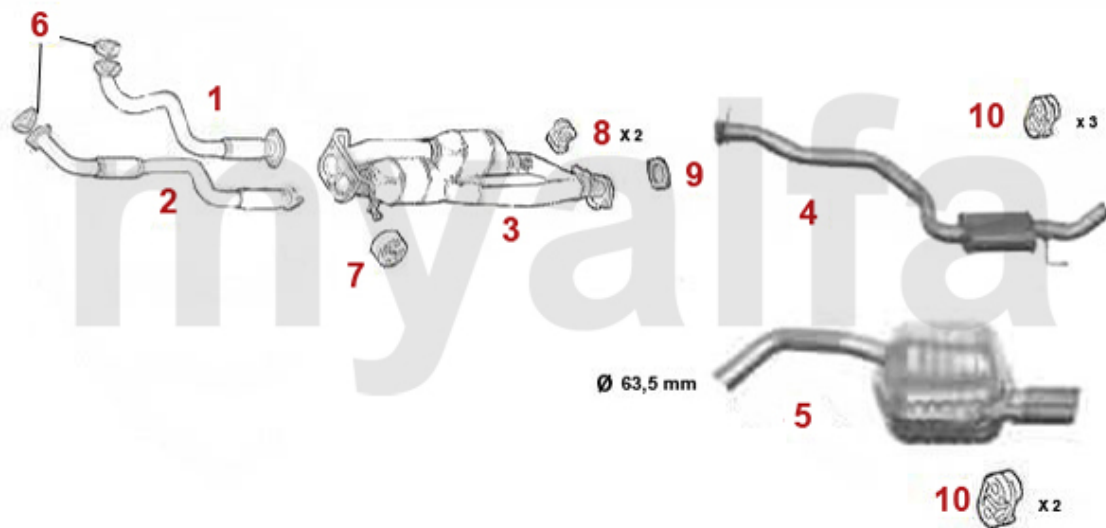

Abgasanlage/Exhaust System 147 GTA

147 3.2 GTA, 3179 ccm, 184 KW

2003>

1	33169658	OE. 60669658 EXHAUST PIPE FR 147 GTA	On request
2	33169659	OE. 60669659 EXHAUST PIPE FL 147 GTA	SEK7,089.02
3	32178321	OE. 60678321 SILENCER	On request
4	3413539	OE. 73503539 MIDDLE SILENCER	SEK6,471.02
5	3513540	OE. 73503540 REAR SILENCER	SEK5,818.20
6	38069665	OE. 60669665 SEALING GASKET f. EXHAUST PIPE 147,156,166,	SEK220.34
7	38075717	OE. 60675717 RUBBER EXHAUST SYSTEM 147, 156,166 Nuovo GT	SEK149.30
8	38091143	OE. 60811640 / 60816516 EXHAUST RUBBER	SEK42.60
9	38094484	OE. 73503584 GASKET	SEK145.69
10	38091066	OE. 60655991 / 60814913 / 60695841 EXHAUST RUBBER	SEK45.51