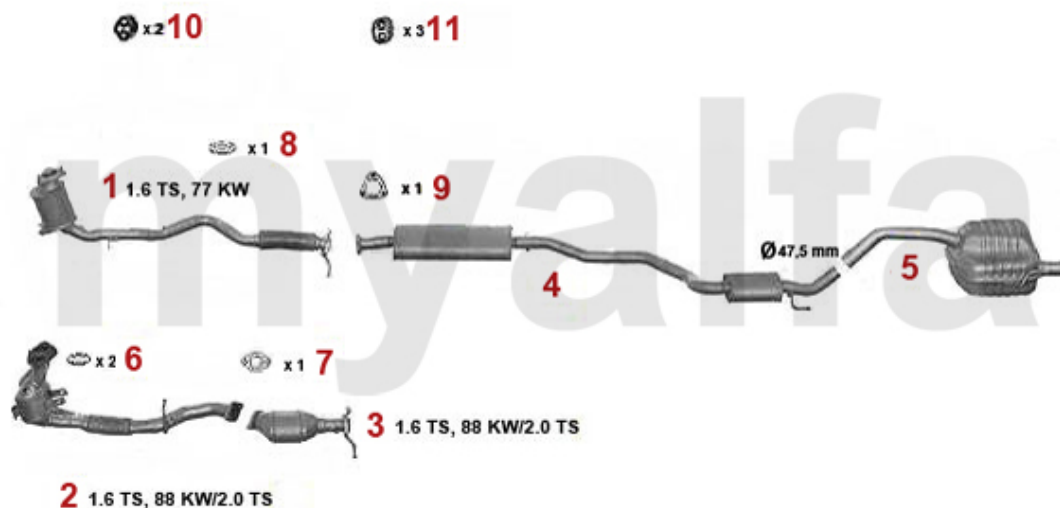

Abgasanlage/Exhaust System 147 TS

147 16V T.S. 1.6/2.0 (1598 cc. - 77 KW - Mot.AR37203/88 KW - Mot.AR32104)(1970 cc. - 118 KW - Mot.AR32310)

+20
SELESPEED 10/00-

1	32182699	CATALYST 147 1.6 TS (76 KW)	SEK9,330.11
2	32139668	OE. 46739668 EXHAUST PIPE/1ST KAT 147 1.6(88KW)/2.0 TS 16V	SEK11,602.55
3	32139666	OE. 46739666 SILENCER CATALIZED/2nd KAT 147	On request
4	34115009	MIDDLE SILENCER 147 1.6-2.0 16V TS FROM 10.2000 ON	SEK1,667.36
5	35115007	REAR EXHAUST SECTION 147 1.6-2.0 16V TS FROM 10.2000>	SEK1,982.18
6	38094038	OE. 46803532 GASKET f. KAT 147,156,916	SEK145.69
7	38074963	OE. 46774963 GASKET	SEK170.25
8	38094002	OE. 60511451 EXHAUST GASKET	SEK103.79
9	3809213	Dichtung Kat/MSD 147 1.6 TS (76KW)	SEK107.25
10	38091066	OE. 60655991 / 60814913 / 60695841 EXHAUST RUBBER	SEK45.51
11	38042184	OE. 46742184 ELASTIC PAD	SEK92.13