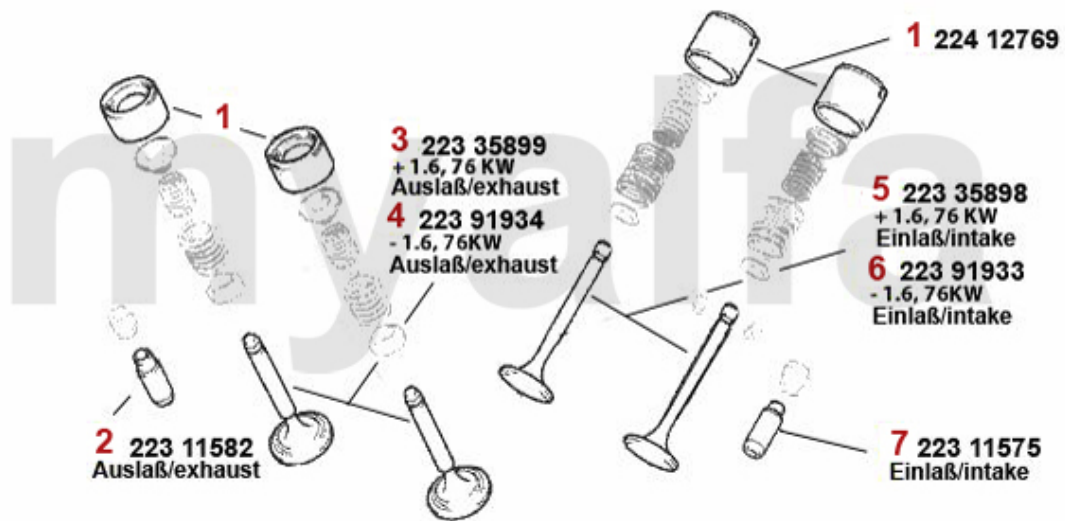

Ventiltrieb 147 TS

1	22412769	OE.46787055 HYDRAULIC VALVE LIFTER	SEK208.13
2	22311582	Ventilführung Auslass + 0.05 TS 16V	SEK246.00
3	22335899	OE. 7735899 INTAKE VALVE TS 16V	SEK282.22
4	22391934	OE. 60674496 EXHAUST VALVE	On request
5	22335898	OE. 7735898 EXHAUST VALVE TS 16V	SEK285.69
6	22391933	OE. 7766564 INTAKE VALVE	SEK185.37
7	22311575	Ventilführung Einlass +0.05 TS16V	SEK246.00