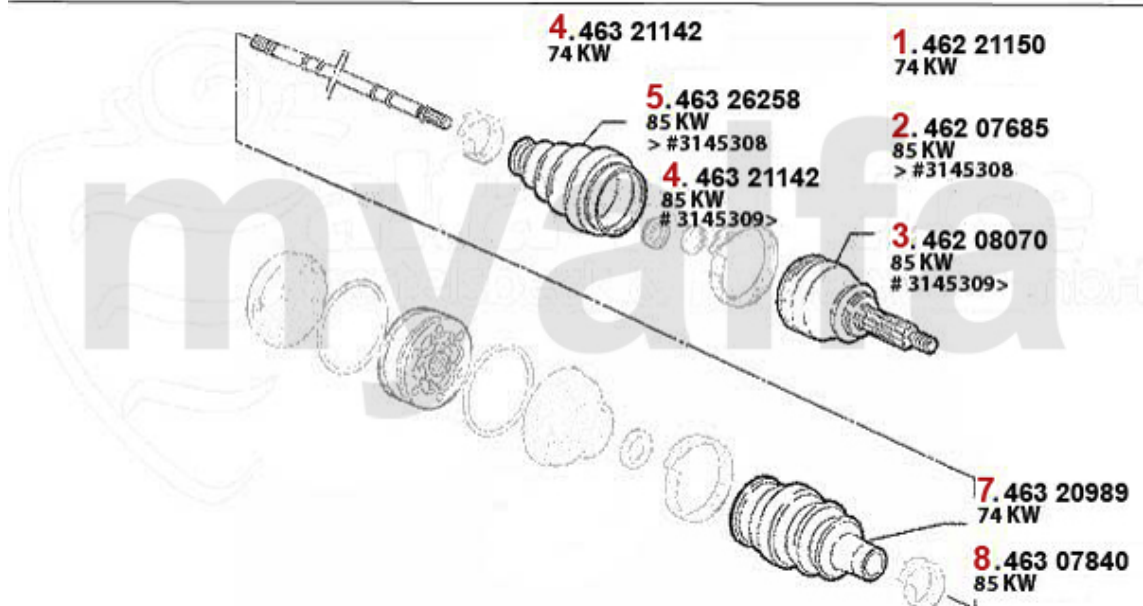

Antriebswelle/Driveshaft 147 1.9 JTD 8V

1	46221150	OE. 60815370 OUTER JOINT SET	SEK1,737.29
2	4627685	OE. 46307685 CONST.VELLOCITY JOI 147 1.9 JTD 8V (85KW)/16V (103KW) > #3145308	SEK2,273.70
3	4628070	OE. 46308070 CONST.VELLOCITY JOI 147 1.9 JTD 8V (85KW)/16V (103KW) # 31405308>	SEK1,859.67
4	46321142	OE. 46307733 BOOT SET 147,156,gtv/spider (916),Nuovo GT 3.2 V6 24V/GTA	SEK383.64
5	46326258	OE. 7548098 BOOT SET	SEK360.33
7	46320989	OE. 46429633 DRIVE SHAFT BOOT SET	SEK243.65
8	46307840	OE. 46307840 BOOT SET 147 1.9 JTD # 3145308>	SEK298.45