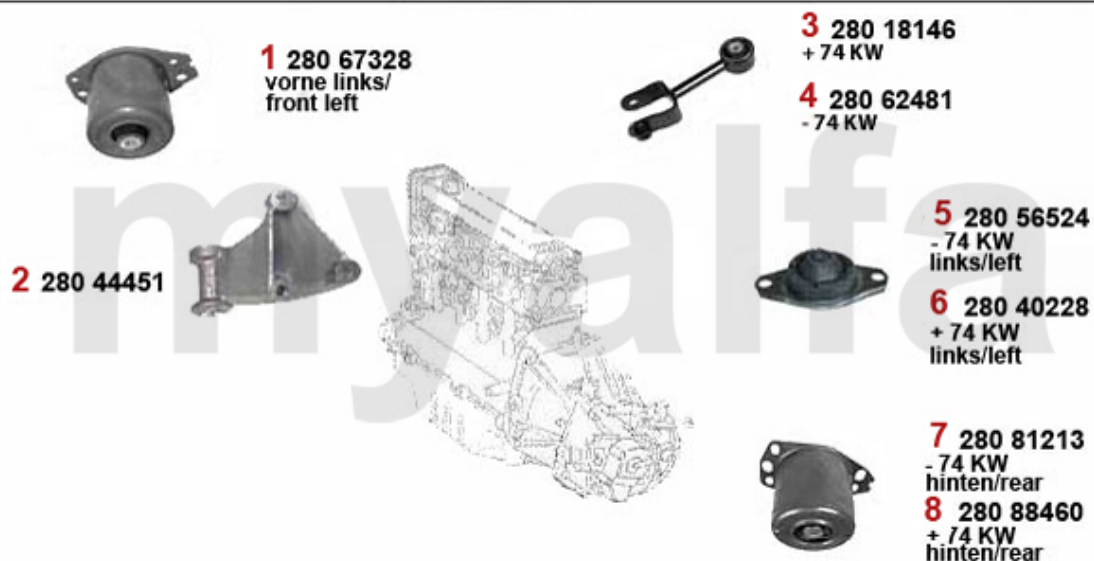

Motorlager/Engine Mount 147 JTD

1	28067328	OE. 46467328 ENGINE MOUNT FL 145/6,147, 156,Nuovo GT JTD	SEK1,304.67
2	28044451	OE. 46744451 ENGINE MOUNT 147,156,Nuovo GT 1.9 JTD 8/16V	SEK1,270.95
3	28018146	OE. 51718146 ENGINE MOUNT 147 1.9 JTD 74 KW	SEK516.57
4	28062481	OE. 60662481 ENGINE MOUNT 145/6,147,156, Nuovo GT 1.9	SEK2,273.70
5	28056524	OE. 60656524 ENGINEMOUNT 145/6 1999>, 147,156,Nuovo GT	SEK658.79
6	28040228	OE. 46740228/9 ENGINEMOUNT 147 LEFT 1.9 JTD 8V 74KW	SEK1,504.05
7	28081213	OE. 46781213 ENGINE MOUNT RL 145/6,147, 156,Nuovo GT JTD	SEK777.69
8	28088460	OE. 7782435 ENGINEMOUNT	SEK2,320.32