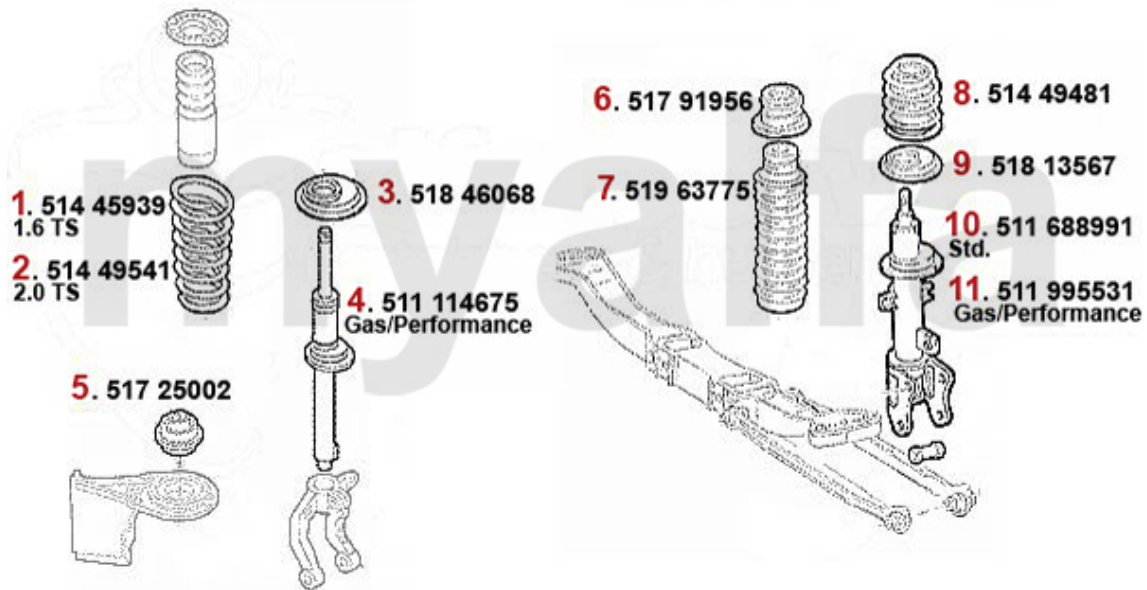

Federbeine/Struts 147 TS 16V

1	51449539	OE. 46804012 SPRING	SEK909.51
2	51449541	FRONT SUSPENSION SPRING 147 2.0 16V TS NUOVO GT 1.9 JTD	SEK804.47
3	51846068	OE.46746068 RING f. STRUT 147 FA (RUBBER)	On request
4	51214675	FRONT SHOCK ABSORBER 147/156 GAS PERFORMANCE	SEK1,399.16
5	51725002	OE. 60625002 UPPER STRUT BEARING	SEK274.03
6	51791956	OE. 46791956 ELASTIC PAD f. STRUT 147 RA	On request
7	51963775	OE. 60663775 SET SHIELD f. STRUTS RA 147	SEK285.69
8	51449481	REAR SPRING 147, 156, NUOVO GT	SEK804.47
9	51813567	OE. 60613567 RING f. STRUT 147 RA	On request
10	51188991	Federbein hinten 147	SEK1,305.92
11	51295531	OE. 46763386/46841067/50509464 REAR STRUT 147 GAS PERFORMANCE	SEK1,970.53