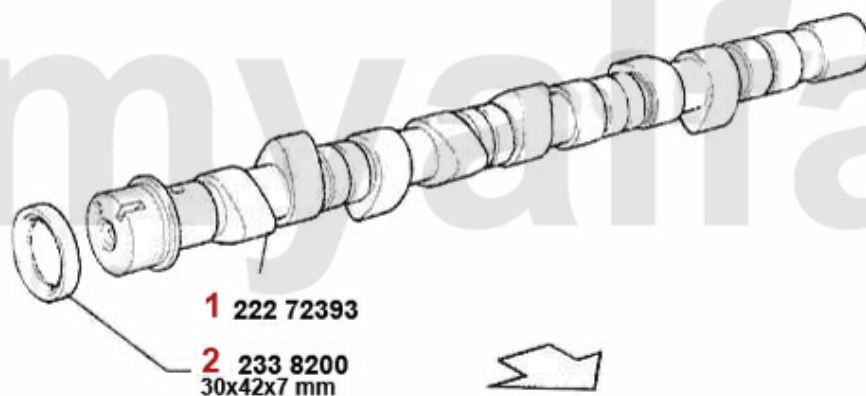

Nockenwelle/Camshaft 147 1.9 JTD 8V

1 22272393 OE. 46772393 Camshaft 1.9 JTD 8V

SEK2,740.04

2 2338200 OE. 71753052 SEALING GASKET

SEK204.10