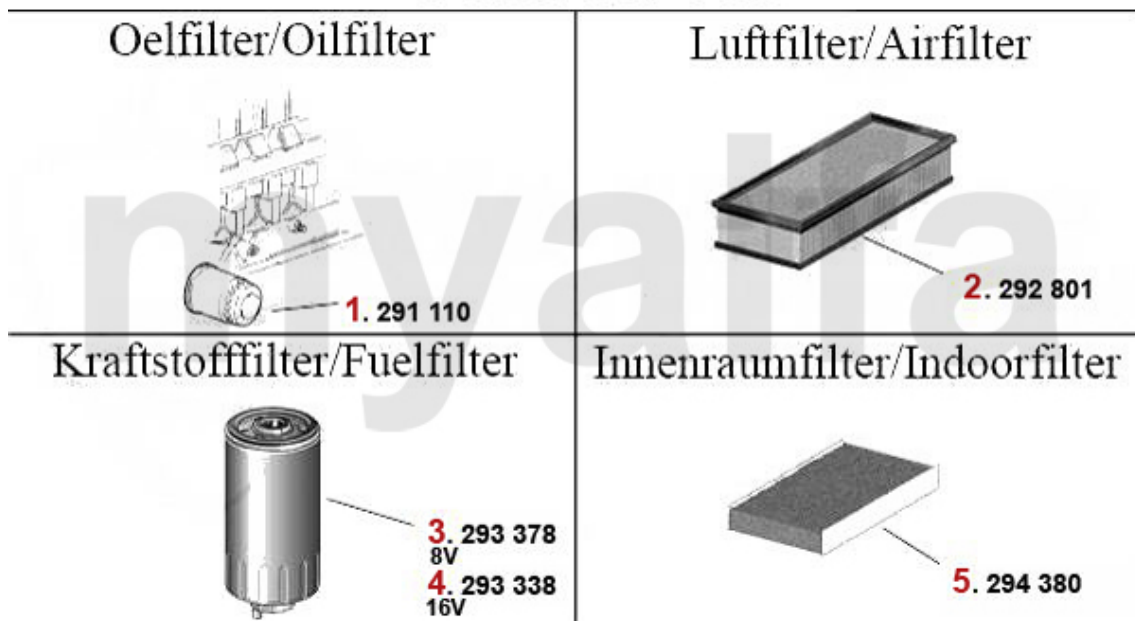

Filter 147 JTD

1	291110	Ölfilter 147,156,Nuovo GT 1.9 JTD, 166 2.4 JTD Anschraubpatrone	SEK121.27
2	292801	Luftfilter 147,156,Nuovo GT 1.9 JTD (CF3) eckig	SEK173.72
3	293378	OE.60816460 FUEL FILTER 147,156,166 1.9 JTD 8V (CF3)/ 2.4 JTD 110kw	SEK384.75
4	293338	Kraftstofffilter 147,156,166 Nuovo G T JTD (CF3),Bj 01>	SEK334.67
5	294380	OE. 71772198 INDOOR FILTER	SEK215.76