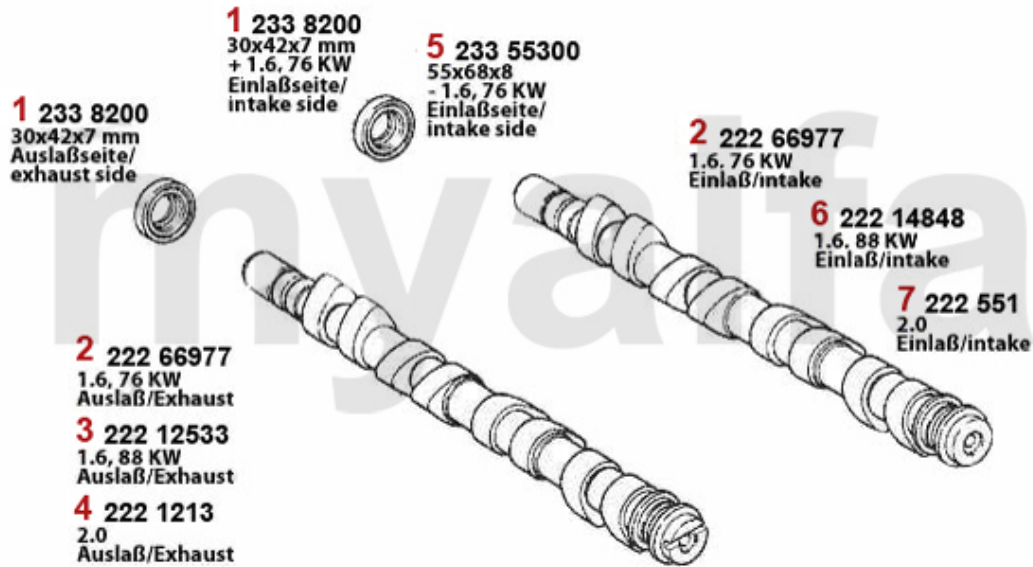

Nockenwelle/Camshaft 147 TS

1	2338200	OE. 71753052 SEALING GASKET	SEK204.10
2	22266977	Nockenwelle (Einlass/Auslass) 147 1.6 TS 76 KW	On request
3	22212533	OE. 60613942 CAMSHAFT	On request
4	2221213	OE. 60601213 CAMSHAFT	SEK5,001.94
5	23355300	SHAFT SEAL CAMSHAFT 145/6,15 5,156 1.6,1.7,1.8,2.0 16V TS	SEK208.68
6	22214848	Nockenwelle 145/6 1.6 TS 16V # 1650 88>, 156 1.6 TS 16V #84340>	SEK3,369.68
7	222551	OE. 60600551 CAMSHAFT	SEK5,001.94