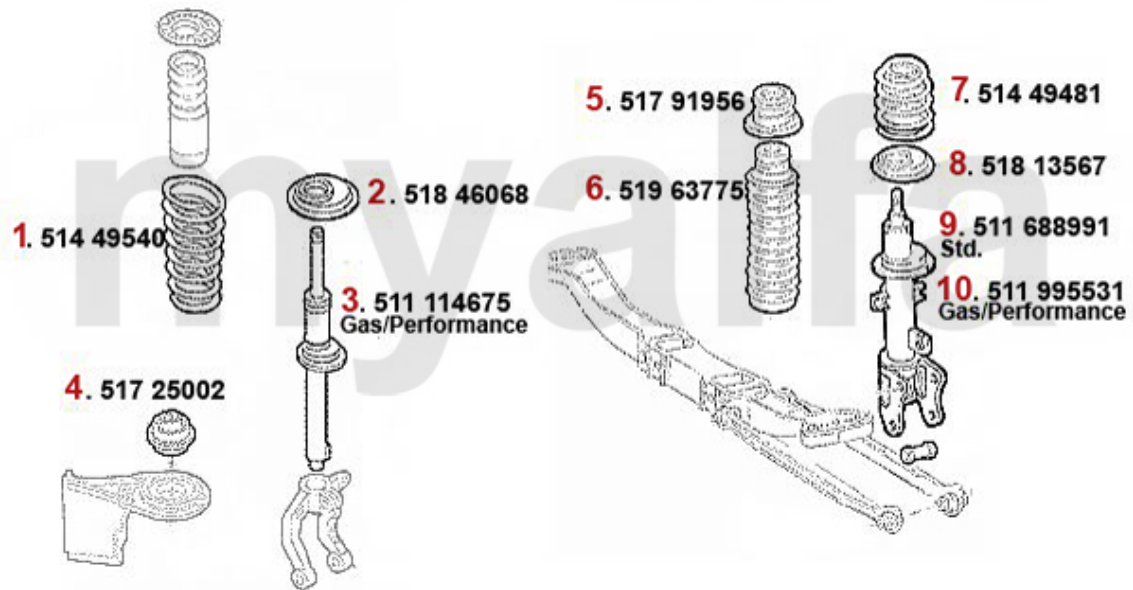

Federbeine/Struts 147 JTD

1	51449540	OE. 51772432 REAR SPRING	SEK873.29
2	51846068	OE.46746068 RING f. STRUT 147 FA (RUBBER)	On request
3	51214675	FRONT SHOCK ABSORBER 147/156 GAS PERFORMANCE	SEK1,399.16
4	51725002	OE. 60625002 UPPER STRUT BEARING	SEK274.03
5	51791956	OE. 46791956 ELASTIC PAD f. STRUT 147 RA	On request
6	51963775	OE. 60663775 SET SHIELD f. STRUTS RA 147	SEK285.69
7	51449481	REAR SPRING 147, 156, NUOVO GT	SEK804.47
8	51813567	OE. 60613567 RING f. STRUT 147 RA	On request
9	51188991	Federbein hinten 147	SEK1,305.92
10	51295531	OE. 46763386/46841067/50509464REAR STRUT 147 GAS PERFORMANCE	SEK1,970.53