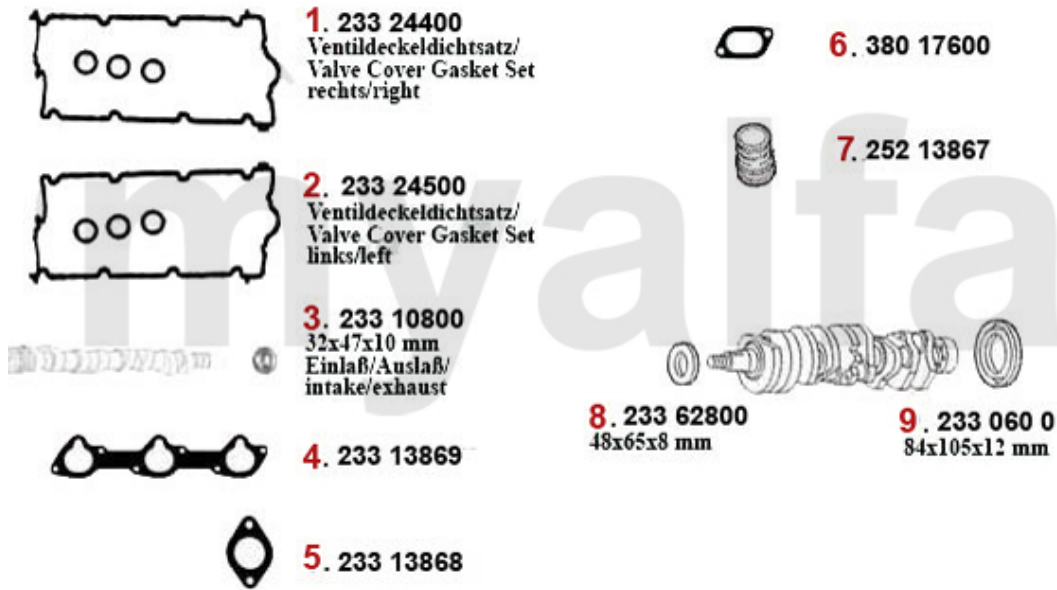

Dichtungen Motor/Gaskets Engine 147 GTA

1	23324400	O.E. 60609978 VALVE COVER GASKET SET	SEK531.69
2	23324500	O.E. 60609979 VALVE COVER GASKET SET	SEK531.69
3	23310800	Seal for Camshaft #606 10 985/561 03 085	SEK145.69
4	23313869	INTAKE MANIFOLD GASKET 147, 156,164/SUPER,166,GTV/SPIDER (916),NUOVO GT V6 24V	SEK83.39
5	23313868	OE. 60513868 Sealing Gasket	SEK68.82
6	38017600	OE. 60573536 / 60810625 EXHAUST MANIFOLD GASKET	SEK115.44
7	25213867	INTAKE RUBBER 147,156, 164/SUPER, 166, GTV/SPIDER (916), NUOVO GT V6 24V	On request
8	23362800	OE. 60601977 CRANKSHAFT SEALS	SEK192.45
9	2330600	OIL SEAL CRANK SHAFT REAR 84/105/12 SPIDER IE 1990-93 ORIGINAL QUALITY	SEK406.95