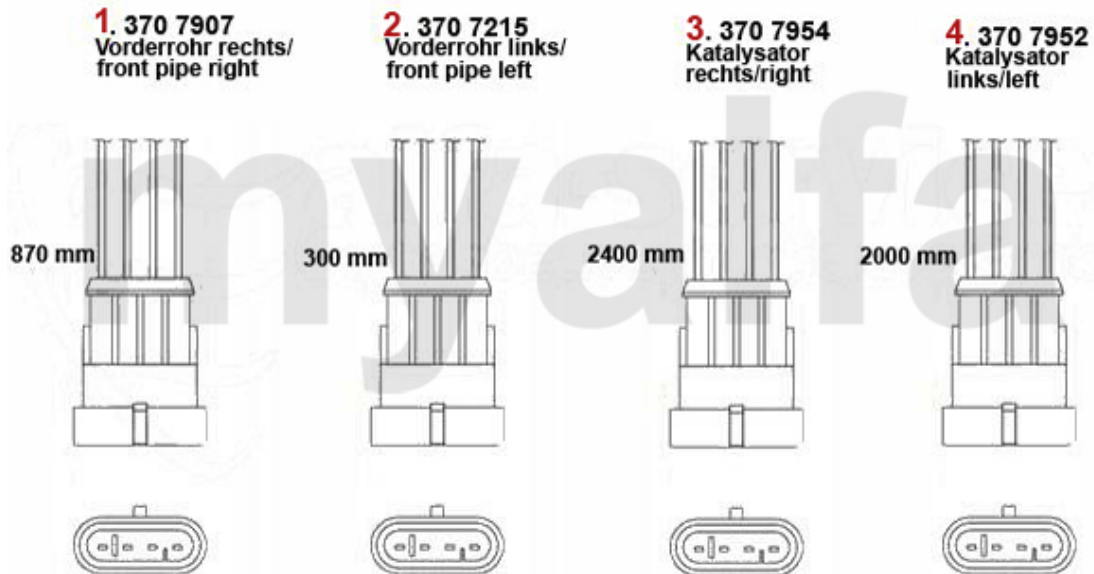

Lambda-Sonde/Lambda Probe 147 GTA

1	3707907	OE. 46764207 LAMBDA PROBE	SEK1,620.74
2	3707215	Lambda-Sonde 147 1.6 16V TS ECO, 3.2 V6 24V GTA 166 2.5/3.0 V6 24 V, spider (916) 3.0 V6 b	SEK1,304.67
3	3707954	OE. 46805750 LAMBDA PROBE	On request
4	3707952	OE: 46805749 LAMDA PROBE	On request