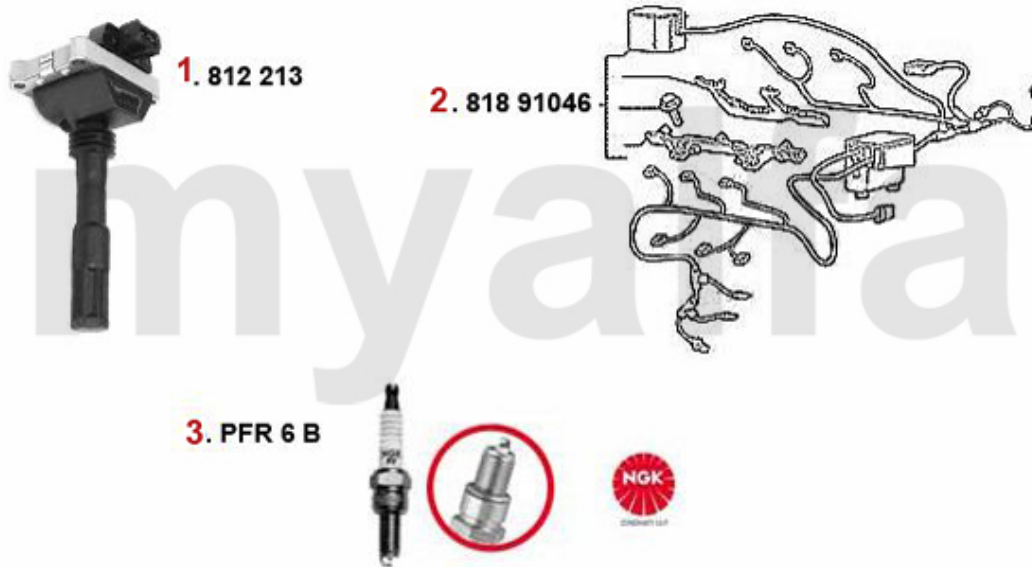

Zündanlage/Ignitionsystem 147 GTA

1	812213	OE. 60562701 Coil	SEK1,223.08
2	81891046	IGNITION CABLE SET V6 24V CF3	On request
3	PFR6B	OE. 60579903 SPARK PLUG NGK	SEK215.76