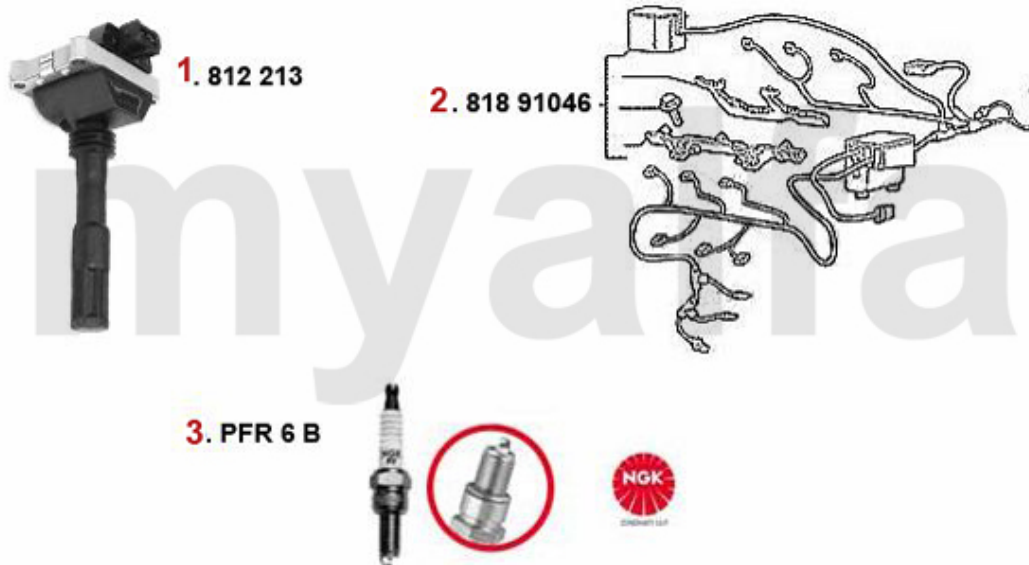

Zündanlage/Ignitionsystem 147 GTA

1	812213	OE. 60562701 Coil	SEK1,223.08
2	81891046	IGNITION CABLE SET V6 24V CF3	On request
3	PFR6B	OE. 60579903 SPARK PLUG NGK	SEK215.76