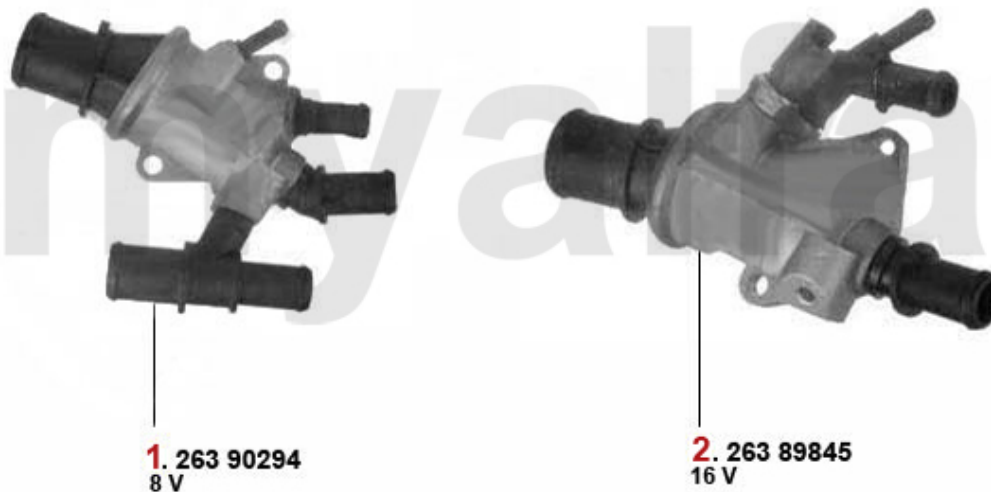

Termostat 147 1.9 JTD 8/16V

---

1 26390294 OE. 46790294 THERMOSTAT 147 1.9 JTD

SEK1,270.95

2 26389845 OE. 55189845 THERMOSTAT 147, Nuovo GT 1.9 JTD 16V

On request