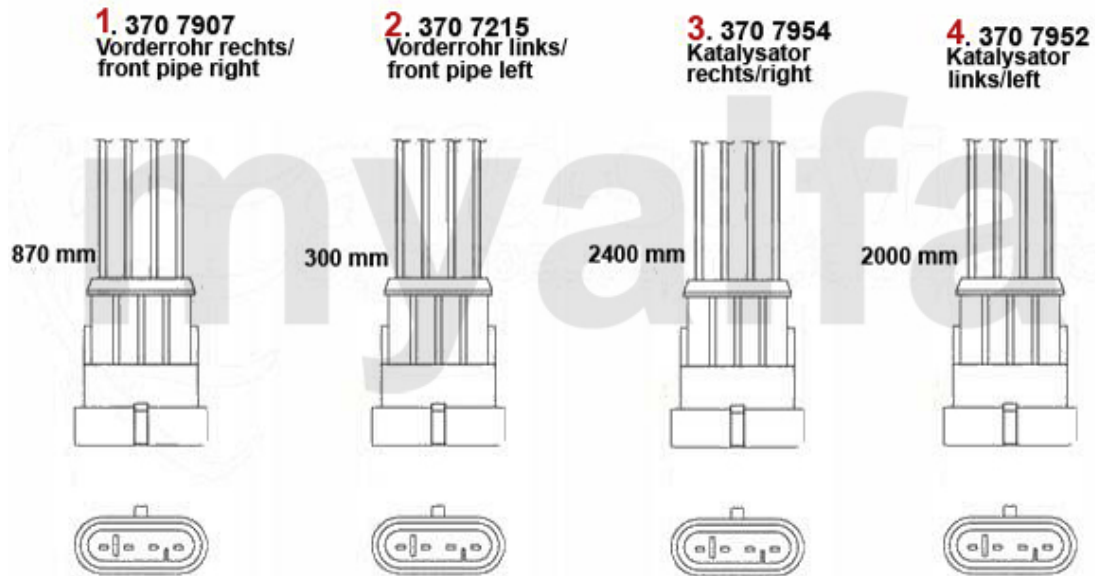

Lambda-Sonde/Lambda Probe 147 GTA

1	3707907	OE. 46764207 LAMBDA PROBE	SEK1,620.74
2	3707215	Lambda-Sonde 147 1.6 16V TS ECO, 3.2 V6 24V GTA 166 2.5/3.0 V6 24 V, spider (916) 3.0 V6 b	SEK1,304.67
3	3707954	OE. 46805750 LAMBDA PROBE	On request
4	3707952	OE: 46805749 LAMDA PROBE	On request