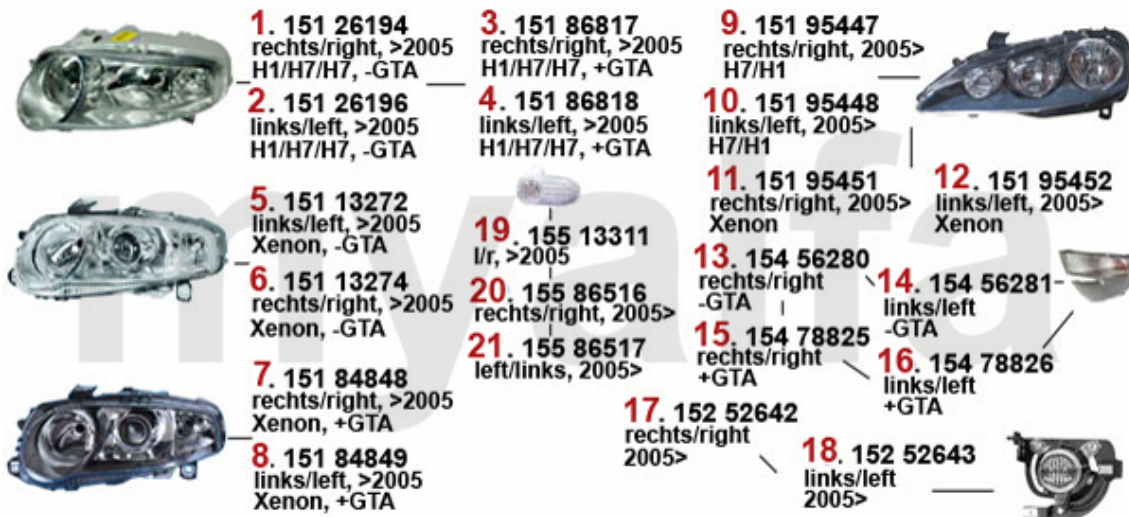

Beleuchtung/Lighting 147 vorne/front

1	15126194	OE. 46826194 HEADLIGHT RIGHT 147	SEK1,795.56
2	15126196	OE. 46426196 HEADLIGHT LEFT 147	SEK1,795.56
3	15186817	Hauptscheinwerfer rechts 147 GTA H7 /H1 /H1, Bj.>07.2005	SEK2,786.66
4	15186818	Hauptscheinwerfer links 147 GTA H7/ H1/ H1	SEK2,786.66
8	15184849	OE. 60684849 XENON HEADLAMP 147 GTA LEFT	On request
9	15195447	OE. 60695447 RIGHT HEAD LIGHT 147 FROM 2005 TO (FACELIFT)	SEK3,019.89
10	15195448	OE. 60695448 LEFT HEAD LIGHT 147 FROM 2005> TO (FACELIFT)	SEK3,019.89
11	15195451	HEADLAMP XENON OE: 60695451	SEK8,361.21
12	15195452	Xenon Hauptscheinwerfer 147 links B j. 05> (Facelift)	SEK8,361.21
13	15456280	Blinkeuchte rechts 147	SEK378.93
14	15456281	Blinkeuchte links 147	SEK378.93
15	15478825	Blinkeuchte 147 GTA VR	On request
16	15478826	Blinkeuchte 147 GTA VL	On request
17	15252642	OE. 156052642 FOG LAMP	SEK1,037.71
18	15252643	OE. 156052643 FOG LAMP	On request
19	15513311	Zusatzblinkeuchte 147	On request
20	15586516	Zusatzblinkeuchte 147/156 rechts 2004> (Facelift)	On request
21	15586517	Zusatzblinkeuchte 147/156 links 2004>, (Facelift)	On request