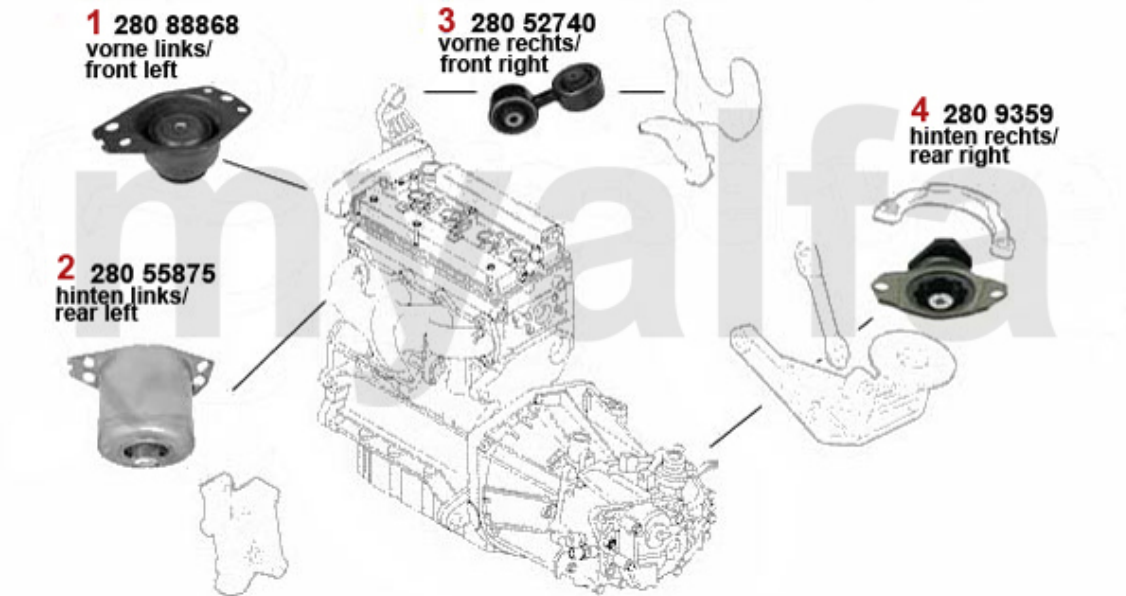

Motorlager/Engine Mount 147 GTA

1	28088868	OE. 60655868 ENGINE MOUNT 147,156,Nuovo GT V6 24V/GTA	On request
2	28055875	OE. 60655875 ENGINEMOUNT REAR 147,156, Nuovo GT 3.2 V6	On request
3	28052740	OE. 60652740 ENGINE MOUNT 147,156,Nuovo GT V6 24V/GTA	SEK559.72
4	2809359	OE. 7644686 REAR ENGINE MOUNT	SEK571.37