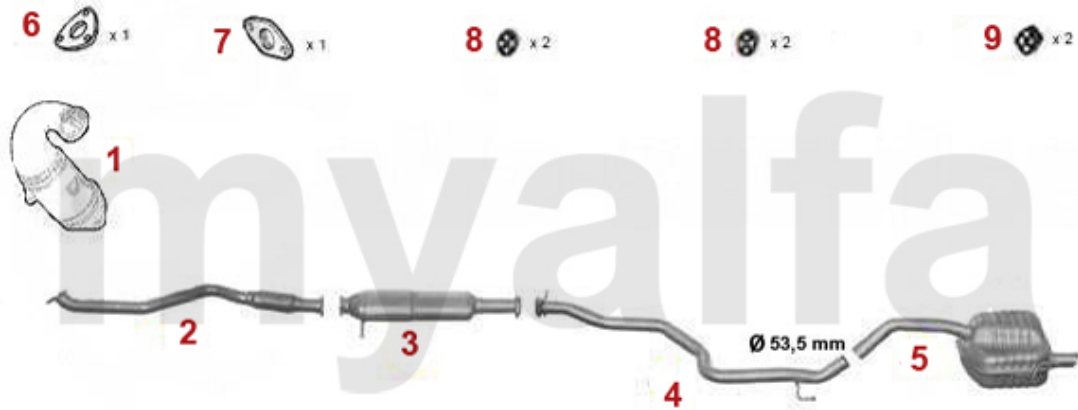

Abgasanlage/Exhaust System 147 1.9 JTD

147 1.9 JTD TURBO DIESEL 8/16V (1910 cc - 85 kW - Mot 937A2000/103 kW)

10/00-

1	32185920	OE. 55185920 KATALYSATOR 1st 147 1.9 JTD 8/16V	SEK4,533.24
2	33216631	PRESILENCER 147 1.9 JTD FROM 10.2000 ON, 156 1.9 JTD FROM 1997 ON / FROM # 0434143	SEK1,772.25
3	32116633	Katalysator mitte 147 1.9 JTD 156 1.9 & 2.4 JTD bj. 97>	SEK8,080.11
4	34115404	MIDDLE PART 147 1.9 JTD FROM 10.2000 ON	SEK757.85
5	35115407	REAR SILENCER 147 1.9 JTD FROM 10.2000 ON	SEK2,226.94
6	38094560	Dichtung VSD 145/6,156,166 JTD	SEK69.93
7	38094484	OE. 73503584 GASKET	SEK145.69
8	38091143	OE. 60811640 / 60816516 EXHAUST RUBBER	SEK42.60
9	38091119	Gummi/Auspuffaufhängung 145/6 TD mit Kat	SEK71.18