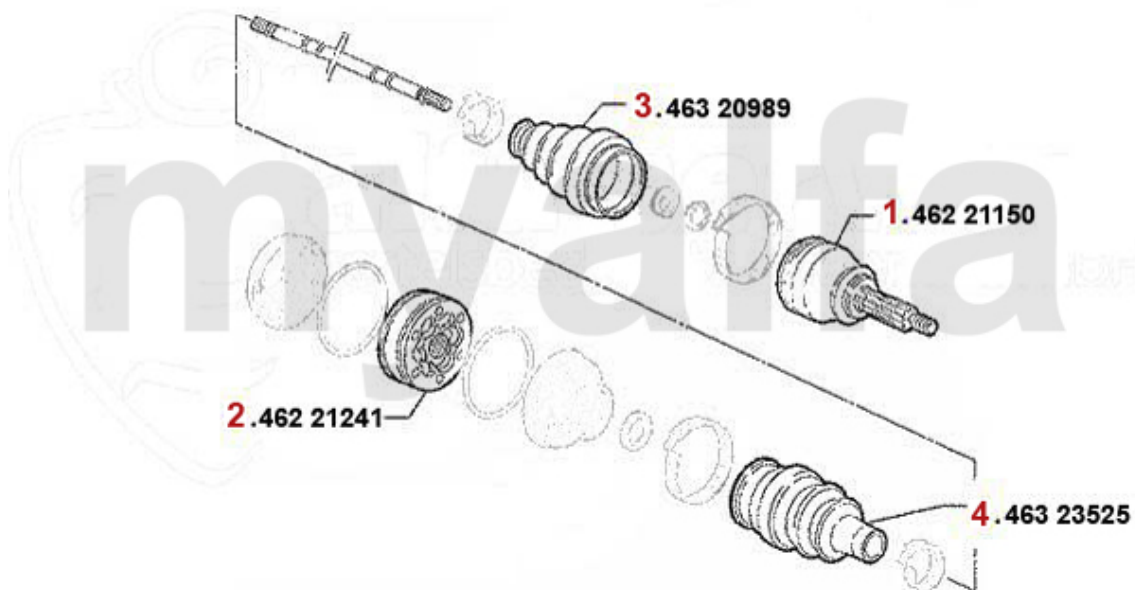

Antriebswelle/Driveshaft 147 1.6/2.0 TS

1	46221150	OE. 60815370 OUTER JOINT SET	SEK1,737.29
2	46221241	INNER JOINT SET GTV/SPIDER (916), 155, 145/6 TS 16V, 156 TS 16V, 166 2.0 TS, 147 1.6/2.0 TS	SEK1,340.88
3	46320989	OE. 46429633 DRIVE SHAFT BOOT SET	SEK243.65
4	46323525	OE. 9945301 BOOT	SEK320.65