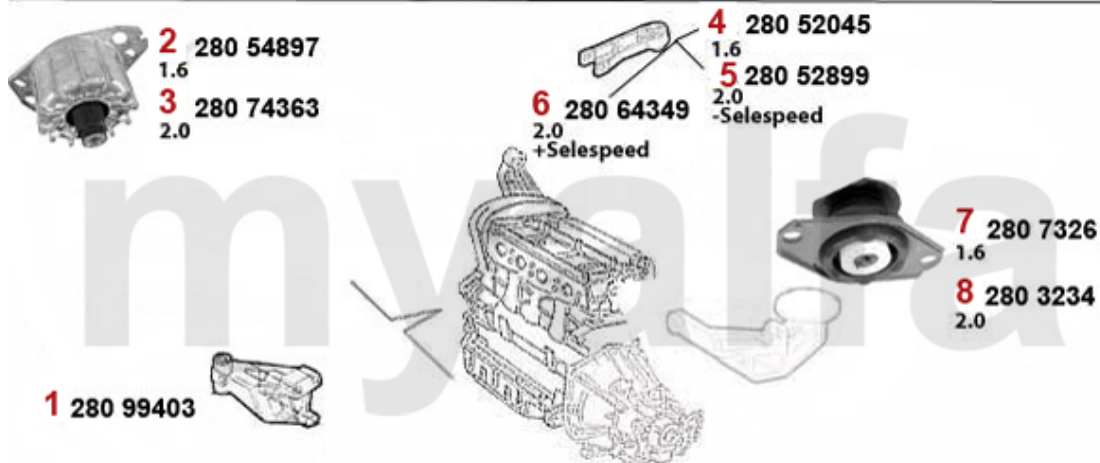

Motorlager/Engine Mount 147 TS

1	28099403	OE. 60672234/60599403 ENGINE MOUNT	SEK2,203.63
2	28054897	OE. 46554897 ENGINE MOUNT 147	SEK792.82
3	28074363	OE. 60674363 ENGINE MOUNT FL 147,156/SW, Nuovo GT 2.0	On request
4	28052045	OE. 46752045 ENIGINE MOUNT	On request
5	28052899	OE. 60652899 ENGINE MOUNT 145/6 2.0 TS, 147 all,156, gtv/spider (916) 1998>, Nuovo	SEK460.51
6	28064349	OE. 60664349 ENGINEROD 147, 156/SW,Nouvo GT 2.0 TS/JTS	On request
7	2807326	OE. 46407326 ENGINE MOUNT REAR RIGHT	SEK525.86
8	2803234	OE. 7652240/60808861 ENGINE MOUNT	SEK926.99