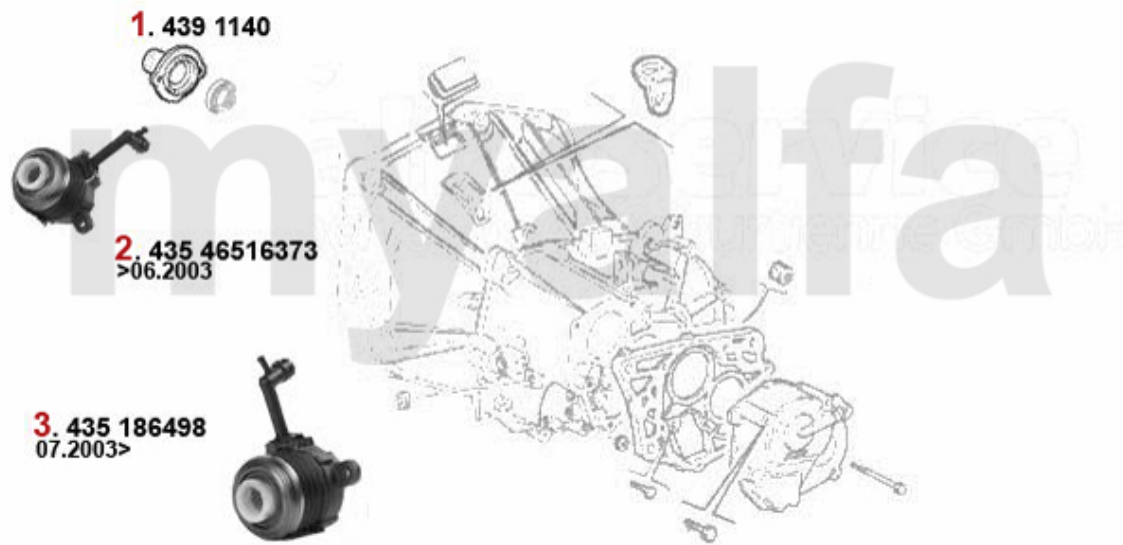

Ausrücker/Sleeve Bearing 147 1.6/2.0 TS

1	4391140	OE. 46411139 MOUNT	SEK571.37
2	43516373	OE. 55184041 SLEEVE BEARING	SEK1,504.05
3	43586498	OE. 55186498 SLEEVE T/OBEARING 147,Nuovo GT	SEK849.98