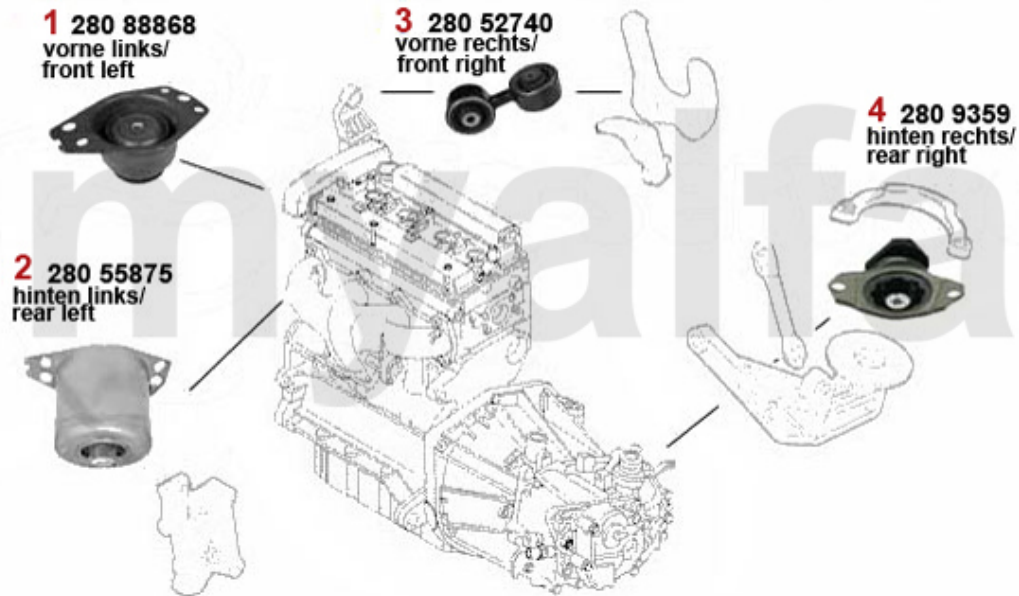

Motorlager/Engine Mount 147 GTA

1	28088868	OE. 60655868 ENGINE MOUNT 147,156,Nuovo GT V6 24V/GTA	On request
2	28055875	OE. 60655875 ENGINEMOUNT REAR 147,156, Nuovo GT 3.2 V6	On request
3	28052740	OE. 60652740 ENGINE MOUNT 147,156,Nuovo GT V6 24V/GTA	SEK559.72
4	2809359	OE. 7644686 REAR ENGINE MOUNT	SEK571.37