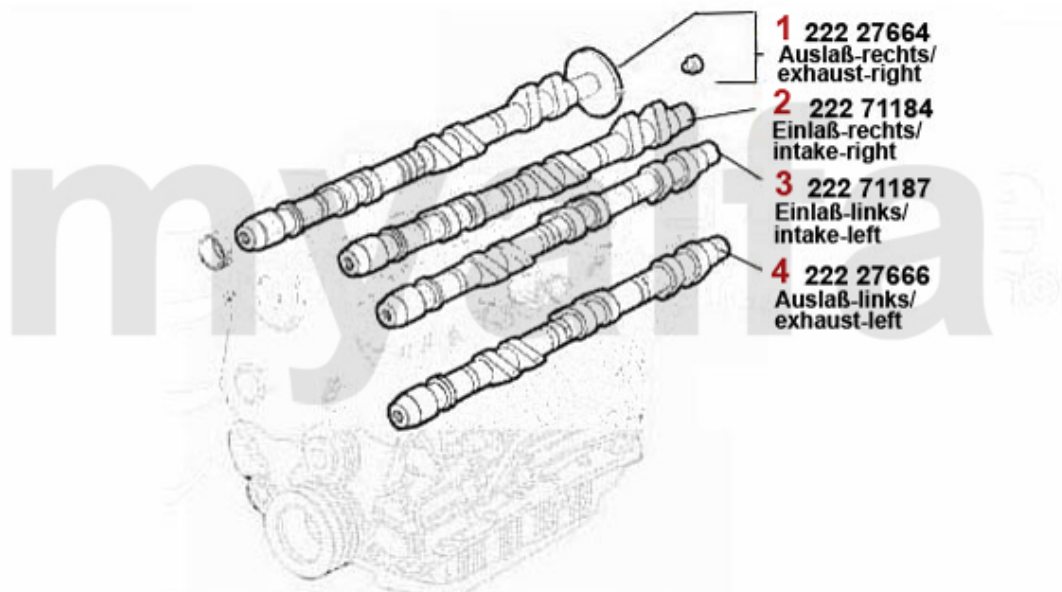

Nockenwelle/Camshaft 147 GTA

1	22227664	OE. 60627664 CANSHAFT	SEK7,170.74
2	22271184	OE. 60671184 Camshaft R Intake 3.2 V6 24V	On request
3	22271187	OE. 60671187 Camshaft R Intake 3.2 V6 24V	SEK10,831.80
4	22227666	OE. 60627666 CANSHAFT	On request