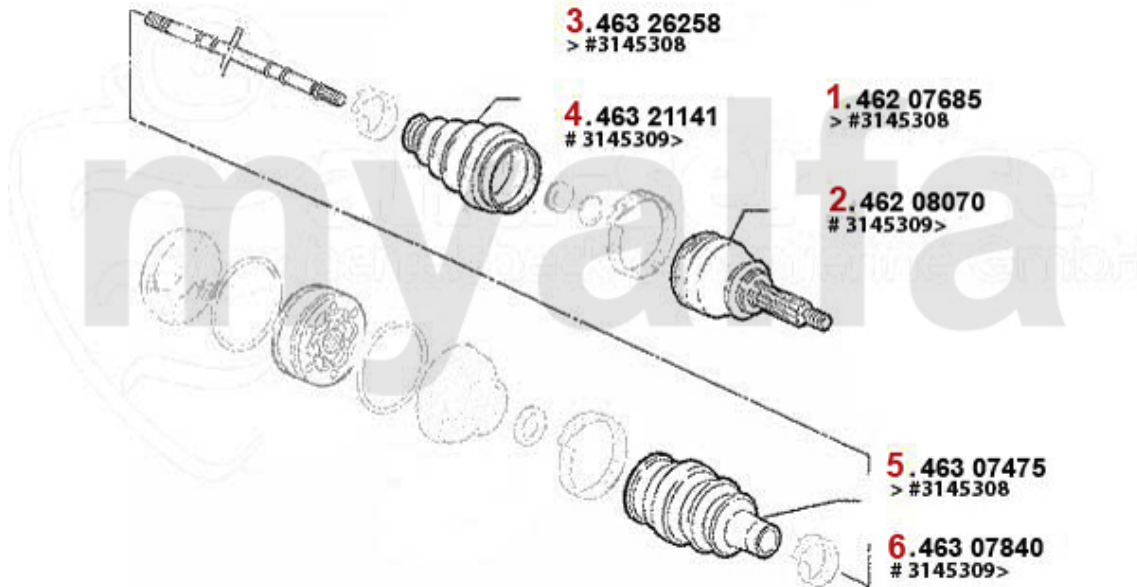

Antriebswelle/Driveshaft 147 1.9 JTD 16V

1	4627685	OE. 46307685 CONST.VELLOCITY JOI 147 1.9 JTD 8V (85KW)/16V (103KW) > #3145308	SEK2,273.70
2	4628070	OE. 46308070 CONST.VELLOCITY JOI 147 1.9 JTD 8V (85KW)/16V (103KW) # 31405308>	SEK1,859.67
3	46326258	OE. 7548098 BOOT SET	SEK360.33
4	46321141	OUTER CV BOOT 166 6 CYLINDER/JTD 10V O.E. 82476458	SEK343.96
5	46307475	OE. 46307374 BOOT 147 1.9 JTD 16V	SEK343.96
6	46307840	OE. 46307840 BOOT SET 147 1.9 JTD # 3145308>	SEK298.45