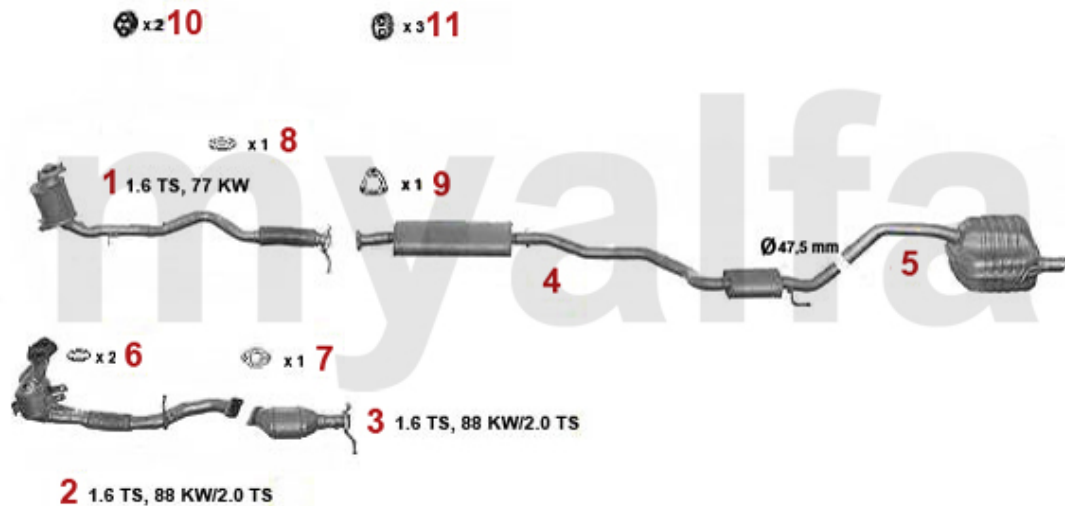

Abgasanlage/Exhaust System 147 TS

147 16V T.S. 1.6/2.0 (1598 cc. - 77 KW - Mot.AR37203/88 KW - Mot.AR32104)(1970 cc. - 118 KW - Mot.AR32310)

+20
SELESPEED 10/00-

1	32182699	CATALYST 147 1.6 TS (76 KW)	SEK9,330.11
2	32139668	OE. 46739668 EXHAUST PIPE/1ST KAT 147 1.6(88KW)/2.0 TS 16V	SEK11,602.55
3	32139666	OE. 46739666 SILENCER CATALIZED/2nd KAT 147	On request
4	34115009	MIDDLE SILENCER 147 1.6-2.0 16V TS FROM 10.2000 ON	SEK1,667.36
5	35115007	REAR EXHAUST SECTION 147 1.6-2.0 16V TS FROM 10.2000>	SEK1,982.18
6	38094038	OE. 46803532 GASKET f. KAT 147,156,916	SEK145.69
7	38074963	OE. 46774963 GASKET	SEK170.25
8	38094002	OE. 60511451 EXHAUST GASKET	SEK103.79
9	3809213	Dichtung Kat/MSD 147 1.6 TS (76KW)	SEK107.25
10	38091066	OE. 60655991 / 60814913 / 60695841 EXHAUST RUBBER	SEK45.51
11	38042184	OE. 46742184 ELASTIC PAD	SEK92.13