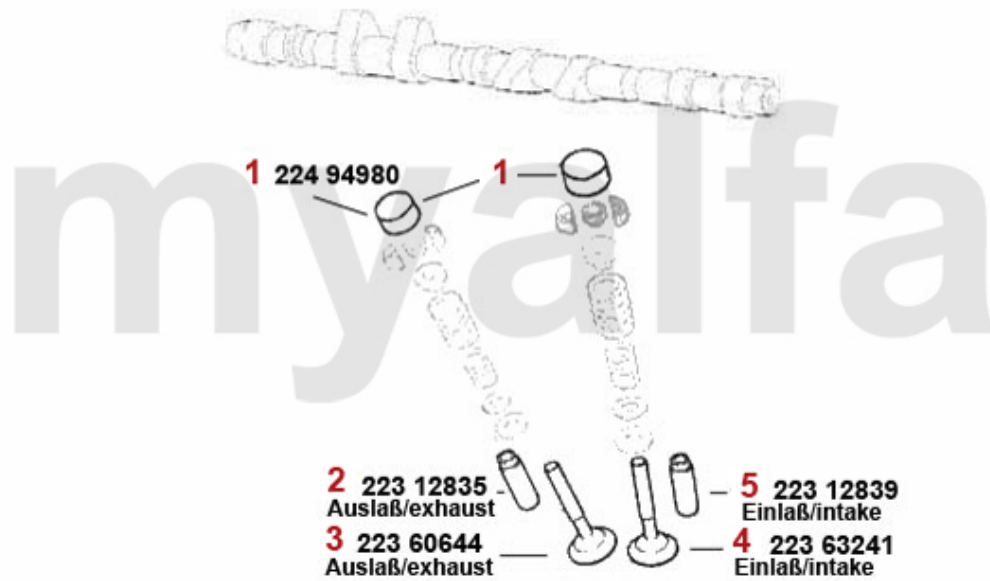

Ventiltrieb/Valvetrain 147 GTA

1	22464980	OE. 6066480 VALVE TAPPET	SEK437.20
2	22312835	OE. 60612835 VALVE GUIDE	SEK378.93
3	22360644	Exhaust Valve 3.0/3.2 24V	SEK348.68
4	22363241	OE.60560643 INTAKE VALVE 3.0 V6 24V/3.2 GTA,147,156,164, 166, SPIDER/GTV (916),NUOVO GT	SEK338.13
5	22312839	OE. 60605120 VALVE GUIDE	SEK378.93