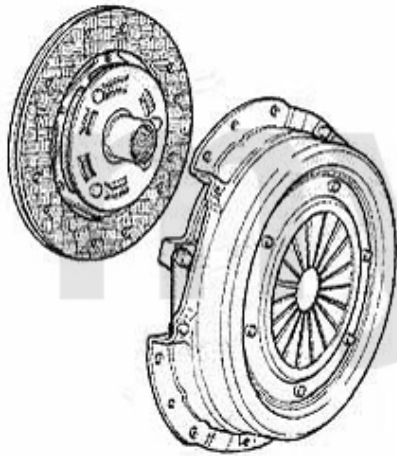

Kupplungs-Kit/Clutch Set 147 GTA

---

1. 431 739521
Ø 235 mm

1 43139521 OE. 71739521/71728897 CLUTCH KIT 147,156,916 GTA 147, 156,

SEK5,538.35