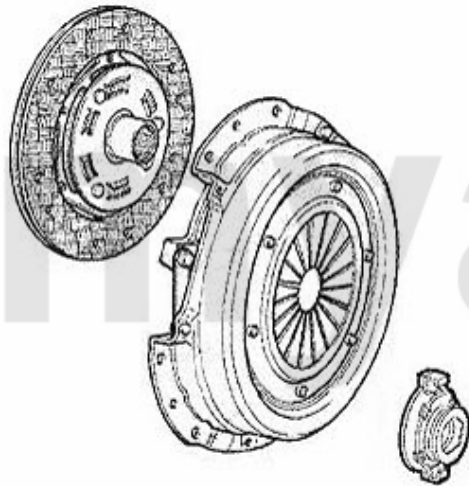

Kupplungs-Kit/Clutch Set 147 1.9 JTD 8V

1. 431 734802
Ø 230 mm
74 KW

2. 431 739539
Ø 235 mm
85 KW

1 43134802 OE. 71734802 KIT CLUTCH 147 1.9 JTD 8V 74 KW

SEK2,984.93

2 43139539 Kupplungs-Kit 156/SW,166 1.9/2.4 JTD 8/10V,147 1.9 JTD 8V 85KW

SEK3,684.51