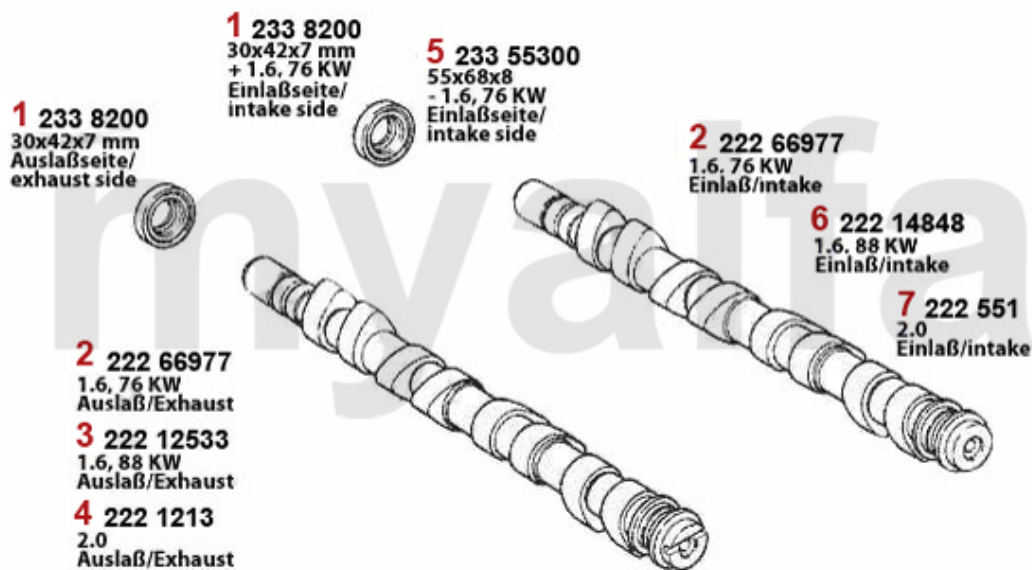

Nockenwelle/Camshaft 147 TS

1	2338200	OE. 71753052 SEALING GASKET	SEK204.10
2	22266977	Nockenwelle (Einlass/Auslass) 147 1.6 TS 76 KW	On request
3	22212533	OE. 60613942 CAMSHAFT	On request
4	2221213	OE. 60601213 CAMSHAFT	On request
5	23355300	SHAFT SEAL CAMSHAFT 145/6,15 5,156 1.6,1.7,1.8,2.0 16V TS	SEK208.68
6	22214848	Nockenwelle 145/6 1.6 TS 16V # 1650 88>, 156 1.6 TS 16V #84340>	SEK3,369.68
7	222551	OE. 60600551 CAMSHAFT	SEK5,001.94