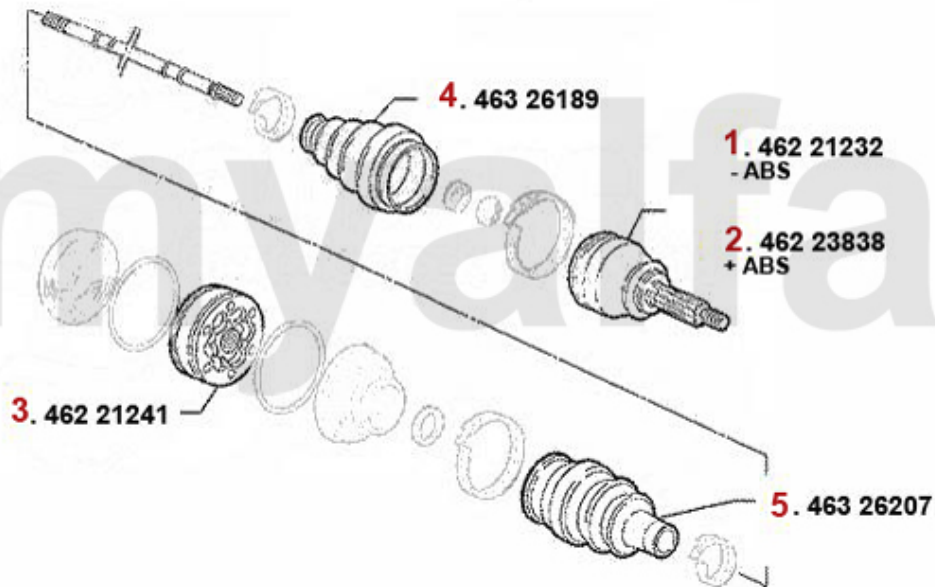

# Antriebswelle/Driveshaft 155 TS 8V >1996

<b>1</b>	<b>46221232</b>	<b>OUTER JOINT SET 145/6, 155 1.4/1.7/ie/16V/TS WITHOUT ABS OE. 60584659</b>	<b>SEK1,373.49</b>
<b>2</b>	<b>46223838</b>	<b>OUTER JOINT SET 145/6, 155, GTV/Spider (916) 2.0 16V TS WITH ABS OE. 60605055</b>	<b>SEK1,902.82</b>
<b>3</b>	<b>46221241</b>	<b>INNER JOINT SET GTV/SPIDER (916), 155, 145/6 TS 16V, 156 TS 16V, 166 2.0 TS, 147 1.6/2.0 TS</b>	<b>SEK1,340.88</b>
<b>4</b>	<b>46326189</b>	<b>OE. 60812755 BOOT</b>	<b>SEK332.31</b>
<b>5</b>	<b>46326207</b>	<b>INNER CV BOOT GTV/SPIDER (916), 2.0 TS 1995-98, 155, 145/6, 166 6 CYLINDER O.E. 608</b>	<b>SEK262.38</b>