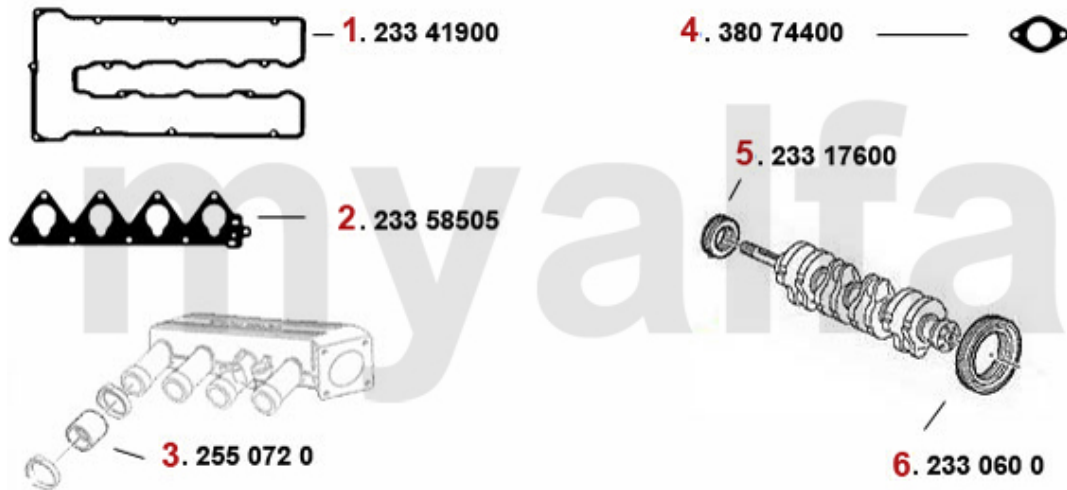

Dichtungen Motor/Engine Gaskets 155 TS 8V

1	23341900	OE. 60609159 VALVE COVER GASKET	SEK465.23
2	23358505	OE. 60558505 GASKET	SEK221.58
3	2550720	HOSE INTAKE MANIFPLD / AIR BOX SPIDER 2000 IE 1990-93	SEK127.65
4	38074400	OE. 60507576 GASKET	SEK72.29
5	23317600	FRONT SHAFT SEAL CRANKSHAFT 40/56/10 ARNA,SUD/SPRINT,33 (905/7), 145/6 BOXER,155 TS 8V	SEK231.99
6	2330600	OIL SEAL CRANK SHAFT REAR 84/105/12 SPIDER IE 1990-93 ORIGINAL QUALITY	SEK406.95