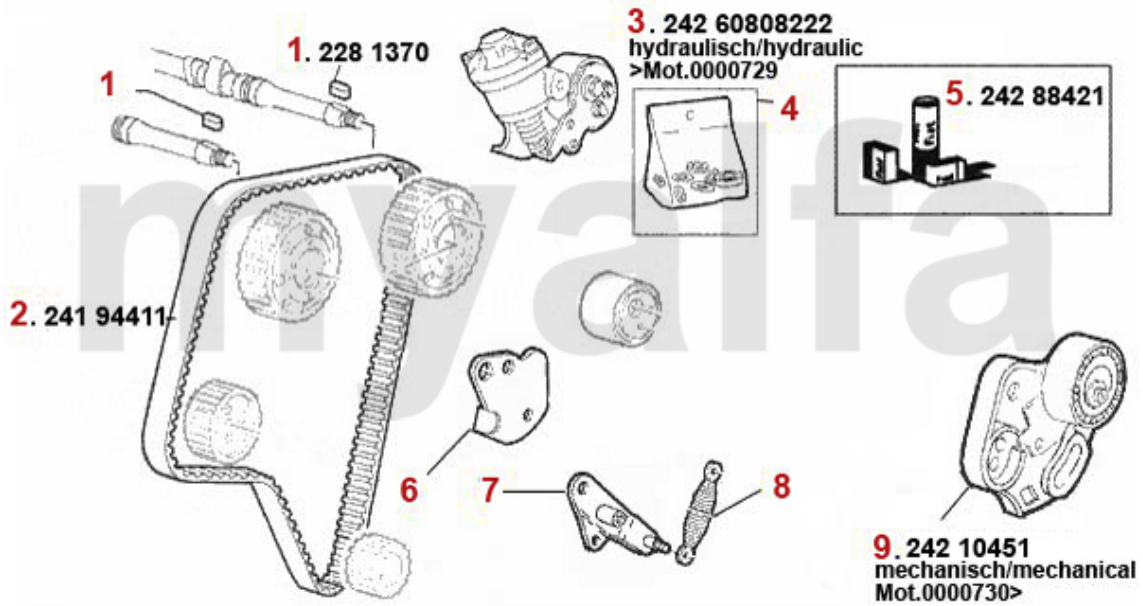

Zahnriemen 155 2.5 V6

1	2281370	WEDGE CAMSHAFT	SEK80.48
2	24194411	OE. 60500466 TIMINGBELT V6 12V 1992>	SEK378.93
3	24208222	Belttensioner hydraulic 75, 155, RZ, SZ, 164, GTV6	On request
4	27177065	OE. 60777065 GASKET SET FOR HYDRAULIC BELTSTRETCHER 6-CYL.	SEK454.68
5	24288421	ALTERING KIT TIMING BELT TENSIONER HYDRAULIC TO	SEK2,203.63
6	2717320	Halteplatte zu Riemenspanner # SR60808222	SEK54.81
7	24213023	OE. 60513023/60507460 BRACKET FOR CHAIN TENSIONER 75, 155, 164/Super, RZ/SZ, GTV6 6-CYL.	SEK389.47
8	2717469	OE.60507469 SPRING	On request
9	24210451	OE. 60588421 BELT TENSIONER MECHANIC.	SEK1,416.64