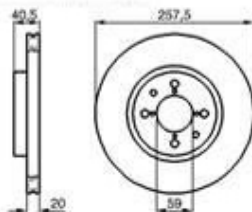

Bremsscheiben/Brakedisks 155

1. 610 516811

1.9 TD
vorne/front

2. 610 519251

1.6/1.7/1.8 TS 8/16V, 2.0 TS 8V
vorne/front
belüftet/ventil.

3. 610 541251

2.0 TS 16V
vorne/front
belüftet/ventil.

4. 610 541951

Q4/V6/2.5 TD
vorne/front
belüftet/ventil.

5. 610 516711

hinten/rear

1	61016811	Bremsscheibe VA 145/6 1.4/1.6 ie Bj. 94-12.96/1.9 TD Bj. 94-99 155 1.9 TD Bj. 93-97	On request
2	61019251	Bremsscheibe VA 145/6 1.4/1.6/1.7 ie 16V TS/1.9 TD/JTD bj. 94-01 155 1.6/1.7/1.8/2.0/16V/T	On request
3	61041251	Bremsscheibe VA 145/6 1.8/2.0 16V TS/QV bj. 96>	On request
4	61041951	Bremsscheibe VA 155 2.0 16V turbo/ 2.5/V6/TD	On request
5	61016711	Bremsscheibe HA 145/6 1.4/1.8 16V TS bj. 01.97>/2.0 16V TS/1.9 JTD alle, 155 alle	On request