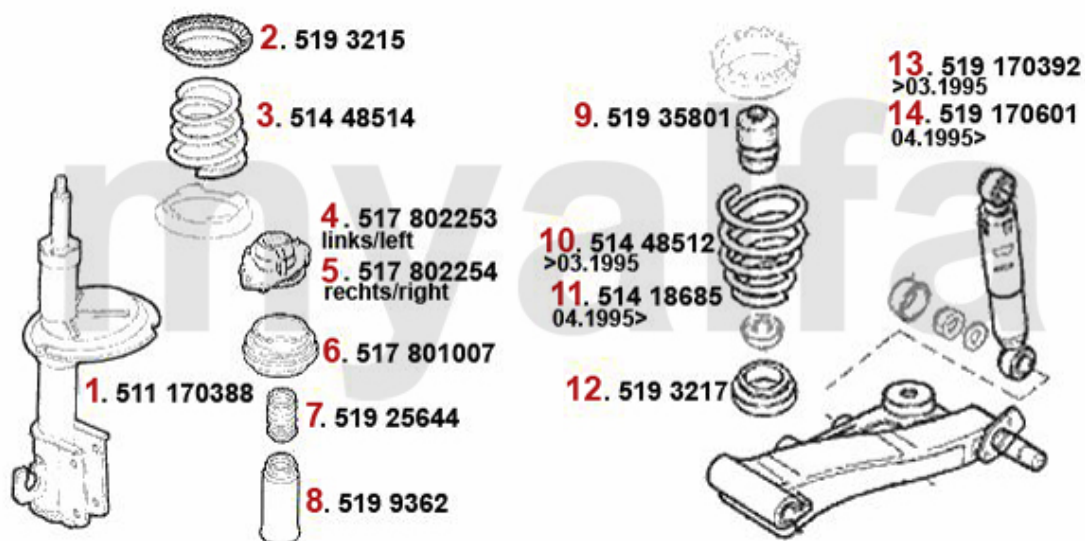

Federbeine/Struts 155 2.5 TD

1	51170388	FRONT STRUT 155 TD,TURBO 16V 2-TUBE GAS ABSORBER, 145 1.9 JTD	On request
2	5193215	Federgummi für vorderes Federbein 145/6,155	On request
3	51448514	Fahrwerksfeder vorne 155 6-zylinder	SEK706.52
4	51702253	OE. 60570731 STRUT BEARING	On request
5	51702254	Federbeinlager vorne rechts 145/6,1 55,kpl.-Satz	On request
6	51701007	Federbeinlager vorne 145/6 155	On request
7	51925644	OE. 60625644 RUBBER PAD f. STRUT FA 145/ 6	On request
8	5199362	Staubkappe vorderes Federbein 145/6,155	SEK64.10
9	51935801	OE. 7599485 RUBBER PAD	SEK127.10
10	51448512	Fahrwerksfeder hinten 145/6 155	SEK574.84
11	51418685	OE. 60618685 SPRING RA 155	On request
12	5193217	Federgummi HA 145/6,155	On request
13	51170392	Stossdämpfer hinten 155 Bj. >03.95 oben Auge/unten Auge,2-Rohr Gas	SEK754.38
14	51170601	OE: 60607640 SHOCK ABSORBER	SEK1,177.57