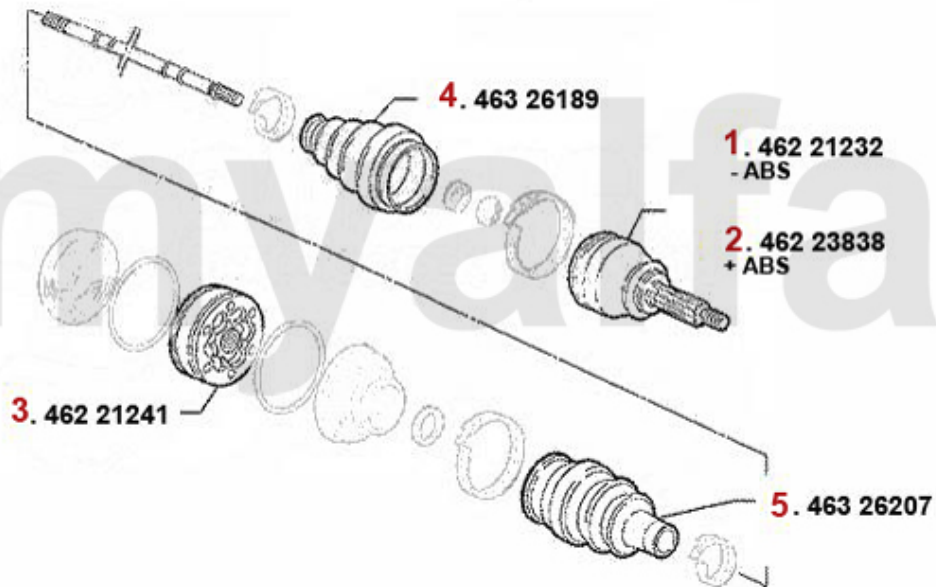

1 3707041 OE. 60578768 LAMBDA PROBE

SEK1,650.99

Lambda-Sonde/Lambda Probe 155 2.5 TD

1. 370 7025

1 3707025 Lambda-Sonde 155 2.0 Turbo/2.5 TD 3-adrig

SEK1,423.71

Antriebswelle/Driveshaft 155 TS 8V >1996

1	46221232	OUTER JOINT SET 145/6, 155 1.4/1.7/ie/16V/TS WITHOUT ABS OE. 60584659	SEK1,373.49
2	46223838	OUTER JOINT SET 145/6, 155, GTV/Spider (916) 2.0 16V TS WITH ABS OE. 60605055	SEK1,902.82
3	46221241	INNER JOINT SET GTV/SPIDER (916), 155, 145/6 TS 16V, 156 TS 16V, 166 2.0 TS, 147 1.6/2.0 TS	SEK1,340.88
4	46326189	OE. 60812755 BOOT	SEK332.31
5	46326207	INNER CV BOOT GTV/SPIDER (916), 2.0 TS 1995-98, 155, 145/6, 166 6 CYLINDER O.E. 608	SEK262.38