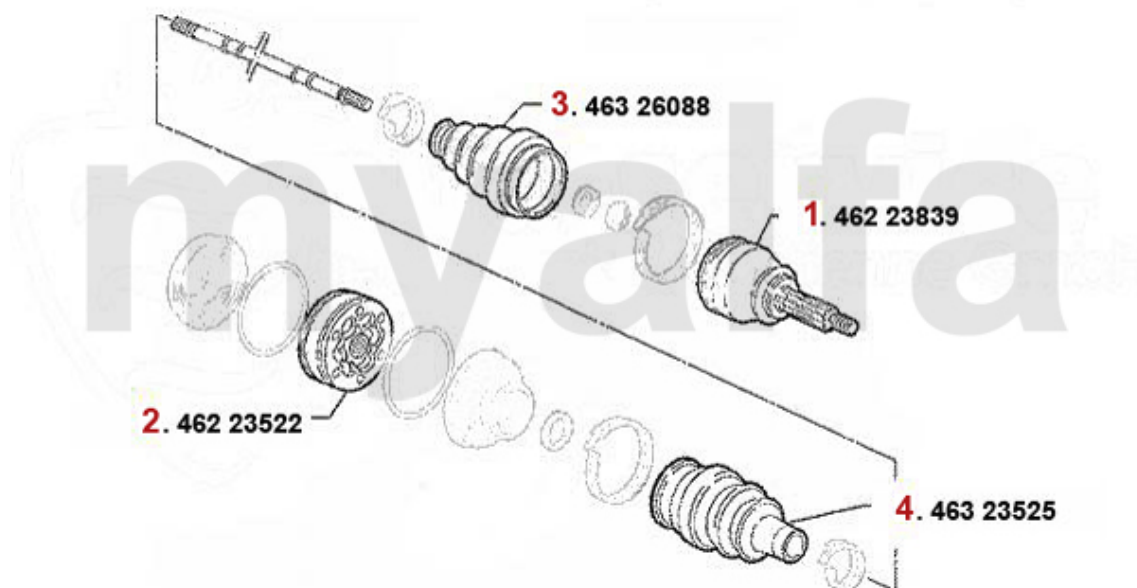

Antriebswelle/Driveshaft 155 2.5 V6

1	46223839	Gelenksatz außen 155,gtv/spider (916) diverse mit ABS	SEK1,974.00
2	46223522	Gelenksatz innen 155,164 diverse	SEK1,184.65
3	46326088	OE. 60556609 OUTER BOOT SET	SEK348.68
4	46323525	OE. 9945301 BOOT	SEK320.65