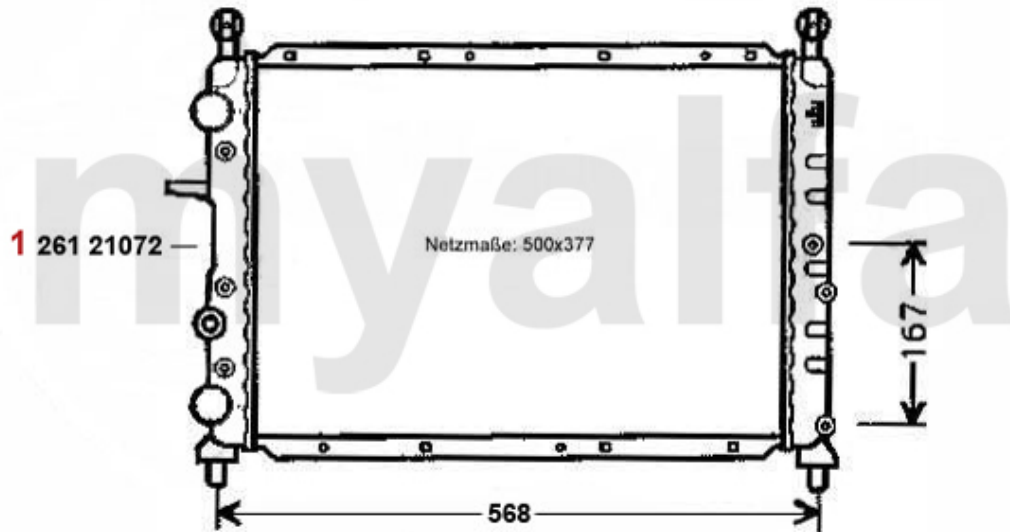

Kühler/Radiator 155 TS 8V

1 26121072 Motorkühler 155 1.7/1.8/2.0 TS Bj. 93-97

SEK3,136.44