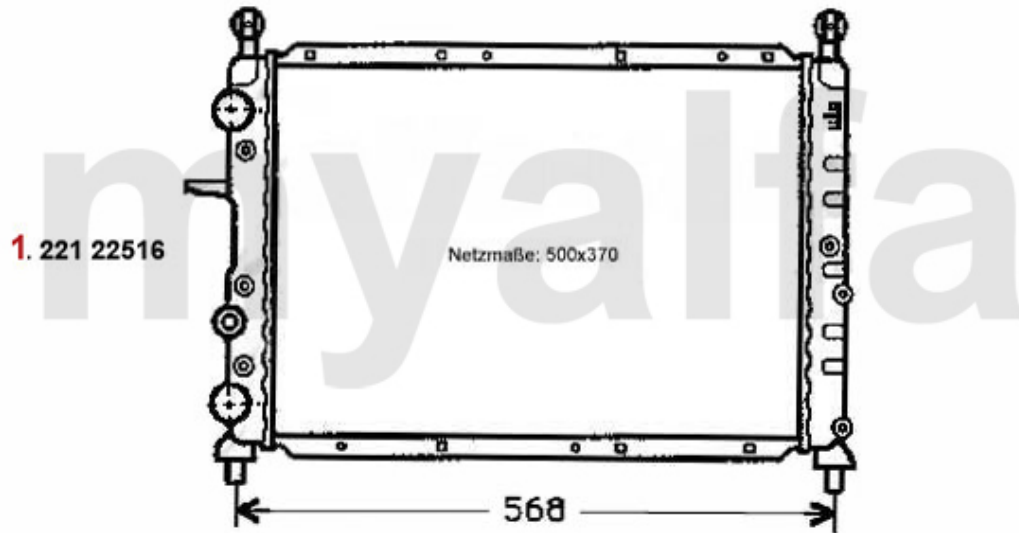

Kühler/Radiator 155 2.5 V6

---

1 26122516 Motorkühler 155 2.5 V6

SEK3,333.47