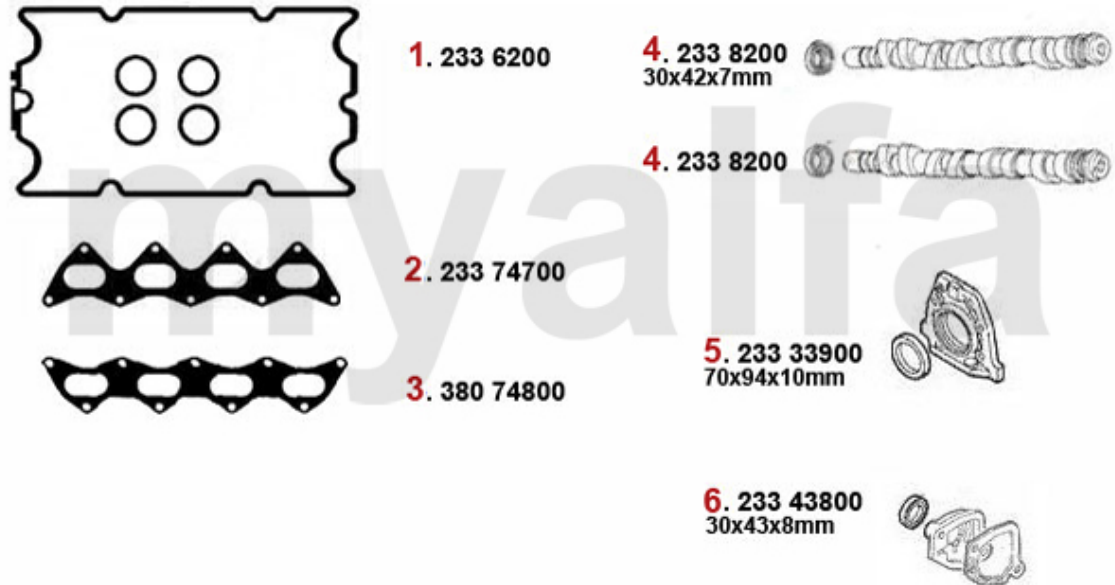

Dichtungen Motor/Gaskets Engine 155 Q4

1	2336200	OE. 60805748 / 60809486 VALVE COVER GASKET 155 2.0 TURBO 16V FROM 1992-97	SEK291.38
2	23374700	INTAKE MANIFOLD GASKET 155 2.016V TURBO	SEK209.93
3	38074800	Abgaskrümmerdichtung 155 2.0 16V Turbo	SEK214.51
4	2338200	OE. 71753052 SEALING GASKET	SEK204.10
5	23333900	SEAL RING REAR CRANKSHAFT (ACT. WHEEL)145/6,155,156,166,gtv/spider(916) 1.4,1.6,1.7 ie	SEK190.09
6	23343800	OILSEAL OE:40005010	SEK145.69