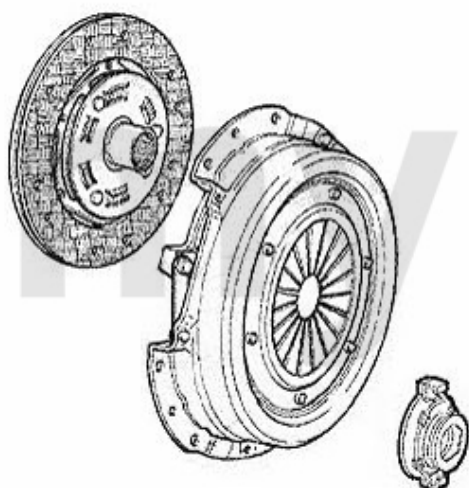

1. 435 835301
Ø 235 mm

1 43135301 OE. 60777605 CLUTCH KIT 155 2.5 V6 235 mm

SEK3,952.57

Ausrücker/Sleeve Bearing 155 2.5 V6

1. 436 11951

1 43611951 OE.46411951 GUIDE SLEEVE RELEASE BEARING

SEK1,737.29

Kupplungs-Kit/Clutch Set 155 1.9 TD