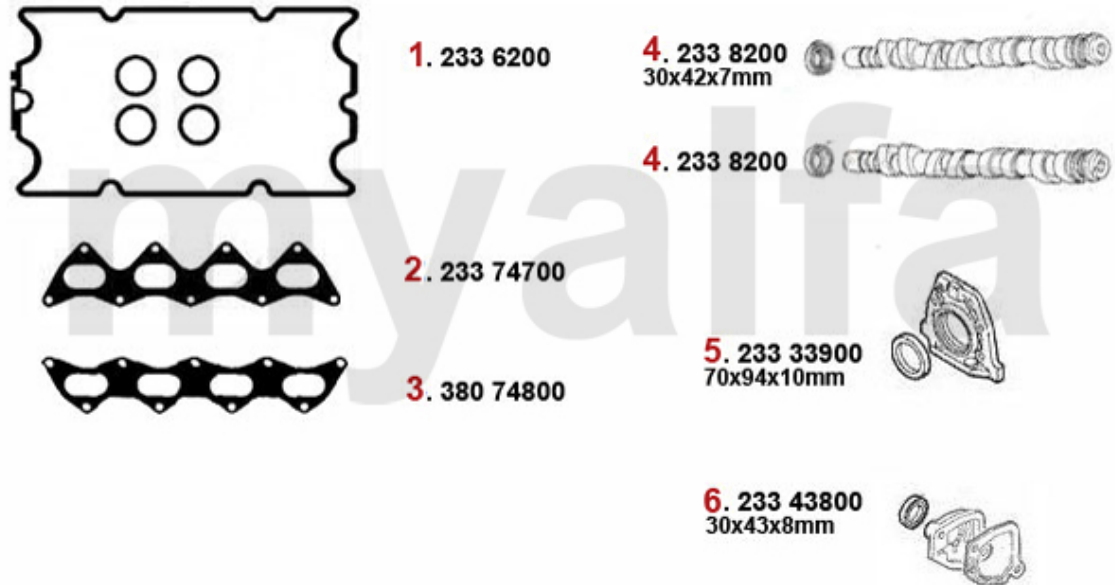

Kopfschraubensatz/Head Srew Set 155 TS 16V

1.228 152080

1 22852080 OE. 7710582 HEAD SCREW SET

SEK804.47

Dichtungen Motor/Gaskets Engine 155 Q4

1	2336200	OE. 60805748 / 60809486 VALVE COVER GASKET 155 2.0 TURBO 16V FROM 1992-97	SEK291.38
2	23374700	INTAKE MANIFOLD GASKET 155 2.016V TURBO	SEK209.93
3	38074800	Abgaskrümmerdichtung 155 2.0 16V Turbo	SEK214.51
4	2338200	OE. 71753052 SEALING GASKET	SEK204.10
5	23333900	SEAL RING REAR CRANKSHAFT (ACT. WHEEL)145/6,155,156,166,gtv/spider(916) 1.4,1.6,1.7 ie	SEK190.09
6	23343800	OILSEAL OE:40005010	SEK145.69