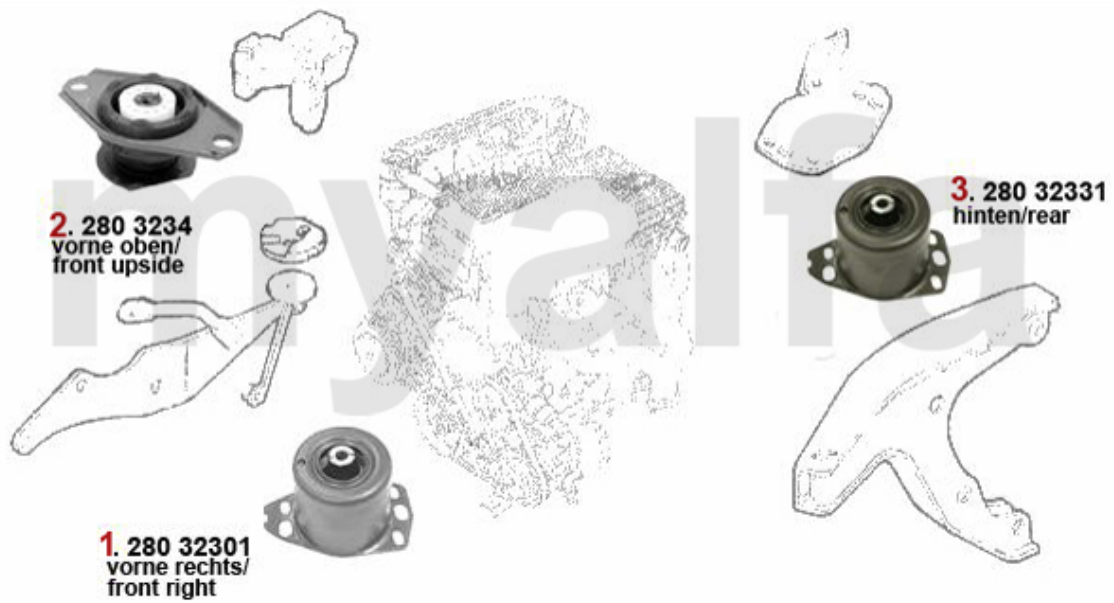

Motorlager/Enginemount 155 1.9 TD

- **1** 28032301 Motorlager vorne 145/6 alle 155 nur diesel
- **2** 2803234 OE. 7652240/60808861 ENGINE MOUNT
- **3** 28032331 Motorlager hinten 145/6 alle 155 nur diesel

SEK717.06

SEK926.99

SEK831.39