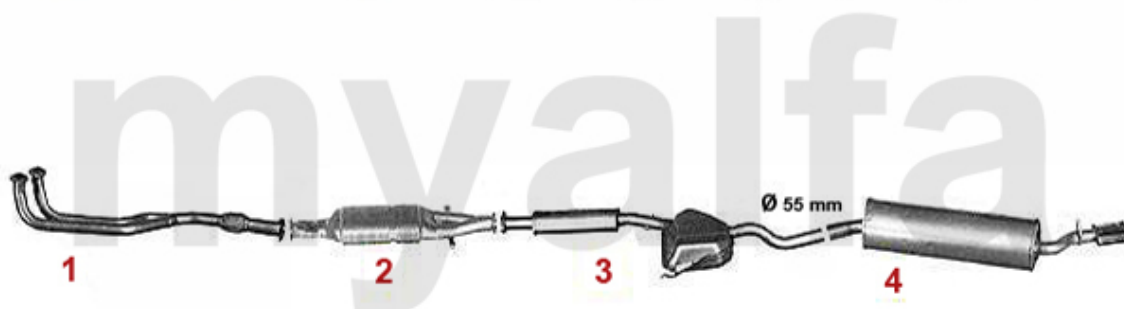

Abgasanlage/Exhaust System 155 TS 8V

5 x2
6 x1
7 x2
8 x1
9 x1
10 x1
11 x1

155 1.7/1.8/2.0 T.S. 8V

1992-96

1	33115601	Y-PIPE 155 1.7-2.0 TS 1992-96	SEK2,215.28
2	32115633	Katalysator 155 1.7-2.0 TS bj. 92-96	On request
3	34115609	MIDDLE SILENCER 155 TS 1.7-2.0 1992-96	SEK2,157.01
4	35115607	OE. 60587684 REAR SILENCER 155	SEK3,019.89
6	38094411	Dichtung VSD/Kat 155 TS, 164 3.0 V6	SEK72.29
7	38091069	Gummi/Auspuffaufhängung Kat 155	SEK38.43
8	38094003	OE. 82407147 GASKET	SEK122.38
9	38091124	OE. 60806013 / 60806020 EXHAUST RUBBER 145/6 REAR SECTION, 155 MIDDLE SECTION	SEK69.38
11	38091041	OE. 60586017 EXHAUST RUBBER	SEK45.51