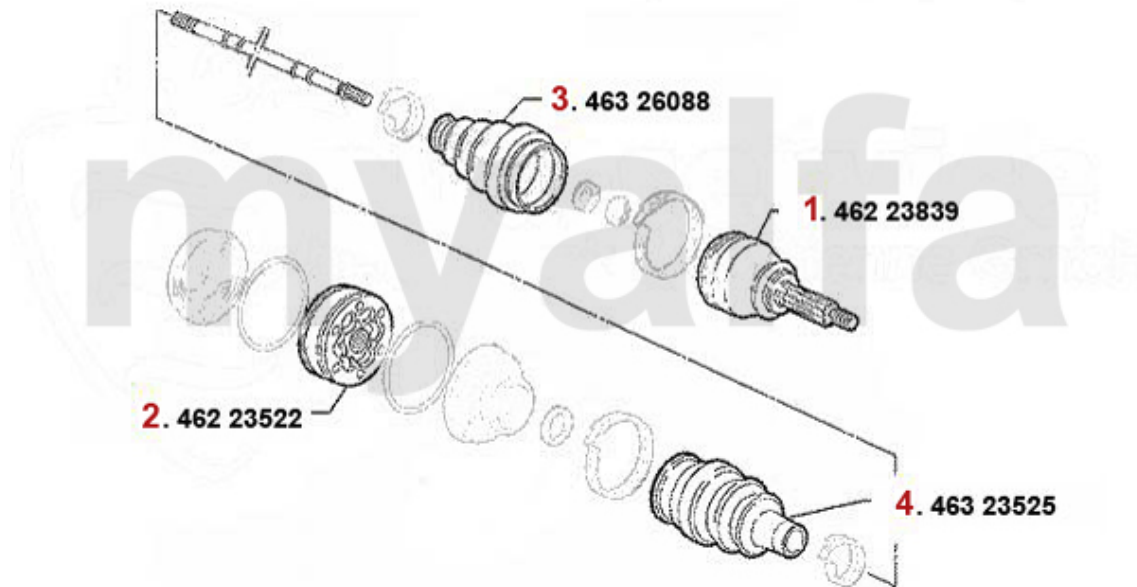

Antriebswelle/Driveshaft 155 2.5 V6

1	46223839	Gelenksatz außen 155,gtv/spider (916) diverse mit ABS	SEK1,974.00
2	46223522	Gelenksatz innen 155,164 diverse	SEK1,184.65
3	46326088	OE. 60556609 OUTER BOOT SET	SEK348.68
4	46323525	OE. 9945301 BOOT	SEK320.65