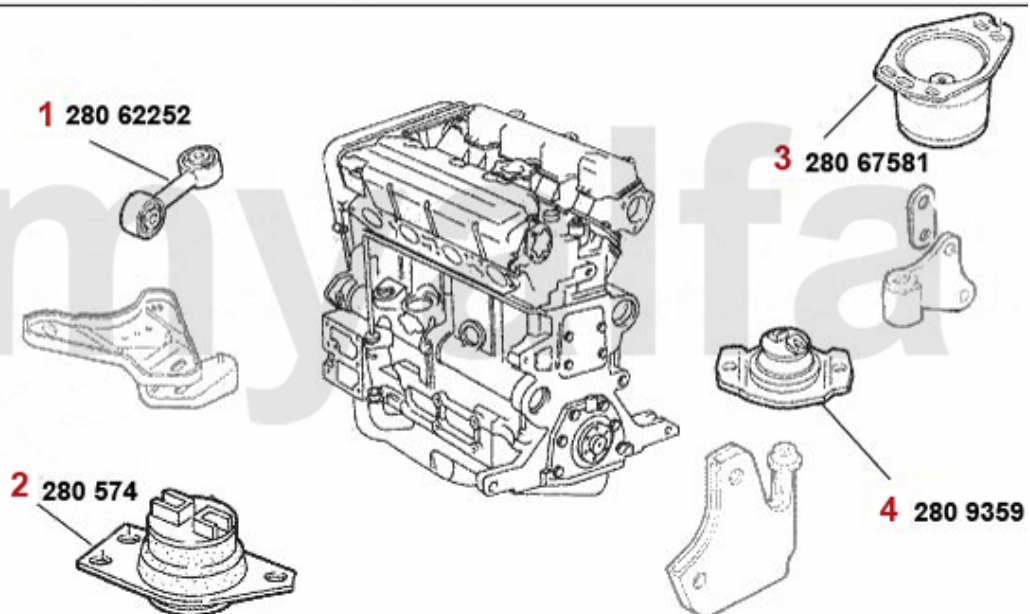

Motorlager/Enginemount 155 Turbo Q4

- 1 28043405 OE. 82443405/60807394 ENGINGE MOUNT
- 2 28068132 OE. 7668132 ENGINE ROD
- 3 28067676 OE. 82467676 ENGINE MOUNT

SEK2,191.97

SEK1,037.71

On request

Motorlager/Enginemount 155 2.5 V6