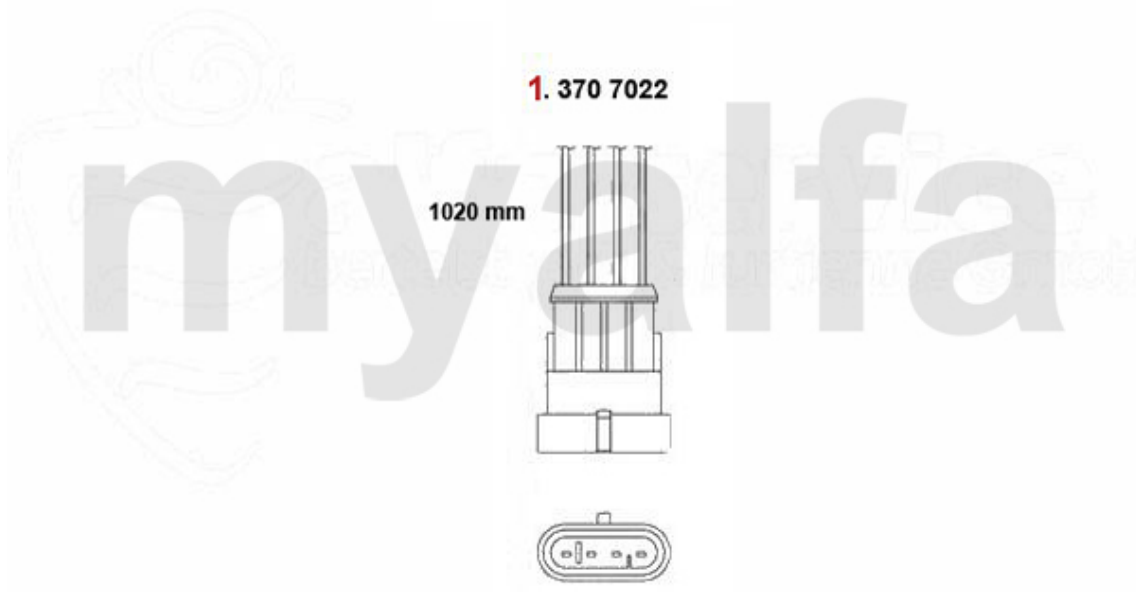

Lambda-Sonde/Lambda Probe 155 TS 16V Bj. 5.96>

---

1 3707022 OE. 46423987 LAMBDA PROBE

SEK1,436.48