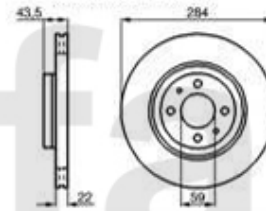

4. 610 541951

Q4/V6/2.5 TD
vorne/front
belüftet/ventil.

5. 610 516711

hinten/rear