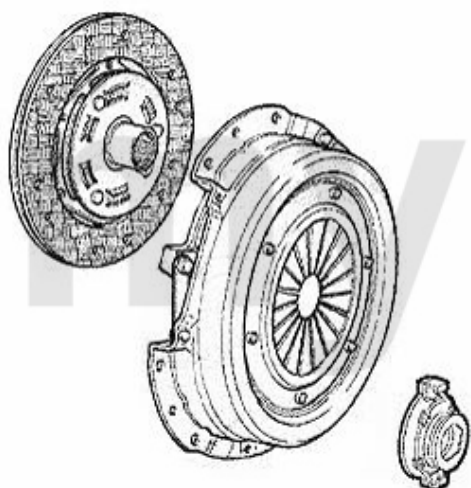

Kupplungs-Kit/Clutch Set 155 2.5 V6

---

1. 435 835301
Ø 235 mm

1 43135301 OE. 60777605 CLUTCH KIT 155 2.5 V6 235 mm

SEK3,952.57