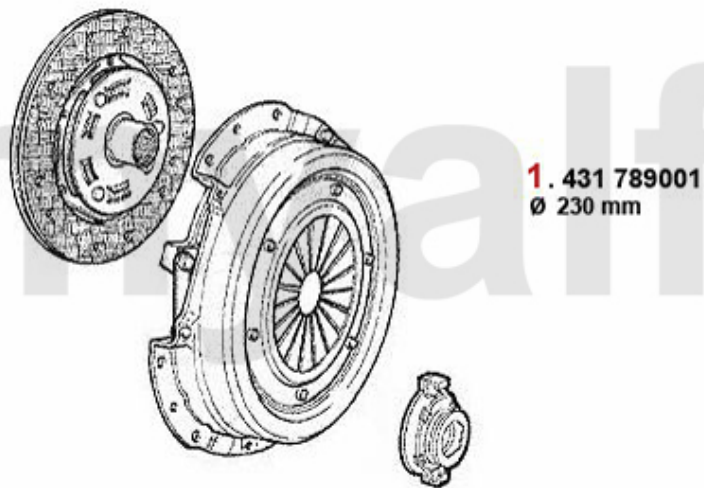

Kupplungs-Kit/Clutch Set 155 2.0 TS 16V Bj. >96

---

1 43189001 OE. 71734766 CLUTCH KIT 2.0 TS 16V 230 mm

SEK3,136.44