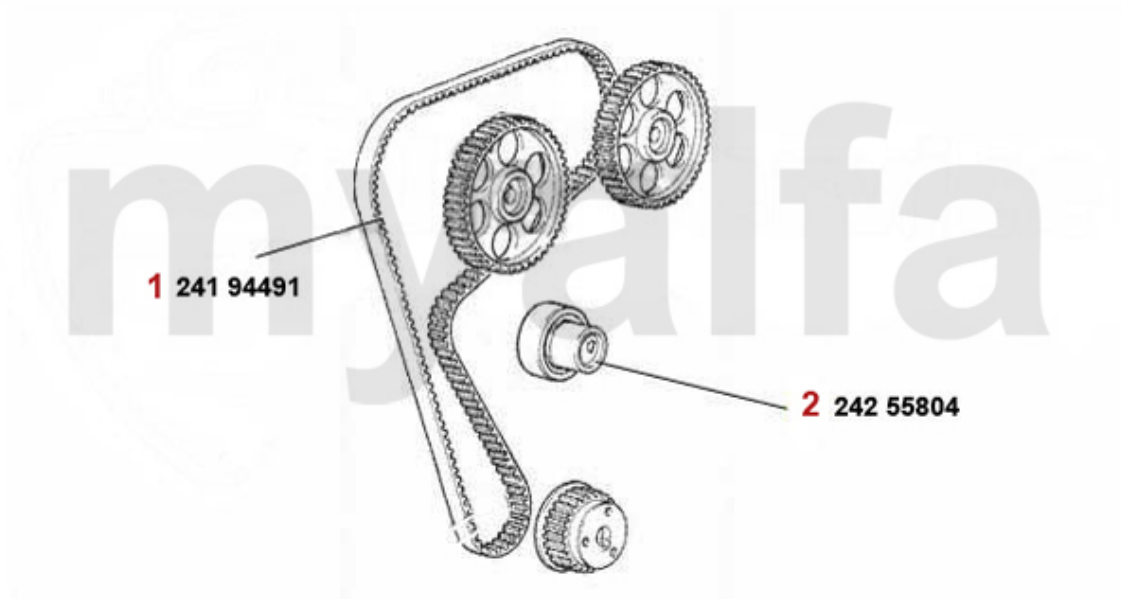

Zahnriemen/Timingbelt 155 Q4

---

1 24194491 OE. 60805825 TIMING BELT

SEK524.75

2 24255804 OE. 5997325 Belt Stretcher

SEK605.37

1	222455	Nockenwelle links 155 2.5 V6	On request
1	222454	Nockenwelle rechts 155 2.5 V6	On request
2	2247485	OE. 60507485 ADJUSTING SCREW ROCKER ARM SHAFT, 75, 155, 164, 166, RZ, SZ, GTV/Spider (916), GTV6	SEK40.79
3	22413039	Kiphebel (Auslass) 75, 155, 164, RZ/SZ	On request
5	2247401	PUSH ROD (EXHAUST-SIDE) 75 ,155 164,166,RZ,SZ,GTV/SPIDER (916),GTV/ 6	SEK1,620.74
6	22461041	OE. 60561041 EXHAUST CAM FOLLOWER 6-CYL., 22mm DIAMETER	SEK266.96
7	22466847	OE. 60566847 CAM FOLLOWER	SEK306.64
8	2240680	CAM FOLLOWER OE-QUALITY 101/105/115/116/75/155/164	SEK204.10
8	2240710	CAM FOLLOWER DLC RACING MADE IN ITALY 101/105/115/116/75/164	SEK460.51
9	2431140	SET VALVE SHIMS 200 PIECES 2,525 - 3,5 mm, DIAMETER 9mm	SEK6,517.78
9	2430840	SET VALVE SHIMS 205 PIECES 1,5 - 2,5 mm, DIAMETER 9mm	SEK6,517.78
9	2430430	VALVE SHIM 9MM PLEASE SUBMIT THE SIZE YOU NEED	SEK144.58
10	2232960	VALVE COTTER 9MM	SEK22.20
11	2232920	VALVE SPRING CUP	On request
12	2235739	OE. 60605739 VALVE GUIDE INTAKE	SEK262.38
13	22315609	OE. 60605721 EXHAUST VALVE GUIDE 6-CYLINDER 116, STEEL	SEK162.06
14	22391624	OE. 60523548 Valve-Intake 6-Cylinder 116	SEK419.72
15	22391625	OE. 60810441 Valve-Exhaust 6-Cylinder 116	SEK419.72