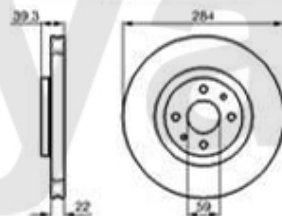

3. 610 541251

2.0 TS 16V
vorne/front
belüftet/ventil.