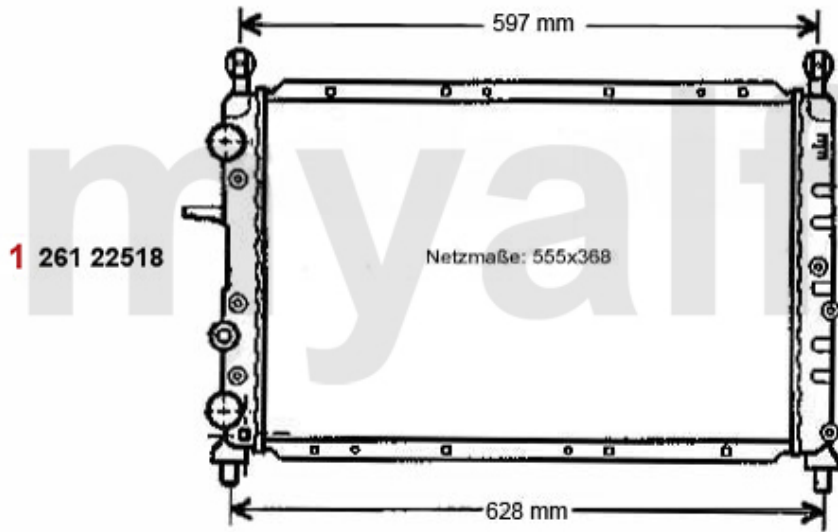

Kühler/Radiator 155 Turbo Q4

1 26122518 OE. 71735373 RADIATOR

SEK4,372.43