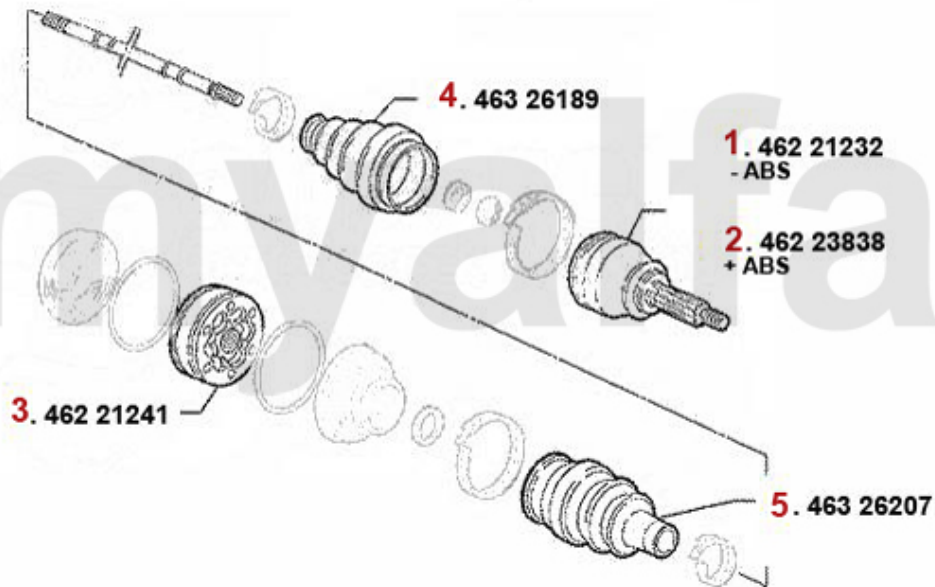

1 3707041 OE. 60578768 LAMBDA PROBE

SEK1,650.99

Lambda-Sonde/Lambda Probe 155 2.5 TD

1. 370 7025

1 3707025 Lambda-Sonde 155 2.0 Turbo/2.5 TD 3-adrig

SEK1,423.71

Antriebswelle/Driveshaft 155 TS 8V >1996

1	46221232	OUTER JOINT SET 145/6, 155 1.4/1.7/ie/16V/TS WITHOUT ABS OE. 60584659	SEK1,373.49
2	46223838	OUTER JOINT SET 145/6, 155, GTV/Spider (916) 2.0 16V TS WITH ABS OE. 60605055	SEK1,902.82
3	46221241	INNER JOINT SET GTV/SPIDER (916), 155, 145/6 TS 16V, 156 TS 16V, 166 2.0 TS, 147 1.6/2.0 TS	SEK1,340.88
4	46326189	OE. 60812755 BOOT	SEK332.31
5	46326207	INNER CV BOOT GTV/SPIDER (916), 2.0 TS 1995-98, 155, 145/6, 166 6 CYLINDER O.E. 608	SEK262.38