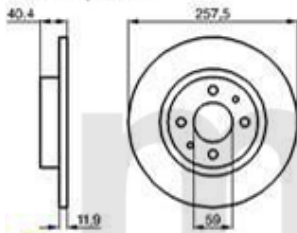

Bremsscheiben/Brakedisks 155

1. 610 516811

1.9 TD
vorne/front

2. 610 519251

1.6/1.7/1.8 TS 8/16V, 2.0 TS 8V
vorne/front
belüftet/ventil.