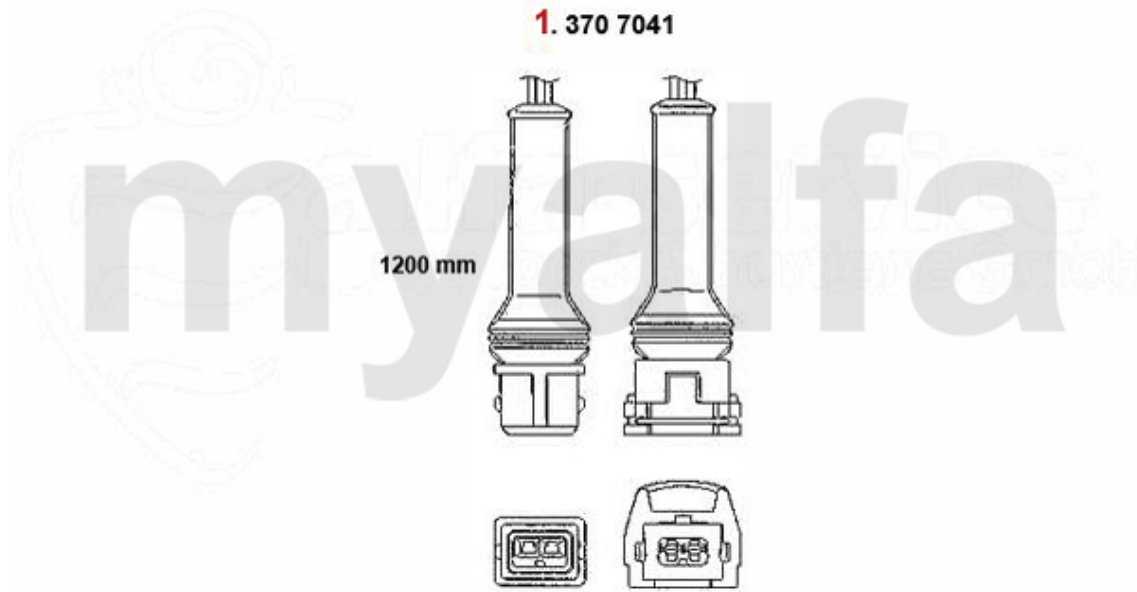

1 3707041 OE. 60578768 LAMBDA PROBE

SEK1,650.99

Lambda-Sonde/Lambda Probe 155 2.5 TD

1. 370 7025

1 3707025 Lambda-Sonde 155 2.0 Turbo/2.5 TD 3-adrig

SEK1,423.71

Antriebswelle/Driveshaft 155 TS 8V >1996

1	46221232	OUTER JOINT SET 145/6, 155 1.4/1.7/ie/16V/TS WITHOUT ABS OE. 60584659	SEK1,373.49
2	46223838	OUTER JOINT SET 145/6, 155, GTV/Spider (916) 2.0 16V TS WITH ABS OE. 60605055	SEK1,902.82
3	46221241	INNER JOINT SET GTV/SPIDER (916), 155, 145/6 TS 16V, 156 TS 16V, 166 2.0 TS, 147 1.6/2.0 TS	SEK1,340.88
4	46326189	OE. 60812755 BOOT	SEK332.31
5	46326207	INNER CV BOOT GTV/SPIDER (916), 2.0 TS 1995-98, 155, 145/6, 166 6 CYLINDER O.E. 608	SEK262.38