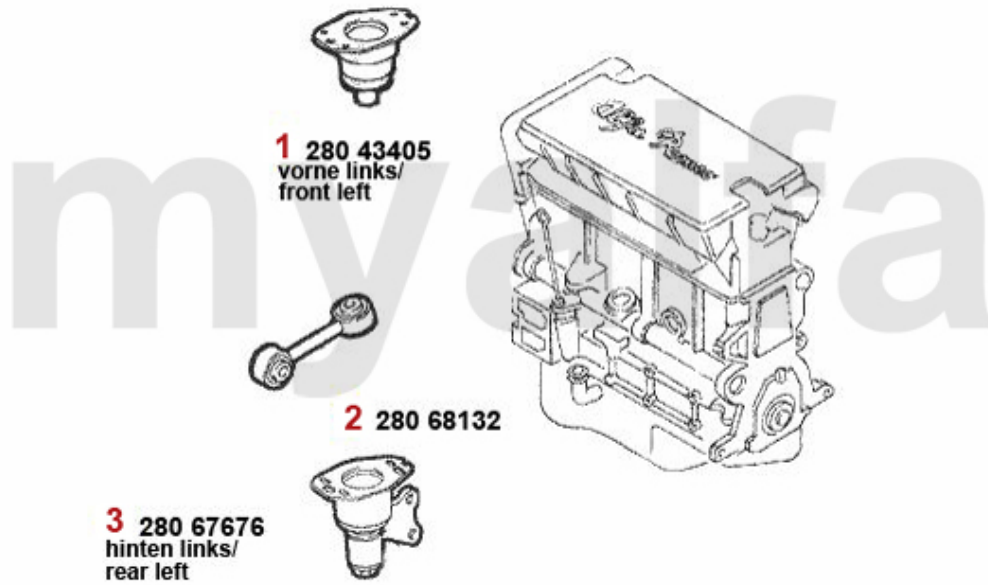

Motorlager/Enginemount 155 Turbo Q4

- 1 28043405 OE. 82443405/60807394 ENGINGE MOUNT
- 2 28068132 OE. 7668132 ENGINE ROD
- 3 28067676 OE. 82467676 ENGINE MOUNT

SEK2,191.97

SEK1,037.71

On request