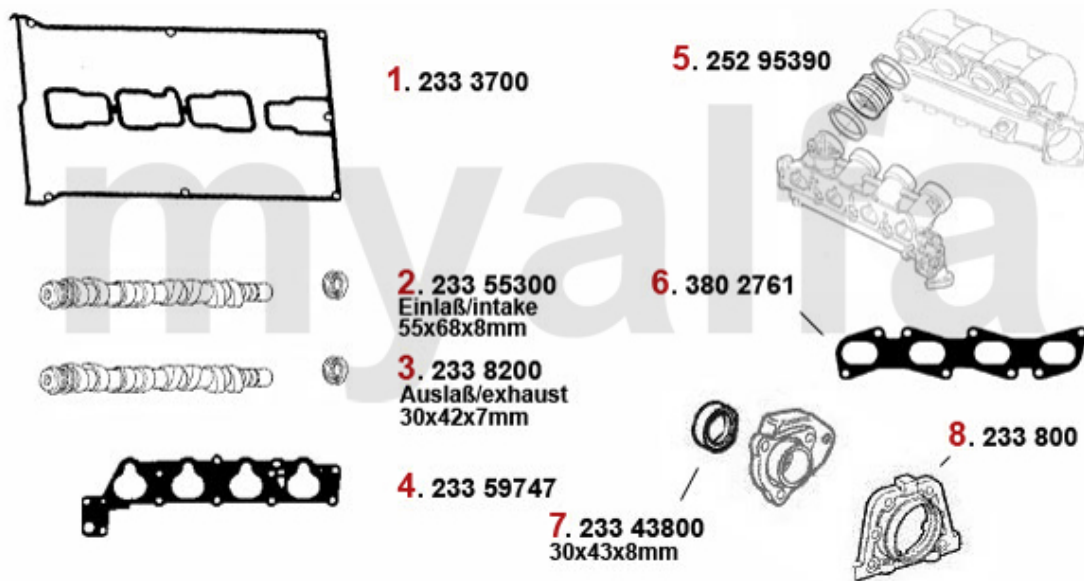

Dichtungen Motor/Gaskets Engine 155 TS 16V

1	2333700	Ventildeckeldichtung 2-teilig für Alu-Ventildeckel 145/6,155,156 166 <i>Diverse 4-Zylinder bj</i>	SEK395.30
2	23355300	SHAFT SEAL CAMSHAFT 145/6,15 5,156 1.6,1.7,1.8,2.0 16V TS	SEK208.68
3	2338200	OE. 71753052 SEALING GASKET	SEK204.10
4	23359747	Ansaugkrümmerdichtung 145/6,147,155 156,166,gtv/spider <i>(916),Nuovo GT # 0165088> TS 16V</i>	SEK293.87
5	25295390	OE. 60595390 INTAKERUBBER	SEK185.37
6	3802761	OE. 55194028 HEATERGASKET	SEK285.69
7	23343800	OILSEAL OE:40005010	SEK145.69
8	233800	Simmerring Kurbelwelle hinten (Schwungscheibe) 147 1.6 TS 16V/1.9 <i>JTD Bj. 03 >,156 1.9/2.4</i>	On request