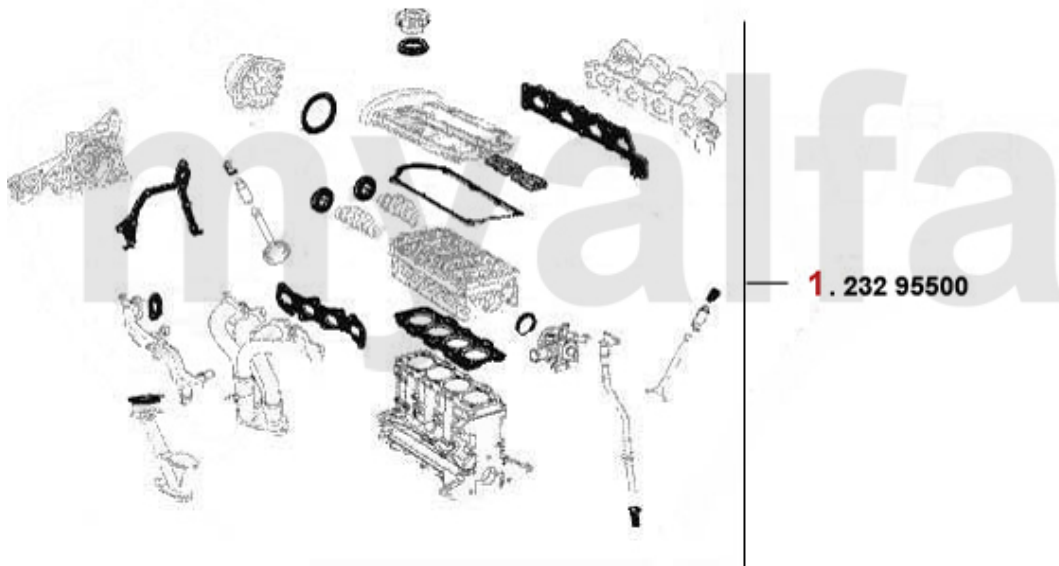

Kopfdichtsatz/Head Set 155 Q4

---

1 23295500 *Kopfdichtsatz 155 2.0 16V Turbo Bj. 92-97*

SEK1,543.73