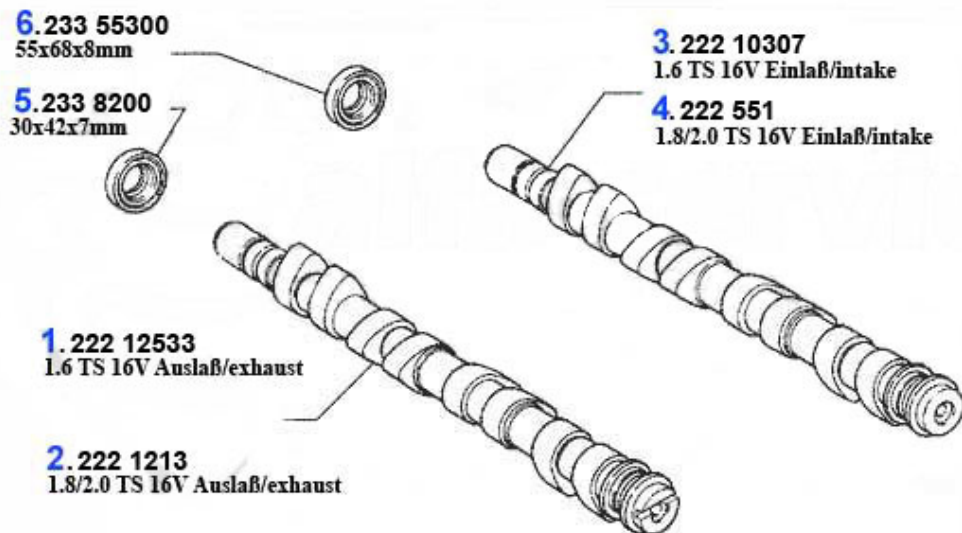

Nockenwelle/Camshaft 155 TS 16V

1	22212533	OE. 60613942 CAMSHAFT	On request
2	2221213	OE. 60601213 CAMSHAFT	SEK5,001.94
3	22210307	Nockenwelle (Einlass) 145/6 155,156 1.4/1.6 TS 16V	SEK2,823.98
4	222551	OE. 60600551 CAMSHAFT	SEK5,001.94
5	2338200	OE. 71753052 SEALING GASKET	SEK204.10
6	23355300	SHAFT SEAL CAMSHAFT 145/6,15 5,156 1.6,1.7,1.8,2.0 16V TS	SEK208.68