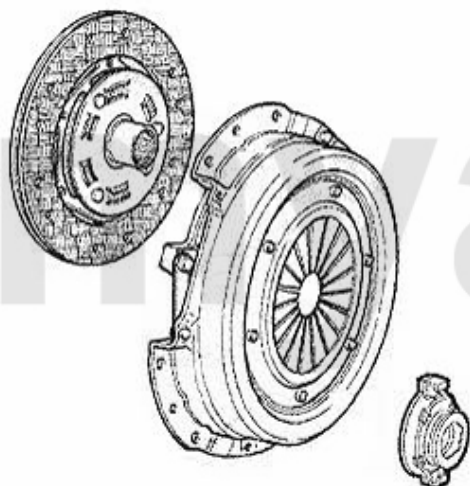

Kupplungs-Kit/Clutch Set 155 TS 8V

---

1. 431 576001
Ø 215 mm
1.7/1.8/2.0 TS 8V

1 43176001 Kupplungs-Kit 145/6 1.4/1.6/1.8 TS, gtv/spider (916)/155 1.6/1.8 TS 16V
,2.0 TS 8V Bj. 92-

SEK2,413.56