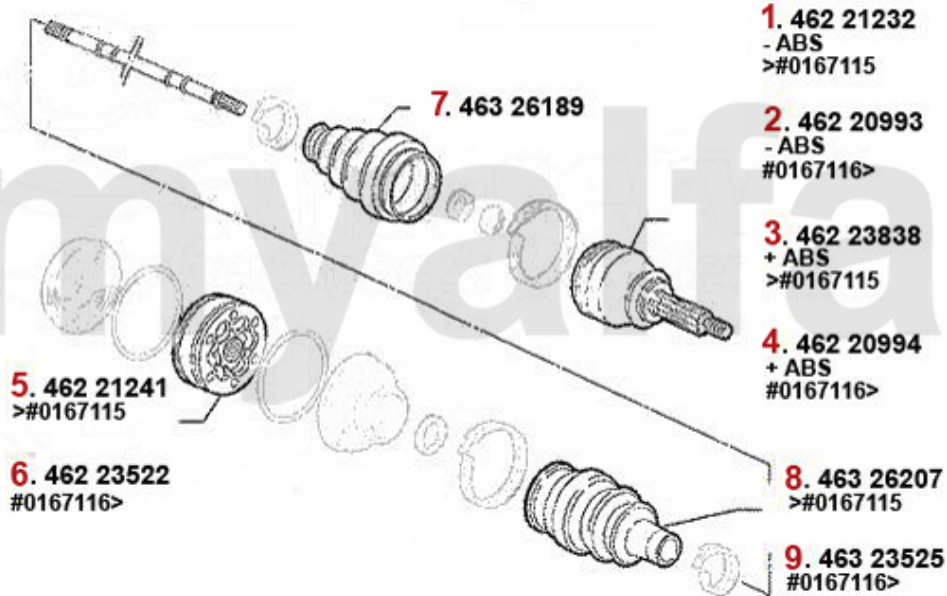

Antriebswelle/Driveshaft 155 1.9 TD

1. 462 21232
- ABS
>#0167115

2. 462 20993
- ABS
#0167116>

3. 462 23838
+ ABS
>#0167115

4. 462 20994
+ ABS
#0167116>

5. 462 21241
>#0167115

6. 462 23522
#0167116>

8. 463 26207
>#0167115

9. 463 23525
#0167116>

1	46221232	OUTER JOINT SET 145/6, 155 1.4/1.7/ie/16V/TS WITHOUT ABS OE. 60584659	SEK1,373.49
2	46220993	SET OUTER JOINTS 145/6 TS/TD/ JDT Bj. 96> W/O ABS, 155 2.0 TS 16V	SEK1,737.29
3	46223838	OUTER JOINT SET 145/6, 155, GTV/Spider (916) 2.0 16V TS WITH ABS OE. 60605055	SEK1,902.82
4	46220994	OE. 60812760 OUTER JOINT SET	SEK1,807.22
5	46221241	INNER JOINT SET GTV/SPIDER (916), 155, 145/6 TS 16V, 156 TS 16V, 166 2.0 TS, 147 1.6/2.0 TS	SEK1,340.88
6	46223522	Gelenksatz innen 155,164 diverse	SEK1,184.65
7	46326189	OE. 60812755 BOOT	SEK332.31
8	46326207	INNER CV BOOT GTV/SPIDER (916), 2.0 TS 1995-98, 155, 145/6, 166 6 CYLINDER O.E. 608	SEK262.38
9	46323525	OE. 9945301 BOOT	SEK320.65