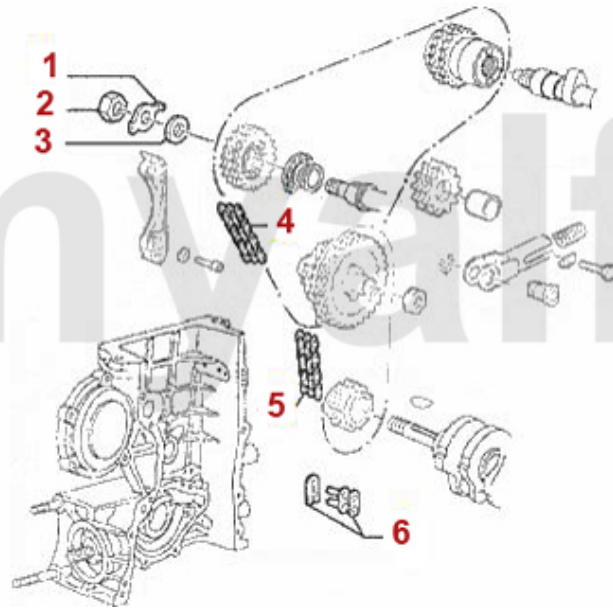

Steuerkette 155 TS 8V

1	2281230	TAB WASHER CAMSHAFT	SEK29.14
2	2421210	NUT TIMING CHAIN SPROCKET	SEK25.67
3	2421220	WASHER TIMING CHAIN SPROCKET	On request
4	24113301	OE. 60513301 TIMING CHAIN TS	SEK931.57
5	2410470R	TIMING CHAIN 1300 -2000 SHORT IWIS RACING	SEK676.27
5	2410470	BOTTOM TIMING CHAIN 1300-2000 WITHOUT LINK	SEK320.65
5	2410470I	TIMING CHAIN IWIS 1300-2000 SHORT ENDLESS	SEK553.89
6	2410480	TIMING CHAIN LINK	SEK87.41