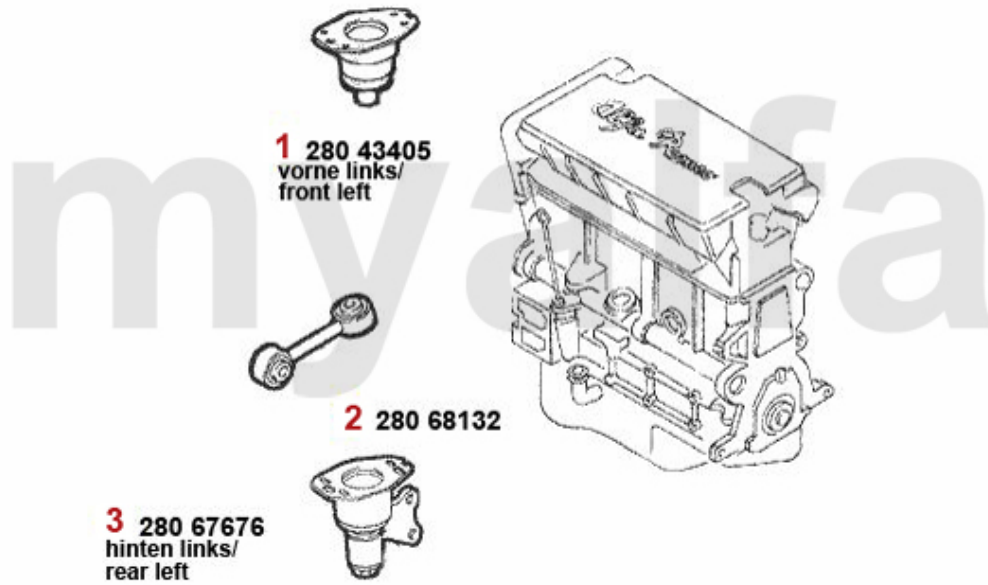

Motorlager/Enginemount 155 Turbo Q4

1	28043405	OE. 82443405/60807394	ENGINE MOUNT
2	28068132	OE. 7668132	ENGINE ROD
3	28067676	OE. 82467676	ENGINE MOUNT

SEK2,191.97

SEK1,037.71

On request