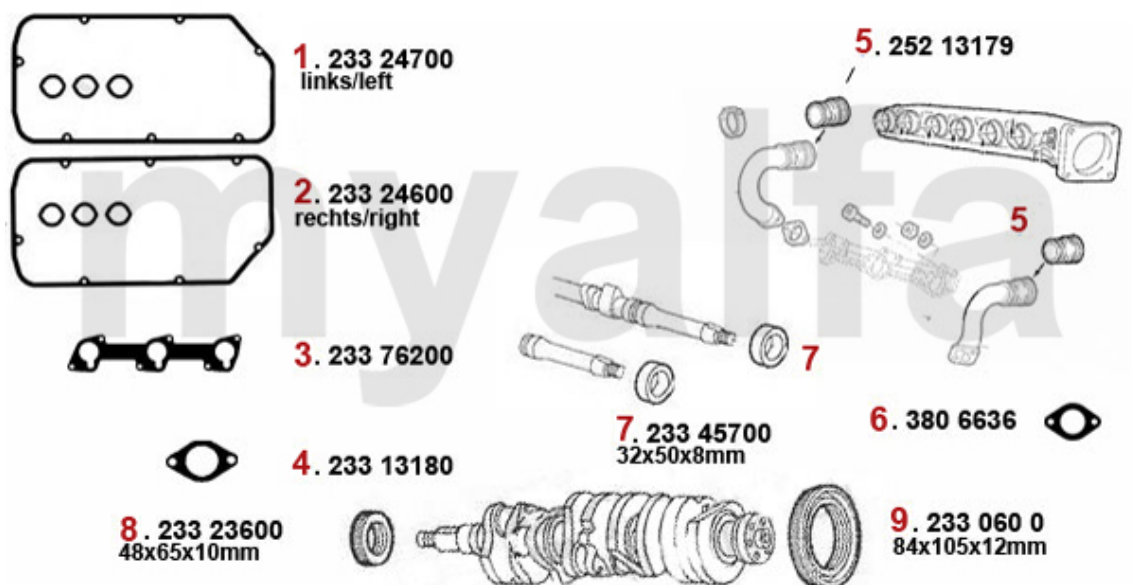

Dichtungen Motor/Gaskets Engine 155 2.5 V6

1	23324700	OE. 60512949 LEFT VALVE COVER GASKET SET	SEK465.23
2	23324600	OE. 60512948 RIGHT VALVE COVER GASKET	SEK465.23
3	23376200	INTAKE MANIFOLD GASKET 155, 164/SUPER ,166,GTV/SPIDER V6 12V	SEK193.56
4	23313180	OE. 60513180 SEALING GASKET INTAKE PIPE 3.0 V6 12V	SEK48.98
5	25213179	OE. 60513179 INTAKE RUBBER	SEK277.50
6	3806636	OE. 60506636 EXHAUST MANIFOLD GASKET	SEK75.76
7	23345700	OE.60570617 OIL SEAL CAMSHAFT	SEK231.99
8	23323600	OE. 60567605/7 Sealing Gasket	SEK227.41
9	2330600	OIL SEAL CRANK SHAFT REAR 84/105/12 SPIDER IE 1990-93 ORIGINAL QUALITY	SEK406.95
10	23307294	OE. 60507294 RUBBER RING f. SPARK PLUG SHAFT V6/12V	SEK68.82