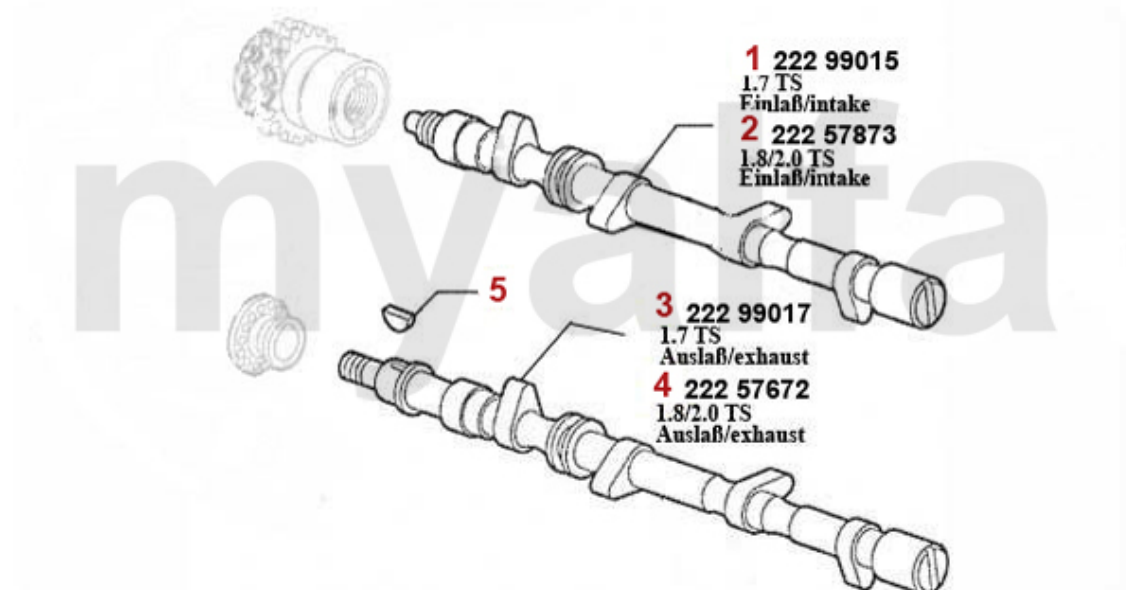

Nockenwelle/Camshaft 155 TS 8V

1	22299015	Nockenwelle (Einlass) 155 1.7 TS Bj. >96	On request
2	22257673	Nockenwelle (Einlass) 155 1.8/2.0 TS Bj. >96,164 Super 2.0 TS	On request
3	22299017	Nockenwelle (Auslass) 155 1.7 TS Bj. >96	On request
4	22257672	Nockenwelle (Auslass) 155 1.8/2.0 TS Bj. >96,164 Super 2.0 TS	SEK2,624.60
5	2281370	WEDGE CAMSHAFT	SEK80.48