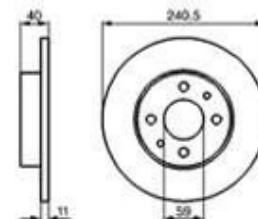

1	61016811	Bremsscheibe VA 145/6 1.4/1.6 ie Bj. 94-12.96/1.9 TD Bj. 94-99 155 1.9 TD Bj. 93-97	On request
2	61019251	Bremsscheibe VA 145/6 1.4/1.6/1.7 ie 16V TS/1.9 TD/JTD bj. 94-01 155 1.6/1.7/1.8/2.0/16V/T	On request
3	61041251	Bremsscheibe VA 145/6 1.8/2.0 16V TS/QV bj. 96>	On request
4	61041951	Bremsscheibe VA 155 2.0 16V turbo/ 2.5/V6/TD	On request
5	61016711	Bremsscheibe HA 145/6 1.4/1.8 16V TS bj. 01.97>/2.0 16V TS/1.9 JTD alle, 155 alle	On request