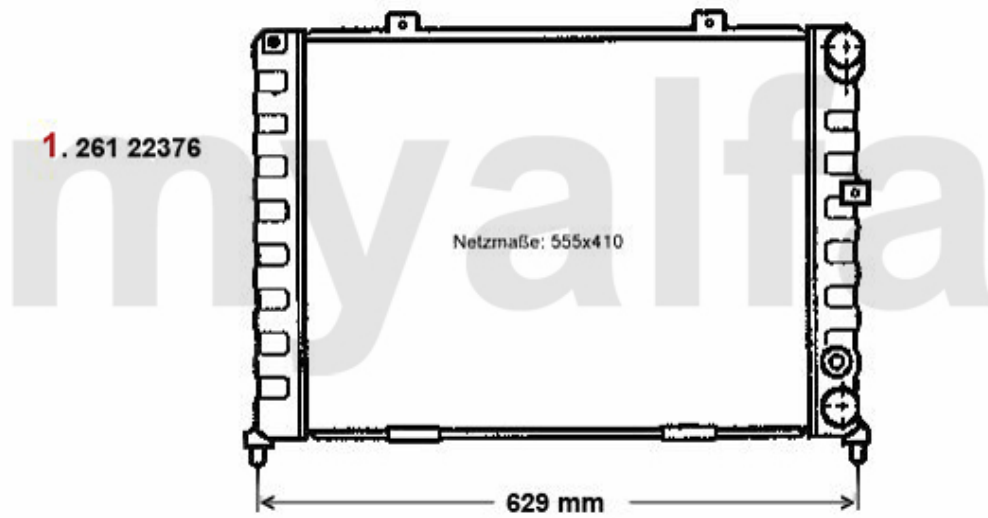

Kühler/Radiator 155 2.5 TD

---

1 26122376 OE. 71735375 RADIATOR 155 2.5

On request