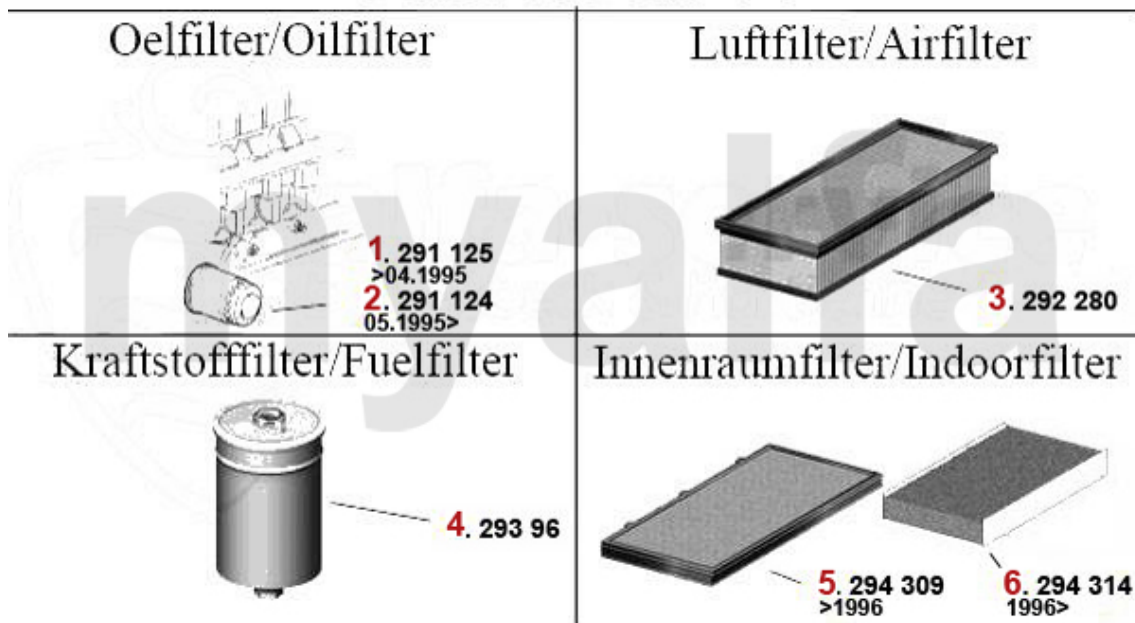

Filter 155 2.5 V6

1	291125	OE. 60507080/60808974 OILFILTER	SEK138.75
2	291124	OE. 46805830 Oilfilter	SEK122.38
3	292280	OE. 71736139 AIR FILTER	SEK204.10
4	29396	OE. 71736105 FUEL FILTER	SEK448.86
5	294309	Innenraumfilter 145/6,155 >96 GTV/Spider (916) Bj. >98,eckig	SEK215.76
6	294314	OE. 46721923 CABIN FILTER	SEK194.81