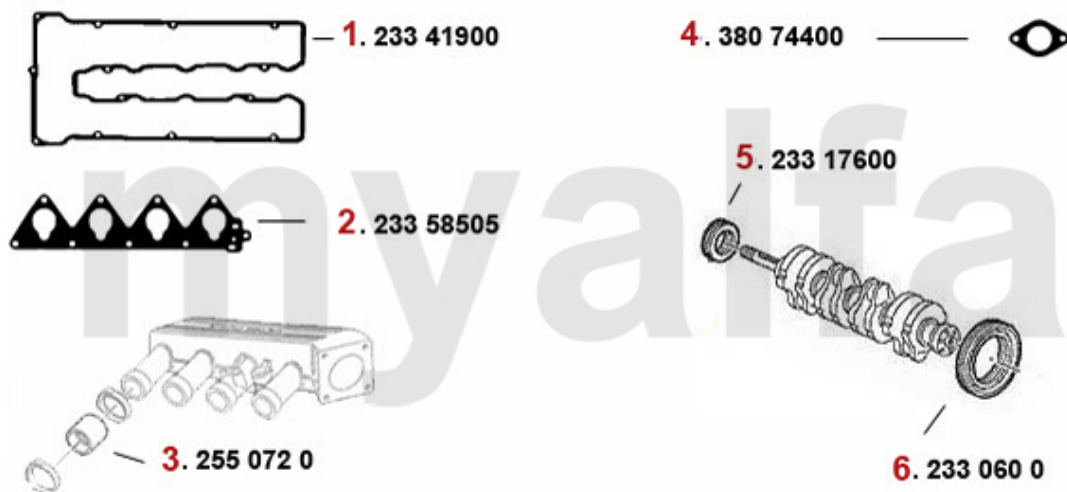

Kopfdichtsatz/Head Set 155 TS 8V

1. 232 95300

1 23295300 OE. 60777615 HEAD GASKET SET , 2.0 TS 8 VALVE, 1992>

SEK1,620.74

Dichtungen Motor/Engine Gaskets 155 TS 8V

1	23341900	OE. 60609159 VALVE COVER GASKET	SEK465.23
2	23358505	OE. 60558505 GASKET	SEK221.58
3	2550720	HOSE INTAKE MANIFPLD / AIR BOX SPIDER 2000 IE 1990-93	SEK127.65
4	38074400	OE. 60507576 GASKET	SEK72.29
5	23317600	FRONT SHAFT SEAL CRANKSHAFT 40/56/10 ARNA,SUD/SPRINT,33 (905/7), 145/6 BOXER,155 TS 8V	SEK231.99
6	2330600	OIL SEAL CRANK SHAFT REAR 84/105/12 SPIDER IE 1990-93 ORIGINAL QUALITY	SEK406.95