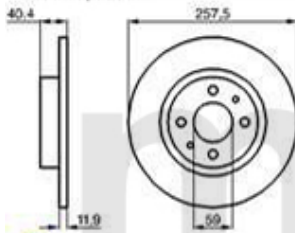

Bremsscheiben/Brakedisks 155

1. 610 516811

1.9 TD
vorne/front

2. 610 519251

1.6/1.7/1.8 TS 8/16V, 2.0 TS 8V
vorne/front
belüftet/ventil.