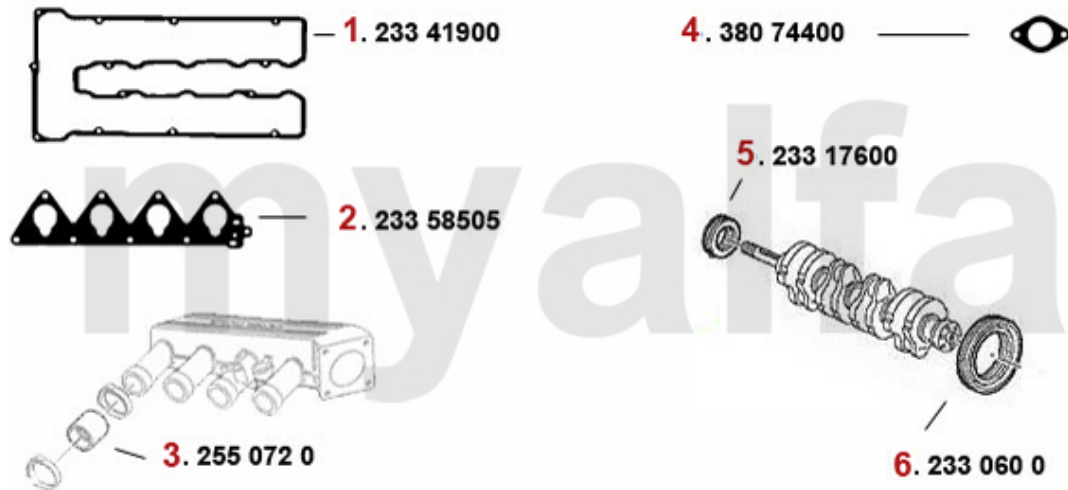

Kopfdichtsatz/Head Set 155 TS 8V

1. 232 95300

1 23295300 OE. 60777615 HEAD GASKET SET , 2.0 TS 8 VALVE, 1992>

SEK1,620.74

Dichtungen Motor/Engine Gaskets 155 TS 8V

1	23341900	OE. 60609159 VALVE COVER GASKET	SEK465.23
2	23358505	OE. 60558505 GASKET	SEK221.58
3	2550720	HOSE INTAKE MANIFPLD / AIR BOX SPIDER 2000 IE 1990-93	SEK127.65
4	38074400	OE. 60507576 GASKET	SEK72.29
5	23317600	FRONT SHAFT SEAL CRANKSHAFT 40/56/10 ARNA,SUD/SPRINT,33 (905/7), 145/6 BOXER,155 TS 8V	SEK231.99
6	2330600	OIL SEAL CRANK SHAFT REAR 84/105/12 SPIDER IE 1990-93 ORIGINAL QUALITY	SEK406.95