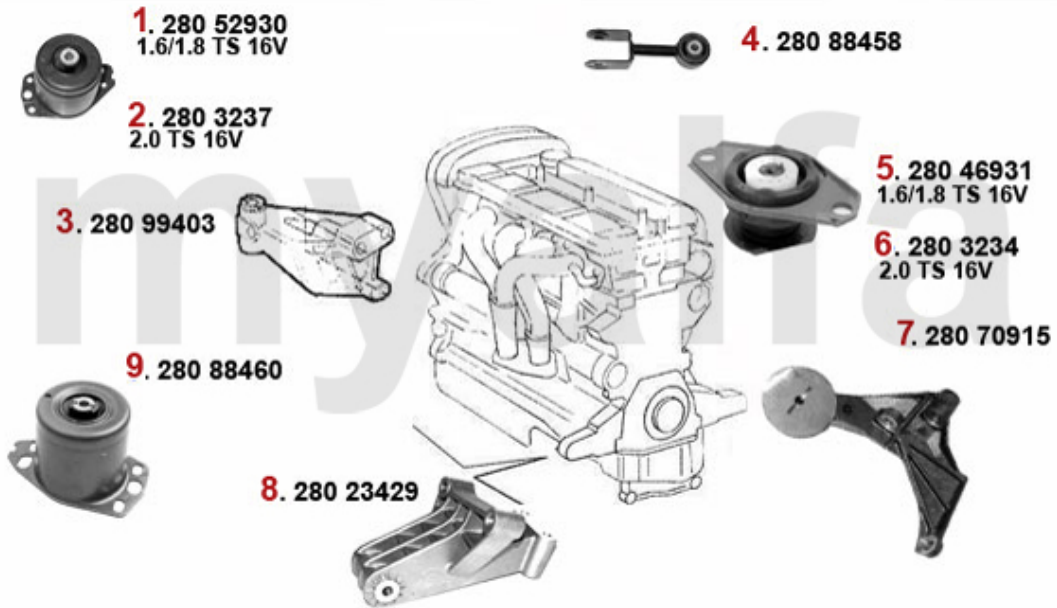

Motorlager/Engine Mount 155 TS 16V

1	28052930	OE. 46452930 ENGINE MOUNT FL 145/6 1999> 2.0 TS 16V,155 1.6/1.8 TS 16V,156 1.6 TS 16V	On request
2	2803237	ENGINE MOUNT OE.60805961 145/6,155 all TS 16V & 6-CYLINDER, (916) 4-CYLINDER	On request
3	28099403	OE. 60672234/60599403 ENGINE MOUNT	SEK2,203.63
4	28088458	Motorzugstange 145/6,155 gtv/spider (916) 2.0 TS 16V	On request
5	28046931	OE. 46446931/60812783 ENGINE	SEK816.13
6	2803234	OE. 7652240/60808861 ENGINE MOUNT	SEK926.99
7	28070915	OE. 7770915 SUPPORT	SEK3,719.47
8	28023429	OE. 46423429 SUPPORT	SEK1,270.95
9	28088460	OE. 7782435 ENGINEMOUNT	SEK2,320.32