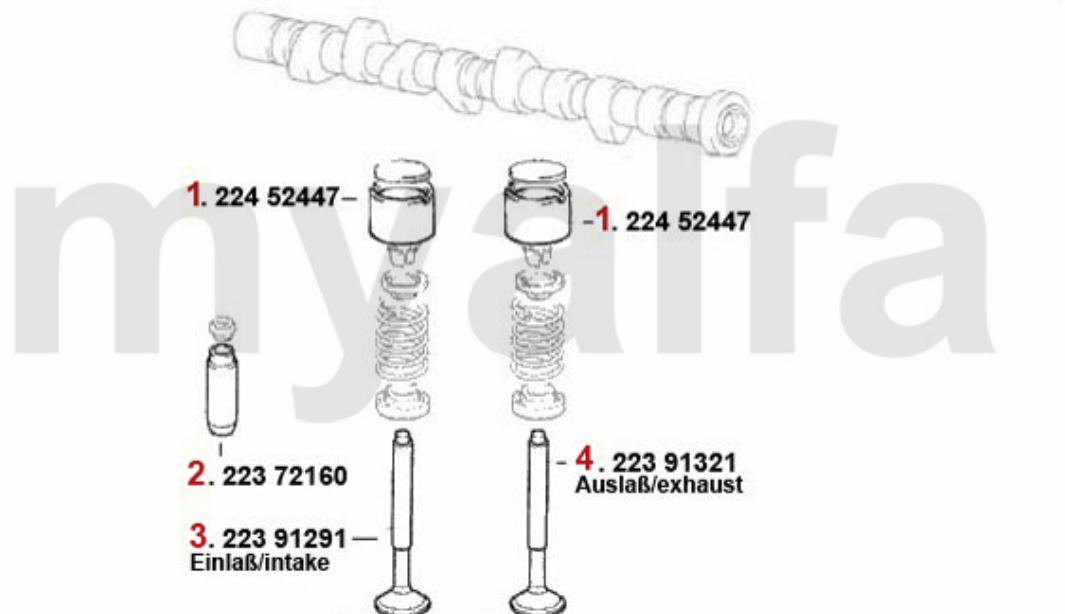

Ventiltrieb 155 1.9 TD

1	22452447	Hydrostößel 145/6,155,156 166 TD/ JTD	SEK184.26
2	22372160	Ventilführung Einlass/Auslass 145/6, 155 1.9 TD + 0.05	SEK74.65
3	22391291	OE: 7547458	SEK327.59