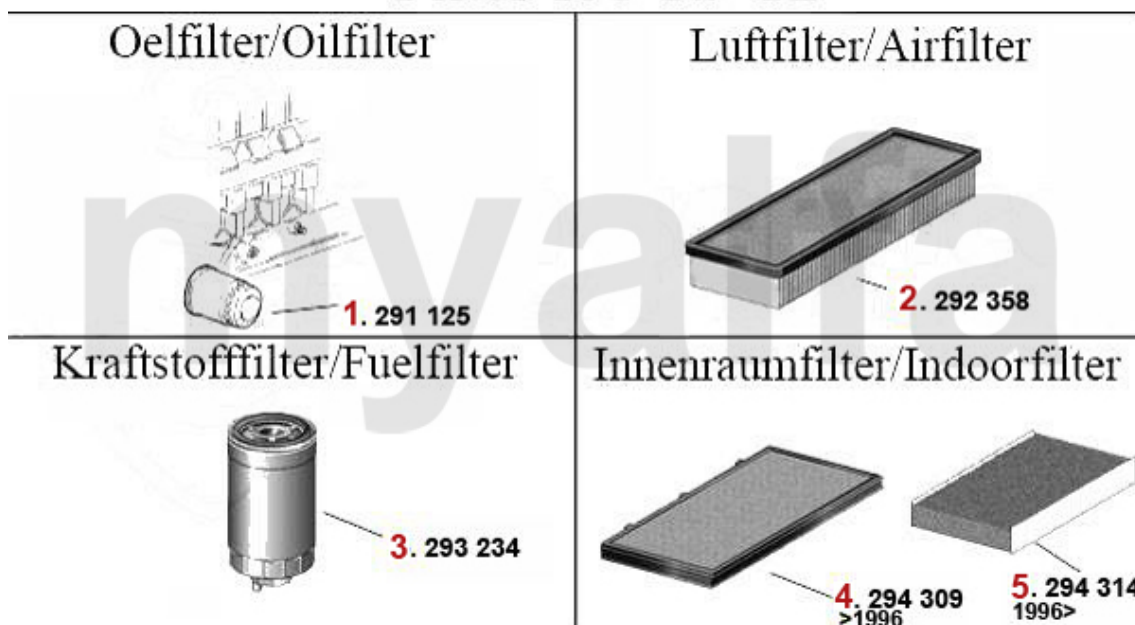

Filter 155 1.9 TD

1	291125	OE. 60507080/60808974 OILFILTER	SEK138.75
2	292358	Luftfilter 145/6, 155 1.9 TD eckig	SEK155.12
3	293234	FUEL FILTER 6, 33, 75, 90, 145/6, 155, 164, ALFETTA, GIULIETTA 1.8/1.9/2.0/2.4/2.5 TD	SEK222.69
4	294309	Innenraumfilter 145/6,155 >96 GTV/Spider (916) Bj. >98,eckig	SEK215.76
5	294314	OE. 46721923 CABIN FILTER	SEK194.81