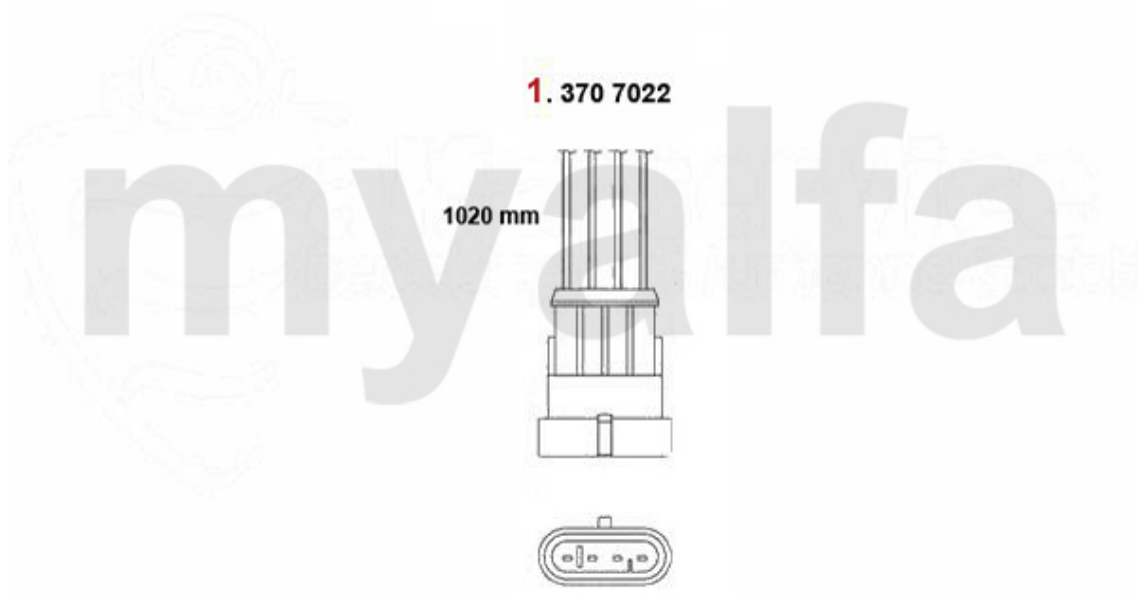

Lambda-Sonde/Lambda Probe 155 TS 16V Bj. >4.96

---

1 3707022 OE. 46423987 LAMBDA PROBE

SEK1,436.48