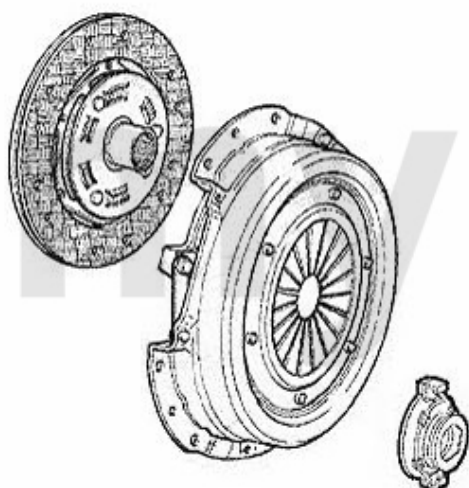

Kupplungs-Kit/Clutch Set 155 1.9 TD

---

1. 431 345001
Ø 215 mm

1 43145001 Kupplungs-Kit 145/6,155 1.9TD Bj. 93-99

SEK2,213.06