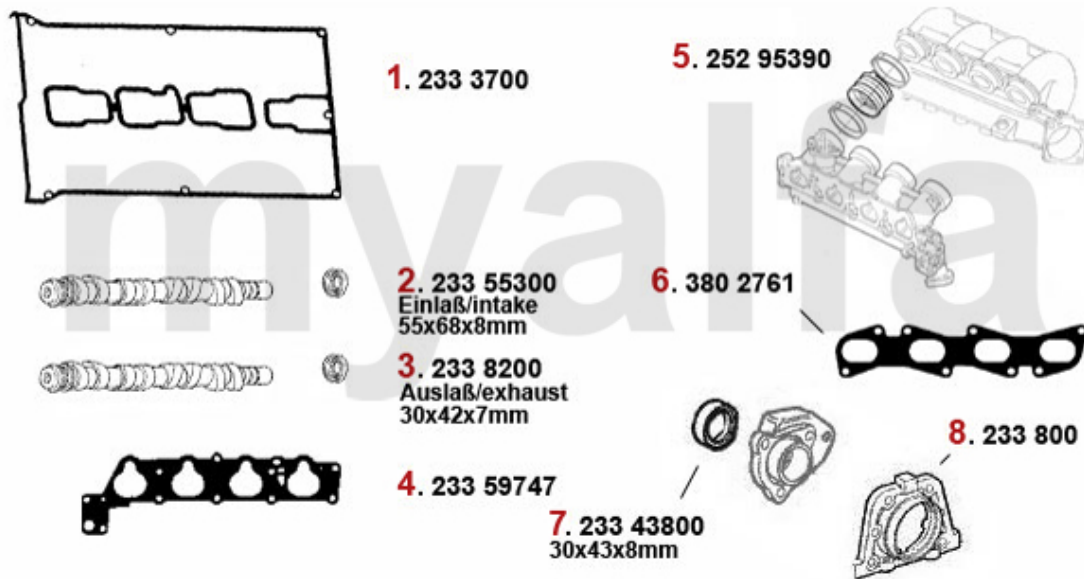

Dichtungen Motor/Gaskets Engine 155 TS 16V

1	2333700	Ventildeckeldichtung 2-teilig für Alu-Ventildeckel 145/6,155,156 166 Diverse 4-Zylinder bj	SEK395.30
2	23355300	SHAFT SEAL CAMSHAFT 145/6,15 5,156 1.6,1.7,1.8,2.0 16V TS	SEK208.68
3	2338200	OE. 71753052 SEALING GASKET	SEK204.10
4	23359747	Ansaugkrümmerdichtung 145/6,147,155 156,166,gtv/spider (916),Nuovo GT # 0165088> TS 16V	SEK293.87
5	25295390	OE. 60595390 INTAKERUBBER	SEK185.37
6	3802761	OE. 55194028 HEATERGASKET	SEK285.69
7	23343800	OILSEAL OE:40005010	SEK145.69
8	233800	Simmerring Kurbelwelle hinten (Schwungscheibe) 147 1.6 TS 16V/1.9 JTD Bj. 03 >,156 1.9/2.4	SEK600.51