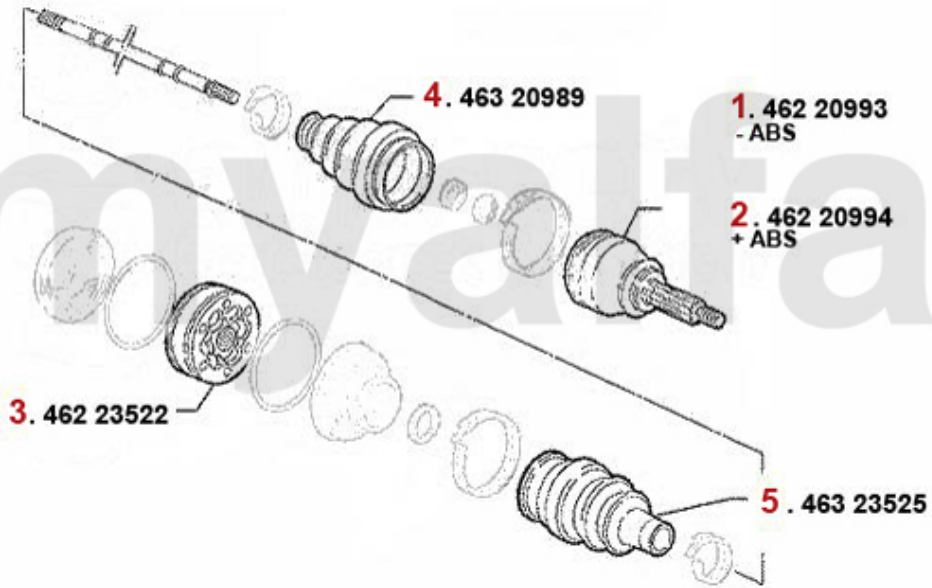

Antriebswelle/Driveshaft 155 TS 16V Bj. 96>

1	46220993	SET OUTER JOINTS 145/6 TS/TD/ JDT Bj. 96> W/O ABS, 155 2.0 TS 16V	SEK1,737.29
2	46220994	OE. 60812760 OUTER JOINT SET	SEK1,807.22
3	46223522	Gelenksatz innen 155,164 diverse	SEK1,184.65
4	46320989	OE. 46429633 DRIVE SHAFT BOOT SET	SEK243.65
5	46323525	OE. 9945301 BOOT	SEK320.65