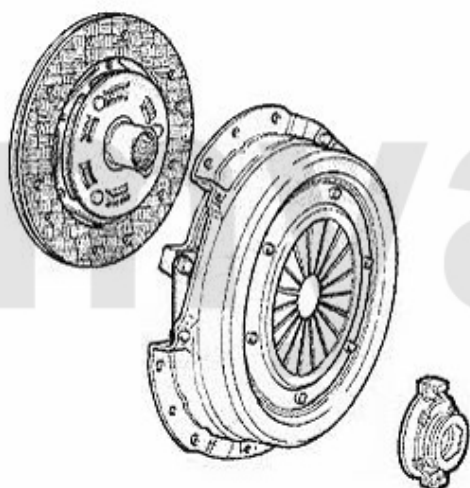

Kupplungs-Kit/Clutch Set 155 2.5 TD

---

1. 431 727001
Ø 235 mm

1 43172701 OE. 71734944 CLUTCH KIT

SEK4,535.60