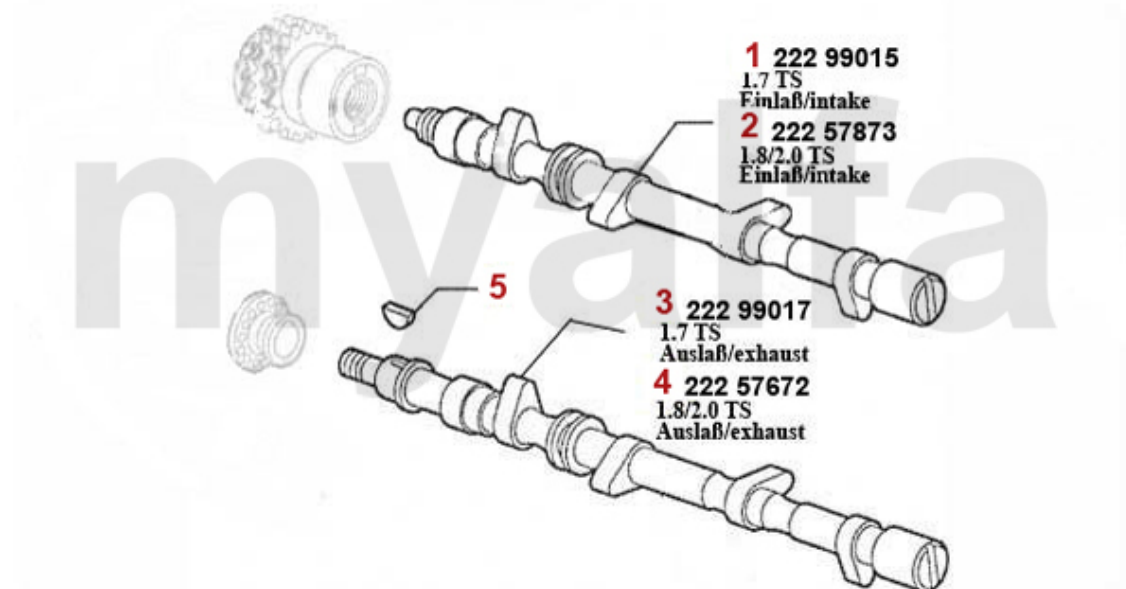

Nockenwelle/Camshaft 155 TS 8V

1	22299015	Nockenwelle (Einlass) 155 1.7 TS Bj. >96	On request
2	22257673	Nockenwelle (Einlass) 155 1.8/2.0 TS Bj. >96,164 Super 2.0 TS	On request
3	22299017	Nockenwelle (Auslass) 155 1.7 TS Bj. >96	On request
4	22257672	Nockenwelle (Auslass) 155 1.8/2.0 TS Bj. >96,164 Super 2.0 TS	SEK2,624.60
5	2281370	WEDGE CAMSHAFT	On request