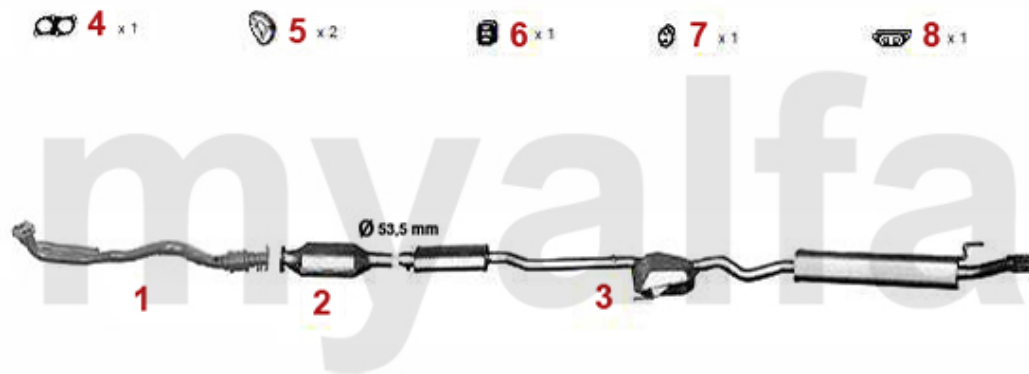

Abgasanlage/Exhaust System 155 TS 16V

155 1.6/1.8/2.0 T.S. 16V

05.1996-97

1	33216201	OE. 60626888 FRONT MUFFLER 145/6, 155 TS 16V	SEK2,110.39
2	32116233	Katalysator 145/6 1.4-2.0 16V TS bj. 97> 155 1.6-2.0 16V TS bj. 96-97	SEK7,535.65
3	36116209	OE. 60620110 REAR SILENCER	SEK3,218.03
4	38094474	OE. 46772217 GASKET	SEK115.44
5	38056625	GASKET CAT 145/6 Bj. 97> 155 TS 16V	SEK83.94
6	38091124	OE.60806013 / 60806020 EXHAUSTRUBBER 145/6 REAR SECTION, 155 MIDDLE SECTION	SEK69.38
7	38091140	OE.60609574 EXHAUST MOUNT RUBBER 145/6 REAR SILENCER 16V TS, 155 2.0 16V TS	SEK57.17
8	38091041	OE. 60586017 EXHAUST RUBBER	SEK45.51