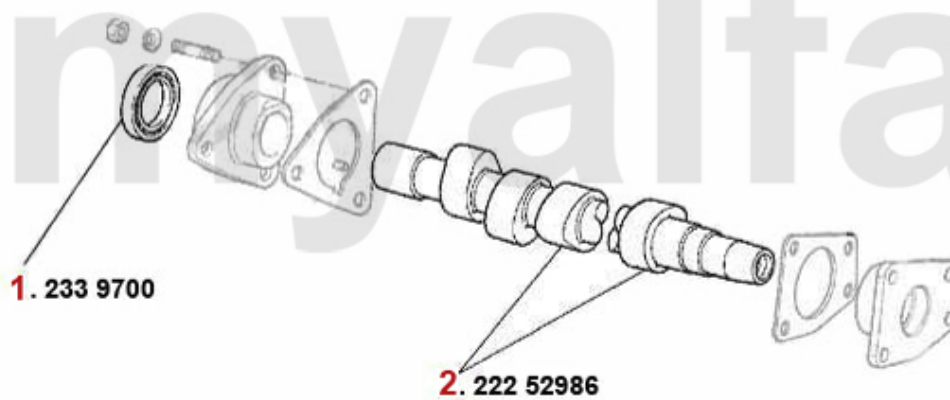

Nockenwelle/Camshaft 155 1.9 TD

1	2339700	Simmerring Nockenwelle 145/6, 155 1.9 TD Bj. 93-99 164 2.0 Turbo
2	22252986	Nockenwelle 145/6,155 1.9 TD

On request
SEK2,740.04