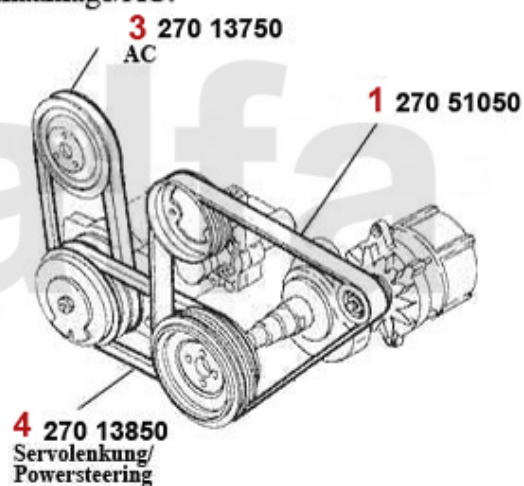

mit/with
Klimaanlage/AC: