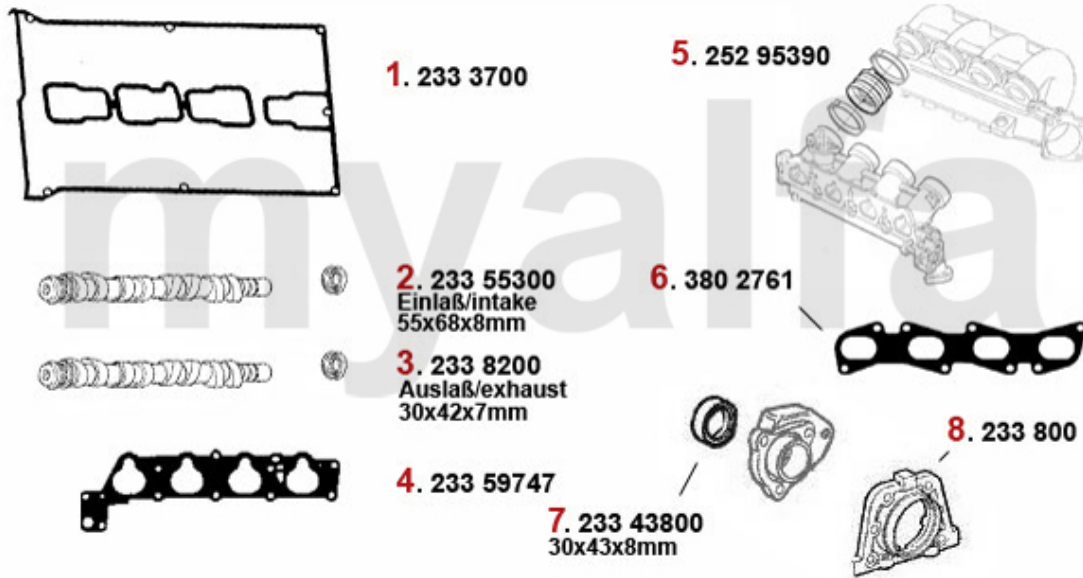

Dichtungen Motor/Gaskets Engine 155 TS 16V

1	2333700	Ventildeckeldichtung 2-teilig für Alu-Ventildeckel 145/6,155,156 166 <i>Diverse 4-Zylinder bj</i>	SEK395.30
2	23355300	SHAFT SEAL CAMSHAFT 145/6,15 5,156 1.6,1.7,1.8,2.0 16V TS	SEK208.68
3	2338200	OE. 71753052 SEALING GASKET	SEK204.10
4	23359747	Ansaugkrümmerdichtung 145/6,147,155 156,166,gtv/spider <i>(916),Nuovo GT # 0165088> TS 16V</i>	SEK293.87
5	25295390	OE. 60595390 INTAKERUBBER	SEK185.37
6	3802761	OE. 55194028 HEATERGASKET	SEK285.69
7	23343800	OILSEAL OE:40005010	SEK145.69
8	233800	Simmerring Kurbelwelle hinten (Schwungscheibe) 147 1.6 TS 16V/1.9 <i>JTD Bj. 03 >,156 1.9/2.4</i>	On request