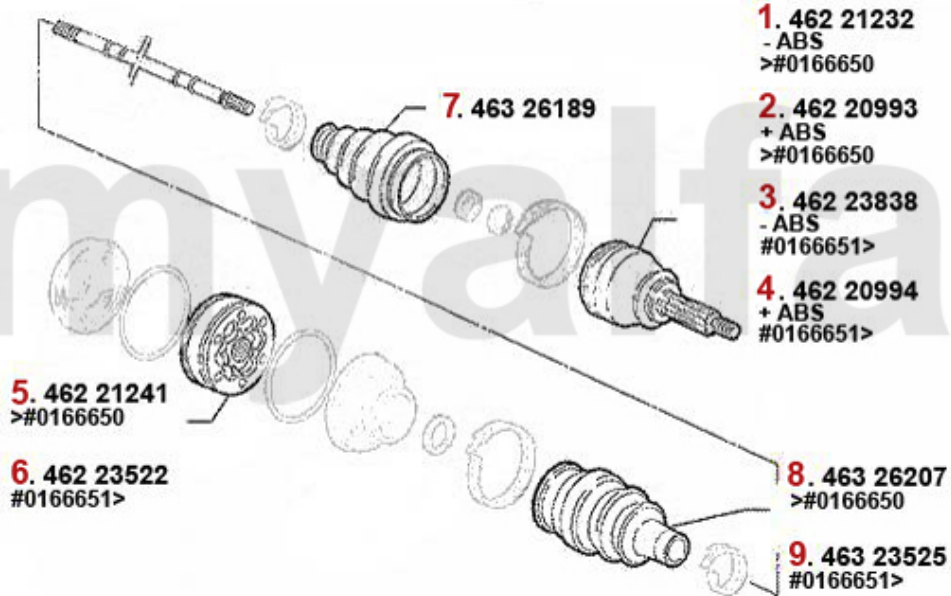

Antriebswelle/Driveshaft 155 2.0 TS 16V Bj. >4.96

- **1. 462 21232**
  - ABS
  >#0166650
- **2. 462 20993**
  + ABS
  >#0166650
- **3. 462 23838**
  - ABS
  #0166651>
- **4. 462 20994**
  + ABS
  #0166651>
- **5. 462 21241**
  >#0166650
- **6. 462 23522**
  #0166651>
- **7. 463 26189**
- **8. 463 26207**
  >#0166650
- **9. 463 23525**
  #0166651>

1	46221232	OUTER JOINT SET 145/6, 155 1.4/1.7/ie/16V/TS WITHOUT ABS OE. 60584659	SEK1,373.49
2	46220993	SET OUTER JOINTS 145/6 TS/TD/ JDT Bj. 96> W/O ABS, 155 2.0 TS 16V	SEK1,737.29
3	46223838	OUTER JOINT SET 145/6, 155, GTV/Spider (916) 2.0 16V TS WITH ABS OE. 60605055	SEK1,902.82
4	46220994	OE. 60812760 OUTER JOINT SET	SEK1,807.22
5	46221241	INNER JOINT SET GTV/SPIDER (916), 155, 145/6 TS 16V, 156 TS 16V, 166 2.0 TS, 147 1.6/2.0 TS	SEK1,340.88
6	46223522	Gelenksatz innen 155,164 diverse	SEK1,184.65
7	46326189	OE. 60812755 BOOT	SEK332.31
8	46326207	INNER CV BOOT GTV/SPIDER (916), 2.0 TS 1995-98, 155, 145/6, 166 6 CYLINDER O.E. 608	SEK262.38
9	46323525	OE. 9945301 BOOT	SEK320.65