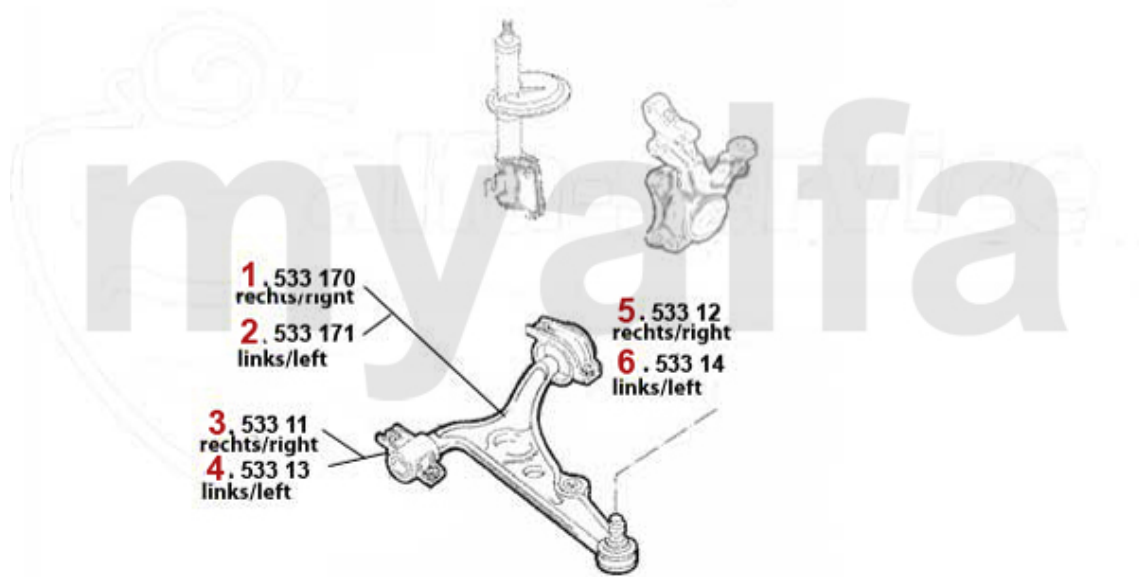

Aufhängung/Attachment 155 vorne/front

1	533170	OE. 60813014 SUSPENSION ARM	SEK792.82
2	533171	OE. 60813013 SUSPENSION ARM	SEK792.82
3	53511	INNER RIGHT WISHBONE STOCK 145/6, 155, GTV&SPIDER (916) MATCHING PART FOR ql170/2	SEK207.57
4	53513	INNER LEFT WISHBONE STOCK 145/6, 155, GTV&SPIDER (916) MATCHING PART FOR ql171/3	SEK207.57
5	53512	OUTER RIGHT WISHBONE STOCK 145/6, 155, GTV&SPIDER (916) MATCHING PART FOR ql170/2	SEK262.38
6	53514	OUTER LEFT WISHBONE STOCK 145/6, 155, GTV&SPIDER (916) MATCHING PART FOR ql171/3	On request