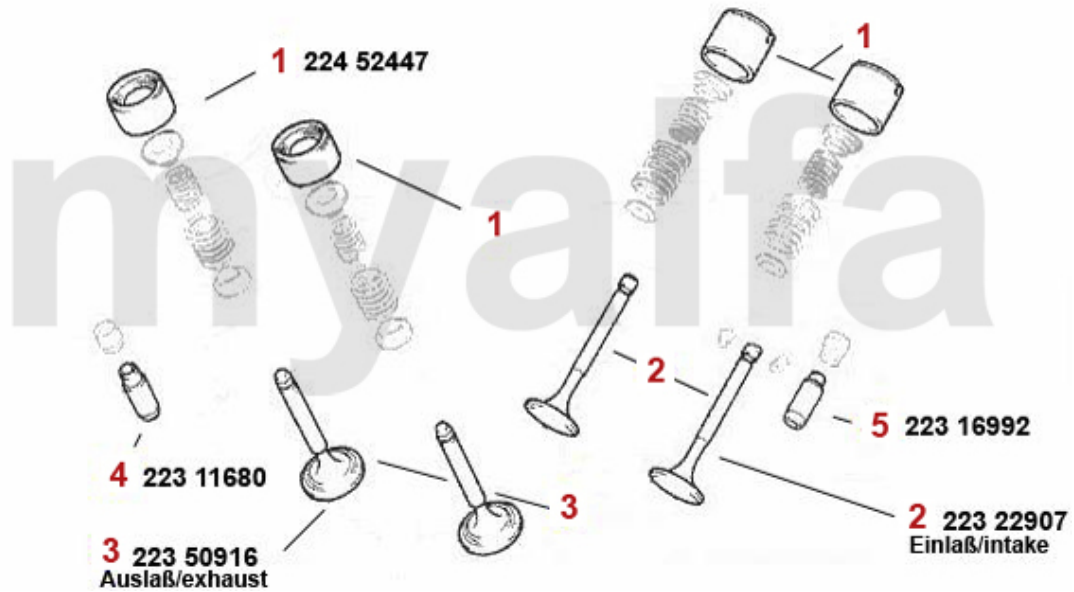

Ventiltrieb 155 Turbo Q4

1	22452447	Hydrostößel 145/6,155,156 166 TD/ JTD	On request
2	22322907	OE. 7722907 VALVE-INTAKE	SEK263.49
3	22350916	OE. 7650916 VALVE-EXHAUST 155	SEK652.96
4	22311680	OE. 7611680 VALVE GUIDE EXHAUST	On request
5	22316992	OE. 7616992 VALVE GUIDE INTAKE 155 Q4	On request