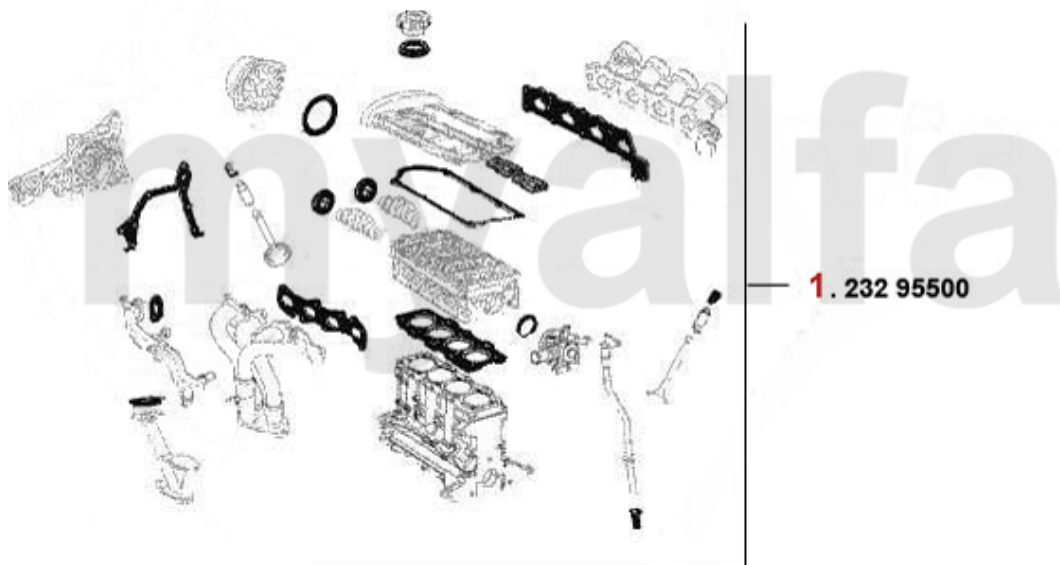

Kopfdichtsatz/Head Set 155 Q4

---

1 23295500 Kopfdichtsatz 155 2.0 16V Turbo Bj. 92-97

SEK1,543.73