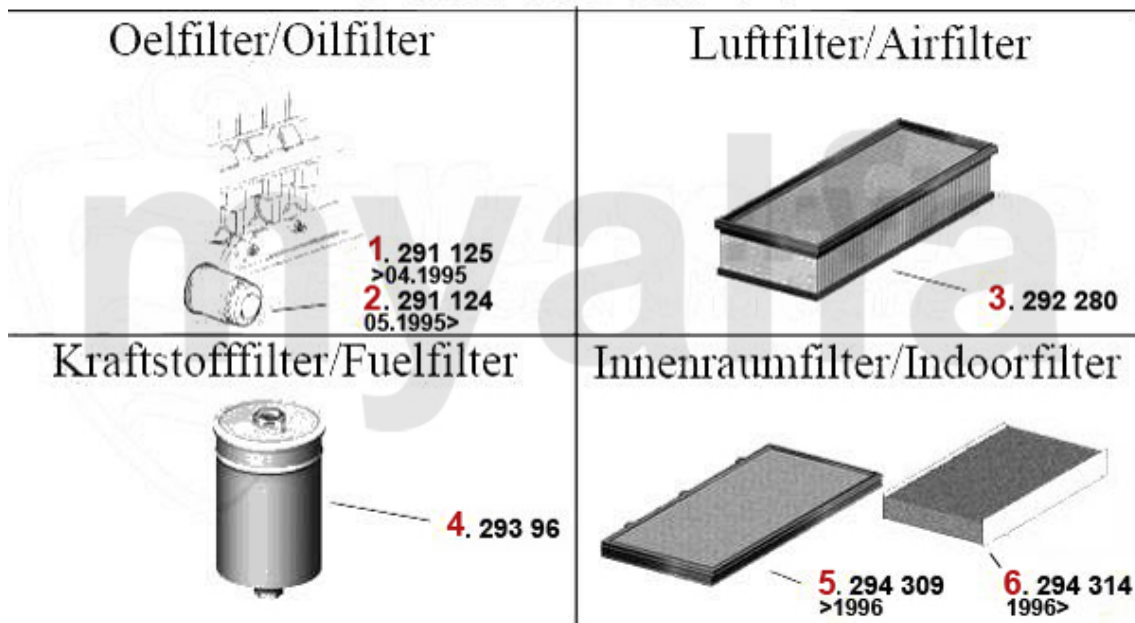

Filter 155 2.5 V6

1	291125	OE. 60507080/60808974 OILFILTER	SEK138.75
2	291124	OE. 46805830 Oilfilter	SEK185.37
3	292280	OE. 71736139 AIR FILTER	SEK204.10
4	29396	OE. 71736105 FUEL FILTER	SEK448.86
5	294309	Innenraumfilter 145/6,155 >96 GTV/Spider (916) Bj. >98,eckig	SEK215.76
6	294314	OE. 46721923 CABIN FILTER	SEK194.81