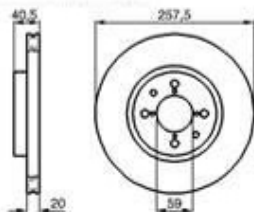

Bremsscheiben/Brakedisks 155

1. 610 516811

1.9 TD
vorne/front

2. 610 519251

1.6/1.7/1.8 TS 8/16V, 2.0 TS 8V
vorne/front
belüftet/ventil.

3. 610 541251

2.0 TS 16V
vorne/front
belüftet/ventil.

4. 610 541951

Q4/V6/2.5 TD
vorne/front
belüftet/ventil.

5. 610 516711

hinten/rear

1	61016811	Bremsscheibe VA 145/6 1.4/1.6 ie Bj. 94-12.96/1.9 TD Bj. 94-99 155 1.9 TD Bj. 93-97	On request
2	61019251	Bremsscheibe VA 145/6 1.4/1.6/1.7 ie 16V TS/1.9 TD/JTD bj. 94-01 155 1.6/1.7/1.8/2.0/16V/T	On request
3	61041251	Bremsscheibe VA 145/6 1.8/2.0 16V TS/QV bj. 96>	On request
4	61041951	Bremsscheibe VA 155 2.0 16V turbo/ 2.5/V6/TD	On request
5	61016711	Bremsscheibe HA 145/6 1.4/1.8 16V TS bj. 01.97>/2.0 16V TS/1.9 JTD alle, 155 alle	On request