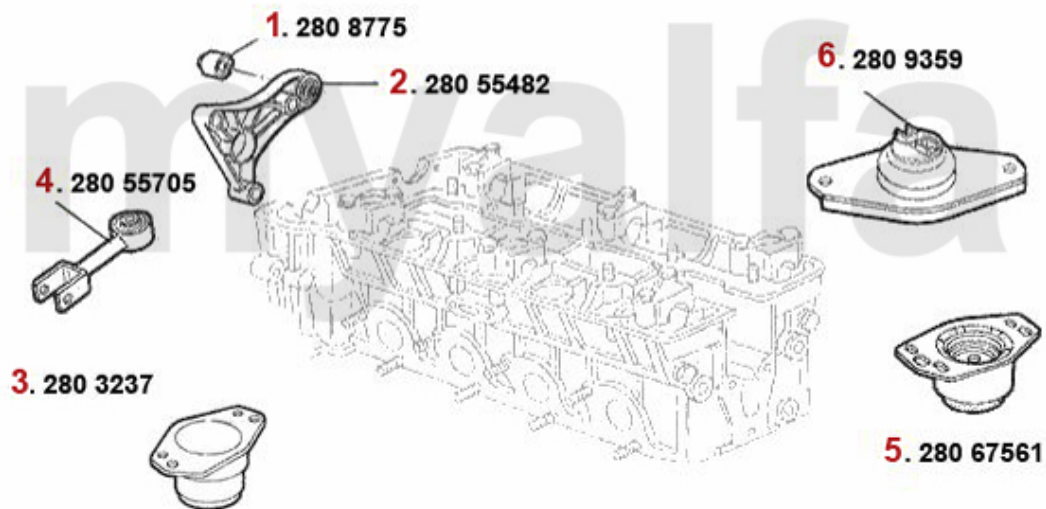

Motorlager/Enginemount 155 TS 8V

1	2808775	Motorlagerbuchse vorne 145/6, 155,164,spider/gtv (916)	SEK234.35
2	28055482	OE. 60555482 ENGINEMOUNT 155	On request
3	2803237	ENGINE MOUNT OE.60805961 145/6,155 all TS 16V & 6-CYLINDER, (916) 4-CYLINDER	On request
4	28055705	OE. 60555705 ENGINEMOUNT 155	SEK454.68
5	28067561	OE. 60567561 ENGINEMOUNT REAR 155 TS 8V/2.5 V6	On request
6	2809359	OE. 7644686 REAR ENGINE MOUNT	SEK571.37