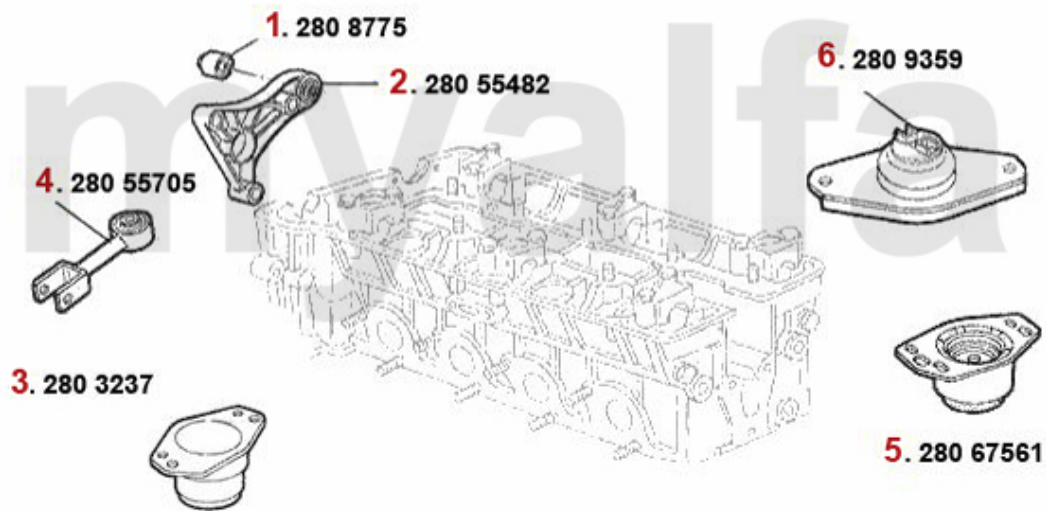

Motorlager/Enginemount 155 TS 8V

1	2808775	Motorlagerbuchse vorne 145/6, 155,164,spider/gtv (916)	SEK234.35
2	28055482	OE. 60555482 ENGINEMOUNT 155	On request
3	2803237	ENGINE MOUNT OE.60805961 145/6,155 all TS 16V & 6-CYLINDER, (916) 4-CYLINDER	On request
4	28055705	OE. 60555705 ENGINEMOUNT 155	SEK454.68
5	28067561	OE. 60567561 ENGINEMOUNT REAR 155 TS 8V/ 2.5 V6	On request
6	2809359	OE. 7644686 REAR ENGINE MOUNT	SEK571.37