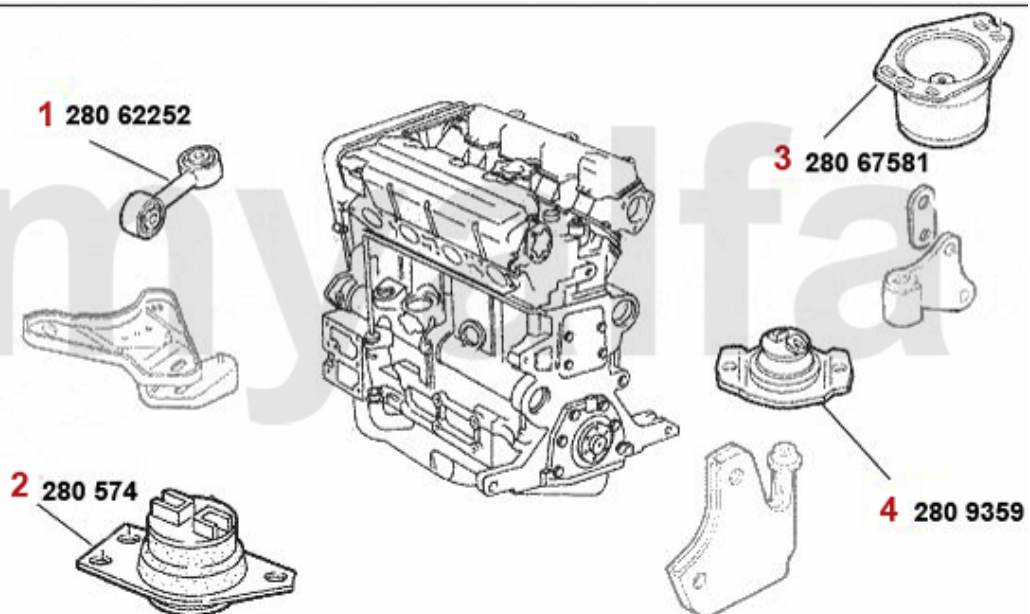

Motorlager/Enginemount 155 2.5 V6

1	28062252	OE. 60562252 ENGINE ROD	On request
2	280574	OE. 60500574 ENGINE MOUNT	On request
3	28067561	OE. 60567561 ENGINEMOUNT REAR 155 TS 8V/2.5 V6	On request
4	2809359	OE. 7644686 REAR ENGINE MOUNT	SEK571.37