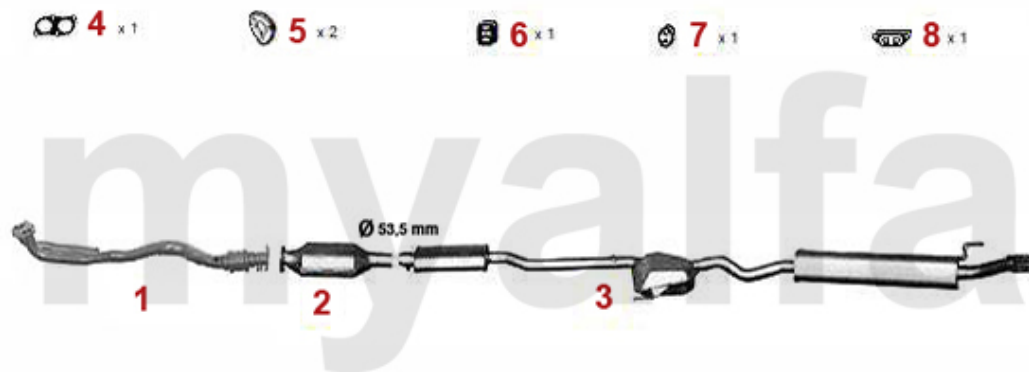

Abgasanlage/Exhaust System 155 TS 16V

155 1.6/1.8/2.0 T.S. 16V

05.1996-97

1	33216201	OE. 60626888 FRONT MUFFLER 145/6, 155 TS 16V	SEK2,110.39
2	32116233	Katalysator 145/6 1.4-2.0 16V TS bj. 97> 155 1.6-2.0 16V TS bj. 96-97	SEK7,535.65
3	36116209	OE. 60620110 REAR SILENCER	SEK3,218.03
4	38094474	OE. 46772217 GASKET	SEK115.44
5	38056625	GASKET CAT 145/6 Bj. 97> 155 TS 16V	SEK83.94
6	38091124	OE.60806013 / 60806020 EXHAUSTRUBBER 145/6 REAR SECTION, 155 MIDDLE SECTION	SEK69.38
7	38091140	OE.60609574 EXHAUST MOUNT RUBBER 145/6 REAR SILENCER 16V TS, 155 2.0 16V TS	SEK57.17
8	38091041	OE. 60586017 EXHAUST RUBBER	SEK45.51