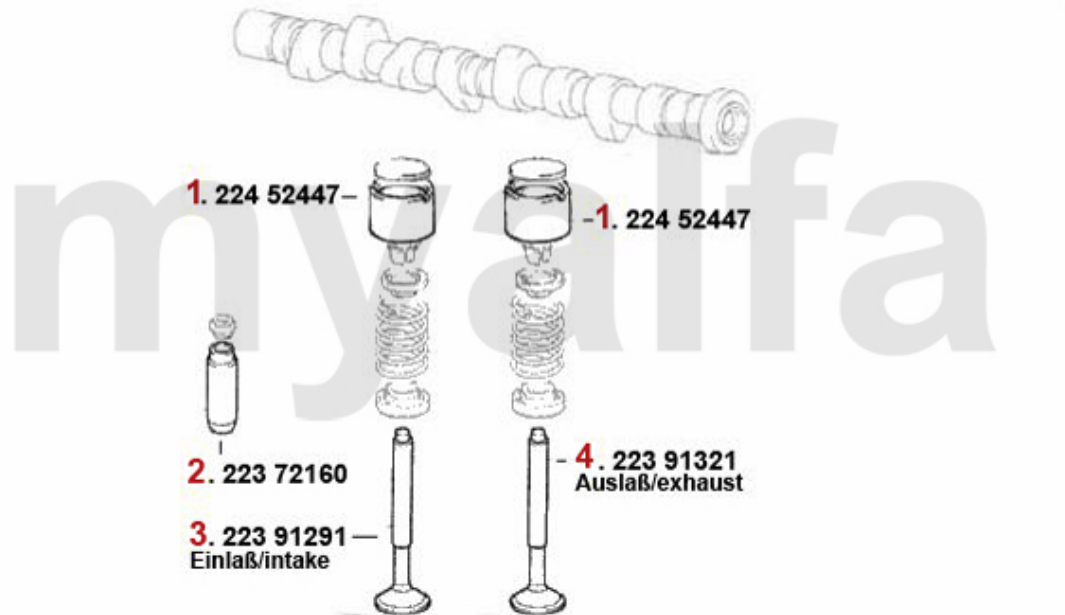

Ventiltrieb 155 1.9 TD

1	22452447	Hydrostößel 145/6,155,156 166 TD/ JTD	On request
2	22372160	Ventilführung Einlass/Auslass 145/6, 155 1.9 TD + 0.05	SEK74.65
3	22391291	OE: 7547458	SEK327.59