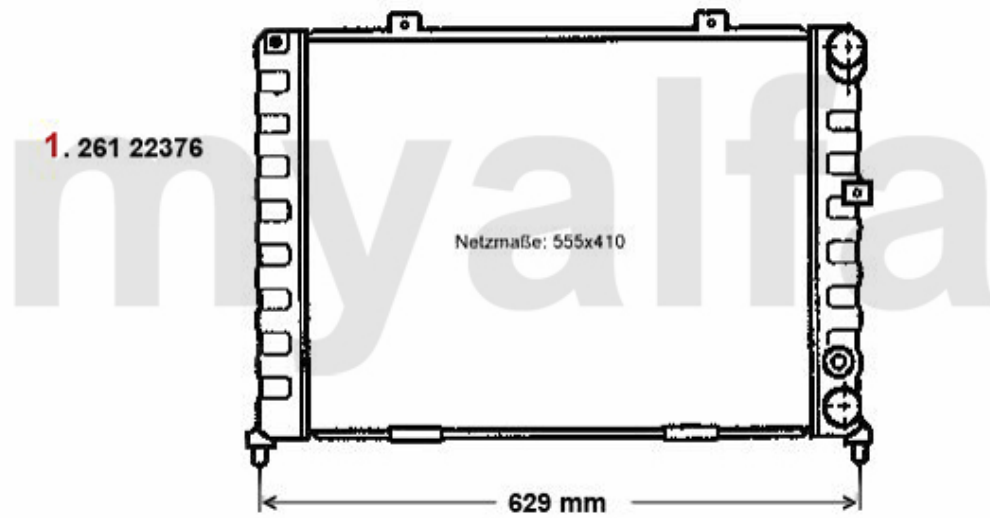

Kühler/Radiator 155 2.5 TD

---

1 26122376 OE. 71735375 RADIATOR 155 2.5

On request