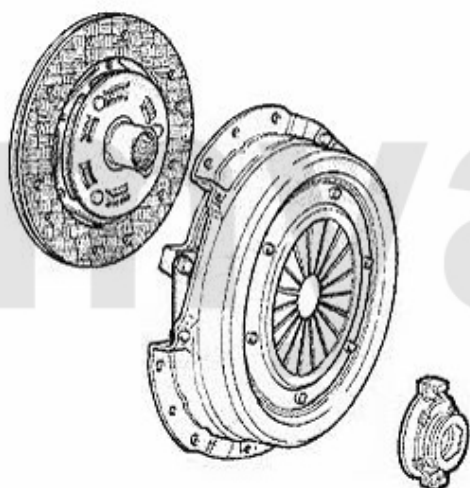

# Kupplungs-Kit/Clutch Set 155 2.5 TD

---

**1. 431 727001**  
Ø 235 mm

**1 43172701 OE. 71734944 CLUTCH KIT**

**SEK4,535.60**