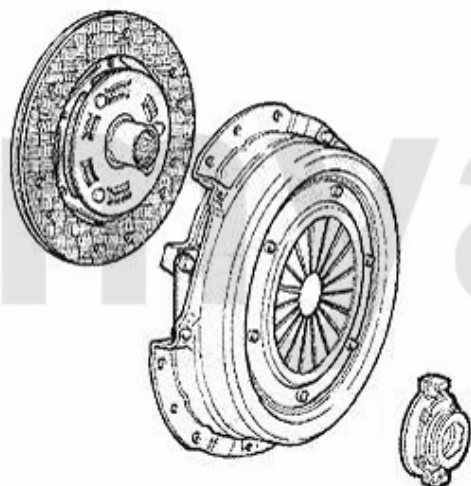

Kupplungs-Kit/Clutch Set 155 TS 8V

---

1. 431 576001
Ø 215 mm
1.7/1.8/2.0 TS 8V

1 43176001 Kupplungs-Kit 145/6 1.4/1.6/1.8 TS, gtv/spider (916)/155 1.6/1.8 TS 16V
,2.0 TS 8V Bj. 92-

SEK2,413.56