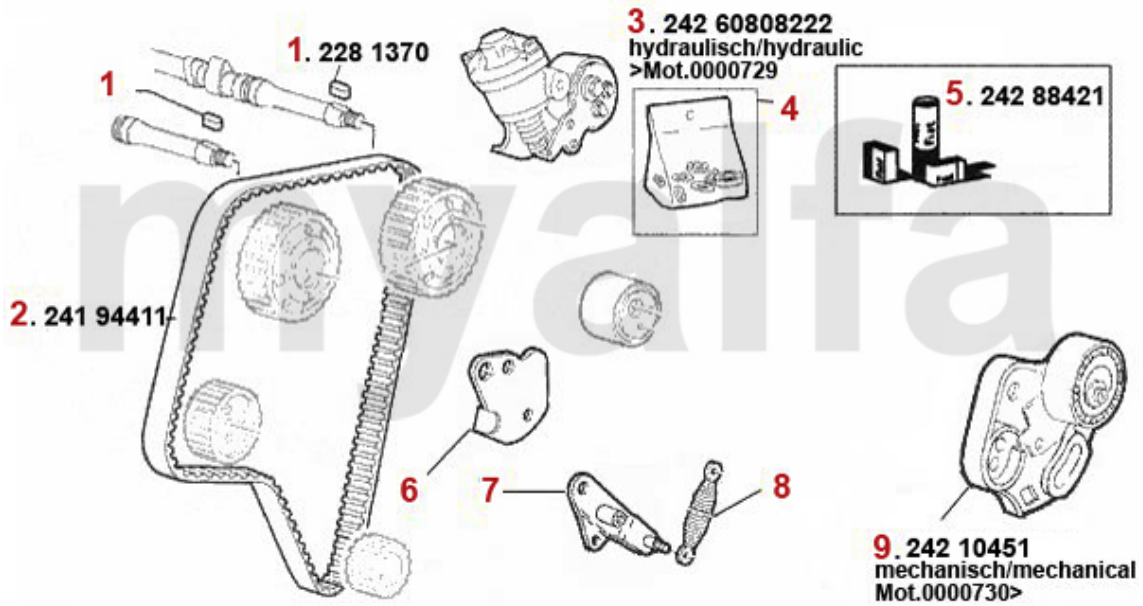

Zahnriemen 155 2.5 V6

1	2281370	WEDGE CAMSHAFT	On request
2	24194411	OE. 60500466 TIMINGBELT V6 12V 1992>	SEK378.93
3	24208222	Belttensioner hydraulic 75, 155, RZ, SZ, 164, GTV6	On request
4	27177065	OE. 60777065 GASKET SET FOR HYDRAULIC BELTSTRETCHER 6-CYL.	SEK454.68
5	24288421	ALTERING KIT TIMING BELT TENSIONER HYDRAULIC TO	SEK2,203.63
6	2717320	Halteplatte zu Riemenspanner # SR60808222	SEK54.81
7	24213023	OE. 60513023/60507460 BRACKET FOR CHAIN TENSIONER 75, 155, 164/Super, RZ/SZ, GTV6 6-CYL.	SEK389.47
8	2717469	OE.60507469 SPRING	On request
9	24210451	OE. 60588421 BELT TENSIONER MECHANIC.	SEK1,416.64