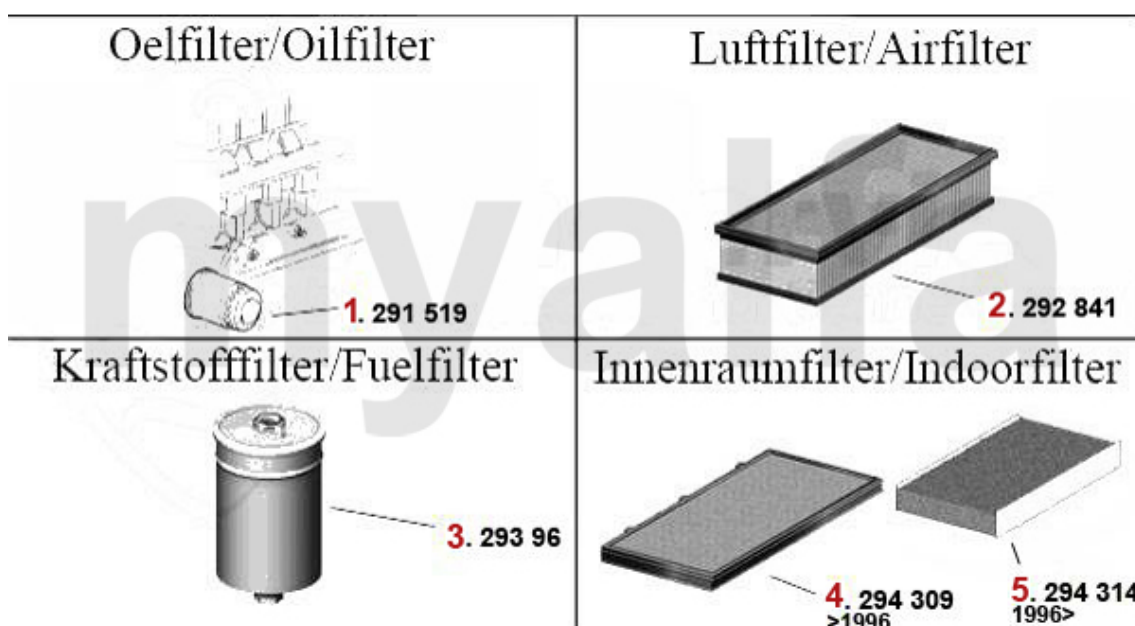

Filter 155 TS 16V

1	291519	OE. 46808398/71736159 OILFILTER	SEK103.79
2	292841	OE. 46520658 AIR FILTER	SEK220.34
4	294309	Innenraumfilter 145/6,155 >96 GTV/Spider (916) Bj. >98,eckig	SEK215.76
5	294314	OE. 46721923 CABIN FILTER	SEK194.81