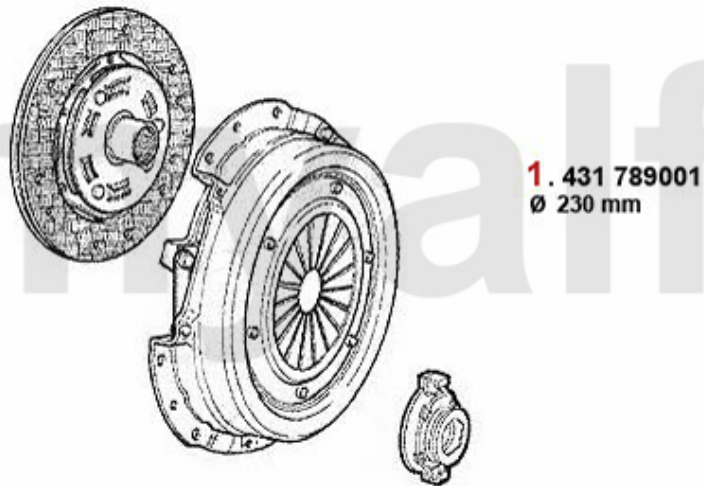

Kupplungs-Kit/Clutch Set 155 2.0 TS 16V Bj. >96

---

1 43189001 OE. 71734766 CLUTCH KIT 2.0 TS 16V 230 mm

SEK3,136.44