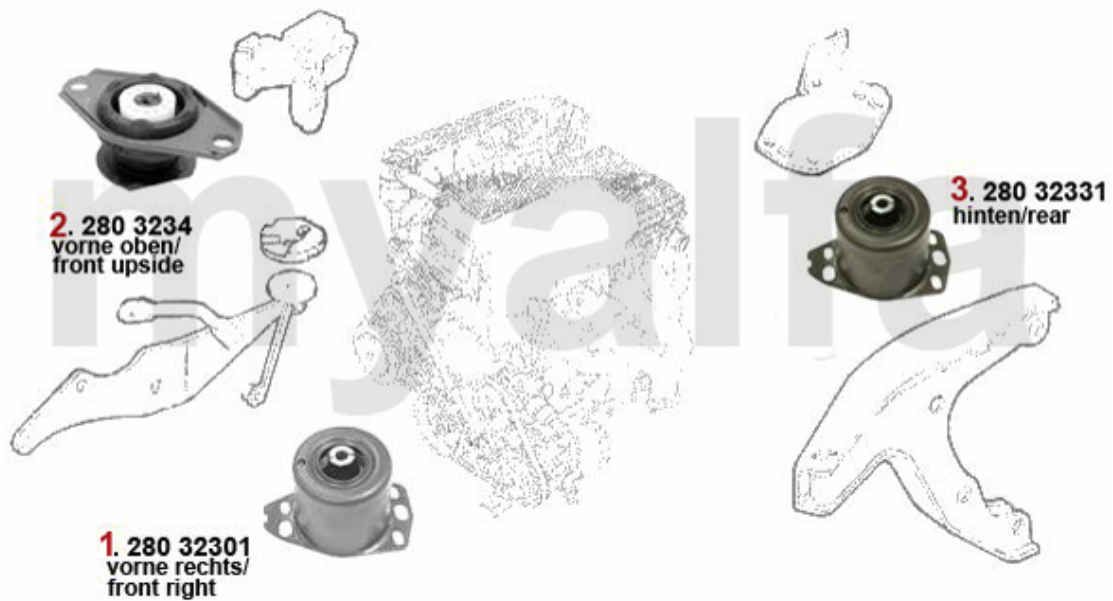

Motorlager/Enginemount 155 1.9 TD

- **1 28032301** Motorlager vorne 145/6 alle 155 nur diesel
- **2 2803234** OE. 7652240/60808861 ENGINE MOUNT
- **3 28032331** Motorlager hinten 145/6 alle 155 nur diesel

SEK717.06

SEK926.99

SEK831.39