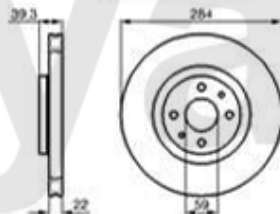

3. 610 541251

2.0 TS 16V
vorne/front
belüftet/ventil.