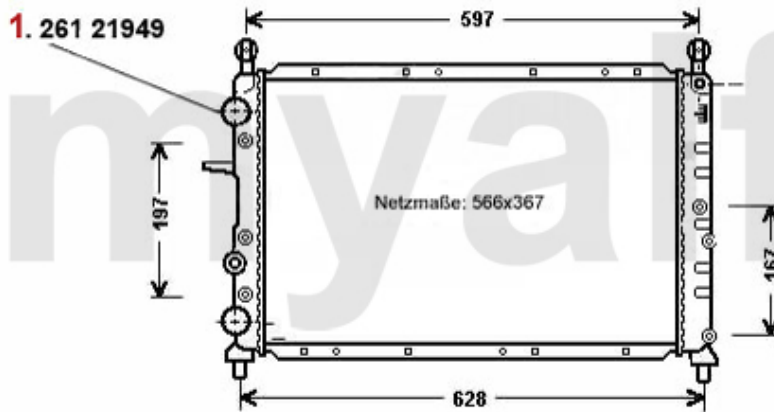

Kühler/Radiator 155 1.9 TD

1 26121949 Motorkühler 145/6 2.0 16V Bj. >5.96 1.9 TD Bj. 12.94-02.99, 155 1.9 TD

SEK2,320.32

Thermostat 155 1.9 TD

1. 263 568880
>Mot.1761923
- AC, >1996

2. 263 625480
Mot.1761924>
- AC, >1996

3. 263 657488
>Mot.1761923
+ AC, >1996

4. 263 625580
Mot.1761924>
+ AC, >1996

5. 263 597580
- AC, 1996>

6. 263 653780
+ AC, 1996>

1	26368880	Thermostat 1.9 TD 145/6,155 (ohne Klima) Gehäusethermostat	SEK460.51
2	26325480	Thermostat 1.9 TD Mot # 1761923 > 1 45/6,155 (ohne Klima),Gehäusethermostat	SEK624.93
3	26357488	Thermostat 145/6,155 1.9 TD mit Klima,Gehäusethermostat	SEK542.24
4	26325580	THERMOSTAT 1.9 TD FROM MOTOR #176123 ON, 145/6,155 (WITH A/C), CASE THERMOSTAT	On request
5	26397580	THERMOSTAT 1.9 TD 145/6 1996 ,155 FROM 1996 ON (no A/C), HOUSING THERMOSTAT	SEK496.73
6	26353780	THERMOSTAT 145/6,155, 1.9 TD, HOUSING THERMOSTAT (WITH A/C) OE. 60812437	On request