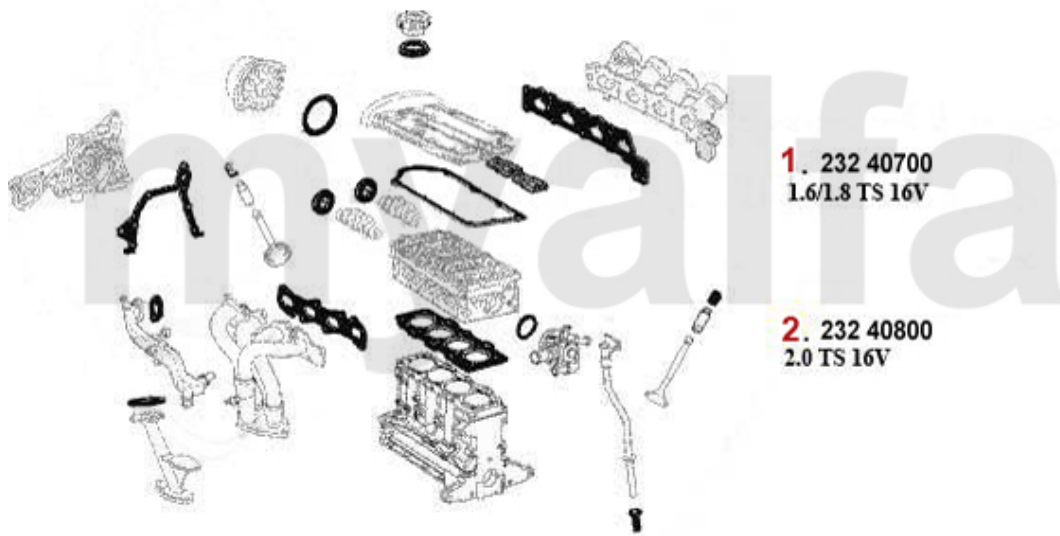

Kopfdichtsatz/Head Set 155 TS 16V

1	23240700	Kopfdichtsatz 145/6,155,156,1661.6-2.0 TS 16V Bj. >98 Alu-Ventildeckel	SEK1,504.05
2	23240800	HEAD GASKET SET 145/6,155,GTV/SPIDER (916) 2.0 TS 110KW FROM 95-01 ALUMINIUM VALVE COVER	SEK1,970.53