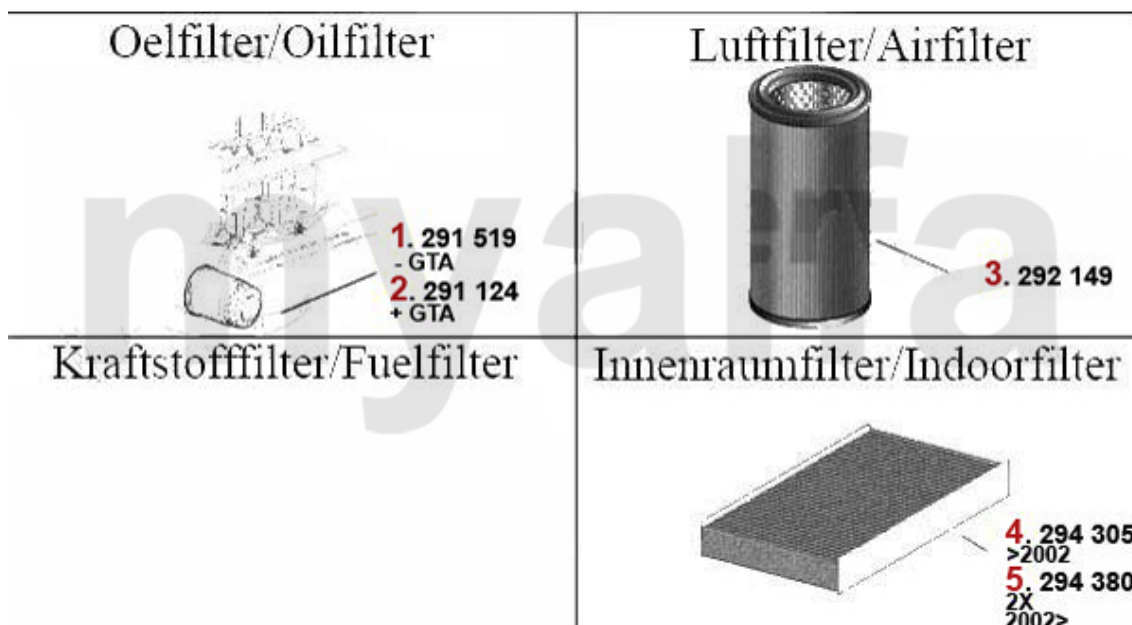

Filter 156 V6 24V/GTA

1	291519	OE. 46808398/71736159 OILFILTER	SEK103.79
2	291124	OE. 46805830 Oilfilter	SEK185.37
3	292149	OE. 7786626 AIR FILTER ELEMENT	SEK332.31
4	294305	Innenraumfilter 156 Bj. >02 eckig	SEK234.35
5	294380	OE. 71772198 INDOOR FILTER	SEK215.76