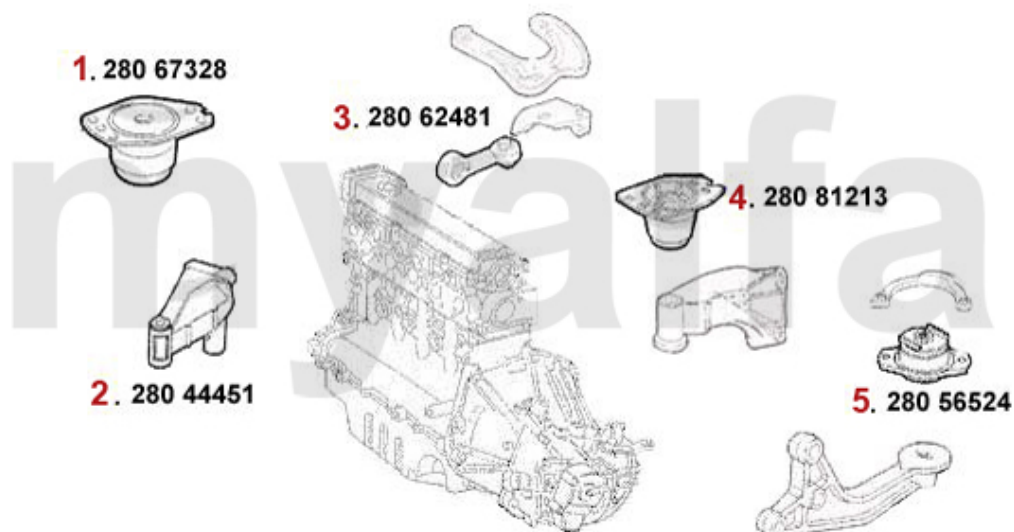

Motorlager/Enginemount 156 1.9 JTD 8V

1	28067328	OE. 46467328 ENGINE MOUNT FL 145/6,147, 156,Nuovo GT JTD	SEK1,304.67
2	28044451	OE. 46744451 ENGINE MOUNT 147,156,Nuovo GT 1.9 JTD 8/16V	SEK1,270.95
3	28062481	OE. 60662481 ENGINE MOUNT 145/6,147,156, Nuovo GT 1.9	SEK2,273.70
4	28081213	OE. 46781213 ENGINE MOUNT RL 145/6,147, 156,Nuovo GT JTD	SEK777.69
5	28056524	OE. 60656524 ENGINEMOUNT 145/6 1999>, 147,156,Nuovo GT	SEK658.79