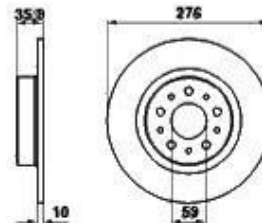

1	61018751	OE. 71739568 FRONT BRAKE DISK 147, 156, 164, gtv/spider (916)	SEK874.40
2	61001651	OE. 60652186 / 60670801 FRONT BRAKE DISC 147/156 GTA, gtv/spider 3.0/3.2 V6 24V	SEK1,017.87
3	61033051	OE.51733051 FRONT BRAKE DISC GTA 147 2003>,156 2002>	SEK1,853.84
4	61069908	OE. 46469908 RAER BRAKE DISC	SEK804.47