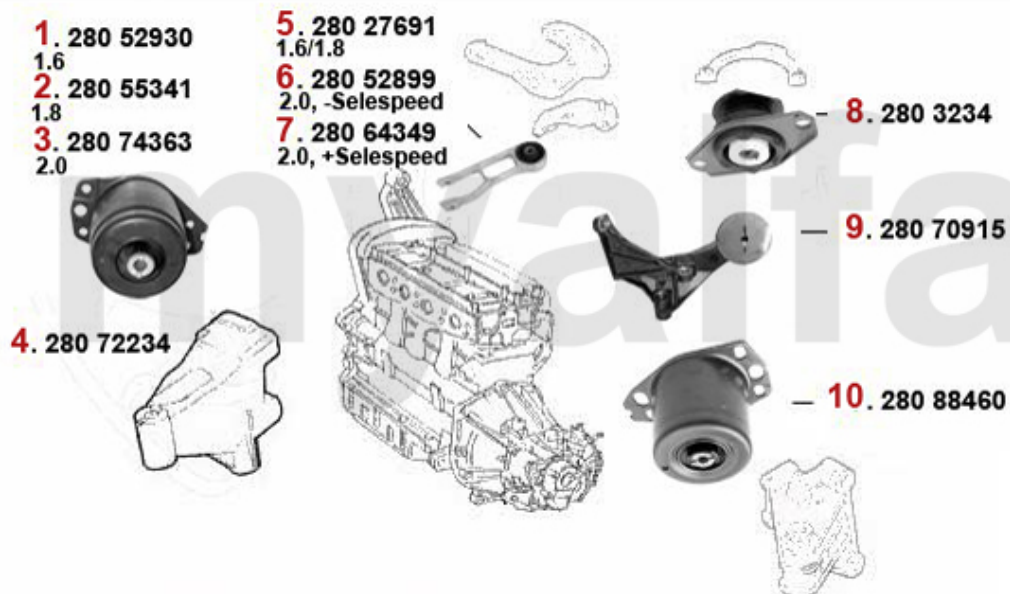

SEK907.15

Motorlager/Enginemount 156 TS 16V

2	28055341	OE. 60655341 ENGINE MOUNT FL 156, gtv/spider (916) 1.8 TS	On request
3	28074363	OE. 60674363 ENGINE MOUNT FL 147,156/SW, Nuovo GT 2.0	On request
4	28072234	OE. 60672234 ENGINEMOUNT FR. 156 2002>, gtv/spider (916) 1998>, Nuovo GT TS 16V	SEK839.44
5	28027691	OE. 60627691 ENGINEMOUNT RR 145/6,155, 156,gtv/spider (916),Nuovo GT TS 16V	SEK418.61
6	28052899	OE. 60652899 ENGINE MOUNT 145/6 2.0 TS, 147 all,156, gtv/spider (916) 1998>, Nuovo	SEK460.51
7	28064349	OE. 60664349 ENGINEROD 147, 156/SW,Nouvo GT 2.0 TS/JTS	On request
8	2803234	OE. 7652240/60808861 ENGINE MOUNT	SEK926.99
9	28070915	OE. 7770915 SUPPORT	SEK3,719.47
10	28088460	OE. 7782435 ENGINEMOUNT	SEK2,320.32