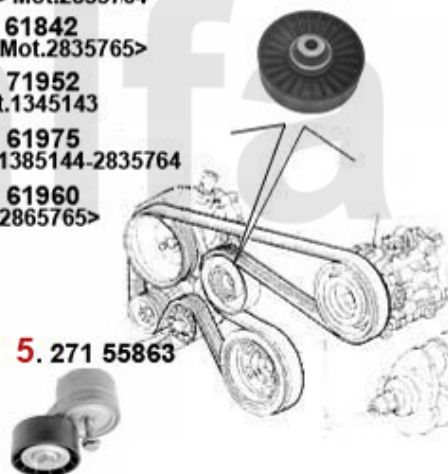

6. 242 55849
  1.6/1.8
7. 242 55848
  2.0

8. 270 61855
  1.6/1.8, >Mot.2835764
9. 270 61842
  1.6/1.8, Mot.2835765>
10. 270 71952
  2.0, >Mot.1345143
11. 270 61975
  2.0, Mot.1385144-2835764
12. 270 61960
  2.0, Mot.2865765>

5. 271 55863

1	27061045	Keilrippenriemen 6PK1045 145/6 Bj. 97>,155,156,gtv&spider(916) 1.4/1.6/1.8 TS 16V ohne K	SEK234.35
2	27071083	Keilrippenriemen 7PK1083 145/6,155 156,166,gtv/spider (916) bis Motor # 1385143, Servopump	SEK426.80
3	27061082	Keilrippemriemen 6PK1082 145/6 2.0 TS 16V,147 2.0 TS/JTS,156/166 2.0 T S,gtv/spider (916)	SEK293.87
4	27061062	OE. 60676136 POLY-V BELT	SEK262.38
5	27155863	OE. 60814110 TENSIONER	SEK577.20
6	24255849	Umlenkrolle Keilrippenriemen 145/6/7,155/6,gtv/spider (916) 1.4/1.6/1.8 TS (mit Klima)	SEK460.51
7	24255848	OE. 60602136 IDLE PULLEY	SEK578.31
8	27061855	Keilrippenriemen 6PK1855 145/6 1.4/ 1.8 TS 16V Bj. 97>,1.6 TS,1.6/1.8 T S 16V,gtv/spider 1	SEK335.78
9	27061842	Keilrippenriemen 6PK1842 145/6 1.8 TS mit Klima,155 1.6/1.8 TS mit Kli ma,Nuovo GT,Generat	SEK359.09
10	27071952	OE. 60617859/60652358 V-BELT	SEK626.18
11	27061975	OE: 71753673 BELT	SEK329.95
12	27061960	OE. 60653030 V-BELT	SEK477.99