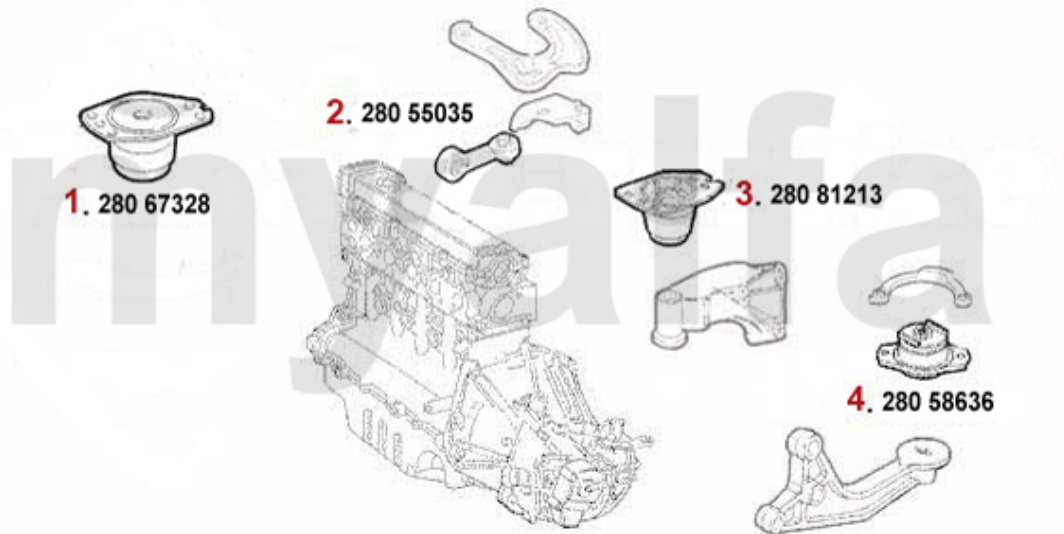

Motorlager/Enginemount 156 2.4 JTD 20V

1	28067328	OE. 46467328 ENGINE MOUNT FL 145/6,147, 156,Nuovo GT JTD	SEK1,304.67
2	28055035	OE. 60655035 ENGINE ROD 156 2.4 JTD 10/20V	SEK687.92
3	28081213	OE. 46781213 ENGINE MOUNT RL 145/6,147, 156,Nuovo GT JTD	SEK777.69
4	28058636	OE. 46858636 ENGINEMOUNT REAR 156 2.4 JTD 20V	On request