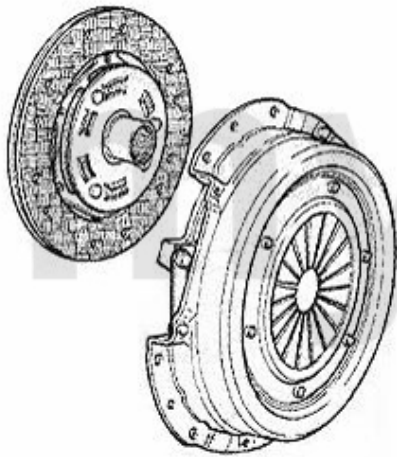

Kupplungs-Kit/Clutch Set 156 2.0 TS

---

1. 431 951301
Ø 230 mm

2. 435 186498

1 43151301 OE. 55190114 CLUTCH KIT 147, 156/SW 2.0 TS

SEK3,369.68