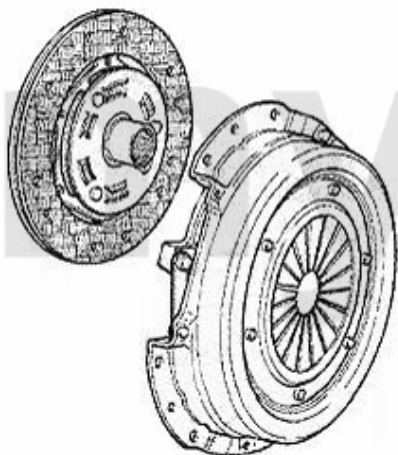

Kupplungs-Kit/Clutch Set 156 1.6/1.8 TS

---

1. 431 853201
Ø 215 mm

1 43153201 CLUTCH KIT 147,156 1.6/1.8 16V TS FROM 09.97 ON, NUOVO GT 1,8 TS

SEK2,471.83