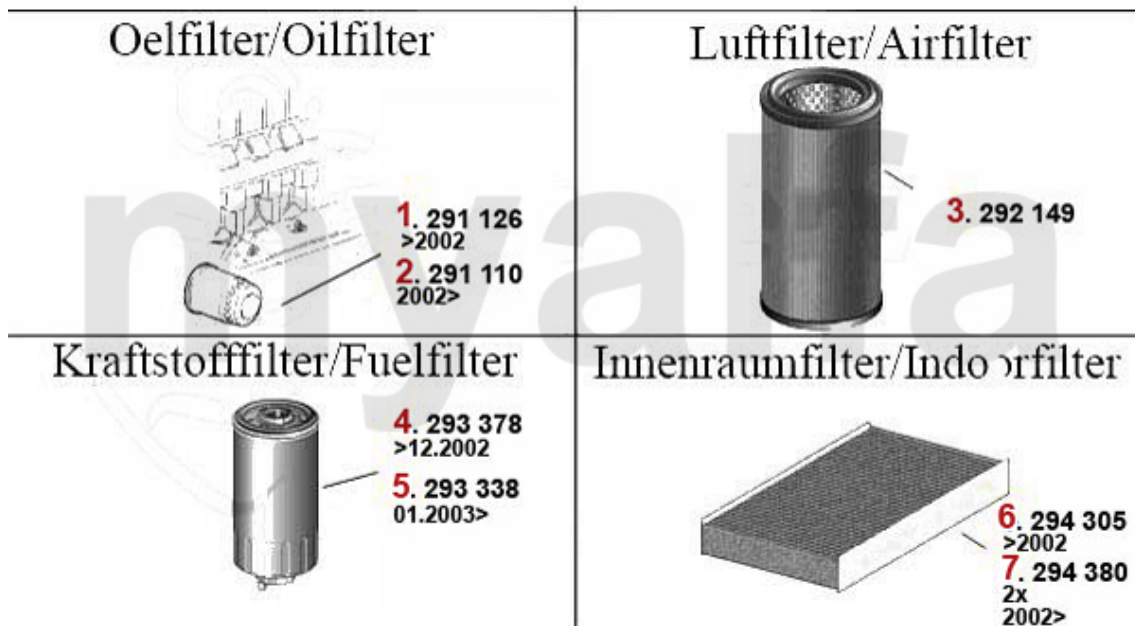

Filter 156 2.4 JTD

1	291126	Ölfilter 145/6,147,156,166 JTD Anschraubpatrone	SEK107.25
2	291110	Ölfilter 147,156,Nuovo GT 1.9 JTD, 166 2.4 JTD Anschraubpatrone	SEK121.27
3	292149	OE. 7786626 AIR FILTER ELEMENT	SEK332.31
4	293378	OE.60816460 FUEL FILTER 147,156,166 1.9 JTD 8V (CF3)/ 2.4 JTD 110kw	SEK384.75
5	293338	Kraftstofffilter 147,156,166 Nuovo G T JTD (CF3),Bj 01>	SEK334.67
6	294305	Innenraumfilter 156 Bj. >02 eckig	SEK234.35
7	294380	OE. 71772198 INDOOR FILTER	SEK215.76