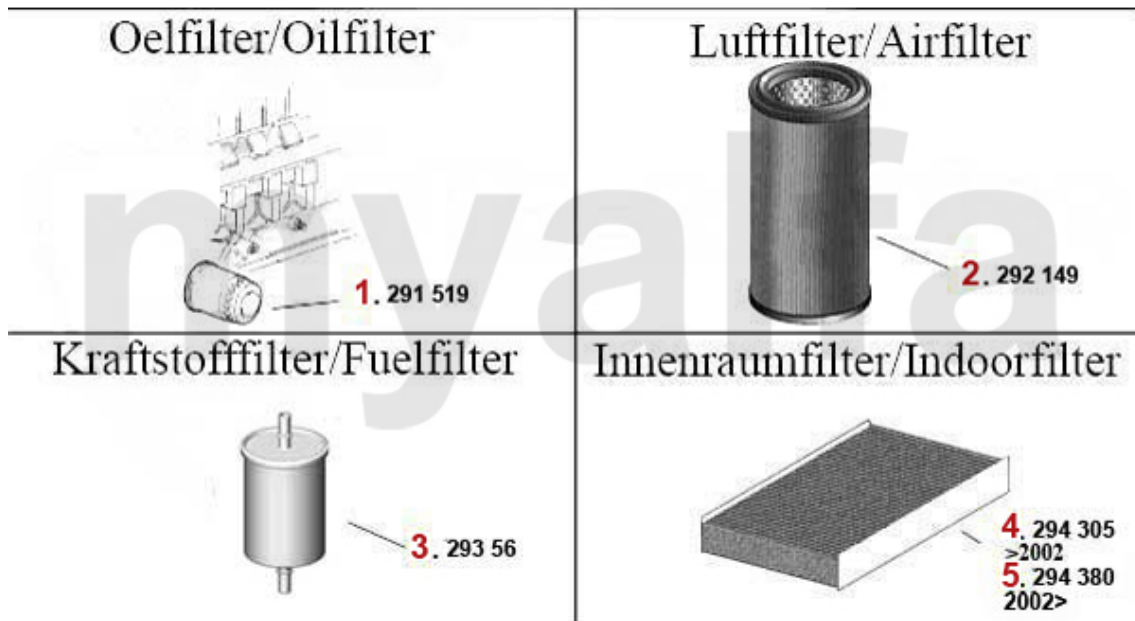

Filter 156 TS

1	291519	OE. 46808398/71736159 OILFILTER	SEK103.79
2	292149	OE. 7786626 AIR FILTER ELEMENT	SEK332.31
3	29356	OE. 60811904 FUEL FILTER	SEK138.75
4	294305	Innenraumfilter 156 Bj. >02 eckig	SEK234.35
5	294380	OE. 71772198 INDOOR FILTER	SEK215.76