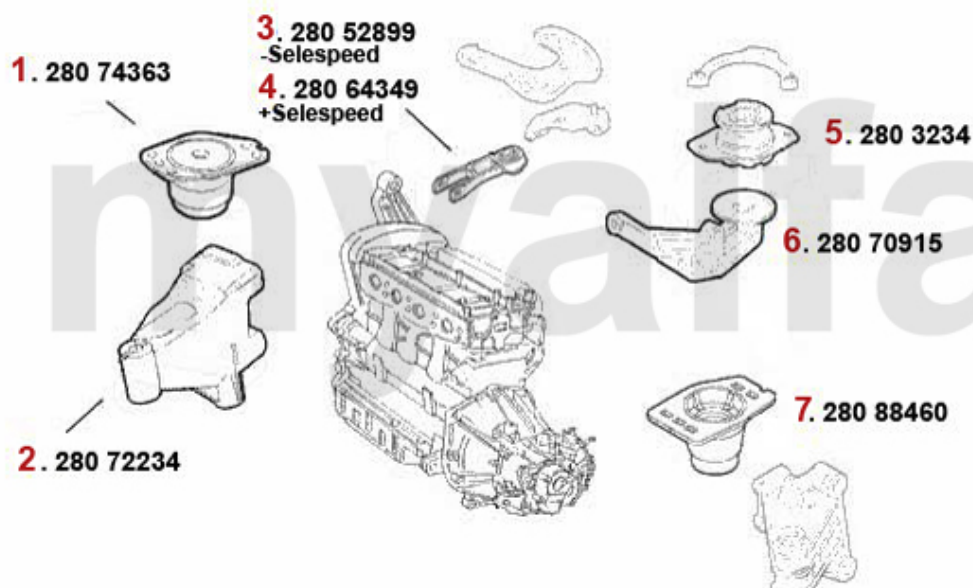

Motorlager/Enginemount 156 JTS

1	28074363	OE. 60674363 ENGINE MOUNT FL 147,156/SW, Nuovo GT 2.0	On request
2	28072234	OE. 60672234 ENGINEMOUNT FR. 156 2002>, gtv/spider (916) 1998>, Nuovo GT TS 16V	SEK839.44
3	28052899	OE. 60652899 ENGINE MOUNT 145/6 2.0 TS, 147 all,156, gtv/spider (916) 1998>, Nuovo	SEK460.51
4	28064349	OE. 60664349 ENGINEROD 147, 156/SW,Nouvo GT 2.0 TS/JTS	On request
5	2803234	OE. 7652240/60808861 ENGINE MOUNT	SEK926.99
6	28070915	OE. 7770915 SUPPORT	SEK3,719.47
7	28088460	OE. 7782435 ENGINEMOUNT	SEK2,320.32