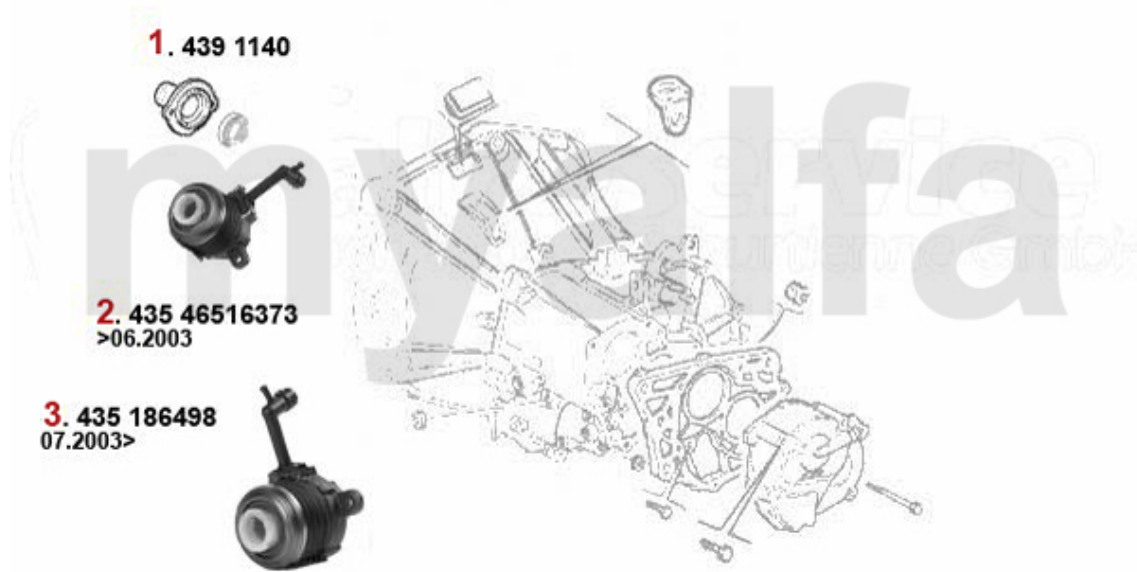

Kupplungs-Kit/Clutch Set 156 2.0 JTS

1. 431 951301
Ø 230 mm

2. 435 186498

1 43151301 OE. 55190114 CLUTCH KIT 147, 156/SW 2.0 TS

SEK3,369.68

Ausrücker/Sleeve Bearing 156 2.0 JTS

1	4391140	OE. 46411139 MOUNT	SEK571.37
2	43516373	OE. 55184041 SLEEVE BEARING	SEK1,504.05
2	43586498	OE. 55186498 SLEEVE T/OBEARING 147,Nuovo GT	SEK849.98