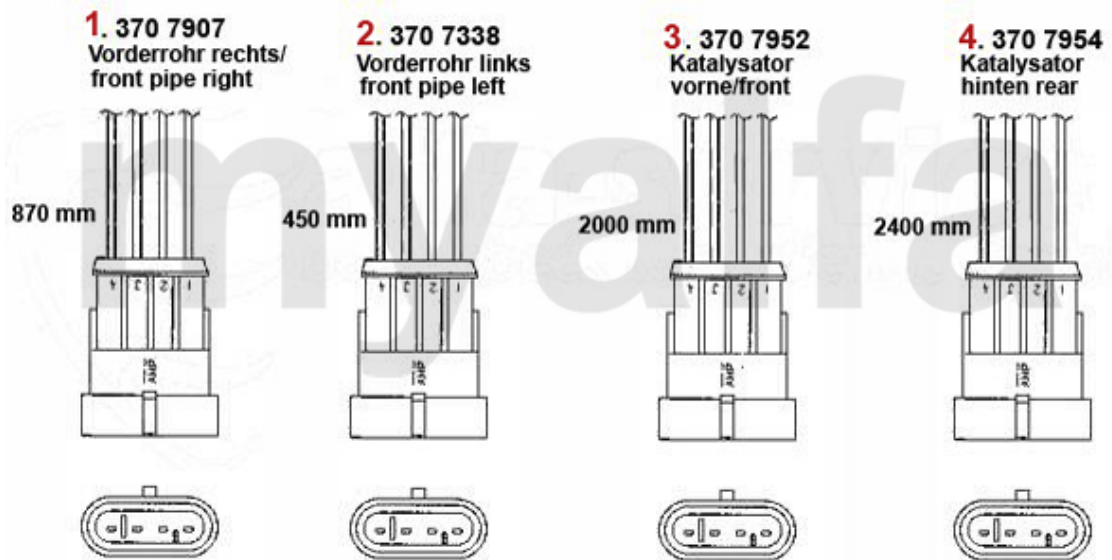

Lambda-Sonde/Lambda Probe 156 2.5 V6 24V/GTA CF3 Bj. 02>

1	3707907	OE. 46764207 LAMBDA PROBE	SEK1,620.74
2	3707338	OE: 46762182 LAMBDA PROBE	On request
3	3707952	OE: 46805749 LAMDA PROBE	On request
4	3707954	OE. 46805750 LAMBDA PROBE	On request