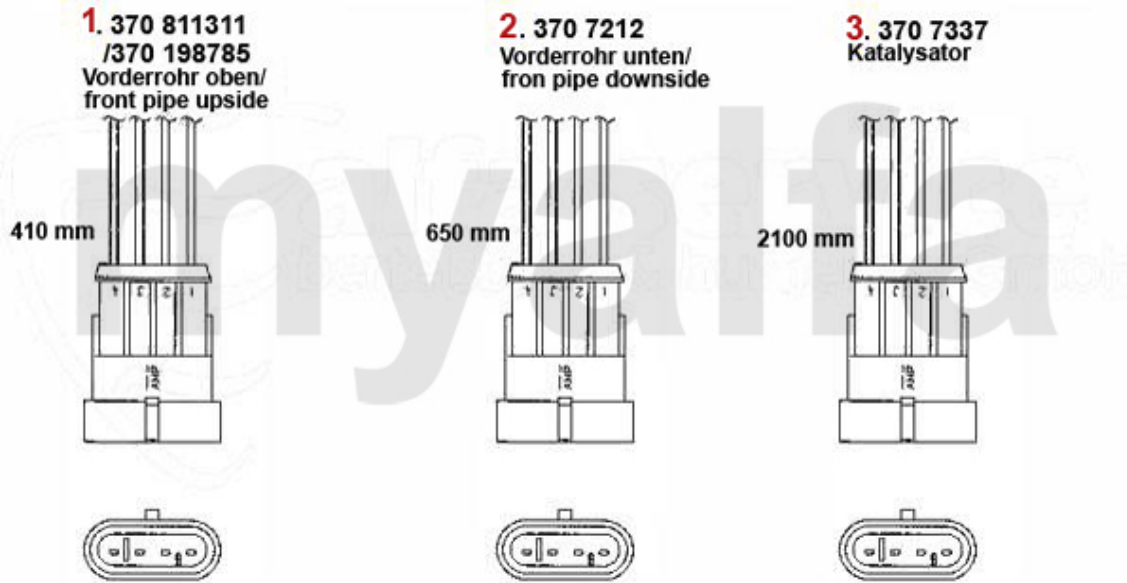

Lambda-Sonde/Lambda Probe 156 2.0 JTS

1	37011311	OE. 46811311 LAMBDA PROBE 156, 166, gtv/spider (916), Nuovo GT 2.0 TS CF3/ JTS >05.2005	SEK1,737.29
1	37098785	OE. 55198785 LAMBDA PROBE 156 2.0 JTS FRONT PIPE TOP	SEK1,673.19
2	3707212	OE. 46750243 LAMBDA PROBE	SEK1,387.50
3	3707337	OE. 46760863 LAMBDA PROBE 147,156 1.6 (88KW)/1.8	SEK1,620.74