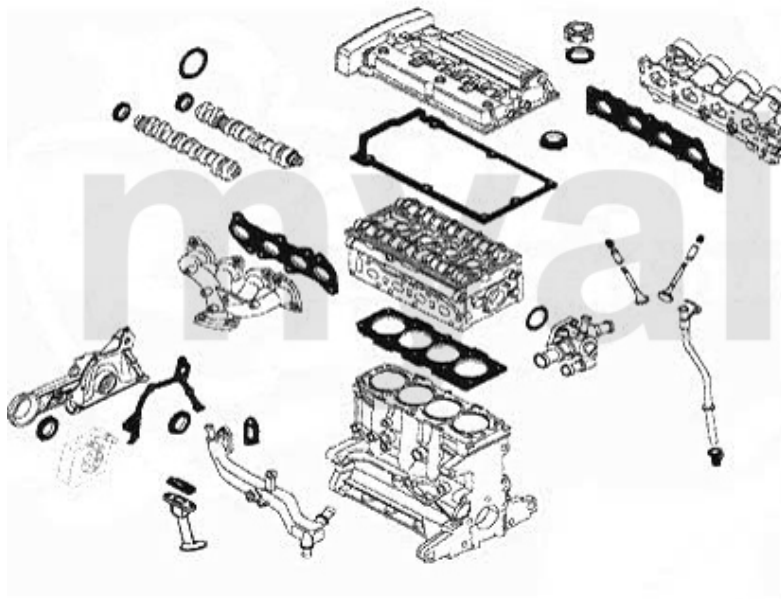

Motordichtsatz/Full Set 156 TS 16V

- **1.** 231 54200
  1.6 >#0084340
- **2.** 231 74900
  1.6 #0084341>
  1.8, CF2
- **3.** 231 74000
  2.0, CF2
- **4.** 231 3100
  1.8, CF3
  2.0, CF3 >Mot.2832058
- **5.** 231 6600
  2.0, CF3 Mot.2832059>

1	23154200	Motordichtsatz 145/6,155,156,166 1.6 - 2.0 TS 16V Bj. >98 Alu-Ventildeckel	SEK1,853.84
2	23174900	OE. 71713632 FULL SET 1.6/1.8 TS 16V, 1997>	SEK1,853.84
3	23174000	Motordichtsatz 145/6,156,gtv/spider (916) 2.0 16V TS, Bj. 97> Kunststoff-Ventildeckel	SEK1,782.80
4	2313100	OE. 71717687 FULL SET	SEK2,786.66
5	2316600	Motordichtsatz 166 2.0 TS CF3 110KW #2557365 >	SEK1,902.82