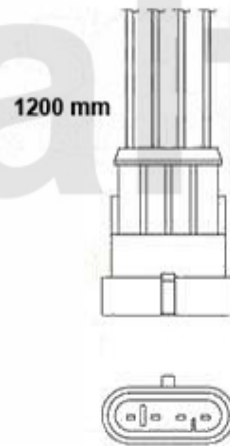

Lambda-Sonde/Lambda Probe 156 TS CF2

1. 370 7023
1.6 >1997
> #0012329

2. 370 7405
1.6 1998>
0012330>
1.8/2.0

1	3707023	LAMBDA SENSOR 145/6 2.0 16V TSFROM 11.96>ON,156 1.6 16V TS> #0023373, 164 Super 2.0 TS/3.0	SEK1,584.53
2	3707405	OE. 46750246 LAMBDA PROBE	SEK1,543.73