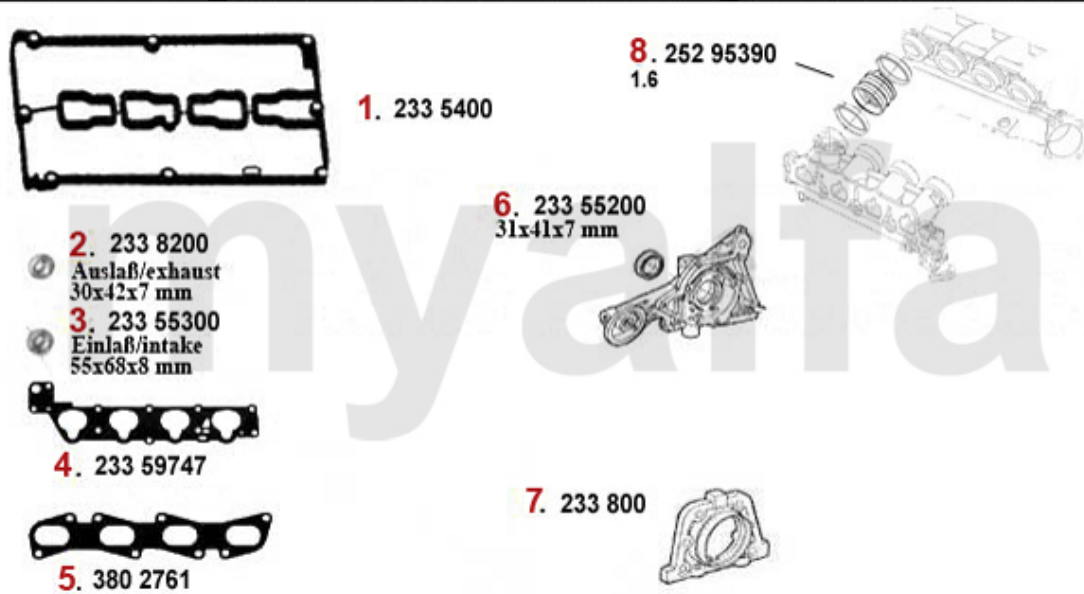

Dichtungen Motor/Gaskets Engine 156 TS 16V

1	2335400	VALVE COVER GASKET FOR PLASTIC_VALVE COVER 145/6,156,gtv/Spider (916) FROM 04.98 ON	SEK416.25
2	2338200	OE. 71753052 SEALING GASKET	SEK204.10
3	23355300	SHAFT SEAL CAMSHAFT 145/6,15 5,156 1.6,1.7,1.8,2.0 16V TS	SEK208.68
4	23359747	Ansaugkrümmerdichtung 145/6,147,155 156,166,gtv/spider (916),Nuovo GT # 0165088> TS 16V	SEK293.87
5	3802761	OE. 55194028 HEATERGASKET	SEK285.69
6	23355200	Simmerring Kurbelwelle vorne (Riemensch.)145/6,155,156,166,gtv/spider(916) 1.4,1.6,1.7ie	SEK121.27
7	233800	Simmerring Kurbelwelle hinten (Schwungscheibe) 147 1.6 TS 16V/1.9 JTD Bj. 03 >,156 1.9/2.4	On request
8	25295390	OE. 60595390 INTAKERUBBER	SEK185.37