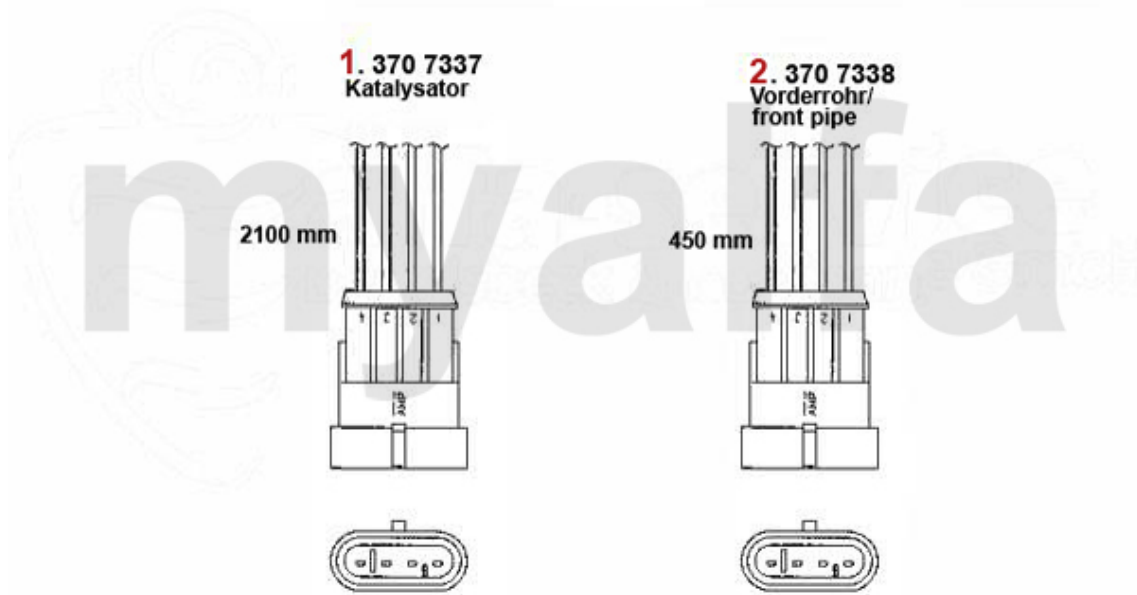

Lambda-Sonde/Lambda Probe 156 TS CF3

1. 1 3707337 OE. 46760863 LAMBDA PROBE 147,156 1.6 (88KW)/1.8
2. 2 3707338 OE: 46762182 LAMBDA PROBE

SEK1,620.74
On request