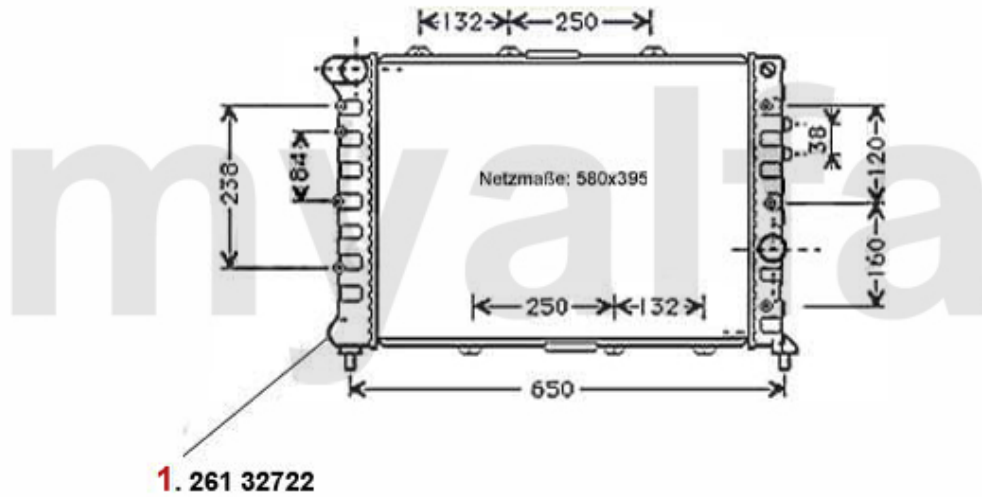

Kühler/Radiator 156 2.4 JTD 20V

1 26132722 OE:60656716 RADIATOR

SEK4,016.81