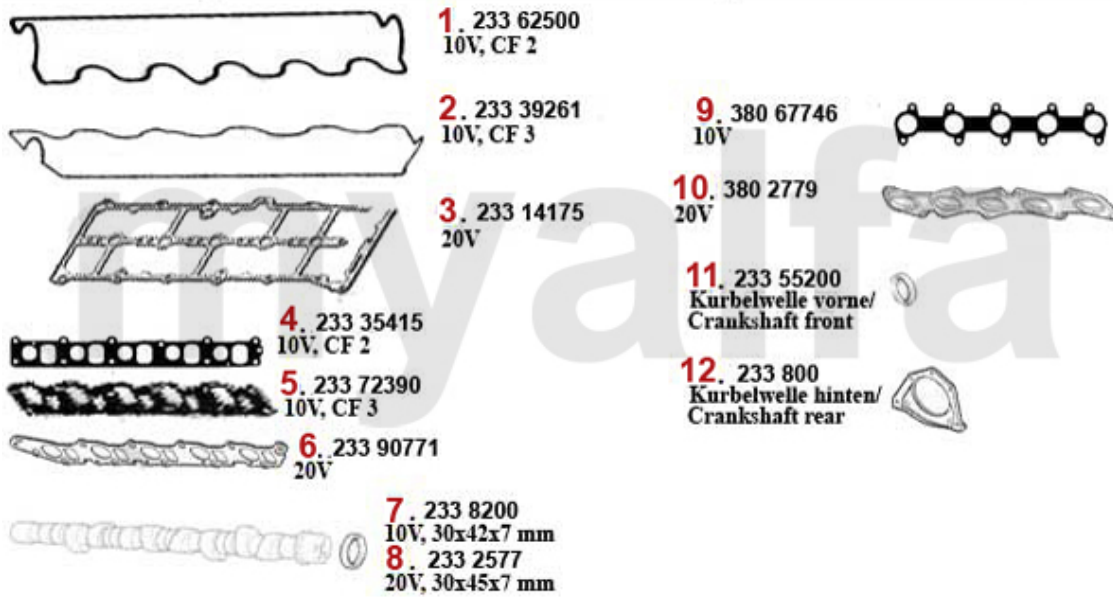

Dichtungen Motor/Gaskets Engine 156 2.4 JTD

1	23362500	VALVE COVER GASKET 156,166 2.4 JTD CF 2 FROM 09.1997 UP TO 10.2000	On request
2	23339261	OE. 46739261/60816566 Gasket	On request
3	23314175	OE. 46814175 Gasket	On request
4	23335415	OE. 60814987/7735415 Gasket	SEK208.68
5	23372390	Ansaugkrümmerdichtung 156,166 2.4 JTD CF 3 10V	SEK274.03
6	23390771	OE. 55190771 Gasket	SEK235.46
7	2338200	OE. 71753052 SEALING GASKET	SEK204.10
8	2332577	Simmerring Nockenwelle 147, 156,166,Nuovo GT 1.9/2.4 JTD 16V/20V	SEK77.01
9	38067746	OE. 60813631/46414437/46467746	SEK219.23
10	3802779	OE. 73502779 Gasket	SEK453.57
11	23355200	Simmerring Kurbelwelle vorne (Riemensch.)145/6,155,156,166,gtv/spider(916) 1.4,1.6,1.7ie	SEK121.27
12	233800	Simmerring Kurbelwelle hinten (Schwungscheibe) 147 1.6 TS 16V/1.9 JTD Bj. 03 >,156 1.9/2.4	On request