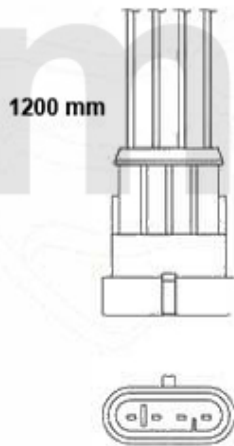

Lambda-Sonde/Lambda Probe 156 TS CF2

1. 370 7023
1.6 >1997
> #0012329

2. 370 7405
1.6 1998>
0012330>
1.8/2.0

1	3707023	LAMBDA SENSOR 145/6 2.0 16V TSFROM 11.96>ON,156 1.6 16V TS> #0023373, 164 Super 2.0 TS/3.0	SEK1,584.53
2	3707405	OE. 46750246 LAMBDA PROBE	SEK1,543.73