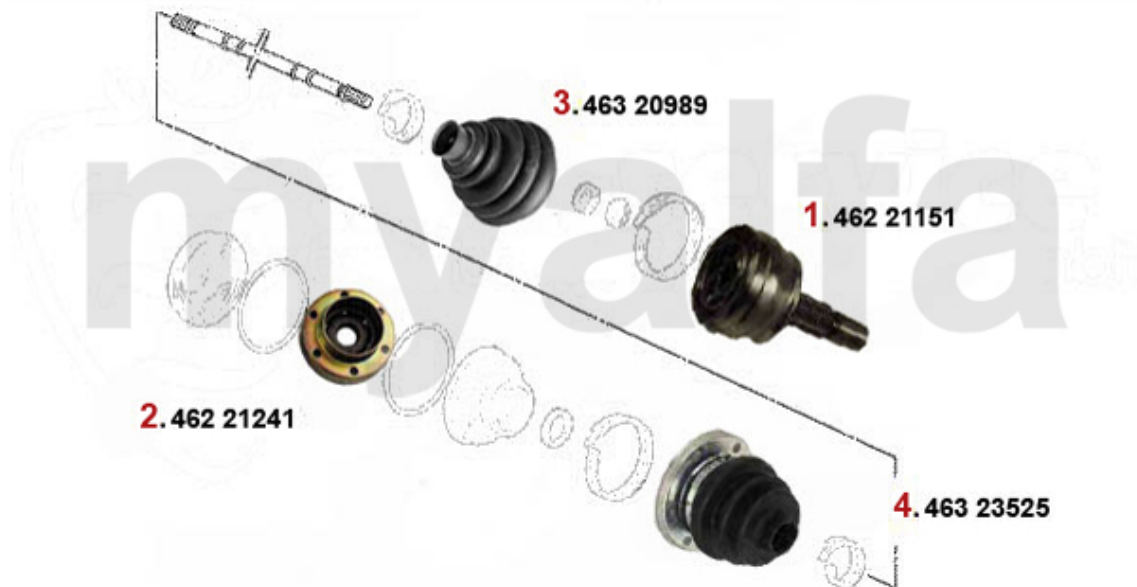

Antriebswelle/Driveshaft 156 1.6/1.8 TS

1	46221151	Gelenksatz außen 156 1.8/1.8/2.0 16V TS,gtv (916) 1.8/2.0 TS/JTS Bj. 98>,Nuovo GT	SEK1,387.50
2	46221241	INNER JOINT SET GTV/SPIDER (916), 155, 145/6 TS 16V, 156 TS 16V, 166 2.0 TS, 147 1.6/2.0 TS	SEK1,340.88
3	46320989	OE. 46429633 DRIVE SHAFT BOOT SET	SEK243.65
4	46323525	OE. 9945301 BOOT	SEK320.65