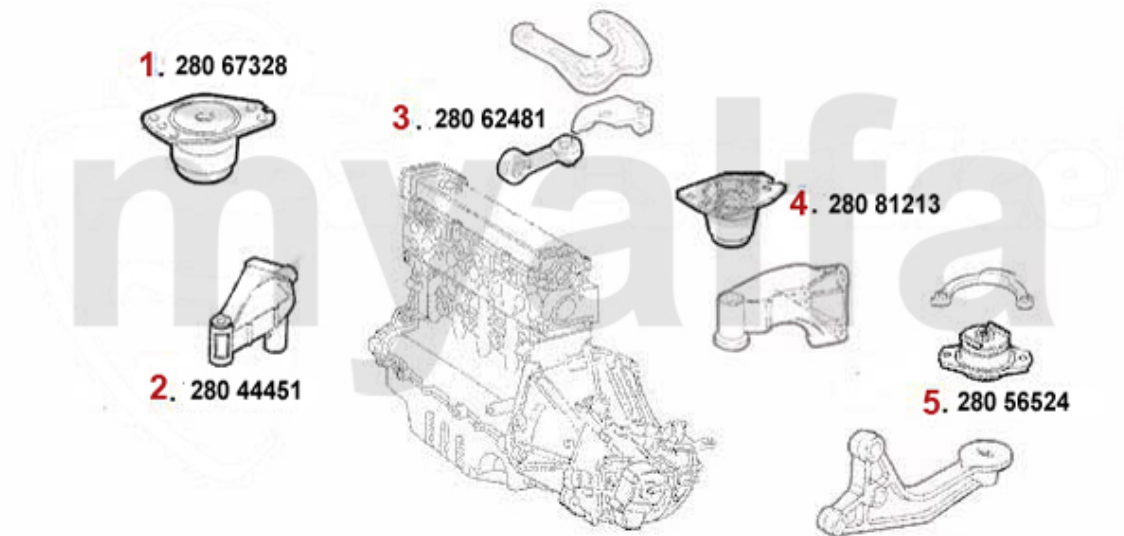

Motorlager/Enginemount 156 1.9 JTD 16V

1	28067328	OE. 46467328 ENGINE MOUNT FL 145/6,147, 156,Nuovo GT JTD	SEK1,304.67
2	28044451	OE. 46744451 ENGINE MOUNT 147,156,Nuovo GT 1.9 JTD 8/16V	SEK1,270.95
3	28062481	OE. 60662481 ENGINE MOUNT 145/6,147,156, Nuovo GT 1.9	SEK2,273.70
4	28081213	OE. 46781213 ENGINE MOUNT RL 145/6,147, 156,Nuovo GT JTD	SEK777.69
5	28056524	OE. 60656524 ENGINEMOUNT 145/6 1999>, 147,156,Nuovo GT	SEK658.79