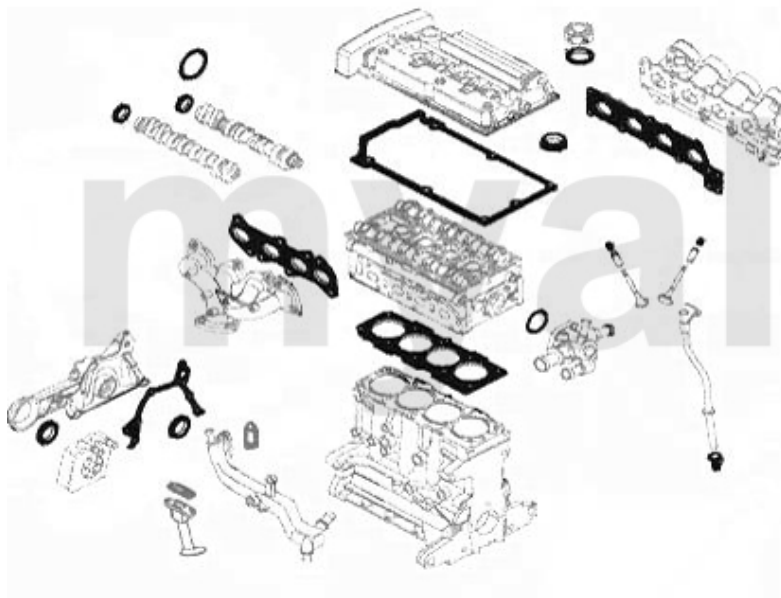

Kopfsatz/Head Set 156 TS 16V

- **1** . 232 40700
  1.6 >#0084340
- **2** . 232 61700
  1.6 #0084341>
  1.8, CF2
- **3** . 232 60800
  2.0, CF2
- **4** . 232 5740
  1.8, CF3
  2.0, CF3 >Mot.2832058
- **5** . 232 90500
  2.0, CF3 Mot.2832059>

1	23240700	Kopfdichsatz 145/6,155,156,1661.6-2.0 TS 16V Bj. >98 Alu-Ventildeckel	SEK1,504.05
2	23261700	OE. 71713631 HEADSET	SEK1,543.73
3	23260800	Kopfdichsatz 145/6,156,gtv/spider (916) 2.0 16V TS Bj. 97-01 Kunststoff-Ventildeckel	On request
4	2325740	OE. 71717685 HEAD SET 147,156,Nuovo GT 1.8/2.0 TS CF3	SEK2,740.04
5	23290500	Kopfdichsatz 166 2.0 TS CF3 110 KW #2557365 >	SEK1,720.92