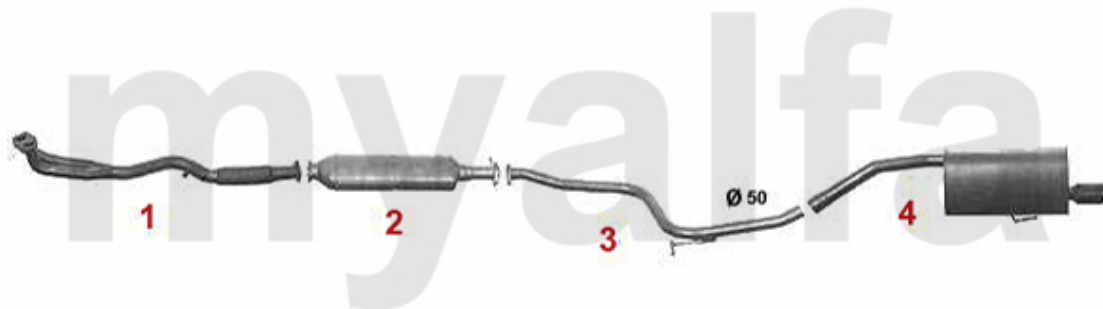

Abgasanlage/Exhaust System 156 TS CF2

5 x 1

6 x 1

7 x 3

7 x 1

8 x 2

156 TS 16V 1.6/1.8/2.0 Euro 2

10.1997>

1	33216401	PRESILENCER 156 1.6-1.8 16V TS (NOT SELESPEED) FROM 1997 ON EURO 2	SEK2,460.18
2	32116433	KAT 156 1.6-2.0 16V TS FROM 1997 ON	SEK7,135.77
3	34116404	MIDDLE EXHAUST PIPE 156 1.6- 2.0 16V TS FROM 1997 ON / EURO2	SEK711.23
4	35116407	OE. 60652523 REAR SILENCER 156	SEK1,935.56
5	38094474	OE. 46772217 GASKET	SEK115.44
6	38094484	OE. 73503584 GASKET	SEK145.69
7	38091143	OE. 60811640 / 60816516 EXHAUST RUBBER	SEK42.60
8	38091066	OE. 60655991 / 60814913 / 60695841 EXHAUST RUBBER	SEK45.51