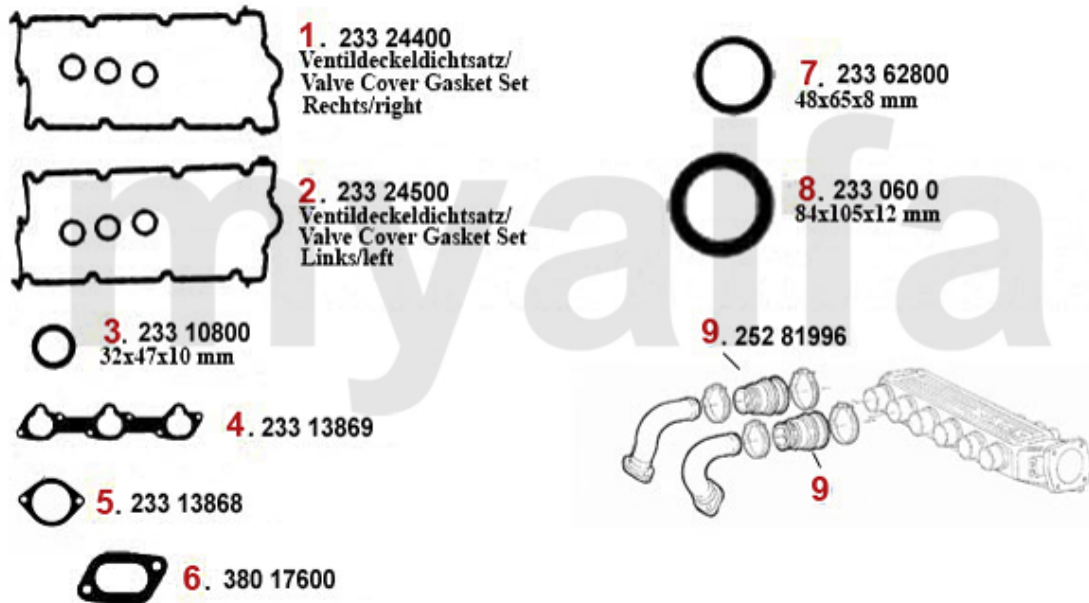

Dichtungen Motor/Gaskets Engine 156 V6 24V/GTA

1	23324400	O.E. 60609978 VALVE COVER GASKET SET	SEK531.69
2	23324500	O.E. 60609979 VALVE COVER GASKET SET	SEK531.69
3	23310800	Seal for Camshaft #606 10 985/561 03 085	SEK145.69
4	23313869	INTAKE MANIFOLD GASKET 147, 156,164/SUPER,166,GTV/SPIDER (916),NUOVO GT V6 24V	SEK83.39
5	23313868	OE. 60513868 Sealing Gasket	SEK68.82
6	38017600	OE. 60573536 / 60810625 EXHAUST MANIFOLD GASKET	SEK115.44
7	23362800	OE. 60601977 CRANKSHAFT SEALS	SEK192.45
8	2330600	OIL SEAL CRANK SHAFT REAR 84/105/12 SPIDER IE 1990-93 ORIGINAL QUALITY	SEK406.95
9	25281996	OE. 60581996 SEAL	On request