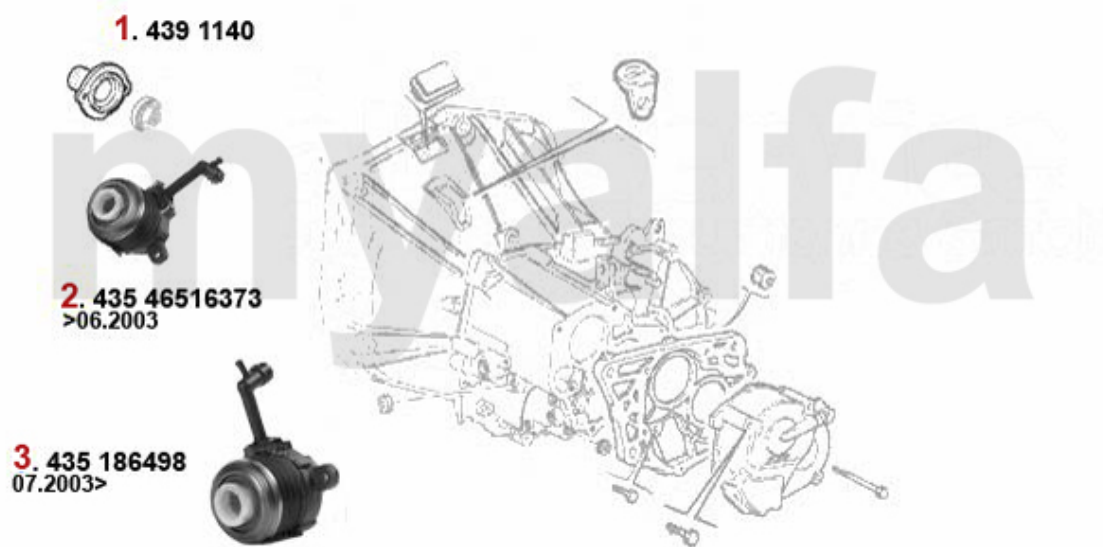

Kupplungs-Kit/Clutch Set 156 1.6/1.8 TS

1. 431 853201
Ø 215 mm

1 43153201 CLUTCH KIT 147,156 1.6/1.8 16V TS FROM 09.97 ON, NUOVO GT 1,8 TS

SEK2,471.83

Ausrücker/Sleeve Bearing 156 1.6/1.8 TS

1	4391140	OE. 46411139 MOUNT	SEK571.37
2	43516373	OE. 55184041 SLEEVE BEARING	SEK1,504.05
2	43586498	OE. 55186498 SLEEVE T/OBEARING 147,Nuovo GT	SEK849.98