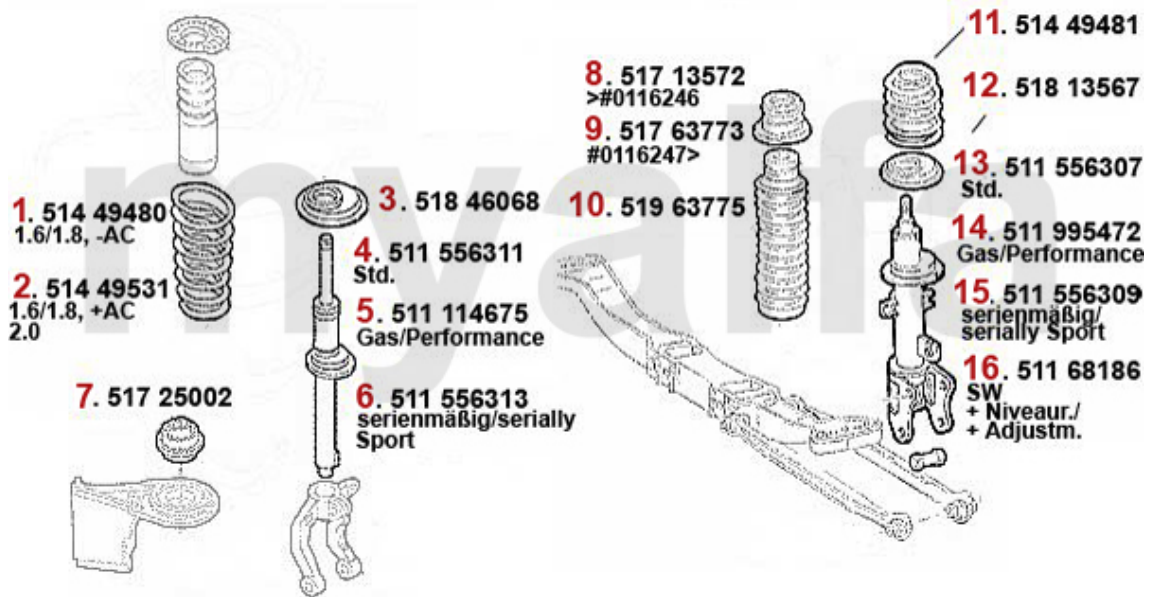

Federbeine/Struts 156 TS 16V

1	51449480	OE. 60654277 FRONT SPRING 156	SEK921.16
2	51449531	OE. 60624992 SPRING	SEK658.79
3	51846068	OE.46746068 RING f. STRUT 147 FA (RUBBER)	On request
4	51156311	Stossdämpfer vorne 156 oben Stift/unteren Schelle,1-Rohr Gas für Standardfahrwerk,Nuovo GT	SEK1,282.61
5	51214675	FRONT SHOCK ABSORBER 147/156 GAS PERFORMANCE	SEK1,399.16
6	51156313	OE. 60656819 FRONT STRUT 156	SEK1,515.71
7	51725002	OE. 60625002 UPPER STRUT BEARING	SEK274.03
8	51713572	OE. 60613572 ELASTIC PAD f. REAR STRUT 156 > #0116246	SEK599.26
9	51763773	OE. 60663773 ELASTIC PAD f. REAR STRUT 156 # 0116246>	SEK1,037.71
10	51963775	OE. 60663775 SET SHIELD f. STRUTS RA 147	SEK285.69
11	51449481	REAR SPRING 147, 156, NUOVO GT	SEK804.47
12	51813567	OE. 60613567 RING f. STRUT 147 RA	On request
13	51156307	OE. 60663776 / 60680817 REAR STRUT 156	SEK1,370.02
14	51295472	Federbein hinten 156,1-Rohr Gas Sporddämpfer zur Nachrüstung	SEK1,690.67
15	51156309	Federbein hinten 156,2-Rohr Gas,für Seriensportfahrwerk	SEK1,803.75
16	51168186	OE. 60668186 REAR SHOCK ABSORBER 156 SW w. ADJUSTMENT	On request