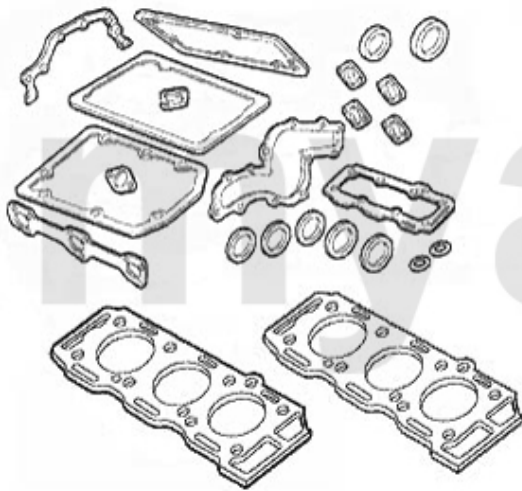

Kopfdichtsatz/Head Set 156 V6 24V/GTA

1. 232 60900
2.5 V6 24V

2. 232 61000
3.2 V6 24V/GTA

1 23260900 OE. 71712434 HEAD SET 24V

SEK2,623.49

2 23261000 HEAD GASKET SET 147,156,166,GTV/Spider (916), NUOVO GT V6 24V/
GTA

SEK3,381.34