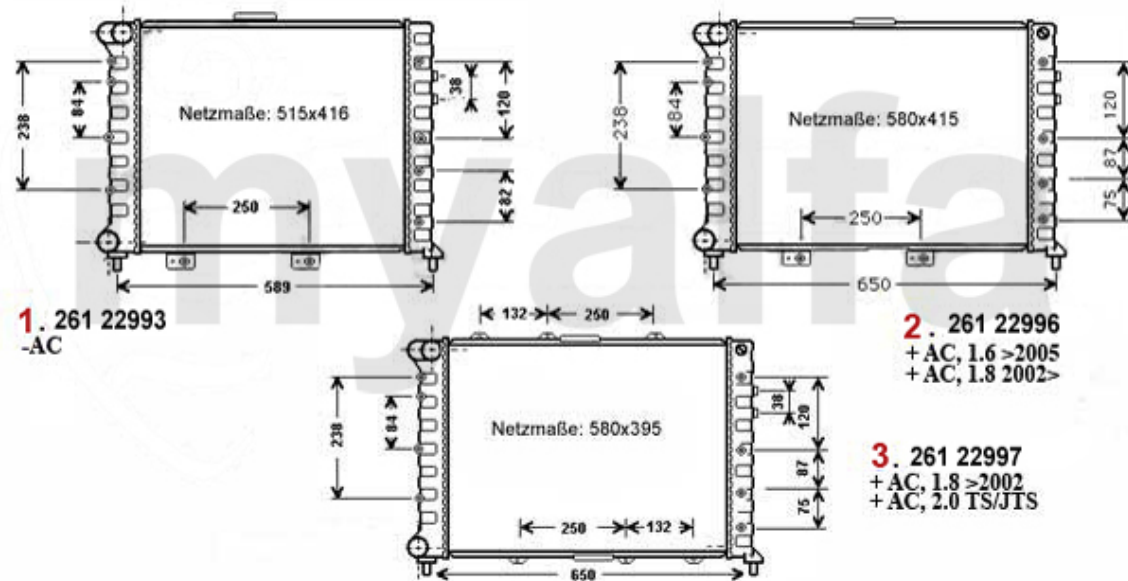

Kühler/Radiator 156 TS

- 1 26122993 *Motorkühler 156 1.6/1.8/2.0 16V TS ohne Klima Bj. >10.00*
- 2 26122996 *OE: 60663071 RADIATOR*
- 3 26122997 *OE: 60651921/71753211 RADIATOR*

SEK3,019.89
SEK2,087.08
SEK3,952.57