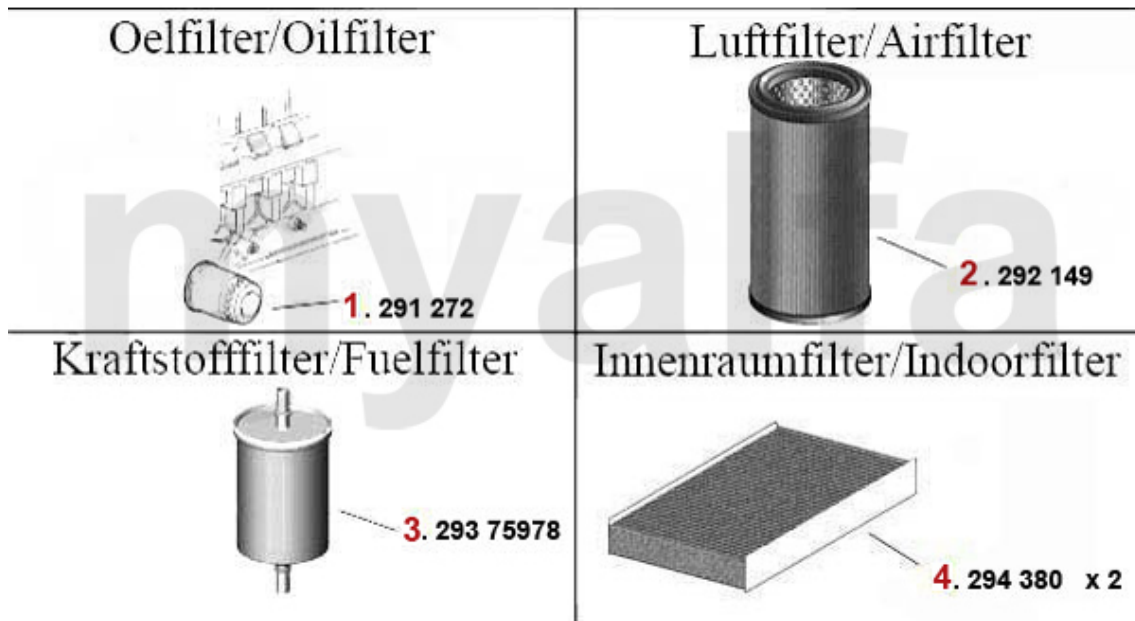

Filter 156 JTS

1	291272	OE. 73500503 OILFILTER	SEK107.25
2	292149	OE. 7786626 AIR FILTER ELEMENT	SEK332.31
3	29375978	OE. 60675978 FUEL FILTER	SEK226.16
4	294380	OE. 71772198 INDOOR FILTER	SEK215.76