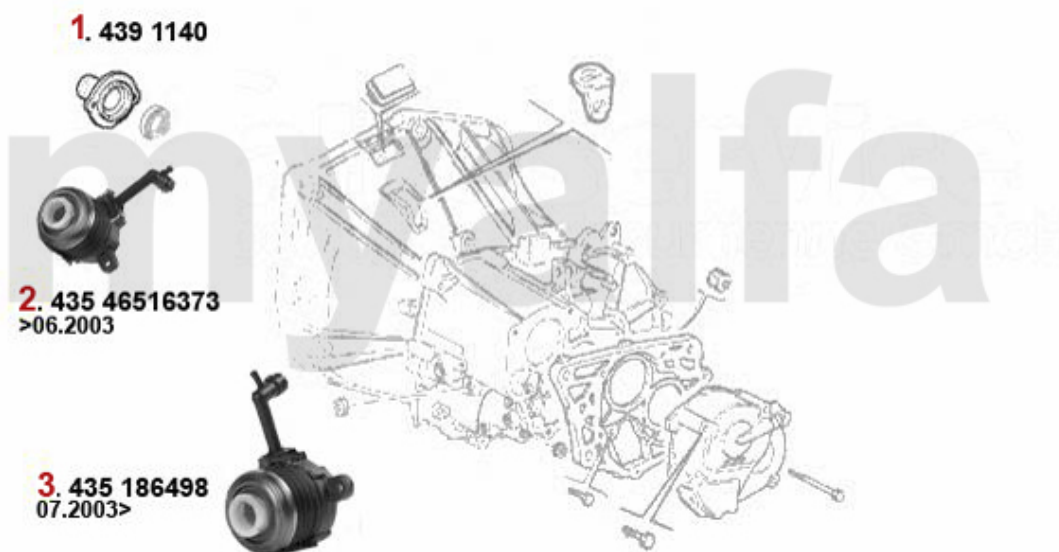

Kupplungs-Kit/Clutch Set 156 2.0 TS

1. 431 951301
Ø 230 mm

2. 435 186498

1 43151301 OE. 55190114 CLUTCH KIT 147, 156/SW 2.0 TS

SEK3,369.68

Ausrücker/Sleeve Bearing 156 2.0 TS

1	4391140	OE. 46411139 MOUNT	SEK571.37
2	43516373	OE. 55184041 SLEEVE BEARING	SEK1,504.05
2	43586498	OE. 55186498 SLEEVE T/O BEARING 147, Nuovo GT	SEK849.98