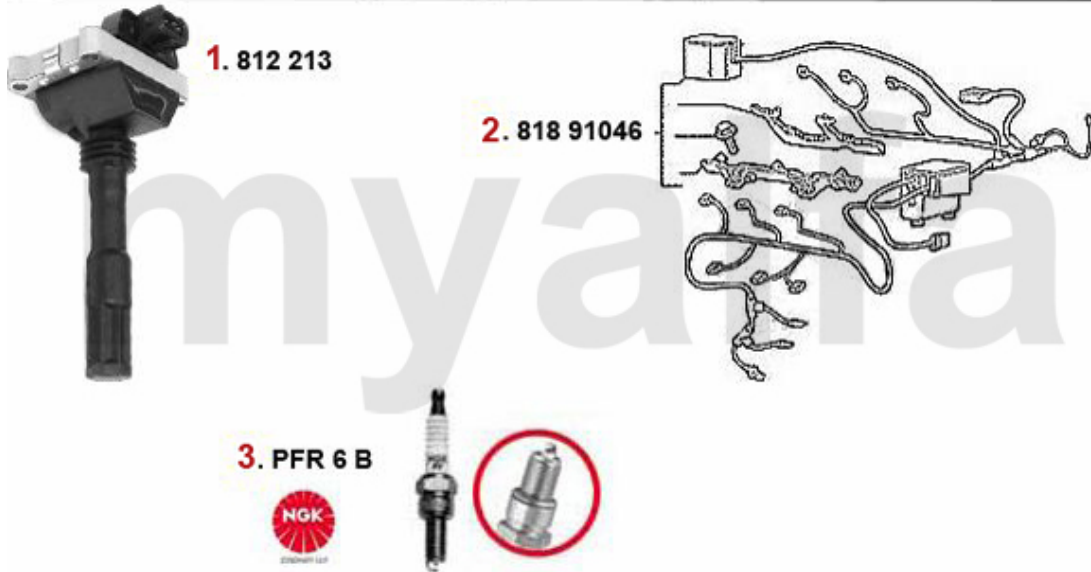

Zündanlage/Ignitionssystem 156 V6

1	812213	OE. 60562701 Coil	SEK1,223.08
2	81891046	IGNITION CABLE SET V6 24V CF3	On request
3	PFR6B	OE. 60579903 SPARK PLUG NGK	SEK215.76