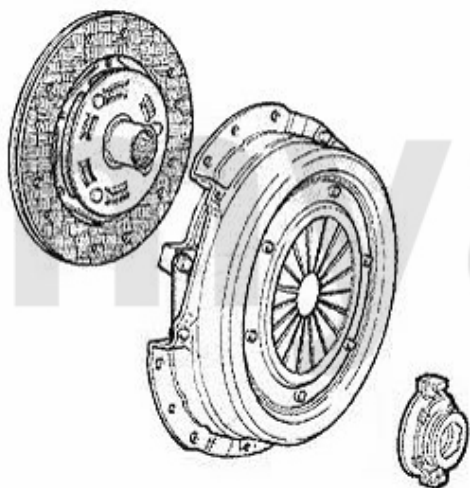

Kupplungs-Kit/Clutch Set 156 2.5 V6 24V

1. 431 739492
Ø 235 mm

1 43139492 OE. 71739492 CLUTCH SET

SEK4,185.81