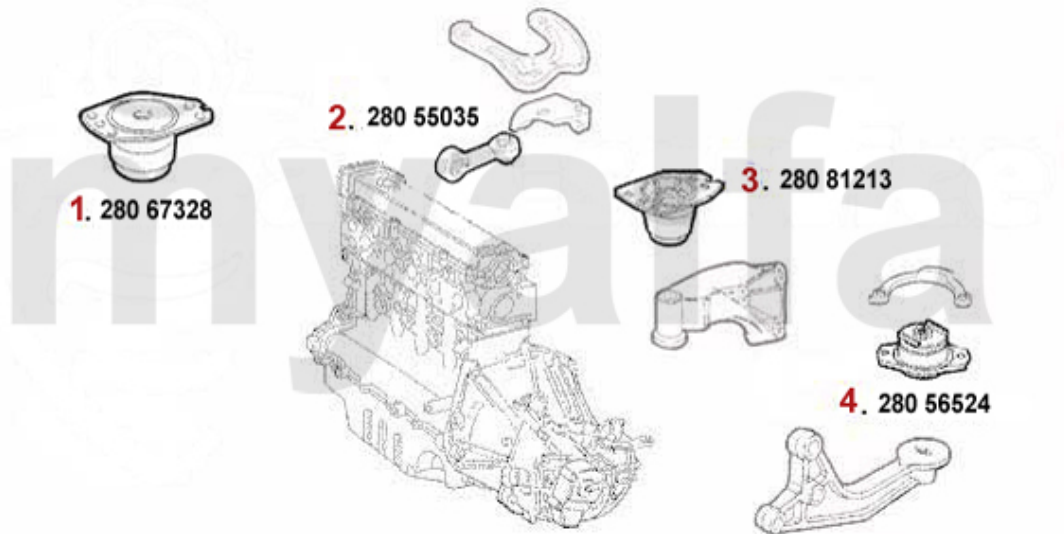

Motorlager/Enginemount 156 2.4 JTD 10V

1	28067328	OE. 46467328 ENGINE MOUNT FL 145/6,147, 156,Nuovo GT JTD	SEK1,304.67
2	28055035	OE. 60655035 ENGINE ROD 156 2.4 JTD 10/20V	SEK687.92
3	28081213	OE. 46781213 ENGINE MOUNT RL 145/6,147, 156,Nuovo GT JTD	SEK777.69
4	28056524	OE. 60656524 ENGINEMOUNT 145/6 1999>, 147,156,Nuovo GT	SEK658.79