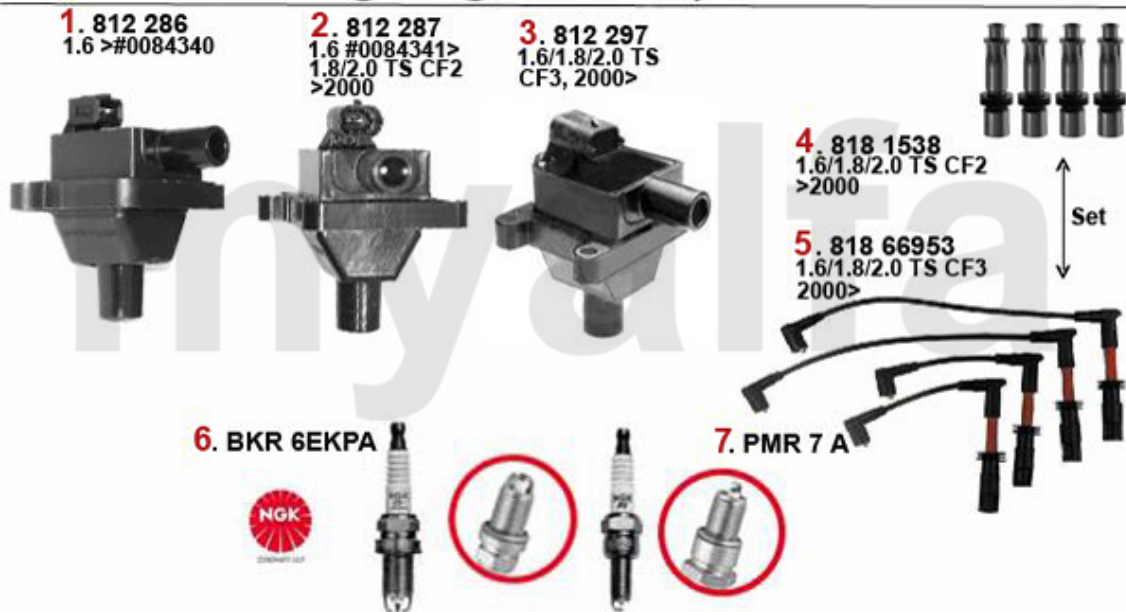

Zündanlage/Ignitionsystem 156 TS

1	812286	IGNITION COIL 145/6,155,156, spider/gtv (916) 1.6-2.0 TS, FROM 1995 ON	SEK1,064.49
2	812287	IGNITION COIL 145/6,155,156, 166,GTV/Spider (916) 1.4-2.0 TS FROM 09.1997 ON	SEK1,037.71
3	812297	OE. 46755605 COIL	SEK1,106.53
4	8181538	IGNITION WIRE SET 145/6 1.4/1.6/1.8/2.0/ ie 16V TS Bj.1997>, 155 1.6/1.8/2.0 ie 16V TS, gtv/spider (916) 1.8	SEK2,157.01
5	81866953	IGNITION CABLE SET 147, 156, 166, gtv/ spider (916), Nuovo GT - TS 16V CF3	SEK1,853.84
6	BKR6EKPA	OE. 46521529 SPARK PLUG	SEK383.64
7	PMR7A	OE. 46521530 SPARK PLUG	SEK326.48