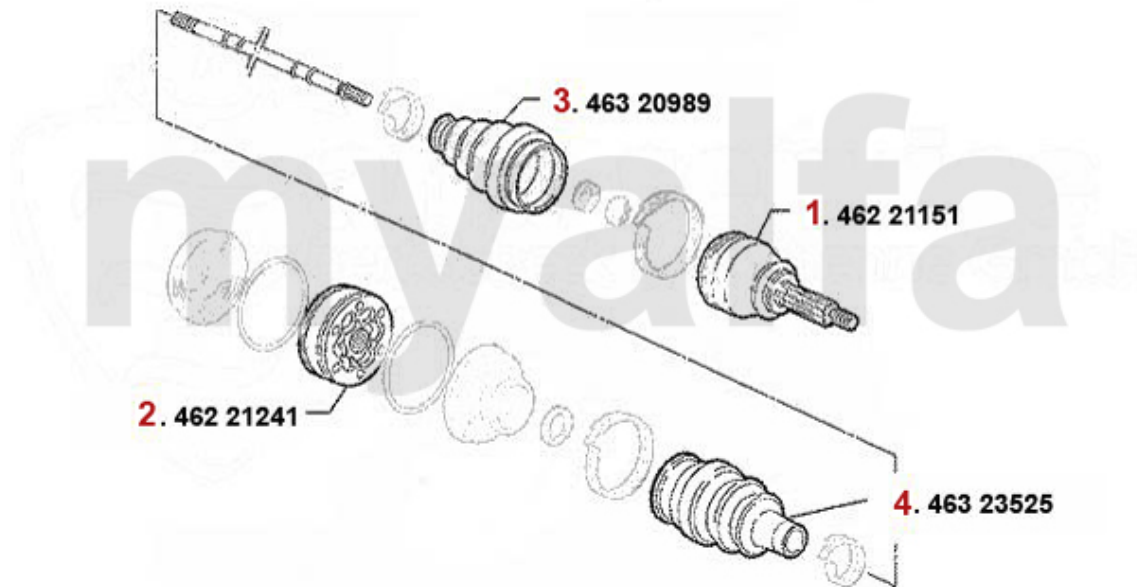

Antriebswelle/Driveshaft 156 2.0 TS

1	46221151	Gelenksatz außen 156 1.8/1.8/2.0 16V TS,gtv (916) 1.8/2.0 TS/JTS Bj. 98>,Nuovo GT	SEK1,387.50
2	46221241	INNER JOINT SET GTV/SPIDER (916), 155, 145/6 TS 16V, 156 TS 16V, 166 2.0 TS, 147 1.6/2.0 TS	SEK1,340.88
3	46320989	OE. 46429633 DRIVE SHAFT BOOT SET	SEK243.65
4	46323525	OE. 9945301 BOOT	SEK320.65