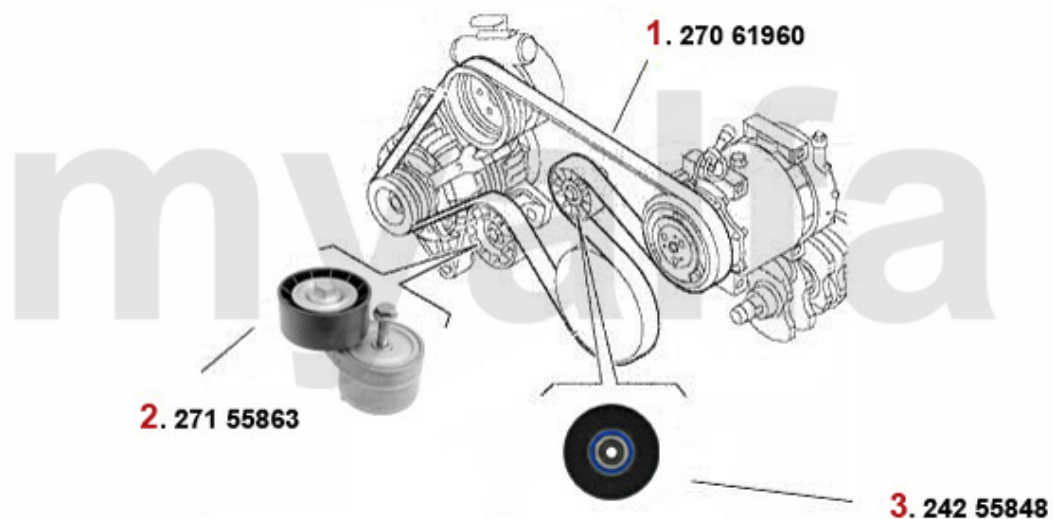

Keirlriemen/V-Belt 156 2.0 JTS

1	27061960	OE. 60653030 V-BELT	SEK477.99
2	27155863	OE. 60814110 TENSIONER	SEK577.20
3	24255848	OE. 60602136 IDLE PULLEY	SEK578.31