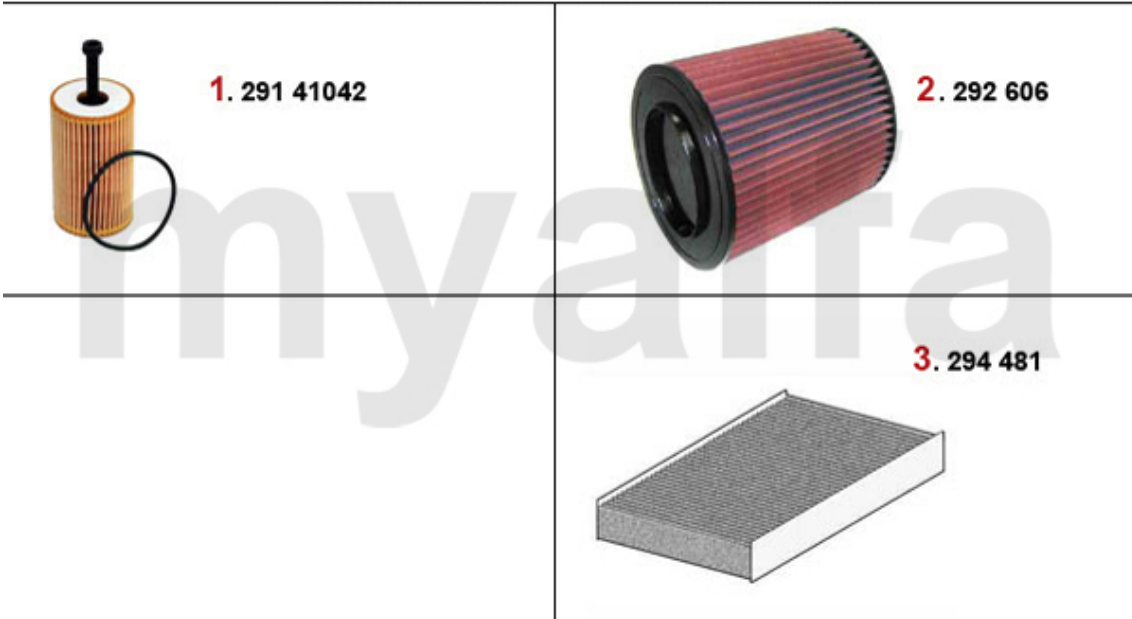

Filter 159 3.2 V6/Q4

1	29141042	OE. 71741042 OILFILTER 3.2 V6 159, BRERA/SPIDER	SEK477.99
2	292606	Luftfilter 159, Brera/Spider	SEK285.69
3	294481	OE. 77363481 INDOORFILTER 159,BRERA/SPIDER	SEK227.41