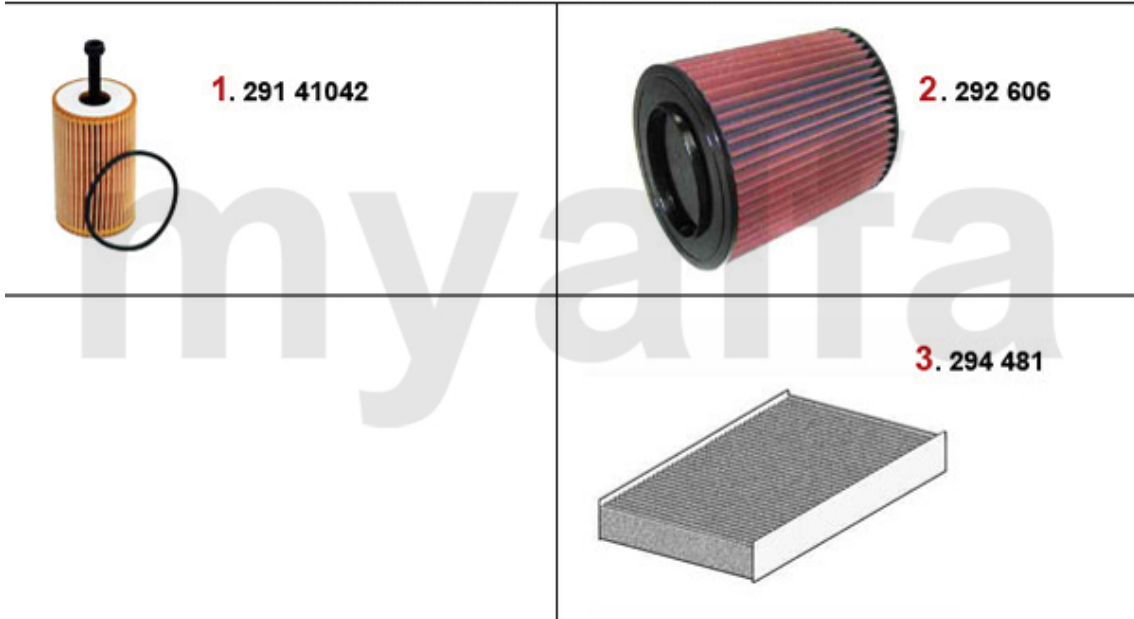

Filter 159 3.2 V6/Q4

1	29141042	OE. 71741042 OILFILTER 3.2 V6 159, BRERA/SPIDER	SEK477.99
2	292606	Luftfilter 159, Brera/Spider	SEK285.69
3	294481	OE. 77363481 INDOORFILTER 159,BRERA/SPIDER	SEK227.41