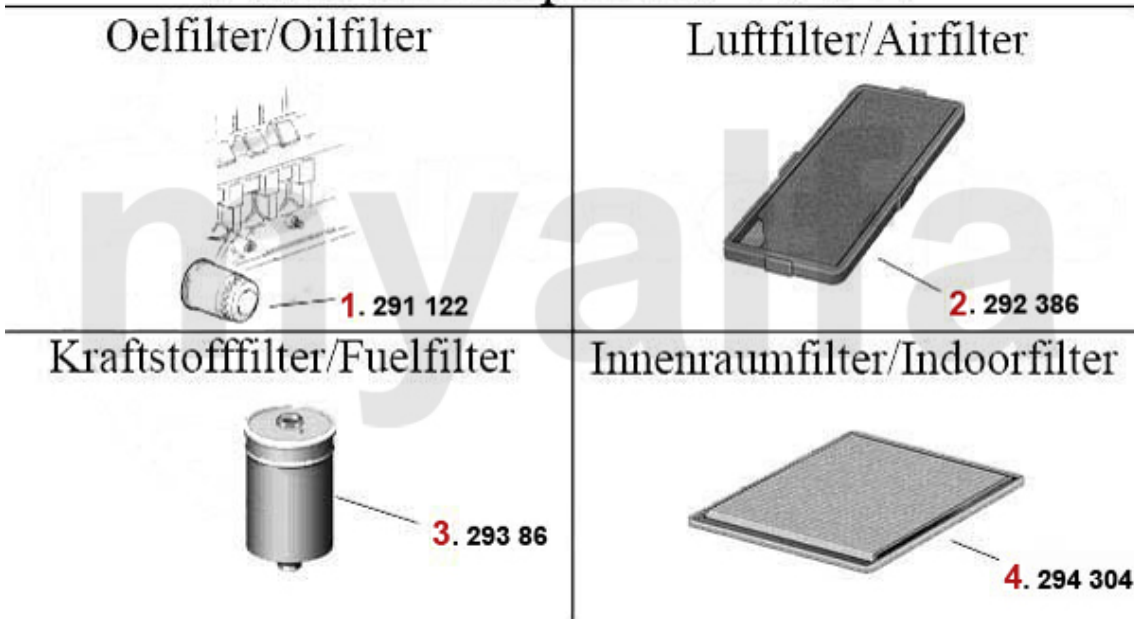

Filter 164/Super 3.0 V6 24V

1	291122	OE. 60504284 OIL FILTER 145/6 1.4/1.6/1.7/ie/16V 164/SUPER V6 24V	SEK127.10
2	292386	OE. 60510292 / 71736138 AIR FILTER	SEK383.64
3	29386	OE. 60506968 FUEL FILTER	SEK343.96
4	294304	OE. 7797229 Air Filter	SEK317.18