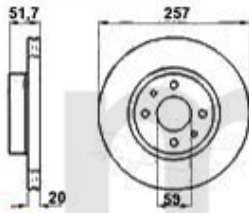

Bremsscheiben/Brakedisks 164 >1992

1. 610 541451
2.0 TS, >#06142574
vorne/front
belüftet/ventil.

2. 610 541851
2.0 TS, #061442575>
vorne/front
belüftet/ventil.