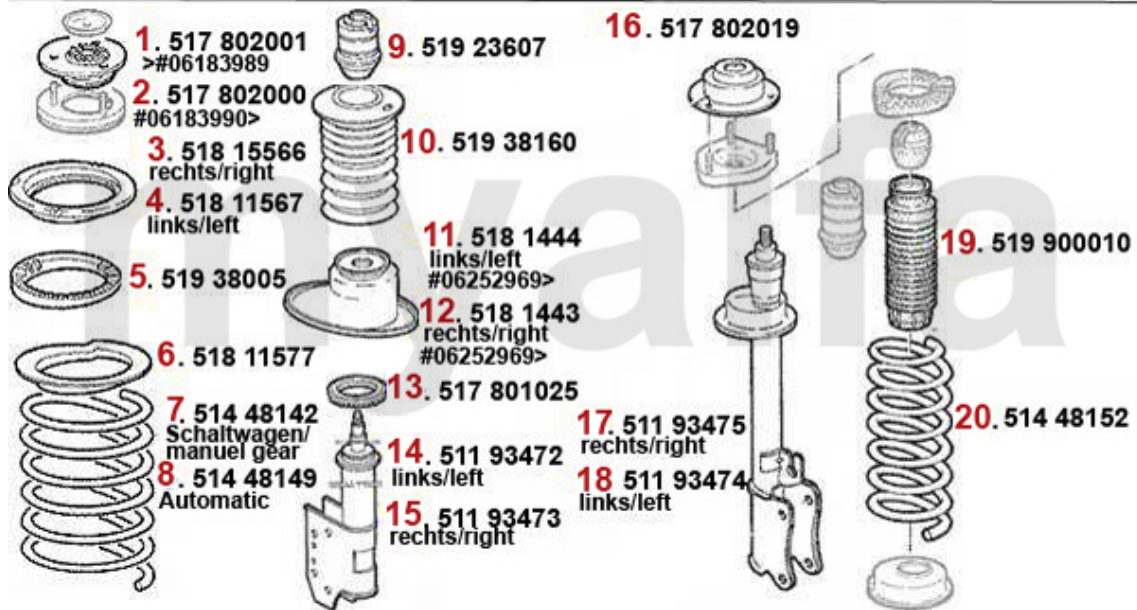

Federbeine/Struts 164 3.0 QV 24V

1	51702001	OE. 60507890 STRUT BEARING	On request
2	51702000	OE. 60570447 Suspension Mount	On request
3	51811566	OE. 60511566 CONTAINER	On request
4	51811567	OE. 60511567 CONTAINER	On request
5	51938005	OE. 60511574 PAD f. FRONTSRING 164	On request
6	51811577	OE. 60511577 PLATE 164/Super	SEK230.88
7	51448142	OE. 60593382 SPRING	On request
9	51923607	OE. 82423607 Rubber Pad	SEK191.20
10	51938160	OE. 60501744 RUBBER BOOT PROTECTOR	SEK268.07
11	5181444	FRONT LEFT SPRING PLATE OE.60501444	SEK571.37
12	5181443	FRONT RIGHT SPRING PLATE OE.60501443	SEK571.37
13	51701025	OE. 60501446/01741/3 STRUT BEARING	SEK346.88
14	51193472	OE. 60593472 electr. STRUT FL 164 QV 1992>	On request
15	51193473	OE. 60593473 electr. STRUT FR 164 QV 1992>	On request
16	51702019	OE. 60507954 REAR STRUT BEARING 164/Sup.	On request
17	51193475	OE. 60593475 electr. STRUT RR 164 QV 1992>	On request
18	51193474	OE. 60593474 electr. STRUT RL 164 QV 1992>	On request
19	51900010	OE. 60801366 REAR STRUT BOOT 164/Super	SEK208.13
20	51448152	OE. 60507953 REAR SPRING 164/SUPER	On request