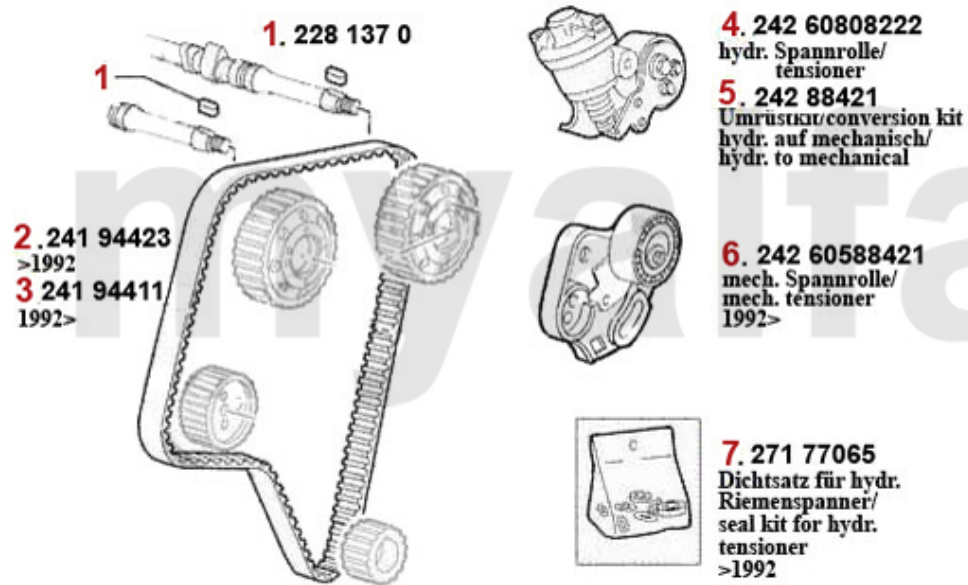

Zahnriemen/Timingbelt 164/Super 3.0 V6 12V

1	2281370	WEDGE CAMSHAFT	SEK80.48
2	24194423	OE. 60562106 Timing Belt	SEK542.24
3	24194411	OE. 60500466 TIMINGBELT V6 12V 1992>	SEK378.93
4	24208222	Belttensioner hydraulic 75, 155, RZ, SZ,164, GTV6	On request
5	24288421	ALTERING KIT TIMING BELT TENSIONER HYDRAULIC TO	SEK2,203.63
6	24210451	OE. 60588421 BELT TENSIONER MECHANIC.	SEK1,416.64
7	27177065	OE. 60777065 GASKET SET FOR HYDRAULIC BELTSTRETCHER 6-CYL.	SEK454.68