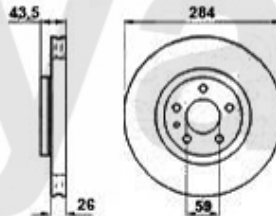

3. 610 100351
Turbo/6-Cyl./TD
vorne/front
belüftet/ventil.