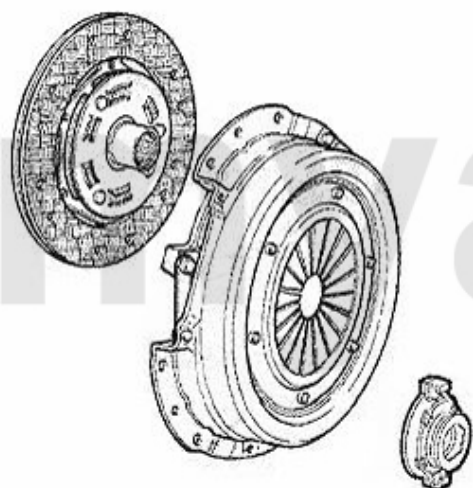

SEK1,737.29

Kupplungs-Kit/Clutch Set 164 2.0 Turbo 4-Cyl.

1. 431 222001
Ø 228 mm

1 43122001 OE. 71734938 CLUTCH KIT

SEK3,831.30

Ausrücker/Sleeve Bearing 164 2.0 Turbo 4-Cyl.

1. 436 11951

1 43611951 OE.46411951 GUIDE SLEEVE RELEASE BEARING