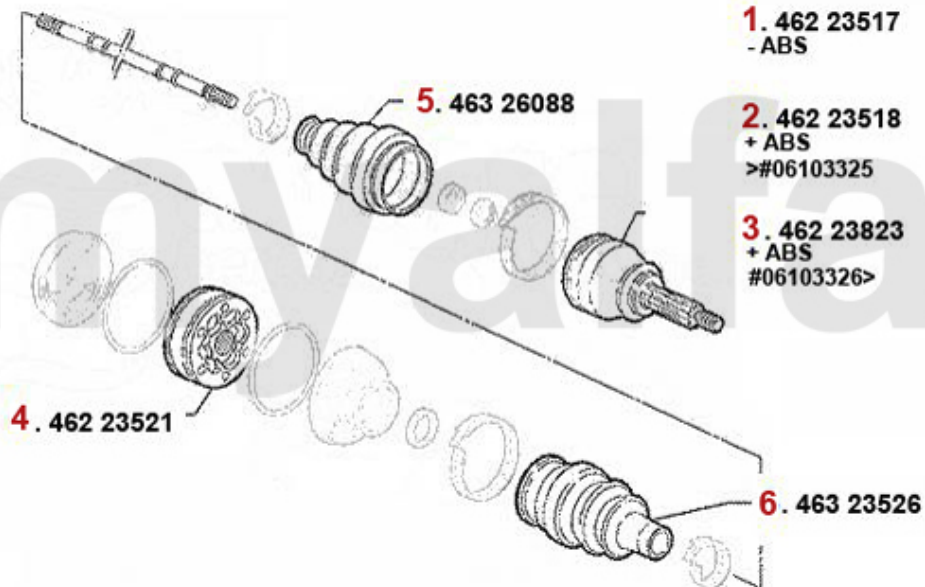

Antriebswelle/Driveshaft 164 2.0 Turbo 4-Cyl.

1. 462 23517
- ABS

2. 462 23518
+ ABS
>#06103325

3. 462 23823
+ ABS
#06103326>

4. 462 23521

6. 463 23526

1	46223517	Gelenksatz außen 164 Turbo/6-Zyl. Bj. >92 ohne ABS	SEK2,021.73
2	46223518	Gelenksatz außen 164 Turbo/6-Zyl. mit ABS > #006103326	SEK3,577.25
3	46223823	Gelenksatz außen 164 6-zylinder Bj. >92 mit ABS	On request
4	46223521	SET OF INNER JOINTS 164/SUPER TURBO, 6-CYLINDER	SEK1,184.65
5	46326088	OE. 60556609 OUTER BOOT SET	SEK348.68
6	46323526	OE. 60510352 Boot Set Gear Side	SEK302.06