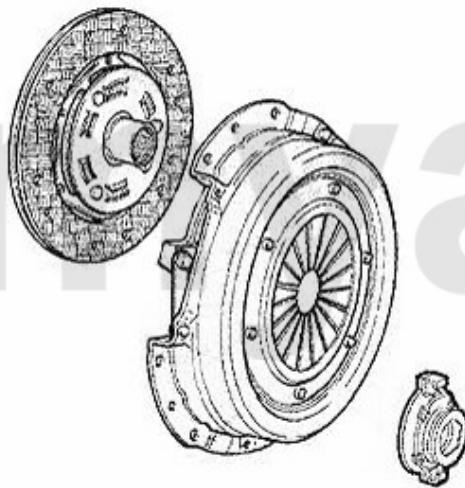

SEK3,831.30

Ausrücker/Sleeve Bearing 164/Super 3.0 V6 12V

1. 436 11951

1 43611951 OE.46411951 GUIDE SLEEVE RELEASE BEARING

SEK1,737.29

Kupplungs-Kit/Clutch Set 164 3.0 QV 24V Bj. 92>

1. 431 727001
Ø 235 mm

1 43172701 OE. 71734944 CLUTCH KIT