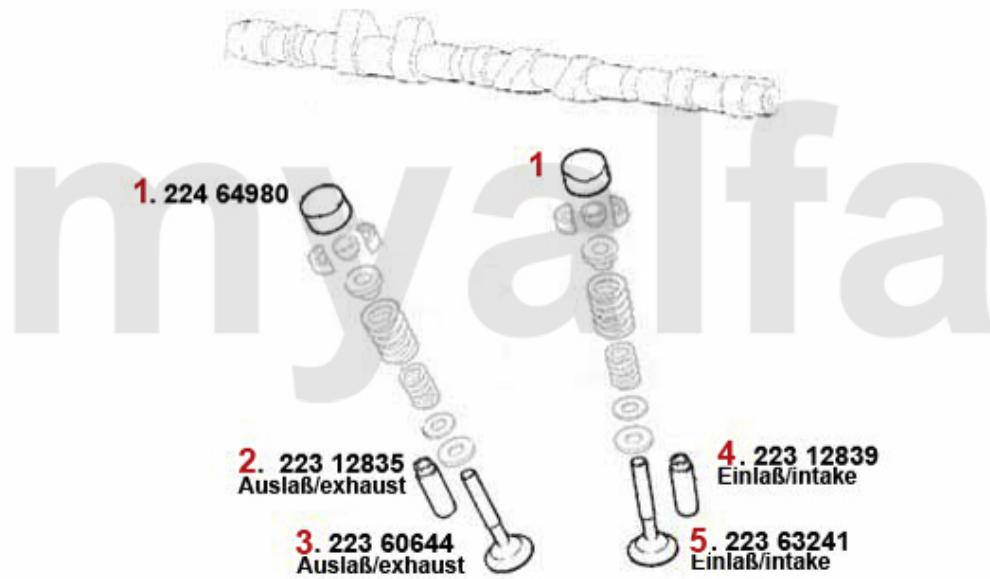

Ventiltrieb/Valve Train 164/Super 3.0 V6 24V

1	22464980	OE. 6066480 VALVE TAPPET	SEK406.95
2	22312835	OE. 60612835 VALVE GUIDE	SEK378.93
3	22360644	Exhaust Valve 3.0/3.2 24V	SEK348.68
4	22312839	OE. 60605120 VALVE GUIDE	SEK378.93
5	22363241	OE.60560643 INTAKE VALVE 3.0 V6 24V/3.2 GTA,147,156,164, 166, SPIDER/GTV (916),NUOVO GT	SEK338.13