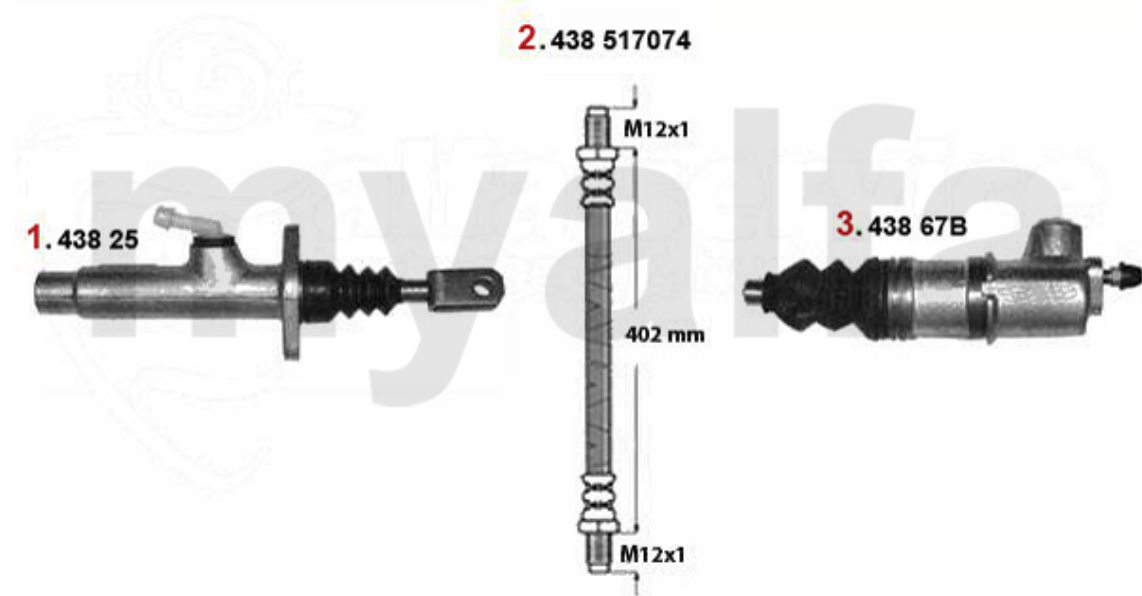

Kupplungsbetätigung/Clutch Actuation 164 2.0 Turbo 4-Cyl.

1	43825	OE. 60511530 CLUTCH MASTER CYLINDER	SEK1,248.75
2	43817074	OE. 71736944 CLUTCH HOSE	SEK337.02
3	43867	OE. 60511528/71738465 CLUTCH SLAVE CYLINDER 164/Super	SEK553.89