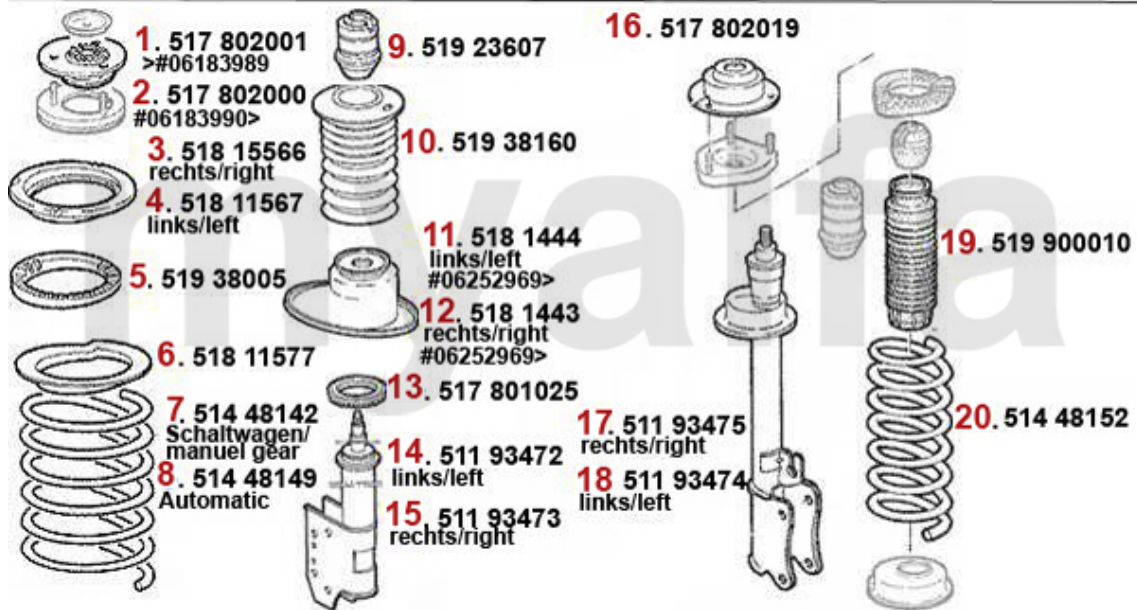

Federbeine/Struts 164 3.0 QV 24V

1	51702001	OE. 60507890 STRUT BEARING	On request
2	51702000	OE. 60570447 Suspension Mount	On request
3	51811566	OE. 60511566 CONTAINER	On request
4	51811567	OE. 60511567 CONTAINER	On request
5	51938005	OE. 60511574 PAD f. FRONTSPRING 164	On request
6	51811577	OE. 60511577 PLATE 164/Super	SEK230.88
7	51448142	OE. 60593382 SPRING	On request
9	51923607	OE. 82423607 Rubber Pad	SEK191.20
10	51938160	OE. 60501744 RUBBER BOOT PROTECTOR	SEK268.07
11	5181444	FRONT LEFT SPRING PLATE OE.60501444	SEK571.37
12	5181443	FRONT RIGHT SPRING PLATE OE.60501443	SEK571.37
13	51701025	OE. 60501446/01741/3 STRUT BEARING	SEK346.88
14	51193472	OE. 60593472 electr. STRUT FL 164 QV 1992>	On request
15	51193473	OE. 60593473 electr. STRUT FR 164 QV 1992>	On request
16	51702019	OE. 60507954 REAR STRUT BEARING 164/Sup.	On request
17	51193475	OE. 60593475 electr. STRUT RR 164 QV 1992>	On request
18	51193474	OE. 60593474 electr. STRUT RL 164 QV 1992>	On request
19	51900010	OE. 60801366 REAR STRUT BOOT 164/Super	SEK208.13
20	51448152	OE. 60507953 REAR SPRING 164/SUPER	On request