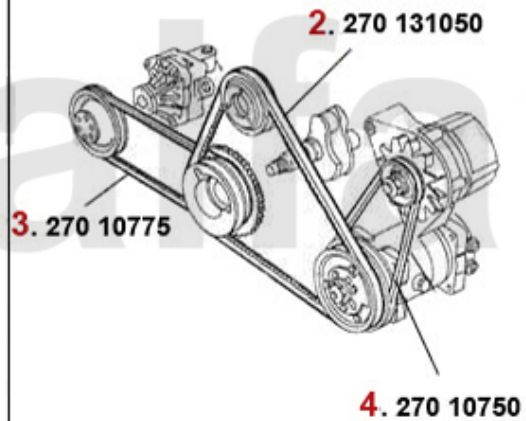

mit/with
Klimaanlage/AC: