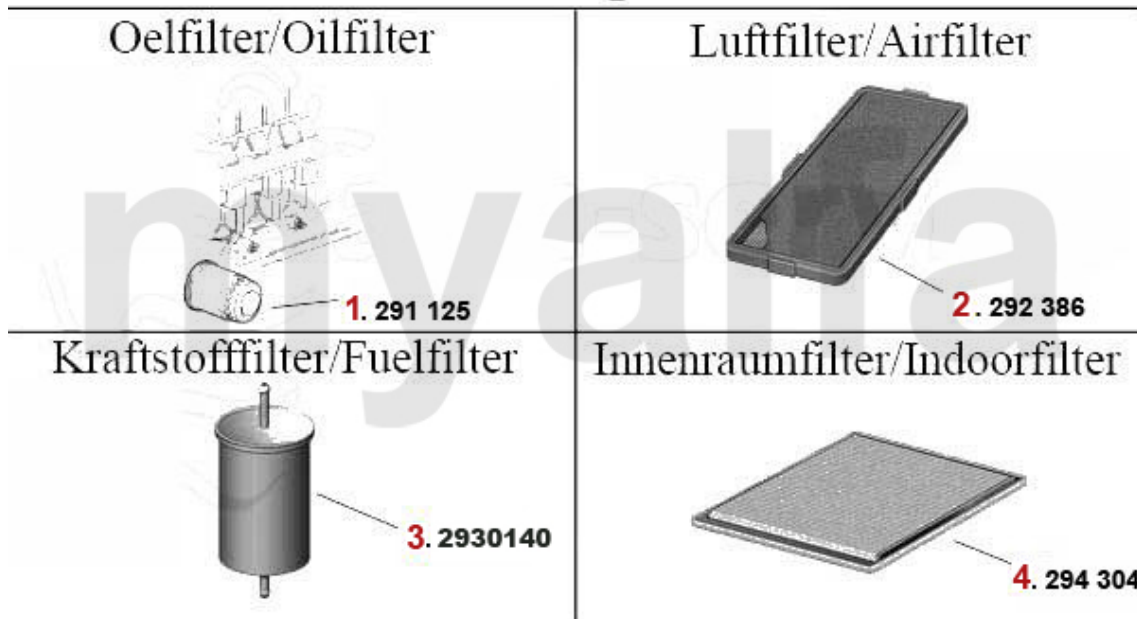

Filter 164/Super 2.0 TS

1	291125	OE. 60507080/60808974 OILFILTER	SEK138.75
2	292386	OE. 60510292 / 71736138 AIR FILTER	SEK383.64
3	2930140	FUEL FILTER SPIDER 2000 IE 1986-93	SEK309.00
4	294304	OE. 7797229 Air Filter	SEK317.18