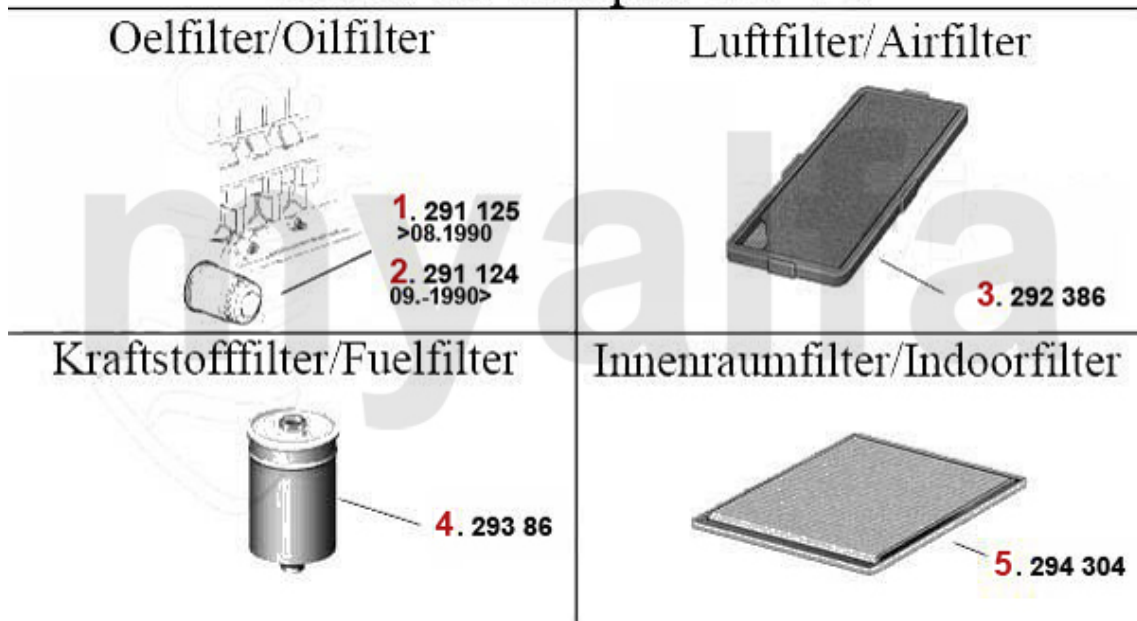

Filter 164/Super 3.0 V6

1	291125	OE. 60507080/60808974 OILFILTER	SEK138.75
2	291124	OE. 46805830 Oilfilter	SEK185.37
3	292386	OE. 60510292 / 71736138 AIR FILTER	SEK383.64
4	29386	OE. 60506968 FUEL FILTER	SEK343.96
5	294304	OE. 7797229 Air Filter	SEK317.18