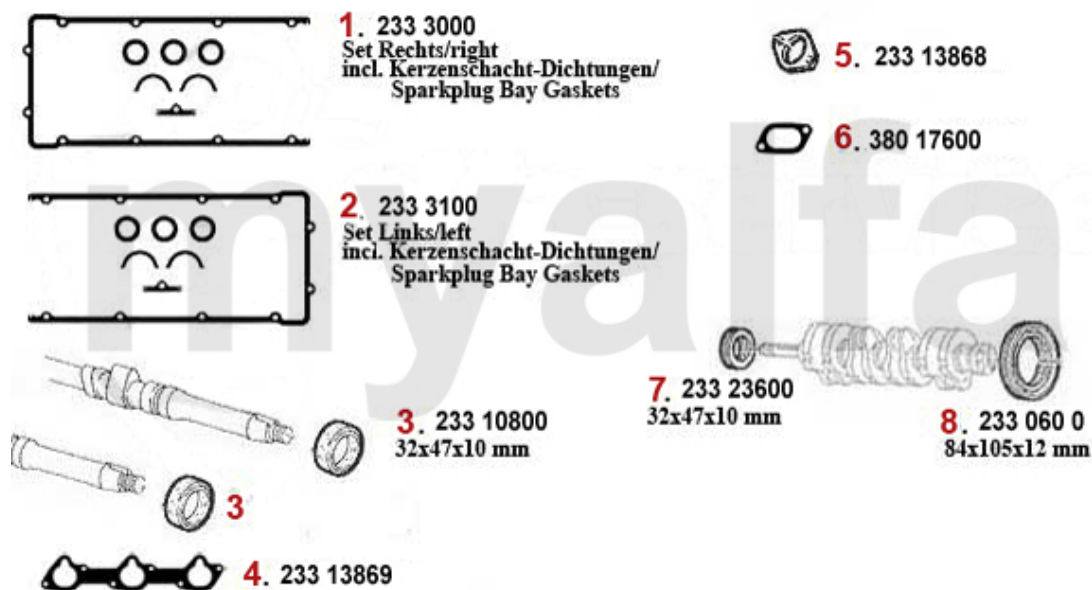

Dichtungen Motor/Gaskets Engine 164/Super 3.0 V6 24V

1	2333000	OE. 60609978 VALVE COVER GASKET SET RIGHT	SEK546.81
2	2333100	OE. 60609979 VALVE COVER GASKET SET LEFT	SEK546.81
3	23310800	Seal for Camshaft #606 10 985/561 03 085	SEK145.69
4	23313869	INTAKE MANIFOLD GASKET 147, 156,164/SUPER,166,GTV/SPIDER (916),NUOVO GT V6 24V	SEK83.39
5	23313868	OE. 60513868 Sealing Gasket	SEK68.82
6	38017600	OE. 60573536 / 60810625 EXHAUST MANIFOLD GASKET	SEK115.44
7	23323600	OE. 60567605/7 Sealing Gasket	SEK227.41