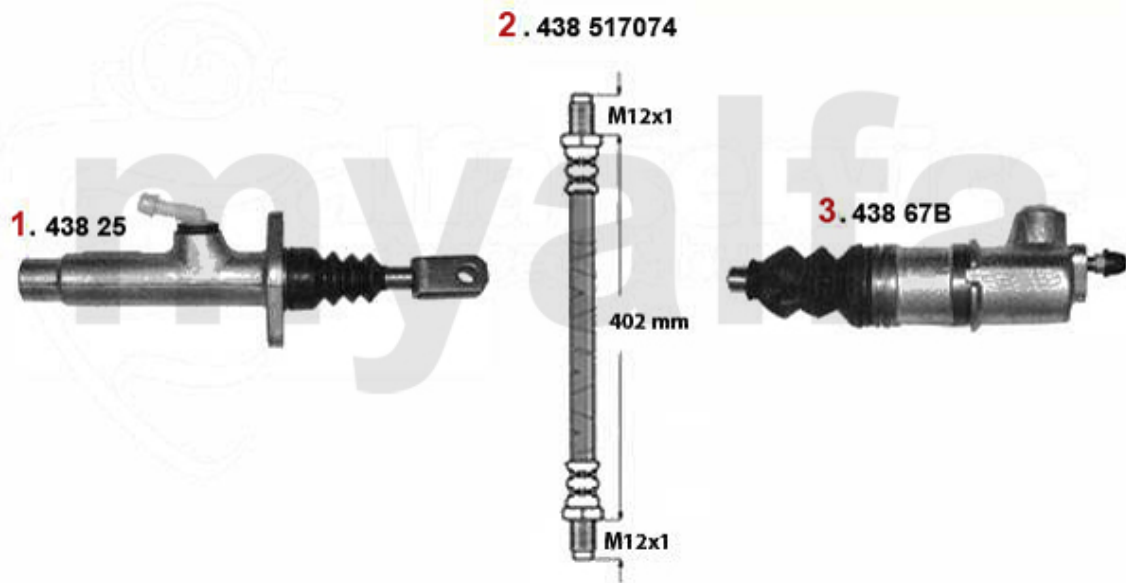

Kupplungsbetätigung/Clutch Actuation 164/Super 3.0 V6 12V

1	43825	OE. 60511530 CLUTCH MASTER CYLINDER	SEK1,248.75
2	43817074	OE. 71736944 CLUTCH HOSE	SEK337.02
3	43867	OE. 60511528/71738465 CLUTCH SLAVE CYLINDER 164/Super	SEK553.89