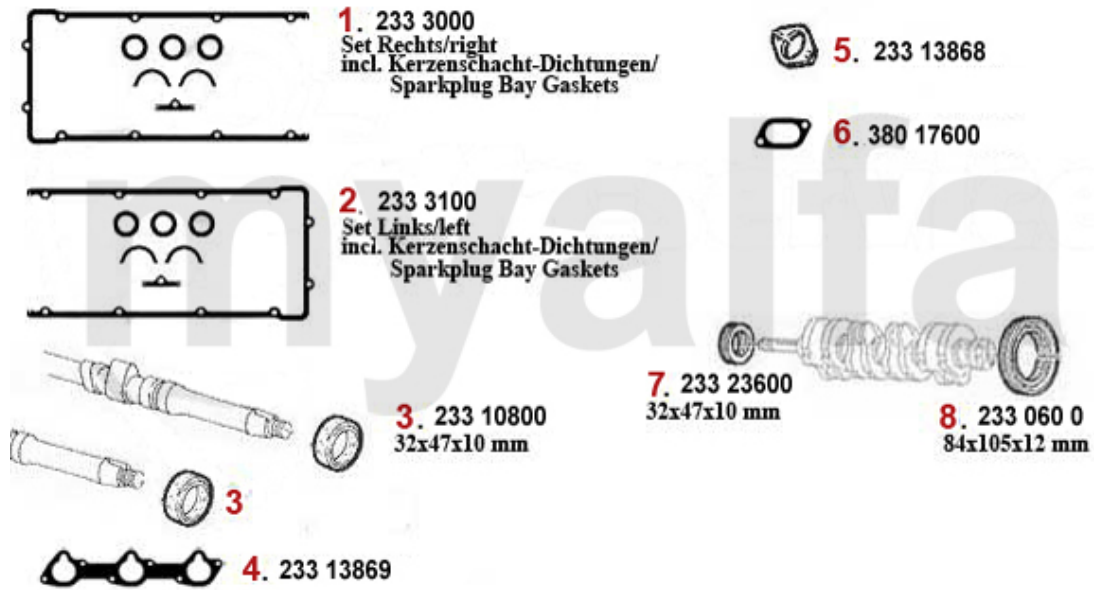

1	2333000	OE. 60609978 VALVE COVER GASKET SET RIGHT	SEK546.81
2	2333100	OE. 60609979 VALVE COVER GASKET SET LEFT	SEK546.81
3	23310800	Seal for Camshaft #606 10 985/561 03 085	SEK145.69
4	23313869	INTAKE MANIFOLD GASKET 147, 156,164/SUPER,166,GTV/SPIDER (916),NUOVO GT V6 24V	SEK83.39
5	23313868	OE. 60513868 Sealing Gasket	SEK68.82
6	38017600	OE. 60573536 / 60810625 EXHAUST MANIFOLD GASKET	SEK115.44
7	23323600	OE. 60567605/7 Sealing Gasket	SEK227.41