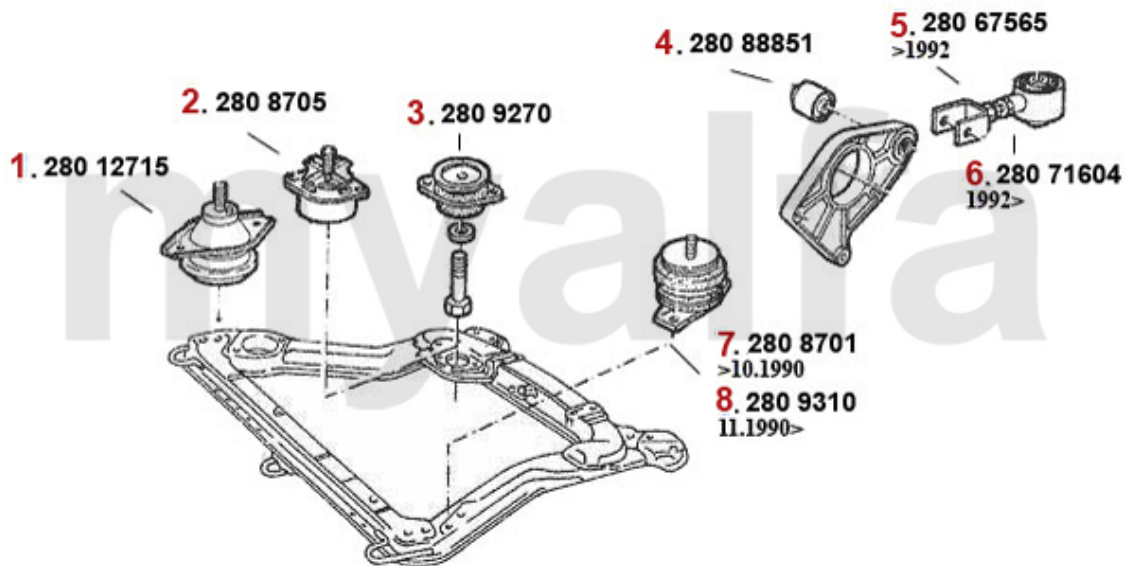

Motorlager/Enginemount 164/Super 2.0 TS

1	28012715	ENGINE MOUNT	On request
2	2808705	Motorlager HR 164/Super Bj. 06.88>	On request
3	2809270	Motorlager HR 164 alle Bj. >06.88	On request
4	28088851	OE. 60512737 BUSH	On request
5	28067565	OE. 60567565 ENGINEMOUNT 164	On request
6	28071604	OE. 60571604 LINK/ENGINEMOUNT 164/Super 2.0 TS	On request
7	2808701	OE. 60801717 ENGINEMOUNT FL 164 4-Cyl. >10.1990	SEK991.09
8	2809310	OE. 82427180 ENGINEMOUNT FL 164/Super 10.1990>	On request