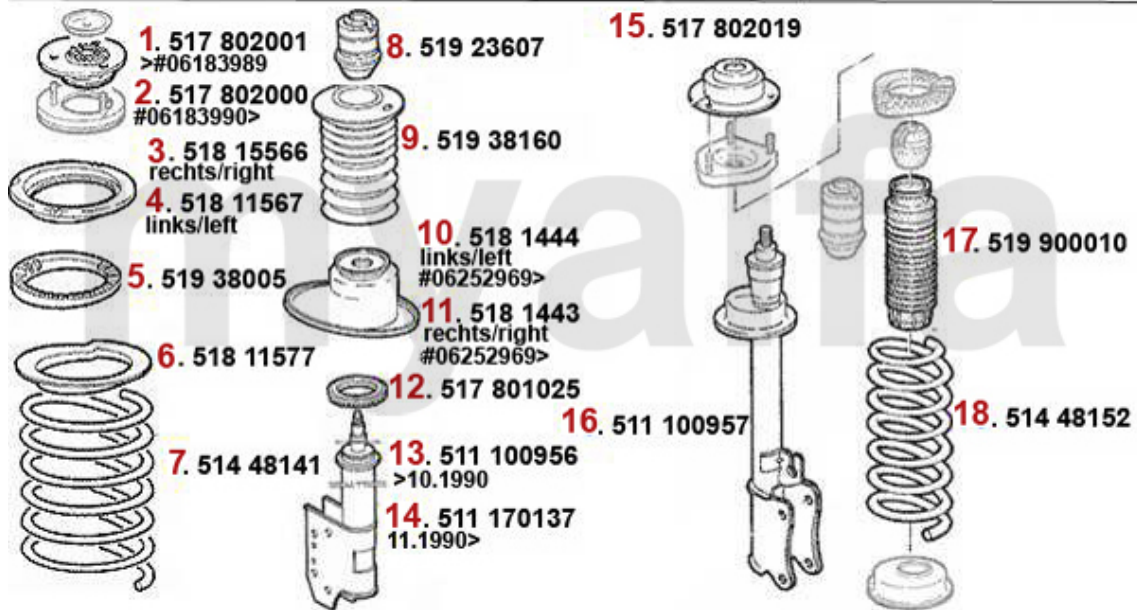

Federbeine/Struts 164/Super 2.0 TS

1	51702001	OE. 60507890 STRUT BEARING	On request
2	51702000	OE. 60570447 Suspension Mount	On request
3	51811566	OE. 60511566 CONTAINER	On request
4	51811567	OE. 60511567 CONTAINER	On request
5	51938005	OE. 60511574 PAD f. FRONTSPRING 164	On request
6	51811577	OE. 60511577 PLATE 164/Super	SEK230.88
7	51448141	OE. 60511576/60568680 FRONT SPRING	On request
8	51923607	OE. 82423607 Rubber Pad	SEK191.20
9	51938160	OE. 60501744 RUBBER BOOT PROTECTOR	SEK268.07
10	5181444	FRONT LEFT SPRING PLATE OE.60501444	SEK571.37
11	5181443	FRONT RIGHT SPRING PLATE OE.60501443	SEK571.37
12	51701025	OE. 60501446/01741/3 STRUT BEARING	SEK346.88
13	51100956	OE. 60507883 FRONT STRUT	On request
14	51170137	OE. 60598997 Shock Absorber	On request
15	51702019	OE. 60507954 REAR STRUT BEARING 164/Sup.	On request
16	51100957	OE. 60598998 REAR STRUT	SEK2,273.70
17	51900010	OE. 60801366 REAR STRUT BOOT 164/Super	SEK208.13
18	51448152	OE. 60507953 REAR SPRING 164/SUPER	On request