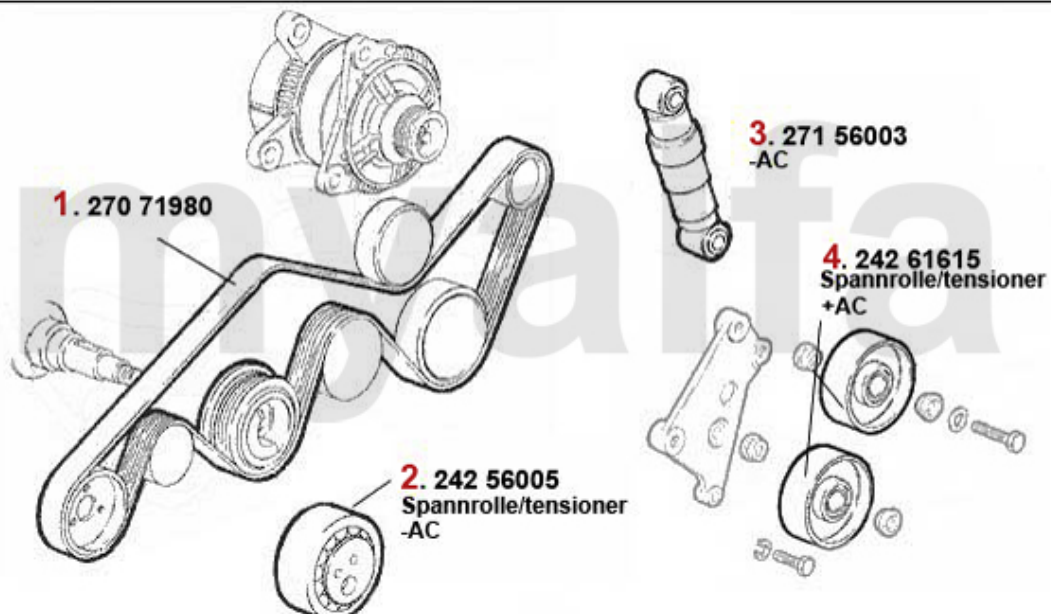

Keilriemen/V-Belt 164/Super 3.0 V6 24V

1	27071980	Belt # 605 61 247/606 05 423/608 10 651	SEK728.72
2	24256005	OE. 60561614 BELT TENSIONER	SEK815.57
3	27156003	OE. 60561380 BELT TENSIONER	On request
4	24261615	OE. 60661615 V-BELT PULLEY 164 V6 24V w. AC	On request