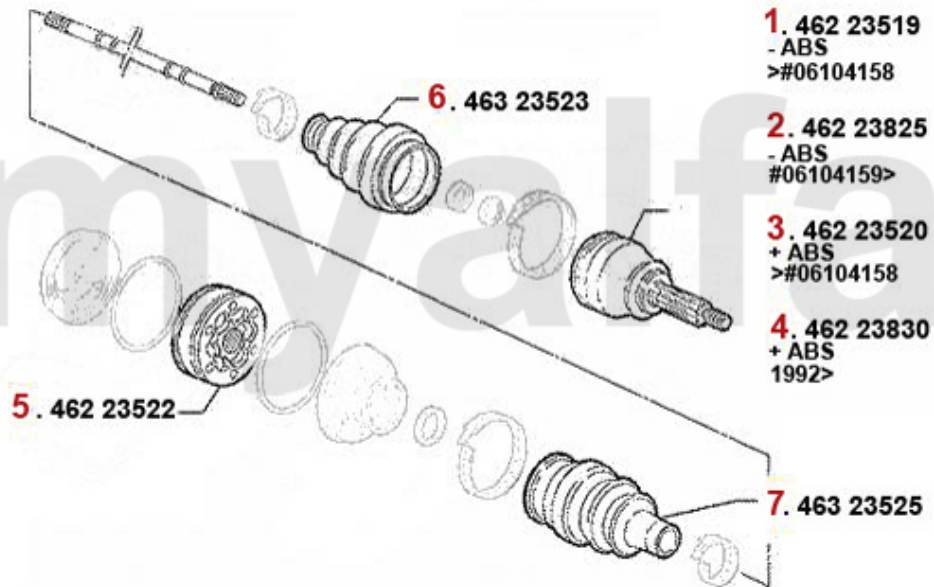

Antriebswelle/Driveshaft 164/Super 2.0 TS

1. 462 23519
- ABS
>#06104158

2. 462 23825
- ABS
#06104159>

3. 462 23520
+ ABS
>#06104158

4. 462 23830
+ ABS
1992>

5. 462 23522

6. 463 23523

7. 463 23525

1	46223519	OUTER JOINT SET 164 2.0 TS > #06104158	SEK1,537.91
2	46223825	Gelenksatz außen 164 2.0 TS ab #t6104159 ohne ABS	SEK1,327.98
3	46223520	OUTER DRIVE SHAFT END WITH ABS 164 2.0 TS >#6104158	On request
4	46223830	OUTer JOINT SET 164 Super WITH ABS 2.0 TS	SEK1,436.48
5	46223522	Gelenksatz innen 155,164 diverse	SEK1,184.65
6	46323523	OE.60812755 BOOT SET ALFA 33, 145/6 155,164 ,gtv/spider (916)	SEK197.03
7	46323525	OE. 9945301 BOOT	SEK320.65