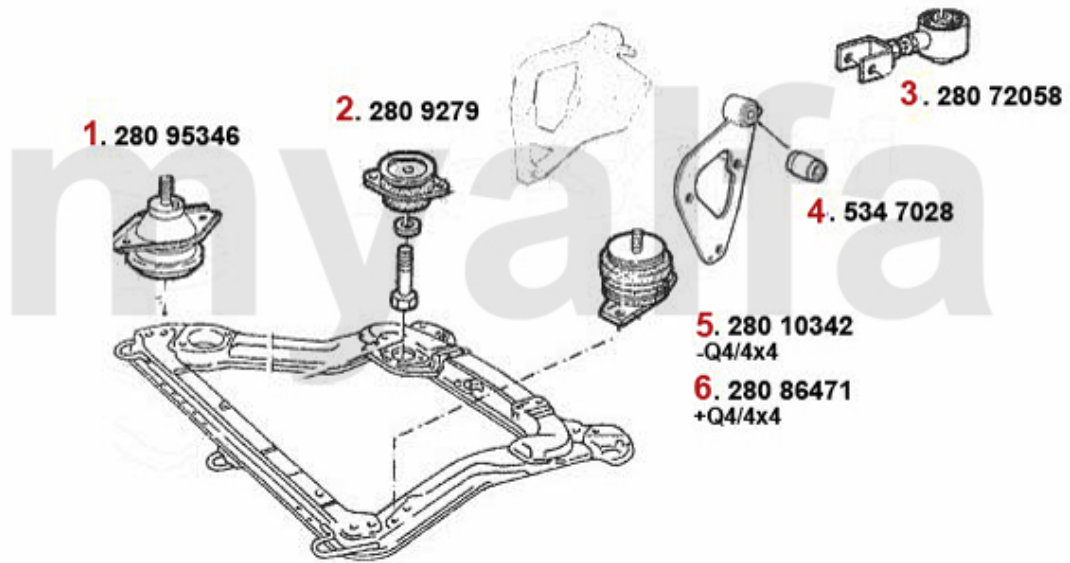

Motorlager/Enginemount 164/Super 3.0 V6 24V

1	28095346	OE. 60581383/60595346 Mount. Drive Shaft	On request
2	2809279	OE. 60581462/60512890 ENGINE MOUNT RR 164/Super	SEK3,252.99
3	28072058	OE. 60572058 Mount. Drive Shaft	On request
4	5347028	OE. 60507028 Silent Block	On request
5	28010342	OE. 60510342/60701590 ENGINE MOUNT	On request
6	28086471	OE. 60586471 ENIGNEMOUNT FL 164/Super 3.0 V6 24V 4x4	On request