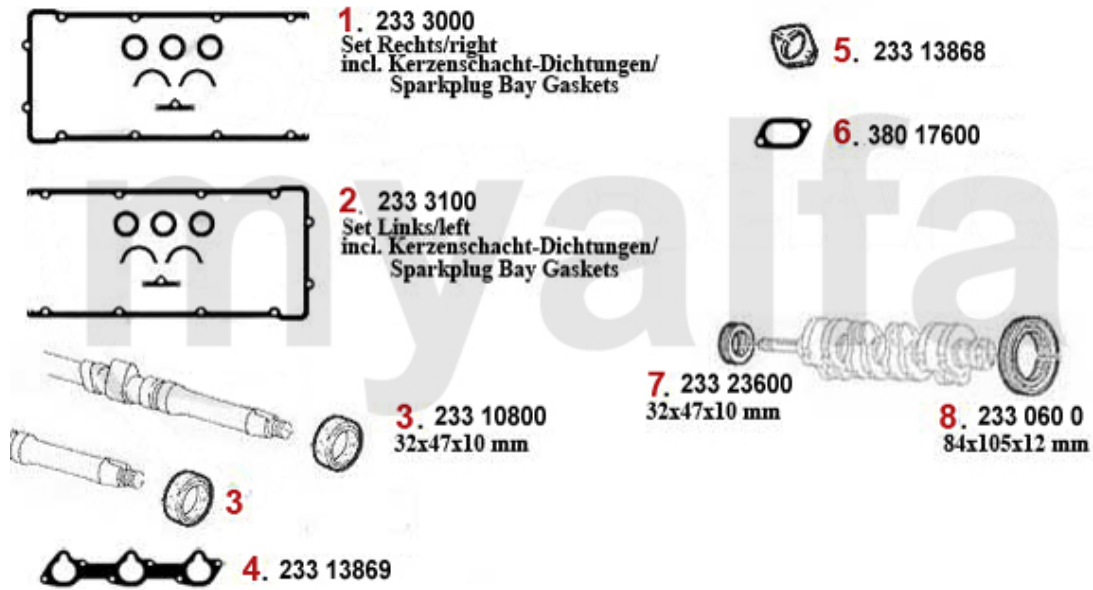

1	2333000	OE. 60609978 VALVE COVER GASKET SET RIGHT	SEK546.81
2	2333100	OE. 60609979 VALVE COVER GASKET SET LEFT	SEK546.81
3	23310800	Seal for Camshaft #606 10 985/561 03 085	SEK145.69
4	23313869	INTAKE MANIFOLD GASKET 147, 156,164/SUPER,166,GTV/SPIDER (916),NUOVO GT V6 24V	SEK83.39
5	23313868	OE. 60513868 Sealing Gasket	SEK68.82
6	38017600	OE. 60573536 / 60810625 EXHAUST MANIFOLD GASKET	SEK115.44
7	23323600	OE. 60567605/7 Sealing Gasket	SEK227.41