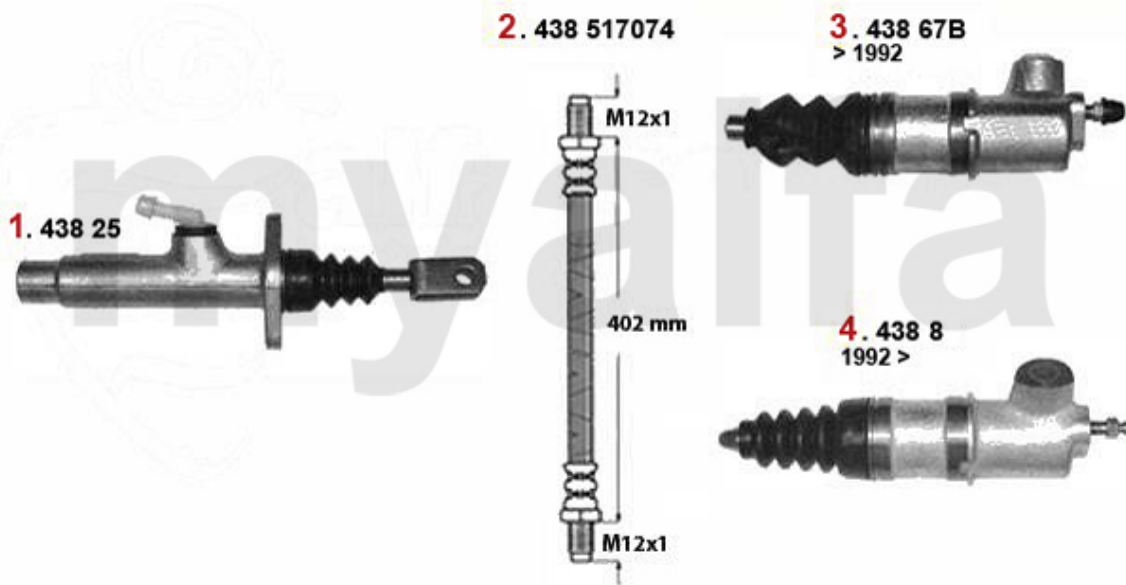

Kupplungsbetätigung/Clutch Actuation 164/Super 2.5 TD

1	43825	OE. 60511530 CLUTCH MASTER CYLINDER	SEK1,248.75
2	43817074	OE. 71736944 CLUTCH HOSE	SEK337.02
3	43867	OE. 60511528/71738465 CLUTCH SLAVE CYLINDER 164/Super	SEK553.89
4	4388	CLUTCH SLAVE CLYINDER SUD/SPRINT, 33 (905/7), 145, 156, 156	SEK698.47