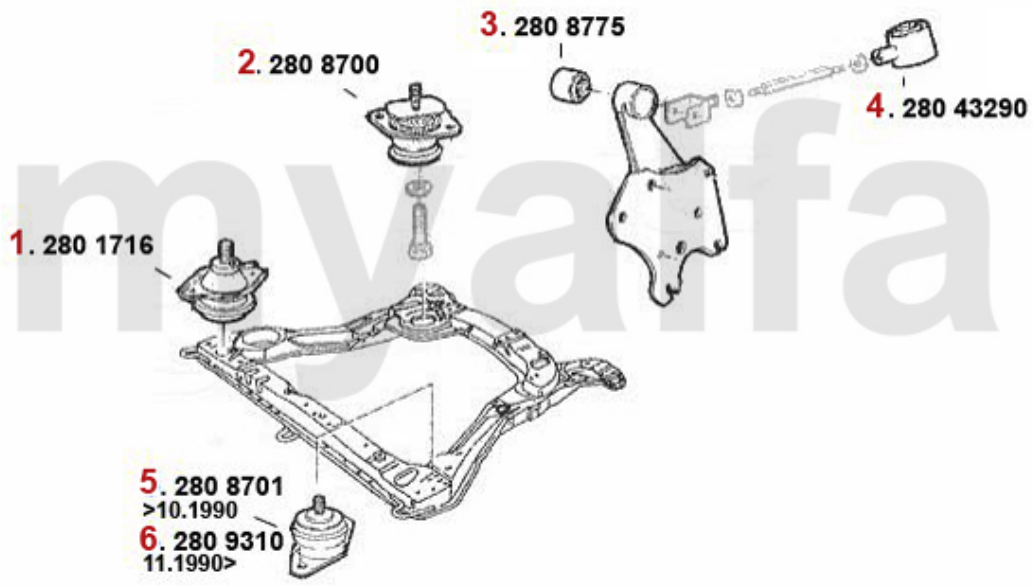

Motorlager/Enginemount 164 2.0 Turbo 4-Cyl.

1	2801716	OE. 60801716 ENGINEMOUNT FR 164 2.0 Turbo 4-Cyl.	SEK810.30
2	2808700	OE. 60801718 ENGINEMOUNT FR 164 2.0 Turbo 4-Cyl.	SEK586.50
3	2808775	Motorlagerbuchse vorne 145/6, 155,164,spider/gtv (916)	SEK234.35
4	28043290	OE. 60543290 ENGINEMOUNT 164 2.0 Turbo 4-Cyl./2.5 TD	SEK752.03
5	2808701	OE. 60801717 ENGINEMOUNT FL 164 4-Cyl. >10.1990	SEK991.09
6	2809310	OE. 82427180 ENGINEMOUNT FL 164/Super 10.1990>	On request