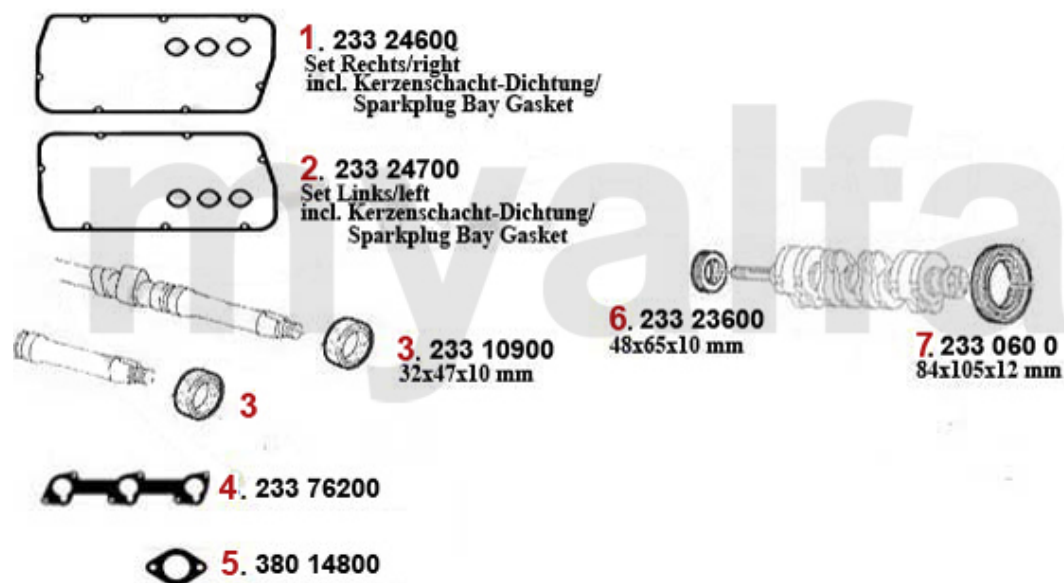

Dichtungen Motor/Gaskets Engine 164/Super 3.0 V6 12V

1	23324600	OE. 60512948 RIGHT VALVE COVER GASKET	SEK465.23
2	23324700	OE. 60512949 LEFT VALVE COVER GASKET SET	SEK465.23
3	23310900	OE.60570617 OIL SEAL CAMSHAFT V6	SEK195.92
4	23376200	INTAKE MANIFOLD GASKET 155, 164/SUPER ,166,GTV/SPIDER V6 12V	SEK193.56
5	38014800	OE. 60563670/60630269 EXHAUST MANIFOLD GASKET 6,75,90,155 , 164/Super,RZ/SZ 6-CYLINDER	SEK75.76
6	23323600	OE. 60567605/7 Sealing Gasket	SEK227.41
7	2330600	OIL SEAL CRANK SHAFT REAR 84/105/12 SPIDER IE 1990-93 ORIGINAL QUALITY	SEK406.95
8	23307294	OE. 60507294 RUBBER RING f. SPARK PLUG SHAFT V6/12V	SEK68.82