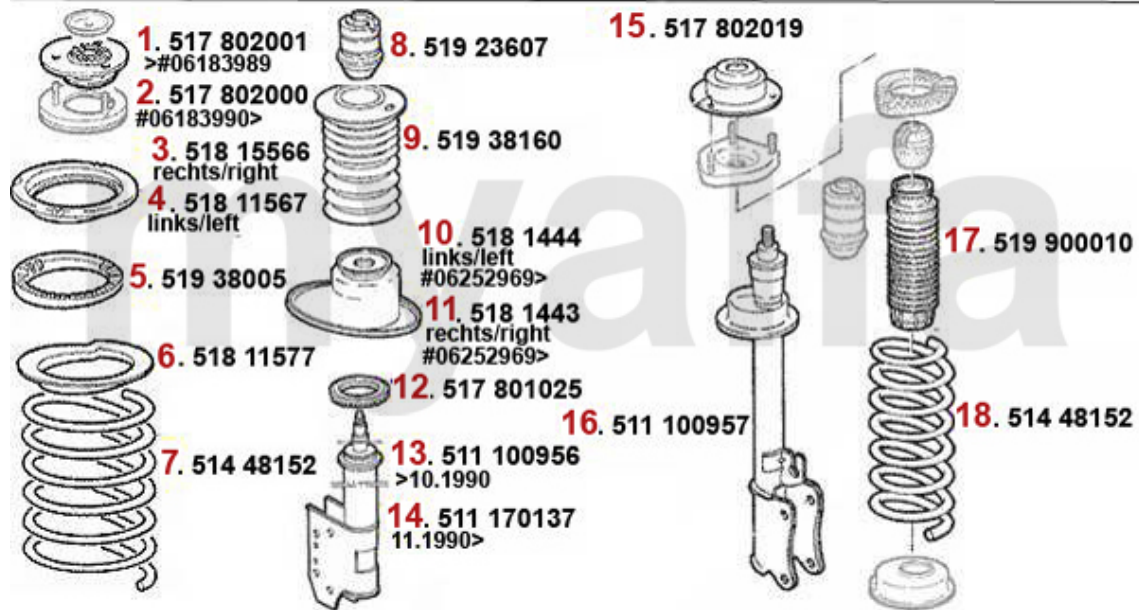

Federbeine/Struts 164 2.0 V6 Turbo

1	51702001	OE. 60507890 STRUT BEARING	On request
2	51702000	OE. 60570447 Suspension Mount	On request
3	51811566	OE. 60511566 CONTAINER	On request
4	51811567	OE. 60511567 CONTAINER	On request
5	51938005	OE. 60511574 PAD f. FRONTSRING 164	On request
6	51811577	OE. 60511577 PLATE 164/Super	SEK230.88
8	51923607	OE. 82423607 Rubber Pad	SEK191.20
9	51938160	OE. 60501744 RUBBER BOOT PROTECTOR	SEK268.07
10	5181444	FRONT LEFT SPRING PLATE OE.60501444	SEK571.37
11	5181443	FRONT RIGHT SPRING PLATE OE.60501443	SEK571.37
12	51701025	OE. 60501446/01741/3 STRUT BEARING	SEK346.88
13	51100956	OE. 60507883 FRONT STRUT	On request
14	51170137	OE. 60598997 Shock Absorber	On request
15	51702019	OE. 60507954 REAR STRUT BEARING 164/Sup.	On request
17	51900010	OE. 60801366 REAR STRUT BOOT 164/Super	SEK208.13
18	51448152	OE. 60507953 REAR SPRING 164/SUPER	On request