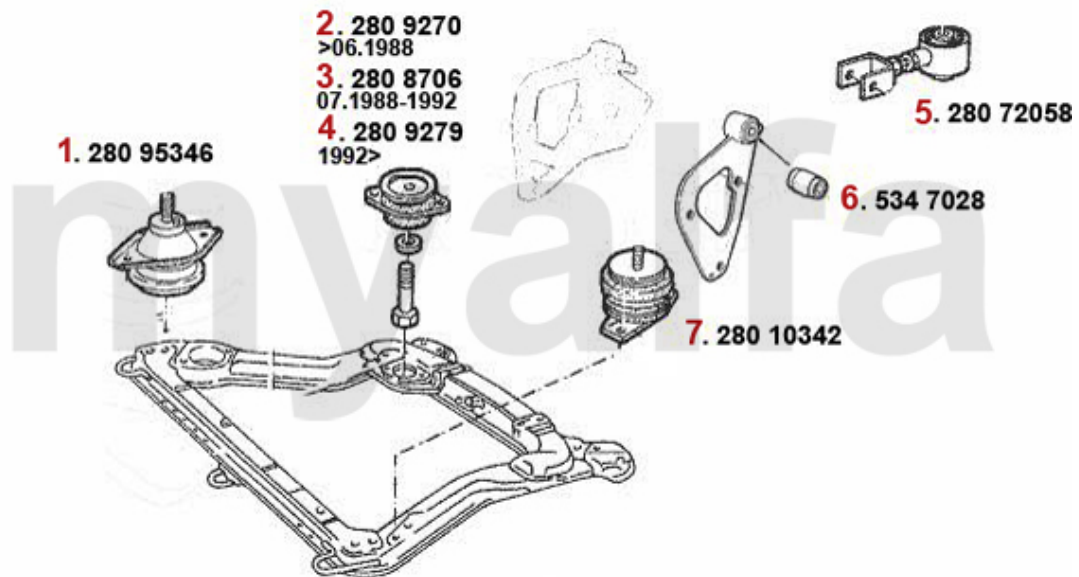

Motorlager/Enginemount 164/Super 3.0 V6 12V

1	28095346	OE. 60581383/60595346 Mount. Drive Shaft	On request
2	2809270	Motorlager HR 164 alle Bj. >06.88	On request
3	2808706	OE. 60801765 ENGINE MOUNT RR 164/Super	On request
4	2809279	OE. 60581462/60512890 ENGINE MOUNT RR 164/Super	SEK3,252.99
5	28072058	OE. 60572058 Mount. Drive Shaft	On request
6	5347028	OE. 60507028 Silent Block	On request
7	28010342	OE. 60510342/60701590 ENGINE MOUNT	On request