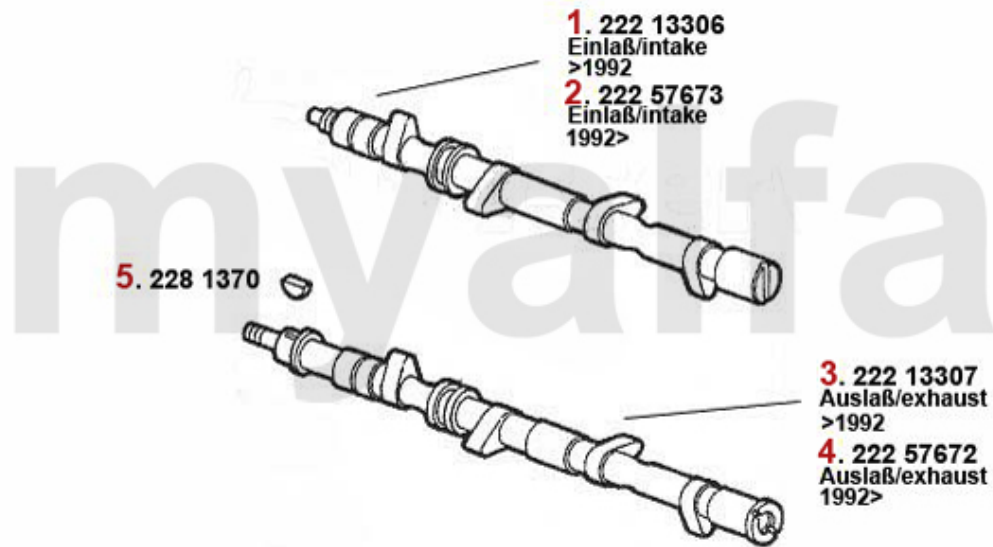

Nockenwelle/Camshaft 164/Super 2.0 TS

1	22213306	Nockenwelle (Einlass) 75,164 Bj. >92 2.0 TS	SEK3,323.06
2	22257673	Nockenwelle (Einlass) 155 1.8/2.0 TS Bj. >96,164 Super 2.0 TS	On request
3	22213307	Camshaft exhaust side 75,164 2.0 TS OE.60513307	On request
4	22257672	Nockenwelle (Auslass) 155 1.8/2.0 TS Bj. >96,164 Super 2.0 TS	SEK2,624.60
5	2281370	WEDGE CAMSHAFT	SEK80.48