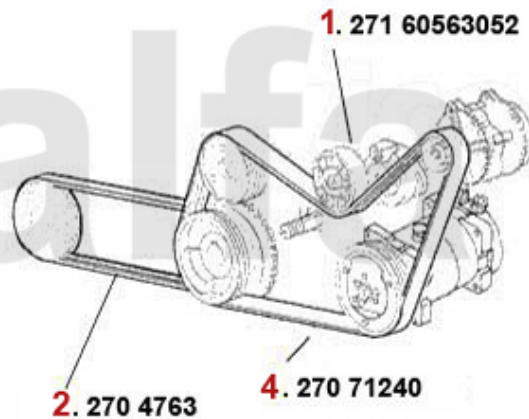

mit/with AC: