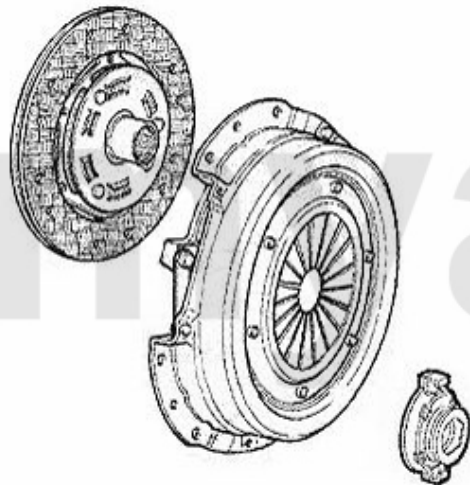

SEK1,737.29

Ausrücker/Sleeve Bearing 164/Super 3.0 V6 24V

1. 436 11951

1 43611951 OE.46411951 GUIDE SLEEVE RELEASE BEARING

SEK1,737.29

Kupplungs-Kit/Clutch Set 164/Super 3.0 V6 24V

1. 431 727001
Ø 235 mm

1 43172701 OE. 71734944 CLUTCH KIT