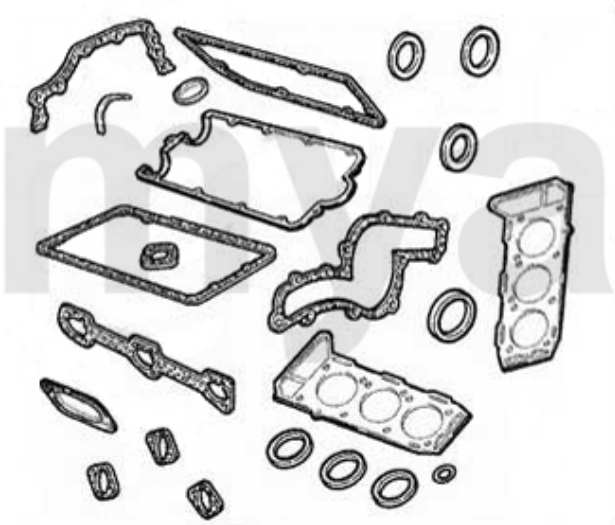

Motordichtsatz/Full Set 164/Super 3.0 V6 24V

1. 231 48600

1 23148600 OE. 60778799 FULL SET

SEK4,294.31