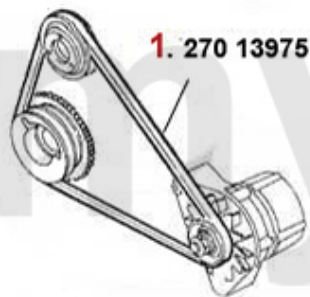

Keil-/Keilrippenriemen 164 2.0 Turbo

ohne/without
Klimaanlage/AC: