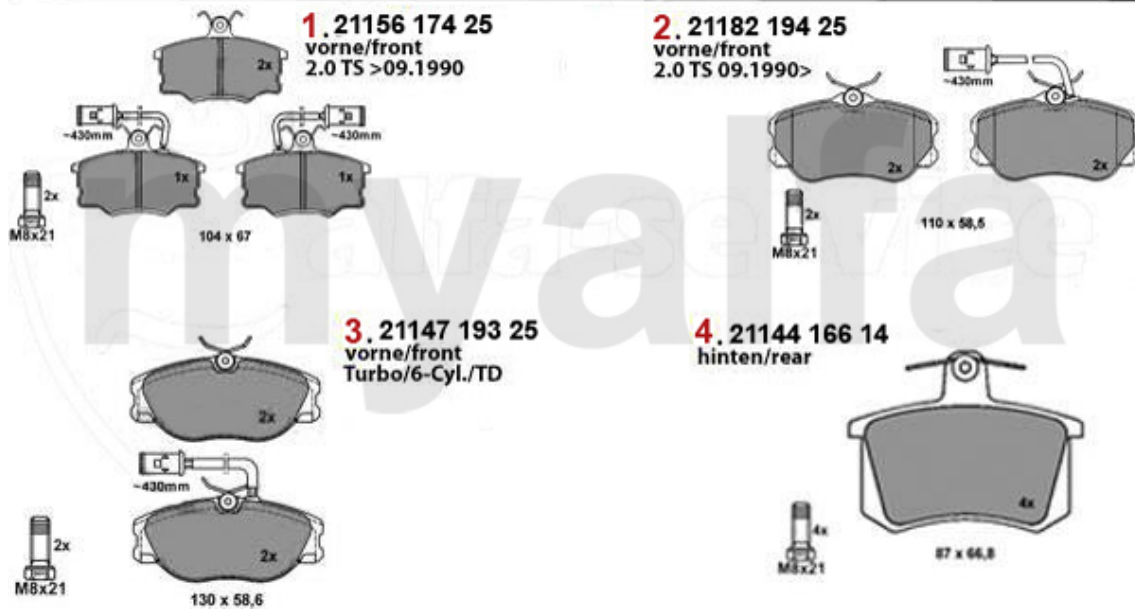

Brembeläge/Brakepads 164 >1992

1. 21156 174 25
vorne/front
2.0 TS >09.1990

2. 21182 194 25
vorne/front
2.0 TS 09.1990>

3. 21147 193 25
vorne/front
Turbo/6-Cyl./TD

4. 21144 166 14
hinten/rear

1	21117425	SBB VA mit WE 164 2.0 TS bj. >08.90 > #6142573,RZ,SZ Bremssystem:	SEK1,089.05
		Lucas	
2	21119425	FRONT BRAKE PADS 164 2.0 TS BRAKE SYSTEM: LUCAS	SEK968.89
3	21119325	OE. 9945815/6 FRONT BRAKE PADS 164	SEK1,017.87
4	21116614	Brake Pads 164 rear	SEK808.08