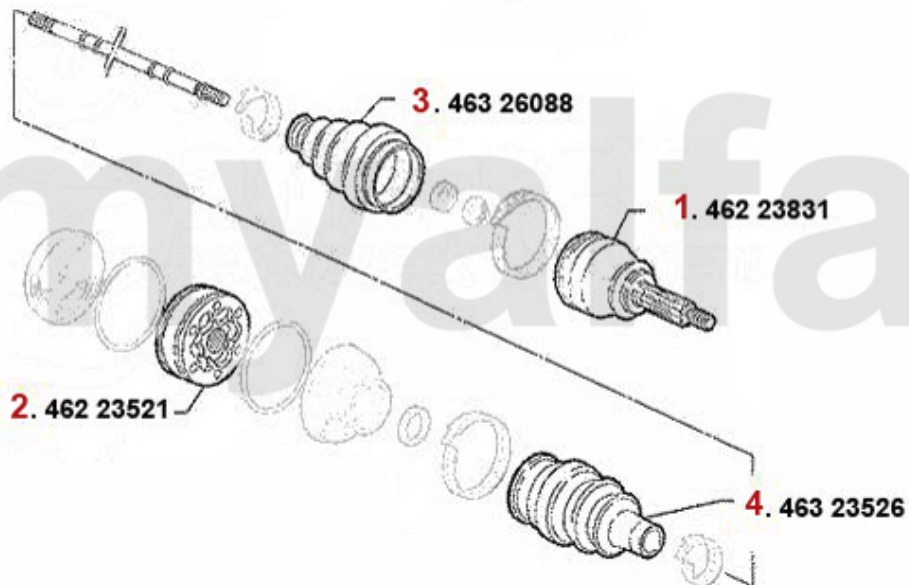

Antriebswelle/Driveshaft 164 3.0 QV 24V Bj. 92>

2	46223521	SET OF INNER JOINTS 164/SUPER TURBO, 6-CYLINDER	SEK1,184.65
3	46326088	OE. 60556609 OUTER BOOT SET	SEK348.68
4	46323526	OE. 60510352 Boot Set Gear Side	SEK302.06