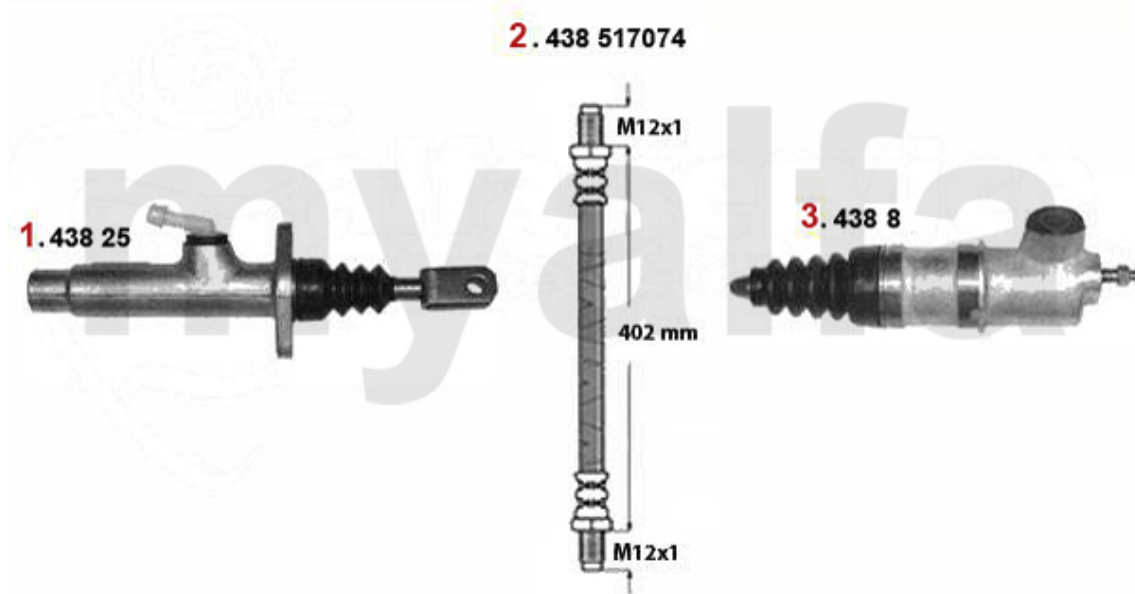

Kupplungsbetätigung/Clutch Actuation 164 3.0 QV Bj. >92

1	43825	OE. 60511530 CLUTCH MASTER CYLINDER	SEK1,248.75
2	43817074	OE. 71736944 CLUTCH HOSE	SEK337.02
3	4388	CLUTCH SLAVE CLYINDER SUD/SPRINT, 33 (905/7), 145, 156, 156	SEK698.47