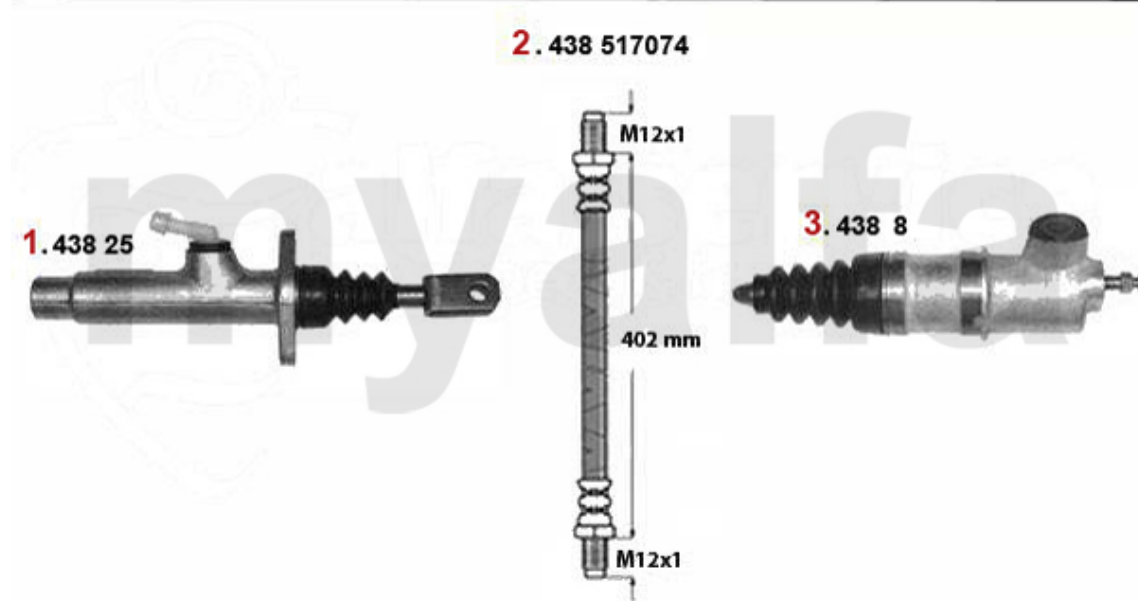

Kupplungsbetätigung/Clutch Actuation 164/Super 3.0 V6 24V

1	43825	OE. 60511530 CLUTCH MASTER CYLINDER	SEK1,248.75
2	43817074	OE. 71736944 CLUTCH HOSE	SEK337.02
3	4388	CLUTCH SLAVE CLYINDER SUD/SPRINT, 33 (905/7), 145, 156, 156	SEK698.47