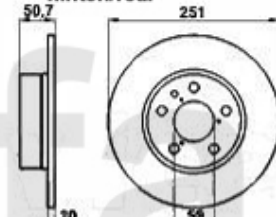

4. 610 518815
6-Cyl./TD
hinten/rear