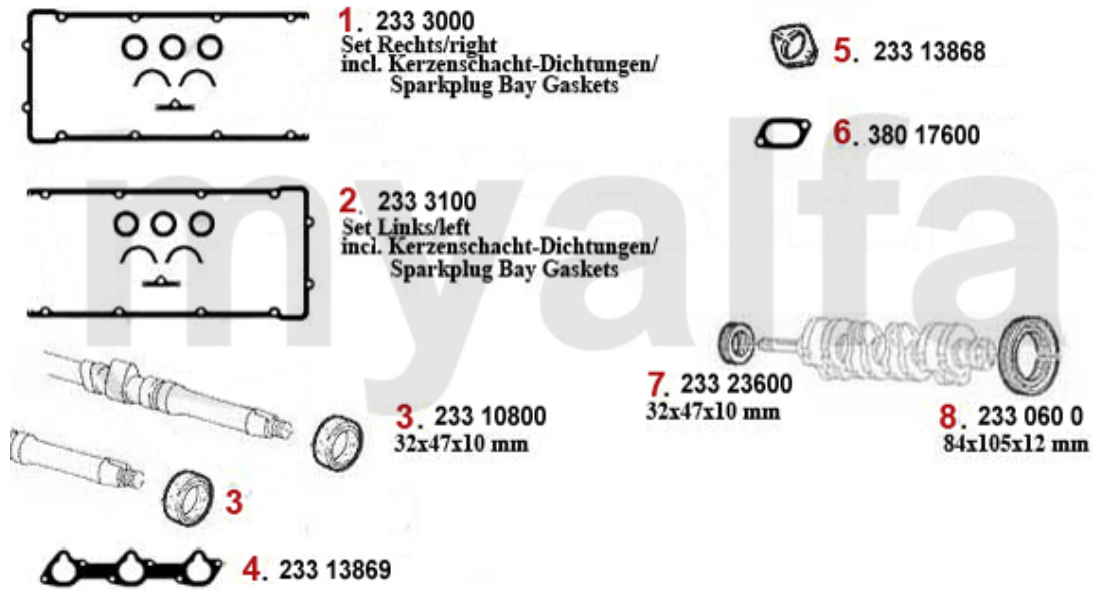

Dichtungen Motor/Gaskets Engine 164/Super 3.0 V6 24V

1	2333000	OE. 60609978 VALVE COVER GASKET SET RIGHT	SEK546.81
2	2333100	OE. 60609979 VALVE COVER GASKET SET LEFT	SEK546.81
3	23310800	Seal for Camshaft #606 10 985/561 03 085	SEK145.69
4	23313869	INTAKE MANIFOLD GASKET 147, 156,164/SUPER,166,GTV/SPIDER (916),NUOVO GT V6 24V	SEK83.39
5	23313868	OE. 60513868 Sealing Gasket	SEK68.82
6	38017600	OE. 60573536 / 60810625 EXHAUST MANIFOLD GASKET	SEK115.44
7	23323600	OE. 60567605/7 Sealing Gasket	SEK227.41