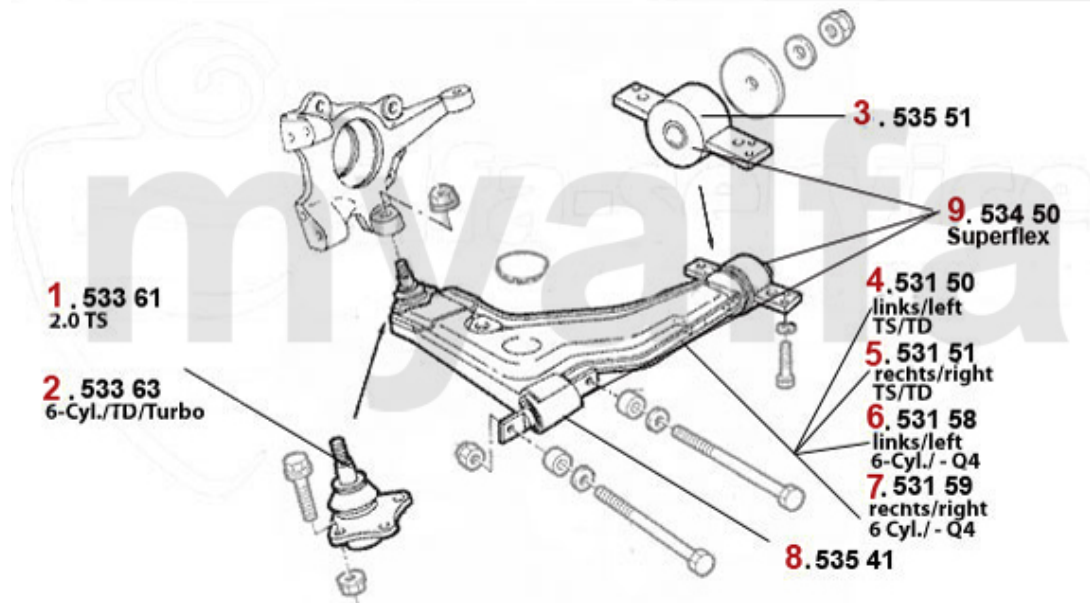

Aufhängung/Attachment 164/Super vorne/front

1	53361	Traggelenk 164/Super TS passendes Teil zu QL 50/1	SEK467.59
2	53363	OE. 60510360 BALL JOINT	SEK467.59
3	53551	OE. 60510361/60606138 FRONT LOWER ARM REAR BUSH 164/SUPER	SEK320.65
4	53150	Querlenker links 164/Super TS & TD	SEK1,627.68
5	53151	Querlenker rechts 164/Super TS & TD	On request
6	53158	60588845 LEFT CONTROL ARM 164/Super	SEK1,620.74
7	53159	OE. 60588846 RIGHT CONTROL ARM 164/Super	On request
8	53541	FRONT LOWER ARM MIDDLE BUSH	SEK173.72
9	53450	SUPER-FLEX FRONT CONTROL ARM 164, INNER FRONT AND REAR BUSHKIT	SEK1,504.05