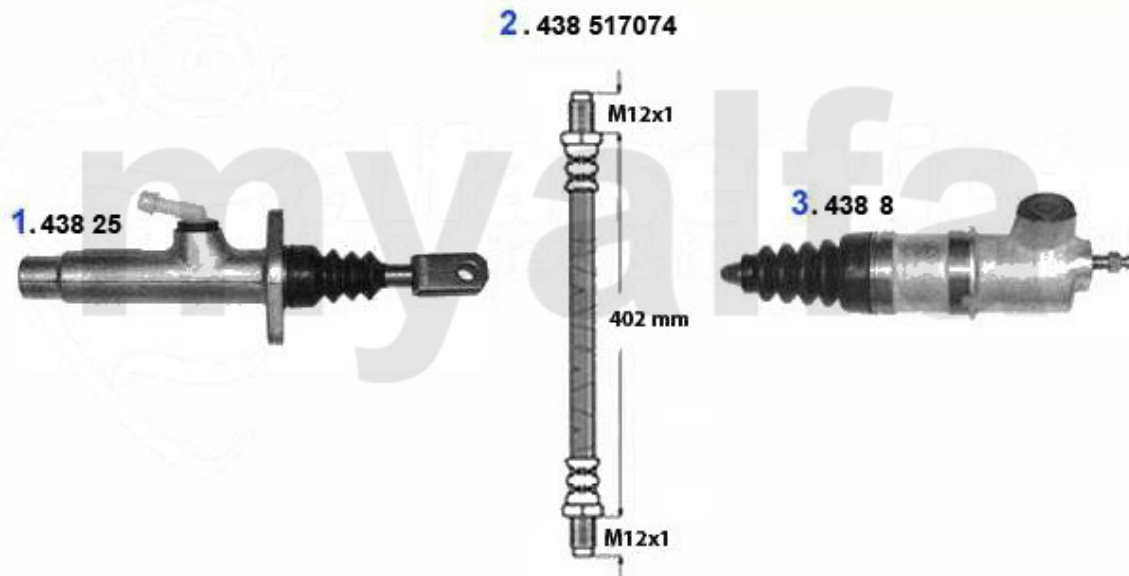

Kupplungsbetätigung/Clutch Actuation 164 3.0 QV Bj. 92>

1	43825	OE. 60511530 CLUTCH MASTER CYLINDER	SEK1,248.75
2	43817074	OE. 71736944 CLUTCH HOSE	SEK337.02
3	4388	CLUTCH SLAVE CLYINDER SUD/SPRINT, 33 (905/7), 145, 156, 156	SEK698.47