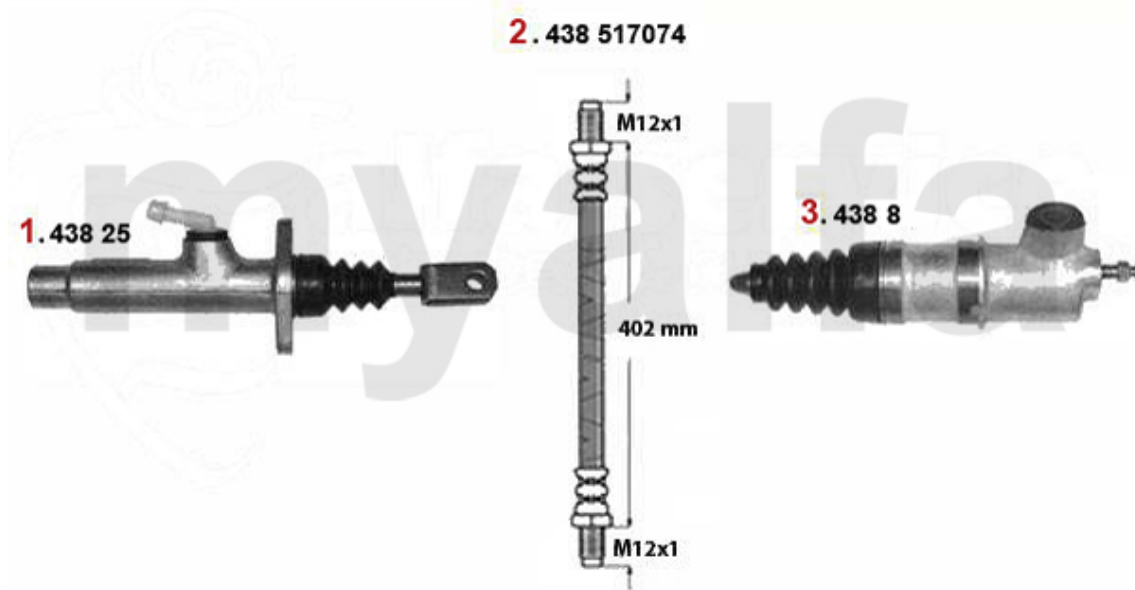

Kupplungsbetätigung/Clutch Actuation 164 3.0 QV Bj. >92

1	43825	OE. 60511530 CLUTCH MASTER CYLINDER	SEK1,248.75
2	43817074	OE. 71736944 CLUTCH HOSE	SEK337.02
3	4388	CLUTCH SLAVE CLYINDER SUD/SPRINT, 33 (905/7), 145, 156, 156	SEK698.47