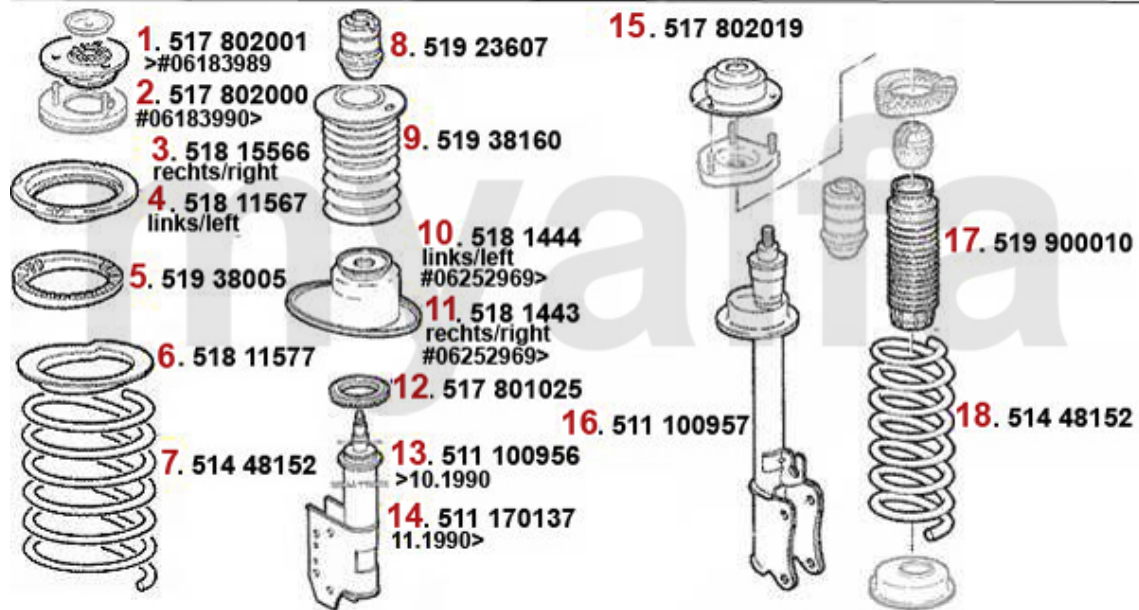

Federbeine/Struts 164 2.0 V6 Turbo

1	51702001	OE. 60507890 STRUT BEARING	On request
2	51702000	OE. 60570447 Suspension Mount	On request
3	51811566	OE. 60511566 CONTAINER	On request
4	51811567	OE. 60511567 CONTAINER	On request
5	51938005	OE. 60511574 PAD f. FRONTSPRING 164	On request
6	51811577	OE. 60511577 PLATE 164/Super	SEK230.88
8	51923607	OE. 82423607 Rubber Pad	SEK191.20
9	51938160	OE. 60501744 RUBBER BOOT PROTECTOR	SEK268.07
10	5181444	FRONT LEFT SPRING PLATE OE.60501444	SEK571.37
11	5181443	FRONT RIGHT SPRING PLATE OE.60501443	SEK571.37
12	51701025	OE. 60501446/01741/3 STRUT BEARING	SEK346.88
13	51100956	OE. 60507883 FRONT STRUT	On request
14	51170137	OE. 60598997 Shock Absorber	On request
15	51702019	OE. 60507954 REAR STRUT BEARING 164/Sup.	On request
17	51900010	OE. 60801366 REAR STRUT BOOT 164/Super	SEK208.13
18	51448152	OE. 60507953 REAR SPRING 164/SUPER	On request