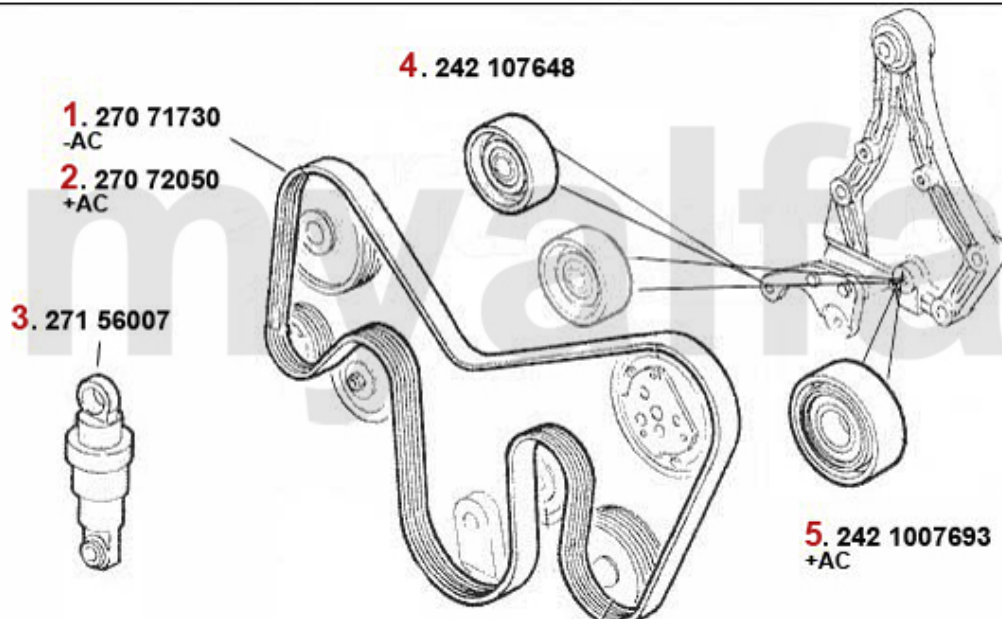

Keilriemen/V-Belts 164/Super 2.5 TD 1992>

1	27071730	OE. 60604835 V-BELT	SEK578.31
2	27072050	OE. 60590385 V-BELT	SEK641.30
3	27156007	Riemenspanner/Schwingungsdämpfer 155/164 Super 2.5 TD	SEK2,786.66
4	24207648	OE. 60595630 IDLE PULLEY	SEK1,190.48
5	24207693	Umlenkrolle Keilrippenriemen 164 Super 2.5 TD	SEK832.50