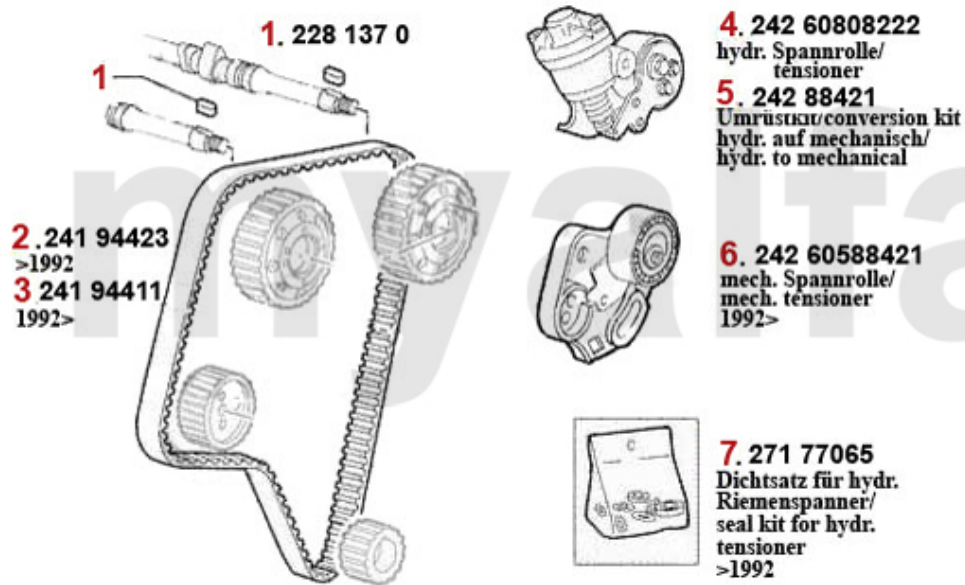

Zahnriemen/Timingbelt 164/Super 3.0 V6 12V

1	2281370	WEDGE CAMSHAFT	On request
2	24194423	OE. 60562106 Timing Belt	SEK542.24
3	24194411	OE. 60500466 TIMINGBELT V6 12V 1992>	SEK378.93
4	24208222	Belttensioner hydraulic 75, 155, RZ, SZ,164, GTV6	On request
5	24288421	ALTERING KIT TIMING BELT TENSIONER HYDRAULIC TO	SEK2,203.63
6	24210451	OE. 60588421 BELT TENSIONER MECHANIC.	SEK1,416.64
7	27177065	OE. 60777065 GASKET SET FOR HYDRAULIC BELTSTRETCHER 6-CYL.	SEK454.68