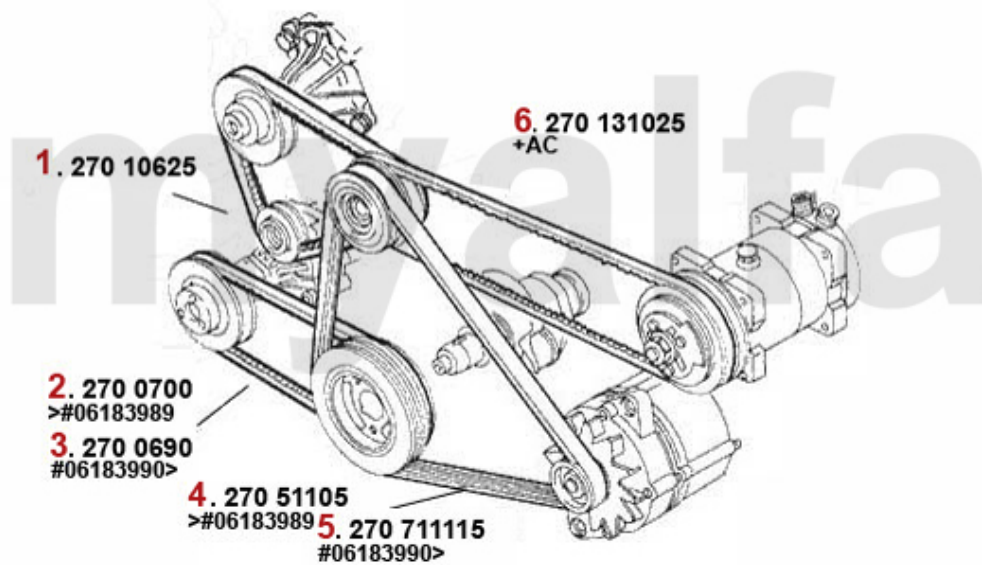

Keilriemen/V-Belts 164 2.5 TD >1992

1	27010625	Keilriemen 9,5x625 164 2.5TD Bj. >9 2 Wasserpumpe	SEK103.79
2	2700700	V-BELT 9.5x825	SEK103.79
3	2700690	V-BELT 10 x 813	SEK128.21
4	27051105	keilrippenriemen 5PK1105 164 Bj. >9 2 2.0 TS Servopumpe	SEK269.31
5	27071115	Keilrippenriemen 7PK1115 164 2.5 TD Bj. >92 Generator	SEK320.65
6	27031025	Keilriemen 12.5x1025 164 Bj. >92 2. 5 TD Klimakompressor	SEK179.54