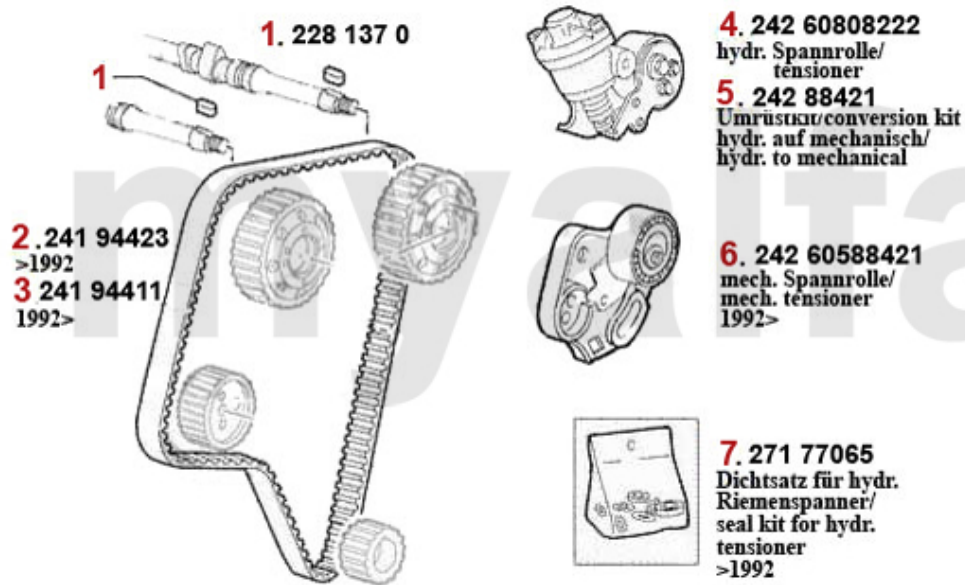

Zahnriemen/Timingbelt 164/Super 3.0 V6 12V

1	2281370	WEDGE CAMSHAFT	SEK80.48
2	24194423	OE. 60562106 Timing Belt	SEK542.24
3	24194411	OE. 60500466 TIMINGBELT V6 12V 1992>	SEK378.93
4	24208222	Belttensioner hydraulic 75, 155, RZ, SZ,164, GTV6	On request
5	24288421	ALTERING KIT TIMING BELT TENSIONER HYDRAULIC TO	SEK2,203.63
6	24210451	OE. 60588421 BELT TENSIONER MECHANIC.	SEK1,416.64
7	27177065	OE. 60777065 GASKET SET FOR HYDRAULIC BELTSTRETCHER 6-CYL.	SEK454.68