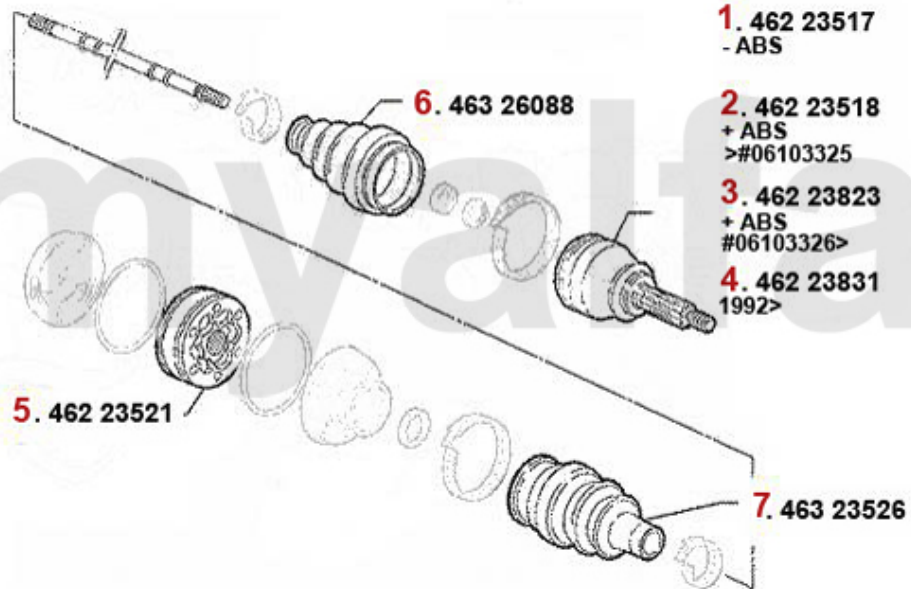

Antriebswelle/Driveshaft 164/Super 2.5 TD

1. 462 23517
-ABS

2. 462 23518
+ABS
>#06103325

3. 462 23823
+ABS
#06103326>

4. 462 23831
1992>

6. 463 26088

5. 462 23521

7. 463 23526

1	46223517	Gelenksatz außen 164 Turbo/6-Zyl. Bj. >92 ohne ABS	SEK2,021.73
2	46223518	Gelenksatz außen 164 Turbo/6-Zyl. mit ABS > #006103326	SEK3,577.25
3	46223823	Gelenksatz außen 164 6-zylinder Bj. >92 mit ABS	On request
5	46223521	SET OF INNER JOINTS 164/SUPER TURBO, 6-CYLINDER	SEK1,184.65
6	46326088	OE. 60556609 OUTER BOOT SET	SEK348.68
7	46323526	OE. 60510352 Boot Set Gear Side	SEK302.06