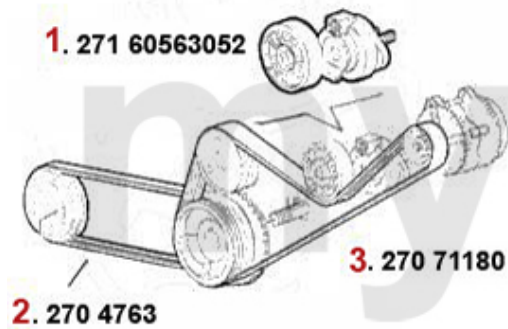

Keilriemen/V-Belts 164 „FL“ 3.0 V6 12V

ohne/without AC: