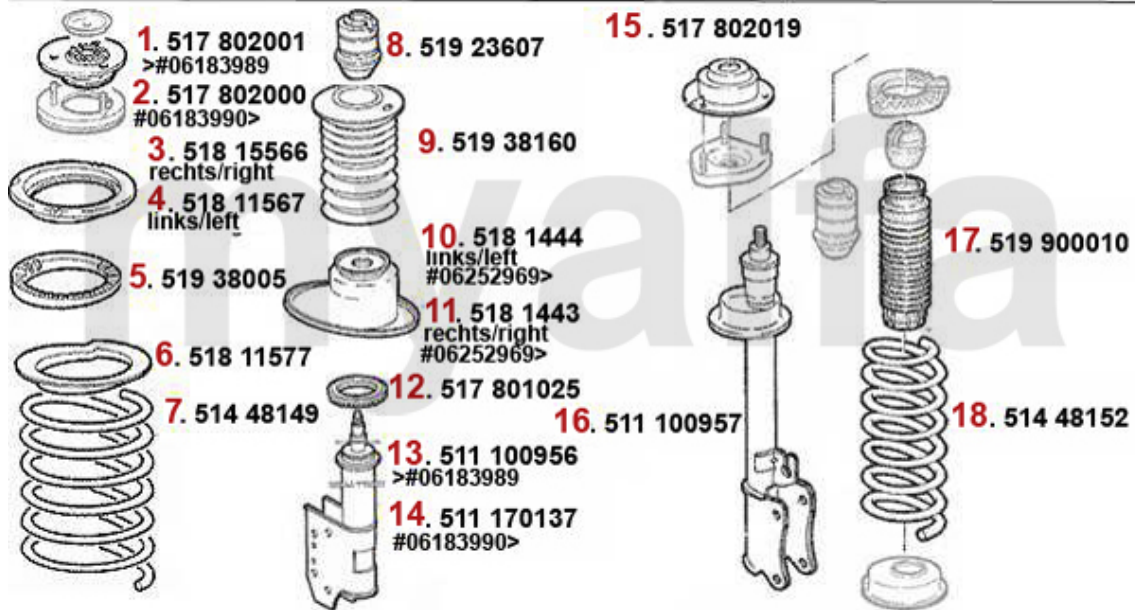

Federbeine/Struts 164/Super 2.5 TD

1	51702001	OE. 60507890 STRUT BEARING	On request
2	51702000	OE. 60570447 Suspension Mount	On request
3	51811566	OE. 60511566 CONTAINER	On request
4	51811567	OE. 60511567 CONTAINER	On request
5	51938005	OE. 60511574 PAD f. FRONTSRING 164	On request
6	51811577	OE. 60511577 PLATE 164/Super	SEK230.88
8	51923607	OE. 82423607 Rubber Pad	SEK191.20
9	51938160	OE. 60501744 RUBBER BOOT PROTECTOR	SEK268.07
10	5181444	FRONT LEFT SPRING PLATE OE.60501444	SEK571.37
11	5181443	FRONT RIGHT SPRING PLATE OE.60501443	SEK571.37
12	51701025	OE. 60501446/01741/3 STRUT BEARING	SEK346.88
13	51100956	OE. 60507883 FRONT STRUT	On request
14	51170137	OE. 60598997 Shock Absorber	On request
15	51702019	OE. 60507954 REAR STRUT BEARING 164/Sup.	On request
16	51100957	OE. 60598998 REAR STRUT	SEK2,273.70
17	51900010	OE. 60801366 REAR STRUT BOOT 164/Super	SEK208.13
18	51448152	OE. 60507953 REAR SPRING 164/SUPER	On request