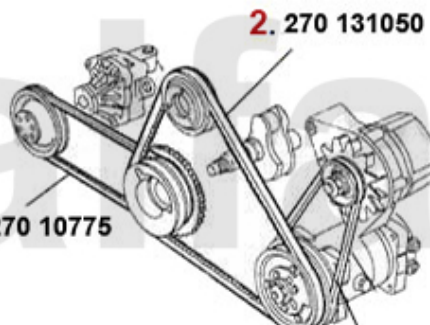

2. 270 131050

3. 270 10775

4. 270 10750

1	27013975	V-BELT OE.60513156	SEK262.38
2	27031050	OE. 60513237/60571636 Belt 13X1050	SEK185.37
3	27010775	V-BELT ALTERNATOR MONTREAL, 9,5 x 775	SEK181.90
4	27010750	OE. 60513081 Belt 10X750	SEK157.62