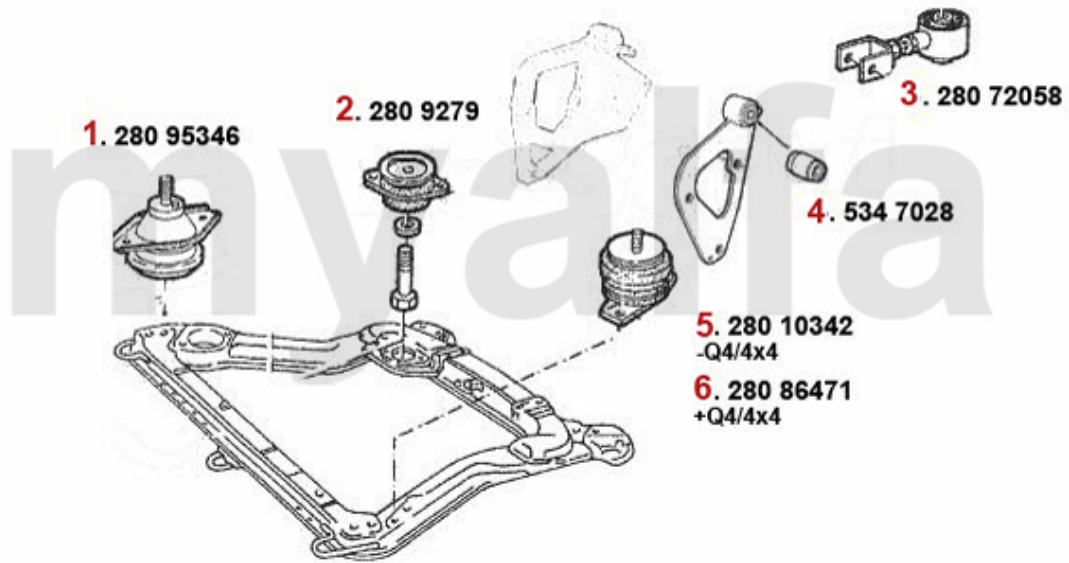

Motorlager/Enginemount 164/Super 3.0 V6 24V

1	28095346	OE. 60581383/60595346 Mount. Drive Shaft	On request
2	2809279	OE. 60581462/60512890 ENGINE MOUNT RR 164/Super	SEK3,252.99
3	28072058	OE. 60572058 Mount. Drive Shaft	On request
4	5347028	OE. 60507028 Silent Block	On request
5	28010342	OE. 60510342/60701590 ENGINE MOUNT	On request
6	28086471	OE. 60586471 ENIGNEMOUNT FL 164/Super 3.0 V6 24V 4x4	On request