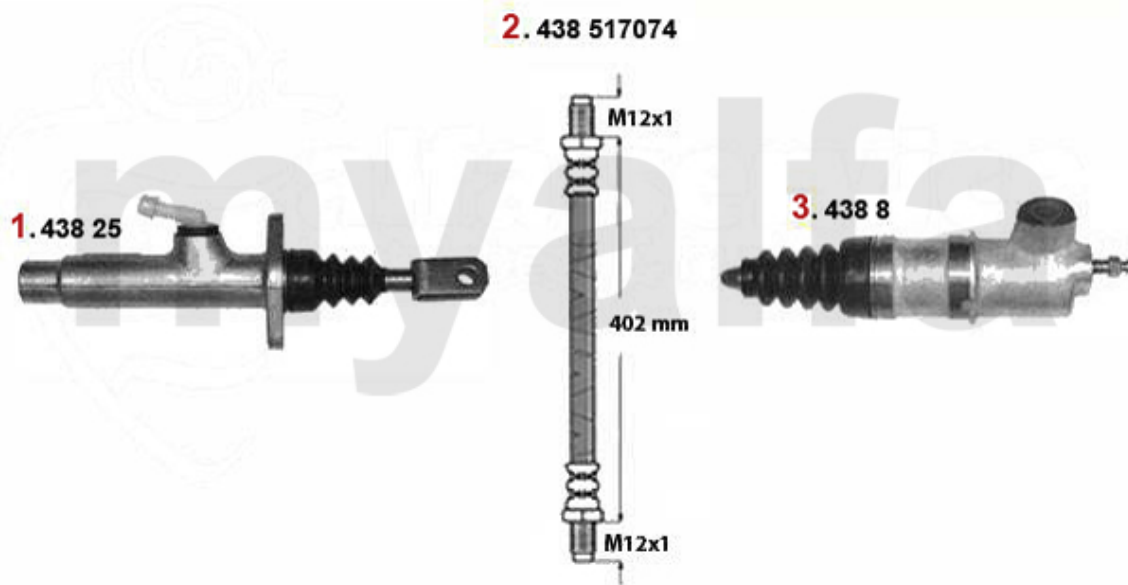

Kupplungsbetätigung/Clutch Actuation 164 3.0 Q4

1	43825	OE. 60511530 CLUTCH MASTER CYLINDER	SEK1,248.75
2	43817074	OE. 71736944 CLUTCH HOSE	SEK337.02
3	4388	CLUTCH SLAVE CLYINDER SUD/SPRINT, 33 (905/7), 145, 156, 156	SEK698.47