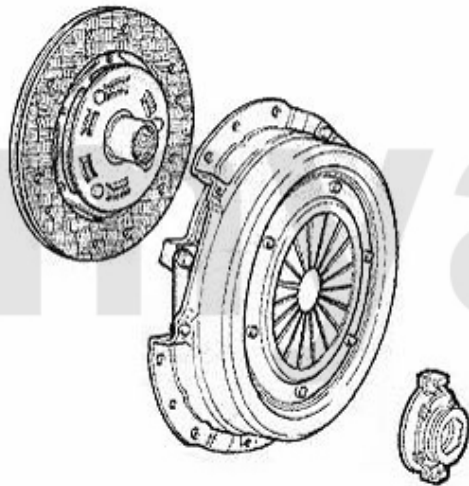

SEK4,535.60

Ausrücker/Sleeve Bearing 164/Super 2.0 V6 Turbo

1. 436 11951

1 43611951 OE.46411951 GUIDE SLEEVE RELEASE BEARING

SEK1,737.29

Kupplungs-Kit/Clutch Set 164/Super 3.0 V6 12V

1. 431 222001
Ø 228 mm

1 43122001 OE. 71734938 CLUTCH KIT