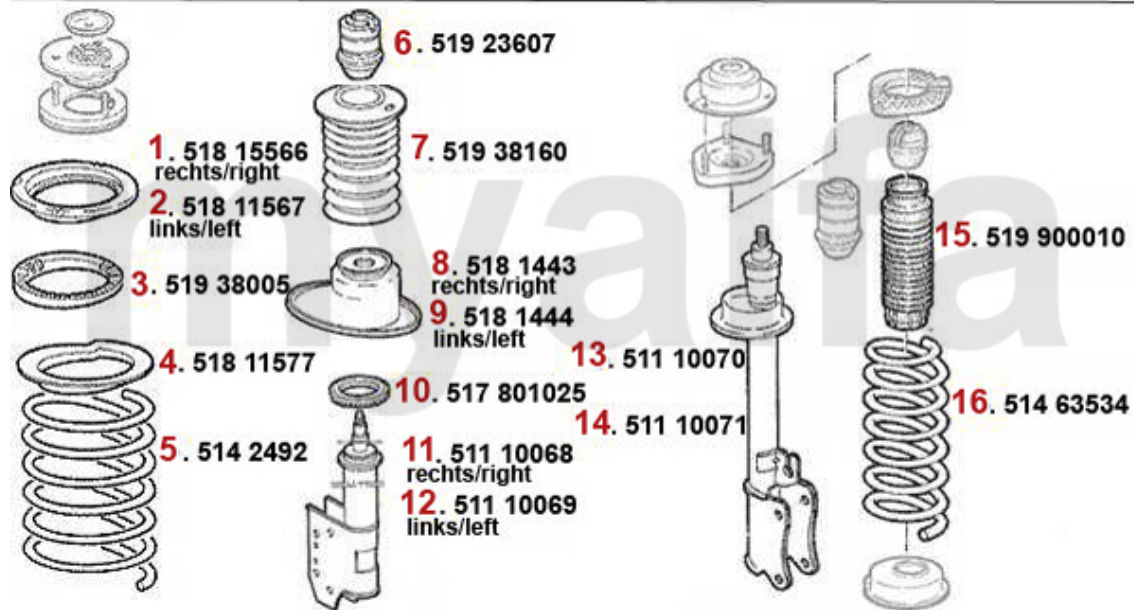

Federbeine/Struts 164 V6 Q4

1	5181566	OE. 6051566 CONTAINER	On request
2	5181567	OE. 6051567 CONTAINER	On request
3	51938005	OE. 60511574 PAD f. FRONTSPRING 164	On request
4	51811577	OE. 60511577 PLATE 164/Super	SEK230.88
5	5142492	SPRING	On request
6	51923607	OE. 82423607 Rubber Pad	SEK191.20
7	51938160	OE. 60501744 RUBBER BOOT PROTECTOR	SEK268.07
8	5181443	FRONT RIGHT SPRING PLATE OE.60501443	SEK571.37
9	5181444	FRONT LEFT SPRING PLATE OE.60501444	SEK571.37
10	51701025	OE. 60501446/01741/3 STRUT BEARING	SEK346.88
11	51110068	Strud 164 Q4 fr # 60610068/60593388 (electr.)	On request
12	51110069	Strud 164 Q4 fl # 60610069/60593389 (electr.)	On request
13	51110070	Strud 164 QV rr # 60593390/60610070 (electr.)	On request
14	51110071	Strud 164 QV rl # 60610071/60593391 (electr.)	On request
15	51900010	OE. 60801366 REAR STRUT BOOT 164/Super	SEK208.13
16	51463534	OE. 60563534 SPRING RA 164 3.0 Q4	On request