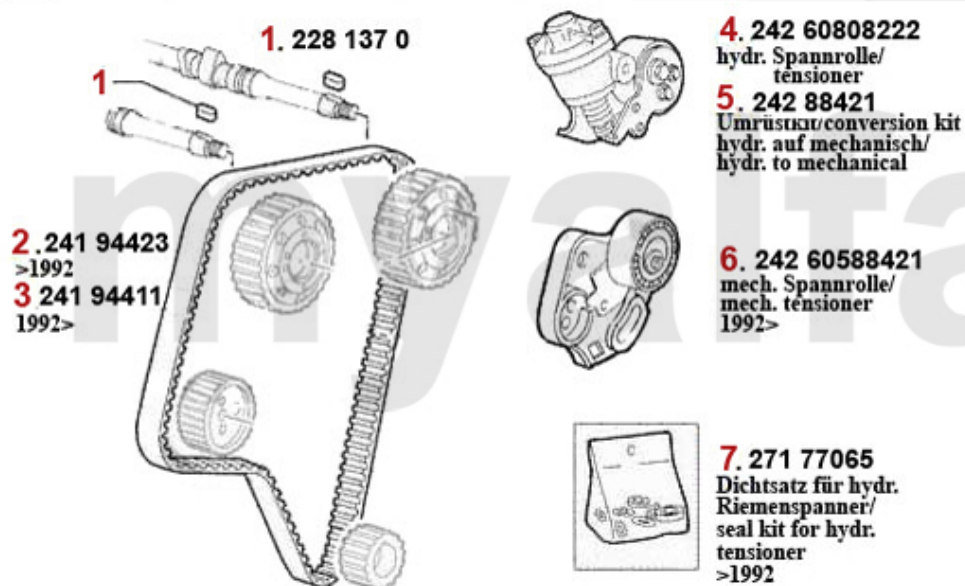

Zahnriemen/Timingbelt 164/Super 3.0 V6 12V

1	2281370	WEDGE CAMSHAFT	SEK80.48
2	24194423	OE. 60562106 Timing Belt	SEK542.24
3	24194411	OE. 60500466 TIMINGBELT V6 12V 1992>	SEK378.93
4	24208222	Belttensioner hydraulic 75, 155, RZ, SZ,164, GTV6	On request
5	24288421	ALTERING KIT TIMING BELT TENSIONER HYDRAULIC TO	SEK2,203.63
6	24210451	OE. 60588421 BELT TENSIONER MECHANIC.	SEK1,416.64
7	27177065	OE. 60777065 GASKET SET FOR HYDRAULIC BELTSTRETCHER 6-CYL.	SEK454.68