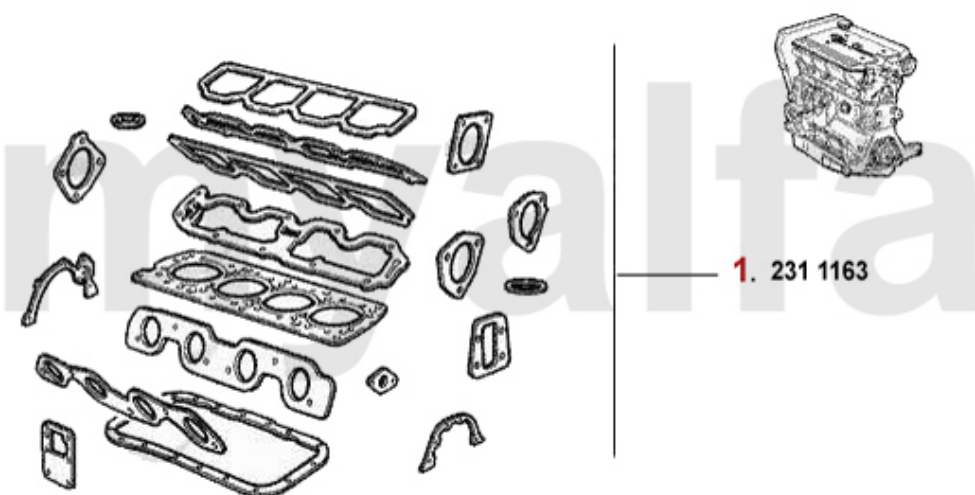

Motordichtsatz/Full Set 164/Super 2.0 V6 Turbo

1 2311163 OE. 5895399 FULL SET 2.0 V6 TURBO

SEK4,652.15