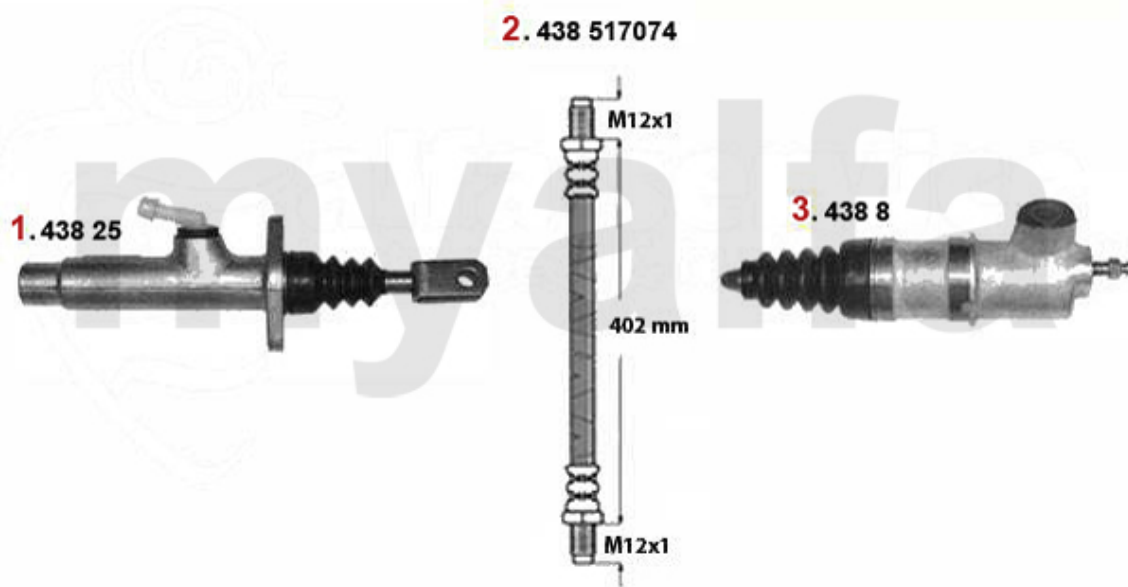

Kupplungsbetätigung/Clutch Actuation 164 3.0 Q4

1	43825	OE. 60511530 CLUTCH MASTER CYLINDER	SEK1,248.75
2	43817074	OE. 71736944 CLUTCH HOSE	SEK337.02
3	4388	CLUTCH SLAVE CLYINDER SUD/SPRINT, 33 (905/7), 145, 156, 156	SEK698.47