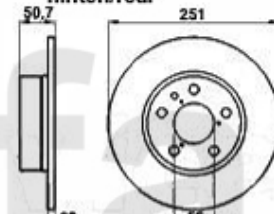

4. 610 518815
6-Cyl./TD
hinten/rear