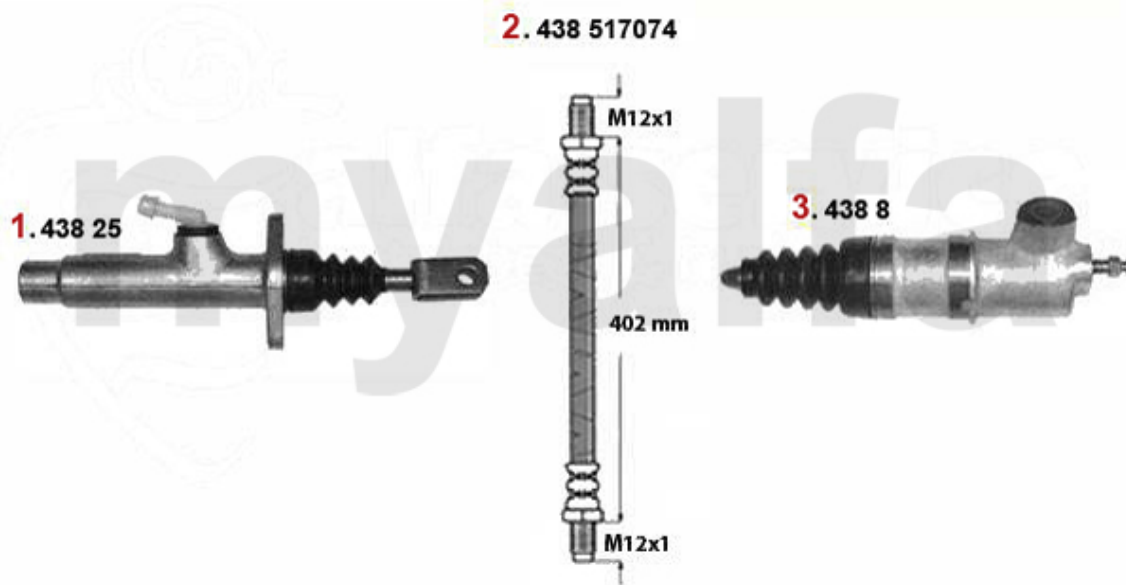

Kupplungsbetätigung/Clutch Actuation 164 3.0 Q4

1	43825	OE. 60511530 CLUTCH MASTER CYLINDER	SEK1,248.75
2	43817074	OE. 71736944 CLUTCH HOSE	SEK337.02
3	4388	CLUTCH SLAVE CLYINDER SUD/SPRINT, 33 (905/7), 145, 156, 156	SEK698.47