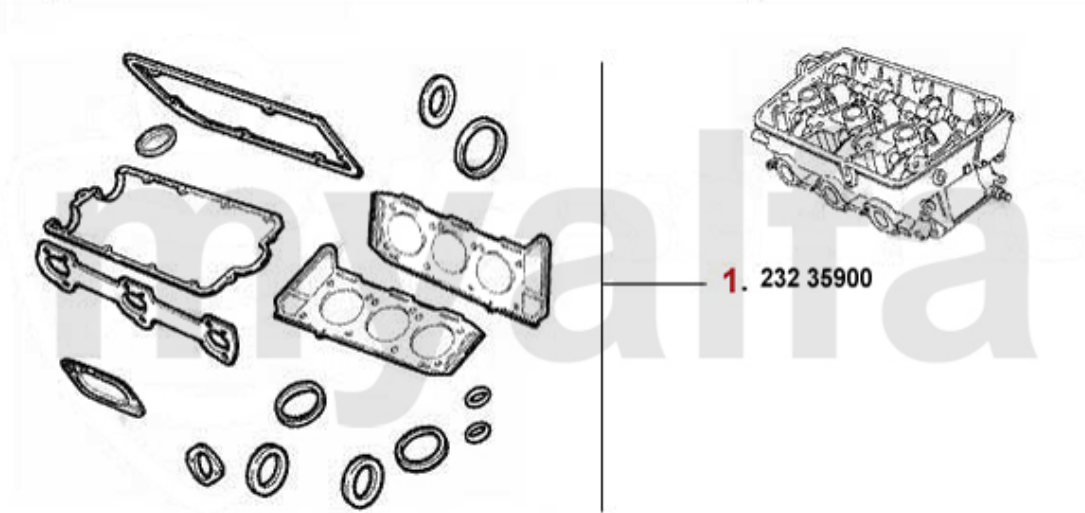

Kopfdichtsatz/Head Set 164/Super 3.0 V6 24V

1 23235900 OE.71711967 REINZ HEAD SET

SEK3,719.47