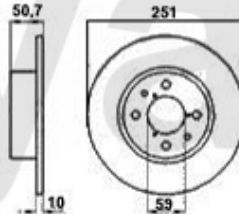

3. 610 541515
2.0 TS
hinten/rear