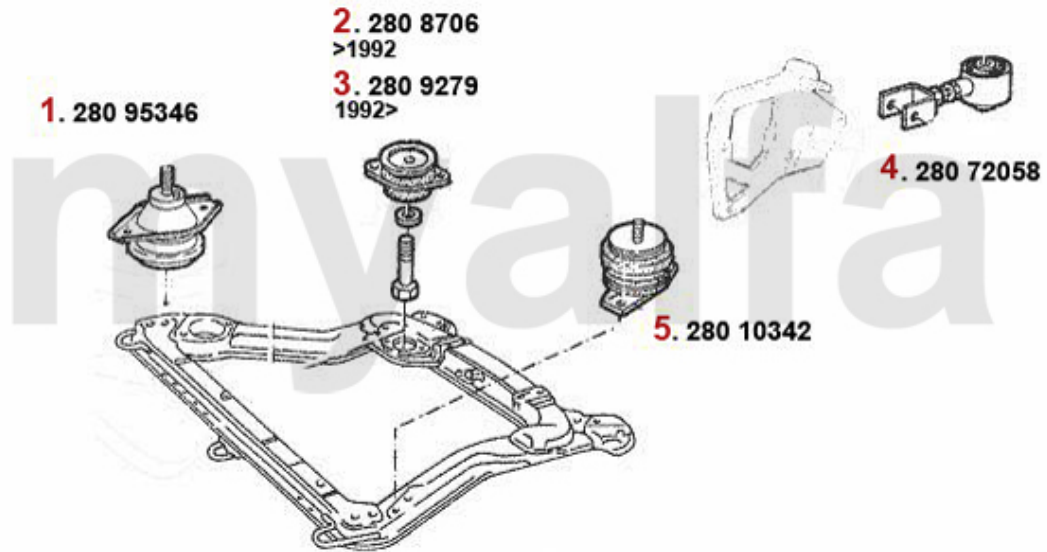

Motorlager/Enginemount 164/Super 2.0 V6 Turbo

1	28095346	OE. 60581383/60595346 Mount. Drive Shaft	On request
2	2808706	OE. 60801765 ENGINE MOUNT RR 164/Super	On request
3	2809279	OE. 60581462/60512890 ENGINE MOUNT RR 164/Super	SEK3,252.99
4	28072058	OE. 60572058 Mount. Drive Shaft	On request
5	28010342	OE. 60510342/60701590 ENGINE MOUNT	On request