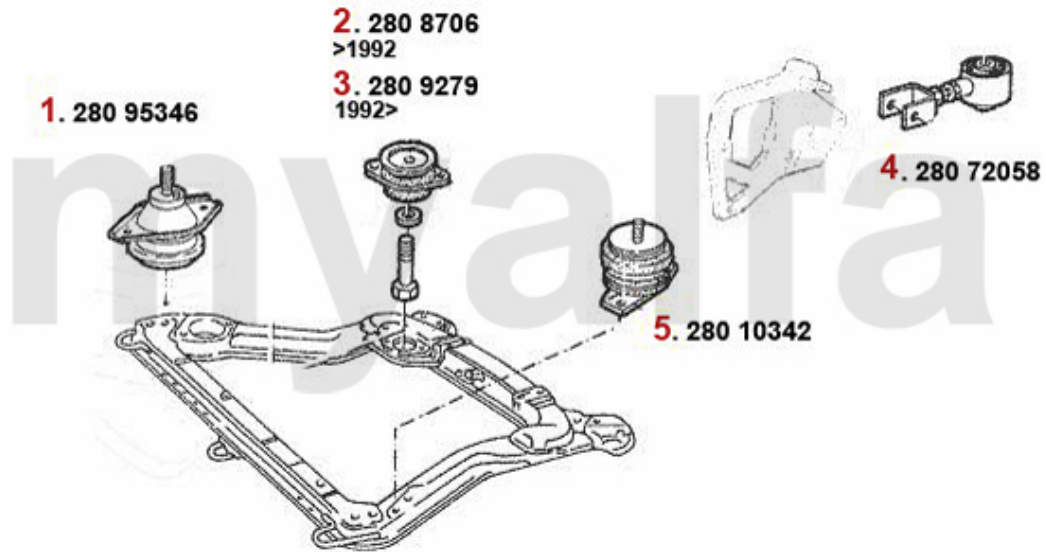

Motorlager/Enginemount 164/Super 2.0 V6 Turbo

1	28095346	OE. 60581383/60595346 Mount. Drive Shaft	On request
2	2808706	OE. 60801765 ENGINE MOUNT RR 164/Super	On request
3	2809279	OE. 60581462/60512890 ENGINE MOUNT RR 164/Super	SEK3,252.99
4	28072058	OE. 60572058 Mount. Drive Shaft	On request
5	28010342	OE. 60510342/60701590 ENGINE MOUNT	On request