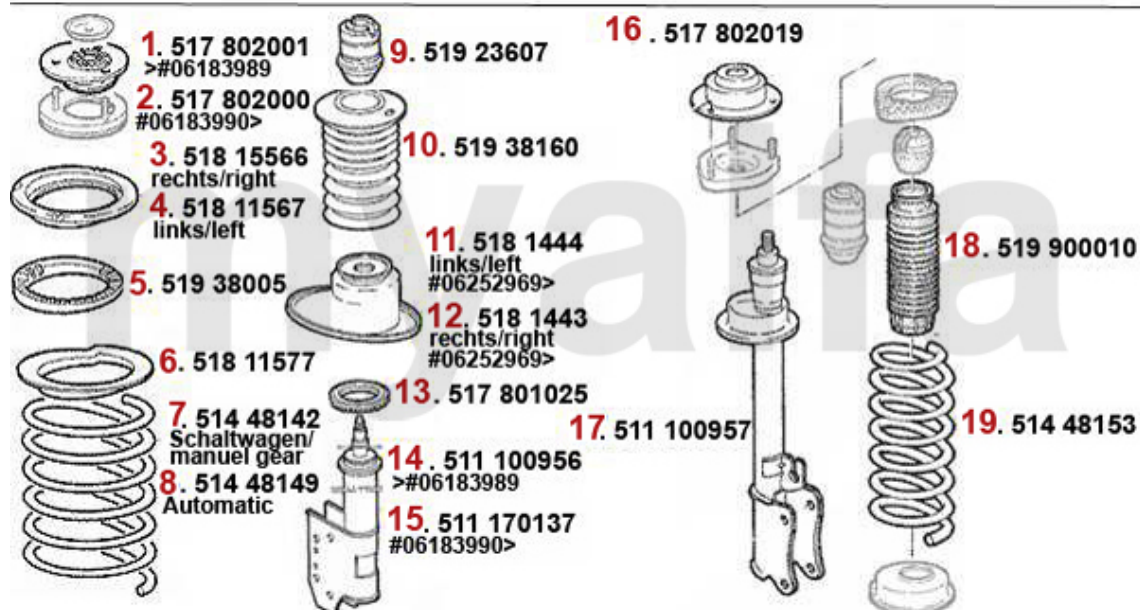

Federbeine/Struts 164/Super 3.0 V6 12V

1	51702001	OE. 60507890 STRUT BEARING	On request
2	51702000	OE. 60570447 Suspension Mount	On request
3	51811566	OE. 60511566 CONTAINER	On request
4	51811567	OE. 60511567 CONTAINER	On request
5	51938005	OE. 60511574 PAD f. FRONTSPRING 164	On request
6	51811577	OE. 60511577 PLATE 164/Super	SEK230.88
7	51448142	OE. 60593382 SPRING	On request
9	51923607	OE. 82423607 Rubber Pad	SEK191.20
10	51938160	OE. 60501744 RUBBER BOOT PROTECTOR	SEK268.07
11	5181444	FRONT LEFT SPRING PLATE OE.60501444	SEK571.37
12	5181443	FRONT RIGHT SPRING PLATE OE.60501443	SEK571.37
13	51701025	OE. 60501446/01741/3 STRUT BEARING	SEK346.88
14	51100956	OE. 60507883 FRONT STRUT	On request
15	51170137	OE. 60598997 Shock Absorber	On request
16	51702019	OE. 60507954 REAR STRUT BEARING 164/Sup.	On request
17	51100957	OE. 60598998 REAR STRUT	SEK2,273.70
18	51900010	OE. 60801366 REAR STRUT BOOT 164/Super	SEK208.13
19	51448152	OE. 60507953 REAR SPRING 164/SUPER	On request