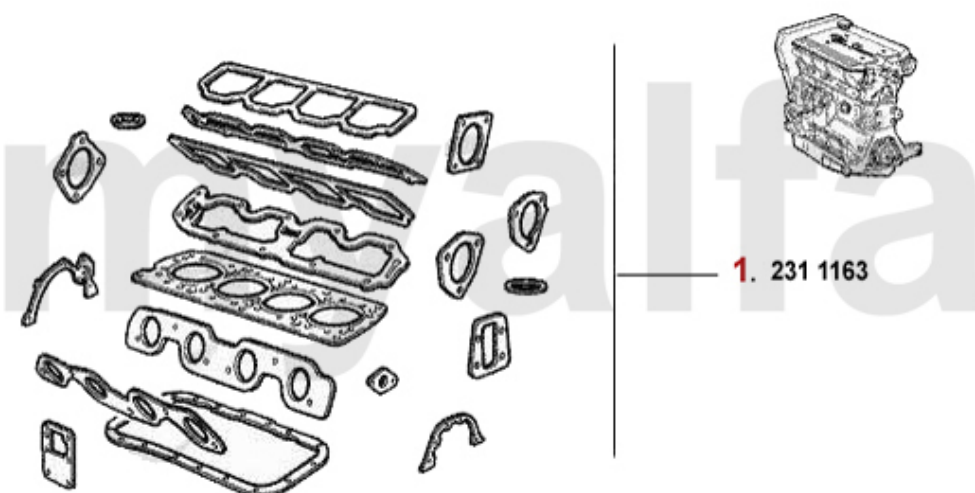

Motordichtsatz/Full Set 164/Super 2.0 V6 Turbo

1 2311163 OE. 5895399 FULL SET 2.0 V6 TURBO

SEK4,652.15