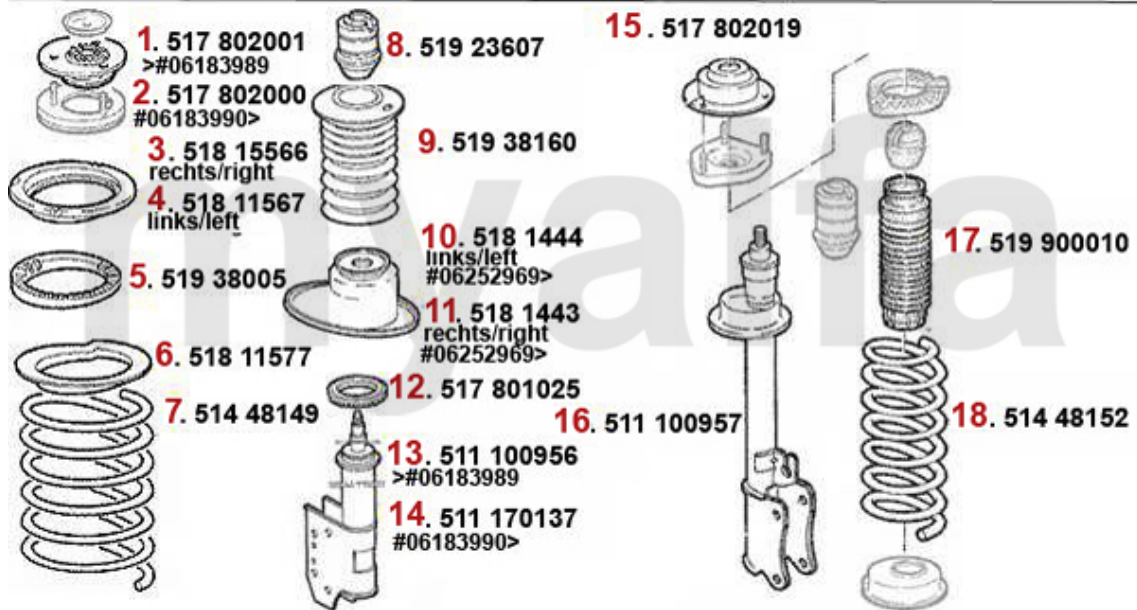

Federbeine/Struts 164/Super 2.5 TD

1	51702001	OE. 60507890 STRUT BEARING	On request
2	51702000	OE. 60570447 Suspension Mount	On request
3	51811566	OE. 60511566 CONTAINER	On request
4	51811567	OE. 60511567 CONTAINER	On request
5	51938005	OE. 60511574 PAD f. FRONTSPRING 164	On request
6	51811577	OE. 60511577 PLATE 164/Super	SEK230.88
8	51923607	OE. 82423607 Rubber Pad	SEK191.20
9	51938160	OE. 60501744 RUBBER BOOT PROTECTOR	SEK268.07
10	5181444	FRONT LEFT SPRING PLATE OE.60501444	SEK571.37
11	5181443	FRONT RIGHT SPRING PLATE OE.60501443	SEK571.37
12	51701025	OE. 60501446/01741/3 STRUT BEARING	SEK346.88
13	51100956	OE. 60507883 FRONT STRUT	On request
14	51170137	OE. 60598997 Shock Absorber	On request
15	51702019	OE. 60507954 REAR STRUT BEARING 164/Sup.	On request
16	51100957	OE. 60598998 REAR STRUT	SEK2,273.70
17	51900010	OE. 60801366 REAR STRUT BOOT 164/Super	SEK208.13
18	51448152	OE. 60507953 REAR SPRING 164/SUPER	On request