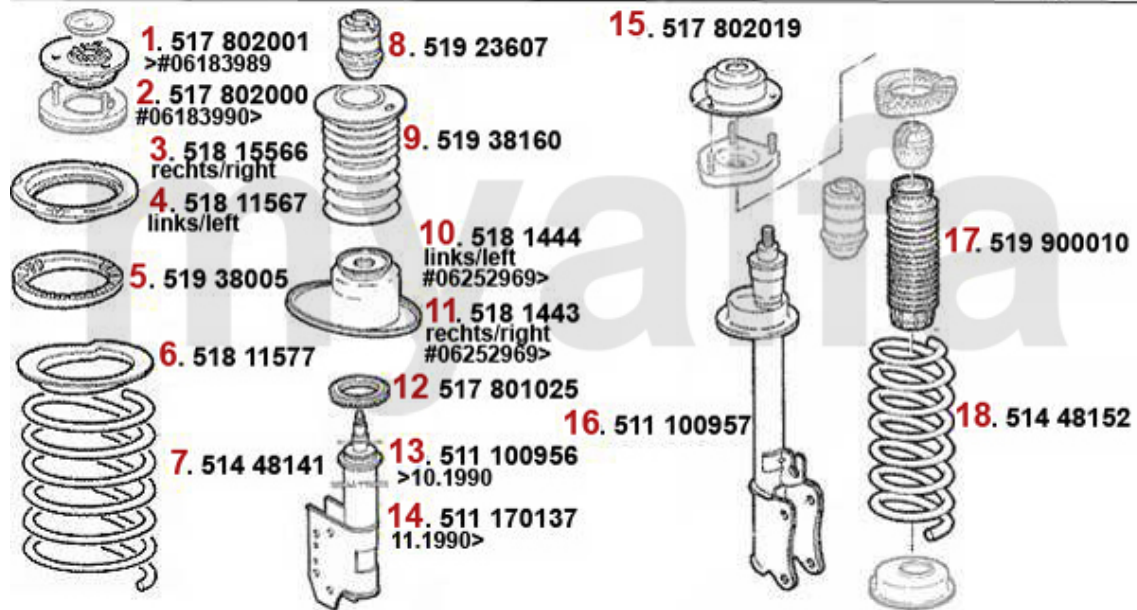

Federbeine/Struts 164 2.0 Turbo 4 Cyl.

1	51702001	OE. 60507890 STRUT BEARING	On request
2	51702000	OE. 60570447 Suspension Mount	On request
3	51811566	OE. 60511566 CONTAINER	On request
4	51811567	OE. 60511567 CONTAINER	On request
5	51938005	OE. 60511574 PAD f. FRONTSRING 164	On request
6	51811577	OE. 60511577 PLATE 164/Super	SEK230.88
7	51448141	OE. 60511576/60568680 FRONT SPRING	On request
8	51923607	OE. 82423607 Rubber Pad	SEK191.20
9	51938160	OE. 60501744 RUBBER BOOT PROTECTOR	SEK268.07
10	5181444	FRONT LEFT SPRING PLATE OE.60501444	SEK571.37
11	5181443	FRONT RIGHT SPRING PLATE OE.60501443	SEK571.37
12	51701025	OE. 60501446/01741/3 STRUT BEARING	SEK346.88
13	51100956	OE. 60507883 FRONT STRUT	On request
14	51170137	OE. 60598997 Shock Absorber	On request
15	51702019	OE. 60507954 REAR STRUT BEARING 164/Sup.	On request
16	51100957	OE. 60598998 REAR STRUT	SEK2,273.70
17	51900010	OE. 60801366 REAR STRUT BOOT 164/Super	SEK208.13
18	51448152	OE. 60507953 REAR SPRING 164/SUPER	On request