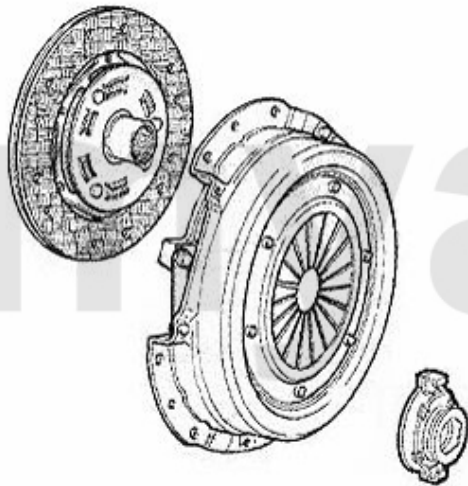

Kupplungs-Kit/Clutch Set 164/Super 2.0 V6 Turbo

---

1. 431 729001
Ø 235 mm
> 1992

2. 431 727001
Ø 235 mm
1992 >

1 43129001 Kupplungs-Kit 155,164 V6 Turbo 164 3.0 ie QV Bj. >09.92

SEK4,523.94

2 43172701 OE. 71734944 CLUTCH KIT

SEK4,535.60