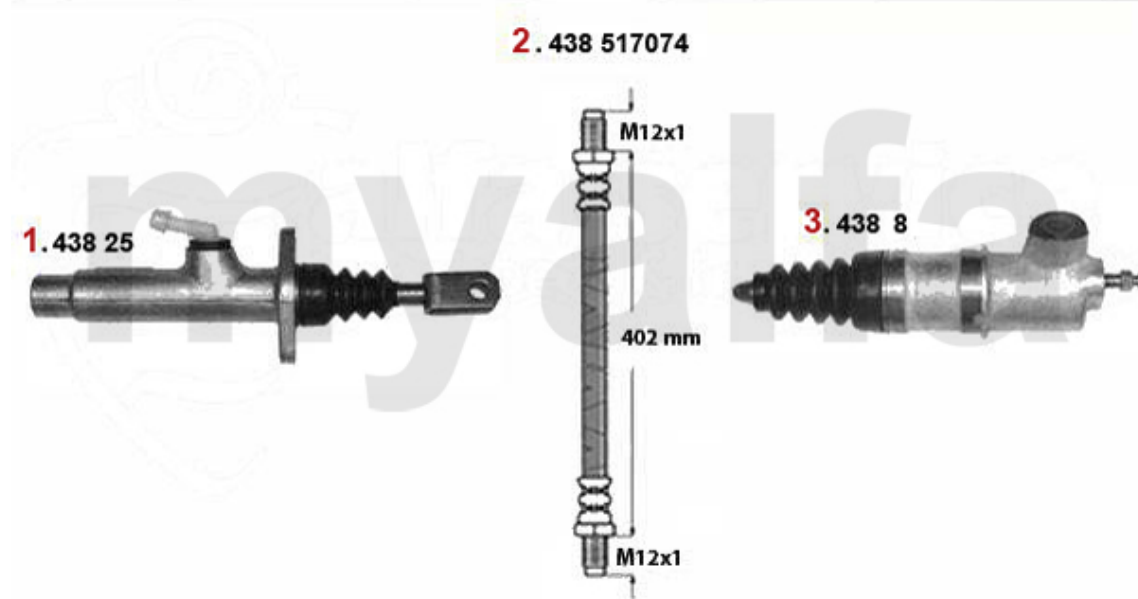

Kupplungsbetätigung/Clutch Actuation 164/Super 3.0 V6 24V

1	43825	OE. 60511530 CLUTCH MASTER CYLINDER	SEK1,248.75
2	43817074	OE. 71736944 CLUTCH HOSE	SEK337.02
3	4388	CLUTCH SLAVE CLYINDER SUD/SPRINT, 33 (905/7), 145, 156, 156	SEK698.47