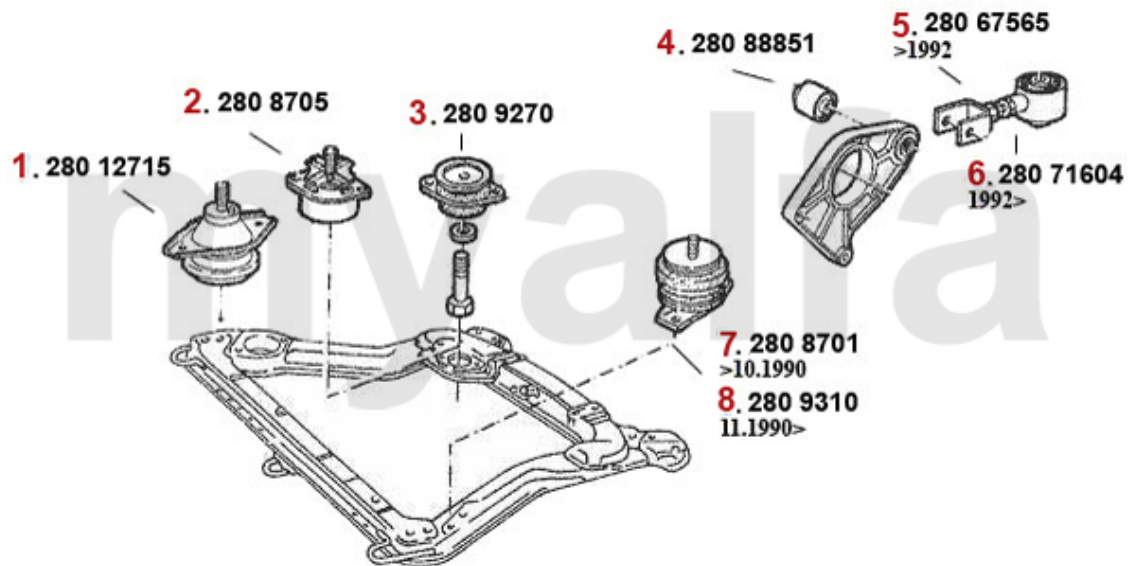

Motorlager/Enginemount 164/Super 2.0 TS

1	28012715	ENGINE MOUNT	On request
2	2808705	Motorlager HR 164/Super Bj. 06.88>	On request
3	2809270	Motorlager HR 164 alle Bj. >06.88	On request
4	28088851	OE. 60512737 BUSH	On request
5	28067565	OE. 60567565 ENGINEMOUNT 164	On request
6	28071604	OE. 60571604 LINK/ENGINEMOUNT 164/Super 2.0 TS	On request
7	2808701	OE. 60801717 ENGINEMOUNT FL 164 4-Cyl. >10.1990	SEK991.09
8	2809310	OE. 82427180 ENGINEMOUNT FL 164/Super 10.1990>	On request