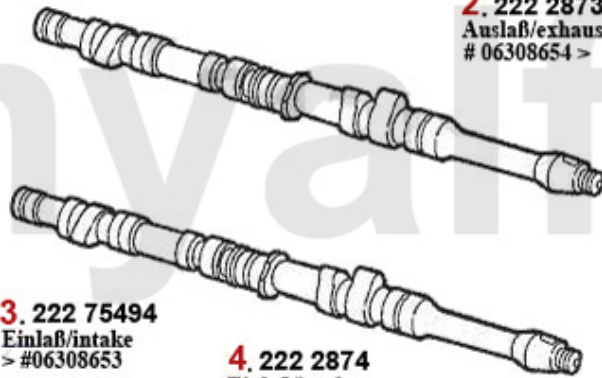

1	22275493	OE. 60575493 CAMSHAFT right 164 Super 2.0 V6 Turbo >	On request
2	2222873	OE. 60602873 CAMSHAFT	On request
3	22275494	OE. 60575494 CAMSHAFT left 164 Super 2.0 V6 Turbo >	On request
4	2222874	OE. 60602874 CAMSHAFT	On request