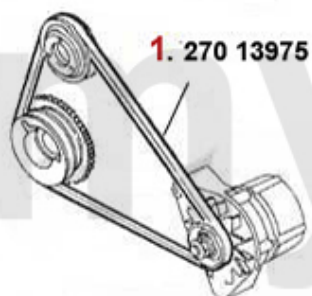

Keil-/Keilrippenriemen 164 2.0 Turbo

ohne/without
Klimaanlage/AC: