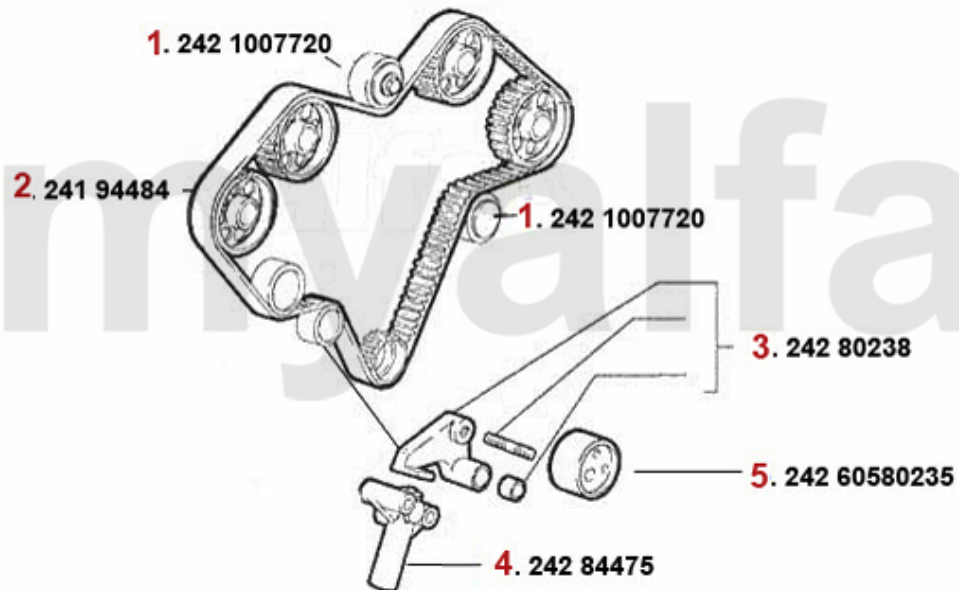

Zahnriemen/Timingbelt 164/Super 3.0 V6 24V

1	24207720	OE. 60561949 REVERSING PULLEY	SEK1,154.26
2	24194484	OE. 60561244/45/60512141 TIMING BELT	SEK698.47
3	24280238	OE. 60580238 SUPPORT f. TENSIONER 164 V6 24V	On request
4	24284475	OE. 60510659/60584475 TENSIONER	On request
5	24280235	OE. 60580235/60810660 BELT TENSIONER	SEK1,387.50