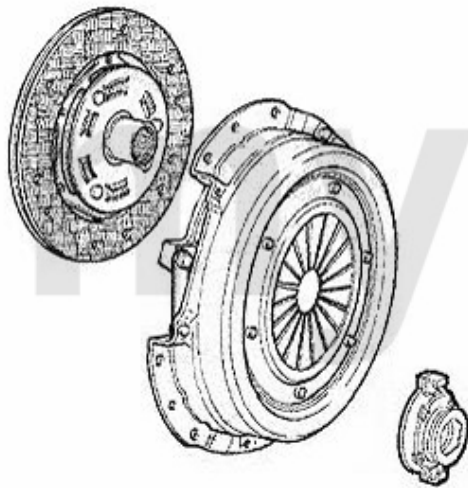

SEK4,535.60

Ausrücker/Sleeve Bearing 164 3.0 QV 24V Bj. 92>

1. 436 11951

1 43611951 OE.46411951 GUIDE SLEEVE RELEASE BEARING

SEK1,737.29

Kupplungs-Kit/Clutch Set 164/Super 2.5 TD

1. 431 222001
Ø 228 mm
> 1992