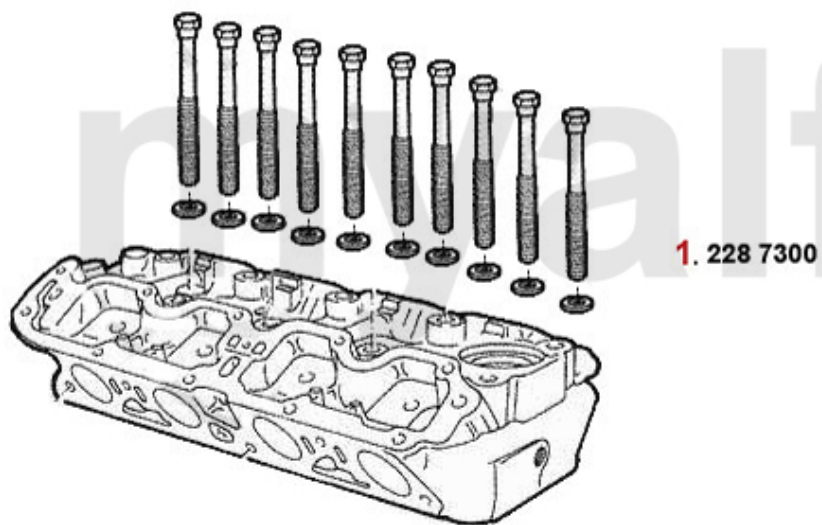

1 2287300 Kopfschraubensatz 164 Tubrbo Bj. >9 2

SEK555.00

Dichtungen Motor/Gaskets Engine 164/Super 2.0 V6 Turbo

1	23324600	OE. 60512948 RIGHT VALVE COVER GASKET	SEK465.23
2	23324700	OE. 60512949 LEFT VALVE COVER GASKET SET	SEK465.23
3	23310900	OE.60570617 OIL SEAL CAMSHAFT V6	SEK195.92
4	23376200	INTAKE MANIFOLD GASKET 155, 164/SUPER ,166,GTV/SPIDER V6 12V	SEK193.56
5	38014800	OE. 60563670/60630269 EXHAUST MANIFOLD GASKET 6,75,90,155 , 164/Super,RZ/SZ 6-CYLINDER	SEK75.76
6	23323600	OE. 60567605/7 Sealing Gasket	SEK227.41
8	23307294	OE. 60507294 RUBBER RING f. SPARK PLUG SHAFT V6/12V	SEK68.82