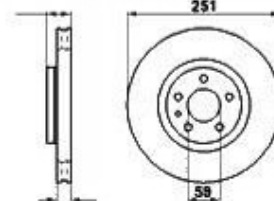

5. 610 602161
Q4
hinten/rear
belüftet/ventil.

1	61041851	Bremsscheibe VA 164 Super 2.0 TS Bj. 92> ab #6142574	SEK844.16
2	61000351	OE. 60576811 RAER BRAKEDISC 164	SEK1,339.63
3	61041515	REAR BRAKE DISC 164/Super 2.0 TS FROM 1987 UP TO 1998	SEK794.07
4	61018815	OE. 71738911 REAR BRAKE DISK 147, 156, 164	SEK825.56
5	61002161	OE. 60602161 REAR BRAKE DISC	On request