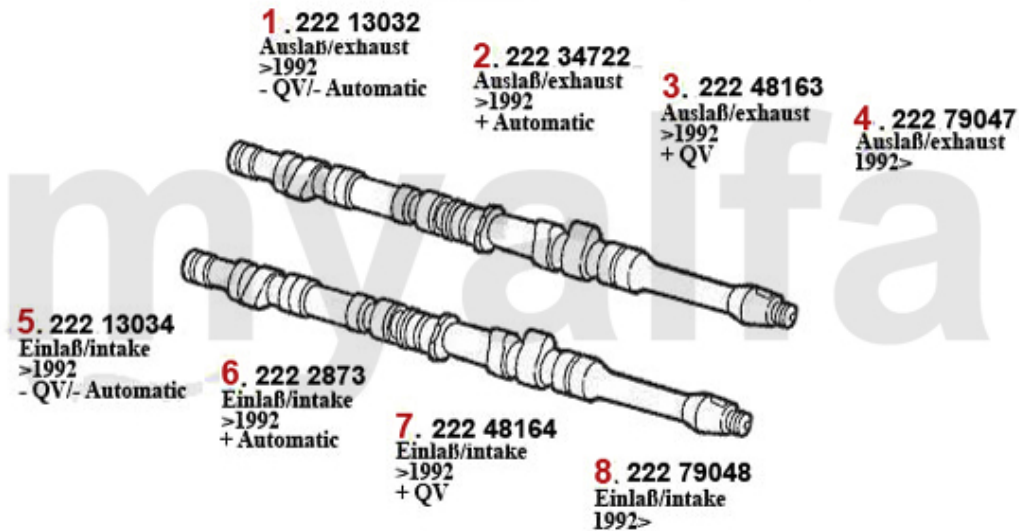

Nockenwelle/Camshaft 164/Super 3.0 V6 12V

1	22213032	CAMSHAFT 164 3.0 V6 RIGHT SIDE>1992	SEK4,652.15
2	22234722	Nockenwelle rechts 75,164 3.0 V6 (A utomatik)	On request
3	22248163	CAMSHAFT RIGHT 75 (potenziato),164 QV >1992, RZ,SZ 3.0 V6	On request
4	22279047	Nockenwelle rechts 164 Super 3.0 V6 (CEE F2)	SEK5,818.20
5	22213034	CAMSHAFT 164 3.0 V6 LEFT SIDE >1992	On request
6	2222873	OE. 60602873 CAMSHAFT	On request
7	22248164	CAMSHAFT LEFT 75 (Potenziato),164 QV >1992, RZ,SZ 3.0 V6	On request
8	22279048	Nockenwelle links 164 Super 3.0 V6 (CEE F2)	On request