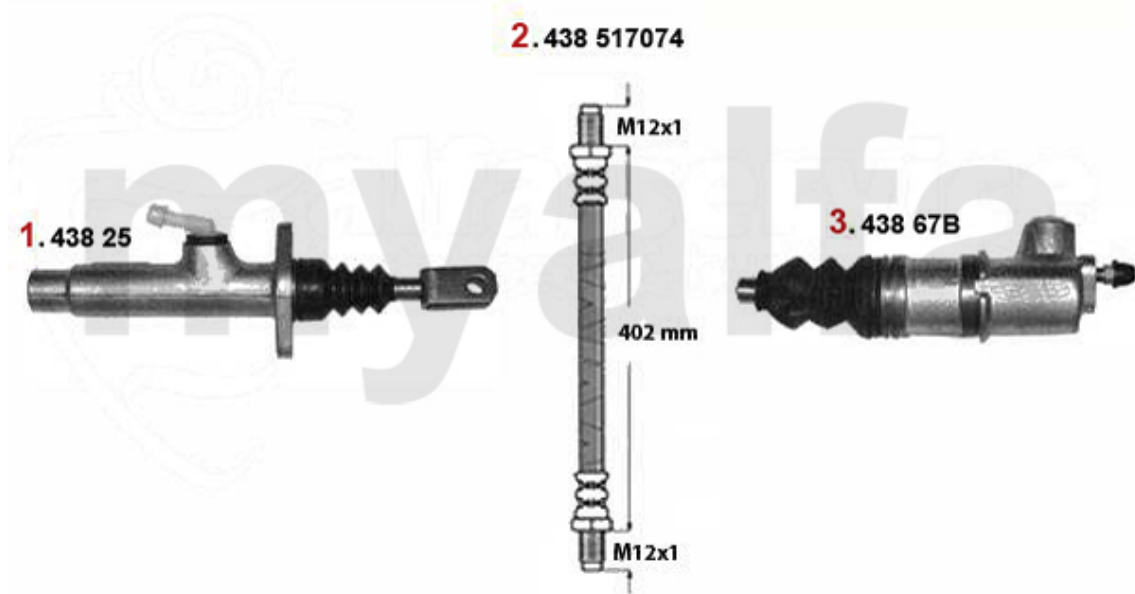

Kupplungsbetätigung/Clutch Actuation 164 2.0 Turbo 4-Cyl.

1	43825	OE. 60511530 CLUTCH MASTER CYLINDER	SEK1,248.75
2	43817074	OE. 71736944 CLUTCH HOSE	SEK337.02
3	43867	OE. 60511528/71738465 CLUTCH SLAVE CYLINDER 164/Super	SEK553.89