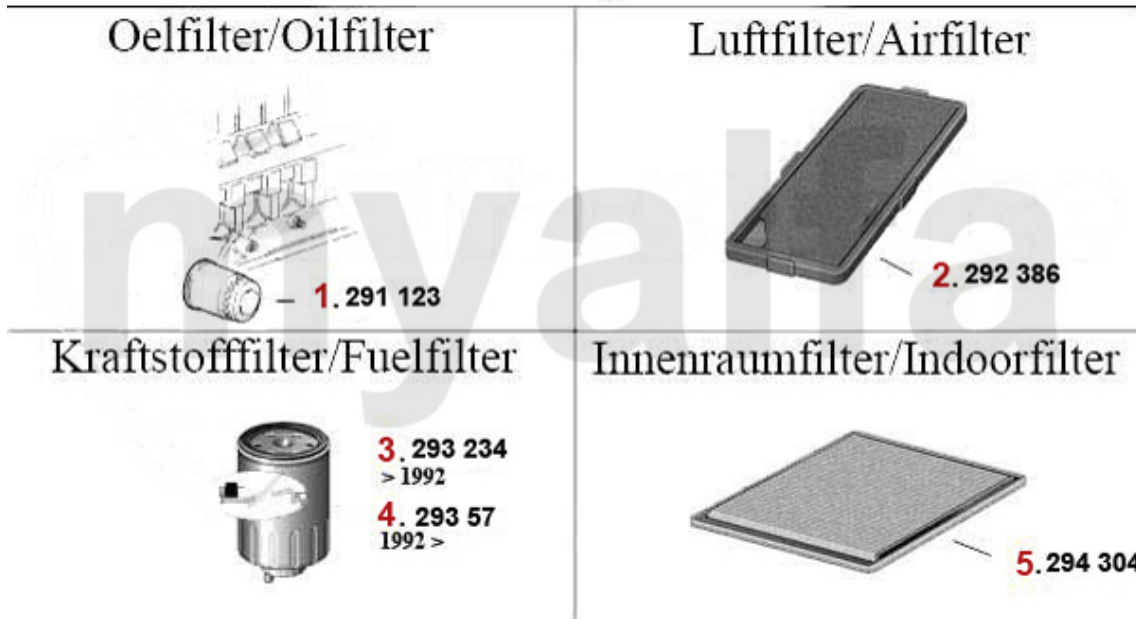

Filter 164/Super 2.5 TD

1	291123	OE. 60553431, 60537470, 60533494, 60521128 OILFILTER	SEK127.65
2	292386	OE. 60510292 / 71736138 AIR FILTER	SEK383.64
3	293234	FUEL FILTER 6, 33, 75, 90, 145/6, 155, 164, ALFETTA, GIULIETTA 1.8/1.9/2.0/2.4/2.5 TD	SEK222.69
4	29357	Kraftstoff-Filter 155,164/Super 2.5 TD,Anschraubpatrone	SEK343.96
5	294304	OE. 7797229 Air Filter	SEK317.18