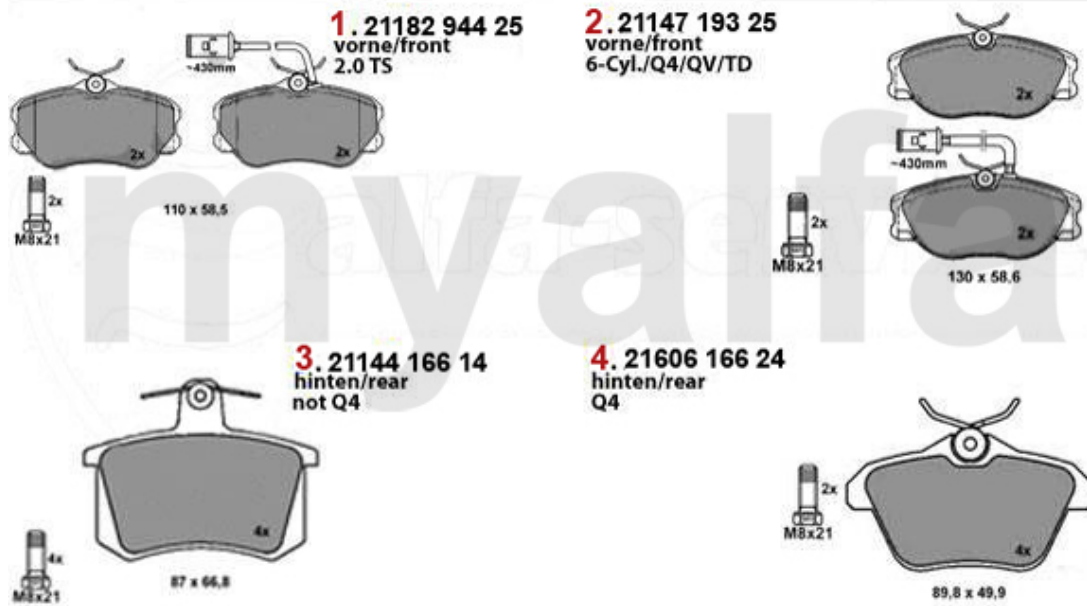

Brembeläge/Brakepads 164 1992 >

1	21119425	FRONT BRAKE PADS 164 2.0 TS BRAKE SYSTEM: LUCAS	SEK968.89
2	21119325	OE. 9945815/6 FRONT BRAKE PADS 164	SEK1,017.87
3	21116614	Brake Pads 164 rear	SEK808.08
4	21616624	OE. 71712910 REAR BRAKE PADS	SEK729.96