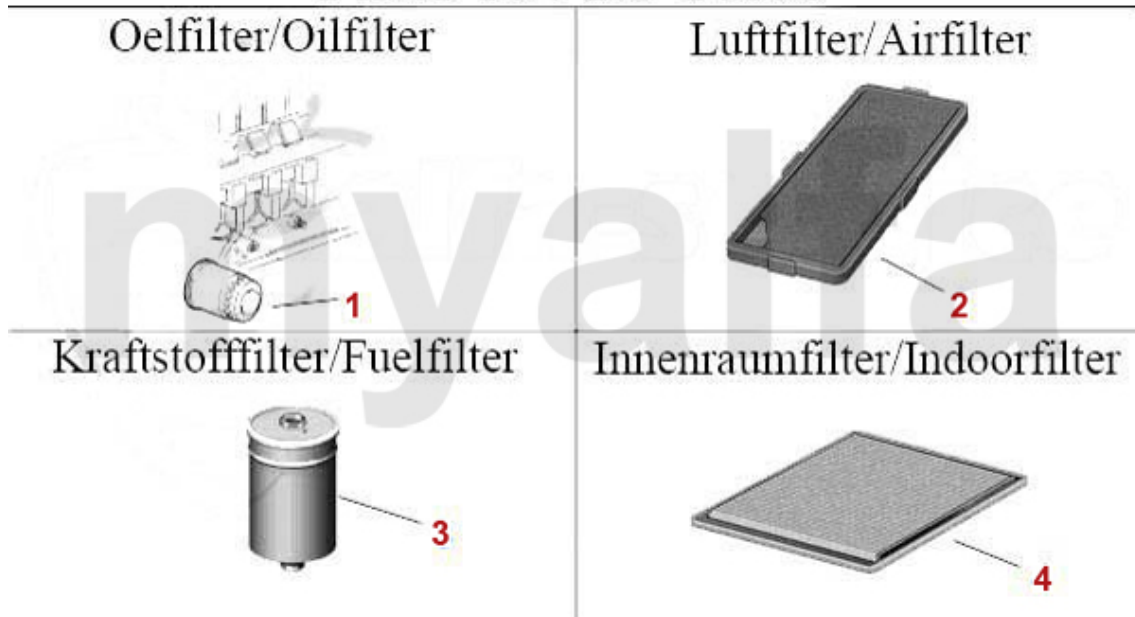

Filter 164 2.0 Turbo

1	291125	OE. 60507080/60808974 OILFILTER	SEK138.75
2	292386	OE. 60510292 / 71736138 AIR FILTER	SEK383.64
3	29386	OE. 60506968 FUEL FILTER	SEK343.96
4	294304	OE. 7797229 Air Filter	SEK317.18