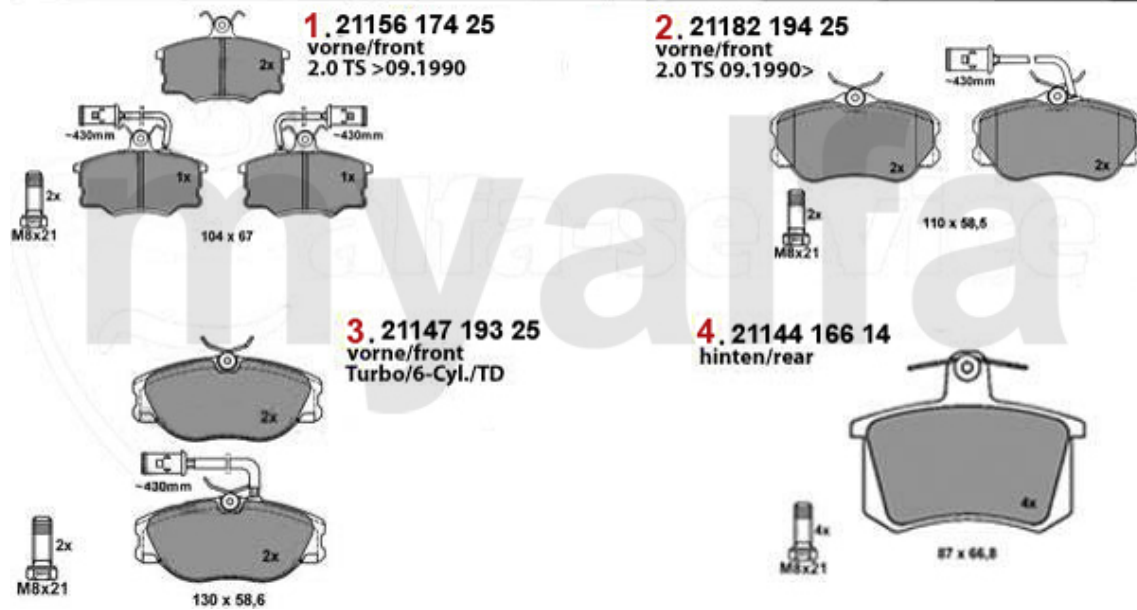

Brembeläge/Brakepads 164 >1992

1	21117425	SBB VA mit WE 164 2.0 TS bj. >08.90 > #6142573,RZ,SZ Bremssystem:	SEK1,089.05
		Lucas	
2	21119425	FRONT BRAKE PADS 164 2.0 TS BRAKE SYSTEM: LUCAS	SEK968.89
3	21119325	OE. 9945815/6 FRONT BRAKE PADS 164	SEK1,017.87
4	21116614	Brake Pads 164 rear	SEK808.08