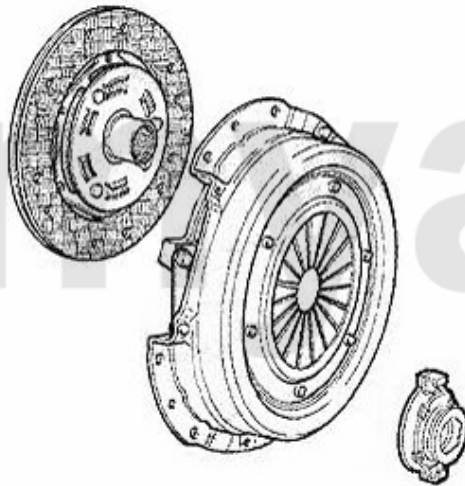

SEK3,831.30

Ausrücker/Sleeve Bearing 164/Super 3.0 V6 12V

1. 436 11951

1 43611951 OE.46411951 GUIDE SLEEVE RELEASE BEARING

SEK1,737.29

Kupplungs-Kit/Clutch Set 164 3.0 QV 24V Bj. 92>

1. 431 727001
Ø 235 mm

1 43172701 OE. 71734944 CLUTCH KIT