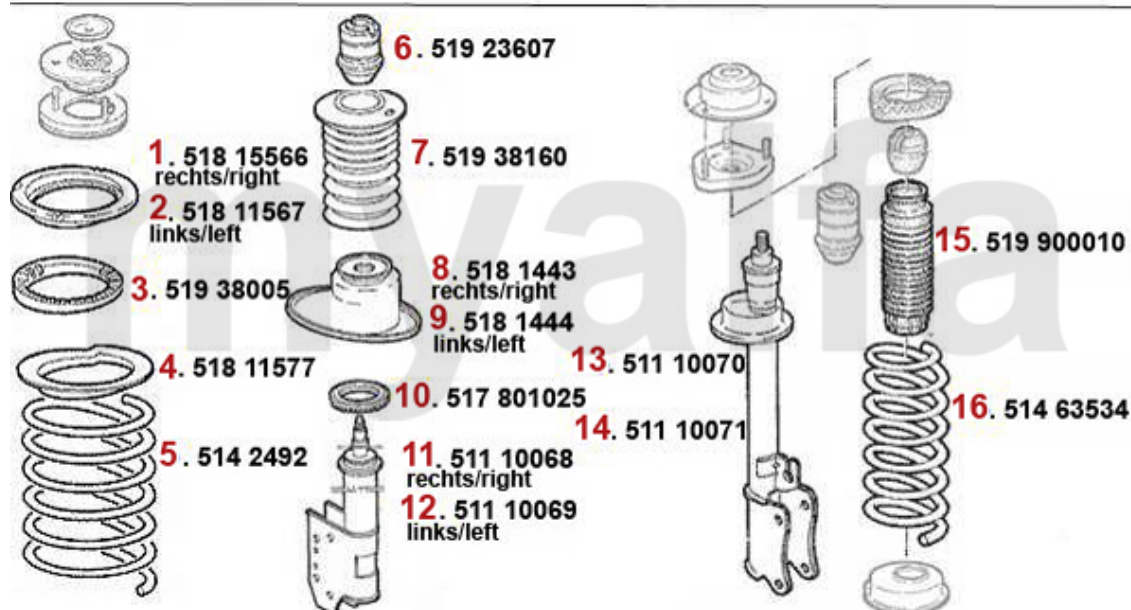

Federbeine/Struts 164 V6 Q4

1	51811566	OE. 60511566 CONTAINER	On request
2	51811567	OE. 60511567 CONTAINER	On request
3	51938005	OE. 60511574 PAD f. FRONTSPRING 164	On request
4	51811577	OE. 60511577 PLATE 164/Super	SEK230.88
5	5142492	SPRING	On request
6	51923607	OE. 82423607 Rubber Pad	SEK191.20
7	51938160	OE. 60501744 RUBBER BOOT PROTECTOR	SEK268.07
8	5181443	FRONT RIGHT SPRING PLATE OE.60501443	SEK571.37
9	5181444	FRONT LEFT SPRING PLATE OE.60501444	SEK571.37
10	51701025	OE. 60501446/01741/3 STRUT BEARING	SEK346.88
11	51110068	Strud 164 Q4 fr # 60610068/60593388 (electr.)	On request
12	51110069	Strud 164 Q4 fl # 60610069/60593389 (electr.)	On request
13	51110070	Strud 164 QV rr # 60593390/60610070 (electr.)	On request
14	51110071	Strud 164 QV rl # 60610071/60593391 (electr.)	On request
15	51900010	OE. 60801366 REAR STRUT BOOT 164/Super	SEK208.13
16	51463534	OE. 60563534 SPRING RA 164 3.0 Q4	On request