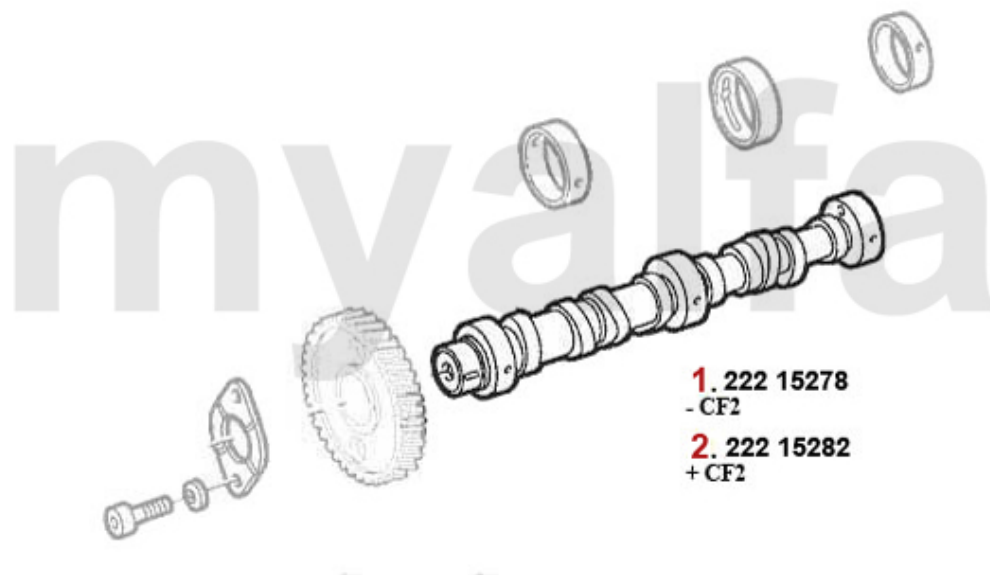

Nockenwelle/Camshaft 164/Super 2.5 TD

---

1 22215278 OE. 71715278 CAMSHAFT 2.5 TD

SEK4,175.27

2 22215282 Nockenwelle 155,164 Super 2.5 TD (CEE F2)

SEK3,936.34