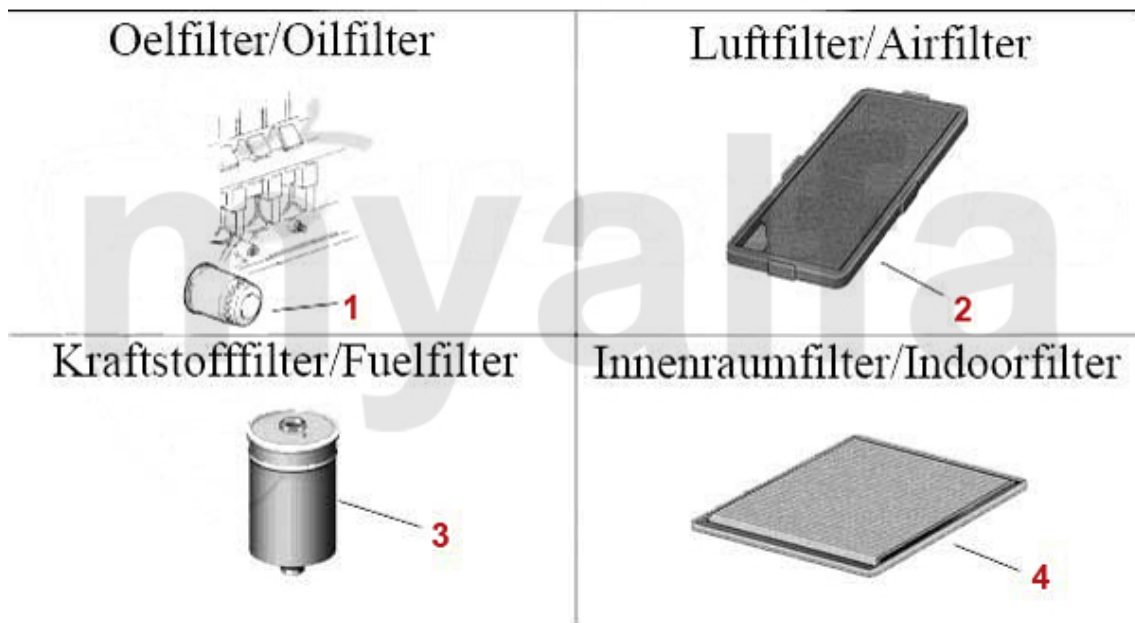

Filter 164 V6 Turbo

1	291124	OE. 46805830 Oilfilter	SEK122.38
2	292386	OE. 60510292 / 71736138 AIR FILTER	SEK383.64
3	29386	OE. 60506968 FUEL FILTER	SEK343.96
4	294304	OE. 7797229 Air Filter	SEK317.18