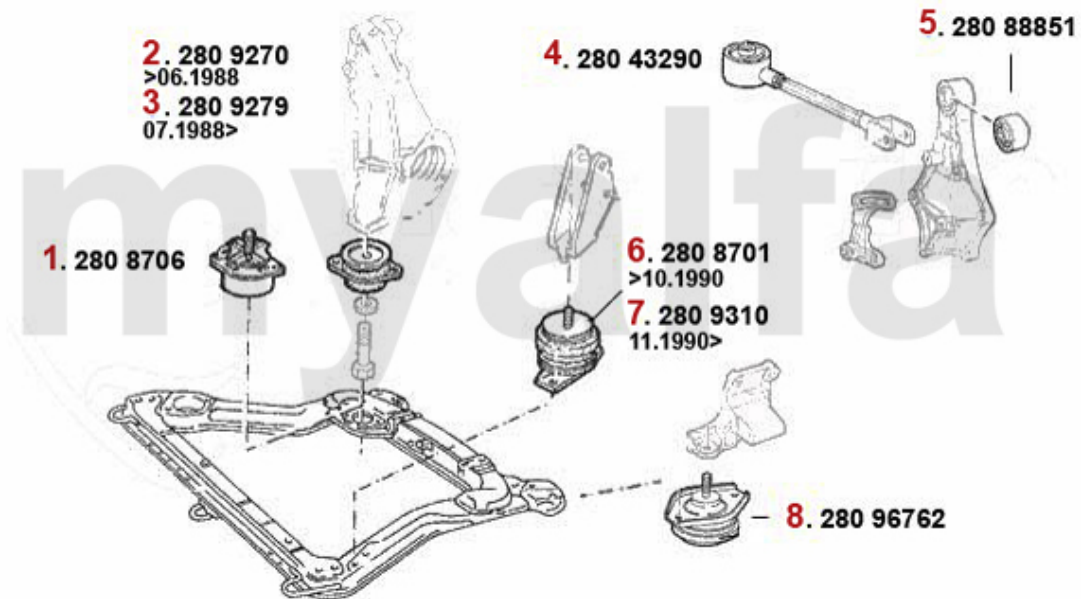

Motorlager/Enginmount 164/Super 2.5 TD

1	2808706	OE. 60801765 ENGINE MOUNT RR 164/Super	On request
2	2809270	Motorlager HR 164 alle Bj. >06.88	On request
3	2809279	OE. 60581462/60512890 ENGINE MOUNT RR 164/Super	SEK3,252.99
4	28043290	OE. 60543290 ENGINEMOUNT 164 2.0 Turbo 4-Cyl./2.5 TD	SEK752.03
5	28088851	OE. 60512737 BUSH	On request
6	2808701	OE. 60801717 ENGINEMOUNT FL 164 4-Cyl. >10.1990	SEK991.09
7	2809310	OE. 82427180 ENGINEMOUNT FL 164/Super 10.1990>	On request
8	28095762	OE. 60595762 ENGINEMOUNT RL 164/Super 2.5 TD	On request