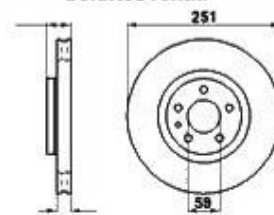

5. 610 602161
Q4
hinten/rear
belüftet/ventil.

1	61041851	Bremsscheibe VA 164 Super 2.0 TS Bj. 92> ab #6142574	SEK844.16
2	61000351	OE. 60576811 RAER BRAKEDISC 164	SEK1,339.63
3	61041515	REAR BRAKE DISC 164/Super 2.0 TS FROM 1987 UP TO 1998	SEK794.07
4	61018815	OE. 71738911 REAR BRAKE DISK 147, 156, 164	SEK825.56
5	61002161	OE. 60602161 REAR BRAKE DISC	On request