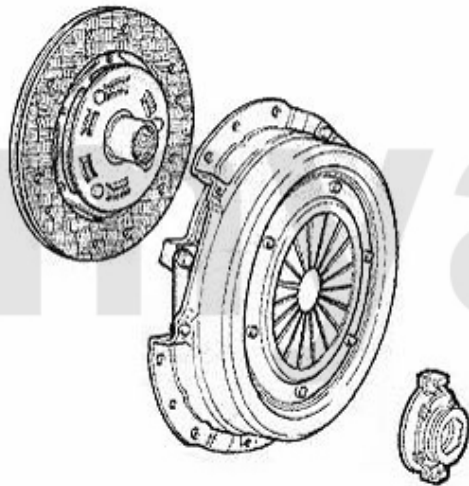

Kupplungs-Kit/Clutch Set 164/Super 3.0 V6 12V

---

1. 431 222001
Ø 228 mm

1 43122001 OE. 71734938 CLUTCH KIT

SEK3,831.30