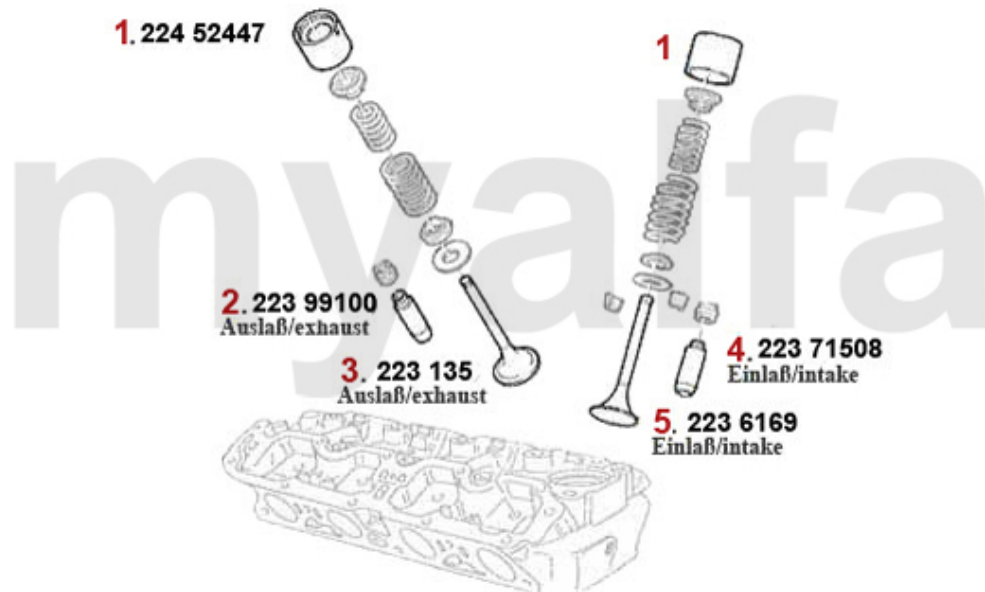

Ventiltrieb/Valve Train 164 2.0 Turbo 4-Cyl.

1	22452447	Hydrostößel 145/6,155,156 166 TD/ JTD	SEK184.26
2	22399100	OE. 82399100 VALVE GUIDE EXHAUST 2.0 Turbo 4-Cylinder	On request
3	223135	OE. 60800135 VALVE EXHAUST 164 Turbo 4-Cylinder	SEK496.73
4	22371508	OE. 4371508 VALVE GUIDE INTAKE 2.0 Turbo 4-Cylinder	SEK64.10
5	2236169	OE. 46406169 VALVE INTAKE 2.0 Turbo 4-Cylinder	SEK198.27