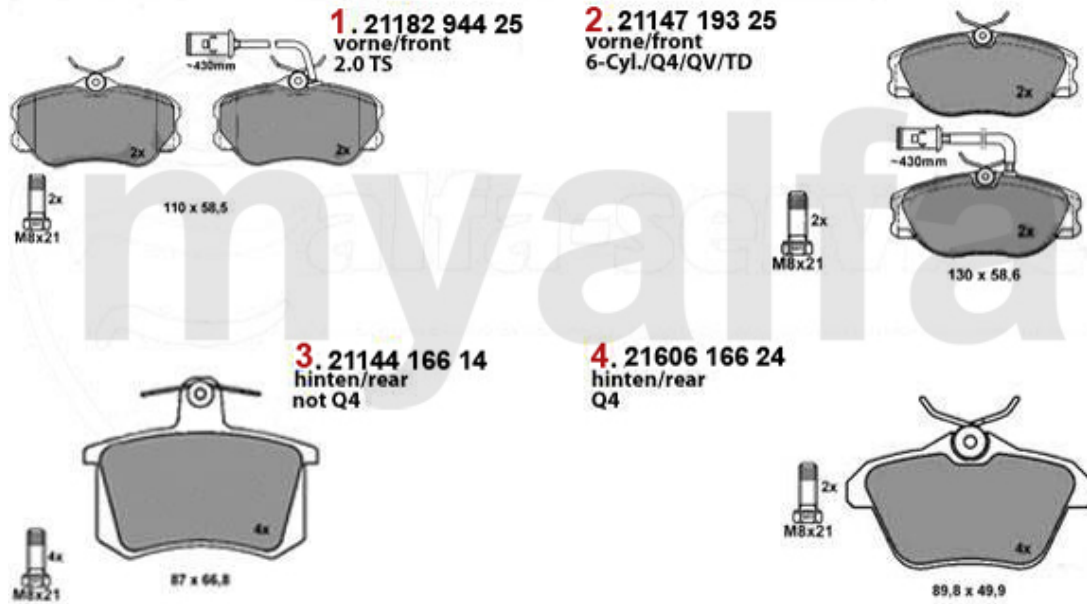

Brembeläge/Brakepads 164 1992 >

1	21119425	FRONT BRAKE PADS 164 2.0 TS BRAKE SYSTEM: LUCAS	SEK968.89
2	21119325	OE. 9945815/6 FRONT BRAKE PADS 164	SEK1,017.87
3	21116614	Brake Pads 164 rear	SEK808.08
4	21616624	OE. 71712910 REAR BRAKE PADS	SEK729.96