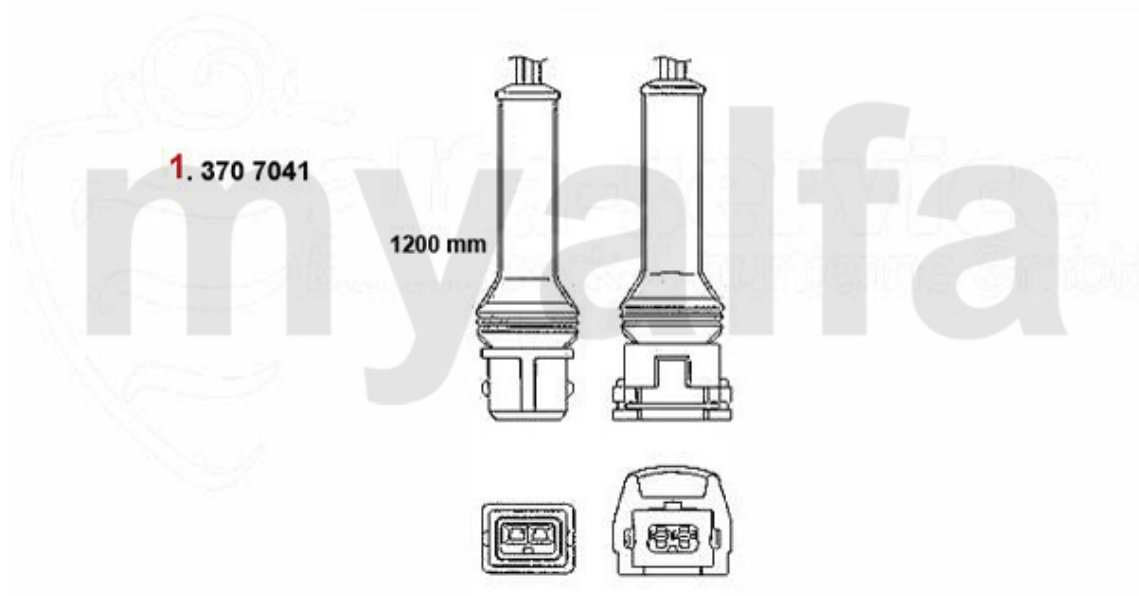

Lambda-Sonde/Lambda Probe 164/Super 3.0 V6 24V

1 3707041 OE. 60578768 LAMBDA PROBE

SEK1,650.99