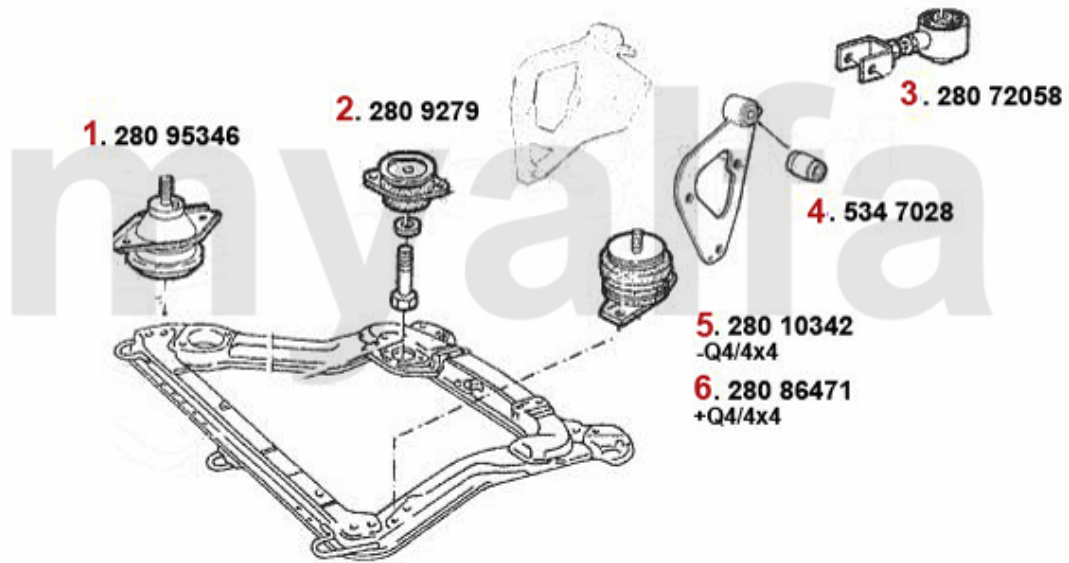

Motorlager/Enginemount 164/Super 3.0 V6 24V

1	28095346	OE. 60581383/60595346	Mount. Drive Shaft	On request
2	2809279	OE. 60581462/60512890	ENGINE MOUNT RR 164/Super	SEK3,252.99
3	28072058	OE. 60572058	Mount. Drive Shaft	On request
4	5347028	OE. 60507028	Silent Block	On request
5	28010342	OE. 60510342/60701590	ENGINE MOUNT	On request
6	28086471	OE. 60586471	ENIGNEMOUNT FL 164/Super 3.0 V6 24V 4x4	On request