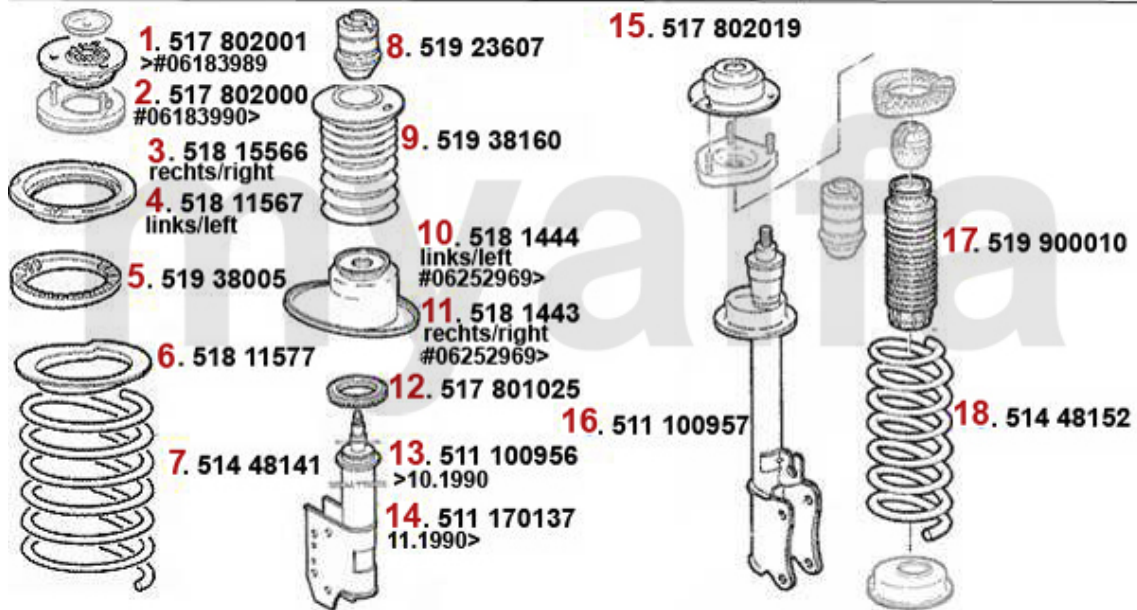

Federbeine/Struts 164/Super 2.0 TS

1	51702001	OE. 60507890 STRUT BEARING	On request
2	51702000	OE. 60570447 Suspension Mount	On request
3	51811566	OE. 60511566 CONTAINER	On request
4	51811567	OE. 60511567 CONTAINER	On request
5	51938005	OE. 60511574 PAD f. FRONTSRING 164	On request
6	51811577	OE. 60511577 PLATE 164/Super	SEK230.88
7	51448141	OE. 60511576/60568680 FRONT SPRING	On request
8	51923607	OE. 82423607 Rubber Pad	SEK191.20
9	51938160	OE. 60501744 RUBBER BOOT PROTECTOR	SEK268.07
10	5181444	FRONT LEFT SPRING PLATE OE.60501444	SEK571.37
11	5181443	FRONT RIGHT SPRING PLATE OE.60501443	SEK571.37
12	51701025	OE. 60501446/01741/3 STRUT BEARING	SEK346.88
13	51100956	OE. 60507883 FRONT STRUT	On request
14	51170137	OE. 60598997 Shock Absorber	On request
15	51702019	OE. 60507954 REAR STRUT BEARING 164/Sup.	On request
16	51100957	OE. 60598998 REAR STRUT	SEK2,273.70
17	51900010	OE. 60801366 REAR STRUT BOOT 164/Super	SEK208.13
18	51448152	OE. 60507953 REAR SPRING 164/SUPER	On request