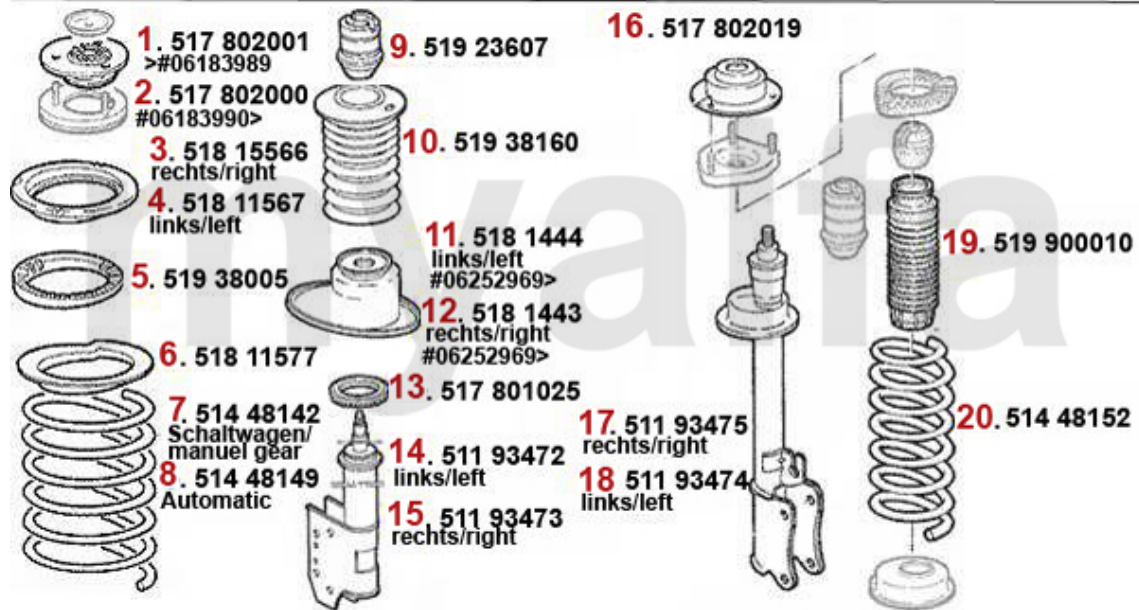

Federbeine/Struts 164 3.0 QV 24V

1	51702001	OE. 60507890 STRUT BEARING	On request
2	51702000	OE. 60570447 Suspension Mount	On request
3	51811566	OE. 60511566 CONTAINER	On request
4	51811567	OE. 60511567 CONTAINER	On request
5	51938005	OE. 60511574 PAD f. FRONTSRING 164	On request
6	51811577	OE. 60511577 PLATE 164/Super	SEK230.88
7	51448142	OE. 60593382 SPRING	On request
9	51923607	OE. 82423607 Rubber Pad	SEK191.20
10	51938160	OE. 60501744 RUBBER BOOT PROTECTOR	SEK268.07
11	5181444	FRONT LEFT SPRING PLATE OE.60501444	SEK571.37
12	5181443	FRONT RIGHT SPRING PLATE OE.60501443	SEK571.37
13	51701025	OE. 60501446/01741/3 STRUT BEARING	SEK346.88
14	51193472	OE. 60593472 electr. STRUT FL 164 QV 1992>	On request
15	51193473	OE. 60593473 electr. STRUT FR 164 QV 1992>	On request
16	51702019	OE. 60507954 REAR STRUT BEARING 164/Sup.	On request
17	51193475	OE. 60593475 electr. STRUT RR 164 QV 1992>	On request
18	51193474	OE. 60593474 electr. STRUT RL 164 QV 1992>	On request
19	51900010	OE. 60801366 REAR STRUT BOOT 164/Super	SEK208.13
20	51448152	OE. 60507953 REAR SPRING 164/SUPER	On request