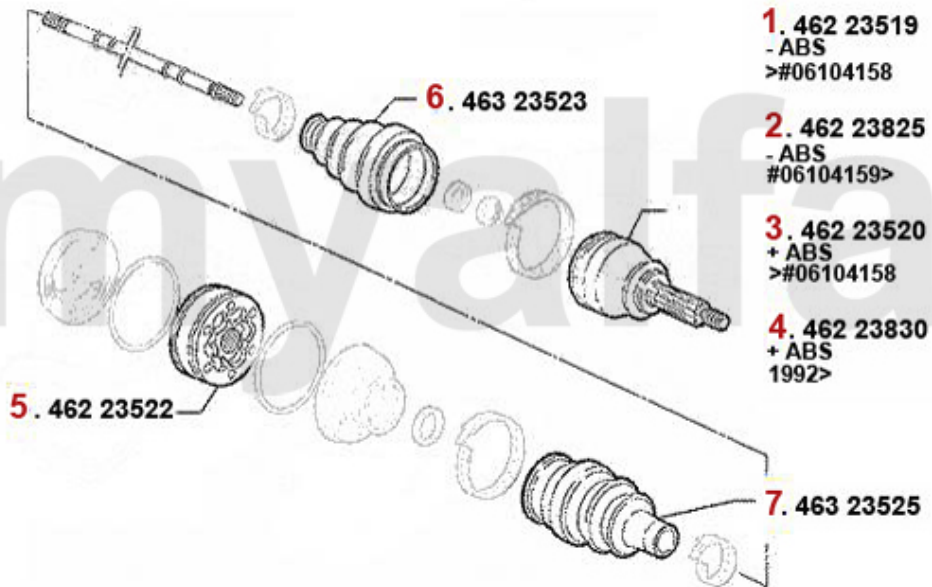

Antriebswelle/Driveshaft 164/Super 2.0 TS

1. 462 23519
- ABS
>#06104158

2. 462 23825
- ABS
#06104159>

3. 462 23520
+ ABS
>#06104158

4. 462 23830
+ ABS
1992>

5. 462 23522

6. 463 23523

7. 463 23525

1	46223519	OUTER JOINT SET 164 2.0 TS > #06104158	SEK1,537.91
2	46223825	Gelenksatz außen 164 2.0 TS ab #t6104159 ohne ABS	SEK1,327.98
3	46223520	OUTER DRIVE SHAFT END WITH ABS 164 2.0 TS >#6104158	On request
4	46223830	OUTer JOINT SET 164 Super WITH ABS 2.0 TS	SEK1,436.48
5	46223522	Gelenksatz innen 155,164 diverse	SEK1,184.65
6	46323523	OE.60812755 BOOT SET ALFA 33, 145/6 155,164 ,gtv/spider (916)	SEK197.03
7	46323525	OE. 9945301 BOOT	SEK320.65