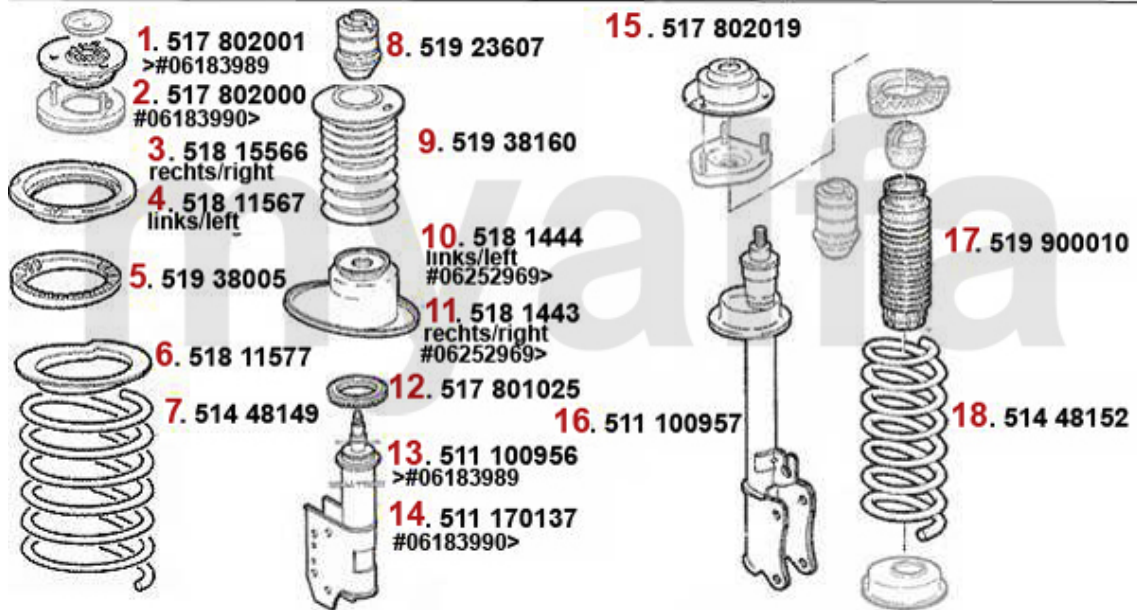

Federbeine/Struts 164/Super 2.5 TD

1	51702001	OE. 60507890 STRUT BEARING	On request
2	51702000	OE. 60570447 Suspension Mount	On request
3	51811566	OE. 60511566 CONTAINER	On request
4	51811567	OE. 60511567 CONTAINER	On request
5	51938005	OE. 60511574 PAD f. FRONTSRING 164	On request
6	51811577	OE. 60511577 PLATE 164/Super	SEK230.88
8	51923607	OE. 82423607 Rubber Pad	SEK191.20
9	51938160	OE. 60501744 RUBBER BOOT PROTECTOR	SEK268.07
10	5181444	FRONT LEFT SPRING PLATE OE.60501444	SEK571.37
11	5181443	FRONT RIGHT SPRING PLATE OE.60501443	SEK571.37
12	51701025	OE. 60501446/01741/3 STRUT BEARING	SEK346.88
13	51100956	OE. 60507883 FRONT STRUT	On request
14	51170137	OE. 60598997 Shock Absorber	On request
15	51702019	OE. 60507954 REAR STRUT BEARING 164/Sup.	On request
16	51100957	OE. 60598998 REAR STRUT	SEK2,273.70
17	51900010	OE. 60801366 REAR STRUT BOOT 164/Super	SEK208.13
18	51448152	OE. 60507953 REAR SPRING 164/SUPER	On request