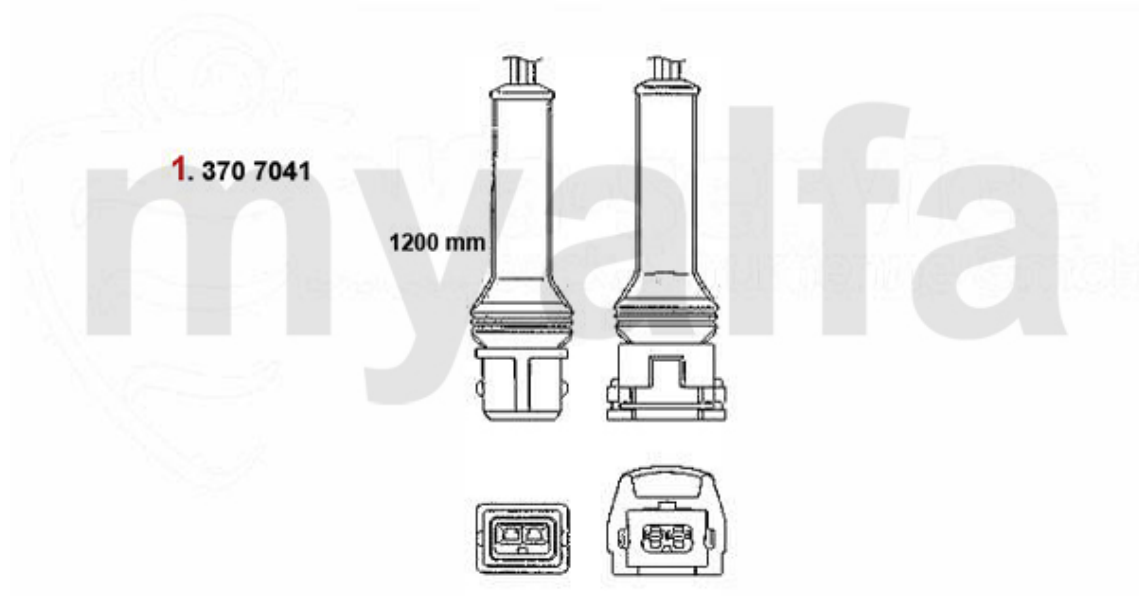

Lambda-Sonde/Lambda Probe 164/Super Q4

1 3707041 OE. 60578768 LAMBDA PROBE

SEK1,650.99