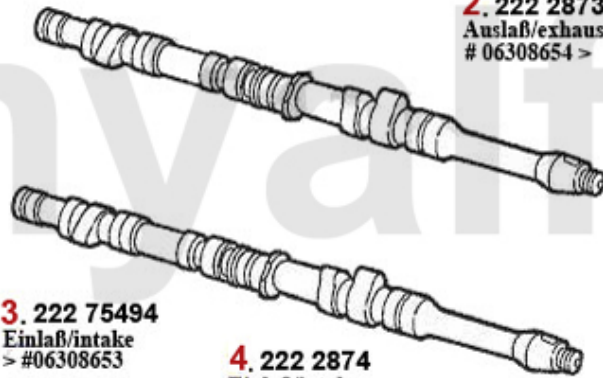

1	22275493	OE. 60575493 CAMSHAFT right 164 Super 2.0 V6 Turbo >	On request
2	2222873	OE. 60602873 CAMSHAFT	On request
3	22275494	OE. 60575494 CAMSHAFT left 164 Super 2.0 V6 Turbo >	On request
4	2222874	OE. 60602874 CAMSHAFT	On request