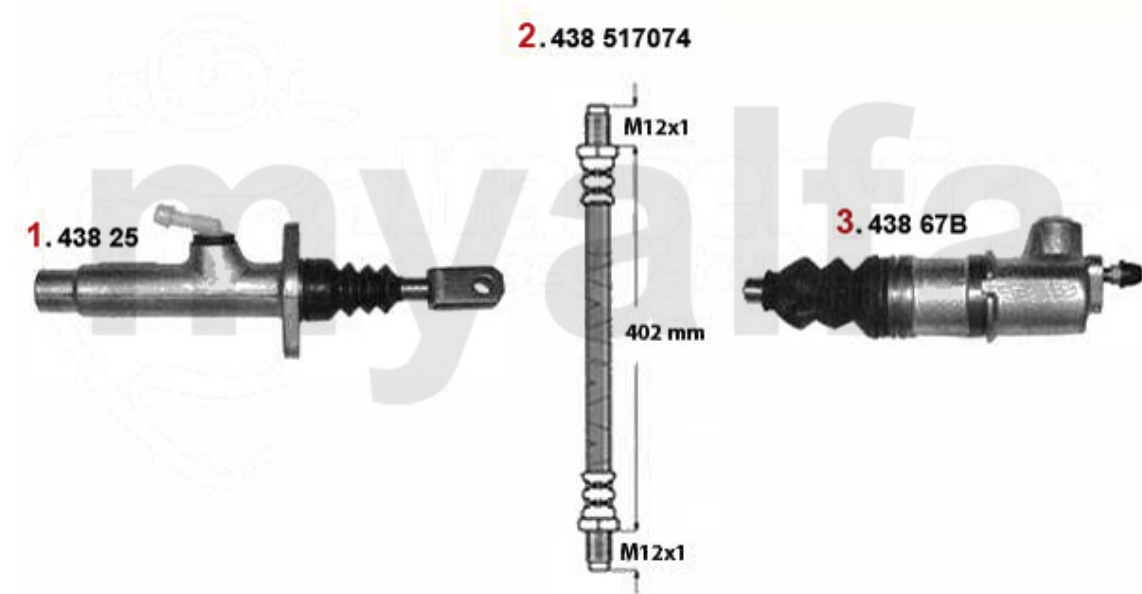

Kupplungsbetätigung/Clutch Actuation 164 2.0 Turbo 4-Cyl.

1	43825	OE. 60511530 CLUTCH MASTER CYLINDER	SEK1,248.75
2	43817074	OE. 71736944 CLUTCH HOSE	SEK337.02
3	43867	OE. 60511528/71738465 CLUTCH SLAVE CYLINDER 164/Super	SEK553.89