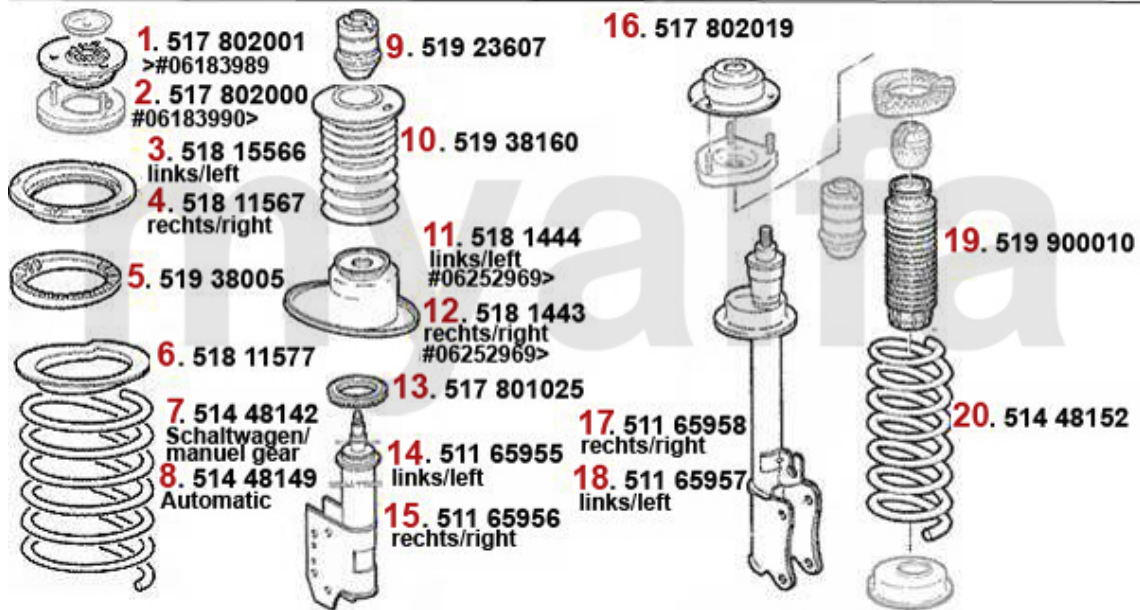

Federbeine/Struts 164 3.0 QV Bj. >92

1	51702001	OE. 60507890 STRUT BEARING	On request
2	51702000	OE. 60570447 Suspension Mount	On request
3	51811566	OE. 60511566 CONTAINER	On request
4	51811567	OE. 60511567 CONTAINER	On request
5	51938005	OE. 60511574 PAD f. FRONTSPRING 164	On request
6	51811577	OE. 60511577 PLATE 164/Super	SEK230.88
7	51448142	OE. 60593382 SPRING	On request
9	51923607	OE. 82423607 Rubber Pad	SEK191.20
10	51938160	OE. 60501744 RUBBER BOOT PROTECTOR	SEK268.07
11	5181444	FRONT LEFT SPRING PLATE OE.60501444	SEK571.37
12	5181443	FRONT RIGHT SPRING PLATE OE.60501443	SEK571.37
13	51701025	OE. 60501446/01741/3 STRUT BEARING	SEK346.88
14	51165955	OE. 60565955 electr. Strut 164 FL	On request
15	51165956	OE. 60565956 electr. Strut 164 FR	On request
16	51702019	OE. 60507954 REAR STRUT BEARING 164/Sup.	On request
17	51165958	OE. 60565958 electr. Strut 164 RR	On request
18	51165957	OE. 60565957 electr. Strut 164 RL	On request
19	51900010	OE. 60801366 REAR STRUT BOOT 164/Super	SEK208.13
20	51448152	OE. 60507953 REAR SPRING 164/SUPER	On request