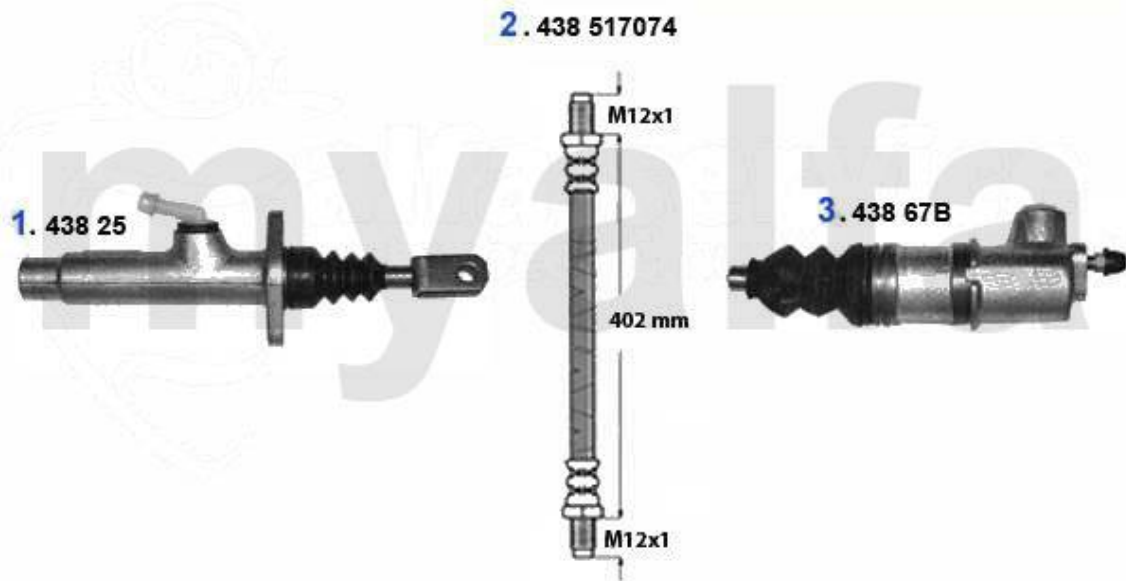

Kupplungsbetätigung/Clutch Actuation 164 2.0 Turbo 4-Cyl.

1	43825	OE. 60511530 CLUTCH MASTER CYLINDER	SEK1,248.75
2	43817074	OE. 71736944 CLUTCH HOSE	SEK337.02
3	43867	OE. 60511528/71738465 CLUTCH SLAVE CYLINDER 164/Super	SEK553.89