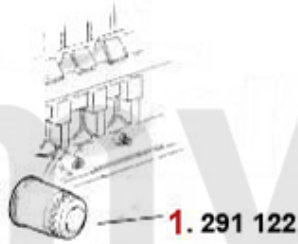

Filter 164/Super 3.0 V6 24V

Oelfilter/Oilfilter