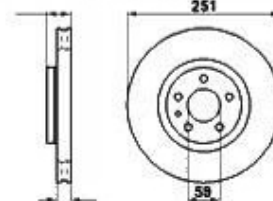

5. 610 602161
Q4
hinten/rear
belüftet/ventil.

1	61041851	Bremsscheibe VA 164 Super 2.0 TS Bj. 92> ab #6142574	SEK844.16
2	61000351	OE. 60576811 RAER BRAKEDISC 164	SEK1,339.63
3	61041515	REAR BRAKE DISC 164/Super 2.0 TS FROM 1987 UP TO 1998	SEK794.07
4	61018815	OE. 71738911 REAR BRAKE DISK 147, 156, 164	SEK825.56
5	61002161	OE. 60602161 REAR BRAKE DISC	On request