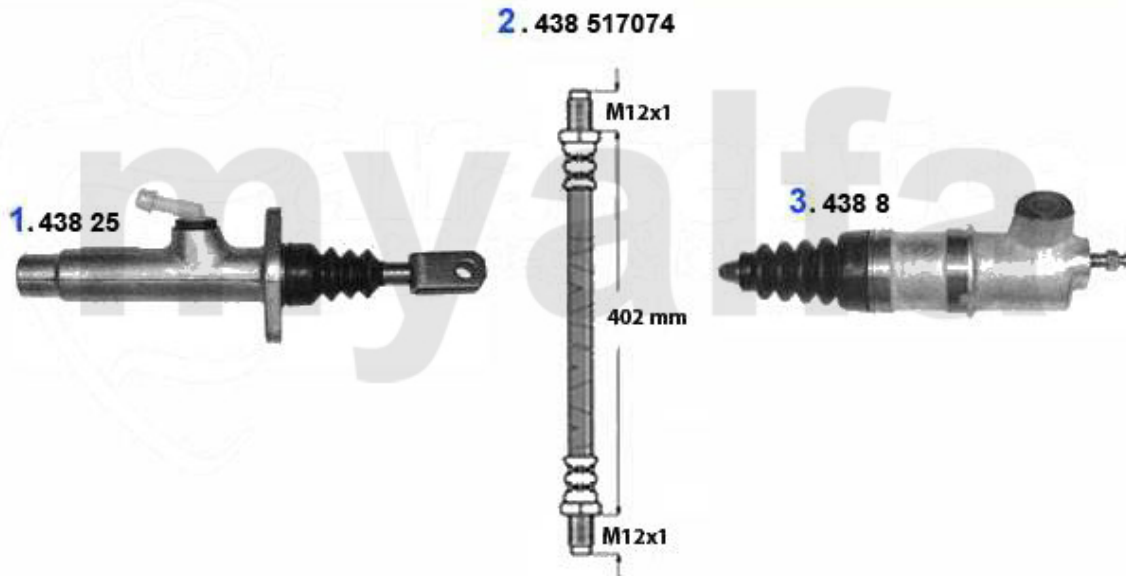

Kupplungsbetätigung/Clutch Actuation 164/Super 2.0 V6 Turbo

1	43825	OE. 60511530 CLUTCH MASTER CYLINDER	SEK1,248.75
2	43817074	OE. 71736944 CLUTCH HOSE	SEK337.02
3	4388	CLUTCH SLAVE CLYINDER SUD/SPRINT, 33 (905/7), 145, 156, 156	SEK698.47