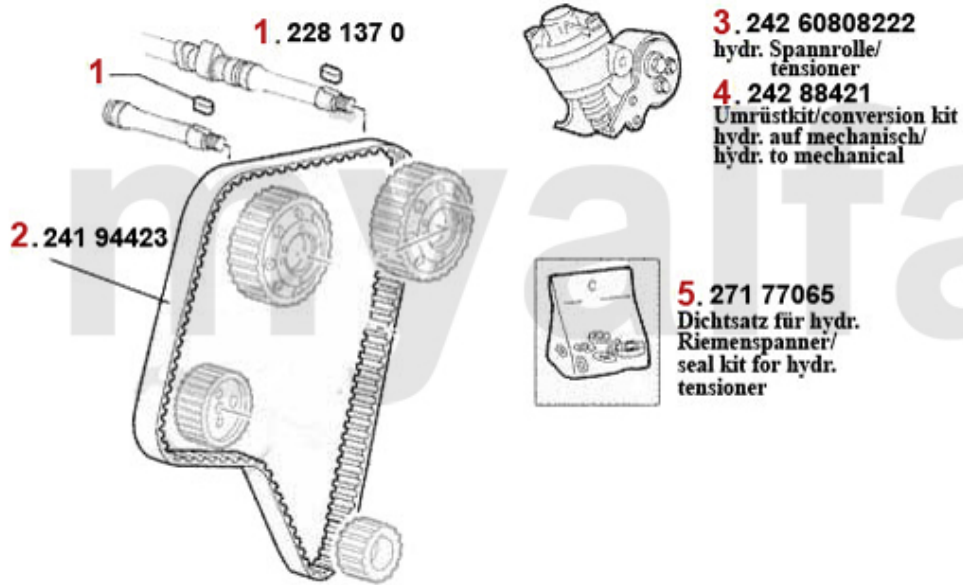

Zahnriemen/Timingbelt 164/Super V6 Turbo

1	2281370	WEDGE CAMSHAFT	SEK80.48
2	24194423	OE. 60562106 Timing Belt	SEK542.24
3	24208222	Belttensioner hydraulic 75, 155, RZ, SZ,164, GTV6	On request
4	24288421	ALTERING KIT TIMING BELT TENSIONER HYDRAULIC TO	SEK2,203.63
5	27177065	OE. 60777065 GASKET SET FOR HYDRAULIC BELTSTRETCHER 6-CYL.	SEK454.68