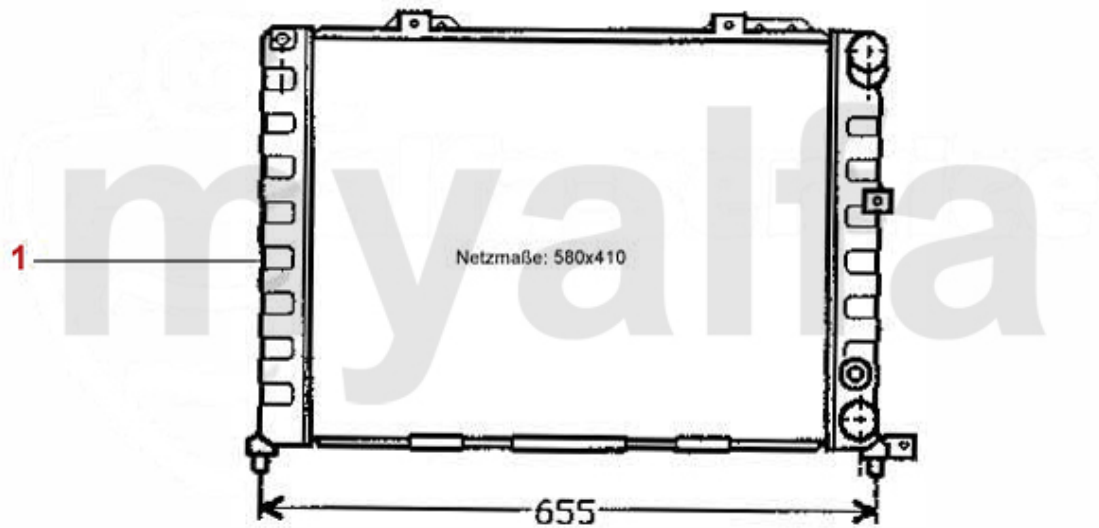

Kühler/Radiator 164/Super 3.0 V6 24V

1 26122535 OE. 60579380 Radiator

On request

Thermostat 164/Super 3.0 V6 24V

---

1. 263 59862
Thermostat

2. 268 67726
Verteilergehäuse/
manifold housing

1	26359862	OE. 60559862 THERMOSTAT	On request
2	26867726	OE. 60567726 HOUSING	On request
3	26314637	THERMOSTAT INLAY FOR VARIOUS V6 MOTORS	SEK406.95