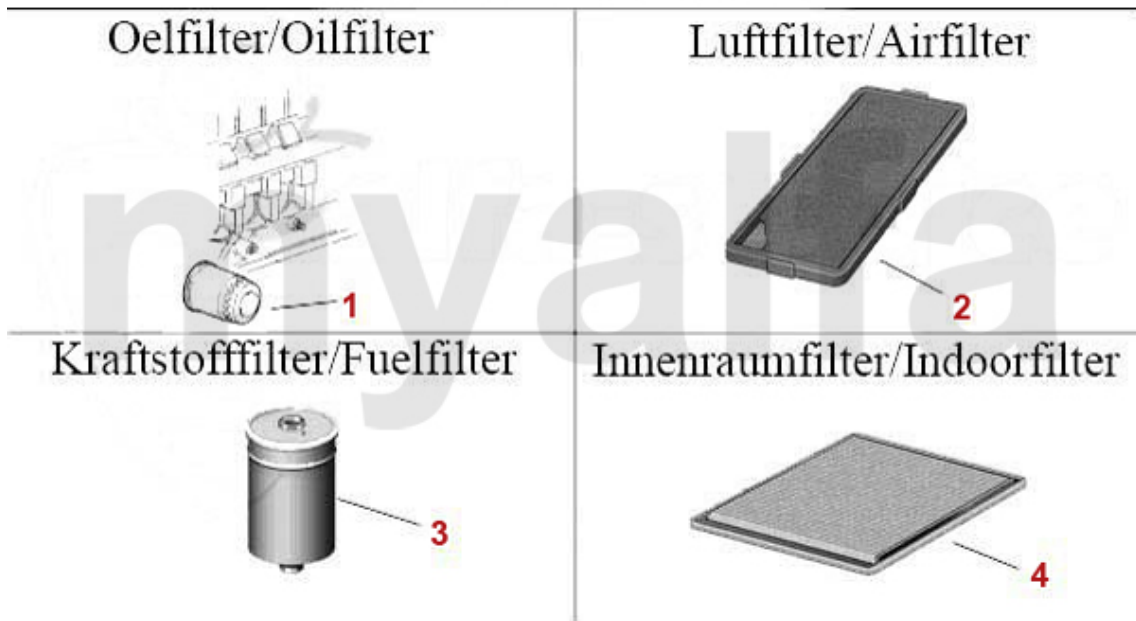

Filter 164 V6 Turbo

1	291124	OE. 46805830 Oilfilter	SEK185.37
2	292386	OE. 60510292 / 71736138 AIR FILTER	SEK383.64
3	29386	OE. 60506968 FUEL FILTER	SEK343.96
4	294304	OE. 7797229 Air Filter	SEK317.18