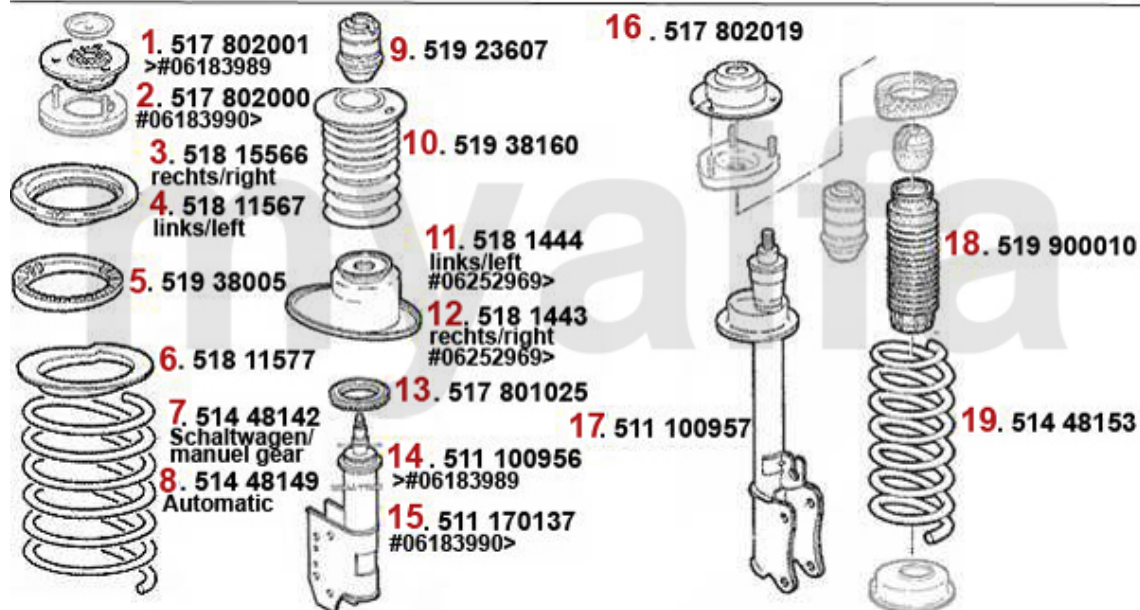

Federbeine/Struts 164/Super 3.0 V6 12V

1	51702001	OE. 60507890 STRUT BEARING	On request
2	51702000	OE. 60570447 Suspension Mount	On request
3	51811566	OE. 60511566 CONTAINER	On request
4	51811567	OE. 60511567 CONTAINER	On request
5	51938005	OE. 60511574 PAD f. FRONTSPRING 164	On request
6	51811577	OE. 60511577 PLATE 164/Super	SEK230.88
7	51448142	OE. 60593382 SPRING	On request
9	51923607	OE. 82423607 Rubber Pad	SEK191.20
10	51938160	OE. 60501744 RUBBER BOOT PROTECTOR	SEK268.07
11	5181444	FRONT LEFT SPRING PLATE OE.60501444	SEK571.37
12	5181443	FRONT RIGHT SPRING PLATE OE.60501443	SEK571.37
13	51701025	OE. 60501446/01741/3 STRUT BEARING	SEK346.88
14	51100956	OE. 60507883 FRONT STRUT	On request
15	51170137	OE. 60598997 Shock Absorber	On request
16	51702019	OE. 60507954 REAR STRUT BEARING 164/Sup.	On request
17	51100957	OE. 60598998 REAR STRUT	SEK2,273.70
18	51900010	OE. 60801366 REAR STRUT BOOT 164/Super	SEK208.13
19	51448152	OE. 60507953 REAR SPRING 164/SUPER	On request