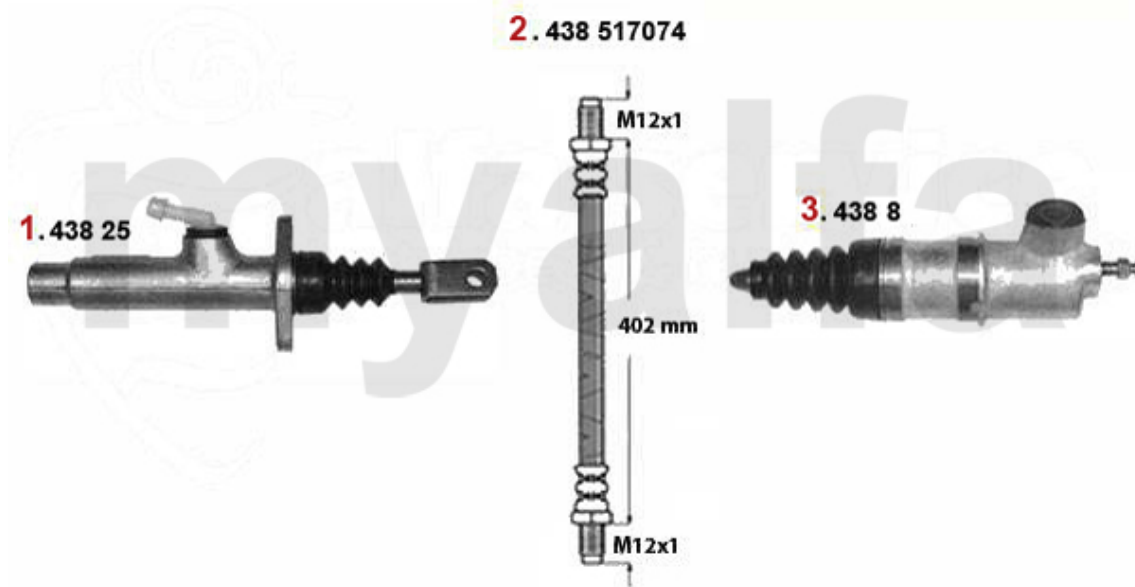

Kupplungsbetätigung/Clutch Actuation 164 3.0 QV Bj. >92

1	43825	OE. 60511530 CLUTCH MASTER CYLINDER	SEK1,248.75
2	43817074	OE. 71736944 CLUTCH HOSE	SEK337.02
3	4388	CLUTCH SLAVE CLYINDER SUD/SPRINT, 33 (905/7), 145, 156, 156	SEK698.47