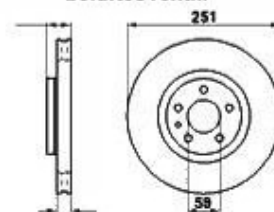

5. 610 602161
Q4
hinten/rear
belüftet/ventil.

1	61041851	Bremsscheibe VA 164 Super 2.0 TS Bj. 92> ab #6142574	SEK844.16
2	61000351	OE. 60576811 RAER BRAKEDISC 164	SEK1,339.63
3	61041515	REAR BRAKE DISC 164/Super 2.0 TS FROM 1987 UP TO 1998	SEK794.07
4	61018815	OE. 71738911 REAR BRAKE DISK 147, 156, 164	SEK825.56
5	61002161	OE. 60602161 REAR BRAKE DISC	On request