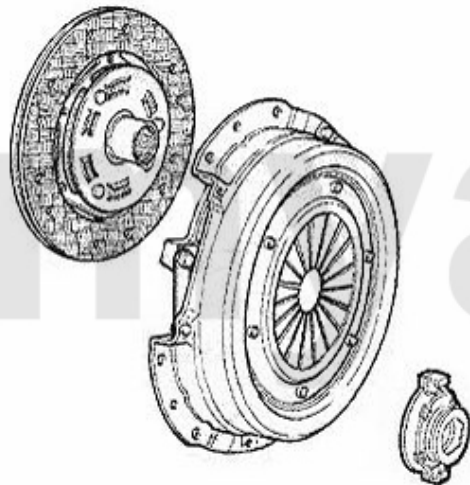

# Kupplungs-Kit/Clutch Set 164/Super 3.0 V6 24V

---

**1. 431 727001**  
Ø 235 mm

**1 43172701 OE. 71734944 CLUTCH KIT**

**SEK4,535.60**