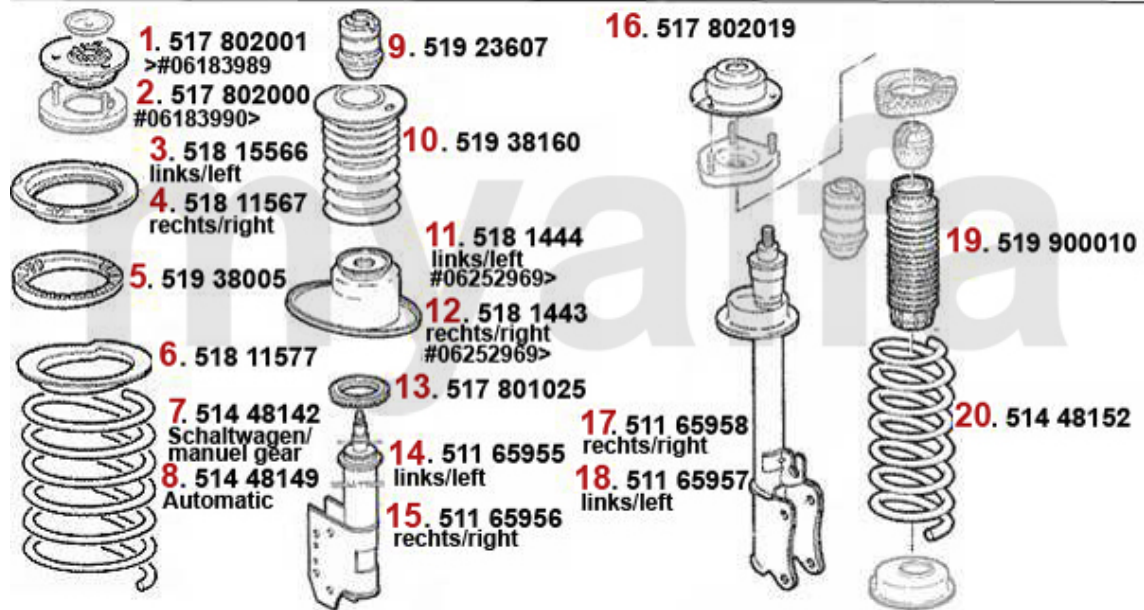

Federbeine/Struts 164 3.0 QV Bj. >92

1	51702001	OE. 60507890 STRUT BEARING	On request
2	51702000	OE. 60570447 Suspension Mount	On request
3	51811566	OE. 60511566 CONTAINER	On request
4	51811567	OE. 60511567 CONTAINER	On request
5	51938005	OE. 60511574 PAD f. FRONTSRING 164	On request
6	51811577	OE. 60511577 PLATE 164/Super	SEK230.88
7	51448142	OE. 60593382 SPRING	On request
9	51923607	OE. 82423607 Rubber Pad	SEK191.20
10	51938160	OE. 60501744 RUBBER BOOT PROTECTOR	SEK268.07
11	5181444	FRONT LEFT SPRING PLATE OE.60501444	SEK571.37
12	5181443	FRONT RIGHT SPRING PLATE OE.60501443	SEK571.37
13	51701025	OE. 60501446/01741/3 STRUT BEARING	SEK346.88
14	51165955	OE. 60565955 electr. Strut 164 FL	On request
15	51165956	OE. 60565956 electr. Strut 164 FR	On request
16	51702019	OE. 60507954 REAR STRUT BEARING 164/Sup.	On request
17	51165958	OE. 60565958 electr. Strut 164 RR	On request
18	51165957	OE. 60565957 electr. Strut 164 RL	On request
19	51900010	OE. 60801366 REAR STRUT BOOT 164/Super	SEK208.13
20	51448152	OE. 60507953 REAR SPRING 164/SUPER	On request