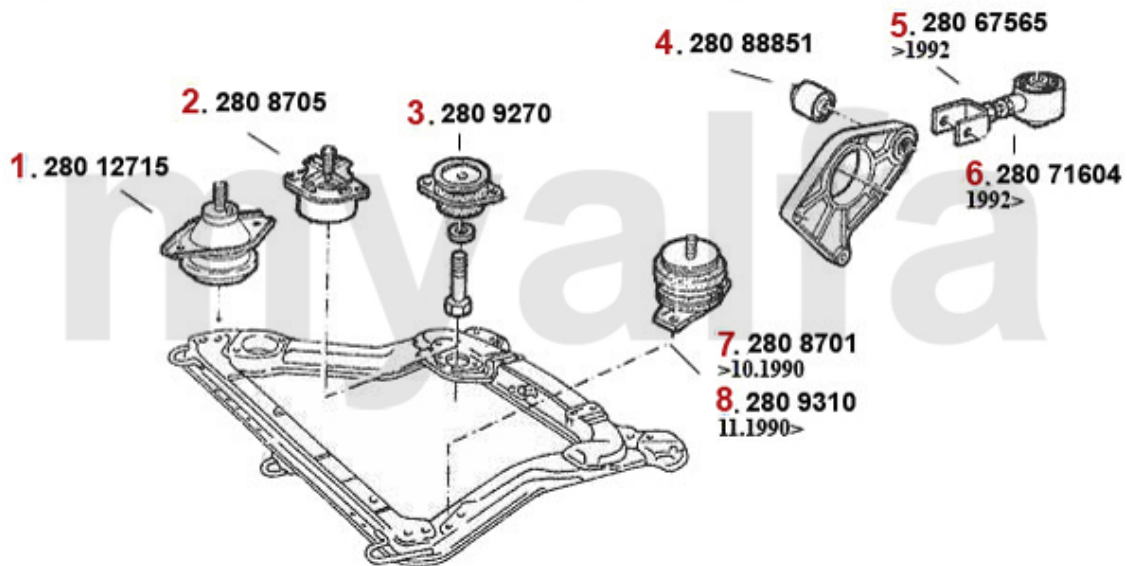

1	28012715	ENGINE MOUNT	On request
2	2808705	Motorlager HR 164/Super Bj. 06.88>	On request
3	2809270	Motorlager HR 164 alle Bj. >06.88	On request
4	28088851	OE. 60512737 BUSH	On request
5	28067565	OE. 60567565 ENGINEMOUNT 164	On request
6	28071604	OE. 60571604 LINK/ENGINEMOUNT 164/Super 2.0 TS	On request
7	2808701	OE. 60801717 ENGINEMOUNT FL 164 4-Cyl. >10.1990	SEK991.09
8	2809310	OE. 82427180 ENGINEMOUNT FL 164/Super 10.1990>	On request