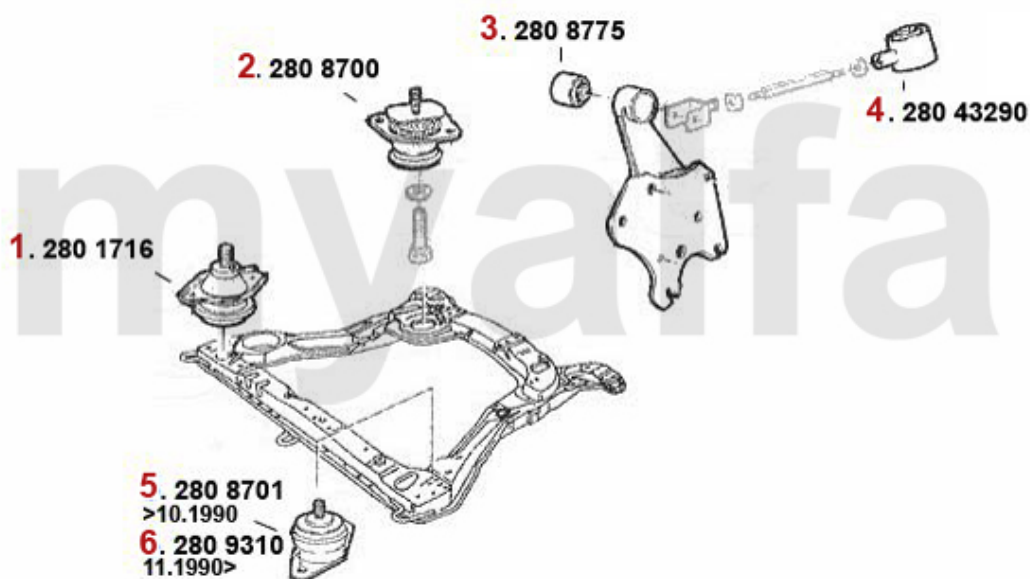

Motorlager/Enginemount 164 2.0 Turbo 4-Cyl.

1	2801716	OE. 60801716 ENGINEMOUNT FR 164 2.0 Turbo 4-Cyl.	SEK810.30
2	2808700	OE. 60801718 ENGINEMOUNT FR 164 2.0 Turbo 4-Cyl.	SEK586.50
3	2808775	Motorlagerbuchse vorne 145/6, 155,164,spider/gtv (916)	SEK234.35
4	28043290	OE. 60543290 ENGINEMOUNT 164 2.0 Turbo 4-Cyl./2.5 TD	SEK752.03
5	2808701	OE. 60801717 ENGINEMOUNT FL 164 4-Cyl. >10.1990	SEK991.09
6	2809310	OE. 82427180 ENGINEMOUNT FL 164/Super 10.1990>	On request