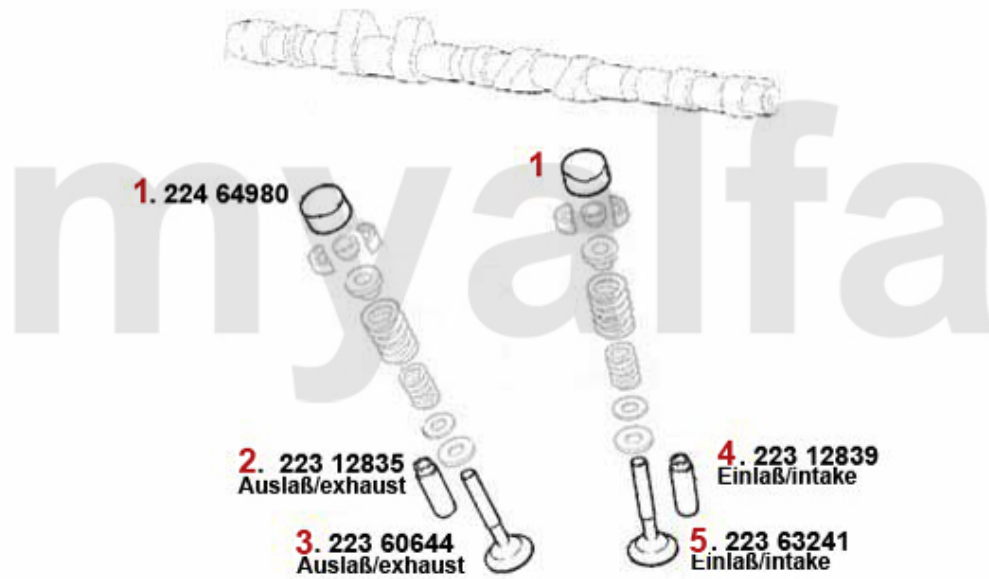

Ventiltrieb/Valve Train 164/Super 3.0 V6 24V

1	22464980	OE. 6066480 VALVE TAPPET	SEK437.20
2	22312835	OE. 60612835 VALVE GUIDE	SEK378.93
3	22360644	Exhaust Valve 3.0/3.2 24V	SEK348.68
4	22312839	OE. 60605120 VALVE GUIDE	SEK378.93
5	22363241	OE.60560643 INTAKE VALVE 3.0 V6 24V/3.2 GTA,147,156,164, 166, SPIDER/GTV (916),NUOVO GT	SEK338.13