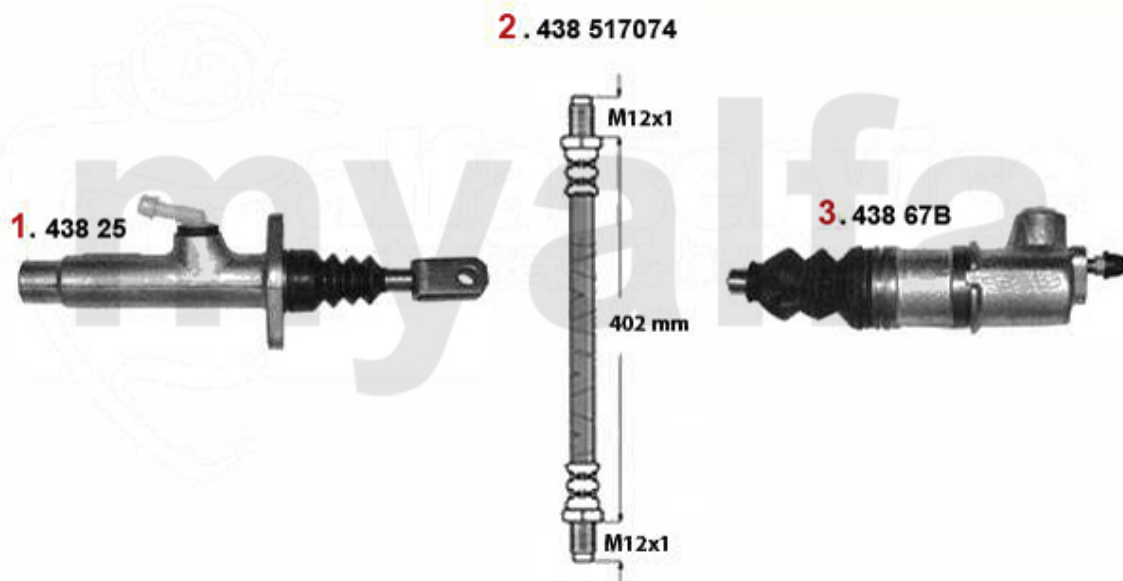

Kupplungsbetätigung/Clutch Actuation 164/Super 3.0 V6 12V

1	43825	OE. 60511530 CLUTCH MASTER CYLINDER	SEK1,248.75
2	43817074	OE. 71736944 CLUTCH HOSE	SEK337.02
3	43867	OE. 60511528/71738465 CLUTCH SLAVE CYLINDER 164/Super	SEK553.89