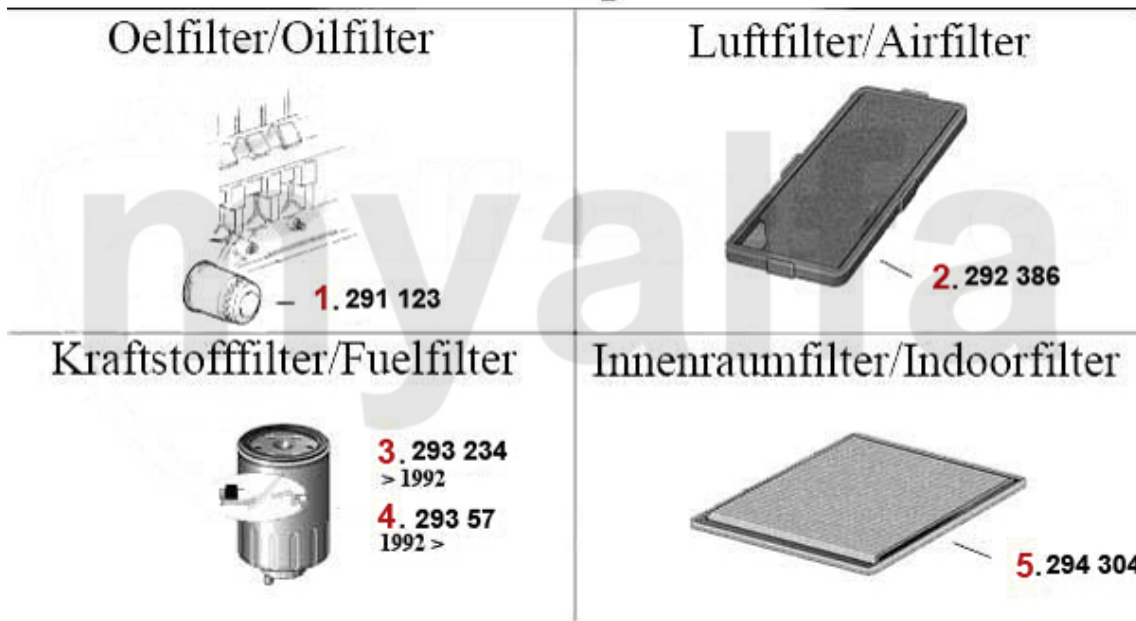

Filter 164/Super 2.5 TD

1	291123	OE. 60553431, 60537470, 60533494, 60521128 OILFILTER	SEK127.65
2	292386	OE. 60510292 / 71736138 AIR FILTER	SEK383.64
3	293234	FUEL FILTER 6, 33, 75, 90, 145/6, 155, 164, ALFETTA, GIULIETTA 1.8/1.9/2.0/2.4/2.5 TD	SEK222.69
4	29357	Kraftstoff-Filter 155,164/Super 2.5 TD,Anschraubpatrone	SEK343.96
5	294304	OE. 7797229 Air Filter	SEK317.18