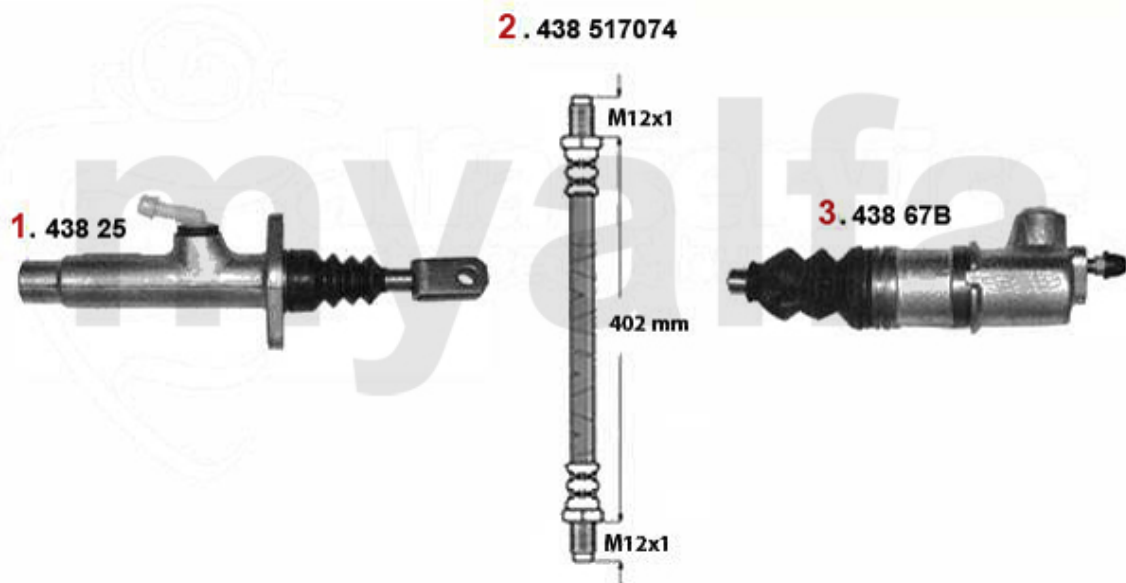

Kupplungsbetätigung/Clutch Actuation 164/Super 3.0 V6 12V

1	43825	OE. 60511530 CLUTCH MASTER CYLINDER	SEK1,248.75
2	43817074	OE. 71736944 CLUTCH HOSE	SEK337.02
3	43867	OE. 60511528/71738465 CLUTCH SLAVE CYLINDER 164/Super	SEK553.89