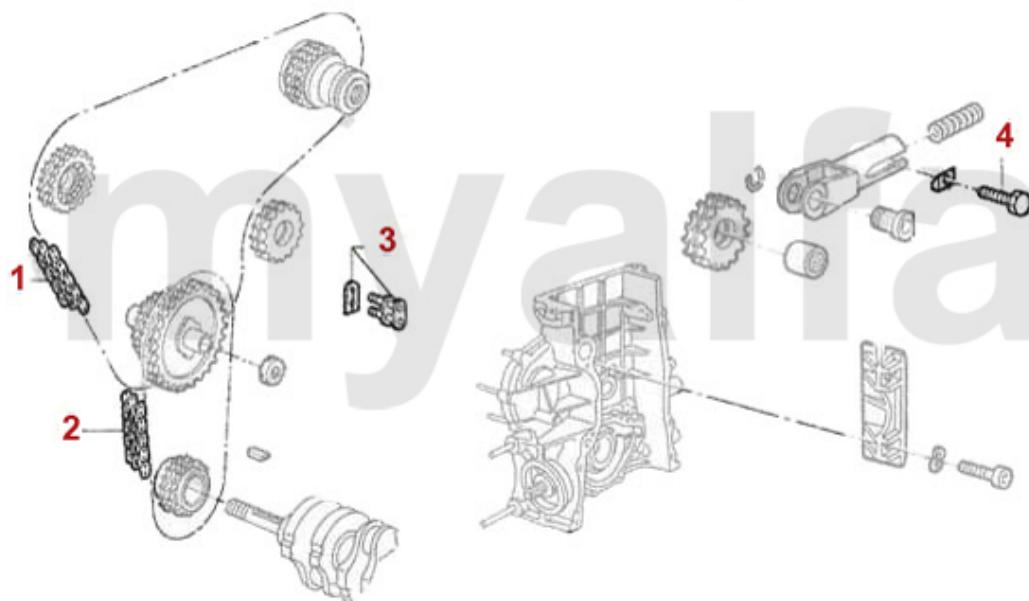

Steuerkette/Timing Chain 164 2.0 TS

1	24113301	OE. 60513301 TIMING CHAIN TS	SEK931.57
2	2410470	BOTTOM TIMING CHAIN 1300-2000 WITHOUT LINK	SEK320.65
3	2410480	TIMING CHAIN LINK	SEK87.41
4	2421010	CHAIN TENSIONER SCREW	SEK80.48