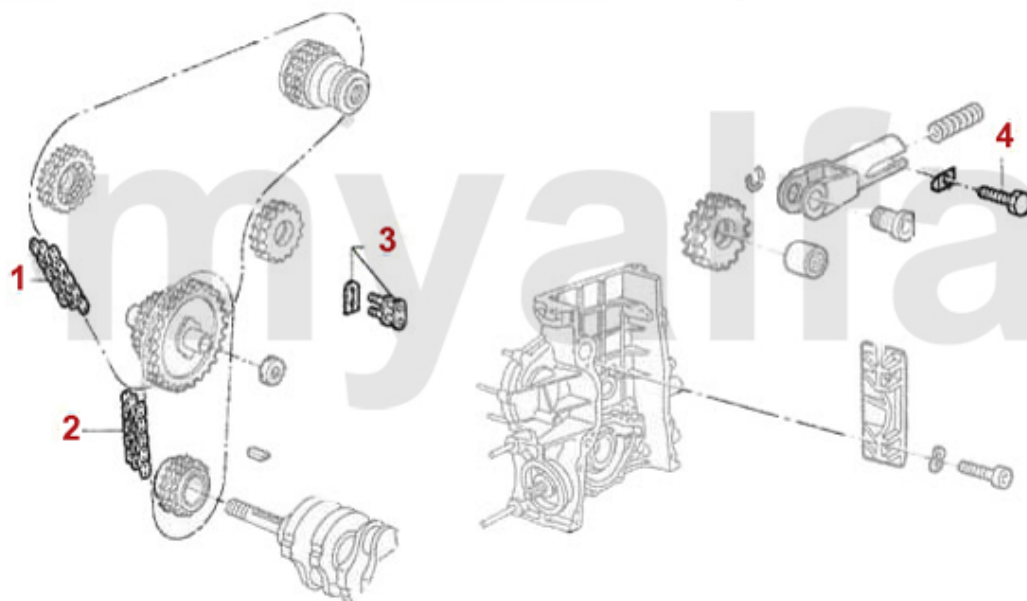

Steuerkette/Timing Chain 164 2.0 TS

1	24113301	OE. 60513301 TIMING CHAIN TS	SEK931.57
2	2410470	BOTTOM TIMING CHAIN 1300-2000 WITHOUT LINK	SEK320.65
3	2410480	TIMING CHAIN LINK	SEK87.41
4	2421010	CHAIN TENSIONER SCREW	SEK80.48