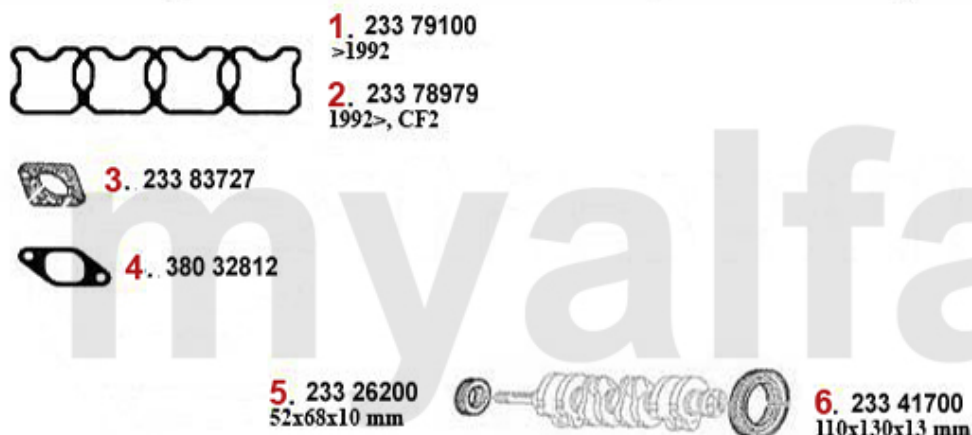

1 2288200 Stud-Set Cylinder Head # 605 13 756

SEK1,365.30

Dichtungen Motor/Gaskets Engine 164/Super 2.5 TD

1	23379100	Ventildeckeldichtung 75 2.0 TD,90 2.4 TD, 155,164/Super 2.5 TD, Alfetta 2.4 TD	On request
2	23378979	OE. 60778979/60616993 Valve shield gasket	SEK279.86
3	23383727	Dichtung Für Ansaugrohr TD 155,164/ Super	On request
4	38032812	OE. 60507172 GASKET	SEK42.04
5	23326200	OE. 7072635 SEALING GASKET	SEK167.89
6	23341700	REAR CRANK SHAFT SEAL (FLYWHEEL) 33 1.8 TD, 155,164 2.5 TD Bj. 86-97	SEK227.41