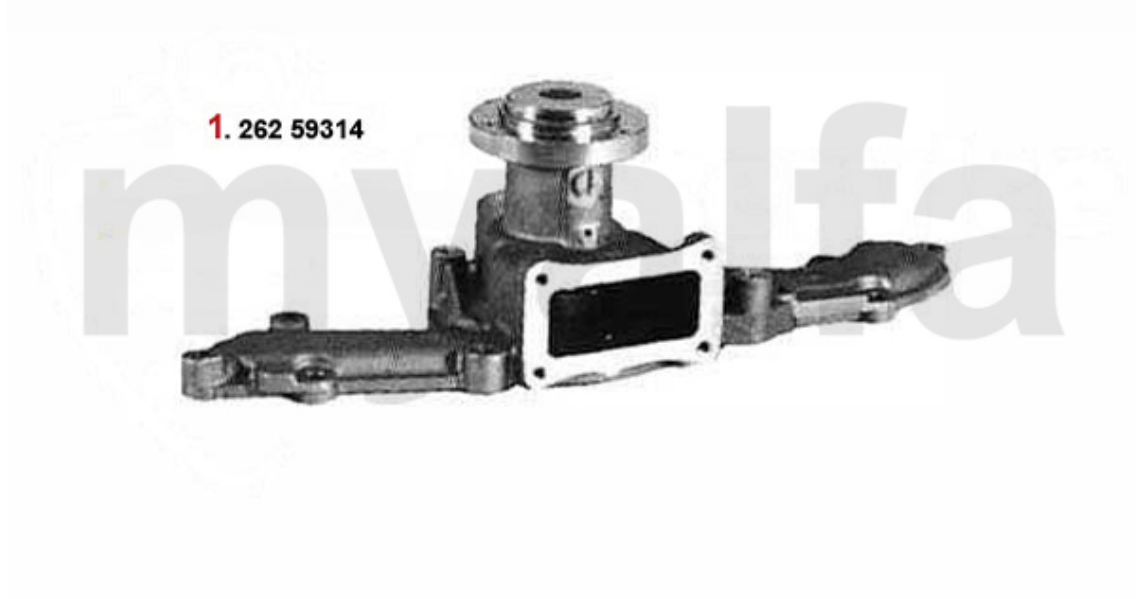

Thermostat 164/Super 3.0 V6 24V

---

1. 263 59862
Thermostat

2. 268 67726
Verteilergehäuse/
manifold housing

1	26359862	OE. 60559862 THERMOSTAT	On request
2	26867726	OE. 60567726 HOUSING	On request
3	26314637	THERMOSTAT INLAY FOR VARIOUS V6 MOTORS	SEK406.95

Wasserpumpe/Waterpump 164/Super 3.0 V6 24V

---

1 26259314 OE. 71737982 WATERPUMP

On request