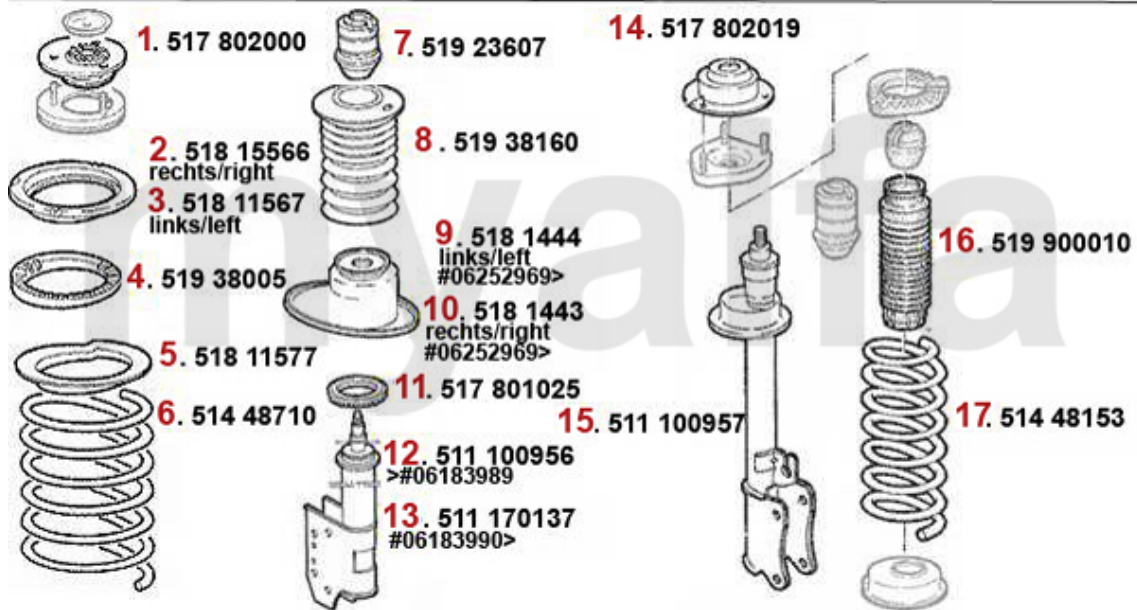

Federbeine/Struts 164/Super 3.0 V6 24V

1	51702000	OE. 60570447 Suspension Mount	On request
2	51811566	OE. 60511566 CONTAINER	On request
3	51811567	OE. 60511567 CONTAINER	On request
4	51938005	OE. 60511574 PAD f. FRONTSPRING 164	On request
5	51811577	OE. 60511577 PLATE 164/Super	SEK230.88
6	51448710	OE. 60545978 SPRING FA 164/Super 2.5 TD	SEK1,107.64
7	51923607	OE. 82423607 Rubber Pad	SEK191.20
8	51938160	OE. 60501744 RUBBER BOOT PROTECTOR	SEK268.07
9	5181444	FRONT LEFT SPRING PLATE OE.60501444	SEK571.37
10	5181443	FRONT RIGHT SPRING PLATE OE.60501443	SEK571.37
11	51701025	OE. 60501446/01741/3 STRUT BEARING	SEK346.88
12	51100956	OE. 60507883 FRONT STRUT	On request
13	51170137	OE. 60598997 Shock Absorber	On request
14	51702019	OE. 60507954 REAR STRUT BEARING 164/Sup.	On request
15	51100957	OE. 60598998 REAR STRUT	SEK2,273.70
16	51900010	OE. 60801366 REAR STRUT BOOT 164/Super	SEK208.13
17	51448153	OE. 60559779/60569087 REAR SPRING 164/ Super	SEK959.60