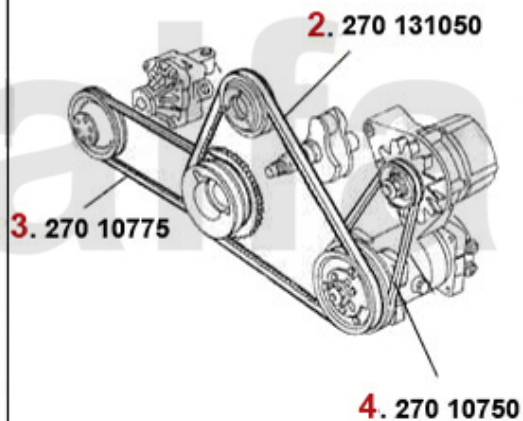

mit/with
Klimaanlage/AC: