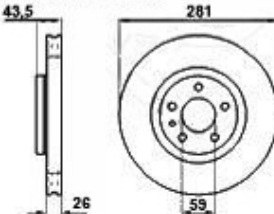

2. 610 100351
6-Cyl./TD/Q4
vorne/front
belüftet/ventil.