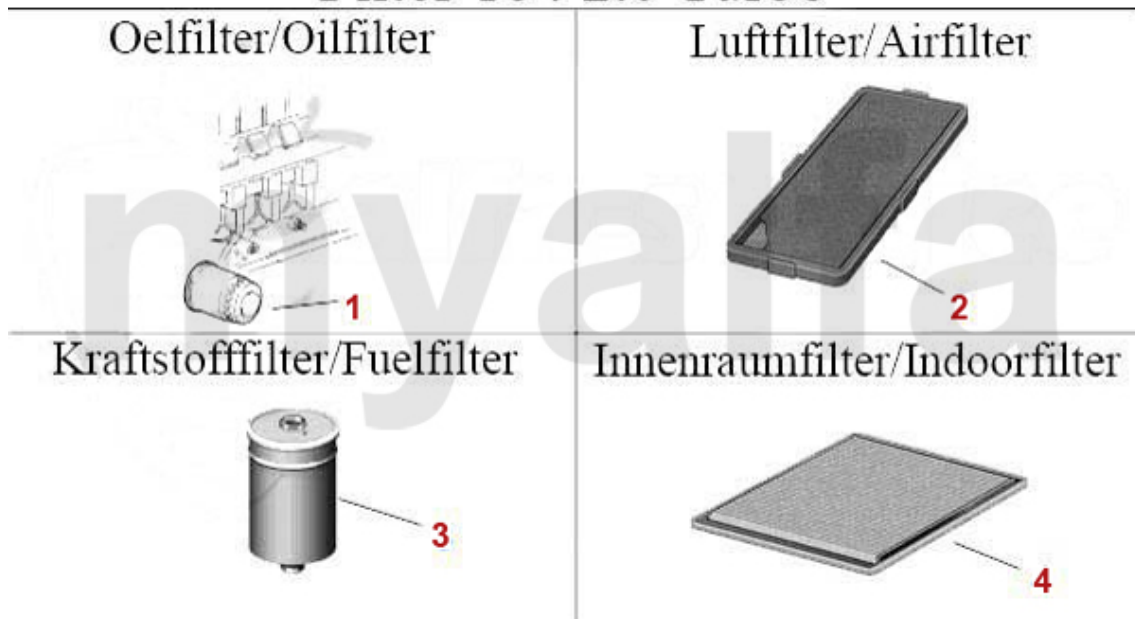

Filter 164 2.0 Turbo

1	291125	OE. 60507080/60808974 OILFILTER	SEK138.75
2	292386	OE. 60510292 / 71736138 AIR FILTER	SEK383.64
3	29386	OE. 60506968 FUEL FILTER	SEK343.96
4	294304	OE. 7797229 Air Filter	SEK317.18