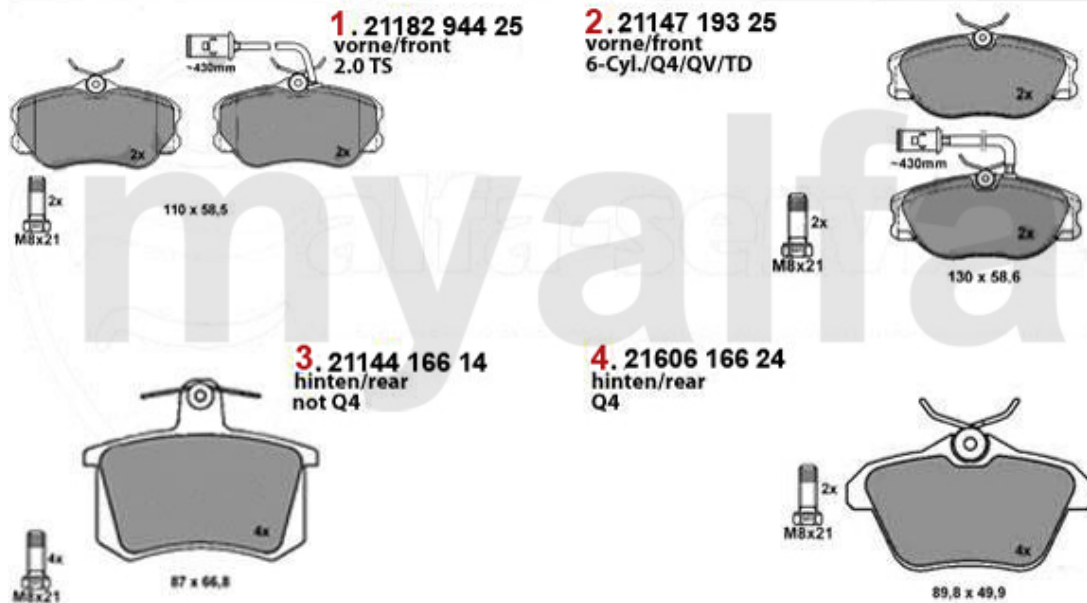

Brembeläge/Brakepads 164 1992 >

1. 21182 944 25
vorne/front
2.0 TS

2. 21147 193 25
vorne/front
6-Cyl./Q4/QV/TD

3. 21144 166 14
hinten/rear
not Q4

4. 21606 166 24
hinten/rear
Q4

1	21119425	FRONT BRAKE PADS 164 2.0 TS BRAKE SYSTEM: LUCAS	SEK968.89
2	21119325	OE. 9945815/6 FRONT BRAKE PADS 164	SEK1,017.87
3	21116614	Brake Pads 164 rear	SEK808.08
4	21616624	OE. 71712910 REAR BRAKE PADS	SEK729.96