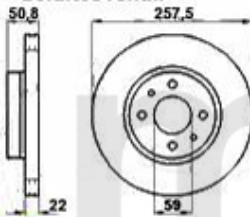

Bremsscheiben/Brakedisks 164/Super 1992>

1. 610 541851
2.0 TS
vorne/front
belüftet/ventil.