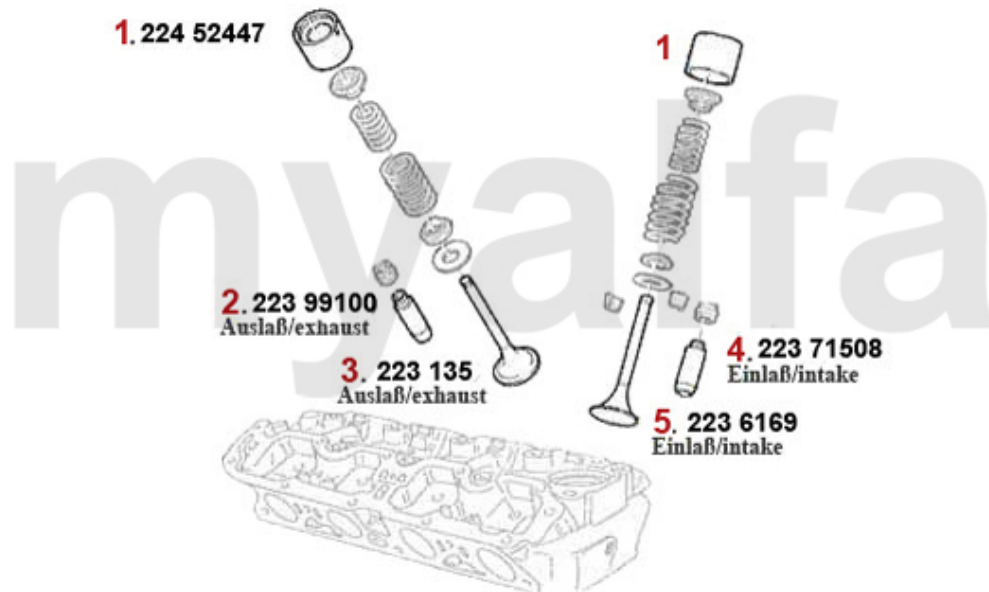

Ventiltrieb/Valve Train 164 2.0 Turbo 4-Cyl.

1	22452447	Hydrostößel 145/6,155,156 166 TD/ JTD	On request
2	22399100	OE. 82399100 VALVE GUIDE EXHAUST 2.0 Turbo 4-Cylinder	On request
3	223135	OE. 60800135 VALVE EXHAUST 164 Turbo 4-Cylinder	SEK496.73
4	22371508	OE. 4371508 VALVE GUIDE INTAKE 2.0 Turbo 4-Cylinder	SEK64.10
5	2236169	OE. 46406169 VALVE INTAKE 2.0 Turbo 4-Cylinder	SEK198.27