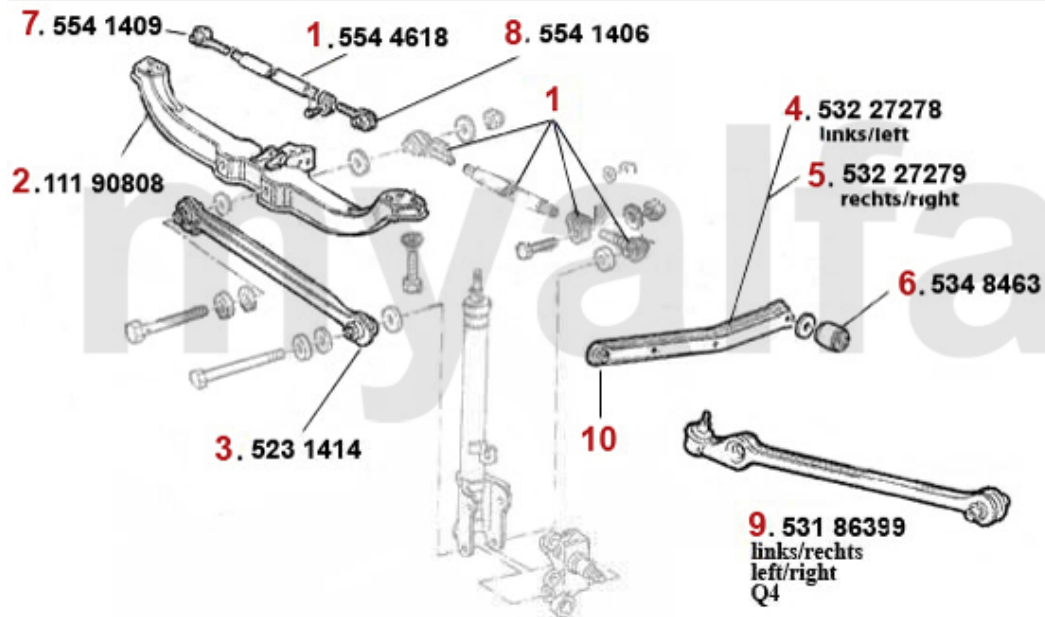

Aufhängung/Attachment 164/Super hinten/rear

1	5544618	OE. 82404618 RAER ROD Le/Ri 164/Super not Q4	SEK2,740.04
2	11190808	OE. 7790808 CROSS MEMBER 164/Super not Q4 USED !!!	On request
3	5231414	OE. 82397427 REAR ROD 164/Super not Q4	On request
4	53227278	OE. 82427278 RAER ROD left 164/Super not Q4	SEK1,270.95
5	53227279	OE. 82427279 REAR ROD right 164/Super not Q4	On request
6	5348463	OE. 60801315 REAR BUSH FOR 164	On request
7	5541409	Spurstangenkopf hinten/innen 164/ Super, gtv/spider (916)	SEK502.55
8	5541406	OE.60801406 TIE ROD END 164/SUPER, gtv/spider (916)	SEK389.47
9	53186399	OE. 60586399 RAER SWINGING	On request