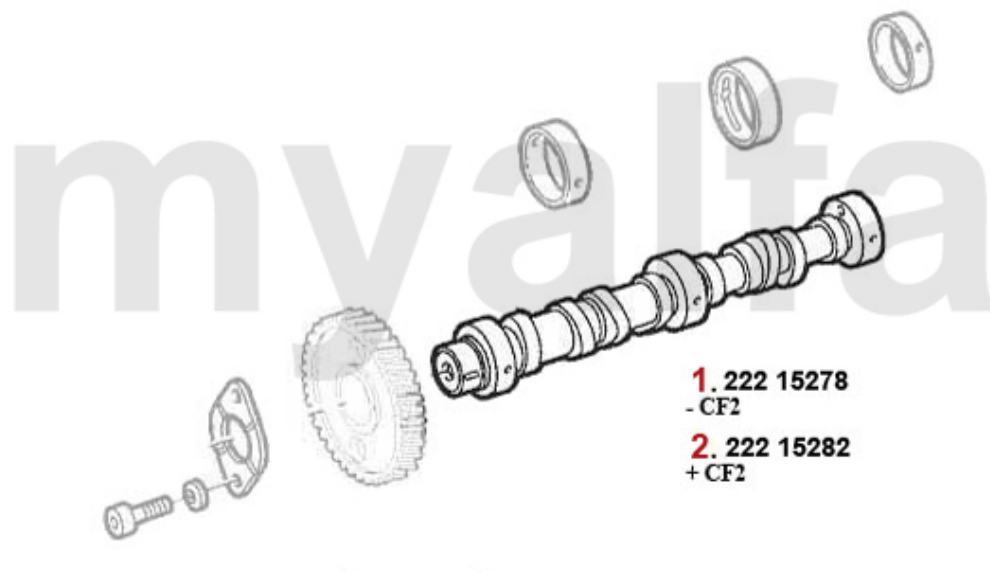

Nockenwelle/Camshaft 164/Super 2.5 TD

---

1 22215278 OE. 71715278 CAMSHAFT 2.5 TD

SEK4,175.27

2 22215282 Nockenwelle 155,164 Super 2.5 TD (CEE F2)

SEK3,936.34