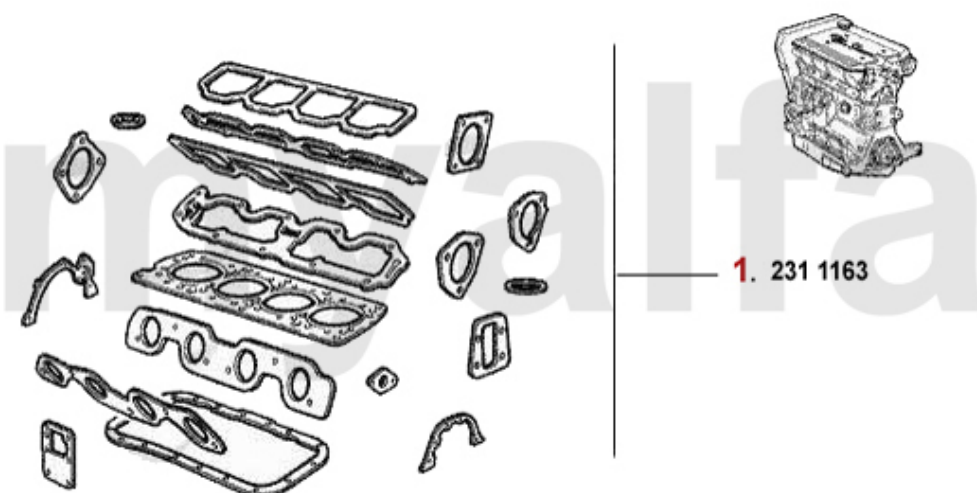

Motordichtsatz/Full Set 164/Super 2.0 V6 Turbo

1 2311163 OE. 5895399 FULL SET 2.0 V6 TURBO

SEK4,652.15