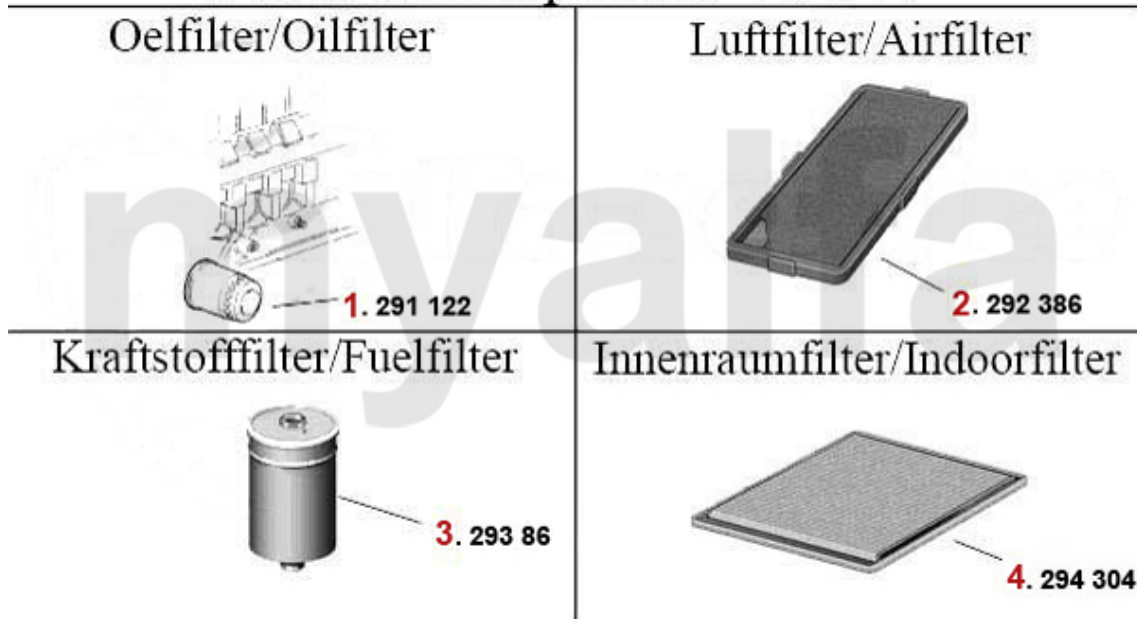

Filter 164/Super 3.0 V6 24V

1	291122	OE. 60504284 OIL FILTER 145/6 1.4/1.6/1.7/ie/16V 164/SUPER V6 24V	SEK127.10
2	292386	OE. 60510292 / 71736138 AIR FILTER	SEK383.64
3	29386	OE. 60506968 FUEL FILTER	SEK343.96
4	294304	OE. 7797229 Air Filter	SEK317.18