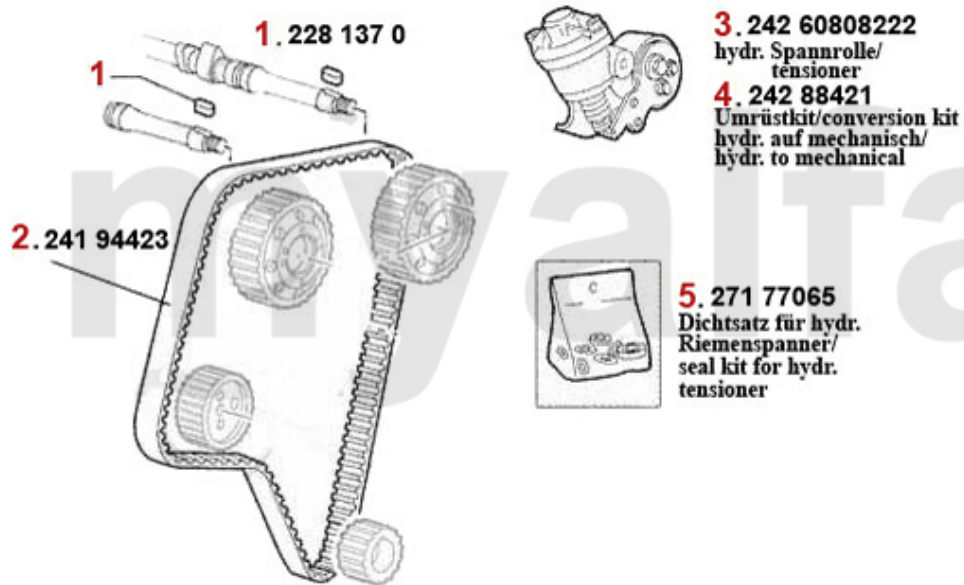

Zahnriemen/Timingbelt 164/Super V6 Turbo

1	2281370	WEDGE CAMSHAFT	On request
2	24194423	OE. 60562106 Timing Belt	SEK542.24
3	24208222	Belttensioner hydraulic 75, 155, RZ, SZ,164, GTV6	On request
4	24288421	ALTERING KIT TIMING BELT TENSIONER HYDRAULIC TO	SEK2,203.63
5	27177065	OE. 60777065 GASKET SET FOR HYDRAULIC BELTSTRETCHER 6-CYL.	SEK454.68