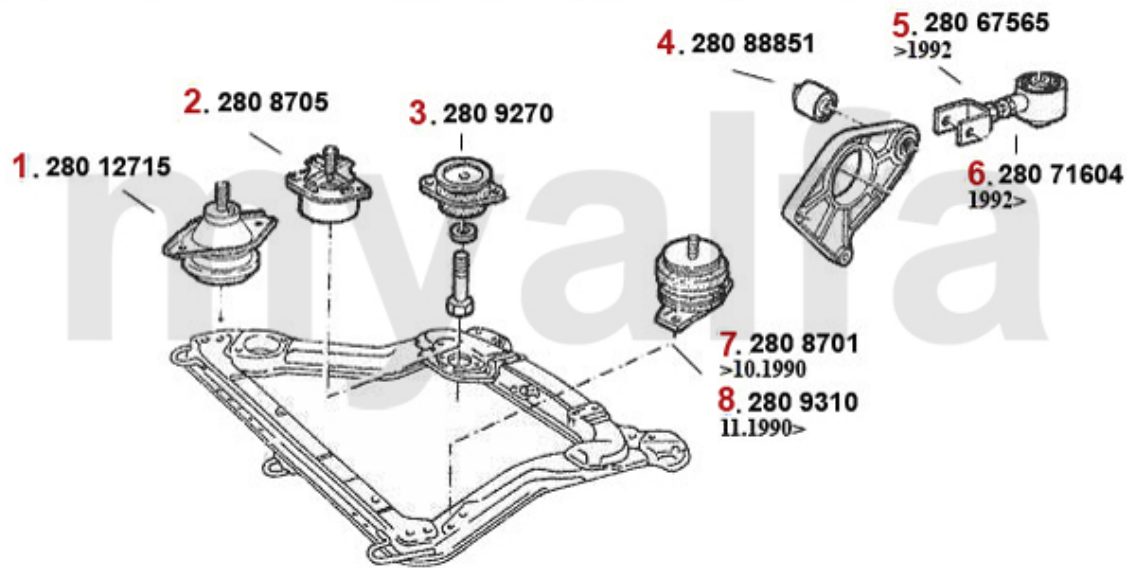

Motorlager/Enginemount 164/Super 2.0 TS

1	28012715	ENGINE MOUNT	On request
2	2808705	Motorlager HR 164/Super Bj. 06.88>	On request
3	2809270	Motorlager HR 164 alle Bj. >06.88	On request
4	28088851	OE. 60512737 BUSH	On request
5	28067565	OE. 60567565 ENGINEMOUNT 164	On request
6	28071604	OE. 60571604 LINK/ENGINEMOUNT 164/Super 2.0 TS	On request
7	2808701	OE. 60801717 ENGINEMOUNT FL 164 4-Cyl. >10.1990	SEK991.09
8	2809310	OE. 82427180 ENGINEMOUNT FL 164/Super 10.1990>	On request