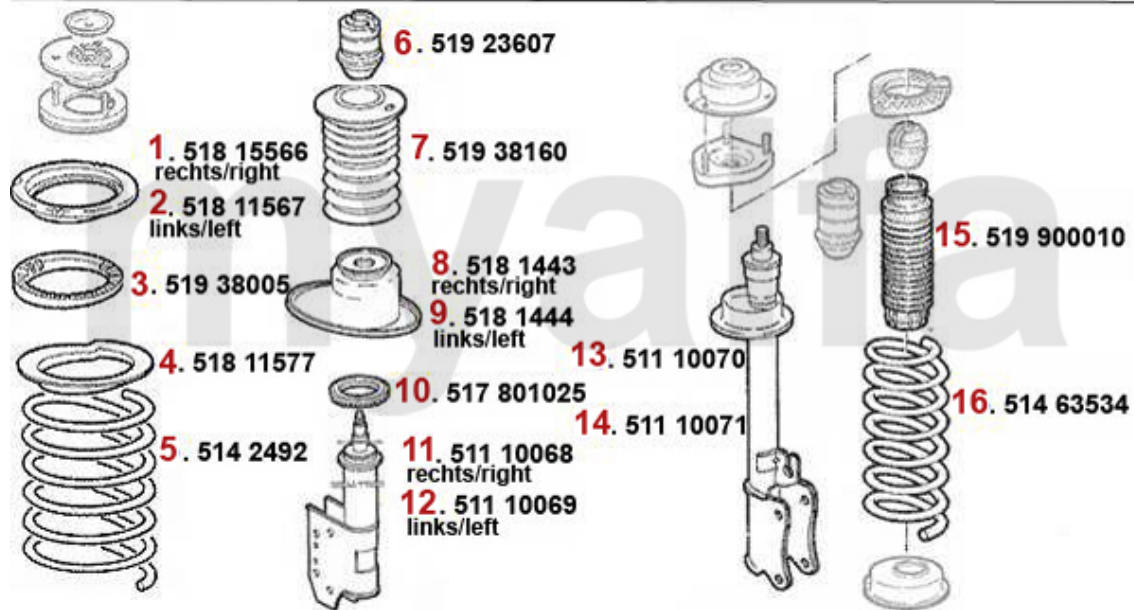

Federbeine/Struts 164 V6 Q4

1	5181566	OE. 60511566 CONTAINER	On request
2	51811567	OE. 60511567 CONTAINER	On request
3	51938005	OE. 60511574 PAD f. FRONTSPRING 164	On request
4	51811577	OE. 60511577 PLATE 164/Super	SEK230.88
5	5142492	SPRING	On request
6	51923607	OE. 82423607 Rubber Pad	SEK191.20
7	51938160	OE. 60501744 RUBBER BOOT PROTECTOR	SEK268.07
8	5181443	FRONT RIGHT SPRING PLATE OE.60501443	SEK571.37
9	5181444	FRONT LEFT SPRING PLATE OE.60501444	SEK571.37
10	51701025	OE. 60501446/01741/3 STRUT BEARING	SEK346.88
11	51110068	Strud 164 Q4 fr # 60610068/60593388 (electr.)	On request
12	51110069	Strud 164 Q4 fl # 60610069/60593389 (electr.)	On request
13	51110070	Strud 164 QV rr # 60593390/60610070 (electr.)	On request
14	51110071	Strud 164 QV rl # 60610071/60593391 (electr.)	On request
15	51900010	OE. 60801366 REAR STRUT BOOT 164/Super	SEK208.13
16	51463534	OE. 60563534 SPRING RA 164 3.0 Q4	On request