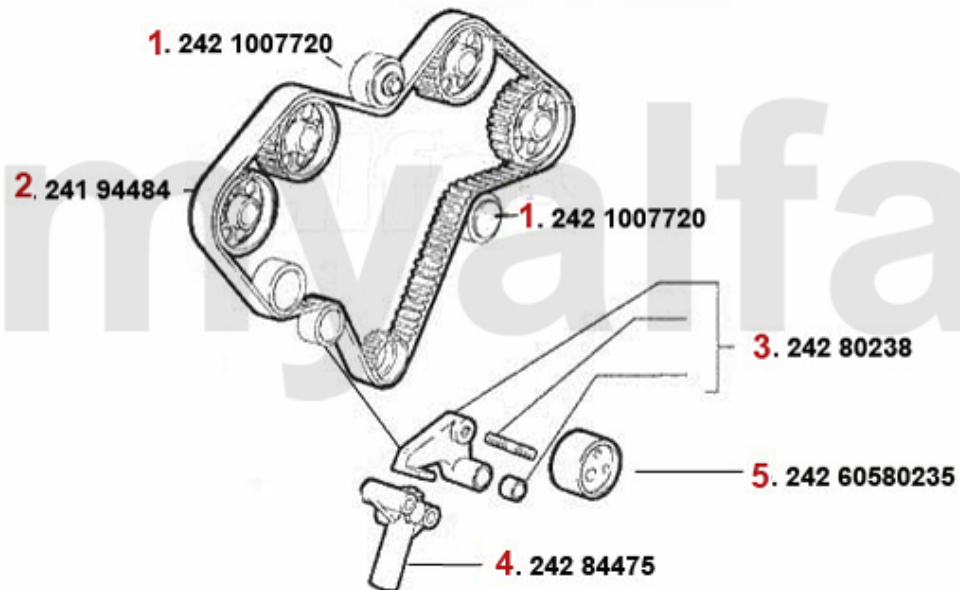

Zahnriemen/Timingbelt 164/Super 3.0 V6 24V

1	24207720	OE. 60561949 REVERSING PULLEY	SEK1,154.26
2	24194484	OE. 60561244/45/60512141 TIMING BELT	SEK698.47
3	24280238	OE. 60580238 SUPPORT f. TENSIONER 164 V6 24V	On request
4	24284475	OE. 60510659/60584475 TENSIONER	On request
5	24280235	OE. 60580235/60810660 BELT TENSIONER	SEK1,387.50