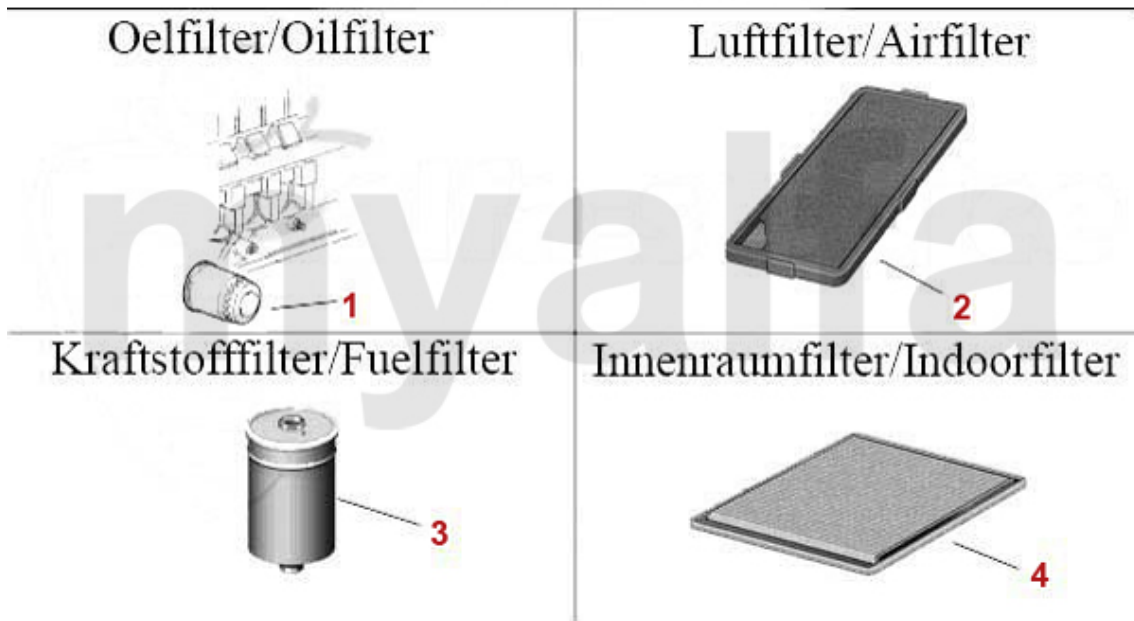

Filter 164 V6 Turbo

1	291124	OE. 46805830 Oilfilter	SEK185.37
2	292386	OE. 60510292 / 71736138 AIR FILTER	SEK383.64
3	29386	OE. 60506968 FUEL FILTER	SEK343.96
4	294304	OE. 7797229 Air Filter	SEK317.18