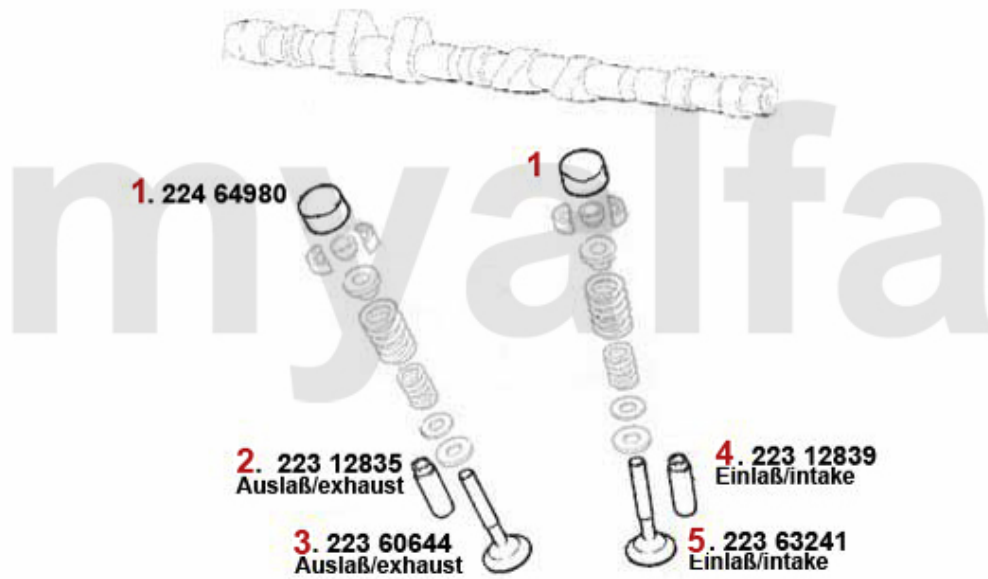

Ventiltrieb/Valve Train 164/Super 3.0 V6 24V

1	22464980	OE. 6066480 VALVE TAPPET	SEK406.95
2	22312835	OE. 60612835 VALVE GUIDE	SEK378.93
3	22360644	Exhaust Valve 3.0/3.2 24V	SEK348.68
4	22312839	OE. 60605120 VALVE GUIDE	SEK378.93
5	22363241	OE.60560643 INTAKE VALVE 3.0 V6 24V/3.2 GTA,147,156,164, 166, SPIDER/GTV (916),NUOVO GT	SEK338.13