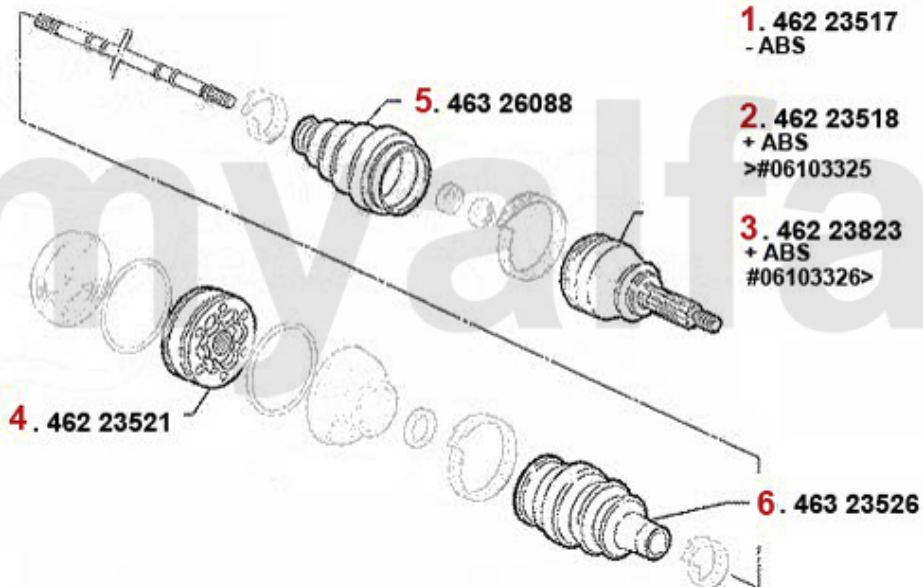

Antriebswelle/Driveshaft 164 2.0 Turbo 4-Cyl.

1. 462 23517
- ABS

2. 462 23518
+ ABS
>#06103325

3. 462 23823
+ ABS
#06103326>

4. 462 23521

6. 463 23526

1	46223517	Gelenksatz außen 164 Turbo/6-Zyl. Bj. >92 ohne ABS	SEK2,021.73
2	46223518	Gelenksatz außen 164 Turbo/6-Zyl. mit ABS > #006103326	SEK3,577.25
3	46223823	Gelenksatz außen 164 6-zylinder Bj. >92 mit ABS	On request
4	46223521	SET OF INNER JOINTS 164/SUPER TURBO, 6-CYLINDER	SEK1,184.65
5	46326088	OE. 60556609 OUTER BOOT SET	SEK348.68
6	46323526	OE. 60510352 Boot Set Gear Side	SEK302.06