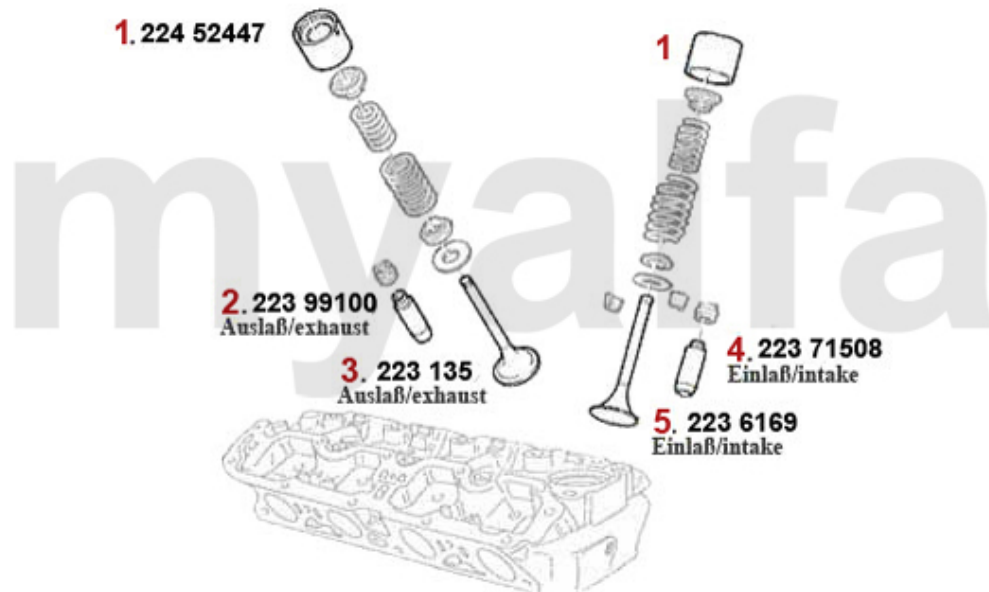

Ventiltrieb/Valve Train 164 2.0 Turbo 4-Cyl.

1	22452447	Hydrostößel 145/6,155,156 166 TD/ JTD	SEK184.26
2	22399100	OE. 82399100 VALVE GUIDE EXHAUST 2.0 Turbo 4-Cylinder	On request
3	223135	OE. 60800135 VALVE EXHAUST 164 Turbo 4-Cylinder	SEK496.73
4	22371508	OE. 4371508 VALVE GUIDE INTAKE 2.0 Turbo 4-Cylinder	SEK64.10
5	2236169	OE. 46406169 VALVE INTAKE 2.0 Turbo 4-Cylinder	SEK198.27