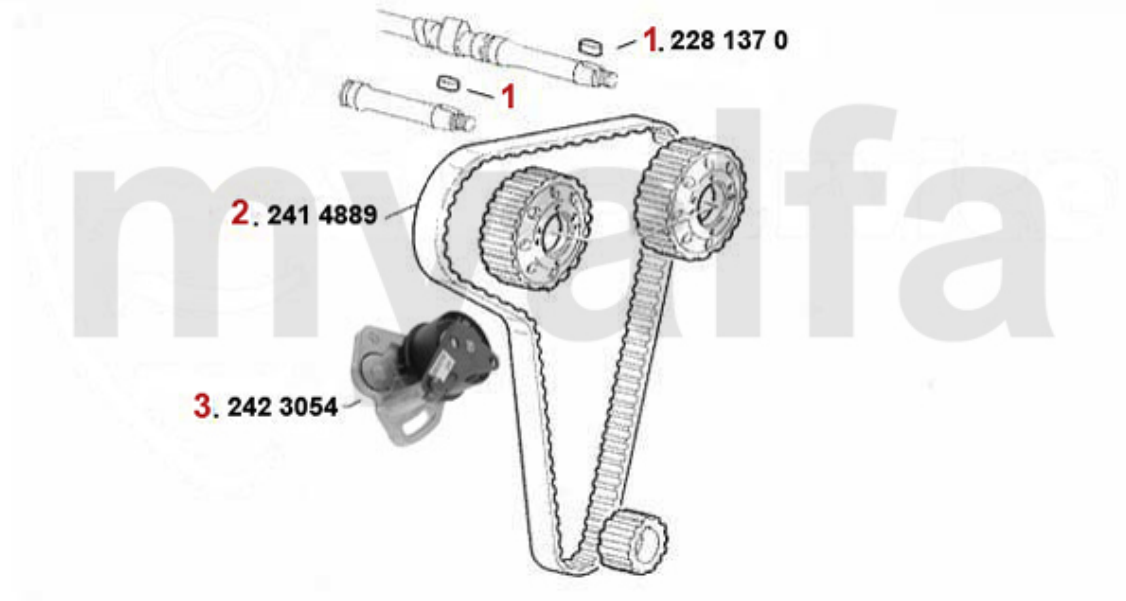

Zahnriemen/Timingbelt 166 2.0 V6 Turbo

1	2281370	WEDGE CAMSHAFT	SEK80.48
2	2414889	OE. 60604889 TIMINGBELT 166 2.0 V6 Turbo	SEK642.41
3	2423054	OE. 60603054 BELTSTRETCHER	On request