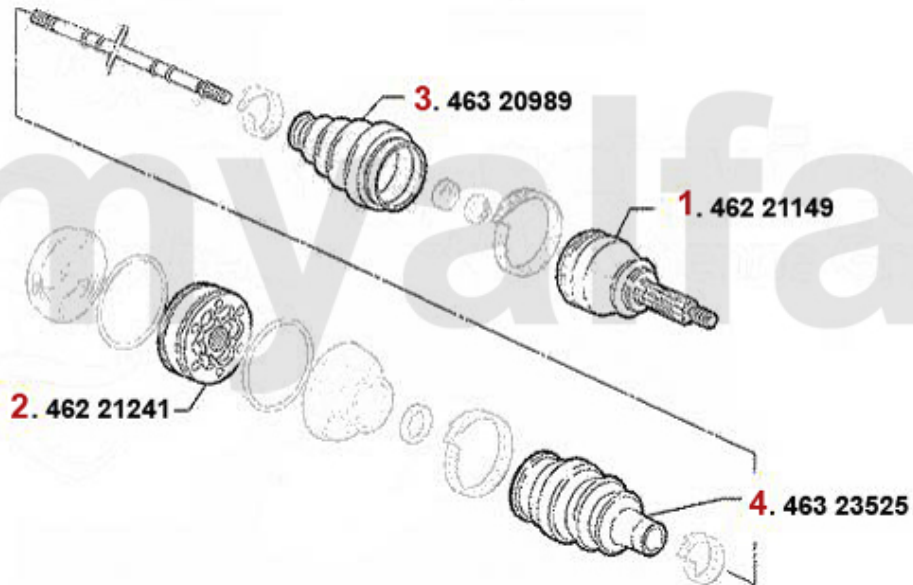

1 3707954 OE. 46805750 LAMBDA PROBE

On request

2 3707942 OE. 46750248 LAMBDA PROBE 166 2.0/2.5/ 3.0/3.2 CF3

SEK1,304.67

Antriebswelle/Driveshaft 166 2.0 TS

1	46221149	SET OF OUTER JOINTS 166 2.0 TS	SEK1,256.94
2	46221241	INNER JOINT SET GTV/SPIDER (916), 155, 145/6 TS 16V, 156 TS 16V, 166 2.0 TS, 147 1.6/2.0 TS	SEK1,340.88
3	46320989	OE. 46429633 DRIVE SHAFT BOOT SET	SEK243.65
4	46323525	OE. 9945301 BOOT	SEK320.65