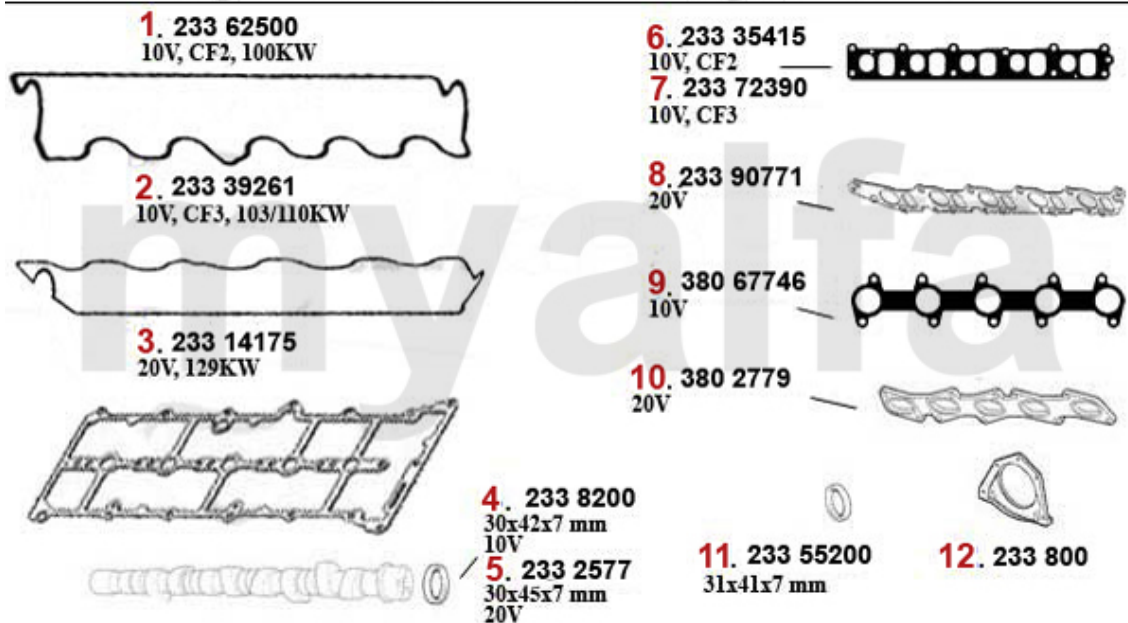

Dichtungen Motor/Gaskets Engine 166 2.4 JTD

1	23362500	VALVE COVER GASKET 156,166 2.4 JTD CF 2 FROM 09.1997 UP TO 10.2000	On request
2	23339261	OE. 46739261/60816566 Gasket	On request
3	23314175	OE. 46814175 Gasket	On request
4	2338200	OE. 71753052 SEALING GASKET	SEK204.10
5	2332577	Simmerring Nockenwelle 147, 156,166,Nuovo GT 1.9/2.4 JTD 16V/20V	SEK77.01
6	23335415	OE. 60814987/7735415 Gasket	SEK208.68
7	23372390	Ansaugkrümmerdichtung 156,166 2.4 JTD CF 3 10V	SEK274.03
8	23390771	OE. 55190771 Gasket	SEK235.46
9	38067746	OE. 60813631/46414437/46467746	SEK219.23
10	3802779	OE. 73502779 Gasket	SEK453.57
11	23355200	Simmerring Kurbelwelle vorne (Riemensch.)145/6,155,156,166,gtv/spider(916) 1.4,1.6,1.7ie	SEK121.27
12	233800	Simmerring Kurbelwelle hinten (Schwungscheibe) 147 1.6 TS 16V/1.9 JTD Bj. 03 >,156 1.9/2.4	On request