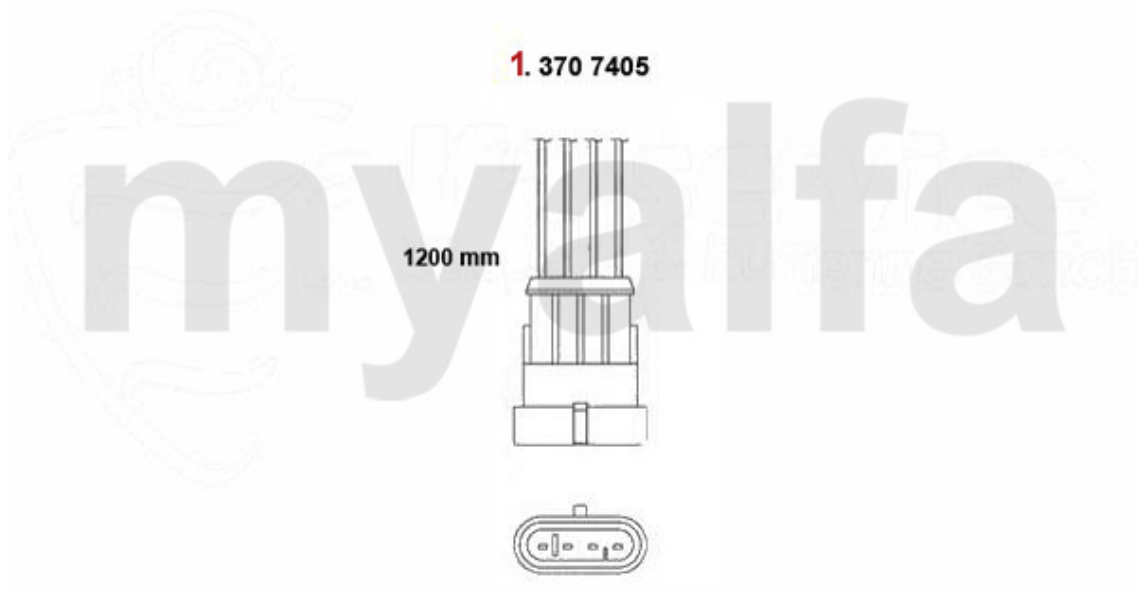

Lambda-Sonde/Lambda Probe 166 2.0 V6 Turbo

---

1 3707405 OE. 46750246 LAMBDA PROBE

SEK1,543.73