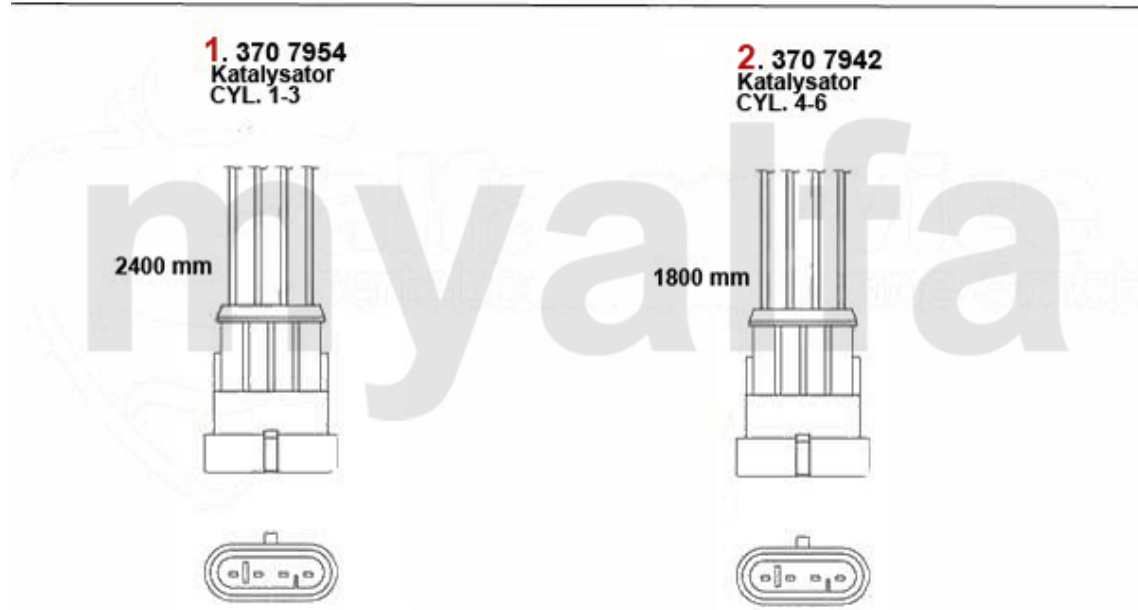

Lambda-Sonde/Lambda Probe 166 2.5/3.0/3.2 V6 24V CF3

1 3707954 OE. 46805750 LAMBDA PROBE

On request

2 3707942 OE. 46750248 LAMBDA PROBE 166 2.0/2.5/ 3.0/3.2 CF3

SEK1,304.67