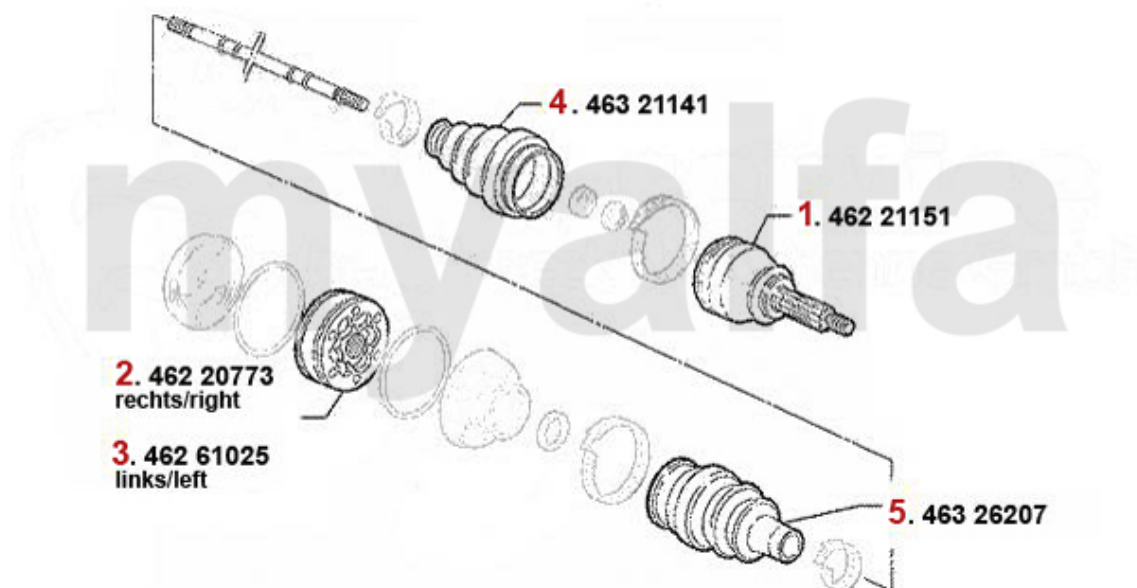

Antriebswelle/Driveshaft 166 2.0 TS

1	46221151	Gelenksatz außen 156 1.8/1.8/2.0 16V TS,gtv (916) 1.8/2.0 TS/JTS Bj. 98>,Nuovo GT	SEK1,387.50
2	46220273	INNER DRIVESHAFT JOINT Ri 166 6-Cyl.	SEK1,406.09
3	46261025	INNER DRIVESHAFT JOINT LE 166 6-Cyl.	SEK1,406.09
4	46321141	OUTER CV BOOT 166 6 CYLINDER/JTD 10V O.E. 82476458	SEK343.96
5	46326207	INNER CV BOOT GTV/SPIDER (916), 2.0 TS 1995-98, 155, 145/6, 166 6 CYLINDER O.E. 608	SEK262.38