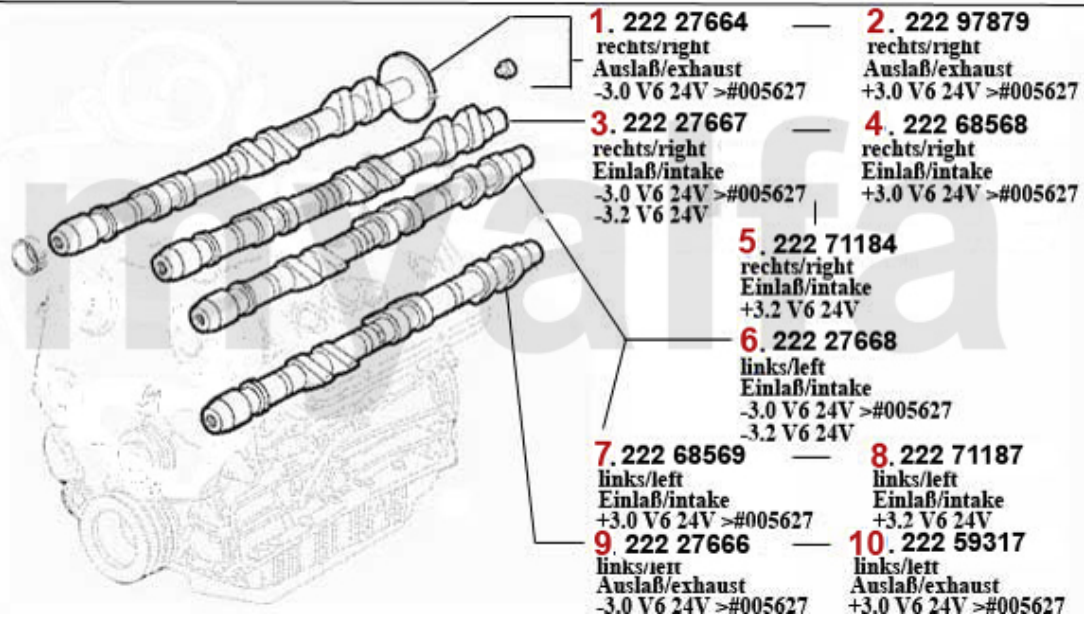

Nockenwelle/Camshaft 166 V6 24V

1	22227664	OE. 60627664 CANSHAFT	SEK7,170.74
2	22297879	CAMSHAFT RIGHT (EXHAUST) 166, GTV (916) > ENGIN NO. #5627	SEK4,069.26
3	22227667	OE. 60627667 CAMSHAFT RIGHT	On request
4	22268568	RIGHT CAMSHAFT (INLET) 164 SUPER 3.0 V6 24V, GTV(916)>MOT #5627	On request
5	22271184	OE. 60671184 Camshaft R Intake 3.2 V6 24V	On request
6	22227668	OE. 60627668 CAMSHAFT LEFT	SEK3,369.68
7	22268569	Nockenwelle links (Einlass) 164 Super,166,gtv (916) > Mot #5627	SEK2,740.04
8	22271187	OE. 60671187 Camshaft R Intake 3.2 V6 24V	SEK10,831.80
9	22227666	OE. 60627666 CANSHAFT	On request
10	22259317	Nockenwelle links (Aulaß) 164 Super ,166,gtv (916) > Mot #5627	SEK3,556.16