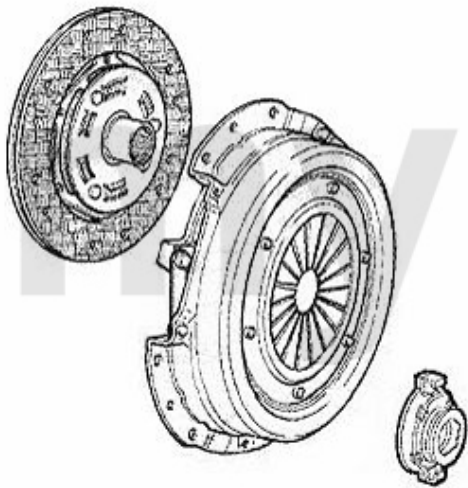

Kupplungs-Kit/Clutch Set 166 2.0 V6 Turbo

---

1. 431 740355
Ø 235 mm

1 431740355 Kupplungs-Kit 166 2.0 V6 Turbo, 3.2 V6 24V

SEK358.19