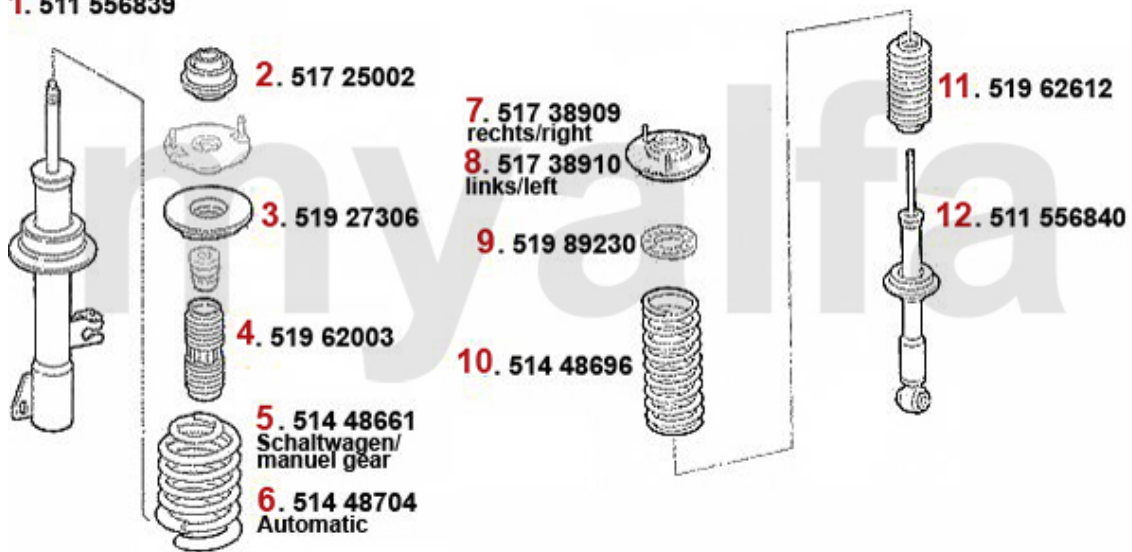

Federbeine/Struts 166 3.0 V6 24V

1. 511 556839

1	51156839	OE. 60663050 FRONT STRUT	SEK1,853.84
2	51725002	OE. 60625002 UPPER STRUT BEARING	SEK274.03
3	51927306	OE. 60627306 RING	On request
4	51962003	OE. 60662003 RUBBER PAD	On request
5	51448661	OE. 60658366 SPRING FA 166 2.0 TS	SEK966.53
6	51448704	OE. 60658367 FRONT SPRING	SEK1,037.71
7	51738909	OE. 60629468 MOUNT	On request
8	51738910	OE. 60654300 MOUNT	On request
9	51989230	OE. 82489230 RUBBER PAD REAR SPRING 166	On request
10	51448696	OE. 60655024 SPRING RA 166	SEK921.16
12	51156840	OE. 60658387 REAR STRUT	SEK1,632.39