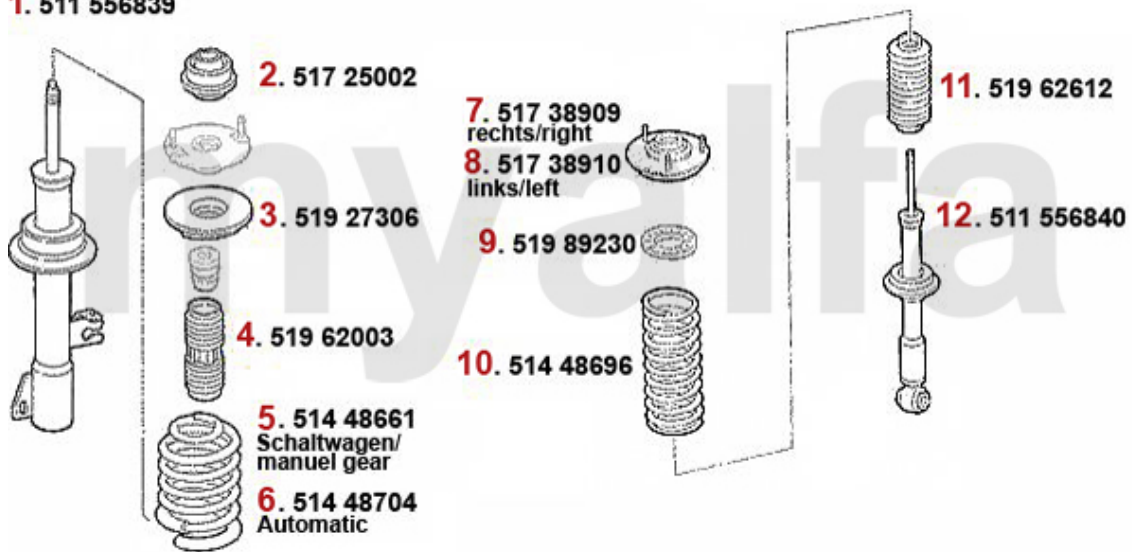

Federbeine/Struts 166 3.2 V6 24V

1. 511 556839

1	51156839	OE. 60663050 FRONT STRUT	SEK1,853.84
2	51725002	OE. 60625002 UPPER STRUT BEARING	SEK274.03
3	51927306	OE. 60627306 RING	On request
4	51962003	OE. 60662003 RUBBER PAD	On request
5	51448661	OE. 60658366 SPRING FA 166 2.0 TS	SEK966.53
6	51448704	OE. 60658367 FRONT SPRING	SEK1,037.71
7	51738909	OE. 60629468 MOUNT	On request
8	51738910	OE. 60654300 MOUNT	On request
9	51989230	OE. 82489230 RUBBER PAD REAR SPRING 166	On request
10	51448696	OE. 60655024 SPRING RA 166	SEK921.16
12	51156840	OE. 60658387 REAR STRUT	SEK1,632.39