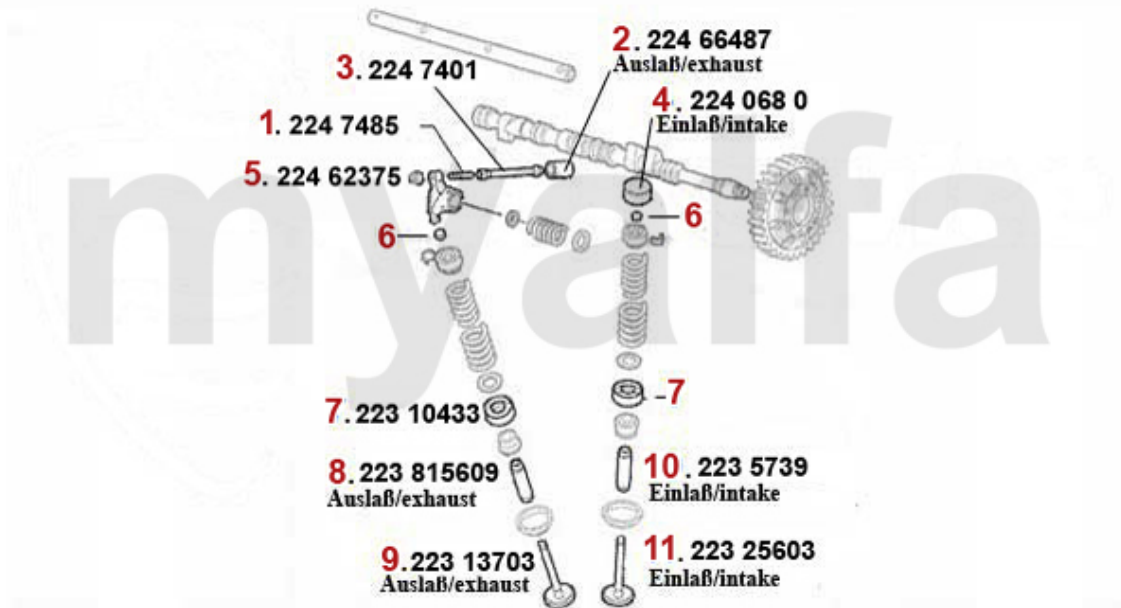

Nockenwelle/Camshaft 166 2.0 V6 Turbo

1	2222873	OE. 60602873 CAMSHAFT	On request
2	2222874	OE. 60602874 CAMSHAFT	On request
3	23345700	OE.60570617 OIL SEAL CAMSHAFT	SEK231.99

Ventiltrieb/Valve Train 166 2.0 V6 Turbo