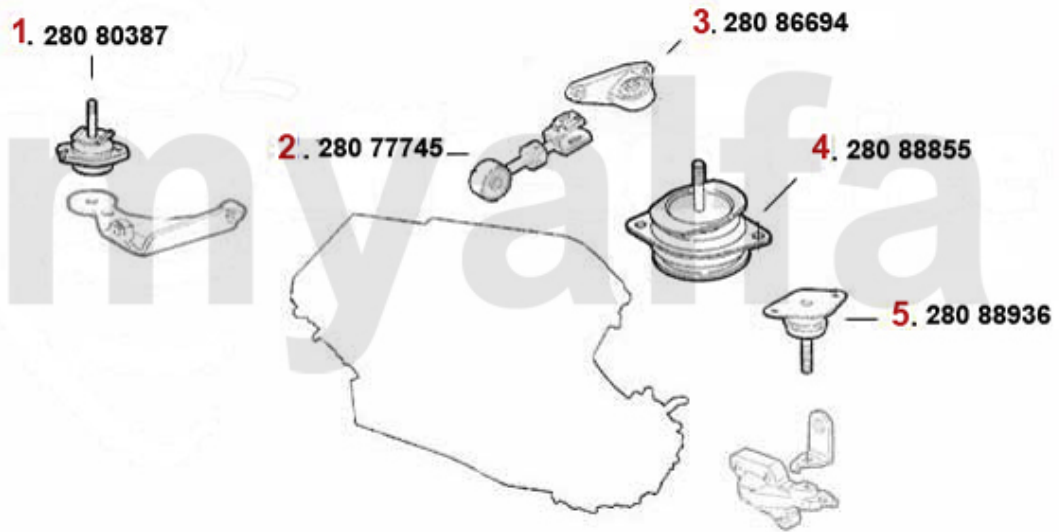

Motorlager/Enginemount 166 V6 24V

1	28080387	OE. 46480387 ENGINEMOUNT front 166 6-CYLINDER	On request
2	28077745	OE. 60677745 ENGINEROD 166	On request
3	28086694	OE. 82486694 ENGINE BRACKET	On request
4	28088855	OE. 7788875 ENGINEMOUNT RR	On request
5	28088936	OE. 82488936 ENGINEMOUNT RL	On request