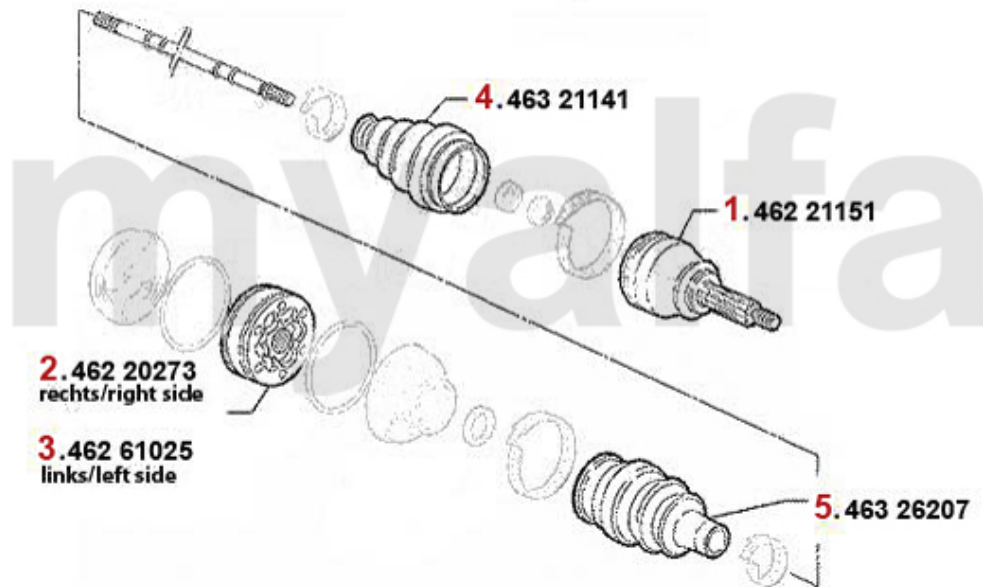

Antriebswelle/Driveshaft 166 3.0 V6 24V

1	46221151	Gelenksatz außen 156 1.8/1.8/2.0 16V TS,gtv (916) 1.8/2.0 TS/JTS Bj. 98>,Nuovo GT	SEK1,387.50
2	46220273	INNER DRIVESHAFT JOINT Ri 166 6-Cyl.	SEK1,406.09
3	46261025	INNER DRIVESHAFT JOINT LE 166 6-Cyl.	SEK1,406.09
4	46321141	OUTER CV BOOT 166 6 CYLINDER/JTD 10V O.E. 82476458	SEK343.96
5	46326207	INNER CV BOOT GTV/SPIDER (916), 2.0 TS 1995-98, 155, 145/6, 166 6 CYLINDER O.E. 608	SEK262.38