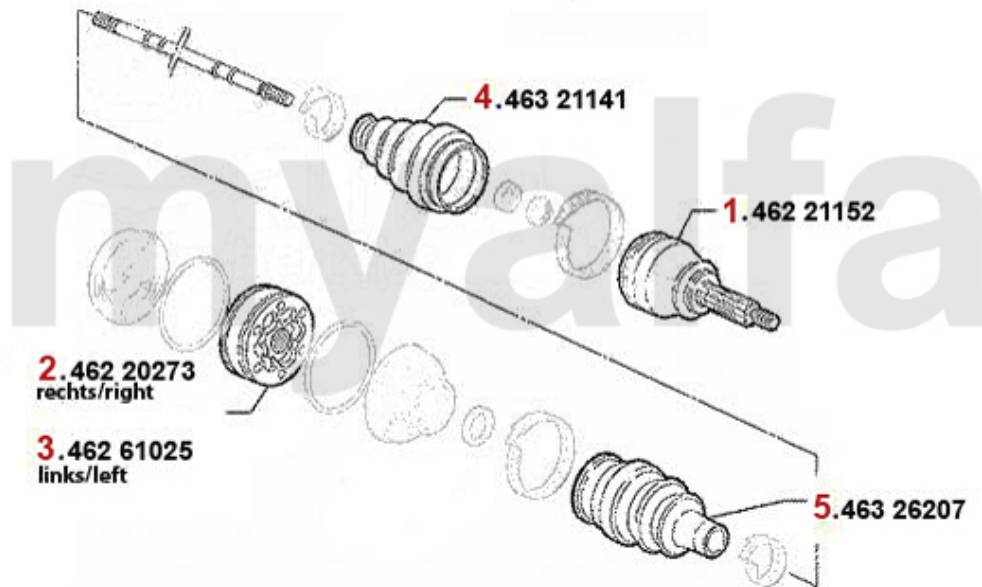

Antriebswelle/Driveshaft 166 2.5 V6 24V

1	46221151	Gelenksatz außen 156 1.8/1.8/2.0 16V TS,gtv (916) 1.8/2.0 TS/JTS Bj. 98>,Nuovo GT	SEK1,387.50
2	46220273	INNER DRIVESHAFT JOINT Ri 166 6-Cyl.	SEK1,406.09
3	46261025	INNER DRIVESHAFT JOINT LE 166 6-Cyl.	SEK1,406.09
4	46321141	OUTER CV BOOT 166 6 CYLINDER/JTD 10V O.E. 82476458	SEK343.96
5	46326207	INNER CV BOOT GTV/SPIDER (916), 2.0 TS 1995-98, 155, 145/6, 166 6 CYLINDER O.E. 608	SEK262.38