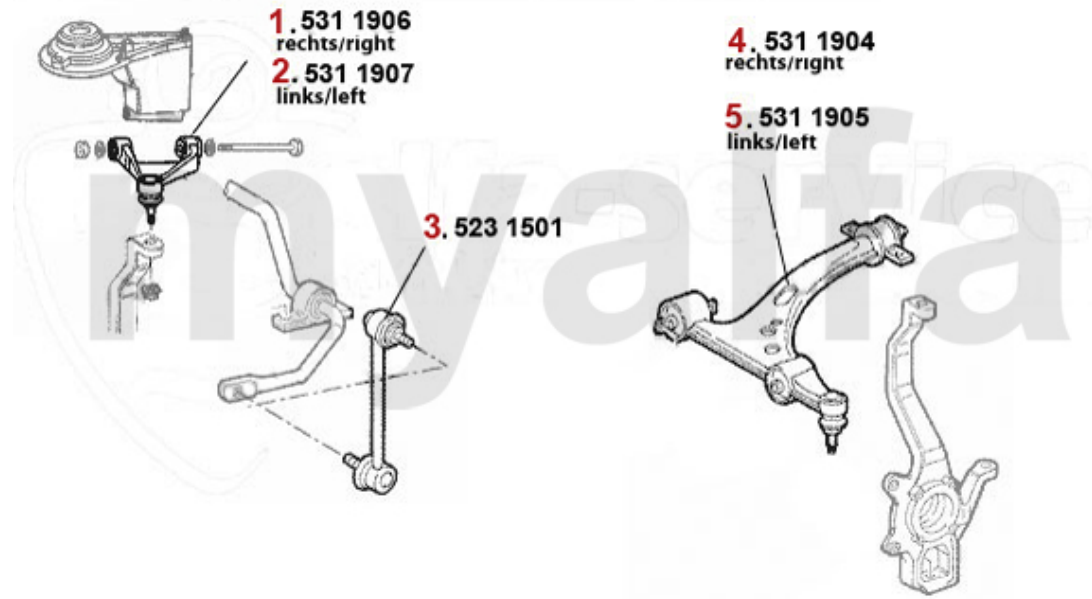

Aufhängung/Attachment 166 vorne/front

1	5311906	OE. 60653552 UPPER CONTROL ARM	SEK1,107.64
2	5311907	OE. 60653551 UPPER CONTROL ARM	SEK1,107.64
3	5231501	Stabilisatorstange/Pendelstütze 166 VA	SEK353.26
4	5311904	OE. 60695896 LOWER CONTROL ARM	SEK2,249.14
5	5311905	OE. 60695895 LOWER CONTROL ARM	SEK2,249.14