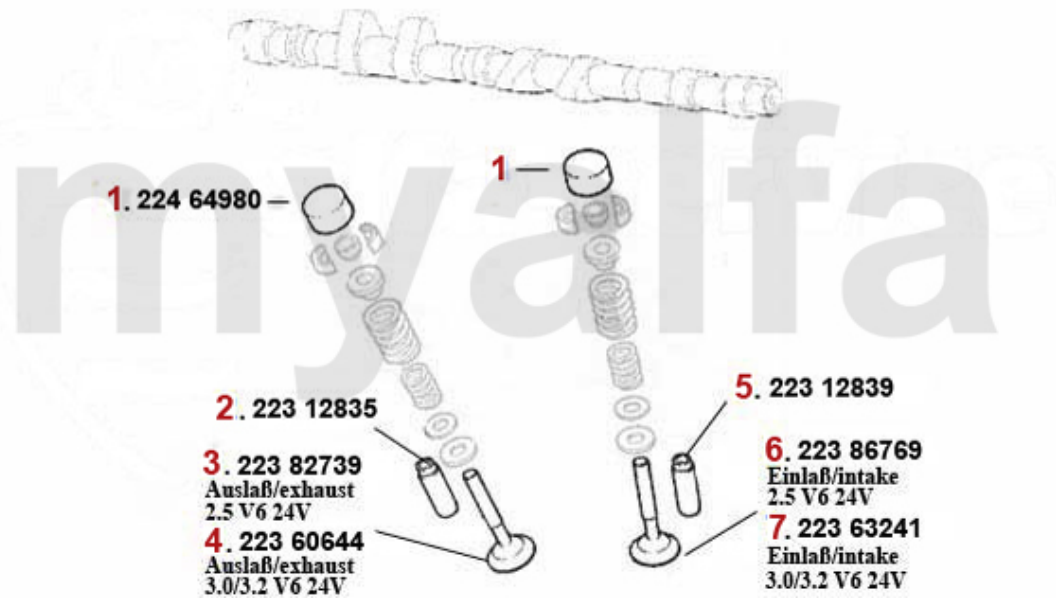

Ventiltrieb/Valve Train 166 V6 24V

1	22464980	OE. 6066480 VALVE TAPPET	SEK437.20
2	22312835	OE. 60612835 VALVE GUIDE	SEK378.93
3	22382739	OE. 60582739 VALVE EXHAUST	SEK495.48
4	22360644	Exhaust Valve 3.0/3.2 24V	SEK348.68
5	22312839	OE. 60605120 VALVE GUIDE	SEK378.93
6	22386769	OE. 55186769 VALVE INTAKE 2.5 24V	SEK333.42
7	22363241	OE.60560643 INTAKE VALVE 3.0 V6 24V/3.2 GTA,147,156,164, 166, SPIDER/GTV (916),NUOVO GT	SEK338.13