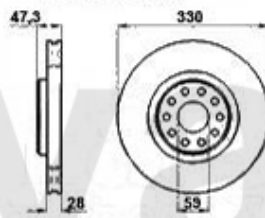

2. 610 102351
6-Cyl./2.4 JTD 20V
vorne/front
belüftet/ventil.