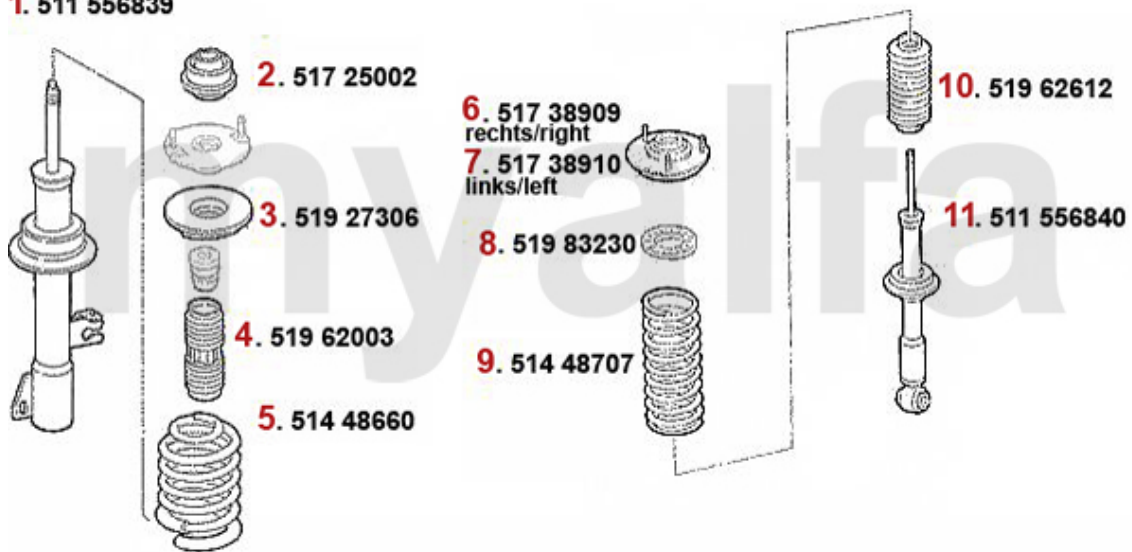

Federbeine/Struts 166 2.4 JTD

1. 511 556839

1	51156839	OE. 60663050 FRONT STRUT	SEK1,853.84
2	51725002	OE. 60625002 UPPER STRUT BEARING	SEK274.03
3	51927306	OE. 60627306 RING	On request
4	51962003	OE. 60662003 RUBBER PAD	On request
5	51448660	OE. 60658366 SPRING FA 166	SEK1,064.49
6	51738909	OE. 60629468 MOUNT	On request
7	51738910	OE. 60654300 MOUNT	On request
8	51989230	OE. 82489230 RUBBER PAD REAR SPRING 166	On request
9	51448707	OE. 60665036 SPRING RA 166 2.0 TS, 2.4 JTD	SEK1,064.49
11	51156840	OE. 60658387 REAR STRUT	SEK1,632.39