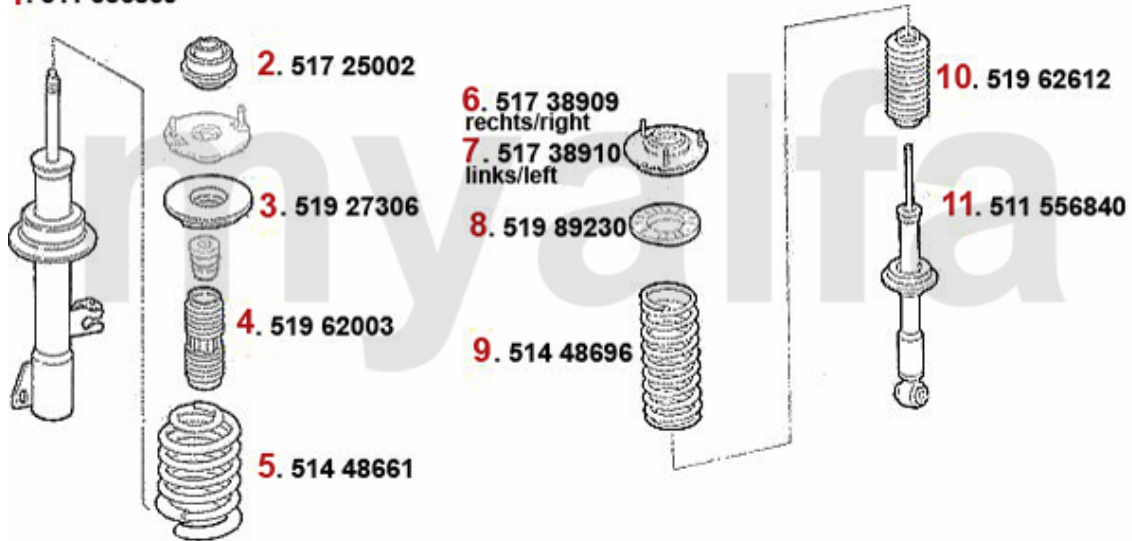

Federbeine/Struts 166 2.0 V6 Turbo

1. 511 556839

1	51156839	OE. 60663050 FRONT STRUT	SEK1,853.84
2	51725002	OE. 60625002 UPPER STRUT BEARING	SEK274.03
3	51927306	OE. 60627306 RING	On request
4	51962003	OE. 60662003 RUBBER PAD	On request
5	51448661	OE. 60658366 SPRING FA 166 2.0 TS	SEK966.53
6	51738909	OE. 60629468 MOUNT	On request
7	51738910	OE. 60654300 MOUNT	On request
8	51989230	OE. 82489230 RUBBER PAD REAR SPRING 166	On request
9	51448696	OE. 60655024 SPRING RA 166	SEK921.16
11	51156840	OE. 60658387 REAR STRUT	SEK1,632.39