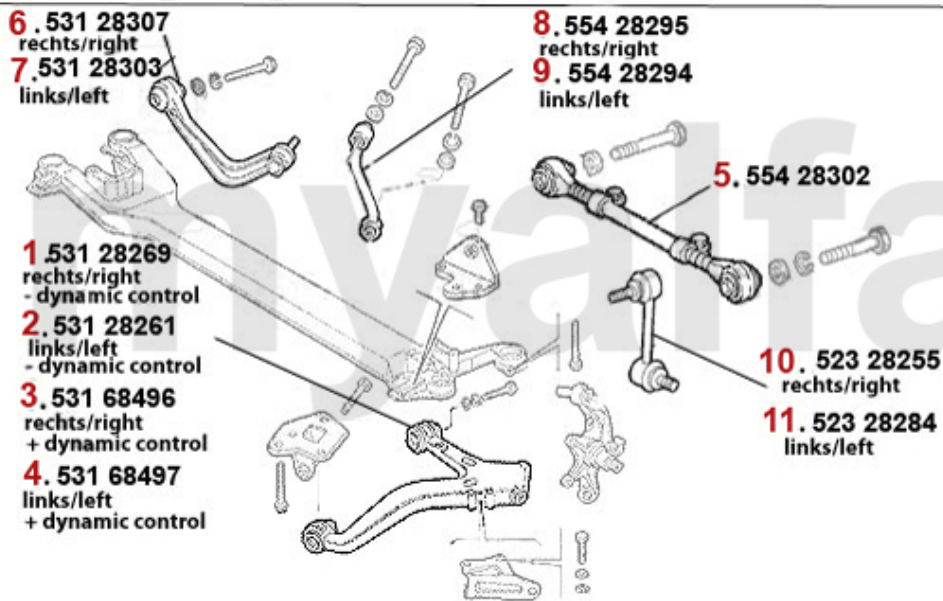

Aufhängung/Attachment 166 hinten/rear

1	53128269	OE. 60628269 SWINGING ARM 166 RR "wo. ""DYNMIC CONTROL""	On request
2	53128261	OE. 60628261 SWINGING ARM RL 166 "wo. ""DYNAMIC CONTROL""	On request
3	53168496	OE. 60668496 SWINGING ARM RR 166 "w. ""DYNAMIC CONTROL""	On request
4	53168497	OE. 60668497 SWINGING ARM RL 166 "w. ""DYNAMIC CONTROL""	On request
5	55428302	OE. 60628302 ROD REAR 166 L/R	SEK1,107.64
6	53128307	OE. 60628307 ROD RR 166	SEK1,270.95
7	53128303	OE. 60628303 ROD RL 166	SEK1,270.95
8	55428295	OE. 60628295 ROD RR 166	SEK804.47
9	55428294	OE. 60628294 ROD 166 RL	SEK804.47
10	52328255	Pendelstütze HR 166	SEK209.93
11	52328284	Pendelstütze HL 166	SEK209.93