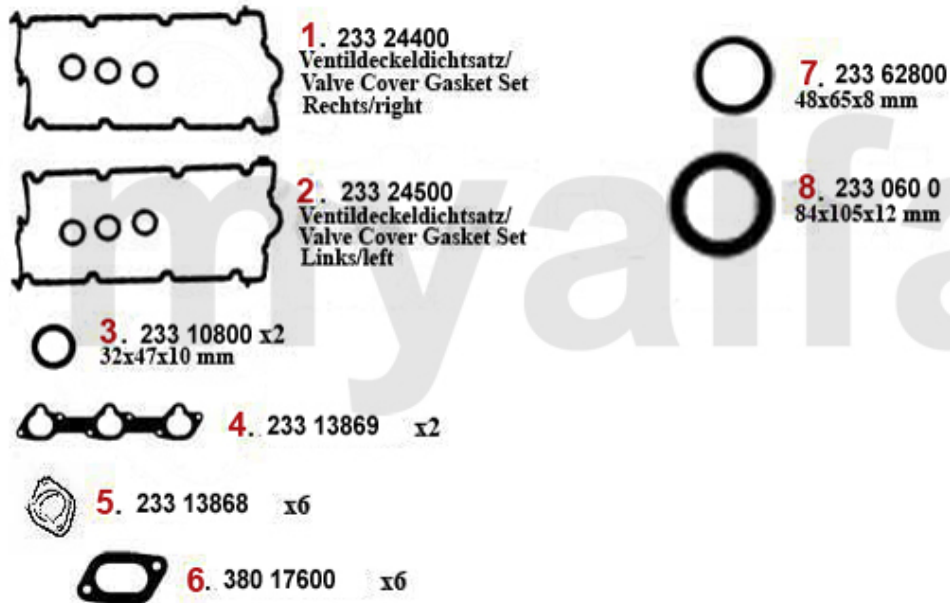

Dichtungen Motor/Gaskets Engine 166 V6 24V

1	23324400	O.E. 60609978 VALVE COVER GASKET SET	SEK531.69
2	23324500	O.E. 60609979 VALVE COVER GASKET SET	SEK531.69
3	23310800	Seal for Camshaft #606 10 985/561 03 085	SEK145.69
4	23313869	INTAKE MANIFOLD GASKET 147, 156,164/SUPER,166,GTV/SPIDER (916),NUOVO GT V6 24V	SEK83.39
5	23313868	OE. 60513868 Sealing Gasket	SEK68.82
6	38017600	OE. 60573536 / 60810625 EXHAUST MANIFOLD GASKET	SEK115.44
7	23362800	OE. 60601977 CRANKSHAFT SEALS	SEK192.45
8	2330600	OIL SEAL CRANK SHAFT REAR 84/105/12 SPIDER IE 1990-93 ORIGINAL QUALITY	SEK406.95