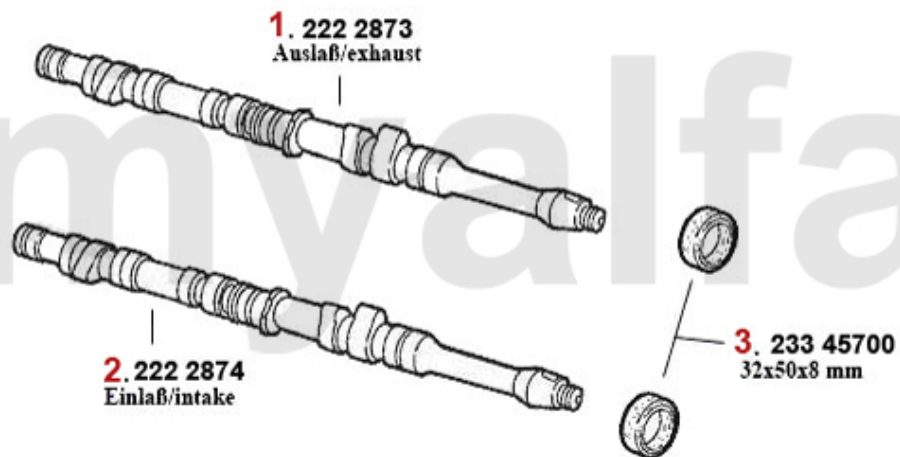

Nockenwelle/Camshaft 166 2.0 V6 Turbo

1	2222873	OE. 60602873 CAMSHAFT	On request
2	2222874	OE. 60602874 CAMSHAFT	On request
3	23345700	OE.60570617 OIL SEAL CAMSHAFT	SEK231.99