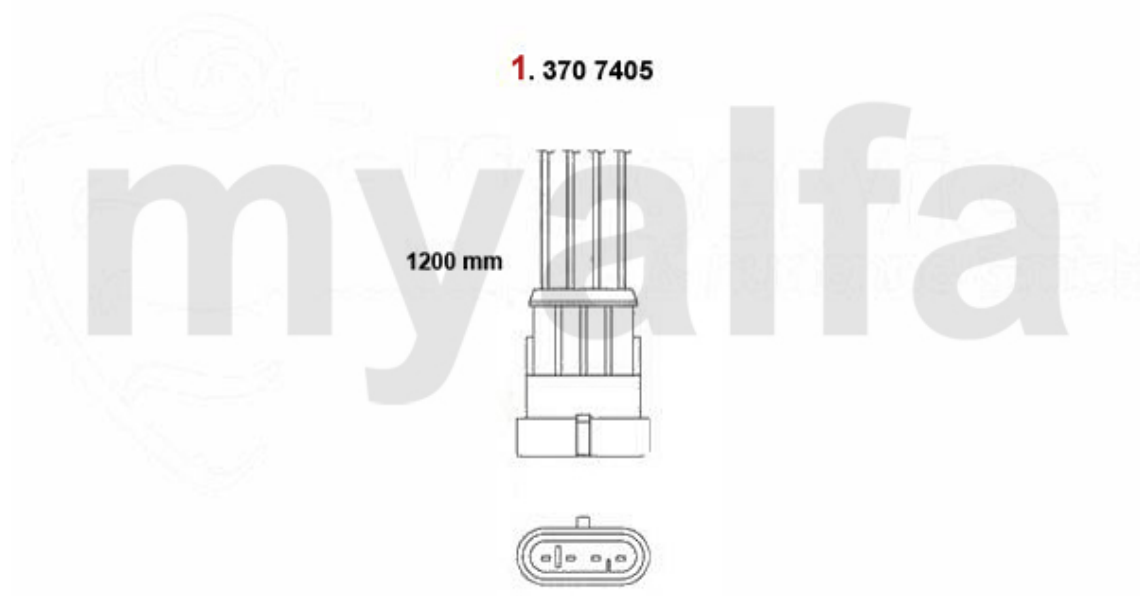

Lambda-Sonde/Lambda Probe 166 2.5/3.0 V6 24V CF2

---

1 3707405 OE. 46750246 LAMBDA PROBE

SEK1,543.73