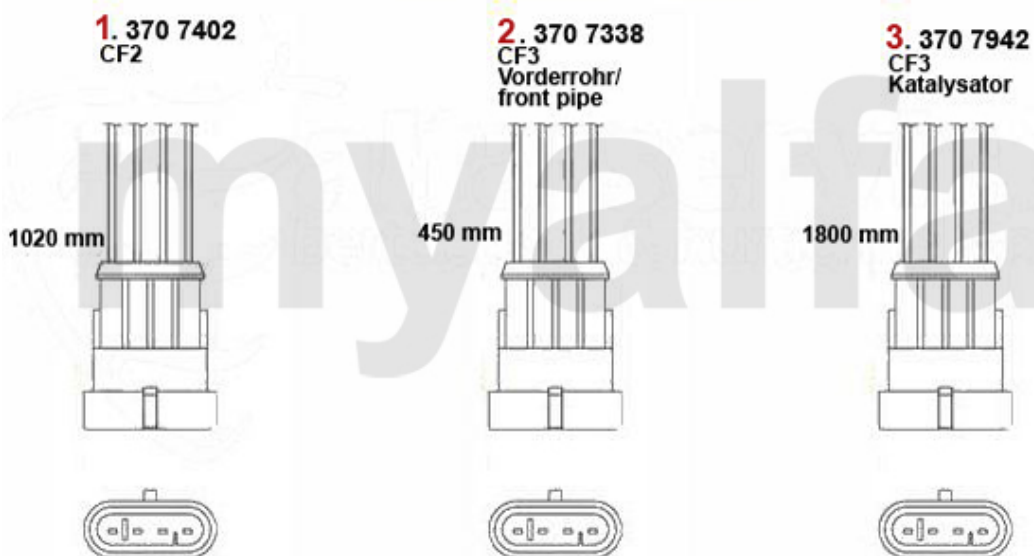

Lambda-Sonde/Lambda Probe 166 2.0 TS

1	3707402	OE. 46750242 LAMBDA PROBE 166	SEK1,866.74
2	3707338	OE: 46762182 LAMBDA PROBE	On request
3	3707942	OE. 46750248 LAMBDA PROBE 166 2.0/2.5/ 3.0/3.2 CF3	SEK1,304.67