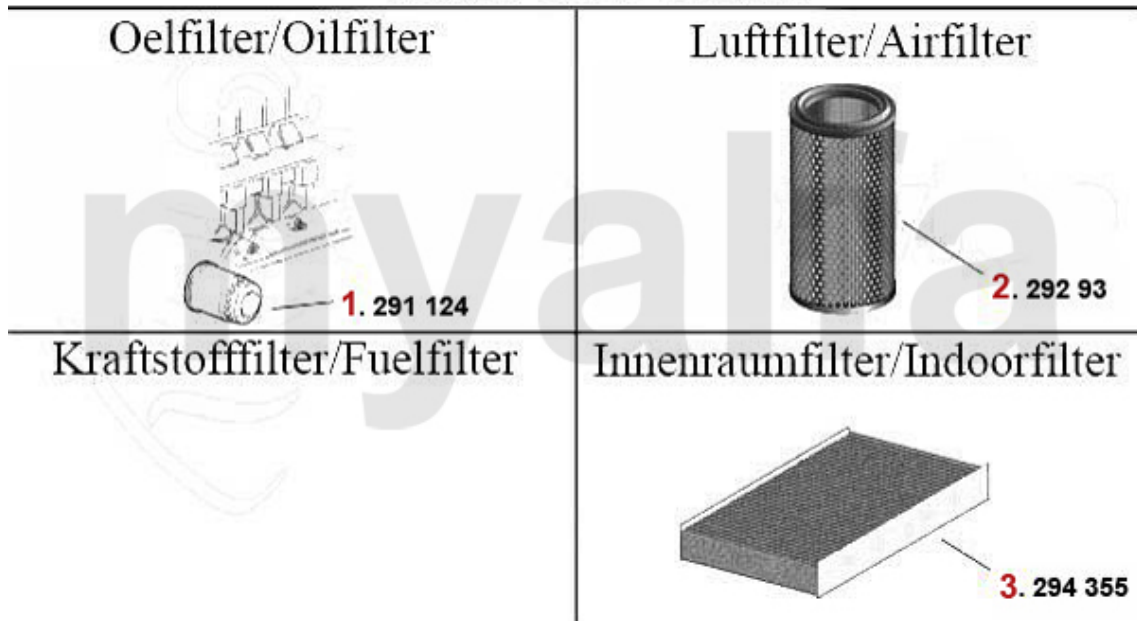

Filter 166 Turbo

1	291124	OE. 46805830 Oilfilter	SEK185.37
2	29293	OE. 60811342 AIR FILTER	SEK332.31
3	294355	OE. 46722335 INTERIOR FILTER	SEK341.60