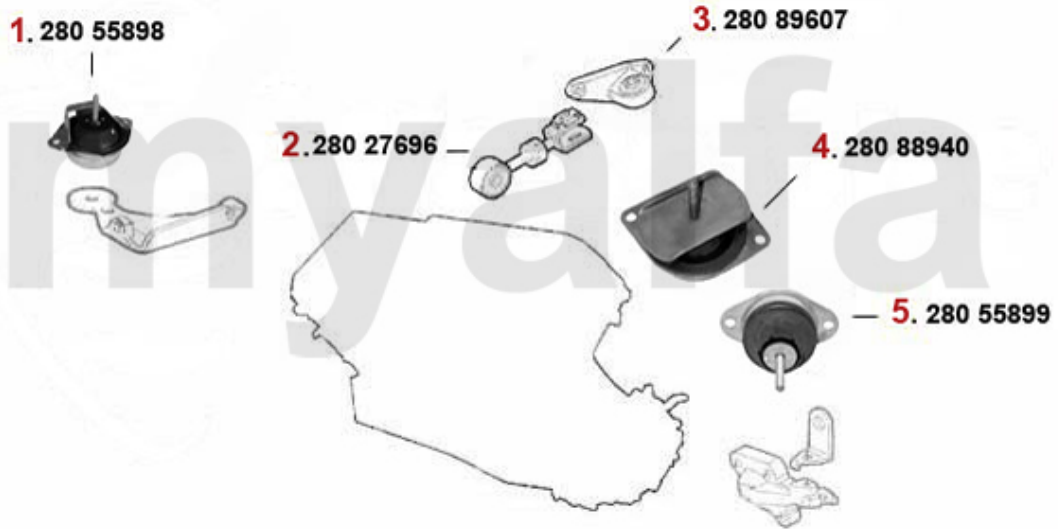

Motorlager/Enginemount 166 2.4 JTD 10V

1	28055898	OE. 60655898 ENGINEMOUNT fr. 166 2.4 JTD 10V	On request
4	28088940	OE. 82488940 ENGINEMOUNT RR 166 2.0 TS/2.4 JTD 103 KW	On request
5	28055899	OE. 60655899 ENGINEMOUNT RL	SEK3,019.89