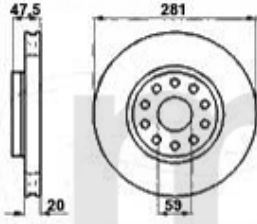

Bremsscheiben/Brakedisks 166

1. 610 140251
2.0 TS/2.4 JTD 8V
vorne/front
belüftet/ventil.