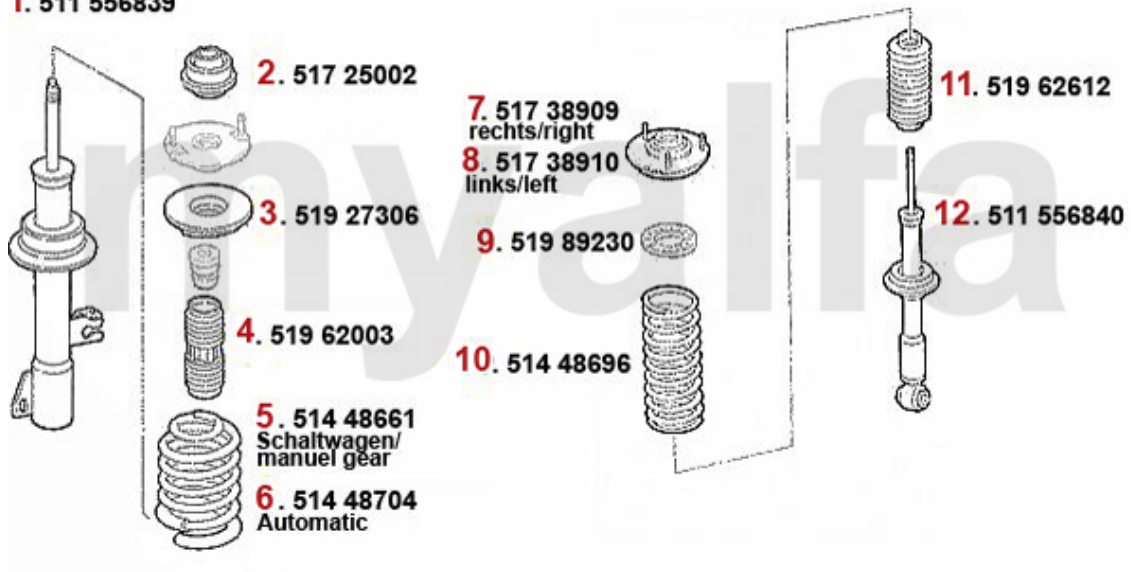

Federbeine/Struts 166 2.5 V6 24V

1. 511 556839

1	51156839	OE. 60663050 FRONT STRUT	SEK1,853.84
2	51725002	OE. 60625002 UPPER STRUT BEARING	SEK274.03
3	51927306	OE. 60627306 RING	On request
4	51962003	OE. 60662003 RUBBER PAD	On request
5	51448661	OE. 60658366 SPRING FA 166 2.0 TS	SEK966.53
6	51448704	OE. 60658367 FRONT SPRING	SEK1,037.71
7	51738909	OE. 60629468 MOUNT	On request
8	51738910	OE. 60654300 MOUNT	On request
9	51989230	OE. 82489230 RUBBER PAD REAR SPRING 166	On request
10	51448696	OE. 60655024 SPRING RA 166	SEK921.16
12	51156840	OE. 60658387 REAR STRUT	SEK1,632.39