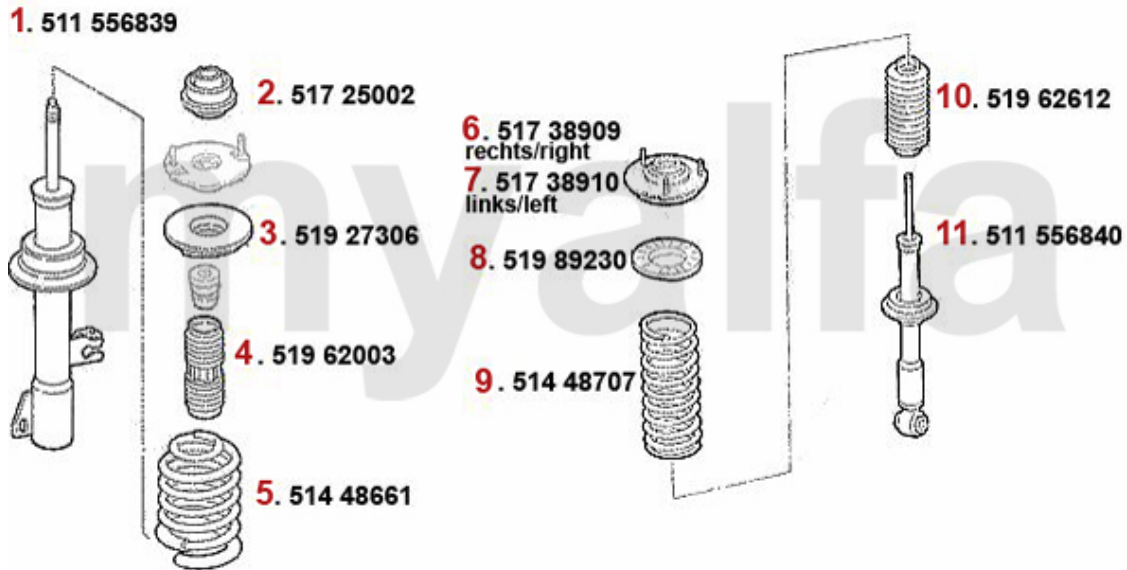

Federbeine/Struts 166 2.0 TS

1	51156839	OE. 60663050 FRONT STRUT	SEK1,853.84
2	51725002	OE. 60625002 UPPER STRUT BEARING	SEK274.03
3	51927306	OE. 60627306 RING	On request
4	51962003	OE. 60662003 RUBBER PAD	On request
5	51448661	OE. 60658366 SPRING FA 166 2.0 TS	SEK966.53
6	51738909	OE. 60629468 MOUNT	On request
7	51738910	OE. 60654300 MOUNT	On request
8	51989230	OE. 82489230 RUBBER PAD REAR SPRING 166	On request
9	51448707	OE. 60665036 SPRING RA 166 2.0 TS, 2.4 JTD	SEK1,064.49
11	51156840	OE. 60658387 REAR STRUT	SEK1,632.39