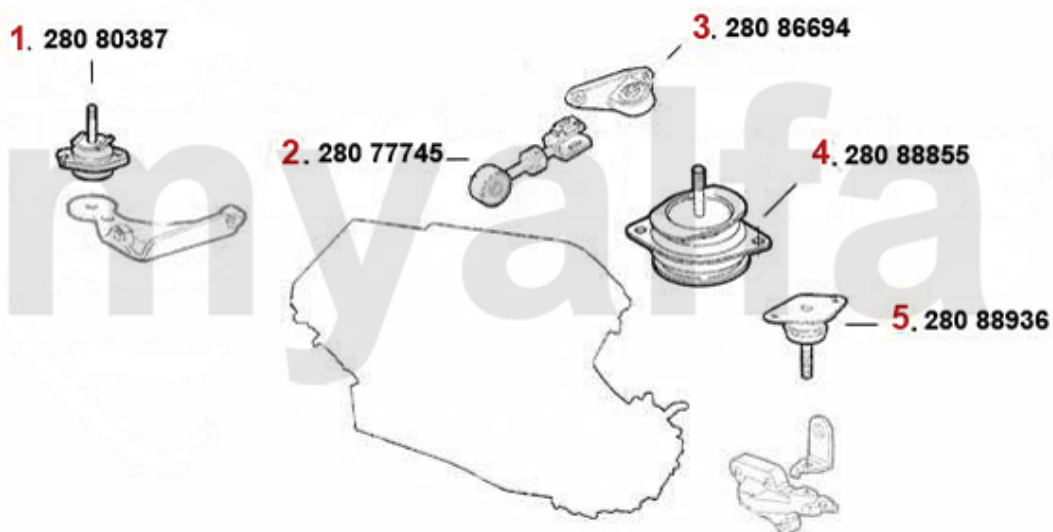

Motorlager/Enginemount 166 2.0 V6 Turbo

1	28080387	OE. 46480387	ENGINEMOUNT front 166 6-CYLINDER	On request
2	28077745	OE. 60677745	ENGINEROD 166	On request
3	28086694	OE. 82486694	ENGINE BRACKET	On request
4	28088855	OE. 7788875	ENGINEMOUNT RR	On request
5	28088936	OE. 82488936	ENGINEMOUNT RL	On request