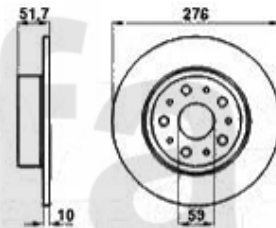

3. 610 140315
hinten/rear