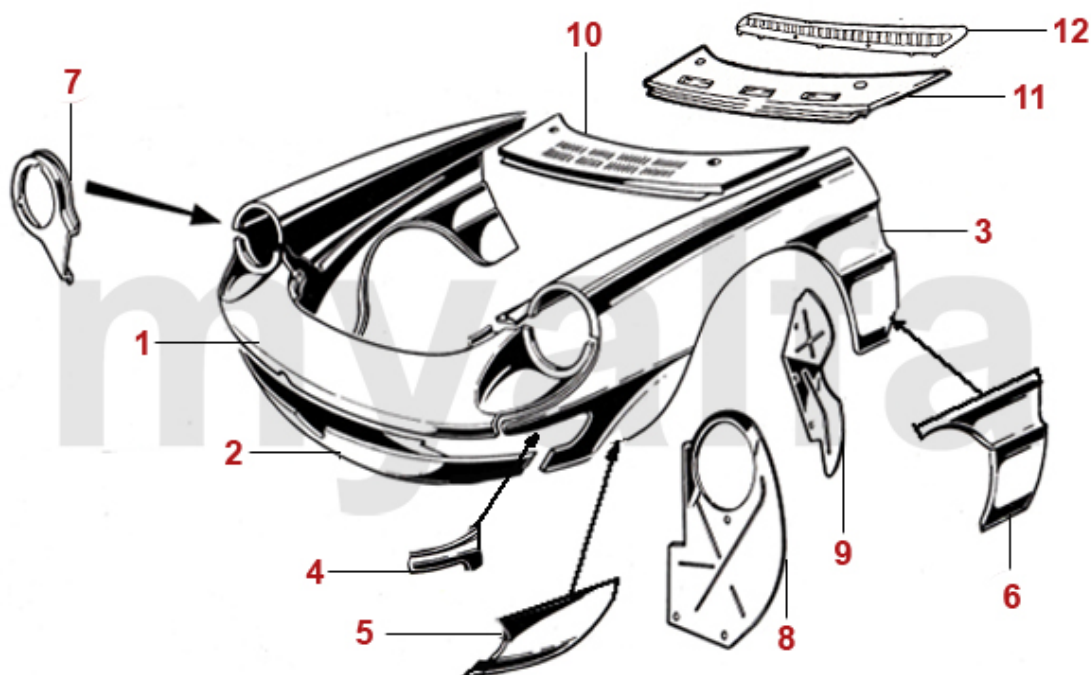

1	1110400	UPPER FRONT PANEL SPIDER 1970-82	SEK2,786.66
2	1110410	LOWER FRONT PANEL SPIDER 1970-82	SEK1,276.78
3	1120381	FRONT WING SPIDER 1966-82 LEFT	SEK6,984.12
3	1120382	FRONT WING SPIDER 1966-82 RIGHT	SEK6,984.12
4	1202271	REPAIR PANEL FRONT WING SPIDER FRONT LEFT	SEK485.63
4	1202272	REPAIR PANEL FRONT WING SPIDER FRONT RIGHT	SEK485.63
5	1201341	REPAIR PANEL FRONT WING SPIDER FRONT LEFT	SEK612.17
5	1201342	REPAIR PANEL FRONT WING SPIDER FRONT RIGHT	SEK612.17
6	1201161	REPAIR PANEL FRONT WING SPIDER REAR LEFT	SEK873.29
6	1201162	REPAIR PANEL FRONT WING SPIDER REAR RIGHT	SEK873.29
7	1110391	HEADLIGHT SUPPORT PANEL SPIDER LEFT	SEK1,037.71
7	1110392	HEADLIGHT SUPPORT PANEL SPIDER RIGHT	SEK1,037.71
8	1192891	SPLASH PANEL SPIDER 1966-89 ALUMINIUM FRONT LEFT	SEK815.02
8	1192892	SPLASH PANEL SPIDER 1966-89 ALUMINIUM FRONT RIGHT	SEK815.02
9	1192901	SPLASH PANEL SPIDER 1966-89 ALUMINIUM REAR LEFT	SEK640.75
9	1192902	SPLASH PANEL SPIDER 1966-89 ALUMINIUM REAR RIGHT	SEK640.75
10	1190520	SCUTTLE PANEL SPIDER 1970-80 FRONT	On request
11	1190530	SCUTTLE PANEL SPIDER 1981-93 FRONT	SEK2,553.42