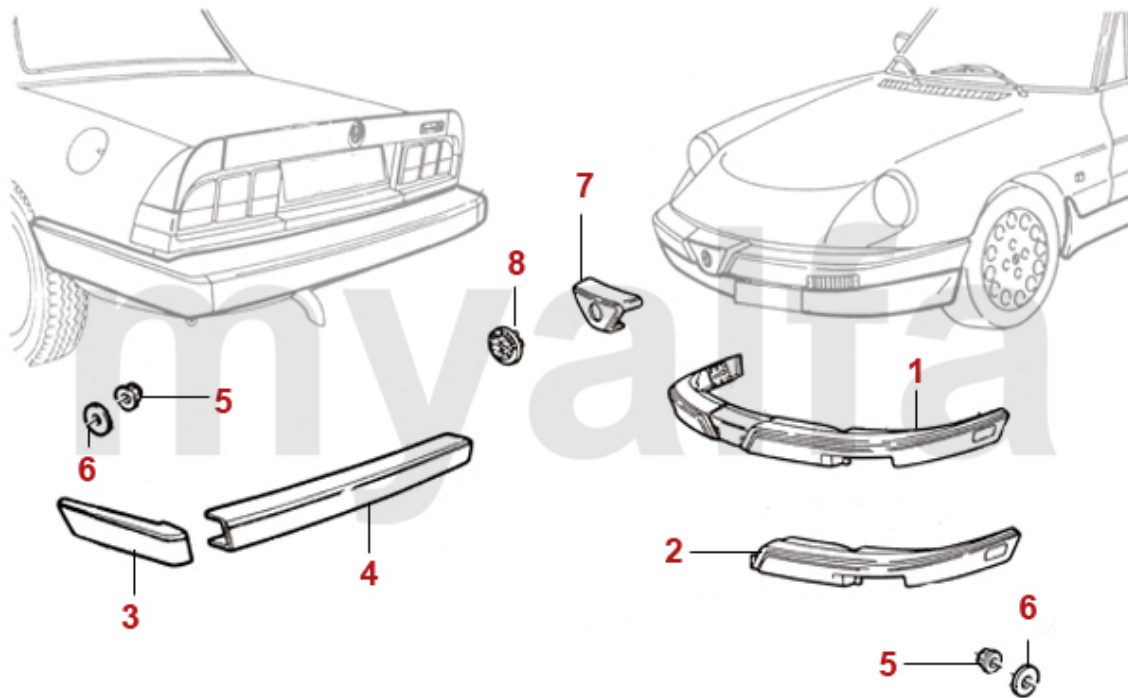

1	1311070	BUMPER SPIDER 1983-89 FRONT	On request
3	1371542	REAR WING BUMPER SPIDER 1983-89 REAR RIGHT	On request
3	1371541	REAR WING BUMPER SPIDER 1983-89 REAR LEFT	On request
4	1371540	REAR BUMPER SPIDER 1983-89	On request
5	1371220	NUT FOR BUMPER SUPPORT SPIDER 1983-93	SEK16.37
6	1371210	SPACER BUMPER SUPPORT SPIDER 1983-93	On request
7	1320900	CENTRE HEART SPIDER 1983-89	SEK2,087.08
8	1360330	BADGE 75 mm ALFA ROMEO	SEK430.82