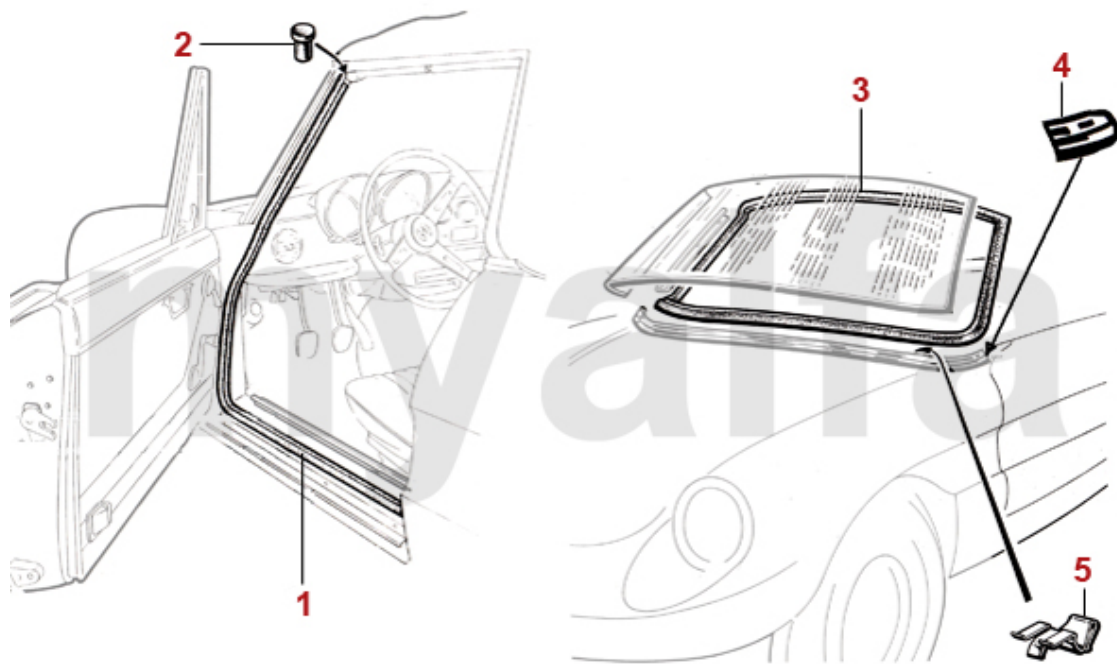

1	1621120	DOOR SEAL SPIDER 1986-93, WITH VELOUR EDGE	SEK460.51
1	1620320	DOOR SEAL SPIDER 1986-93, WITHOUT VELOUR EDGE	SEK268.20
2	1630330	SET SEAL ENDS PLUG SPIDER	SEK68.82
3	1610300	FRONT SCREEN RUBBER SEAL SPIDER 1966-69	SEK1,853.84
3	1610290	FRONT SCREEN RUBBER SEAL SPIDER 1970-93	SEK921.16
4	1611051	FRONT SCREEN CHROME TRIM SEAL SPIDER LEFT	SEK31.50
4	1611052	FRONT SCREEN CHROME TRIM SEAL SPIDER RIGHT	SEK31.50
5	1330820	RETAINING CLIP FOR CHROME TRIM UNDER FRONT SCREEN SPIDER	SEK43.01