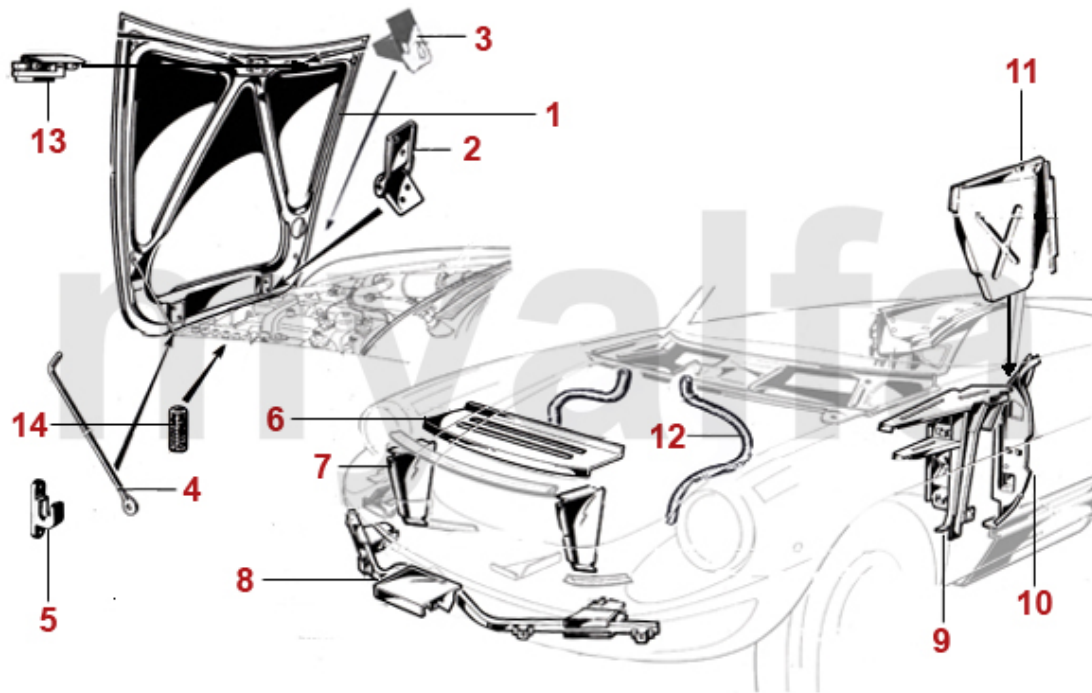

1	1130490	BONNET SPIDER	SEK7,870.32
2	1130500	BONNET HINGE SPIDER	SEK635.48
3	1372410	BONNET HINGE SUPPORT SPIDER	SEK297.34
4	1192430	BONNET SUPPORT SPIDER	SEK524.61
5	1371900	BONNET STICK SUPPORT 105/115	SEK115.44
6	1190560	AIR DEFLECTOR PANEL SPIDER 1966-82 ON TOP	SEK874.54
7	1190551	AIR DEFLECTOR PANEL SPIDER 1966-82 LEFT	SEK419.72
7	1190552	AIR DEFLECTOR PANEL SPIDER 1966-82 RIGHT	SEK419.72
8	1310480	BUMPER SUPPORT SPIDER 1970-82 FRONT	SEK2,320.32
9	1191111	A-PILLAR SPIDER LEFT	SEK4,652.29
9	1191112	A-PILLAR SPIDER RIGHT	SEK4,652.29
10	1191122	OUTER A-PILLAR SHUT PANEL SPIDER RIGHT	SEK2,646.80
10	1191121	OUTER A-PILLAR SHUT PANEL SPIDER LEFT	SEK2,646.80
11	1191301	INNER A-PILLAR SHUT PANEL SPIDER LEFT	On request
11	1191302	INNER A-PILLAR SHUT PANEL SPIDER RIGHT	On request
12	1191500	SCUTTLE DRAIN HOSE GRAY	SEK231.99
12	1191160	SCUTTLE DRAIN HOSE SPIDER 1970-93	SEK222.69
13	1570140	LIGHT UNDER BONNET/TRUNK/ GLOVE BOX	SEK197.03
14	1630560	BONNET STOP (SET) GT BERTONE / SPIDER	SEK138.75