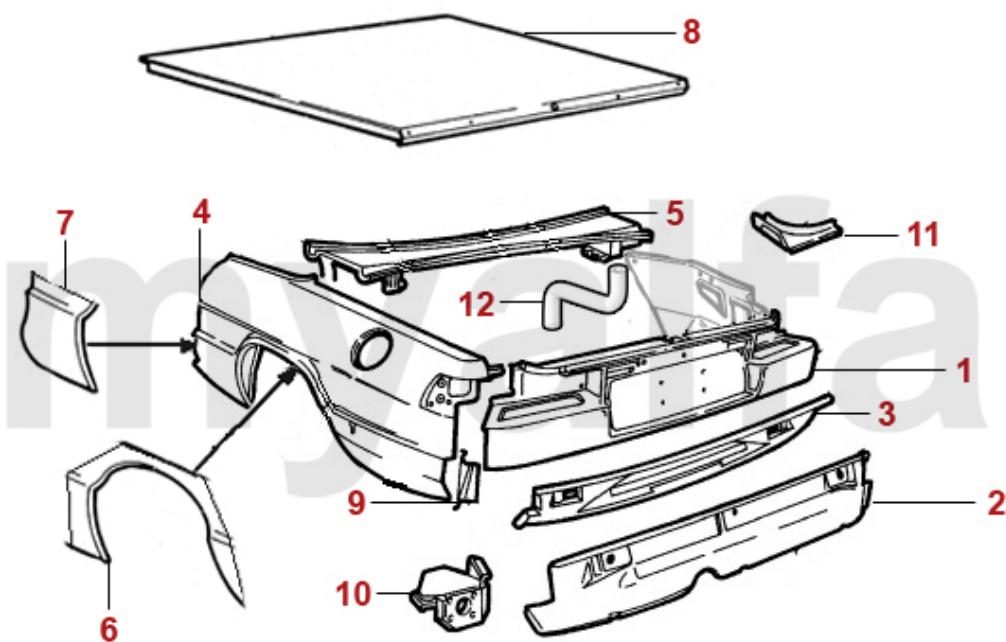

1	1152030	UPPER REAR PANEL SPIDER 1990-93	SEK4,535.60
2	1151440	OUTER REAR VALANCE SPIDER 1983-93	SEK1,626.57
3	1151010	INNER REAR VALANCE SPIDER 1983-93	SEK1,504.05
4	1141991	REAR WING SPIDER 1990-93 LEFT	On request
4	1141992	REAR WING SPIDER 1990-93 RIGHT	On request
5	1191450	REAR SOFT TOP BASE PANEL SPIDER 1970-93	SEK3,381.34
6	1200921	REPAIR PANEL WHEEL ARCH SPIDER REAR LEFT	SEK580.67
6	1200922	REPAIR PANEL WHEEL ARCH SPIDER REAR RIGHT	SEK580.67
7	1201351	REPAIR PANEL REAR WING SPIDER FRONT LEFT	SEK670.44
7	1201352	REPAIR PANEL REAR WING SPIDER FRONT RIGHT	SEK670.44
8	1131960	BOOT LID SPIDER 1990-93	On request
9	1192171	LOWER PANEL TO REAR PANEL SPIDER 1990-93 LEFT	On request
9	1192172	LOWER PANEL TO REAR PANEL SPIDER 1990-93 RIGHT	On request
10	1312161	BUMPER SUPPORT SPIDER 1990-93 REAR LEFT	On request
10	1312162	BUMPER SUPPORT SPIDER 1990-93 REAR RIGHT	On request
11	1192151	UPPER PANEL TO REAR PANEL SPIDER 1990-93 LEFT	SEK766.04
11	1192152	UPPER PANEL TO REAR PANEL SPIDER 1990-93 oben RIGHT	On request
12	1191240	DRAIN HOSE TRUNK / MIDDLE SILL	SEK103.79