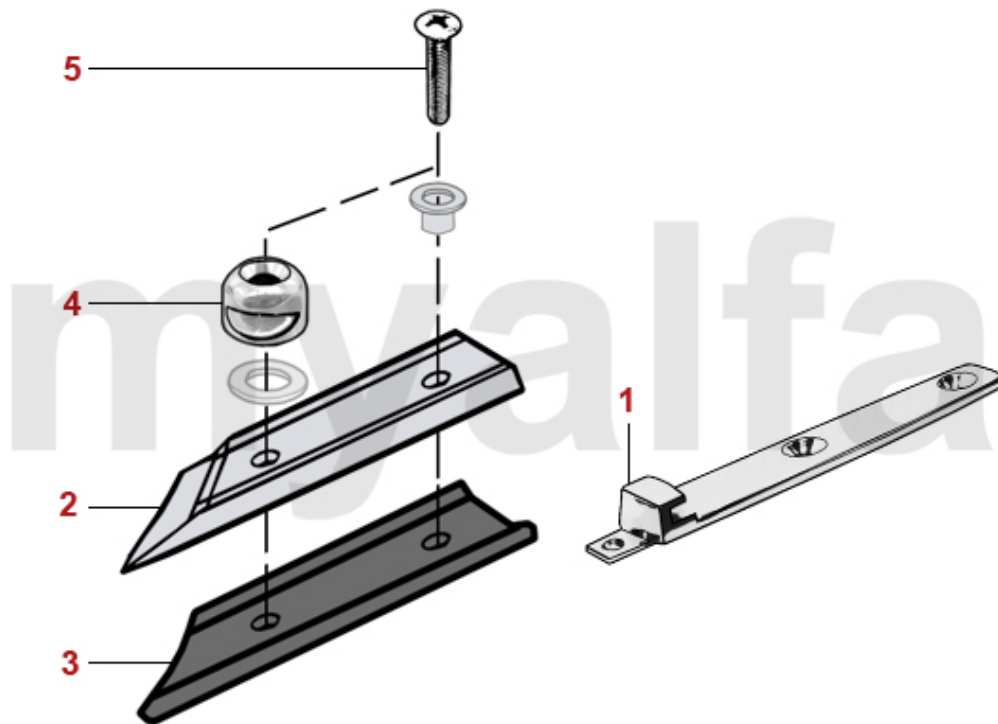

1	1170770	HARDTOP SUPPORT SPIDER 1966-69	SEK1,107.64
2	1170760	SET HARDTOP SUPPORTS SPIDER FROM 1986 UP TO 1993	SEK1,107.64
3	1810791	HARDTOP SUPPORT RUBBER GASKET SPIDER 1970-93 LEFT	SEK61.74
3	1810792	HARDTOP SUPPORT RUBBER GASKET SPIDER 1970-93 RIGHT	SEK61.74
4	1171170	HARDTOP / HOODBAG SUPPORT SPIDER 1986-93	SEK345.07
5	1170780	SCREW HARDTOP / HOODBAG SUPPORT STAINLESS STEEL	SEK29.14