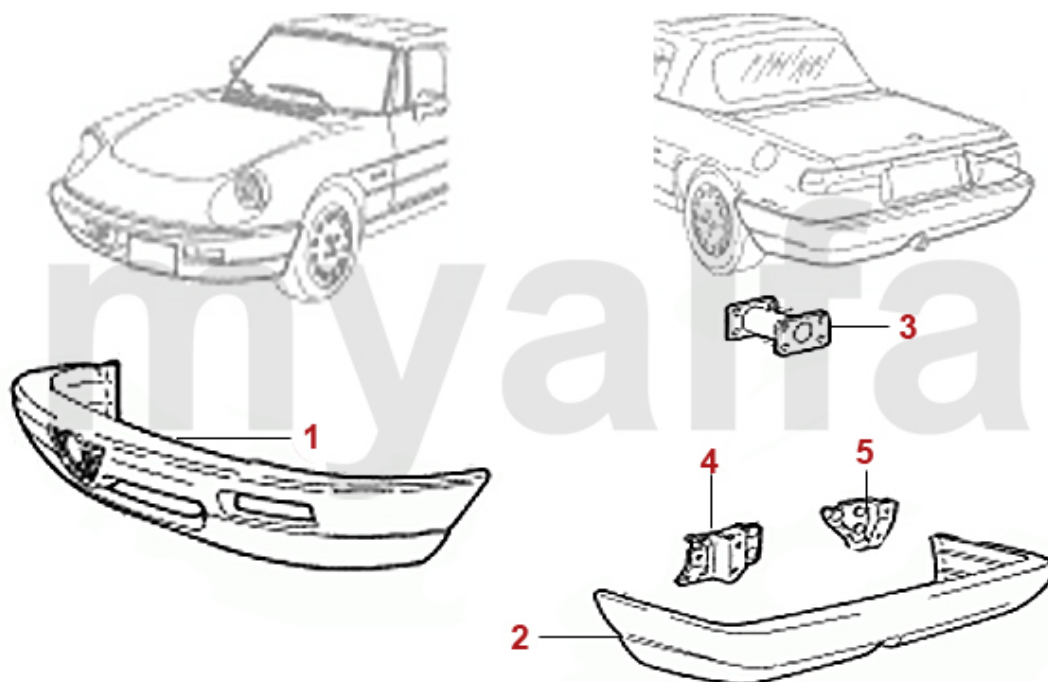

1	1311400	BUMPER SPIDER 1990-93 FRONT	On request
2	1311410	BUMPER SPIDER 1990-93 REAR	On request
3	1312560	BUMPER SUPPORT SPIDER 1983-89 / 1990-93 FRONT/ REAR RIGHT	On request
3	1312591	BUMPER SUPPORT SPIDER 1990-93 REAR LEFT	On request
4	1312601	BUMPER SUPPORT BRACKET SPIDER 1990-93 REAR LEFT	SEK1,656.81
5	1312602	BUMPER SUPPORT BRACKET SPIDER 1990-93 REAR RIGHT	SEK1,656.81