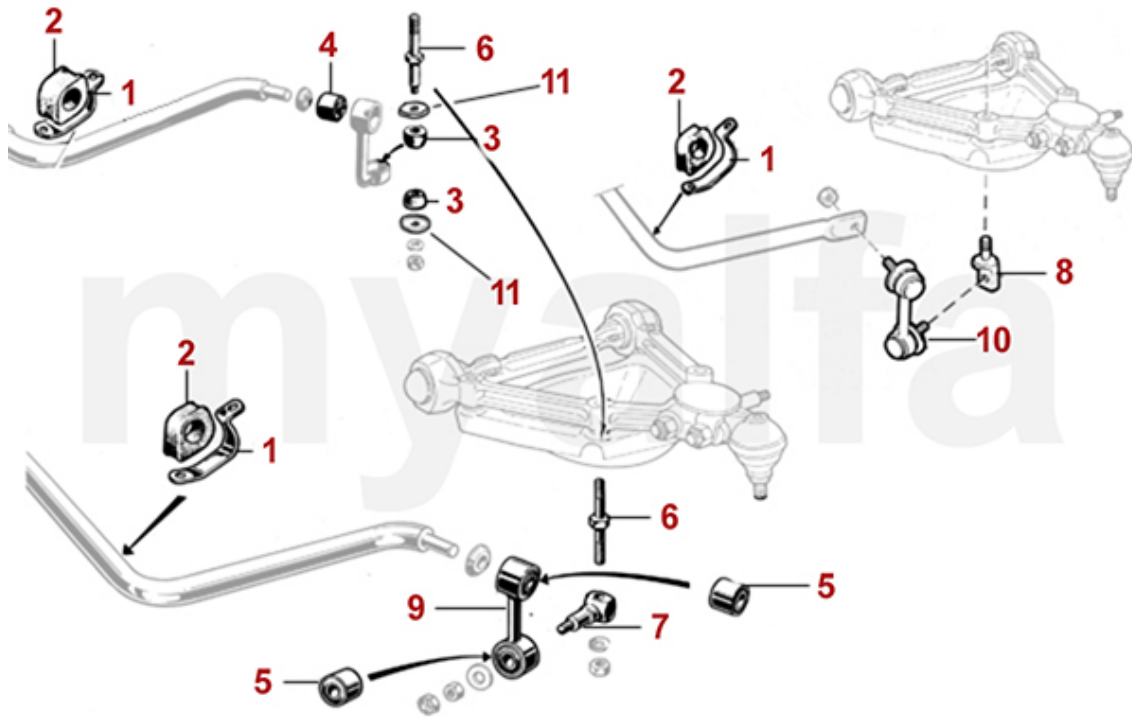

1	5240390	BRACKET FRONT ANTI ROLL BAR RUBBER	SEK101.98
2	5240380	ANTI-ROLL BAR RUBBER FRONT SET (2) 105, 102 20000, 106 2600	SEK150.41
3	5240950	FRONT LOWER ANTI-ROLL BAR BUSH - 750/101/105 1ST SERIES	SEK72.84
4	5240430	REAR DROP LINK UPPER BUSH	SEK115.44
5	5240370	FRONT UPPER ANTI ROLL BAR DROP LINK BUSH 30 mm	SEK115.44
5	5240880	FRONT UPPER/LOWER ANTI ROLL BAR DROP LINK BUSH 33 mm,	SEK138.75
5	5240010	FRONT ANTI ROLL BAR DROP LINK BUSH - 105/115 LOWER 1968>, 1900/102/106 - OUTER DIAMETER 30.20mm // INNER DIAMETER 14.10mm	SEK114.89
6	5190930	BOLT SPRING (HIGH-STRENGTH STEEL) PAN / DROP LINK 1969-86	SEK314.27
6	5190940	BOLT SPRING PAN / DROP LINK 105	SEK220.34
7	5191360	SPRING PAN TO DROP LINK BOLT 1968-86	SEK278.61
8	5191370	SPRING PAN TO DROP LINK BOLT 1986-93	SEK227.41
9	5211350	FRONT ANTI ROLL BAR DROP LINK WITH BUSHINGS 1968-86	SEK332.31
10	5231021	FRONT ANTI ROLL BAR DROP LINK SPIDER 1986-93 LEFT	SEK408.06
10	5231022	FRONT ANTI ROLL BAR DROP LINK SPIDER 1986-93 RIGHT	SEK408.06
11	5240330	WASHER SET FOR ANTI-ROLL-BAR DROP LINK - 750/101/105 1ST SERIES	SEK571.37