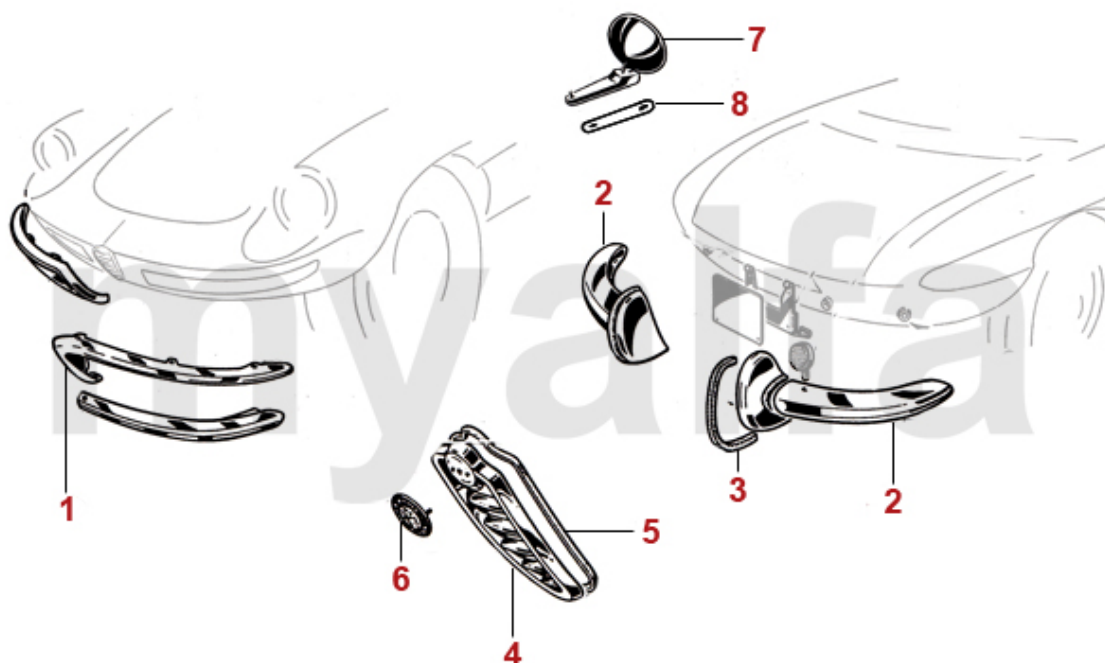

1	1310440	SET BUMPERS SPIDER 1966-69 FRONT	SEK13,875.00
2	1310470	SET BUMPERS SPIDER 1966-69 REAR	SEK9,782.43
3	1371620	SET REAR OVERRIDER RUBBERS SPIDER 1966-69	SEK1,037.71
4	1320720	CENTRE HEART SPIDER 1966-69	SEK4,605.53
5	1370920	WEATHERSTRIP CENTRE HEART SPIDER 1966-69	SEK99.07
6	1360020	BADGE 55 mm Alfa Romeo MILANO	SEK349.23
6	1360030	BADGE 55mm "ALFA ROMEO MILANO" ENAMEL	SEK465.78
7	1400170	DOOR MIRROR CHROME ROUND ALFA BADGE INCLUDING RUBBER PAD	SEK571.37
7	1401470	DOOR MIRROR CHROME ROUND SPIDER 1966-69,GT BERTONE 1st SERIES WITHOUT ALFA EMBLEM WITH RUBBER PAD	SEK1,270.95
8	1631700	RUBBER PAD ROUND DOOR MIRROR	SEK73.40