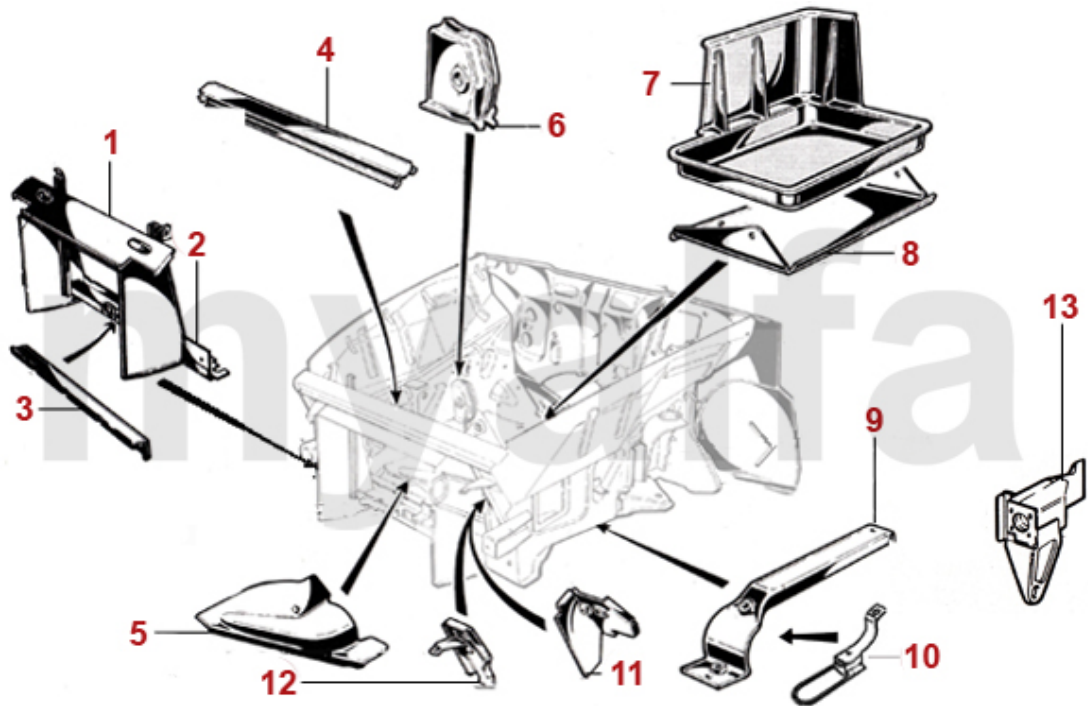

1	1190540	RADIATOR FRAME SPIDER	SEK3,323.06
2	1112210	RADIATOR CROSS-MEMBER 1968-93 FRONT PART	SEK641.30
3	1110600	RADIATOR CROSS-MEMBER 1968-93 REAR PART	SEK757.85
4	1112240	UPPER TRANSVERSE PANEL SPIDER	SEK757.85
5	1190661	FLITCH PANEL LEFT	SEK1,270.95
5	1190662	FLITCH PANEL RIGHT	SEK1,270.95
6	5410680	TOP SUSPENSION ARM INNER MOUNT	SEK777.69
7	1190250	BATTERY TRAY PLASTIC CARBURETTOR MODELS	SEK425.55
8	1190690	BATTERY SUPPORT PANEL	SEK528.22
9	1191551	FRONT ANTI-ROLL BAR MOUNTING BRACKET LEFT	SEK465.23
9	1191552	FRONT ANTI-ROLL BAR MOUNTING BRACKET RIGHT	SEK465.23
10	1311050	FRONT TOW HOOK	SEK756.74
11	1190652	SHUT PANEL REAR RIGHT	SEK758.27
11	1190651	SHUT PANEL REAR LEFT	SEK758.27
12	1190641	SHUT PANEL FRONT LEFT	SEK542.24
12	1190642	SHUT PANEL FRONT RIGHT	SEK542.24
13	1311851	BUMPER SUPPORT SPIDER 1983-93 FRONT LEFT	On request
13	1311852	BUMPER SUPPORT SPIDER 1983-93 FRONT RIGHT	On request