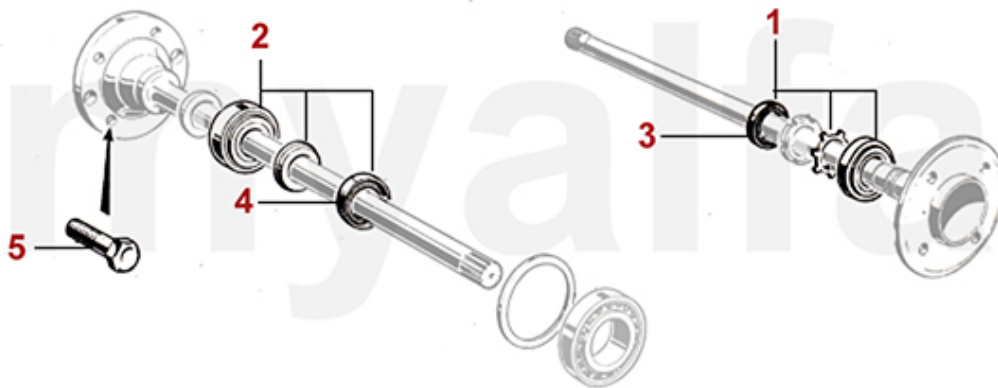

1	5441550	WHEEL BEARING KIT REAR 1964-72 WITH TAB WASHER	SEK809.19
2	5441560	WHEEL BEARING KIT REAR 1972-93 WITH SHRINK RING	SEK738.01
2	5441570	SKF WHEEL BEARING SET 1972-93	SEK1,340.88
3	2330270	OIL SEAL WHEEL BEARING REAR 750/101, 105 1300-1750 1962-72 52/30/10	SEK170.25
4	2330280	OIL SEAL WHEEL BEARING REAR 1300-2000 1972-93 52/34/10	SEK110.72
5	5740862	WHEEL STUD RIGHT HAND THREAD 105 REAR UP TO 1972, 750/101/102/106 REAR AND FRONT	SEK170.25
5	5740850	REAR WHEEL BOLT RIGHT HAND THREAD FROM YEAR 1972 105/115	SEK74.65