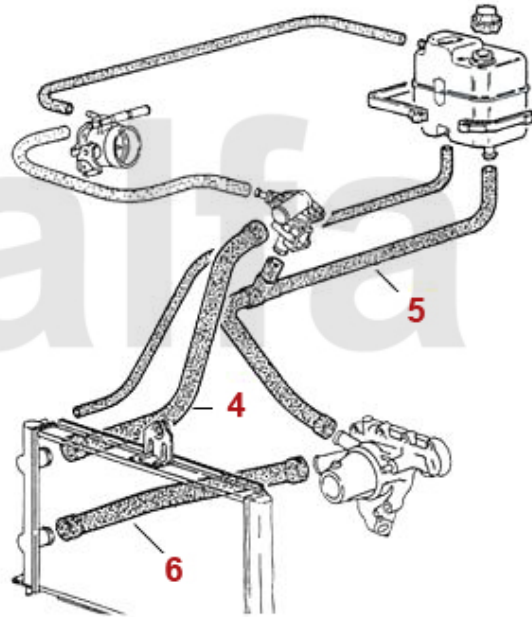

**Ausführung elektrischer Lüfter
ELECTRICAL FAN VERSION**

1	2660500	RADIATOR HOSE RADIATOR / INTAKE MANIFOLD SPIDER 2000 IE 1986-88 MECHANICAL FAN	SEK332.31
1	2660520	RADIATOR HOSE RADIATOR / INTAKE MANIFOLD SPIDER 2000 IE 1989 MECHANICAL FAN	SEK325.37
2	2660510	RADIATOR HOSE THERMOSTAT/ WATER PUMP SPIDER 2000 IE 1986-88 MECHANICAL FAN	SEK346.88
3	2660180	RADIATOR HOSE RADIATOR / WATER PUMP 1300-2000 (RADIATOR 2 LATERAL HOLDERS)	SEK169.14
3	2660630	RADIATOR HOSE RADIATOR / WATER PUMP SPIDER 2000 IE 1986-89 MECHANICAL FAN	SEK565.55
4	2660410	RADIATOR HOSE RADIATOR / INTAKE MANIFOLD SPIDER 2000 IE 1988-93 ELECTRIC FAN	SEK309.00
5	2660380	RADIATOR HOSE THERMOSTAT/ WATER PUMP/RADIATOR EXPANSION TANK SPIDER 2000 IE 1988-93 ELEKTRIC RADIATOR	SEK693.75
6	2660400	RADIATOR HOSE RADIATOR / WATER PUMP SPIDER ELECTRIC FAN	SEK262.38
6	2660580	RADIATOR HOSE RADIATOR / WATER PUMP SPIDER 2000 IE 1988-89 ELECTRIC FAN	On request
6	2660590	RADIATOR HOSE RADIATOR / WATER PUMP SPIDER 2000 IE 1988-93 WITH AIR CONDITION	SEK465.23