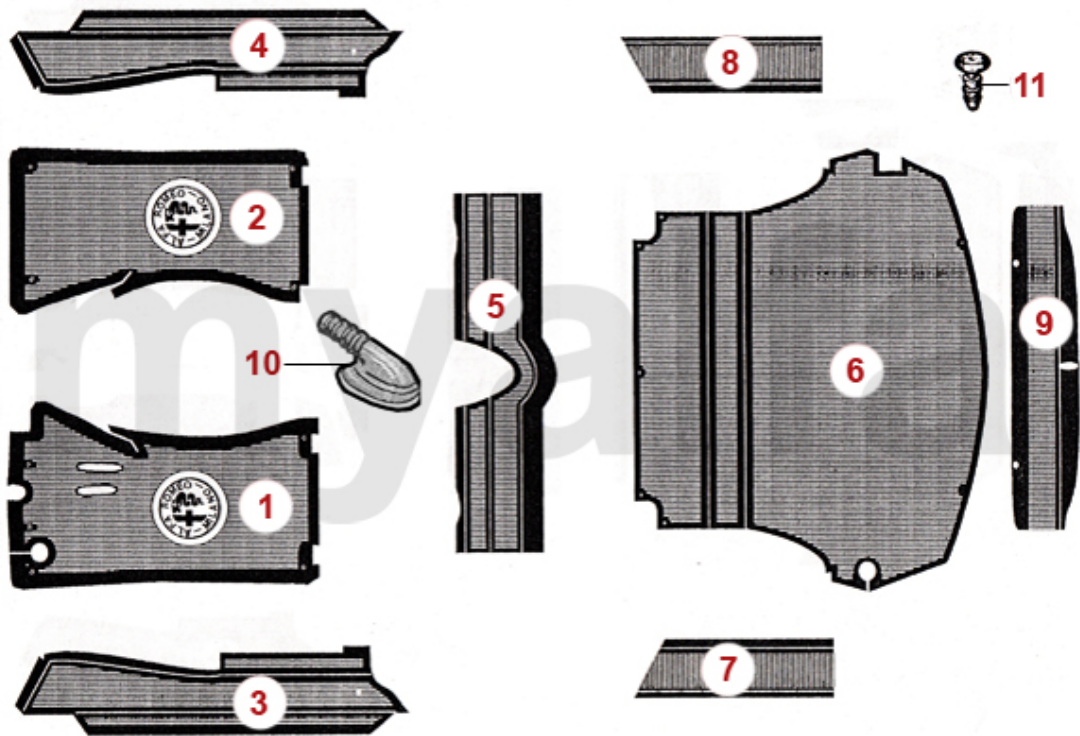

1	1791741	RUBBER FLOOR MAT SPIDER 1966-69 LEFT STANDING PEDALS	SEK1,280.25
2	1791792	RUBBER FLOOR MAT SPIDER 1966-80 RIGHT	SEK1,280.25
3	1791751	RUBBER MAT INNER SILL SPIDER 1966-80 LEFT	SEK1,282.61
4	1791752	RUBBER MAT INNER SILL SPIDER 1966-80 RIGHT	SEK1,282.61
5	1791760	RUBBER MAT BEHIND THE SEATS SPIDER 1966-69 REAR	SEK1,970.53
6	1791770	RUBBER MAT BOOT FLOOR PANEL SPIDER 1966-69	SEK2,681.76
7	1793291	RUBBER MAT TRUNK SPIDER 1966-69 LEFT	SEK466.34
8	1793292	RUBBER MAT TRUNK SPIDER 1966-69 RIGHT	SEK466.34
9	1791950	RUBBER MAT REAR PANEL SPIDER 1966-69	SEK1,457.43
10	1761650	RUBBER HANDBRAKE GAITER SPIDER 1966-79	SEK921.16
11	1793330	CLIP FOR TRUNK RUBBER MATS	SEK34.97