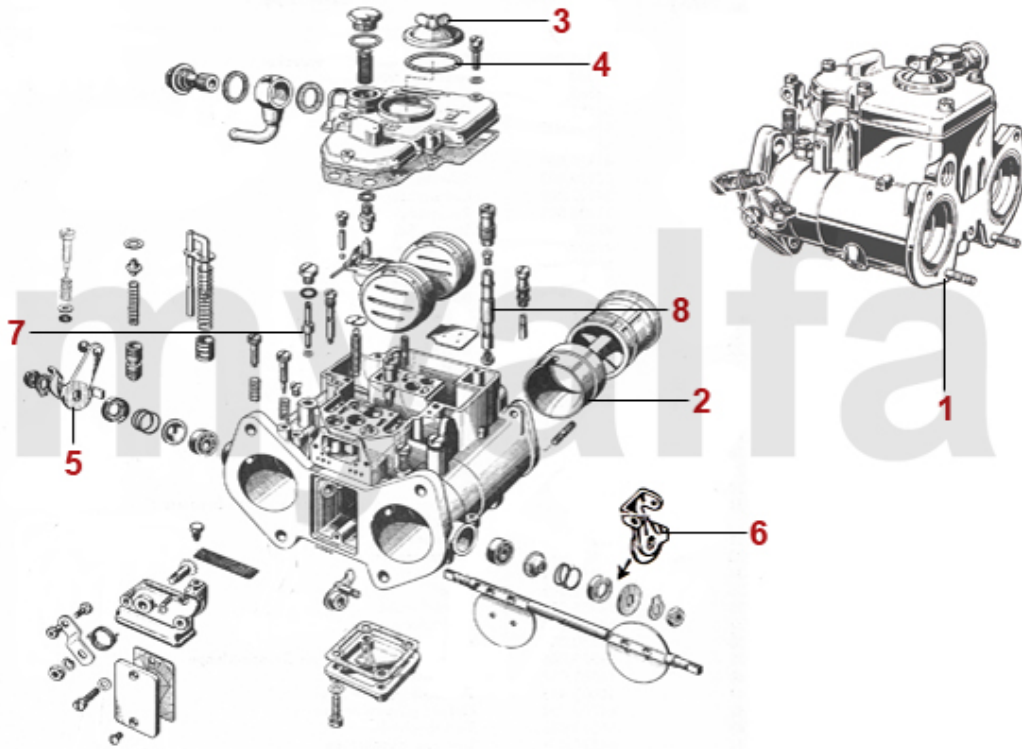

1	2511470	WEBER 45 DCOE 152	SEK8,733.06
1	2511440	WEBER 40 DCOE 151 (SET 2 pc.), 1300	SEK18,643.84
1	2511450	WEBER 40 DCOE 151 (SET 2 pc.), 1600	SEK18,643.84
1	2511460	WEBER 40 DCOE 151 (SET 2 pc.), 2000	SEK18,643.84
1	2511490	WEBER 40 DCOE 151 (SET 2 pc.), 1750/1800	SEK18,643.84
2	2524670	OUTER VENTURI 40DCOE 34mm	SEK535.16
3	2521770	JET COVER WEBER DCOE	SEK402.24
4	2333020	JET COVER GASKET WEBER DCOE	SEK40.79
5	2523040	CONNECTION ARM WEBER DCOE REAR	SEK644.77
6	2523030	CONNECTION ARM WEBER DCOE FRONT	SEK525.86
7	2523010	PUMP JET 35 WEBER DCOE 40	SEK174.27
8	2522990	EMULSION TUBE F 16 WEBER DCOE 40	SEK378.93
8	2523000	EMULSION TUBE F 9 WEBER DCOE 40	SEK378.93