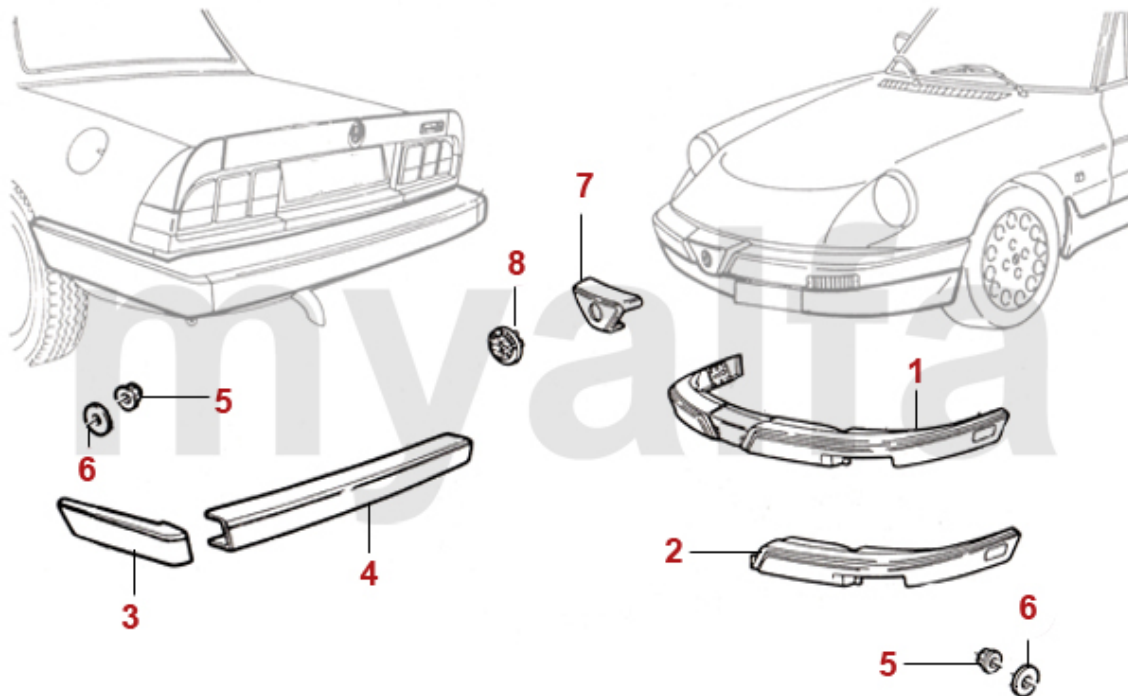

1	1311070	BUMPER SPIDER 1983-89 FRONT	On request
3	1371542	REAR WING BUMPER SPIDER 1983-89 REAR RIGHT	On request
3	1371541	REAR WING BUMPER SPIDER 1983-89 REAR LEFT	On request
4	1371540	REAR BUMPER SPIDER 1983-89	On request
5	1371220	NUT FOR BUMPER SUPPORT SPIDER 1983-93	SEK16.37
6	1371210	SPACER BUMPER SUPPORT SPIDER 1983-93	On request
7	1320900	CENTRE HEART SPIDER 1983-89	SEK2,087.08
8	1360330	BADGE 75 mm ALFA ROMEO	SEK430.82