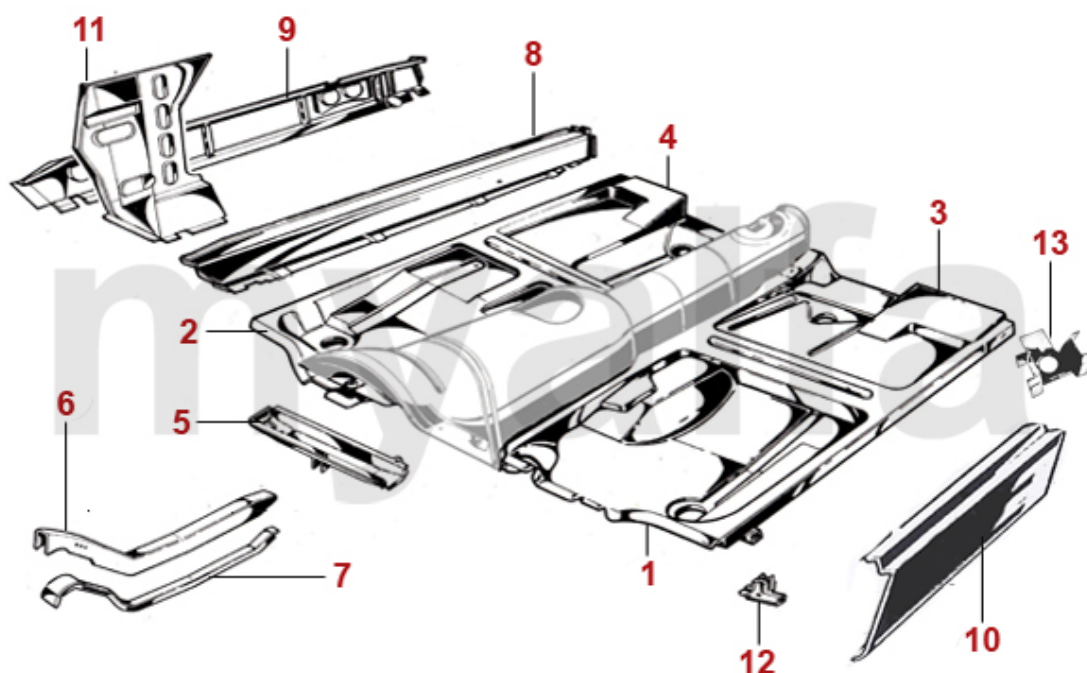

1	1162011	FLOOR PAN FRONT LEFT - 105/115 TOP MOUNTED PEDALBOX	SEK2,087.08
1	1160801	FLOOR PAN FULL LENGHT LEFT - 105/115 SPIDER 1970-93	SEK1,853.84
2	1162012	FLOOR PAN FRONT RIGHT - 105/115 LHD	SEK2,087.08
2	1160802	FLOOR PAN FULL LENGHT RIGHT - 105/115 SPIDER 1970-93	SEK1,853.84
3	1160841	FLOOR PAN REAR LEFT - 105/115 SPIDER 1970-93	SEK2,330.72
4	1160842	FLOOR PAN SPIDER 1970-93 REAR RIGHT	SEK2,330.72
5	1191591	CROSS MEMBER FLOOR PAN LEFT	SEK1,853.84
5	1191592	CROSS MEMBER FLOOR PAN RIGHT	SEK1,853.84
6	1160811	FRONT CHASSIS LEG LEFT FROM 1970 ON, HANGING PEDALS	SEK1,690.67
6	1160812	FRONT CHASSIS LEG RIGHT	SEK1,690.67
7	1160821	FRONT CHASSIS LEG INSERT 1970-93 LEFT	SEK1,298.84
7	1160822	FRONT CHASSIS LEG INSERT RIGHT	SEK1,298.84
8	1160761	INNER SILL SPIDER LEFT	SEK2,903.21
8	1160762	INNER SILL SPIDER RIGHT	SEK2,903.21
9	1160731	MIDDLE SILL SPIDER LEFT	SEK2,320.32
9	1160732	MIDDLE SILL SPIDER RIGHT	SEK2,320.32
10	1160701	OUTER SILL SPIDER LEFT	SEK717.06
10	1160702	OUTER SILL SPIDER RIGHT	SEK717.06
11	1190742	INNER A-PILLAR SPIDER INNER RIGHT	SEK1,154.26
11	1190741	INNER A-PILLAR SPIDER INNER LEFT	SEK1,154.26
12	1161310	JACKING POINT SPIDER 1986-93 FRONT	SEK291.51
13	1160791	JACKING POINT SPIDER 1987-93 REAR LEFT	SEK577.20
13	1160792	JACKING POINT SPIDER 1987-93 REAR RIGHT	SEK577.20