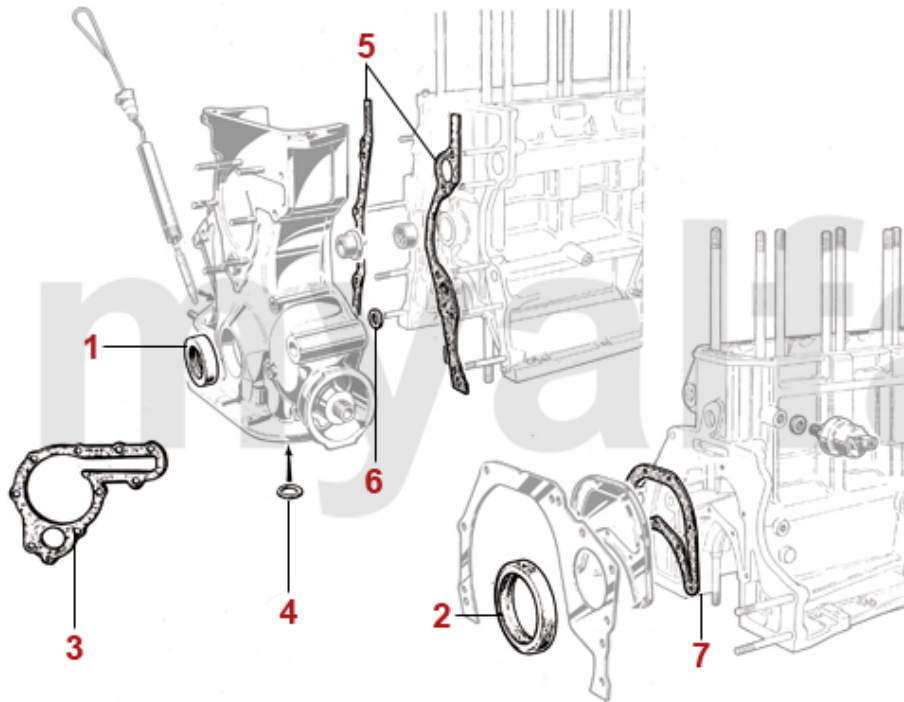

1	2330220	OIL SEAL CRANK SHAFT FRONT 35/50/10	SEK110.72
1	2330360	OIL SEAL CRANK SHAFT FRONT 35/50/10, ORIGINAL QUALITY	SEK208.13
2	2330600	OIL SEAL CRANK SHAFT REAR 84/105/12 SPIDER IE 1990-93 ORIGINAL QUALITY	SEK406.95
2	2330230	OIL SEAL CRANK SHAFT REAR 82/105/12 750/101/105/115/116 UP TO 1989, OEM QUALITY	SEK383.64
3	2330470	WATERPUMP GASKET - 105, 115, 101 1600 - FOR MECHNICAL REV-COUNTER	SEK66.46
4	2330730	O-RING OIL PUMP	SEK19.29
5	2331330	TIMING COVER GASKET SET (5pc)	SEK185.37
6	2330760	O-RING TIMING COVER 101/105/115/116	SEK57.17
7	2330610	REAR COVER PLATE GASKET	SEK48.98