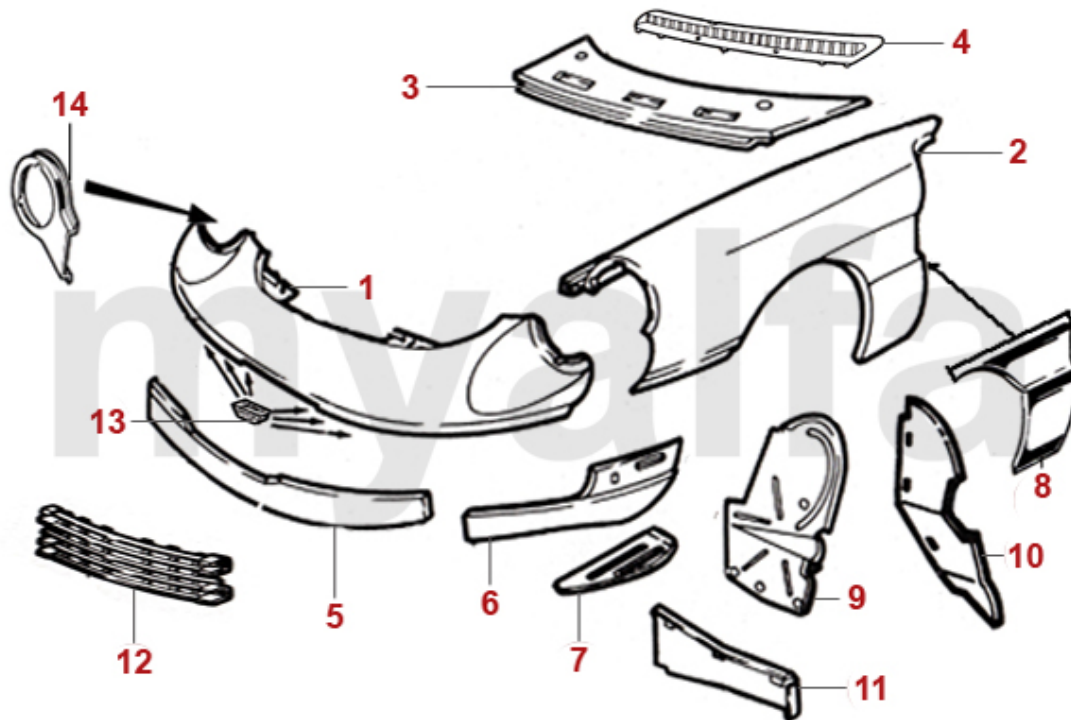

1	1111210	UPPER FRONT PANEL SPIDER 1983-89	SEK2,786.66
2	1121201	FRONT WING SPIDER 1983-93 LEFT	SEK6,061.85
2	1121202	FRONT WING SPIDER 1983-93 RIGHT	SEK6,061.85
3	1190530	SCUTTLE PANEL SPIDER 1981-93 FRONT	SEK2,553.42
5	1111220	FRONT VALANCE SPIDER 1983-89 MIDDLE	SEK979.44
6	1111231	FRONT VALANCE SPIDER 1983-89 LEFT	SEK903.68
6	1111232	FRONT VALANCE SPIDER 1983-89 RIGHT	SEK903.68
7	1191571	LOWER FRONT SIDE PANEL SPIDER 1983-93 LEFT	SEK320.65
7	1191572	LOWER FRONT SIDE PANEL SPIDER 1983-93 RIGHT	SEK293.73
8	1201161	REPAIR PANEL FRONT WING SPIDER REAR LEFT	SEK873.29
8	1201162	REPAIR PANEL FRONT WING SPIDER REAR RIGHT	SEK873.29
9	1191172	SPLASH PANEL SPIDER 1983-89 FRONT RIGHT	SEK1,270.95
9	1191171	SPLASH PANEL SPIDER 1983-89 FRONT LEFT	SEK1,270.95
10	1192901	SPLASH PANEL SPIDER 1966-89 ALUMINIUM REAR LEFT	SEK640.75
10	1192902	SPLASH PANEL SPIDER 1966-89 ALUMINIUM REAR RIGHT	SEK640.75
11	1192131	PANEL SPIDER 1983-93 LEFT	SEK693.75
11	1192132	PANEL SPIDER 1983-93 RIGHT	SEK693.75
12	1191900	SCUTTLE GRID PLASTIC SPIDER 1983-93	On request
13	1371260	SPACER (3 PCS) FRONT PANEL / BUMPER SPIDER 1983-93	SEK103.79
14	1110391	HEADLIGHT SUPPORT PANEL SPIDER LEFT	SEK1,037.71
14	1110392	HEADLIGHT SUPPORT PANEL SPIDER RIGHT	SEK1,037.71