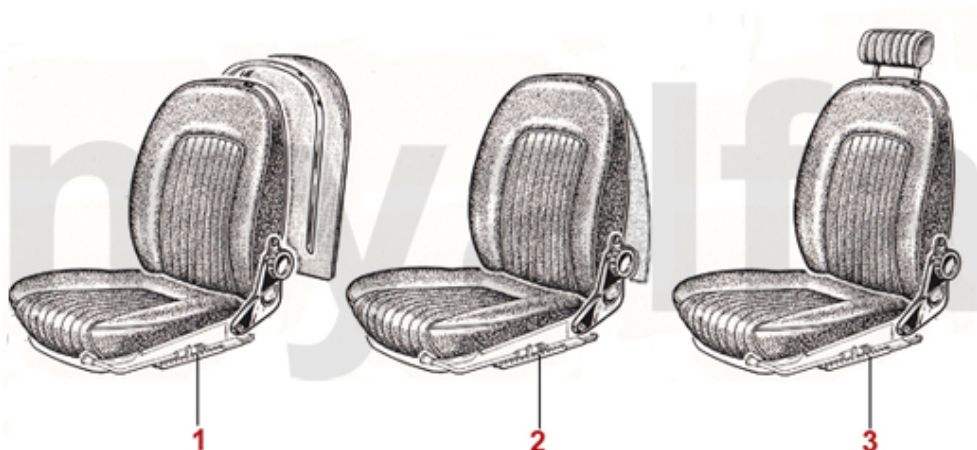

1	1703150	SEAT COVER SPIDER 1966-69 VINYL SKAI BORDEAUX, 2 PIECE BACK REST COVER	SEK2,786.66
1	1703140	SEAT COVER SPIDER 1966-69 VINYL SKAI BLACK, 2 PIECE BACK REST COVER	SEK2,786.66
1	1700210	SEAT COVER SPIDER 1966-69, VINYL SKAI BEIGE 565, BACK REST COVER IN 2 PARTS	SEK1,982.18
2	1703160	SEAT COVER SPIDER 1966-69, VINYL SKAI BORDEAUX 563, 1 PIECE BACK REST COVER	SEK2,786.66
2	1702020	SEAT COVER SPIDER 1966-69 VINYL SKAI BLACK WITH ONE PIECE BACKREST	SEK2,798.31
2	1700200	SEAT COVER Bj.1966-69, VINYL SKAI BEIGE 565, ONE PART	SEK1,982.18
2	1704050	SET SEAT COVERS SPIDER 1966-69VINYL SKAI VIVO ROSSO, 1 PIECEBACK REST COVER	SEK4,570.56
3	1703170	SEAT COVER SPIDER 1969-77, VINYL SKAI BORDEAUX 563	SEK2,786.66
3	1700690	SEAT COVER SPIDER 1969-77, VINYL SKAI BLACK	SEK2,506.80
3	1700690L	SEAT COVER SPIDER 1969-77 LEATHER BLACK	SEK9,269.47
4	1700690U	SEAT BASE COVER SPIDER 1966-77 VINYL SKAI BLACK	SEK1,690.67