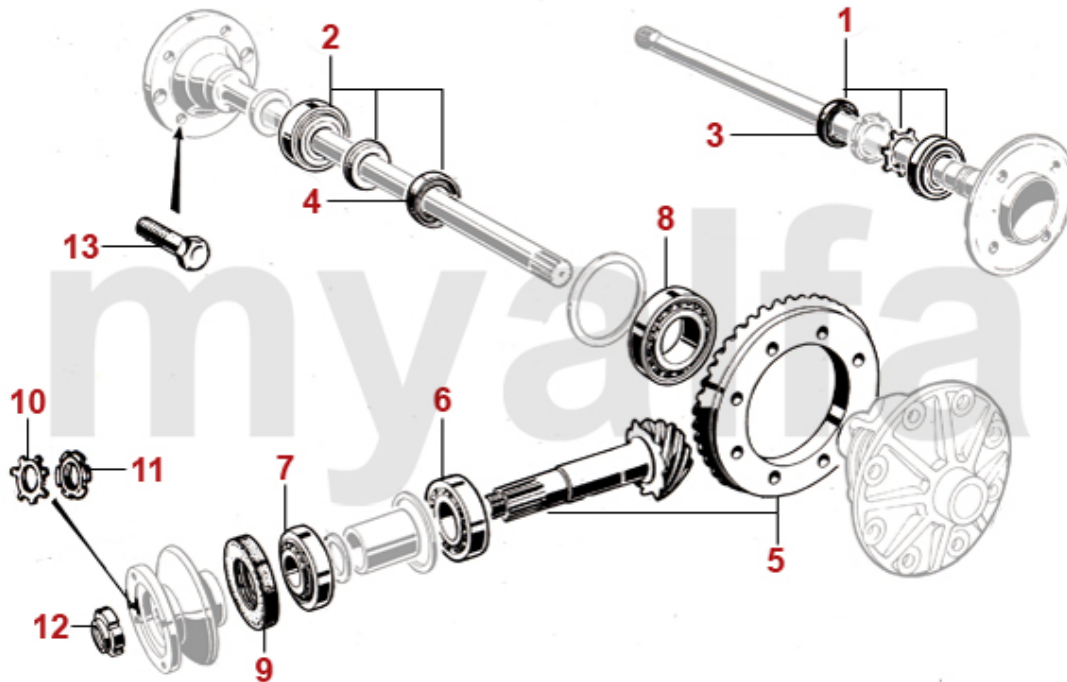

1	5441550	WHEEL BEARING KIT REAR 1964-72WITH TAB WASHER	SEK809.19
2	5441560	WHEEL BEARING KIT REAR 1972-93 WITH SHRINK RING	SEK738.01
2	5441571	WHEEL BEARING REAR - 1900 / 101 1600 /105/115 RACING	SEK1,219.61
3	2330270	OIL SEAL WHEEL BEARING REAR 750/101, 105 1300-1750 1962-72 52/30/10	SEK170.25
4	2330280	OIL SEAL WHEEL BEARING REAR 1300-2000 1972-93 52/34/10	SEK110.72
5	4521850	Teller/Kegelrad 10/43	On request
6	4531070	REAR ROLLER BEARING FOR PINION - 105 1300-1750, 101 1600	SEK1,154.26
6	4530900	REAR PINION BEARING 2000	SEK977.08
7	4531420	FRONT ROLLER BEARING FOR PINION - 105 1300-1750, 101 1600	SEK690.28
7	4530890	FRONT PINION BEARING 2000	SEK687.92
8	4530960	DIFFERENTIAL CASE BEARING, 105 1300-1750, 101 1600	SEK1,387.50
8	4530510	DIFFERENTIAL CASE BEARING 2000	SEK515.32
9	2330530	OIL SEAL DIFFERENTIAL CASE FRONT - 105 1300-1600, 750/101	SEK150.96
9	2330260	OIL SEAL DIFFERENTIAL 2000 74.5/45/12	SEK208.13
9	2331560	OIL SEAL DIFFERENTIAL 1750 72/40/10	SEK150.96
10	4541720	TAB WASHER PINION NUT - 105 1300-1750 , 750/101	SEK57.17
11	4541810	PINION NUT - 105 1300-1750, 750/101	SEK250.58
12	4541820	PINION NUT 2000 2000	SEK250.58
13	5740862	WHEEL STUD RIGHT HAND THREAD 105 REAR UP TO 1972, 750/101/102/106 REAR AND FRONT	SEK170.25
13	5740850	REAR WHEEL BOLT RIGHT HAND THREAD FROM YEAR 1972 105/115	SEK74.65