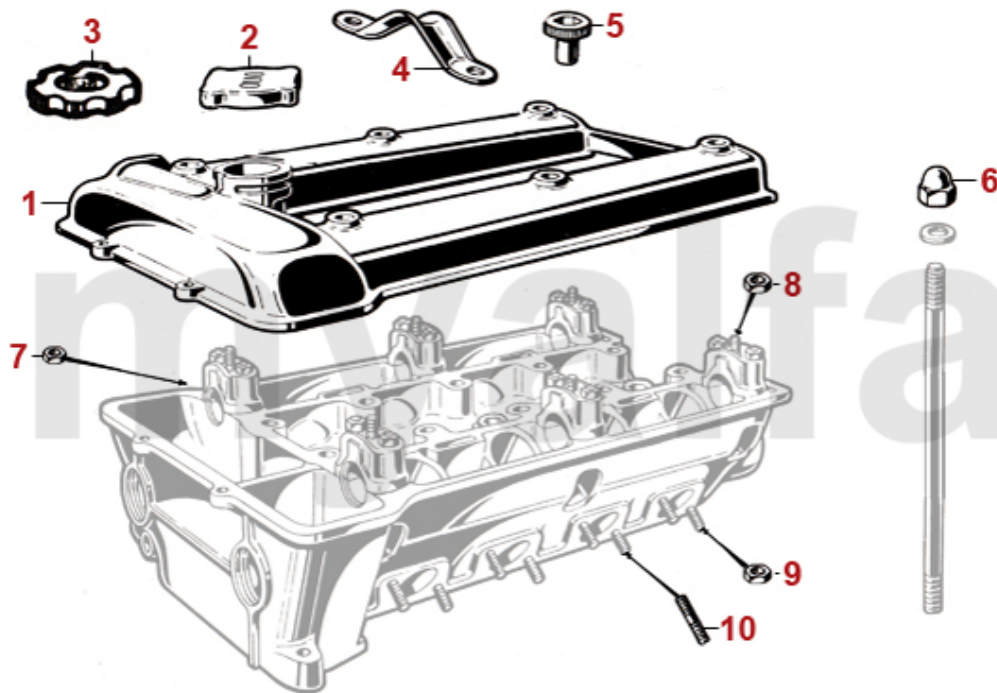

1	2122070	CAM COVER BLACK EPOXY COATED EXCHANGE	On request
2	2280570	OIL FILLER CAP Metall	SEK156.23
2	2281410	OIL FILLER CAP METAL CHROMED	SEK285.69
3	2281440	OIL FILLER CAP PLASTIC (NOT SUBSTITUTABLE BY METAL VERSION) BAJONETT	SEK757.85
4	2281890	CYLINDER HEAD EXTRACTOR BRACKET 101/105/75	SEK173.72
5	2281150	CAM COVER SCREW 1959-70 HEXAGON SOCKET 14 mm	SEK150.41
5	2281520	CAM COVER SCREW HEXAGON SOCKET 6 mm	SEK69.93
5	2284760	CAM COVER SCREW WRENCH SIZE 17	SEK75.76
6	2282450	NUT CYLINDER HEAD (SET) WRENCH SIZE 17 mm	SEK158.59
6	2282460	NUT CYLINDER HEAD CHROMED WRENCH SIZE 19 mm	SEK150.41
6	2282480	NUT CYLINDER HEAD CHROMED WRENCH SIZE 17 mm	SEK150.41
7	2281270	STEEL NUT INTAKE MANIFOLD M 8 x 1 WRENCH SIZE 12 mm	SEK10.55
8	2282620	STEEL NUT M8x1 WRENCH SIZE 13mm	SEK10.55
9	2282610	COPPER NUT M 8 x 1 WRENCH SIZE 12mm EXHAUST MANIFOLD	SEK11.10
9	2281280	BRASS NUT EXHAUST MANIFOLD M 8 x 1 WRENCH SIZE 13 mm	SEK26.78
10	2280930	STUD CYLINDER HEAD / EXHAUST MANIFOLD	SEK26.78