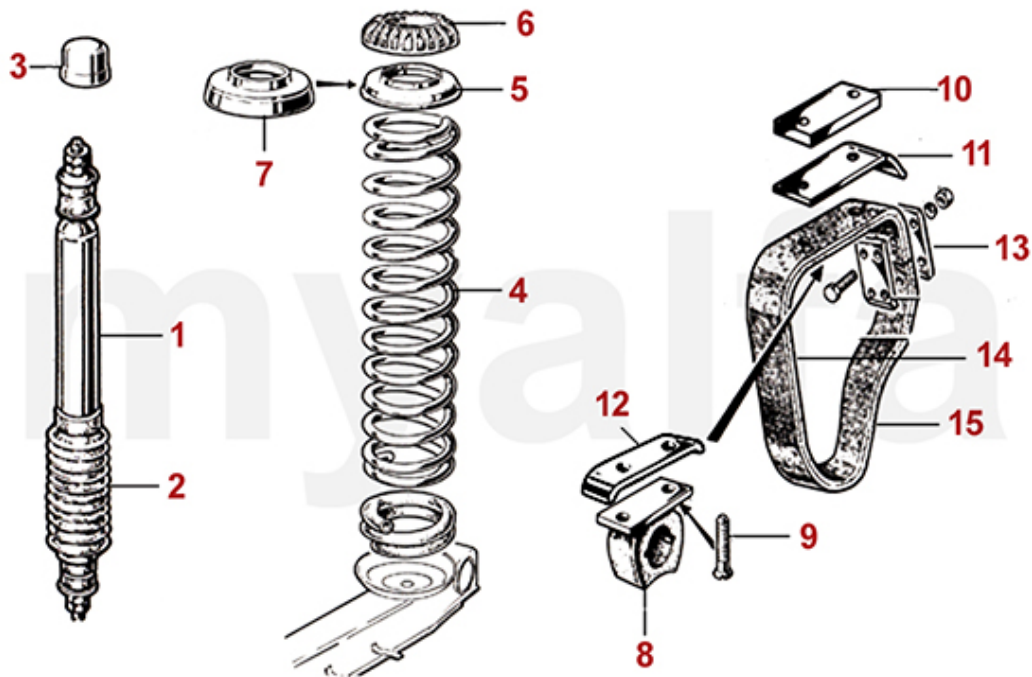

1	5120060	SHOCK ABSORBER REAR BILSTEIN GAS PRESSURE	SEK1,737.29
1	5121500	SHOCK ABSORBER REAR KONI YELLOW ADJUSTABLE	SEK1,514.60
1	5120040	SHOCK ABSORBER REAR KONI RED ADJUSTABLE	SEK1,502.94
1	5110020	SHOCK ABSORBER REAR	SEK815.02
2	5190050	DUST CAPS FOR SHOCK ABSORBERS (SET FOR ONE CAR) 105/115	SEK1,154.26
3	5191700	SET UPPER CAP REAR SHOCK ABSORBER (2 pc)	SEK599.26
3	5140490	SPRING GT BERTONE / SPIDER 1968-89 REAR HEAVY DUTY	SEK810.30
4	5140500	SPRING GIULIA, SPIDER 1988-93 REAR	SEK986.37
5	5180470	UPPER METAL SEAT REAR SPRING	SEK138.75
6	5180140	UPPER RUBBER SEAT REAR SPRING	SEK115.44
7	5181030	SPACER REAR SPRING 11mm	SEK760.21
7	5181040	SPACER REAR SPRING 16mm	SEK760.21
7	5181050	SPACER REAR SPRING 21mm	SEK921.16
8	5190270	UPPER BUMP STOP REAR AXLE VERSION FOR 31mm REBOUND STRAP	SEK173.72
9	5190590	SCREW REAR UPPER BUMP STOP	SEK28.03
10	5190870	Bump Stop Spacer	SEK476.88
11	5190030	REBOUND STRAP GUIDE PANEL UNDER UPPER STOP REAR AXLE ONE BENDED END	SEK143.47
12	5190540	REBOUND STRAP GUIDE PANEL UNDER UPPER BUMP STOP REAR AXLE TWO BENDED ENDS	SEK150.41
13	5190530	FITTING KIT FOR ONE REBOUND STRAP 31 mm	SEK150.41
14	4540362	INNER REBOUND STRAP REAR 31 mm	SEK145.69
14	4541050	REAR REBOUND STRAP SET (4PC) ORIGINAL MATERIAL	SEK1,037.71
15	4540361	OUTER REBOUND STRAP REAR 31 mm	SEK145.69