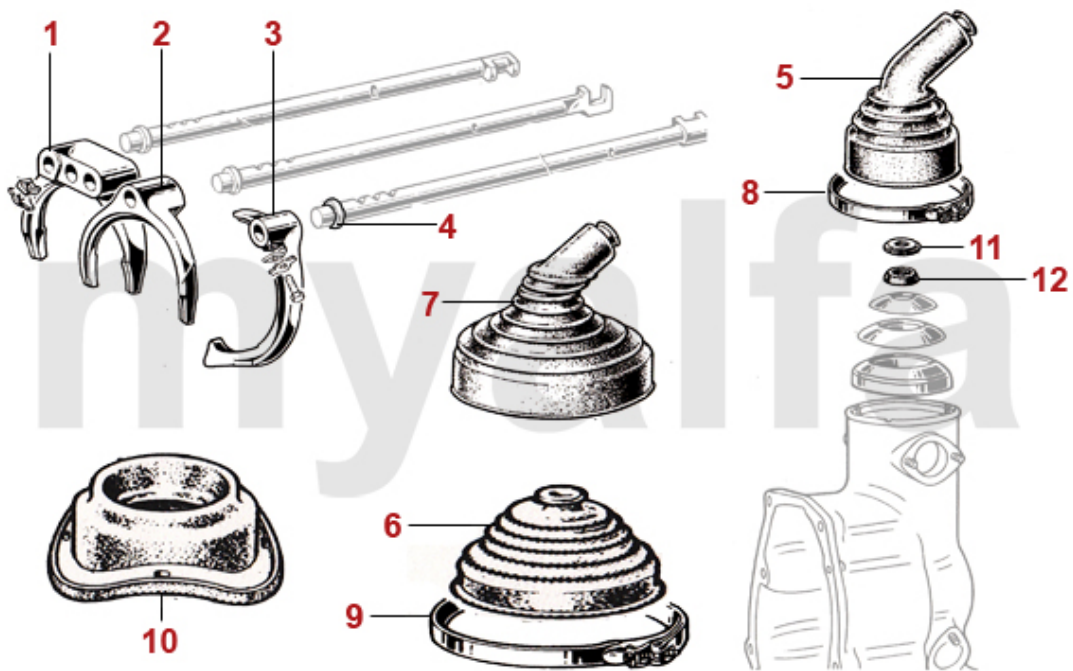

1	4130140	SHIFT FORK 1./2. GEAR, 1300-2000 ccm, 101/105/115	On request
2	4130150	SHIFT FORK 3./4. GEAR, 1300-2000 ccm, 101/105/115	SEK2,320.32
3	4130160	SHIFT FORK 5./ REVERSE GEAR	SEK875.65
4	23335018	O-RING FOR TRANSMISSION WITH OPEN BELL HOUSING	SEK34.41
5	4130040	GEARBOX RUBBER GAITER SMALL	SEK150.41
6	4130050	GEARBOX RUBBER GAITER BIG	SEK208.13
7	4130360	GEARBOX RUBBER GAITER COMBINATION	SEK371.99
8	4130620	CLAMP GEARBOX RUBBER GAITER SMALL	SEK46.62
9	4130630	CLAMP GEARBOX RUBBER GAITER BIG	SEK50.09
10	4130530	GEAR GAITER BASE TRANSMISSION TUNNEL	SEK355.62
11	4130380	GEAR LEVER METAL PLATE	SEK29.14
12	4130120	GEAR LEVER RUBBER SEAL	SEK34.97