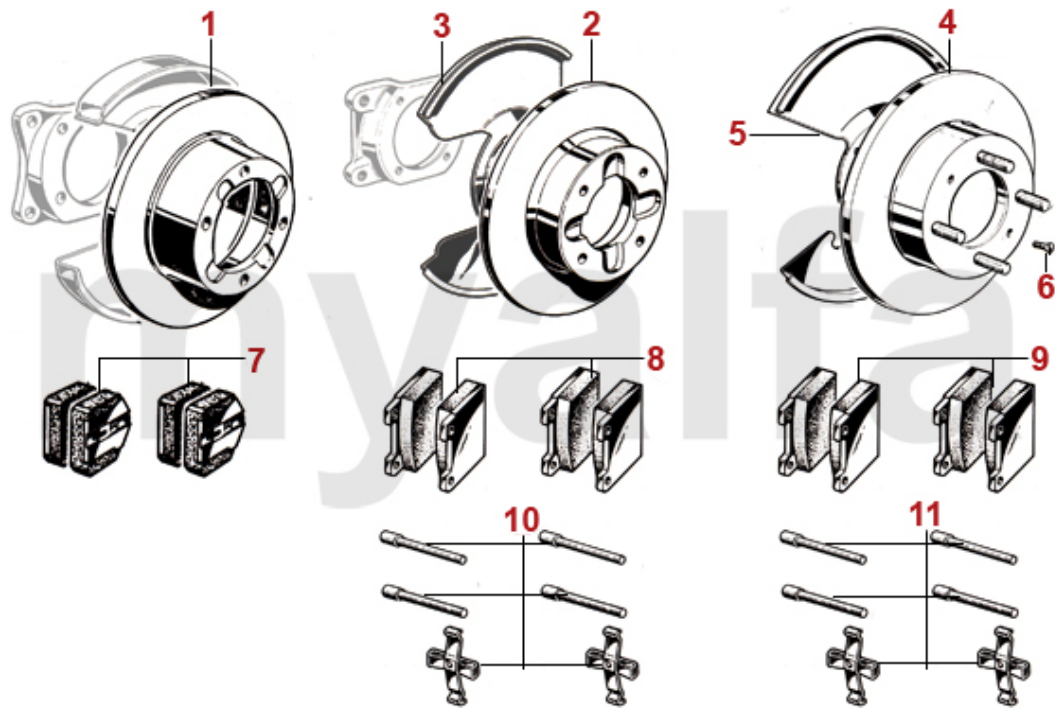

1	6101020	BRAKE DISC 1300/1600 1963-66 FRONT, DUNLOP , DIAMETER 285 mm	SEK2,097.62
2	6100050	BRAKE DISC 1300/1600 1966-67 FRONT, ATE, 1st SERIES	SEK2,320.32
3	6630481	BACKING PLATE FRONT DISK 1300-1600 LEFT	SEK577.20
3	6630482	BACKING PLATE FRONT DISK 1300-1600 RIGHT	SEK577.20
4	6100010	BRAKE DISC 1300/1600 1967-85 FRONT, DIAMETER 267 mm	SEK658.79
4	6100020	BRAKE DISC 1750/2000, 1600 1986-93 FRONT, DIAMETER 272mm	SEK944.47
4	6100060	FRONT BRAKE DISC ORIGINAL EQUIPMENT QUALITY (BREMBO) 1300/1600 1967-85, DIAMETER 267mm	On request
4	6100070	FRONT BRAKE DISC ORIGINAL EQUIPMENT QUALITY (BREMBO) 1750/2000, 1600 1986-93, DIAMETER 272mm	SEK1,037.71
5	6630491	BACKING PLATE FRONT BRAKE DISK1750-2000 LEFT	SEK577.20
5	6630492	BACKING PLATE FRONT BRAKE DISK 1750-2000 RIGHT	SEK577.20
6	6500560	CENTERING SCREW FOR BRAKE DISC/DRUM FRONT AND REAR	SEK22.20
7	6300910	BRAKE PADS 1300/1600 FRONT, DUNLOP	SEK1,142.61
8	630004F	BRAKE PADS 1300/1600 1964-85 FRONT, OEM QUALITY	SEK453.57
8	6300040	BRAKE PADS 1300/1600 1966-85 FRONT	SEK285.69
9	630005F	BRAKE PADS 1750/2000, 1600 1986-93 FRONT, OEM QUALITY	SEK460.51
9	6300050	BRAKE PADS 1750/2000, 1600 1986-93 FRONT	SEK348.68
10	6500070	RETAINING PIN SET BRAKE PADS 1300-1600 1966-85 FRONT	SEK110.72
11	6500080	RETAINING PIN SET BRAKE PADS 1750-2000, 1600 1986-93 FRONT	SEK115.44
12	6500060	RETAINING PIN SET BRALE PADS DUNLOP FRONT	SEK227.41