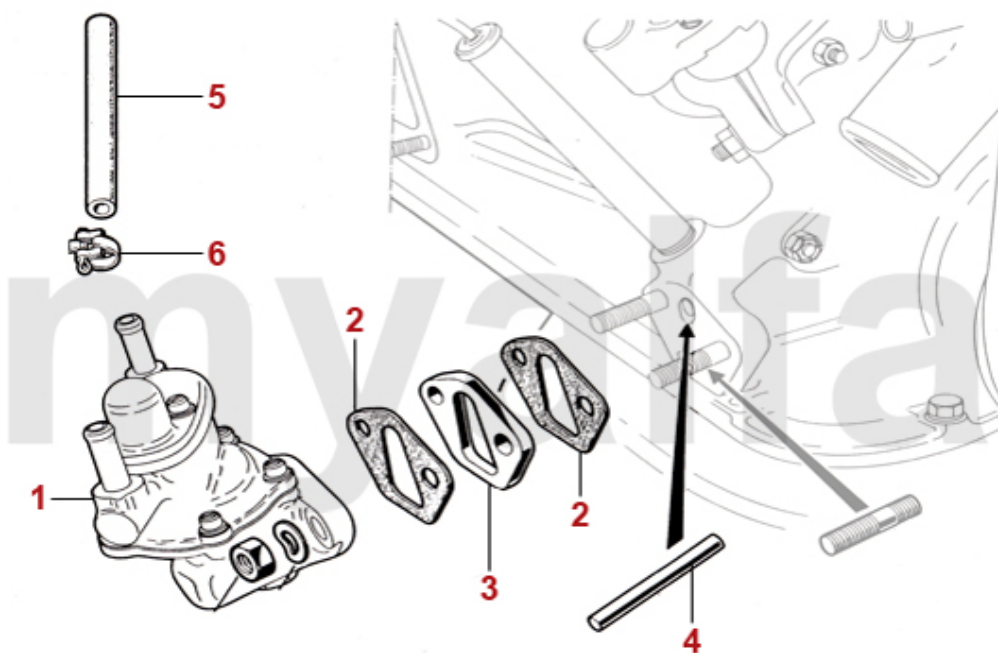

1	2530100	FUEL PUMP CARBURETTOR MODELS	SEK570.12
2	2330480	FUEL PUMP GASKET	SEK28.03
3	2330490	PLASTIC SPACER FUEL PUMP	SEK57.17
4	2530300	FUEL PUMP ROD SERIES 2	On request
5	2571510	FUEL HOSE 8mm ,1m CUT PIECE	SEK87.41
5	2572150	FUEL HOSE 8mm ,STAINLESS STEEL 1m CUT PIECE	SEK92.13
6	2570310	FUEL HOSE CLAMP	SEK16.37