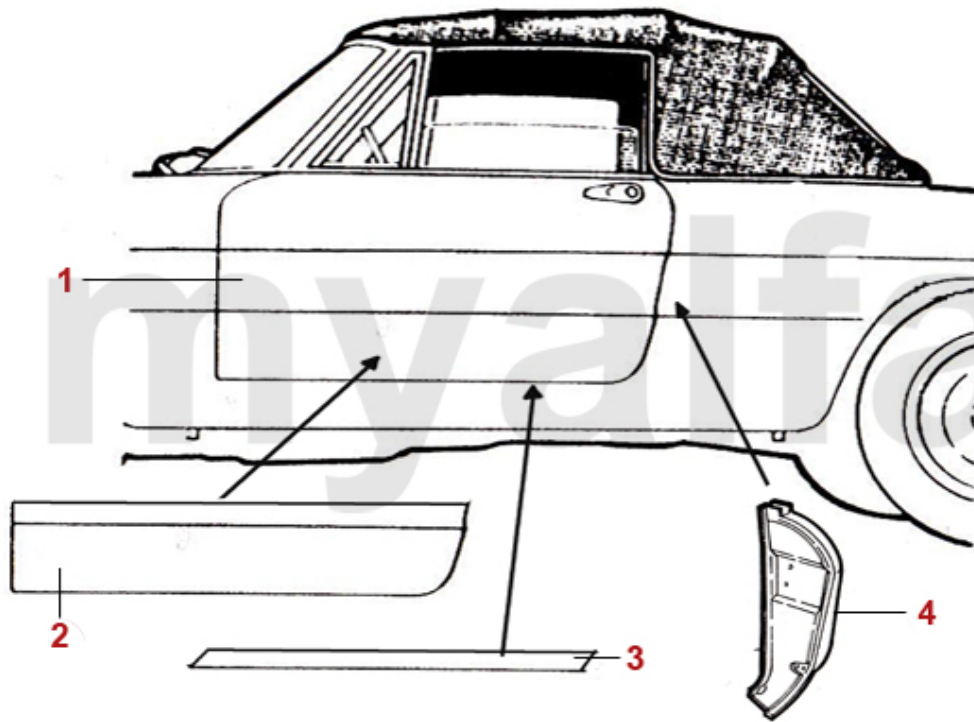

1	1131081	DOOR SPIDER 1970-79, 1750/2000 / 1979-93, 1600 LEFT	SEK8,160.58
1	1131082	DOOR SPIDER 1970-93, 1750-2000 / 1979-93,1600 RIGHT	SEK8,160.58
1	1132961	DOOR SKIN SPIDER 1970-93 LEFT, LATE DOOR HANDLE	SEK3,136.44
1	1132962	DOOR SKIN SPIDER 1970-93 RIGHT, LATE DOOR HANDLE	SEK3,136.44
2	1201801	REPAIR PANEL BOTTOM DOOR SKIN SPIDER LEFT	SEK1,037.71
2	1201802	REPAIR PANEL BOTTOM DOOR SKIN SPIDER RIGHT	SEK1,037.71
3	1201101	REPAIR PANEL DOOR BOTTOM SPIDER LEFT	On request
3	1201102	REPAIR PANEL DOOR BOTTOM SPIDER RIGHT	On request
4	1151131	B-PILLAR SPIDER LEFT	On request
4	1151132	B-PILLAR SPIDER RIGHT	On request