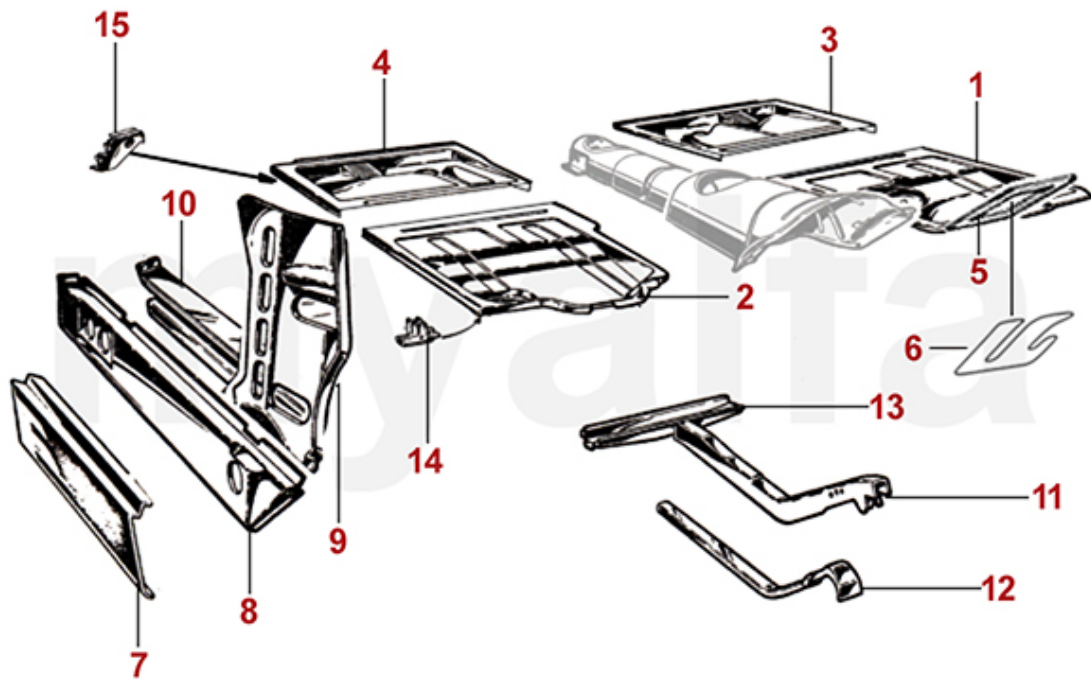

1	1162291	FLOOR PAN FRONT LEFT - 105 FLOOR MOUNTED PEDALBOX	SEK2,203.63
2	1162012	FLOOR PAN FRONT RIGHT - 105/115 LHD	SEK2,087.08
3	1162421	FLOOR PAN REAR LEFT - 105 SPIDER 1966-69	SEK2,670.11
4	1162422	FLOOR PAN REAR RIGHT - 105 SPIDER 1966-69	SEK2,670.11
5	1162280	PEDALBOX FRAME STANDING PEDALS	SEK699.58
6	1193060	PEDAL COVER STANDING PEDALS DUETTO SPIDER 1966-69	SEK921.16
7	1160701	OUTER SILL SPIDER LEFT	SEK717.06
7	1160702	OUTER SILL SPIDER RIGHT	SEK717.06
8	1160731	MIDDLE SILL SPIDER LEFT	SEK2,320.32
8	1160732	MIDDLE SILL SPIDER RIGHT	SEK2,320.32
9	1190742	INNER A-PILLAR SPIDER INNER RIGHT	SEK1,154.26
9	1190741	INNER A-PILLAR SPIDER INNER LEFT	SEK1,154.26
10	1160761	INNER SILL SPIDER LEFT	SEK2,903.21
10	1160762	INNER SILL SPIDER RIGHT	SEK2,903.21
11	1160812	FRONT CHASSIS LEG RIGHT	SEK1,690.67
11	1160741	FRONT CHASSIS LEG LEFT 1962-68, STANDING PEDALS MECHANICAL CLUTCH	SEK1,970.53
11	1160751	FRONT CHASSIS LEG LEFT 1968-70, STANDING PEDALS HYDRAULIC CLUTCH	SEK2,087.08
12	1160822	FRONT CHASSIS LEG INSERT RIGHT	SEK1,298.84
12	1160021	FRONT CHASSIS LEG INSERT 1962-70 LEFT	SEK1,298.84
13	1191591	CROSS MEMBER FLOOR PAN LEFT	SEK1,853.84
13	1191592	CROSS MEMBER FLOOR PAN RIGHT	SEK1,853.84
14	1160770	JACKING POINT FRONT	SEK348.68
15	1160780	JACKING POINT GIULIA / SPIDER 1966-86 REAR	SEK523.50