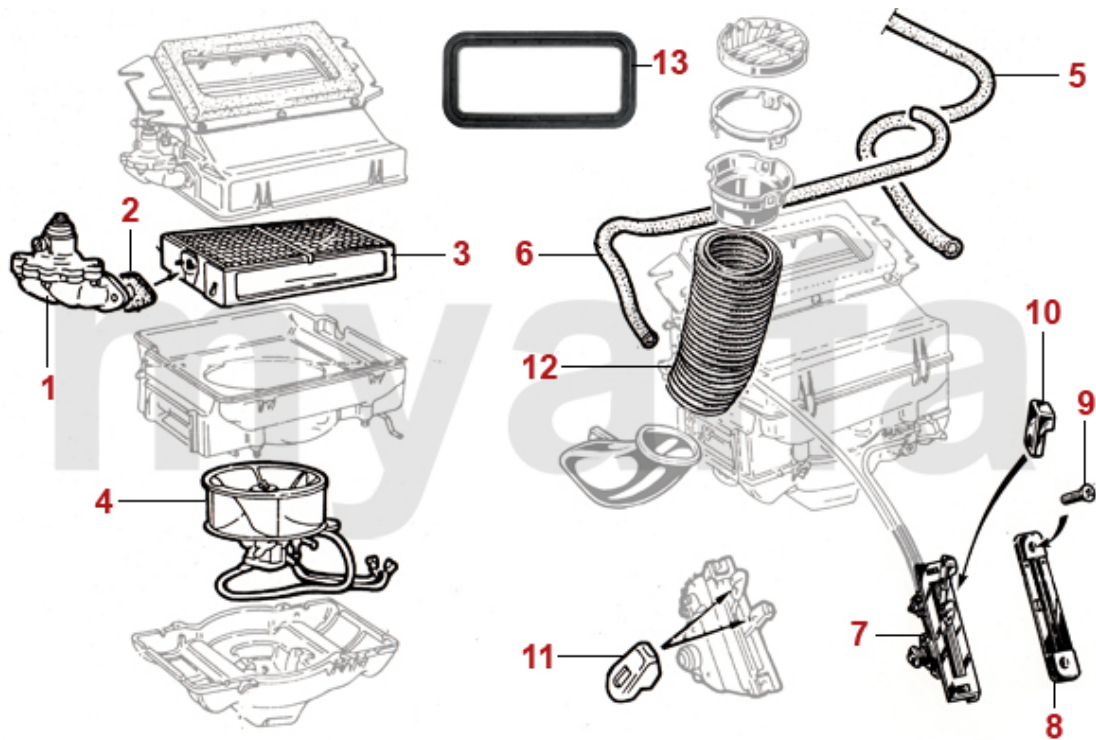

1	7400050	HEATER VALVE SERIES 2 PLASTIC ATTACHED TO THE HEATER CORE	SEK581.78
2	7400350	HEATER VALVE GASKET SERIES 2	SEK44.26
3	7200290	HEATER CORE SERIES 2	SEK1,864.38
4	7300950	HEATER MOTOR SPIDER 1970-93	SEK1,504.05
5	2660230	HEATER HOSE HEATER / WATER PUMP	SEK138.75
6	2660220	HEATER HOSE HEATER HOSE / INTAKE MANIFOLD SERIES 2	SEK197.03
8	1731230	HEATER FASCIA PANEL CHROME GIULIA / GT BERTONE / SPIDER 1970-85 WITH CONSOLE	SEK309.00
8	1731770	HEATER FASCIA PANEL SPIDER 1970-85 PLASTIC BLACK	SEK460.51
9	1731750	SCREW (2 PCS) HEATER FASCIA PANEL	SEK33.86
10	1731270	HEATER CONTROL END KNOB 1969-85 BLACK PLASTIC	SEK52.45
10	1731620	HEATER CONTROL END KNOB 1969-85 CHROMED	SEK110.72
11	1732600	HEATER CONTROL END KNOB 1986-93	SEK138.75
12	7800760	DASH TOP VENT HOSE SPIDER 20 cm	SEK378.93
13	7800730	RUBBER SEAL FOR HEATER BOX, GIULIA, GT BERTONE, SPIDER	SEK408.06