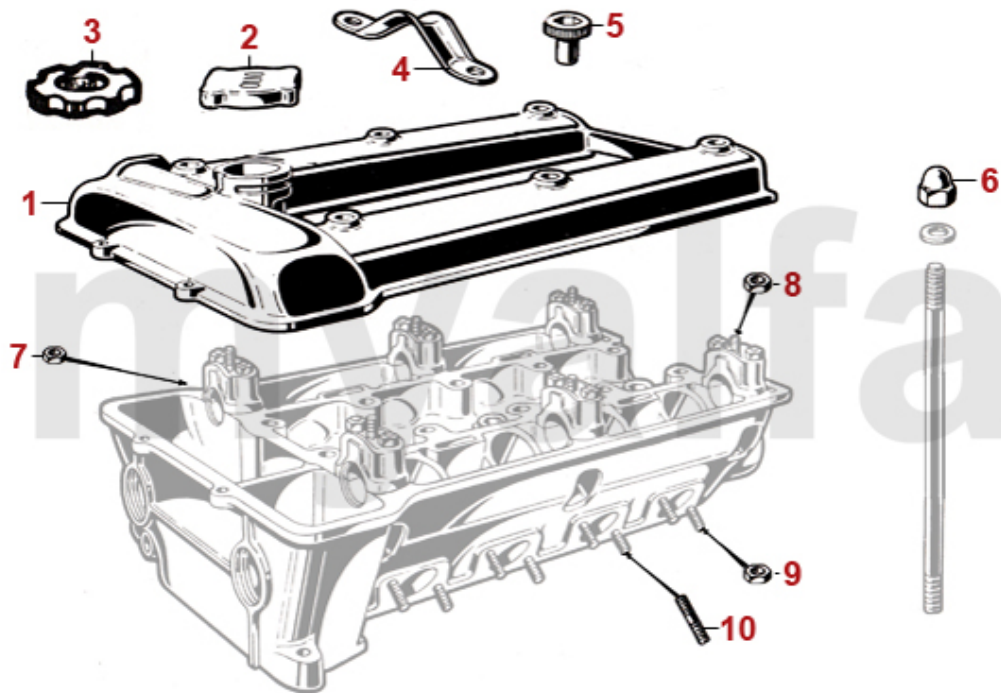

1	2122070	CAM COVER BLACK EPOXY COATED EXCHANGE	On request
2	2280570	OIL FILLER CAP Metall	SEK156.23
2	2281410	OIL FILLER CAP METAL CHROMED	SEK285.69
3	2281440	OIL FILLER CAP PLASTIC (NOT SUBSTITUTABLE BY METAL VERSION) BAJONETT	SEK757.85
4	2281890	CYLINDER HEAD EXTRACTOR BRACKET 101/105/75	SEK173.72
5	2281150	CAM COVER SCREW 1959-70 HEXAGON SOCKET 14 mm	SEK150.41
5	2281520	CAM COVER SCREW HEXAGON SOCKET 6 mm	SEK69.93
5	2284760	CAM COVER SCREW WRENCH SIZE 17	SEK75.76
6	2282450	NUT CYLINDER HEAD (SET) WRENCH SIZE 17 mm	SEK158.59
6	2282460	NUT CYLINDER HEAD CHROMED WRENCH SIZE 19 mm	SEK150.41
6	2282480	NUT CYLINDER HEAD CHROMED WRENCH SIZE 17 mm	SEK150.41
7	2281270	STEEL NUT INTAKE MANIFOLD M 8 x 1 WRENCH SIZE 12 mm	SEK10.55
8	2282620	STEEL NUT M8x1 WRENCH SIZE 13mm	SEK10.55
9	2282610	COPPER NUT M 8 x 1 WRENCH SIZE 12mm EXHAUST MANIFOLD	SEK11.10
9	2281280	BRASS NUT EXHAUST MANIFOLD M 8 x 1 WRENCH SIZE 13 mm	SEK26.78
10	2280930	STUD CYLINDER HEAD / EXHAUST MANIFOLD	SEK26.78