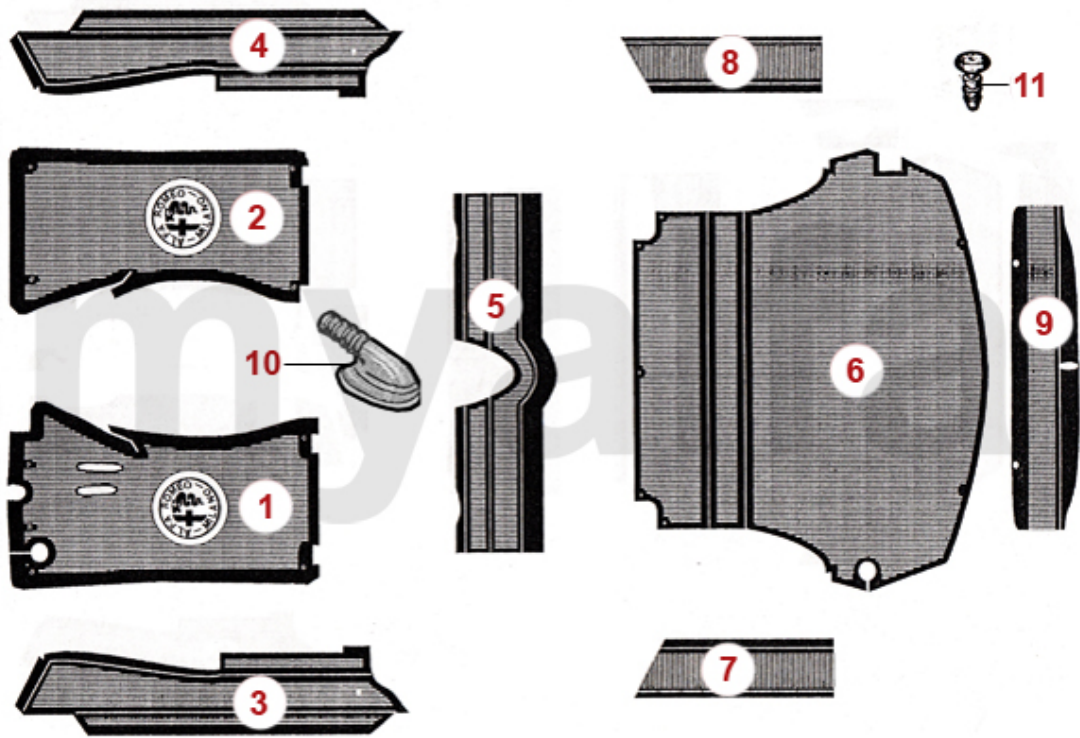

1	1791741	RUBBER FLOOR MAT SPIDER 1966-69 LEFT STANDING PEDALS	SEK1,280.25
2	1791792	RUBBER FLOOR MAT SPIDER 1966-80 RIGHT	SEK1,280.25
3	1791751	RUBBER MAT INNER SILL SPIDER 1966-80 LEFT	SEK1,282.61
4	1791752	RUBBER MAT INNER SILL SPIDER 1966-80 RIGHT	SEK1,282.61
5	1791760	RUBBER MAT BEHIND THE SEATS SPIDER 1966-69 REAR	SEK1,970.53
6	1791770	RUBBER MAT BOOT FLOOR PANEL SPIDER 1966-69	SEK2,681.76
7	1793291	RUBBER MAT TRUNK SPIDER 1966-69 LEFT	SEK466.34
8	1793292	RUBBER MAT TRUNK SPIDER 1966-69 RIGHT	SEK466.34
9	1791950	RUBBER MAT REAR PANEL SPIDER 1966-69	SEK1,457.43
10	1761650	RUBBER HANDBRAKE GAITER SPIDER 1966-79	SEK921.16
11	1793330	CLIP FOR TRUNK RUBBER MATS	SEK34.97