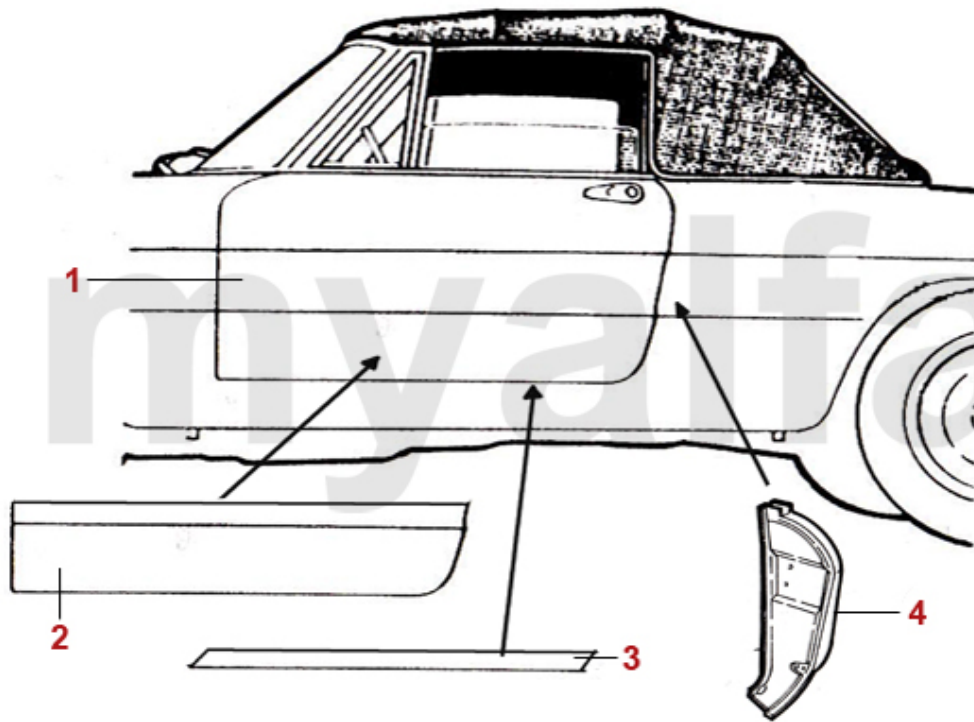

1	1132951	DOOR SKIN SPIDER 1966-78 LEFT, EARLY DOOR HANDLE	SEK3,836.02
1	1132952	DOOR SKIN SPIDER 1966-78 RIGHT, EARLY DOOR HANDLE	SEK3,836.02
1	1132801	DOOR SPIDER 1966-69 LEFT	SEK8,860.16
1	1132802	DOOR SPIDER 1966-69 RIGHT	SEK8,860.16
2	1201801	REPAIR PANEL BOTTOM DOOR SKIN SPIDER LEFT	SEK1,037.71
2	1201802	REPAIR PANEL BOTTOM DOOR SKIN SPIDER RIGHT	SEK1,037.71
3	1201101	REPAIR PANEL DOOR BOTTOM SPIDER LEFT	On request
3	1201102	REPAIR PANEL DOOR BOTTOM SPIDER RIGHT	On request
4	1151131	B-PILLAR SPIDER LEFT	On request
4	1151132	B-PILLAR SPIDER RIGHT	On request