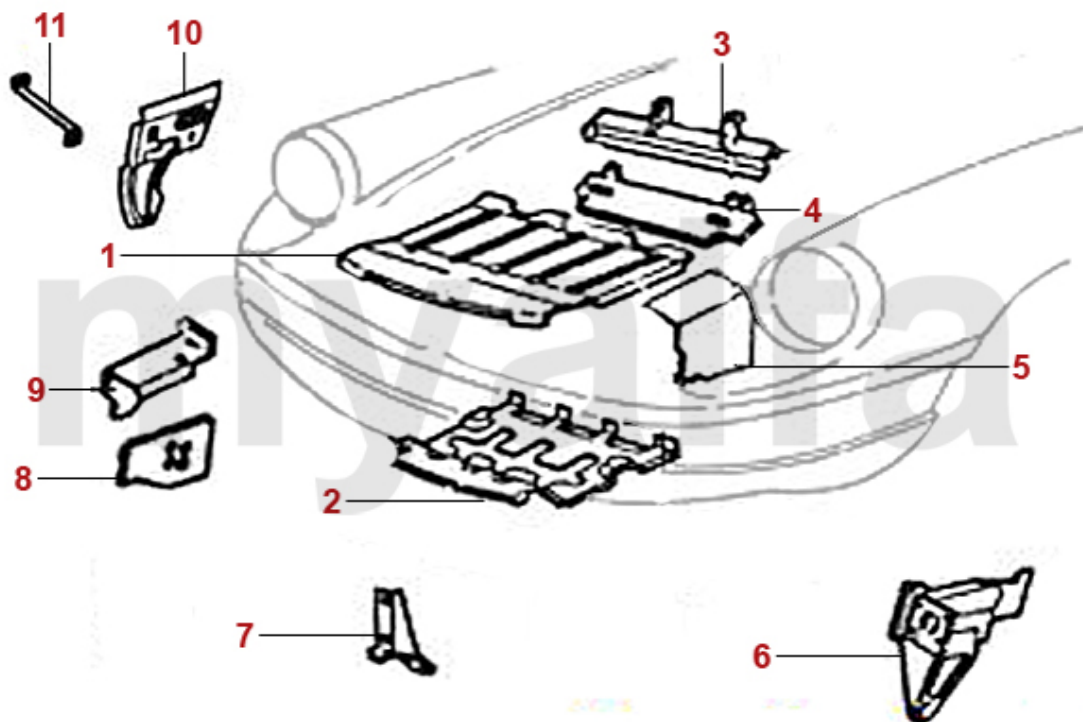

1	1191870	UPPER DEFLECTOR PANEL SPIDER SPIDER 1983-89	SEK1,037.71
2	1192500	UPPER DEFLECTOR PANEL SPIDER 1990-93	SEK699.58
3	1112240	UPPER TRANSVERSE PANEL SPIDER	SEK757.85
4	1112250	CONNECT PANEL SPIDER 1990-93 FRONT	SEK581.78
5	1192521	UPPER LEFT DEFLECTOR PANEL SPIDER 1990-93	On request
6	1311851	BUMPER SUPPORT SPIDER 1983-93 FRONT LEFT	On request
6	1311852	BUMPER SUPPORT SPIDER 1983-93 FRONT RIGHT	On request
7	1372510	RADIATER GRID SUPPORT SPIDER 1990-93	On request
8	1192531	DEFLECTOR PANEL SPIDER 1990-93 LEFT	On request
8	1192532	DEFLECTOR PANEL SPIDER 1990-93 RIGHT	On request
9	1192522	UPPER RIGHT DEFLECTOR PANEL SPIDER 1990-93	SEK454.68
10	1192121	PANEL SPIDER 1990-93 FRONT LEFT	SEK542.24
10	1192122	PANEL SPIDER 1990-93 FRONT RIGHT	SEK542.24
11	1192141	PANEL SPIDER 1990-93 FRONT LEFT	On request
11	1192142	PANEL SPIDER 1990-93 FRONT RIGHT	On request