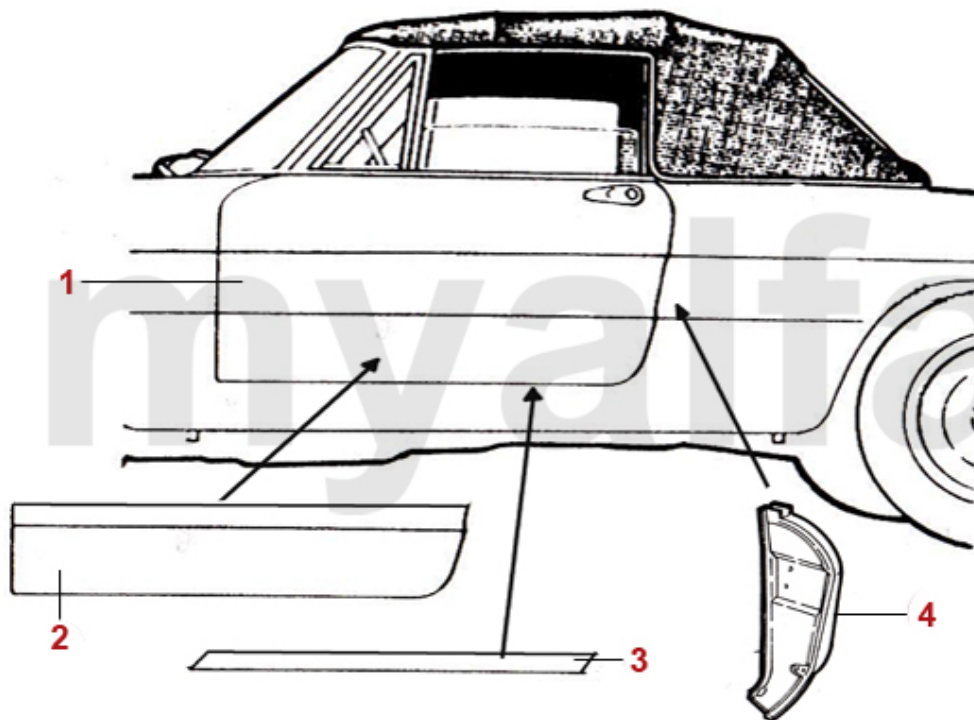

1	1131081	DOOR SPIDER 1970-79, 1750/2000 / 1979-93, 1600 LEFT	SEK8,160.58
1	1131082	DOOR SPIDER 1970-93, 1750-2000 / 1979-93,1600 RIGHT	SEK8,160.58
1	1132961	DOOR SKIN SPIDER 1970-93 LEFT, LATE DOOR HANDLE	SEK3,136.44
1	1132962	DOOR SKIN SPIDER 1970-93 RIGHT, LATE DOOR HANDLE	SEK3,136.44
2	1201801	REPAIR PANEL BOTTOM DOOR SKIN SPIDER LEFT	SEK1,037.71
2	1201802	REPAIR PANEL BOTTOM DOOR SKIN SPIDER RIGHT	SEK1,037.71
3	1201101	REPAIR PANEL DOOR BOTTOM SPIDER LEFT	On request
3	1201102	REPAIR PANEL DOOR BOTTOM SPIDER RIGHT	On request
4	1151131	B-PILLAR SPIDER LEFT	On request
4	1151132	B-PILLAR SPIDER RIGHT	On request