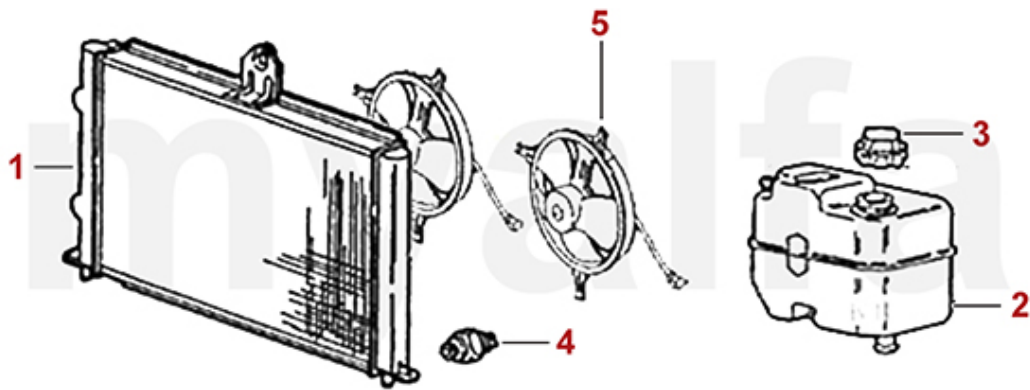

1	2610340	RADIATOR SPIDER 2000 IE 1990-93	SEK4,069.26
2	2650360	RADIATOR EXPANSION TANK SPIDER 1990-93	SEK931.57
3	2680370	RADIATOR EXPANSION TANK CAP SPIDER 1990-93	SEK371.99
4	2631040	TEMPERATURE SWITCH ELECTRIC FAN SPIDER 2000 IE 1988-93	SEK231.99
5	2640420	ELECTRIC FAN SPIDER 2000 IE 1990-93	On request
5	2640570	FRAME FOR FAN BLADE SPIDER 1990-93	On request