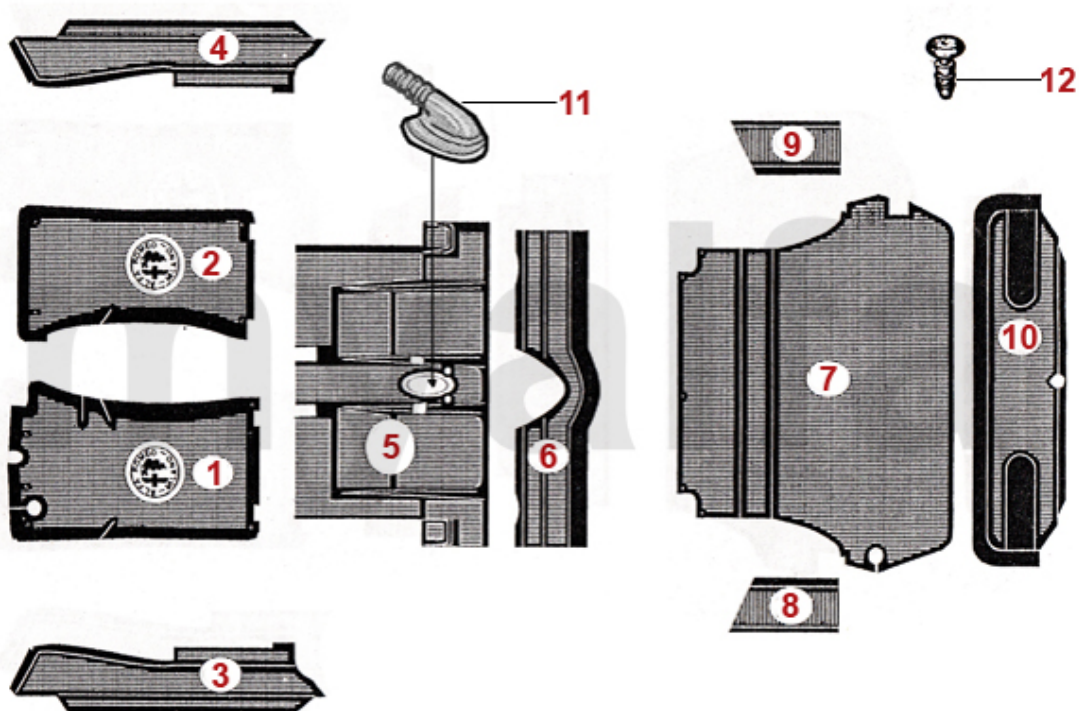

1	1791791	RUBBER FLOOR MAT SPIDER 1970-80 LEFT HANGING PEDALS	SEK1,280.25
2	1791792	RUBBER FLOOR MAT SPIDER 1966-80 RIGHT	SEK1,280.25
3	1791751	RUBBER MAT INNER SILL SPIDER 1966-80 LEFT	SEK1,282.61
4	1791752	RUBBER MAT INNER SILL SPIDER 1966-80 RIGHT	SEK1,282.61
5	1791930	RUBBER FLOOR MAT SPIDER 1970-80 REAR	SEK2,681.76
6	1791800	RUBBER MAT BEHIND THE SEATS SPIDER 1970-80	SEK1,970.53
7	1791780	RUBBER MAT BOOT FLOOR PANEL SPIDER 1970-80	SEK2,681.76
8	1791921	RUBBER MAT TRUNK SPIDER 1970-80 LEFT	SEK466.34
9	1791922	RUBBER MAT TRUNK SPIDER 1970-80 RIGHT	SEK466.34
10	1791940	RUBBER MAT REAR PANEL SPIDER 1970-80	SEK1,922.66
11	1761650	RUBBER HANDBRAKE GAITER SPIDER 1966-79	SEK921.16
12	1793330	CLIP FOR TRUNK RUBBER MATS	SEK34.97
13	1791840	SET RUBBER MATS SPIDER 1970-80, 10 PIECES	SEK11,053.38