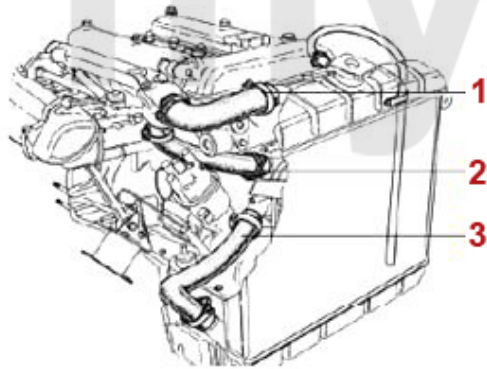

**Ausführung mechanische Lüfter
MECHANICAL FAN VERSION**