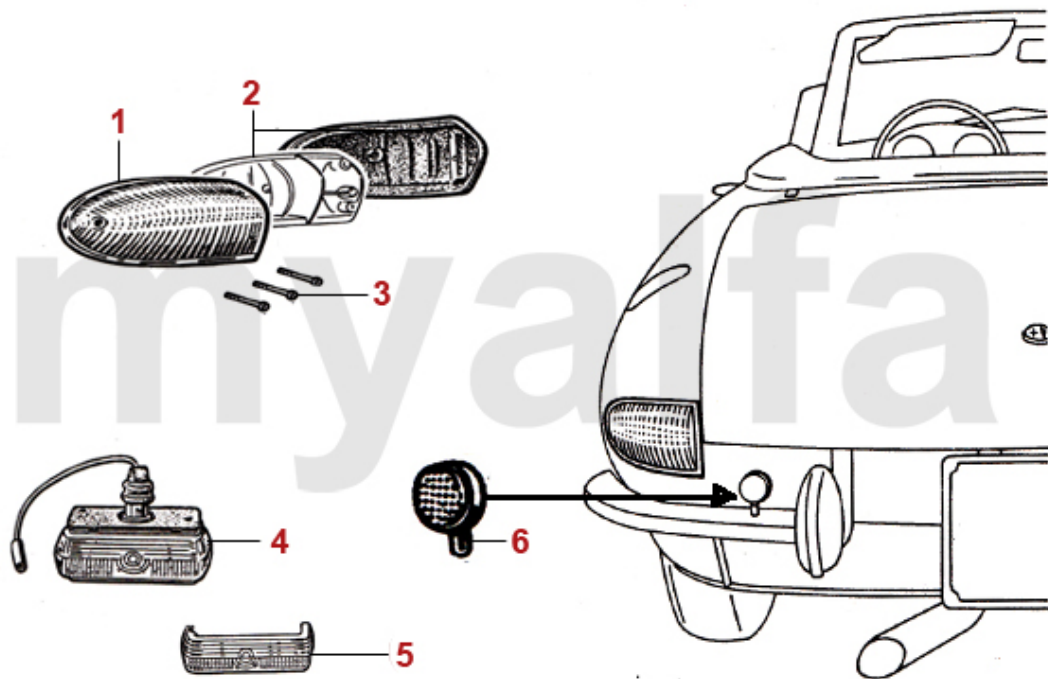

1	1582041	REAR LIGHT LENSE SPIDER 1966-69 RED/RED LEFT US-Version	SEK1,970.53
1	1582042	REAR LIGHT LENSE SPIDER 1966-69 RED/RED RIGHT US-Version	SEK1,970.53
1	1580571	REAR LIGHT LENSE SPIDER 1966-69 LEFT	SEK1,737.29
1	1580572	REAR LIGHT LENSE SPIDER 1966-69 RIGHT	SEK1,737.29
2	1530541	REAR LIGHT BACKING SPIDER 1966-69 LEFT	SEK1,970.53
2	1530542	REAR LIGHT BACKING SPIDER 1966-69 RIGHT	SEK1,970.53
3	1591670	SCREW SET REAR LIGHT LENSE SPIDER 1966-69	SEK92.13
4	1530580	REVERSING LIGHT SPIDER 1966-69	SEK3,486.23
5	1581200	REVERS LIGHT LENSE SPIDER 1966-69	SEK728.72
6	1590590	REFLECTOR SPIDER 1966-69 WITH BASE	SEK612.17