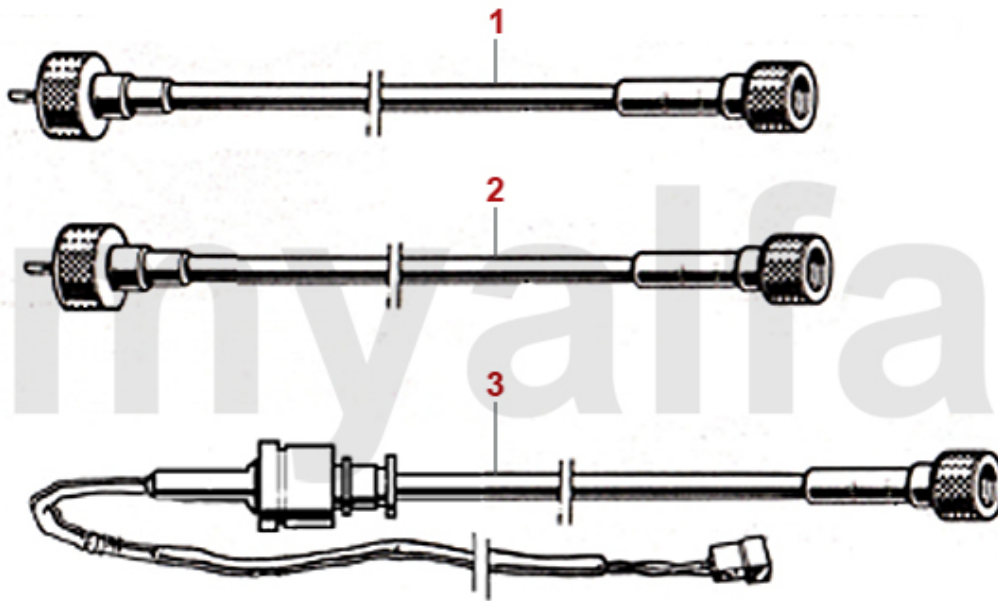

1	8900020	SPEEDOMETER CABLE 1300-1600 / GT BERTONE 1750, 1890 mm	SEK285.69
1	8900030	SPEEDOMETER CABLE 2000 / SPIDER 1750 / 2000 1970-86, 2000 mm	SEK285.69
1	8900360	SPEEDOMETER CABLE SPIDER 1986-89	SEK339.24
1	8900200	SPEEDOMETER CABLE SPIDER 1990-93	SEK300.81
2	8900040	TACHOMETER CABLE 750/101/101/115 1300-1600/ GT BERTONE 1750, 1410 mm	SEK332.31
2	8900050	TACHOMETER CABLE 2000 / SPIDER 1750/2000 1970-85, 1509 mm	SEK285.69
3	8900420	SPEED SENSOR CONVERSION SPIDER1986-89	SEK4,419.05
3	8900410	SPEED SENSOR CONVERSION SPIDER1990-93	SEK4,302.36