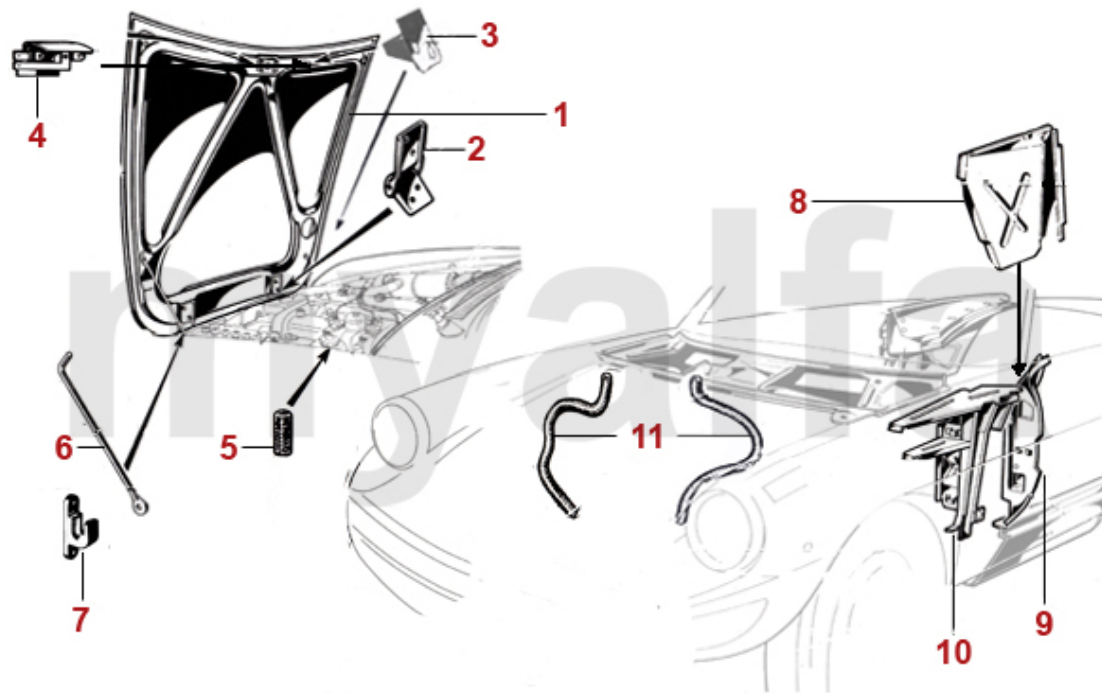

1	1130490	BONNET SPIDER	SEK7,870.32
2	1130500	BONNET HINGE SPIDER	SEK635.48
3	1372410	BONNET HINGE SUPPORT SPIDER	SEK297.34
4	1570140	LIGHT UNDER BONNET/TRUNK/ GLOVE BOX	SEK197.03
5	1630560	BONNET STOP (SET) GT BERTONE / SPIDER	SEK138.75
6	1192430	BONNET SUPPORT SPIDER	SEK524.61
7	1371900	BONNET STICK SUPPORT 105/115	SEK115.44
8	1191301	INNER A-PILLAR SHUT PANEL SPIDER LEFT	On request
8	1191302	INNER A-PILLAR SHUT PANEL SPIDER RIGHT	On request
9	1191122	OUTER A-PILLAR SHUT PANEL SPIDER RIGHT	SEK2,646.80
9	1191121	OUTER A-PILLAR SHUT PANEL SPIDER LEFT	SEK2,646.80
10	1191111	A-PILLAR SPIDER LEFT	SEK4,652.29
10	1191112	A-PILLAR SPIDER RIGHT	SEK4,652.29
11	1191160	SCUTTLE DRAIN HOSE SPIDER 1970-93	SEK222.69