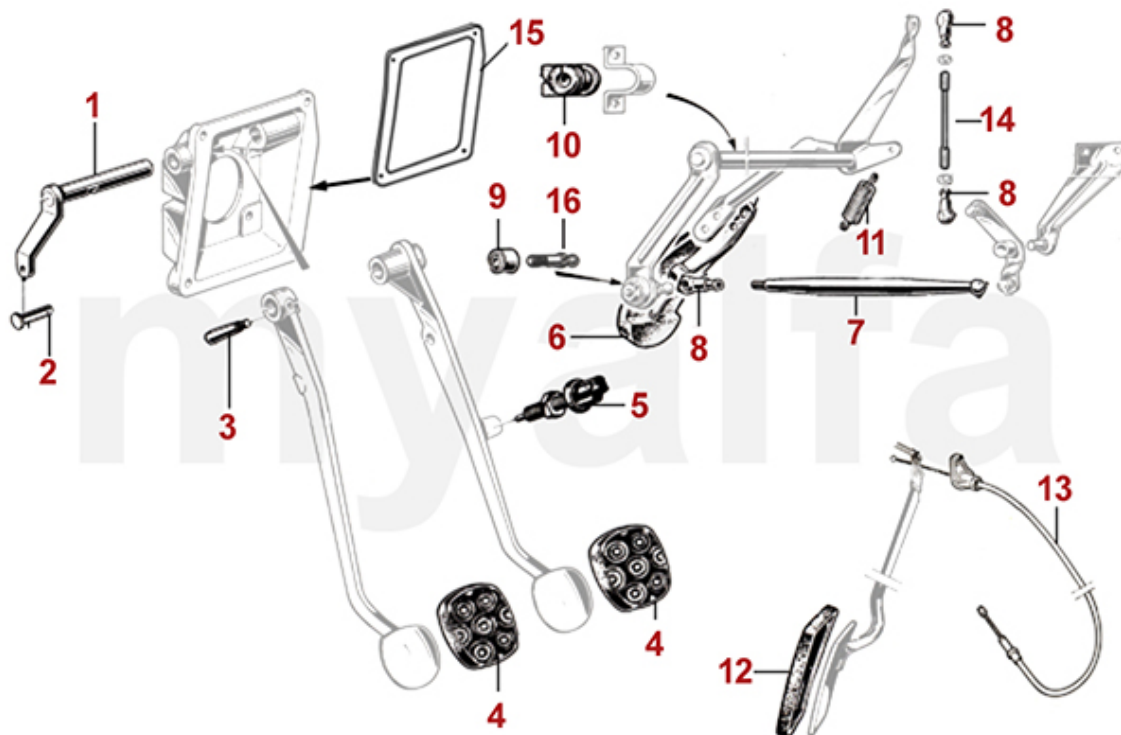

1	4390240	CLUTCH PIVOT SHAFT HANGING PEDALS	SEK1,107.64
2	4390250	BOLT CLUTCH PIVOT SHAFT / CLUTCH MASTER CYLINDER HANGING PEDALS	SEK54.25
3	4390260	CLAMP CLUTCH PEDAL / PIVOT SHAFT HANGING PEDALS	SEK99.07
4	1700100	BRAKE / CLUTCH PEDAL RUBBER (SET 2 PC)	SEK115.44
5	8630410	BRAKE LIGHT SWITCH MECHANICAL AT BRAKE PEDAL	SEK150.41
5	8411460	BRAKE LIGHT SWITCH SPIDER 1990-93	SEK291.51
6	1701100	ACCELERATOR PEDAL STANDING PEDALS	SEK548.06
6	1700770	ACCELERATOR PEDAL HANGING PEDALS	SEK524.75
7	2521320	ADJUSTABLE ACCELERATOR ROD, LONG	SEK256.55
8	2521310	METAL THROTTLE ROD END	SEK46.07
9	2522160	BUSH ACCELERATOR LINKAGE 105/115/116, CLUTCH LINKAGE, CARBURETTOR STUD 750/101	SEK54.81
10	2521740	ACCELERATOR RUBBER MOUNT (SET)	SEK110.72
11	1191760	RETURN SPRING ACCELERATOR LINKAGE	SEK103.79
12	1701080	ACCELERATOR PEDAL RUBBER INJECTION SPIDER 1990-93	SEK173.72
13	1190390	THROTTLE CABLE INJECTION SPIDER 1986-93	SEK333.42
14	2521330	ADJUSTABLE THROTTLE ROD SHORT	SEK162.06
15	1630060	RUBBER SEAL FOR PEDAL BOX , HANGING PEDALS	SEK255.44
16	2520010	BALL JOINT FOR THROTTLE ROD	SEK103.79