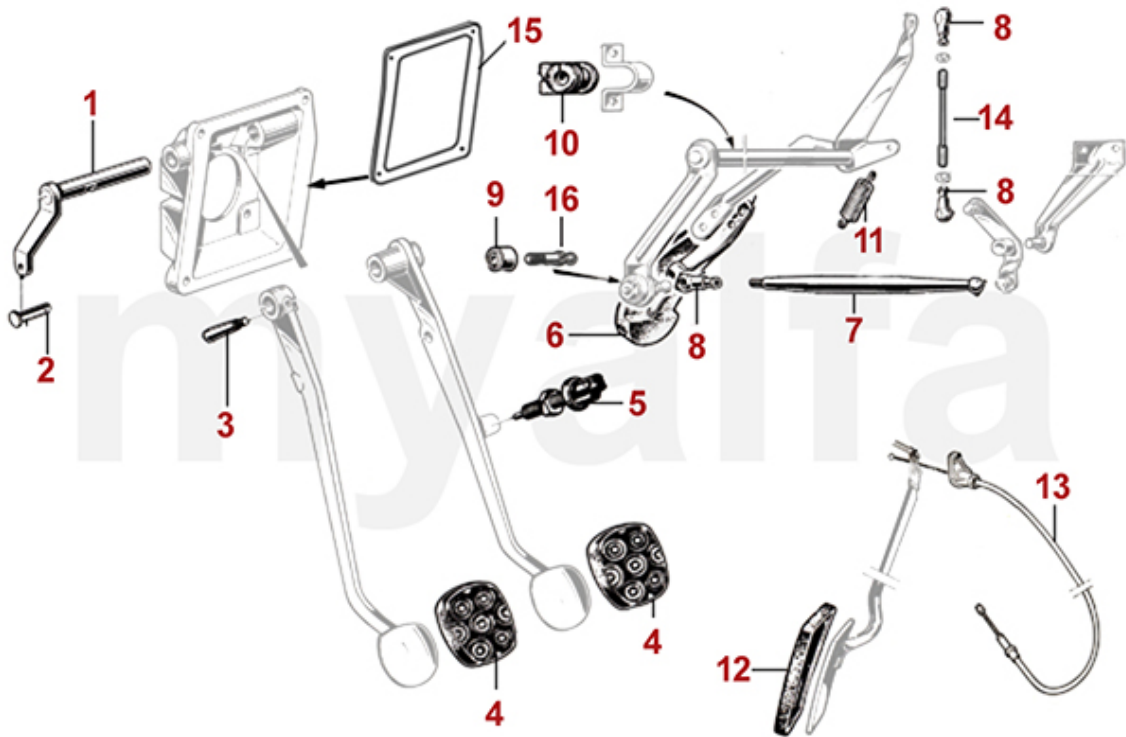

1	4390240	CLUTCH PIVOT SHAFT HANGING PEDALS	SEK1,107.64
2	4390250	BOLT CLUTCH PIVOT SHAFT / CLUTCH MASTER CYLINDER HANGING PEDALS	SEK54.25
3	4390260	CLAMP CLUTCH PEDAL / PIVOT SHAFT HANGING PEDALS	SEK99.07
4	1700100	BRAKE / CLUTCH PEDAL RUBBER (SET 2 PC)	SEK115.44
5	8630410	BRAKE LIGHT SWITCH MECHANICAL AT BRAKE PEDAL	SEK150.41
5	8411460	BRAKE LIGHT SWITCH SPIDER 1990-93	SEK291.51
6	1701100	ACCELERATOR PEDAL STANDING PEDALS	SEK548.06
6	1700770	ACCELERATOR PEDAL HANGING PEDALS	SEK524.75
7	2521320	ADJUSTABLE ACCELERATOR ROD, LONG	SEK256.55
8	2521310	METAL THROTTLE ROD END	SEK46.07
9	2522160	BUSH ACCELERATOR LINKAGE 105/115/116, CLUTCH LINKAGE, CARBURETTOR STUD 750/101	SEK54.81
10	2521740	ACCELERATOR RUBBER MOUNT (SET)	SEK110.72
11	1191760	RETURN SPRING ACCELERATOR LINKAGE	SEK103.79
12	1701080	ACCELERATOR PEDAL RUBBER INJECTION SPIDER 1990-93	SEK173.72
13	1190390	THROTTLE CABLE INJECTION SPIDER 1986-93	SEK333.42
14	2521330	ADJUSTABLE THROTTLE ROD SHORT	SEK162.06
15	1630060	RUBBER SEAL FOR PEDAL BOX , HANGING PEDALS	SEK255.44
16	2520010	BALL JOINT FOR THROTTLE ROD	SEK103.79