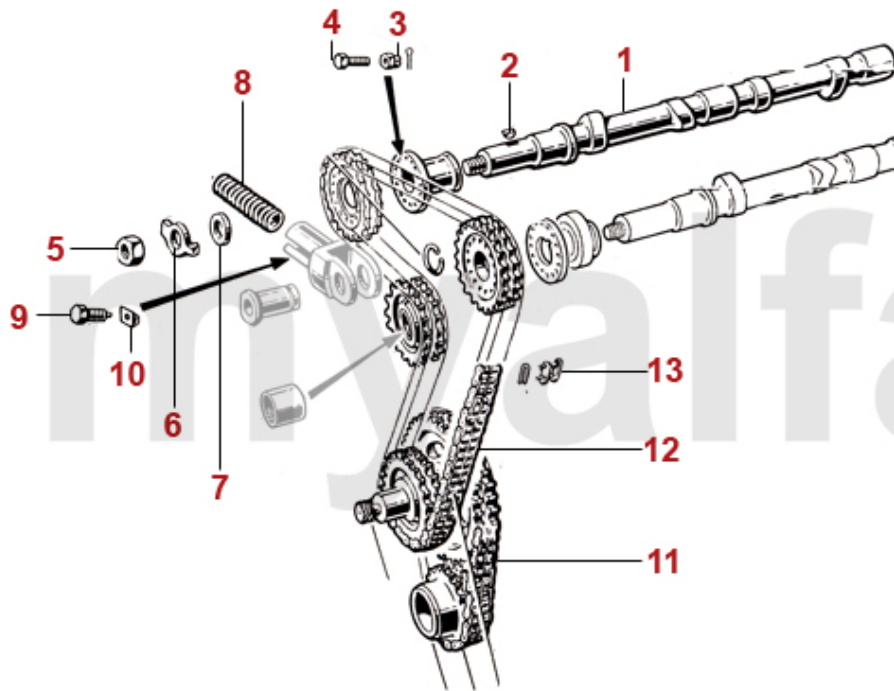

1	2222850	CAMSHAFT 1750/2000 105.48.03.200.01	SEK3,486.23
2	2281370	WEDGE CAMSHAFT	SEK80.48
3	2280990	NUT SAFETY SCREW CAMSHAFT	SEK11.66
4	2280980	SAFETY SCREW CAMSHAFT	SEK40.79
5	2421210	NUT TIMING CHAIN SPROCKET	SEK25.67
6	2281230	TAB WASHER CAMSHAFT	SEK29.14
7	2421220	WASHER TIMING CHAIN SPROCKET	On request
8	2421200	CHAIN TENSIONER SPRING	SEK86.30
9	2421010	CHAIN TENSIONER SCREW	SEK80.48
10	2421000	CHAIN TENSIONER LOCKING BLOCK	SEK64.10
11	2410470	BOTTOM TIMING CHAIN 1300-2000 WITHOUT LINK	SEK320.65
11	2410470I	TIMING CHAIN IWIS 1300-2000 SHORT ENDLESS	SEK553.89
12	2412490I	TIMING CHAIN IWIS 1600 LONG WITH LINK	SEK931.57
12	2410460I	TIMING CHAIN IWIS 1750-2000 WITH LINK	SEK1,037.71
12	2412490	TOP TIMING CHAIN 1600 WITH LINK	SEK496.73
12	2410460	TOP TIMING CHAIN 1750-2000 WITH LINK	SEK496.73
12	2412480	TOP TIMING CHAIN 1300 WITH LINK	SEK496.73
12	2412480I	TIMING CHAIN IWIS 1300 LONG WITH LINK - 101, 105, 115, 116	SEK873.29
13	2410480	TIMING CHAIN LINK	SEK87.41