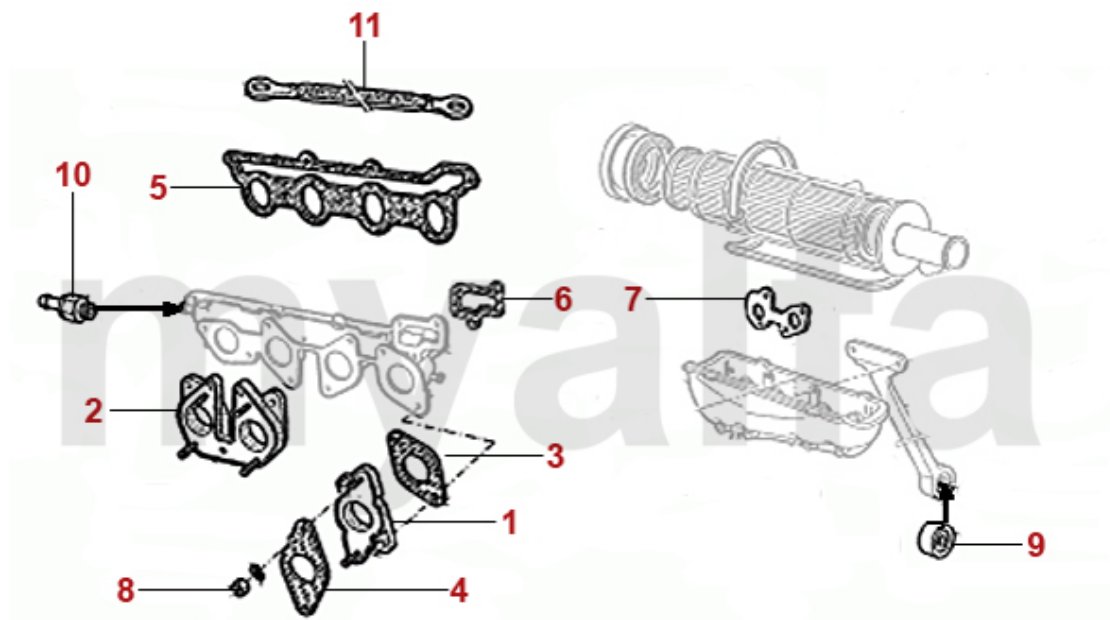

1	2522383	SINGLE CARBURETTOR RUBBER MOUNT 40 mm, 116 4-CYLINDER 06/1983>, SPIDER 1600 1990-93 PREMIUM QUALITY	SEK555.00
2	2522384	DOUBLE CARBURETTOR RUBBER MOUNT 40 mm. 116 4-CYLINDER 06.1983>, SPIDER 1600 1990-93 PREMIUM QUALITY	SEK1,037.71
3	23318080	GASKET CARBURETTOR RUBBER MOUNT / INTAKE MANIFOLD SPIDER 1600 1990-93	SEK17.48
4	2330350	HD CARBURETTOR MOUNT GASKET (8 PCS) 40 mm REINFORCED	SEK127.10
5	23358501	INTAKE MANIFOLD GASKET SPIDER 1600 1990-93	SEK220.34
6	2337703	GASKET INTAKE MANIFOLD	SEK57.72
7	2330520	CARBURETTOR TO AIRBOX GASKET	SEK38.43
8	2281270	STEEL NUT INTAKE MANIFOLD M 8 x 1 WRENCH SIZE 12 mm	SEK10.55
9	2510640	CARBURETTOR STAY BUSH	SEK104.90
10	6710630	VACUUM NON RETURN VALVE BRAKE BOOSTER (M16x1,5)	SEK535.16
10	6710620	VACUUM NON RETURN VALVE BRAKE BOOSTER (5/8" INCH)	SEK535.16
11	8701070	GROUND STRAP CARBURETTOR TO BODY 120 mm	SEK92.13