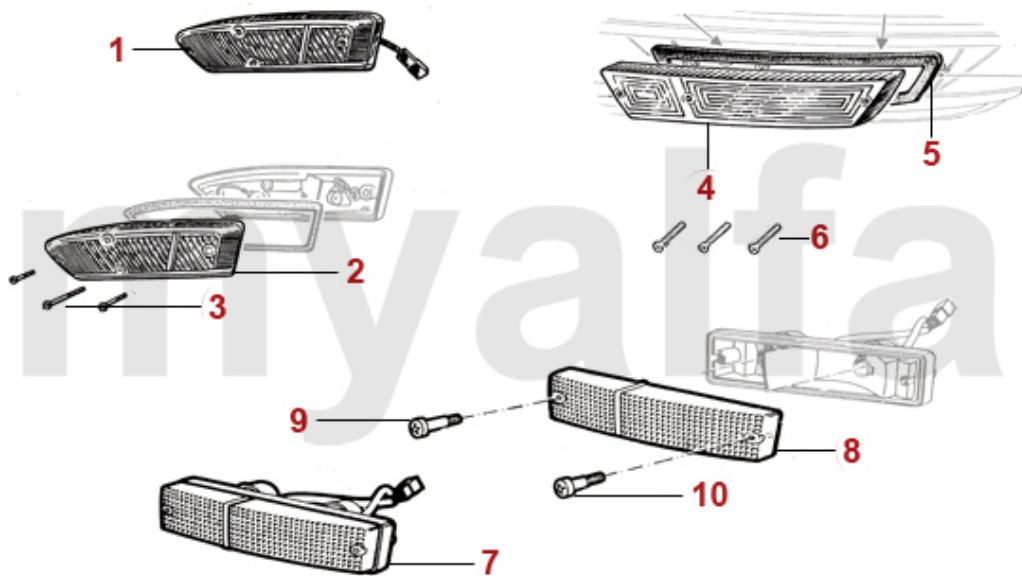

1	1540461	INDICATOR SPIDER 1966-69 ORANGE/WHITE FRONT LEFT	SEK2,272.45
1	1540471	INDICATOR SPIDER 1966-69 WHITE/WHITE FRONT LEFT	SEK2,203.63
1	1540462	INDICATOR SPIDER 1966-69 ORANGE/WHITE FRONT RIGHT	SEK2,272.45
1	1540472	INDICATOR SPIDER 1966-69 WHITE/WHITE FRONT RIGHT	SEK2,203.63
2	1580471	INDICATOR LENSE SPIDER 1966-69 ORANGE/WHITE FRONT LEFT	SEK1,690.67
2	1580472	INDICATOR LENSE SPIDER 1966-69 ORANGE/WHITE FRONT RIGHT	SEK1,690.67
2	1580481	INDICATOR LENSE SPIDER 1966-69 WHITE/WHITE FRONT LEFT	SEK1,853.84
2	1580482	INDICATOR LENSE SPIDER 1966-69 WHITE/WHITE FRONT RIGHT	SEK1,853.84
3	1591690	SCREW SET INDICATOR LENSE SPIDER 1966-69 FRONT	SEK99.07
4	1580491	INDICATOR LENSE SPIDER 1970-82 ORANGE/WHITE FRONT LEFT	SEK612.17
4	1580492	INDICATOR LENSE SPIDER 1970-82 ORANGE/WHITE FRONT RIGHT	SEK612.17
4	1581430	SET INDICATOR LENSES SPIDER 1970-82 WHITE/WHITE FRONT	SEK1,387.50
5	1591180	SEAL INDICATOR LENSE SPIDER 1970-82 FRONT	SEK170.25
6	1591730	SCREW SET FOR FRONT INDICATOR GLASS SPIDER 1970-1982	SEK87.41
7	1540761	INDICATOR SPIDER 1983-93 FRONT LEFT	SEK991.09
7	1540762	INDICATOR SPIDER 1983-93 FRONT RIGHT	SEK991.09
8	1580771	INDICATOR LENSE SPIDER 1983-93 FRONT LEFT	SEK338.13
8	1580772	INDICATOR LENSE SPIDER 1983-93 FRONT RIGHT	SEK338.13
9	1591390	SCREW INDICATOR LENSE SPIDER 1983-93 WHITE FRONT	SEK40.79
10	1591400	SCREW INDICATOR LENSE SPIDER 1983-93 ORANGE FRONT	SEK40.79