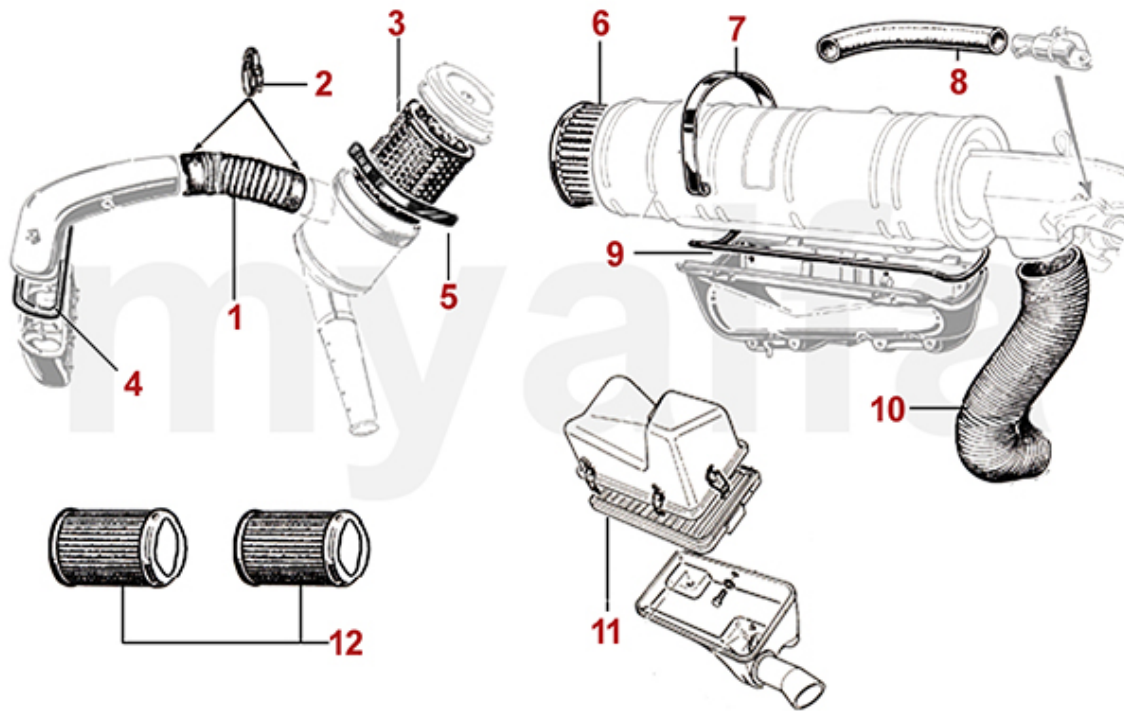

1	2550080	HOSE AIR FILTER-CARBURETTOR 1300-1750 SERIES 1	SEK629.65
2	2580380	HOSE CLAMP BREVETTI ROMA BLOK 80-100mm	SEK329.95
3	2920030	AIR FILTER 1300-1750 SERIES 1 EXHAUST SIDE	SEK815.02
4	2330200	AIR BOX COVER GASKET SERIES 1, AIR FILTER ON THE LEFT SIDE	SEK95.60
5	2520110	AIR FILTER CLAMP GIULIA, GT BERTONE, SPIDER 105SERIES 1	SEK571.37
6	2920020	AIR FILTER 1300-2000 400mm	SEK274.03
6	2920010	AIR FILTER 1600-2000 350mm	SEK274.03
7	2520100	CLAMP AIR FILTER BOX	SEK320.65
8	2280190	CRANK CASE VENT HOSE CARBURETTOR MODELS	SEK173.72
9	2330110	AIR FILTER HOUSING RUBBER SEALS 2 PIECES	SEK115.44
10	2550090	HOT AIR DUCTING TUBE	SEK277.50
11	2920150	AIR FILTER SPIDER IE 1986-93/ 75 TS/IE/Turbo	SEK360.33
12	2920210	AIR FILTER SPICA 4-CYLINDER 2-teilig	SEK483.82