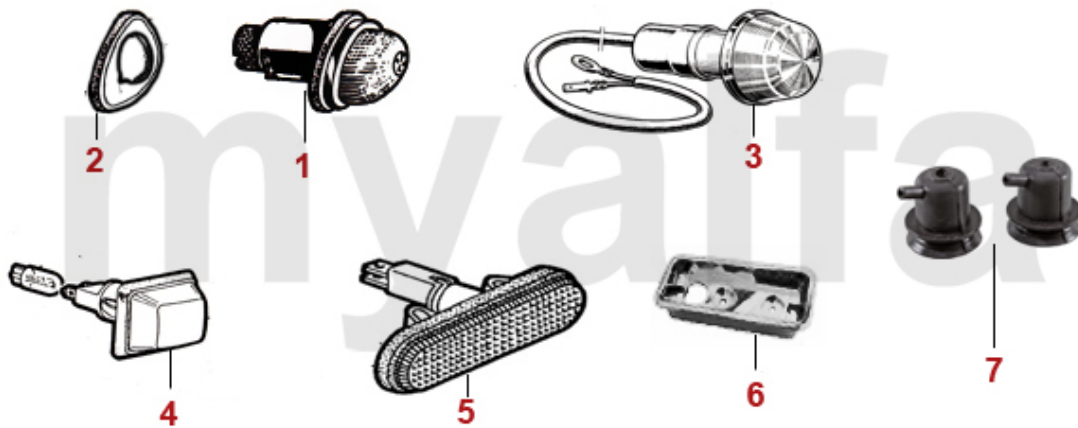

1	1550720	INDICATOR REPEATOR DROPLET FORM ORIGINAL DESIGN	SEK921.16
2	1592520	SET RUBBER PADS FOR SIDEINDICATOR SPIDER DROPLET FORM	SEK239.07
3	1550510	INDICATOR REPEATOR GT BERTONE / SPIDER ROUND	SEK220.34
4	1550830	OE.60518107 SIDE INDICATOR SPIDER 1983-89	SEK230.88
5	1551160	INDICATOR REPEATOR SPIDER 1990-93 OVAL	SEK408.06
6	1590503	CHROME FRAME INDICATOR REPEATOR US SPIDER 1970-82 REAR LEFT	SEK543.35
6	1590504	CHROME FRAME INDICATOR REPEATOR US SPIDER 1970-82 REAR RIGHT	SEK543.35
6	1590501	CHROME FRAME INDICATOR REPEATOR US SPIDER 1970-82 FRONT LEFT	SEK543.35
6	1590502	CHROME FRAME INDICATOR REPEATOR US SPIDER 1970-82 FRONT RIGHT	SEK543.35
7	1592530	SET RUBBER SLEEVES FOR SIDE INDICATOR SPIDER - DROP SHAPE	SEK373.10