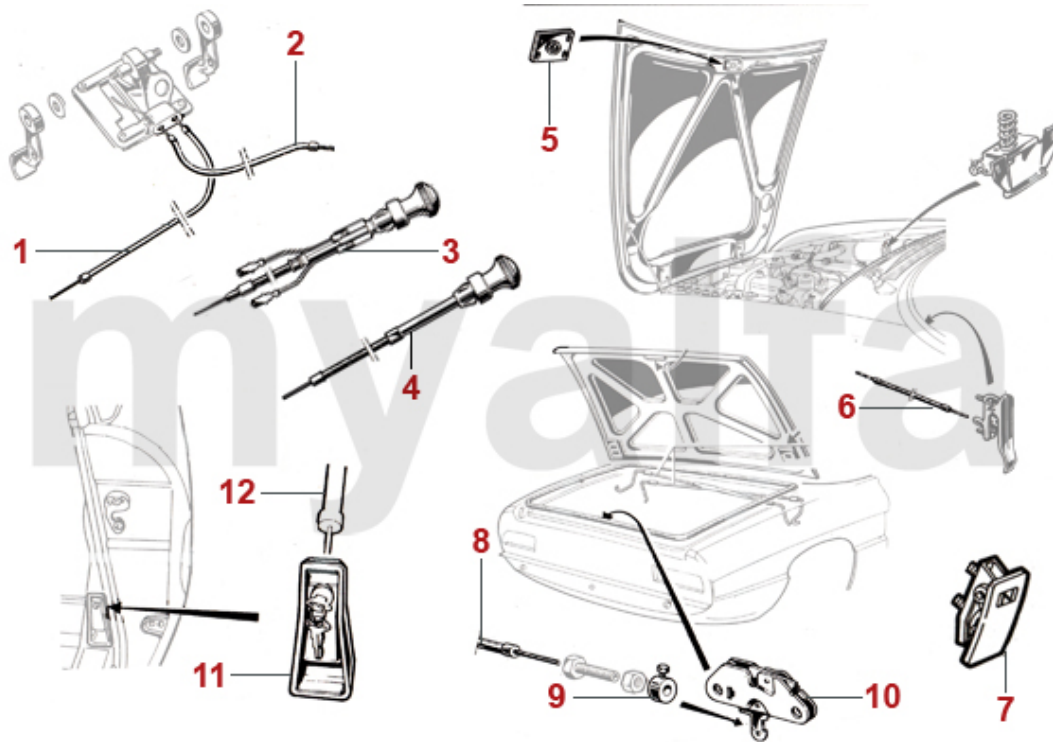

1	1190120	CHOKE CABLE ALL MODELS WITHOUT CONSOLE/MANUAL THROTTLE CABLE SPIDER 1970-86 W. CONSOLE	SEK138.75
2	1190110	MANUAL THROTTLE CABLE, NOT SPIDER WITH CONSOLE	SEK145.69
3	1190130	CHOKE CABLE SPIDER 1970-86 WITH CONSOLE	SEK430.26
4	1190480	MANUAL THROTTLE CABLE FOR MODELS WITH PULL CHORD	SEK390.58
5	1190210	BONNET LATCH PLATE GT BERTONE / SPIDER	SEK499.08
6	1190070	BONNET RELEASE CABLE GT BERTONE / SPIDER	SEK138.75
7	1170300	BONNET RELEASE HANDLE SPIDER 1986-83	On request
8	1190030	BOOT LID CABLE SPIDER	SEK208.68
9	1190170	SCREWED NIPPLE BONNET CABLE	SEK57.17
10	1190360	BOOT LID LOCK SPIDER 1970-93	On request
11	1761270	BOOT RELEASE HANDLE PLASTIC BLACK	SEK921.16
11	1761250	BOOT RELEASE HANDLE CHROMED	SEK1,339.63
12	1190280	FUEL FILLER FLAP CABLE SPIDER	SEK197.58