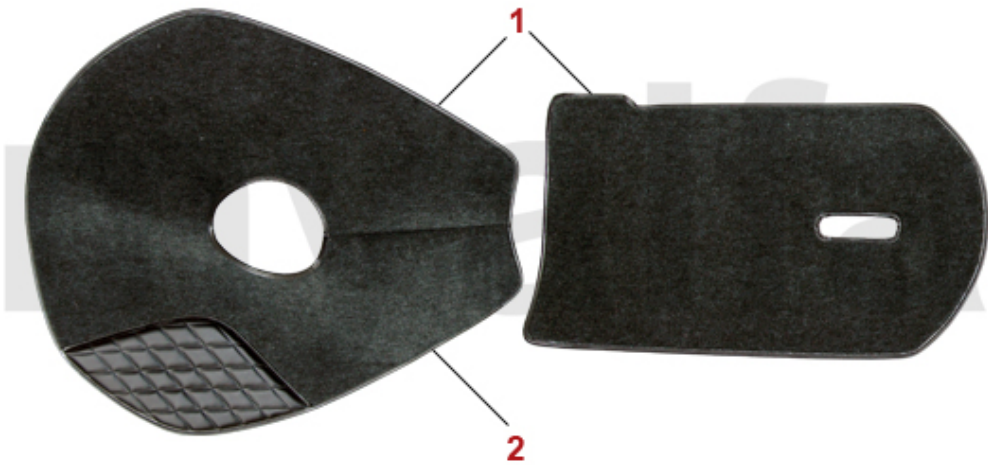

1	1713910	TRANSMISSION TUNNEL MAT SET SPIDER 1966-69 VELOURS GRAY	SEK1,504.05
2	1713990	TRANSMISSION TUNNEL MAT SET SPIDER 1300/1600 1970-80 VELOURS GRAY	SEK1,270.95