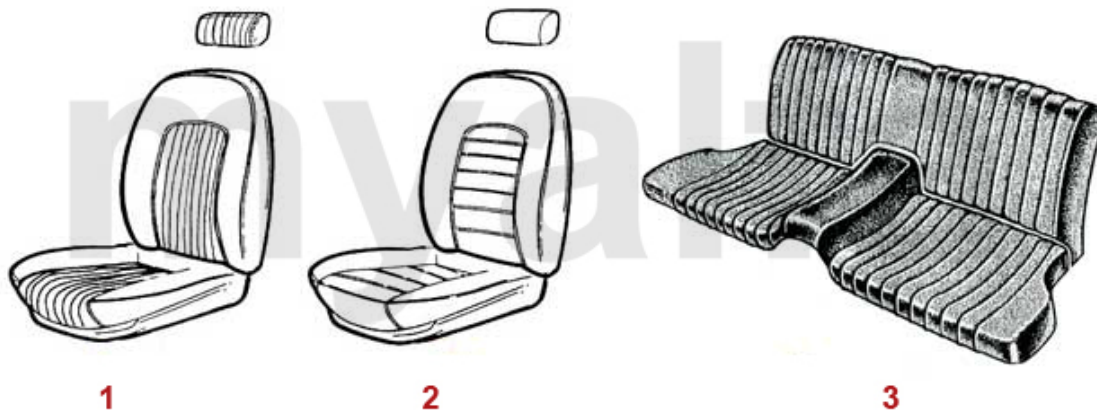

1	1703160	SEAT COVER SPIDER 1966-69, VINYL SKAI BORDEAUX 563, 1 PIECE BACK REST COVER	SEK2,786.66
1	1703150	SEAT COVER SPIDER 1966-69 VINYL SKAI BORDEAUX, 2 PIECE BACK REST COVER	SEK2,786.66
1	1702020	SEAT COVER SPIDER 1966-69 VINYL SKAI BLACK WITH ONE PIECE BACKREST	SEK2,798.31
1	1703140	SEAT COVER SPIDER 1966-69 VINYL SKAI BLACK, 2 PIECE BACK REST COVER	SEK2,786.66
1	1703170	SEAT COVER SPIDER 1969-77, VINYL SKAI BORDEAUX 563	SEK2,786.66
1	1700690	SEAT COVER SPIDER 1969-77, VINYL SKAI BLACK	SEK2,506.80
1	1700690L	SEAT COVER SPIDER 1969-77 LEATHER BLACK	SEK9,269.47
2	1703220	SEAT COVER SPIDER 1978-85 / 1600 UP TO 1989, VINYL SKAI BEIGE 565, HEAD REST 24 cm	SEK2,681.76
2	1703230	SEAT COVER SPIDER 1978-85 / 1600 UP TO 1989, VINYL SKAI BORDEAUX 563, HEAD REST 24 cm	SEK2,681.76
2	1703190	SEAT COVER SPIDER 1978-85 / 1600 UP TO 1989, VINYL SKAI BORDEAUX 563, HEAD REST 19 cm	SEK2,681.76
2	1703250	SEAT COVER SPIDER 1978-85 / 1600 UP TO 1989, VINYL SKAI DARK BLUE 562, HEAD REST 24 cm	SEK2,681.76
2	1702030	SEAT COVER SPIDER 1978-85 / 1600 UP TO 1989, VINYL SKAI BLACK, HEAD REST 24 cm	SEK2,670.11
2	1703200	SEAT COVER SPIDER 1978-85 / 1600 UP TO 1989, VINYL SKAI MARRONE 566, HEAD REST 19 cm	SEK2,670.11
2	1700680	SEAT COVER SPIDER 1978-85 / 1600 UP TO 1989, VINYL SKAI BLACK, HEAD REST 19 cm	SEK2,681.76
2	1703240	SEAT COVER SPIDER 1978-85 / 1600 UP TO 1989, VINYL SKAI MARRONE 566, HEAD REST 24 cm	SEK2,681.76
2	1702040	SEAT COVER SPIDER 2000 1987-89, VINYL SKAI BLACK, RED SEAMS	SEK3,252.99
2	1704020	SEAT COVER SPIDER 1978-85 / 1600 UP TO 1989, SKAY BORDEAUX, HEAD REST 19 cm	SEK177.84
2	1703180	SEAT COVER SPIDER 1978-85 / 1600 UP TO 1989, SKAY BEIGE 565,	SEK2,681.76