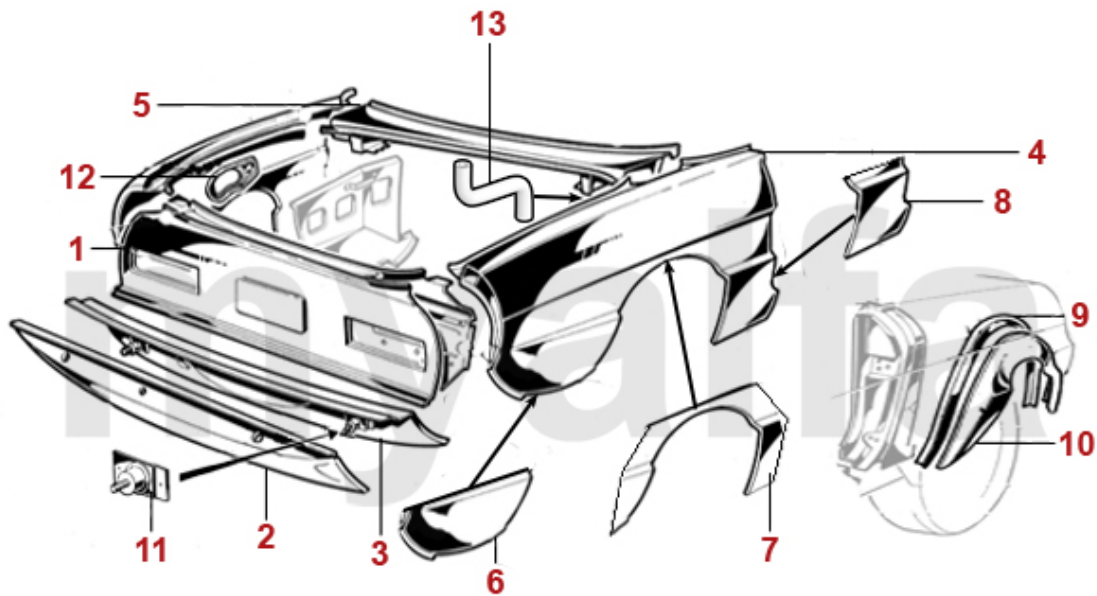

1	1150990	UPPER REAR PANEL SPIDER 1970-82	SEK4,652.15
2	1151000	OUTER REAR VALANCE SPIDER 1970-82	SEK1,231.27
3	1151010	INNER REAR VALANCE SPIDER 1983-93	SEK1,504.05
4	1140881	REAR WING SPIDER 1970-82 LEFT	SEK7,788.59
4	1140882	REAR WING SPIDER 1970-82 RIGHT	SEK7,788.59
5	1191450	REAR SOFT TOP BASE PANEL SPIDER 1970-93	SEK3,381.34
6	1201362	REPAIR PANEL REAR WING SPIDER 1970-89 REAR RIGHT	SEK693.75
6	1201361	REPAIR PANEL REAR WING SPIDER 1970-89 REAR LEFT	SEK693.75
7	1200921	REPAIR PANEL WHEEL ARCH SPIDER REAR LEFT	SEK580.67
7	1200922	REPAIR PANEL WHEEL ARCH SPIDER REAR RIGHT	SEK580.67
8	1201351	REPAIR PANEL REAR WING SPIDER FRONT LEFT	SEK670.44
8	1201352	REPAIR PANEL REAR WING SPIDER FRONT RIGHT	SEK670.44
9	1160961	MIDDLE WHEELARCH SPIDER LEFT	On request
9	1160962	MIDDLE WHEELARCH SPIDER RIGHT	On request
10	1162841	OUTER WHEELARCH SPIDER LEFT 1966-89	SEK1,970.53
10	1162842	OUTER WHEELARCH SPIDER RIGHT 1966-89	SEK1,970.53
11	1311020	BUMPER SUPPORT SPIDER 1970-82 REAR	SEK343.96
12	1170901	FUEL FILLER FLAP FRAME SPIDER	On request
13	1191240	DRAIN HOSE TRUNK / MIDDLE SILL	SEK103.79
14	1164230	EXHAUST MOUNT FOR TRUNK FLOOR	SEK221.58
15	1164240	STRENGTHENING PLATE FOR TRUNKFLOOR	SEK571.37