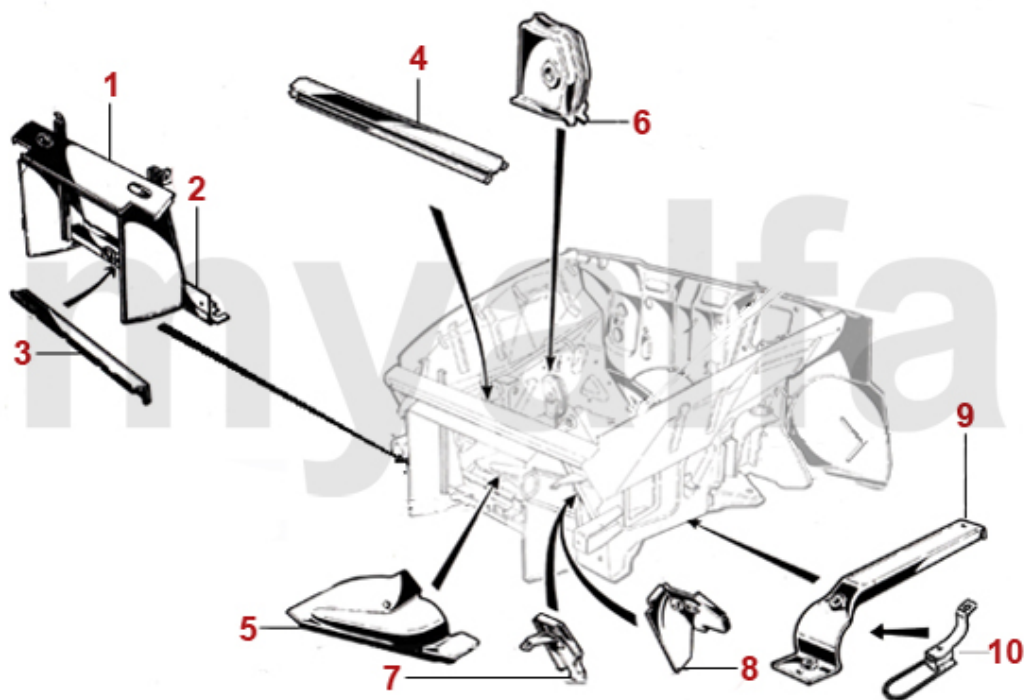

1	1190540	RADIATOR FRAME SPIDER	SEK3,323.06
2	1112210	RADIATOR CROSS-MEMBER 1968-93 FRONT PART	SEK641.30
3	1110600	RADIATOR CROSS-MEMBER 1968-93 REAR PART	SEK757.85
4	1112240	UPPER TRANSVERSE PANEL SPIDER	SEK757.85
5	1190661	FLITCH PANEL LEFT	SEK1,270.95
5	1190662	FLITCH PANEL RIGHT	SEK1,270.95
6	5410680	TOP SUSPENSION ARM INNER MOUNT	SEK777.69
7	1190641	SHUT PANEL FRONT LEFT	SEK542.24
7	1190642	SHUT PANEL FRONT RIGHT	SEK542.24
8	1190652	SHUT PANEL REAR RIGHT	SEK758.27
8	1190651	SHUT PANEL REAR LEFT	SEK758.27
9	1191551	FRONT ANTI-ROLL BAR MOUNTING BRACKET LEFT	SEK465.23
9	1191552	FRONT ANTI-ROLL BAR MOUNTING BRACKET RIGHT	SEK465.23
10	1311050	FRONT TOW HOOK	SEK756.74