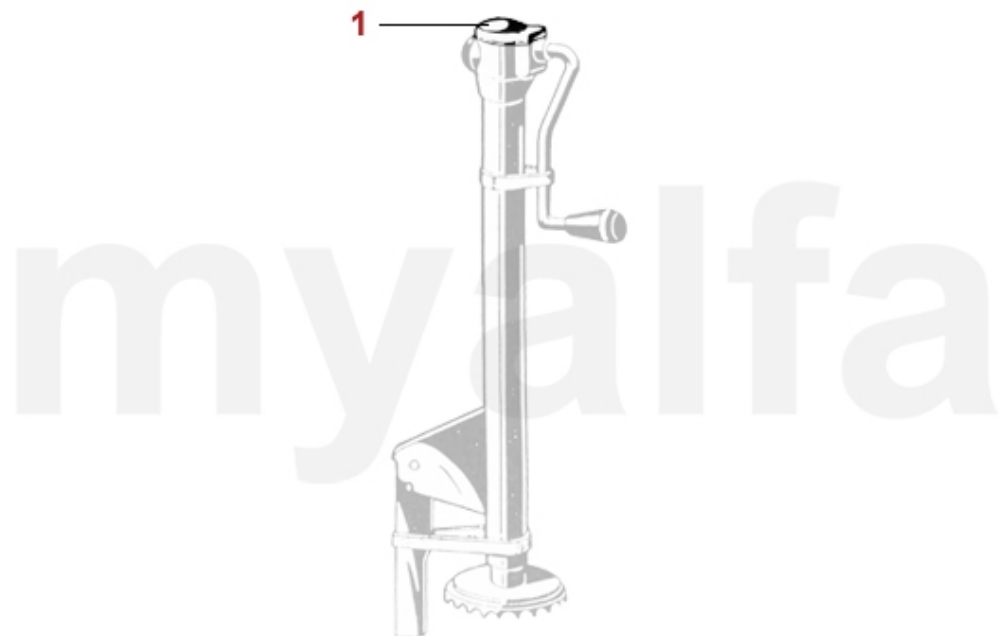

1 9811050 BATTAINI CAP FOR JACK TOP ALFA ROMEO 105 SERIES

SEK197.58