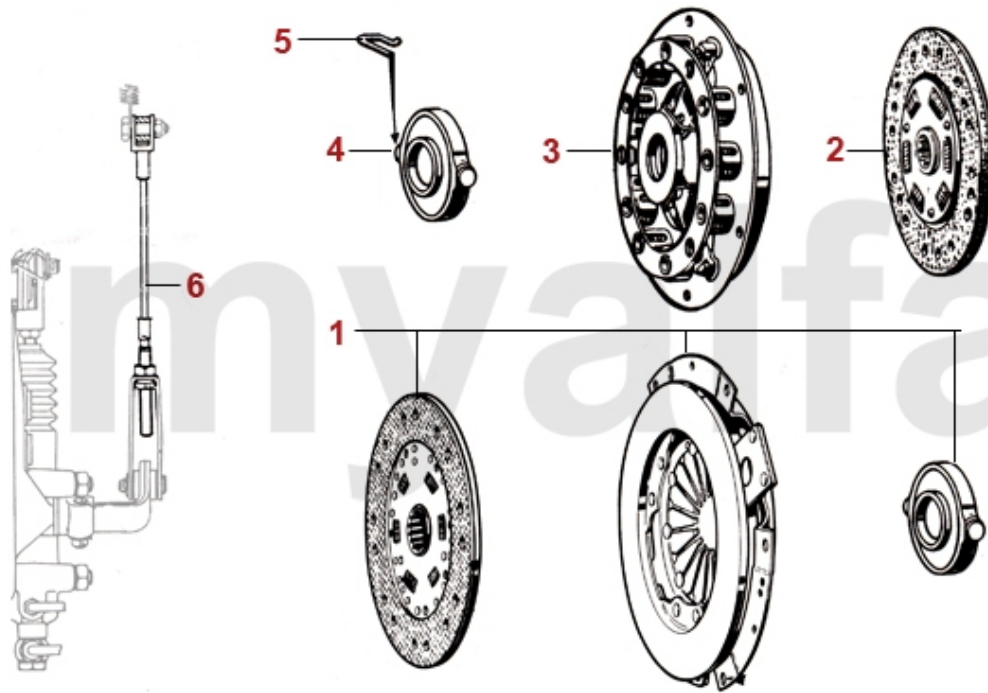

1	4311020	CLUTCH KIT 750/101, 105 1st SERIES MECHANICAL CONVERSION TO DIAPHRAGM SPRING PRESSURE PLATE	SEK5,468.42
1	4340300	CLUTCH DISC MECHANICAL FICHTEL & SACHS	SEK1,737.29
2	4340290	CLUTCH DISC MECHANICAL	SEK1,160.09
3	4330310	PRESSURE PLATE MECHANICAL	SEK2,670.11
4	4350010	CLUTCH RELEASE BEARING MECHANICAL WITH RETAINING CLIPS	SEK687.92
4	4350320	CLUTCH RELEASE BEARING MECHANICAL	SEK873.29
5	4390010	RETAINING CLIP CLUTCH RELEASE BEARING MECHANICAL	SEK55.92
5	4390400	RETAINING SPRING (SET 2 PCS) CLUTCH RELEASE BEARING MECHANICAL CLUTCH SACHS	SEK103.79
6	4390280	CLUTCH CABLE	SEK231.99