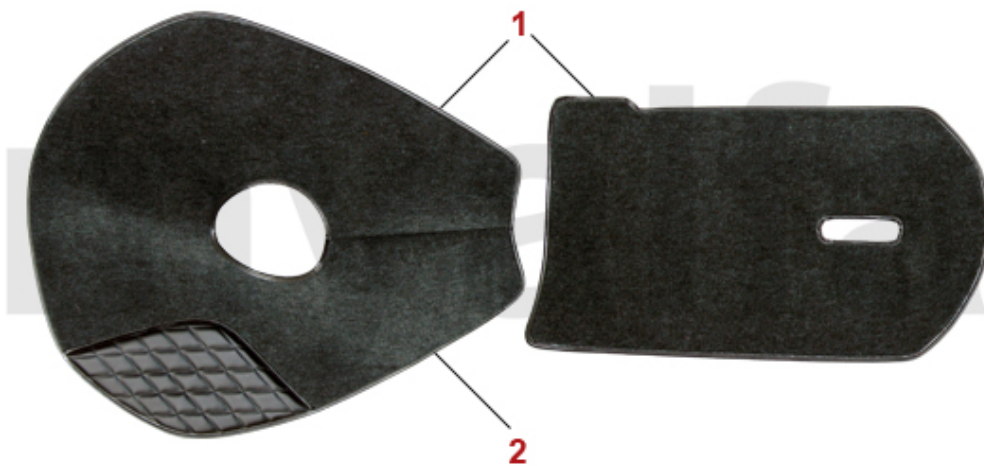

1	1713910	TRANSMISSION TUNNEL MAT SET SPIDER 1966-69 VELOURS GRAY	SEK1,504.05
2	1713990	TRANSMISSION TUNNEL MAT SET SPIDER 1300/1600 1970-80 VELOURS GRAY	SEK1,270.95