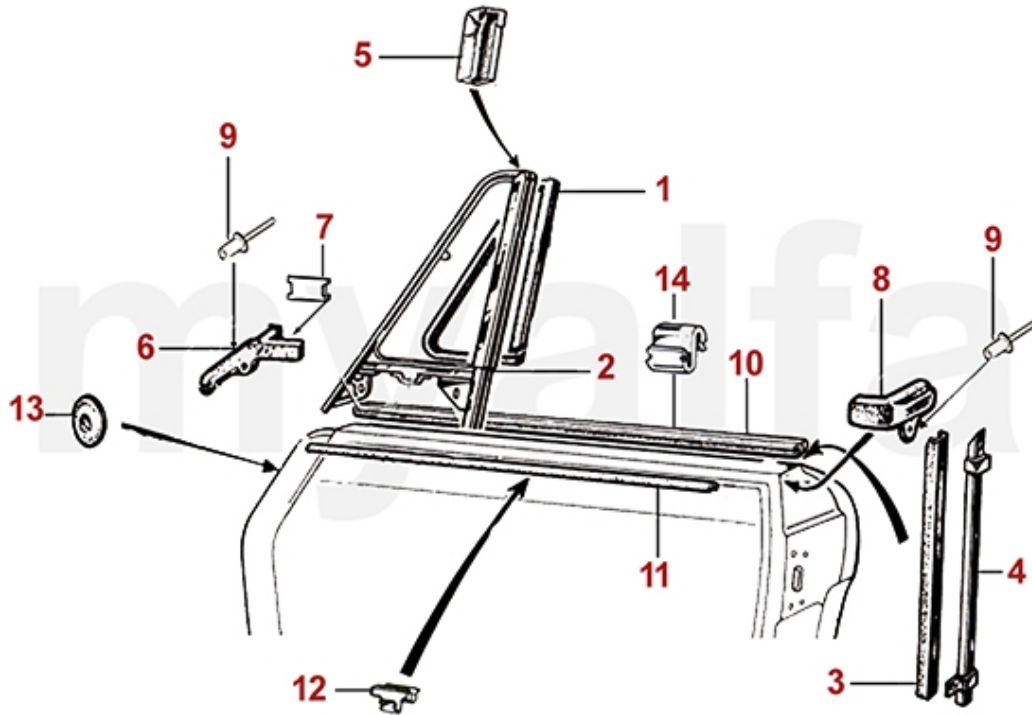

1	1610310	SET QUARTERLIGHT SEALS SPIDER 1966-69	SEK3,369.68
1	1610311	QUARTER WINDOW SEALSPIDER 1970-93 LEFT	SEK513.10
1	1610312	QUARTER WINDOW SEALSPIDER 1970-93 RIGHT	SEK513.10
2	1610420	DOOR GLASS CHANNEL FELT SPIDER FRONT	SEK93.24
3	1610410	DOOR GLASS CHANNEL FELT SPIDER REAR	SEK62.99
4	1610401	DOOR GLASS CHANNEL SPIDER 1970-93 REAR LEFT	SEK613.28
4	1610402	DOOR GLASS CHANNEL SPIDER 1970-93 REAR RIGHT	SEK613.28
5	1630430	QUARTER LIGHT TOP FINISHING RUBBER (SET) SPIDER	SEK138.75
6	1630342	FRONT DOOR RAIN SEAL SPIDER RIGHT	SEK138.75
6	1630341	FRONT DOOR RAIN SEAL SPIDER LEFT	SEK138.75
7	1330140	RETAINING CLIP FOR SPIDER FRONT DOOR SEAL	SEK22.20
8	1630351	DOOR GLASS RUNNER END SEAL SPIDER LEFT	SEK86.30
8	1630352	DOOR GLASS RUNNER END SEAL SPIDER RIGHT	SEK86.30
9	1631040	PLASTIC RIVET DOOR SEALS SPIDER	SEK16.37
10	1611060	OUTER HORIZONTAL WEATHERSTRIP SPIDER	SEK150.41
11	1610200	HORIZONTAL WINDOW FELT 100 cm	SEK184.26
12	1610390	RETAINING CLIP RETAINING CLIP INNER WINDOW FELT SPIDER	SEK51.34
13	1630710	PLUG FOR DOOR SCREWS SPIDER	SEK91.58
14	1330090	RETAINING CLIP FOR OUTER WINDOW FELT SPIDER	SEK51.34