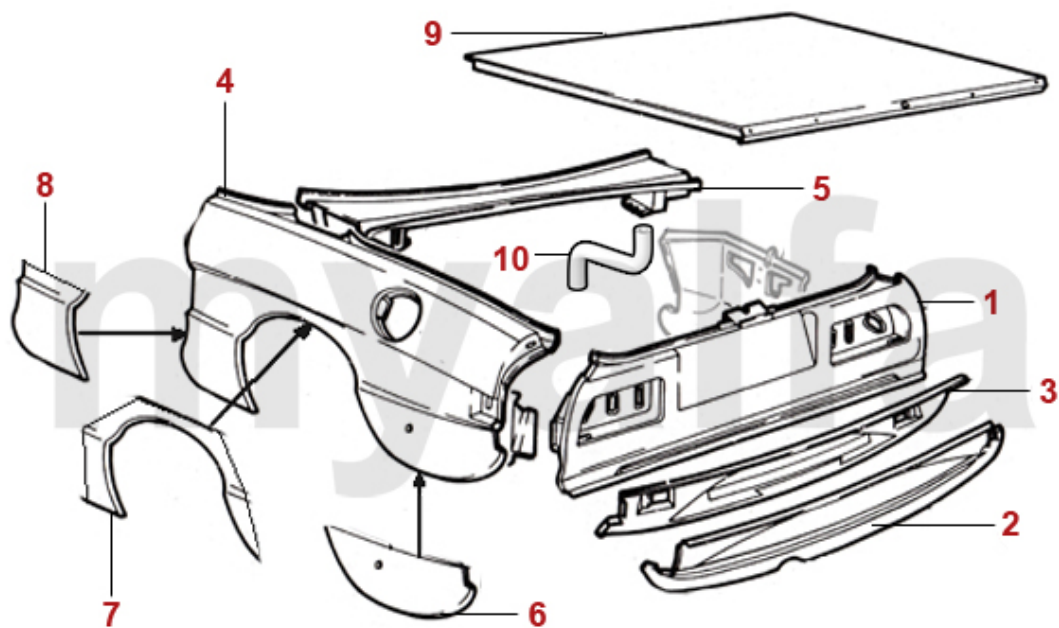

1	1151430	UPPER REAR PANEL SPIDER 1983-89	SEK3,952.57
2	1151440	OUTER REAR VALANCE SPIDER 1983-93	SEK1,626.57
3	1151010	INNER REAR VALANCE SPIDER 1983-93	SEK1,504.05
4	1141421	REAR WING SPIDER 1983-89 LEFT	SEK8,150.18
4	1141422	REAR WING SPIDER 1983-89 RIGHT	SEK8,150.18
5	1191450	REAR SOFT TOP BASE PANEL SPIDER 1970-93	SEK3,381.34
6	1201362	REPAIR PANEL REAR WING SPIDER 1970-89 REAR RIGHT	SEK693.75
6	1201361	REPAIR PANEL REAR WING SPIDER 1970-89 REAR LEFT	SEK693.75
7	1200921	REPAIR PANEL WHEEL ARCH SPIDER REAR LEFT	SEK580.67
7	1200922	REPAIR PANEL WHEEL ARCH SPIDER REAR RIGHT	SEK580.67
8	1201351	REPAIR PANEL REAR WING SPIDER FRONT LEFT	SEK670.44
8	1201352	REPAIR PANEL REAR WING SPIDER FRONT RIGHT	SEK670.44
9	1131840	BOOT LID SPIDER 1983-89	SEK7,520.53
10	1191240	DRAIN HOSE TRUNK / MIDDLE SILL	SEK103.79