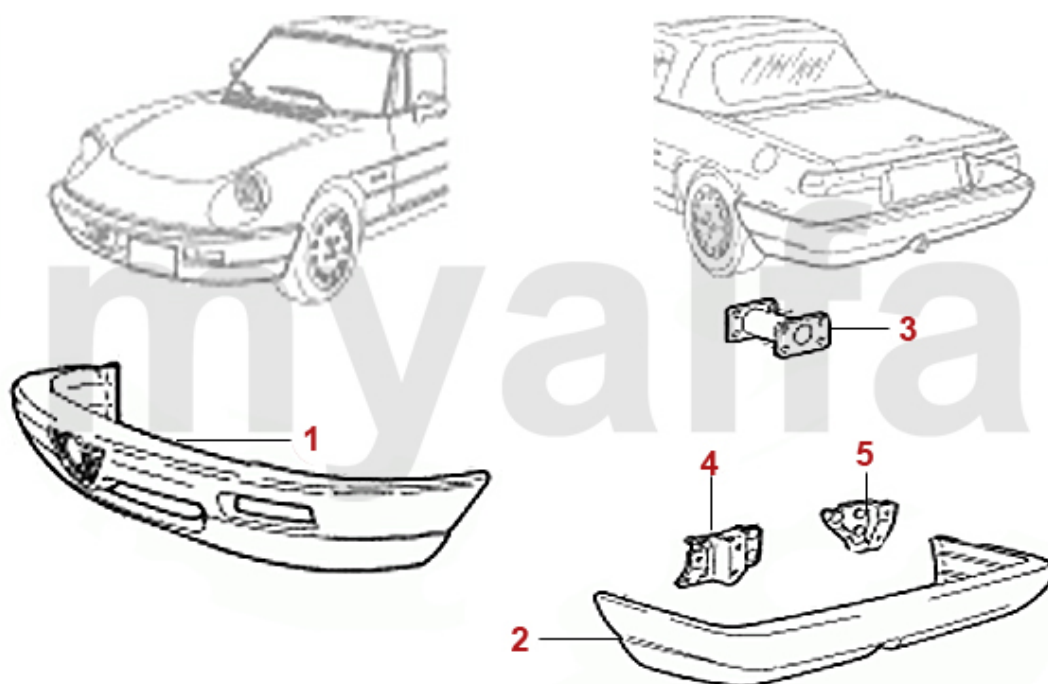

1	1311400	BUMPER SPIDER 1990-93 FRONT	SEK11,659.58
2	1311410	BUMPER SPIDER 1990-93 REAR	On request
3	1312560	BUMPER SUPPORT SPIDER 1983-89 / 1990-93 FRONT/ REAR RIGHT	On request
3	1312591	BUMPER SUPPORT SPIDER 1990-93 REAR LEFT	On request
4	1312601	BUMPER SUPPORT BRACKET SPIDER 1990-93 REAR LEFT	SEK1,656.81
5	1312602	BUMPER SUPPORT BRACKET SPIDER 1990-93 REAR RIGHT	SEK1,656.81