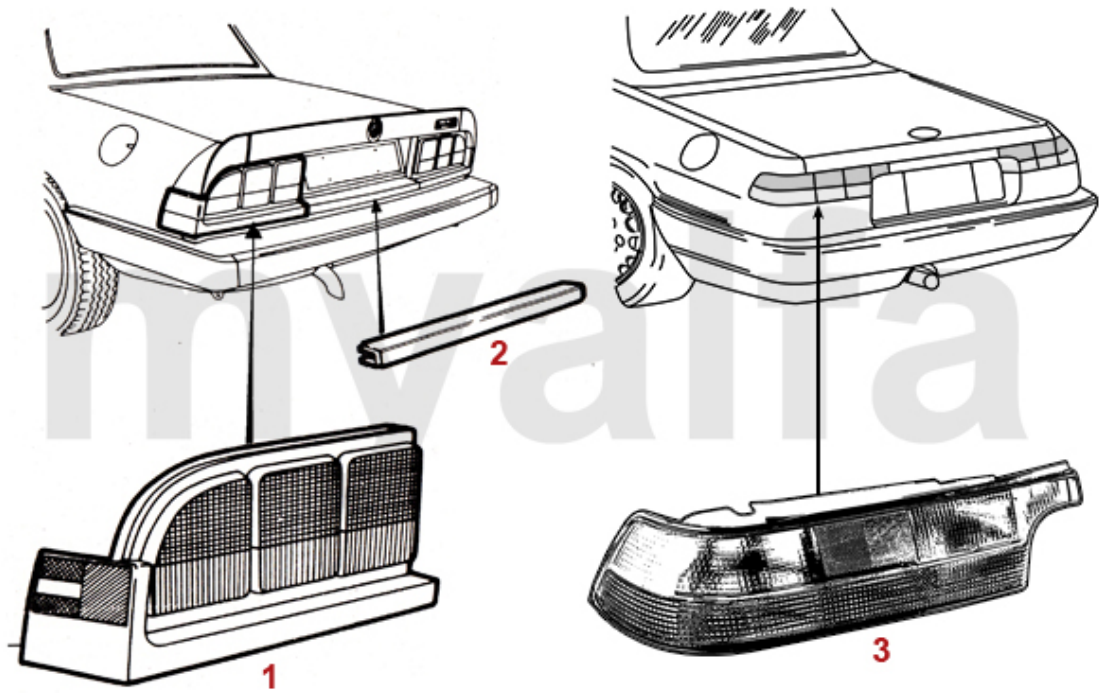

1	1530800	SET REAR LIGHTS SPIDER 1983-89	SEK5,806.55
2	1590910	TRIM BETWEEN THE REAR LIGHTS SPIDER 1983-90	SEK687.92
3	1530920	SET REAR LIGHTS SPIDER 1990-93	SEK6,984.12
3	1530930	SET REAR LIGHTS SPIDER 1990-93 USA	SEK7,578.80