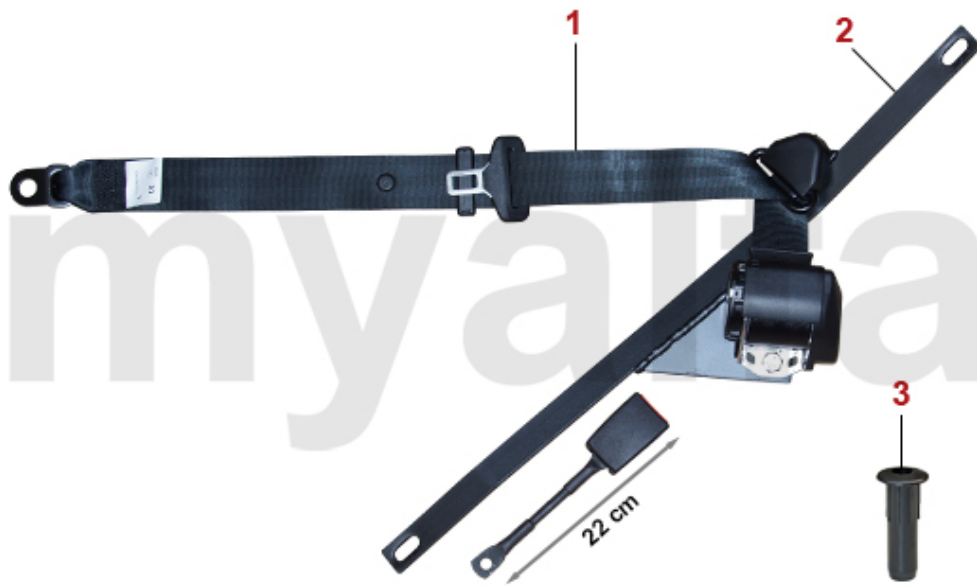

1	1760380	INERTIA REEL SEAT BELT SPIDER STALK 22 cm	SEK931.57
2	1763800	MOUNTING KIT INERTIA REEL SEAT BELTS SPIDER FROM 1966 UP TO 1978	SEK1,387.50
3	1762590	HEAD REST BUSH SPIDER 1978-93	SEK285.69