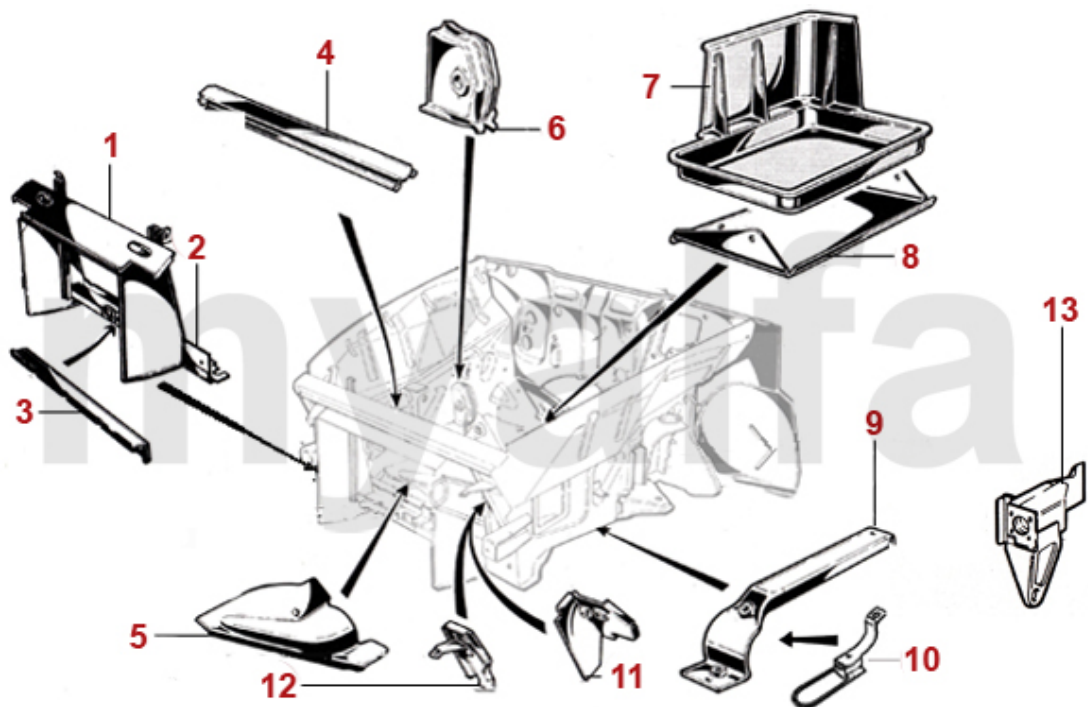

1	1190540	RADIATOR FRAME SPIDER	SEK3,323.06
2	1112210	RADIATOR CROSS-MEMBER 1968-93 FRONT PART	SEK641.30
3	1110600	RADIATOR CROSS-MEMBER 1968-93 REAR PART	SEK757.85
4	1112240	UPPER TRANSVERSE PANEL SPIDER	SEK757.85
5	1190661	FLITCH PANEL LEFT	SEK1,270.95
5	1190662	FLITCH PANEL RIGHT	SEK1,270.95
6	5410680	TOP SUSPENSION ARM INNER MOUNT	SEK777.69
7	1190250	BATTERY TRAY PLASTIC CARBURETTOR MODELS	SEK425.55
8	1190690	BATTERY SUPPORT PANEL	SEK528.22
9	1191551	FRONT ANTI-ROLL BAR MOUNTING BRACKET LEFT	SEK465.23
9	1191552	FRONT ANTI-ROLL BAR MOUNTING BRACKET RIGHT	SEK465.23
10	1311050	FRONT TOW HOOK	SEK756.74
11	1190652	SHUT PANEL REAR RIGHT	SEK758.27
11	1190651	SHUT PANEL REAR LEFT	SEK758.27
12	1190641	SHUT PANEL FRONT LEFT	SEK542.24
12	1190642	SHUT PANEL FRONT RIGHT	SEK542.24
13	1311851	BUMPER SUPPORT SPIDER 1983-93 FRONT LEFT	On request
13	1311852	BUMPER SUPPORT SPIDER 1983-93 FRONT RIGHT	On request