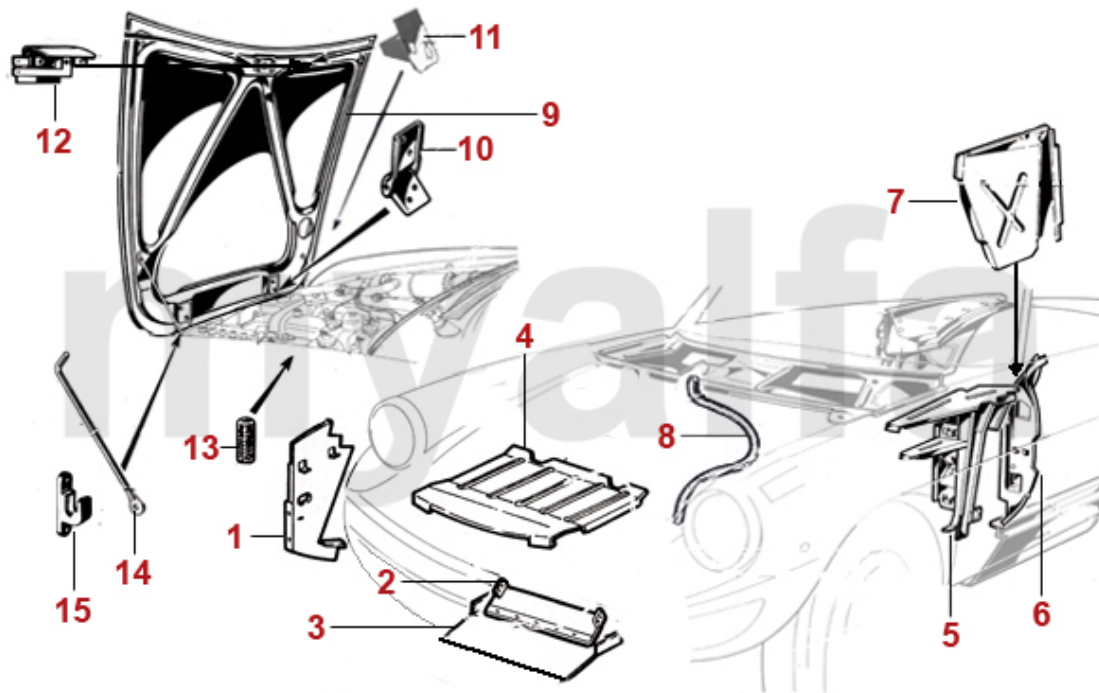

1	1191861	DEFLECTOR PANEL SPIDER SPIDER 1983-89 LEFT	SEK466.34
1	1191862	DEFLECTOR PANEL SPIDER SPIDER 1983-89 RIGHT	SEK466.34
2	1191880	LOWER DEFLECTOR PANEL SPIDER SPIDER 1983-89	SEK348.68
3	1111890	LOWER AIR DEFLECTOR PANEL SPIDER 1983-89	SEK670.30
4	1191870	UPPER DEFLECTOR PANEL SPIDER SPIDER 1983-89	SEK1,037.71
5	1191111	A-PILLAR SPIDER LEFT	SEK4,652.29
5	1191112	A-PILLAR SPIDER RIGHT	SEK4,652.29
6	1191122	OUTER A-PILLAR SHUT PANEL SPIDER RIGHT	SEK2,646.80
6	1191121	OUTER A-PILLAR SHUT PANEL SPIDER LEFT	SEK2,646.80
7	1191301	INNER A-PILLAR SHUT PANEL SPIDER LEFT	On request
7	1191302	INNER A-PILLAR SHUT PANEL SPIDER RIGHT	On request
8	1191500	SCUTTLE DRAIN HOSE GRAY	SEK231.99
8	1191160	SCUTTLE DRAIN HOSE SPIDER 1970-93	SEK222.69
9	1130490	BONNET SPIDER	SEK7,870.32
10	1130500	BONNET HINGE SPIDER	SEK635.48
11	1372410	BONNET HINGE SUPPORT SPIDER	SEK297.34
12	1570140	LIGHT UNDER BONNET/TRUNK/ GLOVE BOX	SEK197.03
13	1630560	BONNET STOP (SET) GT BERTONE / SPIDER	SEK138.75
14	1192430	BONNET SUPPORT SPIDER	SEK524.61
15	1371900	BONNET STICK SUPPORT 105/115	SEK115.44