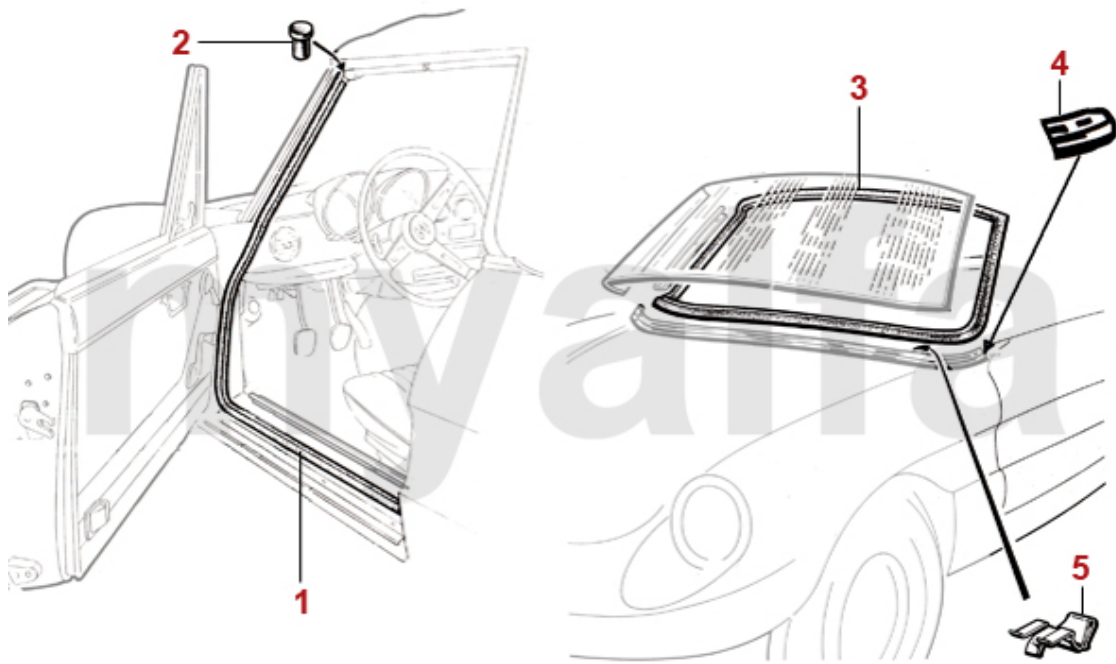

1	1621120	DOOR SEAL SPIDER 1986-93, WITH VELOUR EDGE	SEK460.51
1	1620320	DOOR SEAL SPIDER 1986-93, WITHOUT VELOUR EDGE	SEK268.20
2	1630330	SET SEAL ENDS PLUG SPIDER	SEK68.82
3	1610300	FRONT SCREEN RUBBER SEAL SPIDER 1966-69	SEK1,853.84
3	1610290	FRONT SCREEN RUBBER SEAL SPIDER 1970-93	SEK921.16
4	1611051	FRONT SCREEN CHROME TRIM SEAL SPIDER LEFT	SEK31.50
4	1611052	FRONT SCREEN CHROME TRIM SEAL SPIDER RIGHT	SEK31.50
5	1330820	RETAINING CLIP FOR CHROME TRIM UNDER FRONT SCREEN SPIDER	SEK43.01