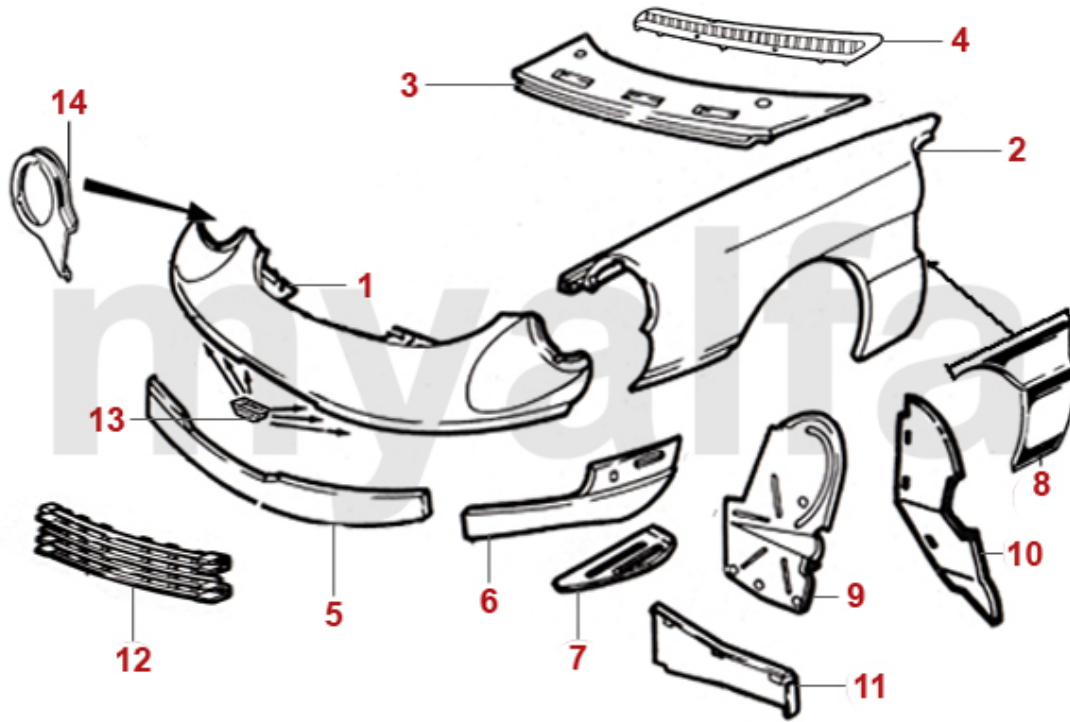

1	1111210	UPPER FRONT PANEL SPIDER 1983-89	SEK2,786.66
2	1121201	FRONT WING SPIDER 1983-93 LEFT	SEK6,061.85
2	1121202	FRONT WING SPIDER 1983-93 RIGHT	SEK6,061.85
3	1190530	SCUTTLE PANEL SPIDER 1981-93 FRONT	SEK2,553.42
5	1111220	FRONT VALANCE SPIDER 1983-89 MIDDLE	SEK979.44
6	1111231	FRONT VALANCE SPIDER 1983-89 LEFT	SEK903.68
6	1111232	FRONT VALANCE SPIDER 1983-89 RIGHT	SEK903.68
7	1191571	LOWER FRONT SIDE PANEL SPIDER 1983-93 LEFT	SEK320.65
7	1191572	LOWER FRONT SIDE PANEL SPIDER 1983-93 RIGHT	SEK293.73
8	1201161	REPAIR PANEL FRONT WING SPIDER REAR LEFT	SEK873.29
8	1201162	REPAIR PANEL FRONT WING SPIDER REAR RIGHT	SEK873.29
9	1191172	SPLASH PANEL SPIDER 1983-89 FRONT RIGHT	SEK1,270.95
9	1191171	SPLASH PANEL SPIDER 1983-89 FRONT LEFT	SEK1,270.95
10	1192901	SPLASH PANEL SPIDER 1966-89 ALUMINIUM REAR LEFT	SEK640.75
10	1192902	SPLASH PANEL SPIDER 1966-89 ALUMINIUM REAR RIGHT	SEK640.75
11	1192131	PANEL SPIDER 1983-93 LEFT	SEK693.75
11	1192132	PANEL SPIDER 1983-93 RIGHT	SEK693.75
12	1191900	SCUTTLE GRID PLASTIC SPIDER 1983-93	On request
13	1371260	SPACER (3 PCS) FRONT PANEL / BUMPER SPIDER 1983-93	SEK103.79
14	1110391	HEADLIGHT SUPPORT PANEL SPIDER LEFT	SEK1,037.71
14	1110392	HEADLIGHT SUPPORT PANEL SPIDER RIGHT	SEK1,037.71