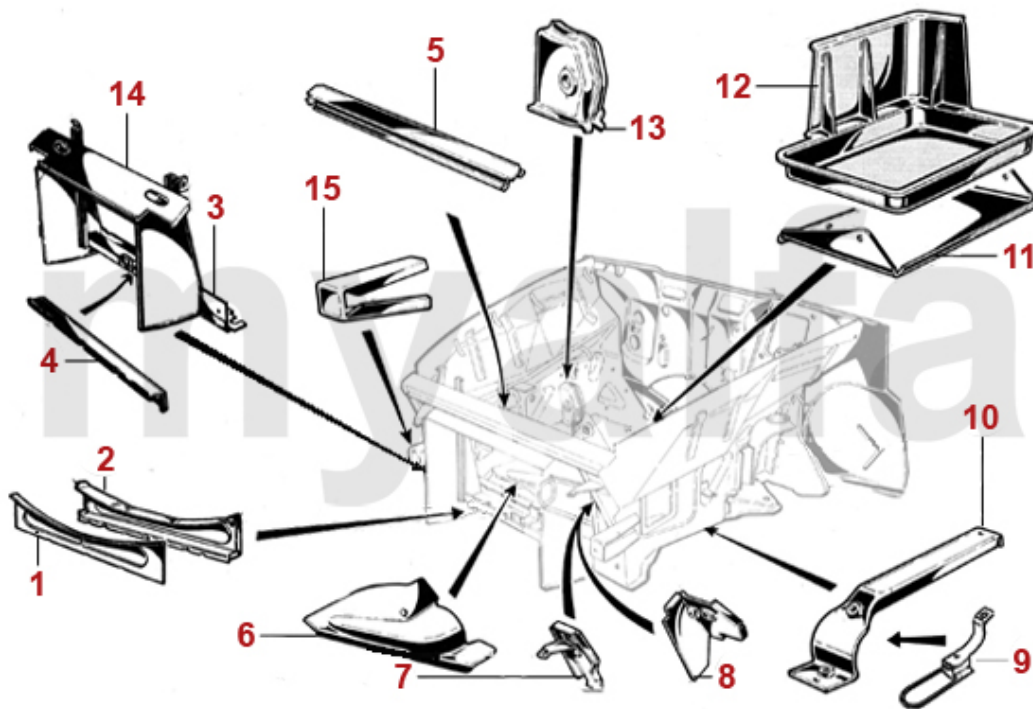

1	1110580	RADIATOR CROSS-MEMBER 1963-68 FRONT PART	SEK757.85
2	1110590	RADIATOR CROSS-MEMBER 1963-68 REAR PART	SEK1,387.50
3	1112210	RADIATOR CROSS-MEMBER 1968-93 FRONT PART	SEK641.30
4	1110600	RADIATOR CROSS-MEMBER 1968-93 REAR PART	SEK757.85
5	1112240	UPPER TRANSVERSE PANEL SPIDER	SEK757.85
6	1190661	FLITCH PANEL LEFT	SEK1,270.95
6	1190662	FLITCH PANEL RIGHT	SEK1,270.95
7	1190641	SHUT PANEL FRONT LEFT	SEK542.24
7	1190642	SHUT PANEL FRONT RIGHT	SEK542.24
8	1190652	SHUT PANEL REAR RIGHT	SEK758.27
8	1190651	SHUT PANEL REAR LEFT	SEK758.27
9	1311050	FRONT TOW HOOK	SEK756.74
10	1191551	FRONT ANTI-ROLL BAR MOUNTING BRACKET LEFT	SEK465.23
10	1191552	FRONT ANTI-ROLL BAR MOUNTING BRACKET RIGHT	SEK465.23
11	1190690	BATTERY SUPPORT PANEL	SEK528.22
12	1191270	BATTERY TRAY METAL SERIES 1	SEK1,509.88
13	5410680	TOP SUSPENSION ARM INNER MOUNT	SEK777.69
14	1190540	RADIATOR FRAME SPIDER	SEK3,323.06
15	1310670	BUMPERSUPPORT BRACKET SPIDER 1966-82	SEK506.02