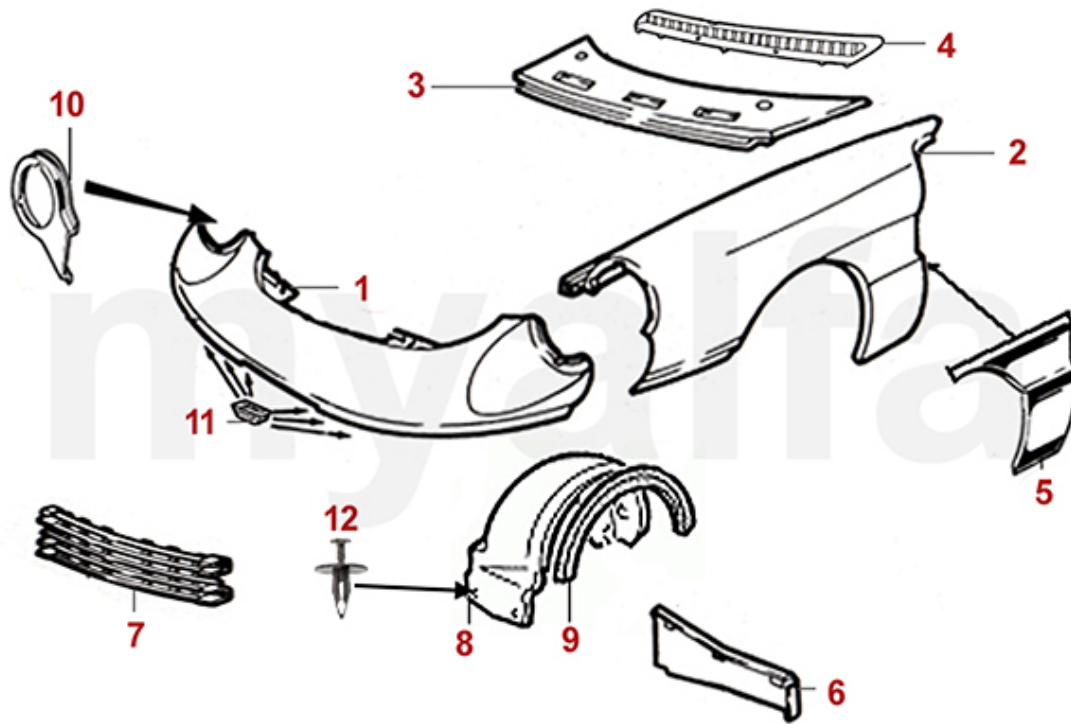

1	1112000	UPPER FRONT PANEL SPIDER 1990-93	SEK2,786.66
2	1121201	FRONT WING SPIDER 1983-93 LEFT	SEK6,061.85
2	1121202	FRONT WING SPIDER 1983-93 RIGHT	SEK6,061.85
3	1190530	SCUTTLE PANEL SPIDER 1981-93 FRONT	SEK2,553.42
5	1201161	REPAIR PANEL FRONT WING SPIDER REAR LEFT	SEK873.29
5	1201162	REPAIR PANEL FRONT WING SPIDER REAR RIGHT	SEK873.29
6	1192131	PANEL SPIDER 1983-93 LEFT	SEK693.75
6	1192132	PANEL SPIDER 1983-93 RIGHT	SEK693.75
7	1191900	SCUTTLE GRID PLASTIC SPIDER 1983-93	On request
8	1191731	SPLASH SHIELD FRONT SPIDER 1990-93 LEFT	On request
8	1191732	SPLASH SHIELD FRONT SPIDER 1990-93 RIGHT	On request
9	1191740	SPLASH SHIELD TO WING SEAL SPIDER 1990-93	On request
10	1110391	HEADLIGHT SUPPORT PANEL SPIDER LEFT	SEK1,037.71
10	1110392	HEADLIGHT SUPPORT PANEL SPIDER RIGHT	SEK1,037.71
11	1371260	SPACER (3 PCS) FRONT PANEL / BUMPER SPIDER 1983-93	SEK103.79
12	1792500	BODY BOUND RIVET (5 PC) SPIDER1990-93, FRONT WHEELHOUSE AND TRUNK CARPET	SEK208.68