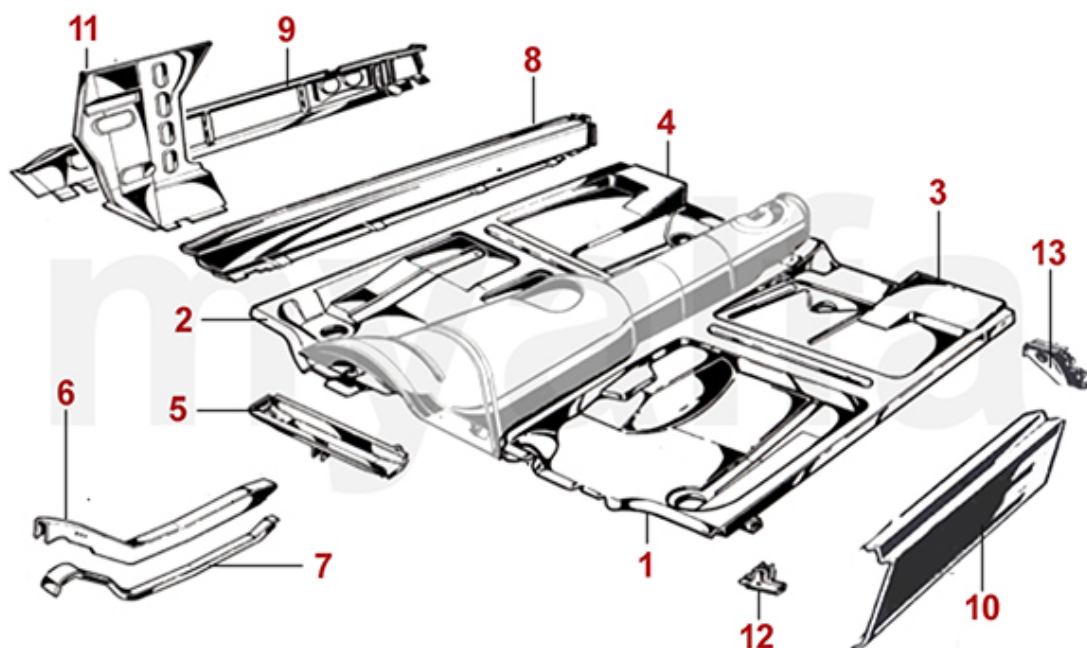

1	1162011	FLOOR PAN FRONT LEFT - 105/115 TOP MOUNTED PEDALBOX	SEK2,087.08
1	1160801	FLOOR PAN FULL LENGHT LEFT - 105/115 SPIDER 1970-93	SEK1,853.84
2	1162012	FLOOR PAN FRONT RIGHT - 105/115 LHD	SEK2,087.08
2	1160802	FLOOR PAN FULL LENGHT RIGHT - 105/115 SPIDER 1970-93	SEK1,853.84
3	1160841	FLOOR PAN REAR LEFT - 105/115 SPIDER 1970-93	SEK2,330.72
4	1160842	FLOOR PAN SPIDER 1970-93 REAR RIGHT	SEK2,330.72
5	1191591	CROSS MEMBER FLOOR PAN LEFT	SEK1,853.84
5	1191592	CROSS MEMBER FLOOR PAN RIGHT	SEK1,853.84
6	1160811	FRONT CHASSIS LEG LEFT FROM 1970 ON, HANGING PEDALS	SEK1,690.67
6	1160812	FRONT CHASSIS LEG RIGHT	SEK1,690.67
6	1160751	FRONT CHASSIS LEG LEFT 1968-70, STANDING PEDALS HYDRAULIC CLUTCH	SEK2,087.08
7	1160821	FRONT CHASSIS LEG INSERT 1970-93 LEFT	SEK1,298.84
7	1160822	FRONT CHASSIS LEG INSERT RIGHT	SEK1,298.84
8	1160761	INNER SILL SPIDER LEFT	SEK2,903.21
8	1160762	INNER SILL SPIDER RIGHT	SEK2,903.21
9	1160731	MIDDLE SILL SPIDER LEFT	SEK2,320.32
9	1160732	MIDDLE SILL SPIDER RIGHT	SEK2,320.32
10	1160701	OUTER SILL SPIDER LEFT	SEK717.06
10	1160702	OUTER SILL SPIDER RIGHT	SEK717.06
11	1190742	INNER A-PILLAR SPIDER INNER RIGHT	SEK1,154.26
11	1190741	INNER A-PILLAR SPIDER INNER LEFT	SEK1,154.26
12	1160770	JACKING POINT FRONT	SEK348.68
13	1160780	JACKING POINT GIULIA / SPIDER 1966-86 REAR	SEK523.50