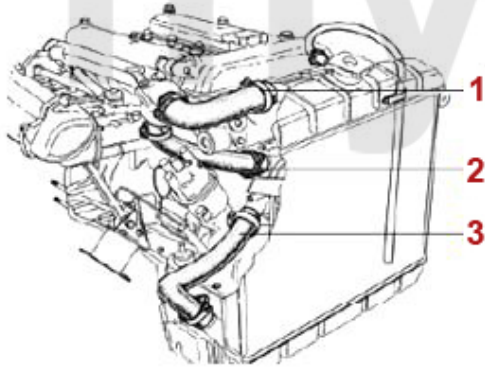

**Ausführung mechanische Lüfter
MECHANICAL FAN VERSION**