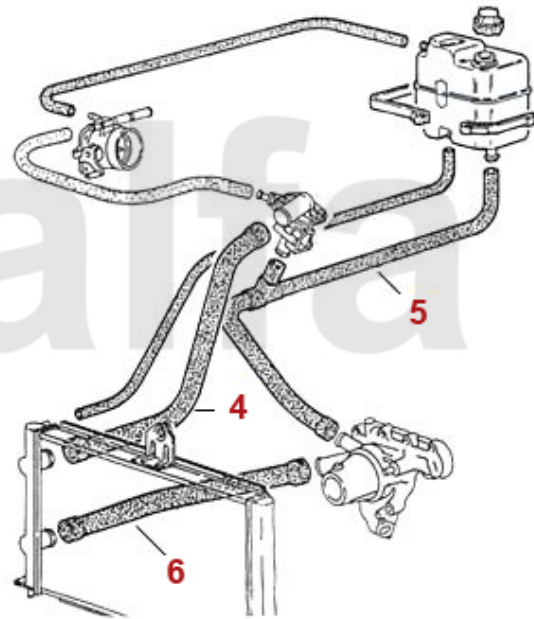

**Ausführung elektrischer Lüfter
ELECTRICAL FAN VERSION**

1	2660500	RADIATOR HOSE RADIATOR / INTAKE MANIFOLD SPIDER 2000 IE 1986-88 MECHANICAL FAN	SEK332.31
1	2660520	RADIATOR HOSE RADIATOR / INTAKE MANIFOLD SPIDER 2000 IE 1989 MECHANICAL FAN	SEK325.37
2	2660510	RADIATOR HOSE THERMOSTAT/ WATER PUMP SPIDER 2000 IE 1986-88 MECHANICAL FAN	SEK346.88
3	2660180	RADIATOR HOSE RADIATOR / WATER PUMP 1300-2000 (RADIATOR 2 LATERAL HOLDERS)	SEK169.14
3	2660630	RADIATOR HOSE RADIATOR / WATER PUMP SPIDER 2000 IE 1986-89 MECHANICAL FAN	SEK565.55
4	2660410	RADIATOR HOSE RADIATOR / INTAKE MANIFOLD SPIDER 2000 IE 1988-93 ELECTRIC FAN	SEK309.00
5	2660380	RADIATOR HOSE THERMOSTAT/ WATER PUMP/RADIATOR EXPANSION TANK SPIDER 2000 IE 1988-93 ELEKTRIC RADIATOR	SEK693.75
6	2660400	RADIATOR HOSE RADIATOR / WATER PUMP SPIDER ELECTRIC FAN	SEK262.38
6	2660580	RADIATOR HOSE RADIATOR / WATER PUMP SPIDER 2000 IE 1988-89 ELECTRIC FAN	On request
6	2660590	RADIATOR HOSE RADIATOR / WATER PUMP SPIDER 2000 IE 1988-93 WITH AIR CONDITION	SEK496.73