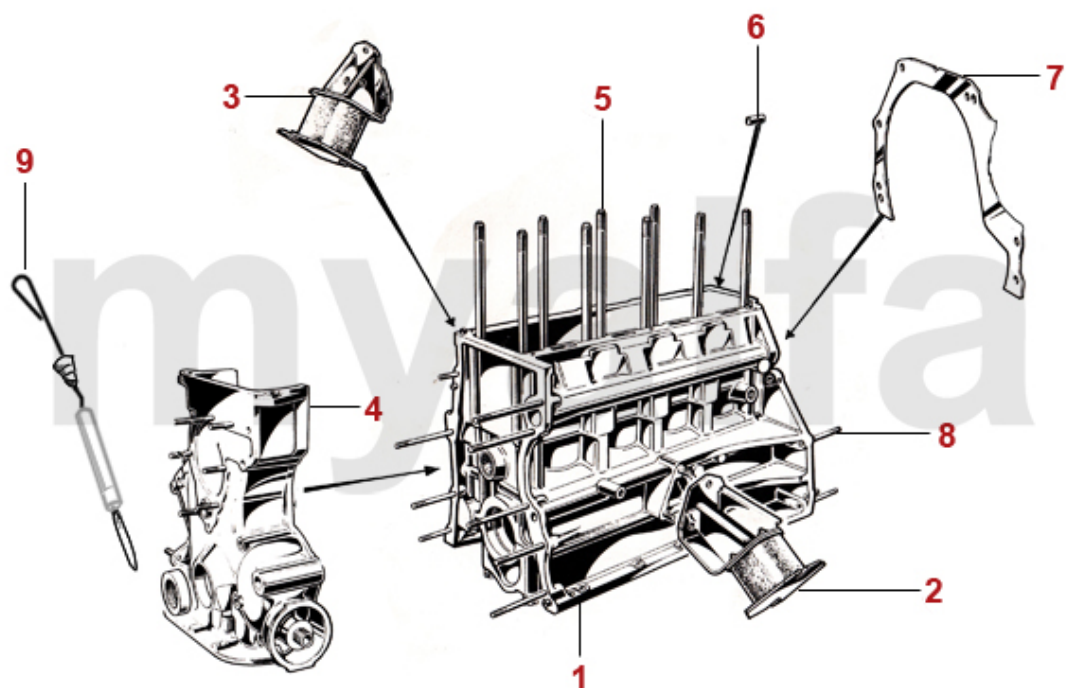

1	2142330	ENGINE BLOCK 1300 SERIES 1 OIL FILTER CARTRIDGE STYLE USED	On request
1	2142250	ENGINE BLOCK 1300 SERIES 2 SPIN-ON STYLE OIL FILTER USED	On request
1	2142270	ENGINE BLOCK 1600 SERIES 2 SPIN-ON STYLE OIL FILTER USED	On request
1	2142280	1600 ENGINE MOUNT used Type 116 with oilfilter cartridge	On request
1	2142290	ENGINE BLOCK 1750 USED	On request
1	2142300	1800 ENGINE MOUNT used Type 116 with oilfilter cartridge	On request
1	2142310	ENGINE BLOCK 2000 105 SPIN-ON STYLE OIL FILTER USED	On request
1	2142320	2000 ENGINE MOUNT used type 116 with oilfilter cartridge	On request
2	2800671	ENGINE MOUNT ROUND LEFT EXHAUST RACING STRENGTHENED	SEK670.44
2	2280661	ENGINE MOUNT ROUND, LEFT EXHAUST	SEK523.50
3	2800672	ENGINE MOUNT ROUND RIGHT INTAKE RACING STRENGTHENED	SEK670.44
3	2280662	ENGINE MOUNT ROUND, RIGHT INTAKE	SEK523.50
4	2142720	TIMING COVER USED PLEASE SPECIFY WHICH MODEL	On request
5	2282360	ENGINE STUD 1750-2000 M12	SEK262.38
5	2282340	ENGINE STUD 1600 M11 - 101/105	SEK227.41
5	2282370	ENGINE STUD 1300 M11 - 101/105	SEK227.41
6	2281980	CENTRE STUD ENGINE BLOCK REAR	On request
7	4100500	SPACER ENGINE / TRANSMISSION 1967-93	SEK338.13
8	2281430	STUD ENGINE / TRANSMISSION	SEK55.36
9	8510020	OIL DIP STICK FOR 8cm PIPE 1974-86	SEK348.68
9	8510030	OIL DIP STICK FOR 12cm PIPE 1971-73	SEK348.68