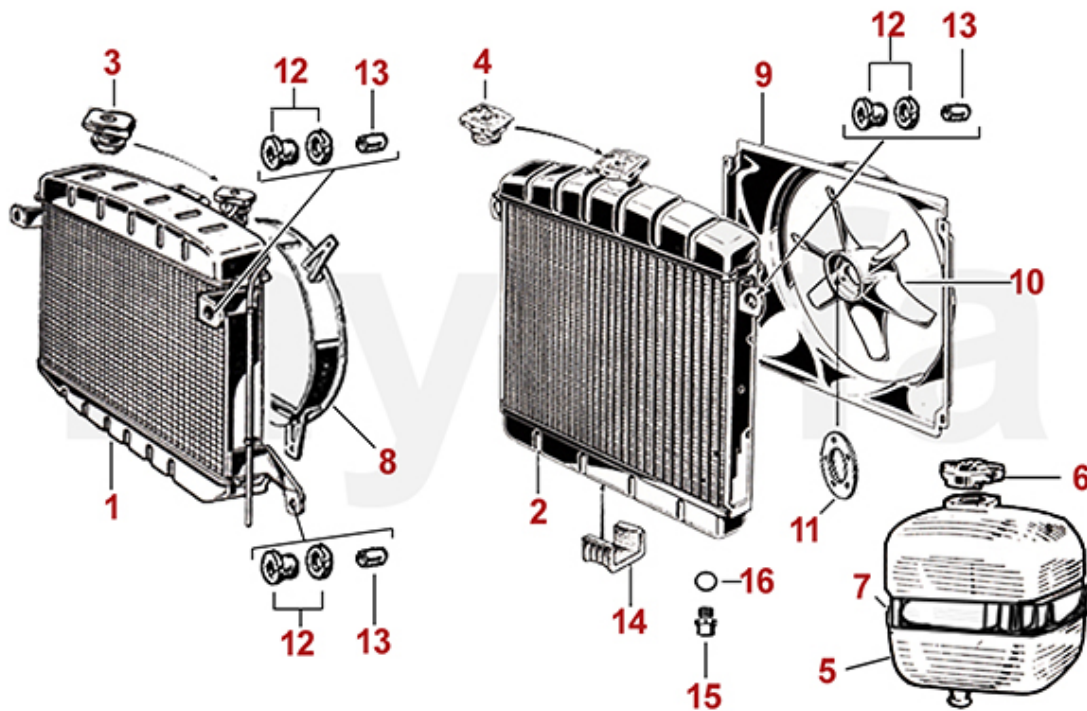

1	2610650	RADIATOR (NEW PART)-SPIDER 66-68	On request
2	2610010	RADIATOR SPIDER 1968-87 CARBURETTOR MODELS OVERFLOW RIGHT	SEK4,185.81
2	2610450	RADIATOR SPIDER 2000 IE 1986-89 MECHANICAL FAN	SEK4,185.81
3	2680600	RADIATOR CAP ROUND TYPE MODELS WITHOUT EXPANSION TANK	SEK145.69
3	2680610	RADIATOR CAP ROUND TYPE MODELS WITHOUT EXPANSION TANK, CHROMED	SEK277.50
4	2680060	RADIATOR CAP SQUARE TYPE MODELS WITH EXPANSION TANK	SEK145.69
4	2680620	RADIATOR CAP SQUARE TYPE MODELS WITH EXPANSION TANK, CHROMED	SEK277.50
4	9302640	RADIATOR CAP DECAL	SEK57.17
5	2650250	RADIATOR EXPANSION TANK 1968-89	SEK543.35
6	2680260	RADIATOR EXPANSION TANK CAP 1968-89	SEK115.44
6	2680490	RADIATOR EXPANSION TANK CAP 1968-89 CHROMED	SEK193.56
7	2651050	CLAMP RADIATOR EXPANSION TANK	SEK361.44
8	2640020	FAN COWL METAL 105 1ST SERIES 1962-1968	SEK921.16
9	2640560	PLASTIC RADIATOR COWL 1983-89 MECHANICAL FAN	SEK431.37
9	2640010	PLASTIC RADIATOR COWL 1968-82 - DEEP SHAPE 7.5 CM	SEK465.23
10	2640530	FAN BLADE 1972-89 MECHANICAL FAN	SEK320.65
10	2640520	FAN BLADE 1300/1600 1964-72	SEK348.68
11	2640040	WASHER FOR FAN	SEK173.72
12	2680710	LATERAL RADIATOR SUPPORT RUBBER (SET)	SEK173.72
13	2680530	BUSH (SET) RADIATOR MOUNTING RUBBER	SEK45.51
14	2680030	RADIATOR BOTTOM SUPPORT RUBBER 1968-89 CARBURETTOR MODELS	SEK54.81
15	2650010	RADIATOR DRAIN SCREW	SEK81.03
16	2650030	COPPER SEAL RING FOR RADIATOR DRAIN SCREW	SEK17.48