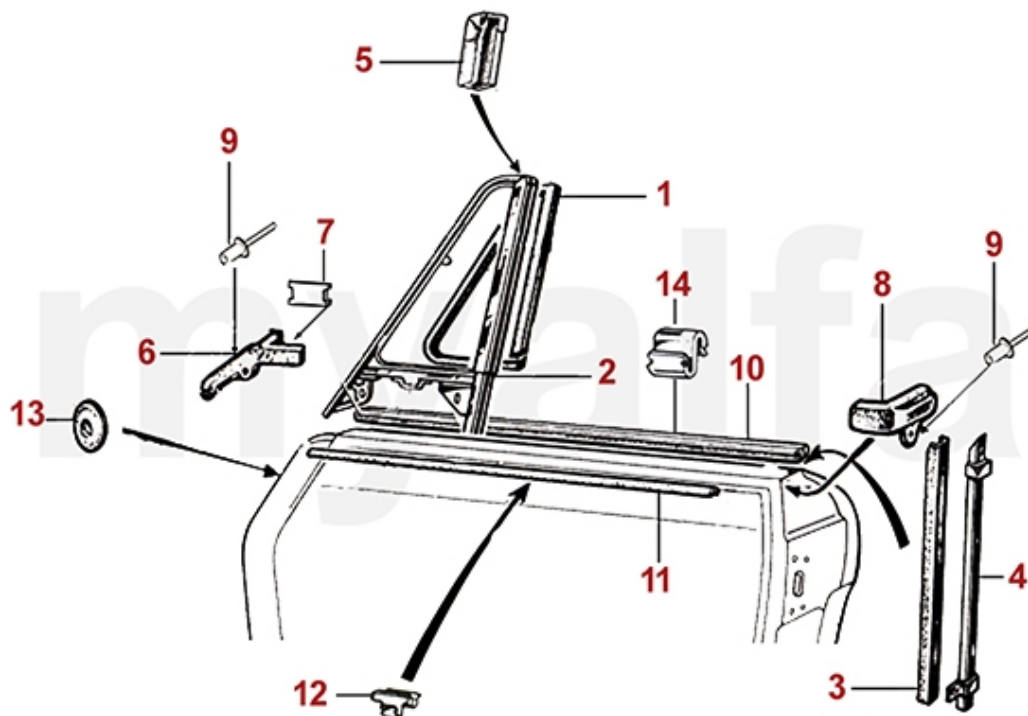

1	1610310	SET QUARTERLIGHT SEALS SPIDER 1966-69	SEK3,369.68
1	1610311	QUARTER WINDOW SEALSPIDER 1970-93 LEFT	SEK513.10
1	1610312	QUARTER WINDOW SEALSPIDER 1970-93 RIGHT	SEK513.10
2	1610420	DOOR GLASS CHANNEL FELT SPIDER FRONT	SEK93.24
3	1610410	DOOR GLASS CHANNEL FELT SPIDER REAR	SEK62.99
4	1610401	DOOR GLASS CHANNEL SPIDER 1970-93 REAR LEFT	SEK613.28
4	1610402	DOOR GLASS CHANNEL SPIDER 1970-93 REAR RIGHT	SEK613.28
5	1630430	QUARTER LIGHT TOP FINISHING RUBBER (SET) SPIDER	SEK138.75
6	1630342	FRONT DOOR RAIN SEAL SPIDER RIGHT	SEK138.75
6	1630341	FRONT DOOR RAIN SEAL SPIDER LEFT	SEK138.75
7	1330140	RETAINING CLIP FOR SPIDER FRONT DOOR SEAL	SEK22.20
8	1630351	DOOR GLASS RUNNER END SEAL SPIDER LEFT	SEK86.30
8	1630352	DOOR GLASS RUNNER END SEAL SPIDER RIGHT	SEK86.30
9	1631040	PLASTIC RIVET DOOR SEALS SPIDER	SEK16.37
10	1611060	OUTER HORIZONTAL WEATHERSTRIP SPIDER	SEK150.41
11	1610200	HORIZONTAL WINDOW FELT 100 cm	SEK184.26
12	1610390	RETAINING CLIP RETAINING CLIP INNER WINDOW FELT SPIDER	SEK51.34
13	1630710	PLUG FOR DOOR SCREWS SPIDER	SEK91.58
14	1330090	RETAINING CLIP FOR OUTER WINDOW FELT SPIDER	SEK51.34