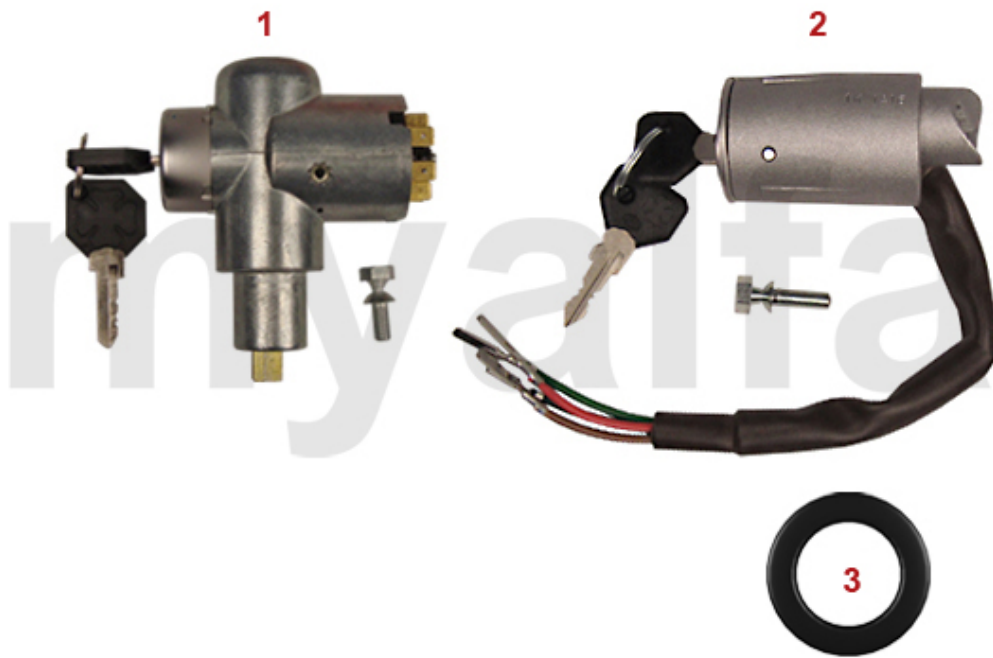

1	8110080	IGNITION SWITCH RIGHT SIDE OF STEERING WHEEL	SEK1,620.74
2	8110670	IGNITION SWITCH SPIDER 1979-93, GIULIETTA Bj.>1983, GTV6, WITH 3 CABLES	SEK1,737.29
2	8110680	IGNITION SWITCH SPIDER 1979-93, 4 CABLES, ALFETTA, GIULIETTA UNTIL 1983, GTV6 (116)	SEK2,087.08
3	1731960	RUBBER SURROUND IGNITION SPIDER 1980-93	SEK227.41