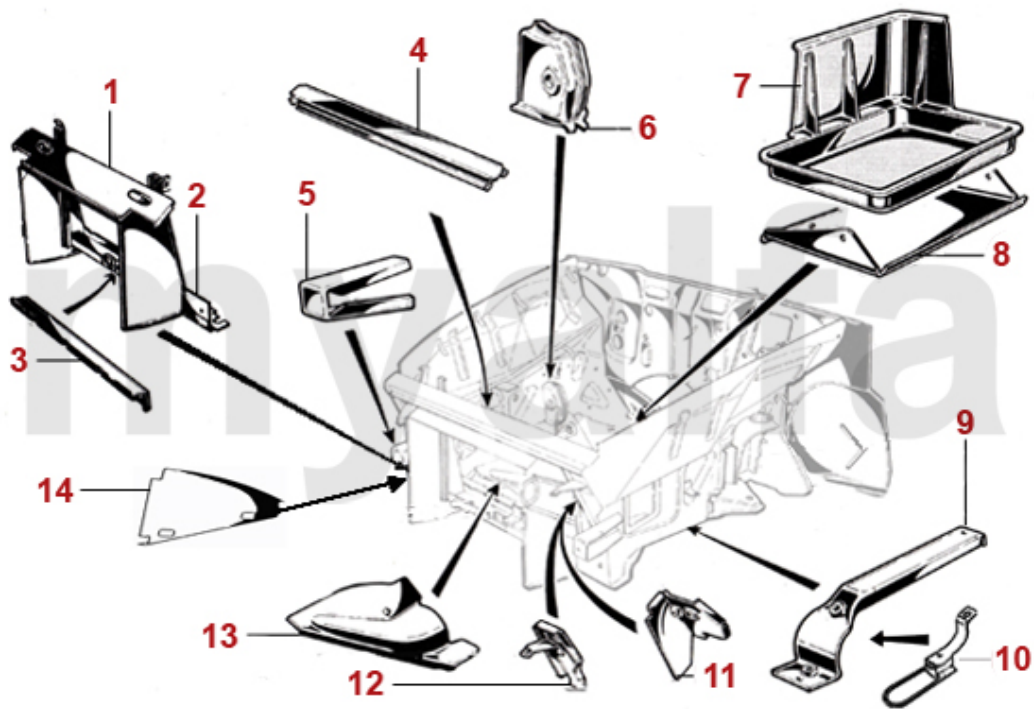

1	1190540	RADIATOR FRAME SPIDER	SEK3,323.06
2	1112210	RADIATOR CROSS-MEMBER 1968-93 FRONT PART	SEK641.30
3	1110600	RADIATOR CROSS-MEMBER 1968-93 REAR PART	SEK757.85
4	1112240	UPPER TRANSVERSE PANEL SPIDER	SEK757.85
5	1310670	BUMPERSUPPORT BRACKET SPIDER 1966-82	SEK506.02
6	5410680	TOP SUSPENSION ARM INNER MOUNT	SEK777.69
7	1190250	BATTERY TRAY PLASTIC CARBURETTOR MODELS	SEK425.55
8	1190690	BATTERY SUPPORT PANEL	SEK528.22
9	1191551	FRONT ANTI-ROLL BAR MOUNTING BRACKET LEFT	SEK465.23
9	1191552	FRONT ANTI-ROLL BAR MOUNTING BRACKET RIGHT	SEK465.23
10	1311050	FRONT TOW HOOK	SEK756.74
11	1190652	SHUT PANEL REAR RIGHT	SEK758.27
11	1190651	SHUT PANEL REAR LEFT	SEK758.27
12	1190641	SHUT PANEL FRONT LEFT	SEK542.24
12	1190642	SHUT PANEL FRONT RIGHT	SEK542.24
13	1190661	FLITCH PANEL LEFT	SEK1,270.95
13	1190662	FLITCH PANEL RIGHT	SEK1,270.95
14	1192871	SPLASH PANEL SUPPORT SPIDER 1966-82 FRONT LEFT	SEK558.47
14	1192872	SPLASH PANEL SUPPORT SPIDER 1966-82 FRONT RIGHT	SEK558.47