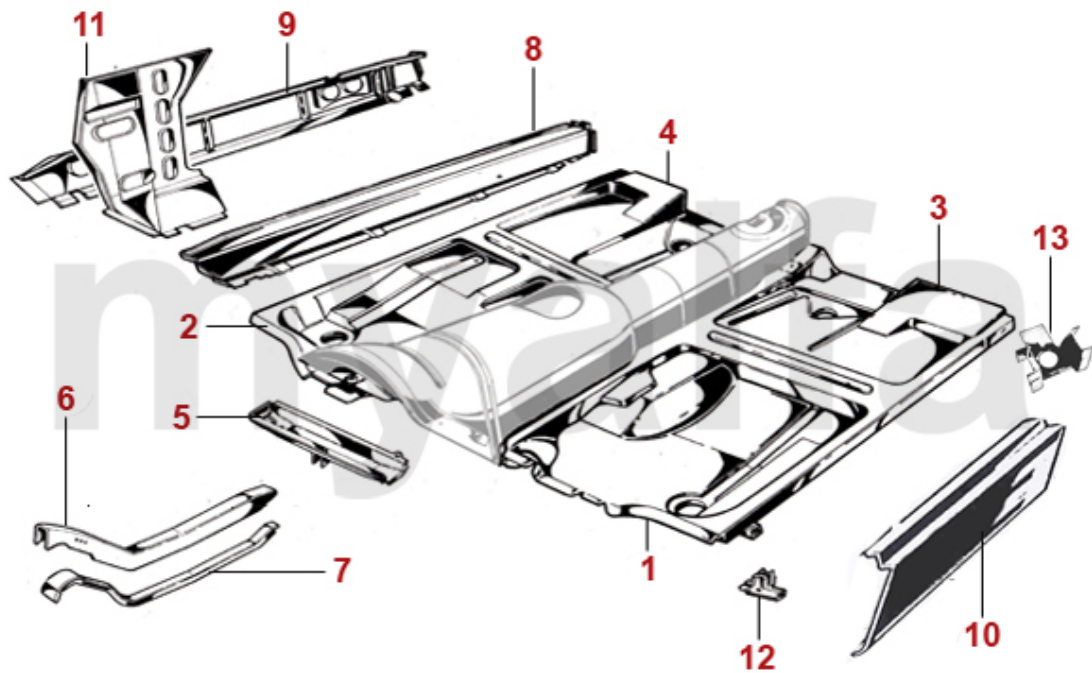

1	1162011	FLOOR PAN FRONT LEFT - 105/115 TOP MOUNTED PEDALBOX	SEK2,087.08
1	1160801	FLOOR PAN FULL LENGHT LEFT - 105/115 SPIDER 1970-93	SEK1,853.84
2	1162012	FLOOR PAN FRONT RIGHT - 105/115 LHD	SEK2,087.08
2	1160802	FLOOR PAN FULL LENGHT RIGHT - 105/115 SPIDER 1970-93	SEK1,853.84
3	1160841	FLOOR PAN REAR LEFT - 105/115 SPIDER 1970-93	SEK2,330.72
4	1160842	FLOOR PAN SPIDER 1970-93 REAR RIGHT	SEK2,330.72
5	1191591	CROSS MEMBER FLOOR PAN LEFT	SEK1,853.84
5	1191592	CROSS MEMBER FLOOR PAN RIGHT	SEK1,853.84
6	1160811	FRONT CHASSIS LEG LEFT FROM 1970 ON, HANGING PEDALS	SEK1,690.67
6	1160812	FRONT CHASSIS LEG RIGHT	SEK1,690.67
7	1160821	FRONT CHASSIS LEG INSERT 1970-93 LEFT	SEK1,298.84
7	1160822	FRONT CHASSIS LEG INSERT RIGHT	SEK1,298.84
8	1160761	INNER SILL SPIDER LEFT	SEK2,903.21
8	1160762	INNER SILL SPIDER RIGHT	SEK2,903.21
9	1160731	MIDDLE SILL SPIDER LEFT	SEK2,320.32
9	1160732	MIDDLE SILL SPIDER RIGHT	SEK2,320.32
10	1160701	OUTER SILL SPIDER LEFT	SEK717.06
10	1160702	OUTER SILL SPIDER RIGHT	SEK717.06
11	1190742	INNER A-PILLAR SPIDER INNER RIGHT	SEK1,154.26
11	1190741	INNER A-PILLAR SPIDER INNER LEFT	SEK1,154.26
12	1161310	JACKING POINT SPIDER 1986-93 FRONT	SEK291.51
13	1160791	JACKING POINT SPIDER 1987-93 REAR LEFT	SEK577.20
13	1160792	JACKING POINT SPIDER 1987-93 REAR RIGHT	SEK577.20