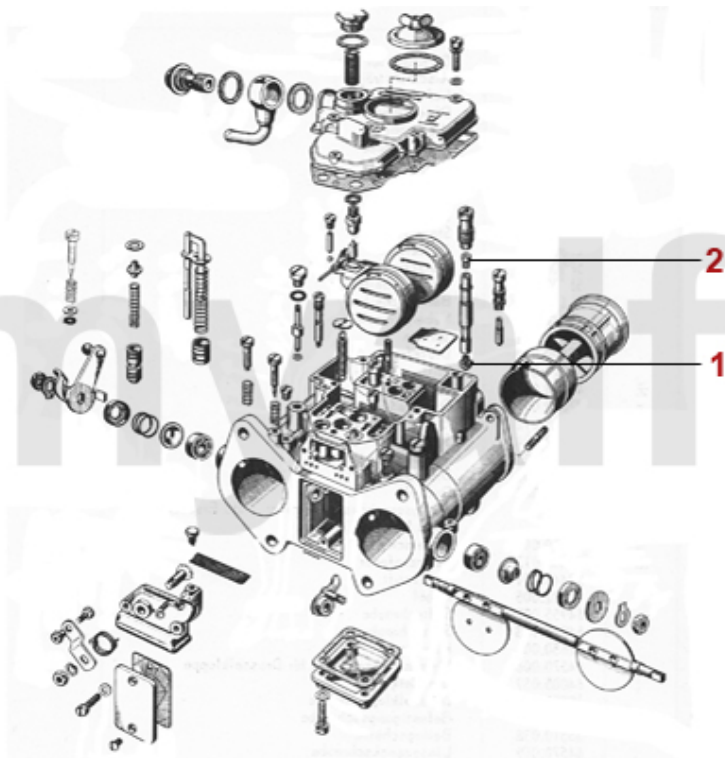

1	2524000	MAIN JET 110 WEBER DCOE	SEK103.79
1	2524010	MAIN JET 115 WEBER DCOE	SEK103.79
1	2524040	MAIN JET 130 WEBER DCOE	SEK103.79
1	2524050	MAIN JET 135 WEBER DCOE	SEK103.79
1	2524060	MAIN JET 140 WEBER DCOE	SEK103.79
1	2524070	MAIN JET 145 WEBER DCOE	SEK103.79
1	2524080	MAIN JET 150 WEBER DCOE	SEK103.79
1	2524090	MAIN JET 155 WEBER DCOE	SEK103.79
1	2524100	MAIN JET 160 WEBER DCOE	SEK85.05
1	2524110	MAIN JET 165 WEBER DCOE	SEK85.05
1	2524120	MAIN JET 170 WEBER DCOE	SEK85.05
1	2524130	MAIN JET 175 WEBER DCOE	SEK85.05
1	2524140	MAIN JET 180 WEBER DCOE	SEK85.05
2	2524500	AIR CORRECTION JET 150 WEBER DCOE	SEK103.79
2	2524510	AIR CORRECTION JET 155 WEBER DCOE	SEK103.79
2	2524520	AIR CORRECTION JET 160 WEBER DCOE	SEK103.79
2	2524530	AIR CORRECTION JET 165 WEBER DCOE	SEK103.79
2	2524540	AIR CORRECTION JET 175 WEBER DCOE	On request
2	2524550	AIR CORRECTION JET 180 WEBER DCOE	SEK103.79
2	2524560	AIR CORRECTION JET 185 WEBER DCOE	SEK103.79
2	2524570	AIR CORRECTION JET 190 WEBER DCOE	SEK103.79
2	2524580	AIR CORRECTION JET 195 WEBER DCOE	SEK103.79
2	2524600	AIR CORRECTION JET 205 WEBER DCOE	SEK85.05
2	2524610	AIR CORRECTION JET 210 WEBER DCOE	SEK85.05
2	2524620	AIR CORRECTION JET 220 WEBER DCOE	SEK85.05
2	2524630	AIR CORRECTION JET 245 WEBER DCOE	SEK85.05