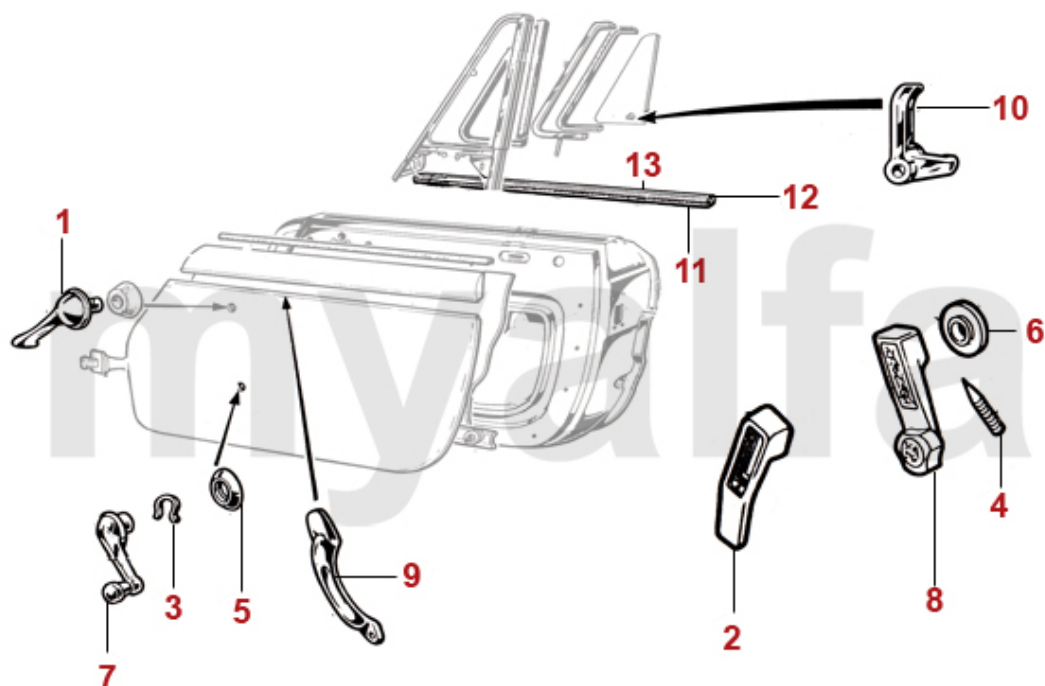

1	1760510	INNER DOOR HANDLE 1966-74	SEK448.86
2	1760500	INNER DOOR HANDLE 1974-89	SEK437.20
3	1761080	RETAINING SPRING CLIP DOOR HANDLE/WINDOW WINDER HANDLE	SEK22.20
4	1761370	GRUB SCREW INNER DOOR HANDLE / WINDOW WINDER HANDLE	SEK46.62
5	1761430	BACKING WINDOW WINDER HANDLE 1966-74 STAINLESS STEEL	SEK136.39
6	1761040	PLASTIC BACKING INNER DOOR HANDLE / WINDOW WINDER HANDLE 1974-93 BLACK	SEK32.61
7	1760520	WINDOW WINDER HANDLE 1966-74	SEK628.40
8	1760530	WINDOW WINDER HANDLE 1974-89	SEK496.73
9	1760552	INNER DOOR HANDLE SPIDER 1966-77 RIGHT	SEK804.47
10	1760601	QUARTERLIGHT LEVER GIULIA / SPIDER LEFT	SEK687.92
10	1760602	QUARTERLIGHT LEVER GIULIA / SPIDER RIGHT	SEK687.92
11	1610661	STAINLESS STEEL DOOR TRIM STRIP SPIDER LEFT	SEK1,154.26
11	1610662	STAINLESS STEEL DOOR TRIM STRIP SPIDER RIGHT	SEK1,154.26
12	1610670	OE. 60722827 / 60722828 PLASTIC STRIP FOR DOOR TRIM STRIPS	SEK185.37
13	1611060	OUTER HORIZONTAL WEATHERSTRIP SPIDER	SEK150.41