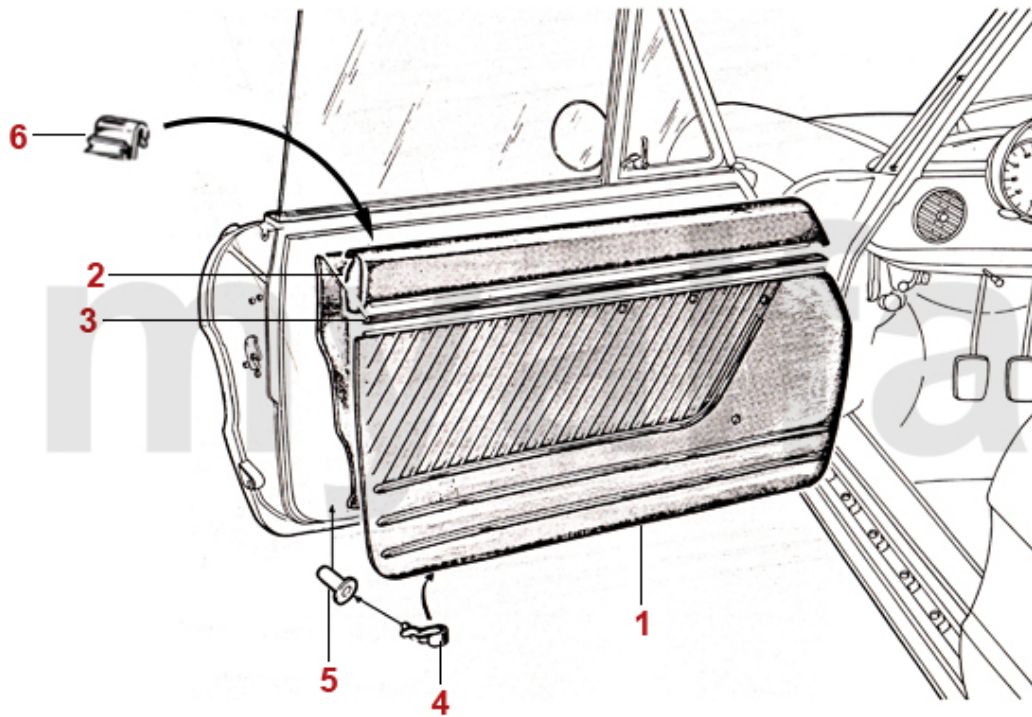

1	1740150	SET INNER DOOR TRIM PANELS SPIDER 1966-77 VINYL BLACK	SEK2,553.42
1	1741250	SET INNER DOOR TRIM PANELS SPIDER 1966-77 VINYL BORDEAUX	SEK3,019.89
2	1740421	INNER DOOR PANEL CAPPING SPIDER 1966-77 LEFT	SEK1,387.50
2	1740422	INNER DOOR PANEL CAPPING SPIDER 1966-77 RIGHT	SEK1,387.50
3	1730420	UPPER CHROME TRIM FOR INNER DOOR TRIM PANEL SPIDER 1966-78	On request
4	1740390	RETAINING CLIP INNER DOOR TRIM PANEL SPIDER	SEK22.76
5	1740400	CLIP RECEIVER FOR RETAINING CLIP	SEK29.14
6	1610390	RETAINING CLIP RETAINING CLIP INNER WINDOW FELT SPIDER	SEK51.34