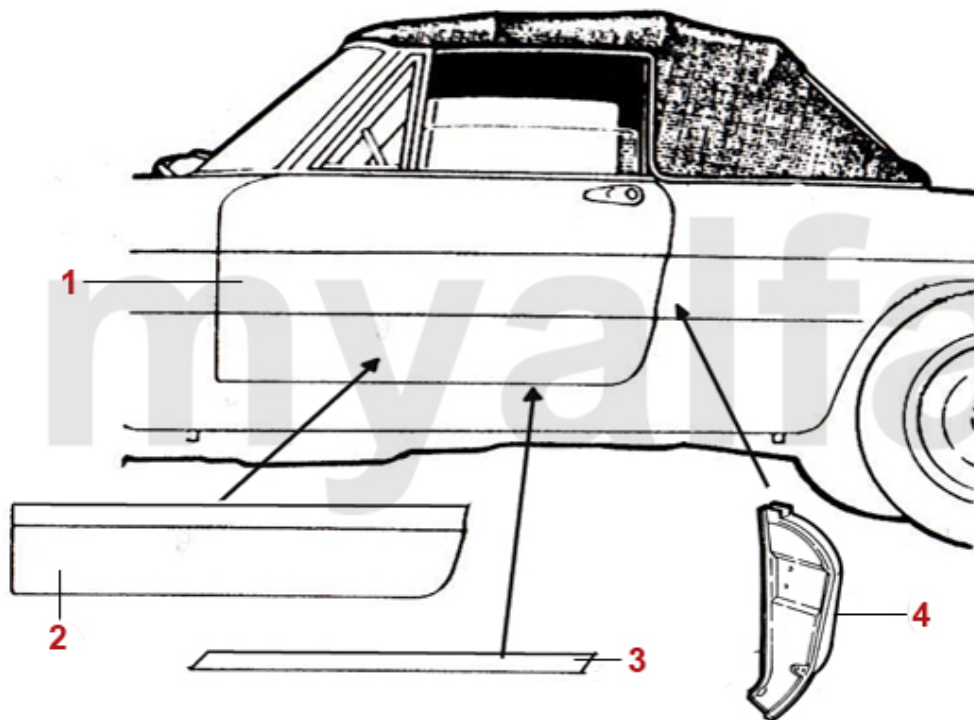

1	1131081	DOOR SPIDER 1970-79, 1750/2000 / 1979-93, 1600 LEFT	SEK8,160.58
1	1131082	DOOR SPIDER 1970-93, 1750-2000 / 1979-93,1600 RIGHT	SEK8,160.58
1	1132951	DOOR SKIN SPIDER 1966-78 LEFT, EARLY DOOR HANDLE	SEK3,836.02
1	1132952	DOOR SKIN SPIDER 1966-78 RIGHT, EARLY DOOR HANDLE	SEK3,836.02
1	1132961	DOOR SKIN SPIDER 1970-93 LEFT, LATE DOOR HANDLE	SEK3,136.44
1	1132962	DOOR SKIN SPIDER 1970-93 RIGHT, LATE DOOR HANDLE	SEK3,136.44
1	1131091	DOOR SPIDER 1970-78, 1300-1600 LEFT	SEK8,150.18
1	1131092	DOOR SPIDER 1970-78, 1300-1600 RIGHT	SEK8,150.18
2	1201801	REPAIR PANEL BOTTOM DOOR SKIN SPIDER LEFT	SEK1,037.71
2	1201802	REPAIR PANEL BOTTOM DOOR SKIN SPIDER RIGHT	SEK1,037.71
3	1201101	REPAIR PANEL DOOR BOTTOM SPIDER LEFT	On request
3	1201102	REPAIR PANEL DOOR BOTTOM SPIDER RIGHT	On request
4	1151131	B-PILLAR SPIDER LEFT	On request
4	1151132	B-PILLAR SPIDER RIGHT	On request