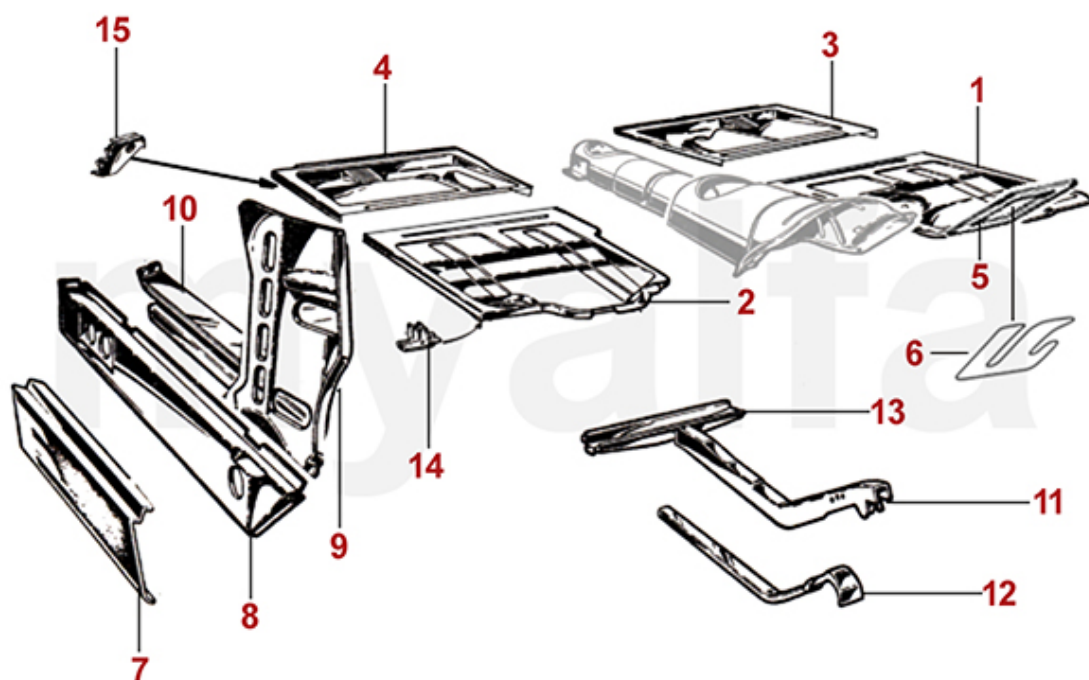

1	1162291	FLOOR PAN FRONT LEFT - 105 FLOOR MOUNTED PEDALBOX	SEK2,203.63
2	1162012	FLOOR PAN FRONT RIGHT - 105/115 LHD	SEK2,087.08
3	1162421	FLOOR PAN REAR LEFT - 105 SPIDER 1966-69	SEK2,670.11
4	1162422	FLOOR PAN REAR RIGHT - 105 SPIDER 1966-69	SEK2,670.11
5	1162280	PEDALBOX FRAME STANDING PEDALS	SEK699.58
6	1193060	PEDAL COVER STANDING PEDALS DUETTO SPIDER 1966-69	SEK921.16
7	1160701	OUTER SILL SPIDER LEFT	SEK717.06
7	1160702	OUTER SILL SPIDER RIGHT	SEK717.06
8	1160731	MIDDLE SILL SPIDER LEFT	SEK2,320.32
8	1160732	MIDDLE SILL SPIDER RIGHT	SEK2,320.32
9	1190742	INNER A-PILLAR SPIDER INNER RIGHT	SEK1,154.26
9	1190741	INNER A-PILLAR SPIDER INNER LEFT	SEK1,154.26
10	1160761	INNER SILL SPIDER LEFT	SEK2,903.21
10	1160762	INNER SILL SPIDER RIGHT	SEK2,903.21
11	1160812	FRONT CHASSIS LEG RIGHT	SEK1,690.67
11	1160741	FRONT CHASSIS LEG LEFT 1962-68, STANDING PEDALS MECHANICAL CLUTCH	SEK1,970.53
11	1160751	FRONT CHASSIS LEG LEFT 1968-70, STANDING PEDALS HYDRAULIC CLUTCH	SEK2,087.08
12	1160822	FRONT CHASSIS LEG INSERT RIGHT	SEK1,298.84
12	1160021	FRONT CHASSIS LEG INSERT 1962-70 LEFT	SEK1,298.84
13	1191591	CROSS MEMBER FLOOR PAN LEFT	SEK1,853.84
13	1191592	CROSS MEMBER FLOOR PAN RIGHT	SEK1,853.84
14	1160770	JACKING POINT FRONT	SEK348.68
15	1160780	JACKING POINT GIULIA / SPIDER 1966-86 REAR	SEK523.50