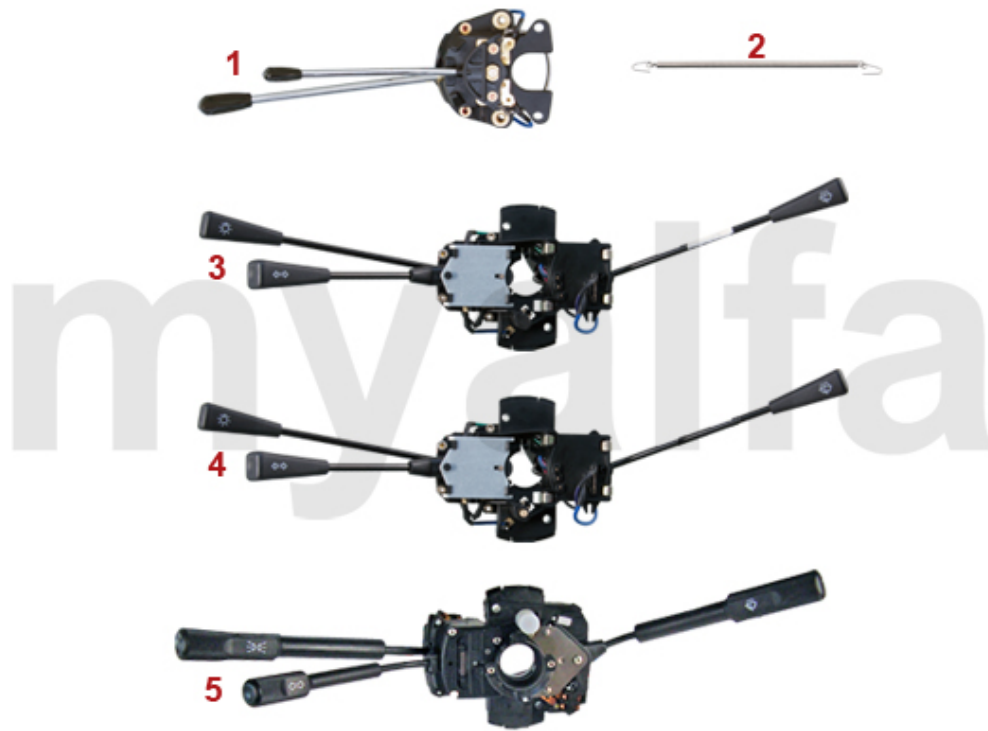

1	8411510	COLUMN SWITCH 1962-80 2 HEADLIGHTS MODELS	SEK2,786.66
2	8431320	INDICATOR RETURN SPRING	SEK92.13
3	8430240	COLUMN SWITCH SPIDER 1980-86	SEK3,328.89
4	8430250	COLUMN SWITCH SPIDER 1986-89	SEK3,328.89
5	8430780	COLUMN STALKS SPIDER 1989-93	SEK3,328.89