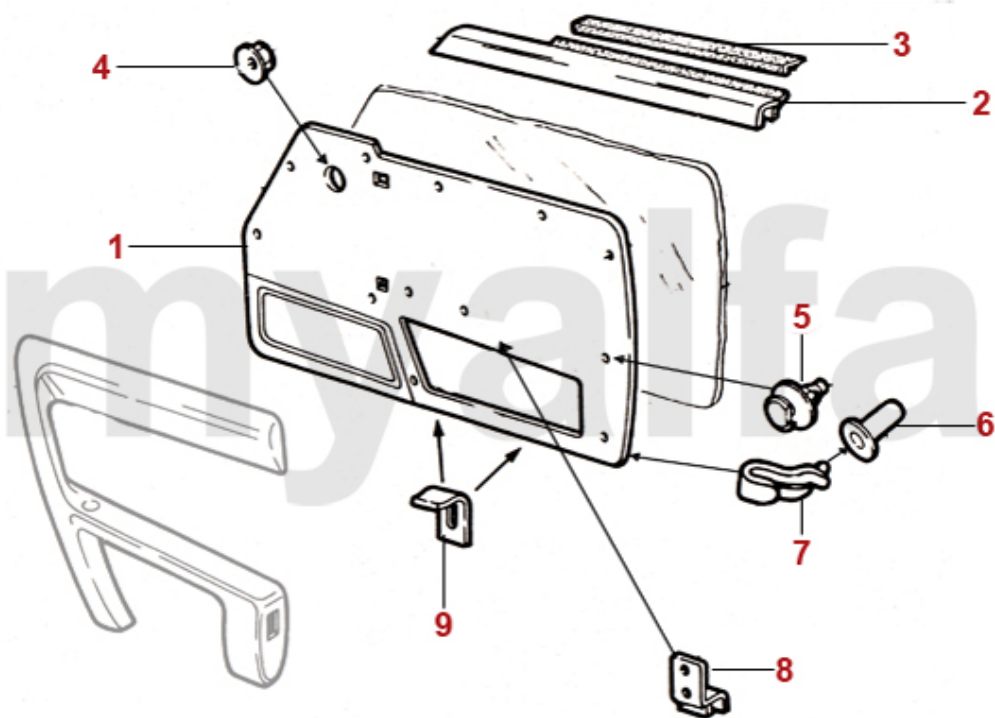

1	1742150	SET INNER DOOR TRIM PANELS SPIDER 1990-93 VINYL BEIGE	SEK3,789.40
1	1743960	SET INNER DOOR TRIM PANELS SPIDER 1990-93 VINYL BLACK	SEK2,786.66
1	1743970	SET DOOR PANELS SPIDER 1990-93 ALCANTARA BEIGE	SEK4,069.26
2	1762171	INNER DOOR PANEL CAPPING SPIDER 1990-93 oben LEFT	SEK1,387.50
2	1762172	INNER DOOR PANEL CAPPING SPIDER 1990-93 oben RIGHT	SEK1,387.50
3	1610200	HORIZONTAL WINDOW FELT 100 cm	SEK184.26
4	1763750	RETAINING CLIP ARM REST SPIDER 1990 - 93	SEK80.48
5	1742190	PLASTIC CLIP INNER DOOR TRIM PANEL SPIDER 1978-93 WHITE	SEK20.40
6	1740400	CLIP RECEIVER FOR RETAINING CLIP	SEK29.14
7	1740390	RETAINING CLIP INNER DOOR TRIM PANEL SPIDER	SEK22.76
8	1731510	UPPER STOP BRACKET DOOR POCKET SPIDER 1978-93	SEK197.03
9	1761530	LOWER BRACKET DOOR POCKET SPIDER 1978-93	SEK58.28