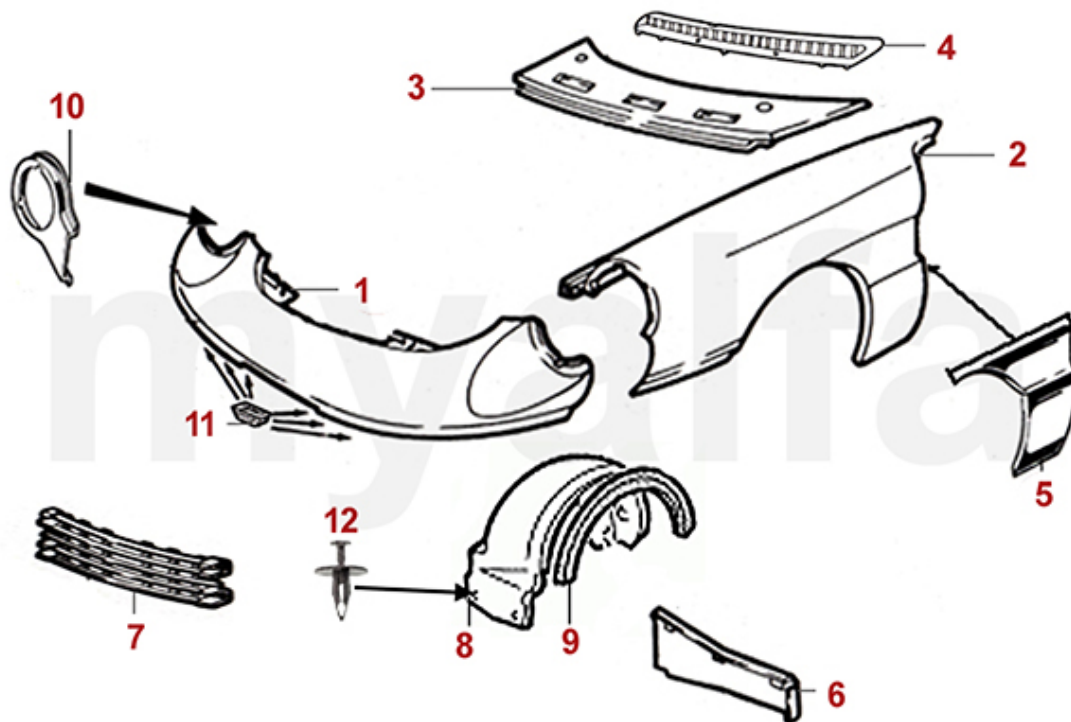

1	1112000	UPPER FRONT PANEL SPIDER 1990-93	SEK2,786.66
2	1121201	FRONT WING SPIDER 1983-93 LEFT	SEK6,061.85
2	1121202	FRONT WING SPIDER 1983-93 RIGHT	SEK6,061.85
3	1190530	SCUTTLE PANEL SPIDER 1981-93 FRONT	SEK2,553.42
5	1201161	REPAIR PANEL FRONT WING SPIDER REAR LEFT	SEK873.29
5	1201162	REPAIR PANEL FRONT WING SPIDER REAR RIGHT	SEK873.29
6	1192131	PANEL SPIDER 1983-93 LEFT	SEK693.75
6	1192132	PANEL SPIDER 1983-93 RIGHT	SEK693.75
7	1191900	SCUTTLE GRID PLASTIC SPIDER 1983-93	On request
8	1191731	SPLASH SHIELD FRONT SPIDER 1990-93 LEFT	On request
8	1191732	SPLASH SHIELD FRONT SPIDER 1990-93 RIGHT	On request
9	1191740	SPLASH SHIELD TO WING SEAL SPIDER 1990-93	On request
10	1110391	HEADLIGHT SUPPORT PANEL SPIDER LEFT	SEK1,037.71
10	1110392	HEADLIGHT SUPPORT PANEL SPIDER RIGHT	SEK1,037.71
11	1371260	SPACER (3 PCS) FRONT PANEL / BUMPER SPIDER 1983-93	SEK103.79
12	1792500	BODY BOUND RIVET (5 PC) SPIDER1990-93, FRONT WHEELHOUSE AND TRUNK CARPET	SEK208.68