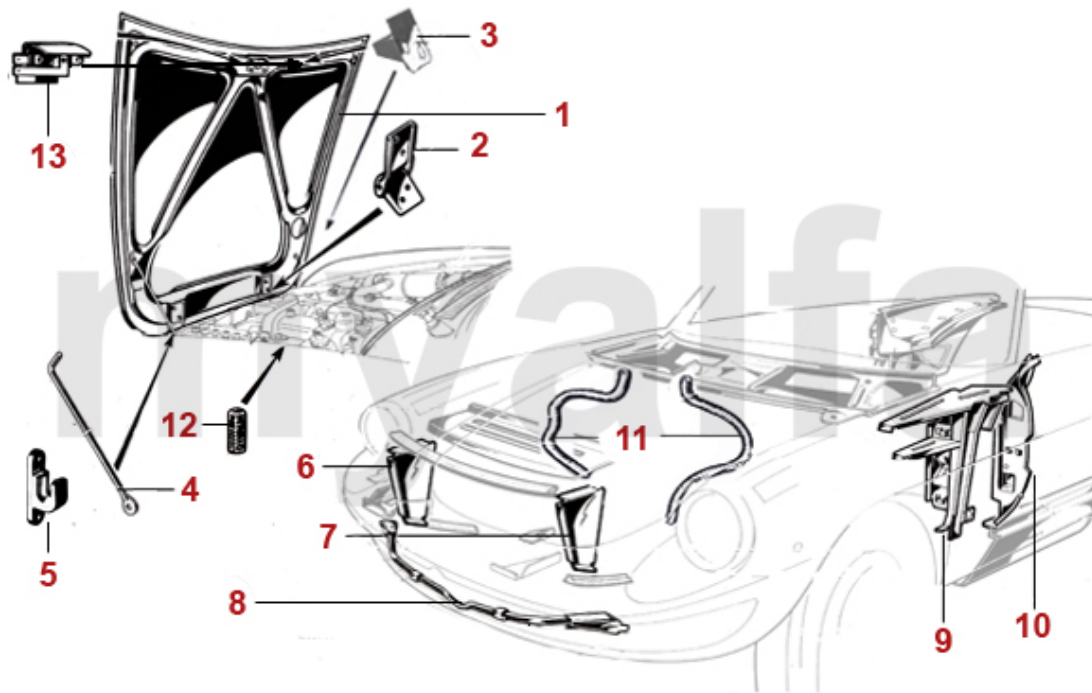

1	1130490	BONNET SPIDER	SEK7,870.32
2	1130500	BONNET HINGE SPIDER	SEK635.48
3	1372410	BONNET HINGE SUPPORT SPIDER	SEK297.34
4	1192430	BONNET SUPPORT SPIDER	SEK524.61
5	1371900	BONNET STICK SUPPORT 105/115	SEK115.44
6	1190552	AIR DEFLECTOR PANEL SPIDER 1966-82 RIGHT	SEK419.72
7	1190551	AIR DEFLECTOR PANEL SPIDER 1966-82 LEFT	SEK419.72
8	1310490	BUMPER SUPPORT SPIDER 1966-69 FRONT	SEK3,952.57
9	1191111	A-PILLAR SPIDER LEFT	SEK4,652.29
9	1191112	A-PILLAR SPIDER RIGHT	SEK4,652.29
10	1191122	OUTER A-PILLAR SHUT PANEL SPIDER RIGHT	SEK2,646.80
10	1191121	OUTER A-PILLAR SHUT PANEL SPIDER LEFT	SEK2,646.80
11	1191500	SCUTTLE DRAIN HOSE GRAY	SEK231.99
12	1630560	BONNET STOP (SET) GT BERTONE / SPIDER	SEK138.75
13	1570140	LIGHT UNDER BONNET/TRUNK/ GLOVE BOX	SEK197.03