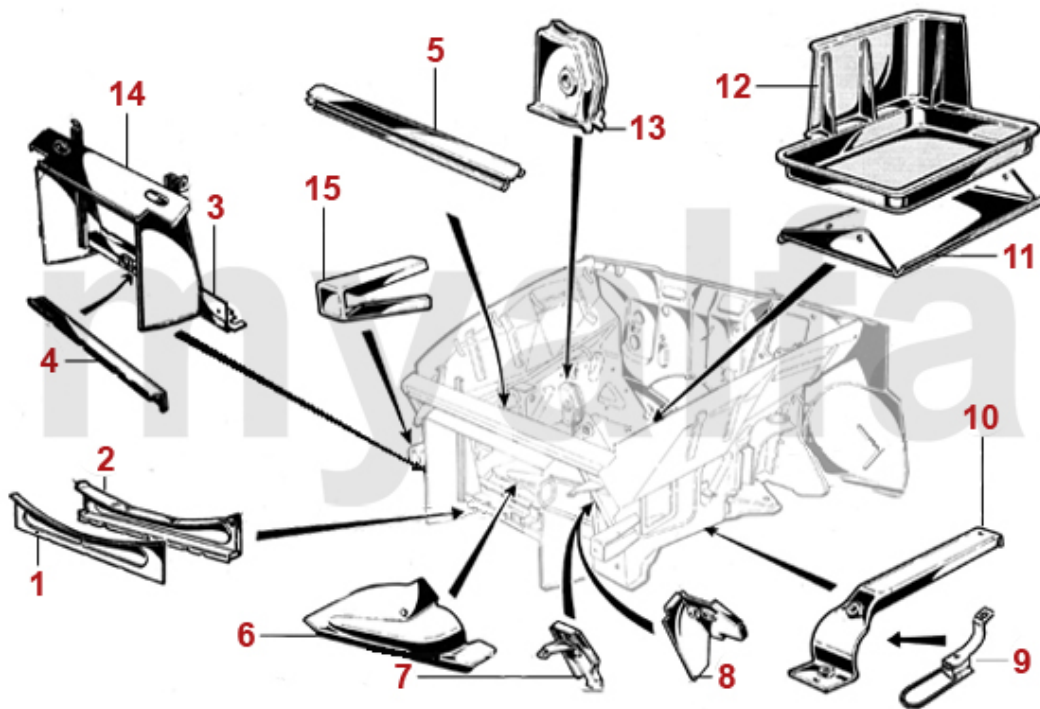

1	1110580	RADIATOR CROSS-MEMBER 1963-68 FRONT PART	SEK757.85
2	1110590	RADIATOR CROSS-MEMBER 1963-68 REAR PART	SEK1,387.50
3	1112210	RADIATOR CROSS-MEMBER 1968-93 FRONT PART	SEK641.30
4	1110600	RADIATOR CROSS-MEMBER 1968-93 REAR PART	SEK757.85
5	1112240	UPPER TRANSVERSE PANEL SPIDER	SEK757.85
6	1190661	FLITCH PANEL LEFT	SEK1,270.95
6	1190662	FLITCH PANEL RIGHT	SEK1,270.95
7	1190641	SHUT PANEL FRONT LEFT	SEK542.24
7	1190642	SHUT PANEL FRONT RIGHT	SEK542.24
8	1190652	SHUT PANEL REAR RIGHT	SEK758.27
8	1190651	SHUT PANEL REAR LEFT	SEK758.27
9	1311050	FRONT TOW HOOK	SEK756.74
10	1191551	FRONT ANTI-ROLL BAR MOUNTING BRACKET LEFT	SEK465.23
10	1191552	FRONT ANTI-ROLL BAR MOUNTING BRACKET RIGHT	SEK465.23
11	1190690	BATTERY SUPPORT PANEL	SEK528.22
12	1191270	BATTERY TRAY METAL SERIES 1	SEK1,509.88
13	5410680	TOP SUSPENSION ARM INNER MOUNT	SEK777.69
14	1190540	RADIATOR FRAME SPIDER	SEK3,323.06
15	1310670	BUMPERSUPPORT BRACKET SPIDER 1966-82	SEK506.02