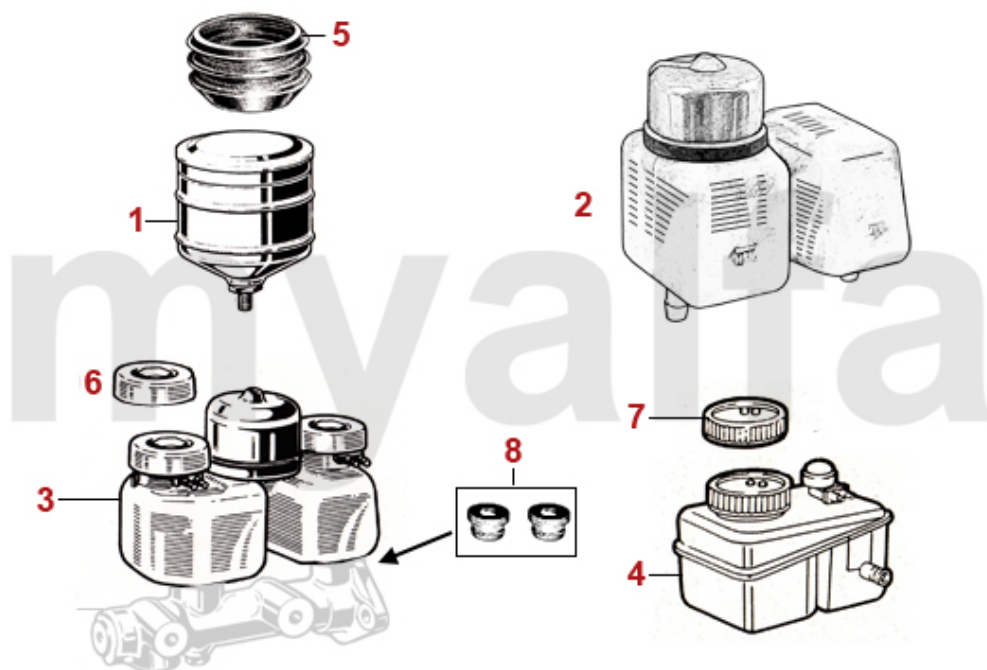

1	6771040	BRAKE FLUID RESERVOIR SERIES 1	SEK909.51
2	6770610	BRAKE FLUID RESERVOIR, STANDING PEDALS, HYD. CLUTCH	SEK827.78
3	6771110	BRAKE FLUID RESERVOIR FOR MASTER BRAKE CYLINDER HANGING PEDALS, 3 CAPS	SEK1,504.05
4	6770580	BRAKE FLUID RESERVOIR HANGING PEDALS	On request
5	6771030	RUBBER INSERT BRAKE FLUID RESERVOIR SERIES 1	SEK231.99
6	6771120	CAP BRAKE FLUID RESERVOIR, HANGING PEDALS	SEK149.30
7	4380200	CAP BRAKE / CLUTCH RESERVIORRE HANGING PEDALS	SEK138.75
8	6770570	BRAKE FLUID RESERVOIR SEAL ATE	SEK61.74