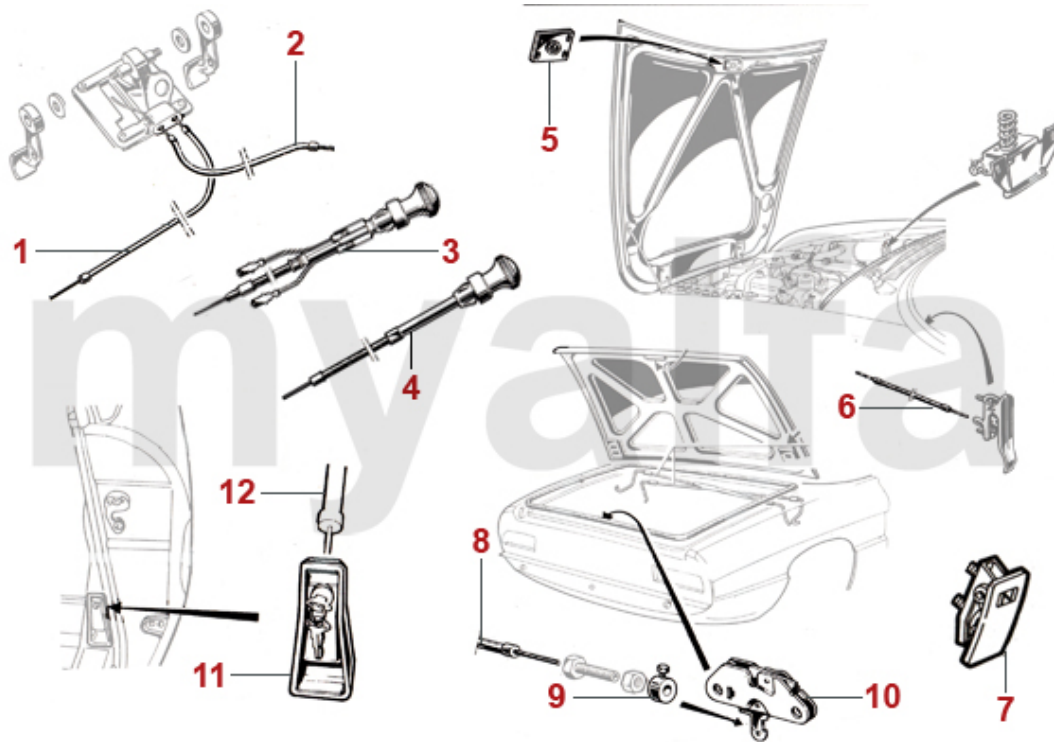

1	1190120	CHOKE CABLE ALL MODELS WITHOUT CONSOLE/MANUAL THROTTLE CABLE SPIDER 1970-86 W. CONSOLE	SEK138.75
2	1190110	MANUAL THROTTLE CABLE, NOT SPIDER WITH CONSOLE	SEK145.69
3	1190130	CHOKE CABLE SPIDER 1970-86 WITH CONSOLE	SEK430.26
4	1190480	MANUAL THROTTLE CABLE FOR MODELS WITH PULL CHORD	SEK390.58
5	1190210	BONNET LATCH PLATE GT BERTONE / SPIDER	SEK499.08
6	1190070	BONNET RELEASE CABLE GT BERTONE / SPIDER	SEK138.75
7	1170300	BONNET RELEASE HANDLE SPIDER 1986-83	On request
8	1190030	BOOT LID CABLE SPIDER	SEK208.68
9	1190170	SCREWED NIPPLE BONNET CABLE	SEK57.17
10	1190360	BOOT LID LOCK SPIDER 1970-93	On request
11	1761270	BOOT RELEASE HANDLE PLASTIC BLACK	SEK921.16
11	1761250	BOOT RELEASE HANDLE CHROMED	SEK1,339.63
12	1190280	FUEL FILLER FLAP CABLE SPIDER	SEK197.58