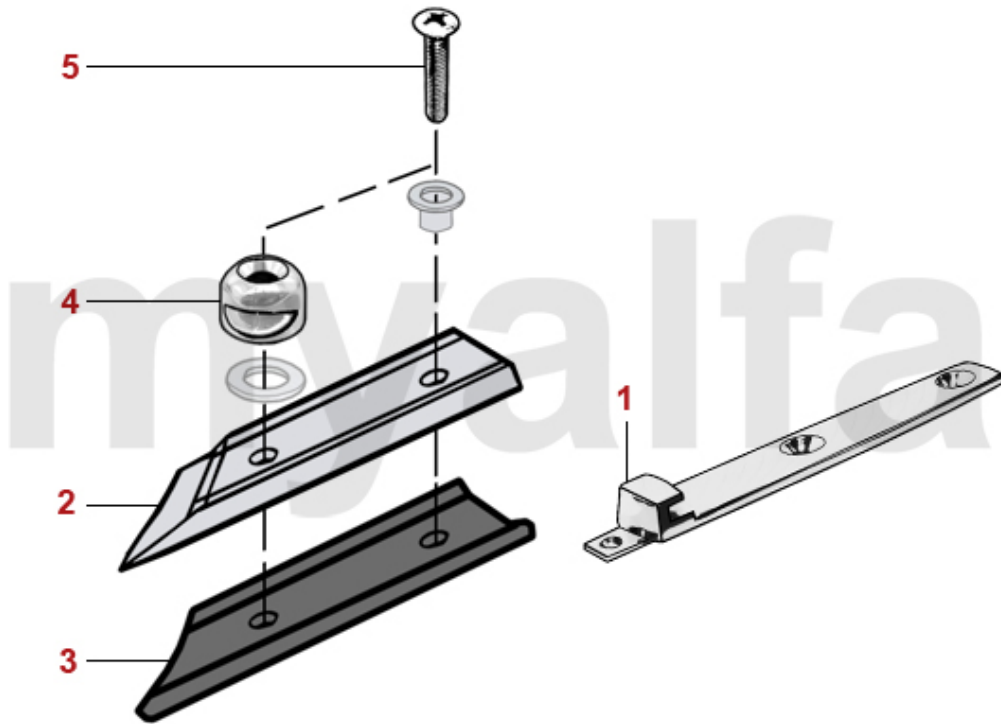

1	1170770	HARDTOP SUPPORT SPIDER 1966-69	SEK1,107.64
2	1170760	SET HARDTOP SUPPORTS SPIDER FROM 1986 UP TO 1993	SEK1,107.64
3	1810791	HARDTOP SUPPORT RUBBER GASKET SPIDER 1970-93 LEFT	SEK61.74
3	1810792	HARDTOP SUPPORT RUBBER GASKET SPIDER 1970-93 RIGHT	SEK61.74
4	1171170	HARDTOP / HOODBAG SUPPORT SPIDER 1986-93	SEK345.07
5	1170780	SCREW HARDTOP / HOODBAG SUPPORT STAINLESS STEEL	SEK29.14