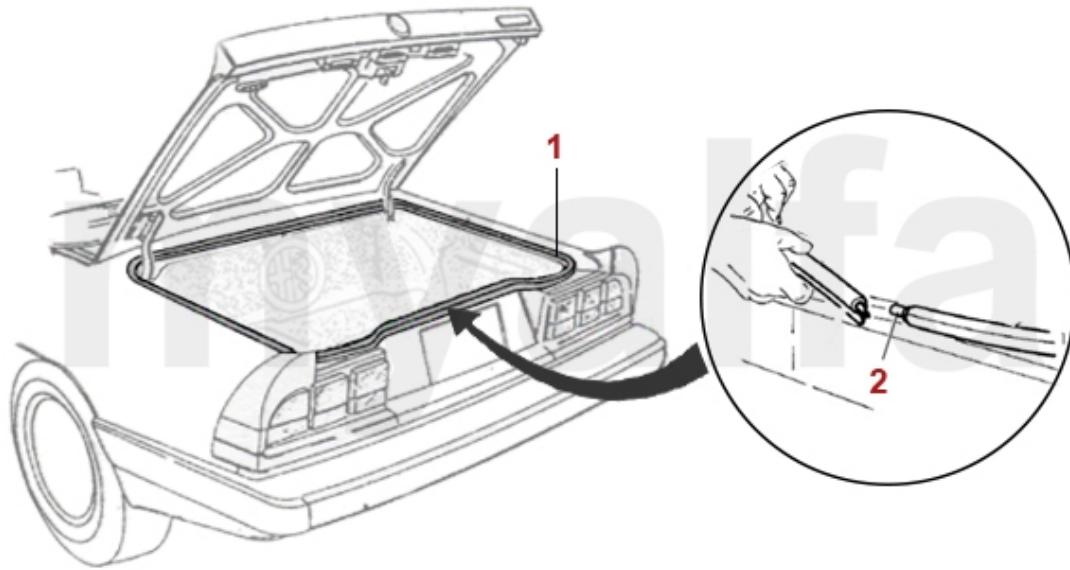

1	1620500	BOOT LID SEAL SPIDER 1970-93	SEK347.43
1	1620510	BOOT LID SEAL SPIDER 1966-69	SEK803.36
2	1621190	SEALING PLUG FOR TRUNK SEAL SPIDER 1970-93	SEK75.76