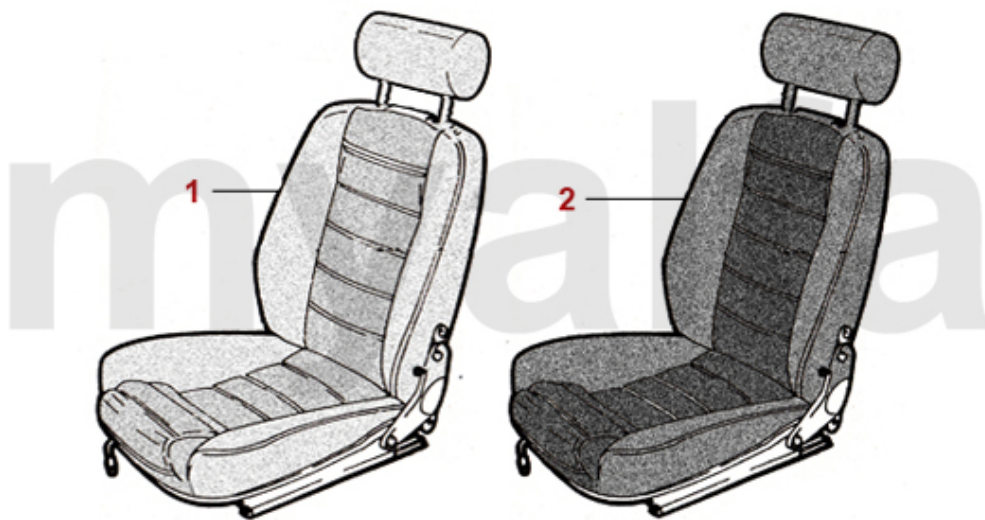

1	1703820	SEAT COVER SPIDER 1990-93 ALCANTARA / VINYL SKAI BEIGE	SEK4,185.81
2	1703810	SEAT COVER SPIDER 1990-93 ALCANTARA / VINYL SKAI BLACK	SEK4,197.47