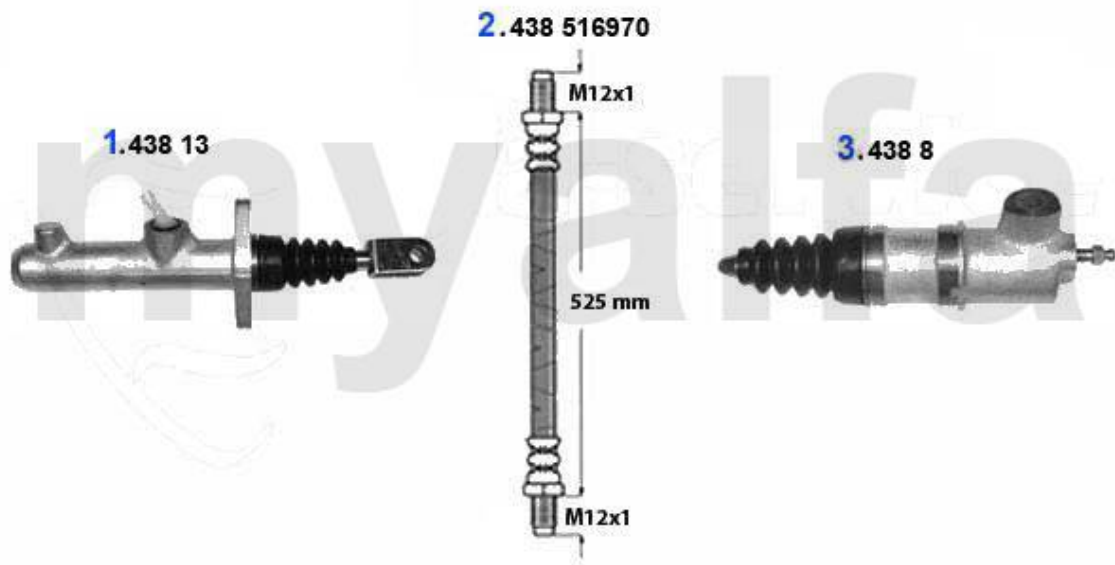

Kupplungsbetätigung/Clutch Actuation 33 (905)

1	43813	OE. 60501235 CLUTCH MASTER CYLINDER	SEK831.39
2	43816970	OE. 60501245 CLUTCH HOSE	SEK275.14
3	4388	CLUTCH SLAVE CLYINDER SUD/SPRINT, 33 (905/7), 145, 156, 156	SEK698.47