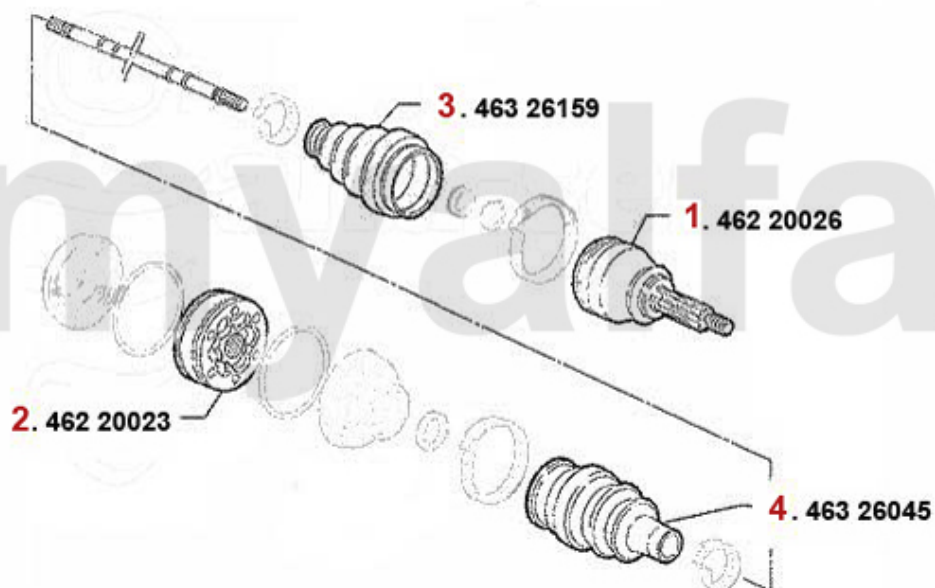

Antriebswelle/Driveshaft 33/SW (907)

1	46220026	Gelenksatz außen Arna,33 (905/7) 1.5/1.7/4x4/QV/ie/16V/1.8 TD	SEK1,304.67
3	46326159	Achsmanschettensatz aussen 33 (905/7) 1.3,1.4ie,1.5/QV,1,7ie/16V/QV,1.8TD	On request
4	46326045	INNER DRIVE SHAFT BOOT SET (GEARSIDE) Sud/Sprint	SEK359.64