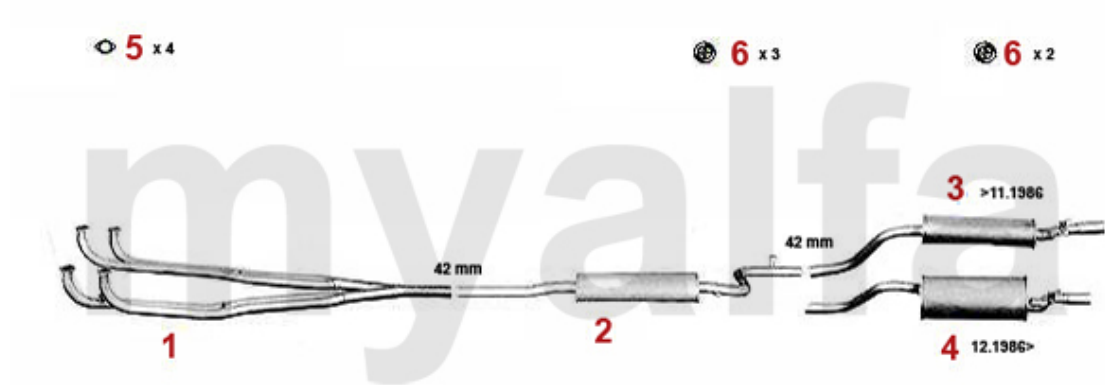

Abgasanlage/Exhaustsystem 33 (905) 1.5 QV

33 (905) 1.5 QV/TI

1984 - 90

1	33106301	OE. 60536851 FRONTPIPE	SEK3,206.37
2	34106076	OE. 60504299 MIDDLE SILENCER	SEK1,620.74
3	35106307	REAR SILENCER (905) 1.5 QV 7.84-11.86	SEK1,853.84
4	35106607	OE. 60537676 REAR SILENCER	SEK1,853.84
5	38094405	OE. 60777745 GASKET	SEK45.51