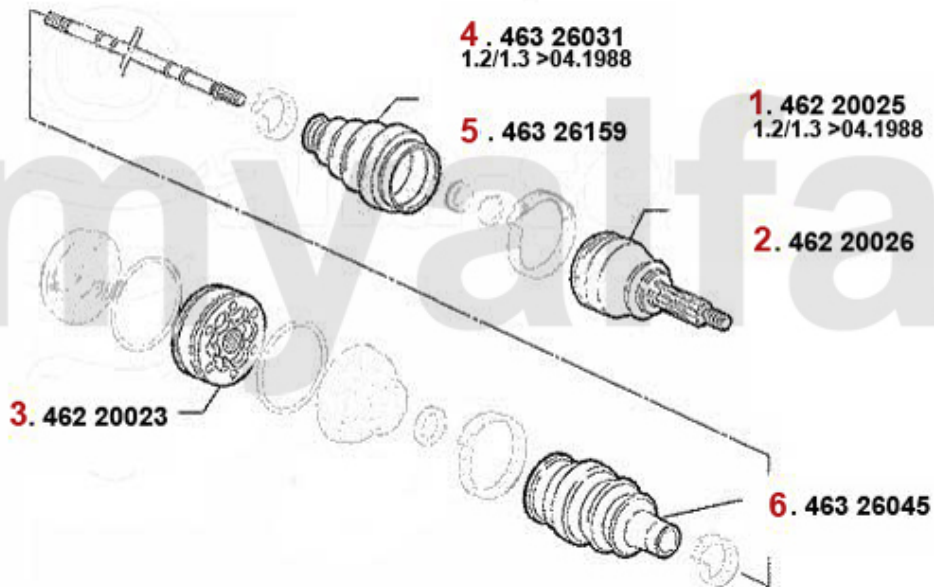

SEK1,853.84

Antriebswelle/Driveshaft 33/SW (905)

1	46220025	OUTER C.V. JOINT SET ARNA, SUD, 33	SEK1,270.95
2	46220026	Gelenksatz außen Arna,33 (905/7) 1.5/1.7/4x4/QV/ie/16V/1.8 TD	SEK1,304.67
4	46326031	OUTER BOOT SET 33 (905) 1.2/1.3	SEK290.27
5	46326159	Achsmanschettensatz aussen 33 (905/7) 1.3,1.4ie,1.5/QV,1,7ie/16V/QV,1.8TD	On request
6	46326045	INNER DRIVE SHAFT BOOT SET (GEARSIDE) Sud/Sprint	SEK359.64