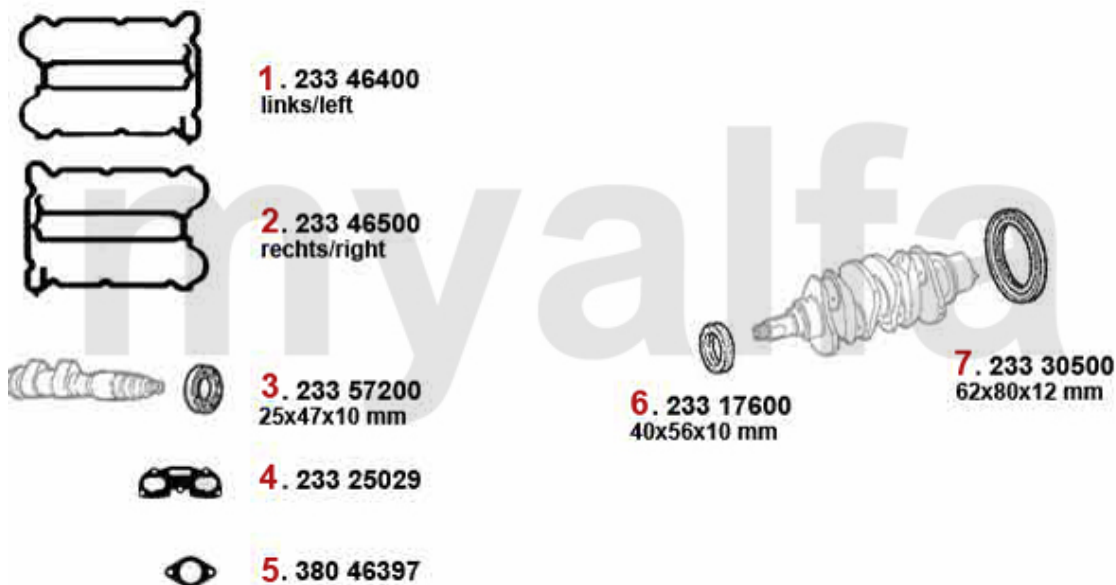

Dichtungen Motor/Gaskets Engine 33 (907) 16V

1	23346400	OE. 60525316 VALVE COVER GASKET	On request
2	23346500	OE. 60542965 VALVE COVER GASKET	On request
3	23357200	Simmerring Nockenwelle v/h 33 (907), 145/6 1.7 IE 16V	SEK134.03
4	23325029	OE.60525029 INTAKE MANIFOLD GASKET	SEK110.72
5	38046397	EXHAUST MANIFOLD GASKET 33 (907), 145/6 1.7 ie 16V	On request
6	23317600	FRONT SHAFT SEAL CRANKSHAFT 40/56/10 ARNA,SUD/SPRINT,33 (905/7), 145/6 BOXER,155 TS 8V	SEK231.99
7	23330500	OE. 60502893 REAR CRANKSHAFT SEAL (FYLWHEEL) ARNA,SUD/SPRINT,33 (905/7) ,145/6 BOXER	SEK460.51