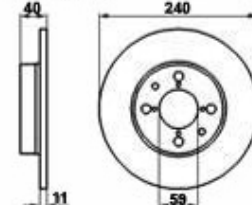

1	61018111	Bremsscheibe VA Arna 1.2/1.3/ti 33 (905) 1.2/1.3/1.5/4x4/QV bj. >08.86	On request
2	61018611	OE.60501453 FRONT BRAKE DISC 33 (905/7) 1.3/1.4/ 1.5/ 1.7/ie/16V/4x4/QV 1986-94	SEK571.37
3	61000751	OE.60514881 FRONT BRAKE DISC 33 (907) 1.7/ie/16V 4x4/QV, SUD/SPRINT 1.7	SEK748.56
4	61000815	OE. 60576335 REAR BRAKE DISK	SEK479.24