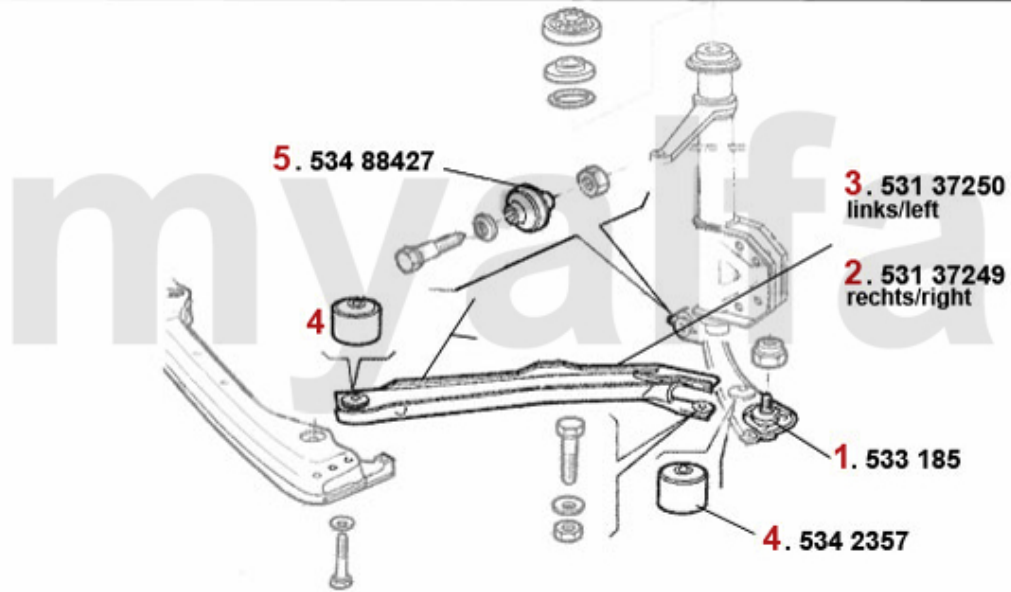

Aufhängung/Attachment 33 (905) vorne/front

1	533185	OE. 60745037 BALL JOINT SUD/SPRINT	SEK687.92
2	53137249	Schwingarm vorne rechts Arna Sud/Sp rint,33 (905)	On request
3	53137250	Schwingarm vorne links Arna Sud/Spr int,33 (905)	On request
4	5342357	OE. 60501394 BUSH LOWER ARM	SEK110.72
5	53488427	OE. 60501755 BUSH FOR LOWER ARM/SUSPENSION STRUT SUD, ARNA, 33	SEK201.19