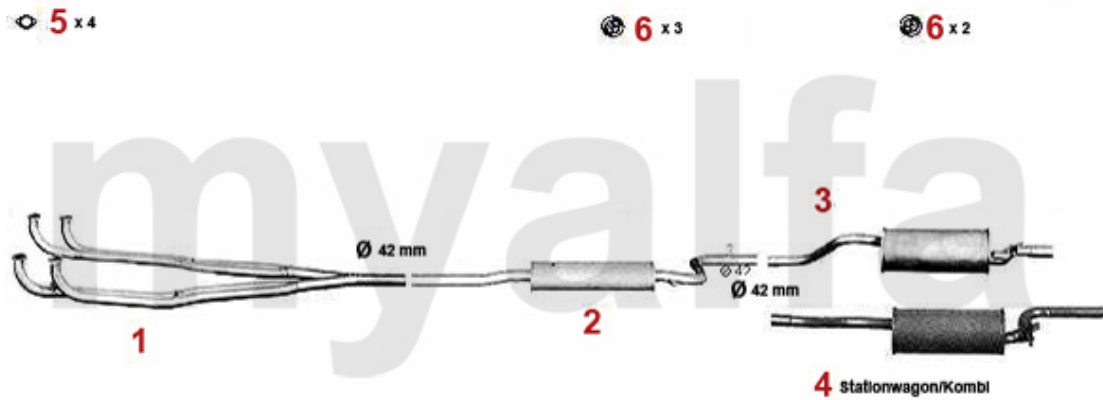

Abgasanlage/Exhaustsystem 33 (905) 1.7 QV/IE

33 1.7 IE/QV (905)/StationWagon

1986 - 90

1	33106601	OE. 60537453 EXHAUST PIPE	SEK1,387.50
2	34106076	OE. 60504299 MIDDLE SILENCER	SEK1,620.74
3	35106607	OE. 60537676 REAR SILENCER	SEK1,853.84
4	35106807	OE. 60537706 REAR SILENCER	SEK1,247.64
5	38094405	OE. 60777745 GASKET	SEK45.51