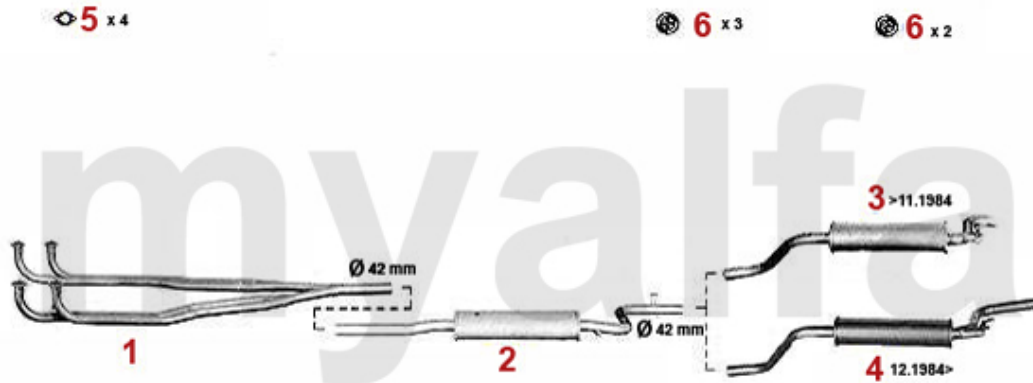

Abgasanlage/Exhaust System 33 (905) 1.2/1.3/1.5

33 (905) 1.2/1.3/1.5

1983 - 1990

1	33106001	FRONT PIPE 1.2-1.5,BERLINA 2.S 33 1.5 & QV (905), 1.4 ie. (907) ARNA 1.2-1.3 1983-1987	On request
2	34106076	OE. 60504299 MIDDLE SILENCER	SEK1,620.74
3	35106007	OE. 60504299 REAR SILENCER Sud/Sprint, 33 (905)	SEK1,859.67
4	35111607	OE. 544336/60504365 REAR SILENCER SUD SPRINT 1979-84	SEK1,311.74
5	38094405	OE. 60777745 GASKET	SEK45.51