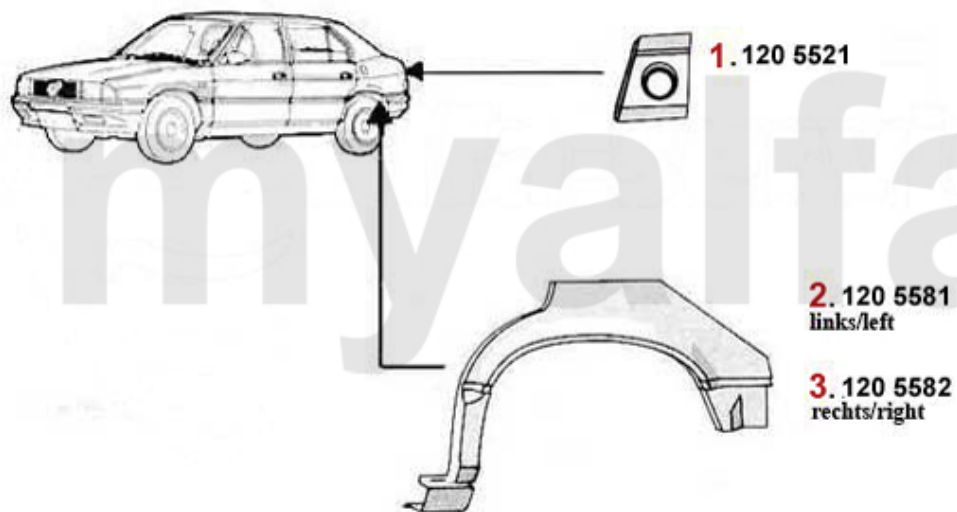

Reparaturbleche/Repairpanels 33 (905/7)

1	1205521	REPAIR PANEL TANK FILLER NECK 33 (905/7)
2	1205581	WHEEL ARCH REPAIR PANEL LEFT
3	1205582	WHEEL ARCH REPAIR PANEL RIGHT

On request

On request

On request