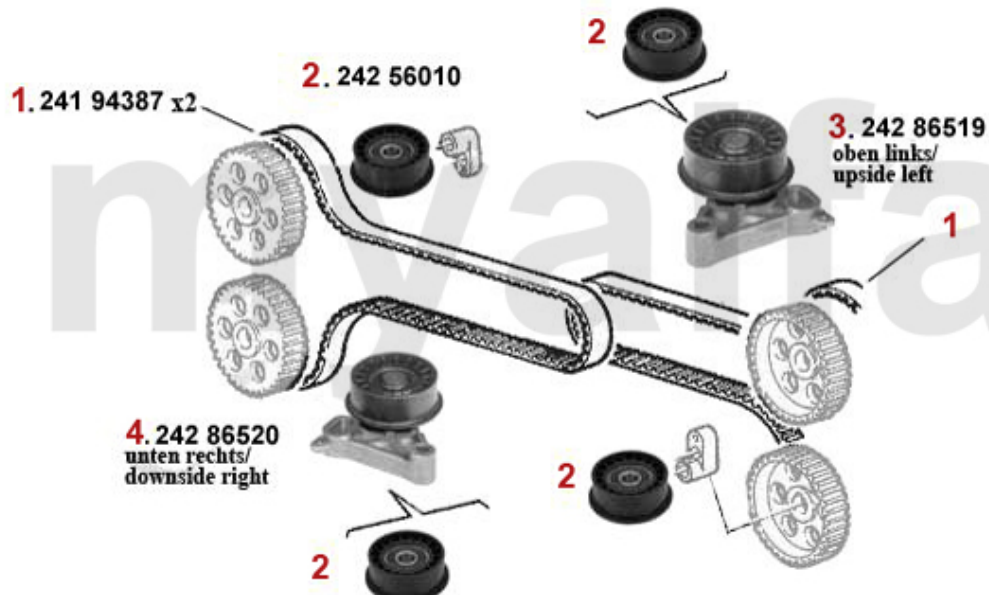

Zahnriemen/Timingbelt 33 (907) 16V

1	24194387	OE. 60556211 TIMINGBELT BOXER 16V	SEK670.44
2	24256010	TENSIONER PULLEY TIMING BELT 33/ 145/6 1.7 ie 16V (ONLY PULLEY)	SEK413.89
3	24286519	OE. 60537976/60586519 BELT STRETCHER 1.7 IE 16V BOXER	SEK682.10
4	24286520	OE. 60586520/60537975 BELTSTRETCHER 1.7 IE 16V BOXER	On request