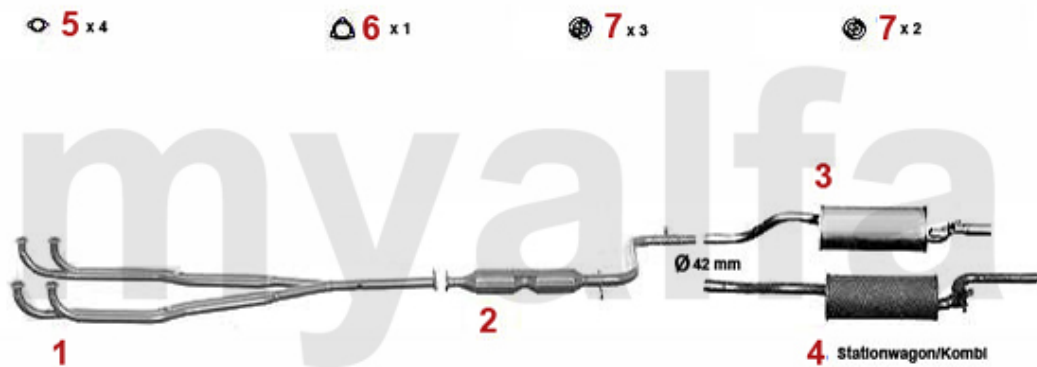

Abgasanlage/Exhaustsystem 33 (905) 1.7 QV/IE KAT

33 1.7 IE/StationWagon (905) Kat.

1988 - 90

1	33106631	Hosenrohr 33 (907) 1.7 ie bj.90-92	SEK5,824.03
2	32106633	Katalysator 33/SW (907) 1.7 ie bj. 90-92	On request
3	35106607	OE. 60537676 REAR SILENCER	SEK1,853.84
4	35106807	OE. 60537706 REAR SILENCER	SEK1,247.64
5	38094405	OE. 60777745 GASKET	SEK45.51
6	38094407	GASKET EXHAUST MANIFOLD / FRONT EXHAUST SECTION MONTREAL	SEK99.07