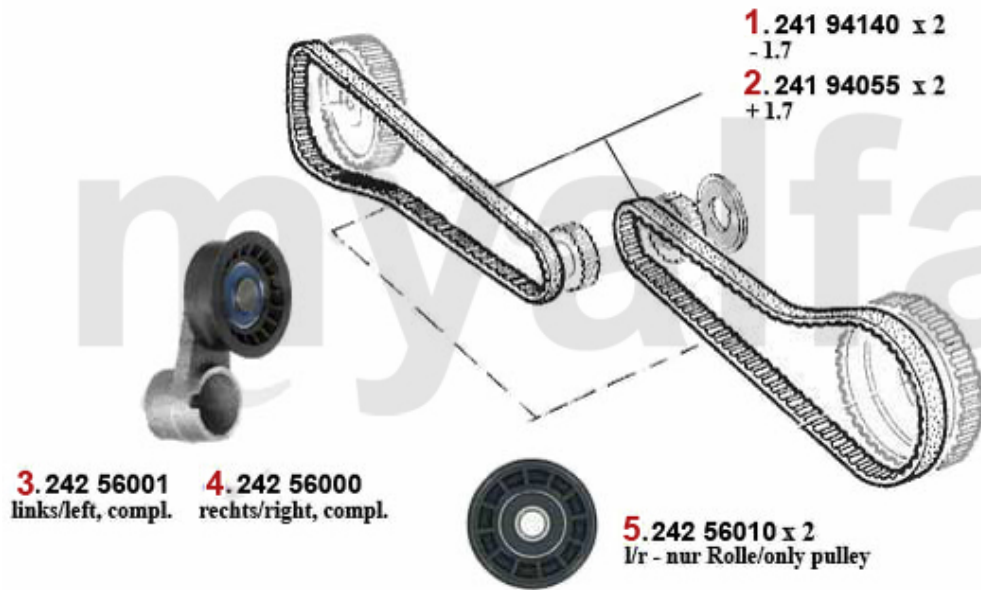

Zahnriemen/Timingbelt 33 (905/7) 8 V

1	24194140	OE. 60503002 TIMING BELT BOXER	SEK511.85
2	24194055	OE. 60515034 TIMING BELT	SEK231.99
3	24256001	OE. 60504225 BELTSTRETCHER left BOXER	SEK757.85
4	24256000	OE. 60504224 BELTSTRETCHER right BOXER	SEK921.16
5	24256010	TENSIONER PULLEY TIMING BELT 33/ 145/6 1.7 ie 16V (ONLY PULLEY)	SEK413.89