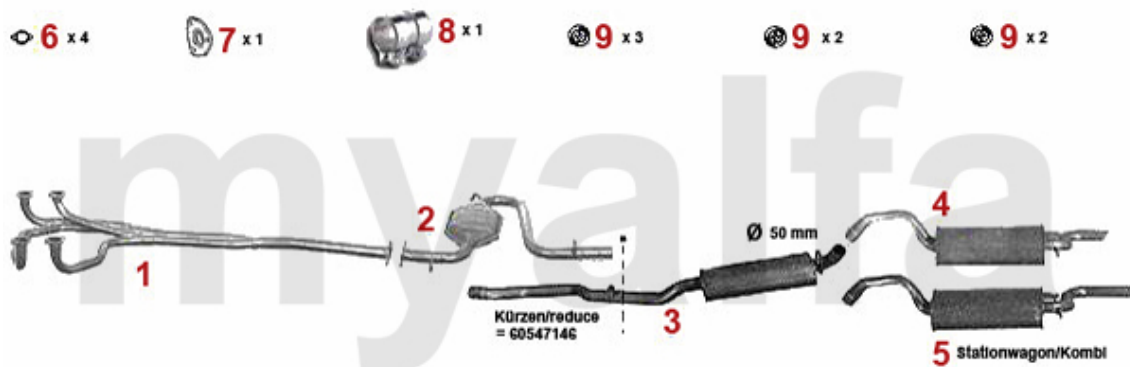

Abgasanlage/Exhaust System 33/SW (907) 1.7 IE 16V 4x4 KAT Bj. >92

33 1.7 IE 16V/SportWagon 4x4 Kat.

1990 - 08.92

1	33112801	Y-PIPE 33 (907) 1.7 ie 16V CAT 09.1992>	SEK4,934.37
2	32112433	Katalysator 33 (907) 1.7 ie 16V kat	On request
3	34112406	OE. 60547146/60570450 MIDDLE SILENCER	SEK1,679.01
4	35112007	OE.60568748 MUFFLER 33 (907) 1.7 ie 4x4	SEK1,760.60
5	35112107	Endtopf 33 SW (907) 1.7 ie 4x4	SEK1,325.76
6	38094405	OE. 60777745 GASKET	SEK45.51
7	3800590	GASKET CATALYST / MIDDLE EXHAUST SECTION SPIDER 1986-93	SEK79.23
8	39001205	PIPE CONNECTION 50 mm	SEK173.72