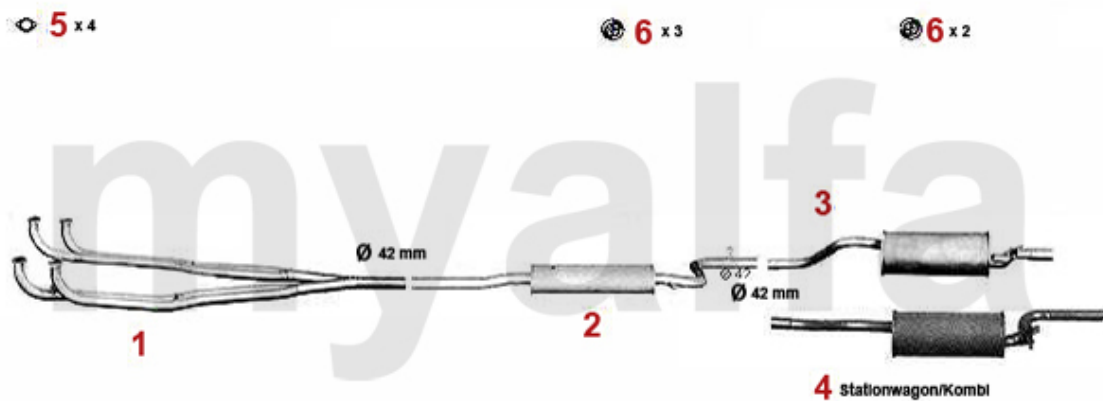

Abgasanlage/Exhaustsystem 33 (905) 1.7 QV/IE

33 1.7 IE/QV (905)/StationWagon

1986 - 90

1	33106601	OE. 60537453 EXHAUST PIPE	SEK1,387.50
2	34106076	OE. 60504299 MIDDLE SILENCER	SEK1,620.74
3	35106607	OE. 60537676 REAR SILENCER	SEK1,853.84
4	35106807	OE. 60537706 REAR SILENCER	SEK1,247.64
5	38094405	OE. 60777745 GASKET	SEK45.51