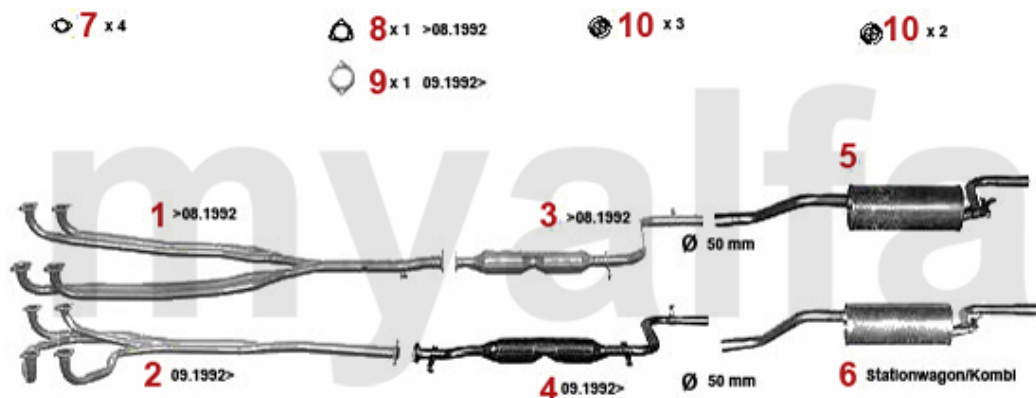

Abgasanlage/Exhaust System 33/SW (907) 1.7 IE 16V KAT

33 1.7 IE 16V/StationWagon Kat.

1992 - 94

1	33112231	Y-PIPE 33 (907) 1.7ie 16V CAT	SEK2,821.62
2	33112801	Y-PIPE 33 (907) 1.7 ie 16V CAT 09.1992>	SEK4,934.37
3	32112233	OE. 60580664 CATALYSATOR 33 (907) 16 V	On request
4	32190160	OE. 60590160 SILENCER CATALIZED 33/SW (907) 1.7 IE	SEK7,715.19
5	35112207	Endtopf 33 (907) 1.7 ie 16V	SEK1,719.81
6	35112307	Endtopf 33 SW (907) 1.7 ie 16V	SEK1,526.25
7	38094405	OE. 60777745 GASKET	SEK45.51
8	38094407	GASKET EXHAUST MANIFOLD / FRONT EXHAUST SECTION MONTREAL	SEK99.07
9	38047140	OE. 60547140 SEALING GASKET f. KATALYS. 33/SW (907) 1.7	SEK138.75