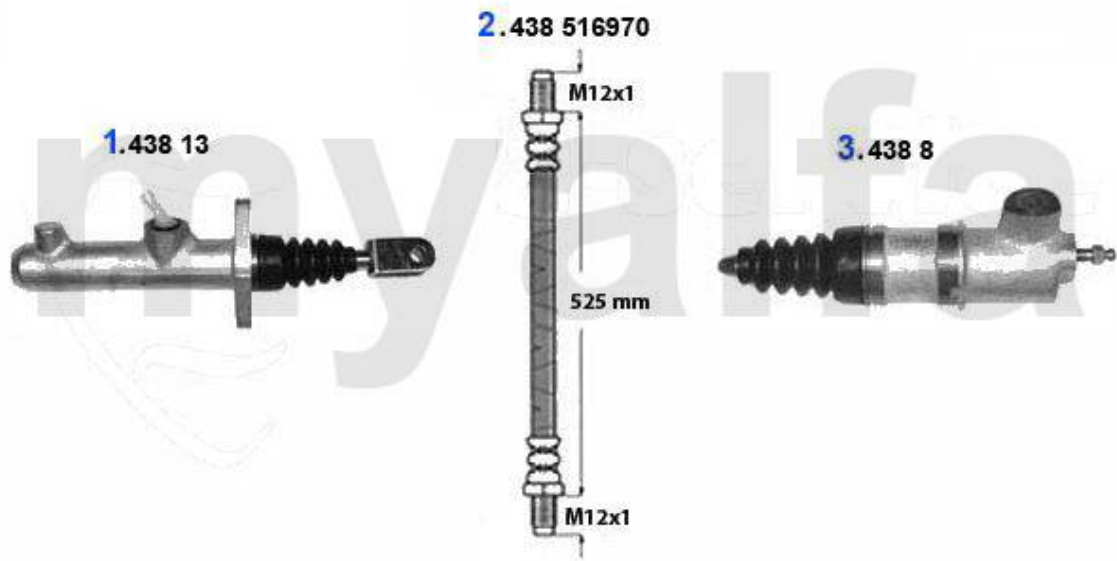

Kupplungsbetätigung/Clutch Actuation 33 (907)

1	43813	OE. 60501235 CLUTCH MASTER CYLINDER	SEK831.39
2	43816970	OE. 60501245 CLUTCH HOSE	On request
3	4388	CLUTCH SLAVE CLYINDER SUD/SPRINT, 33 (905/7), 145, 156, 156	SEK698.47