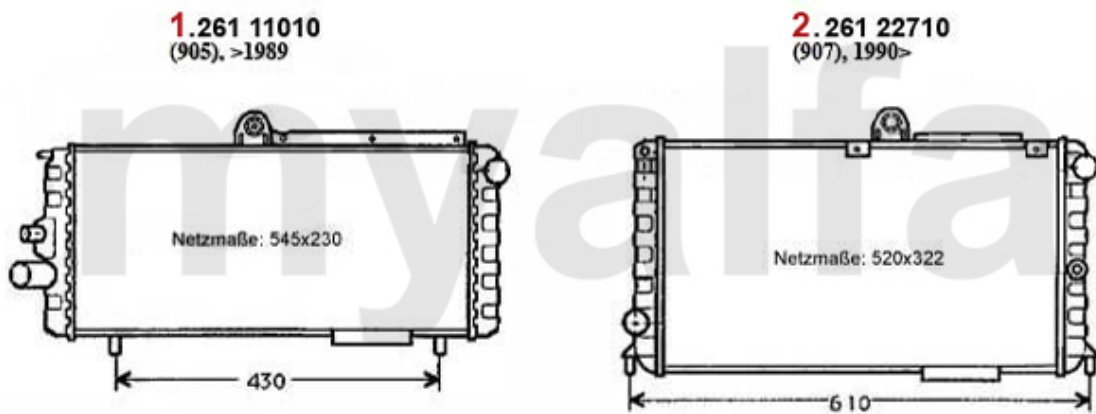

SEK467.59

Kopfschraubensatz/Head Screw Set 33 (905/7) 1.8 TD

1.228 9300

1 2289300 OE. 60507776 HEAD SCREW SET

SEK921.16

Kühler/Radiator 33 (905/7) 8V

1 26111010 OE.60504386/60504387 RADIATOR 33 (905),ARNA,SUD/SPRINT
1.2/1.3/1.5/1.7 1973-1989