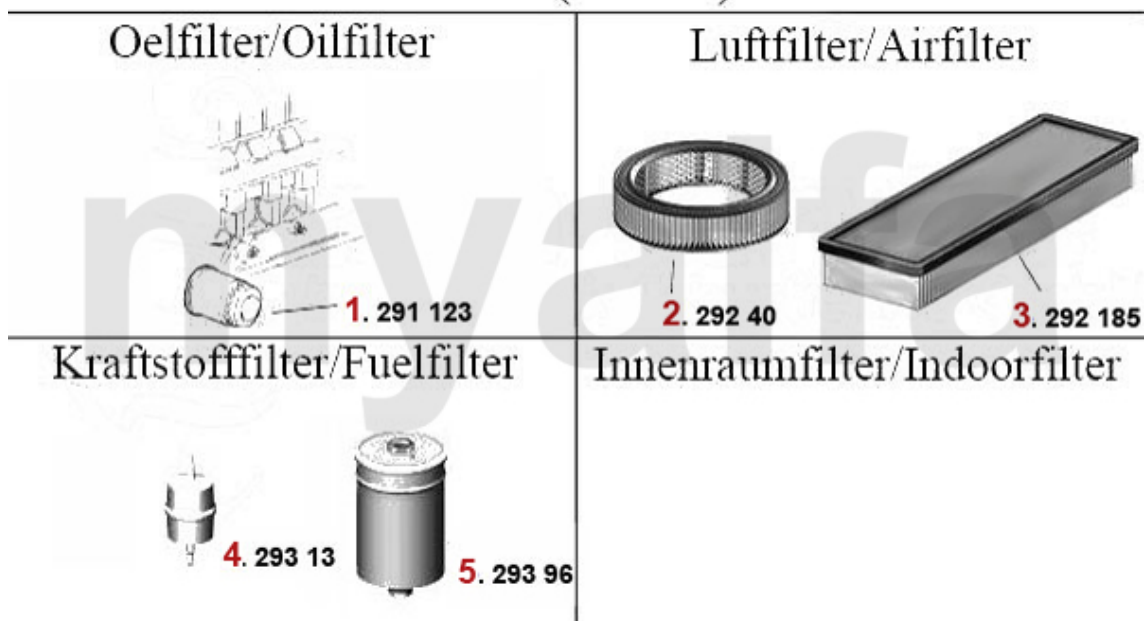

Filter 33 (905/7) 8V

1	291123	OE. 60553431, 60537470, 60533494, 60521128 OILFILTER	SEK127.65
2	29240	OE. 60748870 AIR FILTER ELEMENT	SEK231.99
3	292185	OE. 71736130 AIR FILTER BOXER	On request
4	29313	FUEL LINE FILTER (UNIVERSAL)	SEK92.13
5	29396	OE. 71736105 FUEL FILTER	SEK448.86