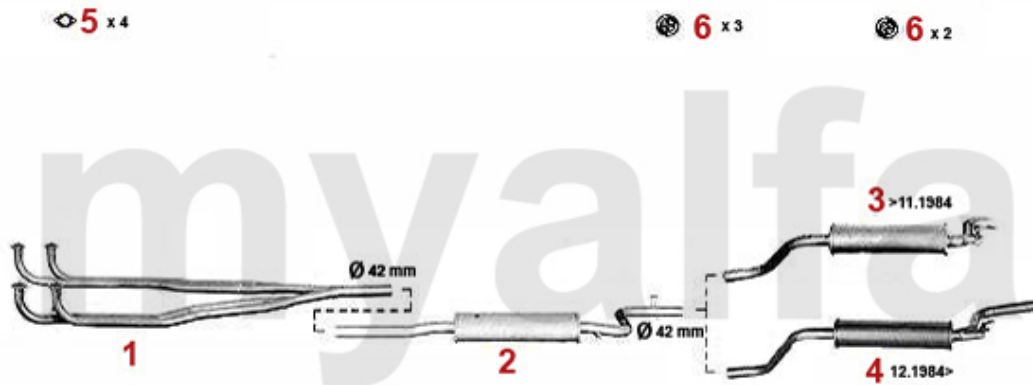

Abgasanlage/Exhaust System 33 (905) 1.2/1.3/1.5

33 (905) 1.2/1.3/1.5

1983 - 1990

1	33106001	FRONT PIPE 1.2-1.5,BERLINA 2.S 33 1.5 & QV (905), 1.4 ie. (907) ARNA 1.2-1.3 1983-1987	On request
2	34106076	OE. 60504299 MIDDLE SILENCER	SEK1,620.74
3	35106007	OE. 60504299 REAR SILENCER Sud/Sprint, 33 (905)	SEK1,859.67
4	35111607	OE. 544336/60504365 REAR SILENCER SUD SPRINT 1979-84	SEK1,311.74
5	38094405	OE. 60777745 GASKET	SEK45.51