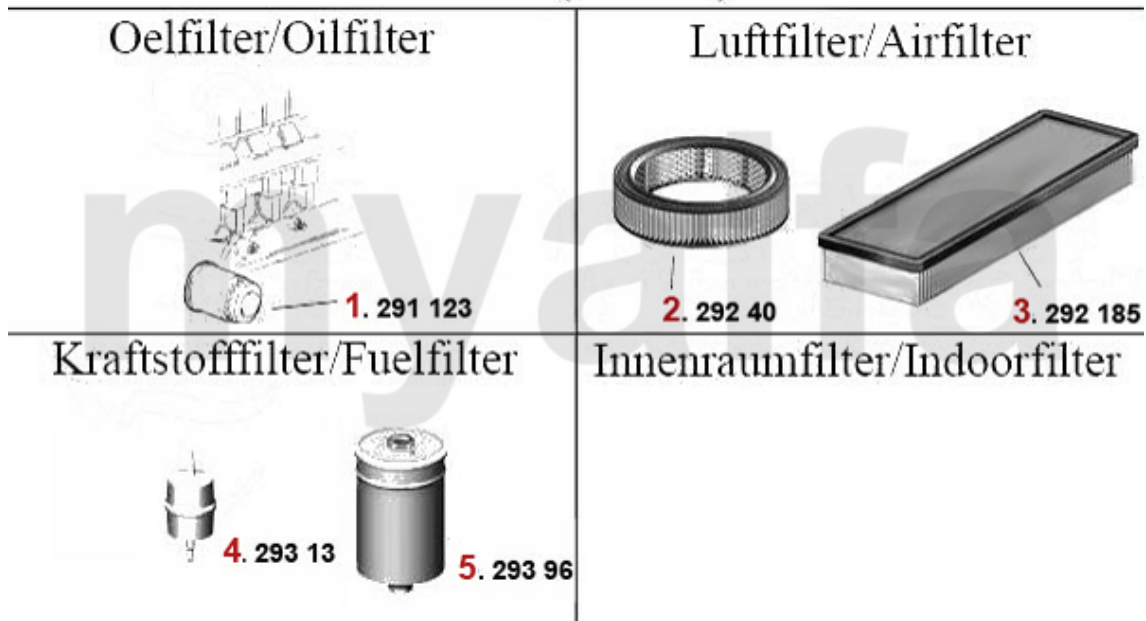

Filter 33 (905/7) 8V

1	291123	OE. 60553431, 60537470, 60533494, 60521128 OILFILTER	SEK127.65
2	29240	OE. 60748870 AIR FILTER ELEMENT	SEK231.99
3	292185	OE. 71736130 AIR FILTER BOXER	On request
4	29313	FUEL LINE FILTER (UNIVERSAL)	SEK92.13
5	29396	OE. 71736105 FUEL FILTER	SEK448.86