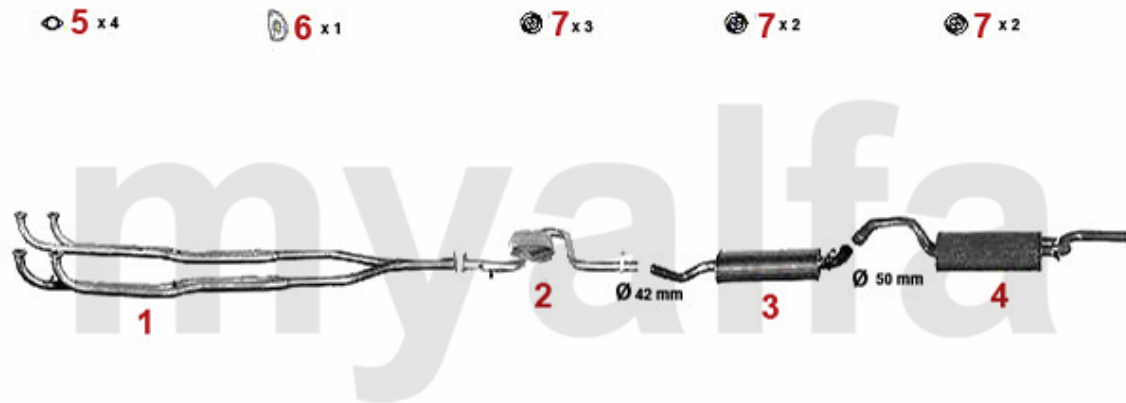

Abgasanlage/Exhaust System 33 SW (907) 1.7 IE 4x4 Kat >1992

33 1.7 IE 4x4 SportWagon (907) Kat.

1988 - 08.92

1	33162810	OE. 60562810 EXHAUST PIPE 33 SW (905) 1.7 IE KAT 4x4	SEK5,824.03
2	32138719	OE. 60538719 KATALYSATOR 33 SW (905) 1.7 IE 4x4	SEK7,476.13
3	34107106	OE. 60547412 MIDDLE SILENCER 33 (907) 4x4 1.7 IE KAT	SEK1,480.74
4	35112107	Endtopf 33 SW (907) 1.7 ie 4x4	SEK1,325.76
5	38094405	OE. 60777745 GASKET	SEK45.51
6	38094407	GASKET EXHAUST MANIFOLD / FRONT EXHAUST SECTION MONTREAL	SEK99.07