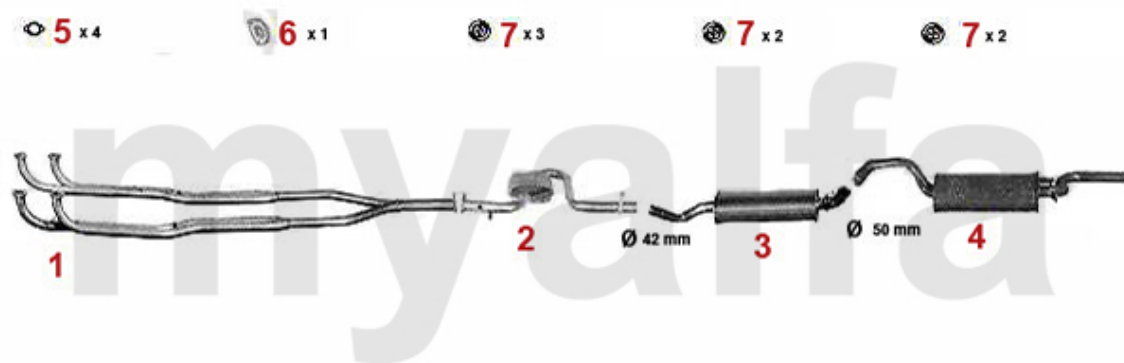

Abgasanlage/Exhaustsystem 33 (905) 1.7 IE KAT 4x4

33 1.7 IE 4x4 SportWagon (905) Kat.

1988 - 08.92

1	33162810	OE. 60562810 EXHAUST PIPE 33 SW (905) 1.7 IE KAT 4x4	SEK5,824.03
2	32138719	OE. 60538719 KATALYSATOR 33 SW (905) 1.7 IE 4x4	SEK7,476.13
3	34107106	OE. 60547412 MIDDLE SILENCER 33 (907) 4x4 1.7 IE KAT	SEK1,480.74
4	35112107	Endtopf 33 SW (907) 1.7 ie 4x4	SEK1,325.76
5	38094405	OE. 60777745 GASKET	SEK45.51
6	38094407	GASKET EXHAUST MANIFOLD / FRONT EXHAUST SECTION MONTREAL	SEK99.07