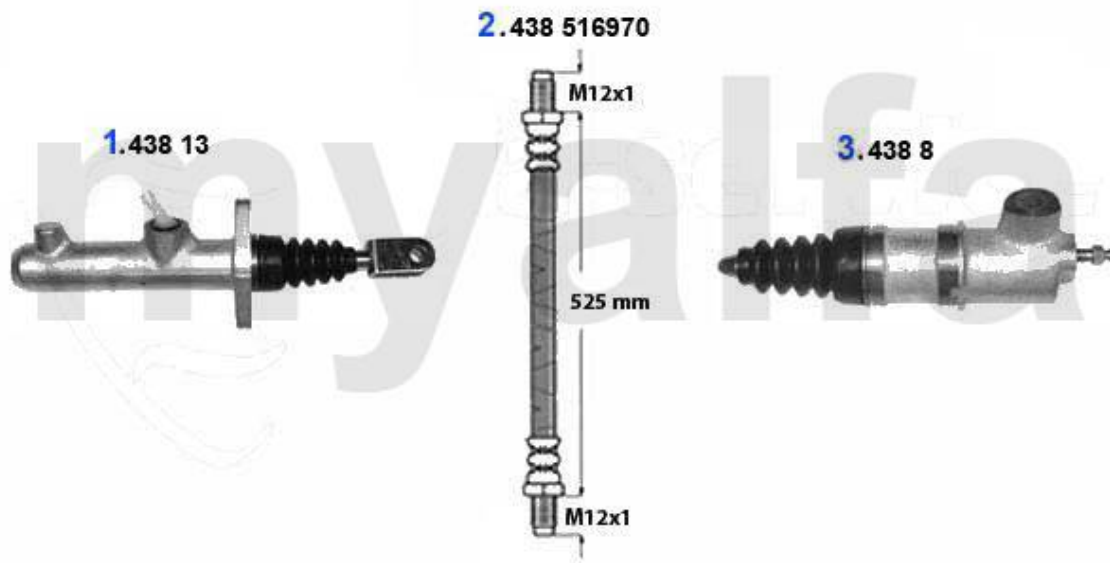

Kupplungsbetätigung/Clutch Actuation 33 (905)

1	43813	OE. 60501235 CLUTCH MASTER CYLINDER	SEK831.39
2	43816970	OE. 60501245 CLUTCH HOSE	SEK275.14
3	4388	CLUTCH SLAVE CLYINDER SUD/SPRINT, 33 (905/7), 145, 156, 156	SEK698.47