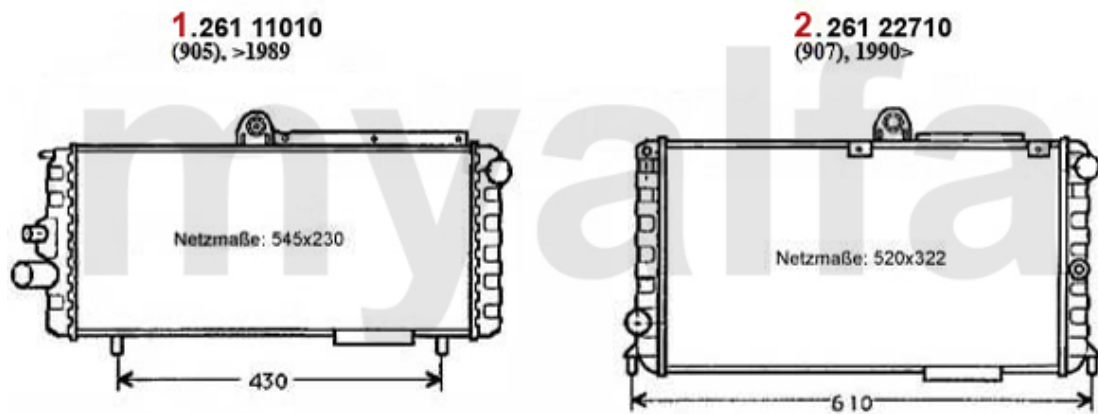

SEK467.59

Kopfschraubensatz/Head Screw Set 33 (905/7) 1.8 TD

1.228 9300

1 2289300 OE. 60507776 HEAD SCREW SET

SEK921.16

Kühler/Radiator 33 (905/7) 8V

1 26111010 OE.60504386/60504387 RADIATOR 33 (905),ARNA,SUD/SPRINT
1.2/1.3/1.5/1.7 1973-1989