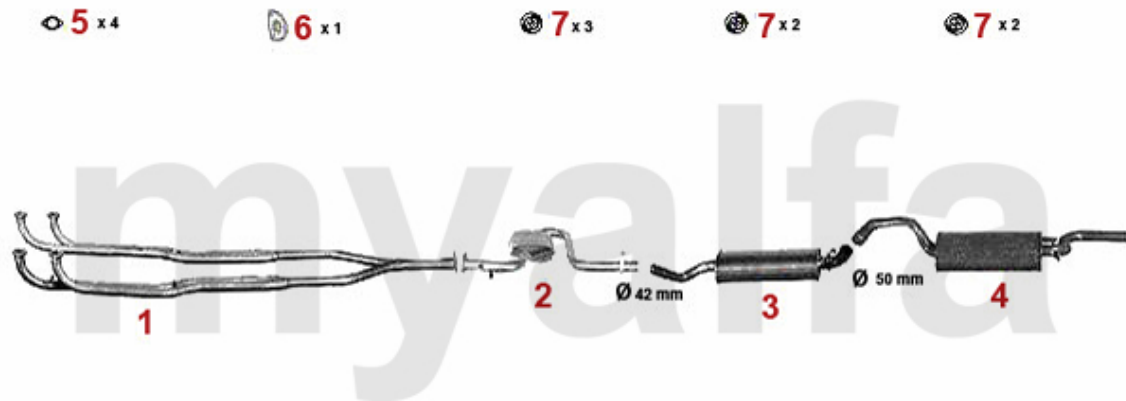

Abgasanlage/Exhaust System 33 SW (907) 1.7 IE 4x4 Kat >1992

33 1.7 IE 4x4 SportWagon (907) Kat.

1988 - 08.92

1	33162810	OE. 60562810 EXHAUST PIPE 33 SW (905) 1.7 IE KAT 4x4	SEK5,824.03
2	32138719	OE. 60538719 KATALYSATOR 33 SW (905) 1.7 IE 4x4	SEK7,476.13
3	34107106	OE. 60547412 MIDDLE SILENCER 33 (907) 4x4 1.7 IE KAT	SEK1,480.74
4	35112107	Endtopf 33 SW (907) 1.7 ie 4x4	SEK1,325.76
5	38094405	OE. 60777745 GASKET	SEK45.51
6	38094407	GASKET EXHAUST MANIFOLD / FRONT EXHAUST SECTION MONTREAL	SEK99.07