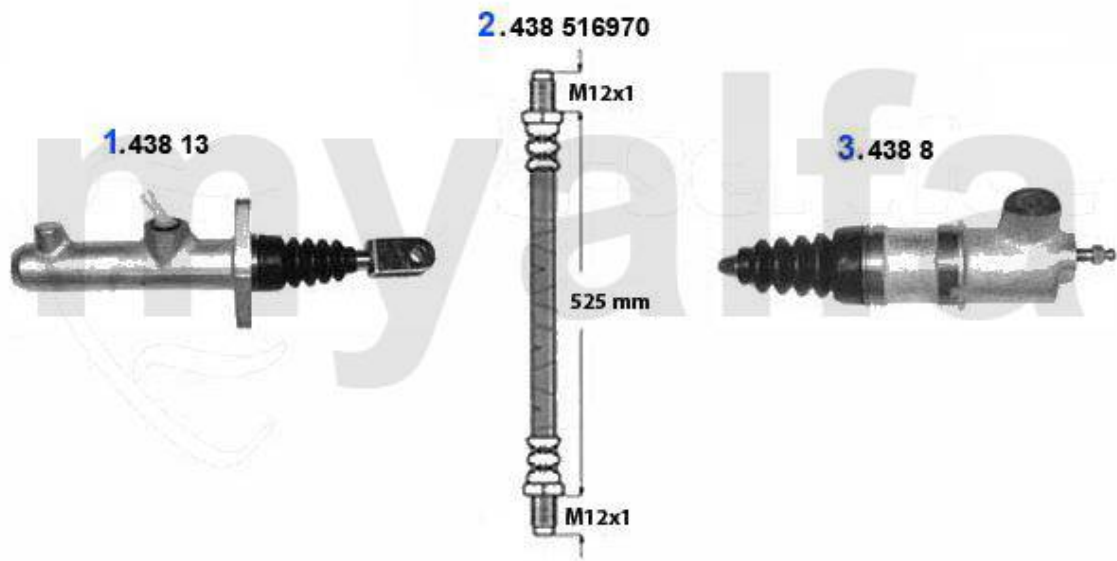

Kupplungsbetätigung/Clutch Actuation 33 (907)

1	43813	OE. 60501235 CLUTCH MASTER CYLINDER	SEK831.39
2	43816970	OE. 60501245 CLUTCH HOSE	SEK275.14
3	4388	CLUTCH SLAVE CLYINDER SUD/SPRINT, 33 (905/7), 145, 156, 156	SEK698.47