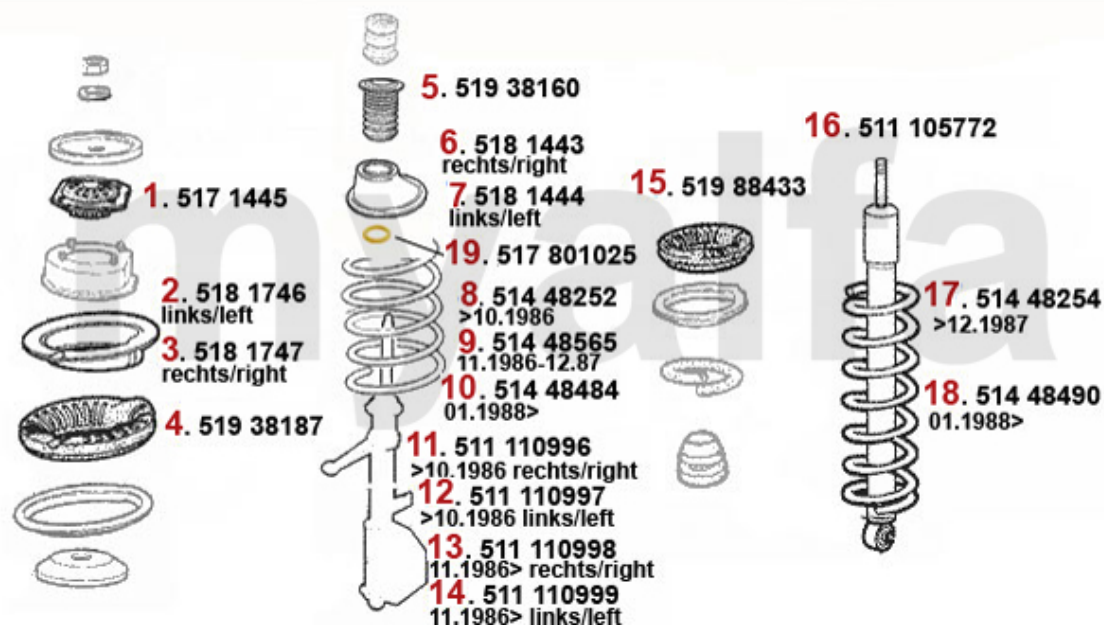

Federbeine/Struts 33 (905)

1	5171445	OE. 60501445 STRUT BEARING	On request
2	5181746	Federteller 33 (905/7) VR oben	On request
3	5181747	Federteller 33 (905/7) VL oben	On request
4	51938187	OE. 60506705 RUBBER PLATE	On request
5	51938160	OE. 60501744 RUBBER BOOT PROTECTOR	SEK268.07
6	5181443	FRONT RIGHT SPRING PLATE OE.60501443	SEK571.37
7	5181444	FRONT LEFT SPRING PLATE OE.60501444	SEK571.37
8	51448252	Fahrwerksfeder vorne 33 (905) Bj. >10.86 / bis # 5255650	On request
9	51448565	Fahrwerksfeder vorne 33 (905) bj. 11.86-12.88 / # 5255651>	SEK706.52
10	51448484	FRONT SPRING 33 (905/7) 1988-06.91 4.75 WINDINGS	On request
11	51110996	Federbein vorne rechts 33(905),Arna ACHTUNG:vorhandenes Nadellager am Federbein durch Sac	On request
12	51110997	Federbein vorne links 33(905),Arna ACHTUNG:vorhandenes Nadellager am Federbein durch Sachs	On request
13	51110998	OE. 60567001 RIGHT FRONT STRUT	On request
14	51110999	OE. 60567002 FRONT LEFT STRUT	On request
15	51988433	Federstützring HA 33/SW (905/7) rechts	SEK291.38
16	51105772	Stossdämpfer hinten 33 (905/7) oben Stift/unten Auge,2-Rohr Gas	On request
17	51448254	REAR SPRING 33 (905) >12.1987	On request
18	51448490	Fahrwerksfeder hinten 33 (905/7)	On request
19	51701025	OE. 60501446/01741/3 STRUT BEARING	SEK346.88