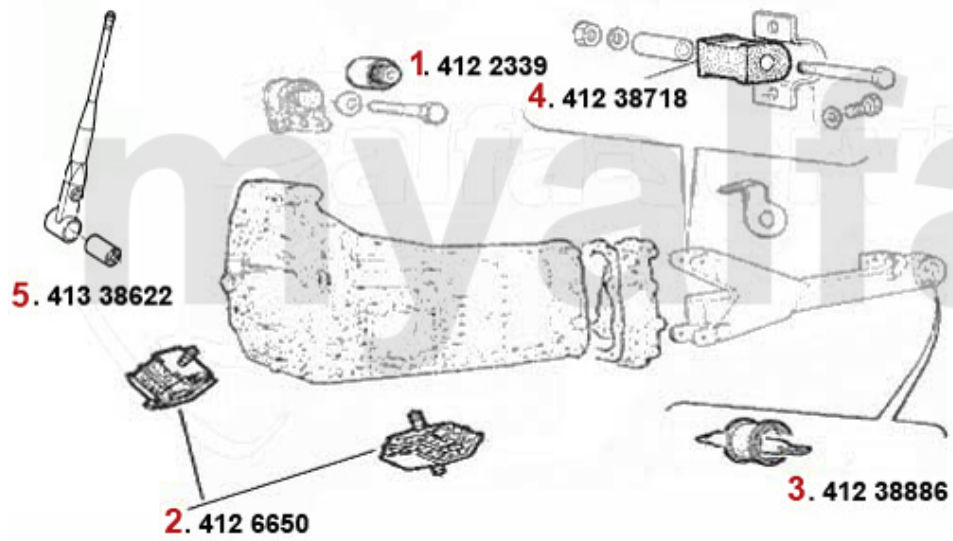

Getriebeaufhängung/Gear Mount 33 (905)

- 4 41238718 OE.60502538 RUBBER BEARING TRANSMISSION MOUNT
- 5 41338622 OE. 60501640 BUSH

On request
SEK185.37