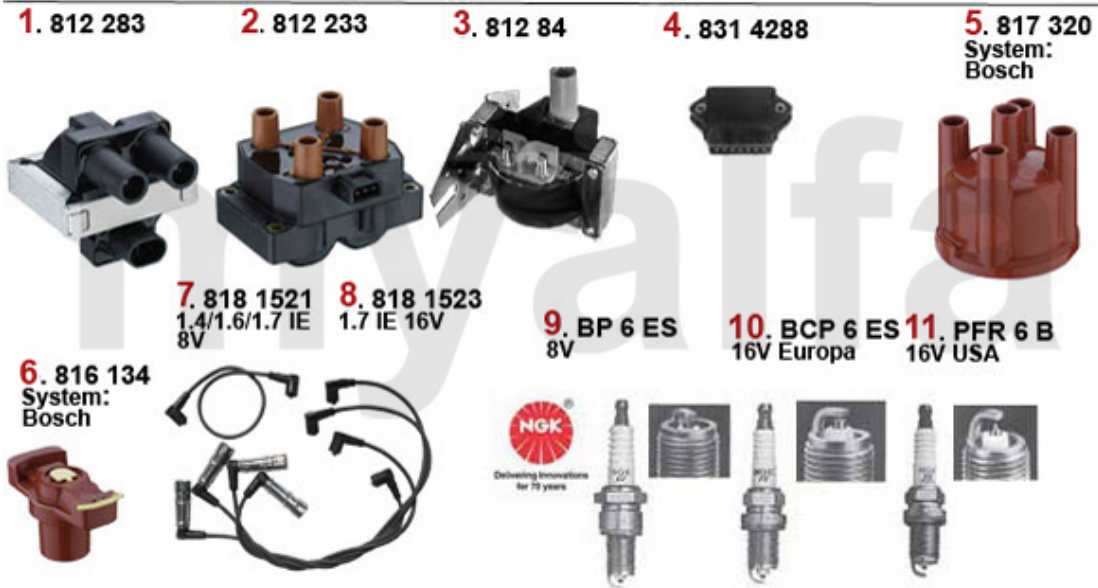

Zündanlage/Ignitionsystem 33 (907)

1	812283	Zündspule 33,145/6 1.4 ie Bj. 91-96 155 2.0 16V turbo Bj. 92-97, für Fahrzeuge ohne Verteil	SEK526.97
2	812233	Zündspule 33 (907),145/6 1.6/1.7 ie Bj. 90-96	SEK1,723.28
3	81284	Zündspule 33 (907) 1.7 ie 16V/4x4 Bj. 90-94	On request
4	8314288	OE. 60561614 IGNITION CONTROLLER	SEK874.54
5	8170320	DISTRIBUTOR CAP 1974-93 BOSCH, NO CUT OUT	SEK138.75
6	816134	ROTOR SPIDER - engine with fuel injection 90-93,33	SEK197.03
7	8181521	WIRESET 33 i.e. 1.3 (WEBER) AR30753 OE.:60577070/60577069	On request
8	8181523	OE. 60538002 IGNITION CABLE	SEK1,620.74
9	BP6ES	OE. 71736278 SPARK PLUG NGK	SEK57.17
10	BCP6ES	BCP6E SPARK PLUG NGK	SEK57.17
11	PFR6B	OE. 60579903 SPARK PLUG NGK	SEK215.76