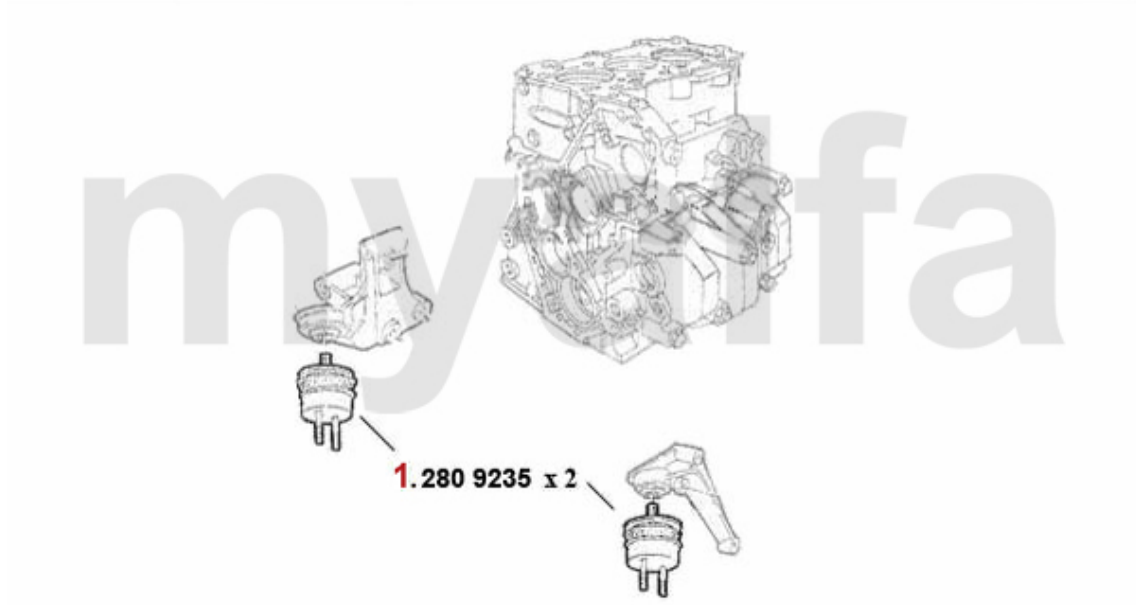

1. 262 130

1 262130

**OE. 60555999 / 60562567 WATERPUMP 33 (905/7) 1.8 TD 155, 164 2.5
TD WITHOUT COVER**

SEK1,037.71

Motorlager/Enginemount 33 (905/7) 1.8 TD

1 2809235 OE. 60506647 ENGINE MOUNT

SEK861.64

Nockenwelle/Camshaft 33 (905/7) 8V