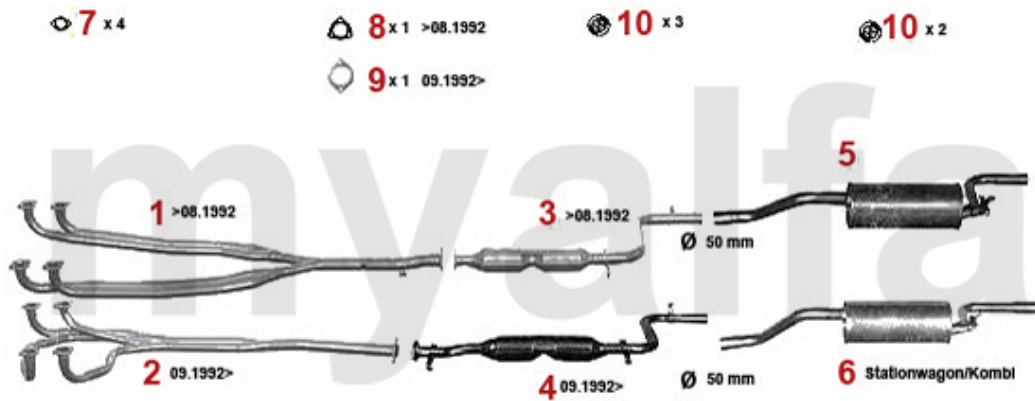

Abgasanlage/Exhaust System 33/SW (907) 1.7 IE 16V KAT

33 1.7 IE 16V/StationWagon Kat.

1992 - 94

1	33112231	Y-PIPE 33 (907) 1.7ie 16V CAT	SEK2,821.62
2	33112801	Y-PIPE 33 (907) 1.7 ie 16V CAT 09.1992>	SEK4,934.37
3	32112233	OE. 60580664 CATALYSATOR 33 (907) 16 V	On request
4	32190160	OE. 60590160 SILENCER CATALIZED 33/SW (907) 1.7 IE	SEK7,715.19
5	35112207	Endtopf 33 (907) 1.7 ie 16V	SEK1,719.81
6	35112307	Endtopf 33 SW (907) 1.7 ie 16V	SEK1,526.25
7	38094405	OE. 60777745 GASKET	SEK45.51
8	38094407	GASKET EXHAUST MANIFOLD / FRONT EXHAUST SECTION MONTREAL	SEK99.07
9	38047140	OE. 60547140 SEALING GASKET f. KATALYS. 33/SW (907) 1.7	SEK138.75