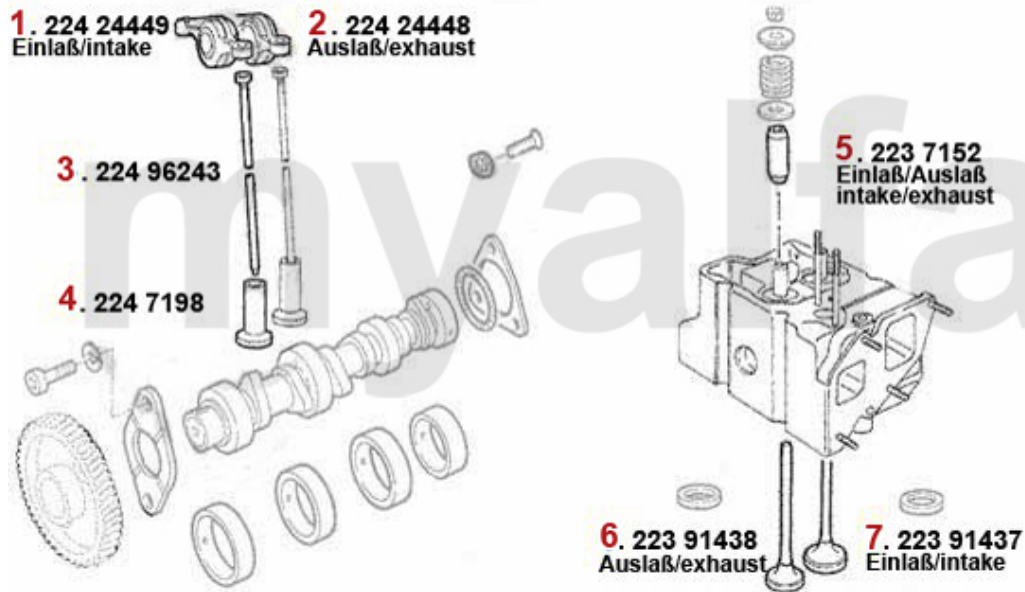

Ventiltrieb/Valve Train 33 (905/7) TD

1	22424449	OE. 60524449	ROCKER INTAKE 33 (905/7) TD	SEK712.34
2	22424448	OE. 60524448	ROCKET EXH. 33 (905/7) TD	SEK712.34
3	22496243	OE. 60594243	PUSH ROD 33 (905/7),75,155, 164/Super TD	SEK155.12
4	2247198	OE. 60507198	Tappet 33 (905/7),75,155, 164/Super TD	SEK335.78
5	2237152	OE. 60507152	VALVE GUIDE 33 1.8 TD	SEK118.91
6	22391438	OE. 60540864	VALVE EXHAUST 1.8/2.5 TD	SEK951.41
7	22391437	OE. 60507189	VALVE INTAKE 1.8/2.5 TD	SEK441.92