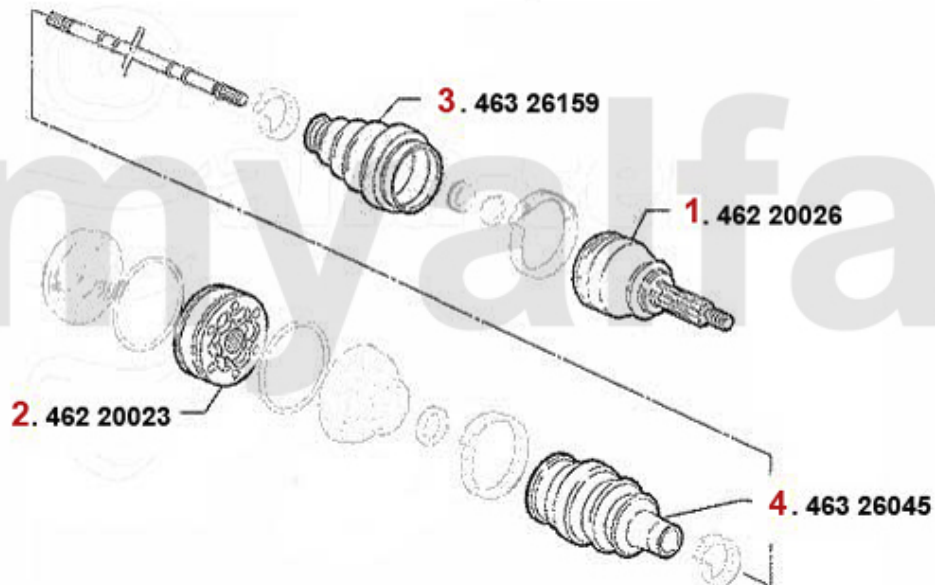

Antriebswelle/Driveshaft 33/SW (907)

1	46220026	Gelenksatz außen Arna,33 (905/7) 1.5/1.7/4x4/QV/ie/16V/1.8 TD	SEK1,304.67
3	46326159	Achsmanschettensatz aussen 33 (905/7) 1.3,1.4ie,1.5/QV,1,7ie/16V/QV,1.8TD	On request
4	46326045	INNER DRIVE SHAFT BOOT SET (GEARSIDE) Sud/Sprint	SEK359.64