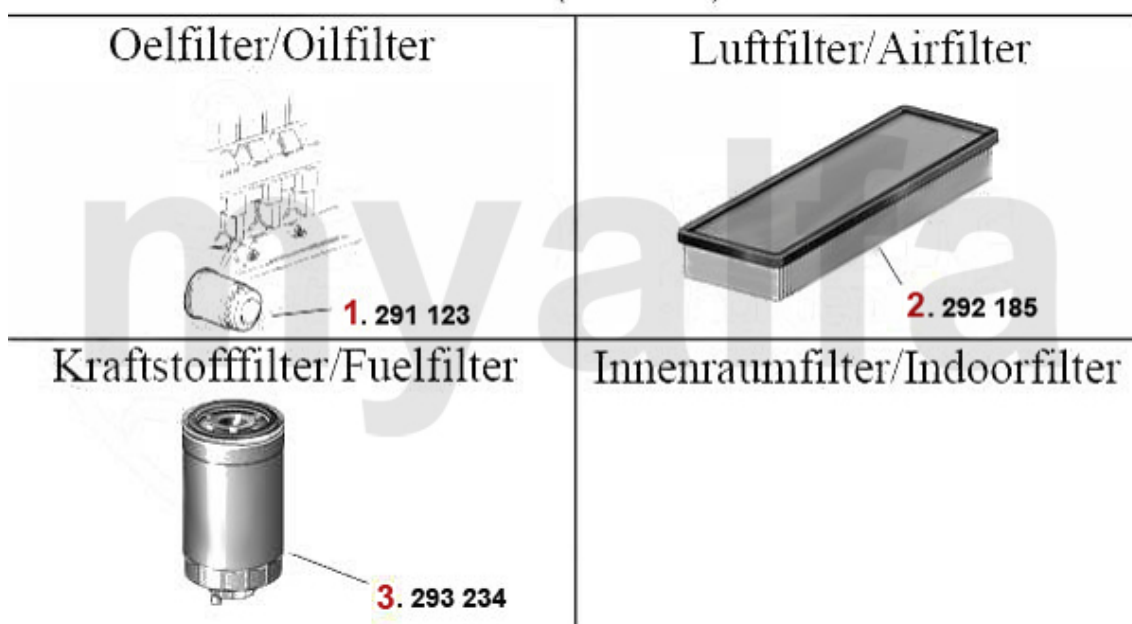

Filter 33 (905/7) TD

1	291123	OE. 60553431, 60537470, 60533494, 60521128 OILFILTER	SEK127.65
2	292185	OE. 71736130 AIR FILTER BOXER	On request
3	293234	FUEL FILTER 6, 33, 75, 90, 145/6, 155, 164, ALFETTA, GIULIETTA 1.8/1.9/2.0/2.4/2.5 TD	SEK222.69