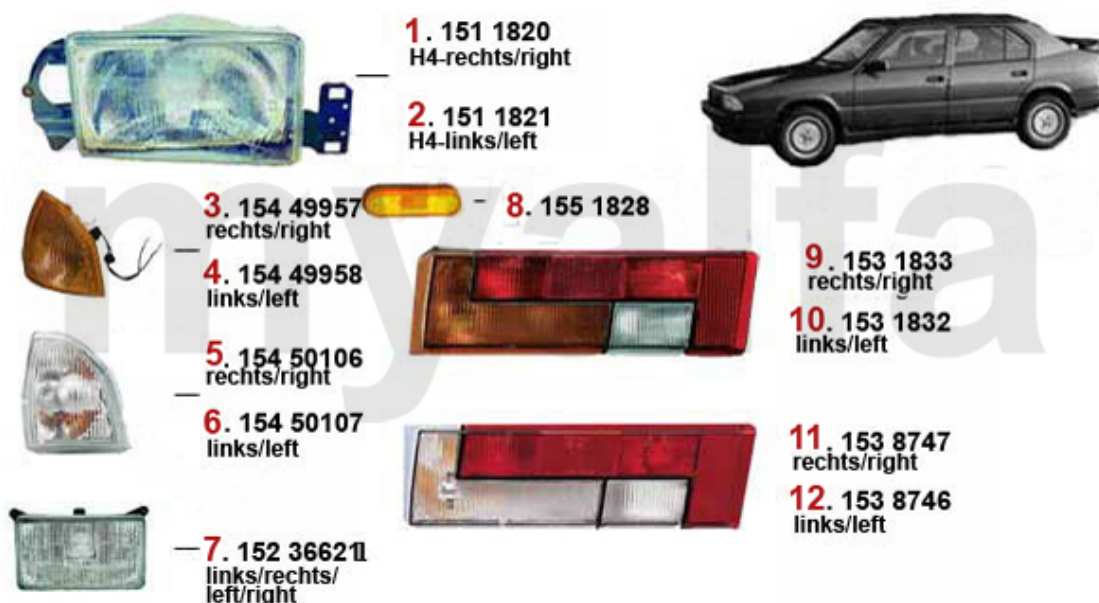

Beleuchtung/Lightning 33 (905)

1	1511820	OE.60501818 RIGHT HEADLIGHT 33 (905) MANUAL RANGE ADJUSTMENT	On request
2	1511821	OE. 60501819 LEFT HEADLIGHT 33(905) MANUAL RANGE ADJUSTMENT	On request
3	15449957	Blinkeuchte rechts 33/SW (905) gel b	On request
4	15449958	Blinkeuchte links 33/SW (905) gelb	On request
5	15450106	Blinkeuchte rechts 33/SW (905) wei ß	On request
6	15450107	Blinkeuchte links 33/SW (905) weiß	On request
7	15236621	Nebelscheinwerfer 33 (905)	On request
8	1551828	OE. 60501828 SIDE FLASHER	SEK408.06
9	1531833	Rückleuchte rechts 33/SW (905) rot/ gelb Bj. >12.88	On request
10	1531832	Rückleuchte links 33/SW (905) rot/g elb Bj. >12.88	On request
11	1538747	Rückleuchte rechts 33 (905) Bj. >90 /SW (905/7) Bj. >94 rot/weiß	On request
12	1538746	Rückleuchte links 33 (905) Bj. >90/ SW (905/7) Bj. >94 rot/weiß	On request