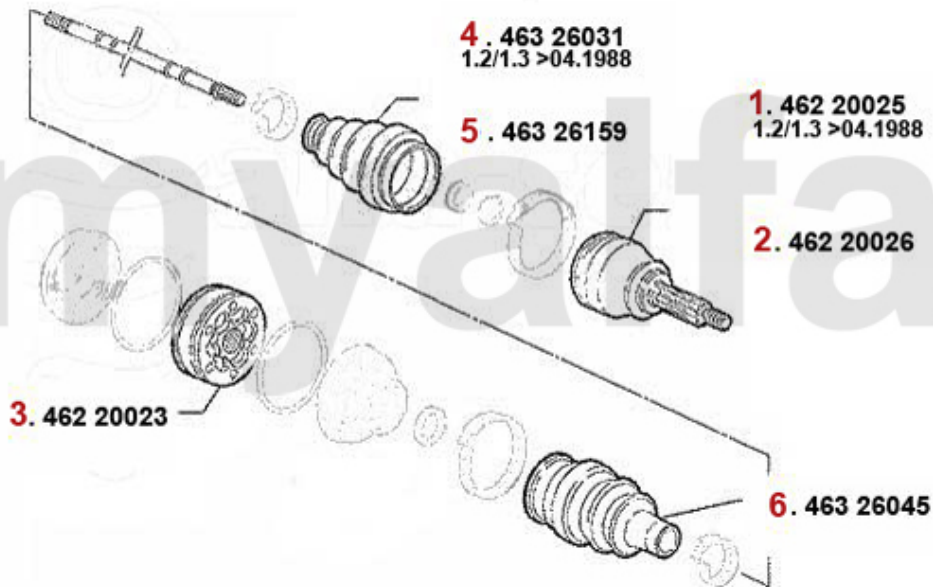

# Antriebswelle/Driveshaft 33/SW (905)

1	46220025	OUTER C.V. JOINT SET ARNA, SUD, 33	SEK1,270.95
2	46220026	Gelenksatz außen Arna,33 (905/7) 1.5/1.7/4x4/QV/ie/16V/1.8 TD	SEK1,304.67
4	46326031	OUTER BOOT SET 33 (905) 1.2/1.3	SEK290.27
5	46326159	Achsmanschettensatz aussen 33 (905/7) 1.3,1.4ie,1.5/QV,1,7ie/16V/QV,1.8TD	On request
6	46326045	INNER DRIVE SHAFT BOOT SET (GEARSIDE) Sud/Sprint	SEK359.64