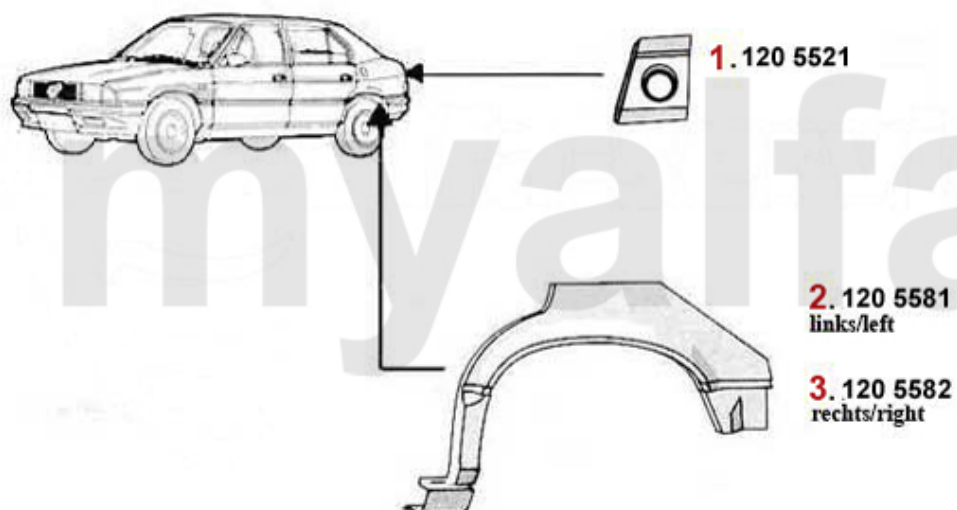

Reparaturbleche/Repairpanels 33 (905/7)

1	1205521	REPAIR PANEL TANK FILLER NECK 33 (905/7)	On request
2	1205581	WHEEL ARCH REPAIR PANEL LEFT	On request
3	1205582	WHEEL ARCH REPAIR PANEL RIGHT	On request