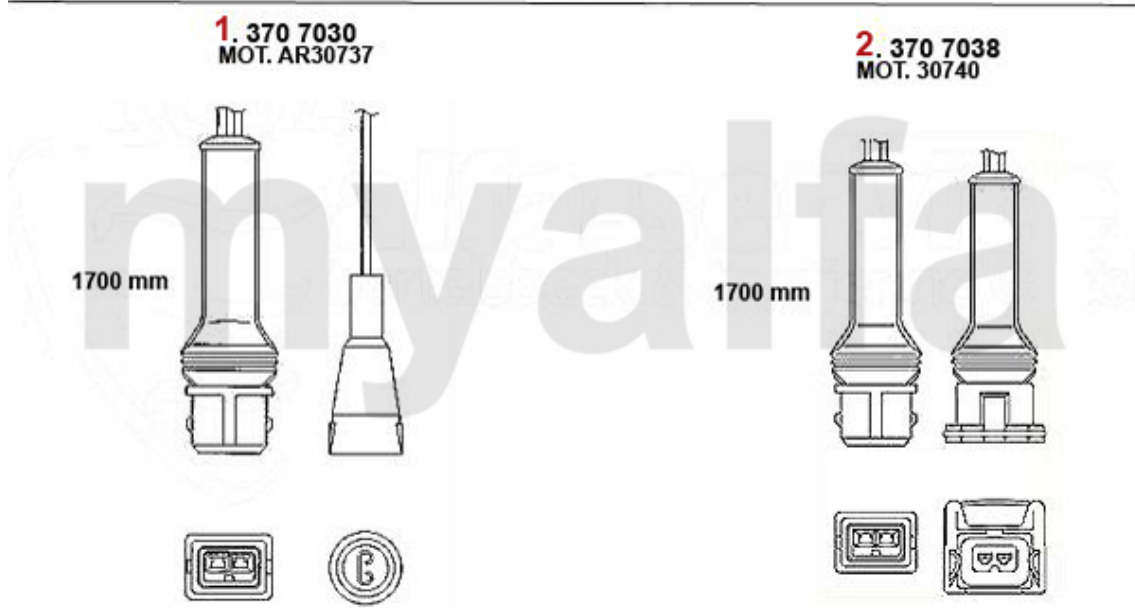

Lambda-Sonde/Lambda Probe 33 (907) 1.7 IE 4x4 Bj. 92>

1 3707030 OE. 60537650 LAMBDA PROBE

SEK1,853.84

2 3707038 OE. 60587697 Lambda Probe

SEK1,423.71