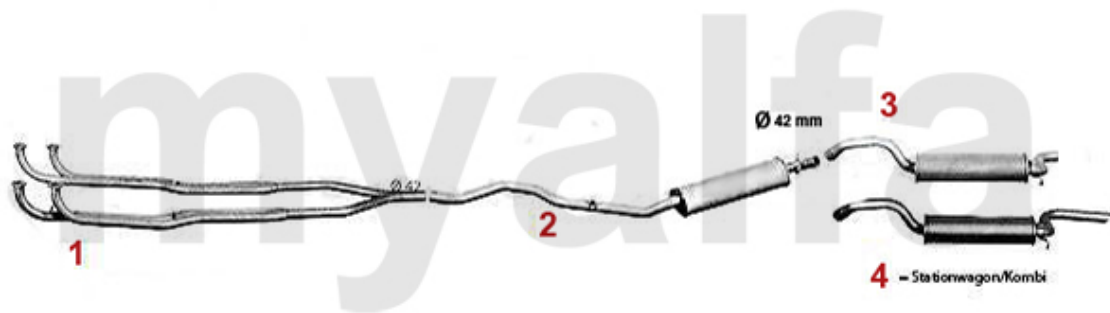

Abgasanlage/Exhaustsystem 33 (905) 1.5 4x4

5 x4

6 x3

6 x2

33 1.5 4x4 (85/95/105 cv)

3/'84-'89

1	33106401	Y-PIPE (905) 1.5 4x4 1984-89	SEK2,320.32
2	34106406	MIDDLE SILENCER 33 (905) 1.5 4x4 1984-89	SEK664.61
3	35106407	REAR SILENCER 33 (905) 1.5 4x4 Bj.1984-89 OE. 60506792	SEK711.23
4	35106507	REAR SILENCER 33 (907) SW 1.4ie 4x4	SEK652.96
5	38094405	OE. 60777745 GASKET	SEK45.51