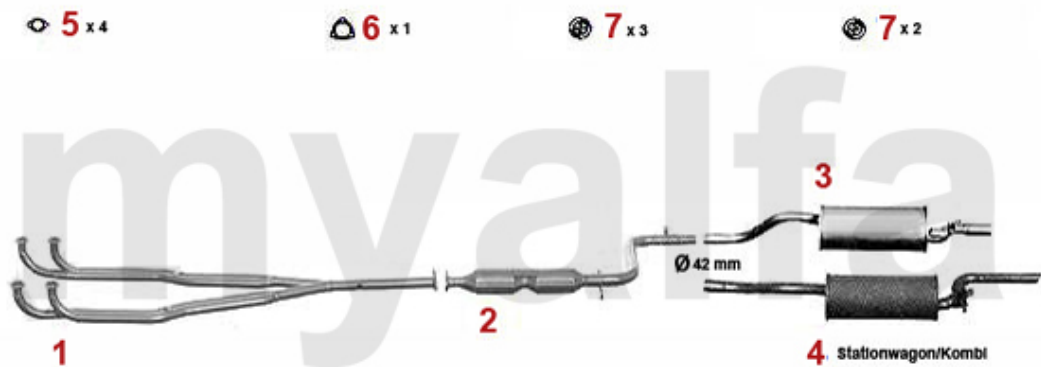

Abgasanlage/Exhaustsystem 33 (905) 1.7 QV/IE KAT

33 1.7 IE/StationWagon (905) Kat.

1988 - 90

1	33106631	Hosenrohr 33 (907) 1.7 ie bj.90-92	SEK5,824.03
2	32106633	Katalysator 33/SW (907) 1.7 ie bj. 90-92	On request
3	35106607	OE. 60537676 REAR SILENCER	SEK1,853.84
4	35106807	OE. 60537706 REAR SILENCER	SEK1,247.64
5	38094405	OE. 60777745 GASKET	SEK45.51
6	38094407	GASKET EXHAUST MANIFOLD / FRONT EXHAUST SECTION MONTREAL	SEK99.07