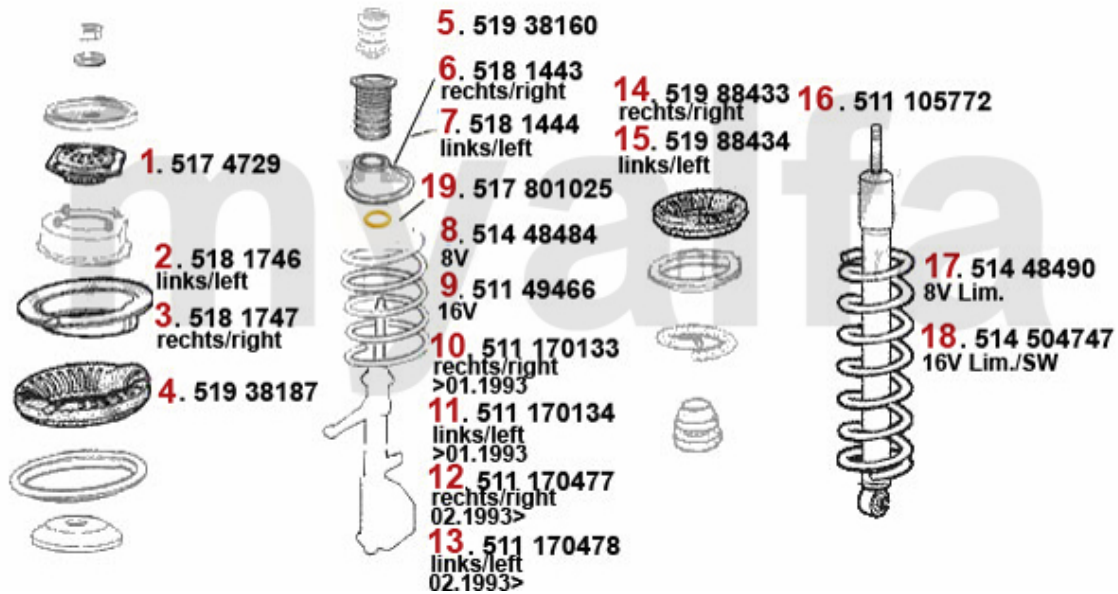

Federbeine/Struts 33 (907)

1	5174729	OE. 60504729 RUBBER BEARING	On request
2	5181746	Federteller 33 (905/7) VR oben	On request
3	5181747	Federteller 33 (905/7) VL oben	On request
4	51938187	OE. 60506705 RUBBER PLATE	On request
5	51938160	OE. 60501744 RUBBER BOOT PROTECTOR	SEK268.07
6	5181443	FRONT RIGHT SPRING PLATE OE.60501443	SEK571.37
7	5181444	FRONT LEFT SPRING PLATE OE.60501444	SEK571.37
8	51448484	FRONT SPRING 33 (905/7) 1988-06.91 4.75 WINDINGS	On request
9	51449466	OE. 60570591 FRONT SPRING 33 (907) 16V	On request
10	51170133	Federbein vorne rechts 33/SW (907) außer 1.7 ie 16V/1.8 TD,2-Rohr Gas	On request
11	51170134	Federbein vorne links 33/SW (907) außer 1.7 ie 16V/1.8 TD,2-Rohr Gas	On request
12	51170477	OE. 60572331 STRUT	On request
13	51170478	OE. 60572332 STRUT	On request
14	51988433	Federstützring HA 33/SW (905/7) rechts	SEK291.38
15	51988434	Federstützring HA 33/SW (905/7) links	SEK291.38
16	51105772	Stossdämpfer hinten 33 (905/7) oben Stift/unten Auge,2-Rohr Gas	On request
17	51448490	Fahrwerksfeder hinten 33 (905/7)	On request
18	51404747	OE. 60504747 REAR SPRING 33 (907) SW/16V	On request
19	51701025	OE. 60501446/01741/3 STRUT BEARING	SEK346.88