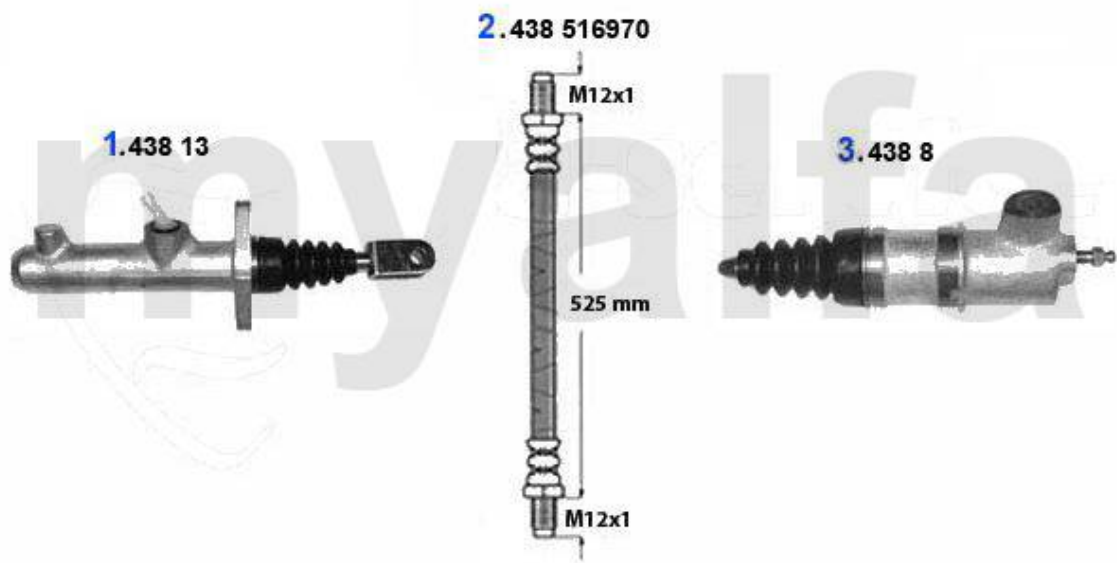

Kupplungsbetätigung/Clutch Actuation 33 (907)

1	43813	OE. 60501235 CLUTCH MASTER CYLINDER	SEK831.39
2	43816970	OE. 60501245 CLUTCH HOSE	SEK275.14
3	4388	CLUTCH SLAVE CLYINDER SUD/SPRINT, 33 (905/7), 145, 156, 156	SEK698.47