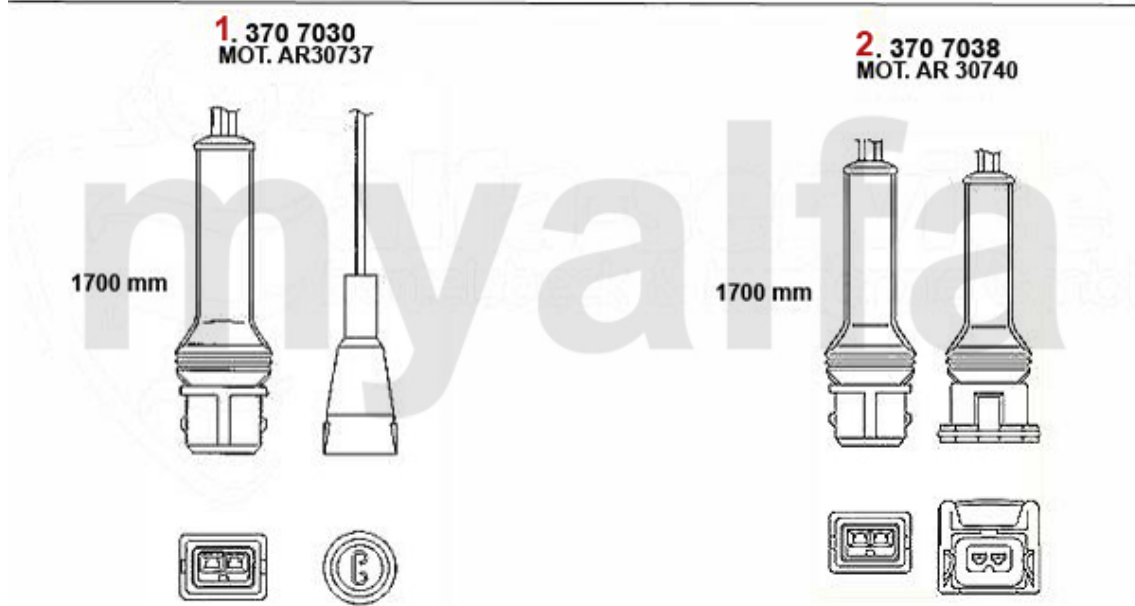

Lambda-Sonde/Lambda Probe 33 (907) 1.7 IE 4x4 Bj. >92

1 3707030 OE. 60537650 LAMBDA PROBE

SEK1,853.84

2 3707038 OE. 60587697 Lambda Probe

SEK1,423.71