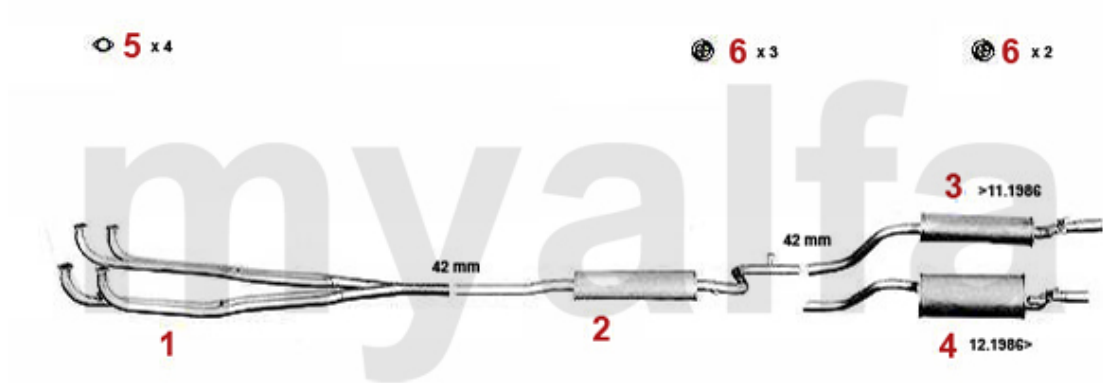

Abgasanlage/Exhaustsystem 33 (905) 1.5 QV

33 (905) 1.5 QV/TI

1984 - 90

1	33106301	OE. 60536851 FRONTPIPE	SEK3,206.37
2	34106076	OE. 60504299 MIDDLE SILENCER	SEK1,620.74
3	35106307	REAR SILENCER (905) 1.5 QV 7.84-11.86	SEK1,853.84
4	35106607	OE. 60537676 REAR SILENCER	SEK1,853.84
5	38094405	OE. 60777745 GASKET	SEK45.51