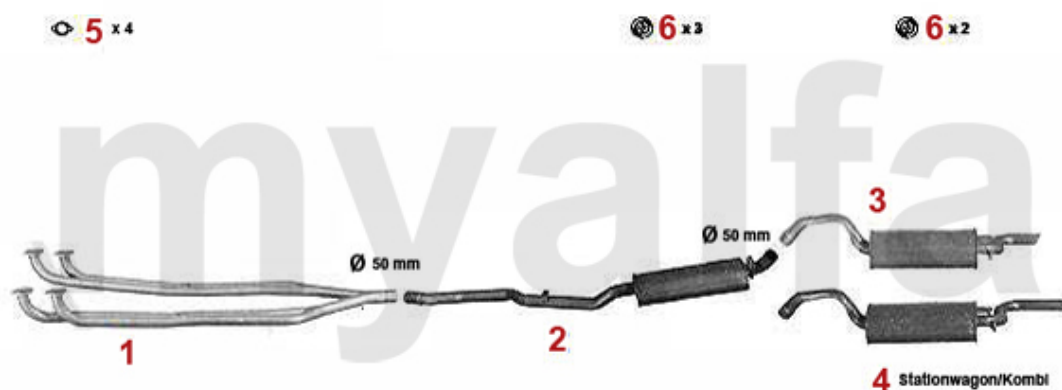

Abgasanlage/Exhaust System 33/SW (907) 1.7 IE 16V 4x4 Bj. >92

33 1.7 IE 16V/StationWagon 4x4

1990 - 92

1	33112201	OE. 60560670 FRONT PIPE	On request
2	34112406	OE. 60547146/60570450 MIDDLE SILENCER	SEK1,679.01
3	35112007	OE.60568748 MUFFLER 33 (907) 1.7 ie 4x4	SEK1,760.60
4	35112107	Endtopf 33 SW (907) 1.7 ie 4x4	SEK1,325.76
5	38094405	OE. 60777745 GASKET	SEK45.51