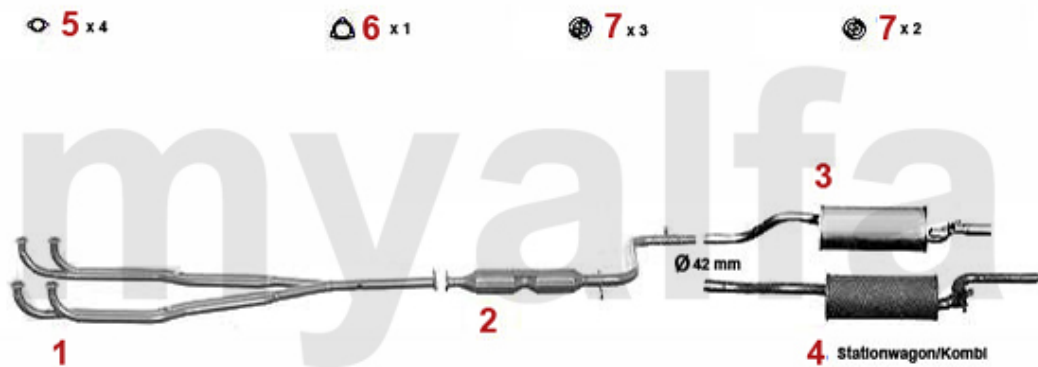

Abgasanlage/Exhaustsystem 33 (905) 1.7 QV/IE KAT

33 1.7 IE/StationWagon (905) Kat.

1988 - 90

1	33106631	Hosenrohr 33 (907) 1.7 ie bj.90-92	SEK5,824.03
2	32106633	Katalysator 33/SW (907) 1.7 ie bj. 90-92	On request
3	35106607	OE. 60537676 REAR SILENCER	SEK1,853.84
4	35106807	OE. 60537706 REAR SILENCER	SEK1,247.64
5	38094405	OE. 60777745 GASKET	SEK45.51
6	38094407	GASKET EXHAUST MANIFOLD / FRONT EXHAUST SECTION MONTREAL	SEK99.07