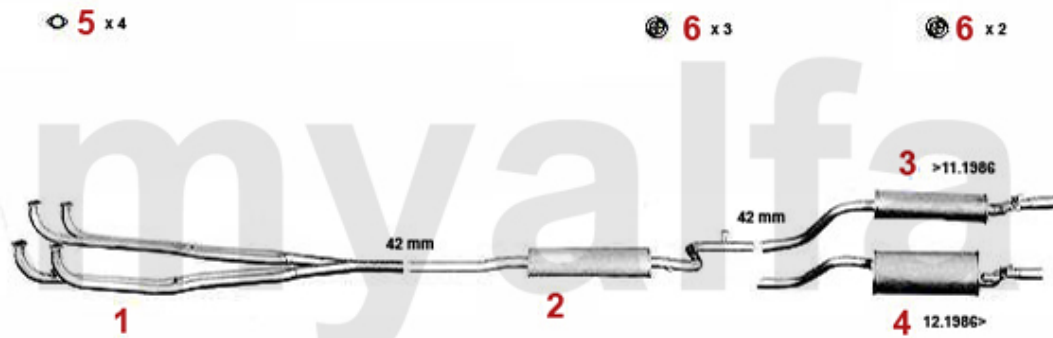

Abgasanlage/Exhaustsystem 33 (905) 1.5 QV

33 (905) 1.5 QV/TI

1984 - 90

1	33106301	OE. 60536851 FRONTPIPE	SEK3,206.37
2	34106076	OE. 60504299 MIDDLE SILENCER	SEK1,620.74
3	35106307	REAR SILENCER (905) 1.5 QV 7.84-11.86	SEK1,853.84
4	35106607	OE. 60537676 REAR SILENCER	SEK1,853.84
5	38094405	OE. 60777745 GASKET	SEK45.51