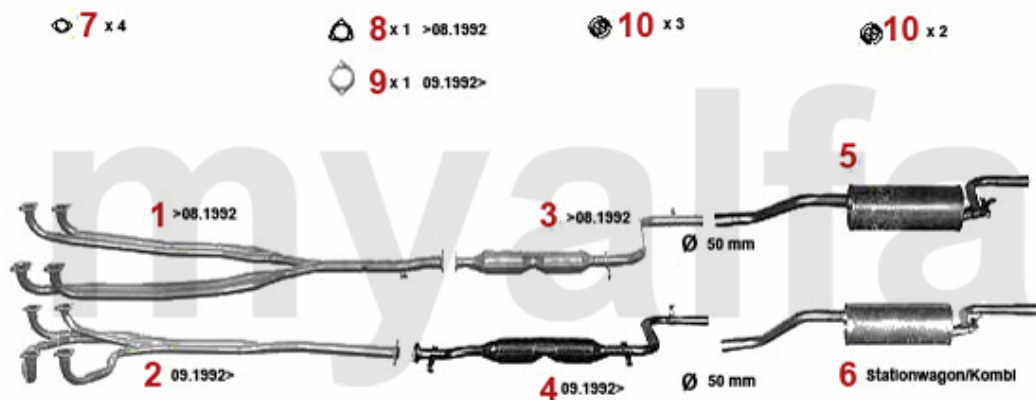

Abgasanlage/Exhaust System 33/SW (907) 1.7 IE 16V KAT

33 1.7 IE 16V/StationWagon Kat.

1992 - 94

1	33112231	Y-PIPE 33 (907) 1.7ie 16V CAT	SEK2,821.62
2	33112801	Y-PIPE 33 (907) 1.7 ie 16V CAT 09.1992>	SEK4,934.37
3	32112233	OE. 60580664 CATALYSATOR 33 (907) 16 V	On request
4	32190160	OE. 60590160 SILENCER CATALIZED 33/SW (907) 1.7 IE	SEK7,715.19
5	35112207	Endtopf 33 (907) 1.7 ie 16V	SEK1,719.81
6	35112307	Endtopf 33 SW (907) 1.7 ie 16V	SEK1,526.25
7	38094405	OE. 60777745 GASKET	SEK45.51
8	38094407	GASKET EXHAUST MANIFOLD / FRONT EXHAUST SECTION MONTREAL	SEK99.07
9	38047140	OE. 60547140 SEALING GASKET f. KATALYS. 33/SW (907) 1.7	SEK138.75