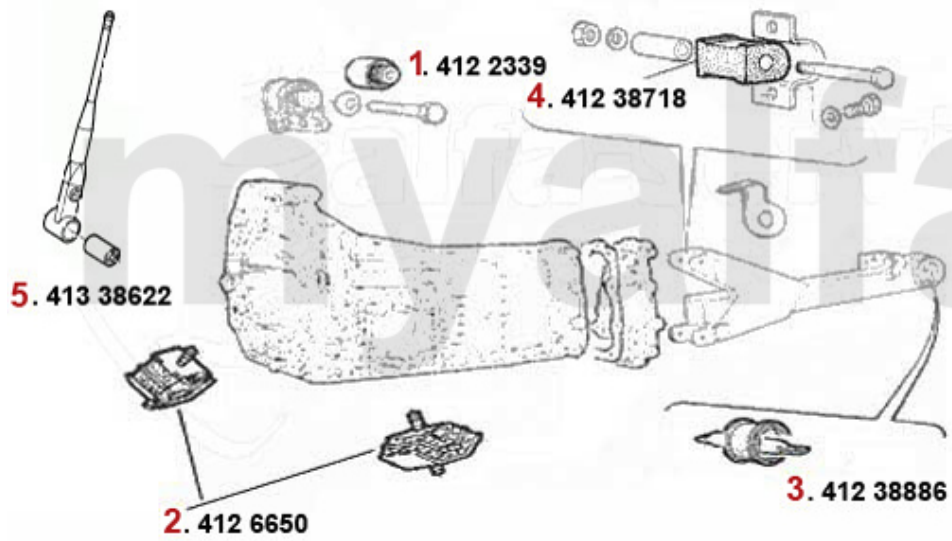

Getriebeaufhängung/Gear Mount 33 (905)

4	41238718	OE.60502538 RUBBER BEARING TRANSMISSION MOUNT
5	41338622	OE. 60501640 BUSH

On request
SEK185.37