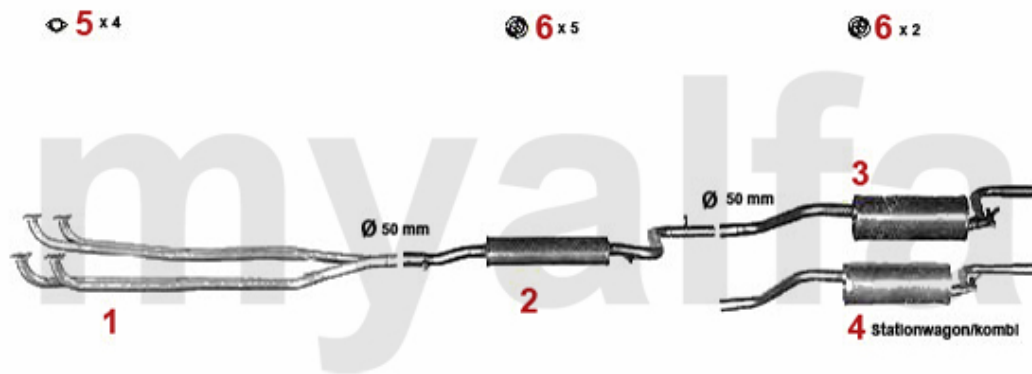

Abgasanlage/Exhaust System 33/SW (907) 1.7 IE 16V

33 1.7 IE 16V/StationWagon

1990 - 92

1	33112201	OE. 60560670 FRONT PIPE	On request
2	34112206	OE. 60560830 CENTER MUFFLER	SEK1,690.67
3	35112207	Endtopf 33 (907) 1.7 ie 16V	SEK1,719.81
4	35112307	Endtopf 33 SW (907) 1.7 ie 16V	SEK1,526.25
5	38046397	EXHAUST MANIFOLD GASKET 33 (907), 145/6 1.7 ie 16V	On request