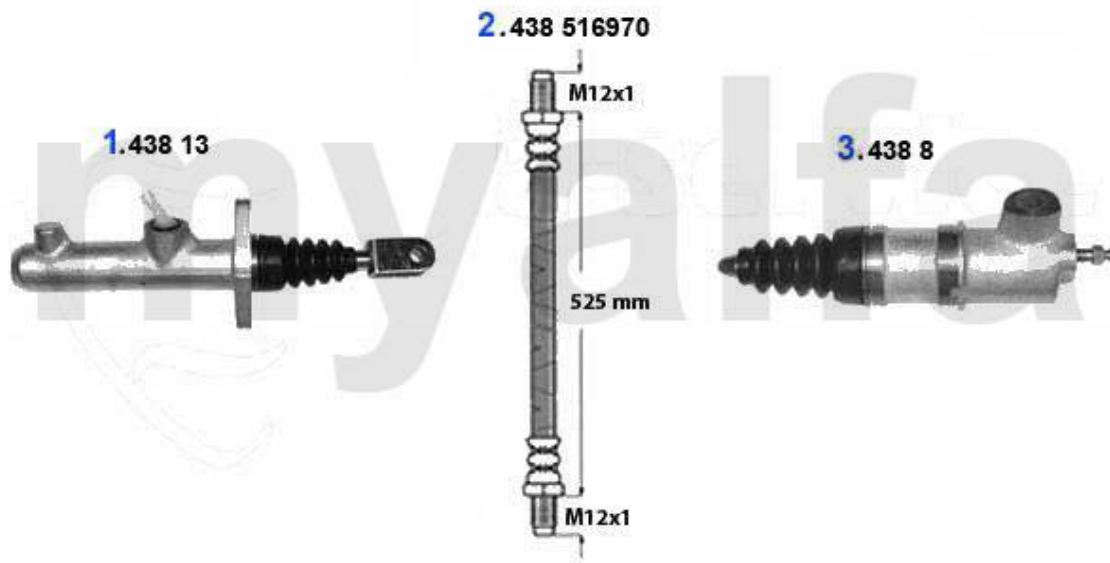

Kupplungsbetätigung/Clutch Actuation 33 (905)

1	43813	OE. 60501235 CLUTCH MASTER CYLINDER	SEK831.39
2	43816970	OE. 60501245 CLUTCH HOSE	On request
3	4388	CLUTCH SLAVE CLYINDER SUD/SPRINT, 33 (905/7), 145, 156, 156	SEK698.47