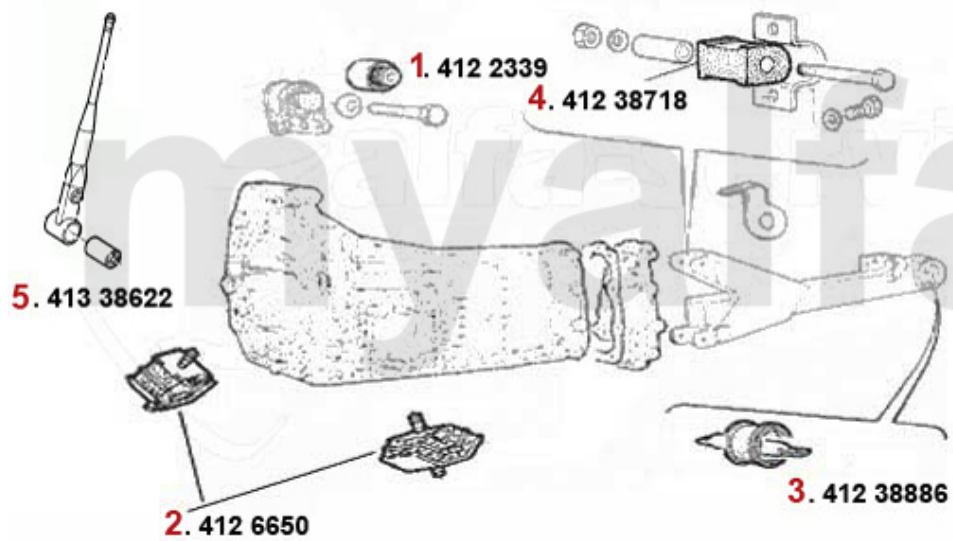

Getriebeaufhängung/Gear Mount 33 (905)

4 41238718 OE.60502538 RUBBER BEARING TRANSMISSION MOUNT

On request

5 41338622 OE. 60501640 BUSH

SEK185.37