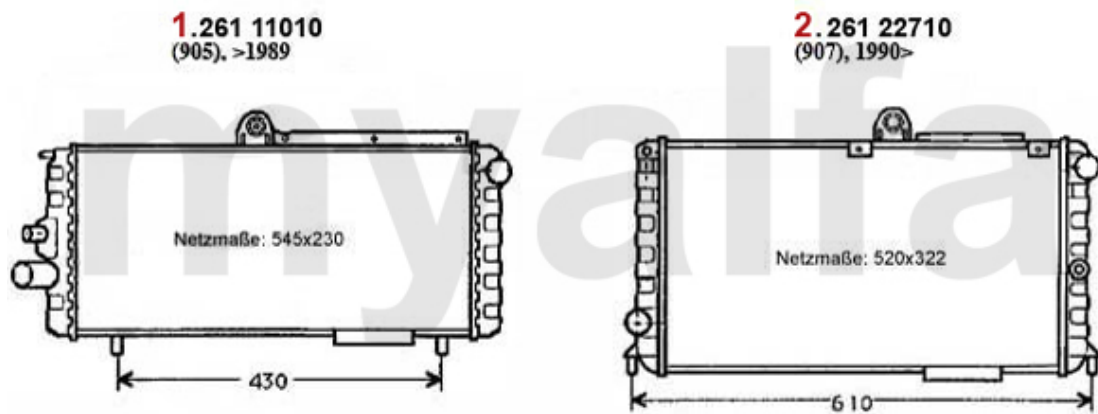

Kühler/Radiator 33 (905/7) 8V

1 26111010 OE.60504386/60504387 RADIATOR 33 (905),ARNA,SUD/SPRINT
1.2/1.3/1.5/1.7 1973-1989

SEK2,553.42

2 26122710 Motorkühler 33 (907) 1.4/1.5/1.7/ie 1.7 ie / 16V Bj. 01.90>

On request