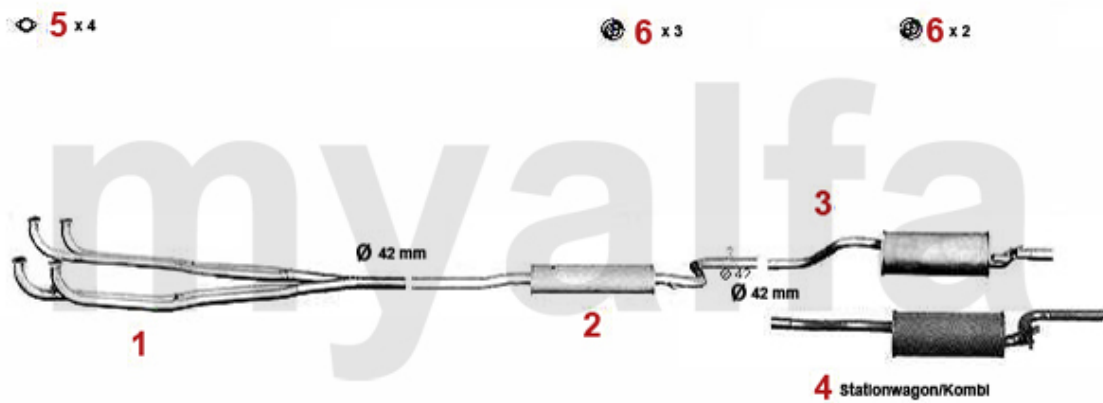

Abgasanlage/Exhaustsystem 33 (905) 1.7 QV/IE

33 1.7 IE/QV (905)/StationWagon

1986 - 90

1	33106601	OE. 60537453 EXHAUST PIPE	SEK1,387.50
2	34106076	OE. 60504299 MIDDLE SILENCER	SEK1,620.74
3	35106607	OE. 60537676 REAR SILENCER	SEK1,853.84
4	35106807	OE. 60537706 REAR SILENCER	SEK1,247.64
5	38094405	OE. 60777745 GASKET	SEK45.51