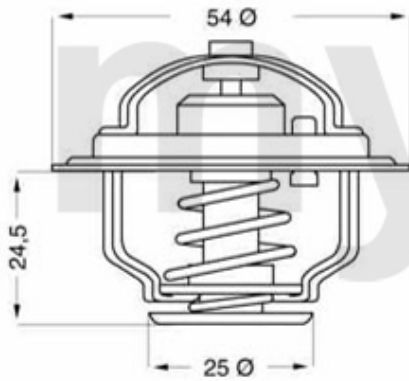

Thermostat 33 (905/7) 8V

1.263 150883
(905), >1989