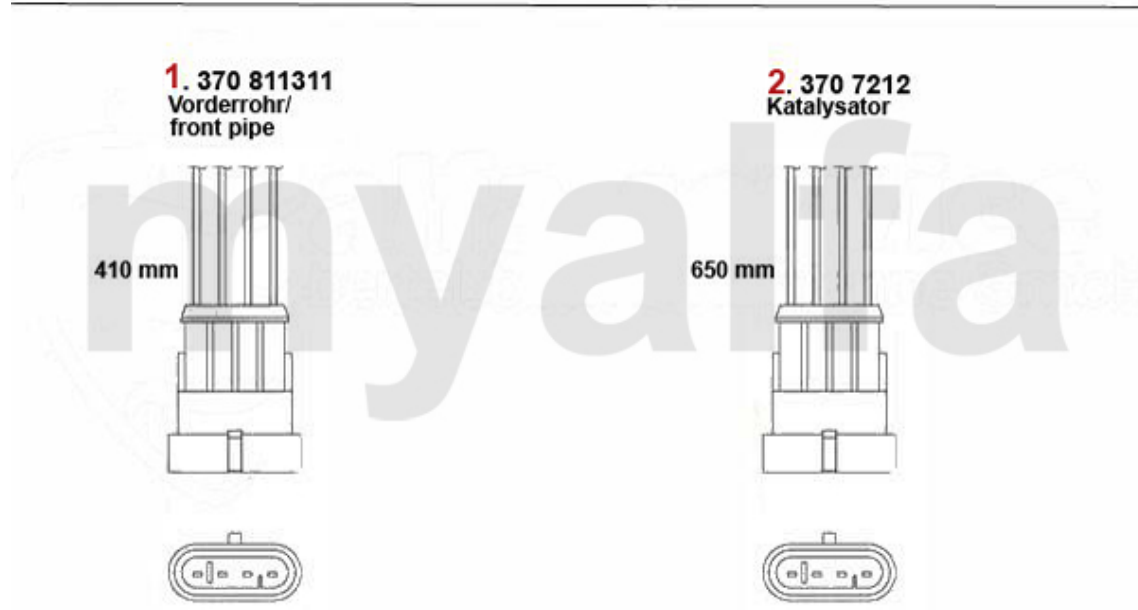

Lambda-Sonde/Lambda Probe gtv/spider (916) 2.0 JTS

1 37011311 OE. 46811311 LAMBDA PROBE 156, 166, gtv/spider (916), Nuovo GT
2.0 TS CF3/ JTS >05.2005

SEK1,737.29

2 3707212 OE. 46750243 LAMBDA PROBE

SEK1,387.50