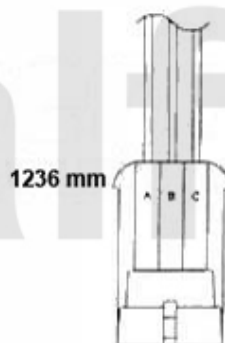

Lambda-Sonde/Lambda Probe gtv/spider (916) 2.0 V6 Turbo

1. 370 042 0
> #6003388

2. 370 7048
6003389>

1 3700420 LAMBDA PROBE SPIDER 1990-93

SEK1,037.71

2 3707048 OE. 7785973 LAMBDA PROBE

SEK2,005.49