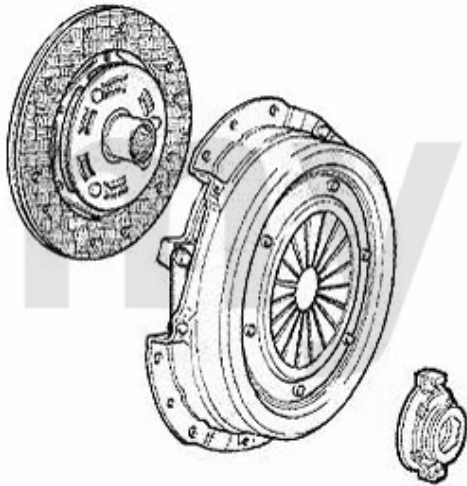

1 43611951 OE.46411951 GUIDE SLEEVE RELEASE BEARING

SEK1,737.29

Kupplungs-Kit/Clutch Set gtv/spider (916) 3.2 V6 24V

1. 431 739521
Ø 235 mm

1 43139521 OE. 71739521/71728897 CLUTCH KIT 147,156,916 GTA 147, 156,