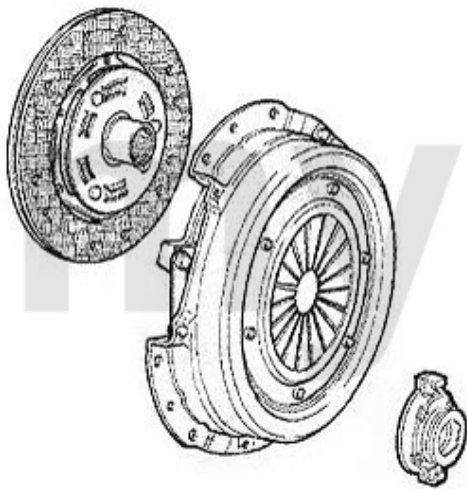

# Kupplungs-Kit/Clutch Set gtv/spider (916) 3.2 V6 24V

---

**1. 431 739521**  
Ø 235 mm

**1 43139521** OE. 71739521/71728897 CLUTCH KIT 147,156,916 GTA 147, 156,

**SEK5,538.35**