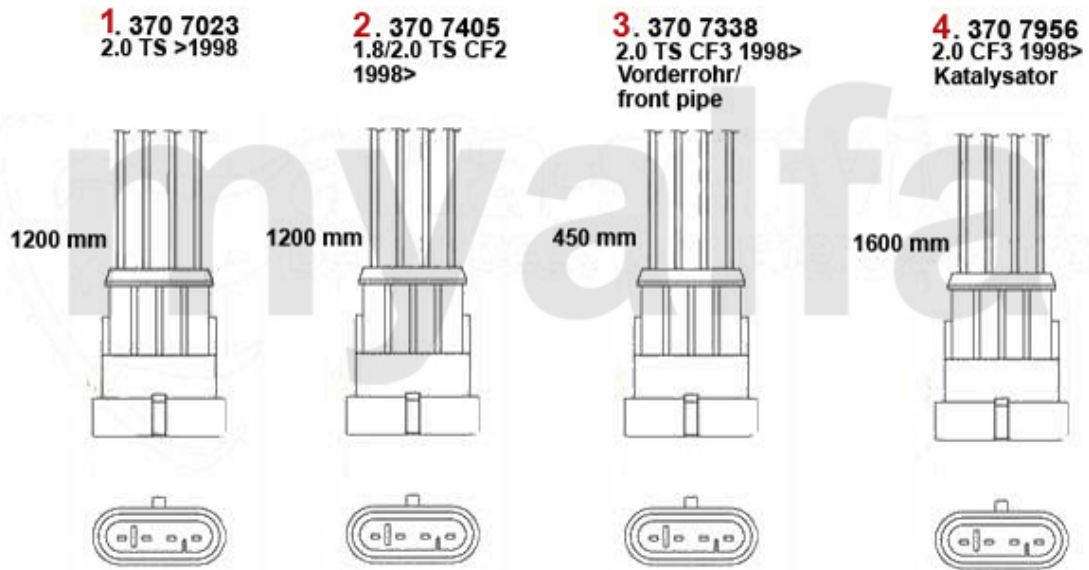

Lambda-Sonde/Lambda Probe gtv/spider (916) 1.8/2.0 TS

1	3707023	LAMBDA SENSOR 145/6 2.0 16V TSFROM 11.96>ON,156 1.6 16V TS> #0023373, 164 Super 2.0 TS/3.0	SEK1,584.53
2	3707405	OE. 46750246 LAMBDA PROBE	SEK1,543.73
3	3707338	OE: 46762182 LAMBDA PROBE	On request
4	3707956	Lambda-Sonde gtv/spider (916) 2.0 16V TS bj. 08.00>,4-adrig	SEK1,350.18