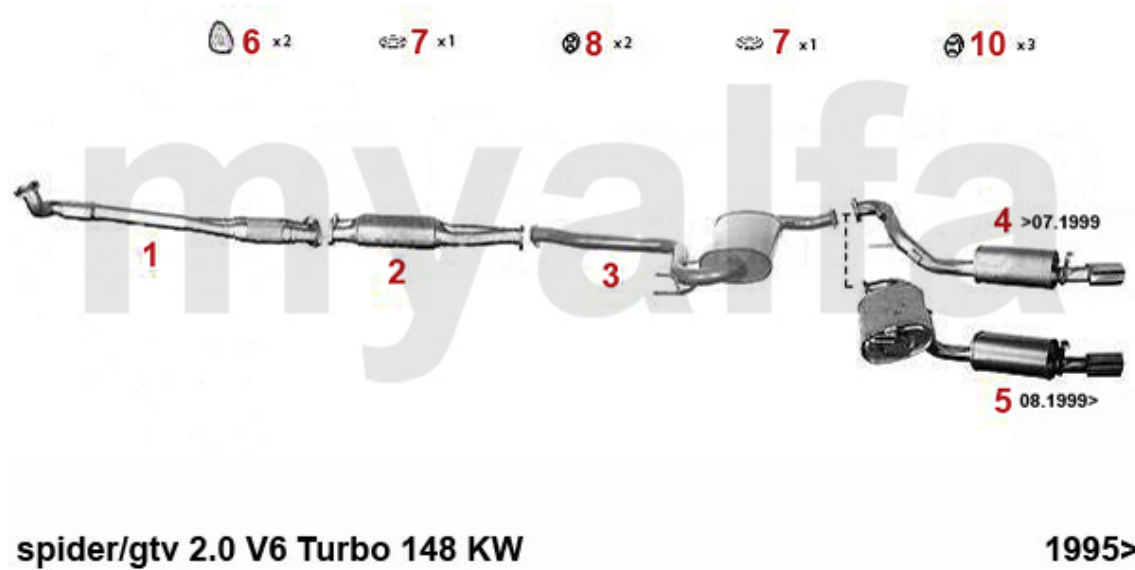

Abgasanlage/Exhaust System gtv/spider (916) 2.0 V6 Turbo

1	33154442	OE. 60654442 EXHAUST PIPE CATALIZED gtv/spider (916)	On request
1	33156242	OE.60656242 EXHAUST PIPE CATALIZED gtv/spider (916)	On request
2	32156116	OE. 60656116 SILENCER CATALIZED gtv/spider (916)	SEK12,427.98
2	32102233	OE. 60583950 KATALYSATOR gtv/spider (916) V6 3.0 12/24V CF2, 2.0 V6 Turbo CF2 >	On request
2	32153561	OE. 60653561 SILENCER CATALIZED gtv/spider V6	On request
3	34102106	OE. 71765101 MIDDLE SILENCER	SEK1,620.74
4	35102207	OE. 60615199 REAR SLINCER 916 V6 TURBO	SEK2,436.87
5	35102109	OE. 60613779 REAR SILENCER	SEK2,040.46
6	38073540	OE. 60573540 GASKET FOR FRONTPIPE	SEK80.48
7	38094003	OE. 82407147 GASKET	SEK122.38
8	38091143	OE. 60811640 / 60816516 EXHAUST RUBBER	SEK42.60
9	38091014	OE.60807479 EXHAUST RUBBER MOUNT	SEK75.76