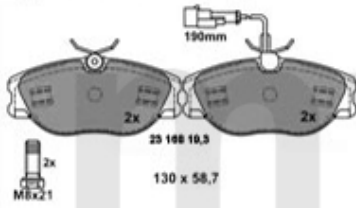

Brembeläge/Brakepads gtv/spider (916)

1. 23168 193 25

TS/V6/Turbo, >#06009486
vorne/front
System: Lucas-Girling