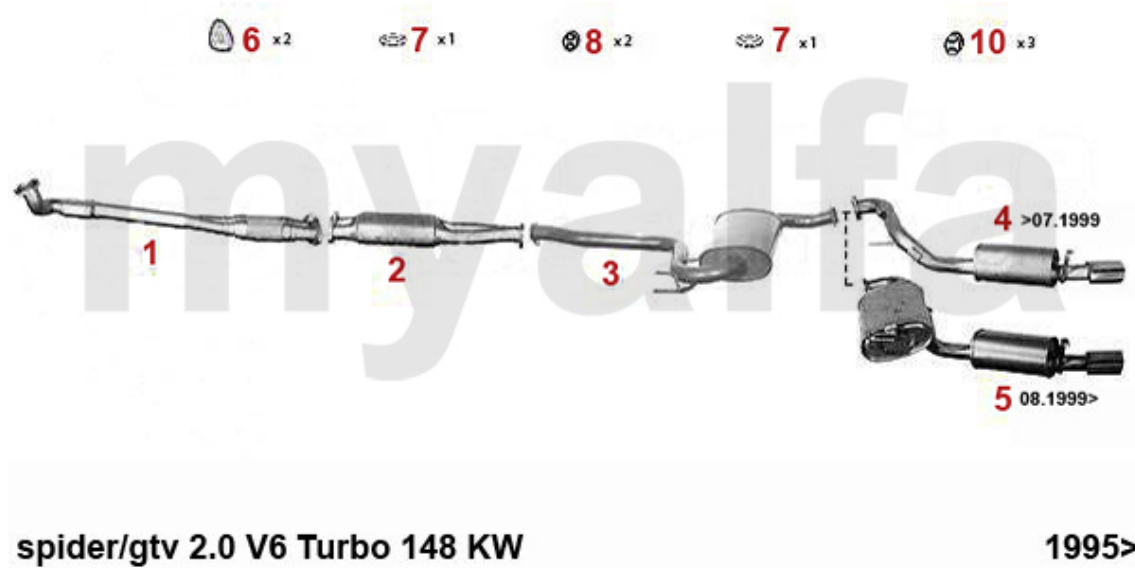

Abgasanlage/Exhaust System gtv/spider (916) 2.0 V6 Turbo

1	33154442	OE. 60654442 EXHAUST PIPE CATALIZED gtv/spider (916)	On request
1	33156242	OE.60656242 EXHAUST PIPE CATALIZED gtv/spider (916)	On request
2	32156116	OE. 60656116 SILENCER CATALIZED gtv/spider (916)	SEK12,427.98
2	32102233	OE. 60583950 KATALYSATOR gtv/spider (916) V6 3.0 12/24V CF2, 2.0 V6 Turbo CF2 >	On request
2	32153561	OE. 60653561 SILENCER CATALIZED gtv/spider V6	On request
3	34102106	OE. 71765101 MIDDLE SILENCER	SEK1,620.74
4	35102207	OE. 60615199 REAR SLINCER 916 V6 TURBO	SEK2,436.87
5	35102109	OE. 60613779 REAR SILENCER	SEK2,040.46
6	38073540	OE. 60573540 GASKET FOR FRONTPIPE	SEK80.48
7	38094003	OE. 82407147 GASKET	SEK122.38
8	38091143	OE. 60811640 / 60816516 EXHAUST RUBBER	SEK42.60
9	38091014	OE.60807479 EXHAUST RUBBER MOUNT	SEK75.76