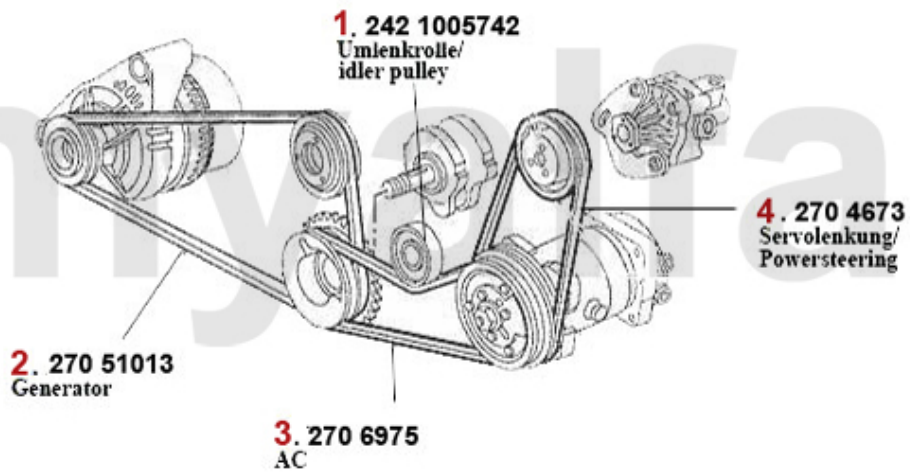

Keilriemen/V-Belt gtv/spider (916) 2.0 V6 Turbo

1	24205742	OE. 60570850 PULLEY	SEK1,504.05
2	27051013	OE. 60585396 V-BELT 155 2.5 V6 10.1992-12.1997, GTV/SPIDER (916) 2.0 V6 TURBO / 3.0 V6	SEK208.68
3	2706975	Keilrippenriemen 6PK975 155 2.5 V6 gtv/spider (916) V6,Klimakompressor	SEK309.00
4	2704673	V-BELT 4PK673 155 2.5V6 GTV/SPIDER(916) V6 5.98> POWER STEERING PUMP	SEK181.90