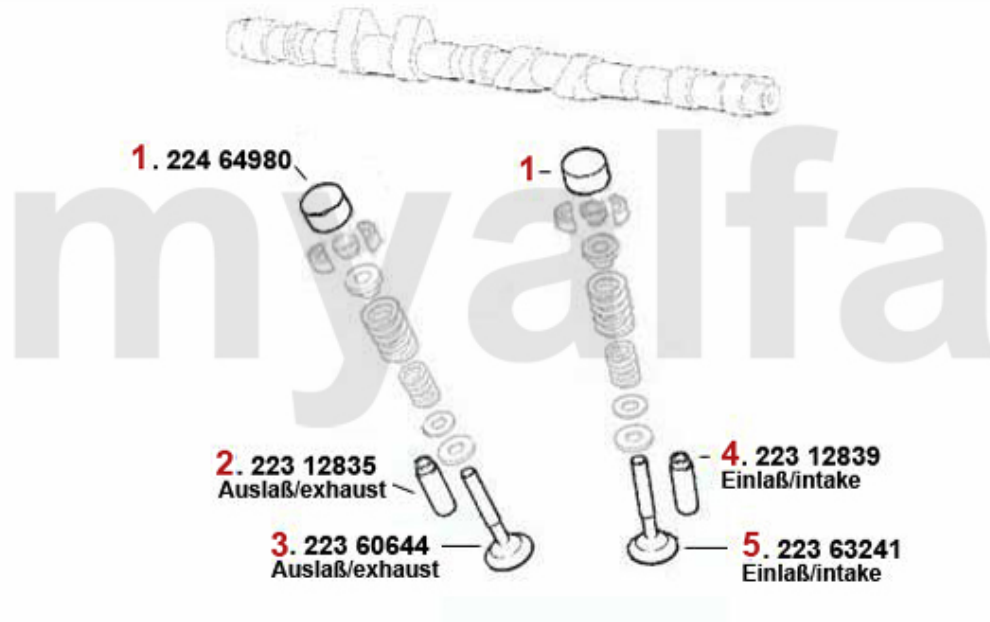

Ventiltrieb/Valve Train gtv/spider (916) V6 24V

1	22464980	OE. 6066480 VALVE TAPPET	SEK437.20
2	22312835	OE. 60612835 VALVE GUIDE	SEK378.93
3	22360644	Exhaust Valve 3.0/3.2 24V	SEK348.68
4	22312839	OE. 60605120 VALVE GUIDE	SEK378.93
5	22363241	OE.60560643 INTAKE VALVE 3.0 V6 24V/3.2 GTA,147,156,164, 166, SPIDER/GTV (916),NUOVO GT	SEK338.13