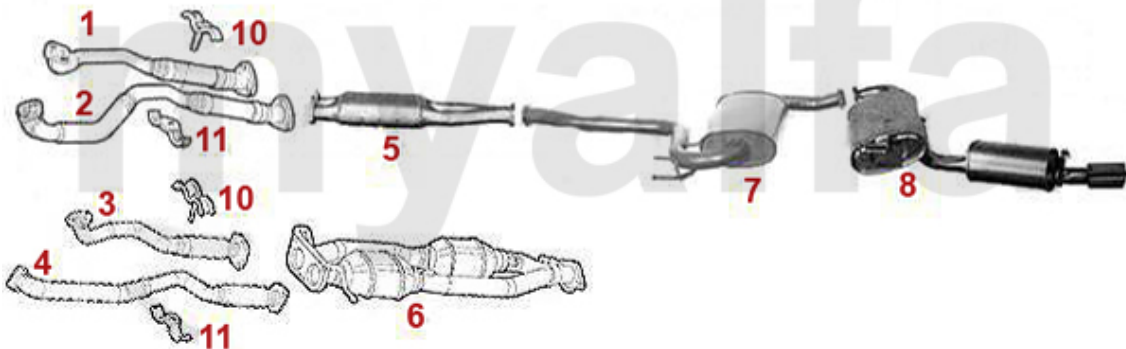

Abgasanlage/Exhaust System gtv/spider (916) 3.0 V6 24V

gtv/spider (916) 3.0 V6 24V

'95-

1	33120490	OE. 60620490 EXHAUST PIPE gtv (916) 3.0 V6 24V 1995-98	On request
1	33156119	OE. 60656119 EXHAUST PIPE gtv (916) 3.0 V6 24V 1998>	On request
2	33158028	OE. 60658028 EXHAUST PIPE gtv (916) V6 24V	SEK5,934.75
3	33169658	OE. 60669658 EXHAUST PIPE FR 147 GTA	On request
4	33169659	OE. 60669659 EXHAUST PIPE FL 147 GTA	SEK7,089.02
5	32102233	OE. 60583950 KATALYSATOR gtv/spider (916) V6 3.0 12/24V CF2, 2.0 V6 Turbo CF2 >	On request
6	32170380	OE. 60670380 KATALYSATOR gtv/spider (916) 3.0/3.2 V6	SEK12,416.32
7	34102106	OE. 71765101 MIDDLE SILENCER	SEK1,620.74
8	35102109	OE. 60613779 REAR SILENCER	SEK2,040.46
9	38054239	OE. 60654239 GASKET	SEK145.69
10	38009014	OE. 60574953 MOUNT	On request
11	38009013	OE. 60573666 MOUNT	On request
12	38073540	OE. 60573540 GASKET FOR FRONTPIPE	SEK80.48
13	38094003	OE. 82407147 GASKET	SEK122.38
14	38094484	OE. 73503584 GASKET	SEK145.69
15	38091143	OE. 60811640 / 60816516 EXHAUST RUBBER	SEK42.60
16	38091014	OE.60807479 EXHAUST RUBBER MOUNT	SEK75.76