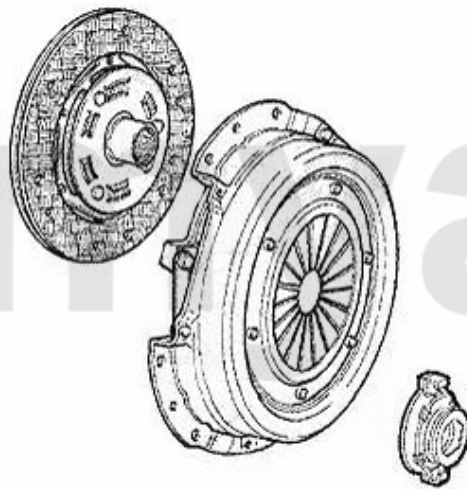

Kupplungs-Kit/Clutch Set gtv/spider (916) 3.0 V6 12V

1. 431 790001
Ø 230 mm
>1998

2. 431 727001
Ø 235 mm
1998>

**1 43190001 CLUTCH KIT SPIDER (916) 3.0 V6 FROM 06.1995-12.1998, GTV (916)
2.0 V6 TURBO FROM >98 ON**

On request

2 43172701 OE. 71734944 CLUTCH KIT

SEK4,535.60