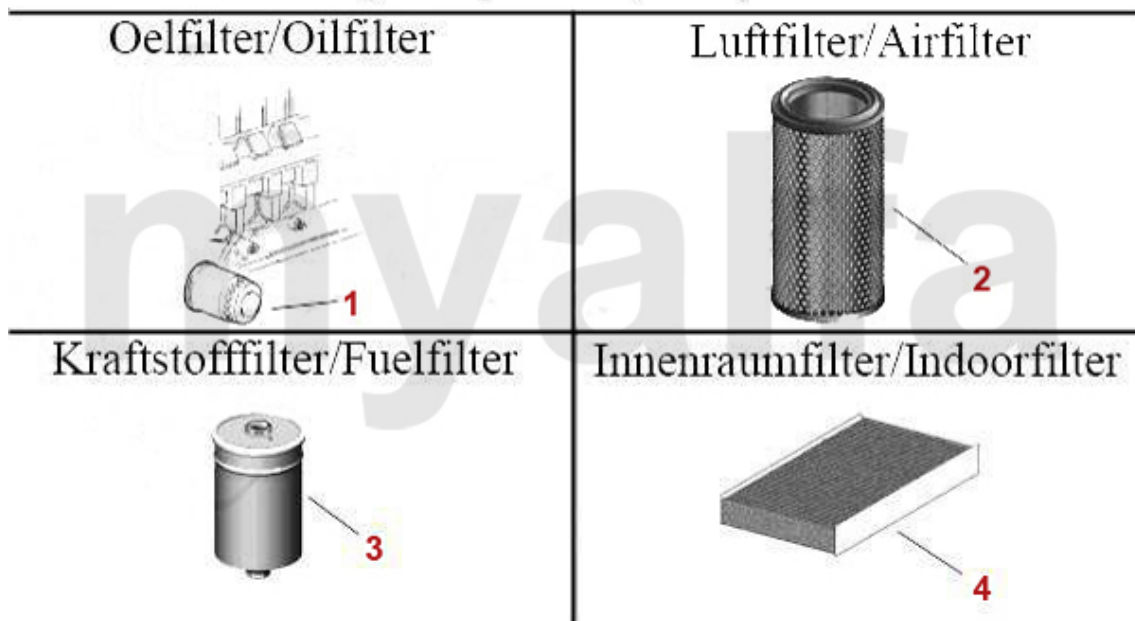

Filter gtv/spider (916) 3.0 V6

1	291124	OE. 46805830 Oilfilter	SEK185.37
2	29293	OE. 60811342 AIR FILTER	SEK332.31
3	29386	OE. 60506968 FUEL FILTER	SEK343.96
4	294314	OE. 46721923 CABIN FILTER	SEK194.81