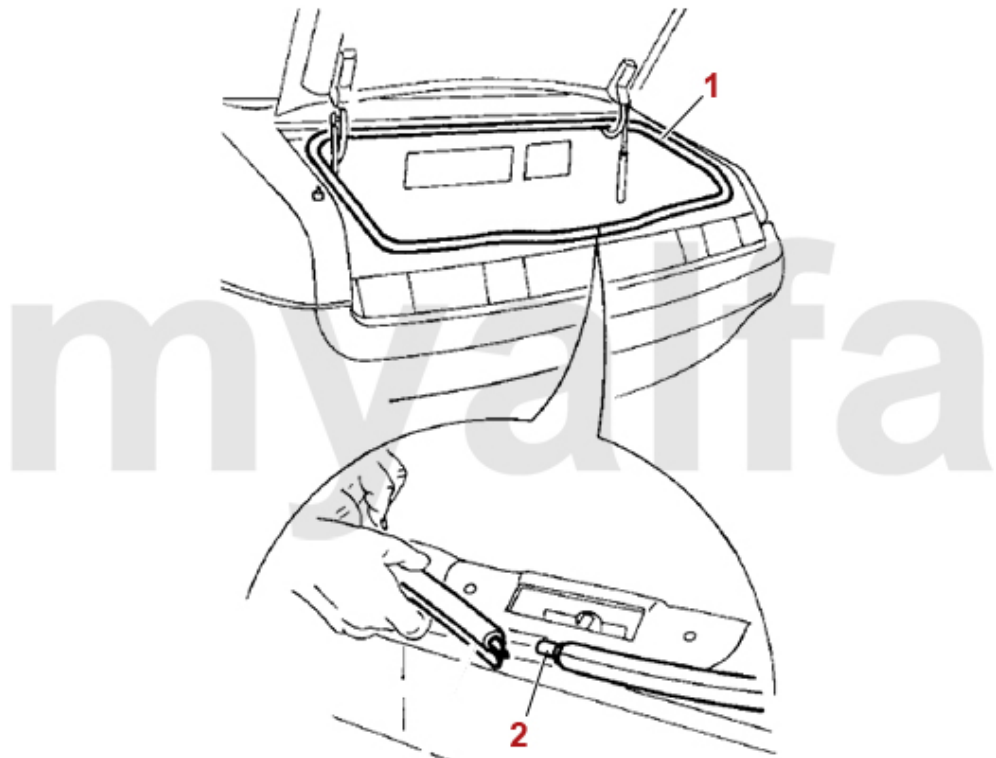

1	1629160	DOOR SEAL PARTIAL REPLACEMENT PARTS GTV/Spider (916) LEFT OR RIGHT	SEK687.92
2	16291760	OE. 60591760 SEALING PLUG FOR DOOR SEAL/ TRUNK SEAL GTV/Spider (916)	SEK75.76
3	16289854	OE. 60589854 CHANNEL 916 LEFT OR RIGHT SIDE	SEK285.69
4	16211662	OE. 60589853 SEALING GASKET (916) DOOR/BODY B-PILLAR RIGHT	SEK437.20
4	16211663	OE. 60605396 SEALING GASKET (916) DOOR/BODY B-PILLAR LEFT	SEK437.20
5	1622330	ENDPIECES B-PILLAR SEAL GTV (916) SET OE. 60523307 / 60523308	SEK378.93

1 16262569 OE. 60662569 TRUNK LID RUBBER-GTV/SPIDER (916)

SEK535.16

2 16291760 OE. 60591760 SEALING PLUG FOR DOOR SEAL/ TRUNK SEAL
GTV/Spider (916)

SEK75.76