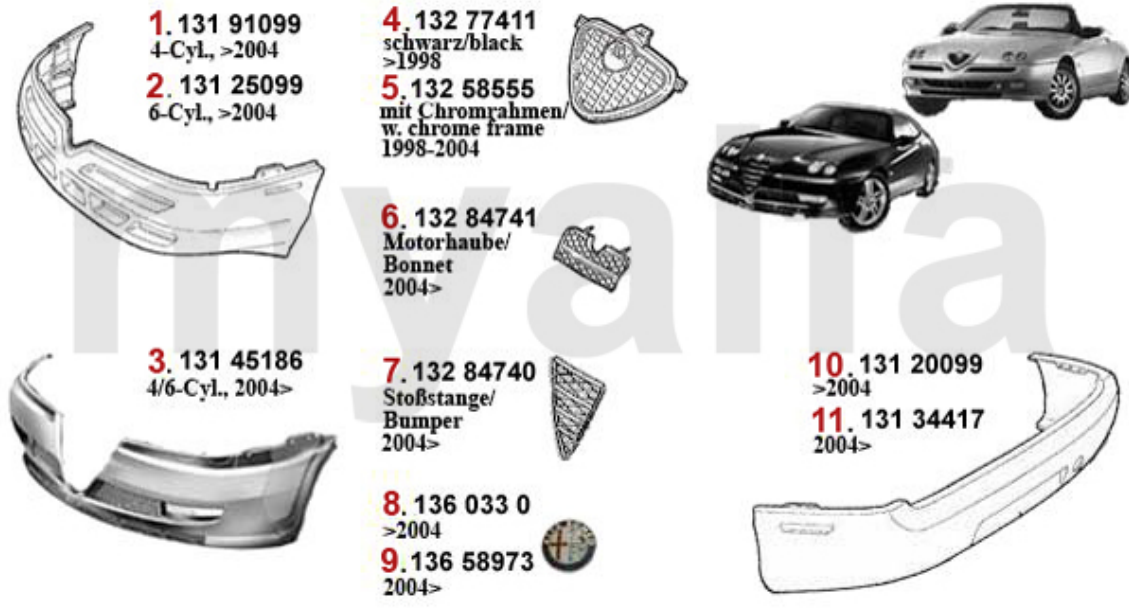

Stoßstangen/Bumpers gtv/spider (916)

1. 131 91099
4-Cyl., >2004
2. 131 25099
6-Cyl., >2004

4. 132 77411
schwarz/black
>1998
5. 132 58555
mit Chromrahmen/
w. chrome frame
1998-2004

6. 132 84741
Motorhaube/
Bonnet
2004>

3. 131 45186
4/6-Cyl., 2004>

7. 132 84740
Stoßstange/
Bumper
2004>

10. 131 20099
>2004
11. 131 34417
2004>

8. 136 033 0
>2004
9. 136 58973
2004>

1	13191099	OE. 153791099 FRONT BUMPER COMPL. gtv/spider (916)	On request
2	13125099	OE. 153925099 FRONT BUMPER COMPL. gtv/spider (916) >2003	On request
3	13145186	OE. 156054186 FRONT BUMPER gtv/spider (916) 2004>	On request
4	13277411	OE. 60577411 GRILLE gtv/spider (916) >1998	On request
5	13258555	OE. 60658555 GRILLE gtv/spider (916) >2003	On request
6	13284741	OE. 60684741 GRILLE gtv/spider (916) 2003>	On request
7	13284740	OE. 60684740 GRILLE	On request
8	1360330	BADGE 75 mm ALFA ROMEO	SEK430.82
9	13658973	OE. 46558973 EMBLEM	SEK846.51
10	13120099	OE. 150020099 REAR BUMPER gtv/spider (916) >2003	On request
11	13134417	OE. 156034417 REAR BUMPER gtv/spider (916) 2003>	On request