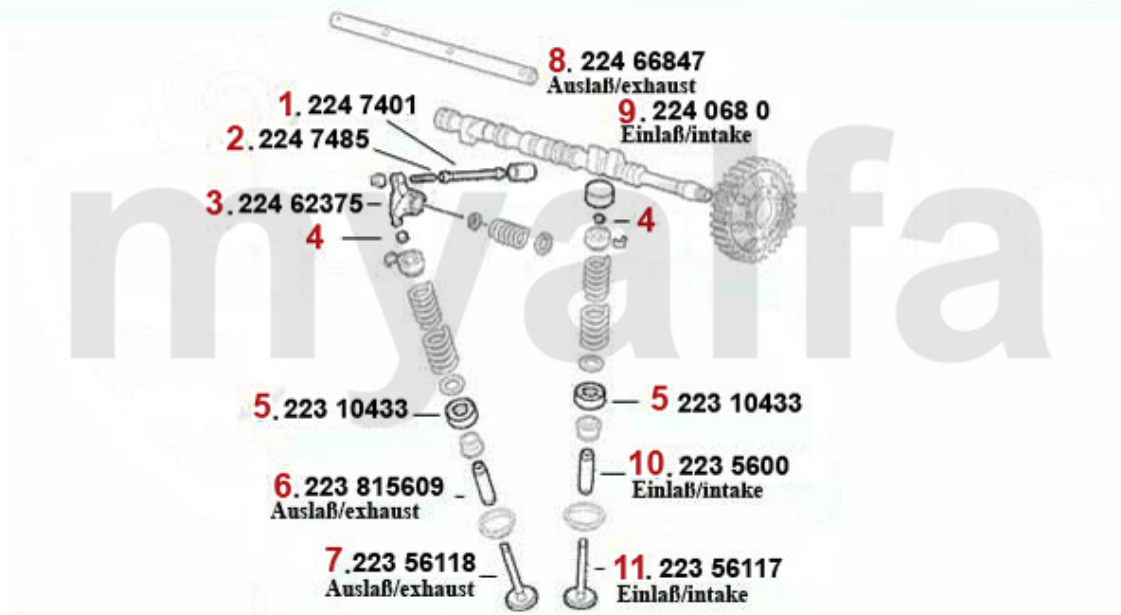

Ventiltrieb/Valve Train gtv/spider (916) 3.0 V6 12V

1	2247401	PUSH ROD (EXHAUST-SIDE) 75 ,155 164,166,RZ,SZ,GTV/SPIDER (916),GTV/ 6	SEK1,620.74
2	2247485	OE. 60507485 ADJUSTING SCREW ROCKER ARM SHAFT, 75, 155, 164, 166, RZ, SZ, GTV/Spider (916), GTV6	SEK40.79
4	2431140	SET VALVE SHIMS 200 PIECES 2,525 - 3,5 mm, DIAMETER 9mm	SEK6,517.78
4	2430840	SET VALVE SHIMS 205 PIECES 1,5 - 2,5 mm, DIAMETER 9mm	SEK6,517.78
4	2430430	VALVE SHIM 9MM PLEASE SUBMIT THE SIZE YOU NEED	SEK144.58
5	22310433	OE. 60601088/60810433 VALVE CUP	On request
6	22315609	OE. 60605721 EXHAUST VALVE GUIDE 6-CYLINDER 116, STEEL	SEK162.06
7	22356118	OE. 60512984 EXHAUST VALVE	SEK332.17
8	22466847	OE. 60566847 CAM FOLLOWER	SEK306.64
9	2240680	CAM FOLLOWER OE-QUALITY 101/105/115/116/75/155/164	SEK204.10
10	2235600	OE. 60605725 Valve Guide	SEK418.61
11	22356117	OE. 60512982 INTAKE VALVE	SEK570.12