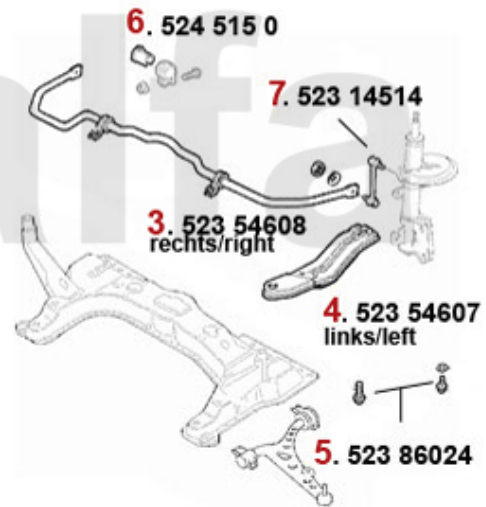

1	5241490	ANTI-ROLL BAR RUBBER FRONT 916 >2003	SEK230.88
2	5231502	OE. 60570627 OUTER STABILIZER MOUNT COMPL., INCL. RUBBERS	SEK278.61
3	52354608	OE. 60626295 STRUT	On request
4	52354607	OE. 60626296 STRUT	On request
5	52386024	OE. 11586024 SCREW	SEK64.10
6	5245150	ANTI-ROLL BAR RUBBER FRONT 916 1998>	On request
7	52314514	OE. 60614514 STRUT	SEK378.93