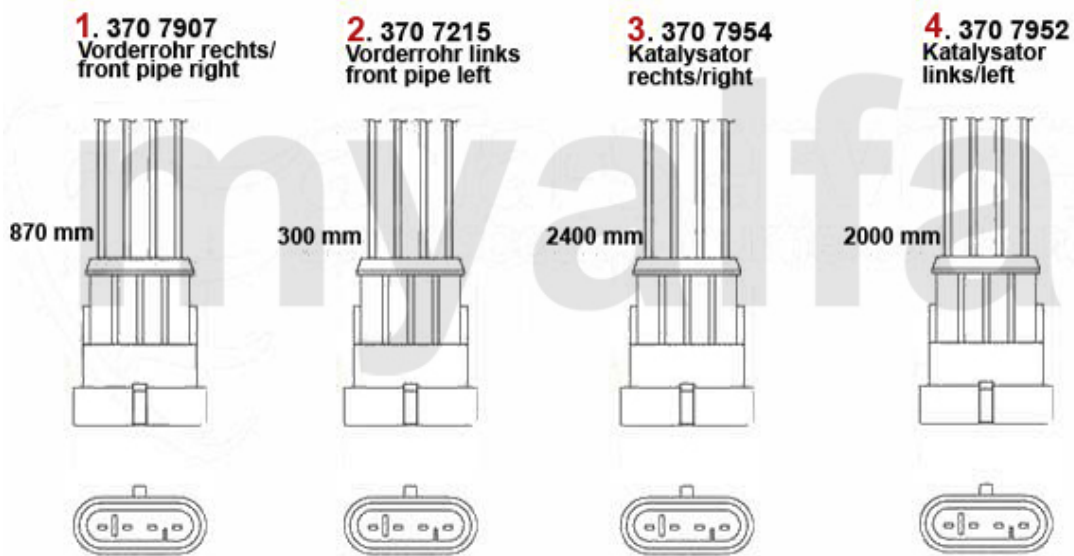

Lambda-Sonde/Lambda Probe gtv/spider (916) 3.02 V6 24V/GTA

1	3707907	OE. 46764207 LAMBDA PROBE	SEK1,620.74
2	3707215	Lambda-Sonde 147 1.6 16V TS ECO, 3.2 V6 24V GTA 166 2.5/3.0 V6 24 V, spider (916) 3.0 V6 b	SEK1,304.67
3	3707954	OE. 46805750 LAMBDA PROBE	On request
4	3707952	OE: 46805749 LAMDA PROBE	On request