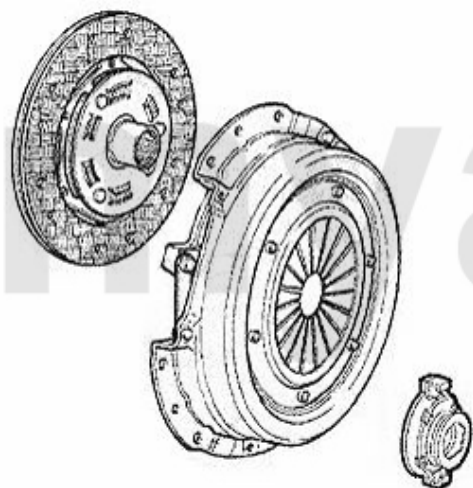

Kupplungs-Kit/Clutch Set gtv/spider (916) 3.0 V6 24V

---

1. 431 727001
Ø 235 mm
gtv >1998

2. 431 735943
Ø 235 mm
gtv/spider 1998>

1 43172701 OE. 71734944 CLUTCH KIT

SEK4,535.60

2 43135943 OE. 71735943 CLUTCH KIT 166, gtv/spider (916) 3.0 V6 24V =

SEK4,302.36