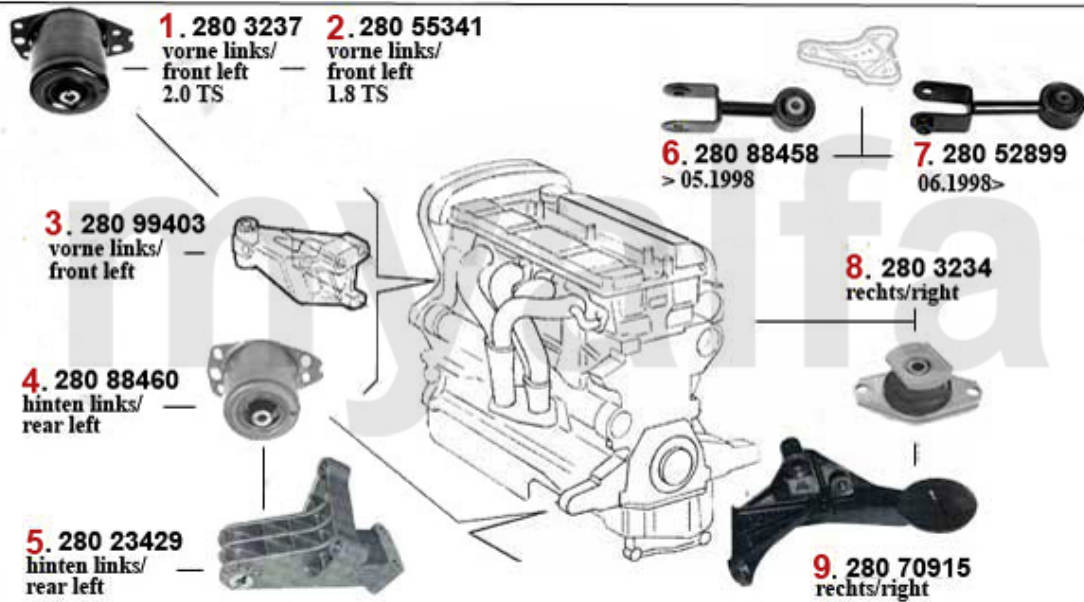

1	2803237	ENGINE MOUNT OE.60805961 145/6,155 all TS 16V & 6-CYLINDER, (916) 4-CYLINDER	On request
2	28055341	OE. 60655341 ENGINE MOUNT FL 156, gtv/spider (916) 1.8 TS	On request
3	28099403	OE. 60672234/60599403 ENGINE MOUNT	SEK2,203.63
4	28088460	OE. 7782435 ENGINEMOUNT	SEK2,320.32
5	28023429	OE. 46423429 SUPPORT	SEK1,270.95
6	28088458	Motorzugstange 145/6,155 gtv/spider (916) 2.0 TS 16V	On request
7	28052899	OE. 60652899 ENGINE MOUNT 145/6 2.0 TS, 147 all,156, gtv/spider (916) 1998>, Nuovo	SEK460.51
8	2803234	OE. 7652240/60808861 ENGINE MOUNT	SEK926.99
9	28070915	OE. 7770915 SUPPORT	SEK3,719.47