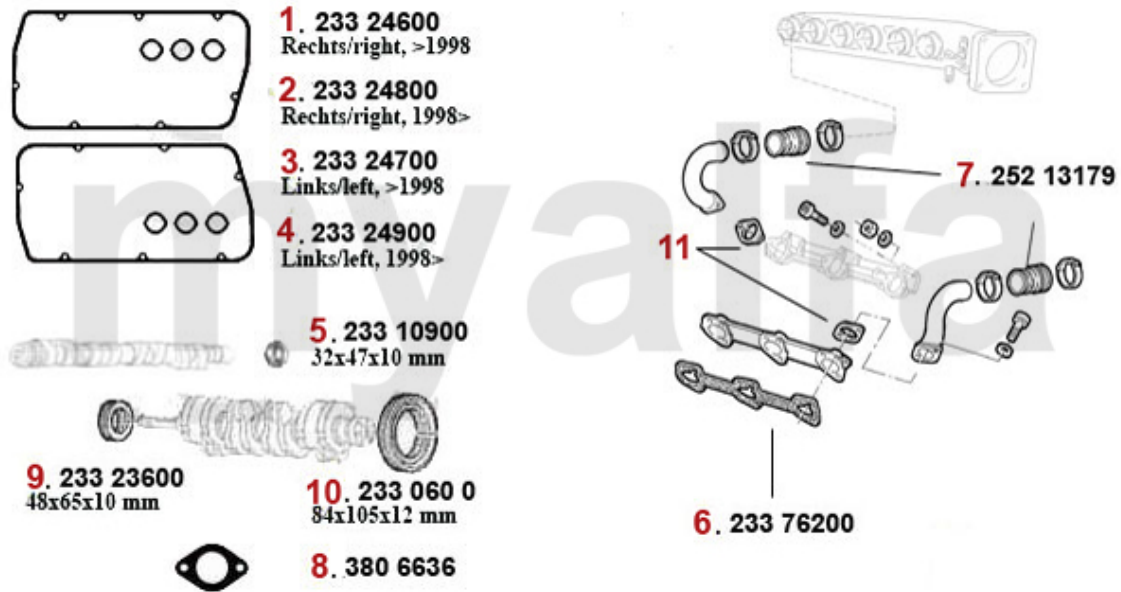

Dichtungen Motor/Gaskets Engine gtv/spider (916) V6 12V

1	23324600	OE. 60512948 RIGHT VALVE COVER GASKET	SEK465.23
2	23324800	OE. 60512948 VALVE COVER GASKET SET	SEK500.19
3	23324700	OE. 60512949 LEFT VALVE COVER GASKET SET	SEK465.23
4	23324900	OE. 60512949 VALVE COVER GASKET SET	SEK500.19
5	23310900	OE.60570617 OIL SEAL CAMSHAFT V6	SEK195.92
6	23376200	INTAKE MANIFOLD GASKET 155, 164/SUPER ,166,GTV/SPIDER V6 12V	SEK193.56
7	25213179	OE. 60513179 INTAKE RUBBER	SEK277.50
8	3806636	OE. 60506636 EXHAUST MANIFOLD GASKET	SEK75.76
9	23323600	OE. 60567605/7 Sealing Gasket	SEK227.41
10	2330600	OIL SEAL CRANK SHAFT REAR 84/105/12 SPIDER IE 1990-93 ORIGINAL QUALITY	SEK406.95
11	23313180	OE. 60513180 SEALING GASKET INTAKE PIPE 3.0 V6 12V	SEK48.98
11	23307294	OE. 60507294 RUBBER RING f. SPARK PLUG SHAFT V6/12V	SEK68.82