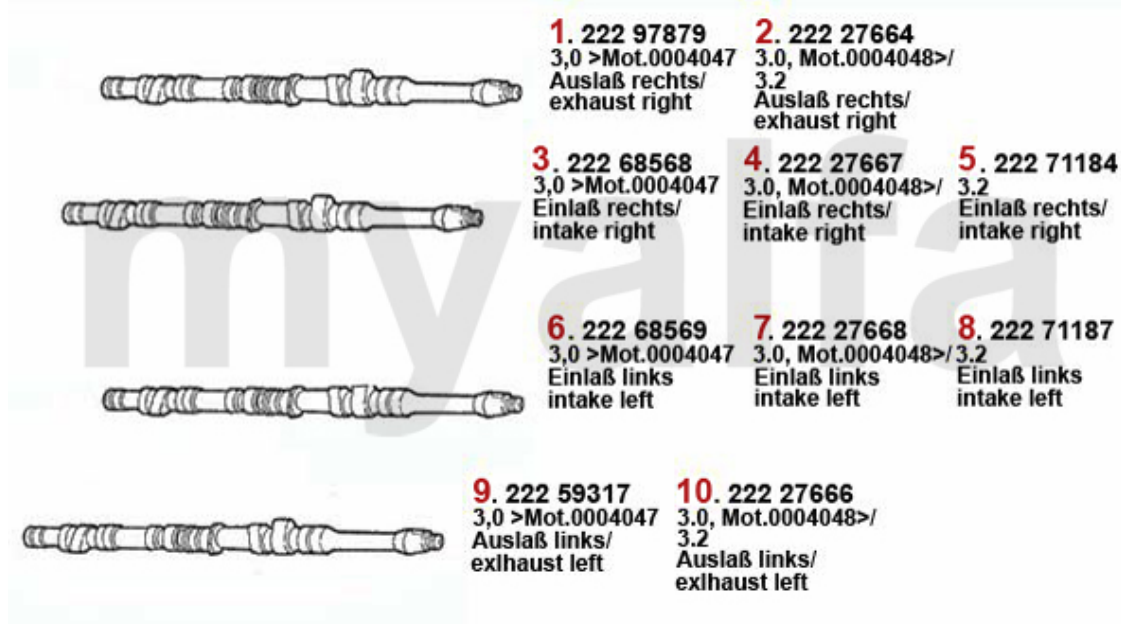

Nockenwelle/Camshaft gtv/spider (916) 3.0/3.2 V6 24V

1	22297879	CAMSHAFT RIGHT (EXHAUST) 166, GTV (916) > ENGIN NO. #5627	SEK4,069.26
2	22227664	OE. 60627664 CANSHAFT	SEK7,170.74
3	22268568	RIGHT CAMSHAFT (INLET) 164 SUPER 3.0 V6 24V, GTV(916)>MOT #5627	On request
4	22227667	OE. 60627667 CAMSHAFT RIGHT	On request
5	22271184	OE. 60671184 Camshaft R Intake 3.2 V6 24V	On request
6	22268569	Nockenwelle links (Einlass) 164 Super,166,gtv (916) > Mot #5627	SEK2,740.04
7	22227668	OE. 60627668 CAMSHAFT LEFT	SEK3,369.68
8	22271187	OE. 60671187 Camshaft R Intake 3.2 V6 24V	SEK10,831.80
9	22259317	Nockenwelle links (Aulaß) 164 Super ,166,gtv (916) > Mot #5627	SEK3,556.16
10	22227666	OE. 60627666 CANSHAFT	On request