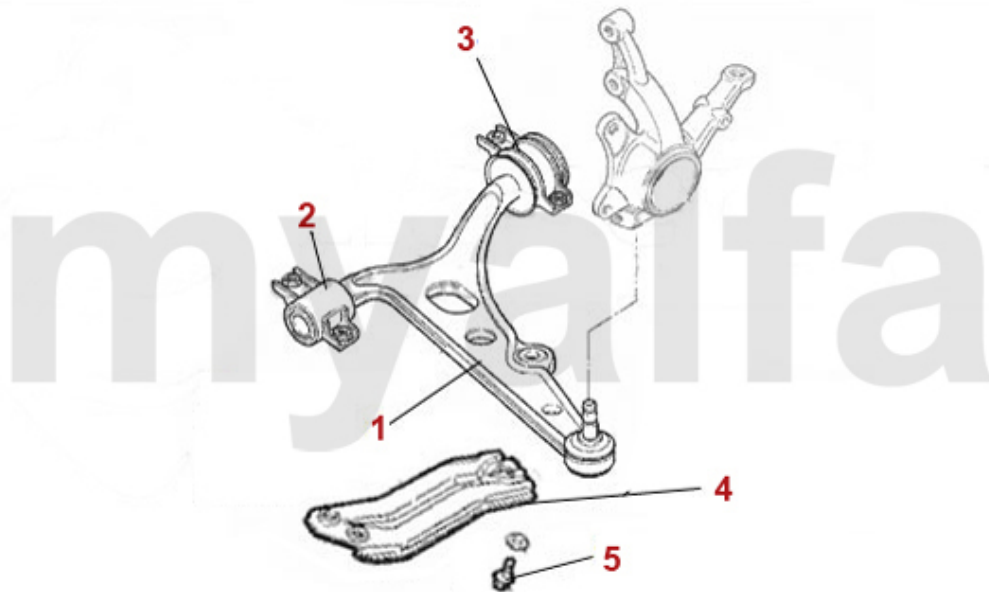

1	533170	OE. 60813014 SUSPENSION ARM	SEK792.82
1	533171	OE. 60813013 SUSPENSION ARM	SEK792.82
2	53511	INNER RIGHT WISHBONE STOCK 145/6, 155, GTV&SPIDER (916) MATCHING PART FOR ql170/2	SEK207.57
2	53513	INNER LEFT WISHBONE STOCK 145/6, 155, GTV&SPIDER (916) MATCHING PART FOR ql171/3	SEK207.57
2	535802	POWERFLEX BUSH FOR FRONT LOWER WHISHBONE REAR, SPIDER/GTV (916) FULL SET	SEK815.02
3	53512	OUTER RIGHT WISHBONE STOCK 145/6, 155, GTV&SPIDER (916) MATCHING PART FOR ql170/2	SEK262.38
3	53514	OUTER LEFT WISHBONE STOCK 145/6, 155, GTV&SPIDER (916) MATCHING PART FOR ql171/3	On request
3	535801	POWERFLEX BUSH FOR FRONT LOWER WHISHBONE FRONT, SPIDER/GTV (916), FULL SET	SEK815.02
4	52354608	OE. 60626295 STRUT	On request
4	52354607	OE. 60626296 STRUT	On request
5	52386024	OE. 11586024 SCREW	SEK64.10