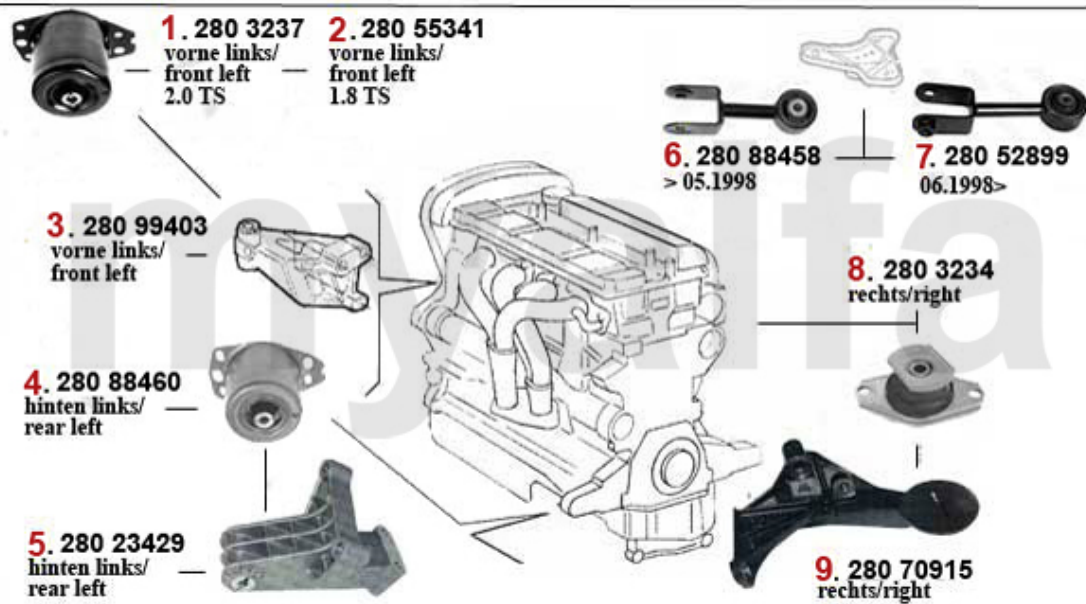

1	2803237	ENGINE MOUNT OE.60805961 145/6,155 all TS 16V & 6-CYLINDER, (916) 4-CYLINDER	On request
2	28055341	OE. 60655341 ENGINE MOUNT FL 156, gtv/spider (916) 1.8 TS	On request
3	28099403	OE. 60672234/60599403 ENGINE MOUNT	SEK2,203.63
4	28088460	OE. 7782435 ENGINEMOUNT	SEK2,320.32
5	28023429	OE. 46423429 SUPPORT	SEK1,270.95
6	28088458	Motorzugstange 145/6,155 gtv/spider (916) 2.0 TS 16V	On request
7	28052899	OE. 60652899 ENGINE MOUNT 145/6 2.0 TS, 147 all,156, gtv/spider (916) 1998>, Nuovo	SEK460.51
8	2803234	OE. 7652240/60808861 ENGINE MOUNT	SEK926.99
9	28070915	OE. 7770915 SUPPORT	SEK3,719.47