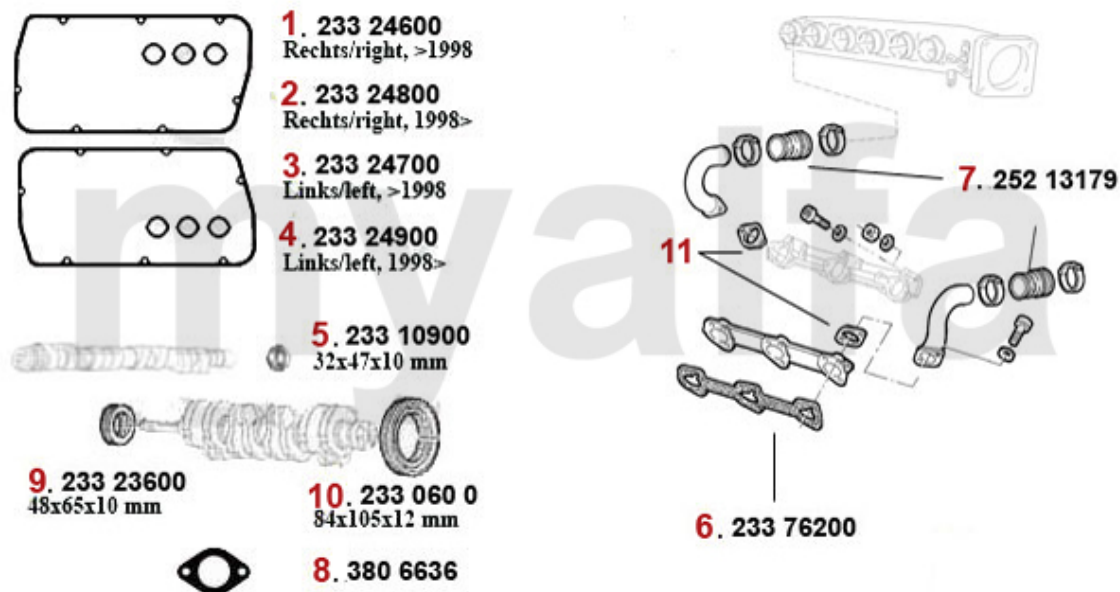

Dichtungen Motor/Gaskets Engine gtv/spider (916) V6 12V

1	23324600	OE. 60512948 RIGHT VALVE COVER GASKET	SEK465.23
2	23324800	OE. 60512948 VALVE COVER GASKET SET	SEK500.19
3	23324700	OE. 60512949 LEFT VALVE COVER GASKET SET	SEK465.23
4	23324900	OE. 60512949 VALVE COVER GASKET SET	SEK500.19
5	23310900	OE.60570617 OIL SEAL CAMSHAFT V6	SEK195.92
6	23376200	INTAKE MANIFOLD GASKET 155, 164/SUPER ,166,GTV/SPIDER V6 12V	SEK193.56
7	25213179	OE. 60513179 INTAKE RUBBER	SEK277.50
8	3806636	OE. 60506636 EXHAUST MANIFOLD GASKET	SEK75.76
9	23323600	OE. 60567605/7 Sealing Gasket	SEK227.41
10	2330600	OIL SEAL CRANK SHAFT REAR 84/105/12 SPIDER IE 1990-93 ORIGINAL QUALITY	SEK406.95
11	23313180	OE. 60513180 SEALING GASKET INTAKE PIPE 3.0 V6 12V	SEK48.98
11	23307294	OE. 60507294 RUBBER RING f. SPARK PLUG SHAFT V6/12V	SEK68.82