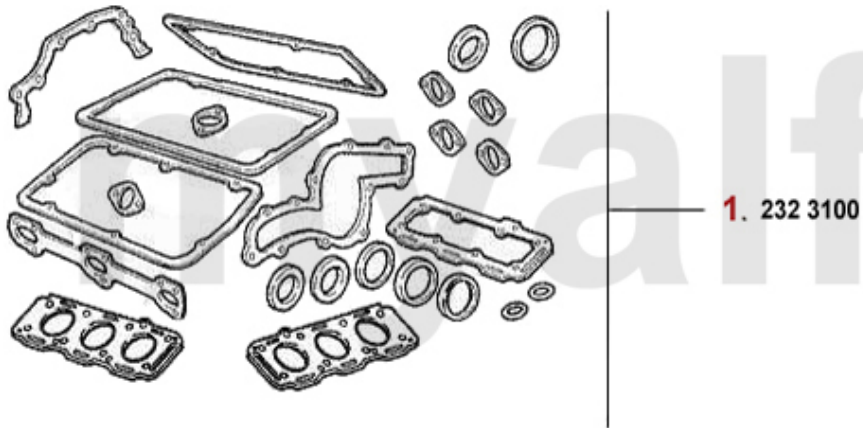

Kopfdichtsatz/Head Set gtv/spider (916) 3.0 V6 12V

1 2323100 OE. 6077986 HEAD SET

SEK2,320.32