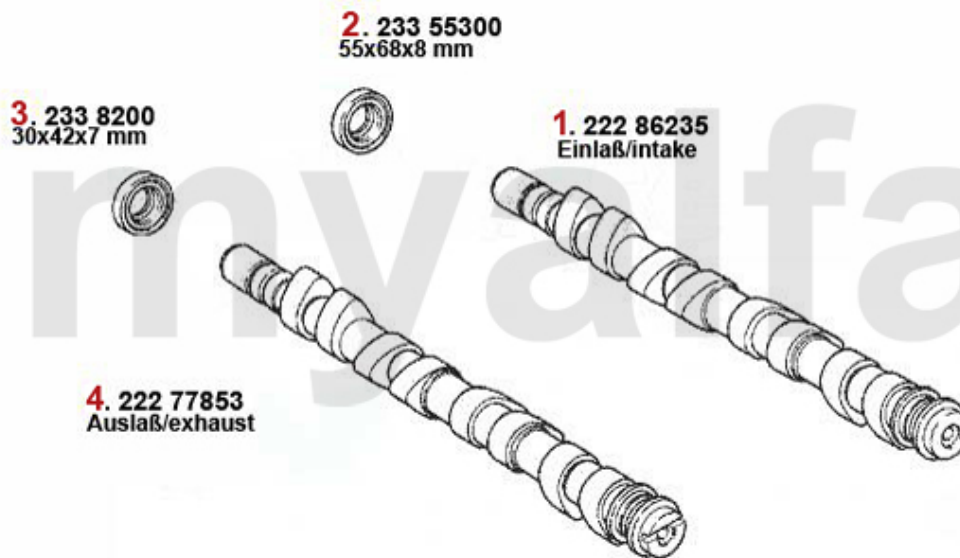

Nockenwelle/Camshaft gtv/spider (916) JTS

1	22286235	OE. 55186235 CAMSHAFT INTAKE 2.0 JTS	SEK7,567.15
2	23355300	SHAFT SEAL CAMSHAFT 145/6,15 5,156 1.6,1.7,1.8,2.0 16V TS	SEK208.68
3	2338200	OE. 71753052 SEALING GASKET	SEK204.10
4	22277853	OE. 60677853 CAMSHAFT EXHAUST 2.0 JTS	On request