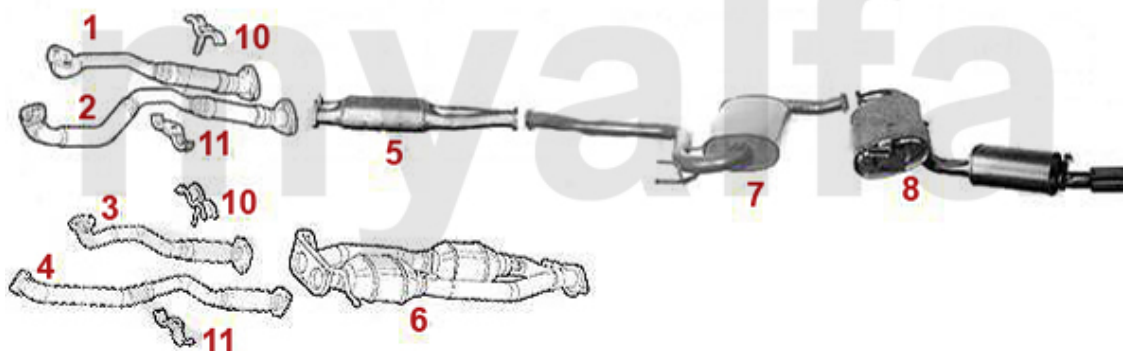

Abgasanlage/Exhaust System gtv/spider (916) 3.0 V6 24V

gtv/spider (916) 3.0 V6 24V

'95-

1	33120490	OE. 60620490 EXHAUST PIPE gtv (916) 3.0 V6 24V 1995-98	On request
1	33156119	OE. 60656119 EXHAUST PIPE gtv (916) 3.0 V6 24V 1998>	On request
2	33158028	OE. 60658028 EXHAUST PIPE gtv (916) V6 24V	SEK5,934.75
3	33169658	OE. 60669658 EXHAUST PIPE FR 147 GTA	On request
4	33169659	OE. 60669659 EXHAUST PIPE FL 147 GTA	SEK7,089.02
5	32102233	OE. 60583950 KATALYSATOR gtv/spider (916) V6 3.0 12/24V CF2, 2.0 V6 Turbo CF2 >	On request
6	32170380	OE. 60670380 KATALYSATOR gtv/spider (916) 3.0/3.2 V6	SEK12,416.32
7	34102106	OE. 71765101 MIDDLE SILENCER	SEK1,620.74
8	35102109	OE. 60613779 REAR SILENCER	SEK2,040.46
9	38054239	OE. 60654239 GASKET	SEK145.69
10	38009014	OE. 60574953 MOUNT	On request
11	38009013	OE. 60573666 MOUNT	On request
12	38073540	OE. 60573540 GASKET FOR FRONTPIPE	SEK80.48
13	38094003	OE. 82407147 GASKET	SEK122.38
14	38094484	OE. 73503584 GASKET	SEK145.69
15	38091143	OE. 60811640 / 60816516 EXHAUST RUBBER	SEK42.60
16	38091014	OE.60807479 EXHAUST RUBBER MOUNT	SEK75.76