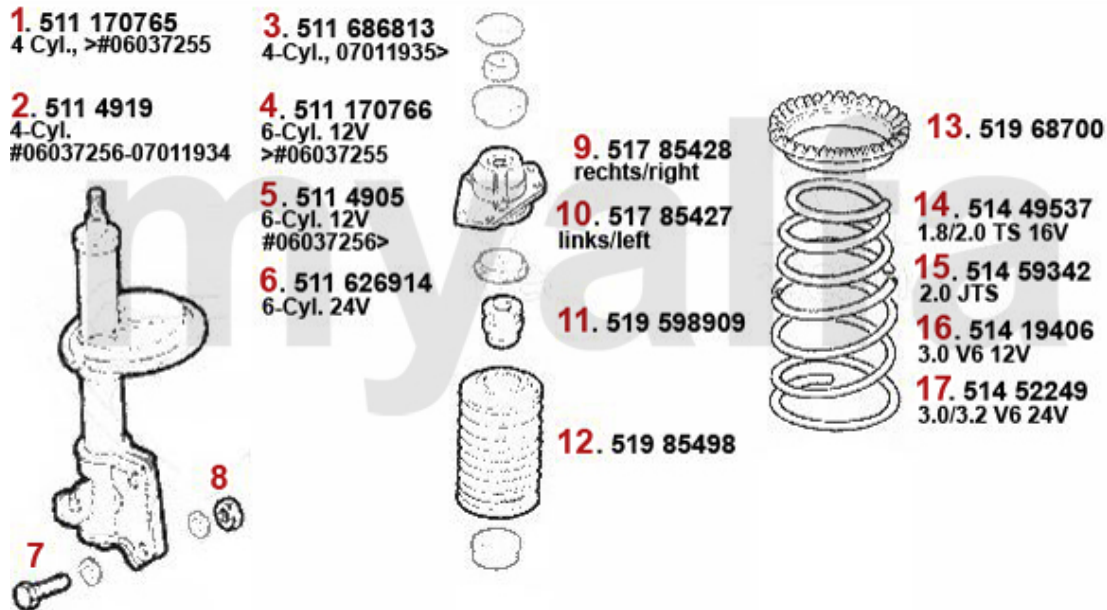

Federbeine/Struts gtv/spider (916) vorne/front

1	51170765	FRONT STRUT SPIDER/GTV (916) 4- CYLINDER FROM 1998 > #6037255,2-TUBE GAS DAMPER	On request
2	5114919	OE. 60653939 FRONT STRUT	On request
3	51186813	OE. 60686813 SHOCK ABSORBER FA 916 4-Cyl # 07011934>	On request
4	51170766	FRONT STRUT SPIDER/GTV (916) 6-CYLINDER FROM 1998 > #6037255,2-PIPE GAS DAMPER	SEK1,853.84
5	5114905	OE. 60519643 FRONT STRUT 916	On request
6	51126914	OE. 60626914 SHOCK ABSORBER FA 916 3.0/ 3.2 V6 24V	SEK2,157.01
7	51976615	OE. 60806382 HEX NUT	SEK134.03
8	51976614	OE. 46546940 NUT	SEK231.99
9	51785428	OE. 60651125 STRUT BEARING RIGHT	SEK2,622.24
10	51785427	OE. 60629998 STRUT BEARING LEFT	SEK2,622.24
11	51998909	OE. 60598909 ELASTIC PAD f. FRONT STRUT 916	SEK262.38
12	51985498	OE. 60585498 BOOT f. FRONT STRUT 916	SEK306.64
13	51968700	OE. 60568700 INSULATING RING f. FRONT STRUT 916	On request
14	51449537	OE. 60619407 SPRING 916 FRONT	SEK1,281.36
15	51453942	OE. 60653942 FRONT SPRING gtv/spider (916) 2.0 JTS	SEK945.58
16	51419406	OE.60615178 FRONT SPRING	SEK1,154.26
17	51452249	OE. 60652249 FRONT SPRING gtv/spider (916) 3.0/3.2 V6	SEK1,154.26