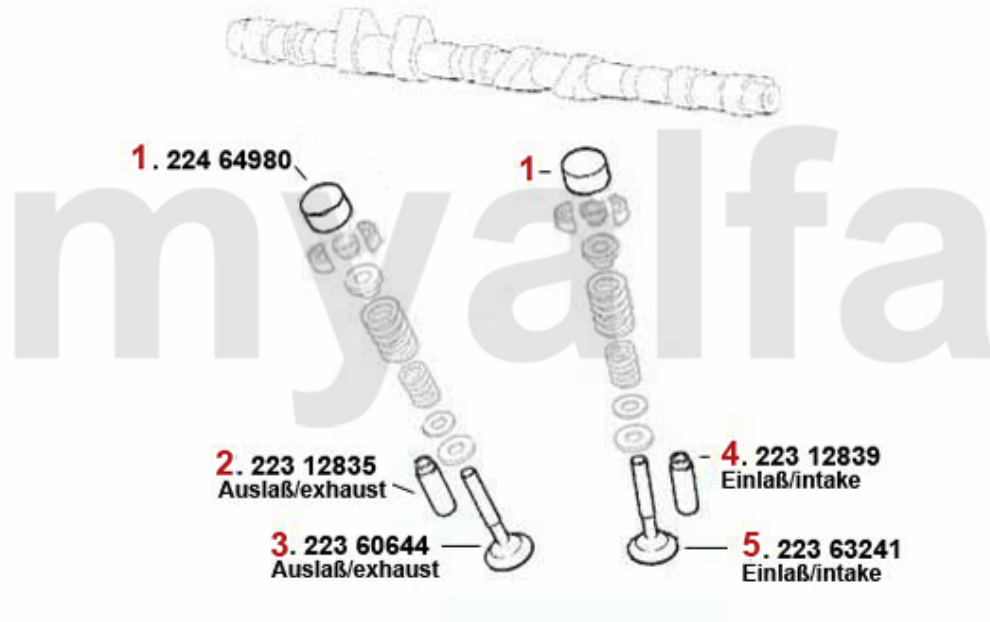

Ventiltrieb/Valve Train gtv/spider (916) V6 24V

1	22464980	OE. 6066480 VALVE TAPPET	SEK406.95
2	22312835	OE. 60612835 VALVE GUIDE	SEK378.93
3	22360644	Exhaust Valve 3.0/3.2 24V	SEK348.68
4	22312839	OE. 60605120 VALVE GUIDE	SEK378.93
5	22363241	OE.60560643 INTAKE VALVE 3.0 V6 24V/3.2 GTA,147,156,164, 166, SPIDER/GTV (916),NUOVO GT	SEK338.13