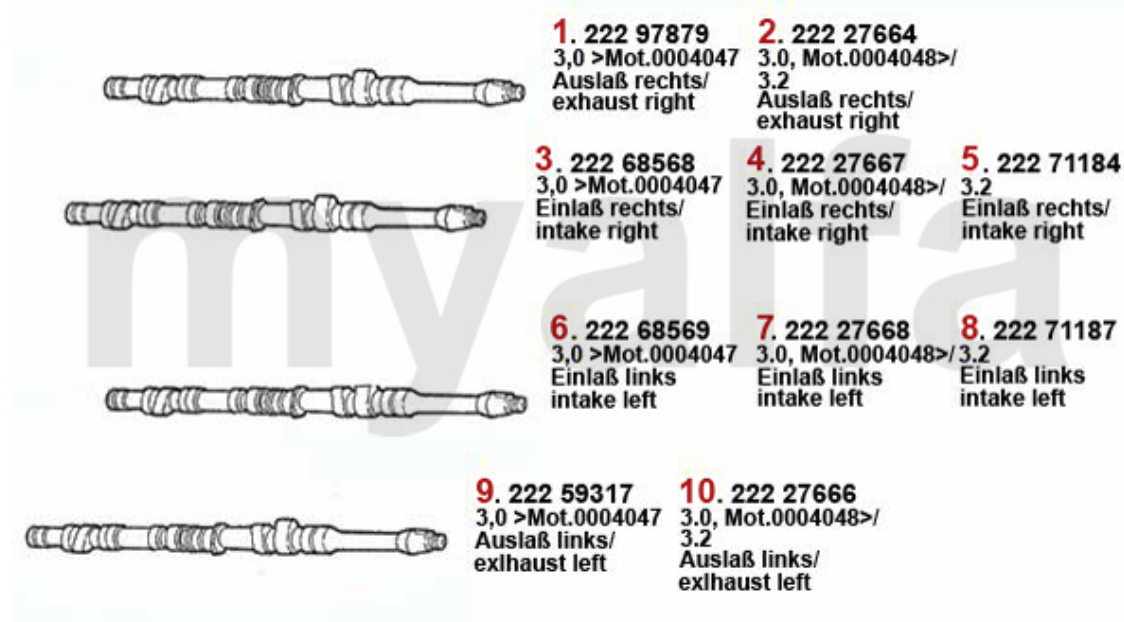

Nockenwelle/Camshaft gtv/spider (916) 3.0/3.2 V6 24V

1	22297879	CAMSHAFT RIGHT (EXHAUST) 166, GTV (916) > ENGIN NO. #5627	SEK4,069.26
2	22227664	OE. 60627664 CANSHAFT	SEK7,170.74
3	22268568	RIGHT CAMSHAFT (INLET) 164 SUPER 3.0 V6 24V, GTV(916)>MOT #5627	On request
4	22227667	OE. 60627667 CAMSHAFT RIGHT	On request
5	22271184	OE. 60671184 Camshaft R Intake 3.2 V6 24V	On request
6	22268569	Nockenwelle links (Einlass) 164 Super,166,gtv (916) > Mot #5627	SEK2,740.04
7	22227668	OE. 60627668 CAMSHAFT LEFT	SEK3,369.68
8	22271187	OE. 60671187 Camshaft R Intake 3.2 V6 24V	SEK10,831.80
9	22259317	Nockenwelle links (Aulaß) 164 Super ,166,gtv (916) > Mot #5627	SEK3,556.16
10	22227666	OE. 60627666 CANSHAFT	On request