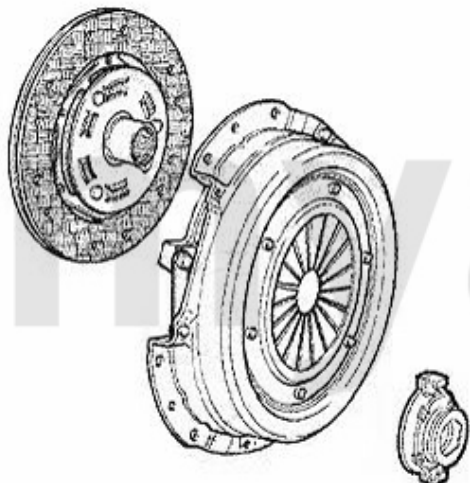

Kupplungs-Kit/Clutch Set gtv/spider (916) 1.8/2.0 TS

1. 431 576001
Ø 215 mm
1.8 TS

2. 431 789001
Ø 230 mm
2.0 TS

1	43176001	Kupplungs-Kit 145/6 1.4/1.6/1.8 TS, gtv/spider (916)/155 1.6/1.8 TS 16V ,2.0 TS 8V Bj. 92-	SEK2,413.56
2	43189001	OE. 71734766 CLUTCH KIT 2.0 TS 16V 230 mm	SEK3,136.44