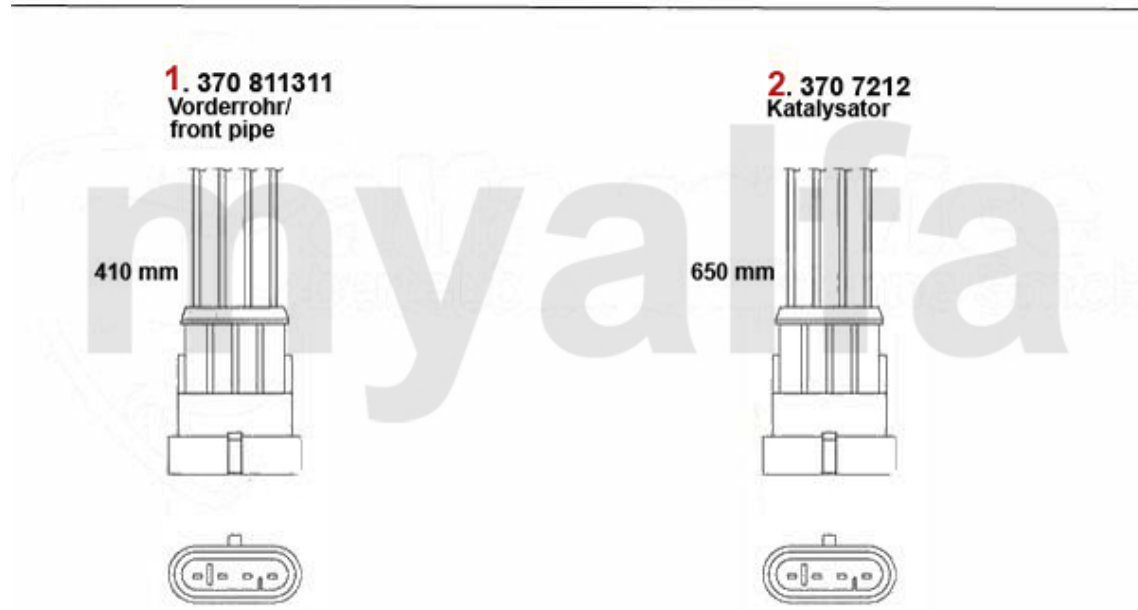

Lambda-Sonde/Lambda Probe gtv/spider (916) 2.0 JTS

1 37011311 OE. 46811311 LAMBDA PROBE 156, 166, gtv/spider (916), Nuovo GT
2.0 TS CF3/ JTS >05.2005

SEK1,737.29

2 3707212 OE. 46750243 LAMBDA PROBE

SEK1,387.50