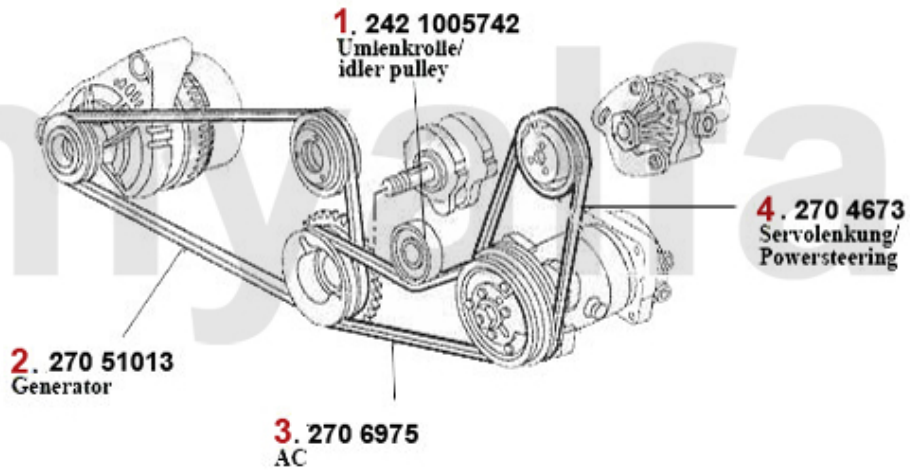

Keilriemen/V-Belt gtv/spider (916) 2.0 V6 Turbo

1	24205742	OE. 60570850 PULLEY	SEK1,504.05
2	27051013	OE. 60585396 V-BELT 155 2.5 V6 10.1992-12.1997, GTV/SPIDER (916) 2.0 V6 TURBO / 3.0 V6	SEK208.68
3	2706975	Keilrippenriemen 6PK975 155 2.5 V6 gtv/spider (916) V6,Klimakompressor	SEK309.00
4	2704673	V-BELT 4PK673 155 2.5V6 GTV/SPIDER(916) V6 5.98> POWER STEERING PUMP	SEK181.90