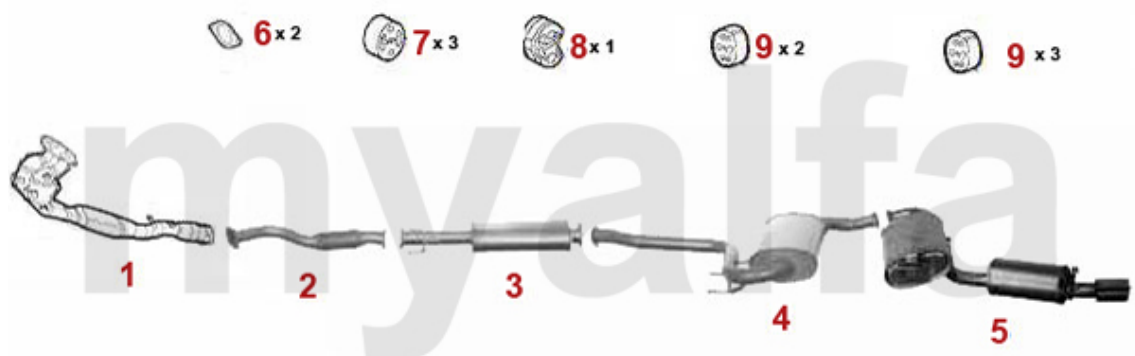

Abgasanlage/Exhaust System gtv/spider (916) 2.0 JTS

GTV/SPIDER (916) 2.0 JTS 121KW

2003>

1	32184599	OE. 55184589 EXHAUST PIPE CATALIZED gtv/spider (916)	On request
2	33116545	FRONT EXHAUST SECTION 156/gtv/spider (916)/ Nuovo GT 2.0 JTS	SEK1,690.67
3	32183428	OE. 55183428 SILENCER CATALIZED gtv/spider (916)	On request
4	34183429	OE. 55183429 MIDDLE SILENCER gtv/spider (916) 2.0 JTS	On request
5	35183431	OE. 55183431 REAR SILENCER gtv/spider (916) 2.0 JTS	SEK4,943.66
6	38094484	OE. 73503584 GASKET	SEK145.69
7	38091143	OE. 60811640 / 60816516 EXHAUST RUBBER	SEK42.60
9	38091014	OE.60807479 EXHAUST RUBBER MOUNT	SEK75.76