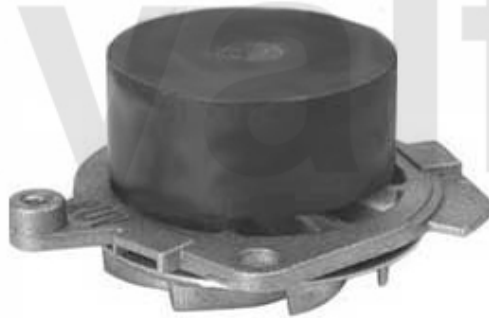

Wasserpumpe/Waterpump gtv/spider (916) 2.0 JTS

1. 262 310

myalfa

1 262310   **OE. 60586222 WATERPUMP TS 16V**

SEK869.82