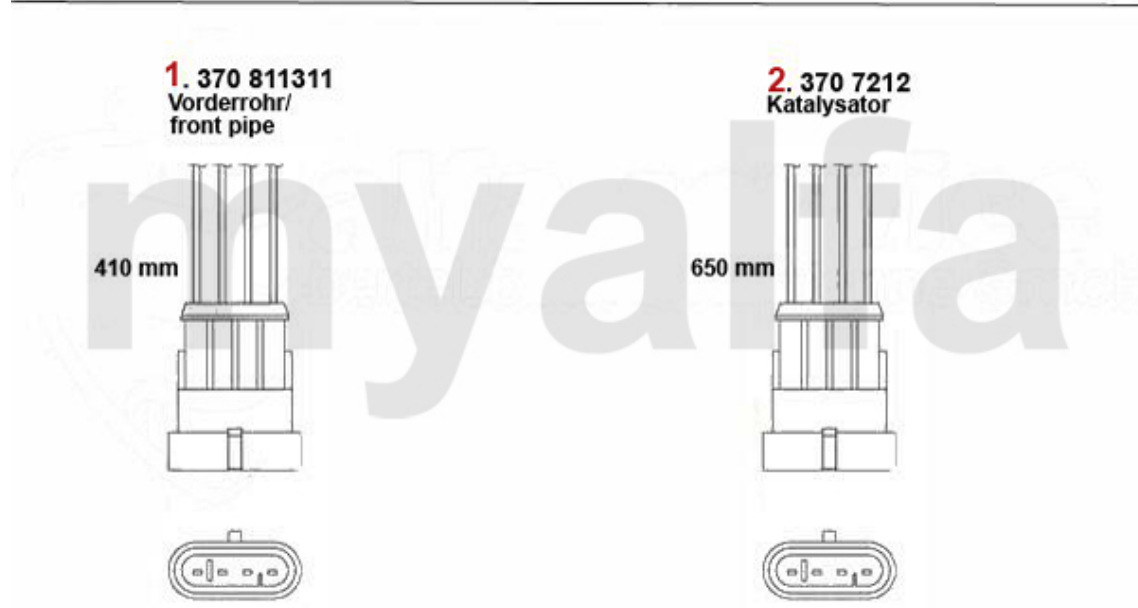

Lambda-Sonde/Lambda Probe gtv/spider (916) 2.0 JTS

1 37011311 OE. 46811311 LAMBDA PROBE 156, 166, gtv/spider (916), Nuovo GT
2.0 TS CF3/ JTS >05.2005

SEK1,737.29

2 3707212 OE. 46750243 LAMBDA PROBE

SEK1,387.50