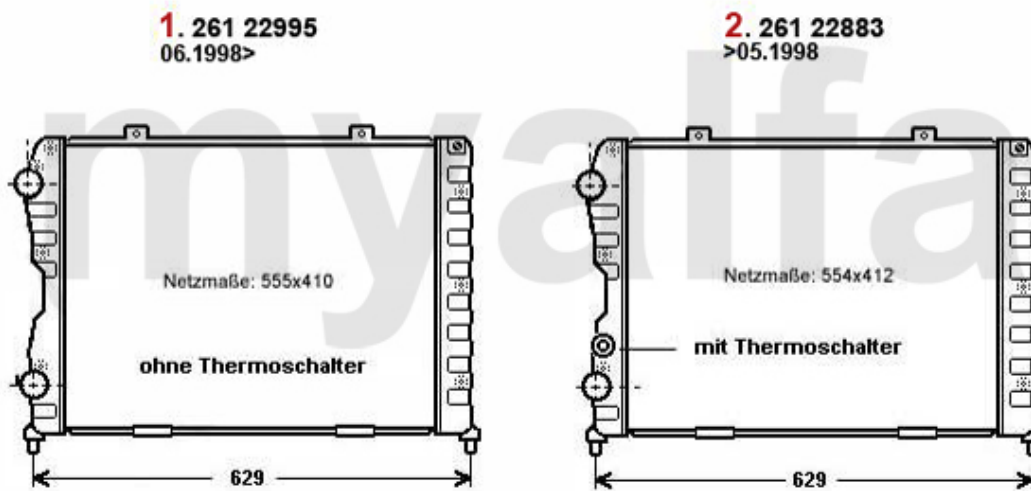

Motorkühler/Radiator gtv/spider (916) V6 24V

- **1 26122995 OE. 71752882 RADIATOR**
- **2 26122883 OE. 71737158 RADIATOR**

SEK4,214.95
SEK3,252.99