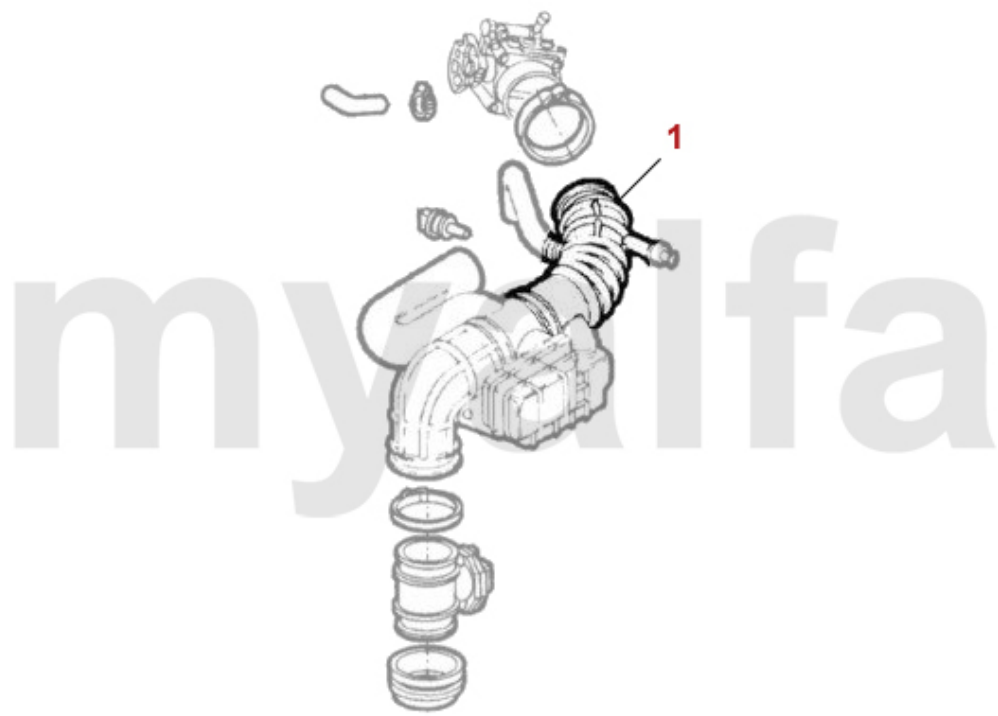

0 25558051 OE. 60658051 INTAKE HOSE (916) V6 24V

SEK1,457.43