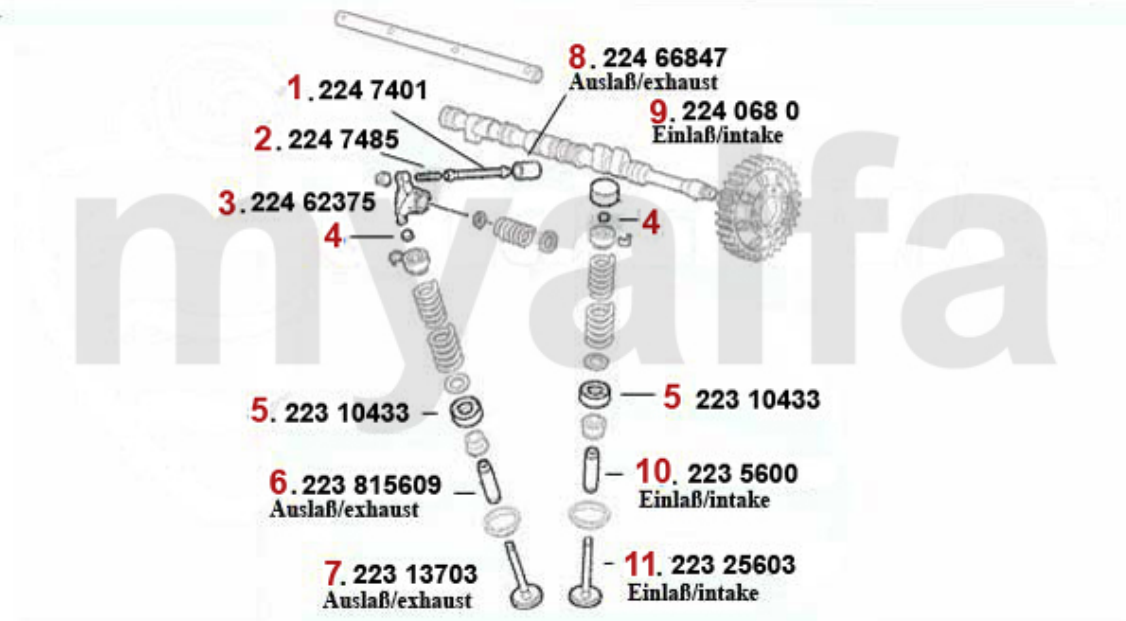

- 1 2222873** **OE. 60602873 CAMSHAFT**
- 2 2222874** **OE. 60602874 CAMSHAFT**

On request
On request

Ventiltrieb/Valve Train gtv/spider (916) 2.0 V6 Turbo

1	2247401	PUSH ROD (EXHAUST-SIDE) 75 ,155 164,166,RZ,SZ,GTV/SPIDER (916),GTV/ 6	SEK1,620.74
2	2247485	OE. 60507485 ADJUSTING SCREW ROCKER ARM SHAFT, 75, 155, 164, 166, RZ, SZ, GTV/Spider (916), GTV6	SEK40.79
4	2431140	SET VALVE SHIMS 200 PIECES 2,525 - 3,5 mm, DIAMETER 9mm	SEK6,517.78
4	2430840	SET VALVE SHIMS 205 PIECES 1,5 - 2,5 mm, DIAMETER 9mm	SEK6,517.78
4	2430430	VALVE SHIM 9MM PLEASE SUBMIT THE SIZE YOU NEED	SEK144.58
5	22310433	OE. 60601088/60810433 VALVE CUP	On request
6	22315609	OE. 60605721 EXHAUST VALVE GUIDE 6-CYLINDER 116, STEEL	SEK162.06
7	22313703	OE. 60513707 VALVE EXHAUST	On request
8	22466847	OE. 60566847 CAM FOLLOWER	SEK306.64
9	2240680	CAM FOLLOWER OE-QUALITY 101/105/115/116/75/155/164	SEK204.10
10	2235600	OE. 60605725 Valve Guide	SEK418.61
11	22325603	OE. 60625603 VALVE INTAKE 2.0	SEK763.68