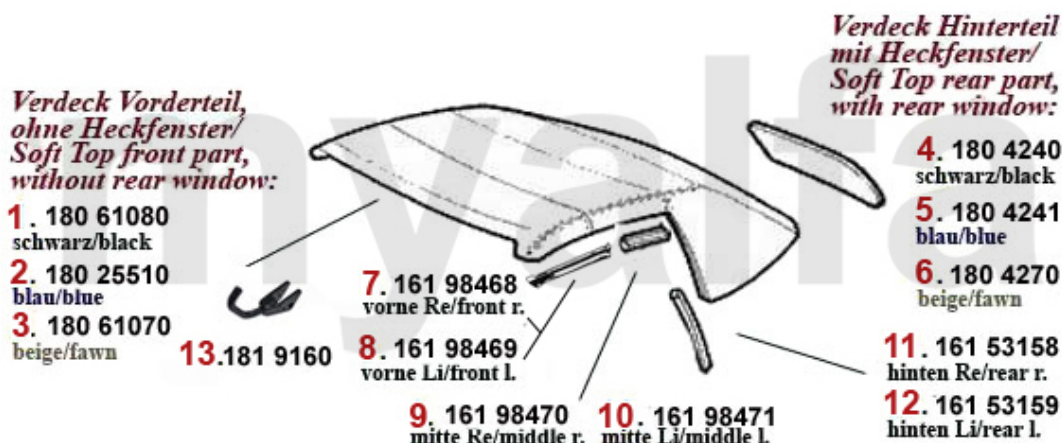

Verdeck/Soft Top Spider (916)

1	18061080	SOFT TOP SPIDER (916) 1995-98 SONNENLAND BLACK	SEK9,269.47
1	18025510	SOFT TOP SPIDER (916) 1995-98 SONNENLAND BLUE	SEK9,269.47
1	18061070	SOFT TOP SPIDER (916) 1995-98 SONNENLAND BEIGE	SEK10,831.80
1	1800030	SOFT TOP SPIDER (916) 1998-05 SONNENLAND BLACK	SEK9,269.47
1	1800040	SOFT TOP SPIDER (916) 1998-05 SONNENLAND BLUE	SEK9,269.47
1	1800050	SOFT TOP SPIDER (916) 1998-05 SONNENLAND BEIGE	SEK9,852.36
2	1804240	SOFT TOP SPIDER (916) 1995-05 SONNENLAND, ONLY REAR PART, BLACK	SEK4,990.28
2	1804241	SOFT TOP SPIDER (916) 1995-05 SONNENLAND, ONLY REAR PART, BLUE	SEK4,990.28
2	1804270	SOFT TOP SPIDER (916) 1995-05 SONNENLAND, ONLY REAR PART, BEIGE	SEK5,689.86
3	16198468	OE. 60598468 FRONT SOFT TOP RUBBER RIGHT SPIDER (916)	SEK792.82
3	16198469	OE. 60598469 FRONT SOFT TOP RUBBER LEFT SPIDER (916)	SEK792.82
4	16198470	OE. 60598470 SOFT TOP/SIDE WINDOW RUBBER SEAL SPIDER (916) MIDDLE RIGHT	SEK682.10
4	16198471	OE. 60598471 SOFT TOP/SIDE WINDOW RUBBER SEAL SPIDER (916) MIDDLE LEFT	SEK682.10
5	16153158	OE. 60653158 REAR RIGHT SOFT TOP / SIDE WINDOW RUBBER SEAL SPIDER (916)	SEK873.29
5	16153159	OE. 60653159 REAR LEFT SOFT TOP / SIDE WINDOW RUBBER SEAL SPIDER (916)	SEK873.29
6	1819160	ROOF LOCK REPAIR KIT SPIDER (916)	SEK349.23
7	1813050	GEAR DRIVE FOR SOFT TOP PROTECTION LID SPIDER (916)	SEK1,154.26
8	18130546	MOTOR HOOD BONNET SPIDER 916	SEK3,952.57