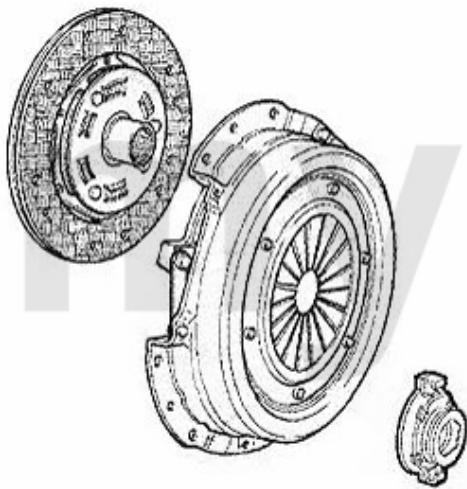

1 43611951 OE.46411951 GUIDE SLEEVE RELEASE BEARING

SEK1,737.29

Kupplungs-Kit/Clutch Set gtv/spider (916) 3.2 V6 24V

1. 431 739521
Ø 235 mm

1 43139521 OE. 71739521/71728897 CLUTCH KIT 147,156,916 GTA 147, 156,