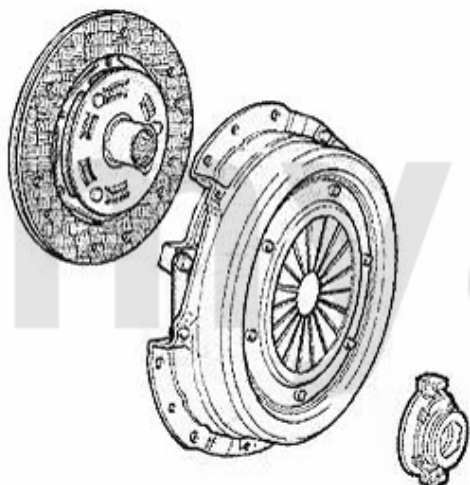

Kupplungs-Kit/Clutch Set gtv/spider (916) 1.8/2.0 TS

1. 431 576001
Ø 215 mm
1.8 TS

2. 431 789001
Ø 230 mm
2.0 TS

1	43176001	Kupplungs-Kit 145/6 1.4/1.6/1.8 TS, gtv/spider (916)/155 1.6/1.8 TS 16V ,2.0 TS 8V Bj. 92-	SEK2,413.56
2	43189001	OE. 71734766 CLUTCH KIT 2.0 TS 16V 230 mm	SEK3,136.44