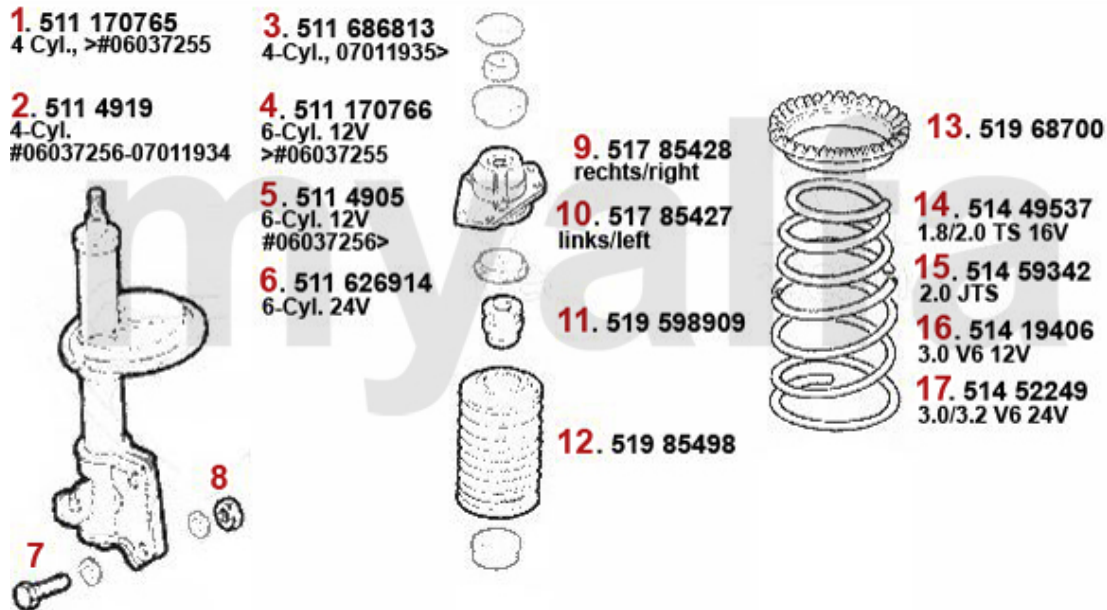

Federbeine/Struts gtv/spider (916) vorne/front

1	51170765	FRONT STRUT SPIDER/GTV (916) 4- CYLINDER FROM 1998 > #6037255,2-TUBE GAS DAMPER	On request
2	5114919	OE. 60653939 FRONT STRUT	On request
3	51186813	OE. 60686813 SHOCK ABSORBER FA 916 4-Cyl # 07011934>	On request
4	51170766	FRONT STRUT SPIDER/GTV (916) 6-CYLINDER FROM 1998 > #6037255,2-PIPE GAS DAMPER	SEK1,853.84
5	5114905	OE. 60519643 FRONT STRUT 916	On request
6	51126914	OE. 60626914 SHOCK ABSORBER FA 916 3.0/ 3.2 V6 24V	SEK2,157.01
7	51976615	OE. 60806382 HEX NUT	SEK134.03
8	51976614	OE. 46546940 NUT	SEK231.99
9	51785428	OE. 60651125 STRUT BEARING RIGHT	SEK3,369.68
10	51785427	OE. 60629998 STRUT BEARING LEFT	SEK3,369.68
11	51998909	OE. 60598909 ELASTIC PAD f. FRONT STRUT 916	SEK262.38
12	51985498	OE. 60585498 BOOT f. FRONT STRUT 916	SEK278.61
13	51968700	OE. 60568700 INSULATING RING f. FRONT STRUT 916	On request
14	51449537	OE. 60619407 SPRING 916 FRONT	SEK1,281.36
15	51453942	OE. 60653942 FRONT SPRING gtv/spider (916) 2.0 JTS	SEK945.58
16	51419406	OE.60615178 FRONT SPRING	SEK1,154.26
17	51452249	OE. 60652249 FRONT SPRING gtv/spider (916) 3.0/3.2 V6	SEK1,154.26