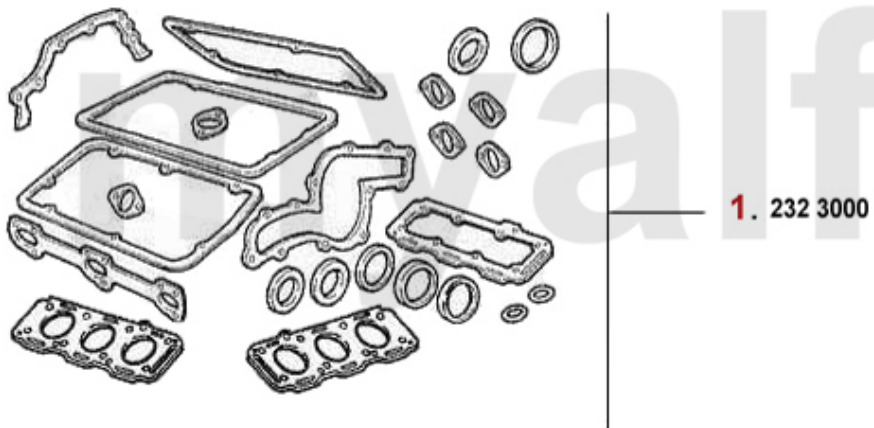

Kopfdichtsatz/Head Set gtv/spider (916) 2.0 V6 Turbo

1 2323000 *Kopfdichtsatz 164/Super gtv/spider (916) 2.0 V6 Turbo*

SEK2,215.28