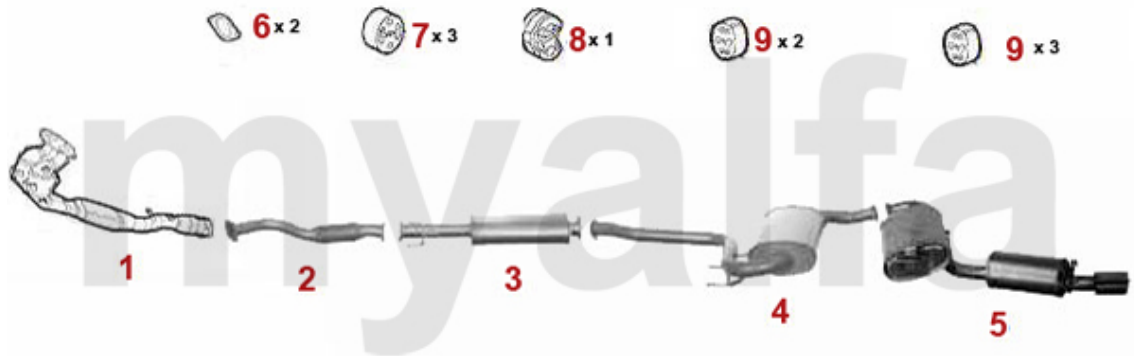

Abgasanlage/Exhaust System gtv/spider (916) 2.0 JTS

GTV/SPIDER (916) 2.0 JTS 121KW

2003>

1	32184599	OE. 55184589 EXHAUST PIPE CATALIZED gtv/spider (916)	On request
2	33116545	FRONT EXHAUST SECTION 156/gtv/spider (916)/ Nuovo GT 2.0 JTS	SEK1,690.67
3	32183428	OE. 55183428 SILENCER CATALIZED gtv/spider (916)	On request
4	34183429	OE. 55183429 MIDDLE SILENCER gtv/spider (916) 2.0 JTS	On request
5	35183431	OE. 55183431 REAR SILENCER gtv/spider (916) 2.0 JTS	SEK4,943.66
6	38094484	OE. 73503584 GASKET	SEK145.69
7	38091143	OE. 60811640 / 60816516 EXHAUST RUBBER	SEK42.60
9	38091014	OE.60807479 EXHAUST RUBBER MOUNT	SEK75.76