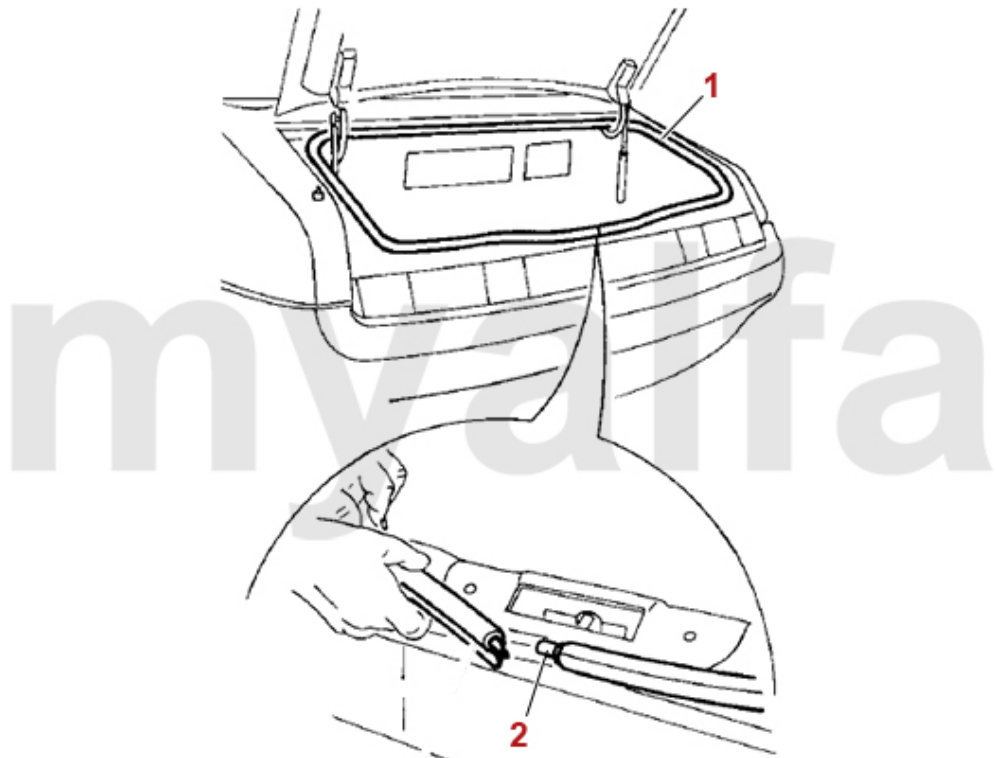

1	1629160	DOOR SEAL PARTIAL REPLACEMENT PARTS GTV/Spider (916) LEFT OR RIGHT	SEK687.92
2	16291760	OE. 60591760 SEALING PLUG FOR DOOR SEAL/ TRUNK SEAL GTV/Spider (916)	SEK75.76
3	16289854	OE. 60589854 CHANNEL 916 LEFT OR RIGHT SIDE	SEK285.69
4	16211662	OE. 60589853 SEALING GASKET (916) DOOR/BODY B-PILLAR RIGHT	SEK437.20
4	16211663	OE. 60605396 SEALING GASKET (916) DOOR/BODY B-PILLAR LEFT	SEK437.20
5	1622330	ENDPIECES B-PILLAR SEAL GTV (916) SET OE. 60523307 / 60523308	SEK378.93