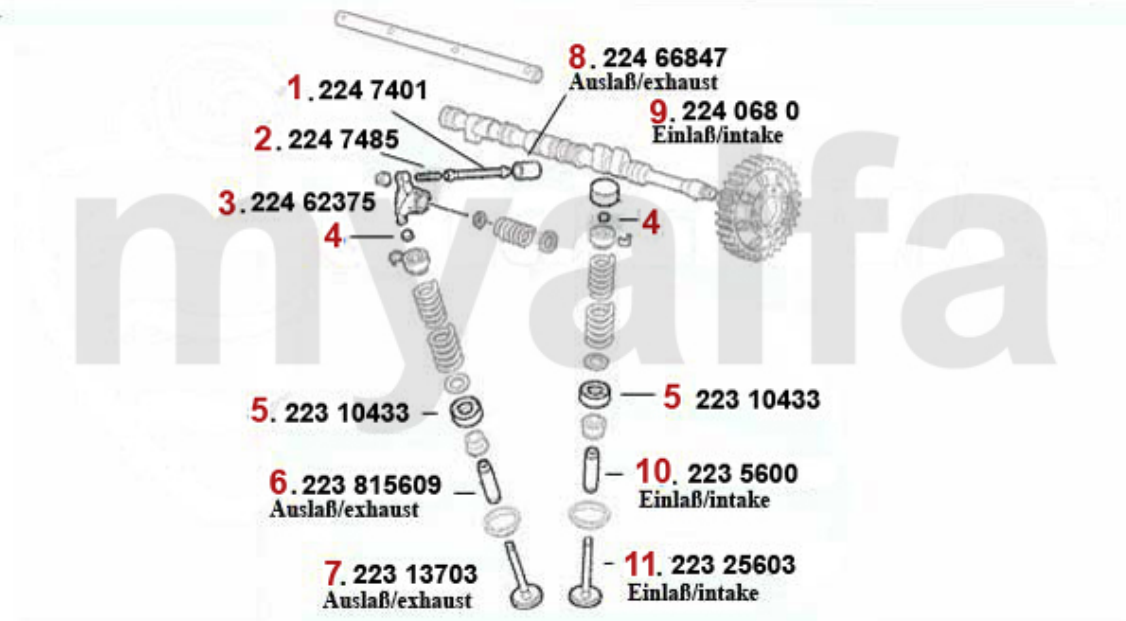

- 1 2222873 OE. 60602873 CAMSHAFT
- 2 2222874 OE. 60602874 CAMSHAFT

On request
On request

Ventiltrieb/Valve Train gtv/spider (916) 2.0 V6 Turbo

1	2247401	PUSH ROD (EXHAUST-SIDE) 75 ,155 164,166,RZ,SZ,GTV/SPIDER (916),GTV/ 6	SEK1,620.74
2	2247485	OE. 60507485 ADJUSTING SCREW ROCKER ARM SHAFT, 75, 155, 164, 166, RZ, SZ, GTV/Spider (916), GTV6	SEK40.79
4	2431140	SET VALVE SHIMS 200 PIECES 2,525 - 3,5 mm, DIAMETER 9mm	SEK6,517.78
4	2430840	SET VALVE SHIMS 205 PIECES 1,5 - 2,5 mm, DIAMETER 9mm	SEK6,517.78
4	2430430	VALVE SHIM 9MM PLEASE SUBMIT THE SIZE YOU NEED	SEK144.58
5	22310433	OE. 60601088/60810433 VALVE CUP	On request
6	22315609	OE. 60605721 EXHAUST VALVE GUIDE 6-CYLINDER 116, STEEL	SEK162.06
7	22313703	OE. 60513707 VALVE EXHAUST	On request
8	22466847	OE. 60566847 CAM FOLLOWER	SEK306.64
9	2240680	CAM FOLLOWER OE-QUALITY 101/105/115/116/75/155/164	SEK204.10
10	2235600	OE. 60605725 Valve Guide	SEK418.61
11	22325603	OE. 60625603 VALVE INTAKE 2.0	SEK763.68