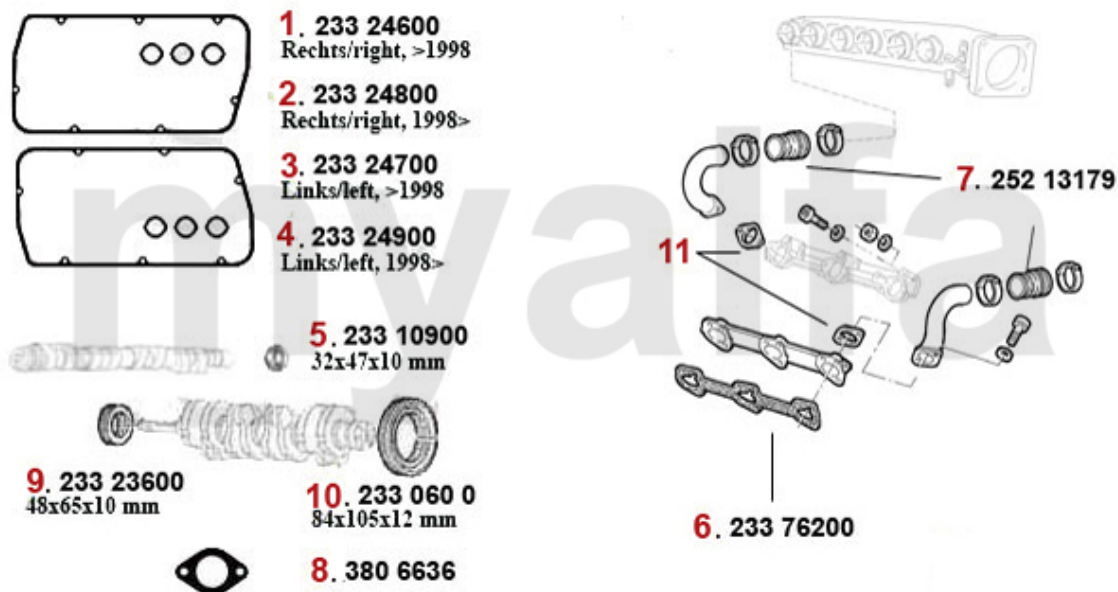

Dichtungen Motor/Gaskets Engine gtv/spider (916) V6 12V

1	23324600	OE. 60512948 RIGHT VALVE COVER GASKET	SEK465.23
2	23324800	OE. 60512948 VALVE COVER GASKET SET	SEK500.19
3	23324700	OE. 60512949 LEFT VALVE COVER GASKET SET	SEK465.23
4	23324900	OE. 60512949 VALVE COVER GASKET SET	SEK500.19
5	23310900	OE.60570617 OIL SEAL CAMSHAFT V6	SEK195.92
6	23376200	INTAKE MANIFOLD GASKET 155, 164/SUPER ,166,GTV/SPIDER V6 12V	SEK193.56
7	25213179	OE. 60513179 INTAKE RUBBER	SEK277.50
8	3806636	OE. 60506636 EXHAUST MANIFOLD GASKET	SEK75.76
9	23323600	OE. 60567605/7 Sealing Gasket	SEK227.41
10	2330600	OIL SEAL CRANK SHAFT REAR 84/105/12 SPIDER IE 1990-93 ORIGINAL QUALITY	SEK406.95
11	23313180	OE. 60513180 SEALING GASKET INTAKE PIPE 3.0 V6 12V	SEK48.98
11	23307294	OE. 60507294 RUBBER RING f. SPARK PLUG SHAFT V6/12V	SEK68.82