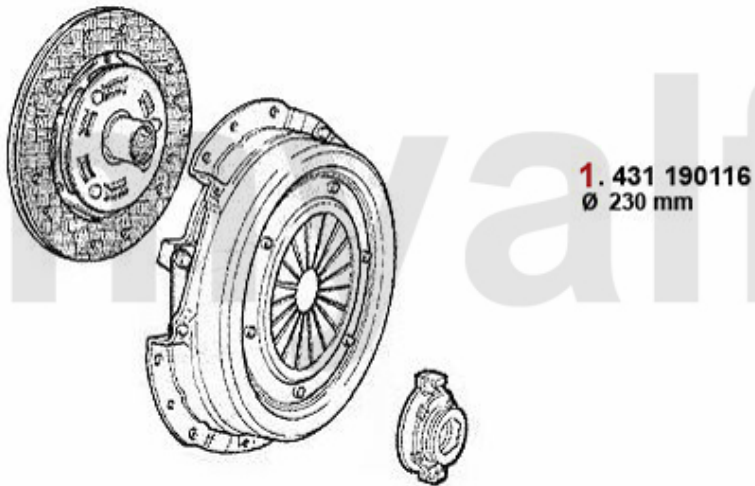

Kupplungs-Kit/Clutch Set gtv/spider (916) 2.0 JTS

---

1 43190116 OE. 55190116 KIT CLUTCH gtv/spider (916) 2.0 JTS (SELESPEED)

SEK3,696.16