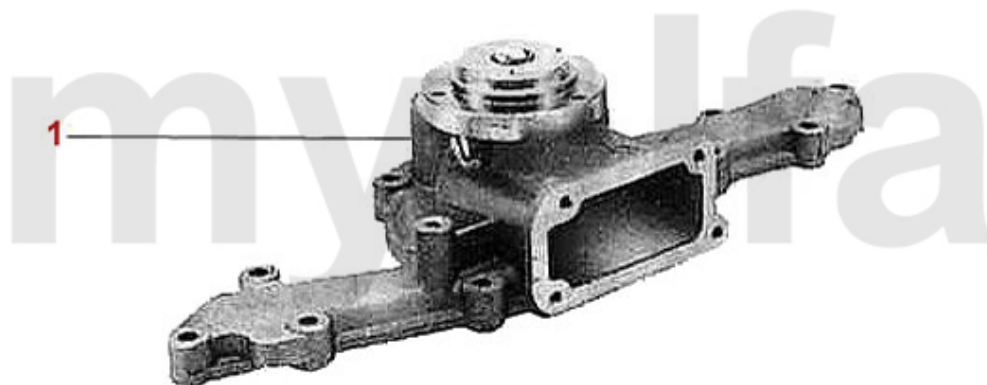

# Wasserpumpe/Waterpump gtv/spider (916) 3.0 V6

---

**1** 2621110 OE. 60668488 WATERPUMP 155 2.5 V6,164/ 916 3.0 V6

**SEK1,037.71**