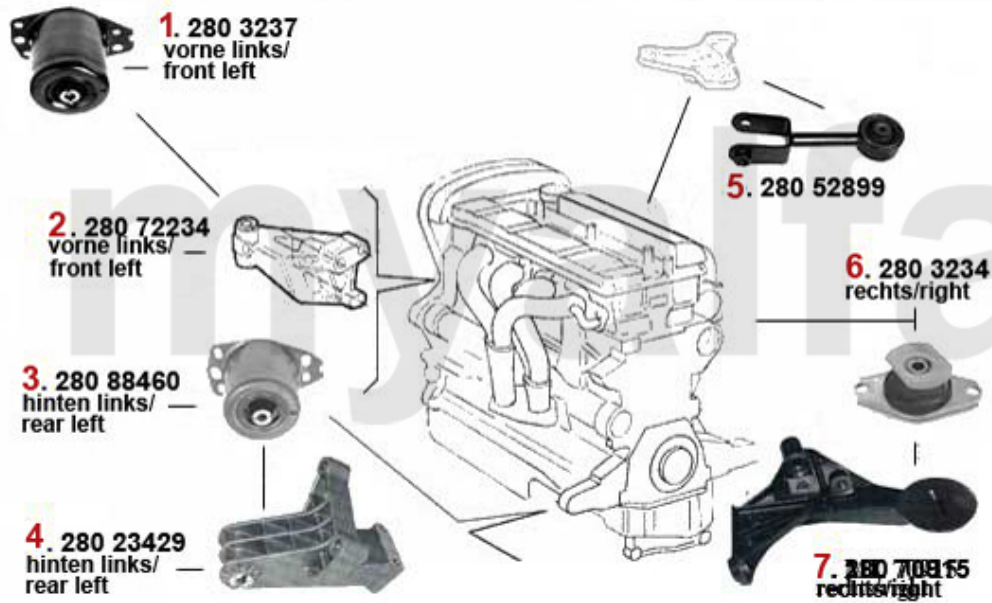

Motorlager/Enginemount gtv/spider (916) 2.0 JTS

1	2803237	ENGINE MOUNT OE.60805961 145/6,155 all TS 16V & 6-CYLINDER, (916) 4-CYLINDER	On request
2	28072234	OE. 60672234 ENGINEMOUNT FR. 156 2002>, gtv/spider (916) 1998>, Nuovo GT TS 16V	SEK839.44
3	28088460	OE. 7782435 ENGINEMOUNT	SEK2,320.32
4	28023429	OE. 46423429 SUPPORT	SEK1,270.95
5	28052899	OE. 60652899 ENGINE MOUNT 145/6 2.0 TS, 147 all,156, gtv/spider (916) 1998>, Nuovo	SEK460.51
6	2803234	OE. 7652240/60808861 ENGINE MOUNT	SEK926.99
7	28070915	OE. 7770915 SUPPORT	SEK3,719.47