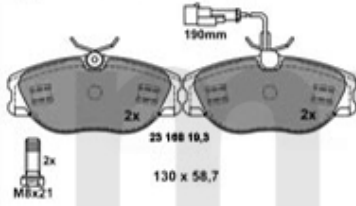

Brembeläge/Brakepads gtv/spider (916)

1. 23168 193 25

TS/V6/Turbo, >#06009486
vorne/front
System: Lucas-Girling