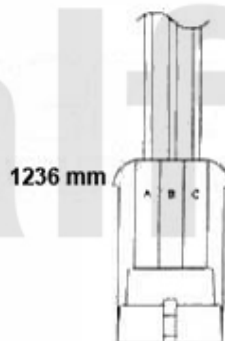

Lambda-Sonde/Lambda Probe gtv/spider (916) 2.0 V6 Turbo

1. 370 042 0
> #6003388

2. 370 7048
6003389>

1 3700420 LAMBDA PROBE SPIDER 1990-93
2 3707048 OE. 7785973 LAMBDA PROBE

SEK1,037.71
SEK2,005.49