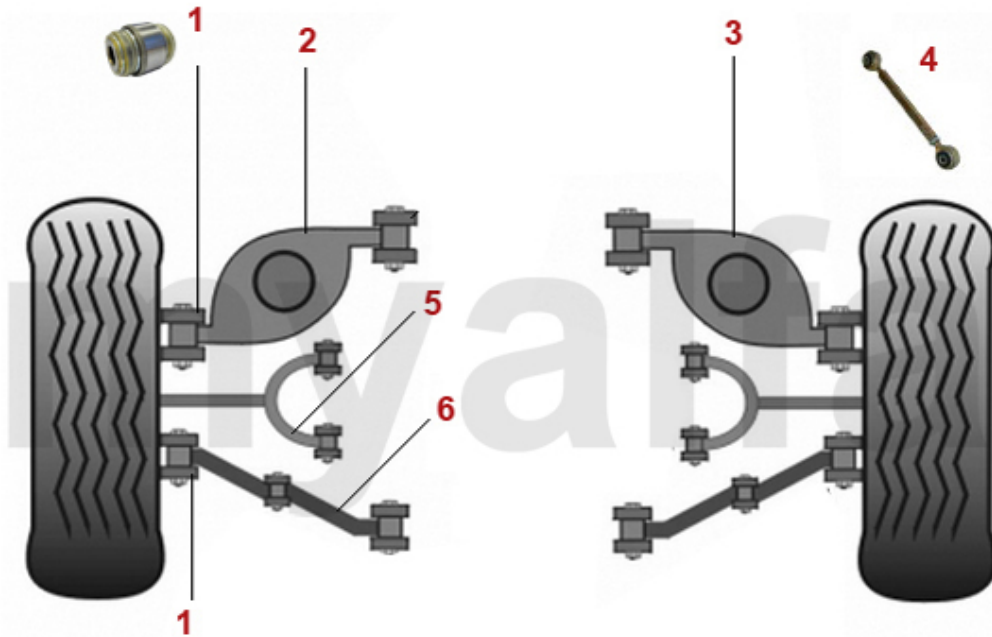

Quelle Original Bild : Powerflex UK

1	5319160	BUSH FOR REAR SWINGING ARM gtv/spider (916)/166 WHEELSIDE	SEK277.50
2	53127600	OE. 60627600/60612319 REAR SPRING PAN TRAILING ARM GTV/SPIDER 916, LEFT	SEK2,670.11
3	53127601	OE. 60627601/60612320 REAR SPRING PAN TRAILING ARM GTV/SPIDER (916), RIGHT	SEK2,670.11
4	55427480	OE. 60627480 ROD	SEK1,585.64
5	53138910	OE. 60612317/8/60627604/5 REAR TRANSVERSE LINK	SEK2,087.08
6	5353029	OE. 60612321/60627482 REAR SUSPENSION ARM (916)	SEK1,620.74