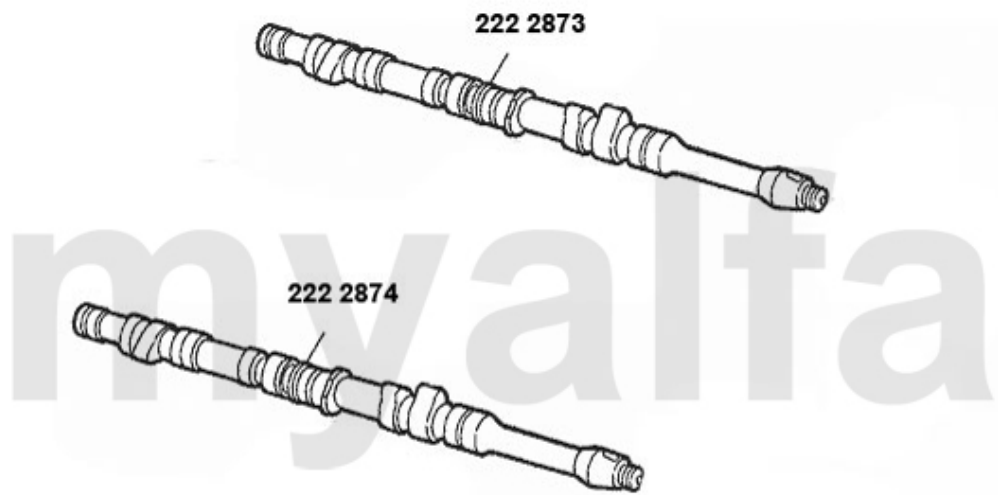

- 1 2222873 OE. 60602873 CAMSHAFT
- 2 2222874 OE. 60602874 CAMSHAFT

On request
On request