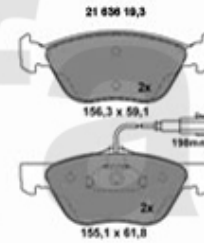

3. 21 636 193 05

TS,V6/Turbo #06009487>
vorne/front
System: Ate