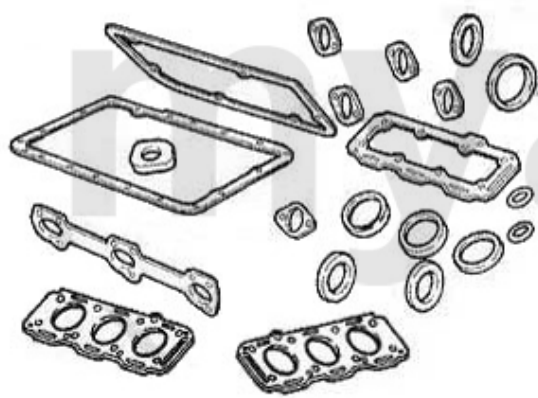

Motordichtsatz/Full Set gtv/spider (916) 3.0 V6 12V

1. 231 116400

1 23116400 OE. 6077985 FULL SET

SEK4,652.15