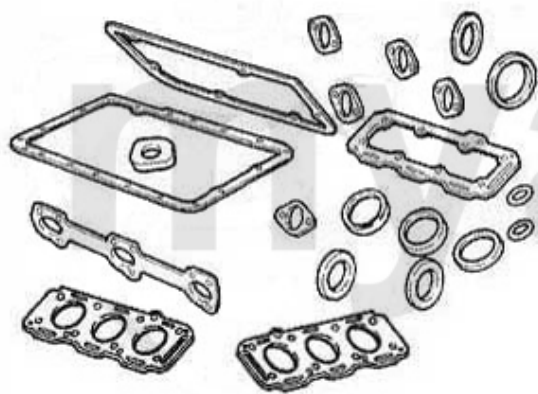

Motordichtsatz/Full Set gtv/spider (916) 2.0 V6 Turbo

1. 231 1163

1 2311163 OE. 5895399 FULL SET 2.0 V6 TURBO

SEK4,652.15