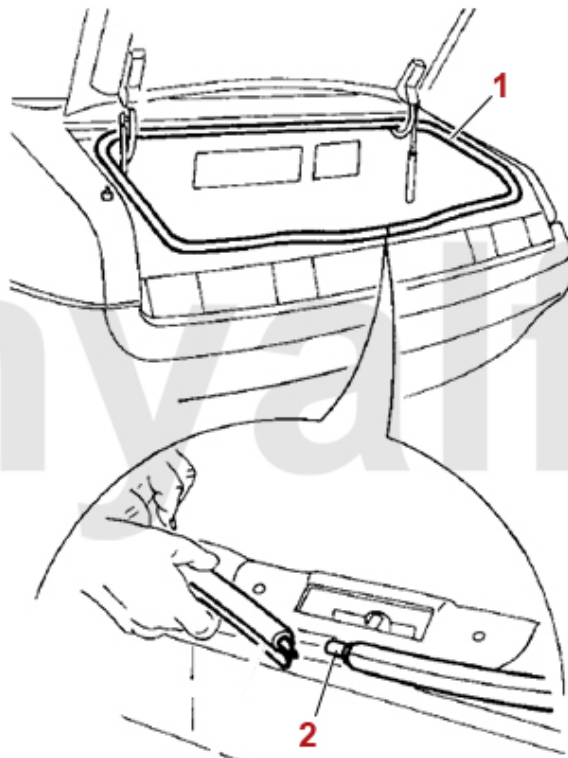

1	1629160	DOOR SEAL PARTIAL REPLACEMENT PARTS GTV/Spider (916) LEFT OR RIGHT	SEK687.92
2	16291760	OE. 60591760 SEALING PLUG FOR DOOR SEAL/ TRUNK SEAL GTV/Spider (916)	SEK75.76
3	16289854	OE. 60589854 CHANNEL 916 LEFT OR RIGHT SIDE	SEK285.69
4	16211662	OE. 60589853 SEALING GASKET (916) DOOR/BODY B-PILLAR RIGHT	SEK437.20
4	16211663	OE. 60605396 SEALING GASKET (916) DOOR/BODY B-PILLAR LEFT	SEK437.20
5	1622330	ENDPIECES B-PILLAR SEAL GTV (916) SET OE. 60523307 / 60523308	SEK378.93