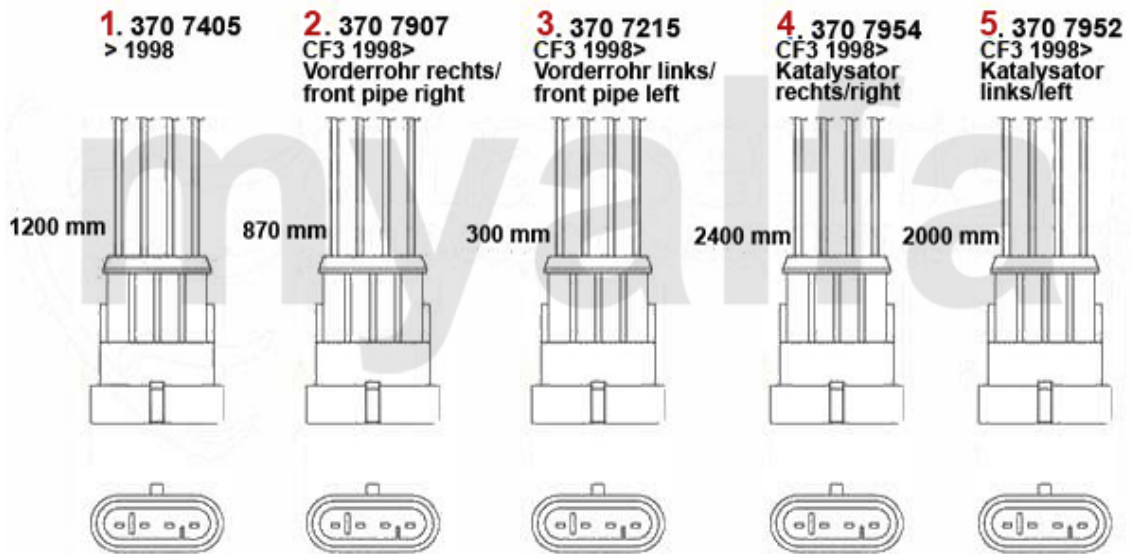

Lambda-Sonde/Lambda Probe gtv/spider (916) 3.0 V6 24V

1	3707405	OE. 46750246 LAMBDA PROBE	SEK1,543.73
2	3707907	OE. 46764207 LAMBDA PROBE	SEK1,620.74
3	3707215	Lambda-Sonde 147 1.6 16V TS ECO, 3.2 V6 24V GTA 166 2.5/3.0 V6 24 V, spider (916) 3.0 V6 b	SEK1,304.67
4	3707954	OE. 46805750 LAMBDA PROBE	On request
5	3707952	OE: 46805749 LAMDA PROBE	On request