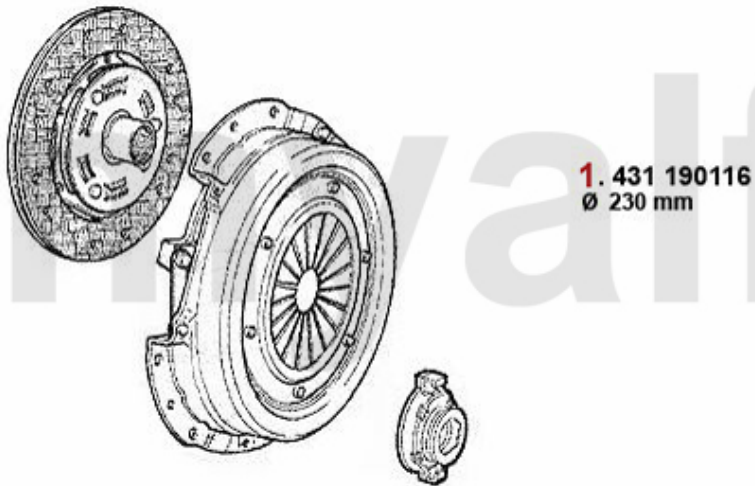

Ausrücker/Sleeve Bearing gtv/spider (916) 1.8/2,0 TS

1. 439 1140

1 4391140 OE. 46411139 MOUNT

SEK571.37

Kupplungs-Kit/Clutch Set gtv/spider (916) 2.0 JTS

1 43190116 OE. 55190116 KIT CLUTCH gtv/spider (916) 2.0 JTS (SELESPEED)