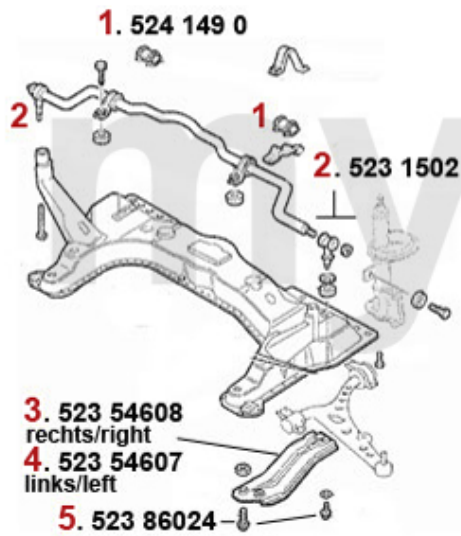

Stabilisator vorne/Stabilizer front spider/gtv (916)

>2003

2003>