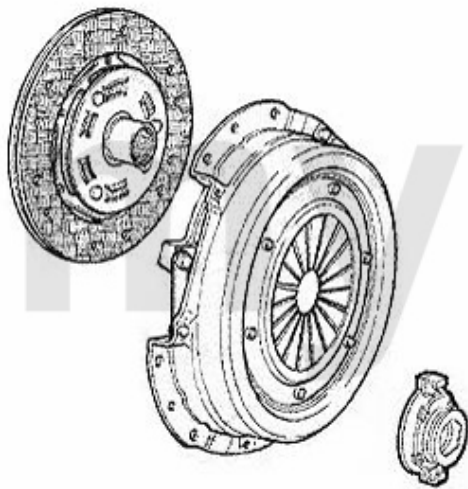

1 43611951 OE.46411951 GUIDE SLEEVE RELEASE BEARING

SEK1,737.29

Kupplungs-Kit/Clutch Set gtv/spider (916) 3.2 V6 24V

1. 431 739521
Ø 235 mm

1 43139521 OE. 71739521/71728897 CLUTCH KIT 147,156,916 GTA 147, 156,