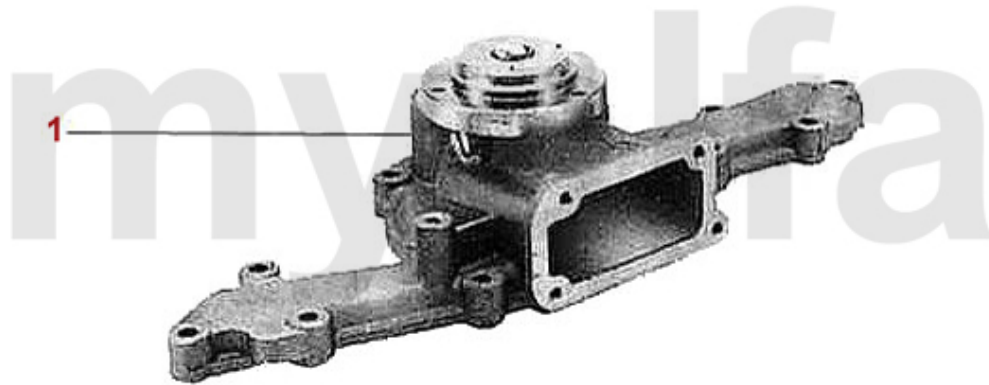

Wasserpumpe/Waterpump gtv/spider (916) 3.0 V6

---

1 2621110 OE. 60668488 WATERPUMP 155 2.5 V6,164/ 916 3.0 V6

SEK1,037.71