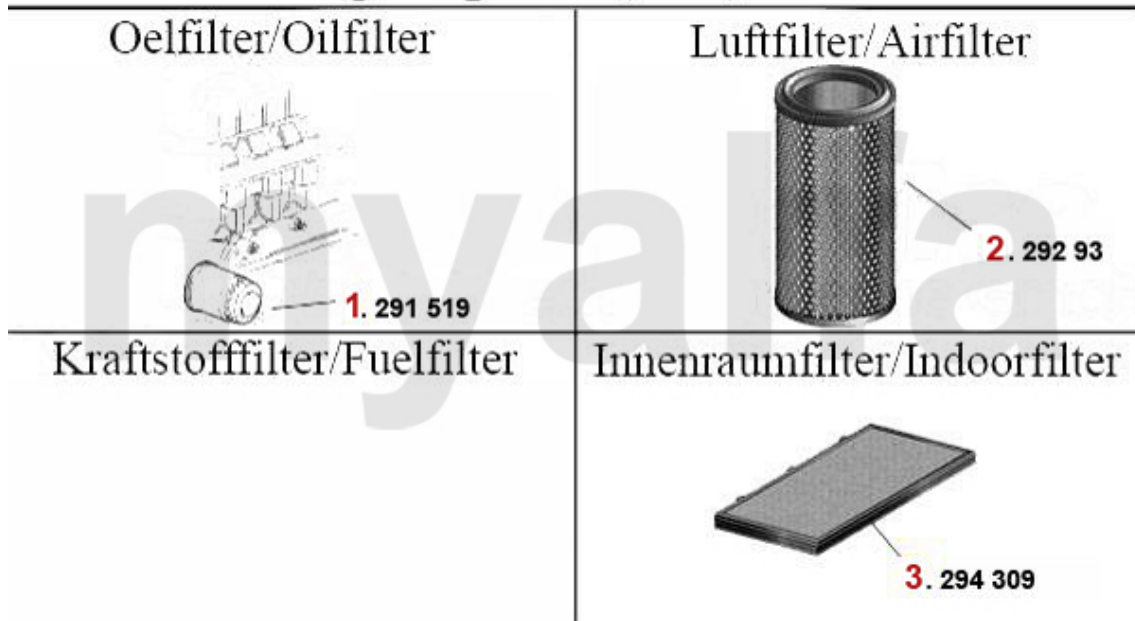

Filter gtv/spider (916) 2.0 JTS

1	291519	OE. 46808398/71736159 OILFILTER	SEK103.79
2	29293	OE. 60811342 AIR FILTER	SEK332.31
3	294309	Innenraumfilter 145/6,155 >96 GTV/Spider (916) Bj. >98,eckig	SEK215.76