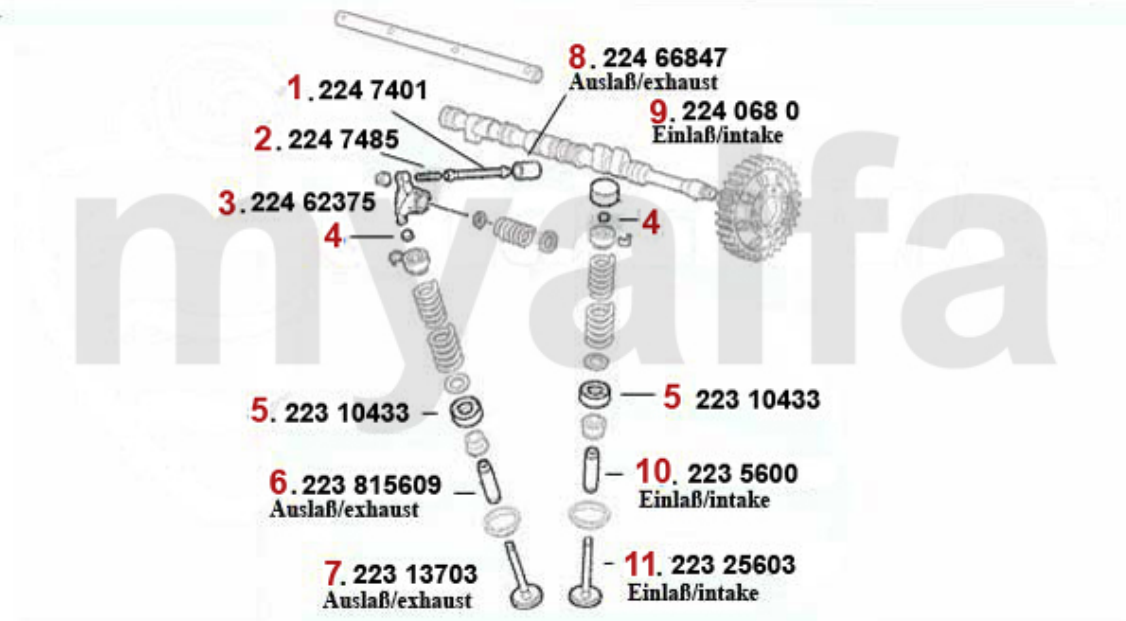

Ventiltrieb/Valve Train gtv/spider (916) 2.0 V6 Turbo

1	2247401	PUSH ROD (EXHAUST-SIDE) 75 ,155 164,166,RZ,SZ,GTV/SPIDER (916),GTV/ 6	SEK1,620.74
2	2247485	OE. 60507485 ADJUSTING SCREW ROCKER ARM SHAFT, 75, 155, 164, 166, RZ, SZ, GTV/Spider (916), GTV6	SEK40.79
4	2431140	SET VALVE SHIMS 200 PIECES 2,525 - 3,5 mm, DIAMETER 9mm	SEK6,517.78
4	2430840	SET VALVE SHIMS 205 PIECES 1,5 - 2,5 mm, DIAMETER 9mm	SEK6,517.78
4	2430430	VALVE SHIM 9MM PLEASE SUBMIT THE SIZE YOU NEED	SEK144.58
5	22310433	OE. 60601088/60810433 VALVE CUP	On request
6	22315609	OE. 60605721 EXHAUST VALVE GUIDE 6-CYLINDER 116, STEEL	SEK162.06
7	22313703	OE. 60513707 VALVE EXHAUST	On request
8	22466847	OE. 60566847 CAM FOLLOWER	SEK306.64
9	2240680	CAM FOLLOWER OE-QUALITY 101/105/115/116/75/155/164	SEK204.10
10	2235600	OE. 60605725 Valve Guide	SEK418.61
11	22325603	OE. 60625603 VALVE INTAKE 2.0	SEK763.68