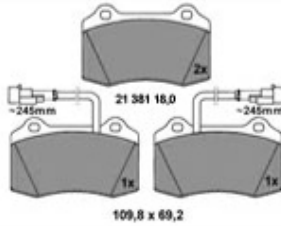

4. 21381 180 05

3.0/3.2 V6 24V
vorne/front
System: Brembo