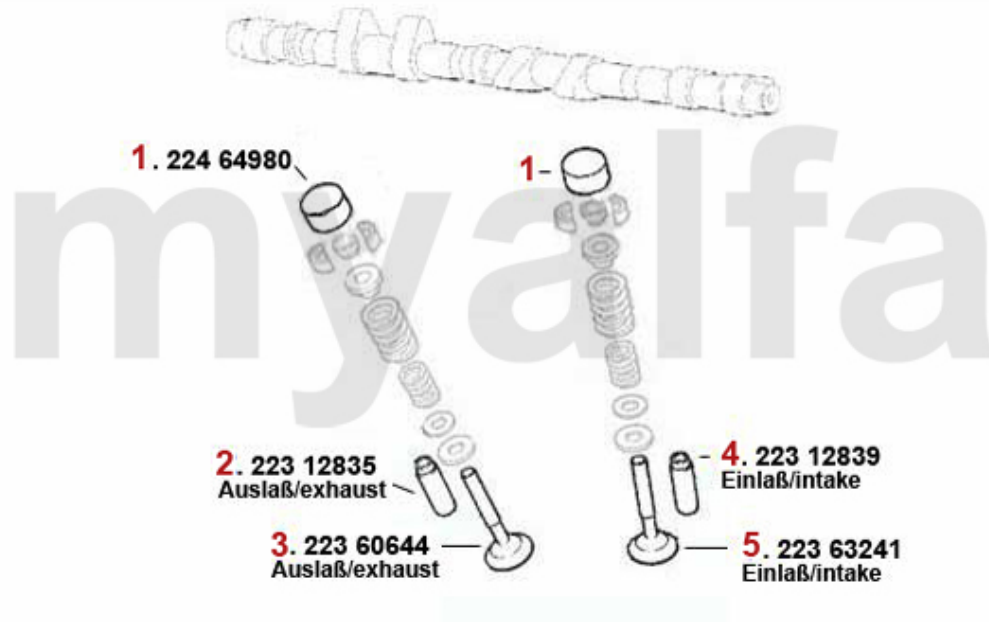

Ventiltrieb/Valve Train gtv/spider (916) V6 24V

1	22464980	OE. 6066480 VALVE TAPPET	SEK437.20
2	22312835	OE. 60612835 VALVE GUIDE	SEK378.93
3	22360644	Exhaust Valve 3.0/3.2 24V	SEK348.68
4	22312839	OE. 60605120 VALVE GUIDE	SEK378.93
5	22363241	OE.60560643 INTAKE VALVE 3.0 V6 24V/3.2 GTA,147,156,164, 166, SPIDER/GTV (916),NUOVO GT	SEK338.13