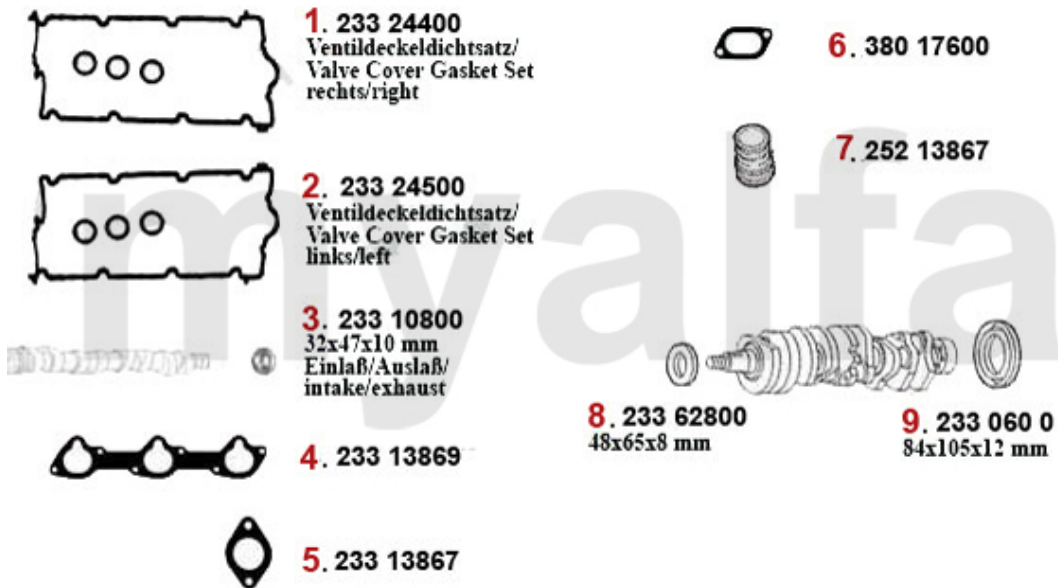

Dichtungen Motor/Gaskets Engine gtv/spider (916) 3.0/3.2 V6 24V

1	23324400	O.E. 60609978 VALVE COVER GASKET SET	SEK531.69
2	23324500	O.E. 60609979 VALVE COVER GASKET SET	SEK531.69
3	23310800	Seal for Camshaft #606 10 985/561 03 085	SEK145.69
4	23313869	INTAKE MANIFOLD GASKET 147, 156,164/SUPER,166,GTV/SPIDER (916),NUOVO GT V6 24V	SEK83.39
5	23313868	OE. 60513868 Sealing Gasket	SEK68.82
6	38017600	OE. 60573536 / 60810625 EXHAUST MANIFOLD GASKET	SEK115.44
7	25213867	INTAKE RUBBER 147,156, 164/SUPER, 166, GTV/SPIDER (916), NUOVO GT V6 24V	On request
8	23362800	OE. 60601977 CRANKSHAFT SEALS	SEK192.45
9	2330600	OIL SEAL CRANK SHAFT REAR 84/105/12 SPIDER IE 1990-93 ORIGINAL QUALITY	SEK406.95