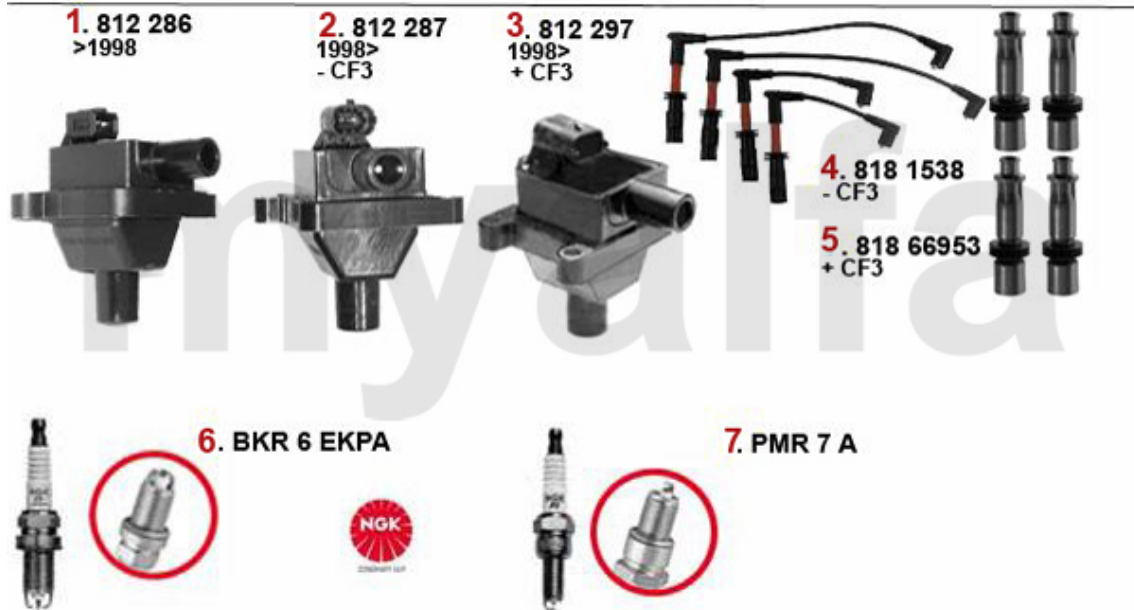

Zündanlage/Ignitionsystem (916) 1.8/2.0 TS

1	812286	IGNITION COIL 145/6,155,156, spider/gtv (916) 1.6-2.0 TS, FROM 1995 ON	SEK1,064.49
2	812287	IGNITION COIL 145/6,155,156, 166,GTV/Spider (916) 1.4-2.0 TS FROM 09.1997 ON	SEK1,037.71
3	812297	OE. 46755605 COIL	SEK1,106.53
4	8181538	IGNITION WIRE SET 145/6 1.4/1.6/1.8/2.0/ ie 16V TS Bj.1997>, 155 1.6/1.8/2.0 ie 16V TS, gtv/spider (916) 1.8	SEK2,157.01
5	81866953	IGNITION CABLE SET 147, 156, 166, gtv/ spider (916), Nuovo GT - TS 16V CF3	SEK1,853.84
6	BKR6EKPA	OE. 46521529 SPARK PLUG	SEK383.64
7	PMR7A	OE. 46521530 SPARK PLUG	SEK326.48
8	81266953	SET IGNITION COILS AND CABLES OE 60666953	On request