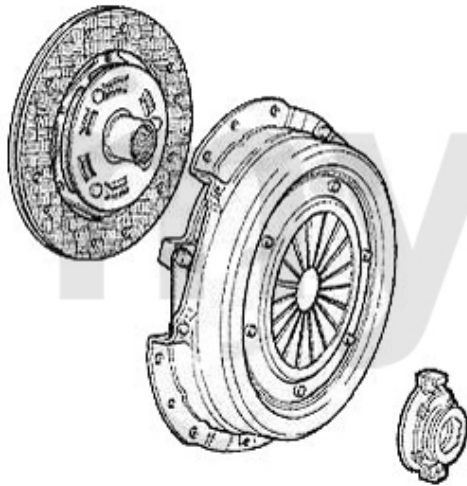

SEK3,696.16

Ausrücker/Sleeve Bearing gtv/spider (916) 2.0 JTS

1. 439 1140

1 4391140 OE. 46411139 MOUNT

SEK571.37

Kupplungs-Kit/Clutch Set gtv/spider (916) 2.0 V6 Turbo

1.431 790001
Ø 230 mm
gtv Bj >98

2.431 727001
Ø 235 mm
gtv/spider Bj. 98>