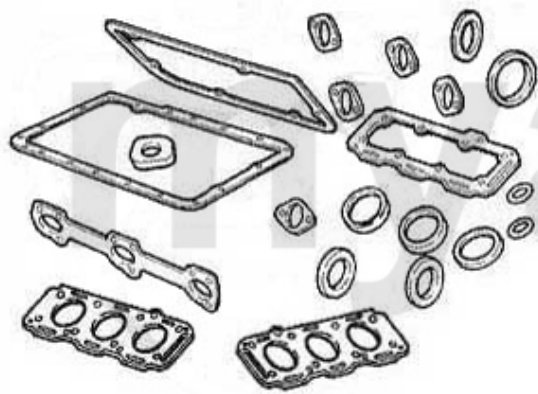

Motordichtsatz/Full Set gtv/spider (916) 2.0 V6 Turbo

1. 231 1163

1 2311163 OE. 5895399 FULL SET 2.0 V6 TURBO

SEK4,652.15