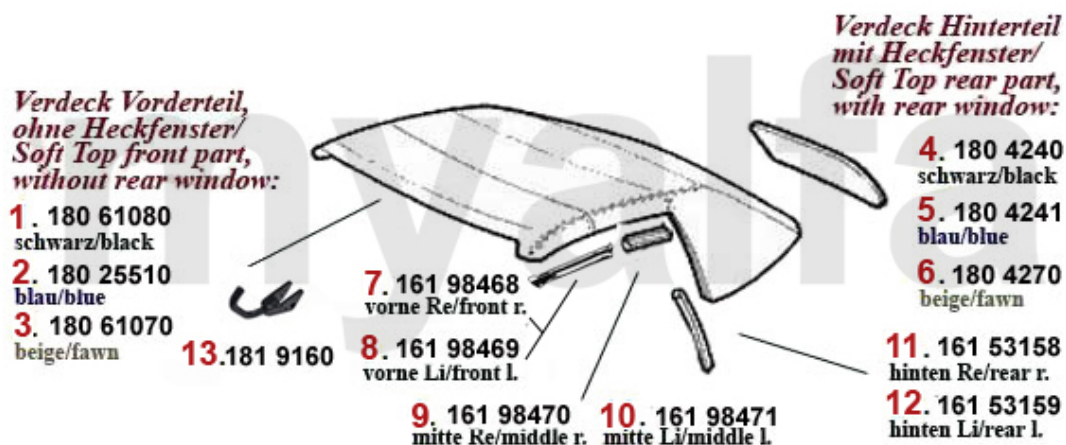

Verdeck/Soft Top Spider (916)

1	18061080	SOFT TOP SPIDER (916) 1995-98 SONNENLAND BLACK	SEK9,269.47
1	18025510	SOFT TOP SPIDER (916) 1995-98 SONNENLAND BLUE	SEK9,269.47
1	18061070	SOFT TOP SPIDER (916) 1995-98 SONNENLAND BEIGE	SEK10,831.80
1	1800030	SOFT TOP SPIDER (916) 1998-05 SONNENLAND BLACK	SEK9,269.47
1	1800040	SOFT TOP SPIDER (916) 1998-05 SONNENLAND BLUE	SEK9,269.47
1	1800050	SOFT TOP SPIDER (916) 1998-05 SONNENLAND BEIGE	SEK9,852.36
2	1804240	SOFT TOP SPIDER (916) 1995-05 SONNENLAND, ONLY REAR PART, BLACK	SEK4,990.28
2	1804241	SOFT TOP SPIDER (916) 1995-05 SONNENLAND, ONLY REAR PART, BLUE	SEK4,990.28
2	1804270	SOFT TOP SPIDER (916) 1995-05 SONNENLAND, ONLY REAR PART, BEIGE	SEK5,689.86
3	16198468	OE. 60598468 FRONT SOFT TOP RUBBER RIGHT SPIDER (916)	SEK792.82
3	16198469	OE. 60598469 FRONT SOFT TOP RUBBER LEFT SPIDER (916)	SEK792.82
4	16198470	OE. 60598470 SOFT TOP/SIDE WINDOW RUBBER SEAL SPIDER (916) MIDDLE RIGHT	SEK682.10
4	16198471	OE. 60598471 SOFT TOP/SIDE WINDOW RUBBER SEAL SPIDER (916) MIDDLE LEFT	SEK682.10
5	16153158	OE. 60653158 REAR RIGHT SOFT TOP / SIDE WINDOW RUBBER SEAL SPIDER (916)	SEK873.29
5	16153159	OE. 60653159 REAR LEFT SOFT TOP / SIDE WINDOW RUBBER SEAL SPIDER (916)	SEK873.29
6	1819160	ROOF LOCK REPAIR KIT SPIDER (916)	SEK349.23
7	1813050	GEAR DRIVE FOR SOFT TOP PROTECTION LID SPIDER (916)	SEK1,154.26
8	18130546	MOTOR HOOD BONNET SPIDER 916	SEK3,952.57