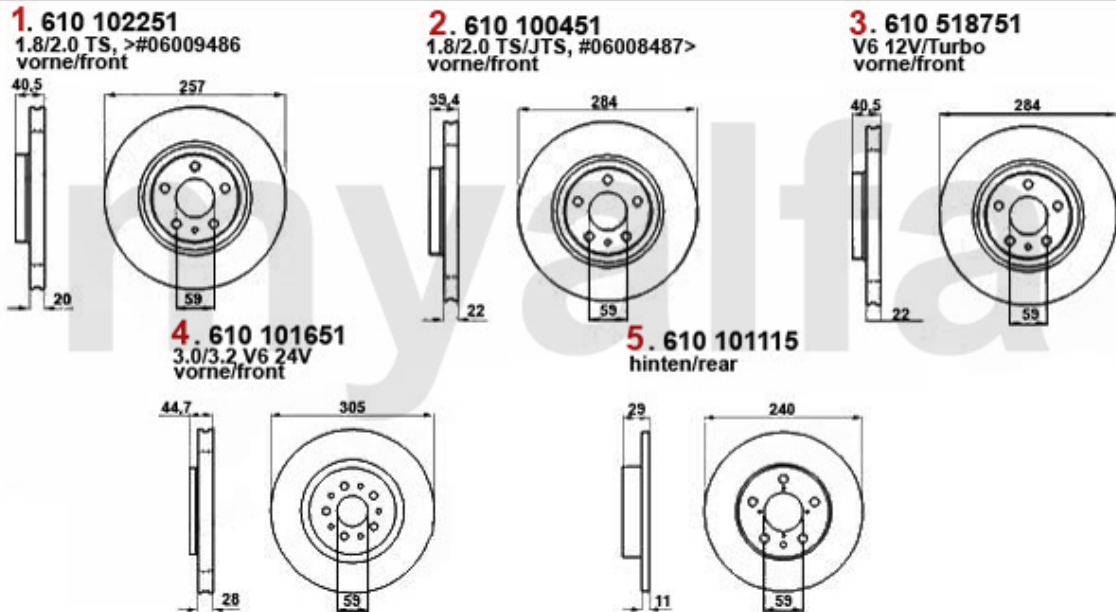

Bremsscheiben/Brakedisks gtv/spider (916)

1	61001251	FRONT BRAKE DISC (916) 2.0 TS UNTIL #6009486 >07.1995 ONLY BENDIX BRAKE SYSTEM	SEK827.78
2	61000451	OE. 71738907 BRAKE DISC	SEK968.89
3	61018751	OE. 71739568 FRONT BRAKE DISK 147, 156, 164, gtv/spider (916)	SEK874.40
4	61001651	OE. 60652186 / 60670801 FRONT BRAKE DISC 147/156 GTA, gtv/spider 3.0/3.2 V6 24V	SEK1,017.87
5	61001115	OE. 71739571 REAR BRAKE DISC	SEK577.20