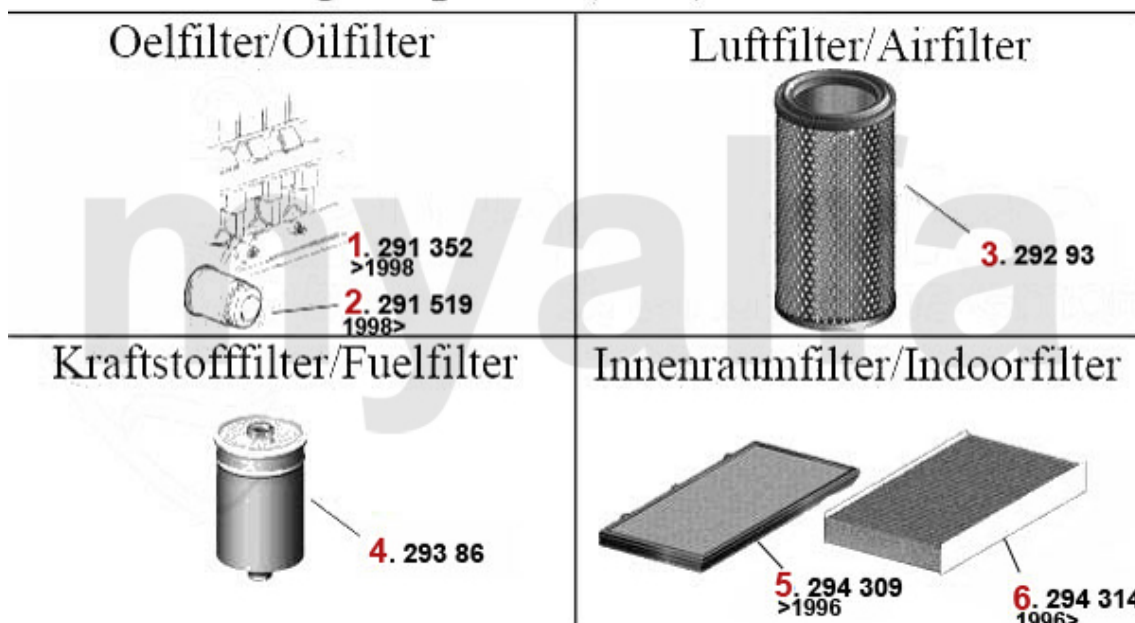

Filter gtv/spider (916) 1.8/2.0 TS

1	291352	OIL FILTER GTV/SPIDER (916) TSOE. 60810852	SEK110.72
2	291519	OE. 46808398/71736159 OILFILTER	SEK103.79
3	29293	OE. 60811342 AIR FILTER	SEK332.31
4	29386	OE. 60506968 FUEL FILTER	SEK343.96
5	294309	Innenraumfilter 145/6,155 >96 GTV/Spider (916) Bj. >98,eckig	SEK215.76
6	294314	OE. 46721923 CABIN FILTER	SEK194.81