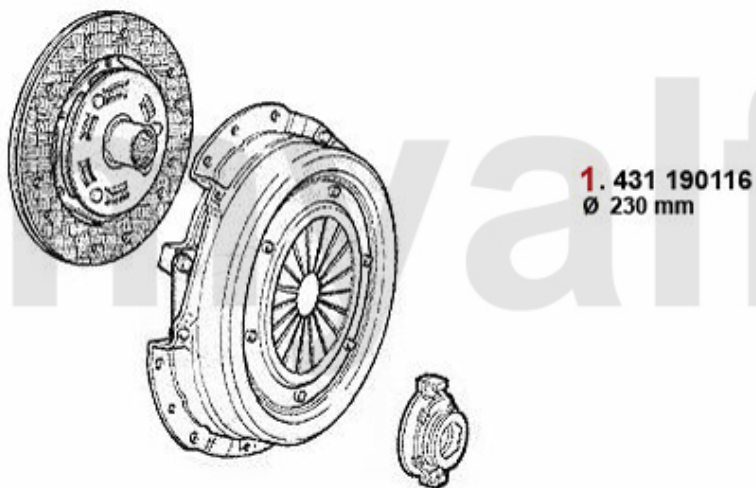

Ausrücker/Sleeve Bearing gtv/spider (916) 1.8/2,0 TS

1. 439 1140

1 4391140 OE. 46411139 MOUNT

SEK571.37

Kupplungs-Kit/Clutch Set gtv/spider (916) 2.0 JTS

1 43190116 OE. 55190116 KIT CLUTCH gtv/spider (916) 2.0 JTS (SELESPEED)