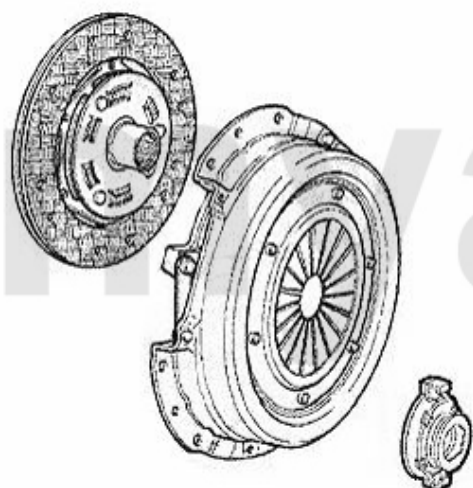

Kupplungs-Kit/Clutch Set gtv/spider (916) 3.0 V6 24V

---

1. 431 727001
Ø 235 mm
gtv >1998

2. 431 735943
Ø 235 mm
gtv/spider 1998>

1 43172701 OE. 71734944 CLUTCH KIT

SEK4,535.60

2 43135943 OE. 71735943 CLUTCH KIT 166, gtv/spider (916) 3.0 V6 24V =

SEK4,302.36