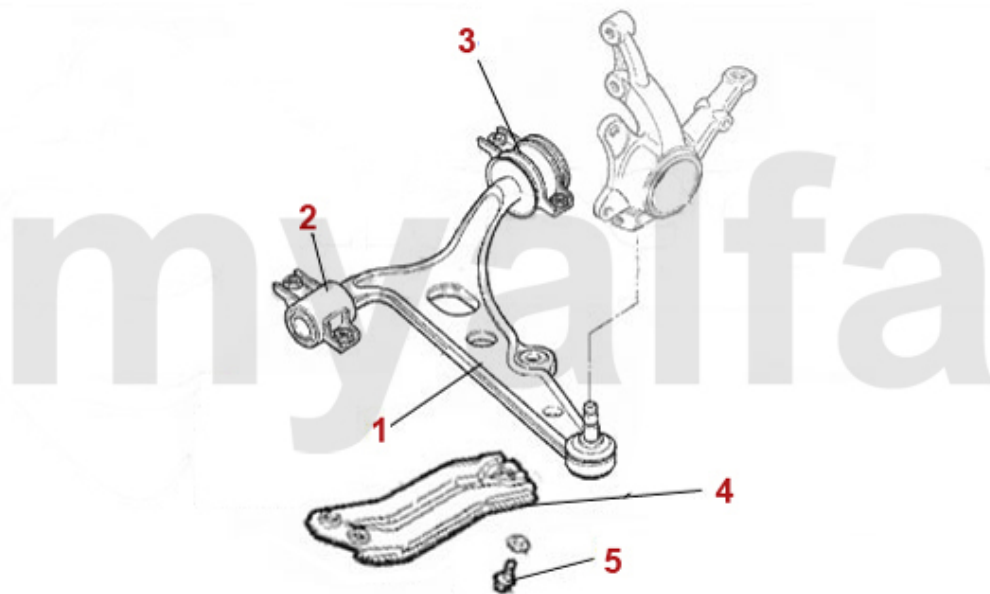

1	533170	OE. 60813014 SUSPENSION ARM	SEK792.82
1	533171	OE. 60813013 SUSPENSION ARM	SEK792.82
2	53511	INNER RIGHT WISHBONE STOCK 145/6, 155, GTV&SPIDER (916) MATCHING PART FOR ql170/2	SEK207.57
2	53513	INNER LEFT WISHBONE STOCK 145/6, 155, GTV&SPIDER (916) MATCHING PART FOR ql171/3	SEK207.57
2	535802	POWERFLEX BUSH FOR FRONT LOWER WHISHBONE REAR, SPIDER/GTV (916) FULL SET	SEK815.02
3	53512	OUTER RIGHT WISHBONE STOCK 145/6, 155, GTV&SPIDER (916) MATCHING PART FOR ql170/2	SEK262.38
3	53514	OUTER LEFT WISHBONE STOCK 145/6, 155, GTV&SPIDER (916) MATCHING PART FOR ql171/3	On request
3	535801	POWERFLEX BUSH FOR FRONT LOWER WHISHBONE FRONT, SPIDER/GTV (916), FULL SET	SEK815.02
4	52354608	OE. 60626295 STRUT	On request
4	52354607	OE. 60626296 STRUT	On request
5	52386024	OE. 11586024 SCREW	SEK64.10