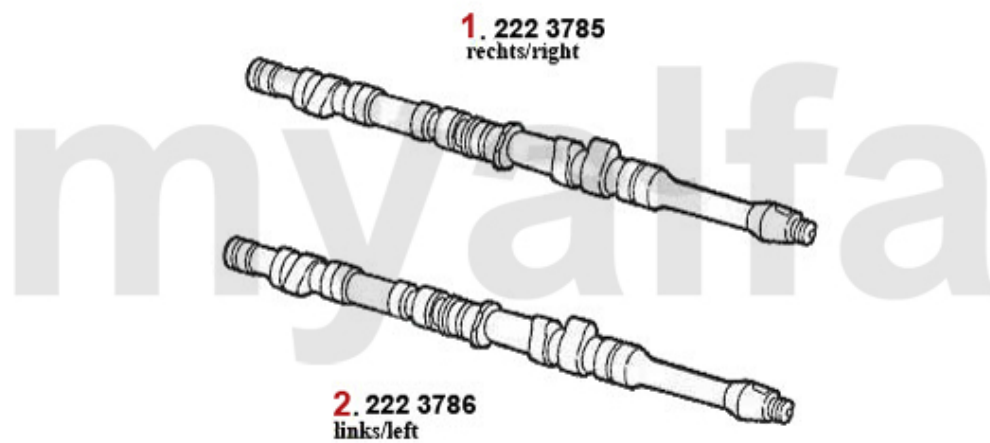

Nockenwelle/Camshaft gtv/spider 3.0 V6 12V

1	2223785	Nockenwelle rechts gtv/spider (916) 3.0 V6 (nicht 24V)
2	2223786	OE. 60603786 CAMSHAFT

On request

On request