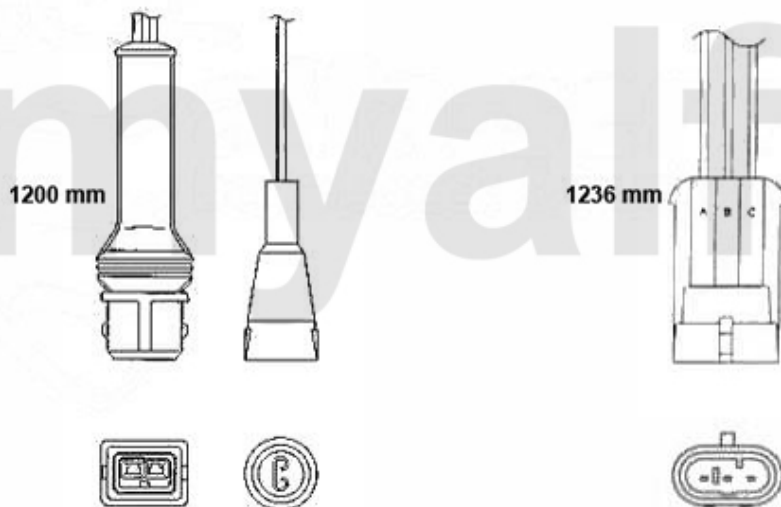

Lambda-Sonde/Lambda Probe gtv/spider (916) 2.0 V6 Turbo

1. 370 042 0
> #6003388

2. 370 7048
6003389>

1 3700420 LAMBDA PROBE SPIDER 1990-93

SEK1,037.71

2 3707048 OE. 7785973 LAMBDA PROBE

SEK2,005.49