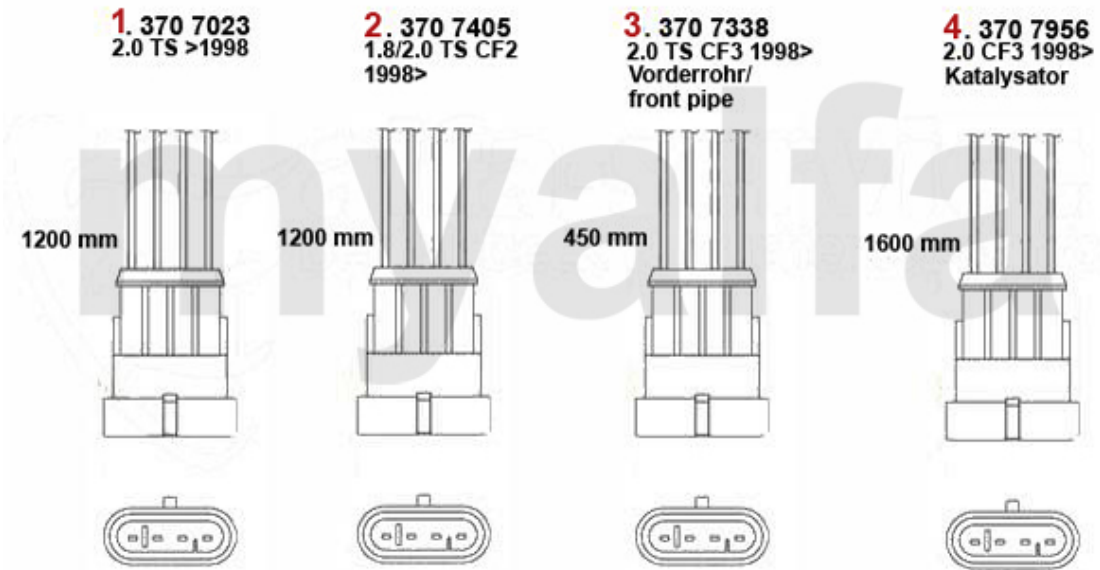

Lambda-Sonde/Lambda Probe gtv/spider (916) 1.8/2.0 TS

1	3707023	LAMBDA SENSOR 145/6 2.0 16V TS FROM 11.96>ON,156 1.6 16V TS> #0023373, 164 Super 2.0 TS/3.0	SEK1,584.53
2	3707405	OE. 46750246 LAMBDA PROBE	SEK1,543.73
3	3707338	OE: 46762182 LAMBDA PROBE	On request
4	3707956	Lambda-Sonde gtv/spider (916) 2.0 16V TS bj. 08.00>,4-adrig	SEK1,350.18