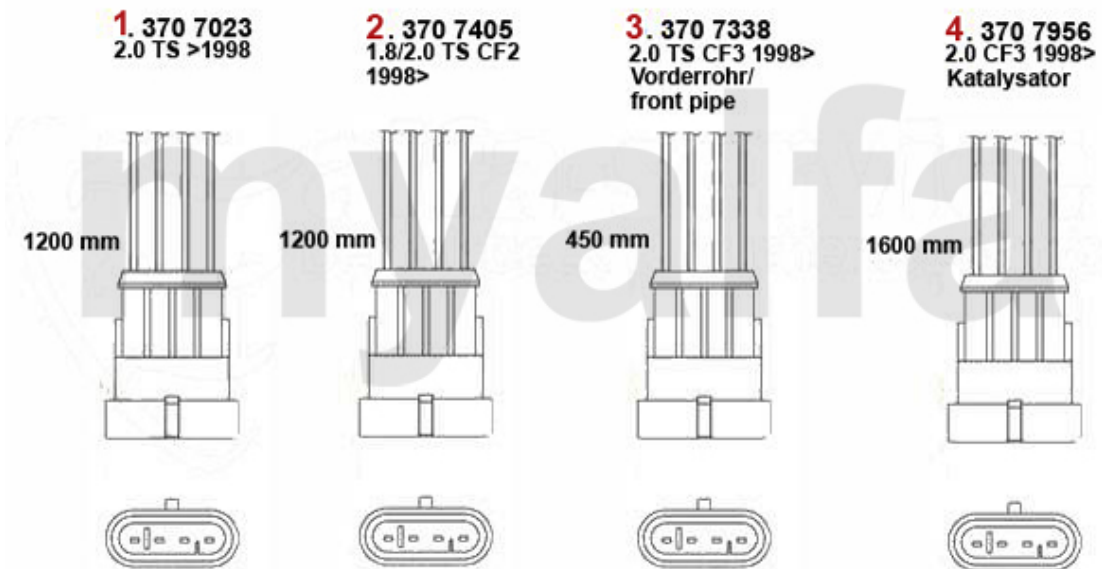

Lambda-Sonde/Lambda Probe gtv/spider (916) 1.8/2.0 TS

1	3707023	LAMBDA SENSOR 145/6 2.0 16V TS FROM 11.96>ON,156 1.6 16V TS> #0023373, 164 Super 2.0 TS/3.0	SEK1,584.53
2	3707405	OE. 46750246 LAMBDA PROBE	SEK1,543.73
3	3707338	OE: 46762182 LAMBDA PROBE	On request
4	3707956	Lambda-Sonde gtv/spider (916) 2.0 16V TS bj. 08.00>,4-adrig	SEK1,350.18