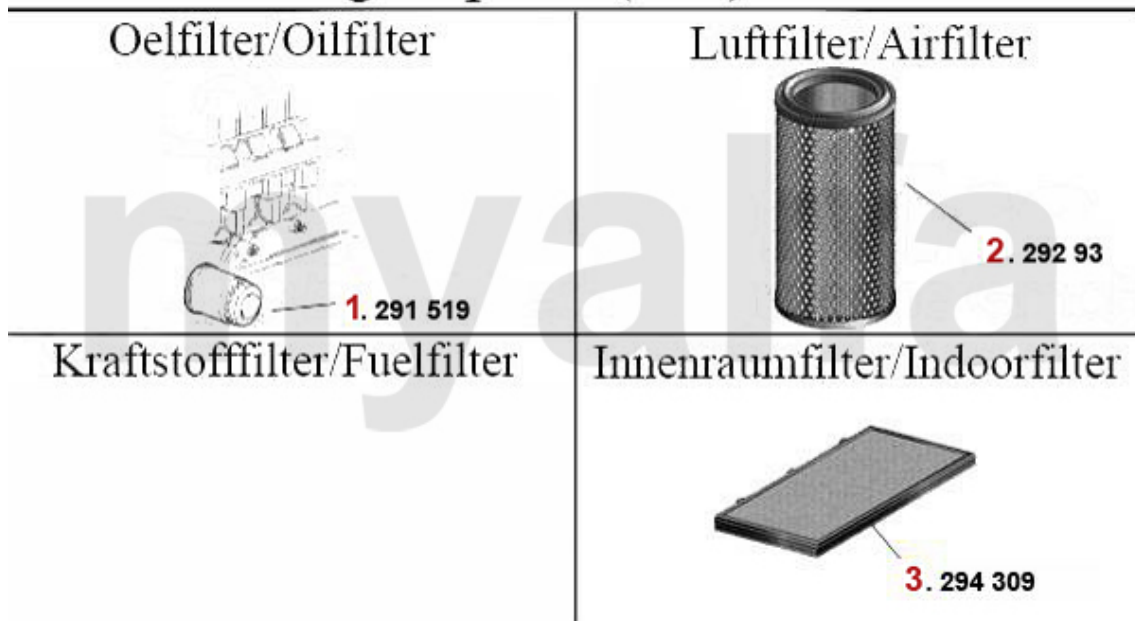

Filter gtv/spider (916) 2.0 JTS

1	291519	OE. 46808398/71736159 OILFILTER	SEK103.79
2	29293	OE. 60811342 AIR FILTER	SEK332.31
3	294309	Innenraumfilter 145/6,155 >96 GTV/Spider (916) Bj. >98,eckig	SEK215.76