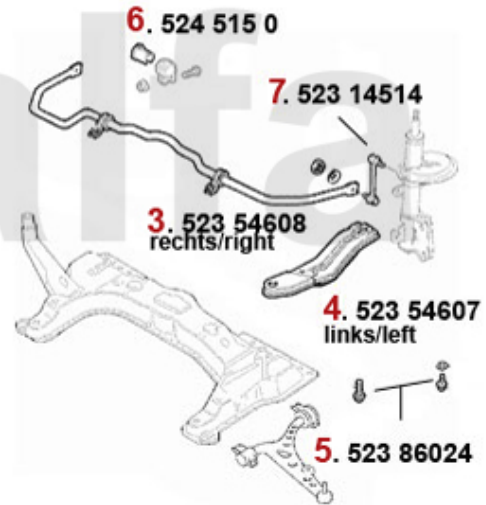

1	5241490	ANTI-ROLL BAR RUBBER FRONT 916 >2003	SEK230.88
2	5231502	OE. 60570627 OUTER STABILIZER MOUNT COMPL., INCL. RUBBERS	SEK278.61
3	52354608	OE. 60626295 STRUT	On request
4	52354607	OE. 60626296 STRUT	On request
5	52386024	OE. 11586024 SCREW	SEK64.10
6	5245150	ANTI-ROLL BAR RUBBER FRONT 916 1998>	On request
7	52314514	OE. 60614514 STRUT	SEK378.93