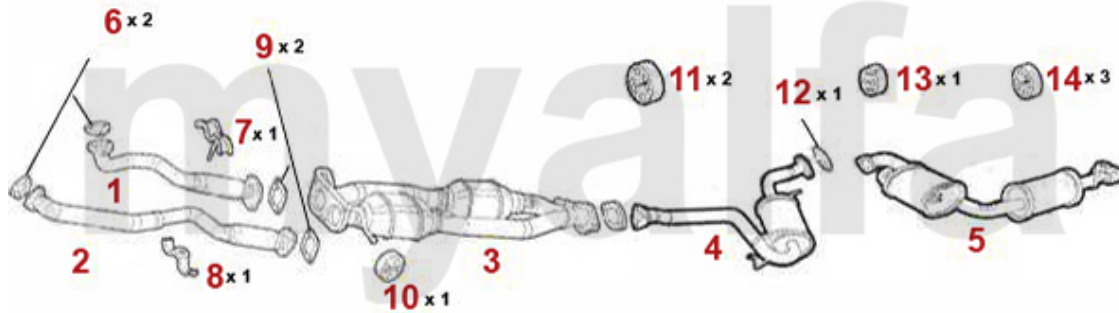

Abgasanlage/Exhaust System gtv/spider (916) 3.2 V6 24V/GTA

GTV/SPIDER (916) 3.2 V6 24V/GTA

2003>

1	33169658	OE. 60669658 EXHAUST PIPE FR 147 GTA	On request
2	33169659	OE. 60669659 EXHAUST PIPE FL 147 GTA	SEK7,089.02
3	32170380	OE. 60670380 KATALYSATOR gtv/spider (916) 3.0/3.2 V6	SEK12,416.32
4	34184807	OE. 55184807 MIDDLE SILENCER gtv/spider (916) 3.2 V6 24V	On request
5	35184808	OE. 55184808 REAR SILENCER gtv/spider (916) 3.2 V6 24V	On request
6	38054239	OE. 60654239 GASKET	SEK145.69
7	38009014	OE. 60574953 MOUNT	On request
8	38009013	OE. 60573666 MOUNT	On request
9	38073540	OE. 60573540 GASKET FOR FRONTPIPE	SEK80.48
11	38091031	OE. 60573198 / 60615734 RUBBER/EXHAUST MOUNT 164 Super Turbo	SEK52.45
12	38094484	OE. 73503584 GASKET	SEK145.69
13	38091014	OE.60807479 EXHAUST RUBBER MOUNT	SEK75.76
14	38091143	OE. 60811640 / 60816516 EXHAUST RUBBER	SEK42.60