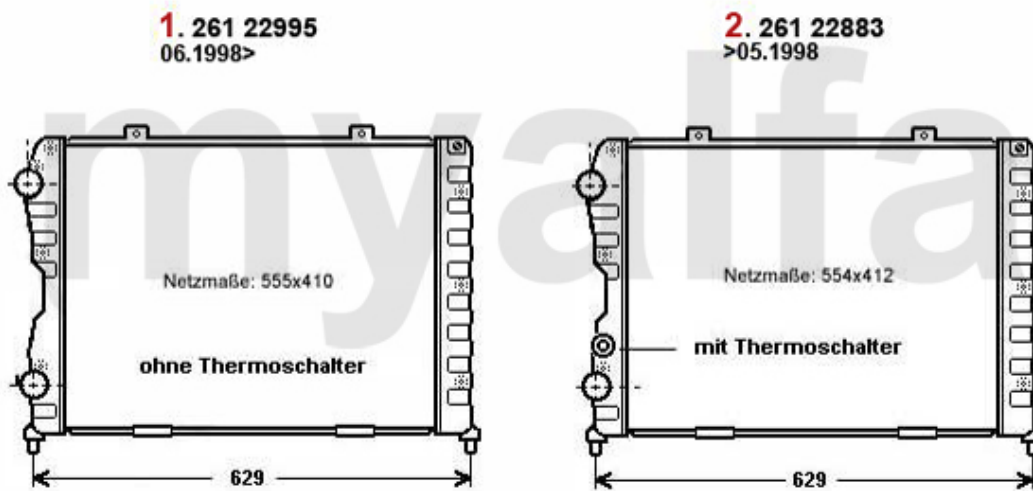

Motorkühler/Radiator gtv/spider (916) V6 24V

1. **1 26122995 OE. 71752882 RADIATOR**
2. **2 26122883 OE. 71737158 RADIATOR**

SEK4,214.95

SEK3,252.99