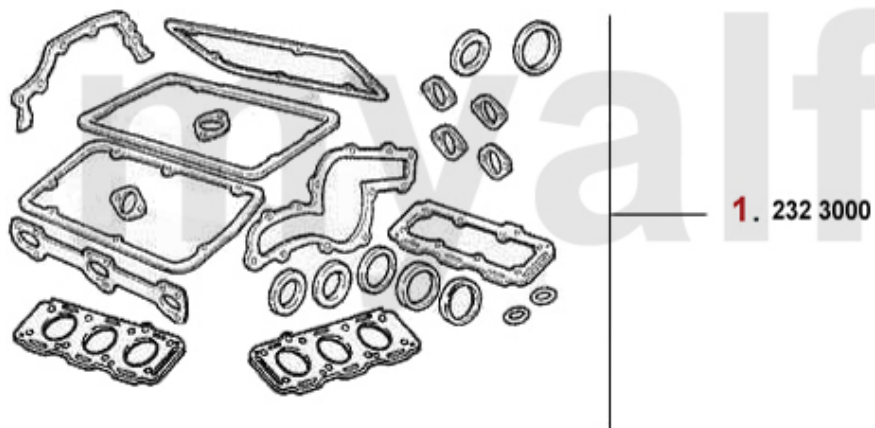

Kopfdichtsatz/Head Set gtv/spider (916) 2.0 V6 Turbo

1 2323000 Kopfdichtsatz 164/Super gtv/spider (916) 2.0 V6 Turbo

SEK2,215.28