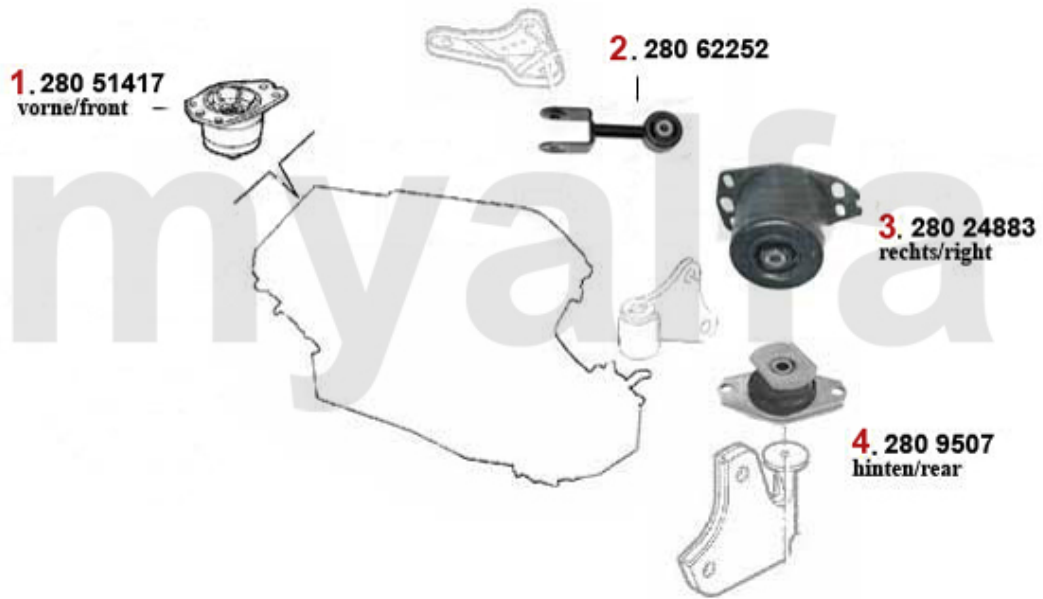

Motorlager/Enginemount gtv/spider (916) 2.0 V6 Turbo

1	28051417	OE. 60651417	ENGINEMOUNT gtv/spider (916) 2.0 V6 Turbo	SEK2,203.63
2	28062252	OE. 60562252	ENGINE ROD	On request
3	28024883	OE. 60624883	ENGINEMOUNT RR gtv/spider (916) 2.0 V6 Turbo	SEK2,087.08
4	2809507	OE. 60609507	ENGINEMOUNT rear downside gtv/spider (916) 2.0	SEK881.48