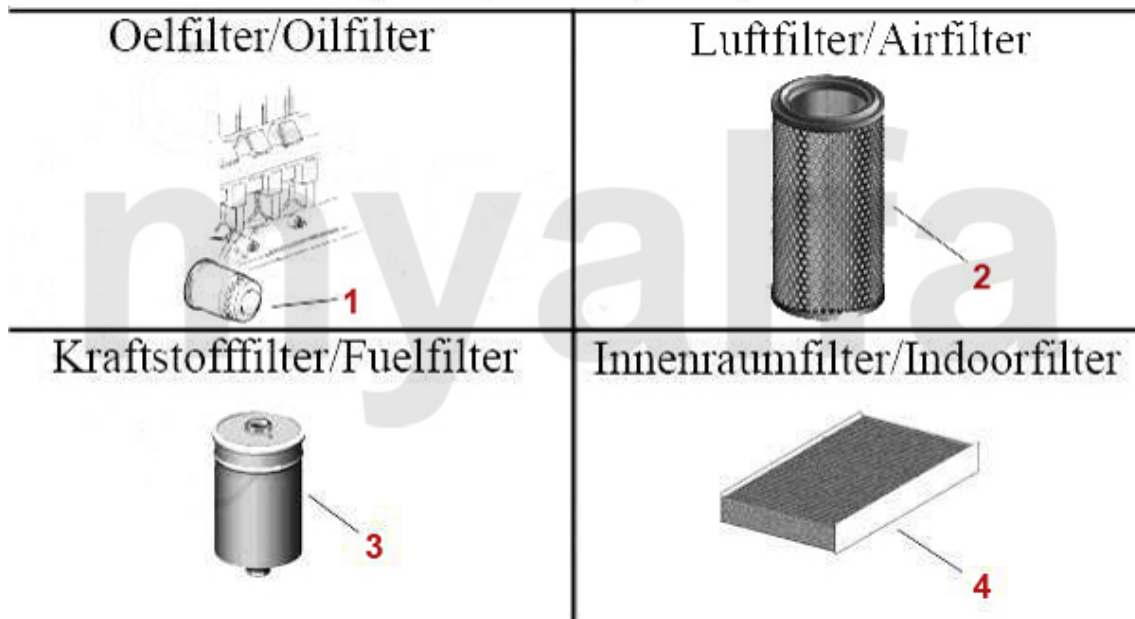

Filter gtv/spider (916) 3.0 V6

1	291124	OE. 46805830 Oilfilter	SEK122.38
2	29293	OE. 60811342 AIR FILTER	SEK332.31
3	29386	OE. 60506968 FUEL FILTER	SEK343.96
4	294314	OE. 46721923 CABIN FILTER	SEK194.81