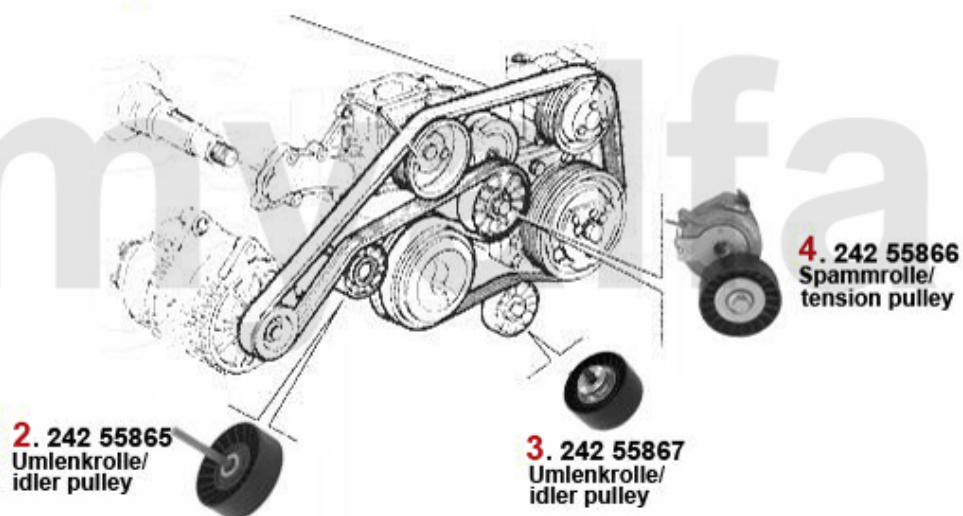

Keilriemen/V-Belt gtv/spider (916) 3.0/3.2 V6 24V

1. 270 61995

1	27061995	OE. 60626658 V-BELT	SEK410.42
2	24255865	OE. 55190054 IDLE PULLEY	SEK687.92
3	24255867	OE. 55190052 IDLE PULLEY	SEK559.72
4	24255866	OE. 55190053 TENSIONER	SEK1,499.47