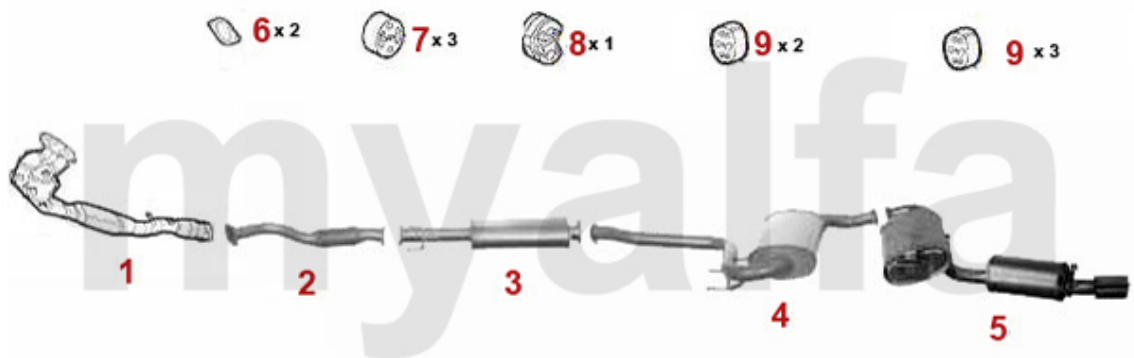

Abgasanlage/Exhaust System gtv/spider (916) 2.0 JTS

GTV/SPIDER (916) 2.0 JTS 121KW

2003>

1	32184599	OE. 55184589 EXHAUST PIPE CATALIZED gtv/spider (916)	On request
2	33116545	FRONT EXHAUST SECTION 156/gtv/spider (916)/ Nuovo GT 2.0 JTS	SEK1,690.67
3	32183428	OE. 55183428 SILENCER CATALIZED gtv/spider (916)	On request
4	34183429	OE. 55183429 MIDDLE SILENCER gtv/spider (916) 2.0 JTS	On request
5	35183431	OE. 55183431 REAR SILENCER gtv/spider (916) 2.0 JTS	SEK4,943.66
6	38094484	OE. 73503584 GASKET	SEK145.69
7	38091143	OE. 60811640 / 60816516 EXHAUST RUBBER	SEK42.60
9	38091014	OE.60807479 EXHAUST RUBBER MOUNT	SEK75.76