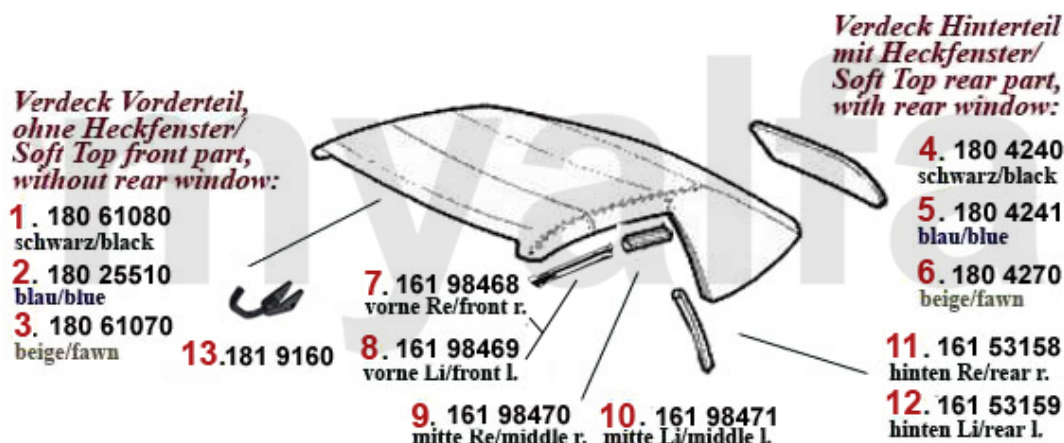

Verdeck/Soft Top Spider (916)

1	18061080	SOFT TOP SPIDER (916) 1995-98 SONNENLAND BLACK	SEK9,269.47
1	18025510	SOFT TOP SPIDER (916) 1995-98 SONNENLAND BLUE	SEK9,269.47
1	18061070	SOFT TOP SPIDER (916) 1995-98 SONNENLAND BEIGE	SEK10,831.80
1	1800030	SOFT TOP SPIDER (916) 1998-05 SONNENLAND BLACK	SEK9,269.47
1	1800040	SOFT TOP SPIDER (916) 1998-05 SONNENLAND BLUE	SEK9,269.47
1	1800050	SOFT TOP SPIDER (916) 1998-05 SONNENLAND BEIGE	SEK9,852.36
2	1804240	SOFT TOP SPIDER (916) 1995-05 SONNENLAND, ONLY REAR PART, BLACK	SEK4,990.28
2	1804241	SOFT TOP SPIDER (916) 1995-05 SONNENLAND, ONLY REAR PART, BLUE	SEK4,990.28
2	1804270	SOFT TOP SPIDER (916) 1995-05 SONNENLAND, ONLY REAR PART, BEIGE	SEK5,689.86
3	16198468	OE. 60598468 FRONT SOFT TOP RUBBER RIGHT SPIDER (916)	SEK792.82
3	16198469	OE. 60598469 FRONT SOFT TOP RUBBER LEFT SPIDER (916)	SEK792.82
4	16198470	OE. 60598470 SOFT TOP/SIDE WINDOW RUBBER SEAL SPIDER (916) MIDDLE RIGHT	SEK682.10
4	16198471	OE. 60598471 SOFT TOP/SIDE WINDOW RUBBER SEAL SPIDER (916) MIDDLE LEFT	SEK682.10
5	16153158	OE. 60653158 REAR RIGHT SOFT TOP / SIDE WINDOW RUBBER SEAL SPIDER (916)	SEK873.29
5	16153159	OE. 60653159 REAR LEFT SOFT TOP / SIDE WINDOW RUBBER SEAL SPIDER (916)	SEK873.29
6	1819160	ROOF LOCK REPAIR KIT SPIDER (916)	SEK349.23
7	1813050	GEAR DRIVE FOR SOFT TOP PROTECTION LID SPIDER (916)	SEK1,154.26
8	18130546	MOTOR HOOD BONNET SPIDER 916	SEK3,952.57