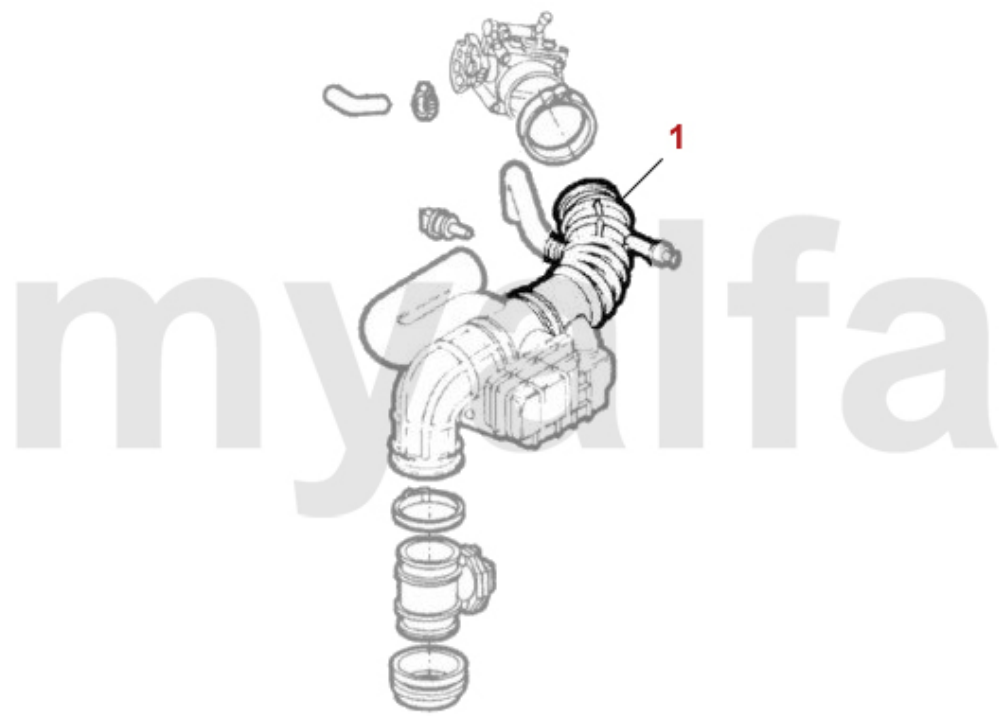

0 25558051 OE. 60658051 INTAKE HOSE (916) V6 24V

SEK1,457.43