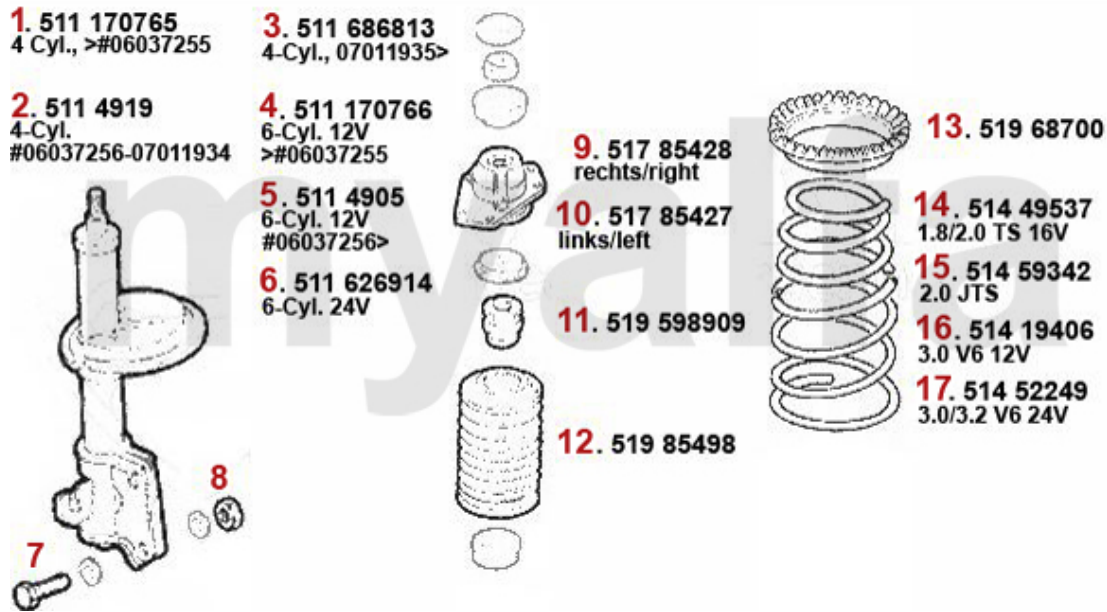

Federbeine/Struts gtv/spider (916) vorne/front

1	51170765	FRONT STRUT SPIDER/GTV (916) 4- CYLINDER FROM 1998 > #6037255,2-TUBE GAS DAMPER	On request
2	5114919	OE. 60653939 FRONT STRUT	On request
3	51186813	OE. 60686813 SHOCK ABSORBER FA 916 4-Cyl # 07011934>	On request
4	51170766	FRONT STRUT SPIDER/GTV (916) 6-CYLINDER FROM 1998 > #6037255,2-PIPE GAS DAMPER	SEK1,853.84
5	5114905	OE. 60519643 FRONT STRUT 916	On request
6	51126914	OE. 60626914 SHOCK ABSORBER FA 916 3.0/ 3.2 V6 24V	SEK2,157.01
7	51976615	OE. 60806382 HEX NUT	SEK134.03
8	51976614	OE. 46546940 NUT	SEK231.99
9	51785428	OE. 60651125 STRUT BEARING RIGHT	SEK3,369.68
10	51785427	OE. 60629998 STRUT BEARING LEFT	SEK3,369.68
11	51998909	OE. 60598909 ELASTIC PAD f. FRONT STRUT 916	SEK262.38
12	51985498	OE. 60585498 BOOT f. FRONT STRUT 916	SEK278.61
13	51968700	OE. 60568700 INSULATING RING f. FRONT STRUT 916	On request
14	51449537	OE. 60619407 SPRING 916 FRONT	SEK1,281.36
15	51453942	OE. 60653942 FRONT SPRING gtv/spider (916) 2.0 JTS	SEK945.58
16	51419406	OE.60615178 FRONT SPRING	SEK1,154.26
17	51452249	OE. 60652249 FRONT SPRING gtv/spider (916) 3.0/3.2 V6	SEK1,154.26