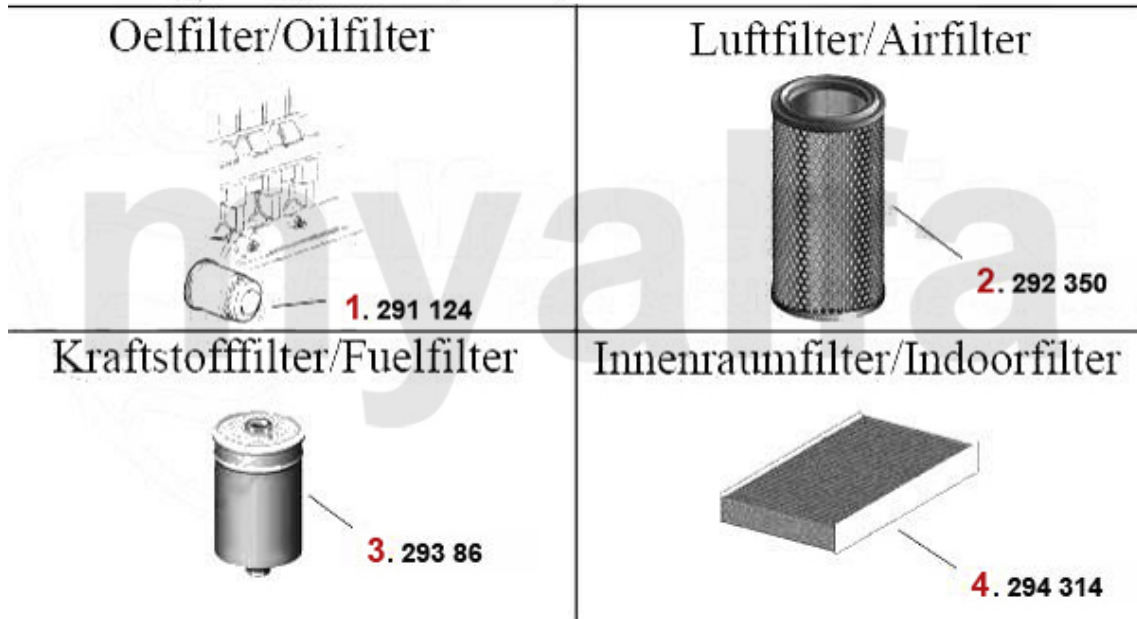

Filter gtv/spider (916) 3.0/3.2 V6 24V/GTA

1	291124	OE. 46805830 Oilfilter	SEK185.37
2	292350	OE. 60623350 AIR FILTER	SEK610.92
3	29386	OE. 60506968 FUEL FILTER	SEK343.96
4	294314	OE. 46721923 CABIN FILTER	SEK194.81