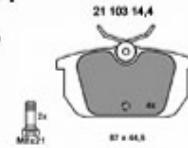

5. 21103 144 04

hinten/rear
System: Brembo

1	23119325	SBB VA mit WE spider/gtv (916) 2.0/ TS/V6 turbo/3.0 V6/24V Bj. >05.98 Bremssystem: Lucas	SEK1,141.50
2	20817125	SBB VA mit WE 145/6 1.4/1.6/1.7/1.8 16V/TS bj. 94-96,155 1.7/1.8/2.0/TS 1.9TD,spider (916)	SEK577.20
3	21619305	OE. 9950637 BRAKE PAD SET	SEK786.99
4	21318015	OE. 9950812 BRAKE PAD SET	SEK1,291.90
5	21114404	OE. 77362242 REAR BRAKE PAD SET	SEK594.68