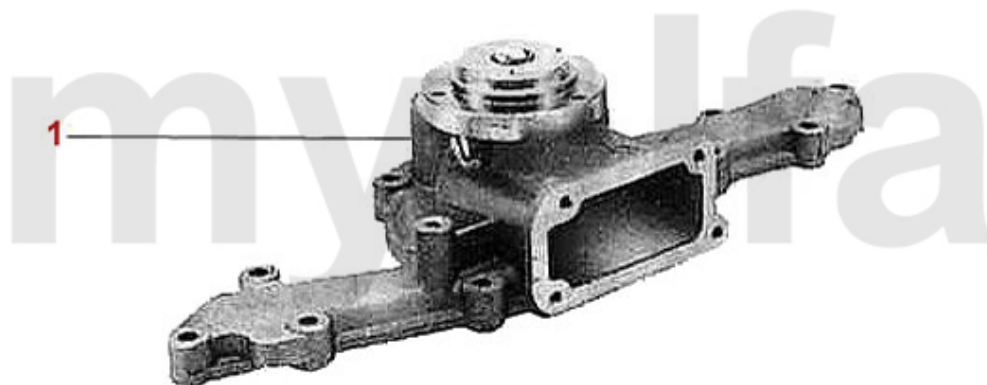

Wasserpumpe/Waterpump gtv/spider (916) 3.0 V6

---

1 2621110 OE. 60668488 WATERPUMP 155 2.5 V6,164/ 916 3.0 V6

SEK1,037.71