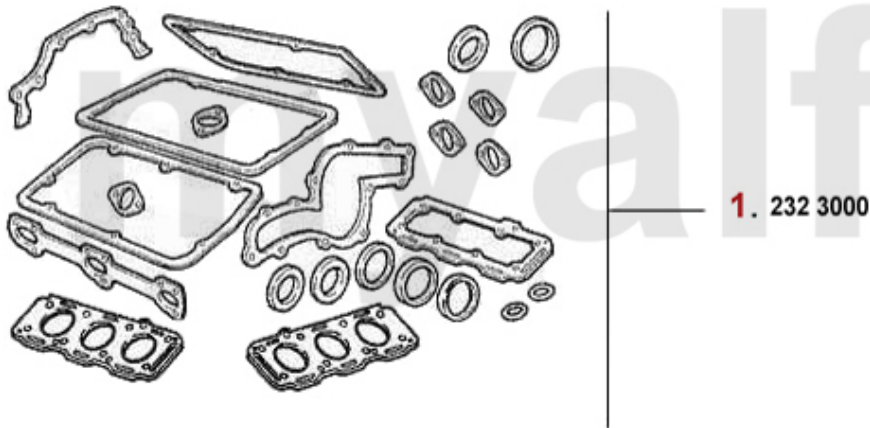

Kopfdichtsatz/Head Set gtv/spider (916) 2.0 V6 Turbo

1 2323000 *Kopfdichtsatz 164/Super gtv/spider (916) 2.0 V6 Turbo*

SEK2,215.28