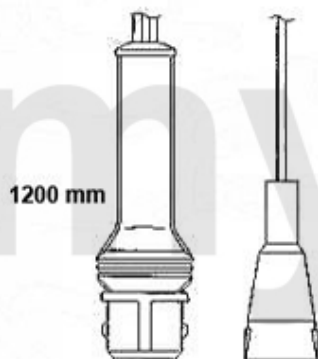

Lambda-Sonde/Lambda Probe gtv/spider (916) 2.0 V6 Turbo

1. 370 042 0
> #6003388

2. 370 7048
6003389>

1 3700420 LAMBDA PROBE SPIDER 1990-93
2 3707048 OE. 7785973 LAMBDA PROBE

SEK1,037.71
SEK2,005.49