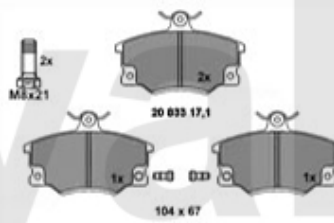

2. 20833 171 25

TS, #06009487>
vorne/front
System: Bendix/Benditalia