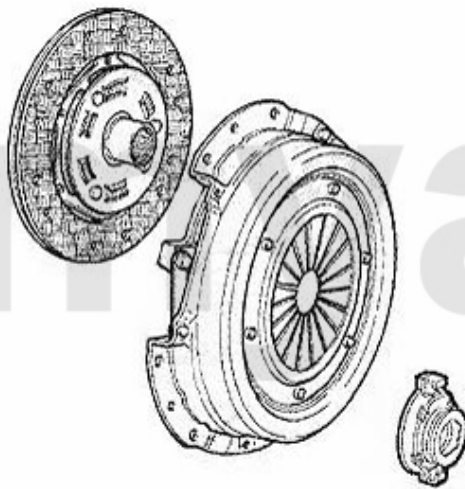

Kupplungs-Kit/Clutch Set gtv/spider (916) 3.0 V6 12V

1. 431 790001
Ø 230 mm
>1998

2. 431 727001
Ø 235 mm
1998>

**1 43190001 CLUTCH KIT SPIDER (916) 3.0 V6 FROM 06.1995-12.1998, GTV (916)
2.0 V6 TURBO FROM >98 ON**

On request

2 43172701 OE. 71734944 CLUTCH KIT

SEK4,535.60