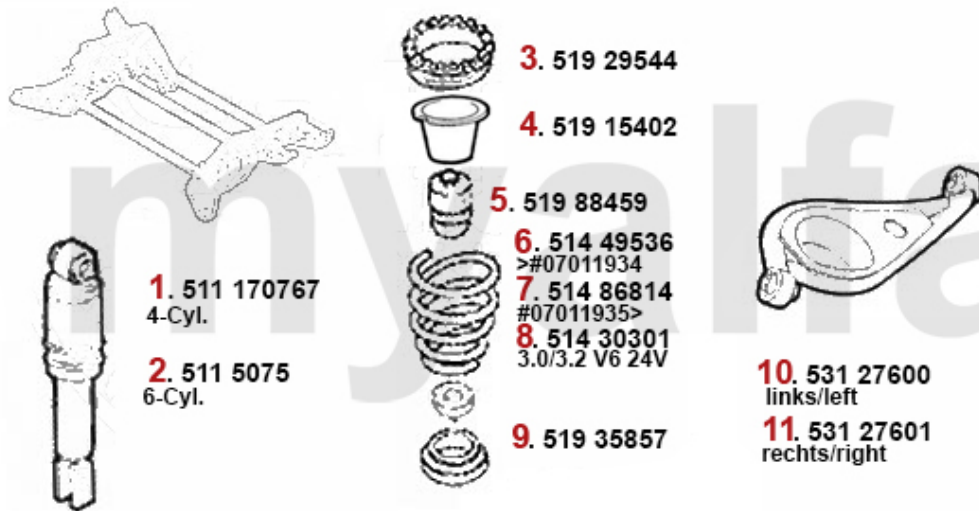

Dämpfung/Suspension gtv/spider (916) hinten/rear

1	51170767	OE. 60619645 REAR STRUT	SEK1,504.05
2	5115075	OE. 60654082 REAR SHOCK 916	SEK1,492.40
3	51929544	OE. 60629544 THRUST RING 916 REAR	On request
4	51915402	SUPPORT FOR STOP RUBBER REAR AXLE GTV/SPIDER (916)	SEK571.37
5	51988459	REAR BUMP STOP 145/6, 155, SPIDER/GTV (916)	SEK378.93
6	51449536	OE. 60617395 REAR SPRING UP TO > #07011934	SEK932.82
7	51486814	OE. 60686814 REAR SPRING 916 #07011935>	On request
8	51430301	OE. 60630301 REAR SPRING 916 3.0/3.2 V6 24V	SEK943.22
9	51935857	OE. 82435857 THRUST RING REAR 916	SEK285.69
10	53127600	OE. 60627600/60612319 REAR SPRING PAN TRAILING ARM GTV/SPIDER 916, LEFT	SEK2,670.11
11	53127601	OE. 60627601/60612320 REAR SPRING PAN TRAILING ARM GTV/SPIDER (916), RIGHT	SEK2,670.11