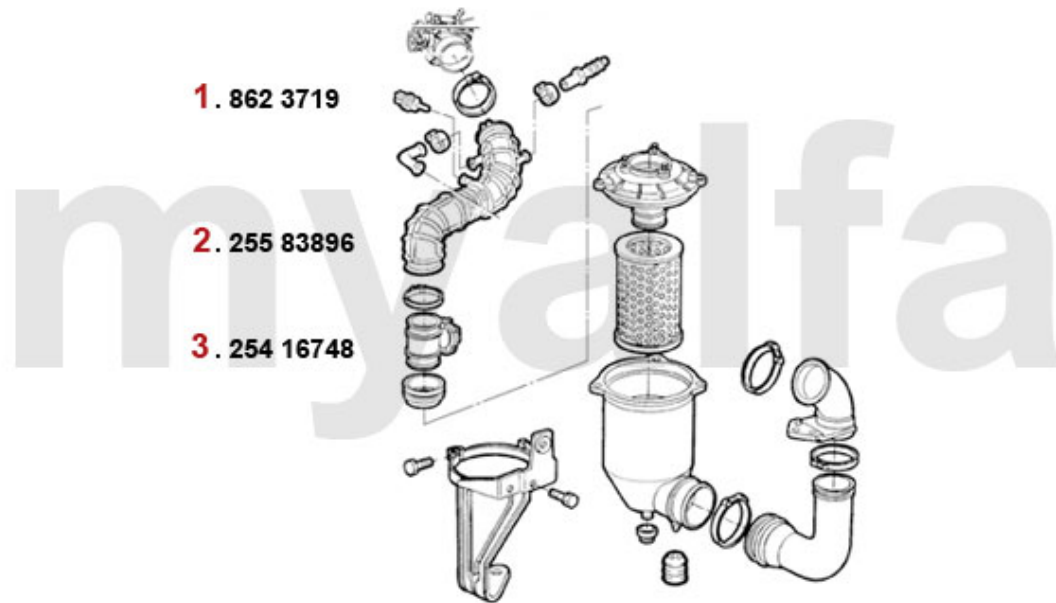

Luftmengenmesser/Air Flow Meter gtv/spider (916) 3.0 V6

1	8623719	OE. 7763719 SENDING UNIT	SEK565.55
2	25583896	OE. 60583896 AIR FLOW HOSE	SEK740.37
3	25416748	OE. 46416748 AIR FLOWMETER 164/Super, gtv/spider (916)	SEK2,903.21