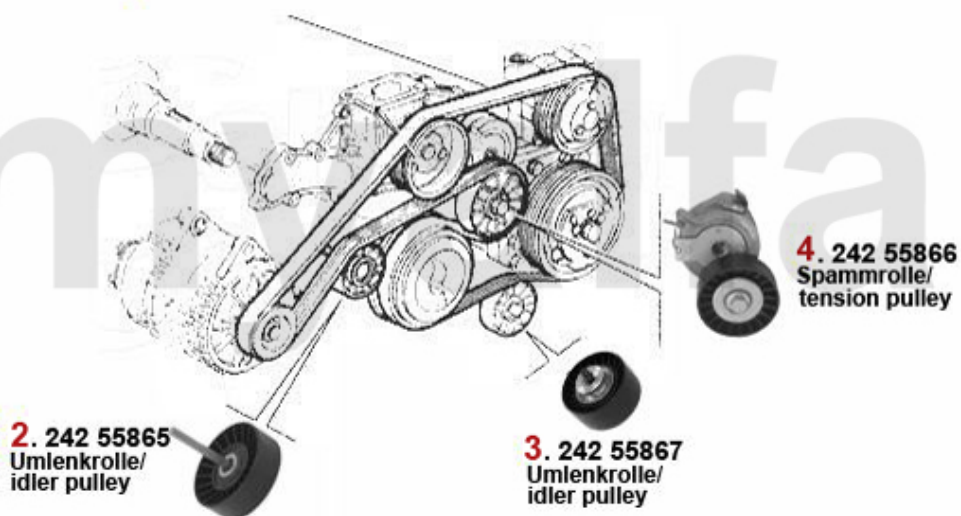

Keilriemen/V-Belt gtv/spider (916) 3.0/3.2 V6 24V

1. 270 61995

1	27061995	OE. 60626658 V-BELT	SEK410.42
2	24255865	OE. 55190054 IDLE PULLEY	SEK687.92
3	24255867	OE. 55190052 IDLE PULLEY	SEK559.72
4	24255866	OE. 55190053 TENSIONER	SEK1,499.47