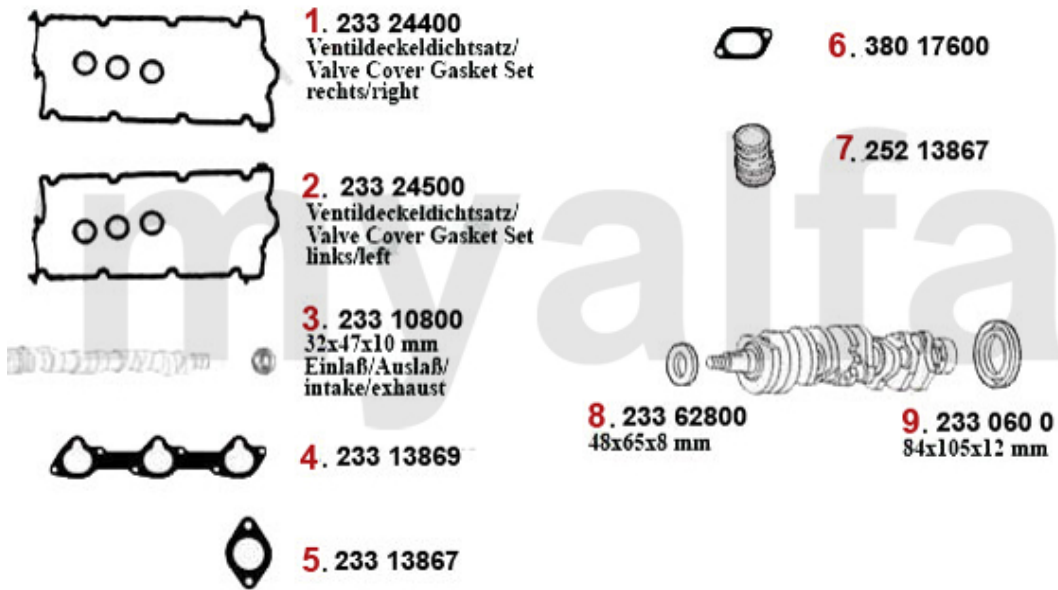

Dichtungen Motor/Gaskets Engine gtv/spider (916) 3.0/3.2 V6 24V

1	23324400	O.E. 60609978 VALVE COVER GASKET SET	SEK531.69
2	23324500	O.E. 60609979 VALVE COVER GASKET SET	SEK531.69
3	23310800	Seal for Camshaft #606 10 985/561 03 085	SEK145.69
4	23313869	INTAKE MANIFOLD GASKET 147, 156,164/SUPER,166,GTV/SPIDER (916),NUOVO GT V6 24V	SEK83.39
5	23313868	OE. 60513868 Sealing Gasket	SEK68.82
6	38017600	OE. 60573536 / 60810625 EXHAUST MANIFOLD GASKET	SEK115.44
7	25213867	INTAKE RUBBER 147,156, 164/SUPER, 166, GTV/SPIDER (916), NUOVO GT V6 24V	On request
8	23362800	OE. 60601977 CRANKSHAFT SEALS	SEK192.45
9	2330600	OIL SEAL CRANK SHAFT REAR 84/105/12 SPIDER IE 1990-93 ORIGINAL QUALITY	SEK406.95