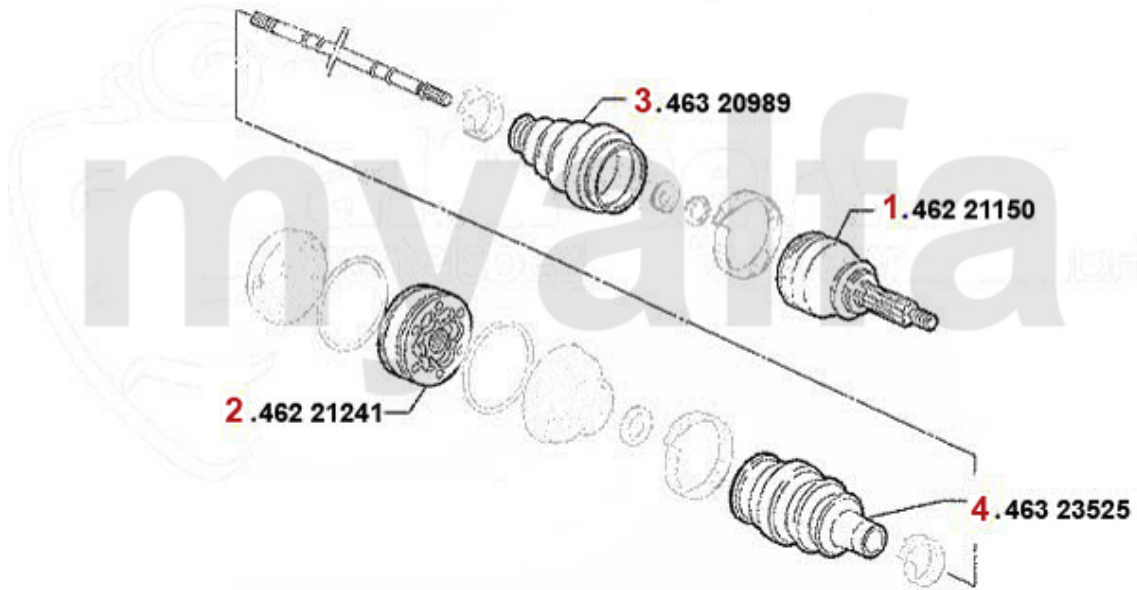

Antriebswelle/Driveshaft Nuovo GT 2.0 JTS

1	46221150	OE. 60815370 OUTER JOINT SET	SEK1,737.29
2	46221241	INNER JOINT SET GTV/SPIDER (916), 155, 145/6 TS 16V, 156 TS 16V, 166 2.0 TS, 147 1.6/2.0 TS	SEK1,340.88
3	46320989	OE. 46429633 DRIVE SHAFT BOOT SET	SEK243.65
4	46323525	OE. 9945301 BOOT	SEK320.65