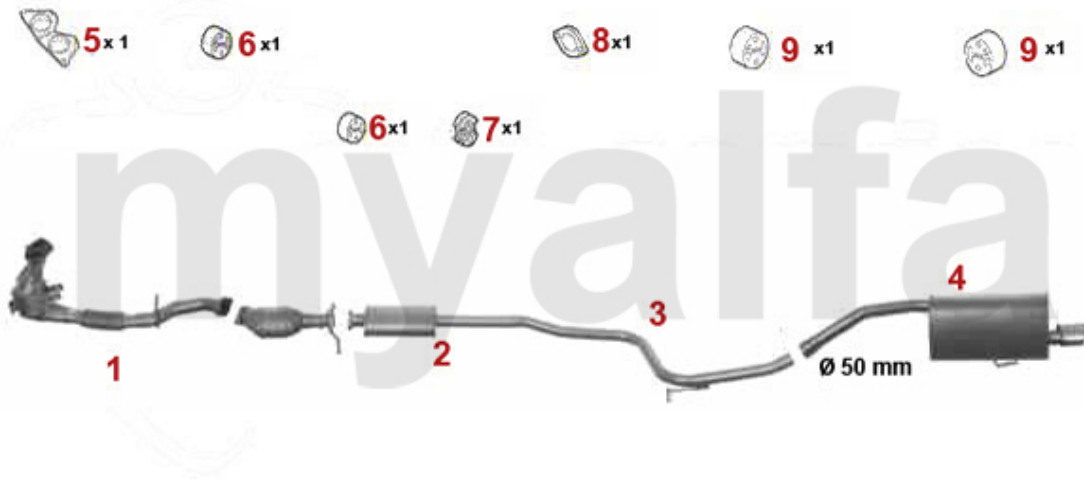

Abgasanlage/Exhaust System Nuovo GT 1.8 TS

GT 1.8 TS 16V, 103KW

2003>

1	32190641	OE. 55190641 EXHAUST PIPE CATALIZED Nuovo GT 1.8 TS	On request
2	3213566	OE. 73503566 KATALYSATOR Nuovo GT 1.8 TS	SEK6,579.53
3	34116406	Mitteltopf 156 1.6-2.0 16V TS Bj. 00> CF3, Nuovo GT 1.8 TS	SEK2,331.97
4	35186617	OE. 55186617 REAR SILENCER Nuovo GT 1.8 TS	SEK5,934.75
5	38023142	OE. 43823142 SEALING GASKET f. EXHAUST PIPE Nuovo GT 1.8	SEK279.86
6	38042184	OE. 46742184 ELASTIC PAD	SEK92.13
7	38091143	OE. 60811640 / 60816516 EXHAUST RUBBER	SEK42.60
8	38094484	OE. 73503584 GASKET	SEK145.69
9	38091066	OE. 60655991 / 60814913 / 60695841 EXHAUST RUBBER	SEK45.51