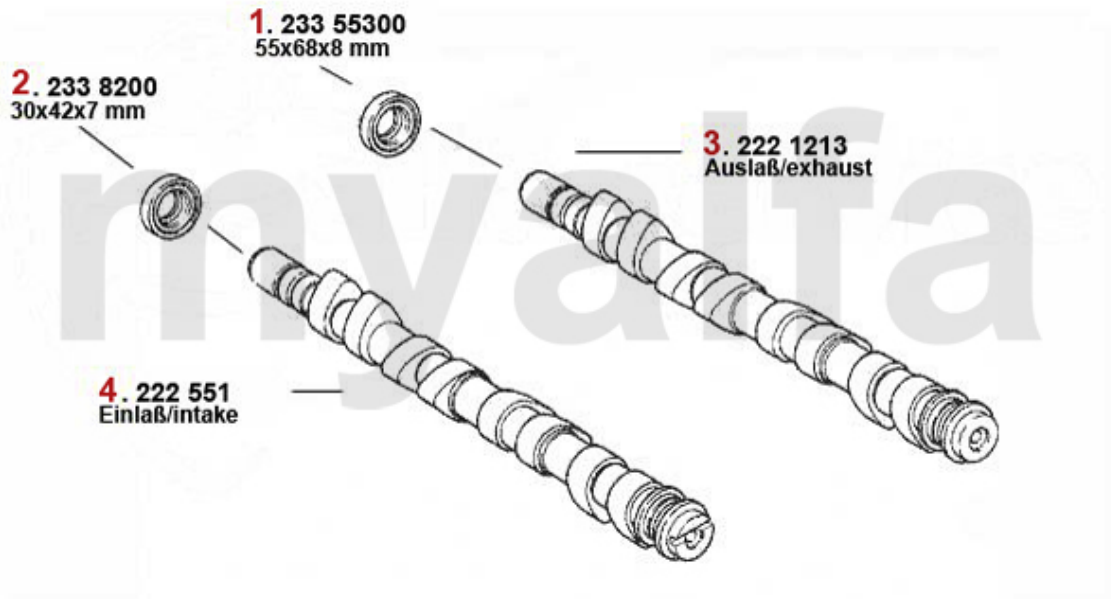

Nockenwelle/Camshaft Nuovo GT 1.8 TS 16V

1	23355300	SHAFT SEAL CAMSHAFT 145/6,15 5,156 1.6,1.7,1.8,2.0 16V TS	SEK208.68
2	2338200	OE. 71753052 SEALING GASKET	SEK204.10
3	2221213	OE. 60601213 CAMSHAFT	On request
4	222551	OE. 60600551 CAMSHAFT	SEK5,001.94