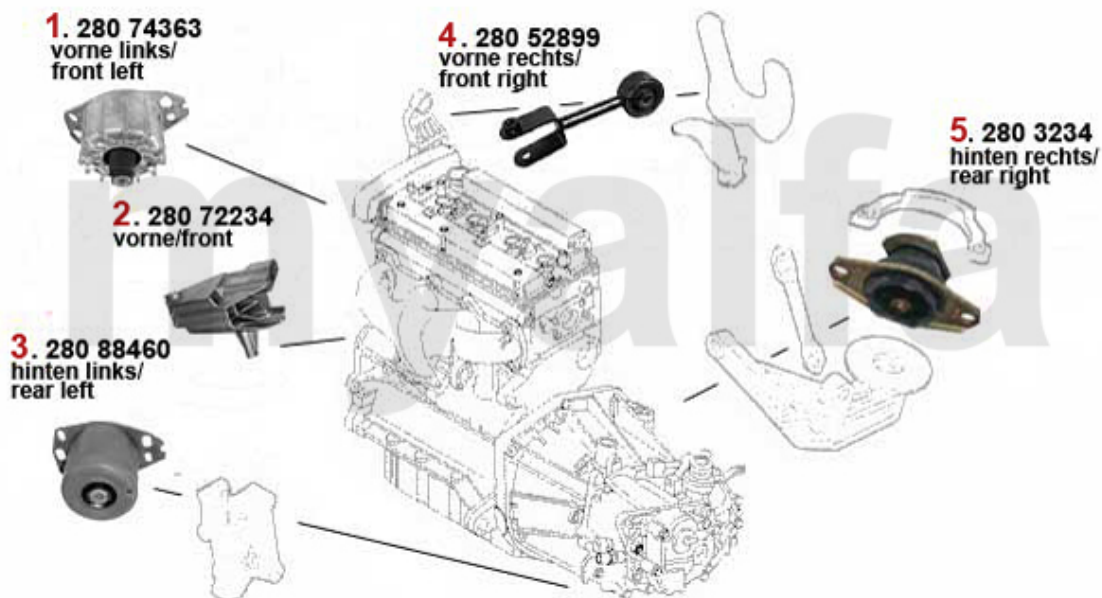

Motorlager/Enginemount Nuovo GT 2.0 JTS

1	28074363	OE. 60674363 ENGINE MOUNT FL 147,156/SW, Nuovo GT 2.0	On request
2	28072234	OE. 60672234 ENGINEMOUNT FR. 156 2002>, gtv/spider (916) 1998>, Nuovo GT TS 16V	SEK839.44
3	28088460	OE. 7782435 ENGINEMOUNT	SEK2,320.32
4	28052899	OE. 60652899 ENGINE MOUNT 145/6 2.0 TS, 147 all,156, gtv/spider (916) 1998>, Nuovo	SEK460.51
4	28064349	OE. 60664349 ENGINEROD 147, 156/SW,Nouvo GT 2.0 TS/JTS	On request
5	2803234	OE. 7652240/60808861 ENGINE MOUNT	SEK926.99