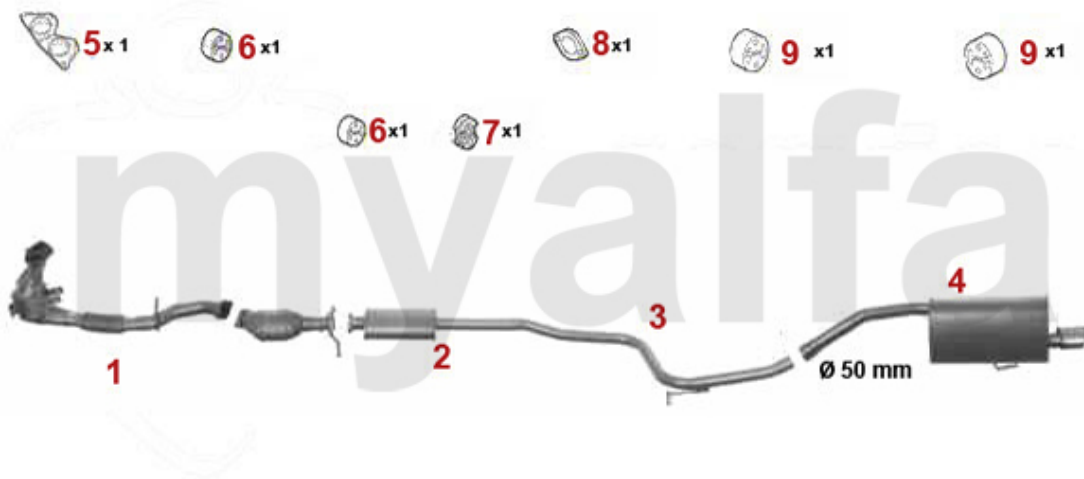

Abgasanlage/Exhaust System Nuovo GT 1.8 TS

GT 1.8 TS 16V, 103KW

2003>

1	32190641	OE. 55190641 EXHAUST PIPE CATALIZED Nuovo GT 1.8 TS	On request
2	3213566	OE. 73503566 KATALYSATOR Nuovo GT 1.8 TS	SEK6,579.53
3	34116406	Mitteltopf 156 1.6-2.0 16V TS Bj. 00> CF3, Nuovo GT 1.8 TS	SEK2,331.97
4	35186617	OE. 55186617 REAR SILENCER Nuovo GT 1.8 TS	SEK5,934.75
5	38023142	OE. 43823142 SEALING GASKET f. EXHAUST PIPE Nuovo GT 1.8	SEK279.86
6	38042184	OE. 46742184 ELASTIC PAD	SEK92.13
7	38091143	OE. 60811640 / 60816516 EXHAUST RUBBER	SEK42.60
8	38094484	OE. 73503584 GASKET	SEK145.69
9	38091066	OE. 60655991 / 60814913 / 60695841 EXHAUST RUBBER	SEK45.51