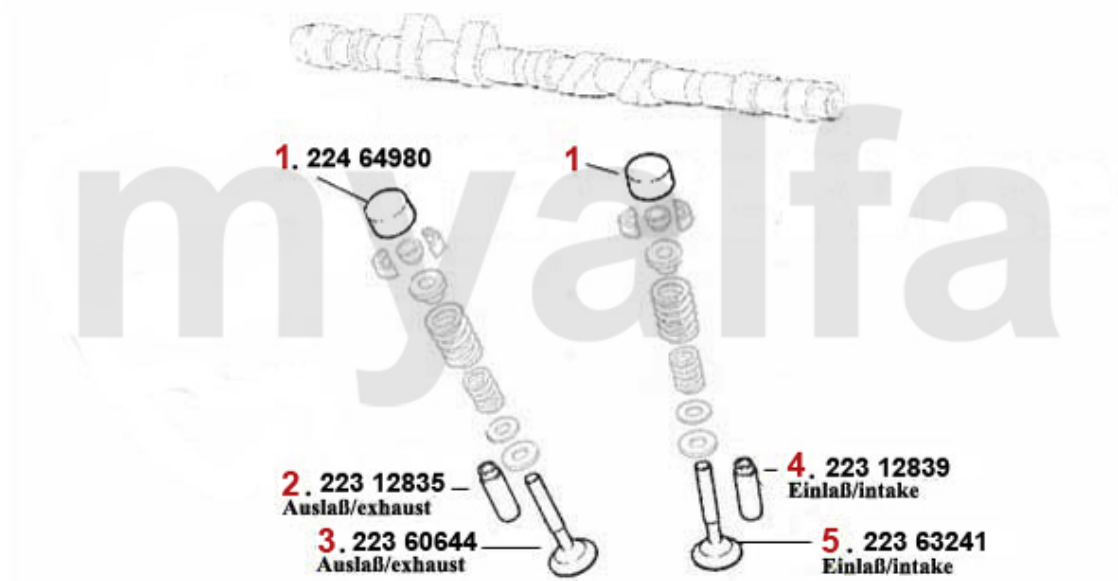

Ventiltrieb/Valve Train Nuovo GT 3.2 V6 24V/GTA

1	22464980	OE. 6066480 VALVE TAPPET	SEK437.20
2	22312835	OE. 60612835 VALVE GUIDE	SEK378.93
3	22360644	Exhaust Valve 3.0/3.2 24V	SEK348.68
4	22312839	OE. 60605120 VALVE GUIDE	SEK378.93
5	22363241	OE.60560643 INTAKE VALVE 3.0 V6 24V/3.2 GTA,147,156,164, 166, SPIDER/GTV (916),NUOVO GT	SEK338.13