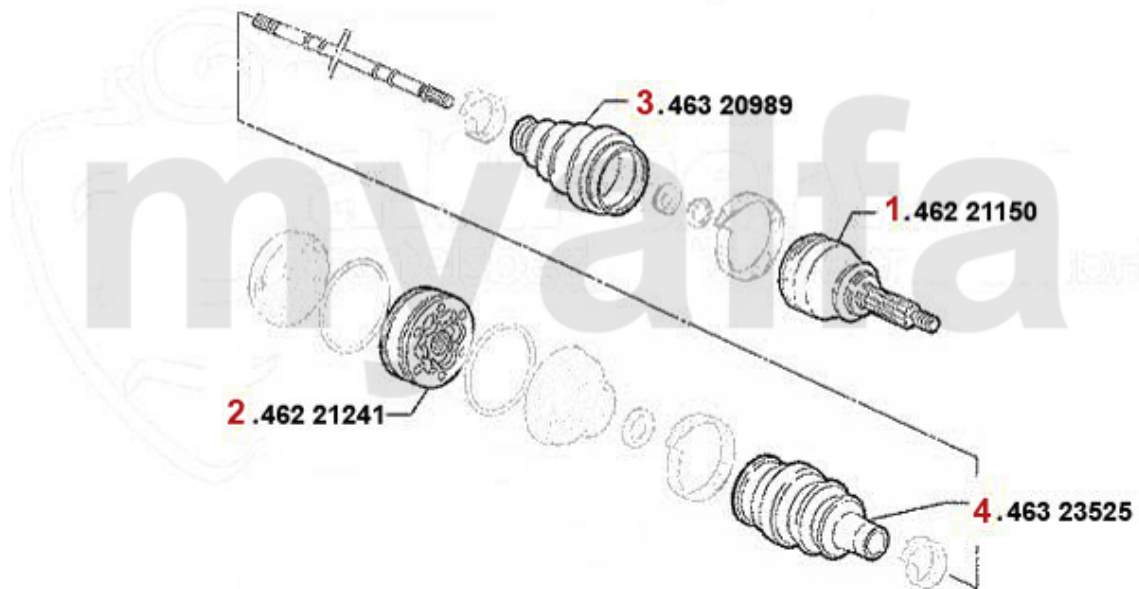

Antriebswelle/Driveshaft Nuovo GT 2.0 JTS

1	46221150	OE. 60815370 OUTER JOINT SET	SEK1,737.29
2	46221241	INNER JOINT SET GTV/SPIDER (916), 155, 145/6 TS 16V, 156 TS 16V, 166 2.0 TS, 147 1.6/2.0 TS	SEK1,340.88
3	46320989	OE. 46429633 DRIVE SHAFT BOOT SET	SEK243.65
4	46323525	OE. 9945301 BOOT	SEK320.65