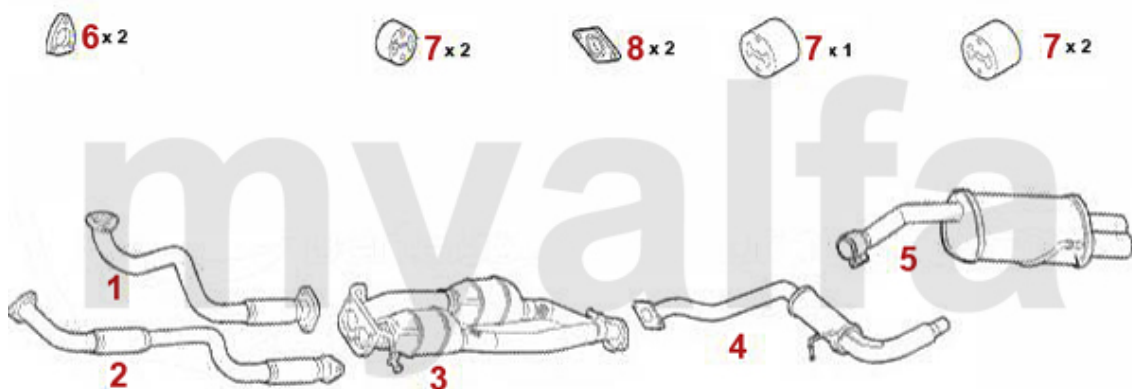

Abgasanlage/Exhaust System Nuovo GT 3.2 GTA

GT 3.2 V6 24V/GTA 176 KW

2003>

1	33169658	OE. 60669658 EXHAUST PIPE FR 147 GTA	On request
2	33169659	OE. 60669659 EXHAUST PIPE FL 147 GTA	SEK7,089.02
3	32178321	OE. 60678321 SILENCER	On request
4	34176396	OE. 60676396 MIDDLE SILENCER 156/SW GTA	SEK4,652.15
5	35184896	OE. 55184896 REAR SILENCER Nuovo GT 3.2 V6 24V/GTA	SEK6,704.26
6	38069665	OE. 60669665 SEALING GASKET f. EXHAUST PIPE 147,156,166,	SEK220.34
7	38091143	OE. 60811640 / 60816516 EXHAUST RUBBER	SEK42.60
8	38094484	OE. 73503584 GASKET	SEK145.69