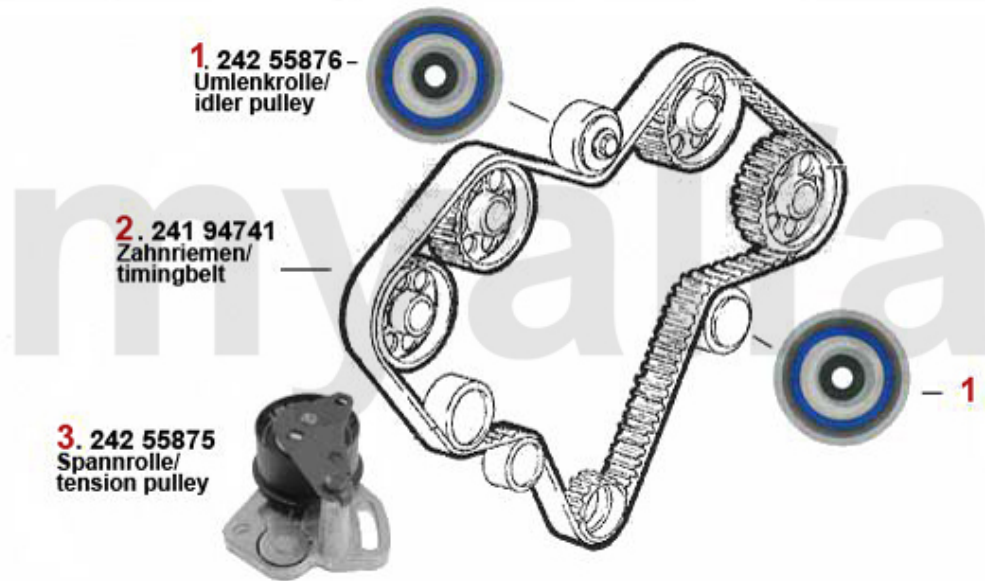

Zahnriemen/Timingbelt Nuovo GT 3.2 V6 24V/GTA

- 1 24255876 OE. 60603056 IDLE PULLEY
- 2 24194741 OE. 60674528 TIMING BELT
- 3 24255875 OE. 55196536 BELTSTRETCHER

SEK1,154.26
SEK1,387.50
SEK1,737.29