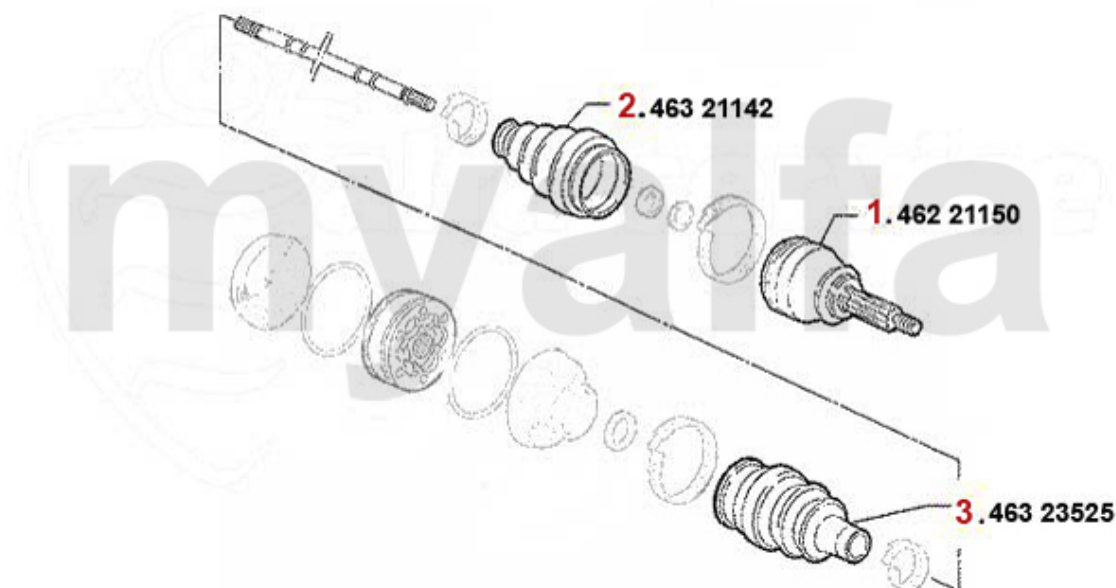

Antriebswelle/Driveshaft Nuovo GT 3.2 GTA

1	46221150	OE. 60815370 OUTER JOINT SET	SEK1,737.29
2	46321142	OE. 46307733 BOOT SET 147,156,gtv/spider (916),Nuovo GT 3.2 V6 24V/GTA	SEK383.64
3	46323525	OE. 9945301 BOOT	SEK320.65