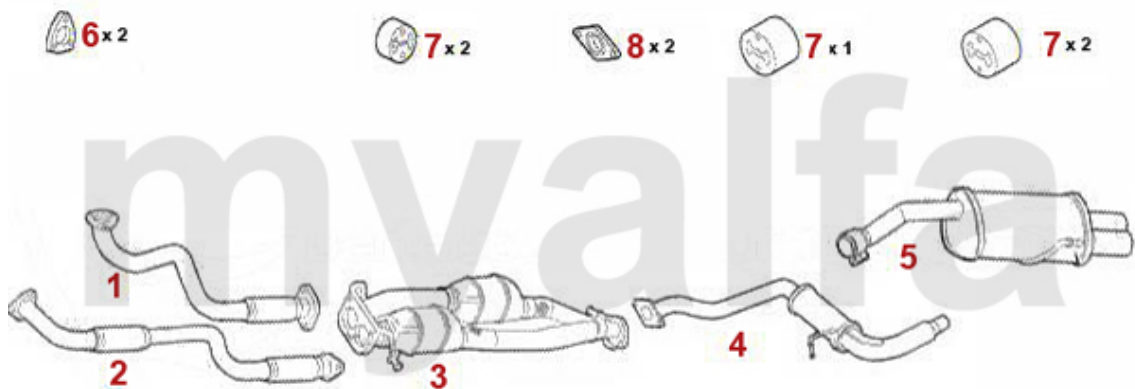

Abgasanlage/Exhaust System Nuovo GT 3.2 GTA

GT 3.2 V6 24V/GTA 176 KW

2003>

1	33169658	OE. 60669658 EXHAUST PIPE FR 147 GTA	On request
2	33169659	OE. 60669659 EXHAUST PIPE FL 147 GTA	SEK7,089.02
3	32178321	OE. 60678321 SILENCER	On request
4	34176396	OE. 60676396 MIDDLE SILENCER 156/SW GTA	SEK4,652.15
5	35184896	OE. 55184896 REAR SILENCER Nuovo GT 3.2 V6 24V/GTA	SEK6,704.26
6	38069665	OE. 60669665 SEALING GASKET f. EXHAUST PIPE 147,156,166,	SEK220.34
7	38091143	OE. 60811640 / 60816516 EXHAUST RUBBER	SEK42.60
8	38094484	OE. 73503584 GASKET	SEK145.69