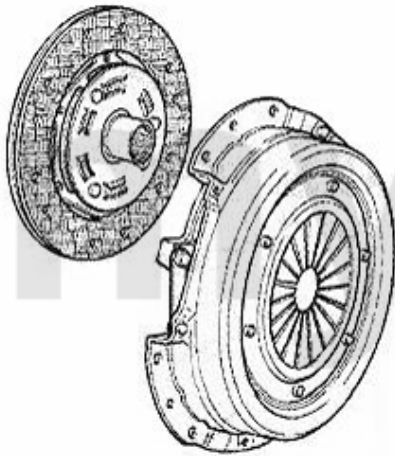

Kupplungs-Kit/Clutch Nuovo GT 1.8 TS

---

1. 431 853201
Ø 215 mm

1 43153201 CLUTCH KIT 147,156 1.6/1.8 16V TS FROM 09.97 ON, NUOVO GT 1,8 TS

SEK2,471.83