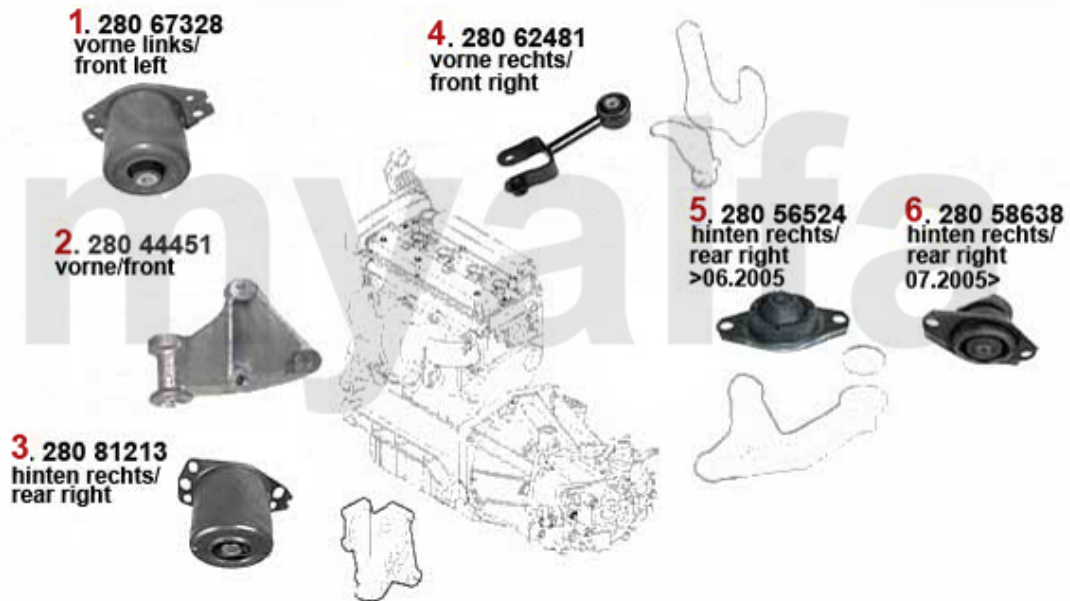

Motorlager/Enginemount Nuovo 1.9 JTD 16V

1	28067328	OE. 46467328 ENGINE MOUNT FL 145/6,147, 156,Nuovo GT JTD	SEK1,304.67
2	28044451	OE. 46744451 ENGINE MOUNT 147,156,Nuovo GT 1.9 JTD 8/16V	SEK1,270.95
3	28081213	OE. 46781213 ENGINE MOUNT RL 145/6,147, 156,Nuovo GT JTD	SEK777.69
4	28062481	OE. 60662481 ENGINE MOUNT 145/6,147,156, Nuovo GT 1.9	SEK2,273.70
5	28056524	OE. 60656524 ENGINEMOUNT 145/6 1999>, 147,156,Nuovo GT	SEK658.79
6	28058638	OE. 46758638 ENGINEMOUNT rear 147/Nuovo GT 1.9 JTD 16V	On request