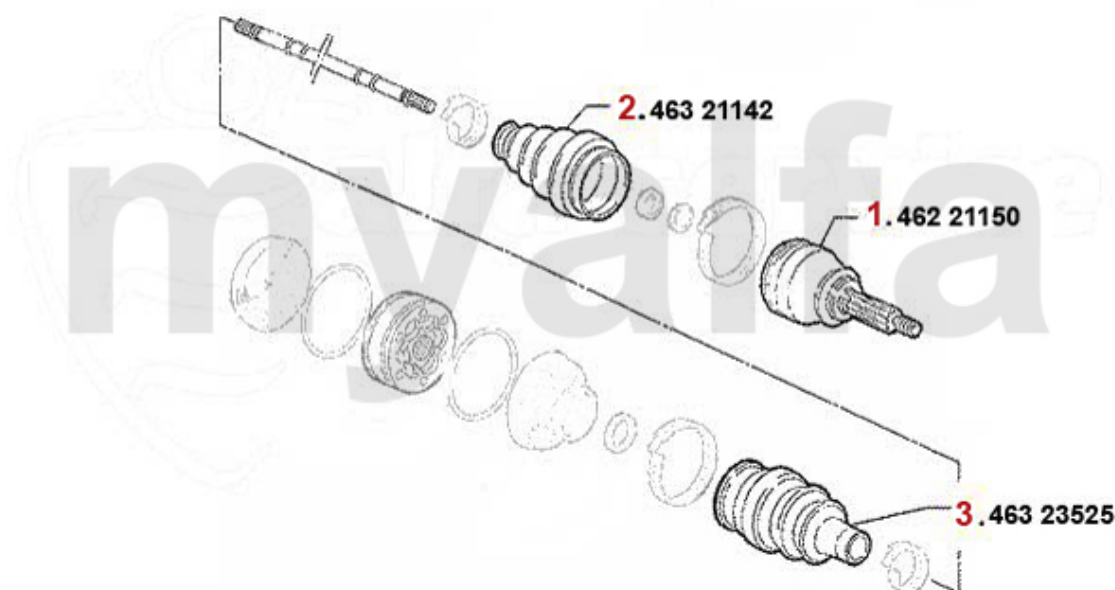

Antriebswelle/Driveshaft Nuovo GT 3.2 GTA

1	46221150	OE. 60815370 OUTER JOINT SET	SEK1,737.29
2	46321142	OE. 46307733 BOOT SET 147,156,gtv/spider (916),Nuovo GT 3.2 V6 24V/GTA	SEK383.64
3	46323525	OE. 9945301 BOOT	SEK320.65