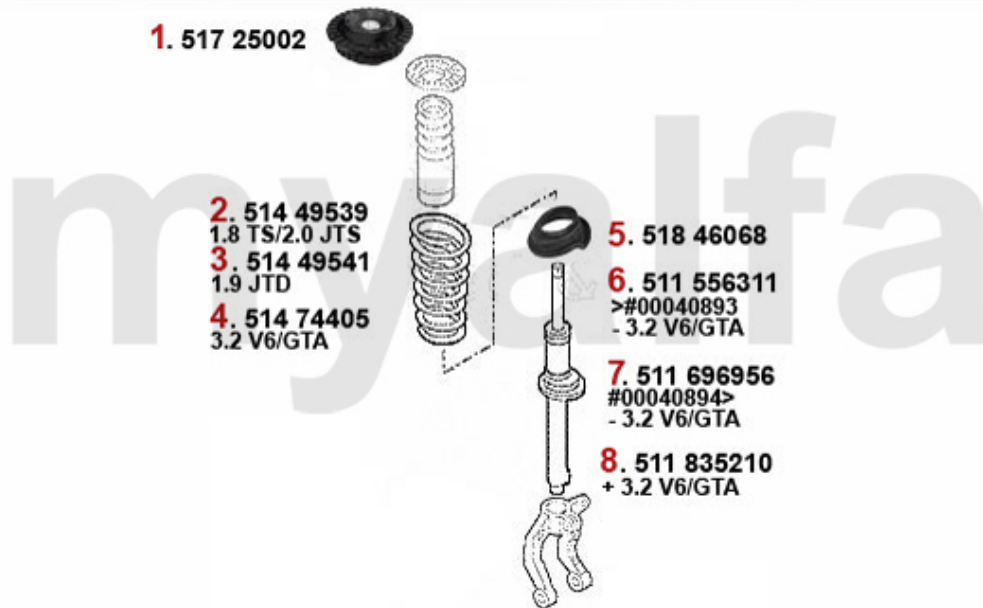

Federbeine/Struts Nuovo GT vorne/front

1. 517 25002

2. 514 49539
1.8 TS/2.0 JTS
3. 514 49541
1.9 JTD
4. 514 74405
3.2 V6/GTA

5. 518 46068

6. 511 556311
>#00040893
- 3.2 V6/GTA

7. 511 696956
#00040894>
- 3.2 V6/GTA

8. 511 835210
+ 3.2 V6/GTA

1	51725002	OE. 60625002 UPPER STRUT BEARING	SEK274.03
2	51449539	OE. 46804012 SPRING	SEK909.51
3	51449541	FRONT SUSPENSION SPRING 147 2.0 16V TS NUOVO GT 1.9 JTD	SEK804.47
4	51474405	OE. 60674405 SPRING FA 147 GTA	SEK1,743.12
5	51846068	OE.46746068 RING f. STRUT 147 FA (RUBBER)	On request
6	51156311	Stossdämpfer vorne 156 oben Stift/unteren Schelle, 1-Rohr Gas für Standardfahrwerk, Nuovo GT	SEK1,282.61
7	51296956	OE. 60696956 SHOCK ABSORBER front Nuovo GT # 00040894>	On request
8	51135210	OE. 46835210 SHOCK ABSORBER	SEK1,737.29