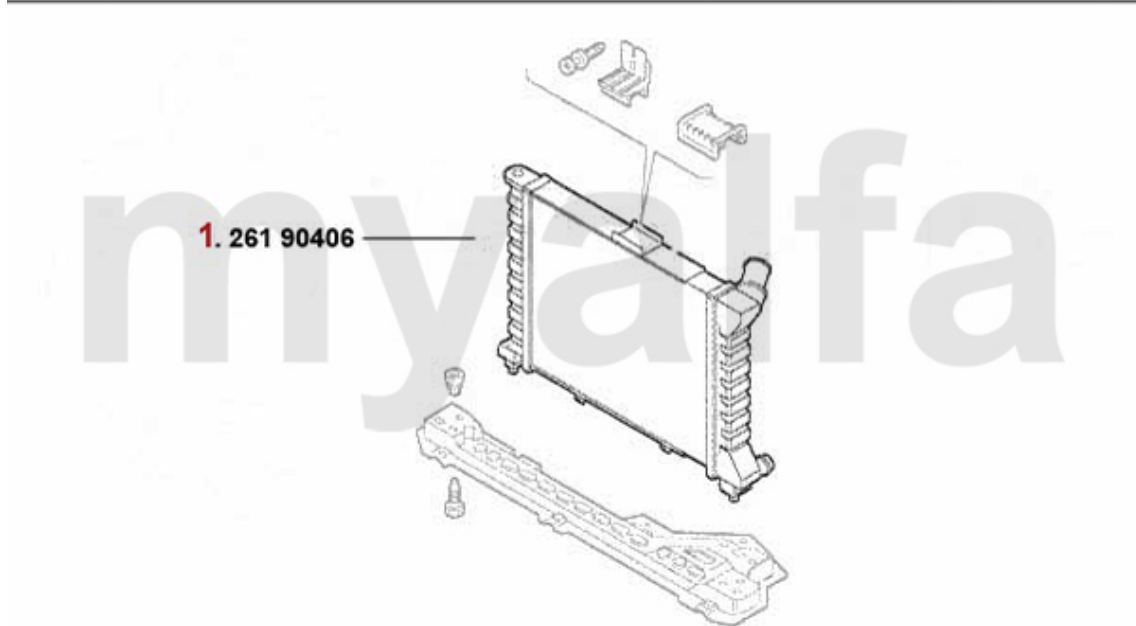

Kühler/Radiator Nuovo GT 3.2/GTA

1 26190406 OE. 60690406 RADIATOR 147 3.2 V6 24V/GTA

SEK4,430.70