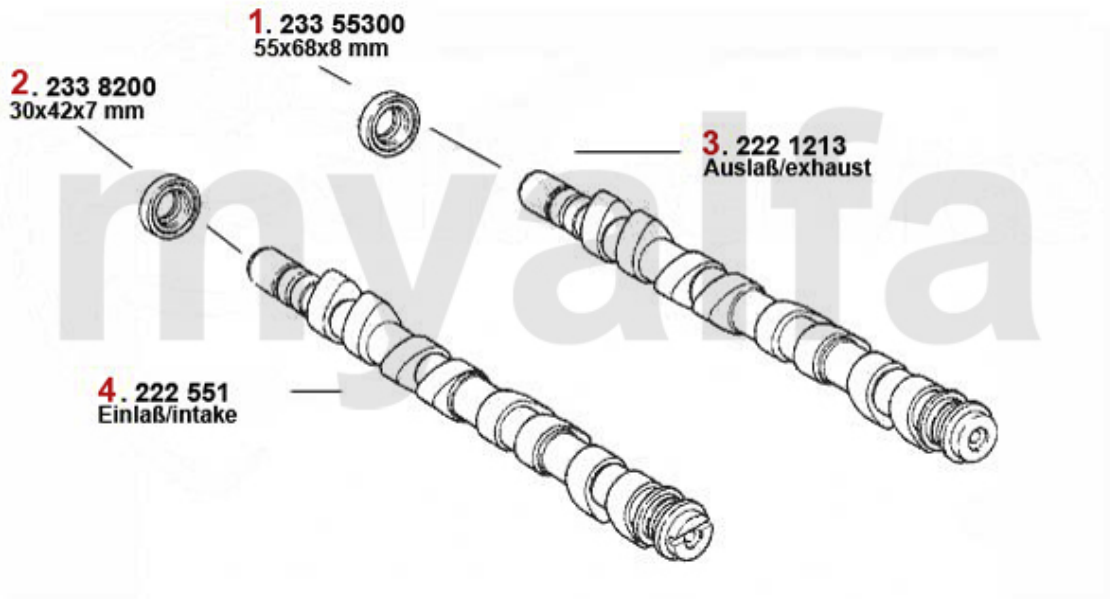

Nockenwelle/Camshaft Nuovo GT 1.8 TS 16V

1	23355300	SHAFT SEAL CAMSHAFT 145/6,15 5,156 1.6,1.7,1.8,2.0 16V TS	SEK208.68
2	2338200	OE. 71753052 SEALING GASKET	SEK204.10
3	2221213	OE. 60601213 CAMSHAFT	SEK5,001.94
4	222551	OE. 60600551 CAMSHAFT	SEK5,001.94