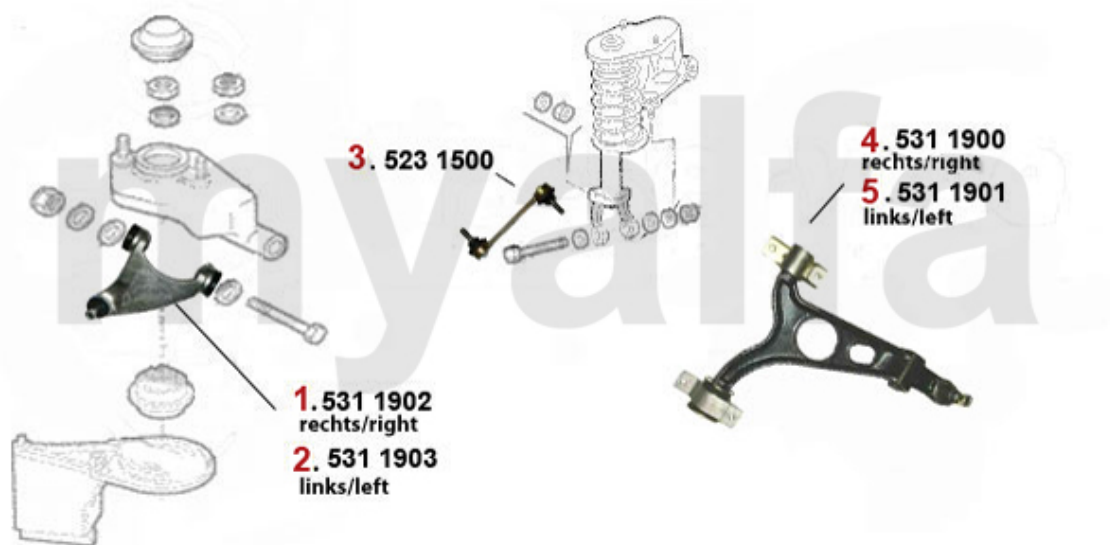

Aufhängung/Attachment Nuovo GT vorne/front

1	5311902	OE. 51776326 UPPER RIGHT SWINGING ARM 147, 156, Nuovo	SEK878.01
2	5311903	OE. 51776327 UPPER LEFT SWINGING ARM 147, 156, Nuovo	SEK878.01
3	5231500	OE. 46443389 FRONT STABILIZER 147, 156, Nuovo GT	On request
4	5311900	OE. 60686892 LOWER CONTROL ARM RIGHT SIDE	SEK1,457.43
5	5311901	LOWER CONTROL ARM LEFT SIDE STEEL FORGED	SEK1,457.43