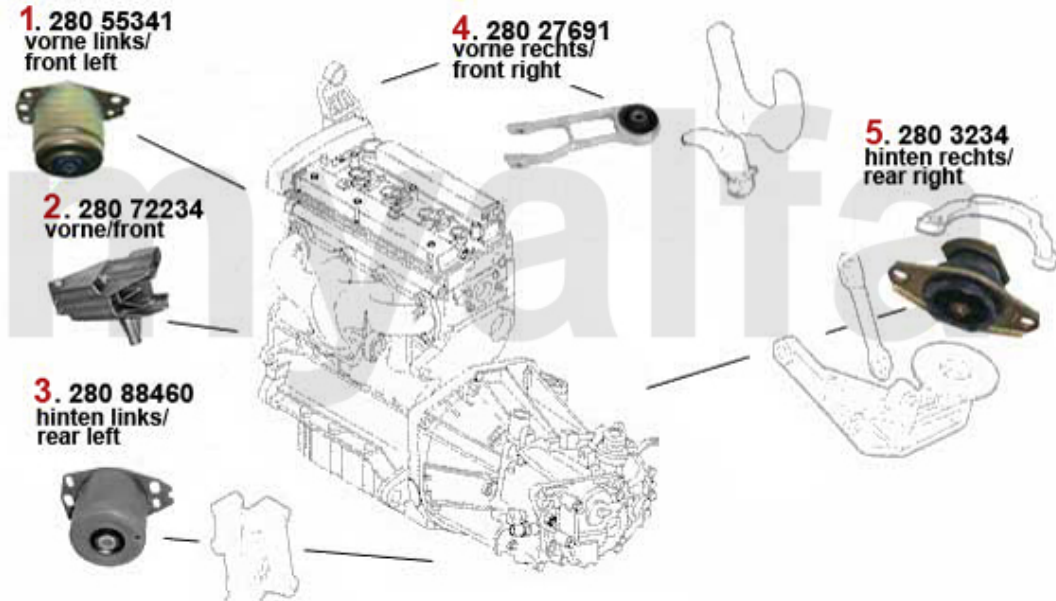

Motorlager/Enginemount Nuovo GT 1.8 TS

1	28055341	OE. 60655341 ENGINE MOUNT FL 156, gtv/spider (916) 1.8 TS	On request
2	28072234	OE. 60672234 ENGINEMOUNT FR. 156 2002>, gtv/spider (916) 1998>, Nuovo GT TS 16V	SEK839.44
3	28088460	OE. 7782435 ENGINEMOUNT	SEK2,320.32
4	28027691	OE. 60627691 ENGINEMOUNT RR 145/6,155, 156,gtv/spider (916),Nuovo GT TS 16V	SEK418.61
5	2803234	OE. 7652240/60808861 ENGINE MOUNT	SEK926.99