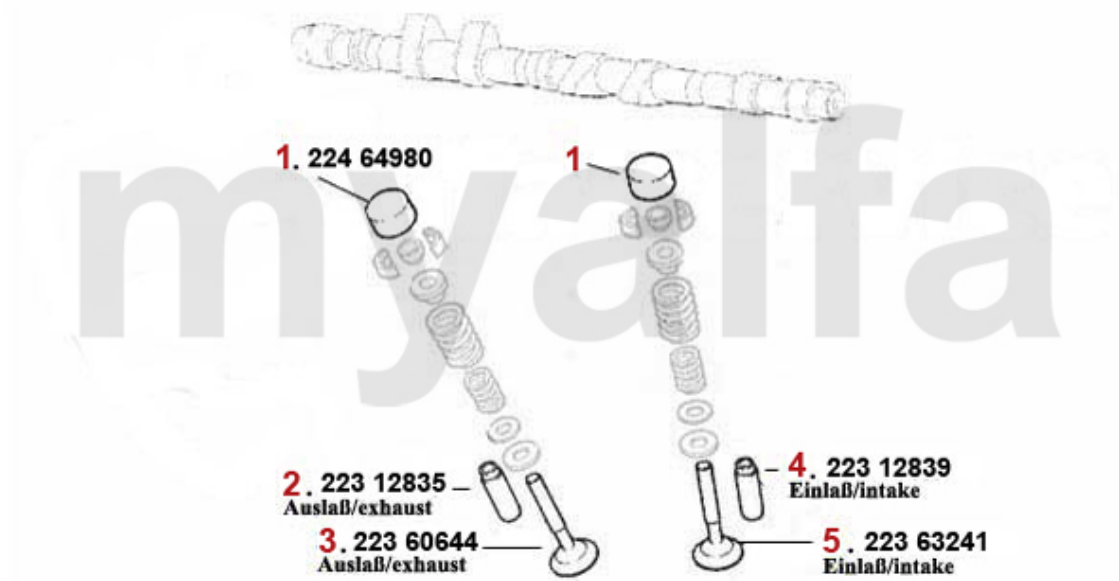

Ventiltrieb/Valve Train Nuovo GT 3.2 V6 24V/GTA

1	22464980	OE. 6066480 VALVE TAPPET	SEK406.95
2	22312835	OE. 60612835 VALVE GUIDE	SEK378.93
3	22360644	Exhaust Valve 3.0/3.2 24V	SEK348.68
4	22312839	OE. 60605120 VALVE GUIDE	SEK378.93
5	22363241	OE.60560643 INTAKE VALVE 3.0 V6 24V/3.2 GTA,147,156,164, 166, SPIDER/GTV (916),NUOVO GT	SEK338.13