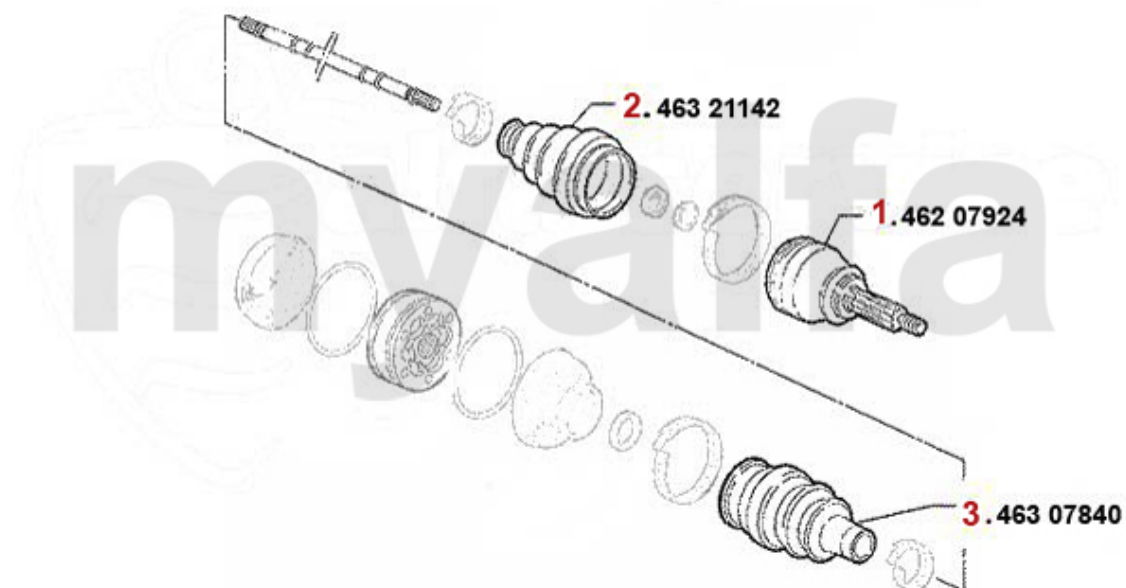

Antriebswelle/Driveshaft Nuovo GT 1.9 JTD

1	4627924	OE. 46307924 CONST.VELLOCITY JOI 156 1.9 JTD 8V (85KW)	SEK1,836.36
2	46321142	OE. 46307733 BOOT SET 147,156,gtv/spider (916),Nuovo GT 3.2 V6 24V/GTA	SEK383.64
3	46307840	OE. 46307840 BOOT SET 147 1.9 JTD # 3145308>	SEK298.45