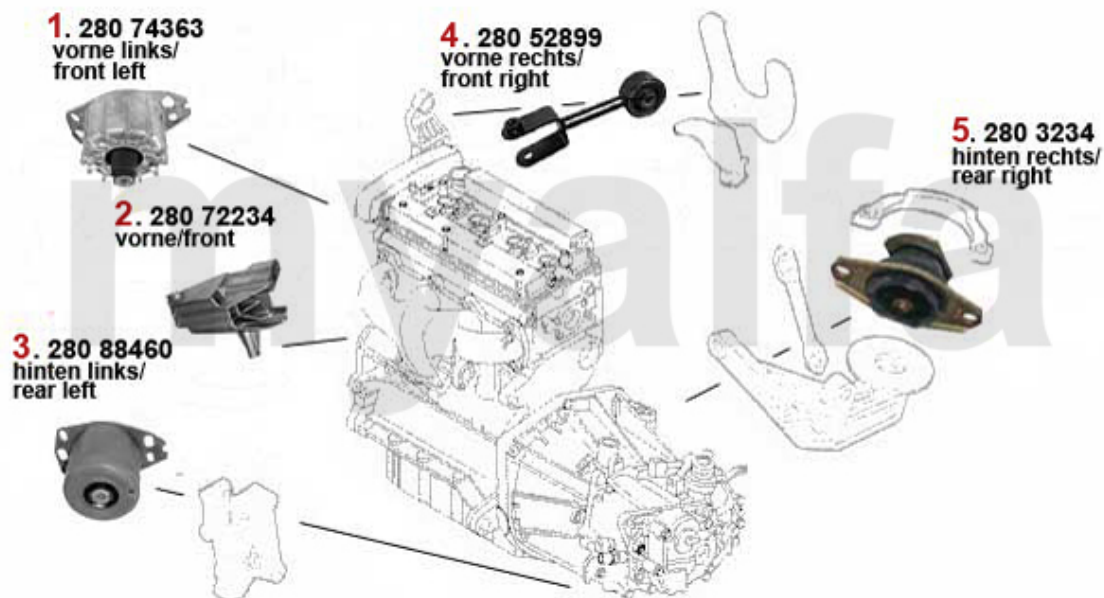

Motorlager/Enginemount Nuovo GT 2.0 JTS

1	28074363	OE. 60674363 ENGINE MOUNT FL 147,156/SW, Nuovo GT 2.0	On request
2	28072234	OE. 60672234 ENGINEMOUNT FR. 156 2002>, gtv/spider (916) 1998>, Nuovo GT TS 16V	SEK839.44
3	28088460	OE. 7782435 ENGINEMOUNT	SEK2,320.32
4	28052899	OE. 60652899 ENGINE MOUNT 145/6 2.0 TS, 147 all,156, gtv/spider (916) 1998>, Nuovo	SEK460.51
4	28064349	OE. 60664349 ENGINEROD 147, 156/SW,Nouvo GT 2.0 TS/JTS	On request
5	2803234	OE. 7652240/60808861 ENGINE MOUNT	SEK926.99