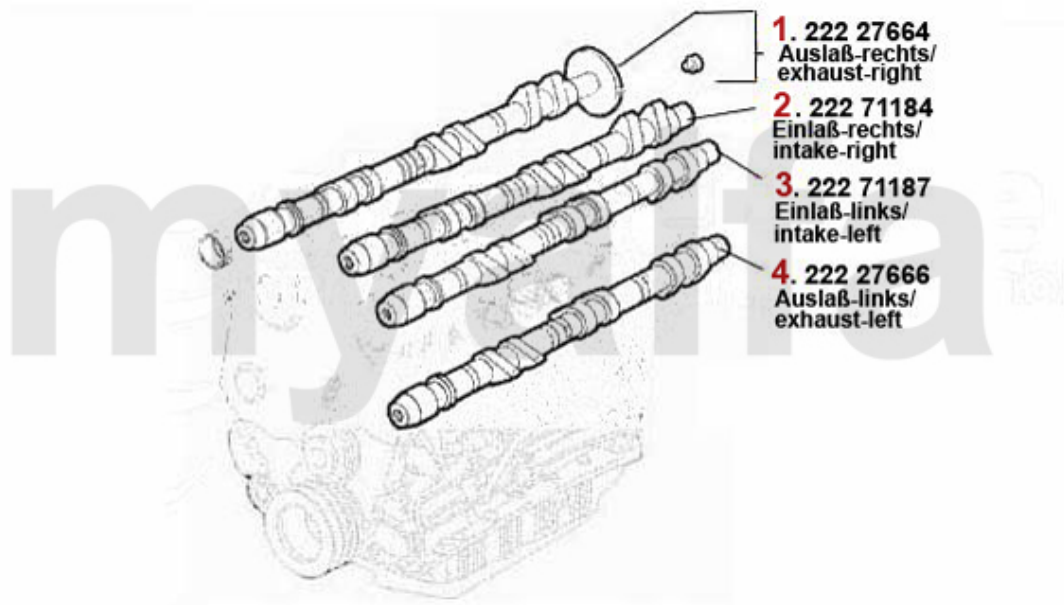

Nockenwelle/Camshaft Nuovo GT 3.2 V6 24V/GTA

1	22227664	OE. 60627664 CANSHAFT	SEK7,170.74
2	22271184	OE. 60671184 Camshaft R Intake 3.2 V6 24V	On request
3	22271187	OE. 60671187 Camshaft R Intake 3.2 V6 24V	SEK10,831.80
4	22227666	OE. 60627666 CANSHAFT	On request