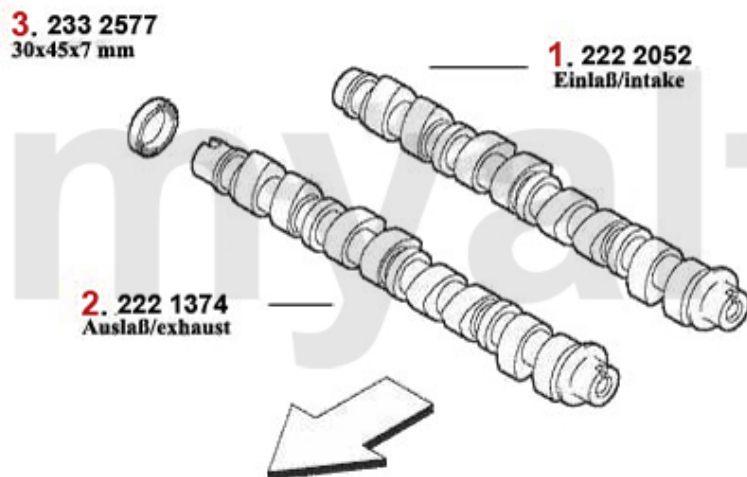

Nockenwelle/Camshaft Nuovo GT 1.9 JTD

1	2222052	Nockenwelle Einlass 147,156 Nuovo GT 1.9 JTD 16V	SEK2,428.68
2	2221374	CAMSHAFT OUTLET 147,156 NUOVO GT 1.9 JTD 16V	SEK4,652.15
3	2332577	Simmerring Nockenwelle 147, 156,166,Nuovo GT 1.9/2.4 JTD 16V/20V	SEK77.01