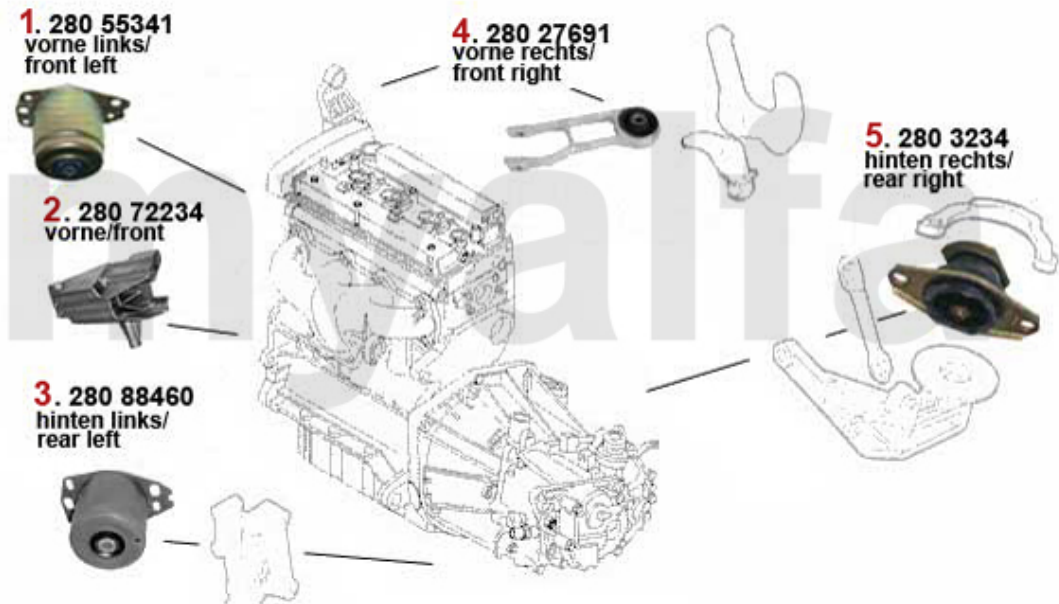

Motorlager/Enginemount Nuovo GT 1.8 TS

1	28055341	OE. 60655341 ENGINE MOUNT FL 156, gtv/spider (916) 1.8 TS	On request
2	28072234	OE. 60672234 ENGINEMOUNT FR. 156 2002>, gtv/spider (916) 1998>, Nuovo GT TS 16V	SEK839.44
3	28088460	OE. 7782435 ENGINEMOUNT	SEK2,320.32
4	28027691	OE. 60627691 ENGINEMOUNT RR 145/6,155, 156,gtv/spider (916),Nuovo GT TS 16V	SEK418.61
5	2803234	OE. 7652240/60808861 ENGINE MOUNT	SEK926.99