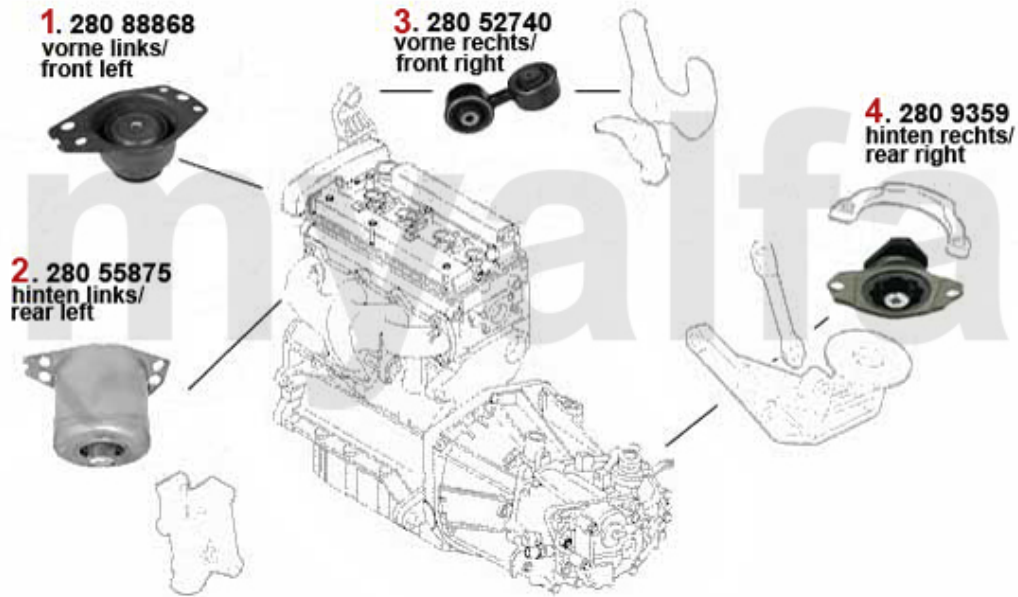

Motorlager/Enginemount Nuovo GT 3.2/GTA

1	28088868	OE. 60655868 ENGINE MOUNT 147,156,Nuovo GT V6 24V/GTA	On request
2	28055875	OE. 60655875 ENGINEMOUNT REAR 147,156, Nuovo GT 3.2 V6	On request
3	28052740	OE. 60652740 ENGINE MOUNT 147,156,Nuovo GT V6 24V/GTA	SEK559.72
4	2809359	OE. 7644686 REAR ENGINE MOUNT	SEK571.37