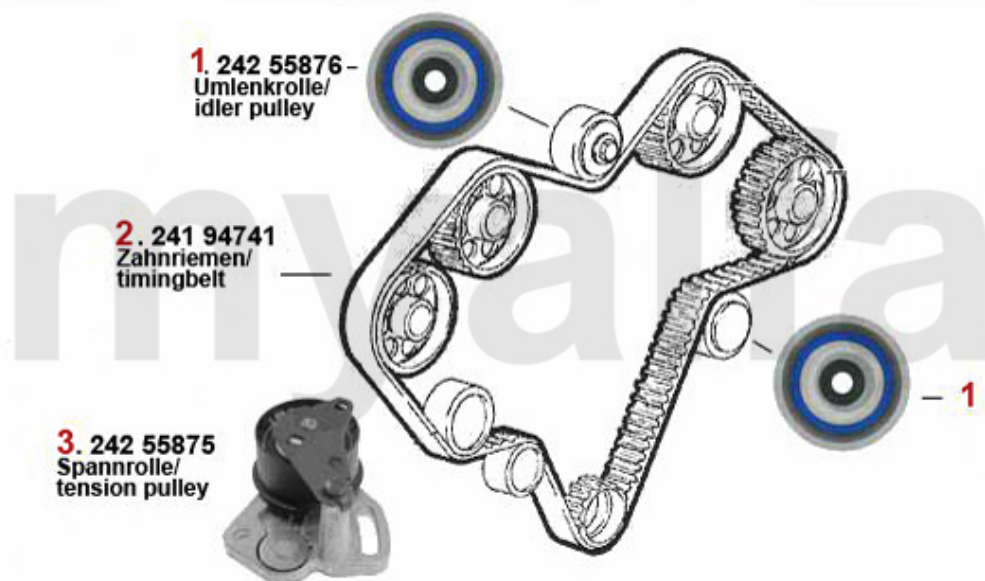

Zahnriemen/Timingbelt Nuovo GT 3.2 V6 24V/GTA

- 1 24255876 OE. 60603056 IDLE PULLEY
- 2 24194741 OE. 60674528 TIMING BELT
- 3 24255875 OE. 55196536 BELTSTRETCHER

SEK1,154.26

SEK1,387.50

SEK1,737.29