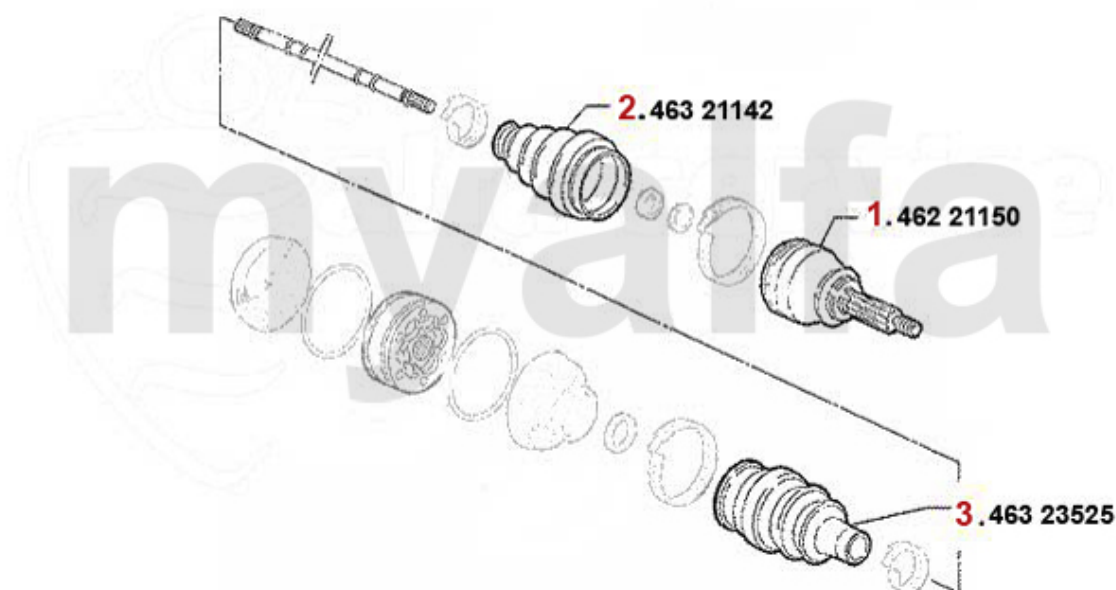

Antriebswelle/Driveshaft Nuovo GT 3.2 GTA

1	46221150	OE. 60815370 OUTER JOINT SET	SEK1,737.29
2	46321142	OE. 46307733 BOOT SET 147,156,gtv/spider (916),Nuovo GT 3.2 V6 24V/GTA	SEK383.64
3	46323525	OE. 9945301 BOOT	SEK320.65