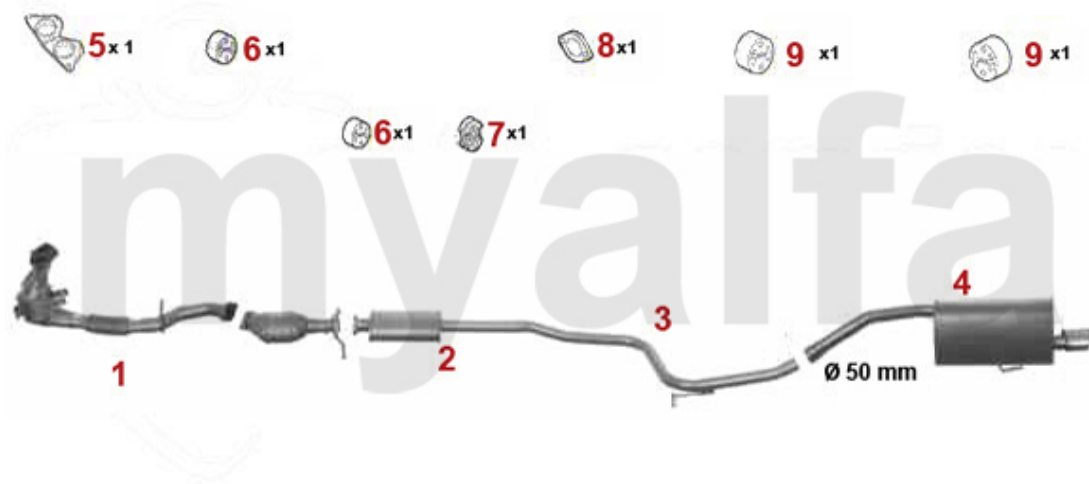

Abgasanlage/Exhaust System Nuovo GT 1.8 TS

GT 1.8 TS 16V, 103KW

2003>

1	32190641	OE. 55190641 EXHAUST PIPE CATALIZED Nuovo GT 1.8 TS	On request
2	3213566	OE. 73503566 KATALYSATOR Nuovo GT 1.8 TS	SEK6,579.53
3	34116406	Mitteltopf 156 1.6-2.0 16V TS Bj. 00> CF3, Nuovo GT 1.8 TS	SEK2,331.97
4	35186617	OE. 55186617 REAR SILENCER Nuovo GT 1.8 TS	SEK5,934.75
5	38023142	OE. 43823142 SEALING GASKET f. EXHAUST PIPE Nuovo GT 1.8	SEK279.86
6	38042184	OE. 46742184 ELASTIC PAD	SEK92.13
7	38091143	OE. 60811640 / 60816516 EXHAUST RUBBER	SEK42.60
8	38094484	OE. 73503584 GASKET	SEK145.69
9	38091066	OE. 60655991 / 60814913 / 60695841 EXHAUST RUBBER	SEK45.51