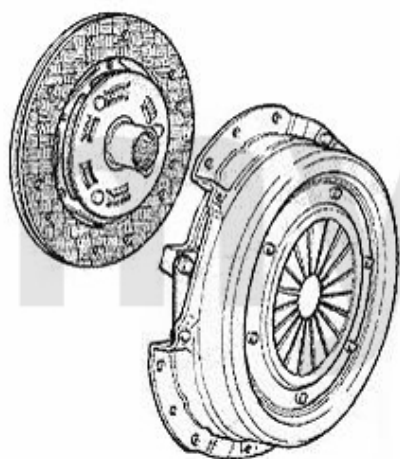

Kupplungs-Kit/Clutch Nuovo GT 1.8 TS

---

1. 431 853201
Ø 215 mm

1 43153201 CLUTCH KIT 147,156 1.6/1.8 16V TS FROM 09.97 ON, NUOVO GT 1,8
TS

SEK2,471.83