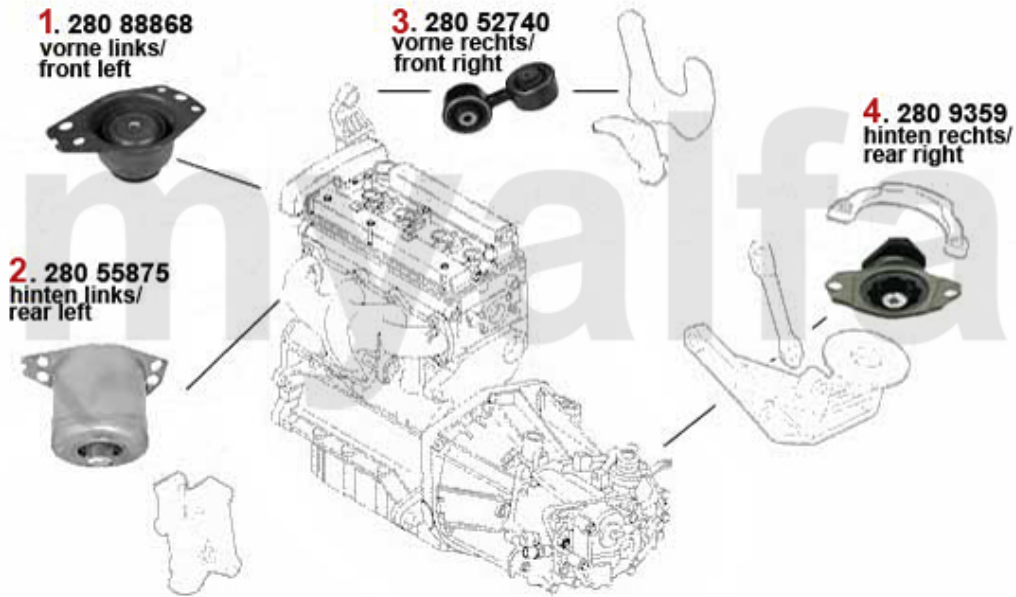

Motorlager/Enginemount Nuovo GT 3.2/GTA

1	28088868	OE. 60655868 ENGINE MOUNT 147,156,Nuovo GT V6 24V/GTA	On request
2	28055875	OE. 60655875 ENGINEMOUNT REAR 147,156, Nuovo GT 3.2 V6	On request
3	28052740	OE. 60652740 ENGINE MOUNT 147,156,Nuovo GT V6 24V/GTA	SEK559.72
4	2809359	OE. 7644686 REAR ENGINE MOUNT	SEK571.37