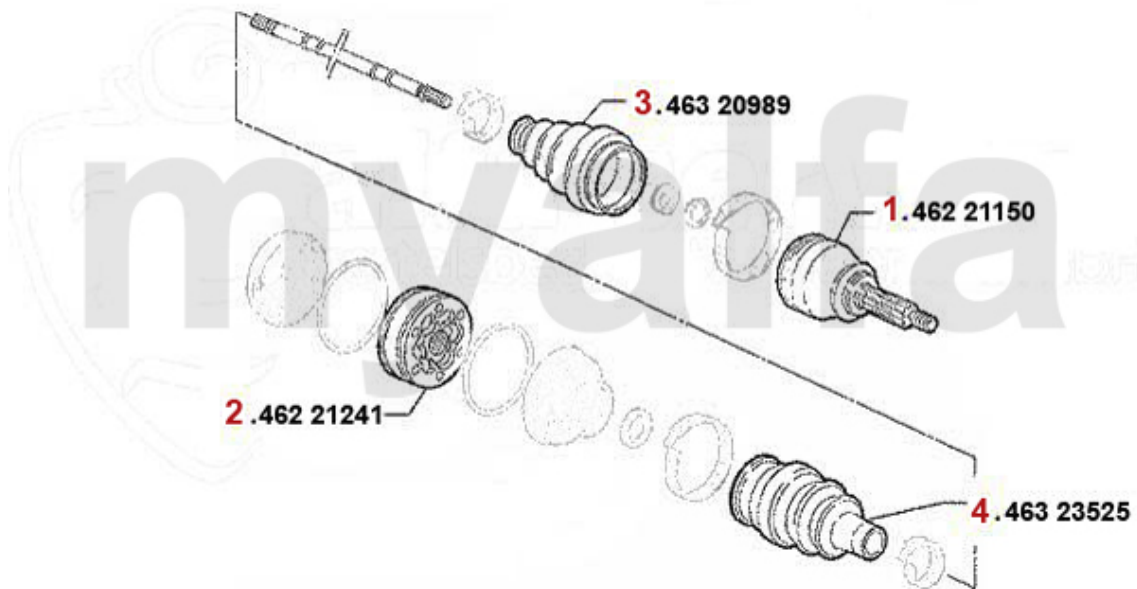

Antriebswelle/Driveshaft Nuovo GT 2.0 JTS

1	46221150	OE. 60815370 OUTER JOINT SET	SEK1,737.29
2	46221241	INNER JOINT SET GTV/SPIDER (916), 155, 145/6 TS 16V, 156 TS 16V, 166 2.0 TS, 147 1.6/2.0 TS	SEK1,340.88
3	46320989	OE. 46429633 DRIVE SHAFT BOOT SET	SEK243.65
4	46323525	OE. 9945301 BOOT	SEK320.65