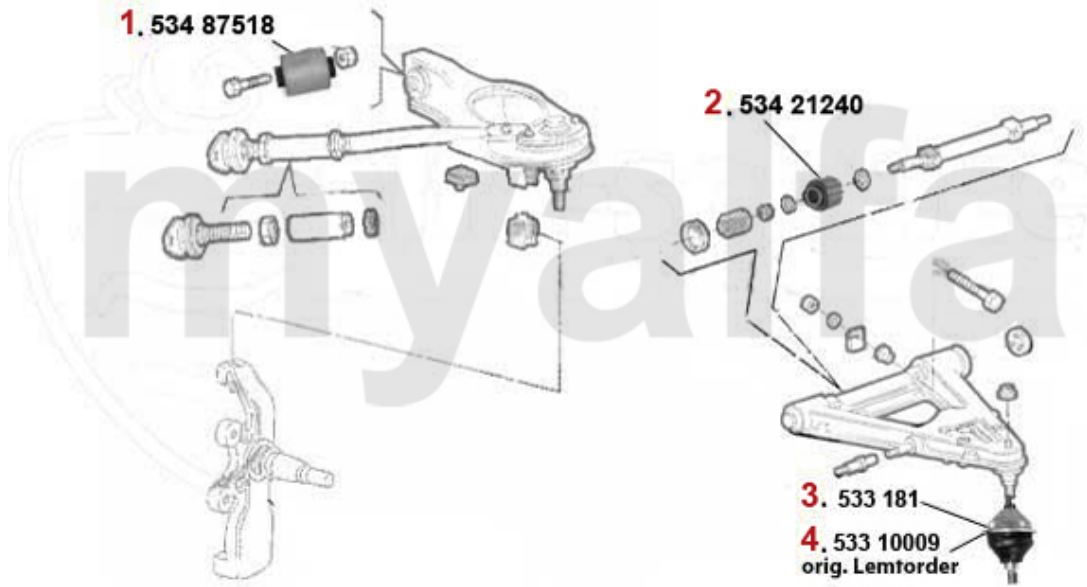

Aufhängung/Attachment RZ/SZ vorne/front

1	53487518	OE. 60521269 FRONT WISHBONE BUSH 75,GTV6 (116) RZ/SZ	SEK138.75
2	53421240	OE. 60521240 LOWER ARM BUSH 116 FA	SEK485.63
3	533181	OE. 60521236 LOWER BALL JOINT 116	SEK500.19
4	53310009	OE. 60521236/7 LOWER BALL JOINT LEMFÖRDER	On request