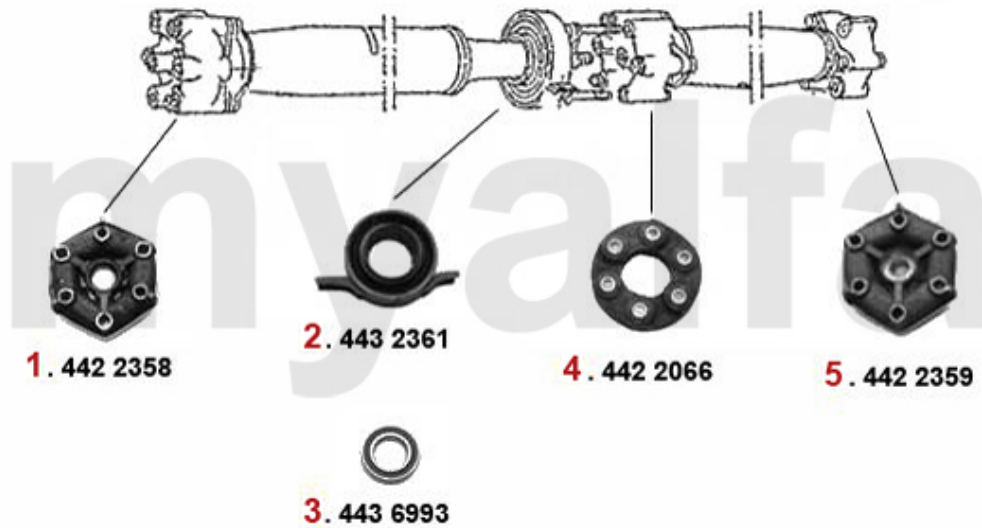

Antriebswelle/Driveshaft RZ/SZ

1	4422358	Front Flex disc GTV6, 75, 90 2500-3000 OE. 60518193	SEK2,320.32
2	4432361	OE. 60522599 DRIVE SHAFT SUPPORT 116 6-Cyl.	SEK757.85
3	4436993	OE. 60506993 BEARING FOR PROPSHAFT SUPPORT 116 6-CYL.	SEK290.27
4	4422066	OE. 60522066 MIDDLE FLEX DISC GTV6, 75 V6	SEK1,386.39
5	4422359	REAR FLEX DISC GTV6, 75, 90 2500-3000 OE. 60522592	SEK2,320.32