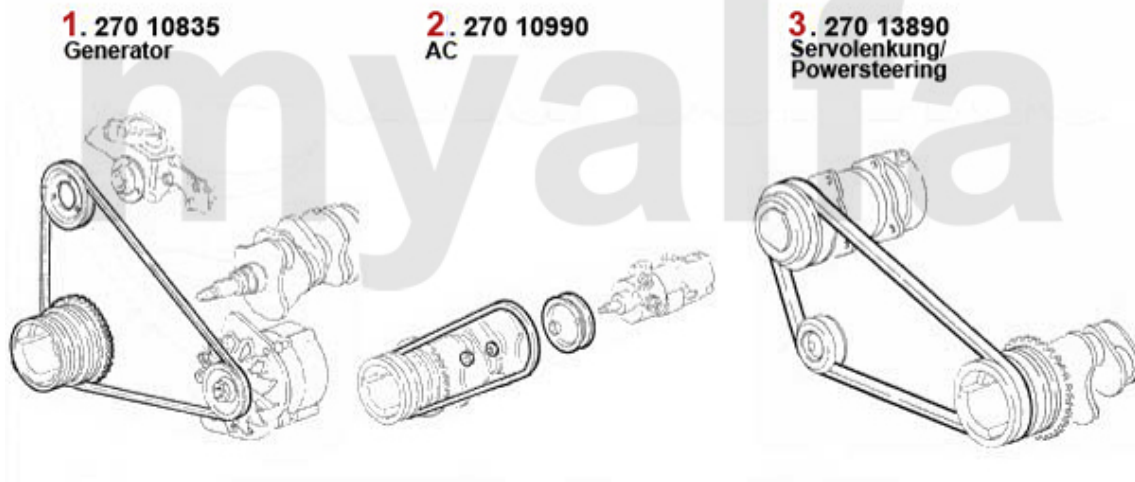

Keilriemen/V-Belt RZ/SZ

---

1. 270 10835
Generator

2. 270 10990
AC

3. 270 13890
Servolenkung/
Powersteering

1 27010835 OE. 60518176 V-BELT 10x835/838

SEK127.10

2 27010990 V-BELT POWER STEERING MONTREAL, 9,5 x 990

SEK170.25

3 27013890 OE. 60534863 V-BELT 13x900 AC

SEK191.20