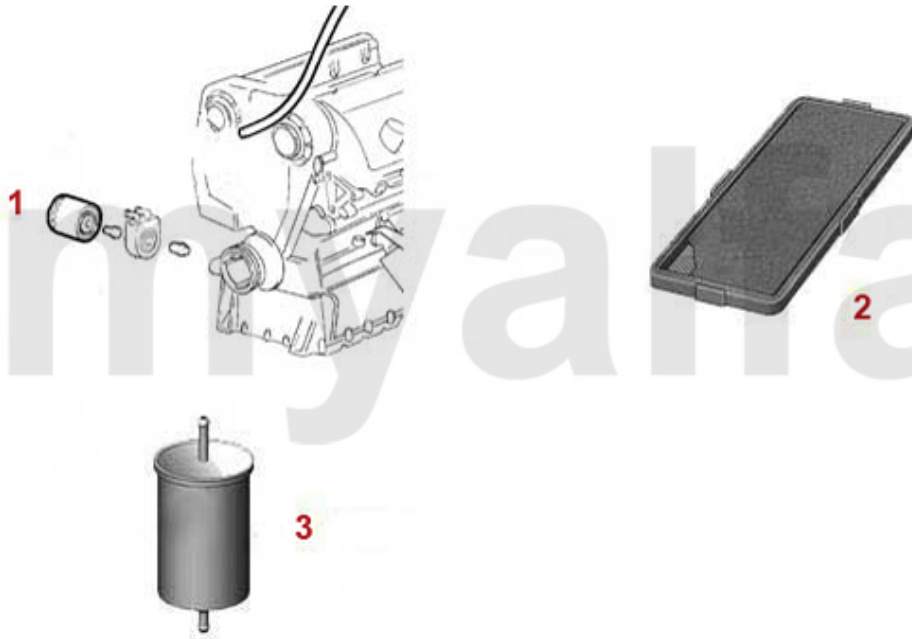

1	291123	OE. 60553431, 60537470, 60533494, 60521128 OILFILTER	SEK127.65
2	292382	OE. 60522009 FILTER 75, 90, GTV6 (116), RZ, SZ 6-CYLINDER ANGULAR	SEK378.93
3	2930140	FUEL FILTER SPIDER 2000 IE 1986-93	SEK309.00