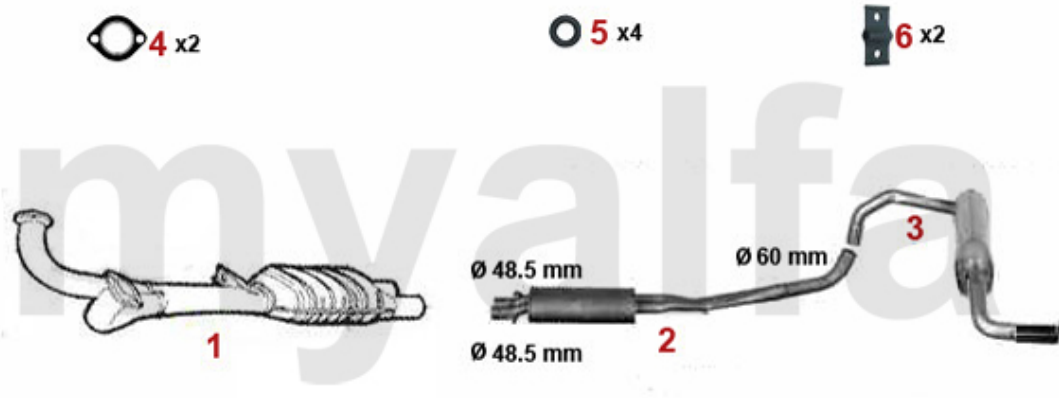

Abgasanlage/Exhaust System RZ/SZ 3.0

RZ/SZ ES30 3.0 V6

1989-93

1	32155005	OE. 60555005 KATALYSATOR	On request
2	34122468	OE. 96322468 CENTER MUFFLER	SEK4,768.84
3	36155177	OE. 60555177 REAR SILENCER	SEK5,771.58
4	38094414	O.E. 60510306 GASKET	SEK48.98
6	38091024	OE. 60521407 EXHAUST RUBBER MOUNT	SEK54.81