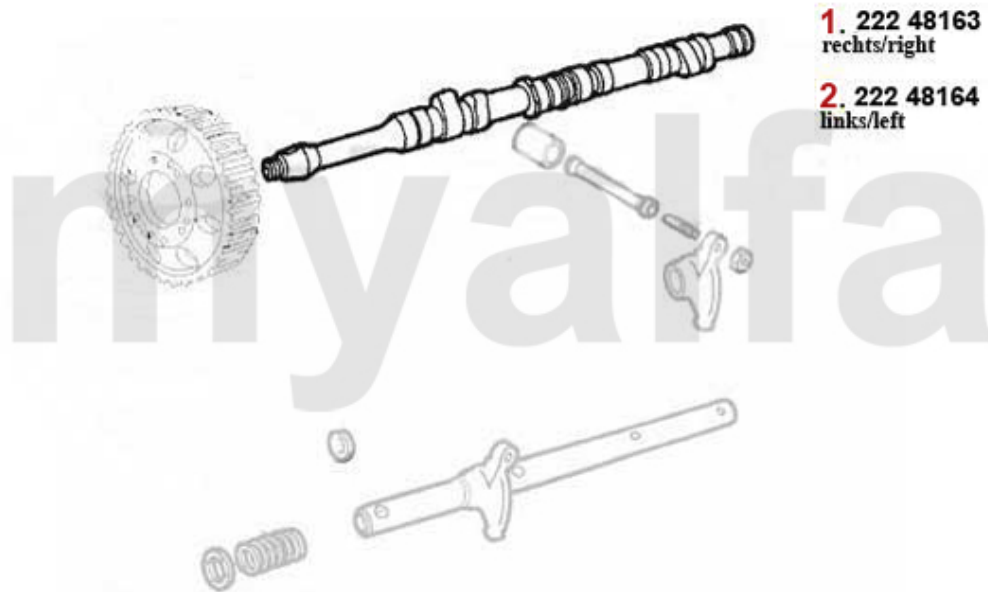

Nockenwelle/Camshaft RZ/SZ

1	22248163	CAMSHAFT RIGHT 75 (potenziato),164 QV >1992, RZ,SZ 3.0 V6	On request
2	22248164	CAMSHAFT LEFT 75 (Potenziato),164 QV >1992, RZ,SZ 3.0 V6	On request