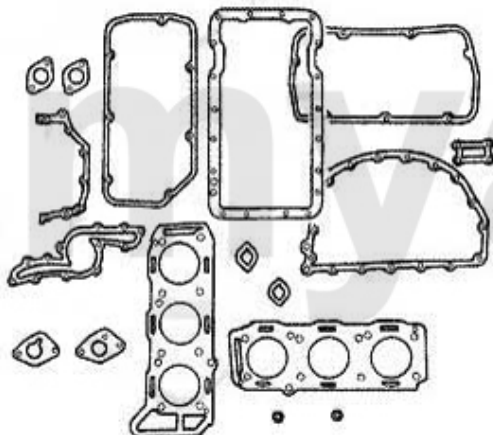

Motordichtsatz/Full Set RZ/SZ

---

1. 231 6500

1 2316500 OE. 6077989 AJUSA FULL SET

SEK4,652.15