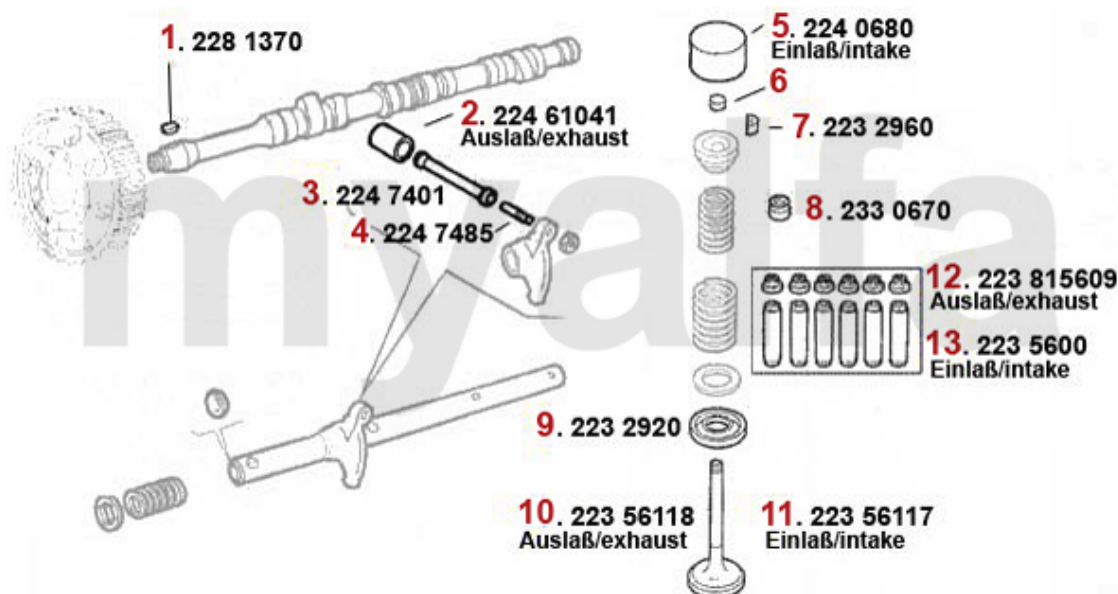

Ventiltrieb/Valve Train RZ/SZ

1	2281370	WEDGE CAMSHAFT	SEK80.48
2	22461041	OE. 60561041 EXHAUST CAM FOLLOWER 6-CYL., 22mm DIAMETER	SEK266.96
3	2247401	PUSH ROD (EXHAUST-SIDE) 75 ,155 164,166,RZ,SZ,GTV/SPIDER (916),GTV/ 6	SEK1,620.74
4	2247485	OE. 60507485 ADJUSTING SCREW ROCKER ARM SHAFT, 75, 155, 164, 166, RZ, SZ, GTV/Spider (916), GTV6	SEK40.79
5	2240680	CAM FOLLOWER OE-QUALITY 101/105/115/116/75/155/164	SEK204.10
6	2431140	SET VALVE SHIMS 200 PIECES 2,525 - 3,5 mm, DIAMETER 9mm	SEK6,517.78
6	2430840	SET VALVE SHIMS 205 PIECES 1,5 - 2,5 mm, DIAMETER 9mm	SEK6,517.78
6	2430430	VALVE SHIM 9MM PLEASE SUBMIT THE SIZE YOU NEED	SEK144.58
7	2232960	VALVE COTTER 9MM	SEK22.20
9	2232920	VALVE SPRING CUP	On request
10	22356118	OE. 60512984 EXHAUST VALVE	SEK332.17
11	22356117	OE. 60512982 INTAKE VALVE	SEK570.12
12	22315609	OE. 60605721 EXHAUST VALVE GUIDE 6-CYLINDER 116, STEEL	SEK162.06
13	2235600	OE. 60605725 Valve Guide	SEK418.61