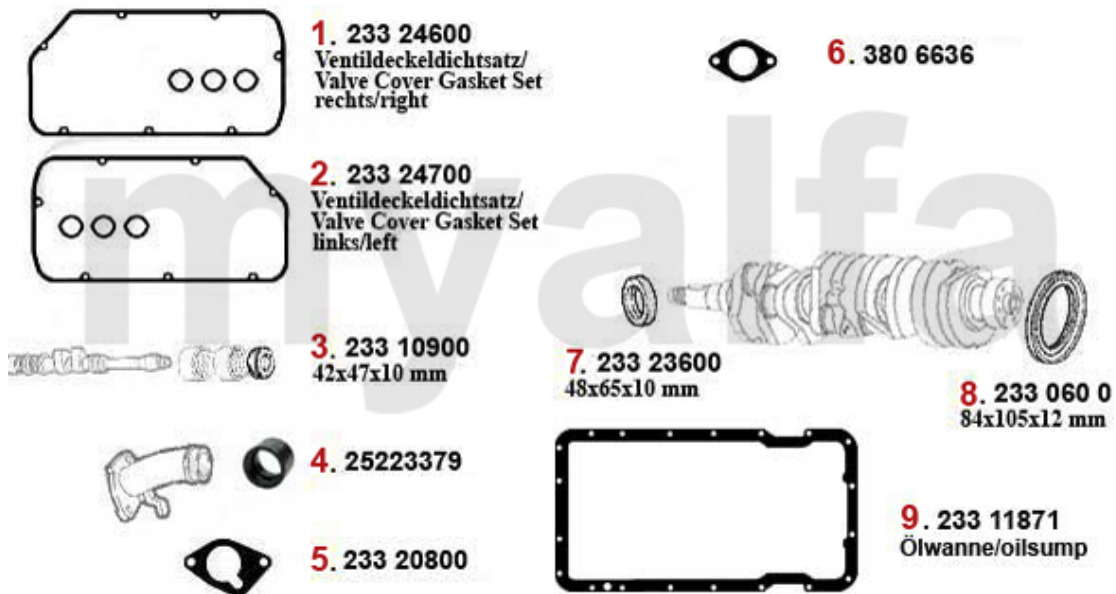

Dichtungen Motor/Gaskets Engine RZ/SZ

1	23324600	OE. 60512948 RIGHT VALVE COVER GASKET	SEK465.23
2	23324700	OE. 60512949 LEFT VALVE COVER GASKET SET	SEK465.23
3	23310900	OE.60570617 OIL SEAL CAMSHAFT V6	SEK195.92
4	25223379	OE. 60523379 RUBBER HOSE f.	SEK173.72
5	23320800	OE. 60777089 GASKET	SEK57.17
6	3806636	OE. 60506636 EXHAUST MANIFOLD GASKET	SEK75.76
7	23323600	OE. 60567605/7 Sealing Gasket	SEK227.41
8	2330600	OIL SEAL CRANK SHAFT REAR 84/105/12 SPIDER IE 1990-93 ORIGINAL QUALITY	SEK406.95
9	23311871	OE. 96411871 SEALING GASKET ÖLSUMP 116 6-CYLINDER	SEK402.24
9	23307294	OE. 60507294 RUBBER RING f. SPARK PLUG SHAFT V6/12V	SEK68.82