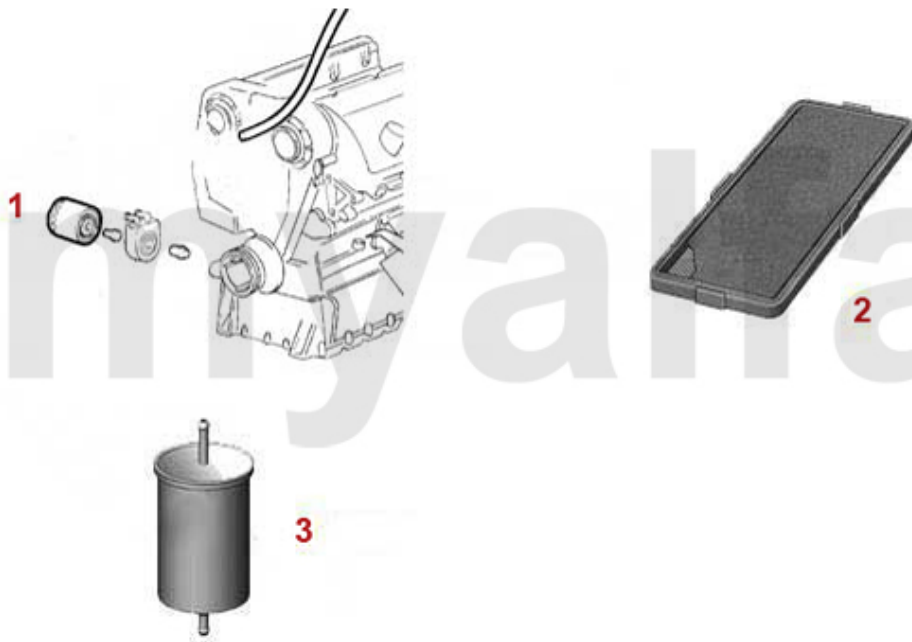

1	291123	OE. 60553431, 60537470, 60533494, 60521128 OILFILTER	SEK127.65
2	292382	OE. 60522009 FILTER 75, 90, GTV6 (116), RZ, SZ 6-CYLINDER ANGULAR	SEK378.93
3	2930140	FUEL FILTER SPIDER 2000 IE 1986-93	SEK309.00