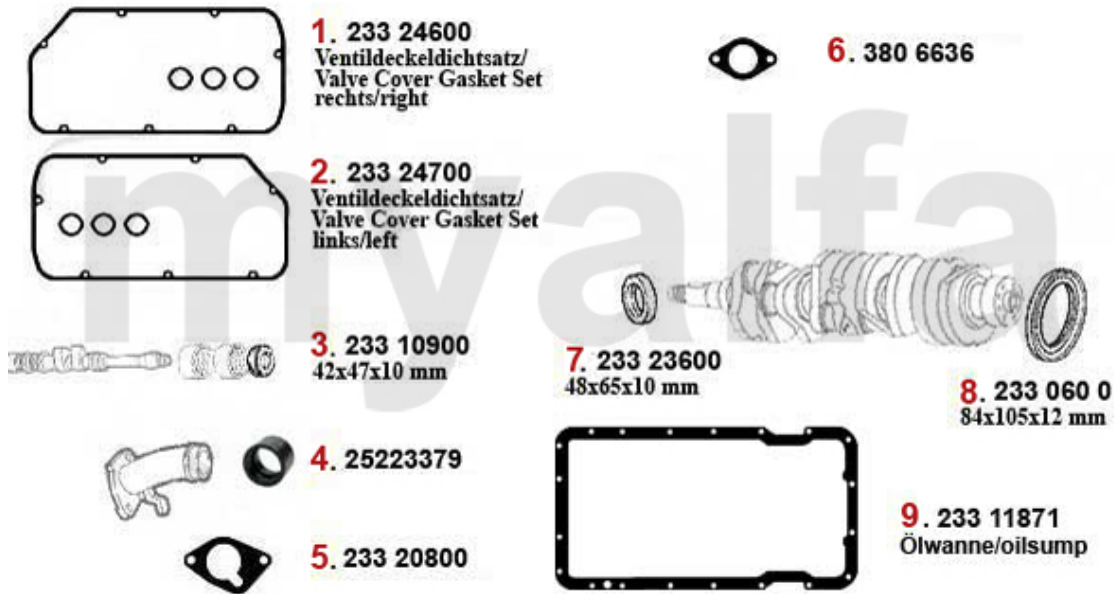

Dichtungen Motor/Gaskets Engine RZ/SZ

1	23324600	OE. 60512948 RIGHT VALVE COVER GASKET	SEK465.23
2	23324700	OE. 60512949 LEFT VALVE COVER GASKET SET	SEK465.23
3	23310900	OE.60570617 OIL SEAL CAMSHAFT V6	SEK195.92
4	25223379	OE. 60523379 RUBBER HOSE f.	SEK173.72
5	23320800	OE. 60777089 GASKET	SEK57.17
6	3806636	OE. 60506636 EXHAUST MANIFOLD GASKET	SEK75.76
7	23323600	OE. 60567605/7 Sealing Gasket	SEK227.41
8	2330600	OIL SEAL CRANK SHAFT REAR 84/105/12 SPIDER IE 1990-93 ORIGINAL QUALITY	SEK406.95
9	23311871	OE. 96411871 SEALING GASKET ÖLSUMP 116 6-CYLINDER	SEK402.24
9	23307294	OE. 60507294 RUBBER RING f. SPARK PLUG SHAFT V6/12V	SEK68.82