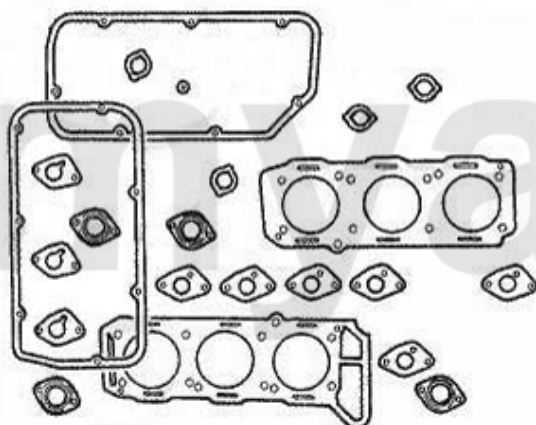

Kopfdichtsatz/Head Gasket Set RZ/SZ

---

1. 232 3100

1 2323100 OE. 6077986 HEAD SET

SEK2,320.32