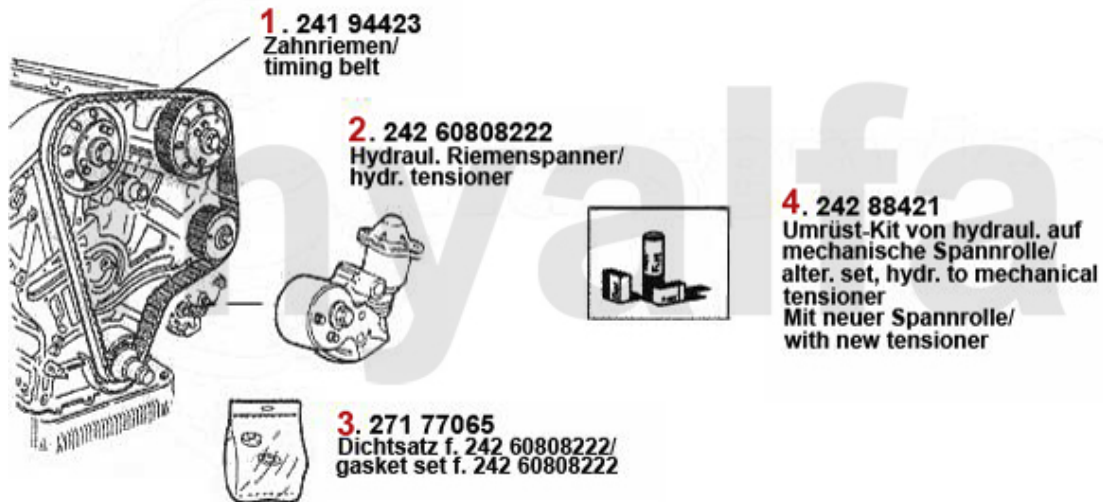

Zahnriemen/Timing Belt RZ/SZ

1	24194423	OE. 60562106 Timing Belt	SEK542.24
2	24208222	Belttensioner hydraulic 75, 155, RZ, SZ,164, GTV6	On request
3	27177065	OE. 60777065 GASKET SET FOR HYDRAULIC BELTSTRETCHER 6-CYL.	SEK454.68
4	24288421	ALTERING KIT TIMING BELT TENSIONER HYDRAULIC TO	SEK2,203.63