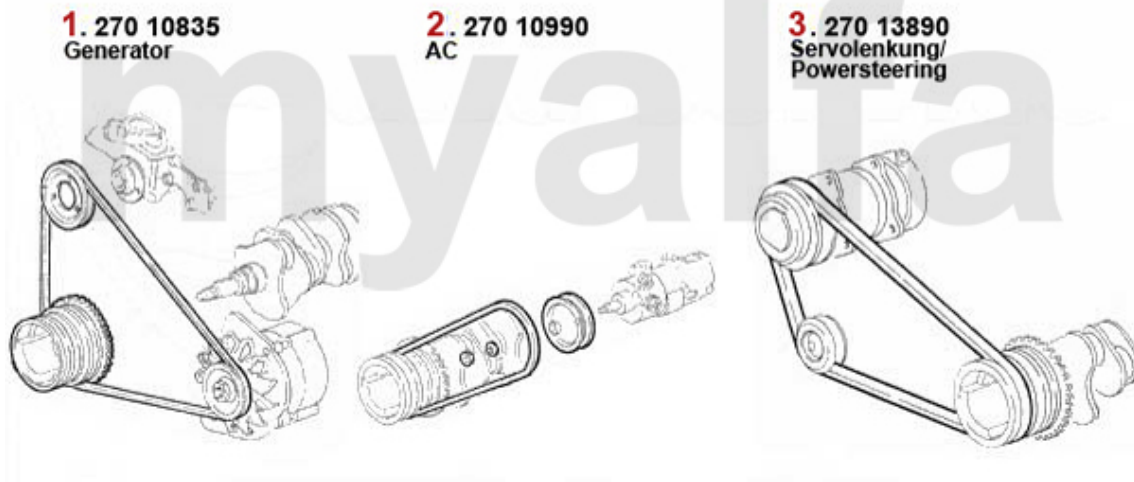

Keilriemen/V-Belt RZ/SZ

---

1 27010835 OE. 60518176 V-BELT 10x835/838

SEK127.10

2 27010990 V-BELT POWER STEERING MONTREAL, 9,5 x 990

SEK170.25

3 27013890 OE. 60534863 V-BELT 13x888/890 AC

SEK191.20