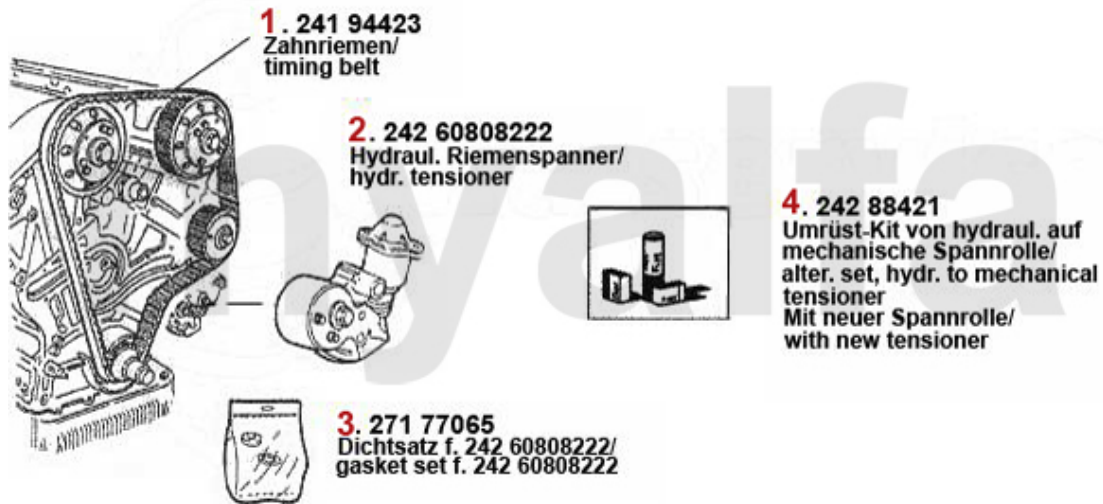

Zahnriemen/Timing Belt RZ/SZ

1	24194423	OE. 60562106 Timing Belt	SEK542.24
2	24208222	Belttensioner hydraulic 75, 155, RZ, SZ,164, GTV6	On request
3	27177065	OE. 60777065 GASKET SET FOR HYDRAULIC BELTSTRETCHER 6-CYL.	SEK454.68
4	24288421	ALTERING KIT TIMING BELT TENSIONER HYDRAULIC TO	SEK2,203.63