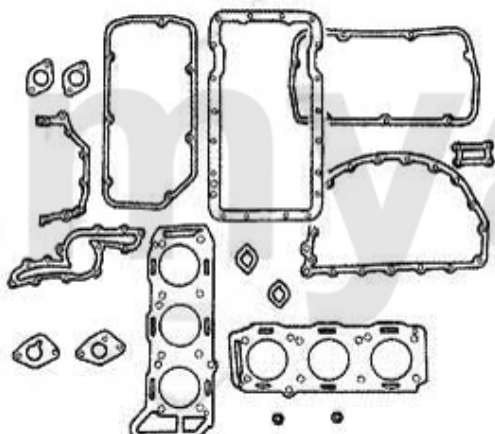

Motordichtsatz/Full Set RZ/SZ

---

1. 231 6500

1 2316500 OE. 6077989 AJUSA FULL SET

SEK4,652.15