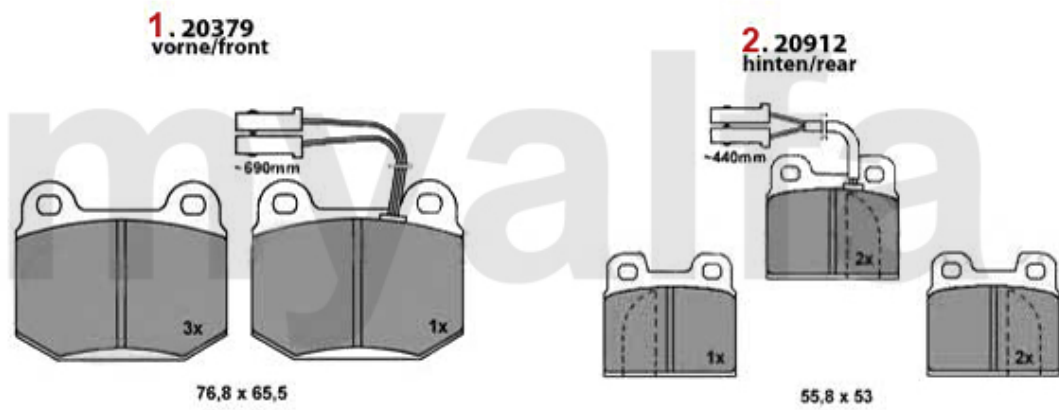

Bremsscheiben/Brakedisks RZ/SZ

1 61052375 PERFORMANCE BRAKE DISC FRONT, 5-HOLE

On request

2 61052111 OE. 60552111 BRAKE DISC REAR SET OF 2 PIECES

SEK4,652.15

Bremsbeläge/Brakepads RZ/SZ

- 1 20379165 OE. 60778470 FRONT BRAKE PADS
- 2 20912150 OE. 60740845 REAR BRAKE PADS