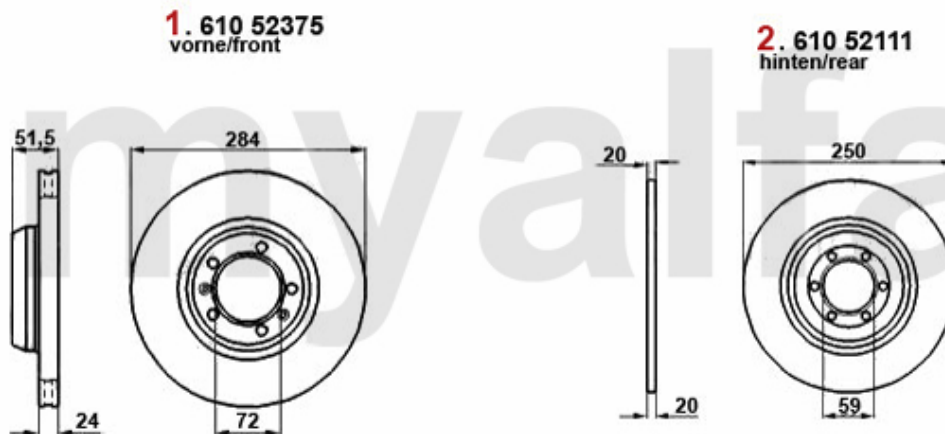

Bremsscheiben/Brakedisks RZ/SZ

1 61052375 PERFORMANCE BRAKE DISC FRONT, 5-HOLE

On request

2 61052111 OE. 60552111 BRAKE DISC REAR SET OF 2 PIECES

SEK4,652.15