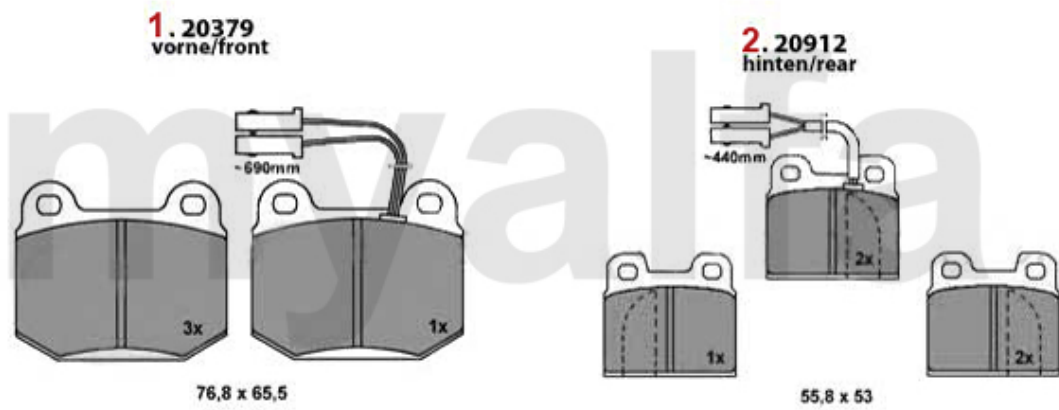

Bremsbeläge/Brakepads RZ/SZ

- 1 20379165 OE. 60778470 FRONT BRAKE PADS
- 2 20912150 OE. 60740845 REAR BRAKE PADS

SEK1,064.49
SEK897.85