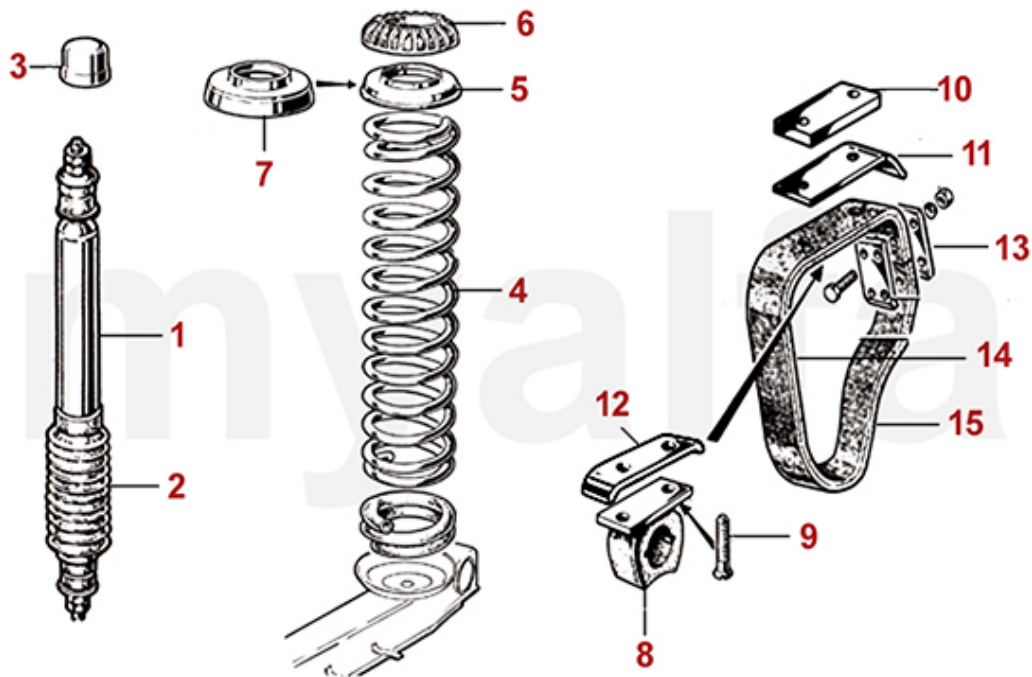

1	5120060	SHOCK ABSORBER REAR BILSTEIN GAS PRESSURE	SEK1,737.29
1	5121500	SHOCK ABSORBER REAR KONI YELLOW ADJUSTABLE	SEK1,514.60
1	5120040	SHOCK ABSORBER REAR KONI RED ADJUSTABLE	SEK1,502.94
1	5110020	SHOCK ABSORBER REAR	SEK815.02
1	4540450	REAR REBOUND STRAP SET (2PC) ORIGINAL MATERIAL, 45mm	SEK757.85
2	5190050	DUST CAPS FOR SHOCK ABSORBERS (SET FOR ONE CAR) 105/115	SEK1,154.26
3	5191700	SET UPPER CAP REAR SHOCK ABSORBER (2 pc)	SEK599.26
4	5140500	SPRING GIULIA, SPIDER 1988-93 REAR	SEK986.37
5	5180470	UPPER METAL SEAT REAR SPRING	SEK138.75
6	5181030	SPACER REAR SPRING 11mm	SEK760.21
6	5181040	SPACER REAR SPRING 16mm	SEK760.21
6	5180140	UPPER RUBBER SEAT REAR SPRING	SEK115.44
7	5181050	SPACER REAR SPRING 21mm	SEK921.16
8	5190270	UPPER BUMP STOP REAR AXLE VERSION FOR 31mm REBOUND STRAP	SEK173.72
8	5190290	UPPER BUMP STOP REAR AXLE VERSION FOR 45mm REBOUND STRAP	SEK437.20
9	5190590	SCREW REAR UPPER BUMP STOP	SEK28.03
10	5190870	Bump Stop Spacer	SEK476.88
10	5190880	SPACER REAR UPPER BUMP STOP HEIGHT 10mm	SEK476.88
11	5190030	REBOUND STRAP GUIDE PANEL UNDER UPPER STOP REAR AXLE ONE BENDED END	SEK143.47
12	5190540	REBOUND STRAP GUIDE PANEL UNDER UPPER BUMP STOP REAR AXLE TWO BENDED ENDS	SEK150.41
13	5190530	FITTING KIT FOR ONE REBOUND STRAP 31 mm	SEK150.41
14	4540350	REBOUND STRAP REAR 45 mm	SEK271.67
14	4540361	OUTER REBOUND STRAP REAR 31 mm	SEK145.69
14	4541050	REAR REBOUND STRAP SET (4PC) ORIGINAL MATERIAL	SEK1,037.71
15	4540362	INNER REBOUND STRAP REAR 31 mm	SEK145.69