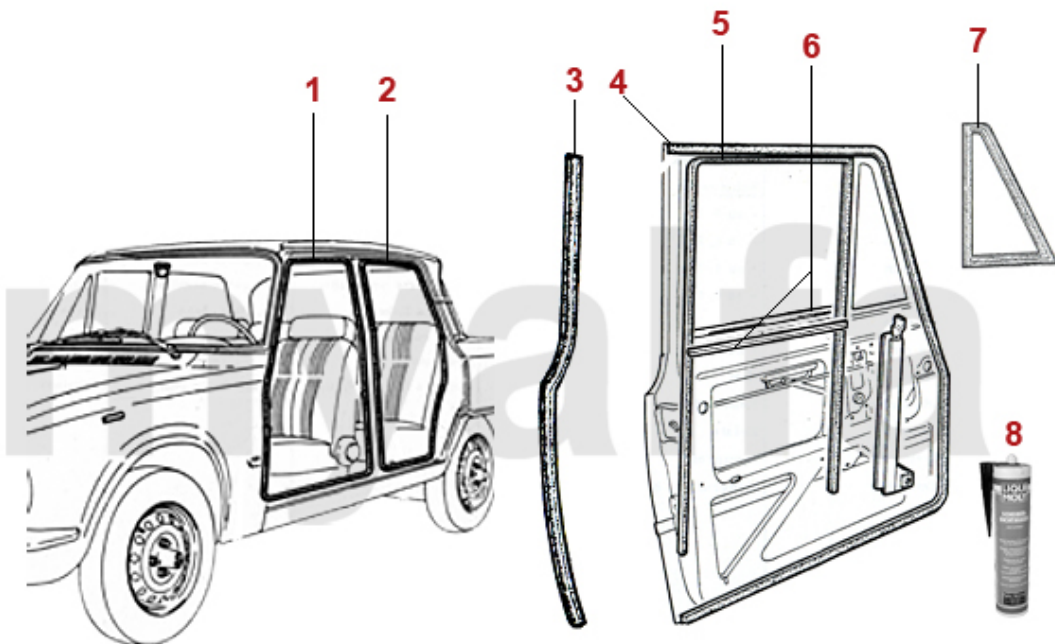

1	1620820	DOOR SEAL GIULIA ON THE BODY WITHOUT VELOUR FRONT / REAR	SEK425.55
1	1621140	DOOR RUBBER SEAL ON BODY GIULIA WITH VELOUR FRONT	SEK535.16
2	1621150	DOOR RUBBER SEAL GIULIA ON BODY WITH VELOUR REAR	SEK520.04
3	1630930	B-POST VERTICAL SEAL SET GIULIA	SEK437.20
4	1620040	DOOR SEAL GIULIA FITS ON DOOR FRONT / REAR	SEK465.23
5	1610870	DOOR GLASS CHANNEL FELT GIULIA REAR	SEK132.92
5	1610860	DOOR GLASS CHANNEL FELT GIULIA FRONT	SEK132.92
6	1610200	HORIZONTAL WINDOW FELT 100 cm	SEK184.26
6	1610840	HORIZONTAL WEATHERSTRIP GIULIA 100 cm	SEK173.72
7	1610880	SET QUARTERLIGHT SEALS GIULIA	SEK2,973.27
8	9700070	WINDOW SEALANT 310 ml	SEK256.55