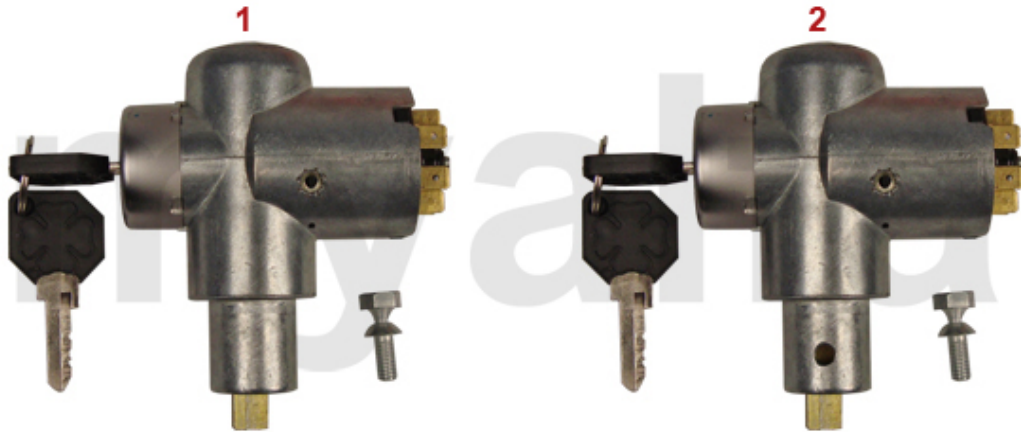

1 8110080 **IGNITION SWITCH RIGHT SIDE OF STEERING WHEEL**

SEK1,620.74

2 8110100 **IGNITION SWITCH LEFT SIDE OF STEERING WHEEL**

SEK1,620.74

1	8181620	HT LEADS 5mm CARBURETTOR MODELS, GREEN	SEK687.92
1	8180460	HT LEADS 7mm CARBURETTOR MODELS, RED	SEK460.51
1	8180450	HT LEADS 7mm CARBURETTOR MODELS, BLACK	SEK553.89
1	8180470	HT LEADS 7mm CARBURETTOR MODELS PREMIUM QUALITY, RED	SEK570.12
1	8180480	HT LEADS 7mm CARBURETTOR MODELS PREMIUM QUALITY, GREEN	SEK553.89
1	8180490	HT LEADS 7mm CARBURATOR MODELS YELLOW, PREMIUM QUALITY	SEK571.37
2	8120420	IGNITION COIL CARBURETTOR HEAVY DUTY WITH RESISTOR	SEK1,370.02
2	8120200	IGNITION COIL CARBURETTOR STANDARD	SEK437.20
2	8120210	IGNITION COIL CARBURETTOR MODEL ORIGINAL MAGNETI MARELLI	SEK697.22
3	BA2HL	SPARK PLUG "myalfa" 2HL	SEK103.79
3	BP7ES	OE. 60512929 SPARK PLUG NGK BP7ES	SEK57.17
4	8181750	HT LEAD CLAMP FIT ON THERMOSTAT HOUSING	SEK197.03