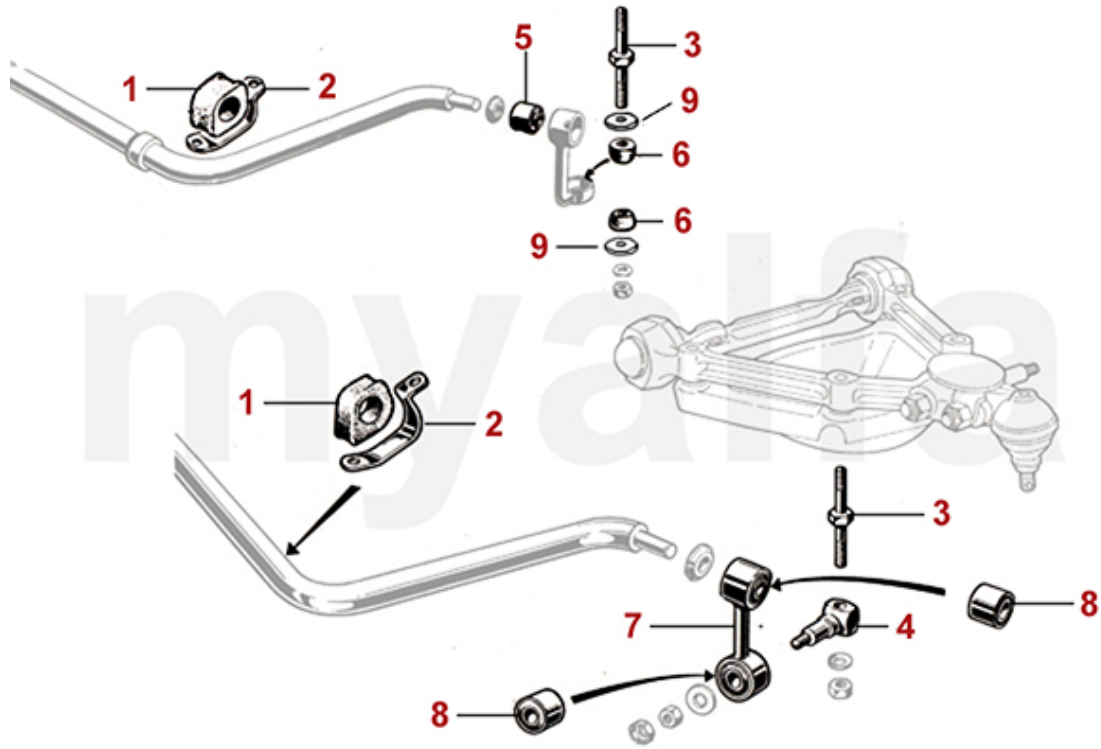

1	5240380	ANTI-ROLL BAR RUBBER FRONT SET (2) 105, 102 20000, 106 2600	SEK150.41
2	5240390	BRACKET FRONT ANTI ROLL BAR RUBBER	SEK101.98
3	5190930	BOLT SPRING (HIGH-STRENGTH STEEL) PAN / DROP LINK 1969-86	SEK314.27
3	5190940	BOLT SPRING PAN / DROP LINK 105	SEK220.34
4	5191360	SPRING PAN TO DROP LINK BOLT 1968-86	SEK278.61
5	5240430	REAR DROP LINK UPPER BUSH	SEK115.44
6	5240950	FRONT LOWER ANTI-ROLL BAR BUSH - 750/101/105 1ST SERIES	SEK72.84
7	5211350	FRONT ANTI ROLL BAR DROP LINK WITH BUSHINGS 1968-86	SEK332.31
8	5240370	FRONT UPPER ANTI ROLL BAR DROP LINK BUSH 30 mm	SEK115.44
8	5240880	FRONT UPPER/LOWER ANTI ROLL BAR DROP LINK BUSH 33 mm,	SEK138.75
8	5240010	FRONT ANTI ROLL BAR DROP LINK BUSH - 105/115 LOWER 1968>, 1900/102/106 - OUTER DIAMETER 30.20mm // INNER DIAMETER 14.10mm	SEK114.89
9	5240330	WASHER SET FOR ANTI-ROLL-BAR DROP LINK - 750/101/105 1ST SERIES	SEK571.37