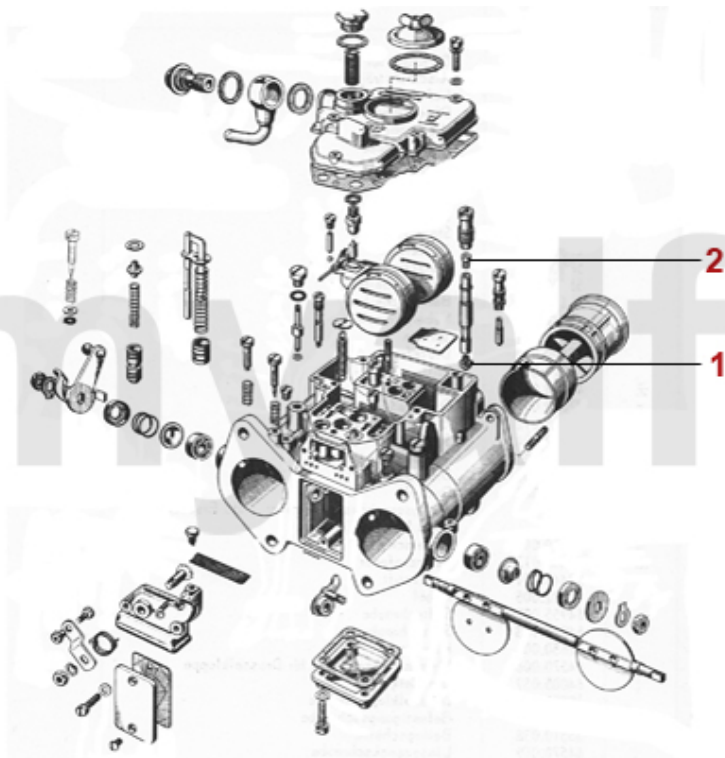

1	2524000	MAIN JET 110 WEBER DCOE	SEK103.79
1	2524010	MAIN JET 115 WEBER DCOE	SEK103.79
1	2524040	MAIN JET 130 WEBER DCOE	SEK103.79
1	2524050	MAIN JET 135 WEBER DCOE	SEK103.79
1	2524060	MAIN JET 140 WEBER DCOE	SEK103.79
1	2524070	MAIN JET 145 WEBER DCOE	SEK103.79
1	2524080	MAIN JET 150 WEBER DCOE	SEK103.79
1	2524090	MAIN JET 155 WEBER DCOE	SEK103.79
1	2524100	MAIN JET 160 WEBER DCOE	SEK85.05
1	2524110	MAIN JET 165 WEBER DCOE	SEK85.05
1	2524120	MAIN JET 170 WEBER DCOE	SEK85.05
1	2524130	MAIN JET 175 WEBER DCOE	SEK85.05
1	2524140	MAIN JET 180 WEBER DCOE	SEK85.05
2	2524500	AIR CORRECTION JET 150 WEBER DCOE	SEK103.79
2	2524510	AIR CORRECTION JET 155 WEBER DCOE	SEK103.79
2	2524520	AIR CORRECTION JET 160 WEBER DCOE	SEK103.79
2	2524530	AIR CORRECTION JET 165 WEBER DCOE	SEK103.79
2	2524540	AIR CORRECTION JET 175 WEBER DCOE	SEK103.79
2	2524550	AIR CORRECTION JET 180 WEBER DCOE	SEK103.79
2	2524560	AIR CORRECTION JET 185 WEBER DCOE	SEK103.79
2	2524570	AIR CORRECTION JET 190 WEBER DCOE	SEK103.79
2	2524580	AIR CORRECTION JET 195 WEBER DCOE	SEK103.79
2	2524600	AIR CORRECTION JET 205 WEBER DCOE	SEK85.05
2	2524610	AIR CORRECTION JET 210 WEBER DCOE	SEK85.05
2	2524620	AIR CORRECTION JET 220 WEBER DCOE	SEK85.05
2	2524630	AIR CORRECTION JET 245 WEBER DCOE	SEK85.05