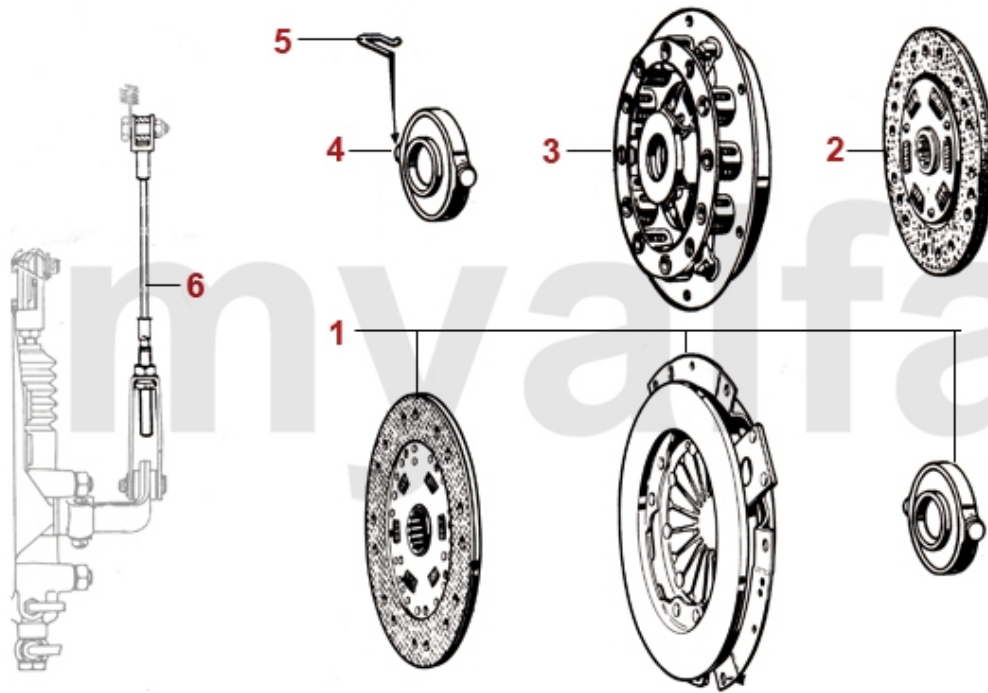

1	4311020	CLUTCH KIT 750/101, 105 1st SERIES MECHANICAL CONVERSION TO DIAPHRAGM SPRING PRESSURE PLATE	SEK5,468.42
2	4340290	CLUTCH DISC MECHANICAL	SEK1,160.09
2	4340300	CLUTCH DISC MECHANICAL FICHTEL & SACHS	SEK1,737.29
3	4330310	PRESSURE PLATE MECHANICAL	SEK2,670.11
4	4350010	CLUTCH RELEASE BEARING MECHANICAL WITH RETAINING CLIPS	SEK687.92
4	4350320	CLUTCH RELEASE BEARING MECHANICAL	SEK873.29
5	4390010	RETAINING CLIP CLUTCH RELEASE BEARING MECHANICAL	SEK55.92
5	4390400	RETAINING SPRING (SET 2 PCS) CLUTCH RELEASE BEARING MECHANICAL CLUTCH SACHS	SEK103.79
6	4390280	CLUTCH CABLE	SEK231.99