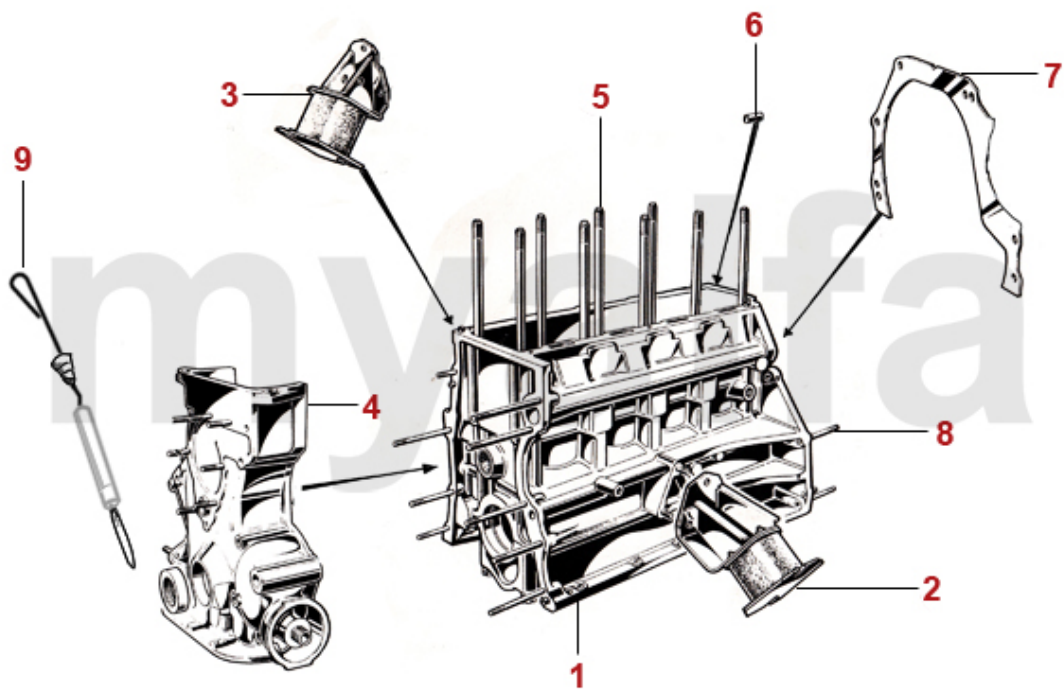

1	2142330	ENGINE BLOCK 1300 SERIES 1 OIL FILTER CARTRIDGE STYLE USED	On request
1	2142250	ENGINE BLOCK 1300 SERIES 2 SPIN-ON STYLE OIL FILTER USED	On request
1	2142270	ENGINE BLOCK 1600 SERIES 2 SPIN-ON STYLE OIL FILTER USED	On request
1	2142280	1600 ENGINE MOUNT used Type 116 with oilfilter cartridge	On request
1	2142290	ENGINE BLOCK 1750 USED	On request
1	2142300	1800 ENGINE MOUNT used Type 116 with oilfilter cartridge	On request
1	2142310	ENGINE BLOCK 2000 105 SPIN-ON STYLE OIL FILTER USED	On request
1	2142320	2000 ENGINE MOUNT used type 116 with oilfilter cartridge	On request
2	2800671	ENGINE MOUNT ROUND LEFT EXHAUST RACING STRENGTHENED	SEK670.44
2	2280661	ENGINE MOUNT ROUND, LEFT EXHAUST	SEK523.50
3	2800672	ENGINE MOUNT ROUND RIGHT INTAKE RACING STRENGTHENED	SEK670.44
3	2280662	ENGINE MOUNT ROUND, RIGHT INTAKE	SEK523.50
4	2142720	TIMING COVER USED PLEASE SPECIFY WHICH MODEL	On request
5	2282360	ENGINE STUD 1750-2000 M12	SEK262.38
5	2282340	ENGINE STUD 1600 M11 - 101/105	SEK227.41
5	2282370	ENGINE STUD 1300 M11 - 101/105	SEK227.41
6	2281980	CENTRE STUD ENGINE BLOCK REAR	On request
7	4100500	SPACER ENGINE / TRANSMISSION 1967-93	SEK338.13
8	2281430	STUD ENGINE / TRANSMISSION	SEK55.36
9	8510020	OIL DIP STICK FOR 8cm PIPE 1974-86	SEK348.68
9	8510030	OIL DIP STICK FOR 12cm PIPE 1971-73	SEK348.68