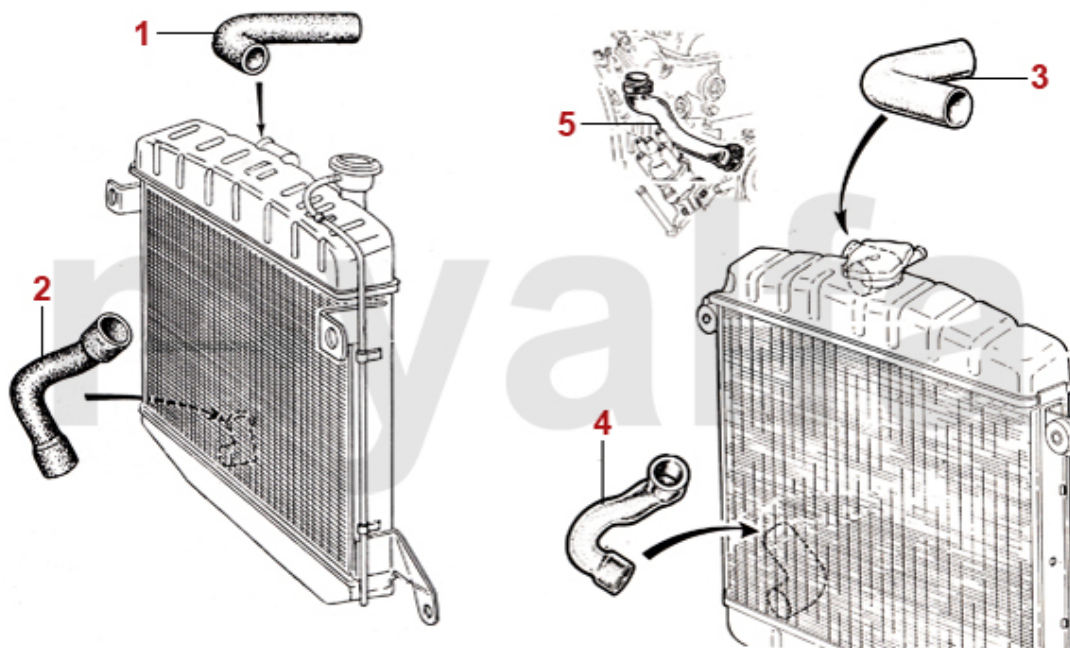

1	2660560	RADIATOR HOSE RADIATOR / INTAKE MANIFOLD SINGLE CARBURETTOR	SEK265.85
1	2660150	RADIATOR HOSE RADIATOR / INTAKE MANIFOLD 105 1300/1600 SCREW IN THERMOSTAT (RADIATOR WITH 4 LATERAL HOLDERS), 101 SPIDER VELOCE, SS LATE CARS	SEK206.32
1	2660250	RADIATOR HOSE RADIATOR / INTAKE MANIFOLD 1300/1600 SCREW IN THERMOSTAT (RADIATOR WITH 2 LATERAL HOLDERS)	SEK231.99
2	2660570	RADIATOR HOSE RADIATOR / WATER PUMP 1300/1600 (RADIATOR 4 LATERAL HOLDERS)	SEK220.34
3	2660160	RADIATOR HOSE RADIATOR / INTAKE MANIFOLD 1300-2000 CARBURETTOR MODELS, NOT SKREW IN THERMOSTAT	SEK162.06
4	2660180	RADIATOR HOSE RADIATOR / WATER PUMP 1300-2000 (RADIATOR 2 LATERAL HOLDERS)	SEK169.14
5	2660170	RADIATOR HOSE THERMOSTAT/ WATER PUMP CARBURETTOR MODELS	SEK173.72