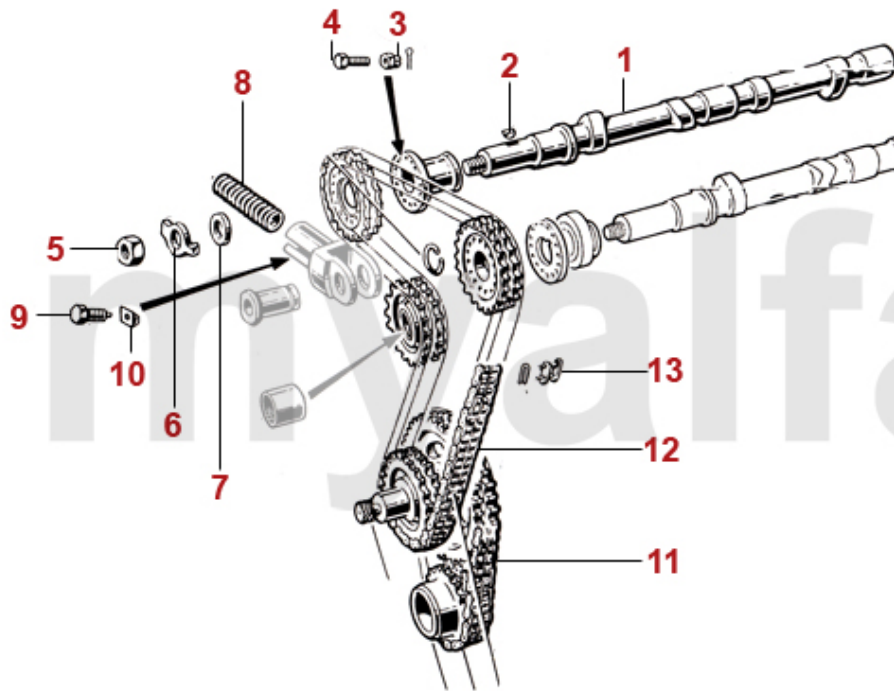

1	2221590	CAMSHAFT INTAKE SPIDER 1990-93 INJECTION	On request
1	2220240	CAMSHAFT 1750/2000 CARBURETTOR / SPIDER 1990-93 INJECTION EXHAUST ONLY	On request
1	2222850	CAMSHAFT 1750/2000 105.48.03.200.01	SEK3,486.23
2	2281370	WEDGE CAMSHAFT	On request
3	2280990	NUT SAFETY SCREW CAMSHAFT	SEK11.66
4	2280980	SAFETY SCREW CAMSHAFT	SEK40.79
5	2421210	NUT TIMING CHAIN SPROCKET	SEK25.67
6	2281230	TAB WASHER CAMSHAFT	SEK29.14
7	2421220	WASHER TIMING CHAIN SPROCKET	On request
8	2421200	CHAIN TENSIONER SPRING	SEK86.30
9	2421010	CHAIN TENSIONER SCREW	SEK80.48
10	2421000	CHAIN TENSIONER LOCKING BLOCK	SEK64.10
11	2410470	BOTTOM TIMING CHAIN 1300-2000 WITHOUT LINK	SEK320.65
11	2410470I	TIMING CHAIN IWIS 1300-2000 SHORT ENDLESS	SEK553.89
12	2412490I	TIMING CHAIN IWIS 1600 LONG WITH LINK	SEK931.57
12	2410460I	TIMING CHAIN IWIS 1750-2000 WITH LINK	SEK1,037.71
12	2412490	TOP TIMING CHAIN 1600 WITH LINK	SEK496.73
12	2410460	TOP TIMING CHAIN 1750-2000 WITH LINK	SEK496.73
12	2412480	TOP TIMING CHAIN 1300 WITH LINK	SEK496.73
12	2412480I	TIMING CHAIN IWIS 1300 LONG WITH LINK - 101, 105, 115, 116	SEK873.29
13	2410480	TIMING CHAIN LINK	SEK87.41