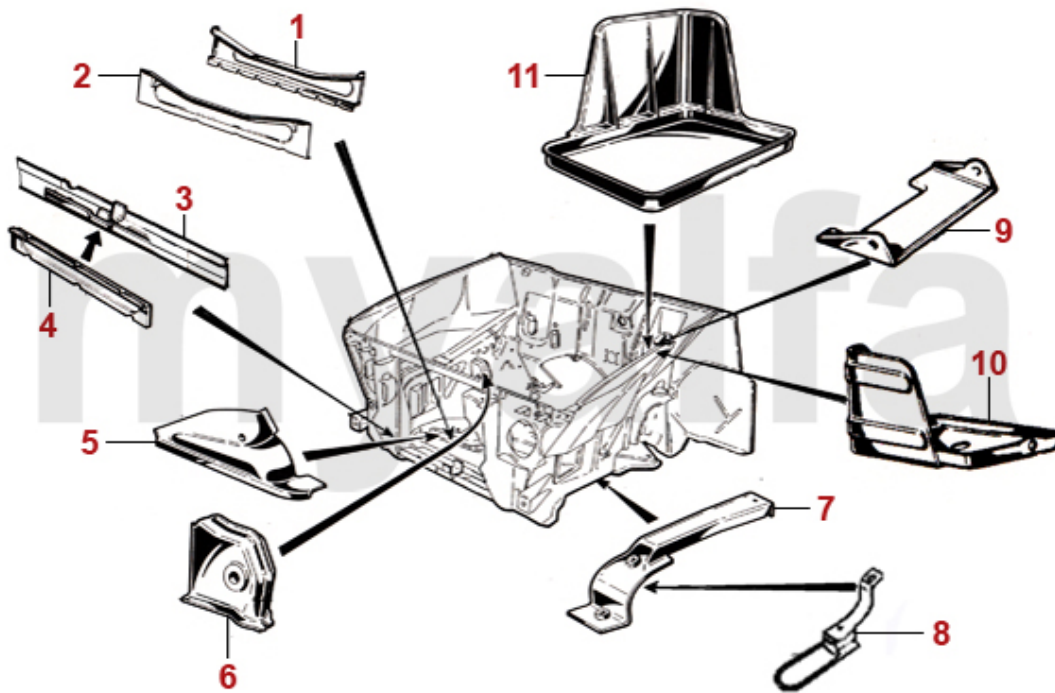

1	1110590	RADIATOR CROSS-MEMBER 1963-68 REAR PART	SEK1,387.50
2	1110580	RADIATOR CROSS-MEMBER 1963-68 FRONT PART	SEK757.85
3	1112210	RADIATOR CROSS-MEMBER 1968-93 FRONT PART	SEK641.30
4	1110600	RADIATOR CROSS-MEMBER 1968-93 REAR PART	SEK757.85
5	1190661	FLITCH PANEL LEFT	SEK1,270.95
5	1190662	FLITCH PANEL RIGHT	SEK1,270.95
6	5410680	TOP SUSPENSION ARM INNER MOUNT	SEK777.69
7	1191551	FRONT ANTI-ROLL BAR MOUNTING BRACKET LEFT	SEK465.23
7	1191552	FRONT ANTI-ROLL BAR MOUNTING BRACKET RIGHT	SEK465.23
8	1311050	FRONT TOW HOOK	SEK756.74
9	1190690	BATTERY SUPPORT PANEL	SEK528.22
10	1191270	BATTERY TRAY METAL SERIES 1	SEK1,509.88
11	1190250	BATTERY TRAY PLASTIC CARBURETTOR MODELS	SEK425.55