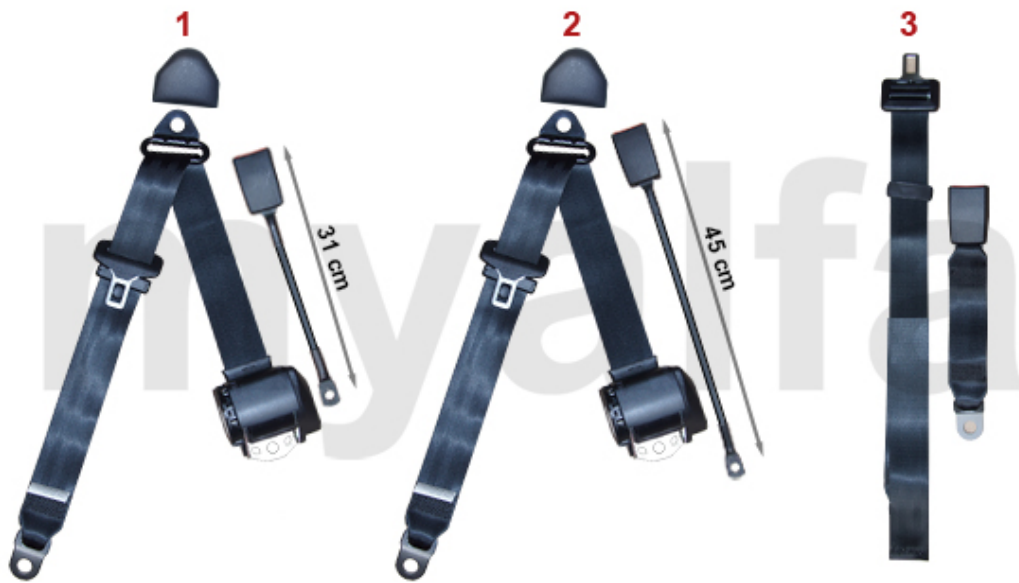

0	1780630	SHIFT KNOB WOOD WITH SMALL BADGE	On request
0	1781050	SHIFT KNOB WOOD MAHOGANY RED WITH BIG BADGE	On request
0	1783950	GEAR KNOB WOOD BROWN COLOR WITHOUT ALFA LOGO	On request
0	1780140	GEAR-SHIFT KNOB - wood ERGONOMIC without emblem	On request
0	1784010	GEARKNOB PLASTIC ORIGINAL WITH GEAR SHIFT GATE, PUSH ON STYLE	SEK571.37
0	1784000	GEARKNOB PLASTIC ORIGINAL, PUSH ON STYLE	SEK460.51
0	1783990	GEARKNOB PLASTIC ORIGINAL, SCREW ON STYLE	SEK553.89

- **1** 1761440 *INERTIA REEL SEAT BELT GIULIA / GT BERTONE STALK 31 cm*
- **2** 1761380 *INERTIA REEL SEAT BELT GIULIA STALK 45 cm*
- **3** 1763920 *STATIC SEAT BELT REAR*

SEK931.57
SEK931.57
SEK465.23