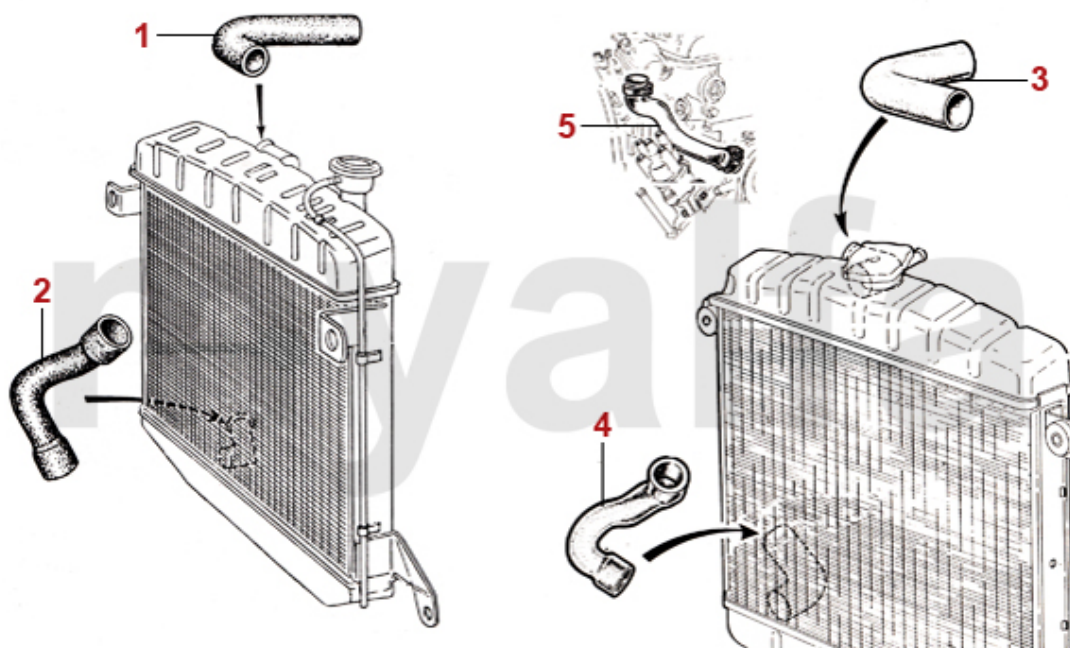

1	2660560	RADIATOR HOSE RADIATOR / INTAKE MANIFOLD SINGLE CARBURETTOR	SEK265.85
1	2660150	RADIATOR HOSE RADIATOR / INTAKE MANIFOLD 105 1300/1600 SCREW IN THERMOSTAT (RADIATOR WITH 4 LATERAL HOLDERS), 101 SPIDER VELOCE, SS LATE CARS	SEK206.32
1	2660250	RADIATOR HOSE RADIATOR / INTAKE MANIFOLD 1300/1600 SCREW IN THERMOSTAT (RADIATOR WITH 2 LATERAL HOLDERS)	SEK231.99
2	2660570	RADIATOR HOSE RADIATOR / WATER PUMP 1300/1600 (RADIATOR 4 LATERAL HOLDERS)	SEK220.34
3	2660160	RADIATOR HOSE RADIATOR / INTAKE MANIFOLD 1300-2000 CARBURETTOR MODELS, NOT SKREW IN THERMOSTAT	SEK162.06
4	2660180	RADIATOR HOSE RADIATOR / WATER PUMP 1300-2000 (RADIATOR 2 LATERAL HOLDERS)	SEK169.14
5	2660170	RADIATOR HOSE THERMOSTAT/ WATER PUMP CARBURETTOR MODELS	SEK173.72