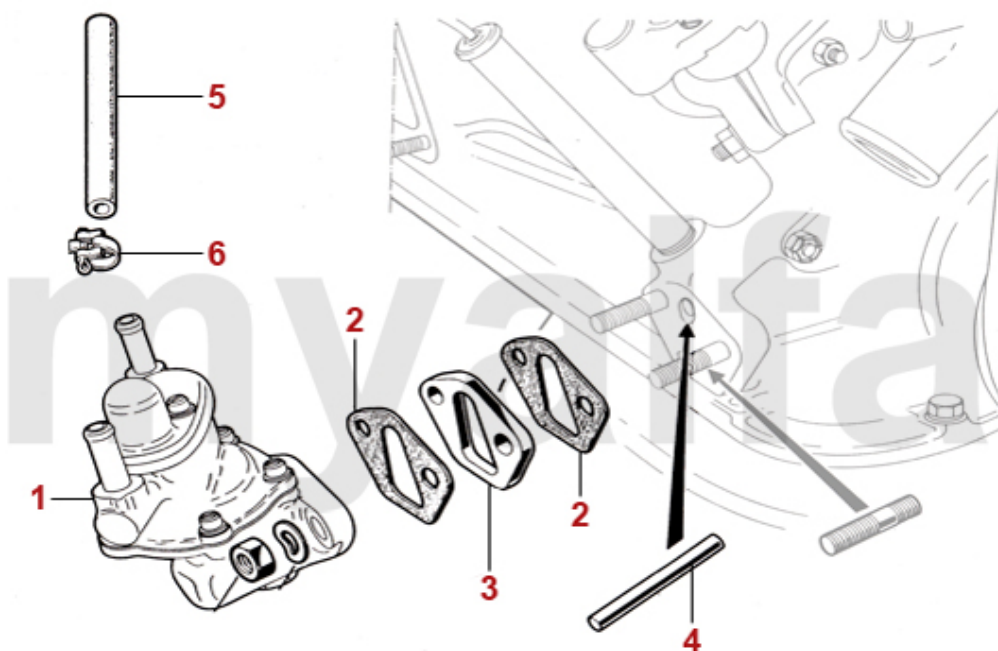

1	2530100	FUEL PUMP CARBURETTOR MODELS	SEK570.12
2	2330480	FUEL PUMP GASKET	SEK28.03
3	2330490	PLASTIC SPACER FUEL PUMP	SEK57.17
4	2530300	FUEL PUMP ROD SERIES 2	On request
5	2571510	FUEL HOSE 8mm ,1m CUT PIECE	SEK87.41
5	2572150	FUEL HOSE 8mm ,STAINLESS STEEL 1m CUT PIECE	SEK92.13
6	2570310	FUEL HOSE CLAMP	SEK16.37