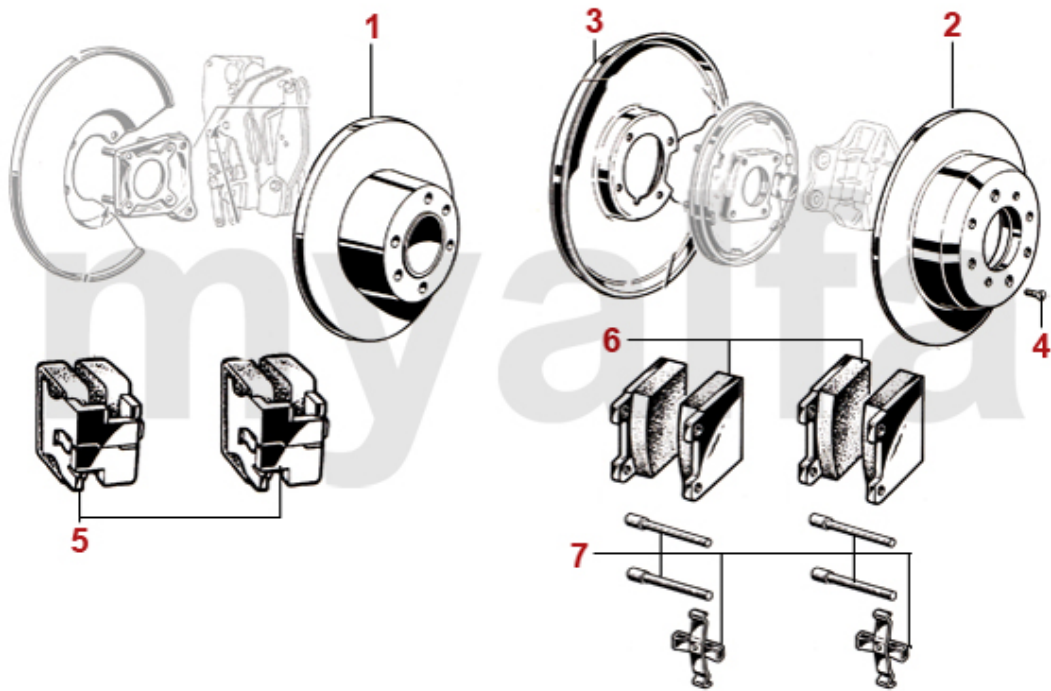

1	6101030	BRAKE DISC 1963-66 REAR, DUNLOP	SEK1,923.91
2	6100030	BRAKE DISC 1966-93 REAR	SEK757.85
2	6100090	REAR BRAKE DISC ORIGINAL EQUIPMENT QUALITY (BREMBO) 1966-93	SEK815.02
3	6630500	REAR BRAKE DISC BACKING PLATE	SEK500.19
4	6500560	CENTERING SCREW FOR BRAKE DISC/DRUM FRONT AND REAR	SEK22.20
5	6301010	BRAKE PADS REAR 1963-66, DUNLOP	SEK1,263.87
6	630006F	BRAKE PADS 1300-2000 1966-93 REAR, OEM QUALITY	SEK425.55
6	6300060	BRAKE PADS 1300-2000 REAR	SEK297.34
7	6500090	RETAINING PIN SET BRAKE PADS REAR	SEK110.72