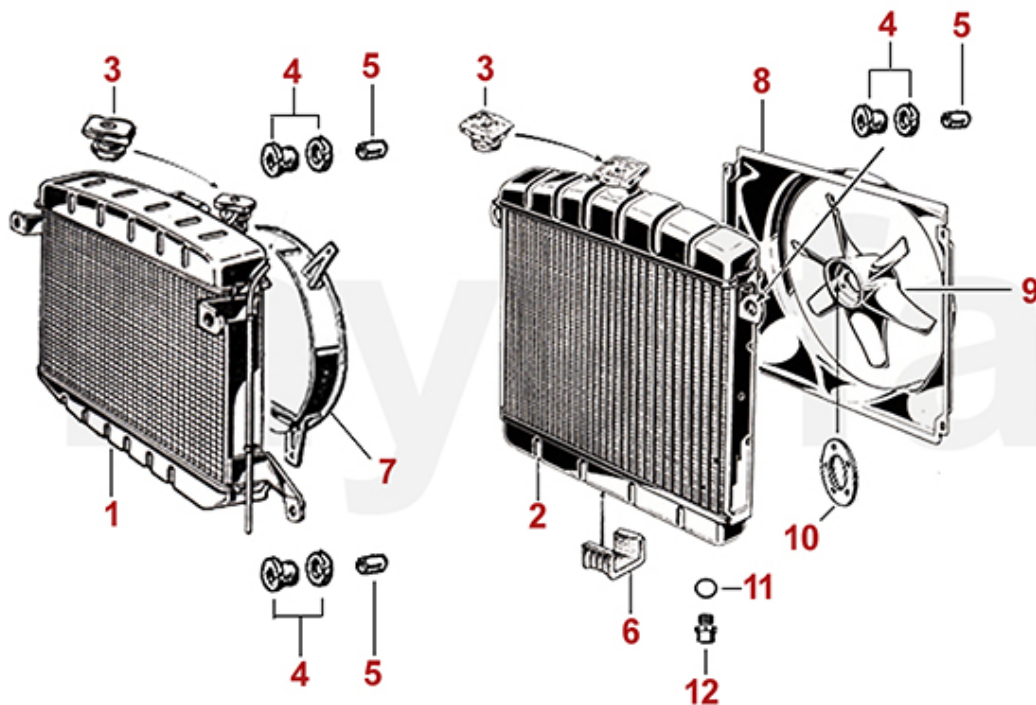

1	2660560	RADIATOR HOSE RADIATOR / INTAKE MANIFOLD SINGLE CARBURETTOR	SEK265.85
1	2660150	RADIATOR HOSE RADIATOR / INTAKE MANIFOLD 105 1300/1600 SCREW IN THERMOSTAT (RADIATOR WITH 4 LATERAL HOLDERS), 101 SPIDER VELOCE, SS LATE CARS	SEK206.32
1	2660250	RADIATOR HOSE RADIATOR / INTAKE MANIFOLD 1300/1600 SCREW IN THERMOSTAT (RADIATOR WITH 2 LATERAL HOLDERS)	SEK231.99
2	2660570	RADIATOR HOSE RADIATOR / WATER PUMP 1300/1600 (RADIATOR 4 LATERAL HOLDERS)	SEK220.34
3	2660160	RADIATOR HOSE RADIATOR / INTAKE MANIFOLD 1300-2000 CARBURETTOR MODELS, NOT SKREW IN THERMOSTAT	SEK162.06
4	2660180	RADIATOR HOSE RADIATOR / WATER PUMP 1300-2000 (RADIATOR 2 LATERAL HOLDERS)	SEK169.14
5	2660170	RADIATOR HOSE THERMOSTAT/ WATER PUMP CARBURETTOR MODELS	SEK173.72