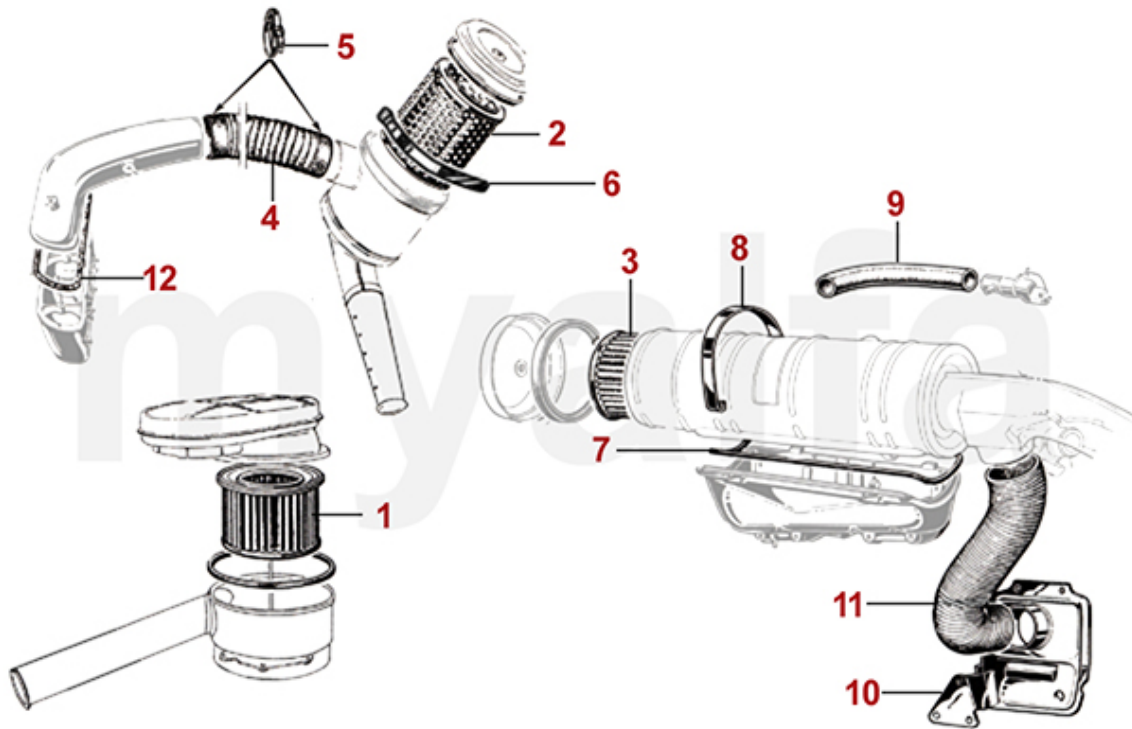

1	2920170	AIR FILTER GIULIA REGISTER CARBURETTOR, FRAM 130 mm hoch	SEK629.65
2	2920030	AIR FILTER 1300-1750 SERIES 1 EXHAUST SIDE	SEK815.02
3	2920020	AIR FILTER 1300-2000 400mm	SEK274.03
5	2580380	HOSE CLAMP BREVETTI ROMA BLOK 80-100mm	SEK343.96
6	2520110	AIR FILTER CLAMP GIULIA, GT BERTONE, SPIDER 105SERIES 1	SEK571.37
7	2330110	AIR FILTER HOUSING RUBBER SEALS 2 PIECES	SEK115.44
8	2520100	CLAMP AIR FILTER BOX	SEK320.65
9	2280190	CRANK CASE VENT HOSE CARBURETTOR MODELS	SEK173.72
10	2521920	PREHEATING PLATE	On request
11	2550090	HOT AIR DUCTING TUBE	SEK277.50
12	2330200	AIR BOX COVER GASKET SERIES 1, AIR FILTER ON THE LEFT SIDE	SEK95.60