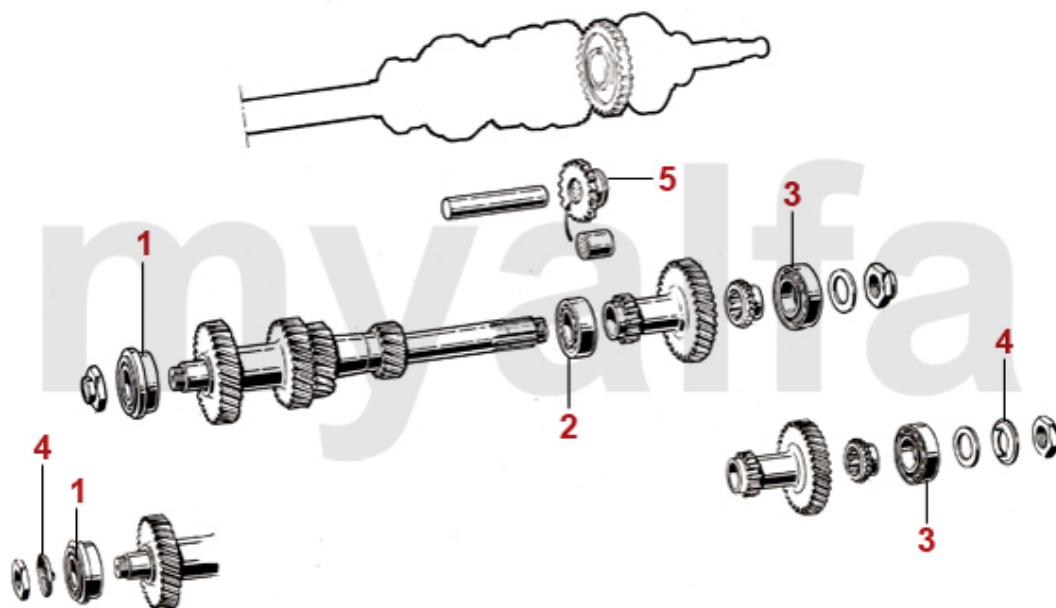

1	4150470	LAYSHAFT BEARING 2000 FRONT INNER DIAMETER 20 mm	SEK943.22
1	4150240	LAYSHAFT BEARING - 105 1300-1750, 101 - FRONT	SEK801.00
2	4150250	LAYSHAFT BEARING - 101/105/115 - MIDDLE	SEK693.75
3	4150260	LAYSHAFT BEARING REAR - 105/115 1300-2000	SEK658.79
3	4150210	LAYSHAFT BEARING REAR - 105/115 1300-1750, 101 / 102 / 106	SEK757.85
4	4150570	TAB WASHER LAYSHAFT - 101/105 1959-72	SEK66.46
5	4140610	REVERSE GEAR PINION - 101/105/115	SEK1,603.26