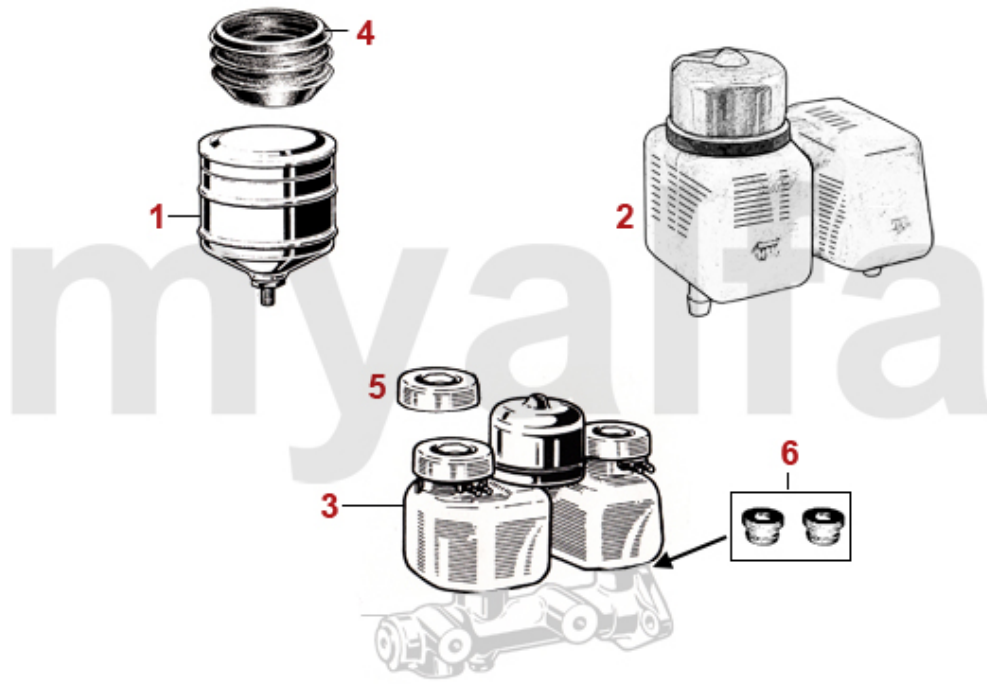

1	6771040	BRAKE FLUID RESERVOIR SERIES 1	SEK909.51
2	6770610	BRAKE FLUID RESERVOIR, STANDING PEDALS, HYD. CLUTCH	SEK827.78
3	6771110	BRAKE FLUID RESERVOIR FOR MASTER BRAKE CYLINDER HANGING PEDALS, 3 CAPS	SEK1,504.05
4	6771030	RUBBER INSERT BRAKE FLUID RESERVOIR SERIES 1	SEK231.99
5	6771120	CAP BRAKE FLUID RESERVOIR, HANGING PEDALS	SEK149.30
6	6770570	BRAKE FLUID RESERVOIR SEAL ATE	SEK61.74