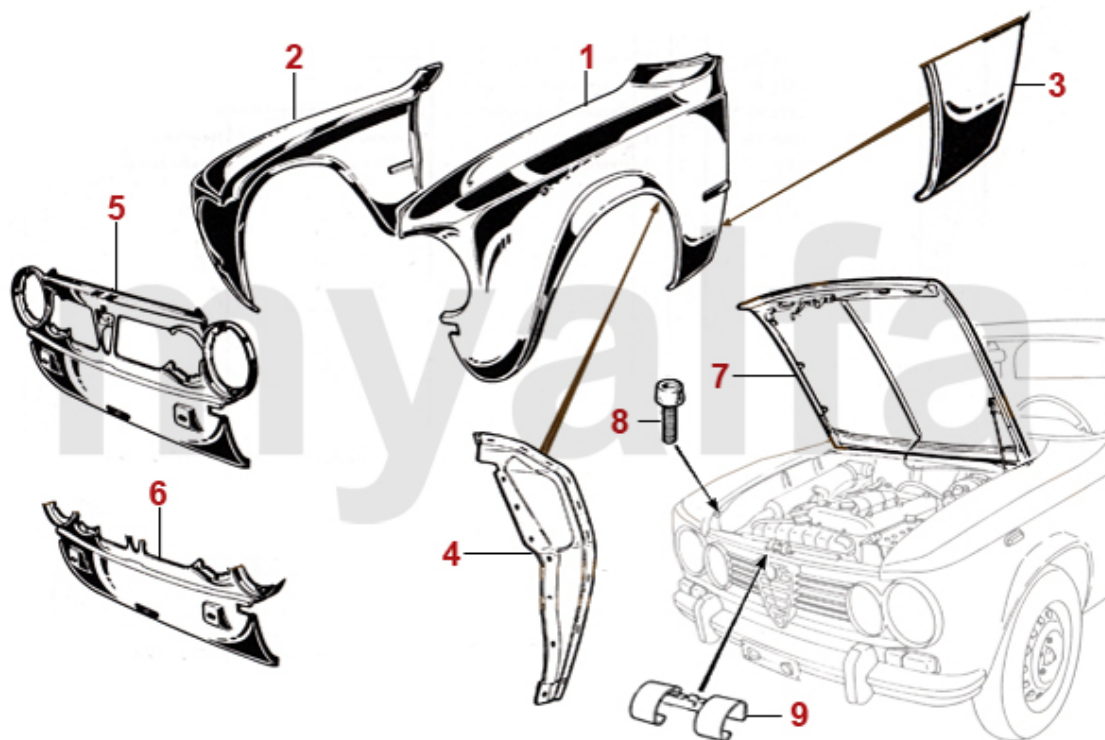

1	1120031	FRONT WING GIULIA LEFT	On request
2	1120042	FRONT WING GIULIA RIGHT	On request
3	1202681	REPAIR PANEL FRONT WING GIULIA REAR LEFT	SEK577.20
3	1202682	REPAIR PANEL FRONT WING GIULIA REAR RIGHT	SEK577.20
4	1191561	SPLASH PANEL GIULIA WITH SEAL LEFT	SEK1,107.64
4	1191562	SPLASH PANEL GIULIA WITH SEAL RIGHT	SEK1,107.64
5	1110010	FRONT PANEL GIULIA	SEK6,750.88
6	1112080	FRONT VALANCE GIULIA	SEK2,308.66
7	1131260	BONNET GIULIA	On request
7	1131270	BONNET GIULIA NUOVA	On request
8	1631580	BONNET STOP GIULIA / BERLINA (SET 2 PC)	SEK268.20
9	1191180	BONNET SPRING PLATE GIULIA	SEK408.06