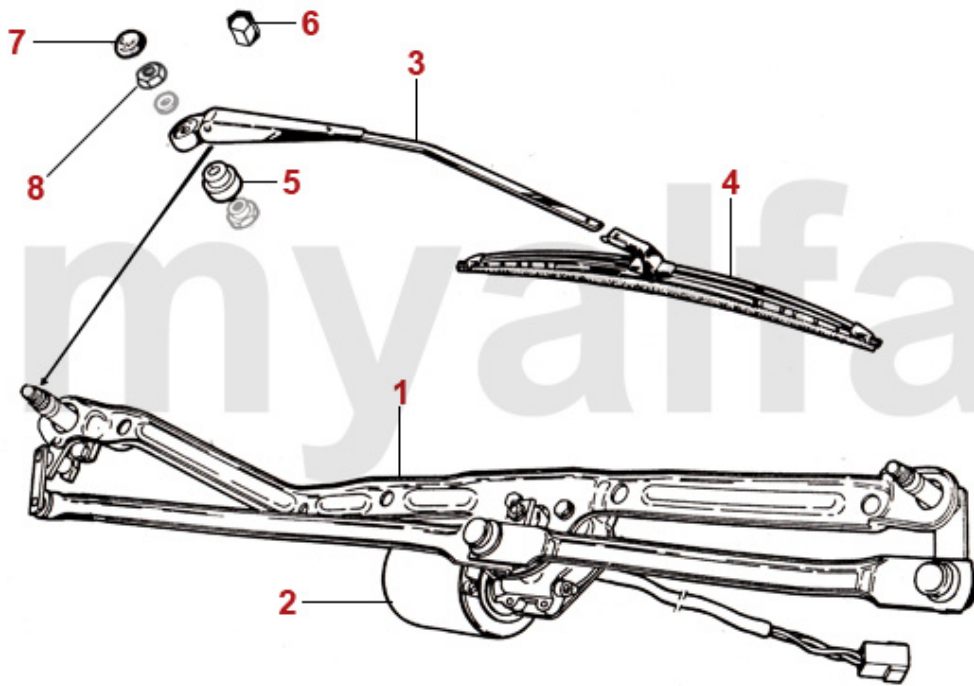

1	8840360	WIPER LINKAGE GIULIA	SEK2,320.32
2	8841110	WIPER MOTOR GIULIA / GT BERTONE 4 CONNECTIONS	SEK2,203.63
2	8840470	WIPER MOTOR GIULIA / GT BERTONE / SPIDER 1966-69 / 3 CONNECTIONS	SEK2,203.63
3	8830201	WIPER ARM GIULIA/BERLINA LEFT BAYONET END STAINLESS STEEL	SEK348.68
3	8830202	WIPER ARM GIULIA/BERLINA RIGHT BAYONET END STAINLESS STEEL	SEK348.68
4	8830040	SET WIPER BLADES GT BERTONE/ GIULIA/ BERLINA/SPIDER 1966-69 HOOK END STAINLESS STEEL	SEK441.92
4	8830030	SET WIPER BLADES GT BERTONE/GIULIA/ BERLINA/SPIDER 1966-69 BAYONET END STAINLESS STEEL	SEK418.61
4	8830120	SET WIPER BLADES GT BERTONE/GIULIA/SPIDER 1966-69 BAYONET END STAINLESS STEEL (CARELLO DESIGN)	SEK465.23
5	8830350	WIPER SPINDLE CAP GIULIA / GT BERTONE	SEK103.79
6	8830080	DOMED NUT WIPER ARM STAINLESS STEEL	SEK11.10
6	8830090	DOMED NUT WIPER ARM ORIGINAL ALUMINIUM	SEK17.48
7	8830070	CAP WIPER ARM (SET) GRAY	SEK62.99
7	8830240	WIPER SPINDLE COVER OVAL, GRAY	SEK110.72
7	8830250	WIPER SPINDLE CAP OVAL, BLACK	SEK110.72
8	8830100	NUT WIPER ARM	SEK11.10