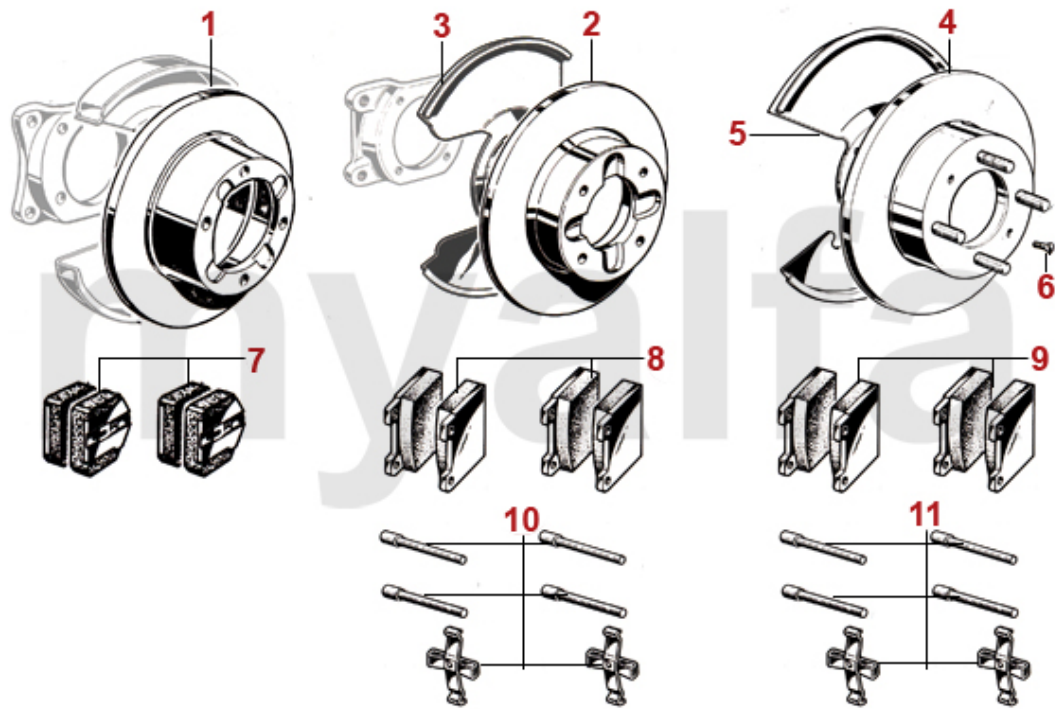

1	6101020	BRAKE DISC 1300/1600 1963-66 FRONT, DUNLOP , DIAMETER 285 mm	SEK2,097.62
2	6100010	BRAKE DISC 1300/1600 1967-85 FRONT, DIAMETER 267 mm	SEK658.79
2	6100050	BRAKE DISC 1300/1600 1966-67 FRONT, ATE, 1st SERIES	SEK2,320.32
2	6100060	FRONT BRAKE DISC ORIGINAL EQUIPMENT QUALITY (BREMBO) 1300/1600 1967-85, DIAMETER 267mm	On request
3	6630481	BACKING PLATE FRONT DISK 1300-1600 LEFT	SEK577.20
3	6630482	BACKING PLATE FRONT DISK 1300-1600 RIGHT	SEK577.20
4	6100020	BRAKE DISC 1750/2000, 1600 1986-93 FRONT, DIAMETER 272mm	SEK944.47
4	6100070	FRONT BRAKE DISC ORIGINAL EQUIPMENT QUALITY (BREMBO) 1750/2000, 1600 1986-93, DIAMETER 272mm	SEK1,037.71
5	6630491	BACKING PLATE FRONT BRAKE DISK1750-2000 LEFT	SEK577.20
5	6630492	BACKING PLATE FRONT BRAKE DISK 1750-2000 RIGHT	SEK577.20
6	6500560	CENTERING SCREW FOR BRAKE DISC/DRUM FRONT AND REAR	SEK22.20
7	6300910	BRAKE PADS 1300/1600 FRONT, DUNLOP	SEK1,142.61
8	630004F	BRAKE PADS 1300/1600 1964-85 FRONT, OEM QUALITY	SEK453.57
8	6300040	BRAKE PADS 1300/1600 1966-85 FRONT	SEK285.69
9	630005F	BRAKE PADS 1750/2000, 1600 1986-93 FRONT, OEM QUALITY	SEK460.51
9	6300050	BRAKE PADS 1750/2000, 1600 1986-93 FRONT	SEK348.68
10	6500070	RETAINING PIN SET BRAKE PADS 1300-1600 1966-85 FRONT	SEK110.72
11	6500080	RETAINING PIN SET BRAKE PADS 1750-2000, 1600 1986-93 FRONT	SEK115.44
12	6500060	RETAINING PIN SET BRALE PADS DUNLOP FRONT	SEK227.41