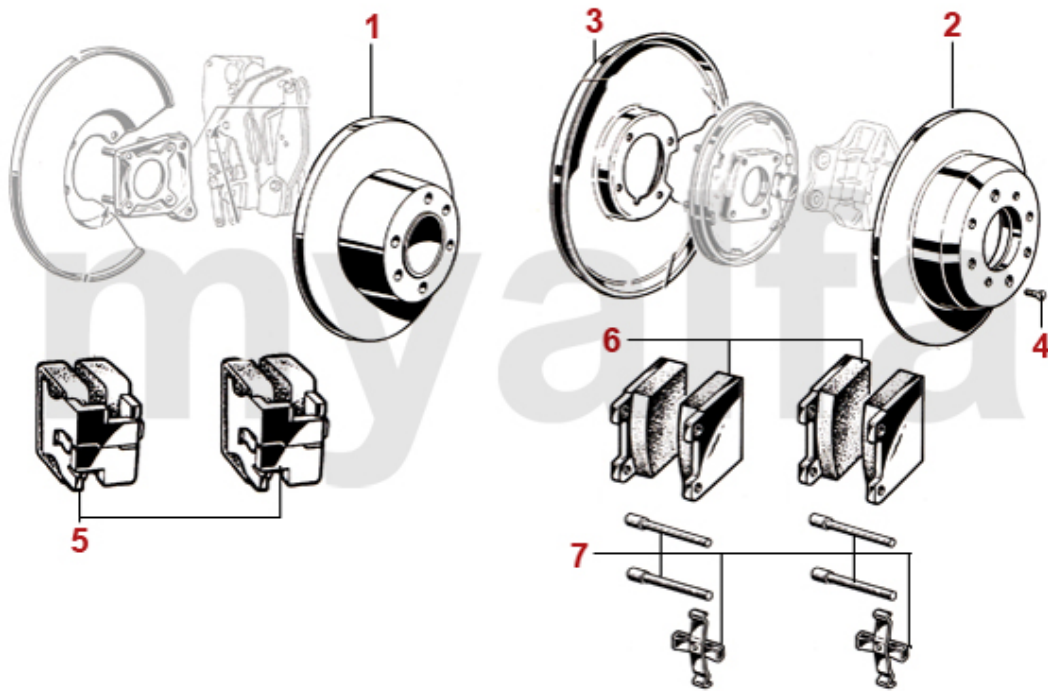

1	6101030	BRAKE DISC 1963-66 REAR, DUNLOP	SEK1,923.91
2	6100030	BRAKE DISC 1966-93 REAR	SEK757.85
2	6100090	REAR BRAKE DISC ORIGINAL EQUIPMENT QUALITY (BREMBO) 1966-93	SEK804.47
3	6630500	REAR BRAKE DISC BACKING PLATE	SEK500.19
4	6500560	CENTERING SCREW FOR BRAKE DISC/DRUM FRONT AND REAR	SEK22.20
5	6301010	BRAKE PADS REAR 1963-66, DUNLOP	SEK1,263.87
6	630006F	BRAKE PADS 1300-2000 1966-93 REAR, OEM QUALITY	SEK425.55
6	6300060	BRAKE PADS 1300-2000 REAR	SEK297.34
7	6500090	RETAINING PIN SET BRAKE PADS REAR	SEK110.72