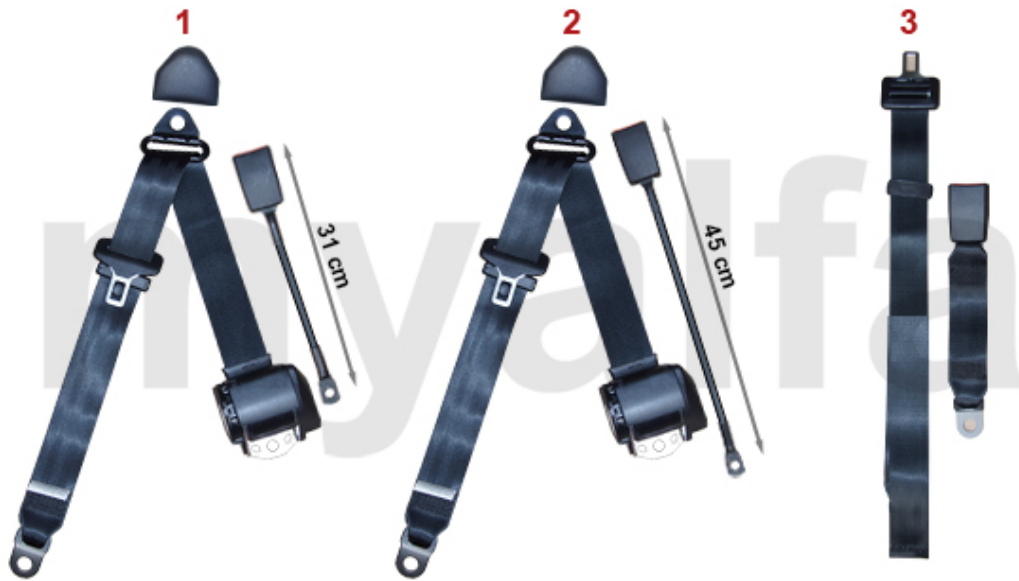

0	1780630	SHIFT KNOB WOOD WITH SMALL BADGE	On request
0	1781050	SHIFT KNOB WOOD MAHOGANY RED WITH BIG BADGE	On request
0	1783950	GEAR KNOB WOOD BROWN COLOR WITHOUT ALFA LOGO	On request
0	1780140	GEAR-SHIFT KNOB - wood ERGONOMIC without emblem	On request
0	1784010	GEARKNOB PLASTIC ORIGINAL WITH GEAR SHIFT GATE, PUSH ON STYLE	SEK571.37
0	1784000	GEARKNOB PLASTIC ORIGINAL, PUSH ON STYLE	SEK460.51
0	1783990	GEARKNOB PLASTIC ORIGINAL, SCREW ON STYLE	SEK553.89

1	1761440	INERTIA REEL SEAT BELT GIULIA / GT BERTONE STALK 31 cm	SEK931.57
2	1761380	INERTIA REEL SEAT BELT GIULIA STALK 45 cm	SEK931.57
3	1763920	STATIC SEAT BELT REAR	SEK465.23