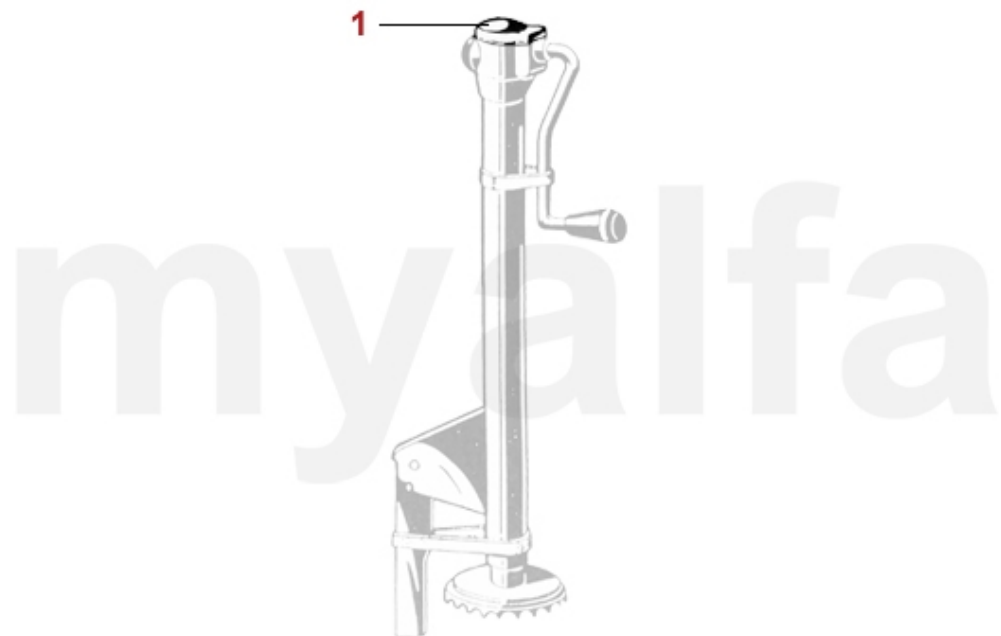

1	9730010	FERTAN-CORROSION PROTECTION 30ML (43,30 EURO/100ML)	On request
2	9730020	FERTAN-CORROSION PROTECTION - 1 l	SEK687.92
3	9730210	CORROSION PROTECTION GREASE 750 g MIKE SANDER	SEK231.99
4	9730050	UNDERSEAL 1000 ml	On request

1 9811050 BATTAINI CAP FOR JACK TOP ALFA ROMEO 105 SERIES

SEK197.58