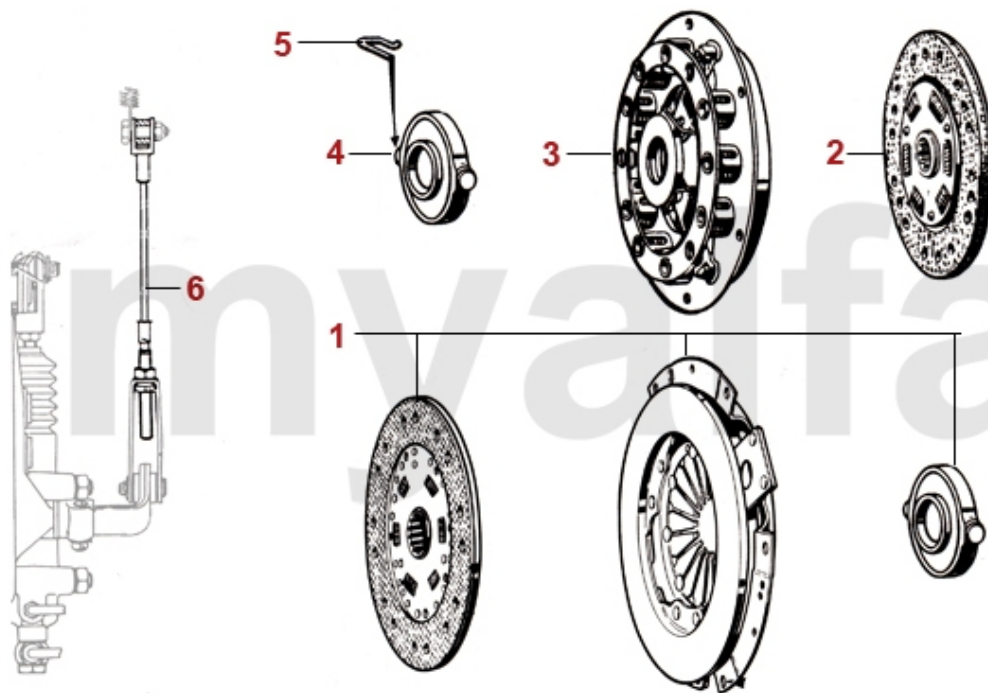

1	4311020	CLUTCH KIT 750/101, 105 1st SERIES MECHANICAL CONVERSION TO DIAPHRAGM SPRING PRESSURE PLATE	SEK5,468.42
2	4340290	CLUTCH DISC MECHANICAL	SEK1,160.09
2	4340300	CLUTCH DISC MECHANICAL FICHTEL & SACHS	SEK1,737.29
3	4330310	PRESSURE PLATE MECHANICAL	SEK2,670.11
4	4350010	CLUTCH RELEASE BEARING MECHANICAL WITH RETAINING CLIPS	SEK687.92
4	4350320	CLUTCH RELEASE BEARING MECHANICAL	SEK873.29
5	4390010	RETAINING CLIP CLUTCH RELEASE BEARING MECHANICAL	SEK55.92
5	4390400	RETAINING SPRING (SET 2 PCS) CLUTCH RELEASE BEARING MECHANICAL CLUTCH SACHS	SEK103.79
6	4390280	CLUTCH CABLE	SEK231.99