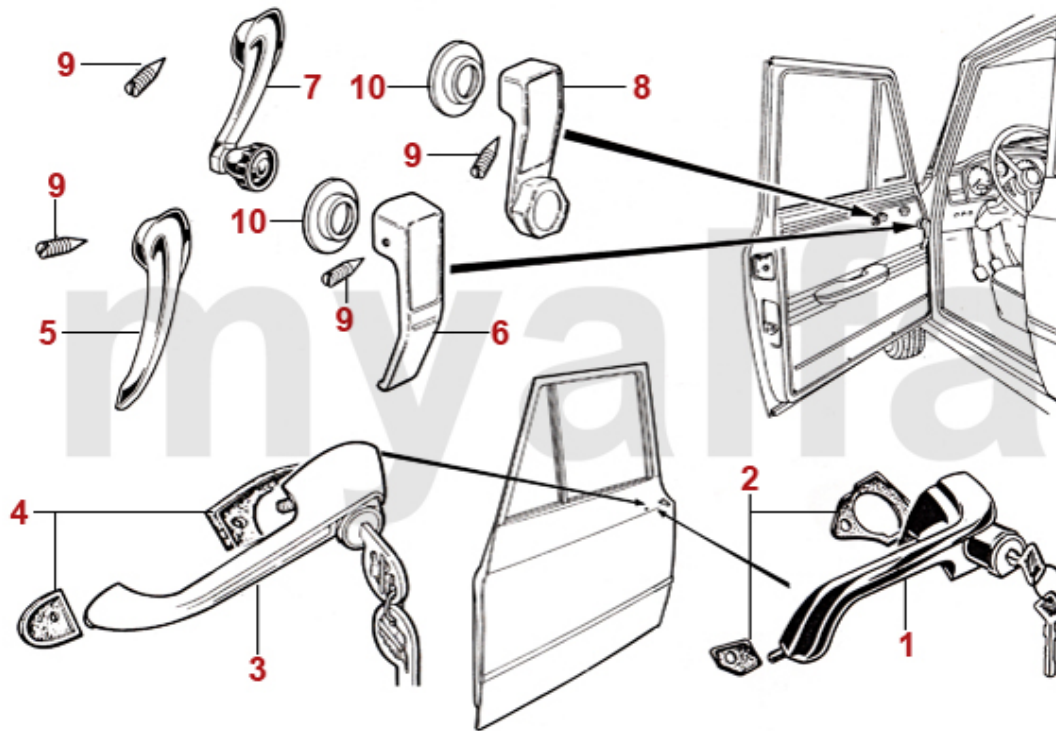

1	1170050	SET OUTER DOOR HANDLES GIULIA 1962-69 FRONT AND REAR	On request
2	1631000	SET OUTER DOOR HANDLE RUBBER GIULIA 1962-69	SEK338.13
3	1170060	SET OUTER DOOR HANDLES GIULIA 1969-77 FRONT/REAR	On request
4	1631020	SET OUTER DOOR HANDLE RUBBER GIULIA 1969-77	SEK338.13
5	1761140	INNER DOOR HANDLE GIULIA 1963-69, BERTONE GTA	SEK348.68
6	1760500	INNER DOOR HANDLE 1974-89	SEK437.20
7	1761130	WINDOW WINDER HANDLE GIULIA, GT BERTONE SERIES 1	SEK378.93
8	1760530	WINDOW WINDER HANDLE 1974-89	SEK496.73
9	1761370	GRUB SCREW INNER DOOR HANDLE / WINDOW WINDER HANDLE	SEK46.62
10	1761040	PLASTIC BACKING INNER DOOR HANDLE / WINDOW WINDER HANDLE 1974-93 BLACK	SEK32.61
11	1331500	TRIM FOR OUTER SILL GIULIA 105/115	On request
12	1760601	QUARTERLIGHT LEVER GIULIA / SPIDER LEFT	SEK687.92
12	1760602	QUARTERLIGHT LEVER GIULIA / SPIDER RIGHT	SEK687.92