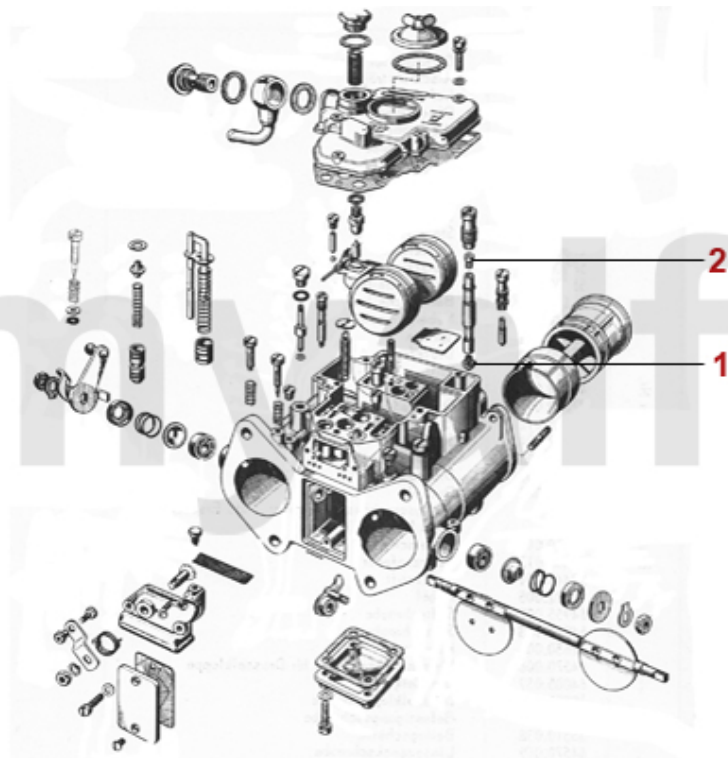

1	2524000	MAIN JET 110 WEBER DCOE	SEK103.79
1	2524010	MAIN JET 115 WEBER DCOE	SEK103.79
1	2524040	MAIN JET 130 WEBER DCOE	SEK103.79
1	2524050	MAIN JET 135 WEBER DCOE	SEK103.79
1	2524060	MAIN JET 140 WEBER DCOE	SEK103.79
1	2524070	MAIN JET 145 WEBER DCOE	SEK103.79
1	2524080	MAIN JET 150 WEBER DCOE	SEK103.79
1	2524090	MAIN JET 155 WEBER DCOE	SEK103.79
1	2524100	MAIN JET 160 WEBER DCOE	SEK85.05
1	2524110	MAIN JET 165 WEBER DCOE	SEK85.05
1	2524120	MAIN JET 170 WEBER DCOE	SEK85.05
1	2524130	MAIN JET 175 WEBER DCOE	SEK85.05
1	2524140	MAIN JET 180 WEBER DCOE	SEK85.05
2	2524500	AIR CORRECTION JET 150 WEBER DCOE	SEK103.79
2	2524510	AIR CORRECTION JET 155 WEBER DCOE	SEK103.79
2	2524520	AIR CORRECTION JET 160 WEBER DCOE	SEK103.79
2	2524530	AIR CORRECTION JET 165 WEBER DCOE	SEK103.79
2	2524540	AIR CORRECTION JET 175 WEBER DCOE	On request
2	2524550	AIR CORRECTION JET 180 WEBER DCOE	SEK103.79
2	2524560	AIR CORRECTION JET 185 WEBER DCOE	SEK103.79
2	2524570	AIR CORRECTION JET 190 WEBER DCOE	SEK103.79
2	2524580	AIR CORRECTION JET 195 WEBER DCOE	SEK103.79
2	2524600	AIR CORRECTION JET 205 WEBER DCOE	SEK85.05
2	2524610	AIR CORRECTION JET 210 WEBER DCOE	SEK85.05
2	2524620	AIR CORRECTION JET 220 WEBER DCOE	SEK85.05
2	2524630	AIR CORRECTION JET 245 WEBER DCOE	SEK85.05