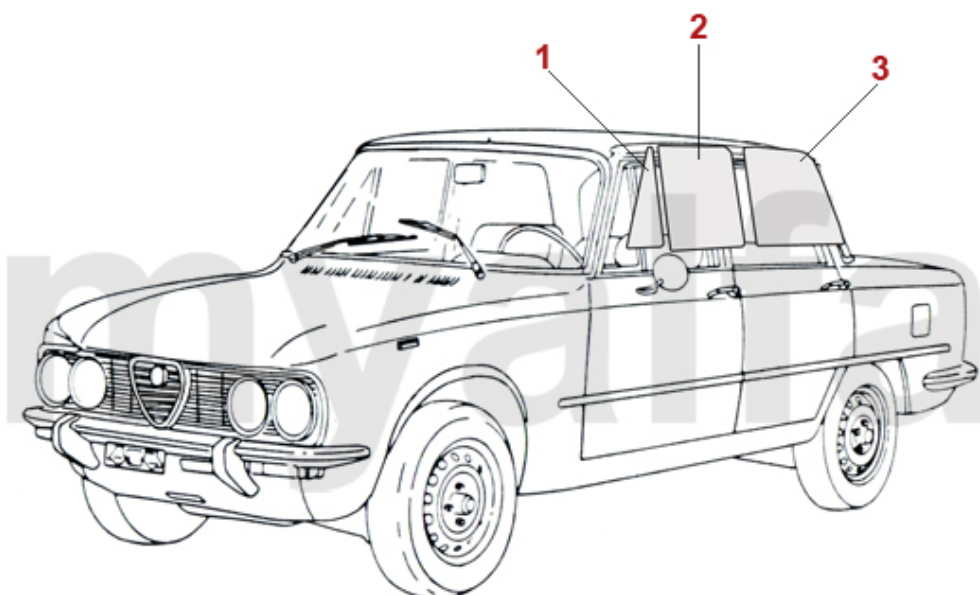

1	1340450	QUARTERLIGHT GIULIA / BERLINA LEFT/RIGHT CLEAR	SEK483.82
1	1340420	REAR SIDE WINDOW GIULIA / BERLINA LEFT/RIGHT GREEN	SEK698.47
2	1340432	DOOR WINDOW GIULIA / BERLINA FRONT RIGHT GREEN	SEK757.85
2	1340462	DOOR WINDOW GIULIA / BERLINA FRONT RIGHT CLEAR	SEK752.03
2	1340431	DOOR WINDOW GIULIA / BERLINA FRONT LEFT GREEN	SEK757.85
2	1340461	DOOR WINDOW GIULIA / BERLINA FRONT LEFT CLEAR	SEK752.03
3	1340471	DOOR WINDOW GIULIA REAR LEFT CLEAR	SEK833.61
3	1340442	DOOR WINDOW GIULIA REAR RIGHT GREEN	SEK873.29
3	1340472	DOOR WINDOW GIULIA REAR RIGHT CLEAR	SEK833.61
3	1340441	DOOR WINDOW GIULIA REAR LEFT GREEN	SEK873.29