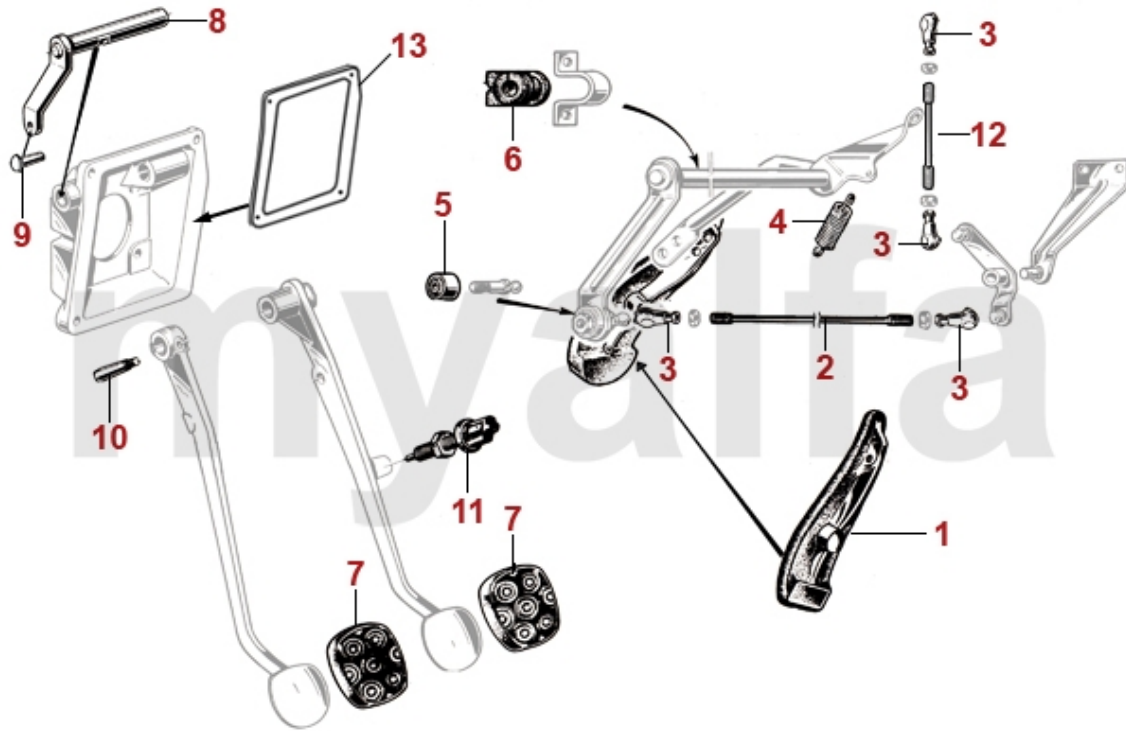

1	1701100	ACCELERATOR PEDAL STANDING PEDALS	SEK548.06
1	1700770	ACCELERATOR PEDAL HANGING PEDALS	SEK524.75
2	2521320	ADJUSTABLE ACCELERATOR ROD, LONG	SEK256.55
3	2521310	METAL THROTTLE ROD END	SEK46.07
4	1191760	RETURN SPRING ACCELERATOR LINKAGE	SEK103.79
5	2522160	BUSH ACCELERATOR LINKAGE 105/115/116, CLUTCH LINKAGE, CARBURETTOR STUD 750/101	SEK54.81
6	2521740	ACCELERATOR RUBBER MOUNT (SET)	SEK110.72
7	1700100	BRAKE / CLUTCH PEDAL RUBBER (SET 2 PC)	SEK115.44
8	4390240	CLUTCH PIVOT SHAFT HANGING PEDALS	SEK1,107.64
9	4390250	BOLT CLUTCH PIVOT SHAFT / CLUTCH MASTER CYLINDER HANGING PEDALS	SEK54.25
10	4390260	CLAMP CLUTCH PEDAL / PIVOT SHAFT HANGING PEDALS	SEK99.07
11	8630410	BRAKE LIGHT SWITCH MECHANICAL AT BRAKE PEDAL	SEK150.41
12	2521330	ADJUSTABLE THROTTLE ROD SHORT	SEK162.06
13	1630060	RUBBER SEAL FOR PEDAL BOX , HANGING PEDALS	SEK255.44