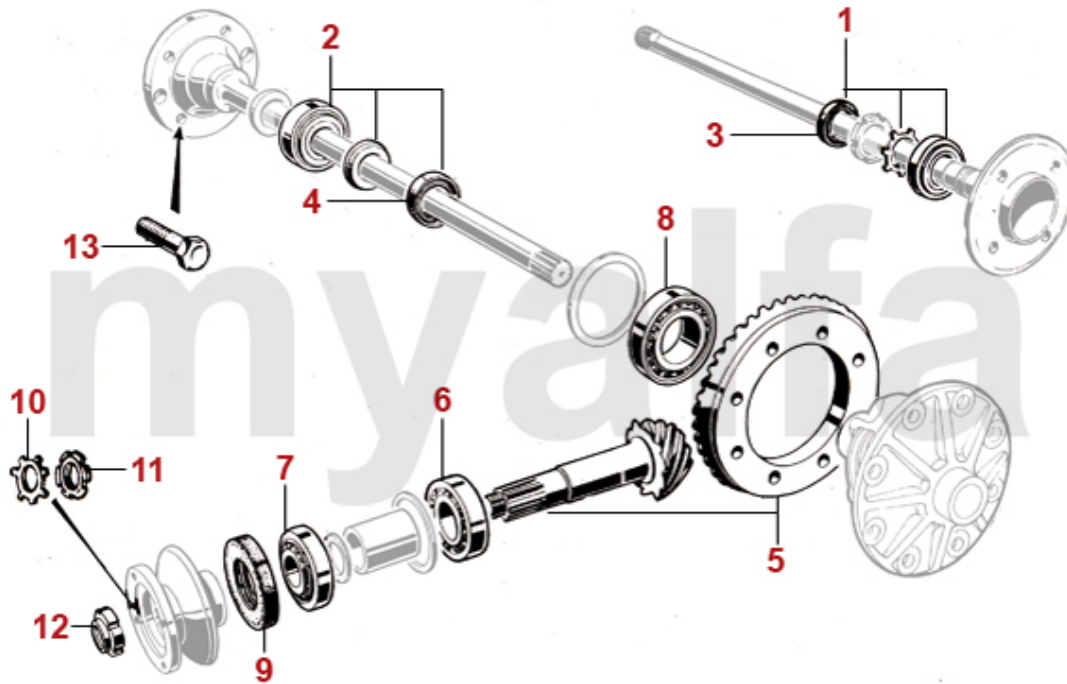

1	5441550	WHEEL BEARING KIT REAR 1964-72 WITH TAB WASHER	SEK809.19
2	5441560	WHEEL BEARING KIT REAR 1972-93 WITH SHRINK RING	SEK738.01
2	5441571	WHEEL BEARING REAR - 1900 / 101 1600 /105/115 RACING	SEK1,219.61
3	2330270	OIL SEAL WHEEL BEARING REAR 750/101, 105 1300-1750 1962-72 52/30/10	SEK170.25
4	2330280	OIL SEAL WHEEL BEARING REAR 1300-2000 1972-93 52/34/10	SEK110.72
5	4521850	Teller/Kegelrad 10/43	On request
6	4531070	REAR ROLLER BEARING FOR PINION - 105 1300-1750, 101 1600	SEK1,154.26
6	4530900	REAR PINION BEARING 2000	SEK977.08
7	4531420	FRONT ROLLER BEARING FOR PINION - 105 1300-1750, 101 1600	SEK690.28
7	4530890	FRONT PINION BEARING 2000	SEK687.92
8	4530960	DIFFERENTIAL CASE BEARING, 105 1300-1750, 101 1600	SEK1,387.50
8	4530510	DIFFERENTIAL CASE BEARING 2000	SEK515.32
9	2330530	OIL SEAL DIFFERENTIAL CASE FRONT - 105 1300-1600, 750/101	SEK150.96
9	2330260	OIL SEAL DIFFERENTIAL 2000 74.5/45/12	SEK208.13
9	2331560	OIL SEAL DIFFERENTIAL 1750 72/40/10	SEK150.96
10	4541720	TAB WASHER PINION NUT - 105 1300-1750 , 750/101	SEK57.17
11	4541810	PINION NUT - 105 1300-1750, 750/101	SEK250.58
12	4541820	PINION NUT 2000 2000	SEK250.58
13	5740862	WHEEL STUD RIGHT HAND THREAD 105 REAR UP TO 1972, 750/101/102/106 REAR AND FRONT	SEK170.25
13	5740861	WHEEL STUD LEFT HAND THREAD 105 REAR UP TO 1972, 750/101/102/106 REAR AND FRONT	SEK170.25
13	5740850	REAR WHEEL BOLT RIGHT HAND THREAD FROM YEAR 1972 105/115	SEK74.65