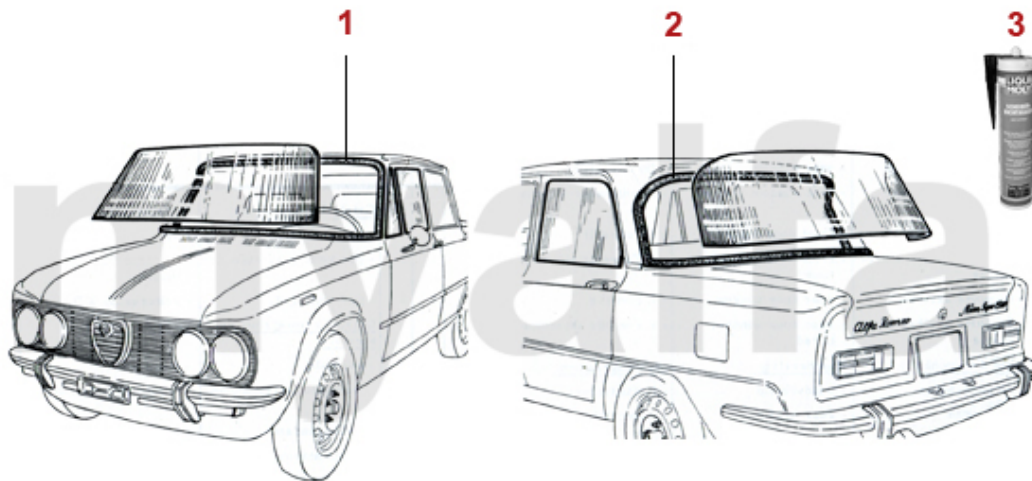

1	1610010	FRONT SCREEN RUBBER SEAL GIULIA / BERLINA	SEK931.57
2	1610020	REAR SCREEN RUBBER SEAL GIULIA	SEK931.57
3	9700070	WINDOW SEALANT 310 ml	SEK256.55