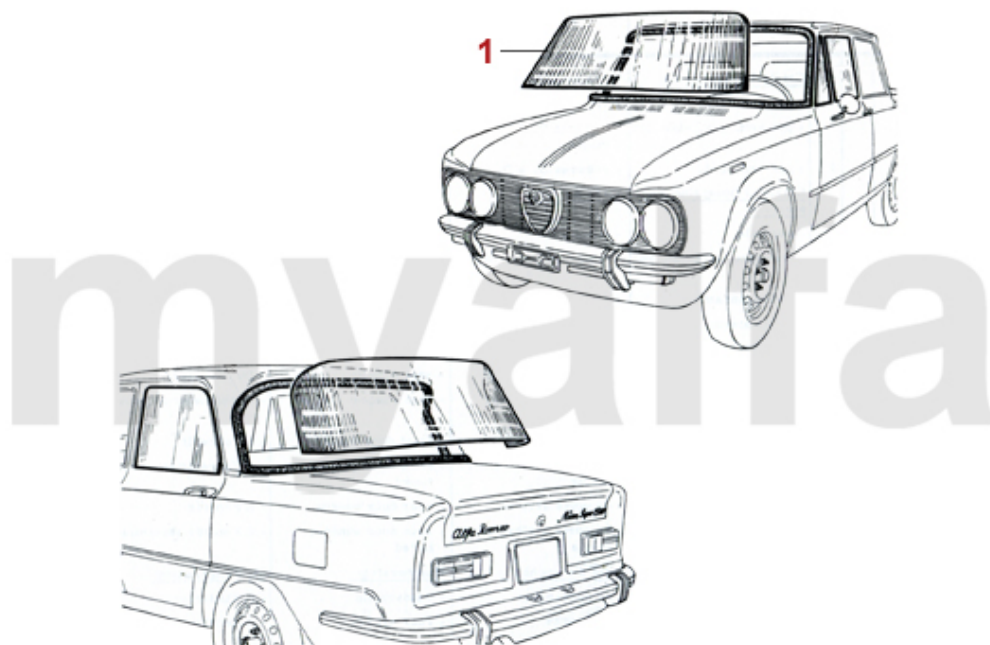

1	1340330	FRONT SCREEN GIULIA / BERLINA GREEN	SEK3,648.29
1	1340340	FRONT SCREEN GIULIA / BERLINA GREEN WITH DARK GREEN TOP	SEK3,952.57
1	1340230	FRONT SCREEN GIULIA / BERLINA CLEAR	SEK3,486.23