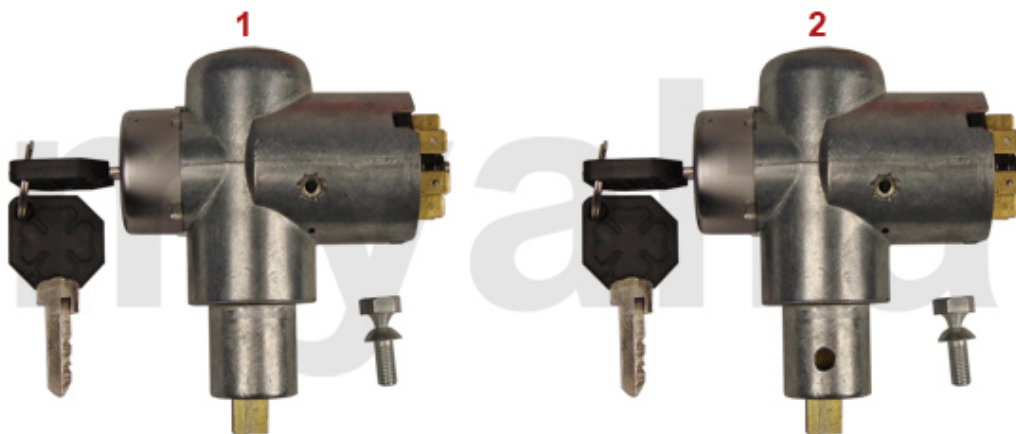

1 8110080 **IGNITION SWITCH RIGHT SIDE OF STEERING WHEEL**

SEK1,620.74

2 8110100 **IGNITION SWITCH LEFT SIDE OF STEERING WHEEL**

SEK1,620.74

1	8181620	HT LEADS 5mm CARBURETTOR MODELS, GREEN	SEK687.92
1	8180460	HT LEADS 7mm CARBURETTOR MODELS, RED	SEK460.51
1	8180450	HT LEADS 7mm CARBURETTOR MODELS, BLACK	SEK553.89
1	8180470	HT LEADS 7mm CARBURETTOR MODELS PREMIUM QUALITY, RED	SEK570.12
1	8180480	HT LEADS 7mm CARBURETTOR MODELS PREMIUM QUALITY, GREEN	SEK553.89
1	8180490	HT LEADS 7mm CARBURATOR MODELS YELLOW, PREMIUM QUALITY	SEK571.37
2	8120420	IGNITION COIL CARBURETTOR HEAVY DUTY WITH RESISTOR	SEK1,370.02
2	8120200	IGNITION COIL CARBURETTOR STANDARD	SEK437.20
2	8120210	IGNITION COIL CARBURETTOR MODEL ORIGINAL MAGNETI MARELLI	SEK697.22
3	BA2HL	SPARK PLUG "myalfa" 2HL	SEK103.79
3	BP7ES	OE. 60512929 SPARK PLUG NGK BP7ES	SEK57.17
4	8181750	HT LEAD CLAMP FIT ON THERMOSTAT HOUSING	SEK197.03