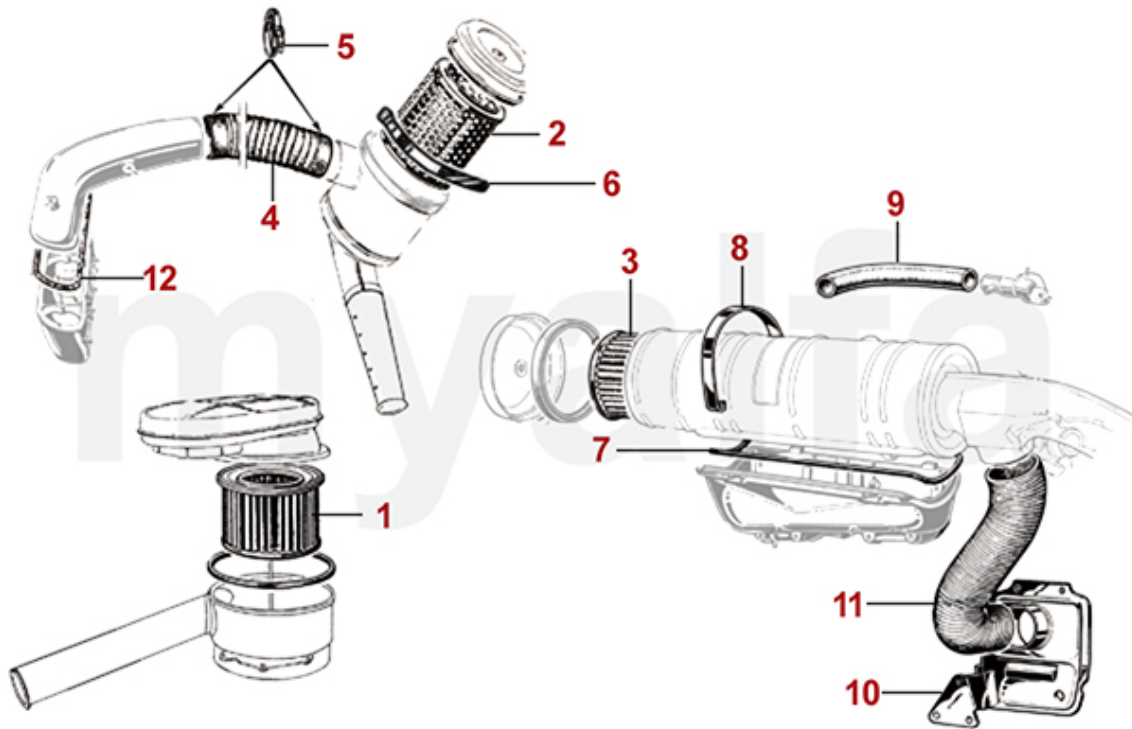

1	2920170	AIR FILTER GIULIA REGISTER CARBURETTOR, FRAM 130 mm hoch	SEK629.65
2	2920030	AIR FILTER 1300-1750 SERIES 1 EXHAUST SIDE	SEK815.02
3	2920020	AIR FILTER 1300-2000 400mm	SEK274.03
5	2580380	HOSE CLAMP BREVETTI ROMA BLOK 80-100mm	SEK329.95
6	2520110	AIR FILTER CLAMP GIULIA, GT BERTONE, SPIDER 105SERIES 1	SEK571.37
7	2330110	AIR FILTER HOUSING RUBBER SEALS 2 PIECES	SEK115.44
8	2520100	CLAMP AIR FILTER BOX	SEK320.65
9	2280190	CRANK CASE VENT HOSE CARBURETTOR MODELS	SEK173.72
10	2521920	PREHEATING PLATE	On request
11	2550090	HOT AIR DUCTING TUBE	SEK277.50
12	2330200	AIR BOX COVER GASKET SERIES 1, AIR FILTER ON THE LEFT SIDE	SEK95.60