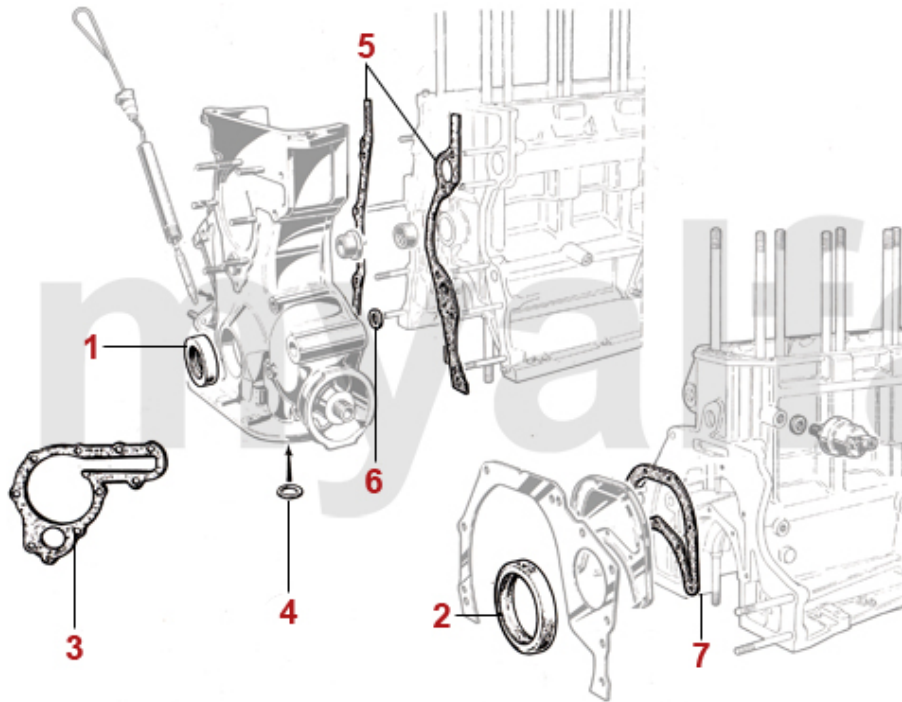

1	2330220	OIL SEAL CRANK SHAFT FRONT 35/50/10	SEK110.72
1	2330360	OIL SEAL CRANK SHAFT FRONT 35/50/10, ORIGINAL QUALITY	SEK208.13
2	2330600	OIL SEAL CRANK SHAFT REAR 84/105/12 SPIDER IE 1990-93 ORIGINAL QUALITY	SEK406.95
2	2330230	OIL SEAL CRANK SHAFT REAR 82/105/12 750/101/105/115/116 UP TO 1989, OEM QUALITY	SEK383.64
3	2330470	WATERPUMP GASKET - 105, 115, 101 1600 - FOR MECHNICAL REV-COUNTER	SEK66.46
4	2330730	O-RING OIL PUMP	SEK19.29
5	2331330	TIMING COVER GASKET SET (5pc)	SEK185.37
6	2330760	O-RING TIMING COVER 101/105/115/116	SEK57.17
7	2330610	REAR COVER PLATE GASKET	SEK48.98