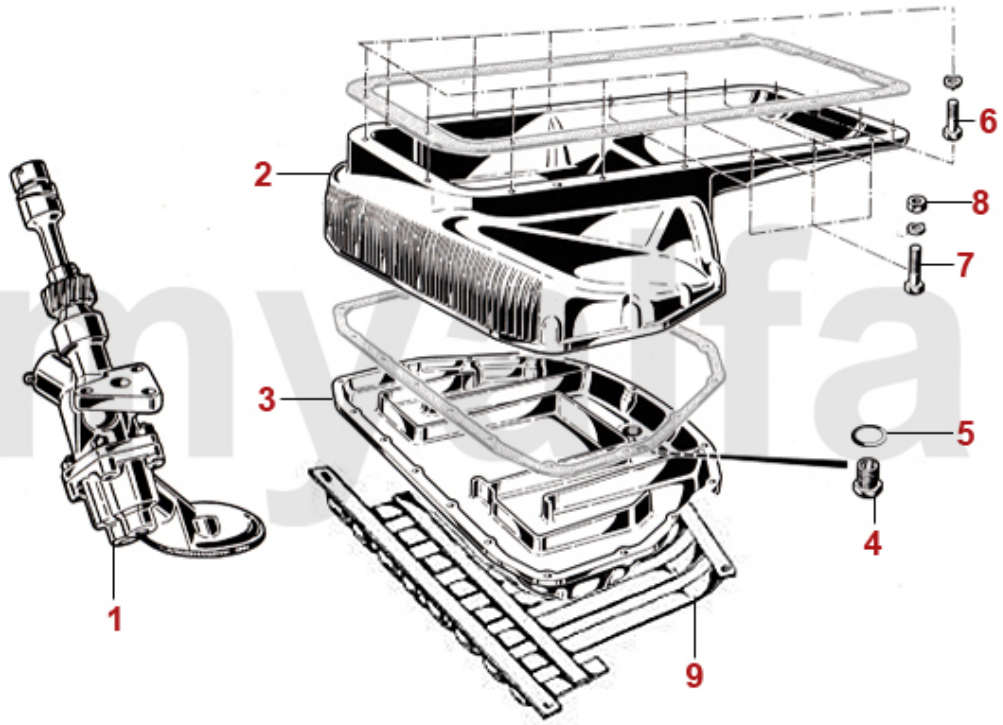

1	2270600	OIL PUMP 1300-2000 ORIGINAL	On request
2	2140580	UPPER OIL PAN USED (WITH HOLES, NO THREAD)	On request
2	2142940	UPPER OIL PAN USED VERSION (WITH STUDS)	On request
3	2280590	LATE LOWER SUMP PAN (NOT FOR EARLY 60s MODELS)	SEK2,087.08
4	2280120	SUMP PLUG WITH MAGNET	SEK150.41
5	2330060	SUMP PLUG WASHER SUMP / TRANSMISSION / DIFFERENTIAL	SEK18.59
6	2280130	HEX BOLT FOR UPPER OILPAN PART M7x1x30	SEK11.10
7	2280140	HEX BOLT FOR UPPER OIL PAN PART M7x1x35	SEK11.66
8	2280150	HEX NUT FOR BOLT ON UPPER OILPAN PART	SEK6.94
9	1350620	SUMP GUARD YELLOW COATED	SEK1,037.71