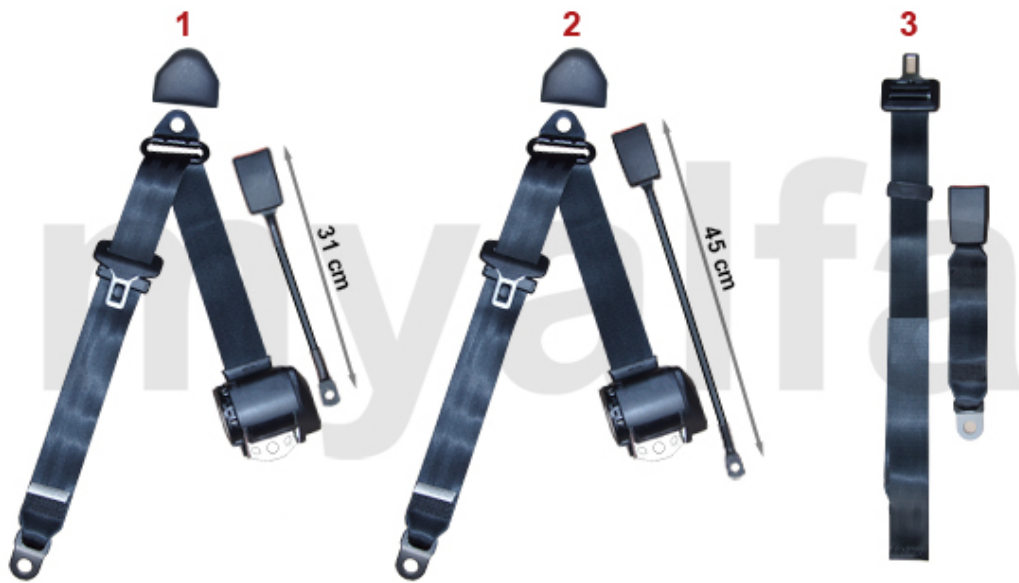

0	1780630	SHIFT KNOB WOOD WITH SMALL BADGE	On request
0	1781050	SHIFT KNOB WOOD MAHOGANY RED WITH BIG BADGE	On request
0	1783950	GEAR KNOB WOOD BROWN COLOR WITHOUT ALFA LOGO	On request
0	1780140	GEAR-SHIFT KNOB - wood ERGONOMIC without emblem	On request
0	1784010	GEARKNOB PLASTIC ORIGINAL WITH GEAR SHIFT GATE, PUSH ON STYLE	SEK571.37
0	1784000	GEARKNOB PLASTIC ORIGINAL, PUSH ON STYLE	SEK460.51
0	1783990	GEARKNOB PLASTIC ORIGINAL, SCREW ON STYLE	SEK553.89

1	1761440	INERTIA REEL SEAT BELT GIULIA / GT BERTONE STALK 31 cm	SEK931.57
2	1761380	INERTIA REEL SEAT BELT GIULIA STALK 45 cm	SEK931.57
3	1763920	STATIC SEAT BELT REAR	SEK465.23