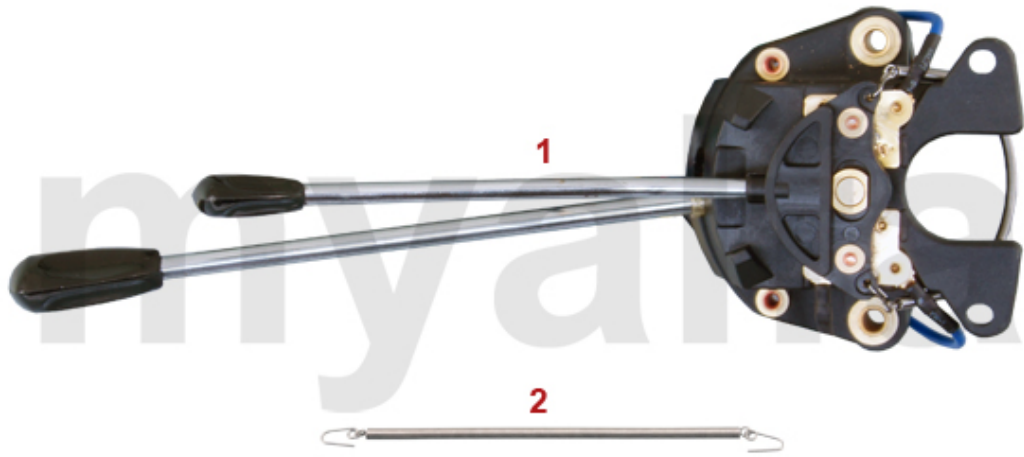

1	8411510	COLUMN SWITCH 1962-80 2 HEADLIGHTS MODELS	SEK2,786.66
1	8410310	COLUMN SWITCH 1967-77 4 HEADLIGHT MODELS	SEK2,786.66
2	8431320	INDICATOR RETURN SPRING	SEK92.13