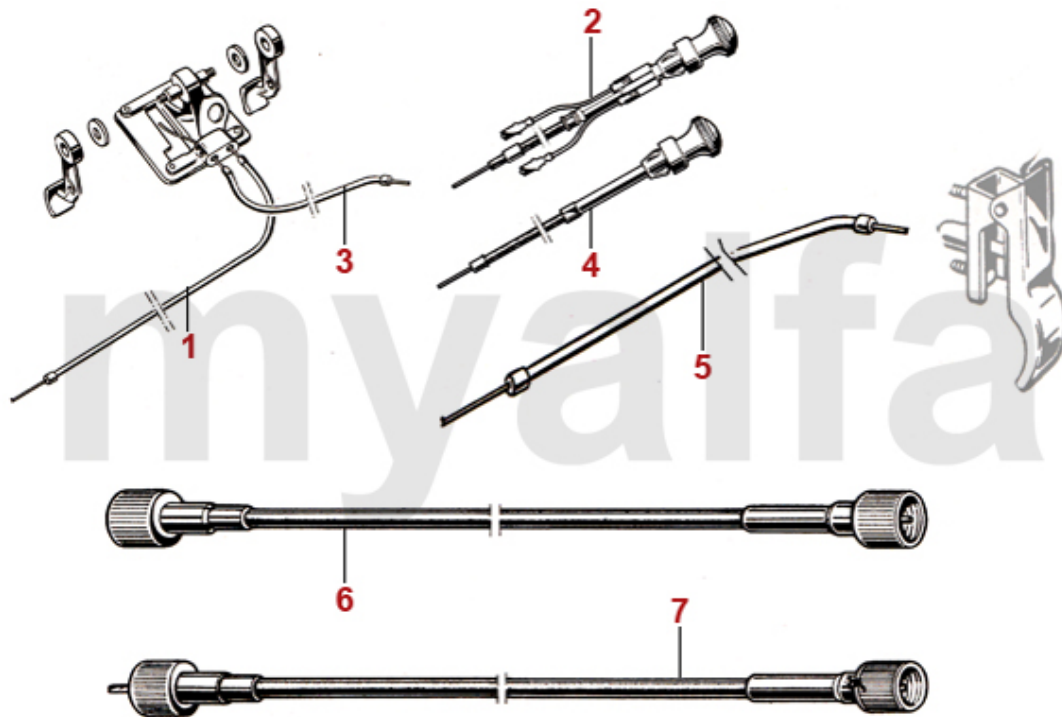

1	1190120	CHOKE CABLE ALL MODELS WITHOUT CONSOLE/MANUAL THROTTLE CABLE SPIDER 1970-86 W. CONSOLE	SEK138.75
2	1190130	CHOKE CABLE SPIDER 1970-86 WITH CONSOLE	SEK430.26
3	1190110	MANUAL THROTTLE CABLE, NOT SPIDER WITH CONSOLE	SEK145.69
4	1190480	MANUAL THROTTLE CABLE FOR MODELS WITH PULL CHORD	SEK390.58
5	1190160	BONNET CABLE GIULIA - 750/101 SPIDER	SEK110.72
6	8900010	SPEEDOMETER CABLE 105/115 GIULIA, 750/101 - 1744 MM	SEK291.51
7	8900040	TACHOMETER CABLE 750/101/101/115 1300-1600/ GT BERTONE 1750, 1410 mm	SEK332.31