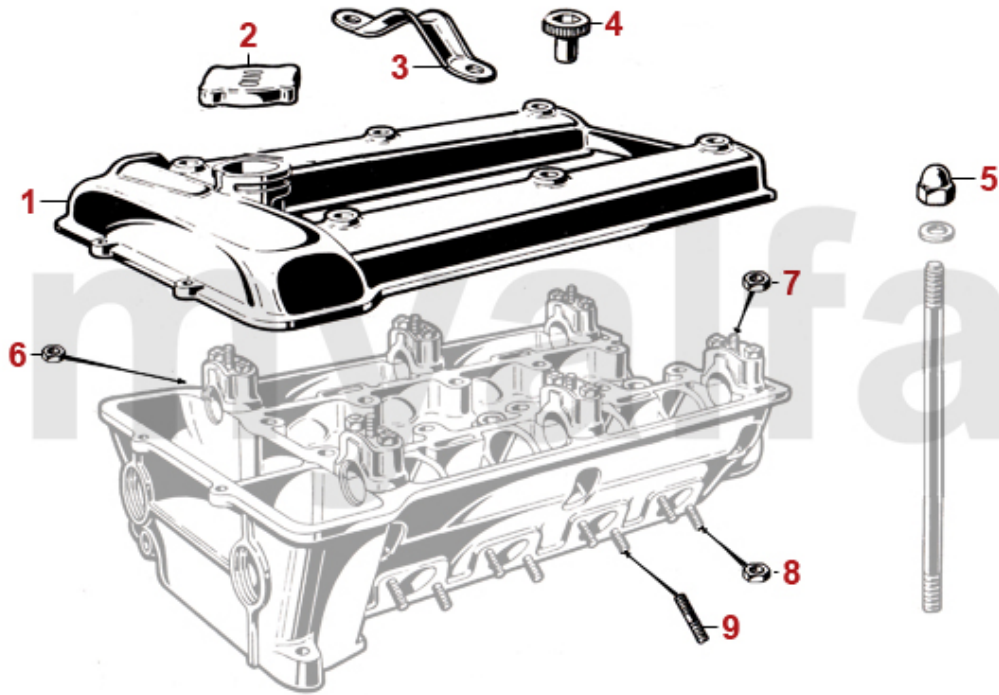

1	2122070	CAM COVER BLACK EPOXY COATED EXCHANGE	On request
2	2280570	OIL FILLER CAP Metall	SEK156.23
2	2281410	OIL FILLER CAP METAL CHROMED	SEK285.69
3	2281890	CYLINDER HEAD EXTRACTOR BRACKET 101/105/75	SEK173.72
4	2281150	CAM COVER SCREW 1959-70 HEXAGON SOCKET 14 mm	SEK150.41
4	2284760	CAM COVER SCREW WRENCH SIZE 17	SEK75.76
5	2282450	NUT CYLINDER HEAD (SET) WRENCH SIZE 17 mm	SEK158.59
5	2282460	NUT CYLINDER HEAD CHROMED WRENCH SIZE 19 mm	SEK150.41
5	2281520	CAM COVER SCREW HEXAGON SOCKET 6 mm	SEK69.93
5	2282480	NUT CYLINDER HEAD CHROMED WRENCH SIZE 17 mm	SEK150.41
6	2281270	STEEL NUT INTAKE MANIFOLD M 8 x 1 WRENCH SIZE 12 mm	SEK10.55
7	2282620	STEEL NUT M8x1 WRENCH SIZE 13mm	SEK10.55
8	2282610	COPPER NUT M 8 x 1 WRENCH SIZE 12mm EXHAUST MANIFOLD	SEK11.10
8	2281280	BRASS NUT EXHAUST MANIFOLD M 8 x 1 WRENCH SIZE 13 mm	SEK26.78
9	2280930	STUD CYLINDER HEAD / EXHAUST MANIFOLD	SEK26.78