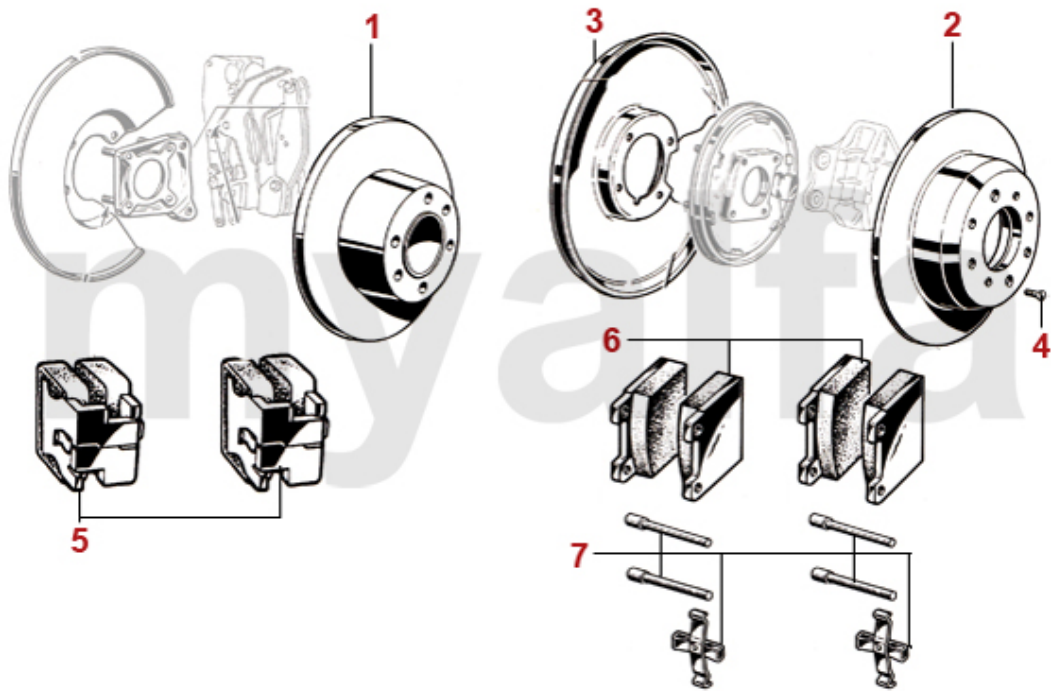

1	6101030	BRAKE DISC 1963-66 REAR, DUNLOP	SEK1,923.91
2	6100030	BRAKE DISC 1966-93 REAR	SEK757.85
2	6100090	REAR BRAKE DISC ORIGINAL EQUIPMENT QUALITY (BREMBO) 1966-93	SEK804.47
3	6630500	REAR BRAKE DISC BACKING PLATE	SEK500.19
4	6500560	CENTERING SCREW FOR BRAKE DISC/DRUM FRONT AND REAR	SEK22.20
5	6301010	BRAKE PADS REAR 1963-66, DUNLOP	SEK1,263.87
6	630006F	BRAKE PADS 1300-2000 1966-93 REAR, OEM QUALITY	SEK425.55
6	6300060	BRAKE PADS 1300-2000 REAR	SEK297.34
7	6500090	RETAINING PIN SET BRAKE PADS REAR	SEK110.72