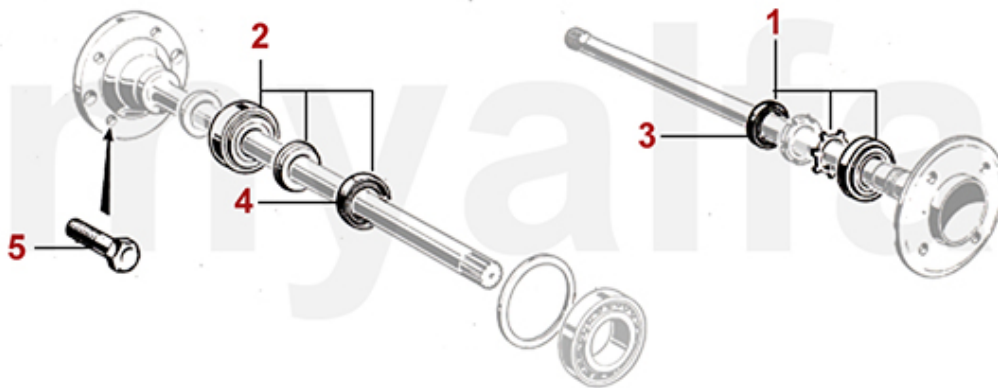

1	5441550	WHEEL BEARING KIT REAR 1964-72WITH TAB WASHER	SEK809.19
2	5441560	WHEEL BEARING KIT REAR 1972-93 WITH SHRINK RING	SEK738.01
2	5441570	SKF WHEEL BEARING SET 1972-93	SEK1,340.88
3	2330270	OIL SEAL WHEEL BEARING REAR 750/101, 105 1300-1750 1962-72 52/30/10	SEK170.25
4	2330280	OIL SEAL WHEEL BEARING REAR 1300-2000 1972-93 52/34/10	SEK110.72
5	5740862	WHEEL STUD RIGHT HAND THREAD 105 REAR UP TO 1972, 750/101/102/106 REAR AND FRONT	SEK170.25
5	5740850	REAR WHEEL BOLT RIGHT HAND THREAD FROM YEAR 1972 105/115	SEK74.65