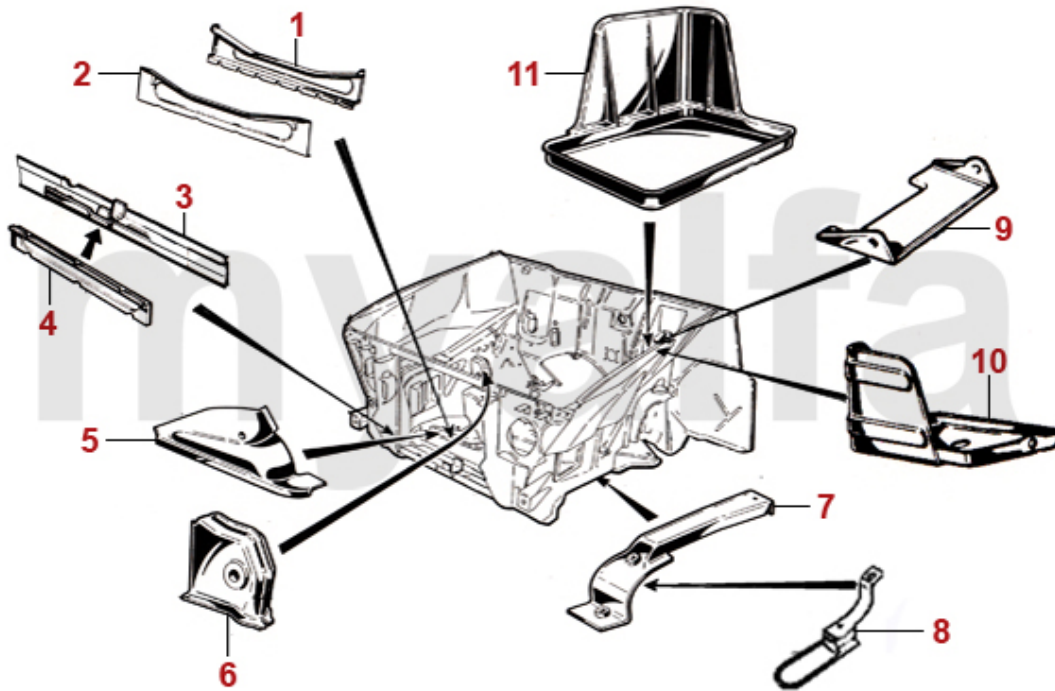

1	1110590	RADIATOR CROSS-MEMBER 1963-68 REAR PART	SEK1,387.50
2	1110580	RADIATOR CROSS-MEMBER 1963-68 FRONT PART	SEK757.85
3	1112210	RADIATOR CROSS-MEMBER 1968-93 FRONT PART	SEK641.30
4	1110600	RADIATOR CROSS-MEMBER 1968-93 REAR PART	SEK757.85
5	1190661	FLITCH PANEL LEFT	SEK1,270.95
5	1190662	FLITCH PANEL RIGHT	SEK1,270.95
6	5410680	TOP SUSPENSION ARM INNER MOUNT	SEK777.69
7	1191551	FRONT ANTI-ROLL BAR MOUNTING BRACKET LEFT	SEK465.23
7	1191552	FRONT ANTI-ROLL BAR MOUNTING BRACKET RIGHT	SEK465.23
8	1311050	FRONT TOW HOOK	SEK756.74
9	1190690	BATTERY SUPPORT PANEL	SEK528.22
10	1191270	BATTERY TRAY METAL SERIES 1	SEK1,509.88
11	1190250	BATTERY TRAY PLASTIC CARBURETTOR MODELS	SEK425.55