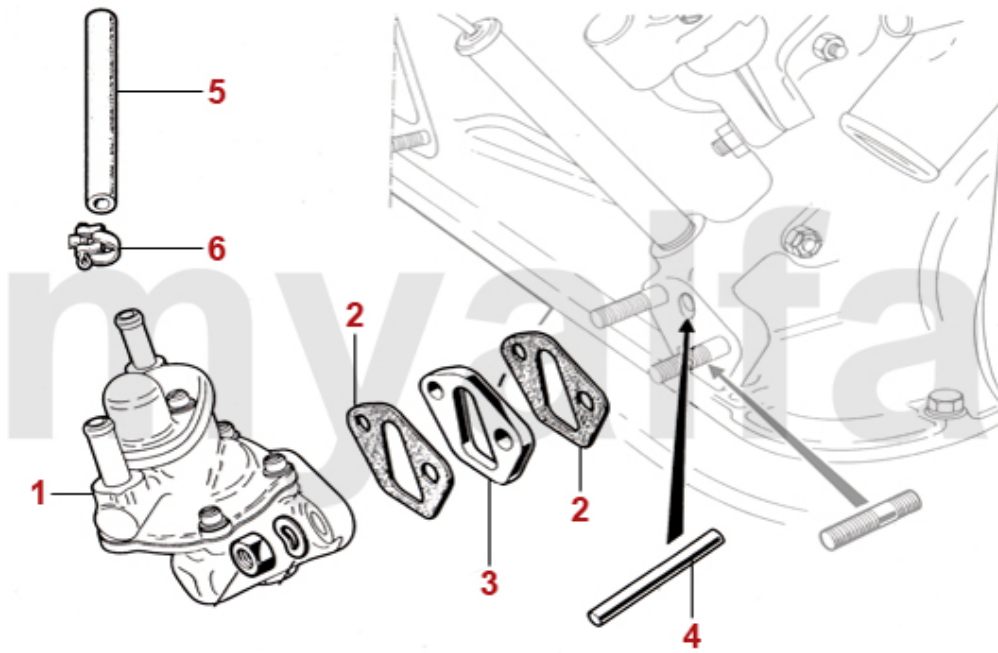

1	2530100	FUEL PUMP CARBURETTOR MODELS	SEK570.12
2	2330480	FUEL PUMP GASKET	SEK28.03
3	2330490	PLASTIC SPACER FUEL PUMP	SEK57.17
4	2530300	FUEL PUMP ROD SERIES 2	On request
5	2571510	FUEL HOSE 8mm ,1m CUT PIECE	SEK87.41
5	2572150	FUEL HOSE 8mm ,STAINLESS STEEL 1m CUT PIECE	SEK92.13
6	2570310	FUEL HOSE CLAMP	SEK16.37