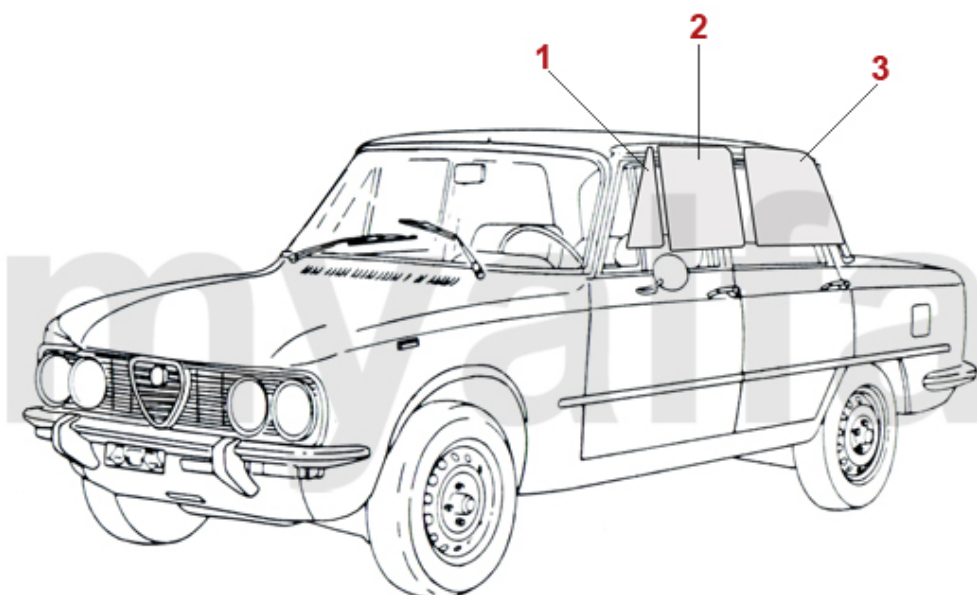

1	1340450	QUARTERLIGHT GIULIA / BERLINA LEFT/RIGHT CLEAR	SEK483.82
1	1340420	REAR SIDE WINDOW GIULIA / BERLINA LEFT/RIGHT GREEN	SEK698.47
2	1340432	DOOR WINDOW GIULIA / BERLINA FRONT RIGHT GREEN	SEK757.85
2	1340462	DOOR WINDOW GIULIA / BERLINA FRONT RIGHT CLEAR	SEK752.03
2	1340431	DOOR WINDOW GIULIA / BERLINA FRONT LEFT GREEN	SEK757.85
2	1340461	DOOR WINDOW GIULIA / BERLINA FRONT LEFT CLEAR	SEK752.03
3	1340471	DOOR WINDOW GIULIA REAR LEFT CLEAR	SEK833.61
3	1340442	DOOR WINDOW GIULIA REAR RIGHT GREEN	SEK873.29
3	1340472	DOOR WINDOW GIULIA REAR RIGHT CLEAR	SEK833.61
3	1340441	DOOR WINDOW GIULIA REAR LEFT GREEN	SEK873.29