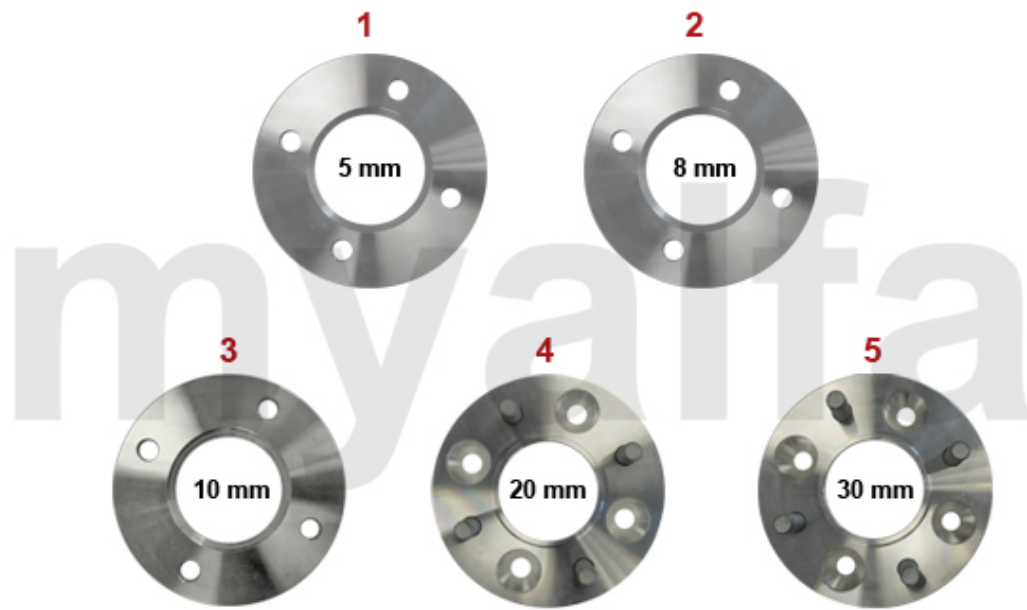

1	5742620	WHEEL SPACERS 2x5mm	SEK687.92
2	5742630	WHEEL SPACERS 2x8mm	SEK804.47
3	5742000	WHEEL SPACERS 2x10mm, STEEL WHEELS ONLY	SEK921.16
4	5741980	WHEEL SPACERS 2x20mm	SEK2,203.63
5	5741990	WHEEL SPACERS 2x30mm	SEK2,553.42