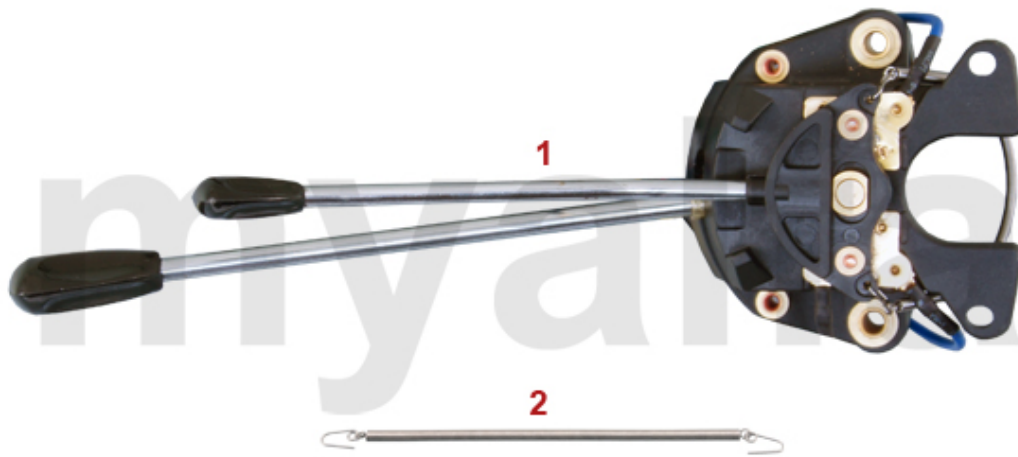

1	8411510	COLUMN SWITCH 1962-80 2 HEADLIGHTS MODELS	SEK2,786.66
1	8410310	COLUMN SWITCH 1967-77 4 HEADLIGHT MODELS	SEK2,786.66
2	8431320	INDICATOR RETURN SPRING	SEK92.13