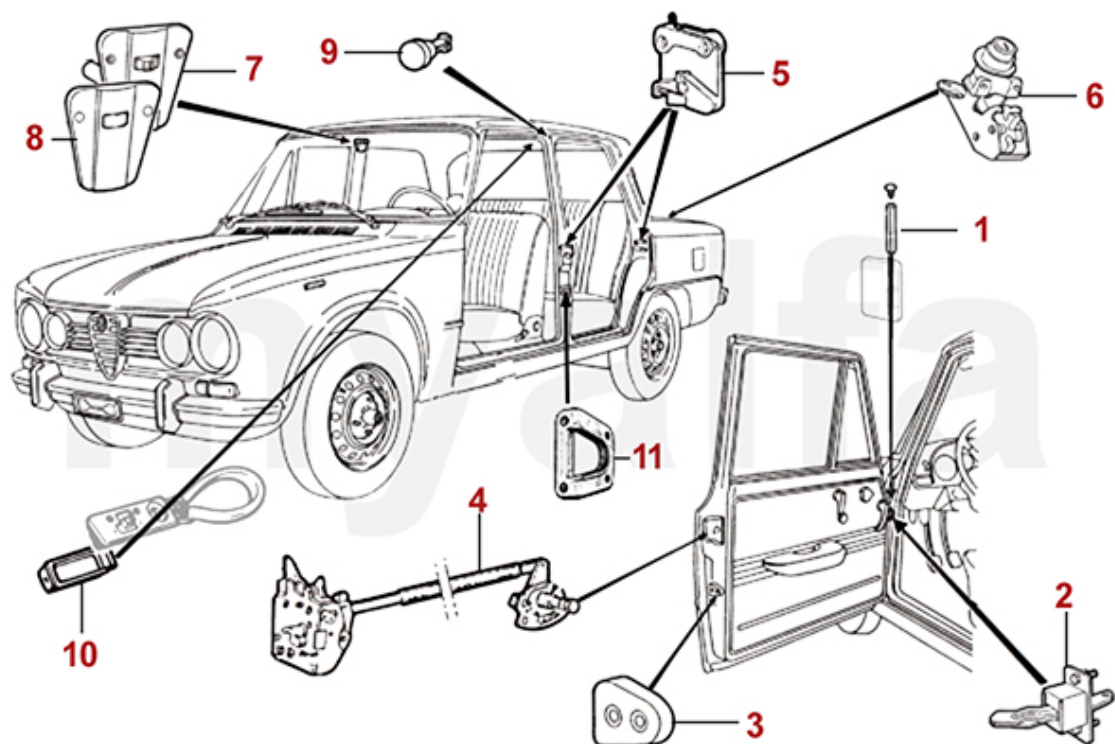

1	1190370	DOOR HINGE SPLIT PIN GIULIA	SEK53.00
2	1190450	DOOR CHECK STRAP GIULIA	SEK832.50
3	1190400	DOOR BUFFER DOOR GIULIA / GT BERTONE	SEK173.72
4	1170231	OE. 105005507906 DOOR LOCK GIULIA FRONT LEFT SYSTEM SAFE	SEK904.79
4	1170232	DOOR LOCK GIULIA FRONT RIGHT SYSTEM SAFE	On request
5	1170211	LOCK STRIKER GIULIA LEFT KEIPER	SEK571.37
5	1170212	LOCK STRIKER GIULIA RIGHT KEIPER	SEK571.37
5	1170141	LOCK STRIKER GIULIA / GT BERTONE LEFT SAFE	SEK641.30
5	1170142	LOCK STRIKER GIULIA / GT BERTONE RIGHT SAFE	SEK641.30
6	1171210	BOOT LID LOCK GIULIA 1974-77	On request
6	1171200	BOOT LID LOCK GIULIA 1962-73	On request
7	8411360	INTERIOR LIGHT SWITCH GIULIA / BERLINA	On request
8	8411690	CHROME COVER INTERIOR LIGHT SWITCH GIULIA / BERLINA	SEK227.41
9	8411350	COURTESY LIGHT SWITCH (SET) GIULIA / BERLINA	SEK184.26
10	1571620	SET INTERIOR LENSES SERIES 2 GIULIA/GT BERTONE/BERLINA	SEK394.05
11	1190700	DOOR BUFFER CATCH B-PILLAR GT AND GIULIA 1971 ONWARDS	SEK262.38