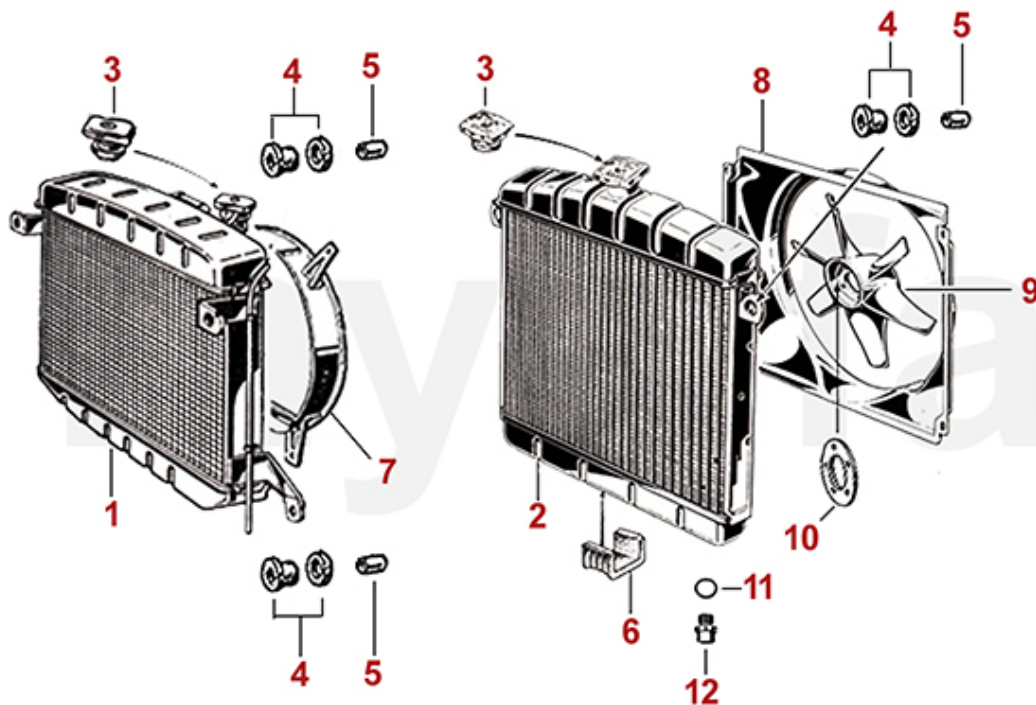

1	2611650	HIGH PERFORMANCE ALUMINIUM RADIATOR POWDER COATED GIULIA GT BERTONE 1968-78	SEK6,121.37
1	2611620	HIGH PERFORMANCE ALUMINIUM RADIATOR GIULIA/GT BERTONE 1963-68	SEK6,937.50
1	2610260	RADIATOR GIULIA/GT BERTONE 1963-68	SEK4,652.15
2	2610640	RADIATOR GIULIA / GT BERTONE 1968-78	SEK3,719.47
2	2611640	HIGH PERFORMANCE ALUMINIUM RADIATOR GIULIA/GT BERTONE, 1968-78	SEK5,888.13
3	2680600	RADIATOR CAP ROUND TYPE MODELS WITHOUT EXPANSION TANK	SEK145.69
3	2680610	RADIATOR CAP ROUND TYPE MODELS WITHOUT EXPANSION TANK, CHROMED	SEK277.50
4	2680060	RADIATOR CAP SQUARE TYPE MODELS WITH EXPANSION TANK	SEK145.69
4	2680620	RADIATOR CAP SQUARE TYPE MODELS WITH EXPANSION TANK, CHROMED	SEK277.50
5	2680710	LATERAL RADIATOR SUPPORT RUBBER (SET)	SEK173.72
6	2680530	BUSH (SET) RADIATOR MOUNTING RUBBER	SEK45.51
7	2680030	RADIATOR BOTTOM SUPPORT RUBBER 1968-89 CARBURETTOR MODELS	SEK54.81
8	2640020	FAN COWL METAL 105 1ST SERIES 1962-1968	SEK921.16
9	2640010	PLASTIC RADIATOR COWL 1968-82 - DEEP SHAPE 7.5 CM	SEK465.23
10	2640530	FAN BLADE 1972-89 MECHANICAL FAN	SEK320.65
10	2640520	FAN BLADE 1300/1600 1964-72	SEK348.68
11	2640040	WASHER FOR FAN	SEK173.72
12	2650030	COPPER SEAL RING FOR RADIATOR DRAIN SCREW	SEK17.48
13	2650010	RADIATOR DRAIN SCREW	SEK81.03