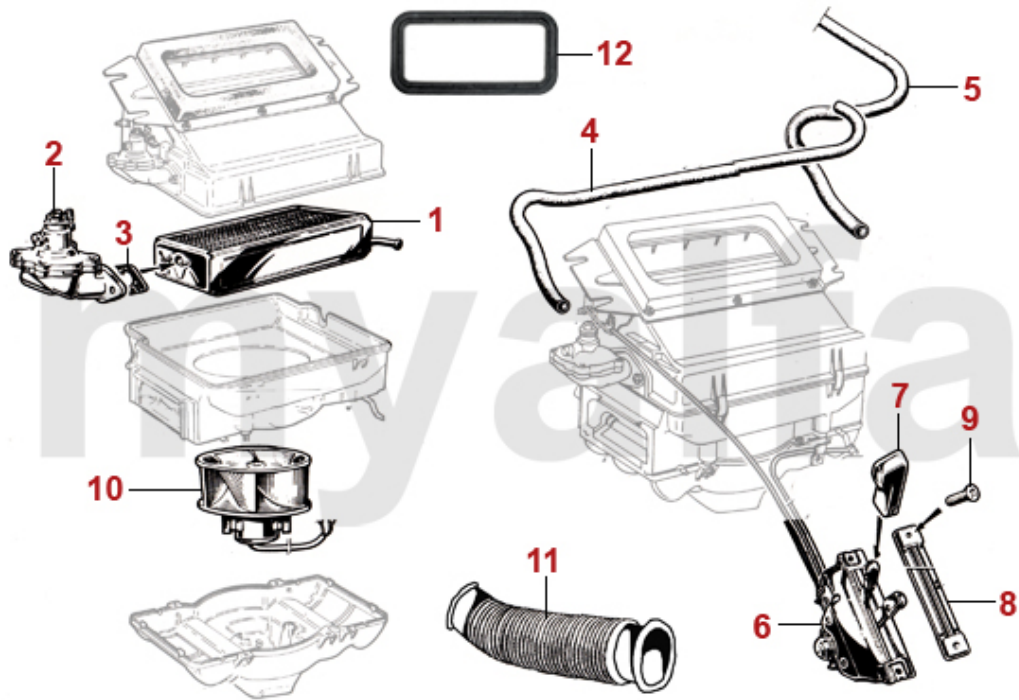

1	7200290	HEATER CORE SERIES 2	SEK1,864.38
2	7400050	HEATER VALVE SERIES 2 PLASTIC ATTACHED TO THE HEATER CORE	SEK581.78
3	7400350	HEATER VALVE GASKET SERIES 2	SEK44.26
4	2660220	HEATER HOSE HEATER HOSE / INTAKE MANIFOLD SERIES 2	SEK197.03
5	2660230	HEATER HOSE HEATER / WATER PUMP	SEK138.75
7	1731270	HEATER CONTROL END KNOB 1969-85 BLACK PLASTIC	SEK52.45
7	1731620	HEATER CONTROL END KNOB 1969-85 CHROMED	SEK110.72
8	1731230	HEATER FASCIA PANEL CHROME GIULIA / GT BERTONE / SPIDER 1970-85 WITH CONSOLE	SEK309.00
9	1731750	SCREW (2 PCS) HEATER FASCIA PANEL	SEK33.86
10	7300230	HEATER MOTOR GIULIA/ GT BERTONE 173 mm DIAMETER	SEK1,620.74
11	7800740	VENT HOSE UNIVERSAL 50 mm x 1000 mm	SEK185.37
12	7800730	RUBBER SEAL FOR HEATER BOX, GIULIA, GT BERTONE, SPIDER	SEK408.06