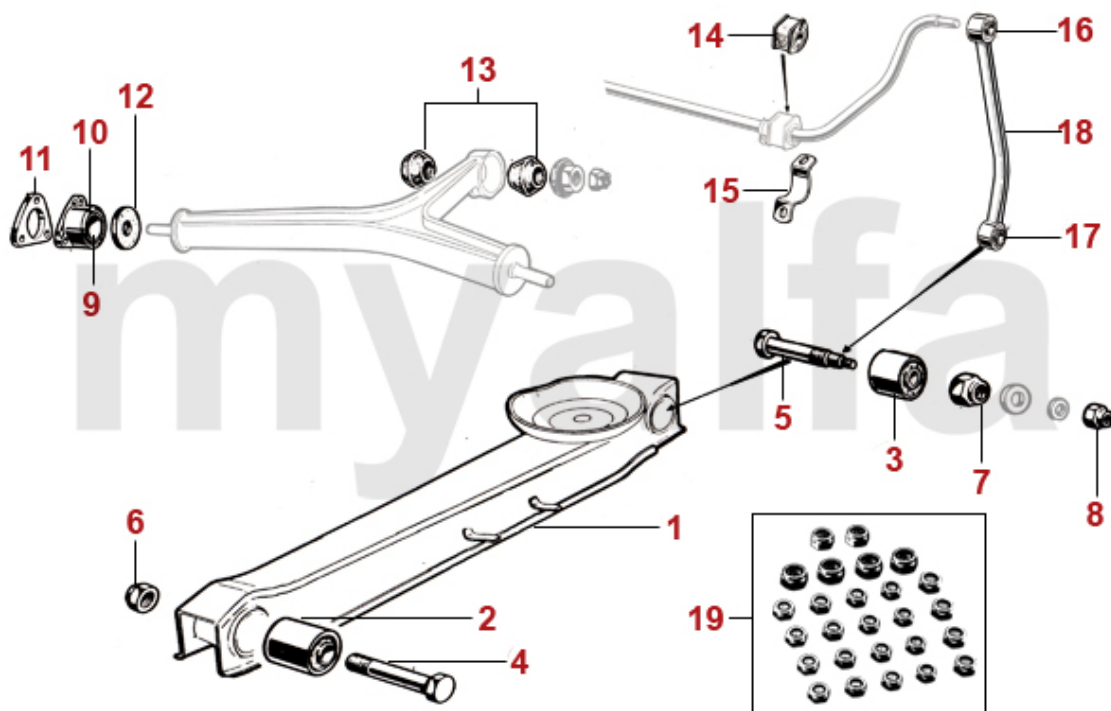

1	5320310	REAR TRAILING ARM 1968-93, WITHOUT BUSHINGS	SEK1,375.85
2	5341540	FRONT TRAILING ARM BUSH 1962-68, DIAMETER 36 mm	SEK324.12
2	5340320	FRONT TRAILING ARM BUSH 1968-93, DIAMETER 50 mm	SEK219.23
2	5341090	FRONT TRAILING ARM BUSH 1968-93, DIAMETER 50 mm HEAVY DUTY	SEK299.70
3	5340330	REAR TRAILING ARM BUSH 1962-93	SEK219.23
3	5341100	REAR TRAILING ARM BUSH 1962-93, HEAVY DUTY	SEK299.70
4	5190910	FRONT SCREW TRAILING ARM	SEK80.48
5	5350920	BOLT FOR REAR OF TRAILING ARM	SEK250.72
6	5190650	SAFETY NUT FRONT SCREW TRAILING ARM	SEK45.51
7	5350660	BIG SAFETY NUT FOR TRAILING ARM BOLT	SEK50.09
8	5350670	SMALL SAFETY NUT FOR TRAILING ARM BOLT	SEK19.29
9	5350551	T-BAR END BUSH	SEK348.68
10	5350552	T-BAR END BUSH HOUSING	SEK454.68
11	5351860	T-BAR SPACER 2 mm	On request
12	5350970	T-BAR END RUBBER WASHER RUBBER	SEK61.74
13	5350450	T-BAR CONICAL BUSH	SEK48.98
13	5351460	T-BAR CONICAL BUSH HEAVY DUTY	SEK92.69
14	5240420	ANTI-ROLL BAR RUBBER REAR SET (2) 105, 115	SEK162.06
15	5240440	BRACKET REAR ANTI ROLL BAR REAR	SEK162.06
16	5240410	REAR DROP LINK UPPER BUSH	SEK115.44
17	5240400	REAR DROP LINK LOWER BUSH	SEK125.99
18	5231390	REAR ANTI ROLL BAR DROP LINK INCL. BUSHINGS	SEK804.47
19	5451050	SELF LOCKING NUTS FOR SUSPENSION TYPE 105 - 1 SET (38 PIECES)	SEK378.93