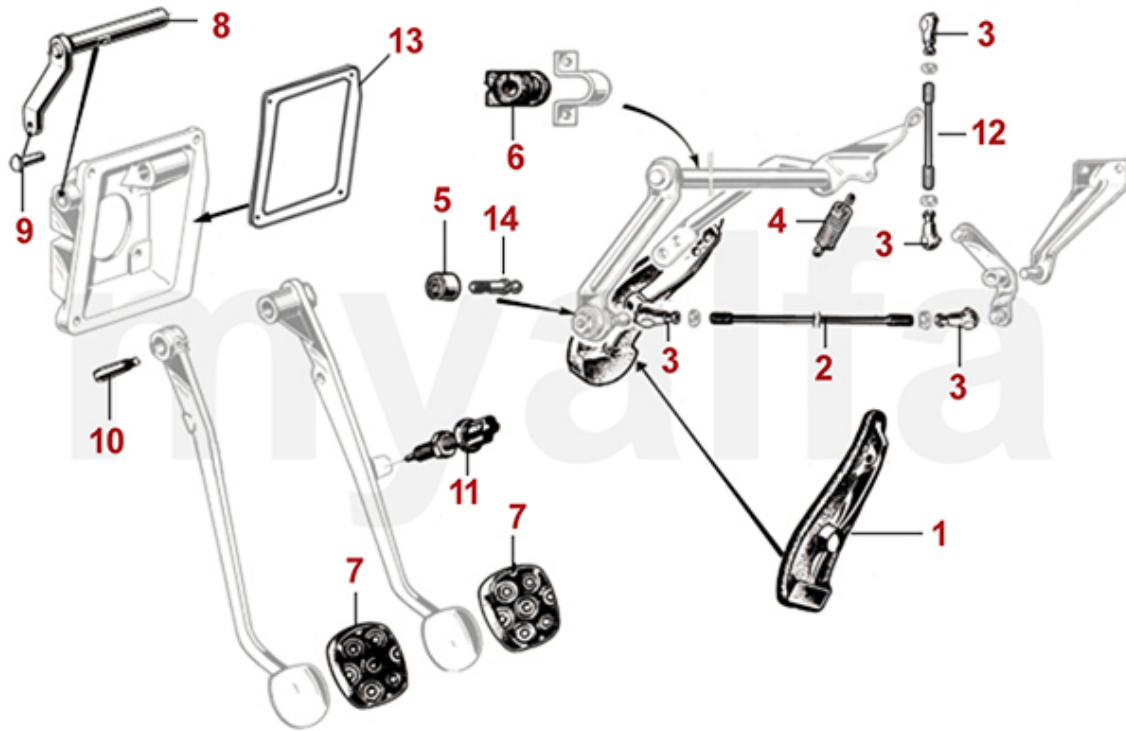

1	1701100	ACCELERATOR PEDAL STANDING PEDALS	SEK548.06
1	1700770	ACCELERATOR PEDAL HANGING PEDALS	SEK524.75
2	2521320	ADJUSTABLE ACCELERATOR ROD, LONG	SEK256.55
3	2521310	METAL THROTTLE ROD END	SEK46.07
4	1191760	RETURN SPRING ACCELERATOR LINKAGE	SEK103.79
5	2522160	BUSH ACCELERATOR LINKAGE 105/115/116, CLUTCH LINKAGE, CARBURETTOR STUD 750/101	SEK54.81
6	2521740	ACCELERATOR RUBBER MOUNT (SET)	SEK110.72
7	1700100	BRAKE / CLUTCH PEDAL RUBBER (SET 2 PC)	SEK115.44
8	4390240	CLUTCH PIVOT SHAFT HANGING PEDALS	SEK1,107.64
9	4390250	BOLT CLUTCH PIVOT SHAFT / CLUTCH MASTER CYLINDER HANGING PEDALS	SEK54.25
10	4390260	CLAMP CLUTCH PEDAL / PIVOT SHAFT HANGING PEDALS	SEK99.07
11	8630410	BRAKE LIGHT SWITCH MECHANICAL AT BRAKE PEDAL	SEK150.41
12	2521330	ADJUSTABLE THROTTLE ROD SHORT	SEK162.06
13	1630060	RUBBER SEAL FOR PEDAL BOX , HANGING PEDALS	SEK255.44
14	2520010	BALL JOINT FOR THROTTLE ROD	SEK103.79