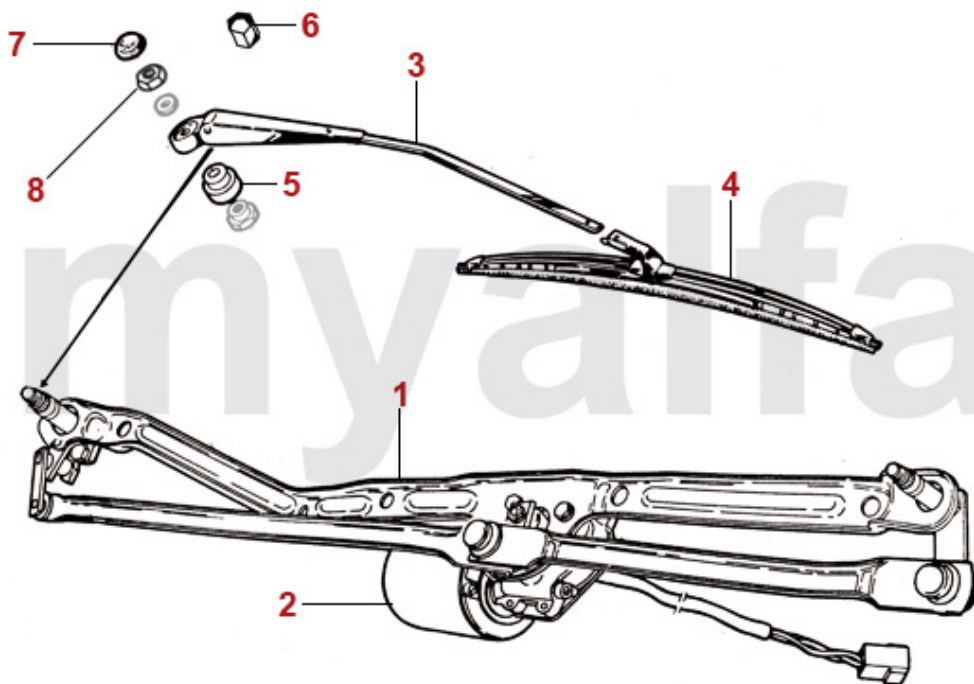

1	8840360	WIPER LINKAGE GIULIA	SEK2,320.32
2	8841110	WIPER MOTOR GIULIA / GT BERTONE 4 CONNECTIONS	SEK2,203.63
2	8840470	WIPER MOTOR GIULIA / GT BERTONE / SPIDER 1966-69 / 3 CONNECTIONS	SEK2,203.63
3	8830201	WIPER ARM GIULIA/BERLINA LEFT BAYONET END STAINLESS STEEL	SEK348.68
3	8830202	WIPER ARM GIULIA/BERLINA RIGHT BAYONET END STAINLESS STEEL	SEK348.68
4	8830040	SET WIPER BLADES GT BERTONE/ GIULIA/ BERLINA/SPIDER 1966-69 HOOK END STAINLESS STEEL	SEK441.92
4	8830030	SET WIPER BLADES GT BERTONE/GIULIA/ BERLINA/SPIDER 1966-69 BAYONET END STAINLESS STEEL	SEK418.61
4	8830120	SET WIPER BLADES GT BERTONE/GIULIA/SPIDER 1966-69 BAYONET END STAINLESS STEEL (CARELLO DESIGN)	SEK465.23
5	8830350	WIPER SPINDLE CAP GIULIA / GT BERTONE	SEK103.79
6	8830080	DOMED NUT WIPER ARM STAINLESS STEEL	SEK11.10
6	8830090	DOMED NUT WIPER ARM ORIGINAL ALUMINIUM	SEK17.48
7	8830070	CAP WIPER ARM (SET) GRAY	SEK62.99
7	8830240	WIPER SPINDLE COVER OVAL, GRAY	SEK110.72
7	8830250	WIPER SPINDLE CAP OVAL, BLACK	SEK110.72
8	8830100	NUT WIPER ARM	SEK11.10