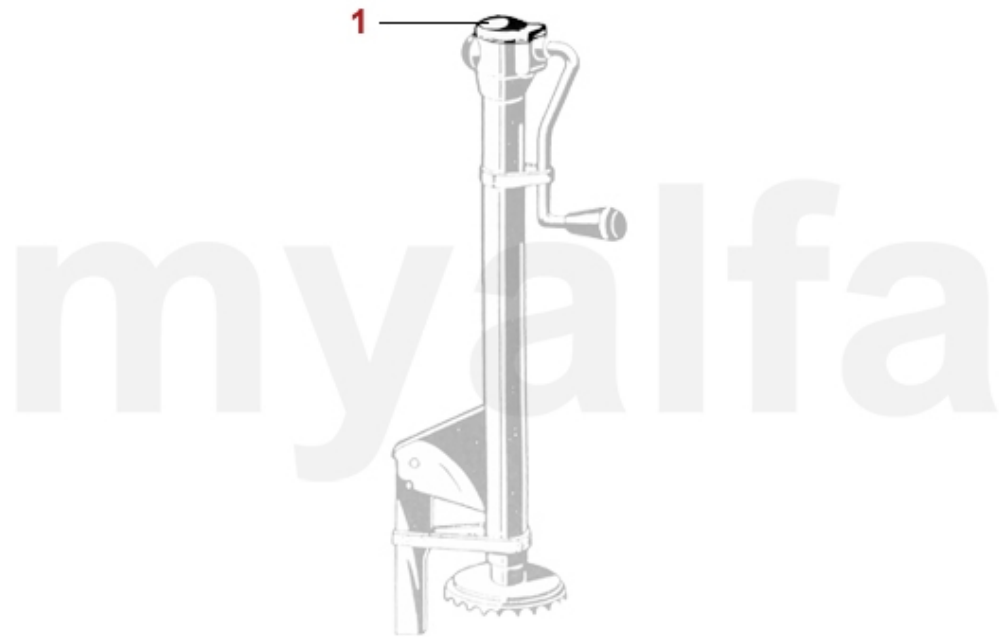

1	9730010	FERTAN-CORROSION PROTECTION 30ML (43,30 EURO/100ML)	On request
2	9730020	FERTAN-CORROSION PROTECTION - 1 l	SEK687.92
3	9730210	CORROSION PROTECTION GREASE 750 g MIKE SANDER	SEK231.99
4	9730050	UNDERSEAL 1000 ml	On request

1 9811050 BATTAINI CAP FOR JACK TOP ALFA ROMEO 105 SERIES

SEK197.58