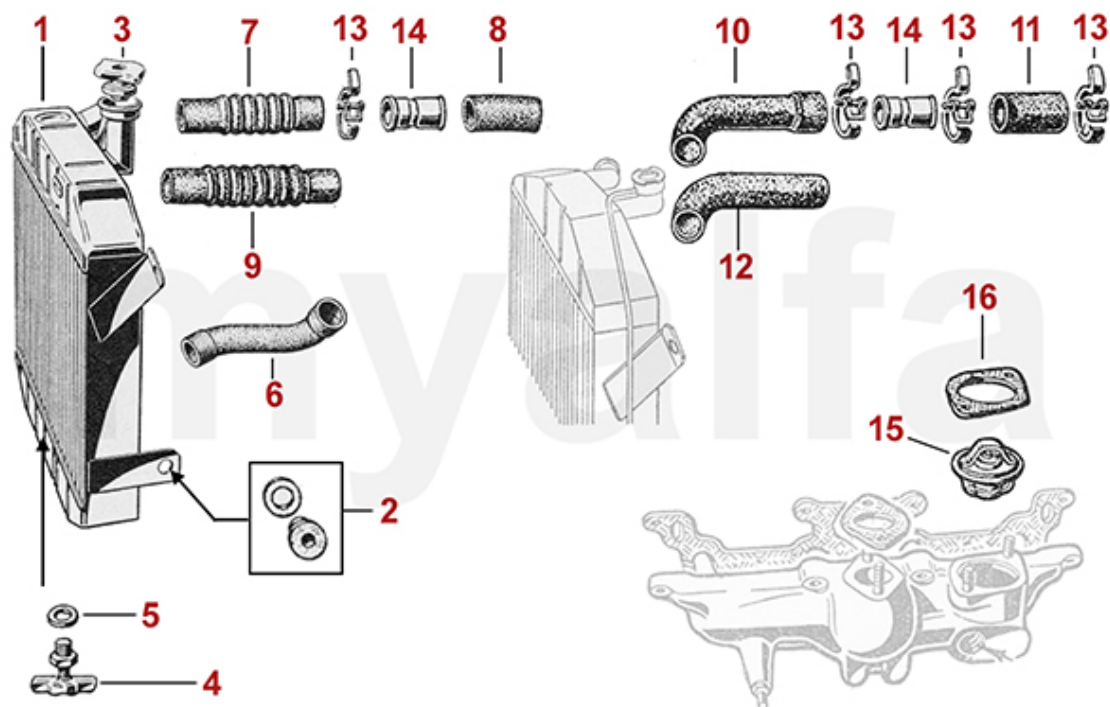

2	2680710	LATERAL RADIATOR SUPPORT RUBBER (SET)	SEK173.72
2	2680530	BUSH (SET) RADIATOR MOUNTING RUBBER	SEK45.51
3	2680600	RADIATOR CAP ROUND TYPE MODELS WITHOUT EXPANSION TANK	SEK145.69
3	2680610	RADIATOR CAP ROUND TYPE MODELS WITHOUT EXPANSION TANK, CHROMED	SEK277.50
4	2650010	RADIATOR DRAIN SCREW	SEK81.03
5	2650030	COPPER SEAL RING FOR RADIATOR DRAIN SCREW	SEK17.48
6	2662030	LOWER RADIATOR HOSE - 750/101 SPIDER, SPIDER VELOCE	SEK360.89
6	2662010	LOWER RADIATOR HOSE - 750/101 SPRINT, SPRINT VELOCE, Berlina, SS, SZ	SEK495.48
7	2662050	UPPER RADIATOR HOSE LONG FOR HOSE THERMOSTAT - 750/101 SPRINT, BERLINA	SEK528.22
7	2662055	UPPER RADIATOR HOSE LONG FOR HOSE THERMOSTAT - 750/101 SPRINT VELOCE	On request
8	2662040	UPPER RADIATOR HOSE SHORT FOR INSERT THERMOSTAT - 750/101 SPIDER & SPRINT VELOCE, SS, SZ	SEK244.89
8	2662046	UPPER RADIATOR HOSE SHORT FOR INSERT THERMOSTAT - 750/101 SPRINT, SPIDER, BERLINA	SEK244.89
9	2662025	UPPER RADIATOR HOSE FOR INSERT THERMOSTAT - 101 SPRINT, BERLINA	SEK1,113.47
10	2662020	UPPER RADIATOR HOSE FOR HOSE THERMOSTAT - 101 SPIDER VELOCE, SS, SZ	SEK460.51
12	2662057	UPPER RADIATOR HOSE FOR SCREW IN THERMOSTAT - 101 SPIDER VELOCE, SS - LATE VERSION	SEK571.37
14	2630060	THERMOSTAT (750/101) Veloce/SS	SEK1,358.36
15	2630080	THERMOSTAT 1300-2000 DROP IN	SEK256.55
16	2330420	THERMOSTAT GASKET	SEK64.10