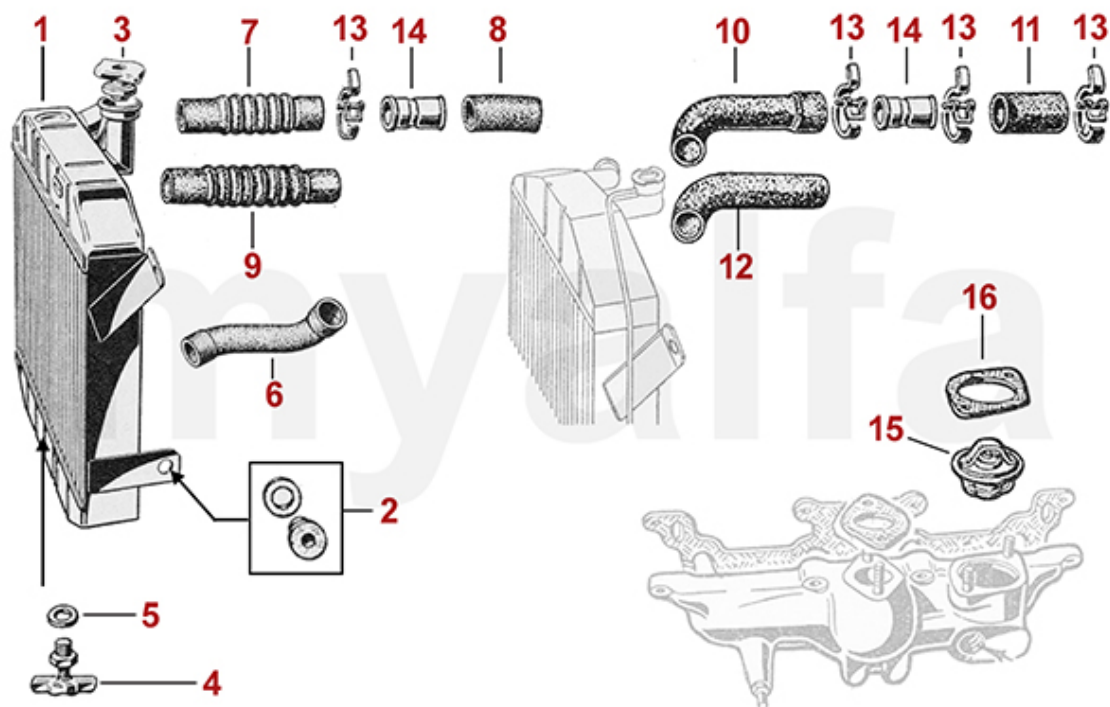

2	2680710	LATERAL RADIATOR SUPPORT RUBBER (SET)	SEK173.72
2	2680530	BUSH (SET) RADIATOR MOUNTING RUBBER	SEK45.51
3	2680600	RADIATOR CAP ROUND TYPE MODELS WITHOUT EXPANSION TANK	SEK145.69
3	2680610	RADIATOR CAP ROUND TYPE MODELS WITHOUT EXPANSION TANK, CHROMED	SEK277.50
4	2650010	RADIATOR DRAIN SCREW	SEK81.03
5	2650030	COPPER SEAL RING FOR RADIATOR DRAIN SCREW	SEK17.48
6	2662030	LOWER RADIATOR HOSE - 750/101 SPIDER, SPIDER VELOCE	SEK360.89
6	2662010	LOWER RADIATOR HOSE - 750/101 SPRINT, SPRINT VELOCE, Berlina, SS, SZ	SEK495.48
7	2662050	UPPER RADIATOR HOSE LONG FOR HOSE THERMOSTAT - 750/101 SPRINT, BERLINA	SEK528.22
7	2662055	UPPER RADIATOR HOSE LONG FOR HOSE THERMOSTAT - 750/101 SPRINT VELOCE	On request
8	2662040	UPPER RADIATOR HOSE SHORT FOR INSERT THERMOSTAT - 750/101 SPIDER & SPRINT VELOCE, SS, SZ	SEK244.89
8	2662046	UPPER RADIATOR HOSE SHORT FOR INSERT THERMOSTAT - 750/101 SPRINT, SPIDER, BERLINA	SEK244.89
9	2662025	UPPER RADIATOR HOSE FOR INSERT THERMOSTAT - 101 SPRINT, BERLINA	SEK1,340.88
10	2662020	UPPER RADIATOR HOSE FOR HOSE THERMOSTAT - 101 SPIDER VELOCE, SS, SZ	SEK460.51
12	2662057	UPPER RADIATOR HOSE FOR SCREW IN THERMOSTAT - 101 SPIDER VELOCE, SS - LATE VERSION	SEK571.37
14	2630060	THERMOSTAT (750/101) Veloce/SS	SEK1,358.36
15	2630080	THERMOSTAT 1300-2000 DROP IN	SEK256.55
16	2330420	THERMOSTAT GASKET	SEK64.10