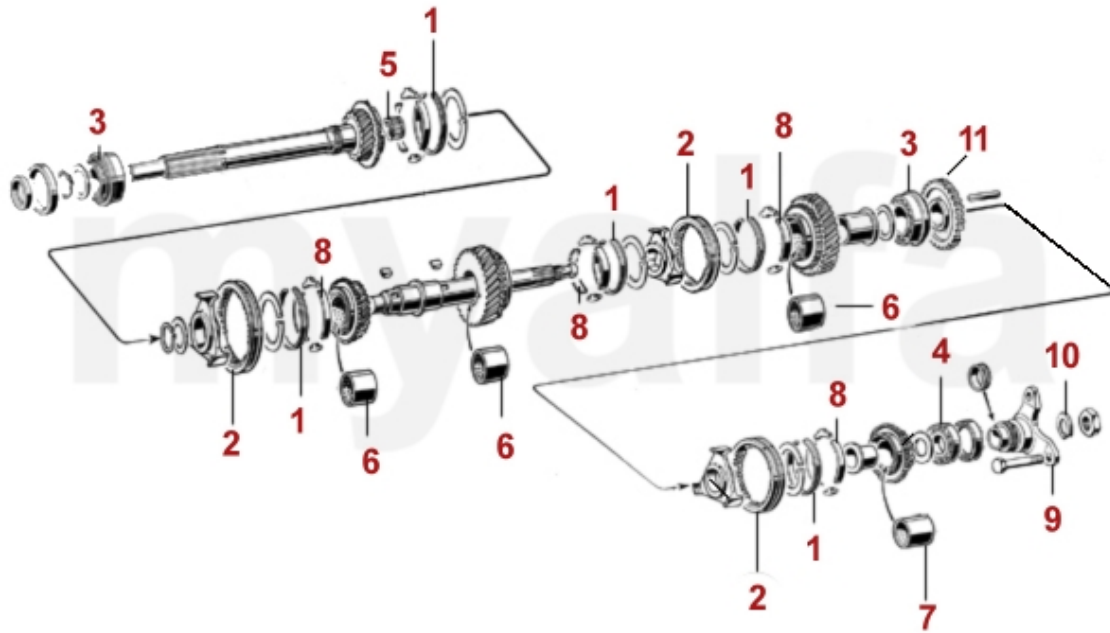

1	4150010	SYNCHRO RING OE-QUALITY 105/115/116/75	SEK687.92
1	4150020	SYNCHRO RING GOETZE 105/115/116/75	SEK1,620.74
1	4150030	SYNCHRO RING OE-QUALITY 101/105 SERIES 1/102/106	SEK1,853.84
2	4130130	SYNCHRO SLEEVE OE-QUALITY 105/115/116/75	SEK1,270.95
3	4150460	MAINSHAFT BEARING - 101/105/115 1300-1750 UP TO 1989 - FRONT / MIDDLE	SEK1,043.54
4	4150310	MAINSHAFT BEARING - 105/115 2nd SERIES -REAR	SEK711.23
4	4150320	REAR MAIN SHAFT BEARING 101/105 1st SERIES//102/106	SEK921.16
5	4150290	NEEDLE BEARING SMALL - 105/105/115/102/106	SEK208.68
6	4150520	BEARING SLEEVE GEARS - 101/105/115/102/106	SEK256.55
8	4140680	LOCK BAND 2.-5. GEAR - 101/105/115	On request
9	4100730	PROPSHAFT ADAPTER	On request
10	4150560	TAB WASHER PROPSHAFT ADAPTER 1959-72	SEK61.74
11	4140740	REVERSE GEAR PINION MAINSHAFT - 101/105/115	SEK2,087.08