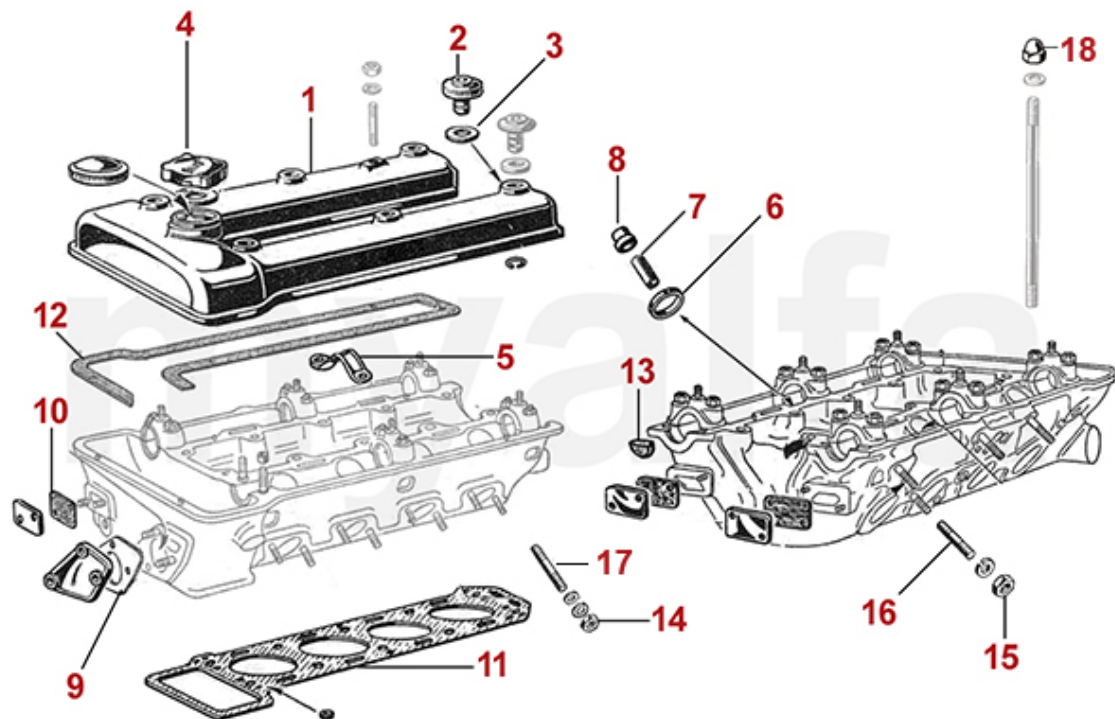

2	2281150	CAM COVER SCREW 1959-70 HEXAGON SOCKET 14 mm	SEK150.41
2	2284770	VALVE COVER SREW 1900/750/102	SEK637.83
2	2284790	CAM COVER NUT - 750/101 - VELOCE, SS, SZ	SEK437.20
3	2330550	CAM COVER SCREW GASKET ALUMINIUM (SET 2PC) 750/101/102/106/105/116	SEK37.32
3	2330560	CAM COVER SCREW GASKET FIBRE	SEK68.82
4	2280570	OIL FILLER CAP Metall	SEK156.23
4	2281410	OIL FILLER CAP METAL CHROMED	SEK285.69
4	2284780	OIL FILLER CAP GTA	SEK1,737.29
5	2281890	CYLINDER HEAD EXTRACTOR BRACKET 101/105/75	SEK173.72
6	2230370	VALVE SEAT EXHAUST 1300 OVERSIZE 0.10	SEK208.68
6	2230340	VALVE SEAT INTAKE 1300 OVERSIZE 0.10	SEK181.90
6	2232650	VALVE SEAT INTAKE 1600/1750 OVERSIZE 0.10	SEK208.68
6	2232670	VALVE SEAT EXHAUST 1600/1750 OVERSIZE 0.10	SEK220.34
7	2230400	VALVE GUIDE INTAKE STANDARD 9 x 14,05 x 51	SEK122.38
7	2231600	VALVE GUIDE INTAKE OVERSIZE 0.10 9 x 14,10 x 51	SEK162.06
7	2231610	VALVE GUIDE INTAKE OVERSIZE 0.20 9 x 14,15 x 51	SEK162.06
7	2231620	VALVE GUIDE EXHAUST OVERSIZE 0.10 9 x 14,10 x 54	SEK173.72
7	2232090	VALVE GUIDE 8MM - 750 - FOR VALVE SEAL 2332540	SEK157.34
8	2332550	VALVE SEAL REINZ	SEK57.17
8	2332540	VALVE SEAL 8MM - 750 - FOR GUIDE 2232090	SEK68.82
11	2330440	HEAD GASKET 1600 REINZ BEST QUALITY	SEK581.78
11	2330430	HEAD GASKET 1300 REINZ BEST QUALITY	SEK581.78
11	2331070	HEAD GASKET 750 GIULIETTA 1300cc	SEK931.57
12	2330070	HD-VALVE COVER GASKET GIULIETTA (750)	SEK390.58
12	2331030	HD-VALVE COVER GASKET GIULIETTA/GIULA TYP 101	SEK408.06
13	2330310	RUBBER CAM COVER REAR	SEK28.03
14	2282610	COPPER NUT M 8 x 1 WRENCH SIZE 12mm EXHAUST MANIFOLD	SEK11.10
14	2281280	BRASS NUT EXHAUST MANIFOLD M 8 x 1 WRENCH SIZE 13 mm	SEK26.78