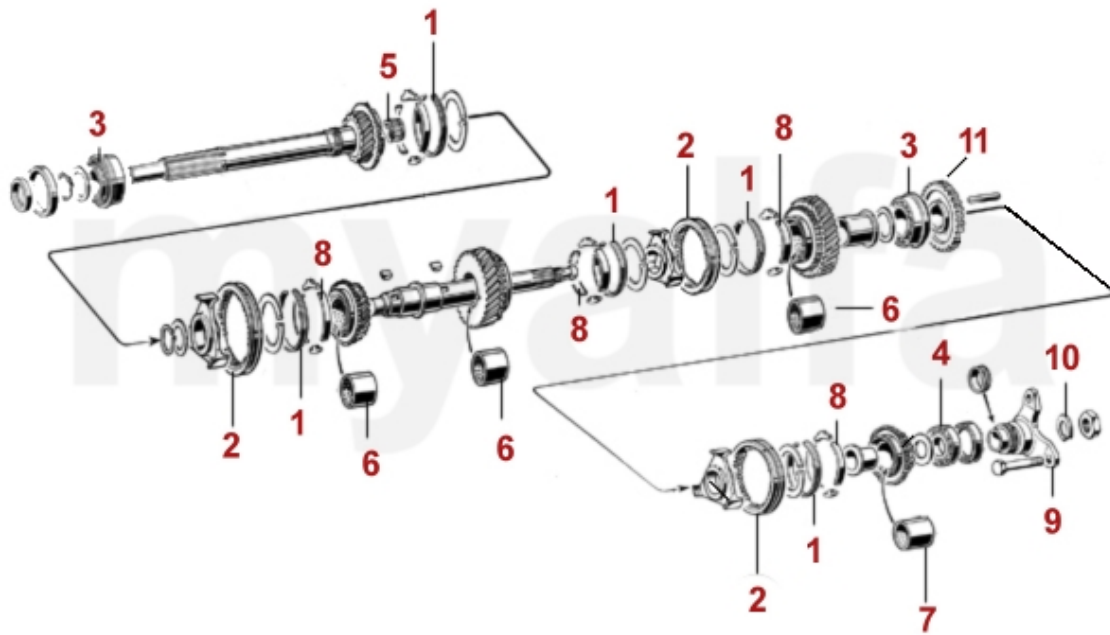

1	4150010	SYNCHRO RING OE-QUALITY 105/115/116/75	SEK687.92
1	4150020	SYNCHRO RING GOETZE 105/115/116/75	SEK1,620.74
1	4150030	SYNCHRO RING OE-QUALITY 101/105 SERIES 1/102/106	SEK1,853.84
2	4130130	SYNCHRO SLEEVE OE-QUALITY 105/115/116/75	SEK1,270.95
3	4150460	MAINSHAFT BEARING - 101/105/115 1300-1750 UP TO 1989 - FRONT / MIDDLE	SEK1,043.54
4	4150310	MAINSHAFT BEARING - 105/115 2nd SERIES -REAR	SEK711.23
4	4150320	REAR MAIN SHAFT BEARING 101/105 1st SERIES//102/106	SEK921.16
5	4150290	NEEDLE BEARING SMALL - 105/105/115/102/106	SEK208.68
6	4150520	BEARING SLEEVE GEARS - 101/105/115/102/106	SEK256.55
8	4140680	LOCK BAND 2.-5. GEAR - 101/105/115	On request
8	0406700	UPPER LOCK-BLOCK	SEK285.69
8	4140690	UPPER LOCK BLOCK 1. GEAR	SEK285.69
8	4140700	LOWER LOCK BLOCK	On request
9	4100730	PROPSHAFT ADAPTER	On request
10	4150560	TAB WASHER PROPSHAFT ADAPTER 1959-72	SEK61.74
11	4140740	REVERSE GEAR PINION MAINSHAFT - 101/105/115	SEK2,087.08
100	4130190	GEAR DOG RING / SYNCRONIZER HUB ON REINFORCED	SEK3,019.76