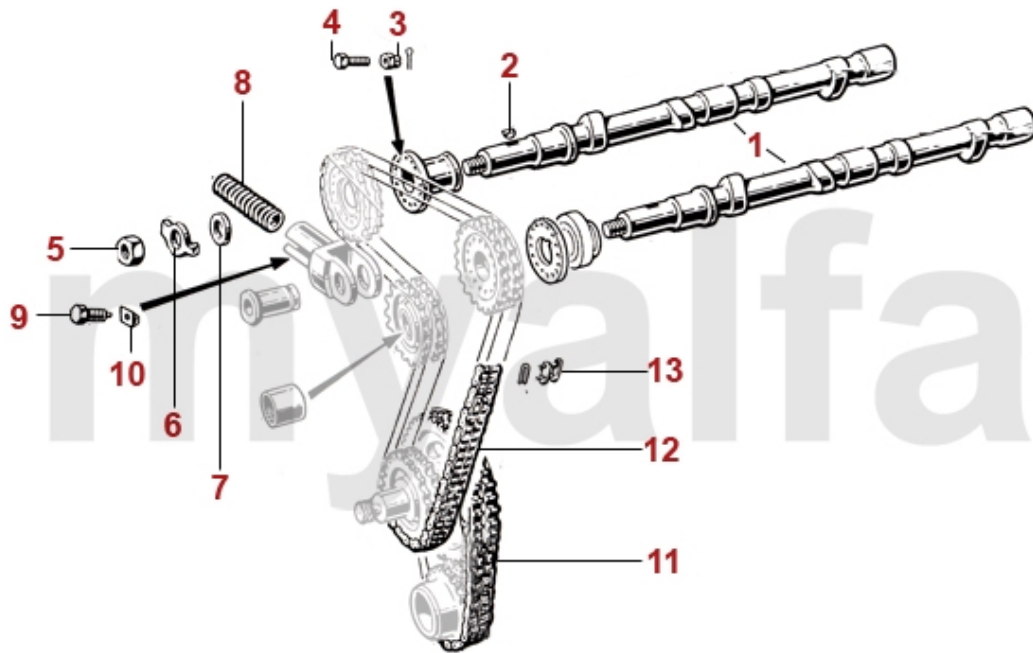

1	2222850	CAMSHAFT 1750/2000 105.48.03.200.01	SEK3,486.23
2	2281370	WEDGE CAMSHAFT	On request
3	2280990	NUT SAFETY SCREW CAMSHAFT	SEK11.66
4	2280980	SAFETY SCREW CAMSHAFT	SEK40.79
5	2421210	NUT TIMING CHAIN SPROCKET	SEK25.67
6	2281230	TAB WASHER CAMSHAFT	SEK29.14
7	2421220	WASHER TIMING CHAIN SPROCKET	On request
8	2421200	CHAIN TENSIONER SPRING	SEK86.30
9	2421010	CHAIN TENSIONER SCREW	SEK80.48
10	2421000	CHAIN TENSIONER LOCKING BLOCK	SEK64.10
11	2410470R	TIMING CHAIN 1300 -2000 SHORT IWIS RACING	SEK676.27
11	2410470	BOTTOM TIMING CHAIN 1300-2000 WITHOUT LINK	SEK320.65
11	2410470I	TIMING CHAIN IWIS 1300-2000 SHORT ENDLESS	SEK553.89
12	2412490R	TIMING CHAIN 1600 IWIS RACING	SEK1,107.64
12	2412490I	TIMING CHAIN IWIS 1600 LONG WITH LINK	SEK931.57
12	2412490	TOP TIMING CHAIN 1600 WITH LINK	SEK496.73
12	2412480R	TIMING CHAIN 1300 IWIS RACING WITH LINK	SEK1,107.64
12	2412480	TOP TIMING CHAIN 1300 WITH LINK	SEK496.73
12	2412480I	TIMING CHAIN IWIS 1300 LONG WITH LINK - 101, 105, 115, 116	SEK873.29
13	2410480	TIMING CHAIN LINK	SEK87.41
14	2410500	LARGE TIMING WHEEL RACING - 750/101/105/115 - LIGHTENED FOR MECHANICAL REV COUNTER	SEK1,620.74
15	2410520	TIMING WHEELS (SET) & CHAIN RACING - 750/101/105/115 - LIGHTENED FOR MECHANICAL REV COUNTER	SEK5,818.20