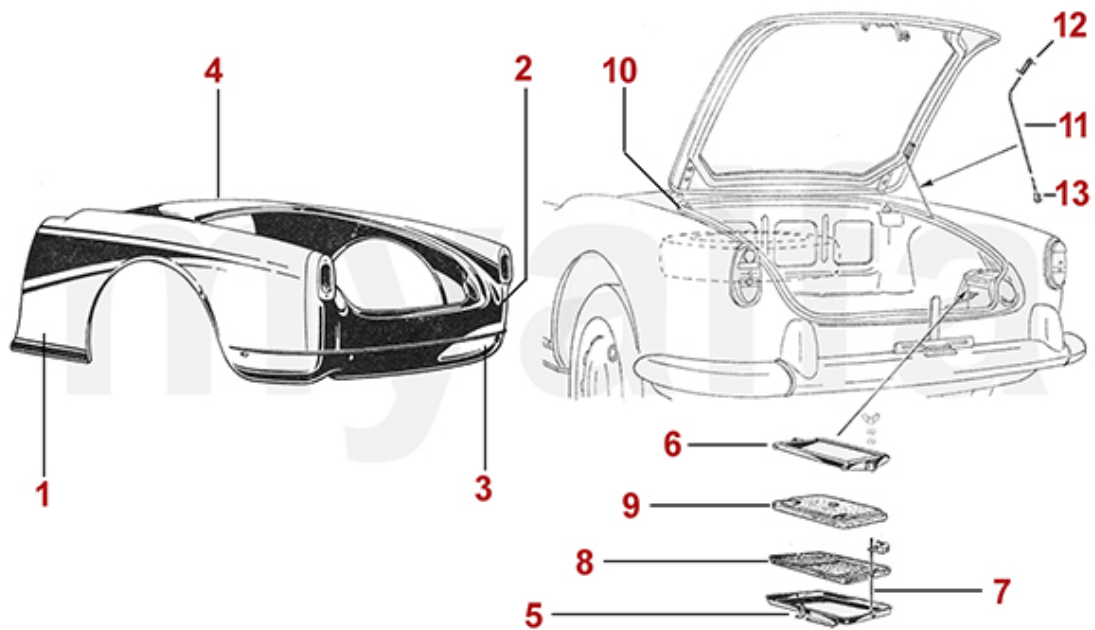

2	1200410	UPPER REAR VALANCE 750/101 - 750/101 SPIDER UP TO 1960	SEK14,574.58
2	1200420	UPPER REAR VALANCE - 101 SPIDER FROM 1961 ON	SEK14,574.58
3	1200400	LOWER REAR VALANCE 750/101 SPIDER	SEK9,209.95
5	1191210	BATTERY HOLDER TRAY 750/101	SEK1,620.74
6	1191220	UPPER BATTERY HOLDER 750/101	SEK804.47
7	1190260	THREADED ROD (SET 2 PCS) WITH WING NUT FOR BATTERY BRACKET, STAINLESS STEEL	SEK266.96
8	1191130	BATTERY PAD (750/101)	SEK600.51
9	1191140	BATTERY COVER (750/101)	SEK961.95
10	1620010	TRUNK SEAL (750/101) SPIDER	SEK804.47
11	1192410	BONNET & BOOT LID SUPPORT ROD - 750 SPIDER & BERLINA	SEK378.93
12	1192420	SPRING FOR BONNET + HOOD SUPPORT ROD - 750 SPIDER & BERLINA	SEK115.44
13	1192400	SET RUBBERS BONNET & BOOT SUPPORT ROD - 750/101 SPIDER & BERLINA	SEK185.37