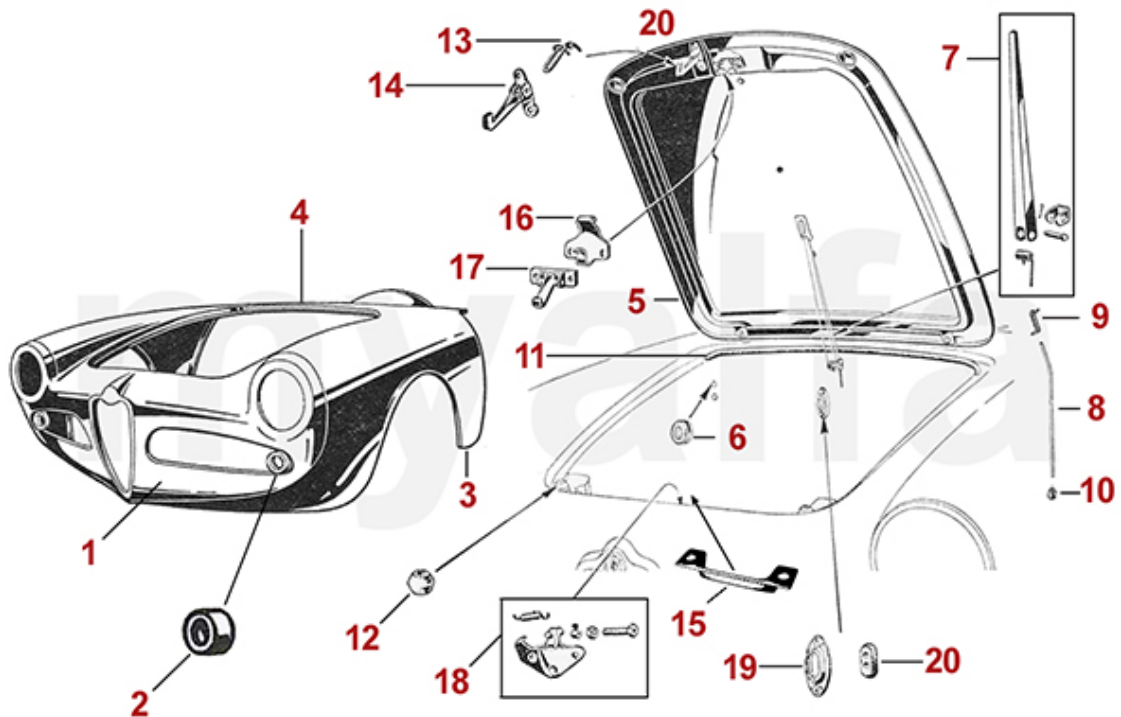

1	1117500	FRONT PANEL SPIDER 750/101	SEK28,566.13
2	1117510	SET FRONT INDICATOR MOUNTS - 750/101 SPIDER	SEK1,842.18
6	1630020	SET HEATING TUBE CLAMP GASKET (750/101)	SEK167.89
8	1192410	BONNET & BOOT LID SUPPORT ROD - 750 SPIDER & BERLINA	SEK378.93
9	1192420	SPRING FOR BONNET + HOOD SUPPORT ROD - 750 SPIDER & BERLINA	SEK115.44
10	1192400	SET RUBBERS BONNET & BOOT SUPPORT ROD - 750/101 SPIDER & BERLINA	SEK185.37
11	1621750	FRONT HOOD / BONNET SEAL - SPIDER 750/101	SEK489.65
12	1631030	BUMP STOP SET FOR BONNET / HOOD - SPIDER - 750/101	SEK244.89
14	1192630	BONNET RELEASE STOP HOOK - 750/101 SPIDER	SEK2,413.56
15	1192640	BONNET RELEASE STOP HOOK PLATE - 750/101 SPIDER	SEK1,136.78
16	1192620	SPRING PLATE FOR BONNET CATCHER - 750/101 SPIDER	SEK786.99
17	1192610	BONNET CATCHER - 750/101 SPIDER	SEK1,620.74
18	1192600	BONNET RELEASE MECHANISM - 750/101 SPIDER	SEK2,320.32
19	1330100	CLAMP FOR WIRING HARNESS - 1900/750/101/102/106	SEK460.51
20	1631440	GROMMET SET ENGINE COMPARTMENT - 750/101/102/106	SEK756.74