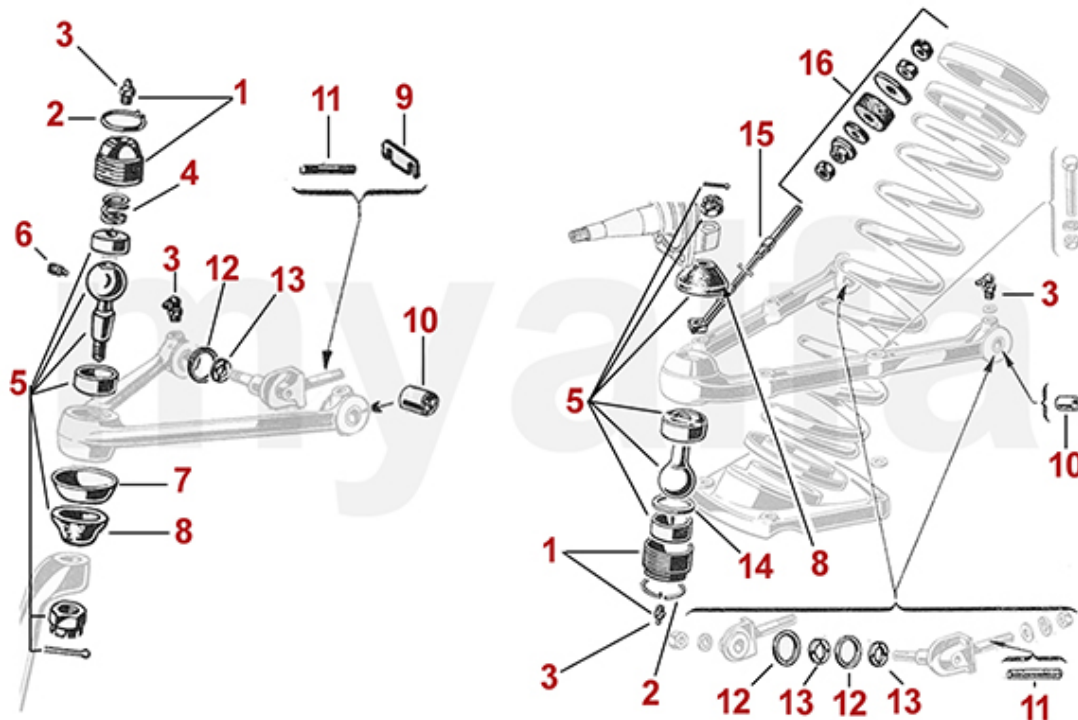

1	5351030	UPPER FRONT WISHBONE BALL JOINT GREASE CAP - 750/101 - INCL. FASTENING RING AND GREASE NIPPLE	SEK687.92
1	5351040	LOWER FRONT WISHBONE BALL JOINT GREASE CAP - 750/101 - INCL. FASTENING RING AND GREASE NIPPLE	SEK687.92
5	5331020	UPPER BALL JOINT FRONT AXLE - 750/101	SEK815.02
5	5331010	SUSPENSION BALL JOINT (750/101) LOW + REAR	SEK815.02
8	5540010	BALL JOINT/TRACK ROD END DUST COVERS SET (11) 750 / 101	SEK985.26
9	5350300	ADJUSTMENT SHIM UPPER WISHBONE FRONT AXLE - 750 - 0.5 mm	SEK80.48
9	5350310	ADJUSTMENT SHIM UPPER WISHBONE FRONT AXLE - 750 - 1.0 mm	SEK80.48
9	5350320	ADJUSTMENT SHIM UPPER WISHBONE FRONT AXLE - 750 - 1.5 mm	SEK80.48
10	5350080	BUSH UPPER CONTROL ARM - 750	SEK274.03
12	5350160	RUBBER SEAL FOR UPPER FRONT SUSPENSION (750/101) 1.SERIES	SEK173.72
12	5350150	MOUNT RING FOR WISHBONE - 750/101 LOWER 1.SERIES, UPPER 2.SERIES, 1900, 102, 106	SEK173.72
14	5331050	ADJUSTMENT SHIM LOWER BALL JOINT FRONT AXLE - 750/101 - 0.25mm	SEK103.79
15	5190300	LIMIT STRAP FRONT AXLE (750/101)	SEK454.68
16	5190310	LIMIT STRAP RUBBER SET FRONT AXLE (750/101)	SEK297.34