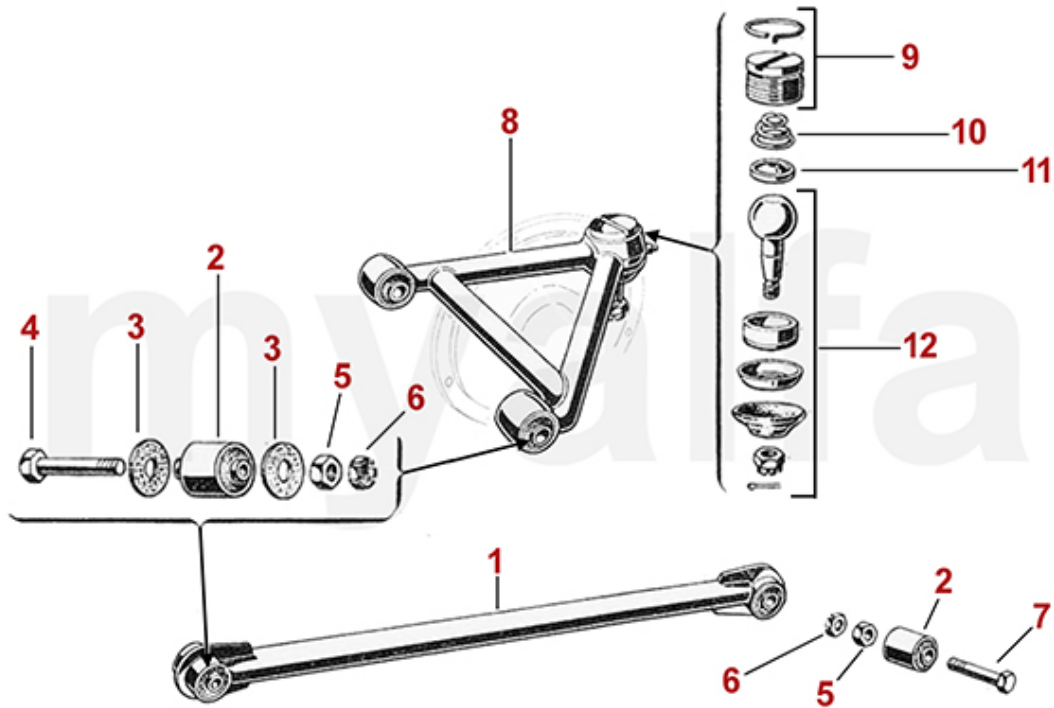

<b>2</b>	<b>5350130</b>	<b>TRUNION BAR BUSHING 750/101/102/106</b>	<b>SEK413.89</b>
<b>2</b>	<b>5350140</b>	<b>REAR CONTROL ARM BUSH 34 mm (750/101)</b>	<b>SEK348.68</b>
<b>9</b>	<b>5351060</b>	<b>TRIANGLE BALL JOINT GREASE CAP - 750/101 - INCL. FASTENING RING</b>	<b>SEK687.92</b>
<b>12</b>	<b>5331010</b>	<b>SUSPENSION BALL JOINT (750/101) LOW + REAR</b>	<b>SEK815.02</b>
<b>20</b>	<b>5540010</b>	<b>BALL JOINT/TRACK ROD END DUST COVERS SET (11) 750 / 101</b>	<b>SEK985.26</b>
<b>20</b>	<b>5351070</b>	<b>TRIANGLE BALL JOINT DUST BOOT CUP - 750/101</b>	<b>SEK162.06</b>