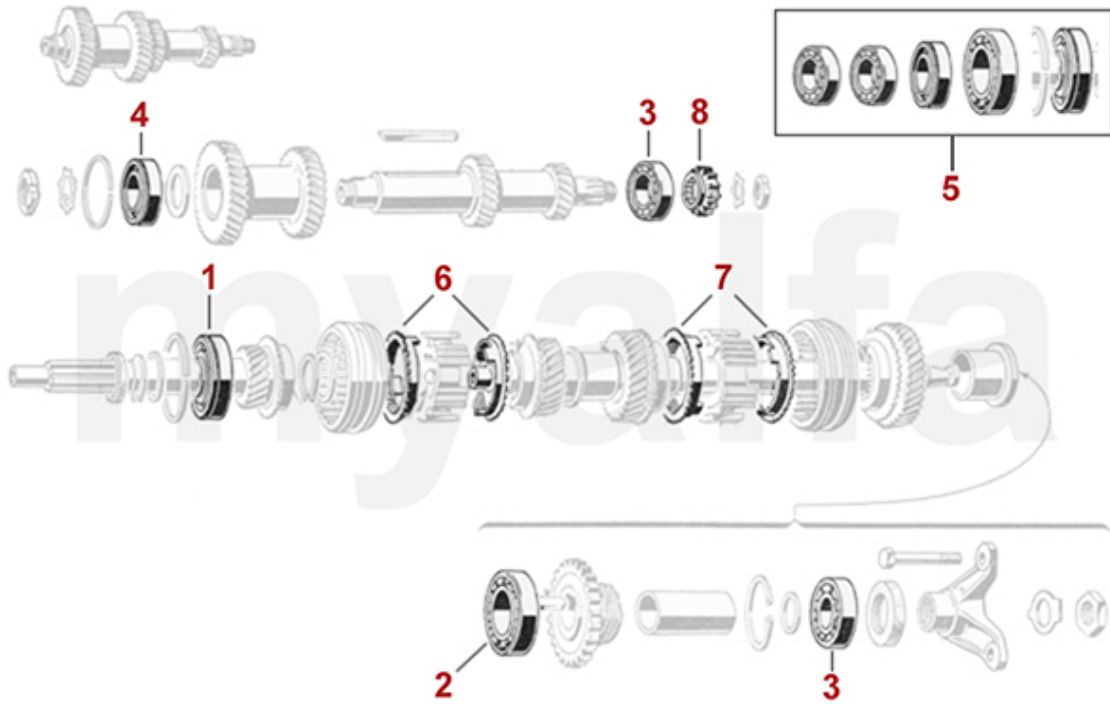

1	4157500	MAIN SHAFT FRONT BEARING (750)	SEK617.99
2	4157510	MAIN SHAFT CENTER BEARING (750)	SEK514.21
3	4157520	MAINSHAFT AND LAYSHAFT BEARING REAR (750)	SEK629.65
4	4157530	LAYSHAFT BEARING FRONT (750)	SEK514.21
6	4150050	SYNCHRO RING 3rd & 4th SPEED - 750/1900	SEK2,390.25
7	4150040	SYNCHRO RING -1st & 2nd - 750/1900	SEK2,390.25