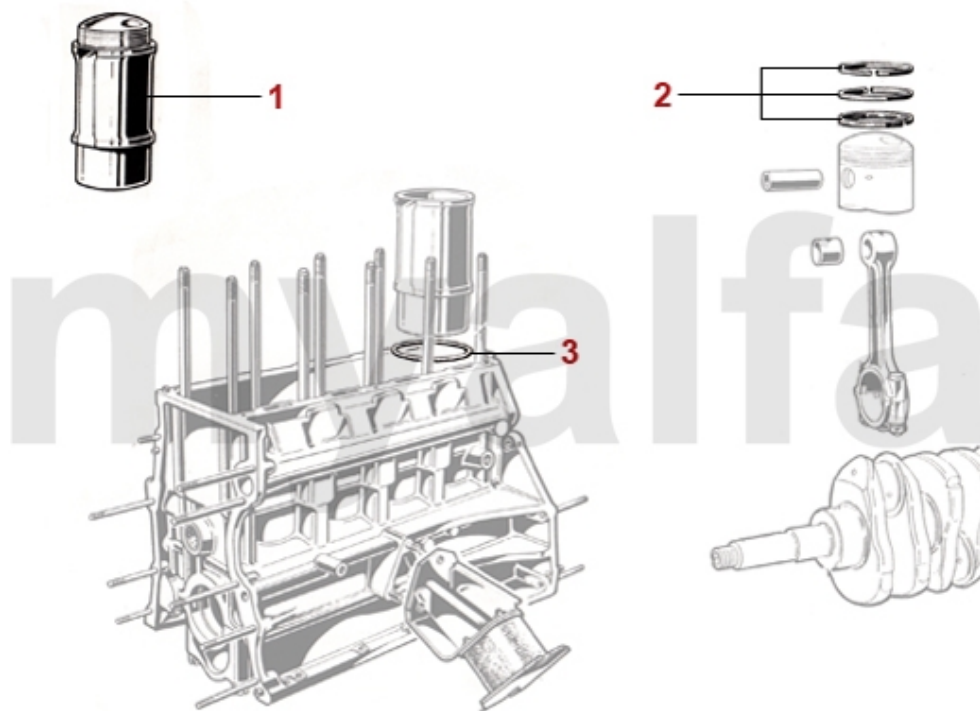

1	2212185	PISTON / LINER 1300	SEK1,620.74
1	2212195	PISTON / LINER 1600	SEK1,620.74
1	2212295	PISTON LINER 1600 FORGED, MAHLE	SEK4,488.98
2	2281135	SET PISTON RINGS 1300 1.5/1.75/4.0mm (FOR 1 PISTON)	SEK430.26
2	2282715	SET PISTON RINGS 1600 1.5/1.75/3.5mm (FOR 1 PISTON)	On request
2	2280915	SET PISTON RINGS 1600 1.5/1.75/4.0mm (FOR 1 PISTON)	SEK412.78
2	2281115	SET PISTON RINGS 1300 - 750/101 - 2,0/2,0/4,00 mm	SEK535.16
3	2330870	O-RING LINER 1300	SEK26.78
3	2330880	O-RING LINER 1600/1750	SEK40.79