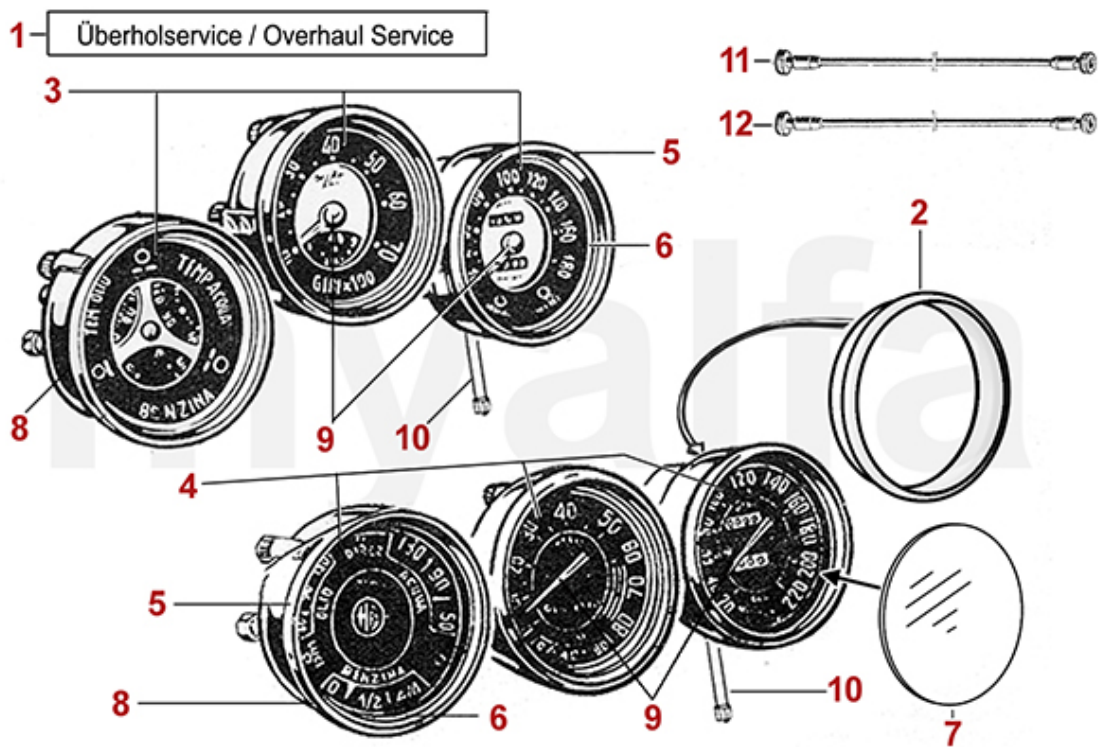

2	1737490	CHROME RING FOR GAUGES - 750/101 SPRINT/SPIDER/SS/SZ	SEK553.89
3	1737500	SET OF INSTRUMENT INSERTS - 750/101 SPIDER & SPRINT "NORMALE" 1300 - ITALIAN	SEK3,369.68
3	1737505	SET OF INSTRUMENT INSERTS - 750/101 SPIDER & SPRINT "NORMALE" 1300 - ITALIAN - TOP QUALITY	SEK5,818.20
3	1737510	SET OF INSTRUMENT INSERTS - 750/101 SPIDER & SPRINT "NORMALE" 1300 - ENGLISH	SEK4,419.05
3	1737515	SET OF INSTRUMENT INSERTS - 750/101 SPIDER & SPRINT "NORMALE" 1300 - ENGLISH - TOP QUALITY	SEK4,535.60
3	1737550	SET OF INSTRUMENT INSERTS - 750/101 SPIDER & SPRINT VELOCE 1300 - ITALIAN	SEK3,486.23
3	1737555	SET OF INSTRUMENT INSERTS - 750/101 SPIDER & SPRINT VELOCE 1300 - ITALIAN - TOP QUALITY	SEK4,535.60
3	1737560	SET OF INSTRUMENT INSERTS - 750/101 SPIDER & SPRINT VELOCE 1300 - ENGLISH	SEK3,952.57
3	1737565	SET OF INSTRUMENT INSERTS - 750/101 SPIDER & SPRINT VELOCE 1300 - ENGLISH - TOP QUALITY	SEK5,818.20
4	1737700	SET OF INSTRUMENT INSERTS - 101 SPIDER & SPRINT 1600, SS, SZ - ITALIAN	SEK5,584.97
4	1737710	SET OF INSTRUMENT INSERTS - 101 SPIDER & SPIDER 1600 - ENGLISH	SEK6,167.99
8	1737570	SEALING KIT FOR INSTRUMENTS - 750/101 SPIDER, SPRINT, SS, SZ	SEK1,387.50
9	1737580	SET OF POINTERS FOR INSTRUMENTS - 750/101 1300 SPIDER & SPRINT	SEK921.16
9	1737680	SET OF POINTERS FOR INSTRUMENTS - 101 1600, 102/106 SPIDER & SPRINT, 105 GT 1ST SERIES	SEK921.16
11	8900040	TACHOMETER CABLE 750/101/101/115 1300-1600/ GT BERTONE 1750, 1410 mm	SEK332.31
11	8900100	TACHOMETER REV COUNTER CABLE - 750/101/105 - 1310 MM	SEK349.79
12	8900010	SPEEDOMETER CABLE 105/115 GIULIA, 750/101 - 1744 MM	SEK291.51