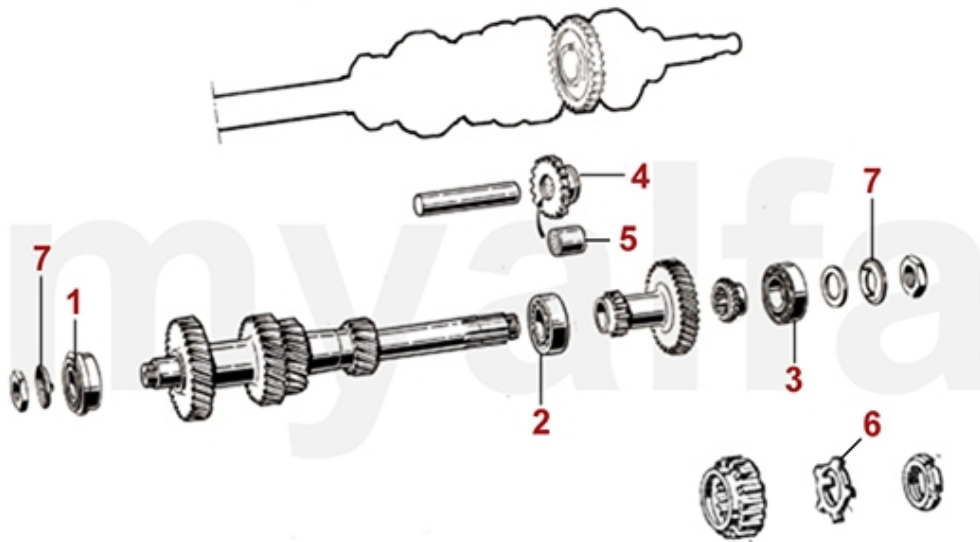

1	4150240	LAYSHAFT BEARING - 105 1300-1750, 101 - FRONT	SEK801.00
2	4150250	LAYSHAFT BEARING - 101/105/115 - MIDDLE	SEK693.75
3	4150210	LAYSHAFT BEARING REAR - 105/115 1300-1750, 101 / 102 / 106	SEK757.85
4	4140610	REVERSE GEAR PINION - 101/105/115	SEK1,603.26
7	4150570	TAB WASHER LAYSHAFT - 101/105 1959-72	SEK66.46