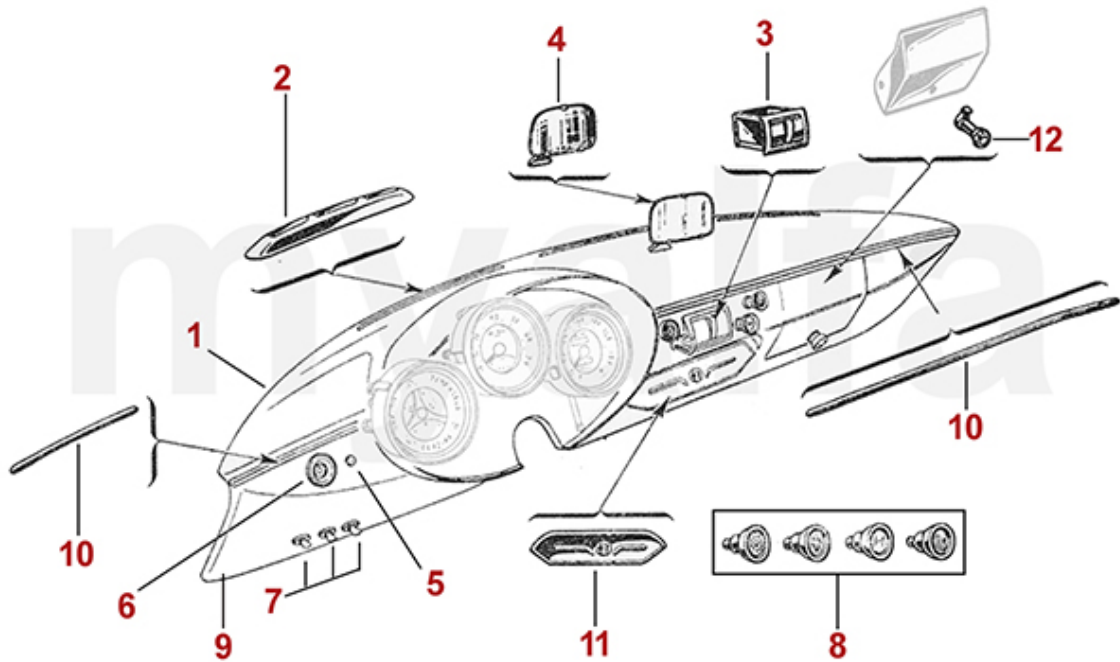

3	1731220	ASHTRAY FOR 1600 SPIDER(101), SPRINT(101), GTA BERTONE, GT BERTONE 1300/1600 FROM 1969 ON	SEK3,474.58
3	1731200	ASHTRAY - 750/101 1300 SPRINT, BERLINA & SS	SEK8,733.06
4	1761220	INTERIOR REAR MIRROR - 750 SPRINT, SS LOW NOSE	SEK2,670.11
4	1761230	INTERIOR REAR MIRROR - 101 SPRINT, SS	SEK4,022.64
5	1570070	INDICATOR LAMP DASHBOARD -1900/750/101/102/106 - DIFFERENT COLOURS	SEK1,154.26
6	8111050	IGNITION SWITCH IN DASHBOARD BOSCH	SEK873.85
8	8417500	LIGHT SWITCH 750/101/102/106	SEK1,154.26
8	1731310	DASHBOARD KNOBS, 4 PC, GOLD GIULIETTA/GIULIA 750/101	SEK2,308.66
8	1731300	DASHBOARD KNOBS,4 PC,SILVER GIULIETTA/GIULIA 101	SEK2,308.66
8	1731315	DASHBOARD KNOBS, 4 PC, WHITE - 750 SPRINT UP TO 1955, 1900	SEK2,320.32
8	1731190	CHOKE KNOB BLANKING COVER - 750/101 SPIDER VELOCE 1300, SPRINT VELOCE	SEK839.44
11	1730025	RADIO COVER - 750/101 SPRINT, SS - "BERTONE"	SEK3,486.23
11	1367030	BADGE RADIO BLOCK OFF PLATE - 750/101 SPRINT/SS - 27MM, 1900C SS	SEK687.92
70	8430960	HAZARD UPGRADE KIT 12V HELLA	SEK1,853.84