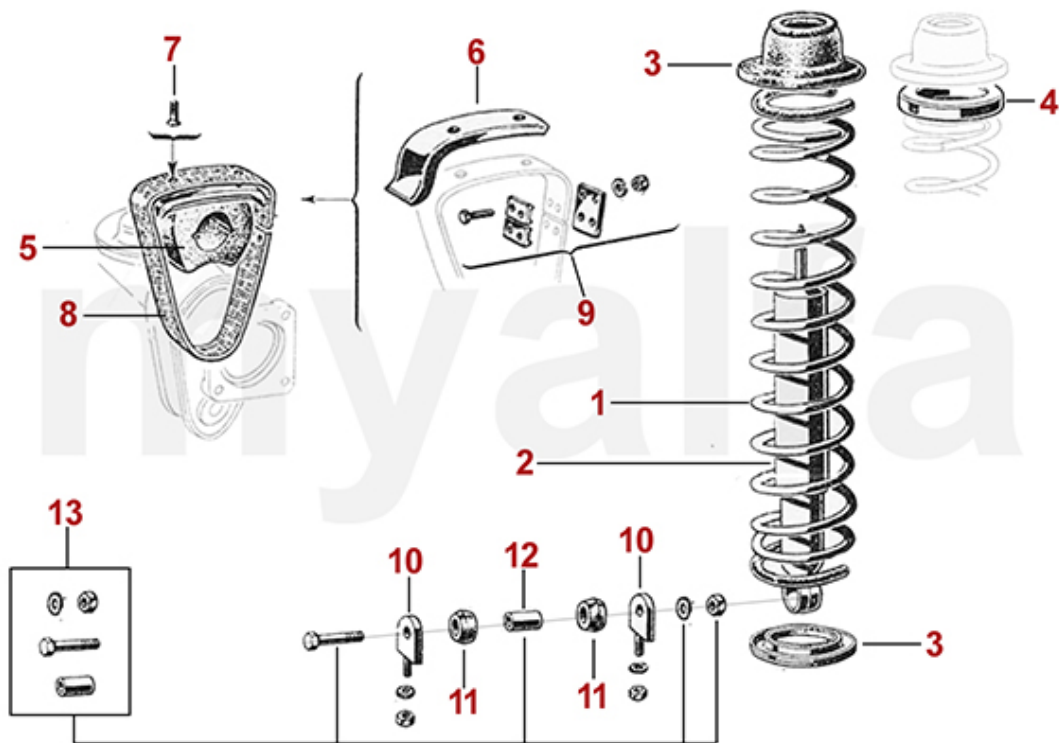

1	5190010	SET RUBBER SHOCK ABSORBER (750/101)	SEK961.95
1	5146000	REAR SPRING (750/101) SPIDER/SPRINT	SEK991.09
1	5161010	LOWERING SET (750/101) SPIDER AND SPRINT	SEK4,185.81
1	5145010	SET SPRINGS FRONT AND REAR - 750 2.Series/101 SPRINT / SPIDER	SEK3,719.47
2	5121193	SHOCK ABSORBER REAR (750/101) KONI RED	SEK1,864.38
3	5181020	SET REAR RUBBER PAD SPRING (750/101)	SEK1,620.74
5	5190280	BUMPSTOP REAR AXLE 750/101	SEK454.68
7	5190570	SCREW REAR UPPER BUMP STOP - 750/101	SEK57.72
8	5190320	REAR REBOUND STRAP SET (2PC) ORIGINAL MATERIAL (750/101)	SEK675.71
8	4541050	REAR REBOUND STRAP SET (4PC) ORIGINAL MATERIAL	SEK1,037.71
9	5190530	FITTING KIT FOR ONE REBOUND STRAP 31 mm	SEK150.41
9	5190550	SCREWS FOR REAR REBOUND STRAPS GIULIETTA/GIULIA	SEK19.84