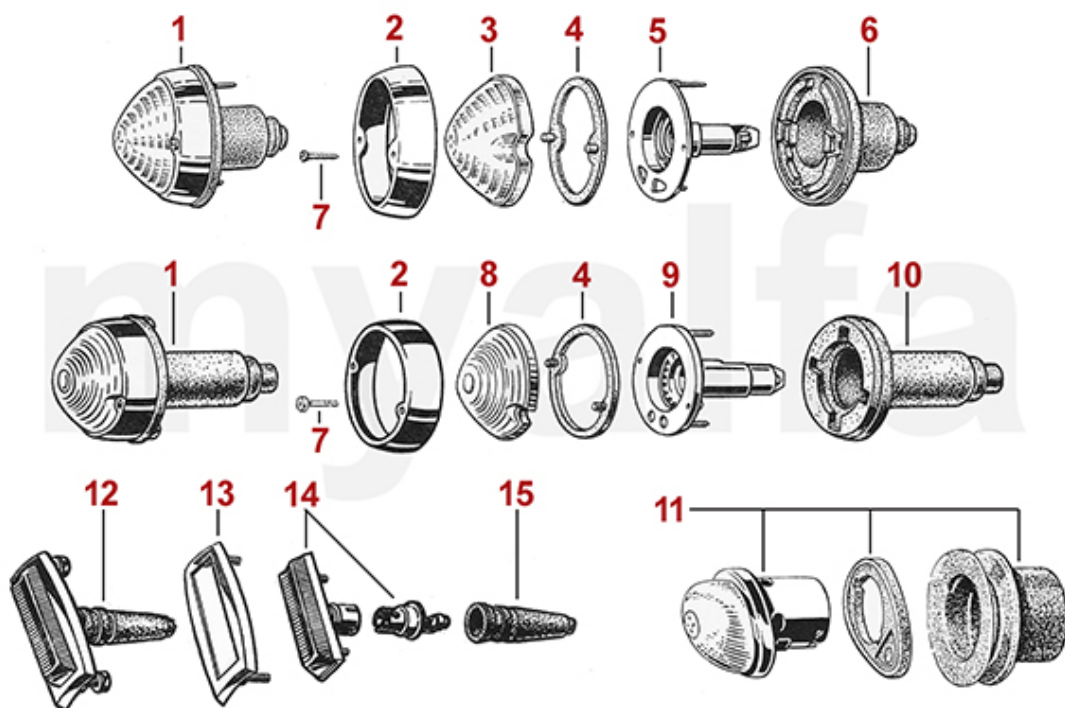

1	1541010	FRONT INDICATOR LIGHT (750/101) SPIDER (WHITE)	SEK1,259.30
1	1541030	FRONT INDICATOR LIGHT (750/101) SPIDER (ORANGE)	On request
6	1592510	RUBBER INDICATOR LIGHT HOUSING CARELLO (SET) - 750/101 FROM 1959 ON - SPIDER, BERLINA, SS, SZ	SEK728.72
11	1550720	INDICATOR REPEATER DROPLET FORM ORIGINAL DESIGN	SEK921.16
11	1592520	SET RUBBER PADS FOR SIDEINDICATOR SPIDER DROPLET FORM	SEK239.07
11	1592530	SET RUBBER SLEEVES FOR SIDE INDICATOR SPIDER - DROP SHAPE	SEK373.10
12	1551570	INDICATOR REPEATOR CHROMED PLASTIC FRAME ORANGE	SEK454.68
12	1551580	INDICATOR REPEATOR CHROMED PLASTIC FRAME WHITE	SEK571.37
13	1591260	CHROME FRAME INDICATOR REPEATOR GIULIA / GT BERTONE	SEK285.69
14	1550330	INDICATOR REPEATOR GIULIA / GT BERTONE ELONGATED	SEK353.26
15	1590200	SET RUBBER SLEEVES FOR SIDE INDICATOR	SEK208.68