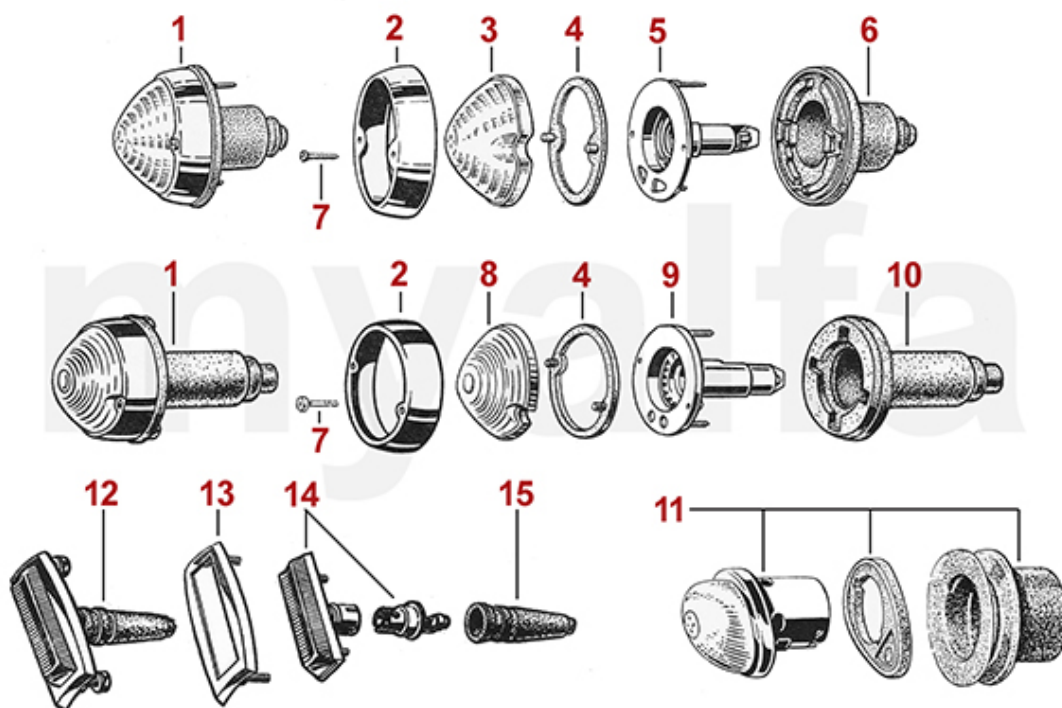

1	1541010	FRONT INDICATOR LIGHT (750/101) SPIDER (WHITE)	SEK1,259.30
1	1541030	FRONT INDICATOR LIGHT (750/101) SPIDER (ORANGE)	On request
6	1592510	RUBBER INDICATOR LIGHT HOUSING CARELLO (SET) - 750/101 FROM 1959 ON - SPIDER, BERLINA, SS, SZ	SEK728.72
11	1550720	INDICATOR REPEATER DROPLET FORM ORIGINAL DESIGN	SEK921.16
11	1592520	SET RUBBER PADS FOR SIDEINDICATOR SPIDER DROPLET FORM	SEK239.07
11	1592530	SET RUBBER SLEEVES FOR SIDE INDICATOR SPIDER - DROP SHAPE	SEK373.10
12	1551570	INDICATOR REPEATOR CHROMED PLASTIC FRAME ORANGE	SEK454.68
12	1551580	INDICATOR REPEATOR CHROMED PLASTIC FRAME WHITE	On request
13	1591260	CHROME FRAME INDICATOR REPEATOR GIULIA / GT BERTONE	SEK285.69
14	1550330	INDICATOR REPEATOR GIULIA / GT BERTONE ELONGATED	SEK353.26
15	1590200	SET RUBBER SLEEVES FOR SIDE INDICATOR	SEK208.68