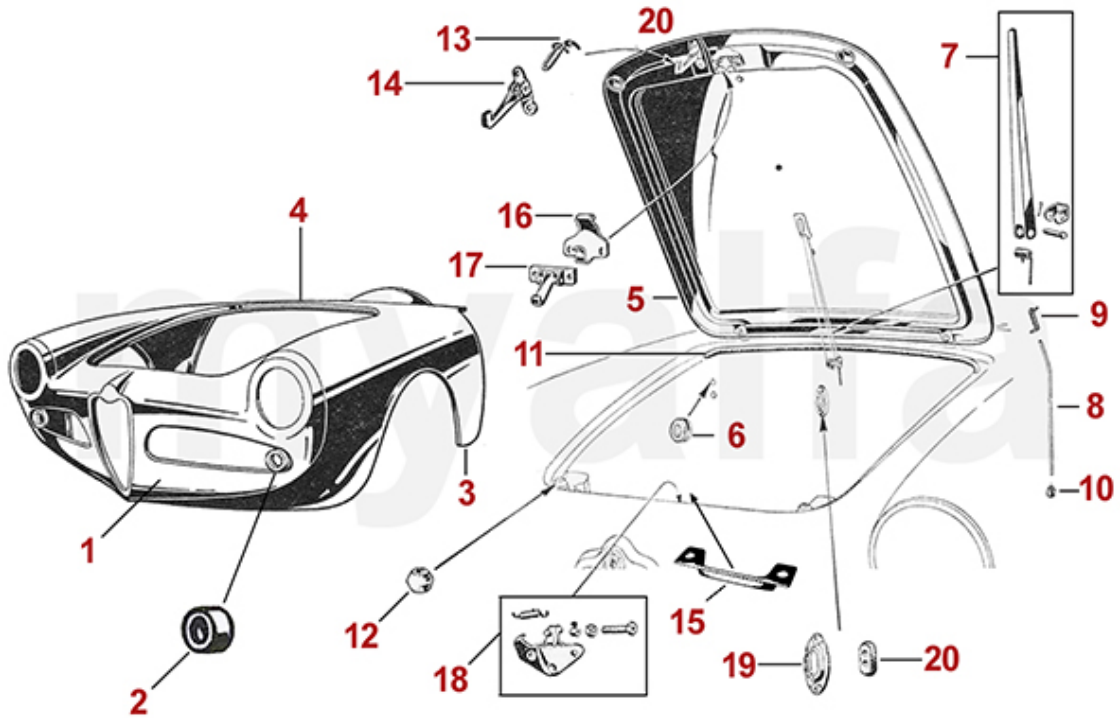

1	1117500	FRONT PANEL SPIDER 750/101	SEK28,566.13
2	1117510	SET FRONT INDICATOR MOUNTS - 750/101 SPIDER	SEK1,842.18
6	1630020	SET HEATING TUBE CLAMP GASKET (750/101)	SEK167.89
8	1192410	BONNET & BOOT LID SUPPORT ROD - 750 SPIDER & BERLINA	SEK378.93
9	1192420	SPRING FOR BONNET + HOOD SUPPORT ROD - 750 SPIDER & BERLINA	SEK115.44
10	1192400	SET RUBBERS BONNET & BOOT SUPPORT ROD - 750/101 SPIDER & BERLINA	SEK185.37
11	1621750	FRONT HOOD / BONNET SEAL - SPIDER 750/101	SEK489.65
12	1631030	BUMP STOP SET FOR BONNET / HOOD - SPIDER - 750/101	SEK244.89
14	1192630	BONNET RELEASE STOP HOOK - 750/101 SPIDER	SEK2,413.56
15	1192640	BONNET RELEASE STOP HOOK PLATE - 750/101 SPIDER	SEK1,136.78
16	1192620	SPRING PLATE FOR BONNET CATCHER - 750/101 SPIDER	SEK786.99
17	1192610	BONNET CATCHER - 750/101 SPIDER	SEK1,620.74
18	1192600	BONNET RELEASE MECHANISM - 750/101 SPIDER	SEK2,320.32
19	1330100	CLAMP FOR WIRING HARNESS - 1900/750/101/102/106	SEK460.51
20	1631440	GROMMET SET ENGINE COMPARTMENT - 750/101/102/106	SEK756.74