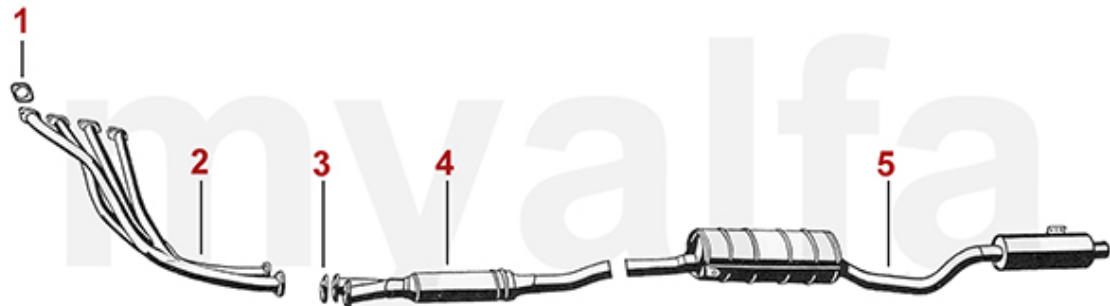

1	3800040	GASKET EXHAUST MANIFOLD-CYLINDER HEAD (750/101) 1300 Sprint Veloce 1	SEK111.97
2	31112010	HEADER - 750/101 1300 SPRINT VELOCE, SPIDER VELOCE, SS, SZ	SEK9,269.47
3	3800030	GASKET ONE PIECE EXHAUST MANIFOLD / FRONT EXHAUST	SEK97.96
4	33212040	FRONT SILENCER 750/101 - SPRINT VELOCE	SEK2,903.21