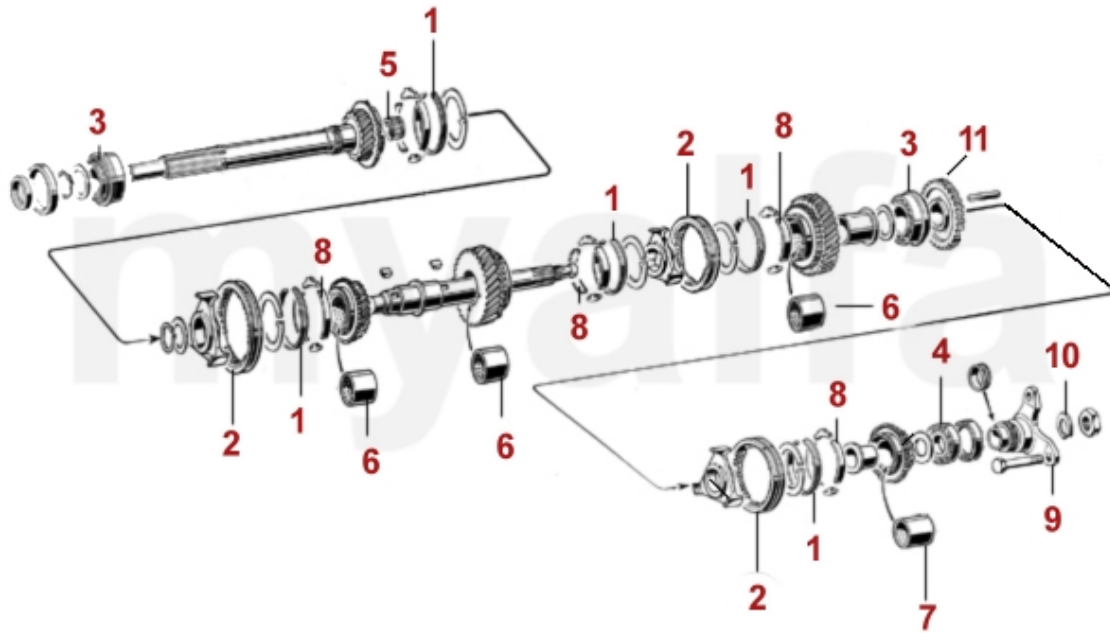

1	4150010	SYNCHRO RING OE-QUALITY 105/115/116/75	SEK687.92
1	4150020	SYNCHRO RING GOETZE 105/115/116/75	SEK1,620.74
1	4150030	SYNCHRO RING OE-QUALITY 101/105 SERIES 1/102/106	SEK1,853.84
2	4130130	SYNCHRO SLEEVE OE-QUALITY 105/115/116/75	SEK1,270.95
3	4150460	MAINSHAFT BEARING - 101/105/115 1300-1750 UP TO 1989 - FRONT / MIDDLE	SEK1,043.54
4	4150310	MAINSHAFT BEARING - 105/115 2nd SERIES -REAR	SEK711.23
4	4150320	REAR MAIN SHAFT BEARING 101/105 1st SERIES//102/106	SEK921.16
5	4150290	NEEDLE BEARING SMALL - 105/105/115/102/106	SEK208.68
6	4150520	BEARING SLEEVE GEARS - 101/105/115/102/106	SEK256.55
8	4140680	LOCK BAND 2.-5. GEAR - 101/105/115	On request
8	0406700	UPPER LOCK-BLOCK	SEK285.69
8	4140690	UPPER LOCK BLOCK 1. GEAR	SEK285.69
8	4140700	LOWER LOCK BLOCK	SEK285.69
9	4100730	PROPSHAFT ADAPTER	On request
10	4150560	TAB WASHER PROPSHAFT ADAPTER 1959-72	SEK61.74
11	4140740	REVERSE GEAR PINION MAINSHAFT - 101/105/115	SEK2,087.08
100	4130190	GEAR DOG RING / SYNCRONIZER HUB ON REINFORCED	SEK3,019.76