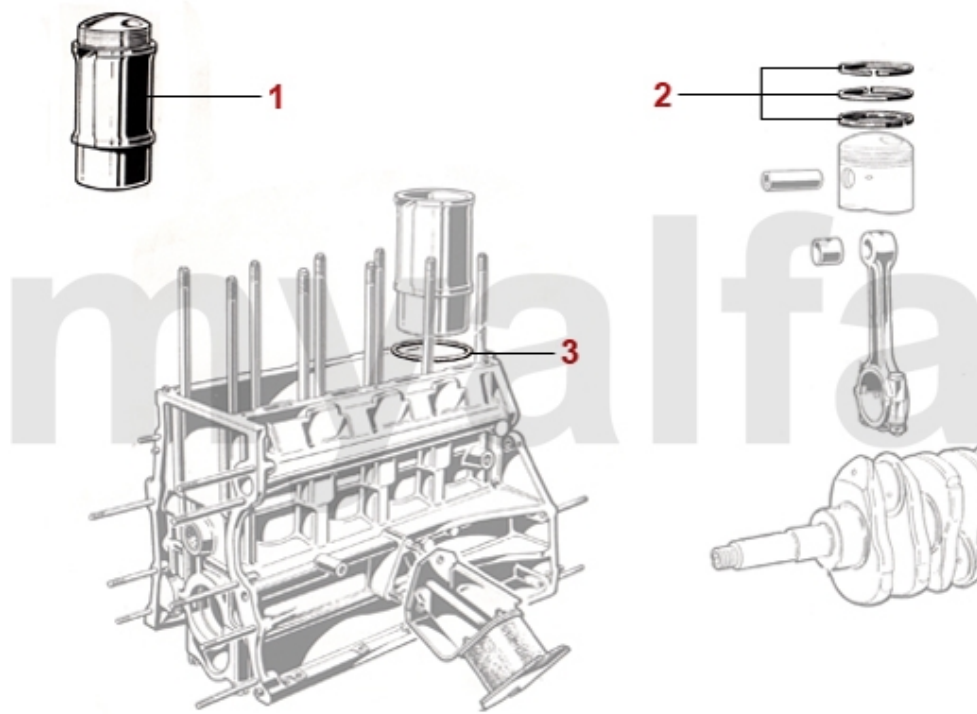

1	2212185	PISTON / LINER 1300	SEK1,620.74
1	2212195	PISTON / LINER 1600	SEK1,620.74
1	2212295	PISTON LINER 1600 FORGED, MAHLE	SEK4,488.98
2	2281135	SET PISTON RINGS 1300 1.5/1.75/4.0mm (FOR 1 PISTON)	SEK430.26
2	2282715	SET PISTON RINGS 1600 1.5/1.75/3.5mm (FOR 1 PISTON)	On request
2	2280915	SET PISTON RINGS 1600 1.5/1.75/4.0mm (FOR 1 PISTON)	SEK412.78
2	2281115	SET PISTON RINGS 1300 - 750/101 - 2,0/2,0/4,00 mm	SEK535.16
3	2330870	O-RING LINER 1300	SEK26.78
3	2330880	O-RING LINER 1600/1750	SEK40.79