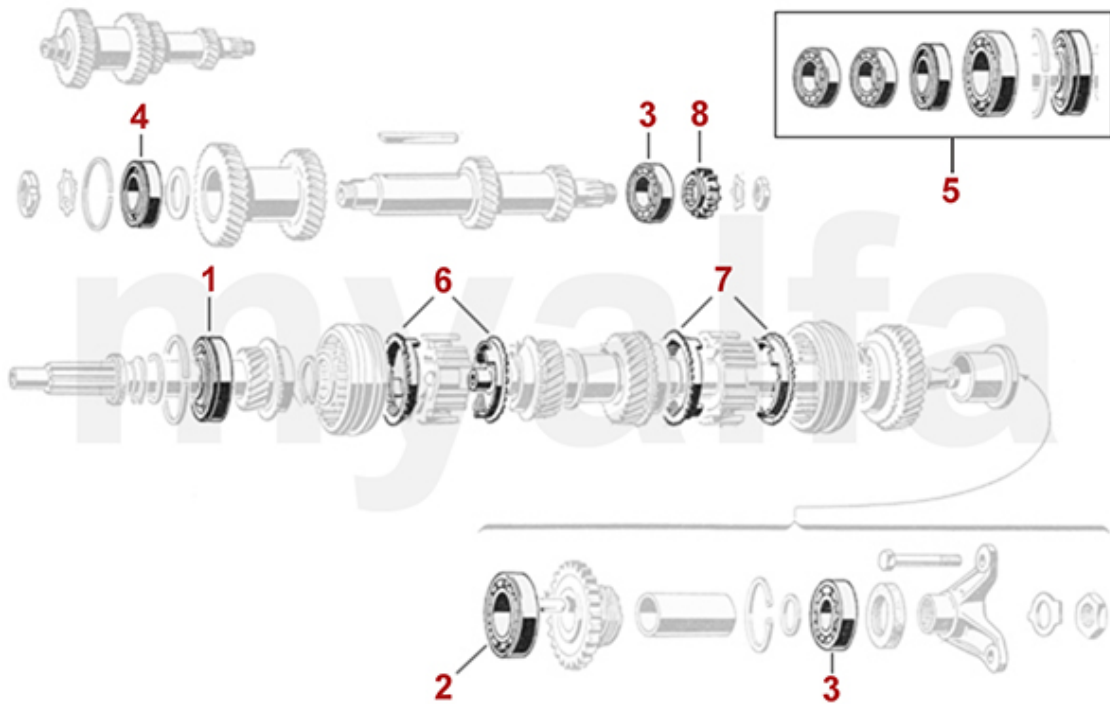

1	4157500	MAIN SHAFT FRONT BEARING (750)	SEK617.99
2	4157510	MAIN SHAFT CENTER BEARING (750)	SEK514.21
3	4157520	MAINSHAFT AND LAYSHAFT BEARING REAR (750)	SEK629.65
4	4157530	LAYSHAFT BEARING FRONT (750)	SEK514.21
6	4150050	SYNCHRO RING 3rd & 4th SPEED - 750/1900	SEK2,390.25
7	4150040	SYNCHRO RING -1st & 2nd - 750/1900	SEK2,390.25