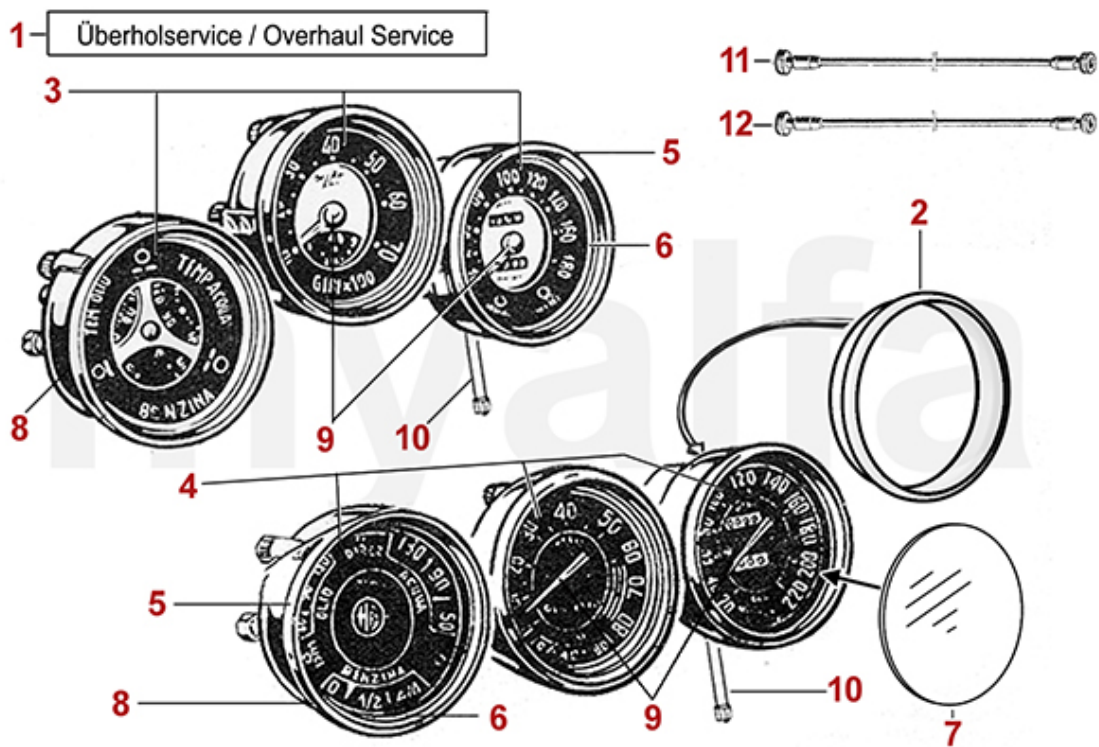

2	1737490	CHROME RING FOR GAUGES - 750/101 SPIDER/SPIDER/SS/SZ	SEK553.89
3	1737550	SET OF INSTRUMENT INSERTS - 750/101 SPIDER & SPRINT VELOCE 1300 - ITALIAN	SEK3,486.23
3	1737560	SET OF INSTRUMENT INSERTS - 750/101 SPIDER & SPRINT VELOCE 1300 - ENGLISH	SEK3,952.57
4	1737700	SET OF INSTRUMENT INSERTS - 101 SPIDER & SPRINT 1600, SS, SZ - ITALIAN	SEK5,584.97
4	1737710	SET OF INSTRUMENT INSERTS - 101 SPIDER & SPIDER 1600 - ENGLISH	SEK6,167.99
8	1737570	SEALING KIT FOR INSTRUMENTS - 750/101 SPIDER, SPRINT, SS, SZ	SEK1,387.50
9	1737680	SET OF POINTERS FOR INSTRUMENTS - 101 1600, 102/106 SPIDER & SPRINT, 105 GT 1ST SERIES	SEK921.16
11	8900040	TACHOMETER CABLE 750/101/101/115 1300-1600/ GT BERTONE 1750, 1410 mm	SEK332.31
11	8900100	TACHOMETER REV COUNTER CABLE - 750/101/105 - 1310 MM	SEK349.79
12	8900010	SPEEDOMETER CABLE 105/115 GIULIA, 750/101 - 1744 MM	SEK291.51