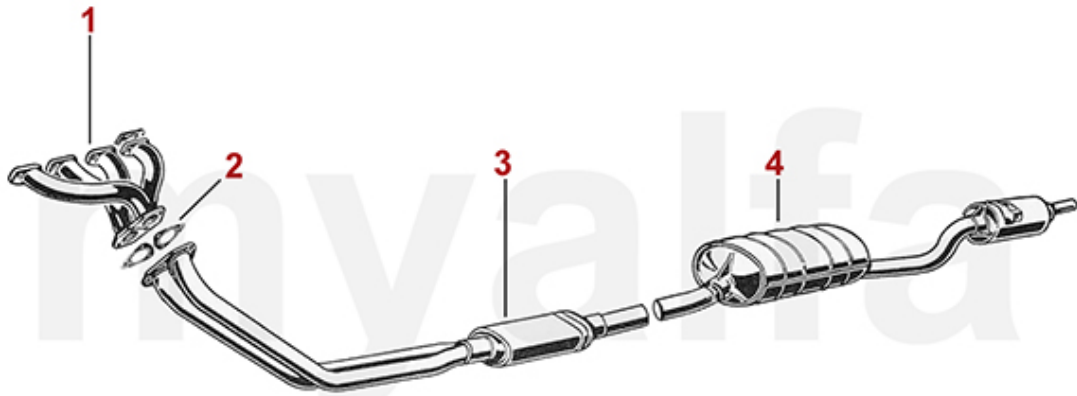

2	3800210	EXHAUST MANIFOLD TO DOWNPIPE GASKET	SEK48.98
3	33213030	FRONT SILENCER - 101 - NORMALE SPRINT/SPIDER 6-HOLE-CONNECTION	SEK3,602.78
4	36113090	REAR EXHAUST 101 SPIDER	SEK4,535.60
4	36112090	REAR EXHAUST 750/101 1.3 SPRINT/VELOCE, 1.6 SPRINT	SEK4,069.26