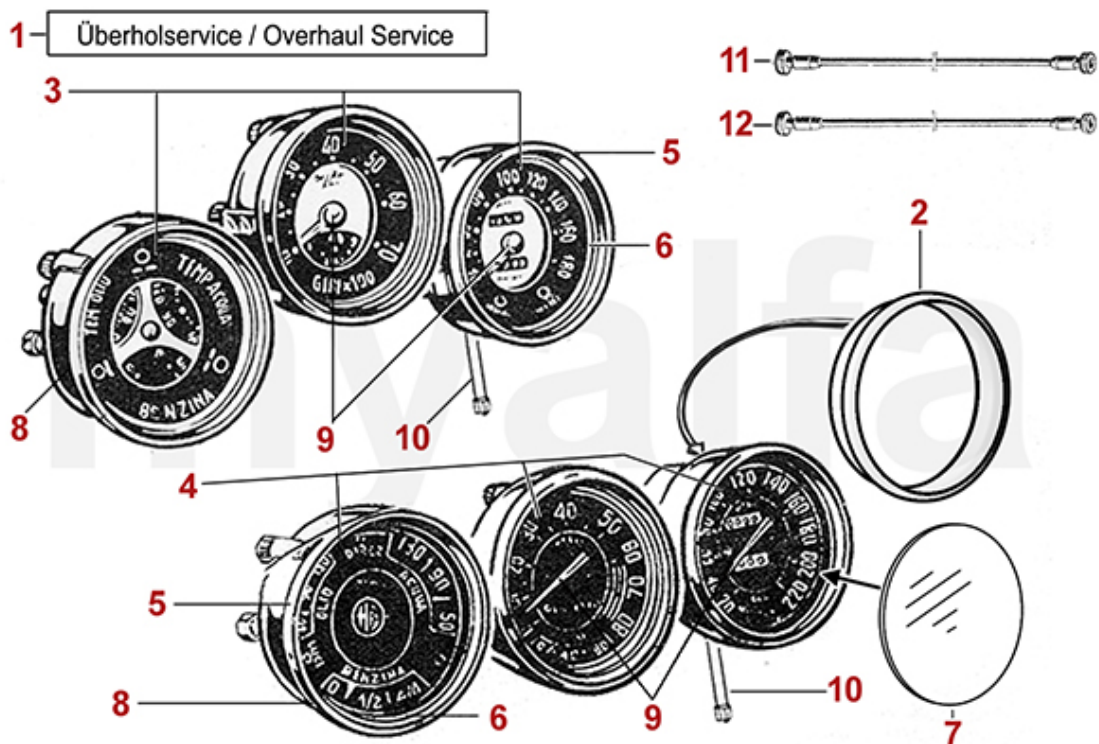

2	1737490	CHROME RING FOR GAUGES - 750/101 SPRINT/SPIDER/SS/SZ	SEK553.89
3	1737500	SET OF INSTRUMENT INSERTS - 750/101 SPIDER & SPRINT "NORMALE" 1300 - ITALIAN	SEK3,369.68
3	1737505	SET OF INSTRUMENT INSERTS - 750/101 SPIDER & SPRINT "NORMALE" 1300 - ITALIAN - TOP QUALITY	SEK5,818.20
3	1737510	SET OF INSTRUMENT INSERTS - 750/101 SPIDER & SPRINT "NORMALE" 1300 - ENGLISH	SEK4,419.05
3	1737515	SET OF INSTRUMENT INSERTS - 750/101 SPIDER & SPRINT "NORMALE" 1300 - ENGLISH - TOP QUALITY	SEK4,535.60
3	1737550	SET OF INSTRUMENT INSERTS - 750/101 SPIDER & SPRINT VELOCE 1300 - ITALIAN	SEK3,486.23
3	1737555	SET OF INSTRUMENT INSERTS - 750/101 SPIDER & SPRINT VELOCE 1300 - ITALIAN - TOP QUALITY	SEK4,535.60
3	1737560	SET OF INSTRUMENT INSERTS - 750/101 SPIDER & SPRINT VELOCE 1300 - ENGLISH	SEK3,952.57
3	1737565	SET OF INSTRUMENT INSERTS - 750/101 SPIDER & SPRINT VELOCE 1300 - ENGLISH - TOP QUALITY	SEK5,818.20
4	1737700	SET OF INSTRUMENT INSERTS - 101 SPIDER & SPRINT 1600, SS, SZ - ITALIAN	SEK5,584.97
4	1737710	SET OF INSTRUMENT INSERTS - 101 SPIDER & SPIDER 1600 - ENGLISH	SEK6,167.99
8	1737570	SEALING KIT FOR INSTRUMENTS - 750/101 SPIDER, SPRINT, SS, SZ	SEK1,387.50
9	1737580	SET OF POINTERS FOR INSTRUMENTS - 750/101 1300 SPIDER & SPRINT	SEK921.16
9	1737680	SET OF POINTERS FOR INSTRUMENTS - 101 1600, 102/106 SPIDER & SPRINT, 105 GT 1ST SERIES	SEK921.16
11	8900040	TACHOMETER CABLE 750/101/101/115 1300-1600/ GT BERTONE 1750, 1410 mm	SEK332.31
11	8900100	TACHOMETER REV COUNTER CABLE - 750/101/105 - 1310 MM	SEK349.79
12	8900010	SPEEDOMETER CABLE 105/115 GIULIA, 750/101 - 1744 MM	SEK291.51