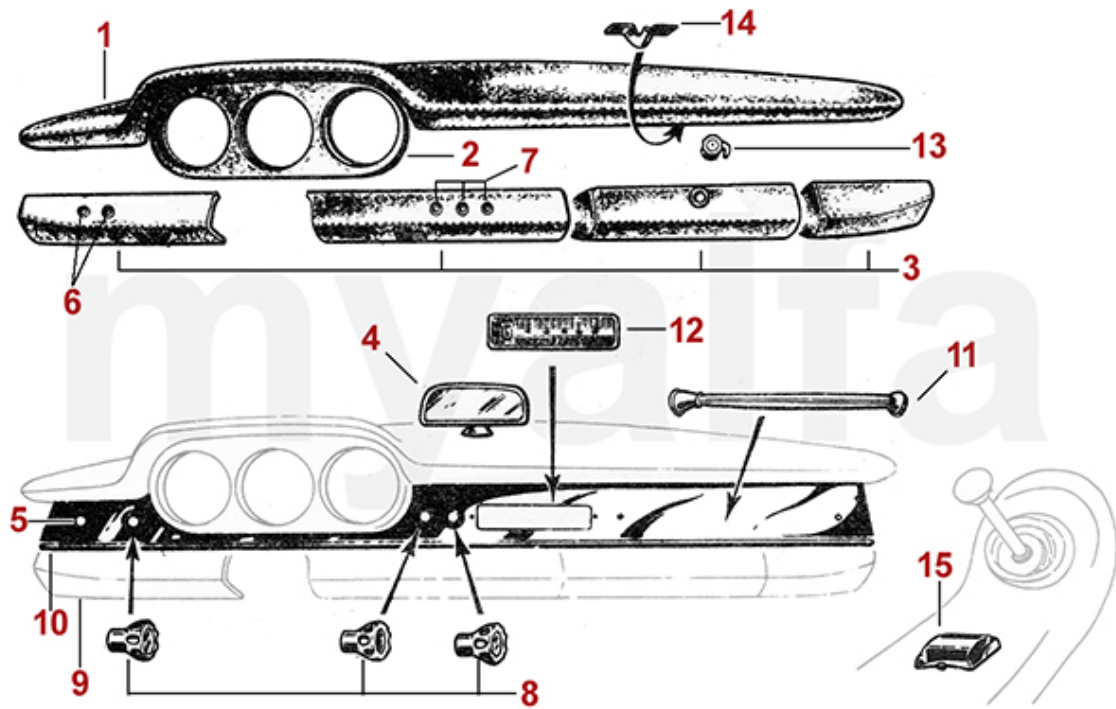

4	1761230	INTERIOR REAR MIRROR - 101 SPRINT, SS	SEK4,022.64
5	8111050	IGNITION SWITCH IN DASHBOARD BOSCH	SEK873.85
6	1570070	INDICATOR LAMP DASHBOARD -1900/750/101/102/106 - DIFFERENT COLOURS	SEK1,154.26
7	8410500	DASHLIGHT TOGGLE SWITCH 1300-1750	SEK454.68
7	8410570	HEATER FAN TOGGLE SWITCH ONE POSITION	SEK687.92
7	8410530	WINDSCREEN WIPER TOGGLE SWITCH 101 1600, 105	SEK1,037.71
8	8417500	LIGHT SWITCH 750/101/102/106	SEK1,154.26
9	8430960	HAZARD UPGRADE KIT 12V HELLA	SEK1,853.84
15	1731220	ASHTRAY FOR 1600 SPIDER(101), SPRINT(101), GTA BERTONE, GT BERTONE 1300/1600 FROM 1969 ON	SEK3,474.58
15	1731225	ASHTRAY - 102 2000/106 2600 SPIDER, 750/ 101 SPIDER, 1600 SPRINT, SS	SEK6,972.47