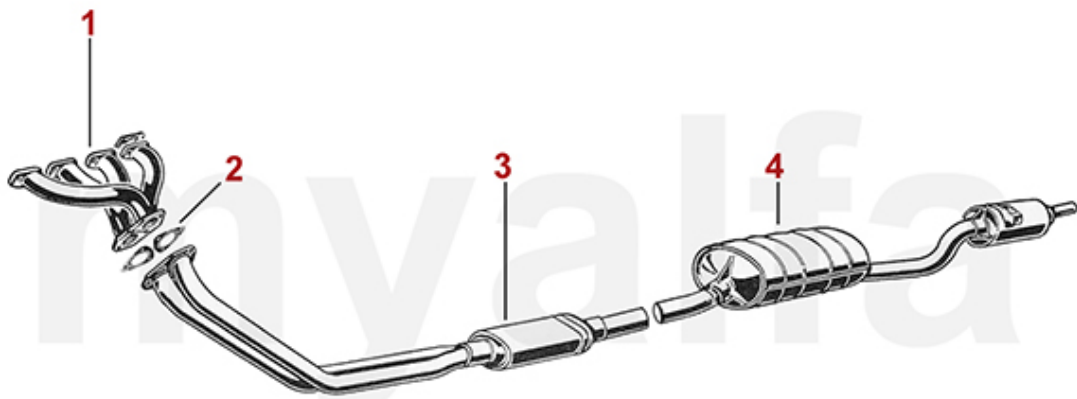

2	3800210	EXHAUST MANIFOLD TO DOWNPIPE GASKET	SEK48.98
3	33213030	FRONT SILENCER - 101 - NORMALE SPRINT/SPIDER 6-HOLE-CONNECTION	SEK3,602.78
4	36113090	REAR EXHAUST 101 SPIDER	SEK4,535.60
4	36112090	REAR EXHAUST 750/101 1.3 SPRINT/VELOCE, 1.6 SPRINT	SEK4,069.26