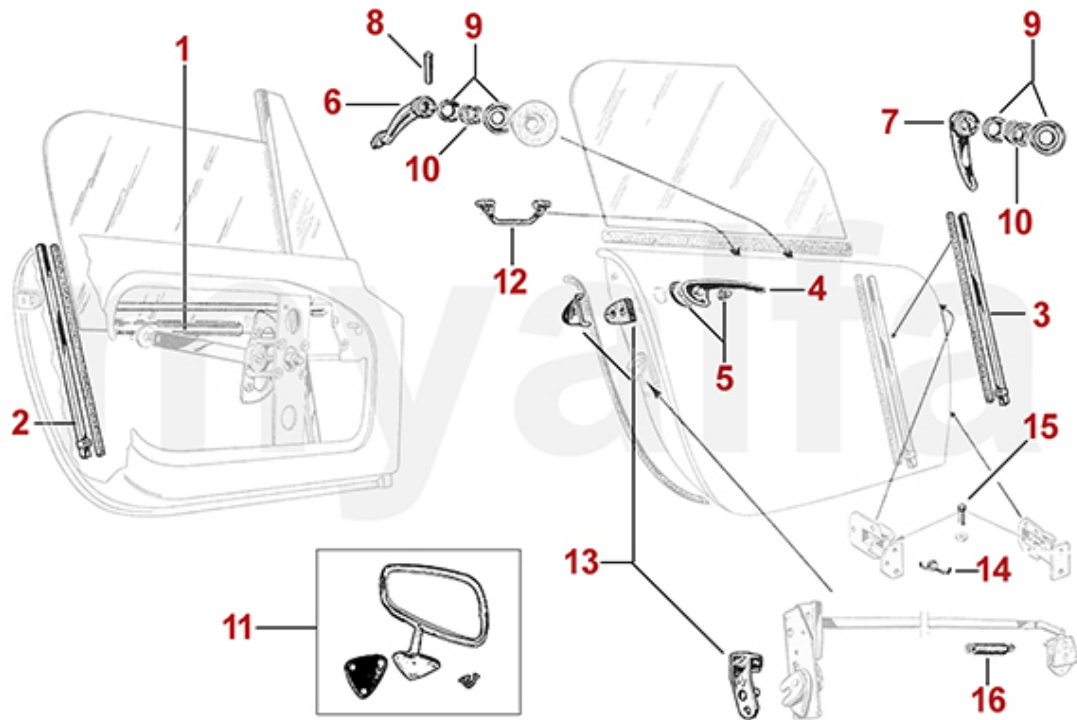

1	1337200	SET OF SIDE WINDOW BOTTOM CHANNEL - SPIDER 750 - w/o TRIANGLE WINDOW	SEK5,550.00
1	1337210	SET OF SIDE WINDOW BOTTOM CHANNELS - SPIDER 750/101 - WITH TRIANGLE WINDOW	SEK4,768.84
2	1337260	SET SIDE WINDOW GUIDES - SPIDER 750/101 - REAR	SEK2,320.32
3	1337250	SET SIDE WINDOW GUIDES - SPIDER 750 - FRONT	SEK2,320.32
4	1170510	OUTER DOOR HANDLE SET 750/101/1900 CSS WITH 2 KEYS	SEK4,069.26
5	1631050	HANDLE DOOR SEAL SET (750/101)	SEK451.22
6	1761070	WINDOW CRANK - 750/101 - CROSS FITTING	SEK664.61
6	1761200	WINDOW CRANK - 750/101 - WITH MILLERIGHE FIXING	SEK642.27
6	1761100	WINDOW CRANK - 750 - SQUARE FITTING	SEK687.92
6	1761280	KNOB WINDOW WINDER CRANK - 750/101	SEK373.10
7	1761010	INNER DOOR HANDLE - 750/101 - WITH SQUARE FITTING	SEK687.92
7	1761090	INNER DOOR HANDLE - 750/101 - WITH CROSS FITTING	SEK641.30
8	1761370	GRUB SCREW INNER DOOR HANDLE / WINDOW WINDER HANDLE	SEK46.62
8	1761080	RETAINING SPRING CLIP DOOR HANDLE/WINDOW WINDER HANDLE	SEK22.20
9	1761110	CHROME SUPPORT INNER DOOR-/WINDOW HANDLE - 750/101	SEK489.65
10	1761190	SPRING FOR DOOR-/WINDOW HANDLE - 750/101	SEK52.45
11	1401010	EXTERIOR MIRROR CHROMED 750/101/102	SEK804.47
12	1760541	INNER DOOR PULL - 750/101/105 SPIDER UP TO YEAR 1977	SEK612.17
13	1191010	SET DOWEL DOOR STRIKE 750/101 SPIDER	SEK231.99
13	1170180	DOOR LOCK CATCHER - 750/101 SSPIDER, SS - SET FOR 2 DOORS	SEK2,272.45
14	1197500	UPPER DOOR HINGE SPRING (750/101) GIULIETTA/GIULIA SPIDER	SEK320.65