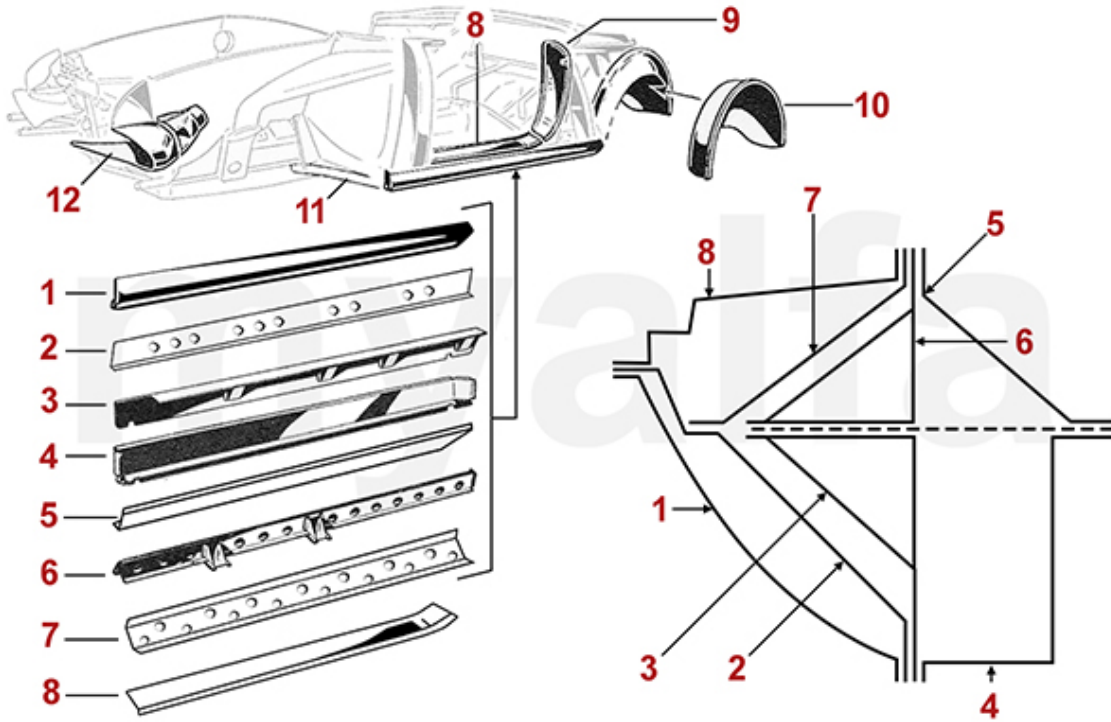

1	1161011	OUTER SILL - 101 SPIDER - LEFT LONG WHEELBASE	SEK2,786.66
1	1161012	OUTER SILL - 101 SPIDER - RIGHT LONG WHEELBASE	SEK2,786.66
1	1167501	OUTER SILL - 750 SPIDER - LEFT SHORT WHEELBASE	SEK2,786.66
1	1167502	OUTER SILL - 750 SPIDER - RIGHT SHORT WHEELBASE	SEK2,786.66
2	1161021	SUPPORT SILL LOWER OUTER SECTION - 101 SPIDER - LEFT LONG WHEELBASE	SEK2,553.42
2	1161022	SUPPORT SILL LOWER OUTER SECTION - 101 SPIDER - RIGHT LONG WHEELBASE	SEK2,553.42
2	1167511	SUPPORT SILL LOWER OUTER SECTION - 750 SPIDER - LEFT SHORT WHEELBASE	SEK3,439.61
2	1167512	SUPPORT SILL LOWER OUTER SECTION - 750 SPIDER - RIGHT SHORT WHEELBASE	SEK3,439.61
3	1167521	INNER SILL LOWER SECTION - 750 SPIDER - LEFT SHORT WHEEL BASE	SEK3,031.55
3	1167522	MIDDLE SILL LOWER SECTION - 750 SPIDER - RIGHT SHORT WHEEL BASE	SEK3,031.55
3	1167531	MIDDLE SILL LOWER SECTION - 101 SPIDER LEFT LONG WHEELBASE	SEK2,320.32
3	1167532	MIDDLE SILL LOWER SECTION - 101 SPIDER RIGHT LONG WHEELBASE	SEK2,320.32
4	1161031	LOWER INNER SILL - 750/101 SPIDER - LEFT	SEK1,504.05
4	1161032	LOWER INNER SILL - 750/101 SPIDER - RIGHT	SEK1,504.05
5	1167560	SET INNER SILLS UPPER SECTION - 750/101 SPIDER	SEK1,107.64
6	1167580	SET MIDDLE SILLS UPPER SECTION - 750/101 SPIDER	SEK1,970.53
7	1167550	SET SUPPORT SILLS UPPER OUTER SECTION - 750/101 SPIDER	SEK2,320.32
8	1161091	DOOR STEP PANEL OUTER SECTION 750/101 - LEFT	SEK1,620.74
8	1161092	DOOR STEP PANEL OUTER SECTION 750/101 - RIGHT	SEK1,620.74
9	1201050	B-COLUMN COVER SET - 750/101 SPIDER	SEK11,426.48
10	1200470	OUTER WHEEL HOUSING PAIR - 750/101 SPIDER - REAR	SEK11,426.48
11	1160121	STRENGTHENING PANEL LEFT	SEK2,914.86