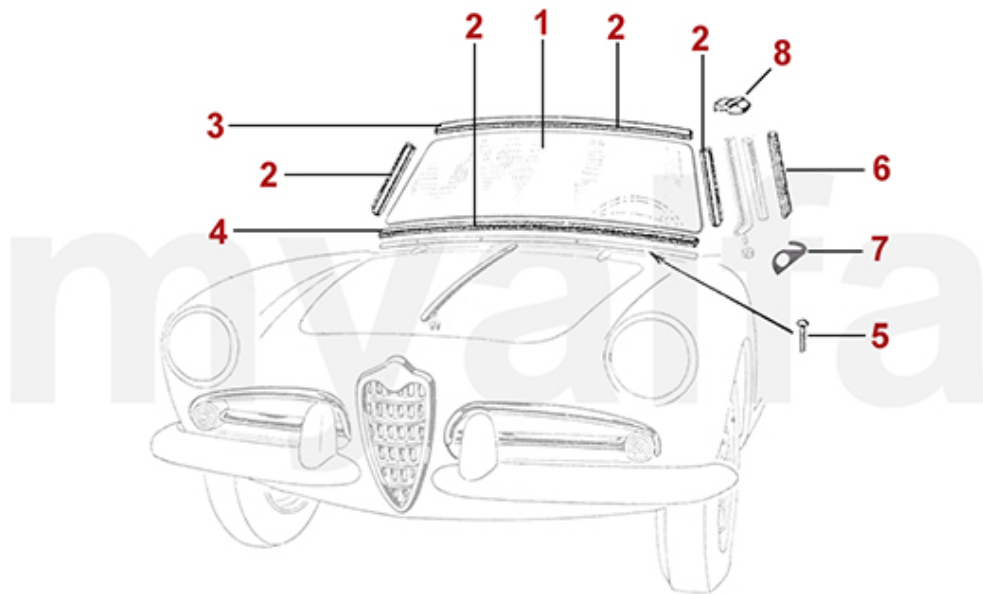

1	1340040	WINDSCREEN 750/101 Giulietta/Giulia Spider clear	SEK4,535.60
1	1340280	Windsreen 750/101 Giulietta/Giulia green	SEK4,885.39
2	1610040	WINDSCREEN RUBBER SET - 750/101 SPIDER - 4 PIECES	SEK2,320.32
5	1631010	SCREW FOR WINDSCREEN FRAME - 750/101 SPIDER	SEK220.34
6	1621070	SET RUBBER SEALS BETWEEN WINDSCREENFRAME AND DOOR - 101 SPIDER WITH TRIANGLEWINDOW	SEK757.85
6	1621060	SET RUBBER SEAL BETWEEN WINDSCREENFRAME AND DOOR 750 SPIDER	SEK903.68
7	1610100	SET SIDE RUBBER PADS WINDSCREEN FRAME 750/101 SPIDER	SEK348.68
8	1767500	SET OF COVERS FOR WINDOW PILLAR / WINDOW FRAME GIULIETTA SPIDER (750), 1 HOLE	SEK1,340.88
8	1767510	SET COVERS FOR A-PILLAR WINDOW FRAME GIULIA SPIDER (101) TWO HOLES	SEK1,387.50