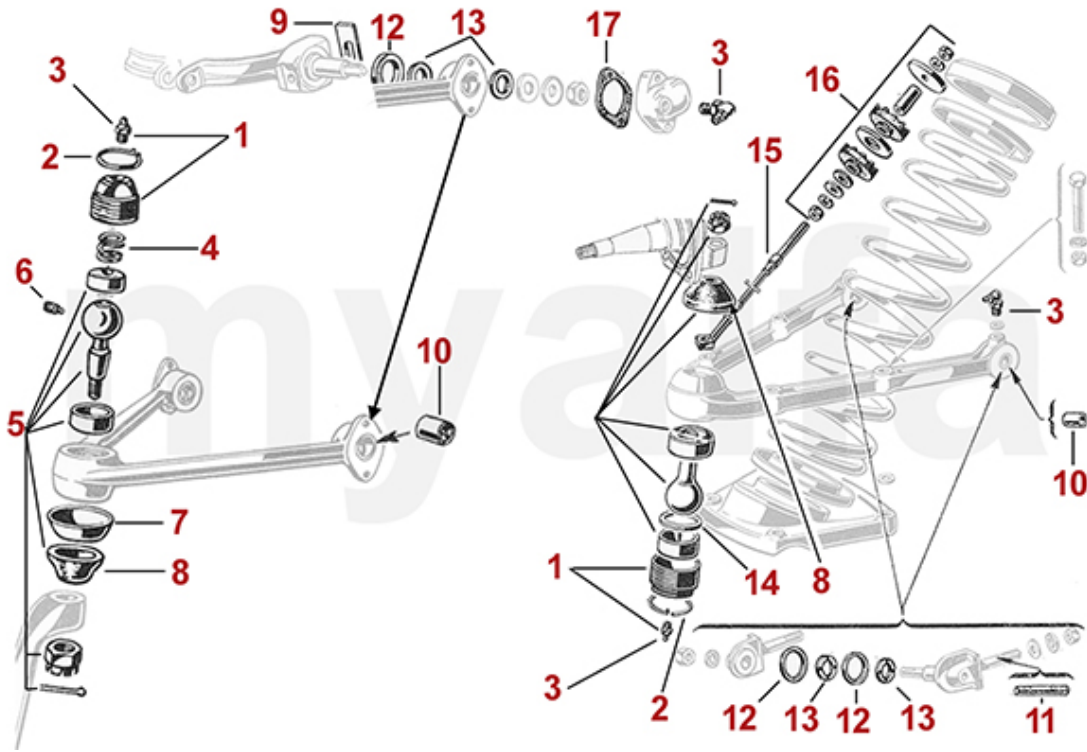

1	5351030	UPPER FRONT WISHBONE BALL JOINT GREASE CAP - 750/101 - INCL. FASTENING RING AND GREASE NIPPLE	SEK687.92
1	5351040	LOWER FRONT WISHBONE BALL JOINT GREASE CAP - 750/101 - INCL. FASTENING RING AND GREASE NIPPLE	SEK687.92
5	5331020	UPPER BALL JOINT FRONT AXLE - 750/101	SEK815.02
5	5331010	SUSPENSION BALL JOINT (750/101) LOW + REAR	SEK815.02
8	5540010	BALL JOINT/TRACK ROD END DUST COVERS SET (11) 750 / 101	SEK985.26
9	5350350	ADJUSTMENT SHIM UPPER WISHBONE FRONT AXLE - 101 - 1.0 mm	SEK64.10
9	5350360	ADJUSTMENT SHIM UPPER WISHBONE FRONT AXLE - 101 - 1.5 mm	SEK64.10
9	5350340	ADJUSTMENT SHIM UPPER WISHBONE FRONT AXLE - 101 0.5 mm	SEK64.10
10	5350100	COPPER BUSH UPPER CONTROL ARM - 750/101 - 2nd SERIES	SEK230.88
10	5350110	COPPER BUSH LOWER CONTROL ARM - 750/101 - 2nd SERIES	SEK204.10
12	5350150	MOUNT RING FOR WISHBONE - 750/101 LOWER 1.SERIES, UPPER 2.SERIES, 1900, 102, 106	SEK173.72
14	5331050	ADJUSTMENT SHIM LOWER BALL JOINT FRONT AXLE - 750/101 - 0.25mm	SEK103.79
15	5190300	LIMIT STRAP FRONTAXLE (750/101)	SEK454.68
16	5190310	LIMIT STRAP RUBBER SET FRONTAXLE (750/101)	SEK297.34