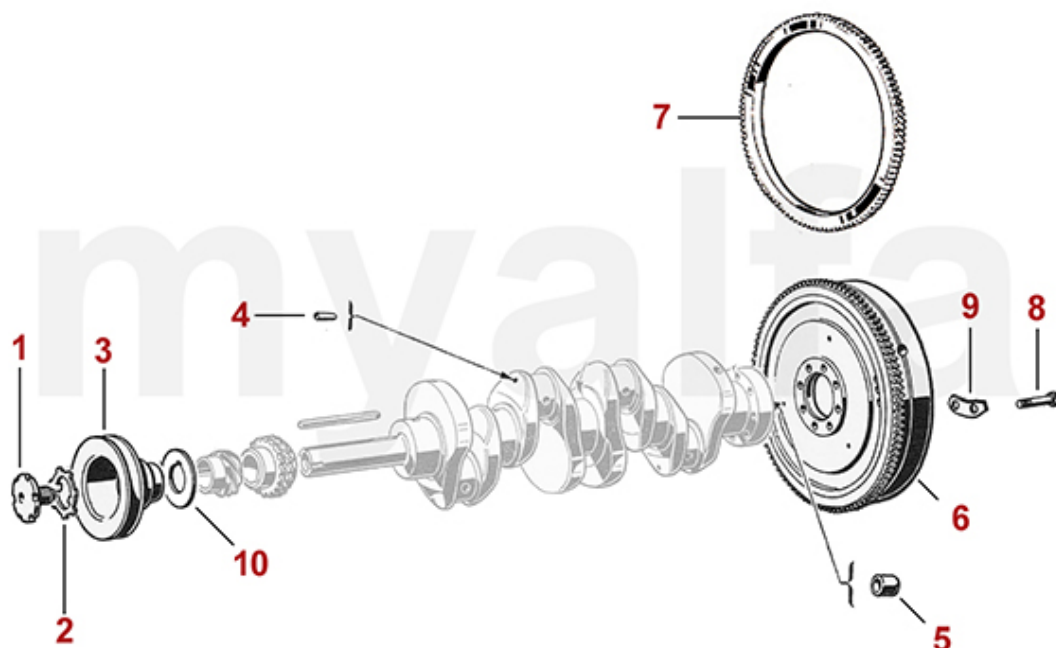

2	2280970	TAB WASHER CRANK PULLEY NUT	SEK60.63
3	2710300	PULLEY STEEL 95 MM - 750/101	On request
3	2710310	PULLEY STEEL 105mm - 101/105 OE-QUALITY	SEK1,037.71
3	2710380	ALUMINIUM PULLEY , 360 DEGREE SCALE, 105mm - BLACK	SEK1,853.84
4	2280950	ALUMINIUM PLUG CRANKSHAFT (SET 6 PCS) 6 mm DIAMETER	SEK139.86
4	2280960	ALUMINIUM PLUG CRANKSHAFT (SET 6 PCS) 6,25 mm	SEK139.86
5	2251100	CRANK SPIGOT BUSH 20 mm / 1750 ccm	SEK127.10
6	4212420	FLYWHEEL MECHANICAL CLUTCH 8-HOLE 105 TEETH, LIGHT WEIGHT 7 KG	SEK8,033.49
7	4231050	RING GEAR FLYWHEEL 101 / 105 (MECH. CLUTCH) 105 TEETH	SEK1,387.50
8	4211560	SCREW FLYWHEEL 8 HOLE	SEK68.82
9	4211500	TAB WASHER SCREW FLYWHEEL (SET 4 PCS) 8 HOLE	SEK115.44