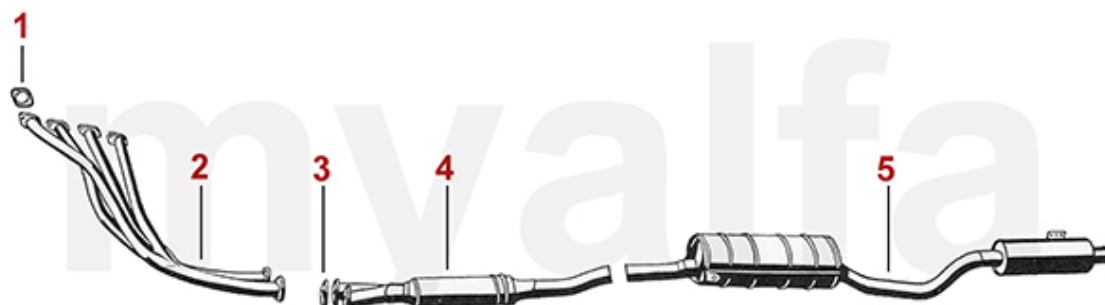

1	3800040	GASKET EXHAUST MANIFOLD-CYLINDER HEAD (750/101) 1300 Sprint Veloce 1	SEK111.97
2	31112010	HEADER - 750/101 1300 SPRINT VELOCE, SPIDER VELOCE, SS, SZ	SEK9,269.47
3	3800030	GASKET ONE PIECE EXHAUST MANIFOLD / FRONT EXHAUST	SEK97.96
4	33212040	FRONT SILENCER 750/101 - SPRINT VELOCE	SEK2,903.21