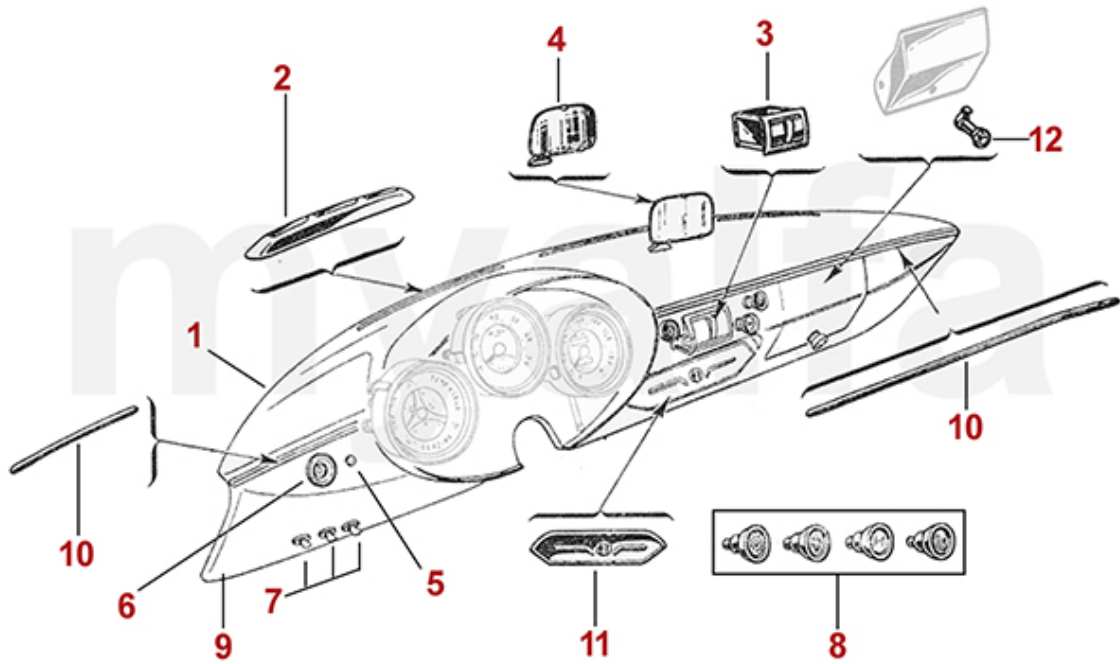

3	1731220	ASHTRAY FOR 1600 SPIDER(101), SPRINT(101), GTA BERTONE, GT BERTONE 1300/1600 FROM 1969 ON	SEK3,474.58
3	1731200	ASHTRAY - 750/101 1300 SPRINT, BERLINA & SS	SEK8,733.06
4	1761220	INTERIOR REAR MIRROR - 750 SPRINT, SS LOW NOSE	SEK2,670.11
4	1761230	INTERIOR REAR MIRROR - 101 SPRINT, SS	SEK4,022.64
5	1570070	INDICATOR LAMP DASHBOARD -1900/750/101/102/106 - DIFFERENT COLOURS	SEK1,154.26
6	8111050	IGNITION SWITCH IN DASHBOARD BOSCH	SEK873.85
8	8417500	LIGHT SWITCH 750/101/102/106	SEK1,154.26
8	1731310	DASHBOARD KNOBS, 4 PC, GOLD GIULIETTA/GIULIA 750/101	SEK2,308.66
8	1731300	DASHBOARD KNOBS,4 PC,SILVER GIULIETTA/GIULIA 101	SEK2,308.66
8	1731315	DASHBOARD KNOBS, 4 PC, WHITE - 750 SPRINT UP TO 1955, 1900	SEK2,320.32
8	1731190	CHOKE KNOB BLANKING COVER - 750/101 SPIDER VELOCE 1300, SPRINT VELOCE	SEK839.44
11	1730025	RADIO COVER - 750/101 SPRINT, SS - "BERTONE"	SEK3,486.23
11	1367030	BADGE RADIO BLOCK OFF PLATE - 750/101 SPRINT/SS - 27MM, 1900C SS	SEK687.92
70	8430960	HAZARD UPGRADE KIT 12V HELLA	SEK1,853.84