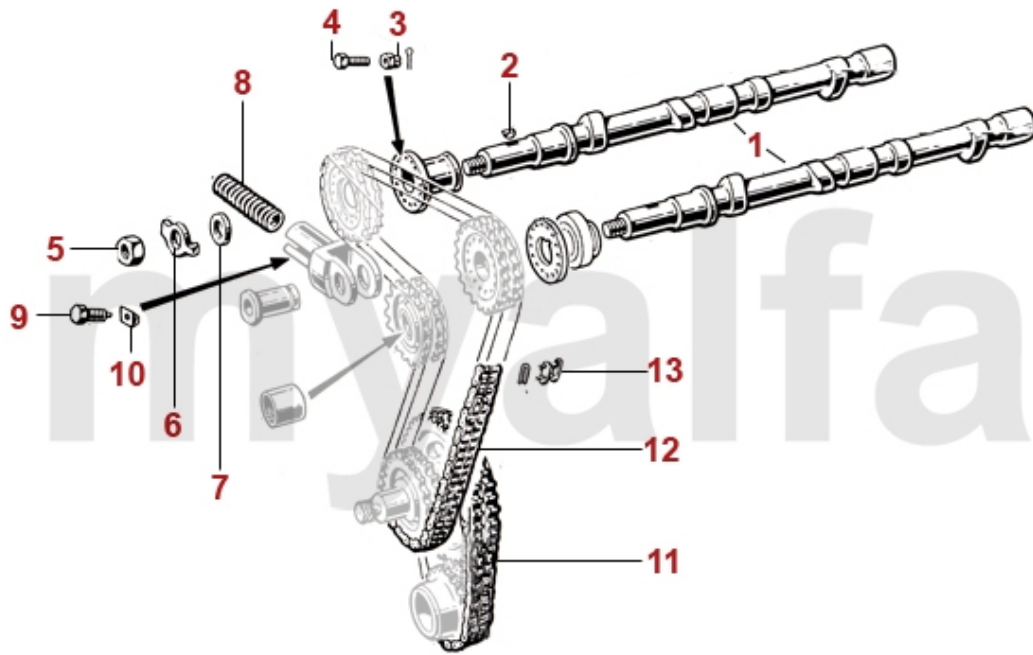

1	2222850	CAMSHAFT 1750/2000 105.48.03.200.01	SEK3,486.23
2	2281370	WEDGE CAMSHAFT	SEK80.48
3	2280990	NUT SAFETY SCREW CAMSHAFT	SEK11.66
4	2280980	SAFETY SCREW CAMSHAFT	SEK40.79
5	2421210	NUT TIMING CHAIN SPROCKET	SEK25.67
6	2281230	TAB WASHER CAMSHAFT	SEK29.14
7	2421220	WASHER TIMING CHAIN SPROCKET	On request
8	2421200	CHAIN TENSIONER SPRING	SEK86.30
9	2421010	CHAIN TENSIONER SCREW	SEK80.48
10	2421000	CHAIN TENSIONER LOCKING BLOCK	SEK64.10
11	2410470R	TIMING CHAIN 1300 -2000 SHORT IWIS RACING	SEK676.27
11	2410470	BOTTOM TIMING CHAIN 1300-2000 WITHOUT LINK	SEK320.65
11	2410470I	TIMING CHAIN IWIS 1300-2000 SHORT ENDLESS	SEK553.89
12	2412490R	TIMING CHAIN 1600 IWIS RACING	SEK1,107.64
12	2412490I	TIMING CHAIN IWIS 1600 LONG WITH LINK	SEK931.57
12	2412490	TOP TIMING CHAIN 1600 WITH LINK	SEK496.73
12	2412480R	TIMING CHAIN 1300 IWIS RACING WITH LINK	SEK1,107.64
12	2412480	TOP TIMING CHAIN 1300 WITH LINK	SEK496.73
12	2412480I	TIMING CHAIN IWIS 1300 LONG WITH LINK - 101, 105, 115, 116	SEK873.29
13	2410480	TIMING CHAIN LINK	SEK87.41
14	2410500	LARGE TIMING WHEEL RACING - 750/101/105/115 - LIGHTENED FOR MECHANICAL REV COUNTER	SEK1,620.74
15	2410520	TIMING WHEELS (SET) & CHAIN RACING - 750/101/105/115 - LIGHTENED FOR MECHANICAL REV COUNTER	SEK5,818.20