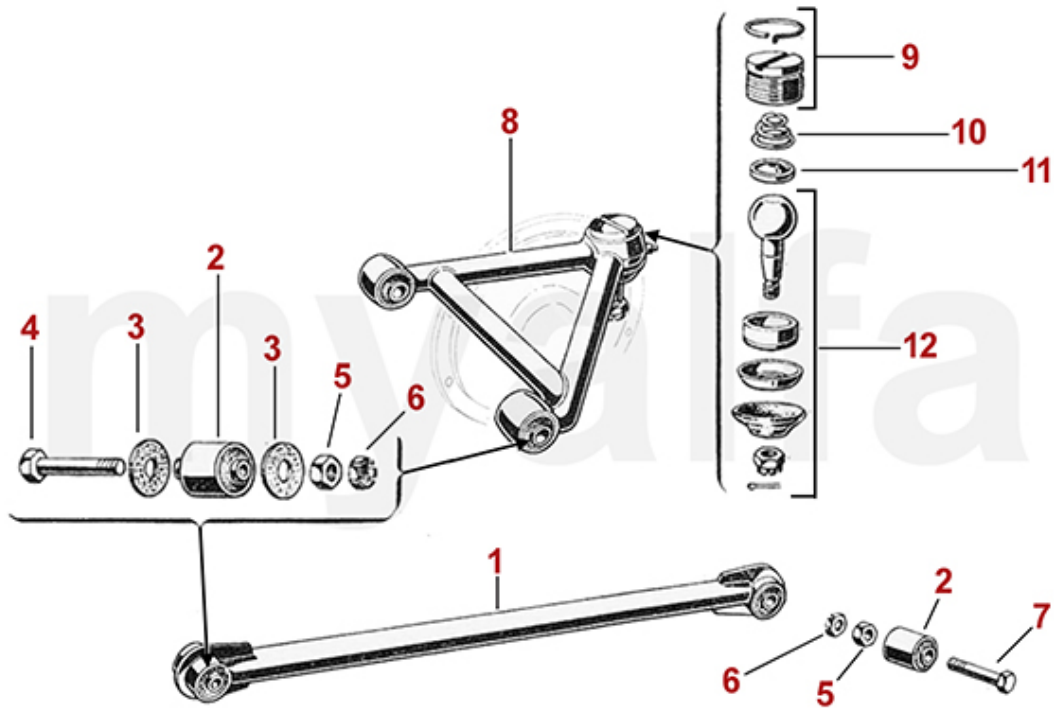

2	5350130	TRUNION BAR BUSHING 750/101/102/106	SEK413.89
2	5350140	REAR CONTROL ARM BUSH 34 mm (750/101)	SEK348.68
9	5351060	TRIANGLE BALL JOINT GREASE CAP - 750/101 - INCL. FASTENING RING	SEK687.92
12	5331010	SUSPENSION BALL JOINT (750/101) LOW + REAR	SEK815.02
20	5540010	BALL JOINT/TRACK ROD END DUST COVERS SET (11) 750 / 101	SEK985.26
20	5351070	TRIANGLE BALL JOINT DUST BOOT CUP - 750/101	SEK162.06