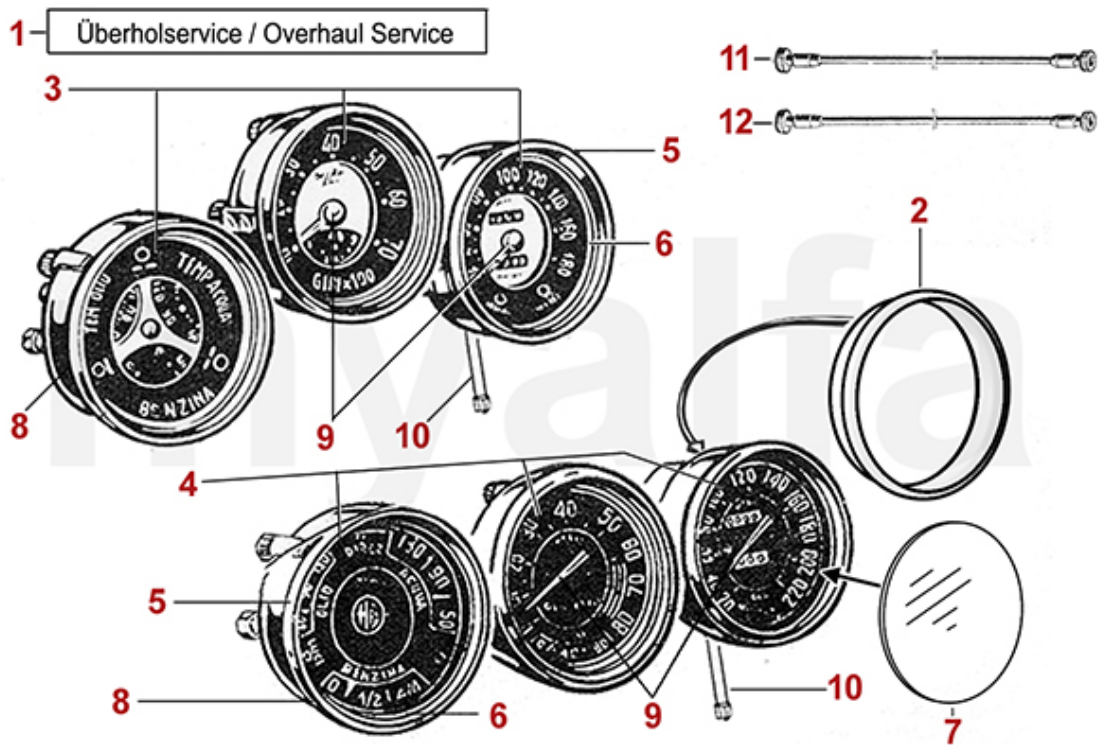

2	1737490	CHROME RING FOR GAUGES - 750/101 SPIDER/SPIDER/SS/SZ	SEK553.89
3	1737550	SET OF INSTRUMENT INSERTS - 750/101 SPIDER & SPRINT VELOCE 1300 - ITALIAN	SEK3,486.23
3	1737560	SET OF INSTRUMENT INSERTS - 750/101 SPIDER & SPRINT VELOCE 1300 - ENGLISH	SEK3,952.57
4	1737700	SET OF INSTRUMENT INSERTS - 101 SPIDER & SPRINT 1600, SS, SZ - ITALIAN	SEK5,584.97
4	1737710	SET OF INSTRUMENT INSERTS - 101 SPIDER & SPIDER 1600 - ENGLISH	SEK6,167.99
8	1737570	SEALING KIT FOR INSTRUMENTS - 750/101 SPIDER, SPRINT, SS, SZ	SEK1,387.50
9	1737680	SET OF POINTERS FOR INSTRUMENTS - 101 1600, 102/106 SPIDER & SPRINT, 105 GT 1ST SERIES	SEK921.16
11	8900040	TACHOMETER CABLE 750/101/101/115 1300-1600/ GT BERTONE 1750, 1410 mm	SEK332.31
11	8900100	TACHOMETER REV COUNTER CABLE - 750/101/105 - 1310 MM	SEK349.79
12	8900010	SPEEDOMETER CABLE 105/115 GIULIA, 750/101 - 1744 MM	SEK291.51