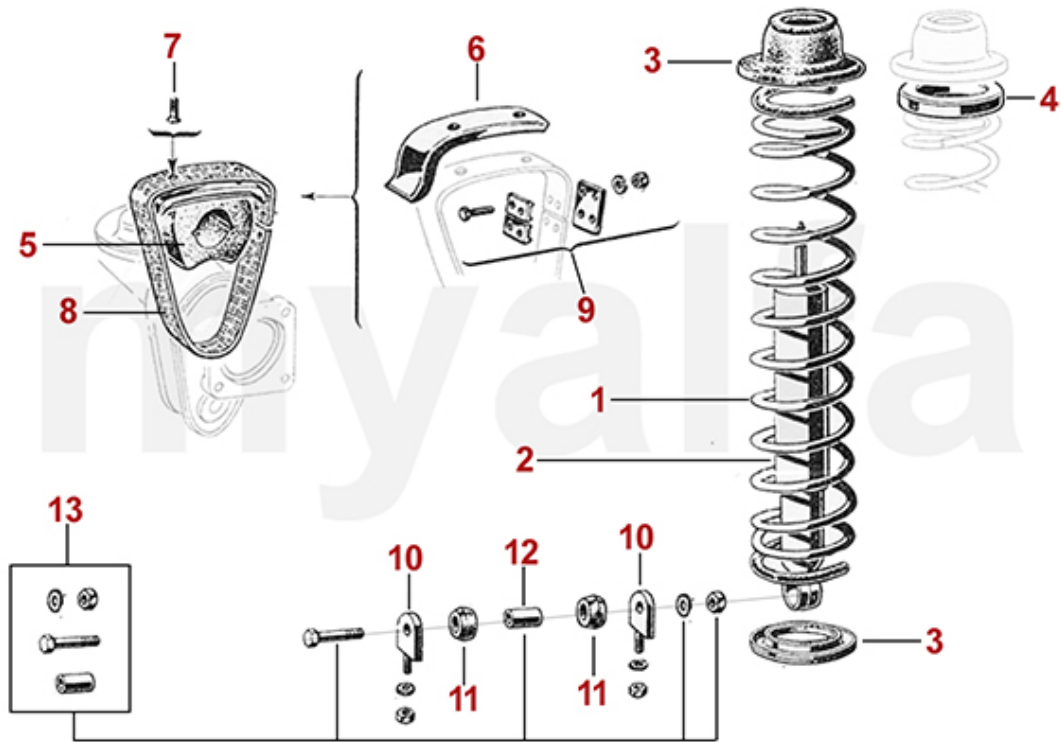

1	5190010	SET RUBBER SHOCK ABSORBER (750/101)	SEK961.95
1	5146000	REAR SPRING (750/101) SPIDER/SPRINT	SEK991.09
1	5161010	LOWERING SET (750/101) SPIDER AND SPRINT	SEK4,185.81
1	5145010	SET SPRINGS - 750 2.Series/101 SPRINT / SPIDER	SEK3,719.47
2	5121193	SHOCK ABSORBER REAR (750/101) KONI RED	SEK1,864.38
3	5181020	SET REAR RUBBER PAD SPRING (750/101)	SEK1,620.74
5	5190280	BUMPSTOP REAR AXLE 750/101	SEK454.68
7	5190570	SCREW REAR UPPER BUMP STOP - 750/101	SEK57.72
8	5190320	REAR REBOUND STRAP SET (2PC) ORIGINAL MATERIAL (750/101)	SEK675.71
8	4541050	REAR REBOUND STRAP SET (4PC) ORIGINAL MATERIAL	SEK1,037.71
9	5190530	FITTING KIT FOR ONE REBOUND STRAP 31 mm	SEK150.41
9	5190550	SCREWS FOR REAR REBOUND STRAPS GIULIETTA/GIULIA	SEK19.84