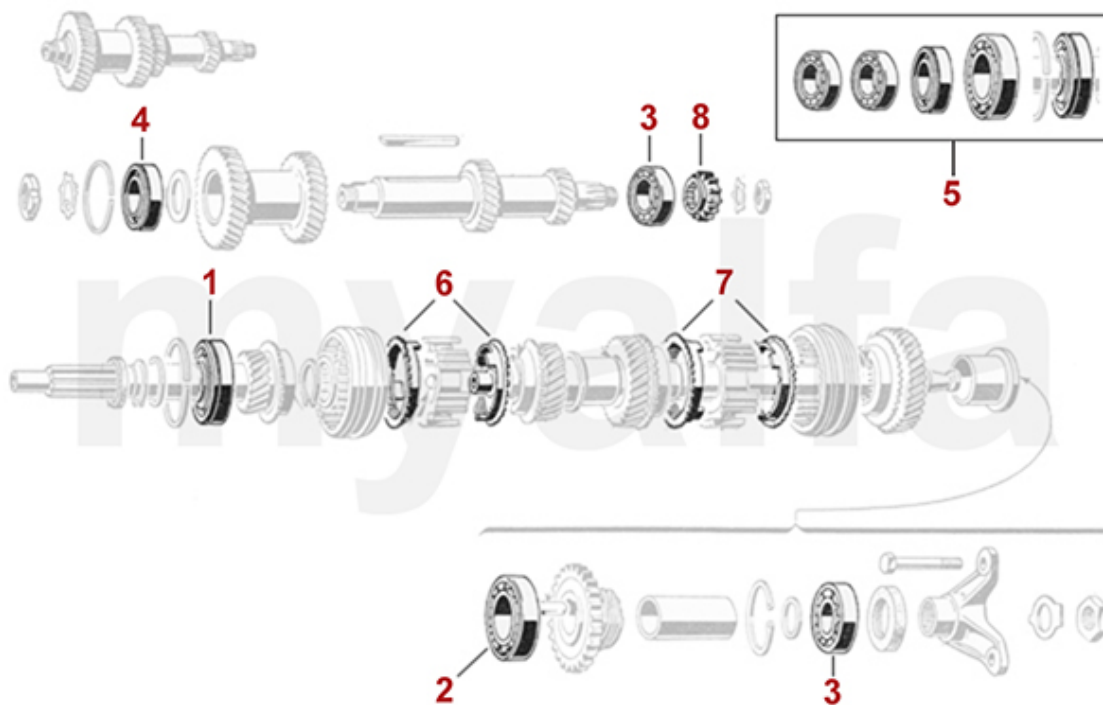

1	4157500	MAIN SHAFT FRONT BEARING (750)	SEK617.99
2	4157510	MAIN SHAFT CENTER BEARING (750)	SEK514.21
3	4157520	MAINSHAFT AND LAYSHAFT BEARING REAR (750)	SEK629.65
4	4157530	LAYSHAFT BEARING FRONT (750)	SEK514.21
6	4150050	SYNCHRO RING 3rd & 4th SPEED - 750/1900	SEK2,390.25
7	4150040	SYNCHRO RING -1st & 2nd - 750/1900	SEK2,390.25