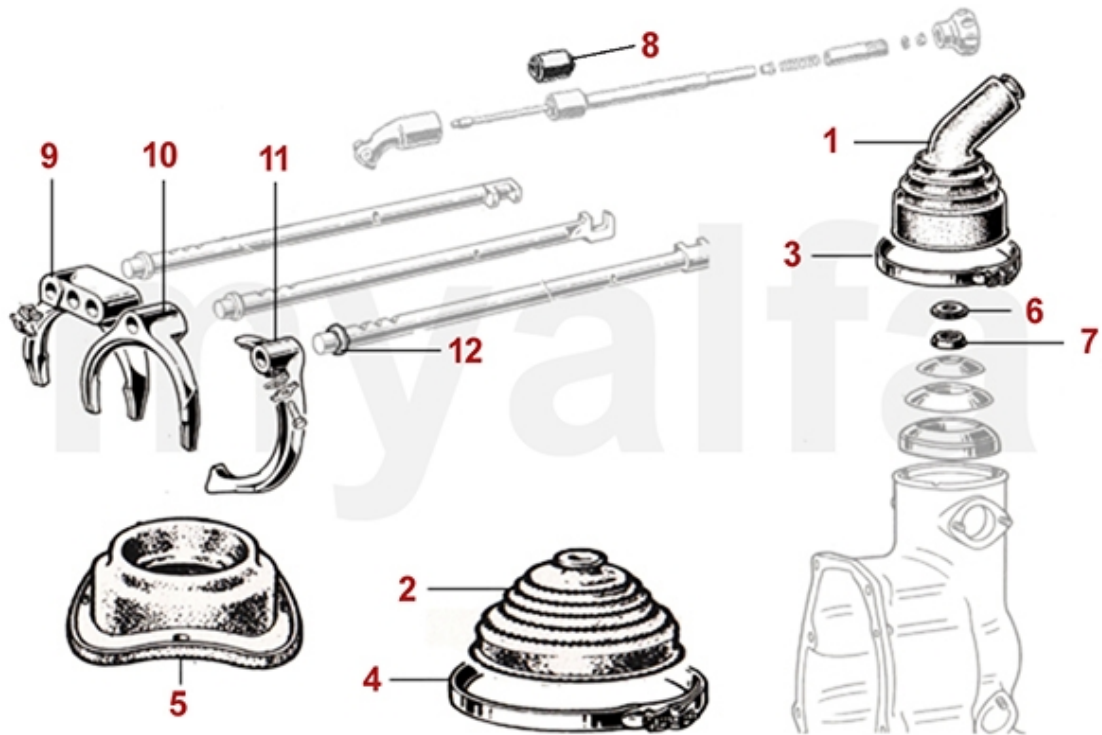

1	4130040	GEARBOX RUBBER GAITER SMALL	SEK150.41
2	4130050	GEARBOX RUBBER GAITER BIG	SEK208.13
3	4130620	CLAMP GEARBOX RUBBER GAITER SMALL	SEK46.62
4	4130630	CLAMP GEARBOX RUBBER GAITER BIG	SEK50.09
5	4130530	GEAR GAITER BASE TRANSMISSION TUNNEL	SEK355.62
6	4130380	GEAR LEVER METAL PLATE	SEK29.14
7	4130120	GEAR LEVER RUBBER SEAL	SEK34.97
9	4130140	SHIFT FORK 1./2. GEAR, 1300-2000 ccm, 101/105/115	On request
10	4130150	SHIFT FORK 3./4. GEAR, 1300-2000 ccm, 101/105/115	SEK2,320.32
11	4130160	SHIFT FORK 5./ REVERSE GEAR	SEK875.65
12	23335018	O-RING FOR TRANSMISSION WITH OPEN BELL HOUSING	SEK34.41