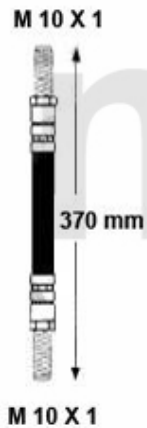

Bremsschlauch/Brake Hose GT/V/6 (116)

1. 676 516850
vorne/front
>01.1981