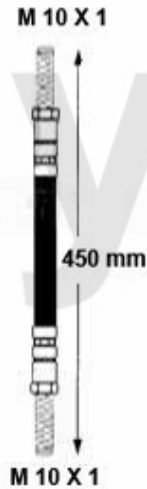

2. 676 510084
vorne/front
02.1981>