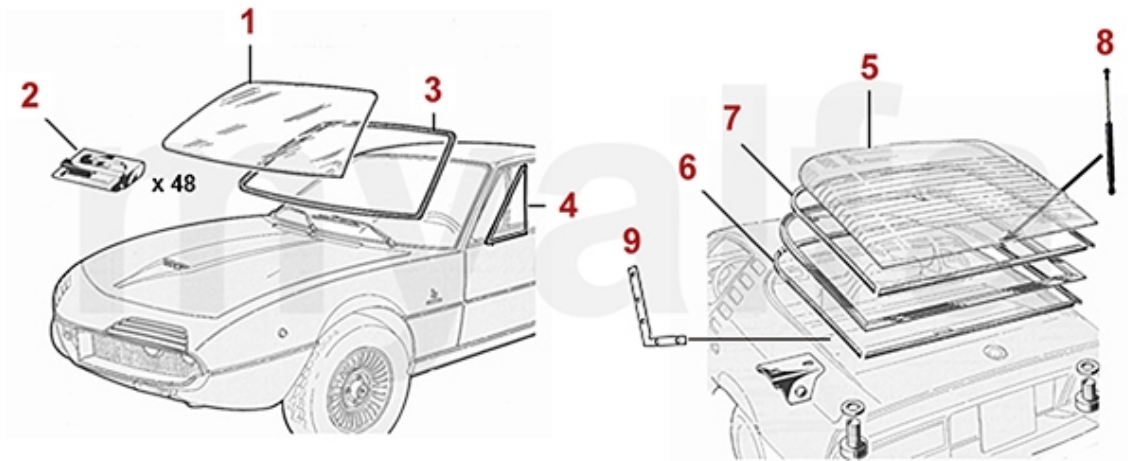

Verglasung/Glazing Montreal

1	1346460	Frontscheibe Montreal grün	6 984,12 kr
2	1630010	Klammer Frontscheibenrahmen Montreal	69,93 kr
3	1616470	Frontscheibendichtung Montreal	5 001,94 kr
4	1610501	Dreiecksfensterdichtung Montreal links	3 672,85 kr
4	1610502	Dreiecksfensterdichtung Montreal rechts	3 672,85 kr
5	1346470	Heckscheibe Montreal getönt grün	11 426,48 kr
6	1613080	Heckscheibendichtung Montreal am Rahmen	3 719,47 kr
7	1613070	Heckscheibendichtung Montreal an der Heckscheibe	3 019,89 kr
8	1186450	Gasfedern (Satz) Heckklappe Montreal	2 040,46 kr
9	1330110	Zierrahmen Heckscheibe Montreal, Befestigungswinkel (Satz)	347,43 kr