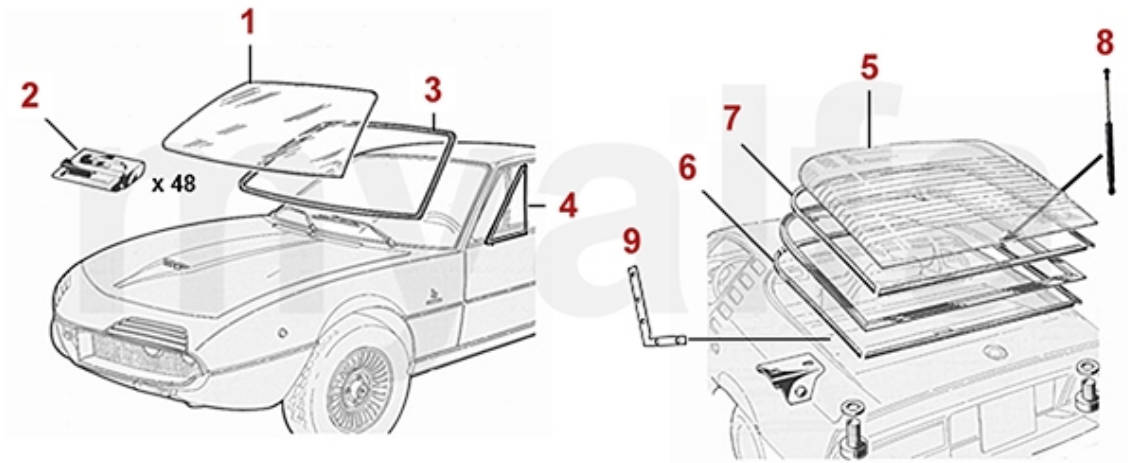

Verglasung/Glazing Montreal

1	1346460	Frontscheibe Montreal grün	6 984,12 kr
2	1630010	Klammer Frontscheibenrahmen Montreal	69,93 kr
3	1616470	Frontscheibendichtung Montreal	5 001,94 kr
4	1610501	Dreiecksfensterdichtung Montreal links	3 672,85 kr
4	1610502	Dreiecksfensterdichtung Montreal rechts	3 672,85 kr
5	1346470	Heckscheibe Montreal getönt grün	11 426,48 kr
6	1613080	Heckscheibendichtung Montreal am Rahmen	3 719,47 kr
7	1613070	Heckscheibendichtung Montreal an der Heckscheibe	3 019,89 kr
8	1186450	Gasfedern (Satz) Heckklappe Montreal	2 040,46 kr
9	1330110	Zierrahmen Heckscheibe Montreal, Befestigungswinkel (Satz)	347,43 kr