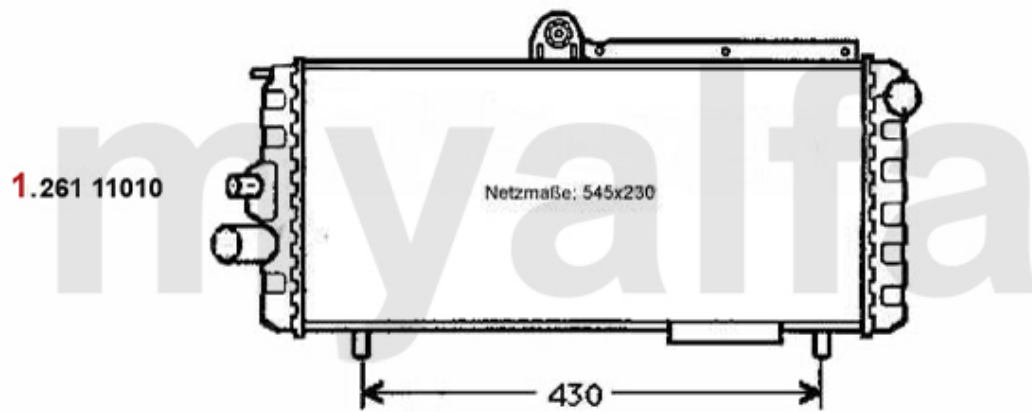

Kühler/Radiator Sud/Sprint (901/2)

---

1 26111010 *Motorkühler 33 (905),Arna,Aud/Sprint 1.2/1.3/1.5/1.7 Bj. 1973-1989*

2 553,42 kr