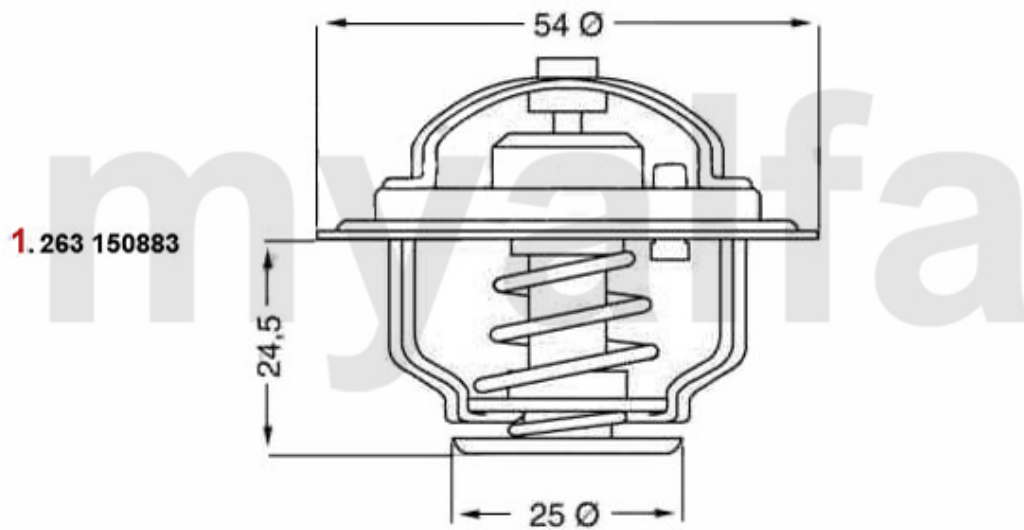

Termostat Sud/Sprint (901/2)

---

1 26350883 Termostat Arna,Sud/Sprint,33 (905) 1.2/1.3

408,06 kr