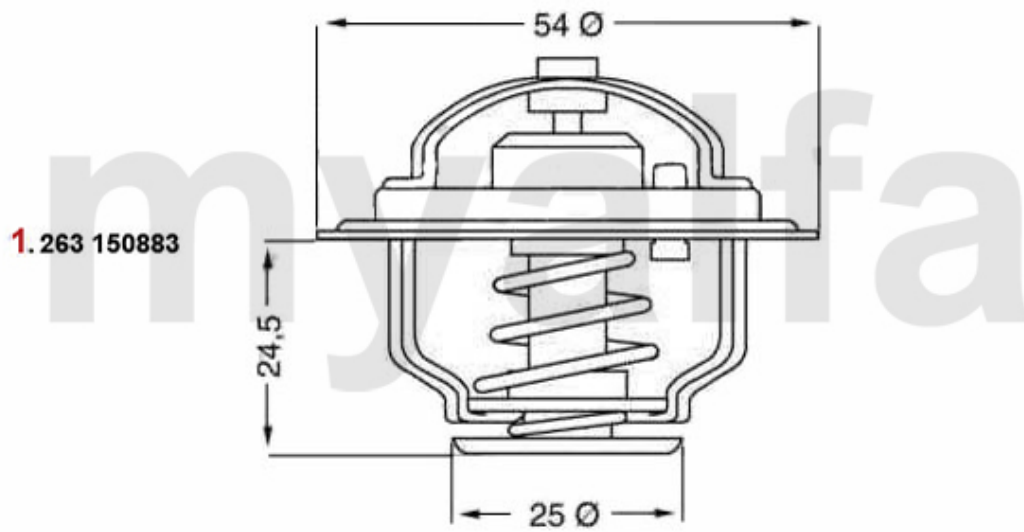

Termostat Sud/Sprint (901/2)

---

1 26350883 Termostat Arna,Sud/Sprint,33 (905) 1.2/1.3

408,06 kr