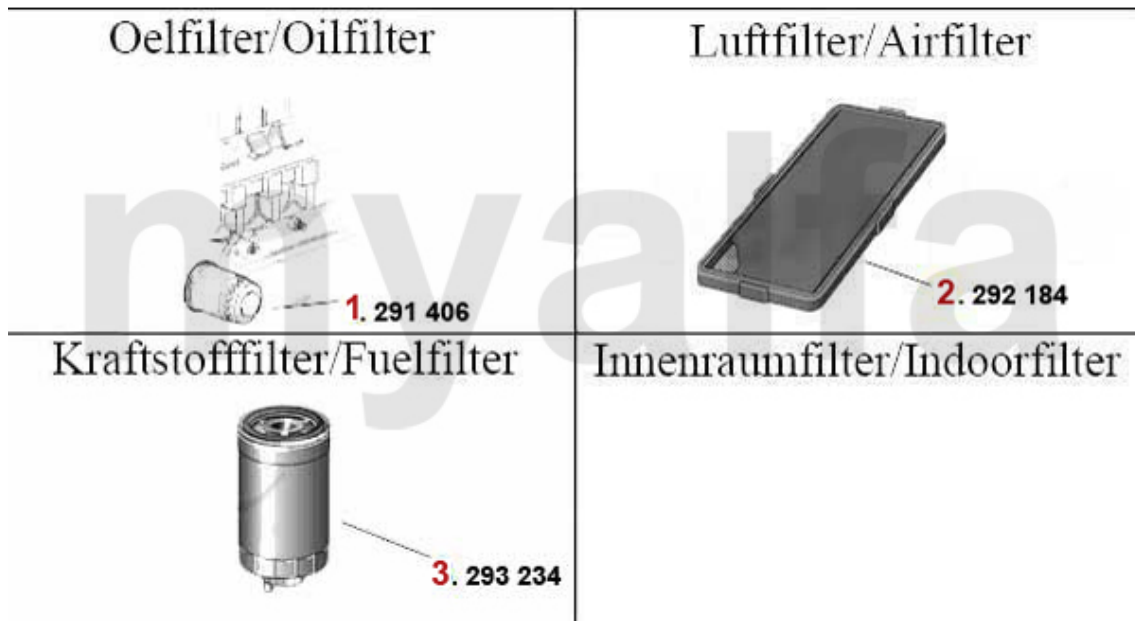

Filter 75 2.0/2.4 TD

1	291406	Ölfilter 6,75,90,Alfetta TD Anschraubpatrone	On request
2	292184	Luftfilter 75,90,Alfetta TD eckig	On request
3	293234	Kraftstofffilter 6, 33, 75, 90, 145/6, 155, 164, Alfetta, Giulietta 1.8/1.9/2.0/2.4/2.5 TD	222,69 kr