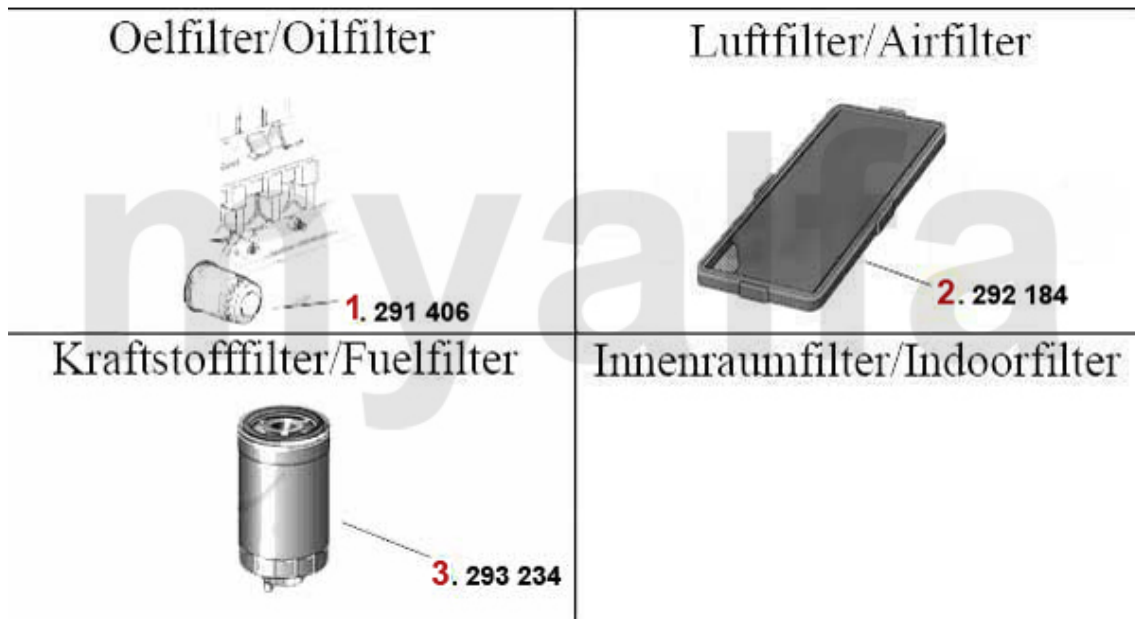

Filter 75 2.0/2.4 TD

1	291406	Ölfilter 6,75,90,Alfetta TD Anschraubpatrone	On request
2	292184	Luftfilter 75,90,Alfetta TD eckig	On request
3	293234	Kraftstofffilter 6, 33, 75, 90, 145/6, 155, 164, Alfetta, Giulietta 1.8/1.9/2.0/2.4/2.5 TD	222,69 kr