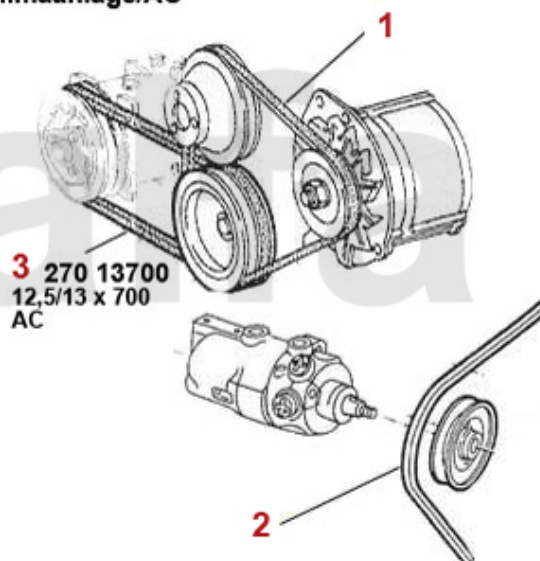

mit/with
Klimaanlage/AC