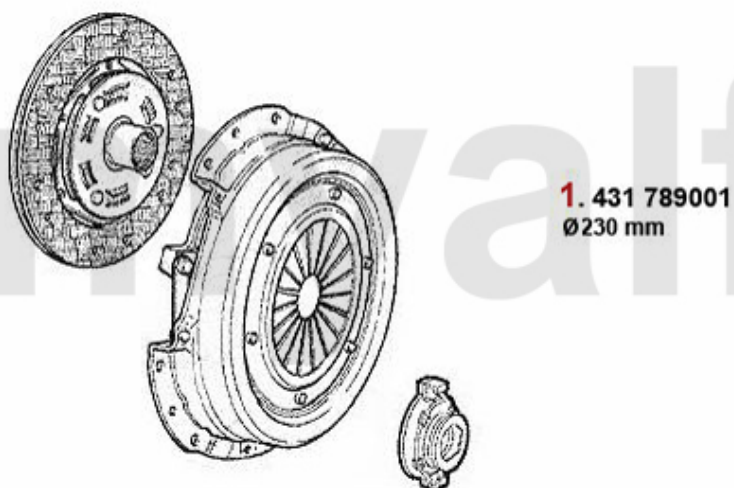

Kupplungs-Kit/Clutch Set 145/6 2.0 Quadrifoglio

---

1 43189001 Kupplungs-Kit 145/6,155 2.0 TS 16V gtv/spider(916) 2.0 TS Bj. 95-01

3 136,44 kr