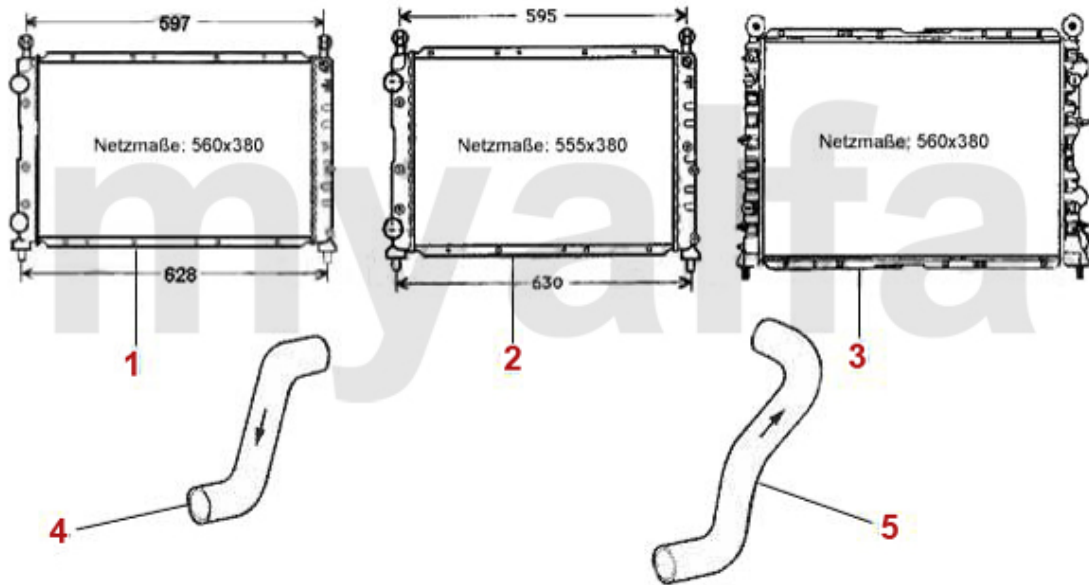

Kühler/Radiator 145/6 TS 16V

1	26122820	Motorkühler 145/6 1.4/1.6/1.7ie 16V TS Bj. 96-01,155 1.6 16V TS Bj.96>	2 273,70 kr
2	26135342	Motorkühler 145/6 2.0 TS 16V Bj. >6 .96,155 2.0 TS 16V Bj. 95-96	3 019,89 kr
3	26122999	Motorkühler 145/6 2.0 16V TS/QV Bj. 6.96>	3 019,89 kr
4	2663081	Kühlwasserschlauch oben 145/6 1.4/1 .6/1.8/2.0 TS 16V/1.9 TD,155 TS 16V	On request
5	2663082	Kühlwasserschlauch unten 145/6 1.4/ 1.6/1.8/2.0 16V TS/1.9 TD,155 TS 16V	On request