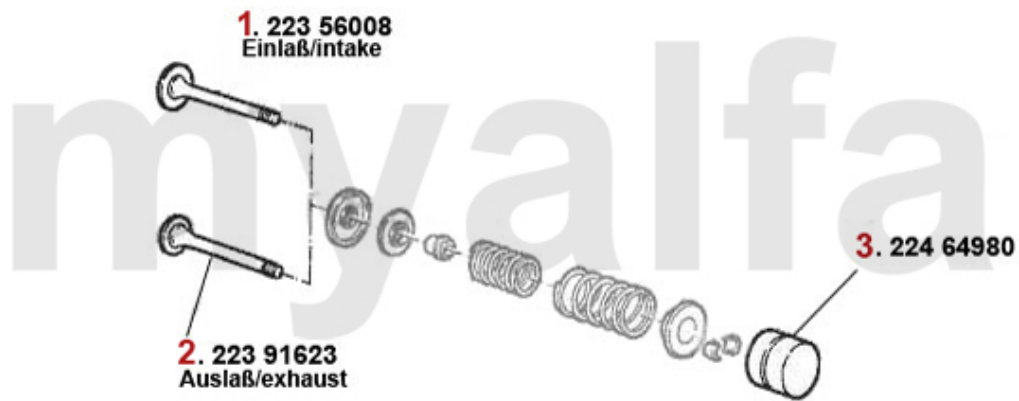

Ventiltrieb 145/6 1.7 ie 16V Boxer

1	22356008	Ventil-Einlass Alfa 33/145/1461.7 i.e. 16V	On request
2	22391623	Ventil-Auslass 33 (907),145/6 Boxer 16V	On request
3	22464980	Hydrostößel 33(907)/145/6 1.7 ie 16V,147 3.2 GTA,156 2.5 V6/3.2 GTA, 164/166 V6 24V,gtv/s	437,20 kr