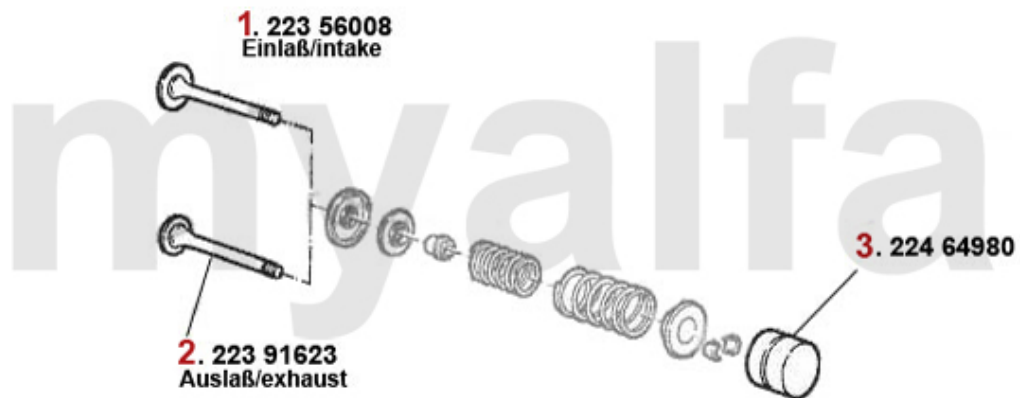

Ventiltrieb 145/6 1.7 ie 16V Boxer

1	22356008	Ventil-Einlass Alfa 33/145/1461.7 i.e. 16V	On request
2	22391623	Ventil-Auslass 33 (907),145/6 Boxer 16V	On request
3	22464980	Hydrostößel 33(907)/145/6 1.7 ie 16V,147 3.2 GTA,156 2.5 V6/3.2 GTA, 164/166 V6 24V,gtv/s	406,95 kr