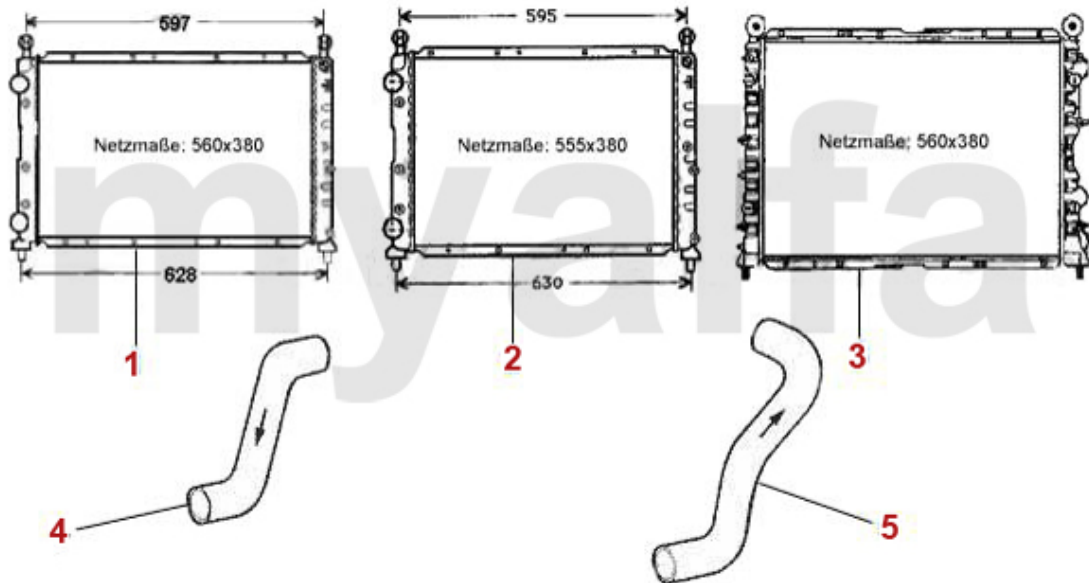

Kühler/Radiator 145/6 TS 16V

1	26122820	Motorkühler 145/6 1.4/1.6/1.7ie 16V TS Bj. 96-01,155 1.6 16V TS Bj.96>	2 273,70 kr
2	26135342	Motorkühler 145/6 2.0 TS 16V Bj. >6 .96,155 2.0 TS 16V Bj. 95-96	3 019,89 kr
3	26122999	Motorkühler 145/6 2.0 16V TS/QV Bj. 6.96>	3 019,89 kr
4	2663081	Kühlwasserschlauch oben 145/6 1.4/1 .6/1.8/2.0 TS 16V/1.9 TD,155 TS 16V	On request
5	2663082	Kühlwasserschlauch unten 145/6 1.4/ 1.6/1.8/2.0 16V TS/1.9 TD,155 TS 16V	On request