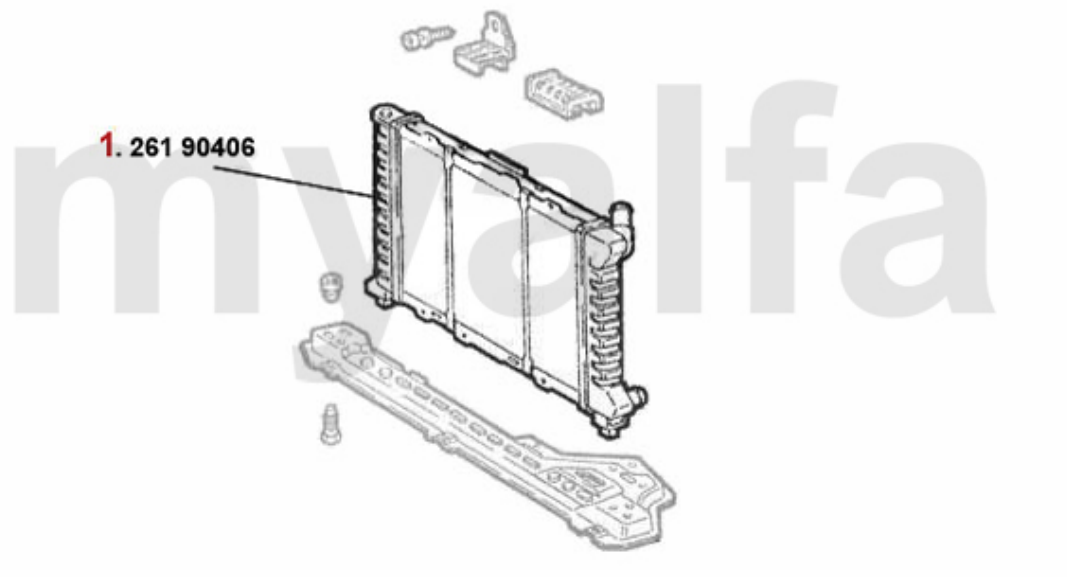

Kühler/Radiator 147 3.2 V6 24V/GTA

1 26190406 *Motorkühler 147/156 3.2 V6 24V/GTA*

4 430,70 kr