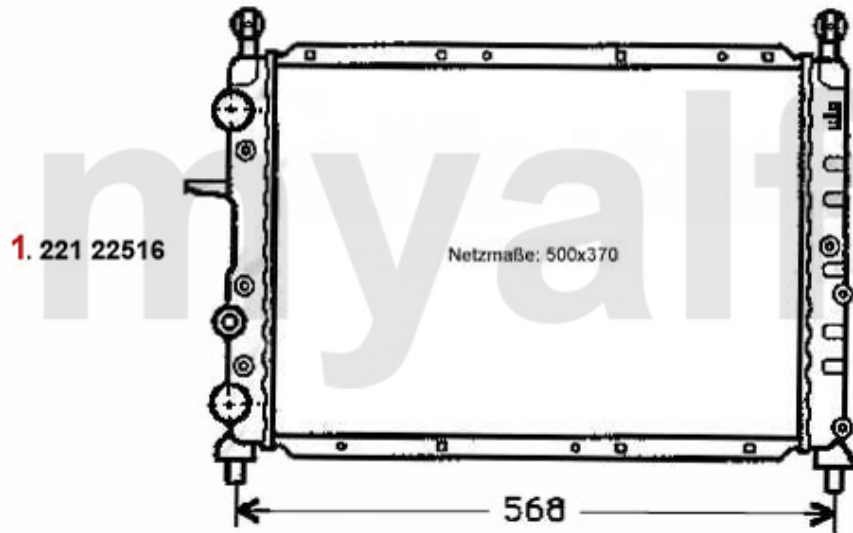

Kühler/Radiator 155 2.5 V6

---

1 26122516 Motorkühler 155 2.5 V6

3 333,47 kr