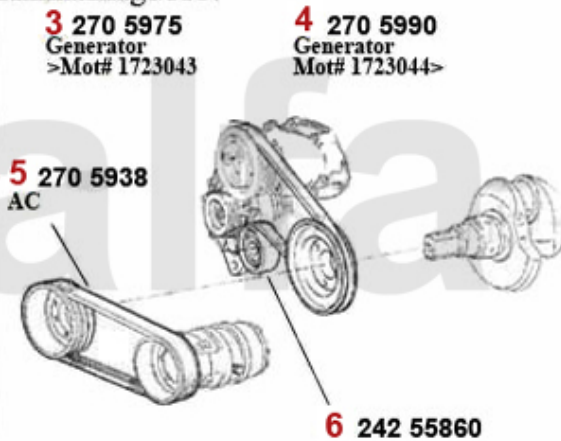

mit/with
Klimaanlage/AC: