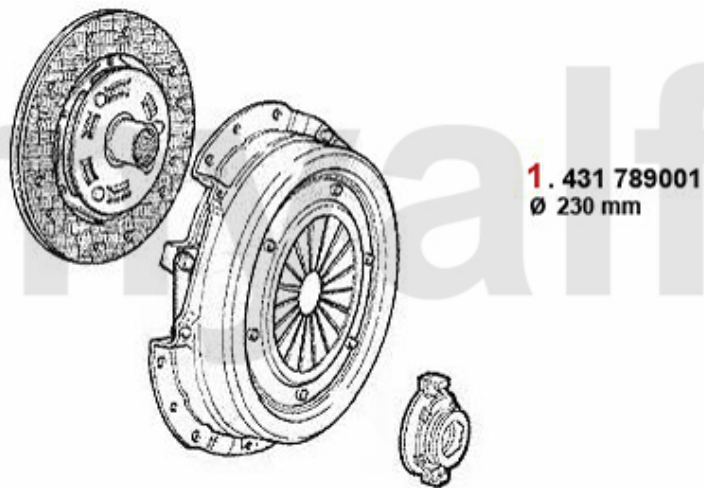

Kupplungs-Kit/Clutch Set 155 2.0 TS 16V Bj. >96

---

1 43189001 Kupplungs-Kit 145/6,155 2.0 TS 16V gtv/spider(916) 2.0 TS Bj. 95-01

3 136,44 kr