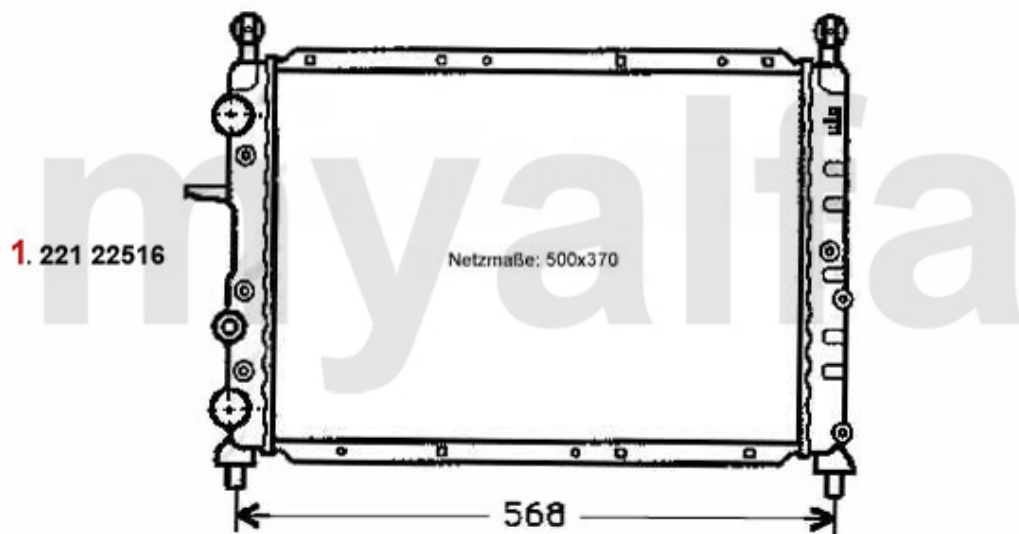

Kühler/Radiator 155 2.5 V6

---

1 26122516 Motorkühler 155 2.5 V6

3 333,47 kr