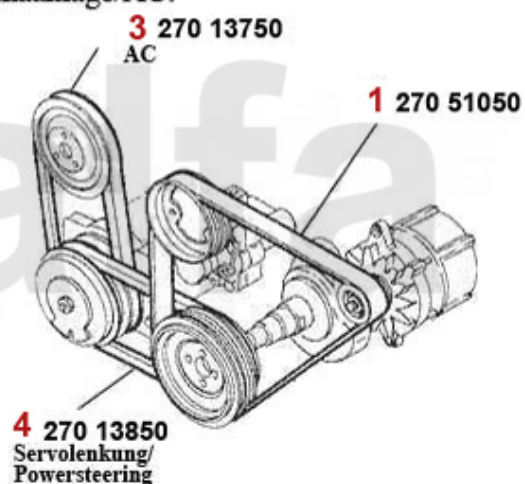

mit/with
Klimaanlage/AC: