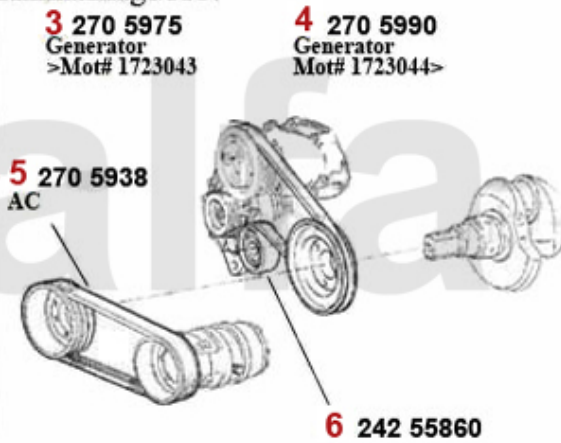

mit/with
Klimaanlage/AC: