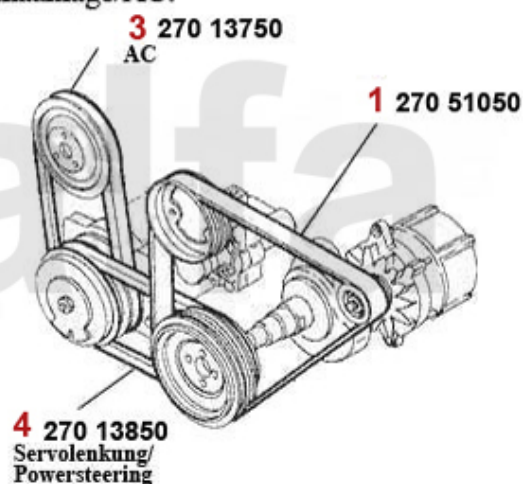

mit/with
Klimaanlage/AC: