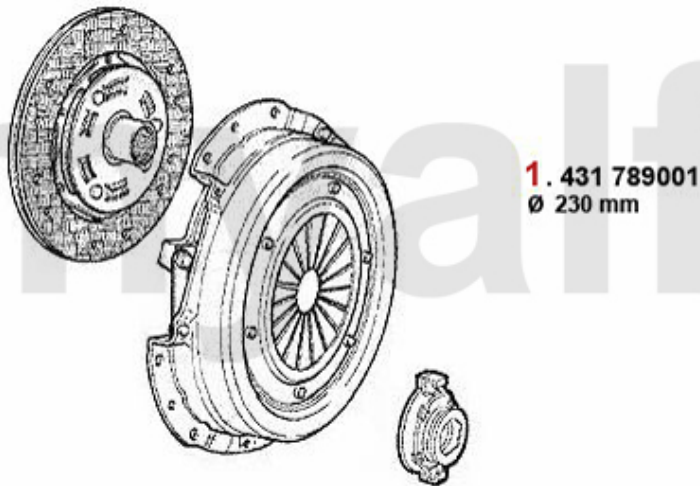

Kupplungs-Kit/Clutch Set 155 2.0 TS 16V Bj. >96

---

1 43189001 Kupplungs-Kit 145/6,155 2.0 TS 16V gtv/spider(916) 2.0 TS Bj. 95-01

3 136,44 kr