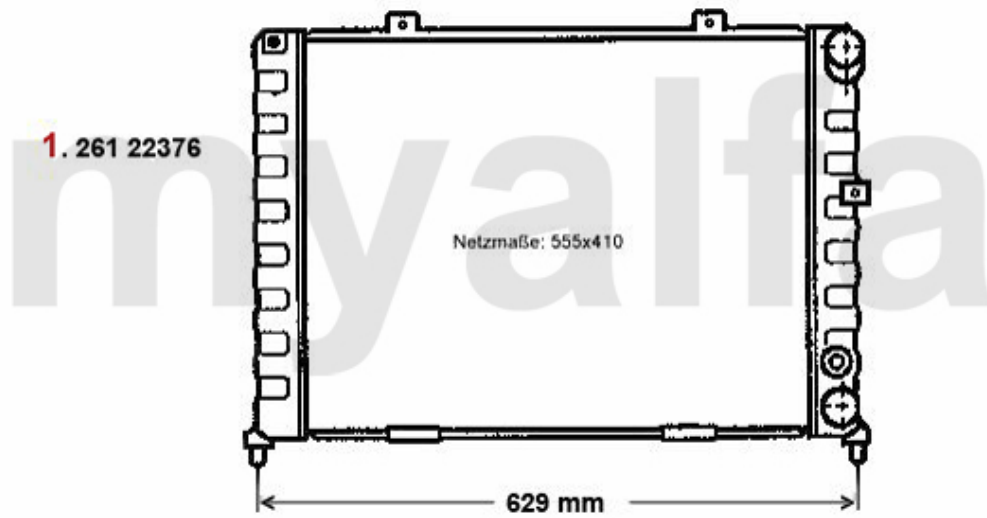

Kühler/Radiator 155 2.5 TD

---

1 26122376 Motorkühler 155 2.5 TD

On request