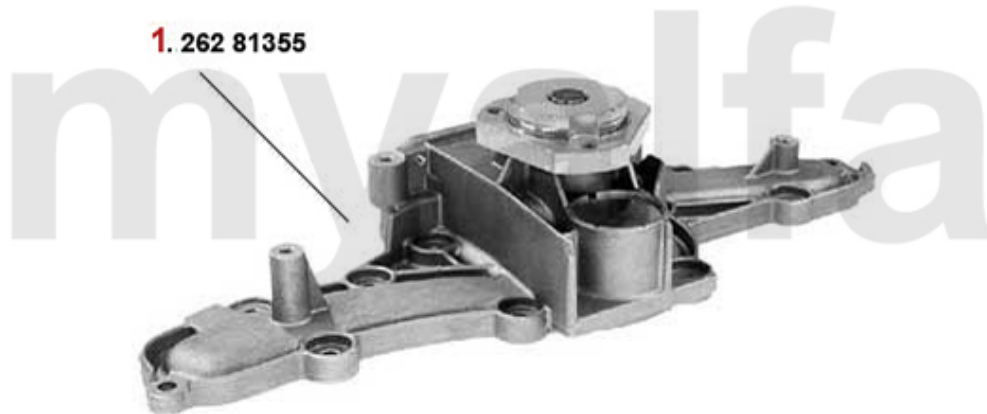

Wasserpumpe/Waterpump 156 V6 24V/GTA

---

1 26281355 *Wasserpumpe 147 3.2 GTA,156 2.5 V6 24V,166 V6 24V/2.0 V6
Turbo,gtv/spi der 3.0 V6 24V/3.2*

1 842,18 kr