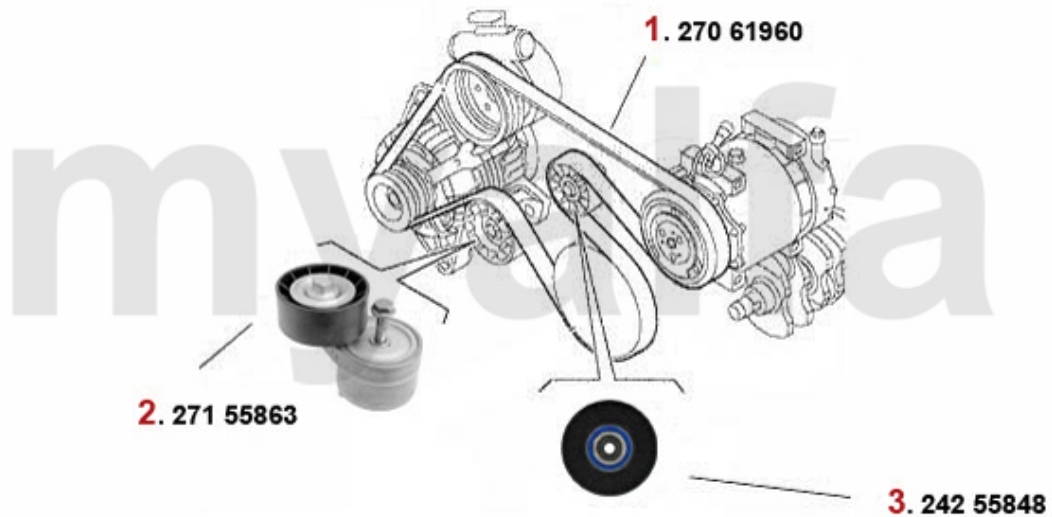

Keilriemen/V-Belt 156 2.0 JTS

1	27061960	Keilrippenriemen 6PK1960 147/156/16 6/gtv/spider (916) 2.0 TS 16V CF3 ab Motor # 2835764 L	477,99 kr
2	27155863	Spanner Keilrippenriemen 145/6/7, 155/6,166,916 diverse 4-zylinder	577,20 kr
3	24255848	Umlenkrolle Keilrippenriemen 145/6/7,155/6,166,gtv/spider (916) 2.0 TS/JTS (mit Klima)	578,31 kr