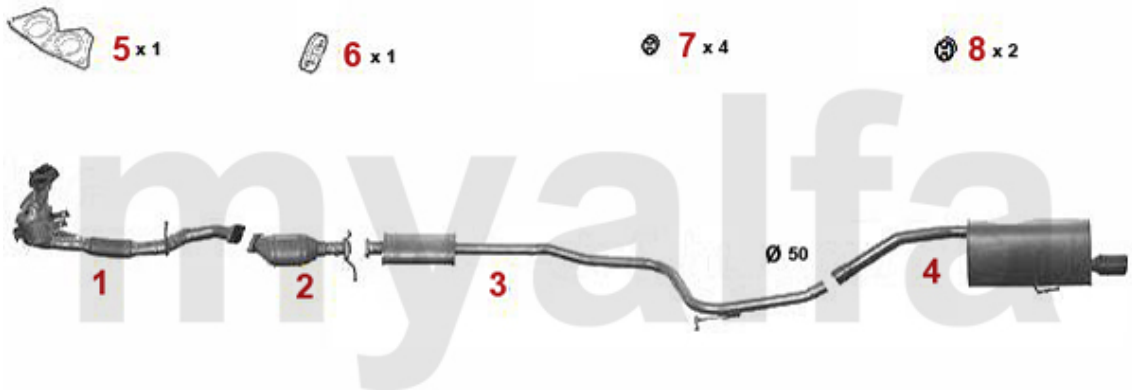

Abgasanlage/Exhaust System 156 TS CF3

156 16V TS 1.6/1.8/2.0 Euro 3

11.2000>

1	32139668	Katalysator vorne 147 1.6(88KW)/2.0 TS	11 602,55 kr
1	3219273	Hosenrohr mit Kat 147 1.6 TS (88KW)	8 756,37 kr
1	32174247	Vorderrohr/Katalysator 156/SW 1.8 TS CF3	On request
2	32139666	Katalysator hinten 147 1.6(88KW)/ 156 2.0 TS 16V	On request
3	34116406	Mitteltopf 156 1.6-2.0 16V TS Bj. 00> CF3, Nuovo GT 1.8 TS	2 331,97 kr
4	35116407	Endtopf 156 1.6-2.0 16V TS Bj. 97>	1 935,56 kr
5	38094038	Dichtung Abgaskrümmter/Kat 147 156, gtv/spider (916) Bj. 98>	145,69 kr
6	38074963	Dichtung Kat 147 1.6 TS (88KW), 156/ SW, gtv/spider (916) TS	170,25 kr
7	38091143	Gummi/Auspuffaufhängung	42,60 kr
8	38091066	Gummi / Auspuffaufhängung	45,51 kr