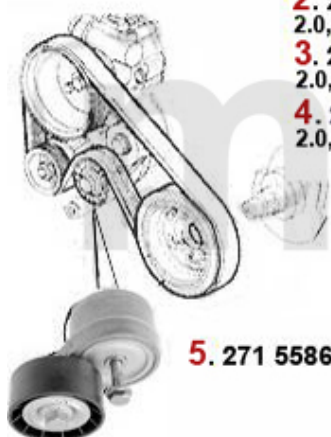

Keilriemen/V-Belt 156 TS 16V

ohne/without AC:

1. 270 61045
  1.6/1.8
2. 270 71083
  2.0, >Mot.1385143
3. 270 61082
  2.0, Mot.1385144-2835764
4. 270 61062
  2.0, Mot.2865765>

5. 271 55863

mit/with AC: