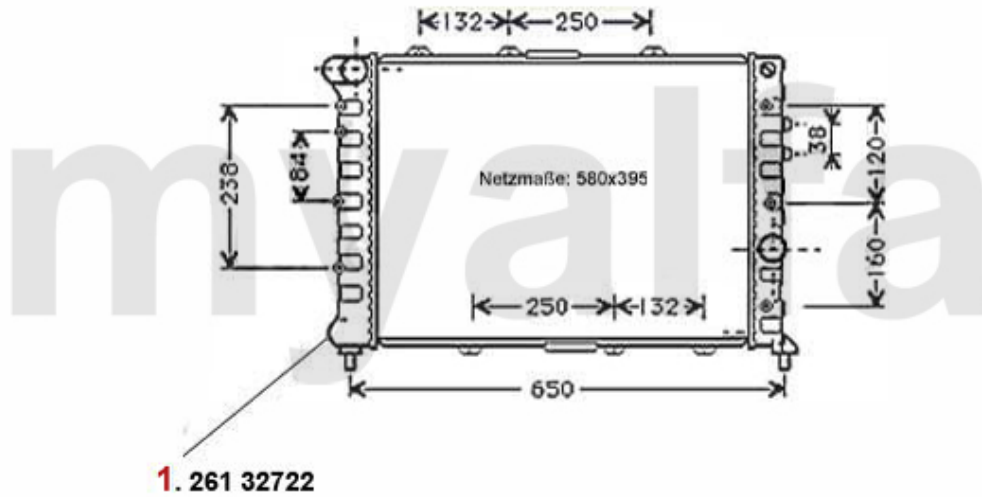

Kühler/Radiator 156 2.4 JTD 20V

1 26132722 Motorkühler 156 1.9 16V/2.4 10/20V JTD Bj. 01> ab # 281384

4 016,81 kr