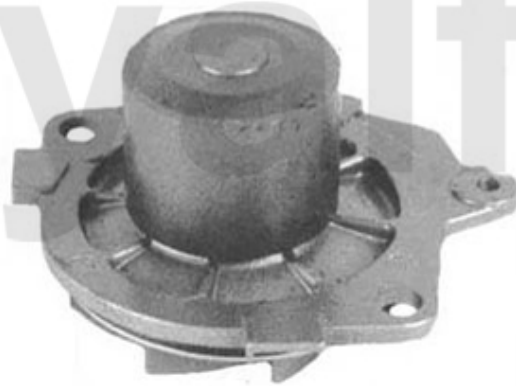

Wasserpumpe/Waterpump 156 2.4 JTD 10V

---

1. 262 15970

myalfa

1 26215970 Wasserpumpe 145/6,147,156,166 1.9/2 .4 JTD

706,52 kr