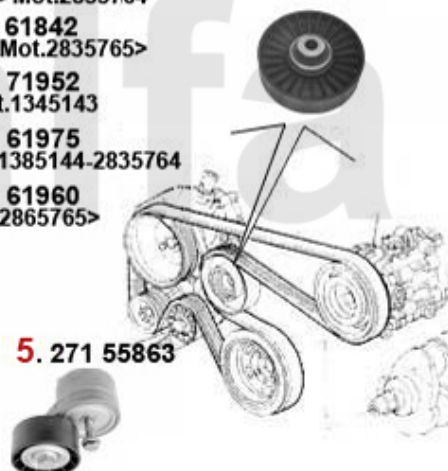

6. 242 55849
  1.6/1.8
7. 242 55848
  2.0

8. 270 61855
  1.6/1.8, >Mot.2835764
9. 270 61842
  1.6/1.8, Mot.2835765>
10. 270 71952
  2.0, >Mot.1345143
11. 270 61975
  2.0, Mot.1385144-2835764
12. 270 61960
  2.0, Mot.2865765>

5. 271 55863

1	27061045	Keilrippenriemen 6PK1045 145/6 Bj. 97>,155,156,gtv&spider(916) 1.4/1.6 /1.8 TS 16V ohne K	234,35 kr
2	27071083	Keilrippenriemen 7PK1083 145/6,155 156,166,gtv/spider (916) bis Motor # 1385143, Servopump	426,80 kr
3	27061082	Keilrippemriemen 6PK1082 145/6 2.0 TS 16V,147 2.0 TS/JTS,156/166 2.0 T S,gtv/spider (916)	293,87 kr
4	27061062	Keilrippenriemen 6PK1062 147,156 2. 0 16V TS CF 3 ohne Klima Generator/ Servopumpe	262,38 kr
5	27155863	Spanner Keilrippenriemen 145/6/7, 155/6,166,916 diverse 4-zylinder	577,20 kr
6	24255849	Umlenkrolle Keilrippenriemen 145/6/7,155/6,gtv/spider (916) 1.4/1.6/1.8 TS (mit Klima)	460,51 kr
7	24255848	Umlenkrolle Keilrippenriemen 145/6/7,155/6,166,gtv/spider (916) 2.0 TS/JTS (mit Klima)	578,31 kr
8	27061855	Keilrippenriemen 6PK1855 145/6 1.4/ 1.8 TS 16V Bj. 97>,1.6 TS,1.6/1.8 T S 16V,gtv/spider 1	335,78 kr
9	27061842	Keilrippenriemen 6PK1842 145/6 1.8 TS mit Klima,155 1.6/1.8 TS mit Kli ma,Nuovo GT,Generat	359,09 kr
10	27071952	Keilrippenriemen 7PK1952 145/6,155, gtv/spider (916) 2.0 TS 16V ab Moto r # 343116, Genera	626,18 kr
11	27061975	Keilrippenriemen 6PK1975 145/6/147/ 156/166/gtv/spider (916) CF3 2.0 TS 16V bis Motor # 13	329,95 kr
12	27061960	Keilrippenriemen 6PK1960 147/156/16 6/gtv/spider (916) 2.0 TS 16V CF3 ab Motor # 2835764 L	477,99 kr