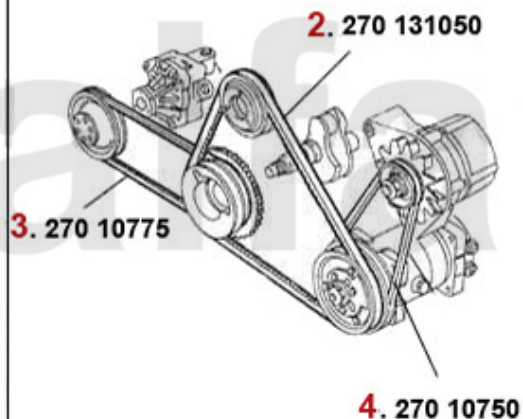

mit/with
Klimaanlage/AC: