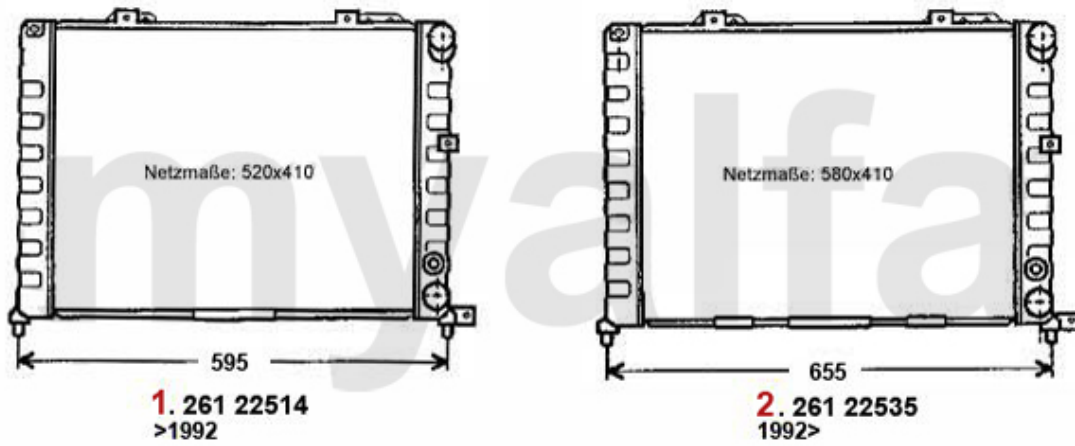

Kühler/Radiator 164 2.0 V6 Turbo

1 26122514 Motorkühler 164 2.0 V6 Turbo

On request

2 26122535 Motorkühler 164/Super V6/24V/2.5 TD

On request