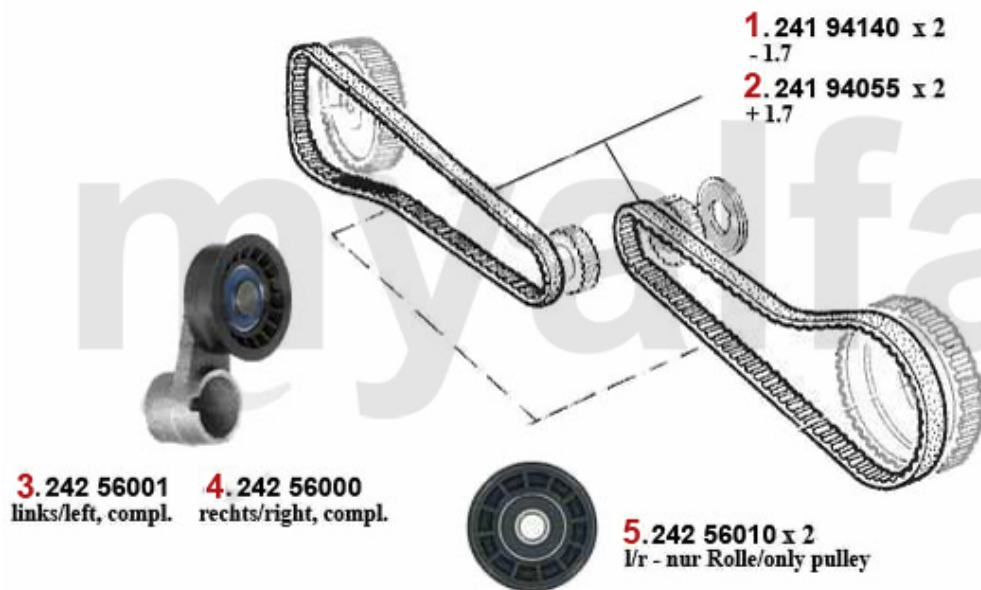

Zahnriemen/Timingbelt 33 (905/7) 8 V

1	24194140	Zahnriemen 098S170 Sud/Sprint,Arna, 33 (905/7) 1.3/1.5/1.7/ie/16V/QV/4x4 Nockenwelle	511,85 kr
2	24194055	Zahnriemen 100S170 33 (905/7) 1.3/ 1.5/1.7/ie/16V/QV,145/6 1.4/1.6 ie Nockenwelle	231,99 kr
3	24256001	Spannrolle Zahnriemen links Arna, Sud/Sprint,33,145/6	757,85 kr
4	24256000	Spannrolle Zahnriemen rechts Arna, Sud/Sprint,33,145/6	921,16 kr
5	24256010	Spannrolle Zahnriemen 33 145/6 1.7 ie 16V (nur Rolle)	413,89 kr