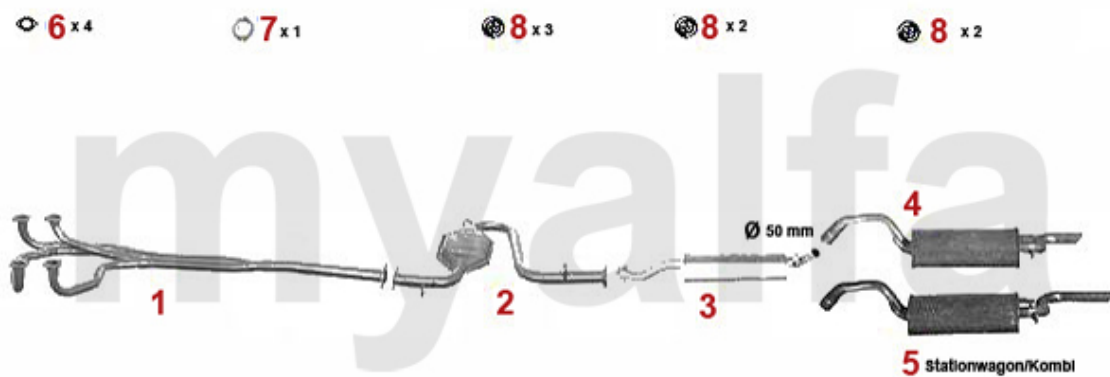

Abgasanlage/Exhaust System 33/SW (907) 1.7 IE 16V 4x4 KAT Bj. 92>

33 1.7 IE 16V/StationWagon 4x4 Kat.

09.1992 - 94

1	33112801	Hosenrohr 33 (907) 1.7 ie 16V kat bj. 09.92>	4 934,37 kr
2	32112833	Katalysator 33 (907) 1.7 ie 16V 4x4 kat bj. 92-94	7 117,04 kr
3	34112806	Mitteltopf 33 (907) 1.7 ie 16V 4x4 kat bj. 92-94	2 063,77 kr
4	35112007	Endtopf 33 (907) 1.7 ie 4x4	1 760,60 kr
5	35112107	Endtopf 33 SW (907) 1.7 ie 4x4	1 325,76 kr
6	38094405	Abgaskrümmerdichtung Arna,Sud/Sprint,33 (905/7),145/6 Boxer	45,51 kr
7	38047140	Dichtung VR/KAT 33/SW (907) 1.7 IE 16V	138,75 kr