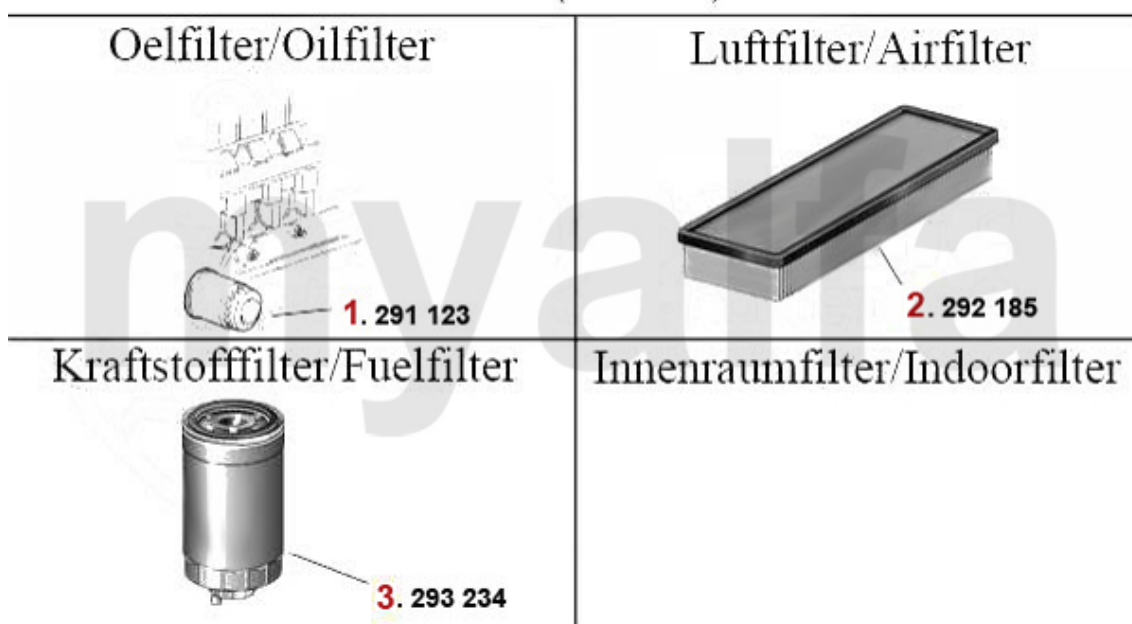

Filter 33 (905/7) TD

1	291123	Ölfilter Arna,Sud/Sprint,33 (905/7) 116 6-Zylinder/Turbo,75,90, 33(905/7),155,164,RZ/SZ An	127,65 kr
2	292185	Luftfilter 33 (905/7),145/6 Boxer eckig	On request
3	293234	Kraftstofffilter 6, 33, 75, 90, 145/6, 155, 164, Alfetta, Giulietta 1.8/1.9/2.0/2.4/2.5 TD	222,69 kr