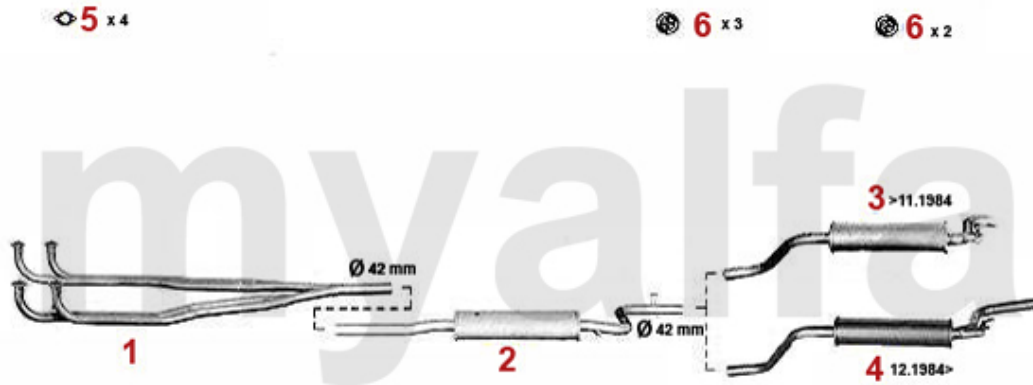

Abgasanlage/Exhaust System 33 (905) 1.2/1.3/1.5

33 (905) 1.2/1.3/1.5

1983 - 1990

1	33106001	Hosenrohr Sud 1.2-1.5, Berlina 2.S 33 1.5 & QV (905), 1.4 ie. (907) Arna 1.2-1.3 bj. 83-87	On request
2	34106076	Mitteltopf Sud 1.3/ti & 1.5/ti/S 33 (905) 1.3, 1.5/QV, 1.7ie 33 (907) 1.4 & 1.7 ie	1 620,74 kr
3	35106007	Endtopf Sud/Sprint 1.2-1.5 bj.79-84 33 1.3 55KW bj. 83-89 33 1.5 62KW bj. 83-85	1 859,67 kr
4	35111607	Endtopf Sud 1.3 Sprint Bj.1979-84, 33 1.3-1.5 Bj.12.1984>	1 311,74 kr
5	38094405	Abgaskrümmerdichtung Arna, Sud/Sprint, 33 (905/7), 145/6 Boxer	45,51 kr