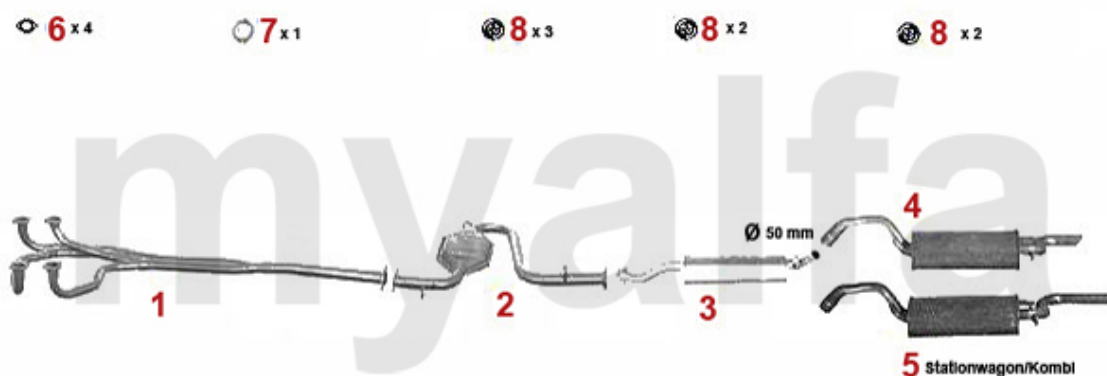

Abgasanlage/Exhaust System 33/SW (907) 1.7 IE 16V 4x4 KAT Bj. 92>

33 1.7 IE 16V/StationWagon 4x4 Kat.

09.1992 - 94

1	33112801	Hosenrohr 33 (907) 1.7 ie 16V kat bj. 09.92>	4 934,37 kr
2	32112833	Katalysator 33 (907) 1.7 ie 16V 4x4 kat bj. 92-94	7 117,04 kr
3	34112806	Mitteltopf 33 (907) 1.7 ie 16V 4x4 kat bj. 92-94	2 063,77 kr
4	35112007	Endtopf 33 (907) 1.7 ie 4x4	1 760,60 kr
5	35112107	Endtopf 33 SW (907) 1.7 ie 4x4	1 325,76 kr
6	38094405	Abgaskrümmerdichtung Arna,Sud/Sprint,33 (905/7),145/6 Boxer	45,51 kr
7	38047140	Dichtung VR/KAT 33/SW (907) 1.7 IE 16V	138,75 kr