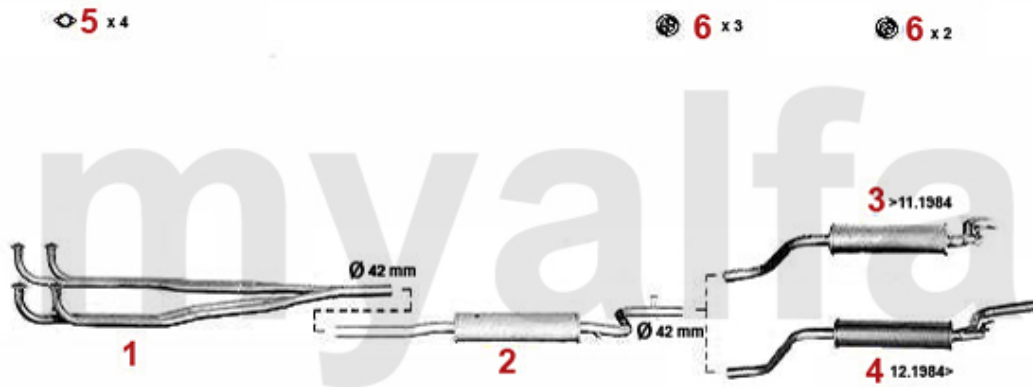

Abgasanlage/Exhaust System 33 (905) 1.2/1.3/1.5

33 (905) 1.2/1.3/1.5

1983 - 1990

1	33106001	Hosenrohr Sud 1.2-1.5, Berlina 2.S 33 1.5 & QV (905), 1.4 ie. (907) Arna 1.2-1.3 bj. 83-87	On request
2	34106076	Mitteltopf Sud 1.3/ti & 1.5/ti/S 33 (905) 1.3, 1.5/QV, 1.7ie 33 (907) 1.4 & 1.7 ie	1 620,74 kr
3	35106007	Endtopf Sud/Sprint 1.2-1.5 bj.79-84 33 1.3 55KW bj. 83-89 33 1.5 62KW bj. 83-85	1 859,67 kr
4	35111607	Endtopf Sud 1.3 Sprint Bj.1979-84, 33 1.3-1.5 Bj.12.1984>	1 311,74 kr
5	38094405	Abgaskrümmerdichtung Arna, Sud/Sprint, 33 (905/7), 145/6 Boxer	45,51 kr