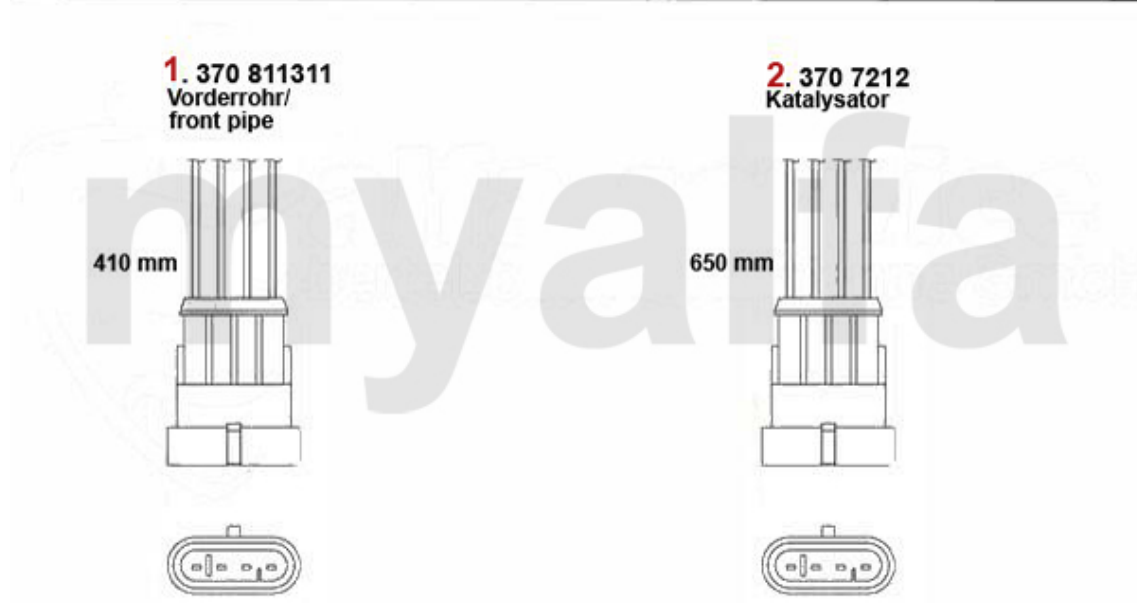

Lambda-Sonde/Lambda Probe gtv/spider (916) 2.0 JTS

1	37011311	Lambda-Sonde 156,166,gtv/spider (916),Nuovo GT 2.0 TS CF3/JTS Bj. >5.2005	1 737,29 kr
2	3707212	Lambda-Sonde 147 1.6 16V TS,156 2.0 JTS/2.5 V,166 2.0 TS,gtv/spider (91 6) 3.0 V6 24V,4-ad	1 387,50 kr