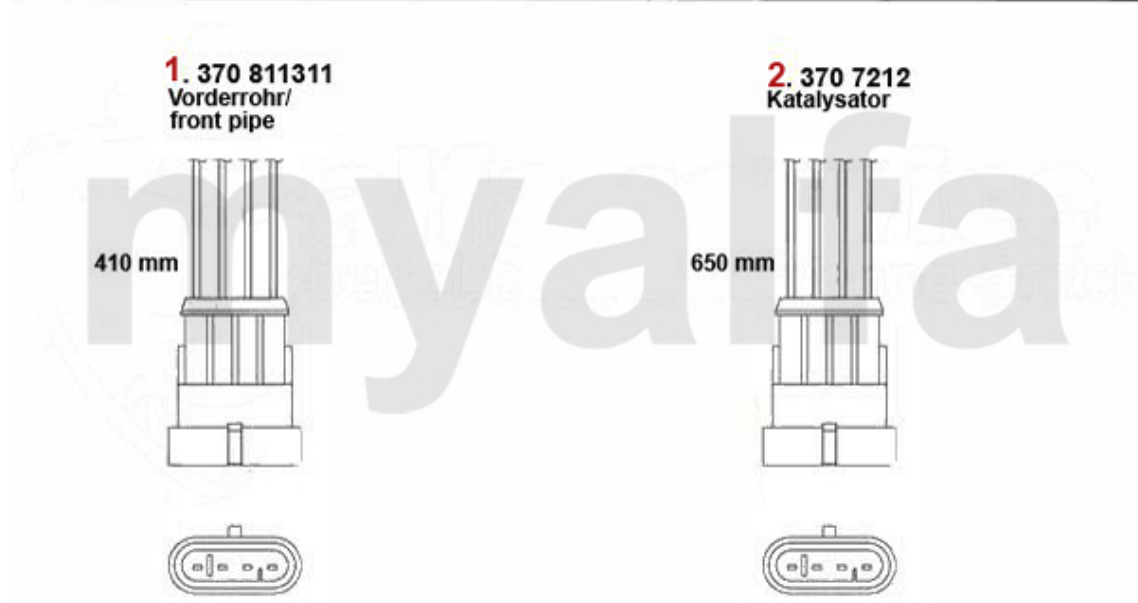

Lambda-Sonde/Lambda Probe gtv/spider (916) 2.0 JTS

1	37011311	Lambda-Sonde 156,166,gtv/spider (916),Nuovo GT 2.0 TS CF3/JTS Bj. >5.2005	1 737,29 kr
2	3707212	Lambda-Sonde 147 1.6 16V TS,156 2.0 JTS/2.5 V,166 2.0 TS,gtv/spider (91 6) 3.0 V6 24V,4-ad	1 387,50 kr