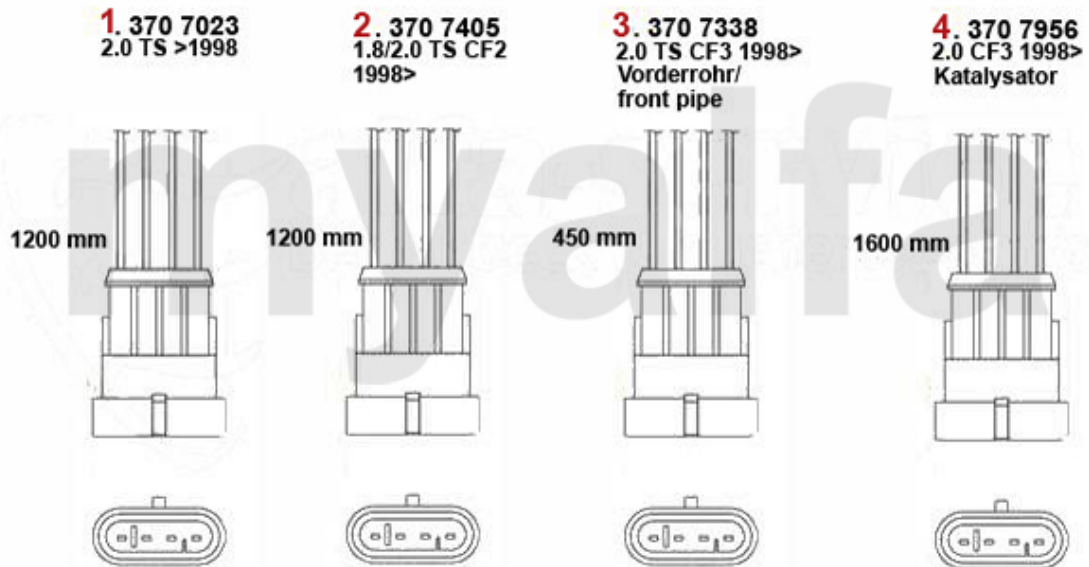

Lambda-Sonde/Lambda Probe gtv/spider (916) 1.8/2.0 TS

1	3707023	Lambda-Sonde 145/6 2.0 16V TS Bj. 11.96>,156 1.6 16V TS ># 0023373, 164 Super 2.0 TS/3.0 V	1 584,53 kr
2	3707405	Lambda-Sonde 145/6 1.4/1.6/1.8/16V TS/2.0 QV,156 1.6 16V TS #0023373> 156 1.8/2.0/16V TS/2	1 543,73 kr
3	3707338	Lambda-Sonde 147 1.6/2.0 16V TS, 156 1.6/1.8/2.0 16V TS/2.5 V6 24V, 3.2 GTA,166 2.0 16V TS	On request
4	3707956	Lambda-Sonde gtv/spider (916) 2.0 16V TS bj. 08.00>,4-adrig	1 350,18 kr