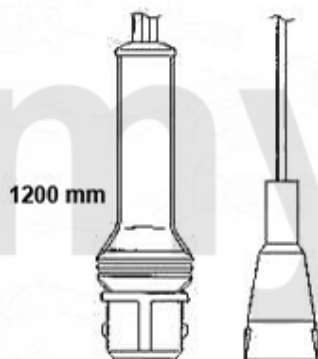

Lambda-Sonde/Lambda Probe gtv/spider (916) 2.0 V6 Turbo

1. 370 042 0
> #6003388

2. 370 7048
6003389>

1 3700420 *Lambda-Sonde Spider Bj.1990-93*

1 037,71 kr

2 3707048 *Lambda-Sonde gtv/spider (916) 2.0 V6 turbo, 3-adrig*

2 005,49 kr