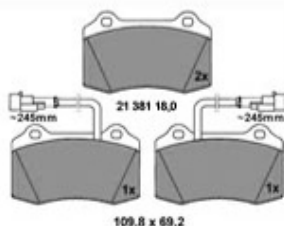

4. 21381 180 05

3.0/3.2 V6 24V
vorne/front
System: Brembo