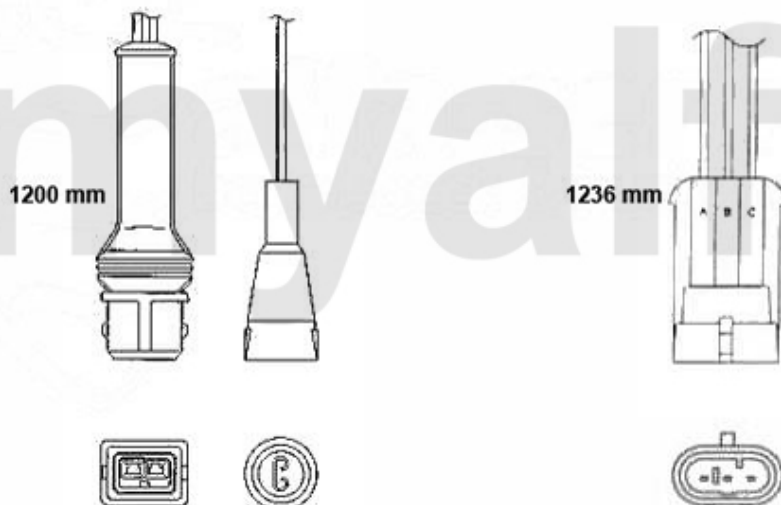

Lambda-Sonde/Lambda Probe gtv/spider (916) 2.0 V6 Turbo

1. 370 042 0
> #6003388

2. 370 7048
6003389>

1 3700420 Lambda-Sonde Spider Bj.1990-93

1 037,71 kr

2 3707048 Lambda-Sonde gtv/spider (916) 2.0 V6 turbo, 3-adrig

2 005,49 kr