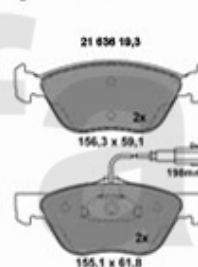

3. 21 636 193 05

TS,V6/Turbo #06009487>
vorne/front
System: Ate