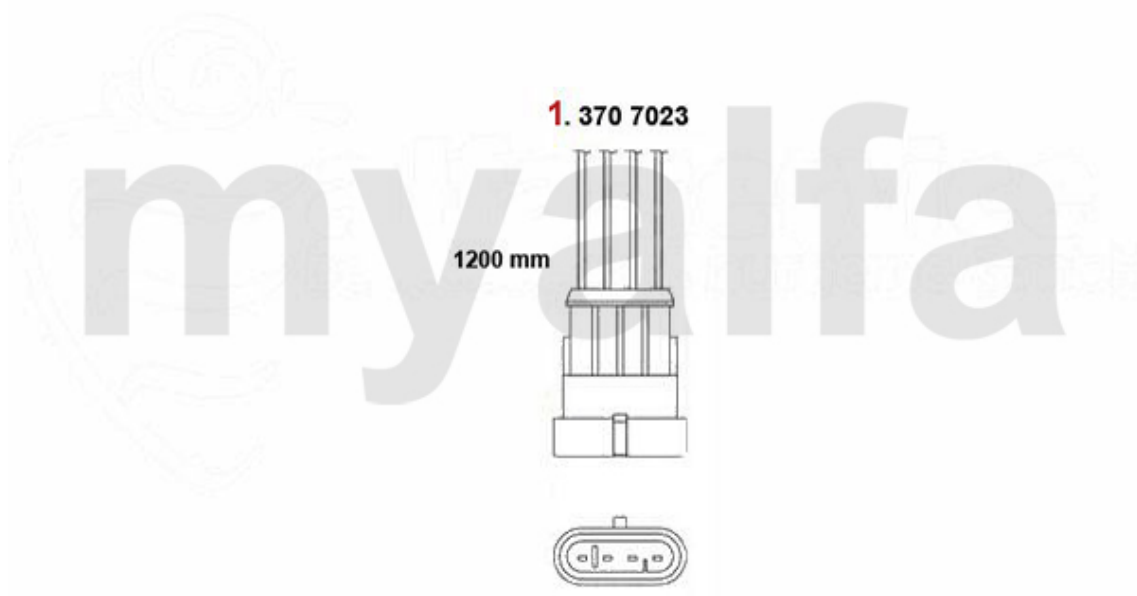

Lambda-Sonde/Lambda Probe gtv/spider (916) 3.0 V6 12V

---

1 3707023 Lambda-Sonde 145/6 2.0 16V TS Bj. 11.96>,156 1.6 16V TS ># 0023373,
164 Super 2.0 TS/3.0 V

1 584,53 kr