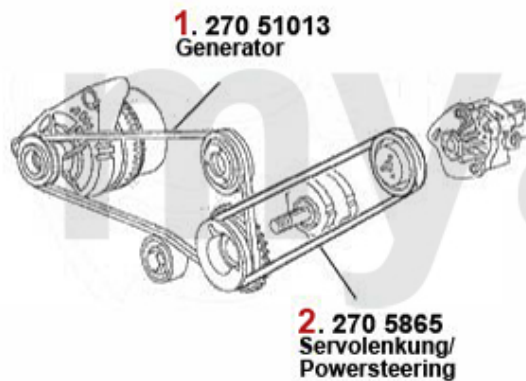

Keilriemen/V-Belt gtv/spider (916) 3.0 V6 12V

ohne/without AC: