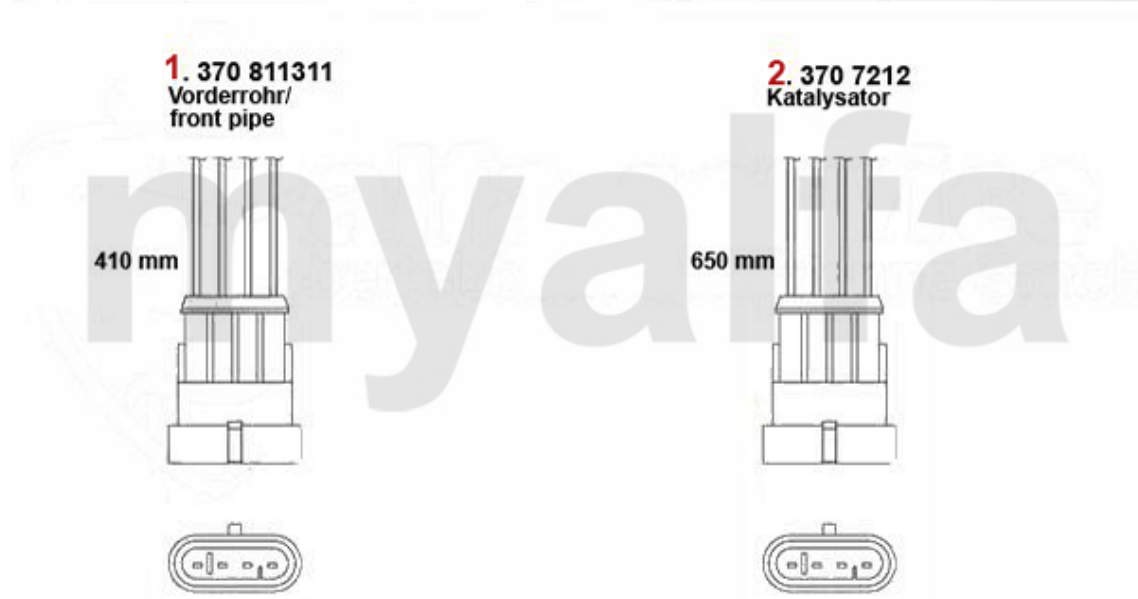

Lambda-Sonde/Lambda Probe gtv/spider (916) 2.0 JTS

1	37011311	Lambda-Sonde 156,166,gtv/spider (916),Nuovo GT 2.0 TS CF3/JTS Bj. >5.2005	1 737,29 kr
2	3707212	Lambda-Sonde 147 1.6 16V TS,156 2.0 JTS/2.5 V,166 2.0 TS,gtv/spider (91 6) 3.0 V6 24V,4-ad	1 387,50 kr