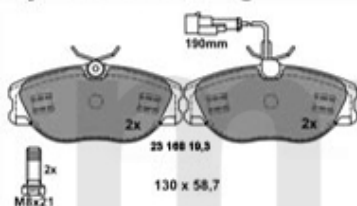

Brembeläge/Brakepads gtv/spider (916)

1. 23168 193 25

TS/V6/Turbo, >#06009486
vorne/front
System: Lucas-Girling