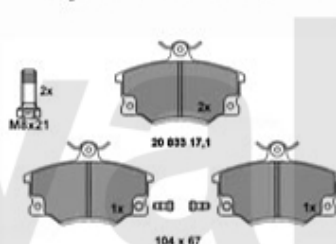

2. 20833 171 25

TS, #06009487>
vorne/front
System: Bendix/Benditalia