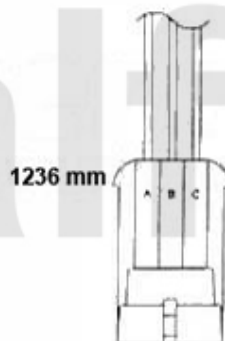

Lambda-Sonde/Lambda Probe gtv/spider (916) 2.0 V6 Turbo

1. 370 042 0
> #6003388

2. 370 7048
6003389>

1 3700420 *Lambda-Sonde Spider Bj.1990-93*

1 037,71 kr

2 3707048 *Lambda-Sonde gtv/spider (916) 2.0 V6 turbo, 3-adrig*

2 005,49 kr