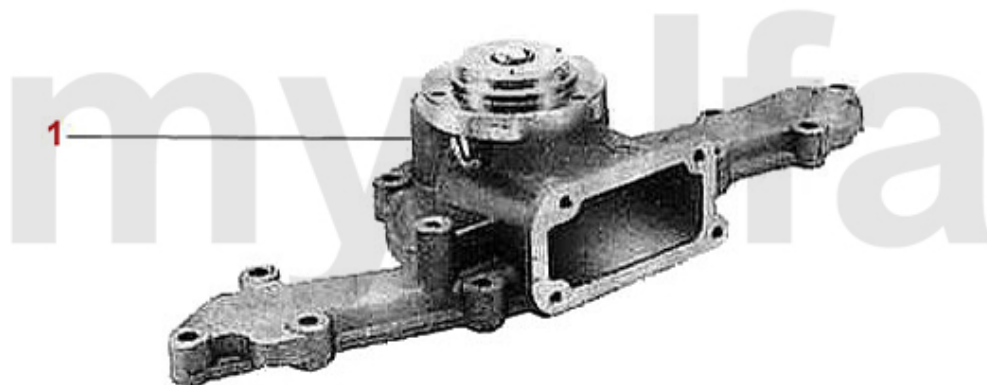

Wasserpumpe/Waterpump gtv/spider (916) 3.0 V6

---

1 2621110 Wasserpumpe 155 2.5 V6,gtv/spider (916) 2.0 V6 turbo/3.0 V6

1 037,71 kr