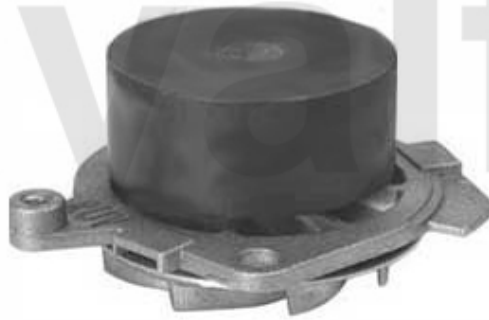

Wasserpumpe/Waterpump gtv/spider (916) 2.0 JTS

1. 262 310

myalfa

1 262310 *Wasserpumpe 145/6 1.4/1.6/1.8/2.0/ IE 16V TS,147 1.6/2.0 ie 16V TS,
155,156 1.6/2.0 16V TS*

869,82 kr